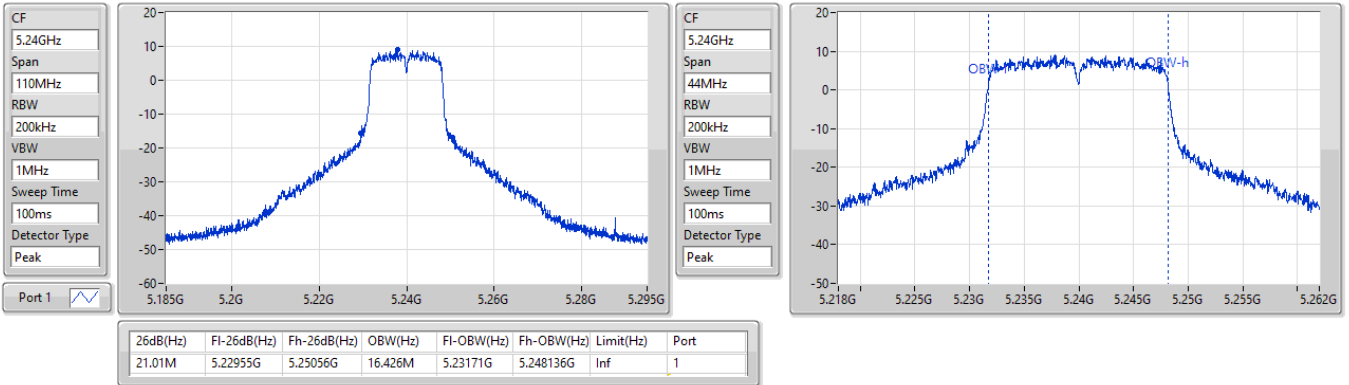

Port X-N dB = Port X 6dB down bandwidth for 5.725-5.85GHz band / 26dB down bandwidth for other band
Port X-OBW = Port X 99% occupied bandwidth

5.15-5.25GHz_802.11a_Nss1,(6Mbps)_1TX

EBW

5180MHz

07/04/2023

5.15-5.25GHz_802.11a_Nss1,(6Mbps)_1TX

EBW

5200MHz

07/04/2023

5.15-5.25GHz_802.11a_Nss1,(6Mbps)_1TX

EBW

5240MHz

07/04/2023

5.25-5.35GHz_802.11a_Nss1,(6Mbps)_1TX

EBW

5260MHz

07/04/2023

5.25-5.35GHz_802.11a_Nss1,(6Mbps)_1TX

EBW

5300MHz

07/04/2023

5.25-5.35GHz_802.11a_Nss1,(6Mbps)_1TX