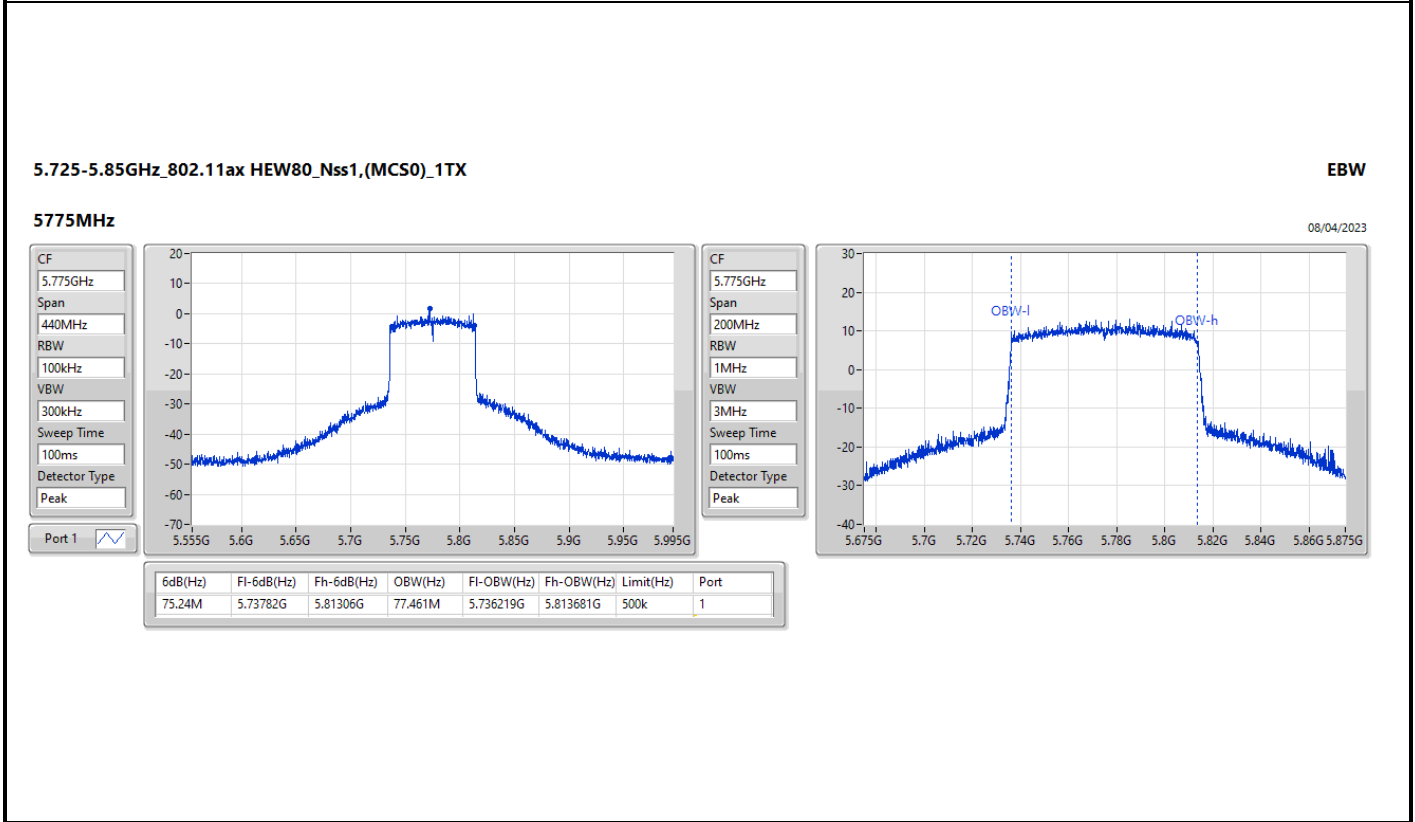

08/04/2023

5.725-5.85GHz_802.11ax HEW80_Nss1,(MCS0)_1TX

EBW

5690MHz Straddle 5.725-5.85GHz

08/04/2023

5.25-5.35GHz_802.11ax HEW160_Nss1,(MCS0)_1TX

EBW

5250MHz Straddle 5.25-5.35GHz