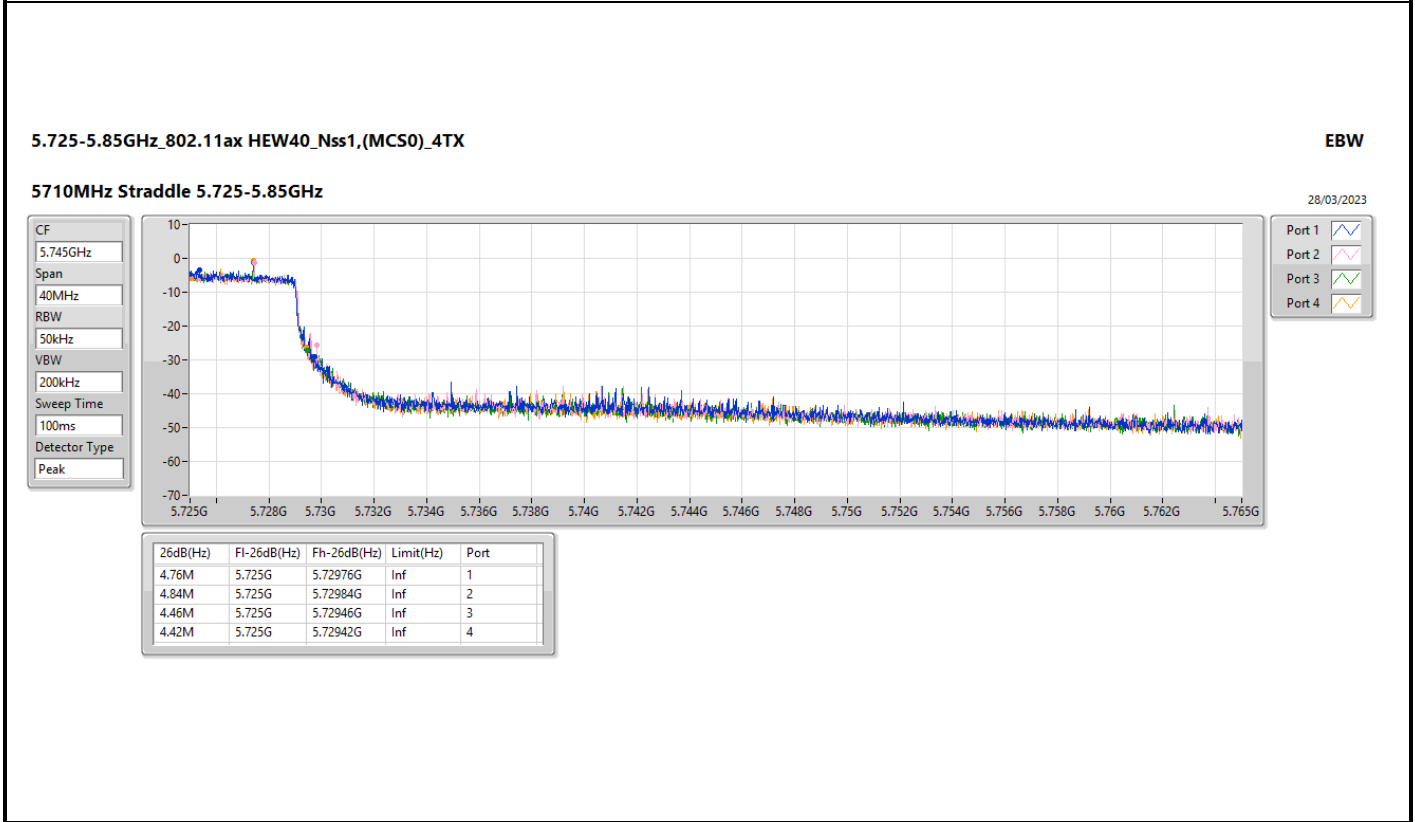

5.47-5.725GHz_802.11ax HEW40_Nss1,(MCS0)_4TX

EBW

5510MHz

28/03/2023

5.47-5.725GHz_802.11ax HEW40_Nss1,(MCS0)_4TX

EBW

5550MHz

28/03/2023