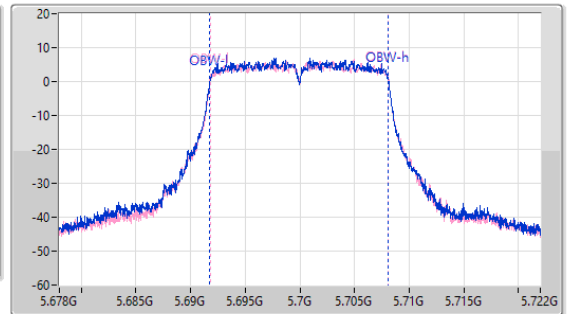

EBW

5580MHz

28/03/2023

CF: 5.58GHz
 Span: 110MHz
 RBW: 200kHz
 VBW: 1MHz
 Sweep Time: 100ms
 Detector Type: Peak

CF: 5.58GHz
 Span: 44MHz
 RBW: 200kHz
 VBW: 1MHz
 Sweep Time: 100ms
 Detector Type: Peak

26dB(Hz)	Fl-26dB(Hz)	Fh-26dB(Hz)	OBW(Hz)	Fl-OBW(Hz)	Fh-OBW(Hz)	Limit(Hz)	Port
19.195M	5.570045G	5.58924G	16.316M	5.571776G	5.588092G	Inf	1
19.415M	5.569825G	5.58924G	16.338M	5.571776G	5.588114G	Inf	2

5.47-5.725GHz_802.11a_Nss1,(6Mbps)_2TX

EBW

5700MHz

28/03/2023

CF: 5.7GHz
 Span: 110MHz
 RBW: 200kHz
 VBW: 1MHz
 Sweep Time: 100ms
 Detector Type: Peak

CF: 5.7GHz
 Span: 44MHz
 RBW: 200kHz
 VBW: 1MHz
 Sweep Time: 100ms
 Detector Type: Peak

26dB(Hz)	Fl-26dB(Hz)	Fh-26dB(Hz)	OBW(Hz)	Fl-OBW(Hz)	Fh-OBW(Hz)	Limit(Hz)	Port
18.81M	5.69043G	5.70924G	16.316M	5.691776G	5.708092G	Inf	1
19.03M	5.690375G	5.709405G	16.316M	5.691798G	5.708114G	Inf	2

5.47-5.725GHz_802.11a_Nss1,(6Mbps)_2TX

EBW

5720MHz Straddle 5.47-5.725GHz

28/03/2023

CF: 5.71GHz
 Span: 30MHz
 RBW: 200kHz
 VBW: 1MHz
 Sweep Time: 100ms
 Detector Type: Peak

CF: 5.71GHz
 Span: 30MHz
 RBW: 200kHz
 VBW: 1MHz
 Sweep Time: 100ms
 Detector Type: Peak