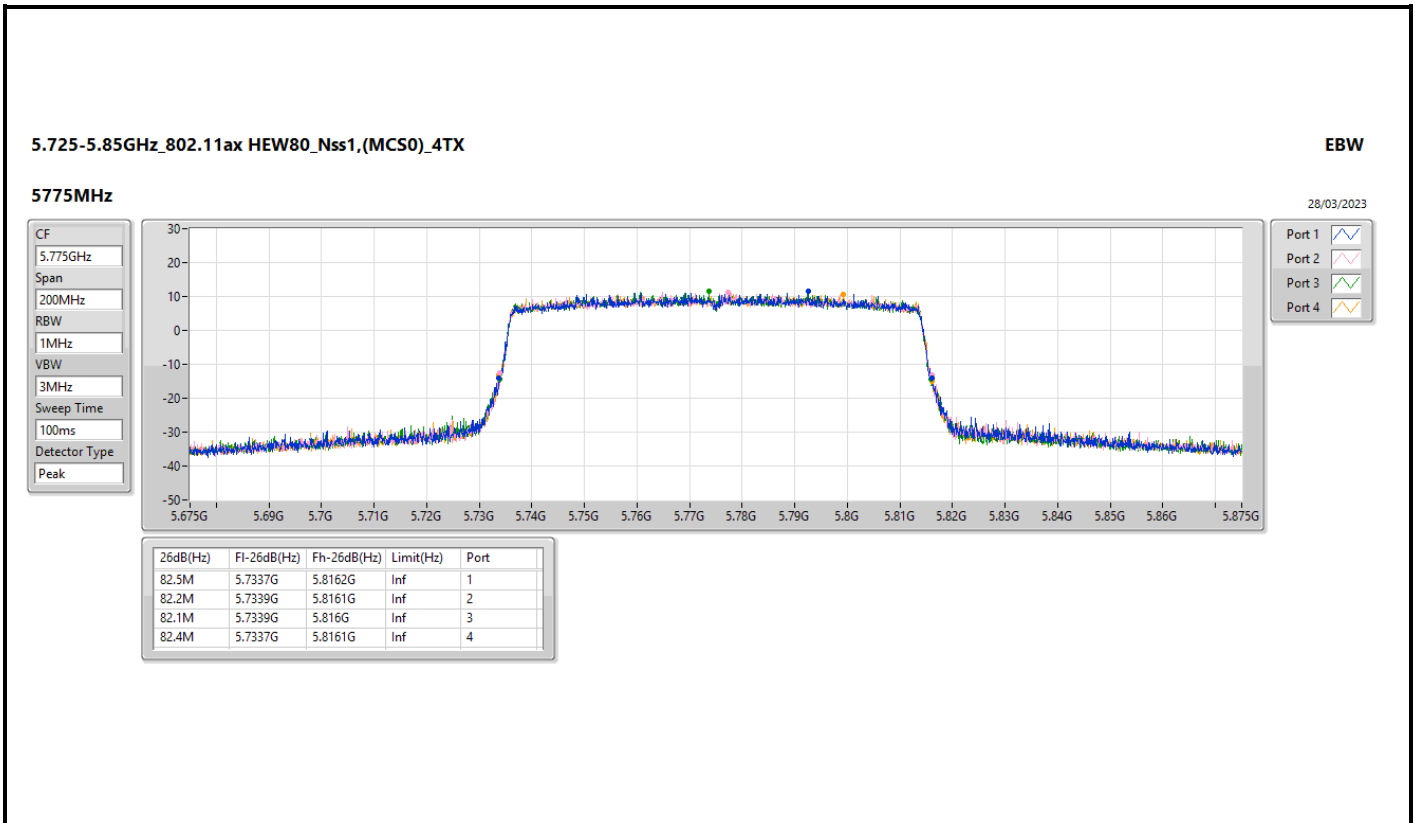

5.47-5.725GHz_802.11ax HEW80_Nss1,(MCS0)_4TX

EBW

5690MHz Straddle 5.47-5.725GHz

28/03/2023

5.725-5.85GHz_802.11ax HEW80_Nss1,(MCS0)_4TX

EBW

5690MHz Straddle 5.725-5.85GHz

28/03/2023