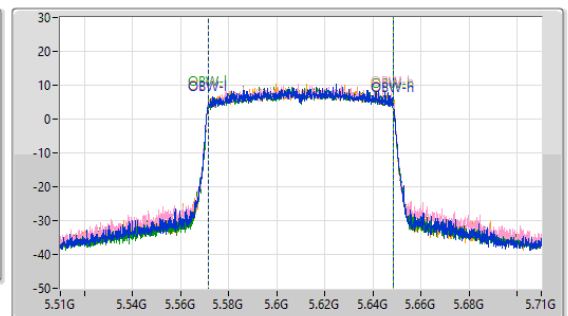

5.47-5.725GHz_802.11ax HEW80_Nss1,(MCS0)_4TX

EBW

5530MHz

28/03/2023

5.47-5.725GHz_802.11ax HEW80_Nss1,(MCS0)_4TX

EBW

5610MHz

28/03/2023

5.47-5.725GHz_802.11ax HEW80_Nss1,(MCS0)_4TX

EBW

5690MHz Straddle 5.47-5.725GHz

28/03/2023

5.725-5.85GHz_802.11ax HEW80_Nss1,(MCS0)_4TX

EBW

5690MHz Straddle 5.725-5.85GHz

28/03/2023

Summary

Mode	Max-N dB (Hz)	Max-OBW (Hz)	ITU-Code	Min-N dB (Hz)	Min-OBW (Hz)
5.15-5.25GHz	-	-	-	-	-
802.11a_Nss1,(6Mbps)_1TX	21.01M	16.426M	16M4D1D	19.415M	16.338M
802.11ax HEW20_Nss1,(MCS0)_1TX	22.715M	18.966M	19MOD1D	20.79M	18.866M
802.11ax HEW40_Nss1,(MCS0)_1TX	56.1M	37.881M	37M9D1D	40.37M	37.681M
802.11ax HEW80_Nss1,(MCS0)_1TX	82.72M	77.061M	77M1D1D	82.72M	77.061M
802.11ax HEW160_Nss1,(MCS0)_1TX	81.68M	77.321M	77M3D1D	81.68M	77.321M
5.25-5.35GHz	-	-	-	-	-
802.11a_Nss1,(6Mbps)_1TX	21.945M	16.426M	16M4D1D	19.525M	16.294M
802.11ax HEW20_Nss1,(MCS0)_1TX	23.54M	18.966M	19MOD1D	20.955M	18.866M
802.11ax HEW40_Nss1,(MCS0)_1TX	49.28M	37.881M	37M9D1D	40.7M	37.681M
802.11ax HEW80_Nss1,(MCS0)_1TX	82.28M	77.061M	77M1D1D	82.28M	77.061M
802.11ax HEW160_Nss1,(MCS0)_1TX	81.44M	77.321M	77M3D1D	81.44M	77.321M
5.47-5.725GHz	-	-	-	-	-
802.11a_Nss1,(6Mbps)_1TX	20.405M	16.382M	16M4D1D	16.665M	13.328M
802.11ax HEW20_Nss1,(MCS0)_1TX	22.605M	18.916M	18M9D1D	18.84M	14.528M
802.11ax HEW40_Nss1,(MCS0)_1TX	46.725M	37.781M	37M8D1D	40.26M	33.863M
802.11ax HEW80_Nss1,(MCS0)_1TX	97.05M	77.161M	77M2D1D	82.06M	73.538M
802.11ax HEW160_Nss1,(MCS0)_1TX	164.56M	155.122M	155MD1D	164.56M	155.122M
5.725-5.85GHz	-	-	-	-	-
802.11a_Nss1,(6Mbps)_1TX	16.28M	16.47M	16M5D1D	3.08M	5.977M
802.11ax HEW20_Nss1,(MCS0)_1TX	18.37M	18.991M	19MOD1D	4.36M	6.077M
802.11ax HEW40_Nss1,(MCS0)_1TX	37.18M	37.981M	38MOD1D	3.98M	19.37M
802.11ax HEW80_Nss1,(MCS0)_1TX	75.24M	77.461M	77M5D1D	3.96M	32.744M