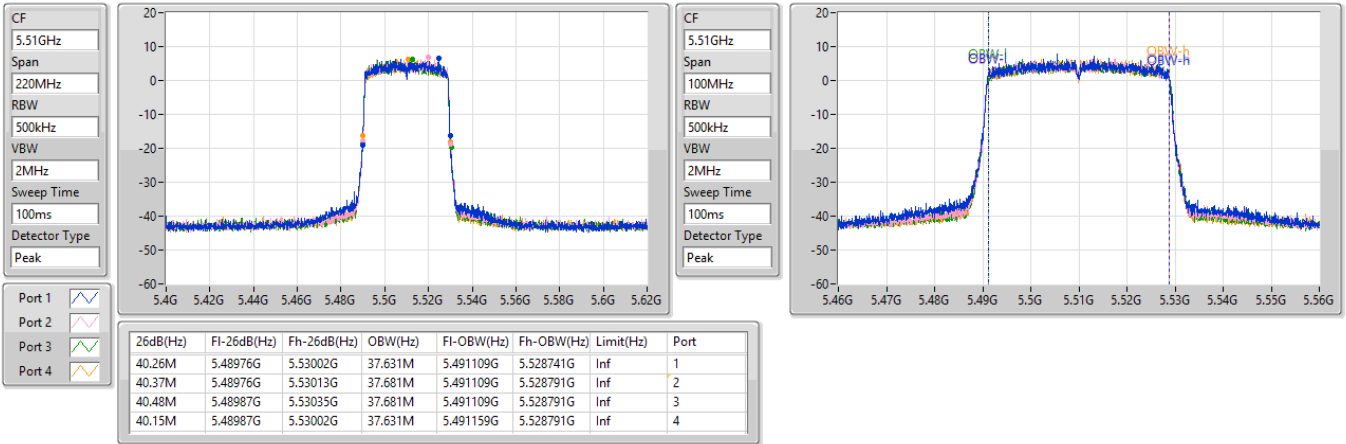

5.47-5.725GHz_802.11ax HEW40_Nss1,(MCS0)_4TX

EBW

5510MHz

28/03/2023