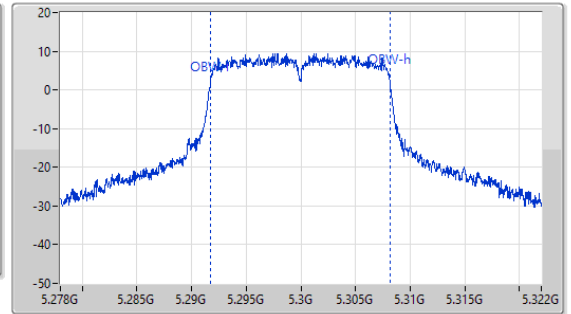

Port X-N dB = Port X 6dB down bandwidth for 5.725-5.85GHz band / 26dB down bandwidth for other band
Port X-OBW = Port X 99% occupied bandwidth

5.15-5.25GHz_802.11a_Nss1,(6Mbps)_1TX

EBW

5180MHz

07/04/2023

5.15-5.25GHz_802.11a_Nss1,(6Mbps)_1TX

EBW

5200MHz

07/04/2023

5.15-5.25GHz_802.11a_Nss1,(6Mbps)_1TX

EBW

5240MHz

07/04/2023

5.25-5.35GHz_802.11a_Nss1,(6Mbps)_1TX

EBW

5260MHz

07/04/2023

5.25-5.35GHz_802.11a_Nss1,(6Mbps)_1TX

EBW

5300MHz

07/04/2023

5.25-5.35GHz_802.11a_Nss1,(6Mbps)_1TX

EBW

5320MHz

07/04/2023

5.47-5.725GHz_802.11a_Nss1,(6Mbps)_1TX

EBW

5500MHz

07/04/2023

5.47-5.725GHz_802.11a_Nss1,(6Mbps)_1TX