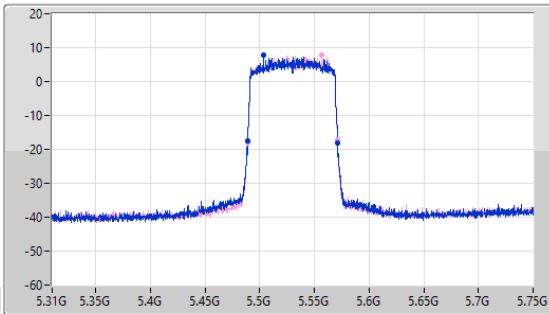

EBW

5710MHz Straddle 5.725-5.85GHz

28/03/2023

5.725-5.85GHz_802.11ax HEW40_Nss1,(MCS0)_2TX

EBW

5710MHz Straddle 5.725-5.85GHz

28/03/2023

CF: 5.755GHz
Span: 100MHz
RBW: 500kHz
VBW: 2MHz
Sweep Time: 100ms
Detector Type: Peak

Port 1:

Port 2:

5.725-5.85GHz_802.11ax HEW40_Nss1,(MCS0)_2TX EBW

5795MHz 28/03/2023

CF: 5.795GHz
Span: 100MHz
RBW: 500kHz
VBW: 2MHz
Sweep Time: 100ms
Detector Type: Peak

Port 1:

Port 2:

26dB(Hz)	Fl-26dB(Hz)	Fh-26dB(Hz)	Limit(Hz)	Port
40.75M	5.77465G	5.8154G	Inf	1
40.5M	5.7746G	5.8151G	Inf	2

5.47-5.725GHz_802.11ax HEW80_Nss1,(MCS0)_2TX

EBW

5530MHz

28/03/2023

CF
5.53GHz
Span
440MHz
RBW
1MHz
VBW
3MHz
Sweep Time
100ms
Detector Type
Peak

CF
5.53GHz
Span
200MHz
RBW
1MHz
VBW
3MHz
Sweep Time
100ms
Detector Type
Peak