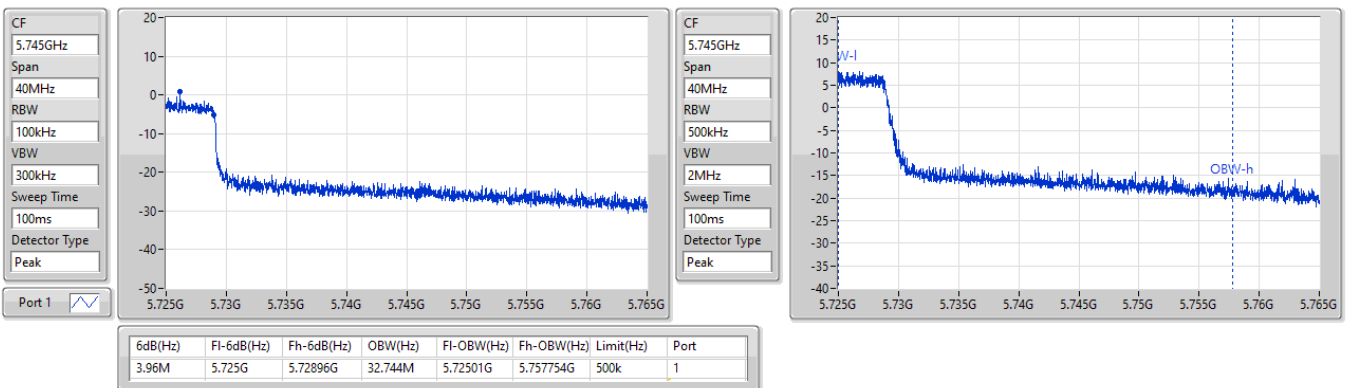

08/04/2023

5.725-5.85GHz_802.11ax HEW80_Nss1,(MCS0)_1TX

EBW

5690MHz Straddle 5.725-5.85GHz

08/04/2023

5.25-5.35GHz_802.11ax HEW160_Nss1,(MCS0)_1TX

EBW

5250MHz Straddle 5.25-5.35GHz