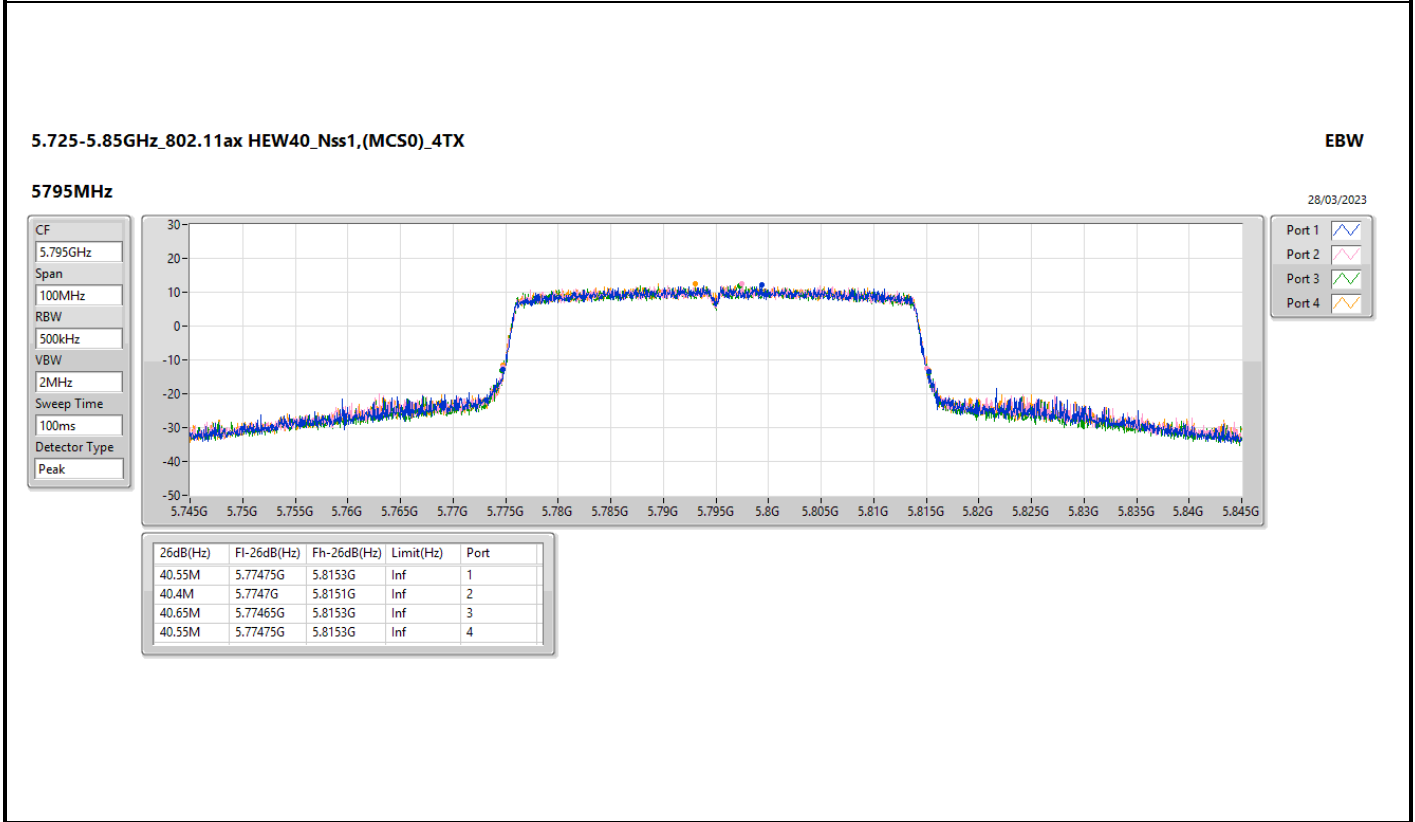

5.47-5.725GHz_802.11ax HEW40_Nss1,(MCS0)_4TX

EBW

5510MHz

28/03/2023

5.47-5.725GHz_802.11ax HEW40_Nss1,(MCS0)_4TX

EBW

5550MHz

28/03/2023