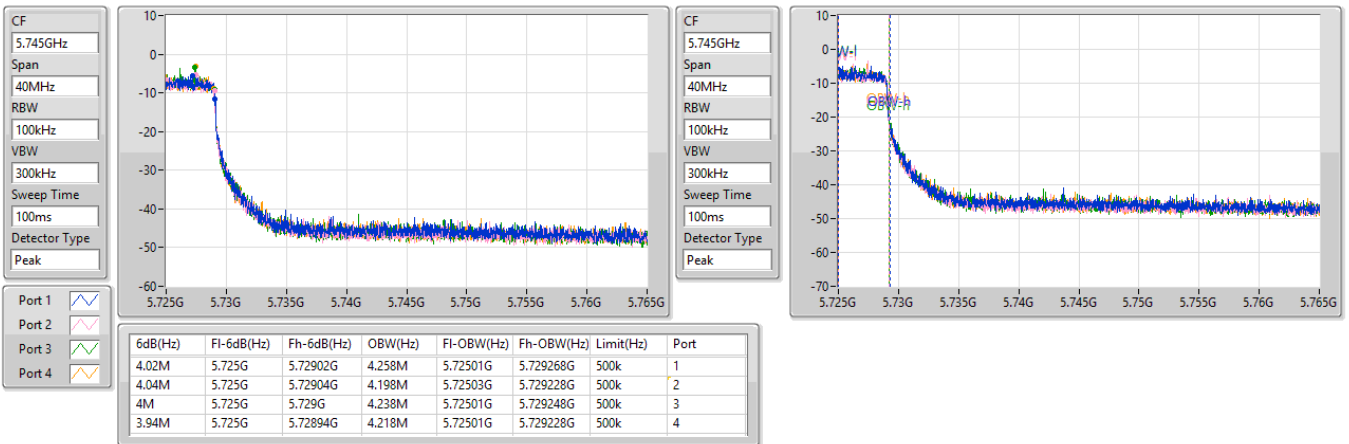

5.47-5.725GHz_802.11ax HEW80_Nss1,(MCS0)_4TX

EBW

5690MHz Straddle 5.47-5.725GHz

28/03/2023

5.725-5.85GHz_802.11ax HEW80_Nss1,(MCS0)_4TX

EBW

5690MHz Straddle 5.725-5.85GHz

28/03/2023

Summary

Mode	Max-N dB (Hz)	Max-OBW (Hz)	ITU-Code	Min-N dB (Hz)	Min-OBW (Hz)
5.15-5.25GHz	-	-	-	-	-
802.11a_Nss1,(6Mbps)_1TX	21.01M	16.426M	16M4D1D	19.415M	16.338M
802.11ax HEW20_Nss1,(MCS0)_1TX	22.715M	18.966M	19MOD1D	20.79M	18.866M
802.11ax HEW40_Nss1,(MCS0)_1TX	56.1M	37.881M	37M9D1D	40.37M	37.681M
802.11ax HEW80_Nss1,(MCS0)_1TX	82.72M	77.061M	77M1D1D	82.72M	77.061M
802.11ax HEW160_Nss1,(MCS0)_1TX	81.68M	77.321M	77M3D1D	81.68M	77.321M
5.25-5.35GHz	-	-	-	-	-
802.11a_Nss1,(6Mbps)_1TX	21.945M	16.426M	16M4D1D	19.525M	16.294M
802.11ax HEW20_Nss1,(MCS0)_1TX	23.54M	18.966M	19MOD1D	20.955M	18.866M
802.11ax HEW40_Nss1,(MCS0)_1TX	49.28M	37.881M	37M9D1D	40.7M	37.681M
802.11ax HEW80_Nss1,(MCS0)_1TX	82.28M	77.061M	77M1D1D	82.28M	77.061M
802.11ax HEW160_Nss1,(MCS0)_1TX	81.44M	77.321M	77M3D1D	81.44M	77.321M
5.47-5.725GHz	-	-	-	-	-
802.11a_Nss1,(6Mbps)_1TX	20.405M	16.382M	16M4D1D	16.665M	13.328M
802.11ax HEW20_Nss1,(MCS0)_1TX	22.605M	18.916M	18M9D1D	18.84M	14.528M
802.11ax HEW40_Nss1,(MCS0)_1TX	46.725M	37.781M	37M8D1D	40.26M	33.863M
802.11ax HEW80_Nss1,(MCS0)_1TX	97.05M	77.161M	77M2D1D	82.06M	73.538M
802.11ax HEW160_Nss1,(MCS0)_1TX	164.56M	155.122M	155MD1D	164.56M	155.122M
5.725-5.85GHz	-	-	-	-	-
802.11a_Nss1,(6Mbps)_1TX	16.28M	16.47M	16M5D1D	3.08M	5.977M
802.11ax HEW20_Nss1,(MCS0)_1TX	18.37M	18.991M	19MOD1D	4.36M	6.077M
802.11ax HEW40_Nss1,(MCS0)_1TX	37.18M	37.981M	38MOD1D	3.98M	19.37M
802.11ax HEW80_Nss1,(MCS0)_1TX	75.24M	77.461M	77M5D1D	3.96M	32.744M