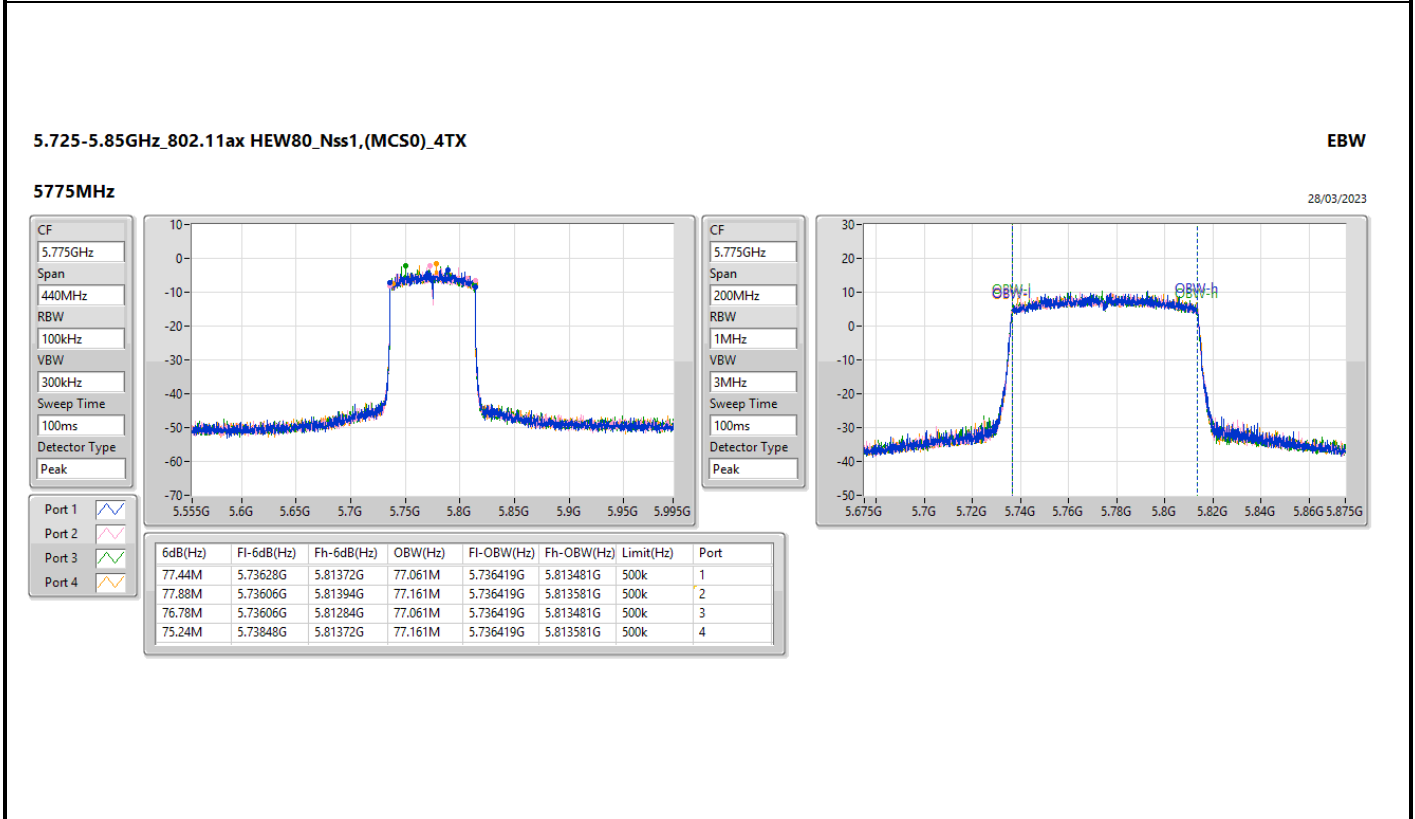

5.47-5.725GHz_802.11ax HEW80_Nss1,(MCS0)_4TX

EBW

5690MHz Straddle 5.47-5.725GHz

28/03/2023

5.725-5.85GHz_802.11ax HEW80_Nss1,(MCS0)_4TX

EBW

5690MHz Straddle 5.725-5.85GHz

28/03/2023