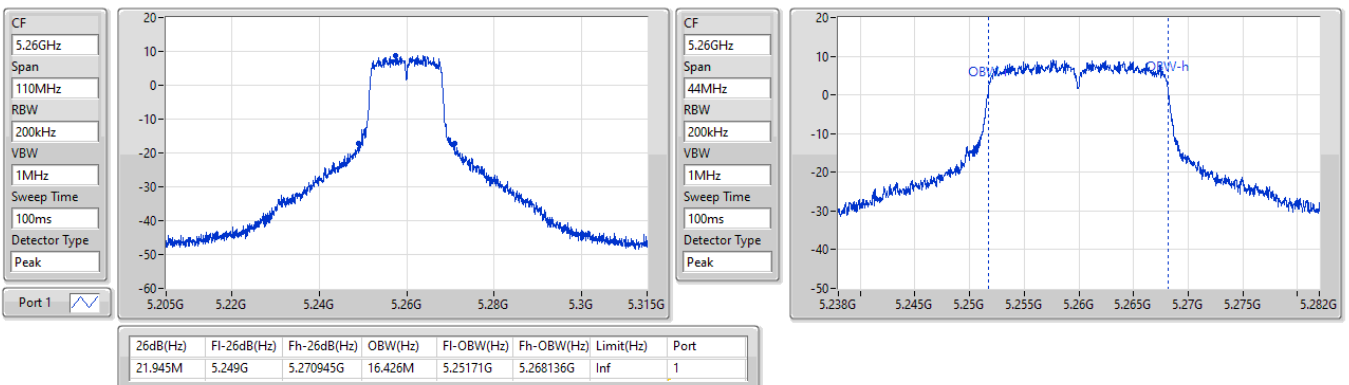

Port X-N dB = Port X 6dB down bandwidth for 5.725-5.85GHz band / 26dB down bandwidth for other band
Port X-OBW = Port X 99% occupied bandwidth

5.15-5.25GHz_802.11a_Nss1,(6Mbps)_1TX

EBW

5180MHz

07/04/2023

5.15-5.25GHz_802.11a_Nss1,(6Mbps)_1TX

EBW

5200MHz

07/04/2023

5.15-5.25GHz_802.11a_Nss1,(6Mbps)_1TX

EBW

5240MHz

07/04/2023

5.25-5.35GHz_802.11a_Nss1,(6Mbps)_1TX

EBW

5260MHz

07/04/2023

5.25-5.35GHz_802.11a_Nss1,(6Mbps)_1TX

EBW

5300MHz

07/04/2023

5.25-5.35GHz_802.11a_Nss1,(6Mbps)_1TX