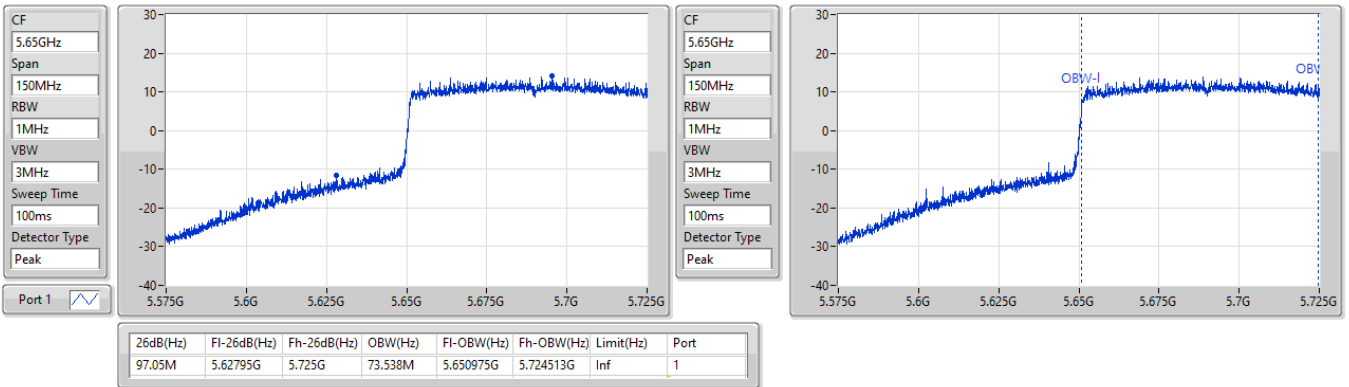

5.47-5.725GHz_802.11ax HEW80_Nss1,(MCS0)_1TX

EBW

5690MHz Straddle 5.47-5.725GHz

08/04/2023