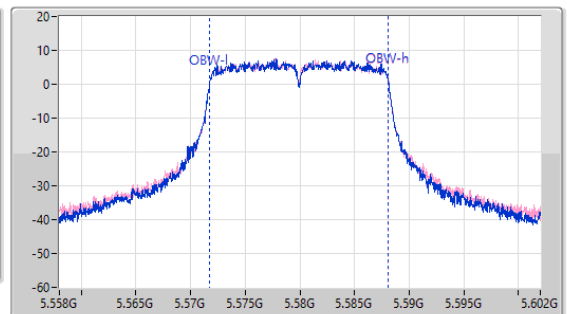

EBW

5580MHz

28/03/2023

CF: 5.58GHz
 Span: 110MHz
 RBW: 200kHz
 VBW: 1MHz
 Sweep Time: 100ms
 Detector Type: Peak

CF: 5.58GHz
 Span: 44MHz
 RBW: 200kHz
 VBW: 1MHz
 Sweep Time: 100ms
 Detector Type: Peak

26dB(Hz)	Fl-26dB(Hz)	Fh-26dB(Hz)	OBW(Hz)	Fl-OBW(Hz)	Fh-OBW(Hz)	Limit(Hz)	Port
19.195M	5.570045G	5.58924G	16.316M	5.571776G	5.588092G	Inf	1
19.415M	5.569825G	5.58924G	16.338M	5.571776G	5.588114G	Inf	2

5.47-5.725GHz_802.11a_Nss1,(6Mbps)_2TX

EBW

5700MHz

28/03/2023

CF: 5.7GHz
 Span: 110MHz
 RBW: 200kHz
 VBW: 1MHz
 Sweep Time: 100ms
 Detector Type: Peak

CF: 5.7GHz
 Span: 44MHz
 RBW: 200kHz
 VBW: 1MHz
 Sweep Time: 100ms
 Detector Type: Peak