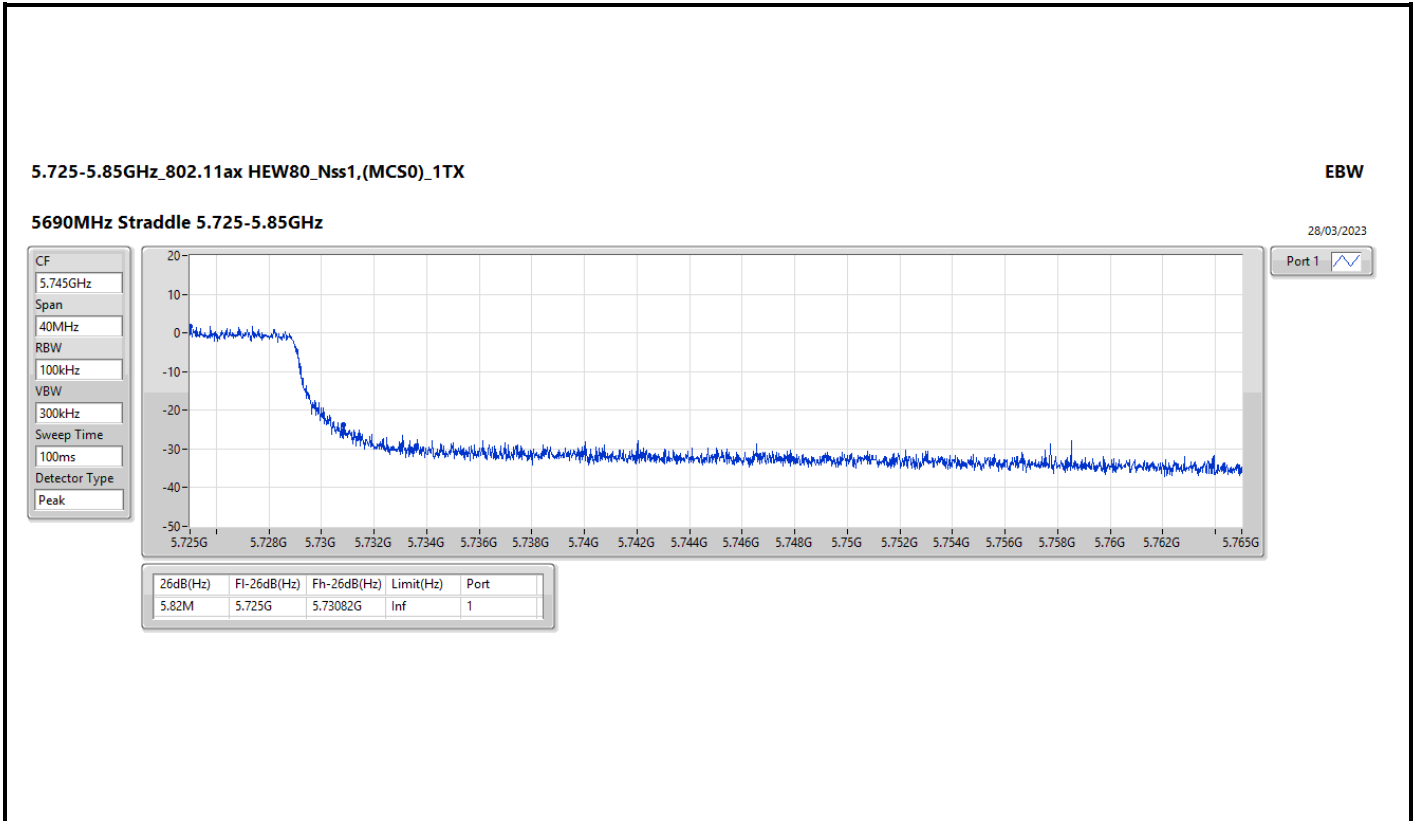

5.47-5.725GHz_802.11a_Nss1,(6Mbps)_2TX

EBW

5500MHz

28/03/2023

CF: 5.5GHz
 Span: 110MHz
 RBW: 200kHz
 VBW: 1MHz
 Sweep Time: 100ms
 Detector Type: Peak

CF: 5.5GHz
 Span: 44MHz
 RBW: 200kHz
 VBW: 1MHz
 Sweep Time: 100ms
 Detector Type: Peak