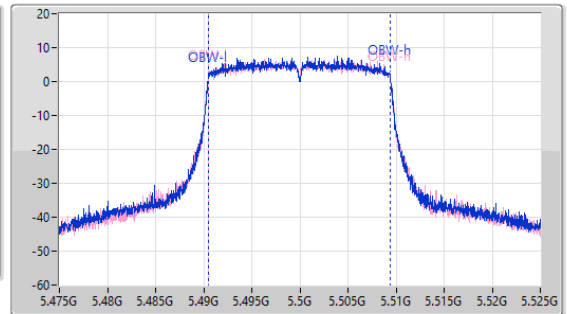

EBW

5720MHz Straddle 5.47-5.725GHz

28/03/2023

CF: 5.71GHz
 Span: 30MHz
 RBW: 200kHz
 VBW: 1MHz
 Sweep Time: 100ms
 Detector Type: Peak

CF: 5.71GHz
 Span: 30MHz
 RBW: 200kHz
 VBW: 1MHz
 Sweep Time: 100ms
 Detector Type: Peak

EBW

5500MHz

28/03/2023

CF: 5.5GHz
 Span: 110MHz
 RBW: 200kHz
 VBW: 1MHz
 Sweep Time: 100ms
 Detector Type: Peak

CF: 5.5GHz
 Span: 50MHz
 RBW: 200kHz
 VBW: 1MHz
 Sweep Time: 100ms
 Detector Type: Peak

26dB(Hz)	Fl-26dB(Hz)	Fh-26dB(Hz)	OBW(Hz)	Fl-OBW(Hz)	Fh-OBW(Hz)	Limit(Hz)	Port
20.79M	5.489385G	5.510175G	18.866M	5.49053G	5.509395G	Inf	1
20.57M	5.48966G	5.51023G	18.866M	5.49053G	5.509395G	Inf	2

5.47-5.725GHz_802.11ax HEW20_Nss1,(MCS0)_2TX

EBW

5580MHz

28/03/2023

CF: 5.58GHz
 Span: 110MHz
 RBW: 200kHz
 VBW: 1MHz
 Sweep Time: 100ms
 Detector Type: Peak

CF: 5.58GHz
 Span: 50MHz
 RBW: 200kHz
 VBW: 1MHz
 Sweep Time: 100ms
 Detector Type: Peak