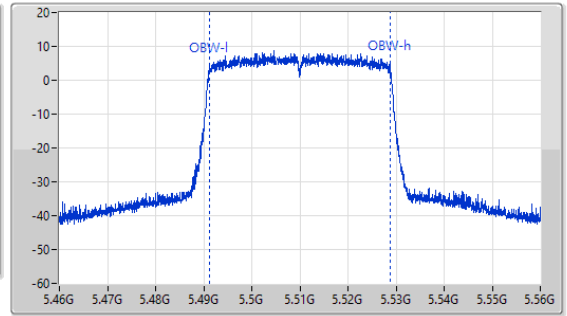

5.47-5.725GHz_802.11ax HEW40_Nss1,(MCS0)_1TX

EBW

5510MHz

28/03/2023

5.47-5.725GHz_802.11ax HEW40_Nss1,(MCS0)_1TX

EBW

5550MHz

28/03/2023

5.47-5.725GHz_802.11a_Nss1,(6Mbps)_2TX

EBW

5500MHz

28/03/2023

CF: 5.5GHz
 Span: 110MHz
 RBW: 200kHz
 VBW: 1MHz
 Sweep Time: 100ms
 Detector Type: Peak

CF: 5.5GHz
 Span: 44MHz
 RBW: 200kHz
 VBW: 1MHz
 Sweep Time: 100ms
 Detector Type: Peak