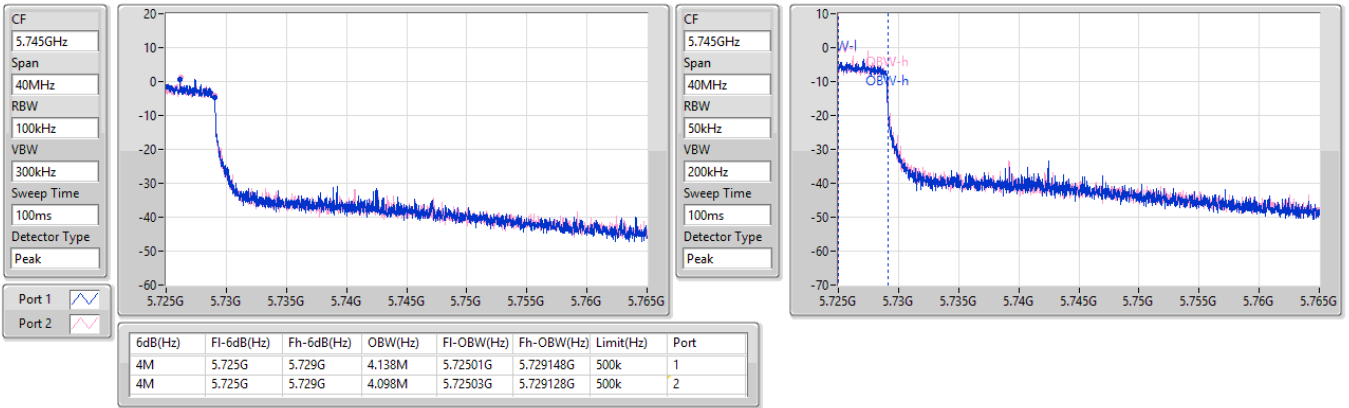

5.725-5.85GHz_802.11ax HEW40_Nss1,(MCS0)_2TX

EBW

5710MHz Straddle 5.725-5.85GHz

28/03/2023