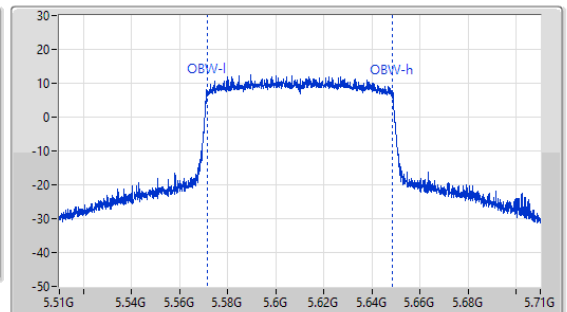

5.47-5.725GHz_802.11ax HEW80_Nss1,(MCS0)_1TX

EBW

5610MHz

08/04/2023

CF
5.61GHz
Span
440MHz
RBW
1MHz
VBW
3MHz
Sweep Time
100ms
Detector Type
Peak

CF
5.61GHz
Span
200MHz
RBW
1MHz
VBW
3MHz
Sweep Time
100ms
Detector Type
Peak