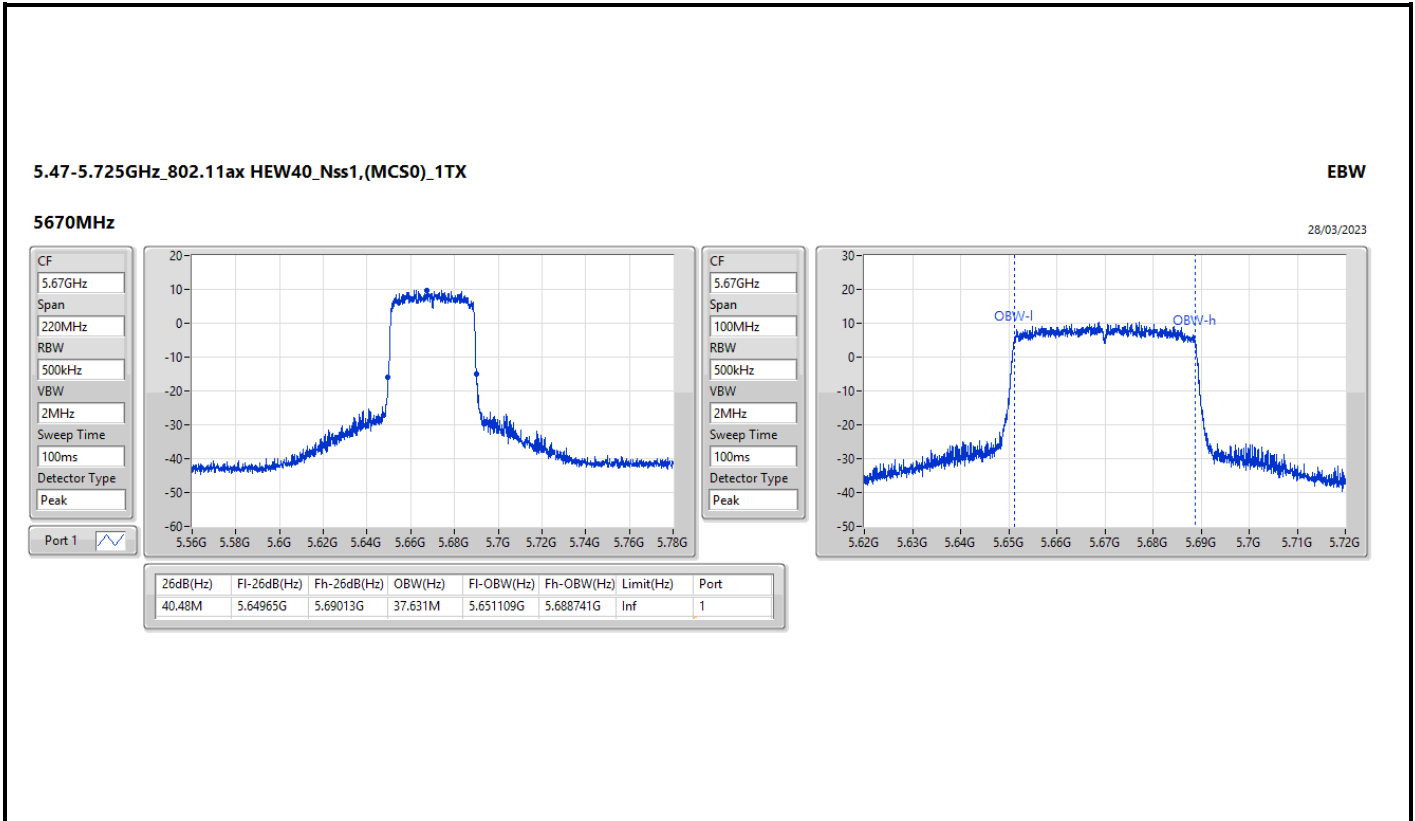

5.47-5.725GHz_802.11a_Nss1,(6Mbps)_2TX

EBW

5500MHz

28/03/2023

CF: 5.5GHz
 Span: 110MHz
 RBW: 200kHz
 VBW: 1MHz
 Sweep Time: 100ms
 Detector Type: Peak

CF: 5.5GHz
 Span: 44MHz
 RBW: 200kHz
 VBW: 1MHz
 Sweep Time: 100ms
 Detector Type: Peak