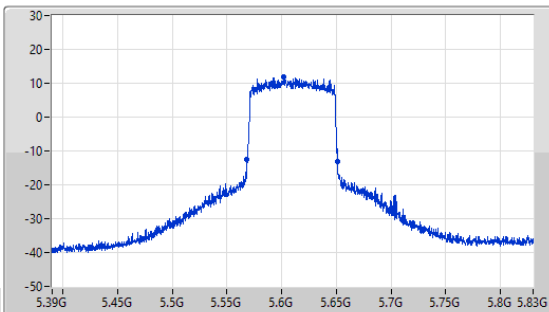

5.47-5.725GHz_802.11ax HEW80_Nss1,(MCS0)_1TX

EBW

5610MHz

08/04/2023

CF
5.61GHz
Span
440MHz
RBW
1MHz
VBW
3MHz
Sweep Time
100ms
Detector Type
Peak

CF
5.61GHz
Span
200MHz
RBW
1MHz
VBW
3MHz
Sweep Time
100ms
Detector Type
Peak