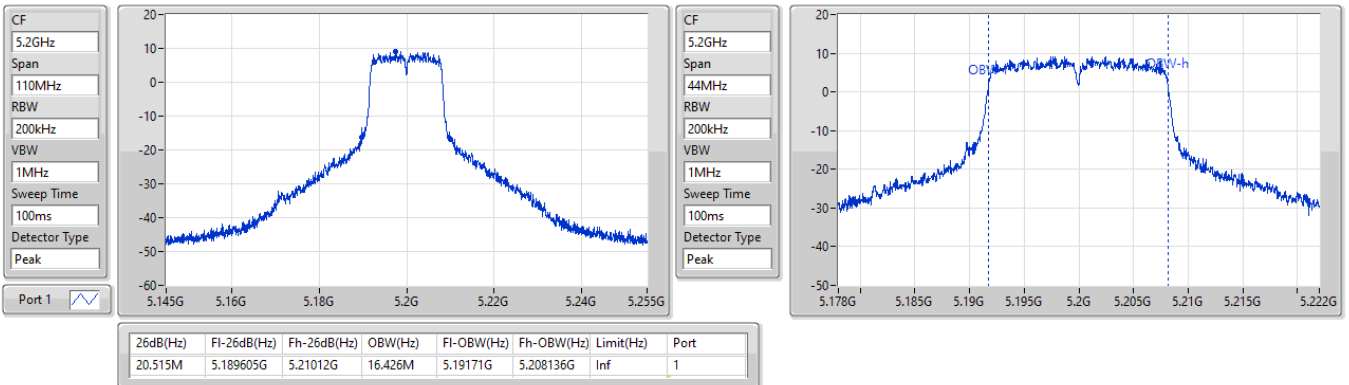

Port X-N dB = Port X 6dB down bandwidth for 5.725-5.85GHz band / 26dB down bandwidth for other band
Port X-OBW = Port X 99% occupied bandwidth

5.15-5.25GHz_802.11a_Nss1,(6Mbps)_1TX

EBW

5180MHz

07/04/2023

5.15-5.25GHz_802.11a_Nss1,(6Mbps)_1TX

EBW

5200MHz

07/04/2023

5.15-5.25GHz_802.11a_Nss1,(6Mbps)_1TX

EBW

5240MHz

07/04/2023

5.25-5.35GHz_802.11a_Nss1,(6Mbps)_1TX