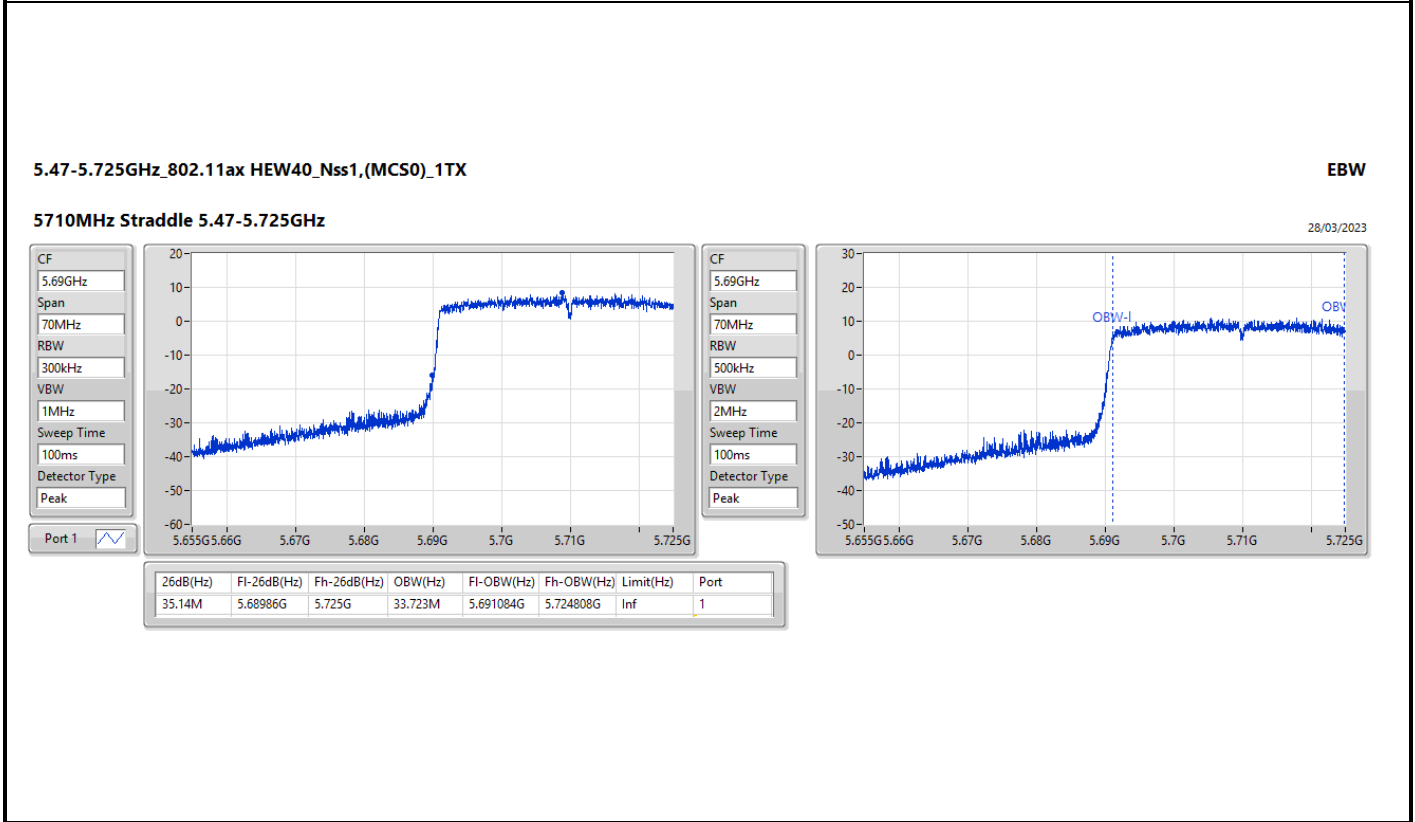

5.47-5.725GHz_802.11a_Nss1,(6Mbps)_2TX

EBW

5500MHz

28/03/2023

CF: 5.5GHz
 Span: 110MHz
 RBW: 200kHz
 VBW: 1MHz
 Sweep Time: 100ms
 Detector Type: Peak

CF: 5.5GHz
 Span: 44MHz
 RBW: 200kHz
 VBW: 1MHz
 Sweep Time: 100ms
 Detector Type: Peak