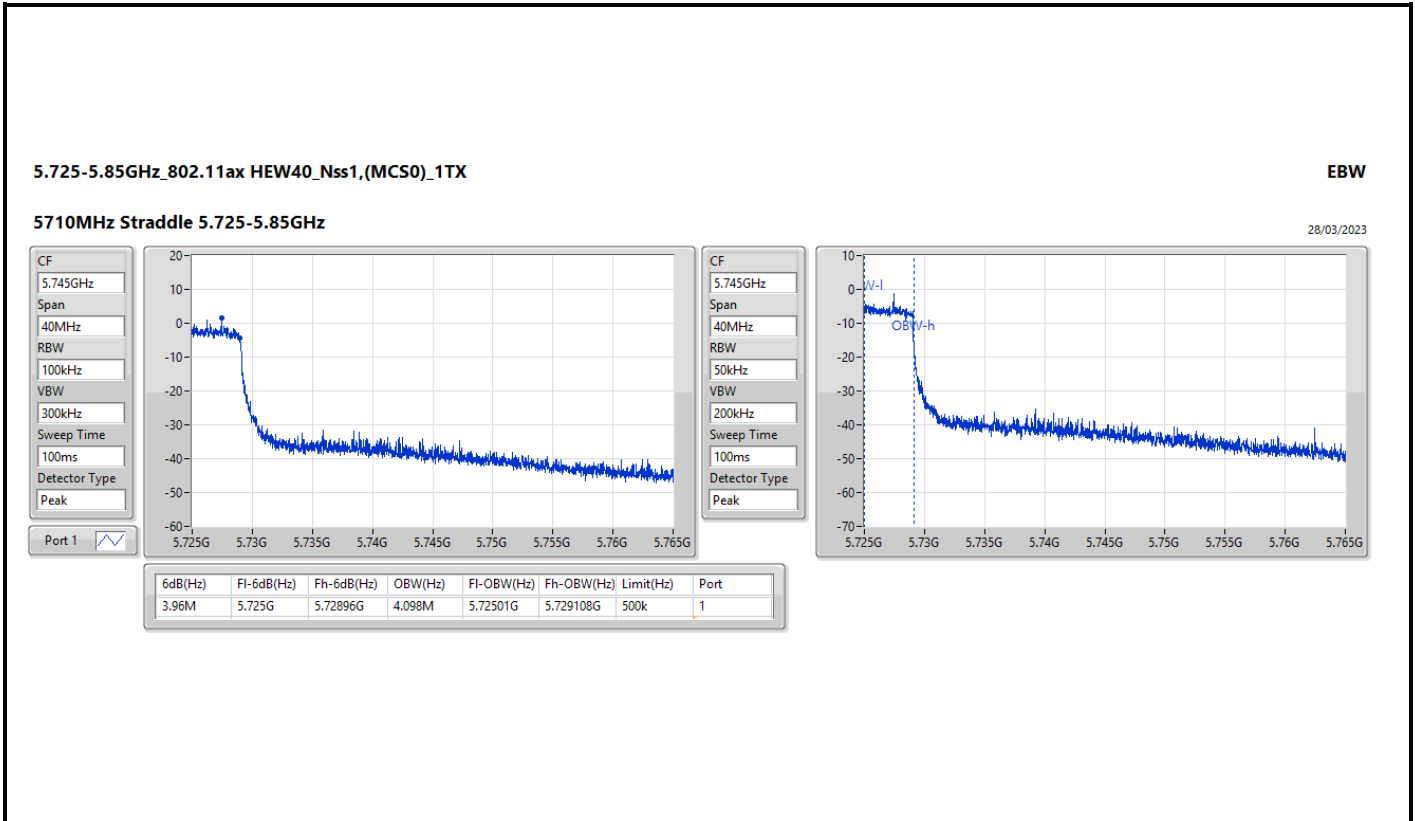

5.47-5.725GHz_802.11a_Nss1,(6Mbps)_2TX

EBW

5500MHz

28/03/2023

CF: 5.5GHz
 Span: 110MHz
 RBW: 200kHz
 VBW: 1MHz
 Sweep Time: 100ms
 Detector Type: Peak

CF: 5.5GHz
 Span: 44MHz
 RBW: 200kHz
 VBW: 1MHz
 Sweep Time: 100ms
 Detector Type: Peak