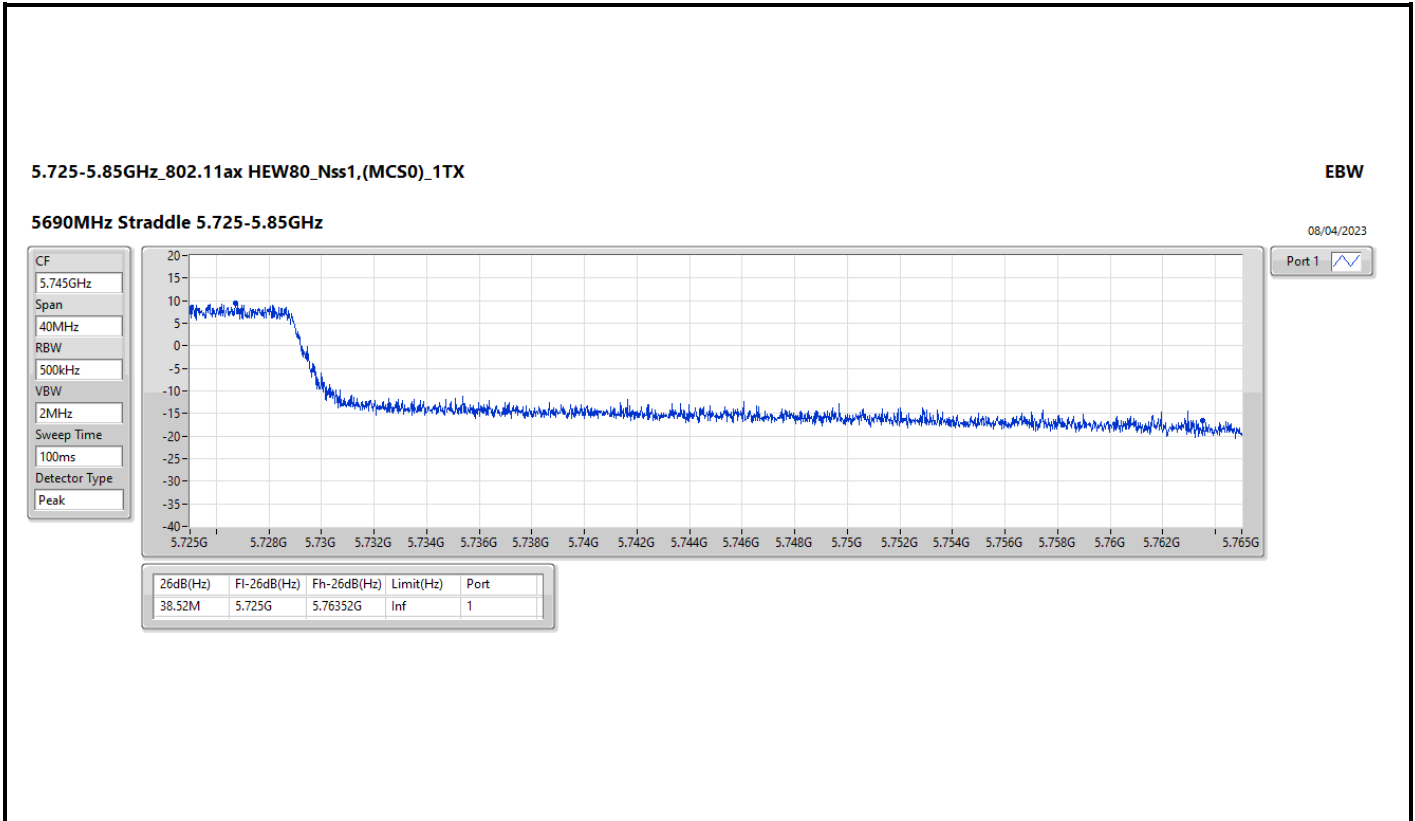

08/04/2023

5.725-5.85GHz_802.11ax HEW80_Nss1,(MCS0)_1TX

EBW

5690MHz Straddle 5.725-5.85GHz

08/04/2023

5.25-5.35GHz_802.11ax HEW160_Nss1,(MCS0)_1TX

EBW

5250MHz Straddle 5.25-5.35GHz