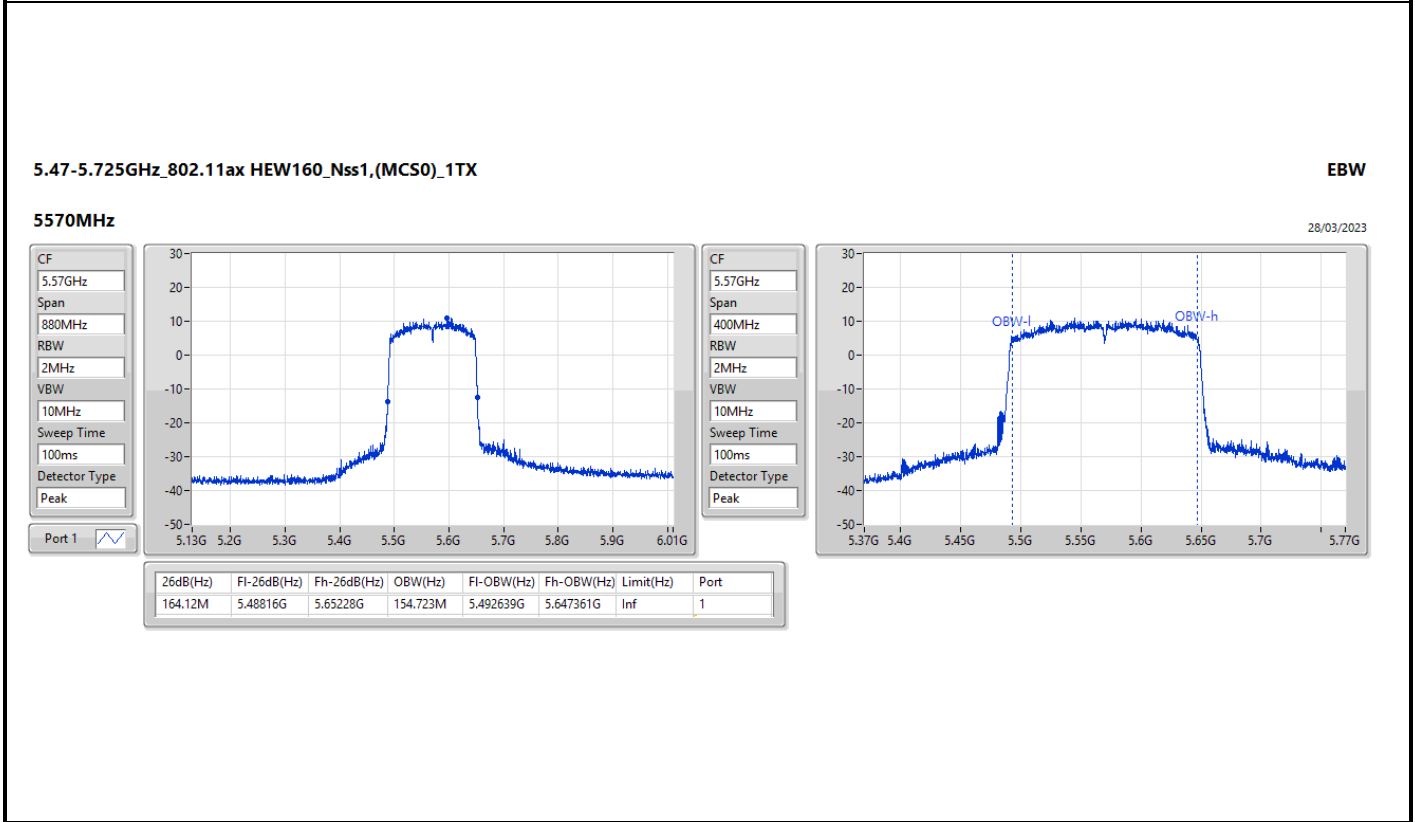

5.47-5.725GHz_802.11a_Nss1,(6Mbps)_2TX

EBW

5500MHz

28/03/2023

CF: 5.5GHz
 Span: 110MHz
 RBW: 200kHz
 VBW: 1MHz
 Sweep Time: 100ms
 Detector Type: Peak

CF: 5.5GHz
 Span: 44MHz
 RBW: 200kHz
 VBW: 1MHz
 Sweep Time: 100ms
 Detector Type: Peak