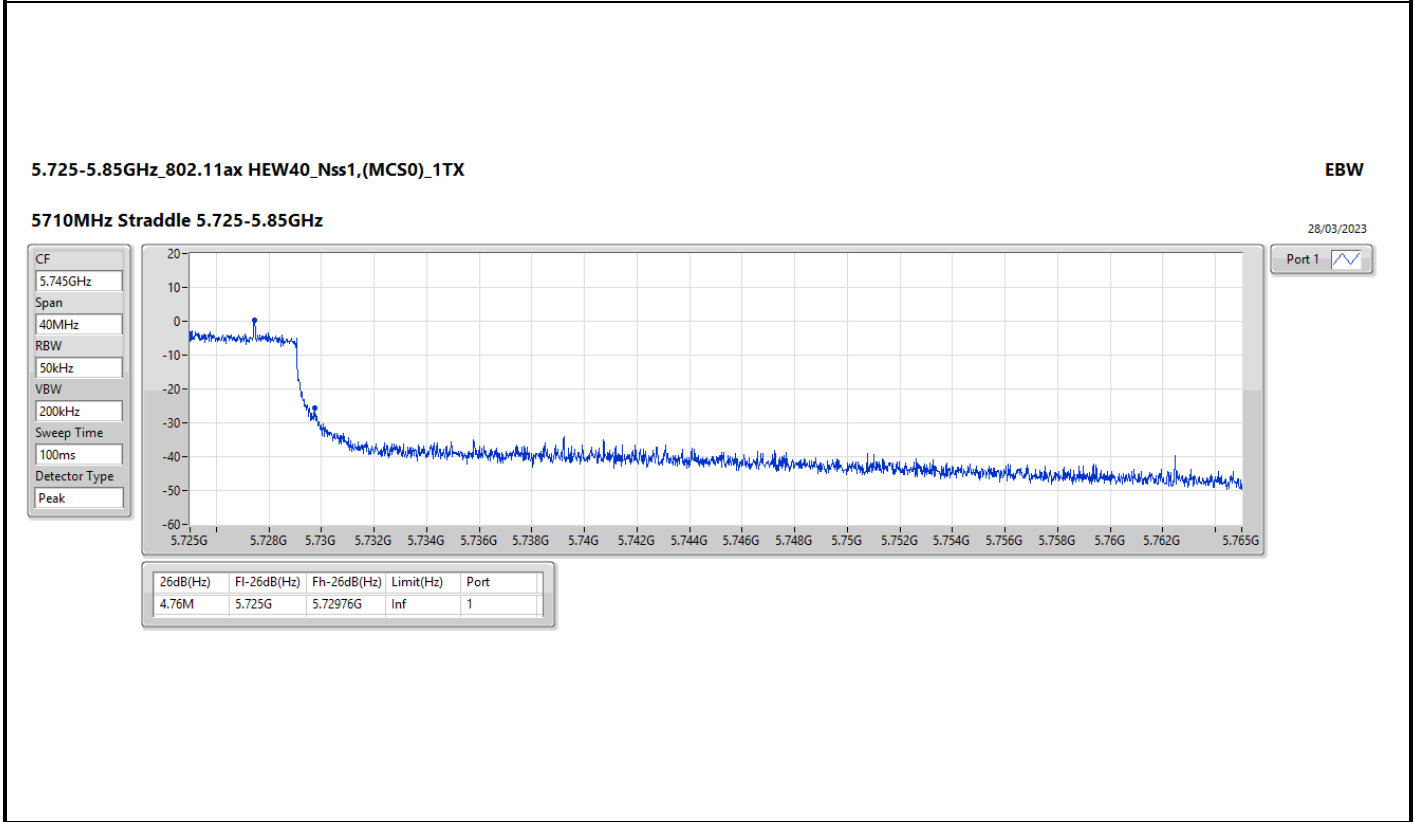

5.47-5.725GHz_802.11a_Nss1,(6Mbps)_2TX

EBW

5500MHz

28/03/2023

CF: 5.5GHz
 Span: 110MHz
 RBW: 200kHz
 VBW: 1MHz
 Sweep Time: 100ms
 Detector Type: Peak

CF: 5.5GHz
 Span: 44MHz
 RBW: 200kHz
 VBW: 1MHz
 Sweep Time: 100ms
 Detector Type: Peak