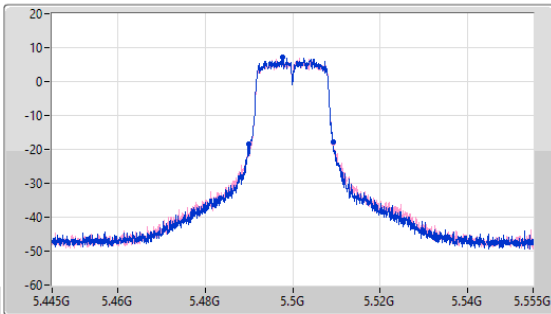

5.47-5.725GHz_802.11ax HEW40_Nss1,(MCS0)_1TX

EBW

5510MHz

28/03/2023

5.47-5.725GHz_802.11ax HEW40_Nss1,(MCS0)_1TX

EBW

5550MHz

28/03/2023

5.47-5.725GHz_802.11a_Nss1,(6Mbps)_2TX

EBW

5500MHz

28/03/2023

CF: 5.5GHz
 Span: 110MHz
 RBW: 200kHz
 VBW: 1MHz
 Sweep Time: 100ms
 Detector Type: Peak

CF: 5.5GHz
 Span: 44MHz
 RBW: 200kHz
 VBW: 1MHz
 Sweep Time: 100ms
 Detector Type: Peak