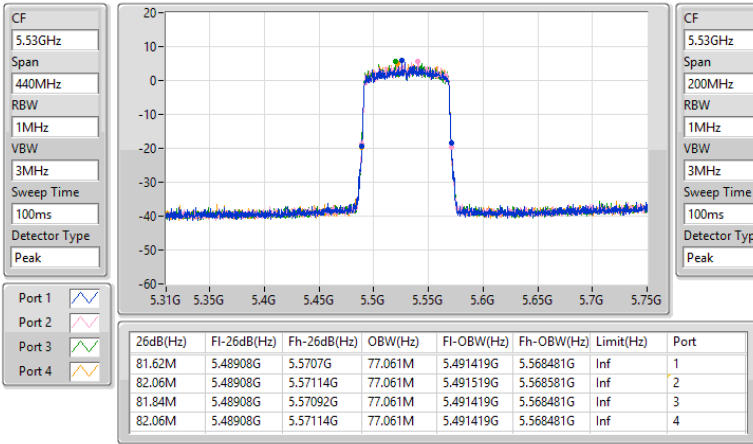

5.47-5.725GHz_802.11ax HEW80_Nss1,(MCS0)_4TX

EBW

5530MHz

28/03/2023