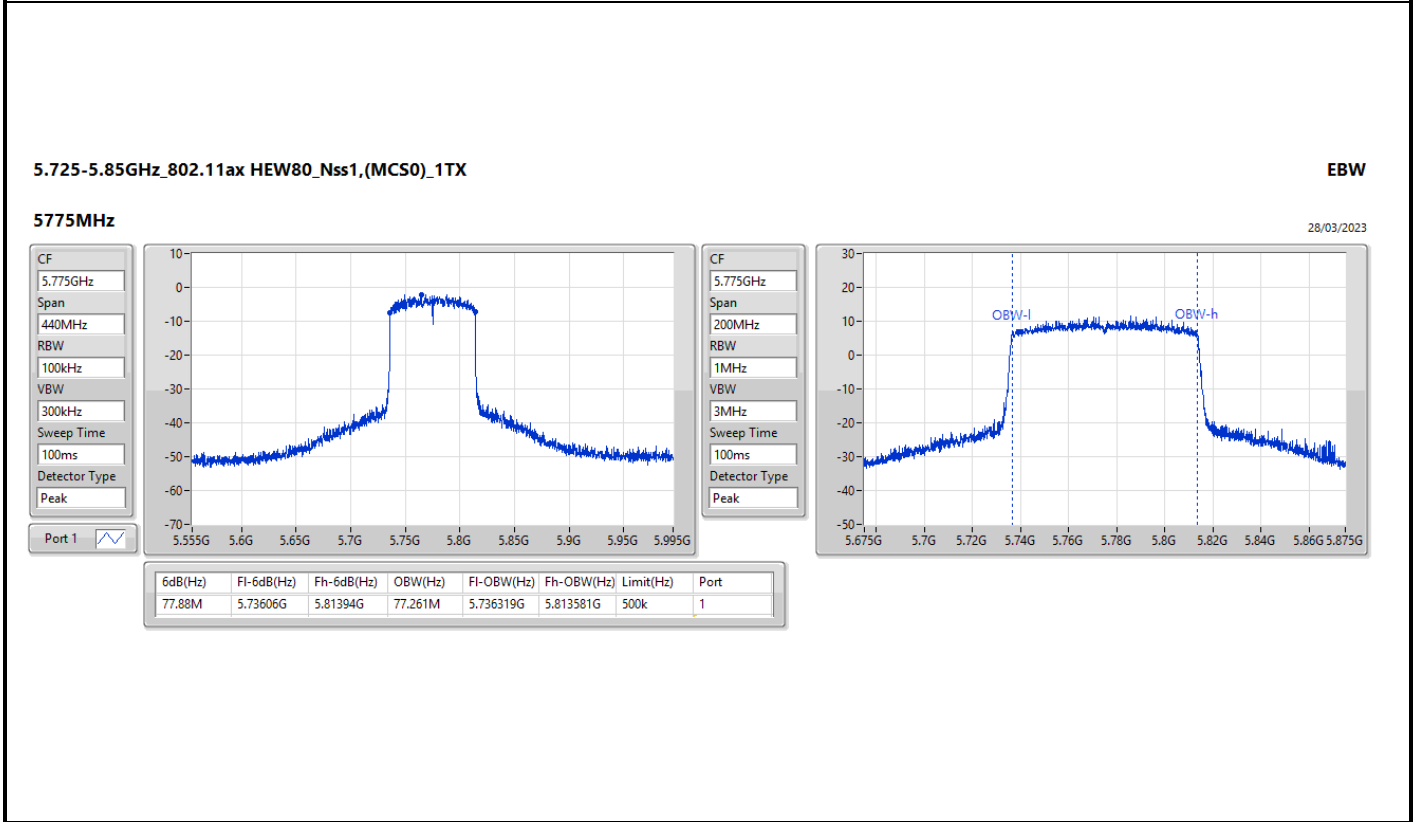

5.47-5.725GHz_802.11a_Nss1,(6Mbps)_2TX

EBW

5500MHz

28/03/2023

CF: 5.5GHz
 Span: 110MHz
 RBW: 200kHz
 VBW: 1MHz
 Sweep Time: 100ms
 Detector Type: Peak

CF: 5.5GHz
 Span: 44MHz
 RBW: 200kHz
 VBW: 1MHz
 Sweep Time: 100ms
 Detector Type: Peak