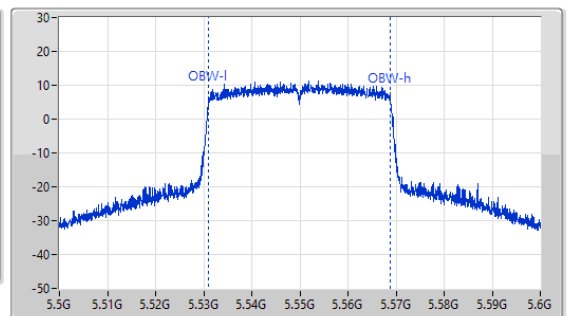

5.47-5.725GHz_802.11ax HEW40_Nss1,(MCS0)_1TX

EBW

5510MHz

28/03/2023

5.47-5.725GHz_802.11ax HEW40_Nss1,(MCS0)_1TX

EBW

5550MHz

28/03/2023

5.47-5.725GHz_802.11a_Nss1,(6Mbps)_2TX

EBW

5500MHz

28/03/2023

CF: 5.5GHz
 Span: 110MHz
 RBW: 200kHz
 VBW: 1MHz
 Sweep Time: 100ms
 Detector Type: Peak

CF: 5.5GHz
 Span: 44MHz
 RBW: 200kHz
 VBW: 1MHz
 Sweep Time: 100ms
 Detector Type: Peak