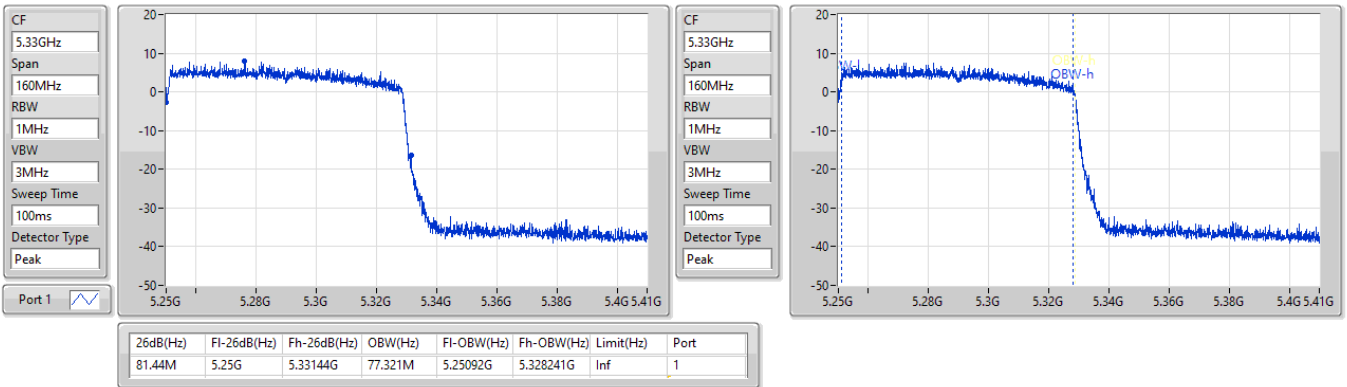

5.25-5.35GHz_802.11ax HEW160_Nss1,(MCS0)_1TX

EBW

5250MHz Straddle 5.25-5.35GHz

08/04/2023