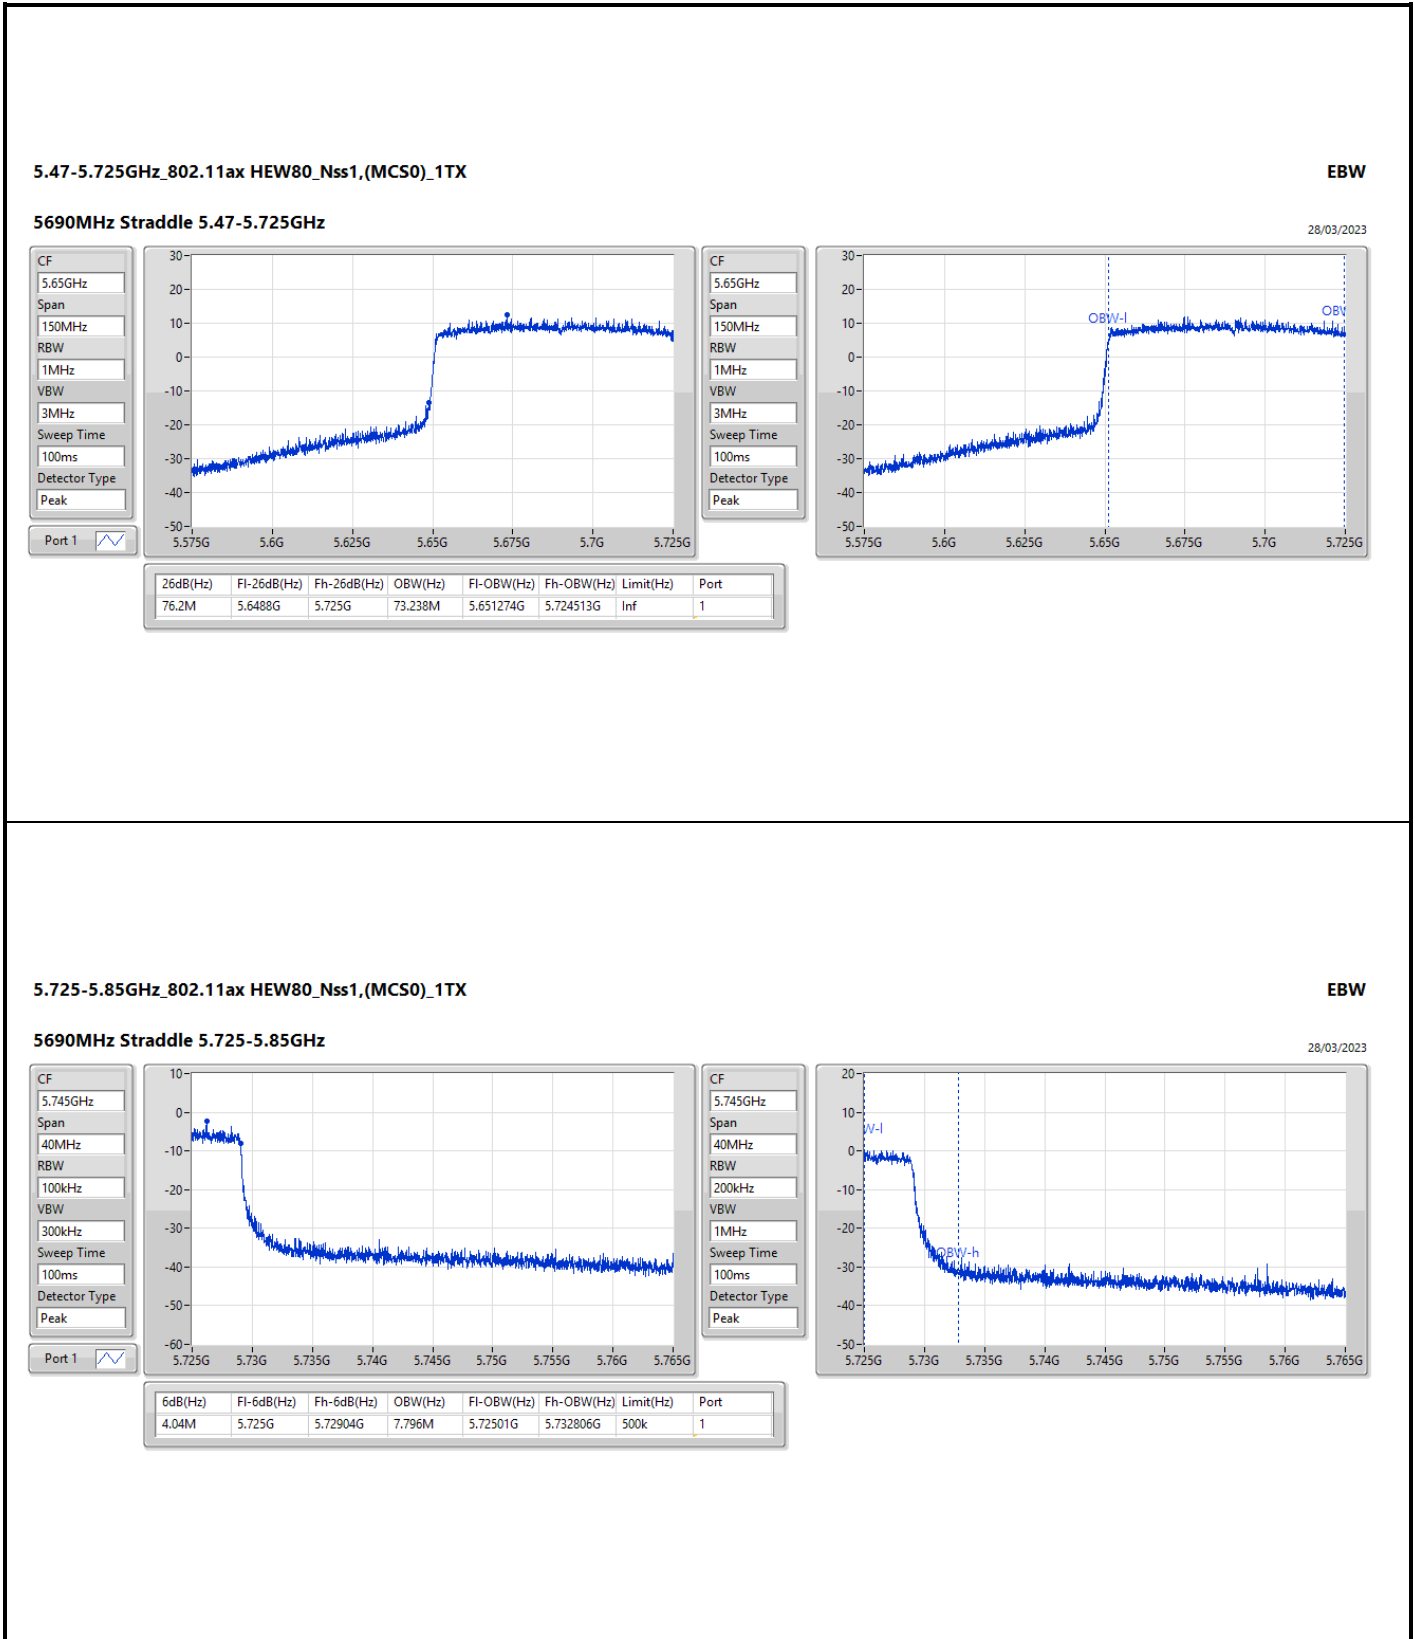

5.47-5.725GHz_802.11a_Nss1,(6Mbps)_2TX

EBW

5500MHz

28/03/2023

CF: 5.5GHz
 Span: 110MHz
 RBW: 200kHz
 VBW: 1MHz
 Sweep Time: 100ms
 Detector Type: Peak

CF: 5.5GHz
 Span: 44MHz
 RBW: 200kHz
 VBW: 1MHz
 Sweep Time: 100ms
 Detector Type: Peak