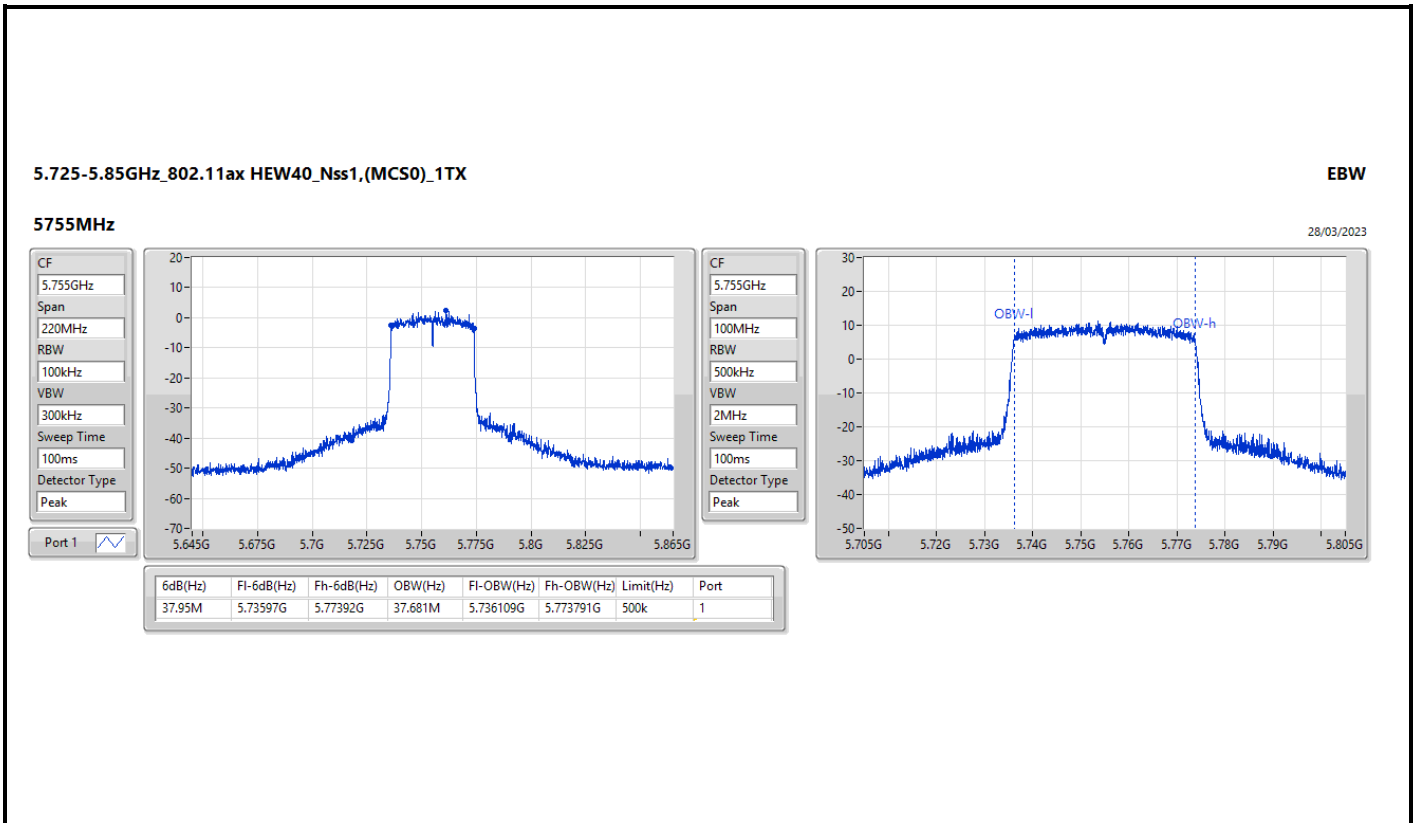

5.47-5.725GHz_802.11a_Nss1,(6Mbps)_2TX

EBW

5500MHz

28/03/2023

CF: 5.5GHz
 Span: 110MHz
 RBW: 200kHz
 VBW: 1MHz
 Sweep Time: 100ms
 Detector Type: Peak

CF: 5.5GHz
 Span: 44MHz
 RBW: 200kHz
 VBW: 1MHz
 Sweep Time: 100ms
 Detector Type: Peak