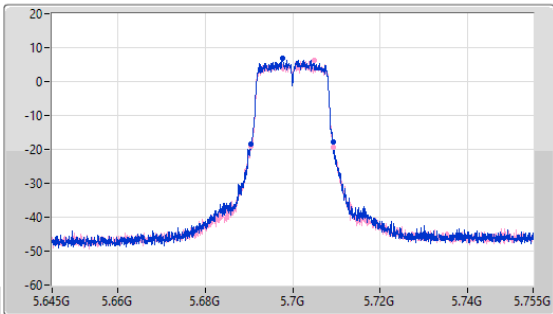

EBW

5580MHz

28/03/2023

CF: 5.58GHz
 Span: 110MHz
 RBW: 200kHz
 VBW: 1MHz
 Sweep Time: 100ms
 Detector Type: Peak

CF: 5.58GHz
 Span: 44MHz
 RBW: 200kHz
 VBW: 1MHz
 Sweep Time: 100ms
 Detector Type: Peak

26dB(Hz)	Fl-26dB(Hz)	Fh-26dB(Hz)	OBW(Hz)	Fl-OBW(Hz)	Fh-OBW(Hz)	Limit(Hz)	Port
19.195M	5.570045G	5.58924G	16.316M	5.571776G	5.588092G	Inf	1
19.415M	5.569825G	5.58924G	16.338M	5.571776G	5.588114G	Inf	2

5.47-5.725GHz_802.11a_Nss1,(6Mbps)_2TX

EBW

5700MHz

28/03/2023

CF: 5.7GHz
 Span: 110MHz
 RBW: 200kHz
 VBW: 1MHz
 Sweep Time: 100ms
 Detector Type: Peak

CF: 5.7GHz
 Span: 44MHz
 RBW: 200kHz
 VBW: 1MHz
 Sweep Time: 100ms
 Detector Type: Peak