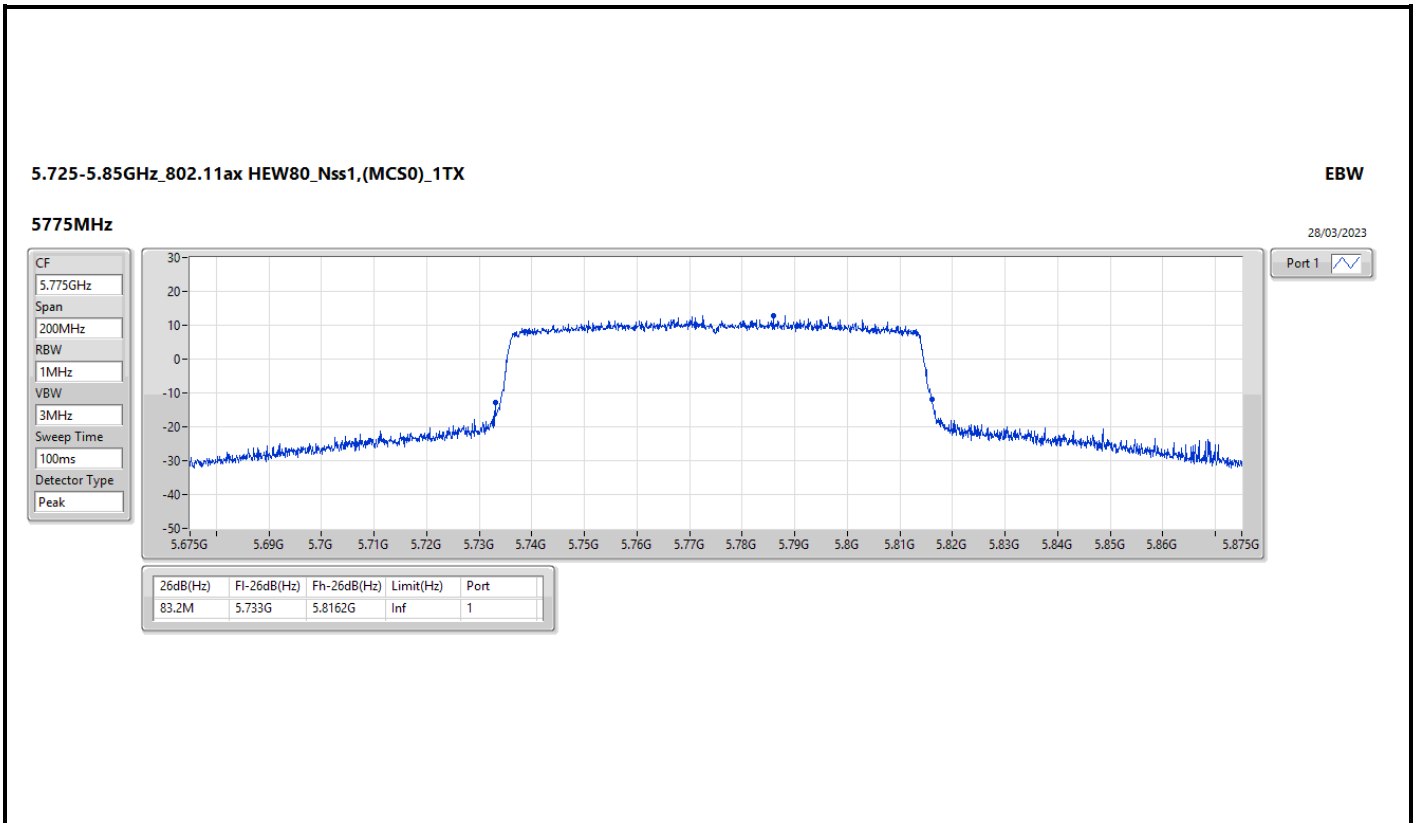

5.47-5.725GHz_802.11a_Nss1,(6Mbps)_2TX

EBW

5500MHz

28/03/2023

CF: 5.5GHz
 Span: 110MHz
 RBW: 200kHz
 VBW: 1MHz
 Sweep Time: 100ms
 Detector Type: Peak

CF: 5.5GHz
 Span: 44MHz
 RBW: 200kHz
 VBW: 1MHz
 Sweep Time: 100ms
 Detector Type: Peak