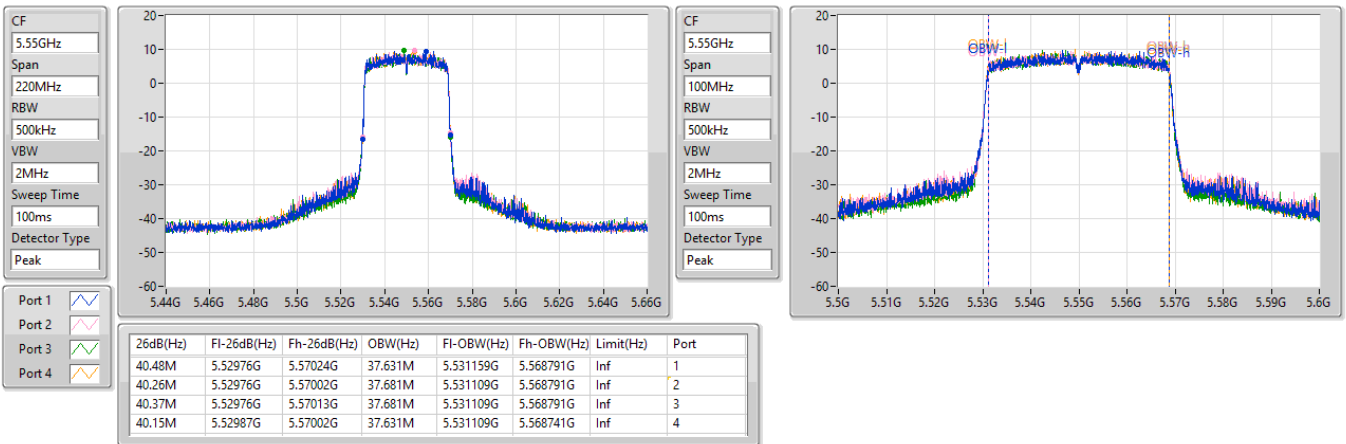

5.47-5.725GHz_802.11ax HEW80_Nss1,(MCS0)_2TX

EBW

5690MHz Straddle 5.47-5.725GHz

28/03/2023

5.725-5.85GHz_802.11ax HEW80_Nss1,(MCS0)_2TX

EBW

5690MHz Straddle 5.725-5.85GHz

28/03/2023

5.47-5.725GHz_802.11ax HEW40_Nss1,(MCS0)_4TX

EBW

5510MHz

28/03/2023

5.47-5.725GHz_802.11ax HEW40_Nss1,(MCS0)_4TX

EBW

5550MHz

28/03/2023