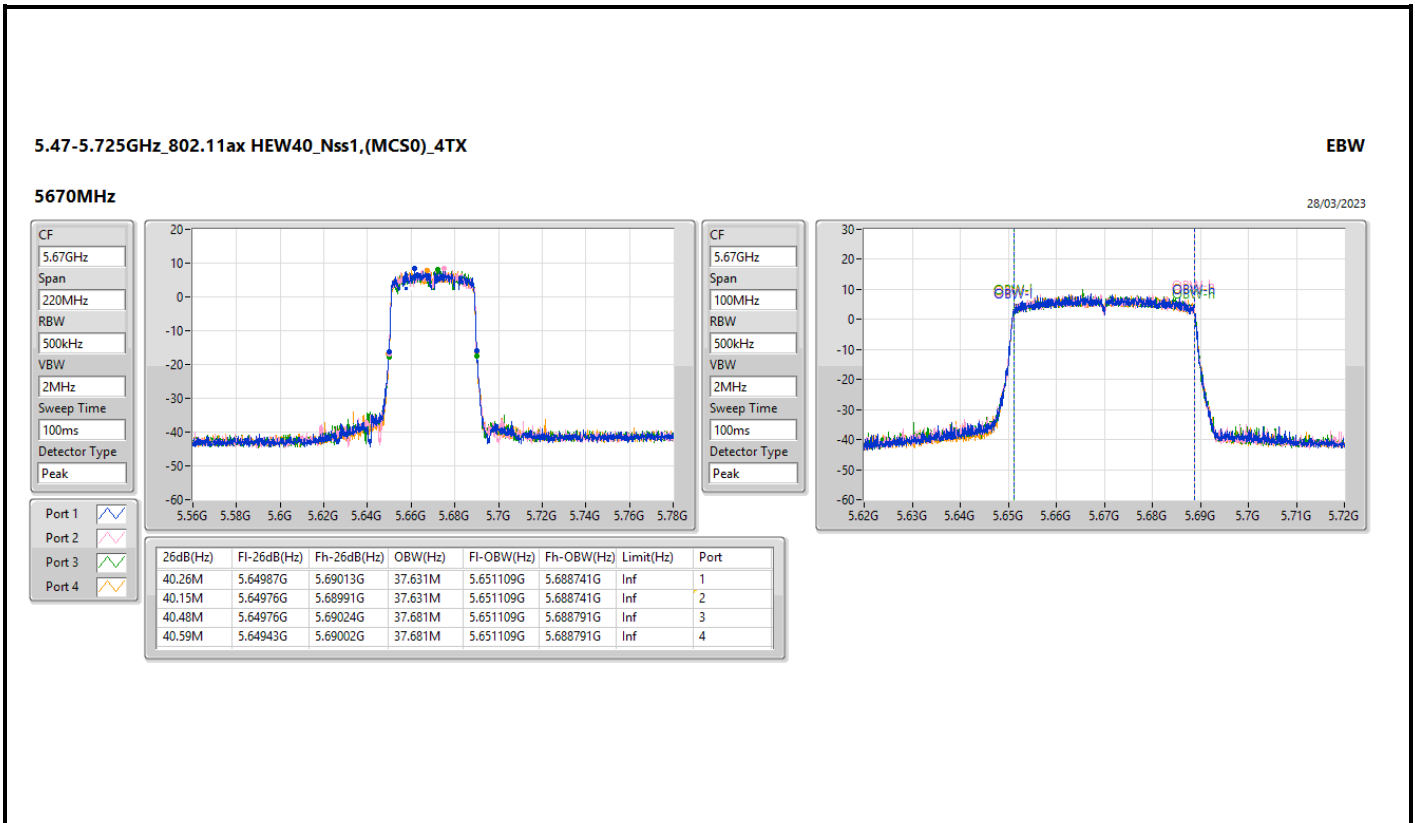

5.47-5.725GHz_802.11ax HEW40_Nss1,(MCS0)_4TX

EBW

5510MHz

28/03/2023

5.47-5.725GHz_802.11ax HEW40_Nss1,(MCS0)_4TX

EBW

5550MHz

28/03/2023