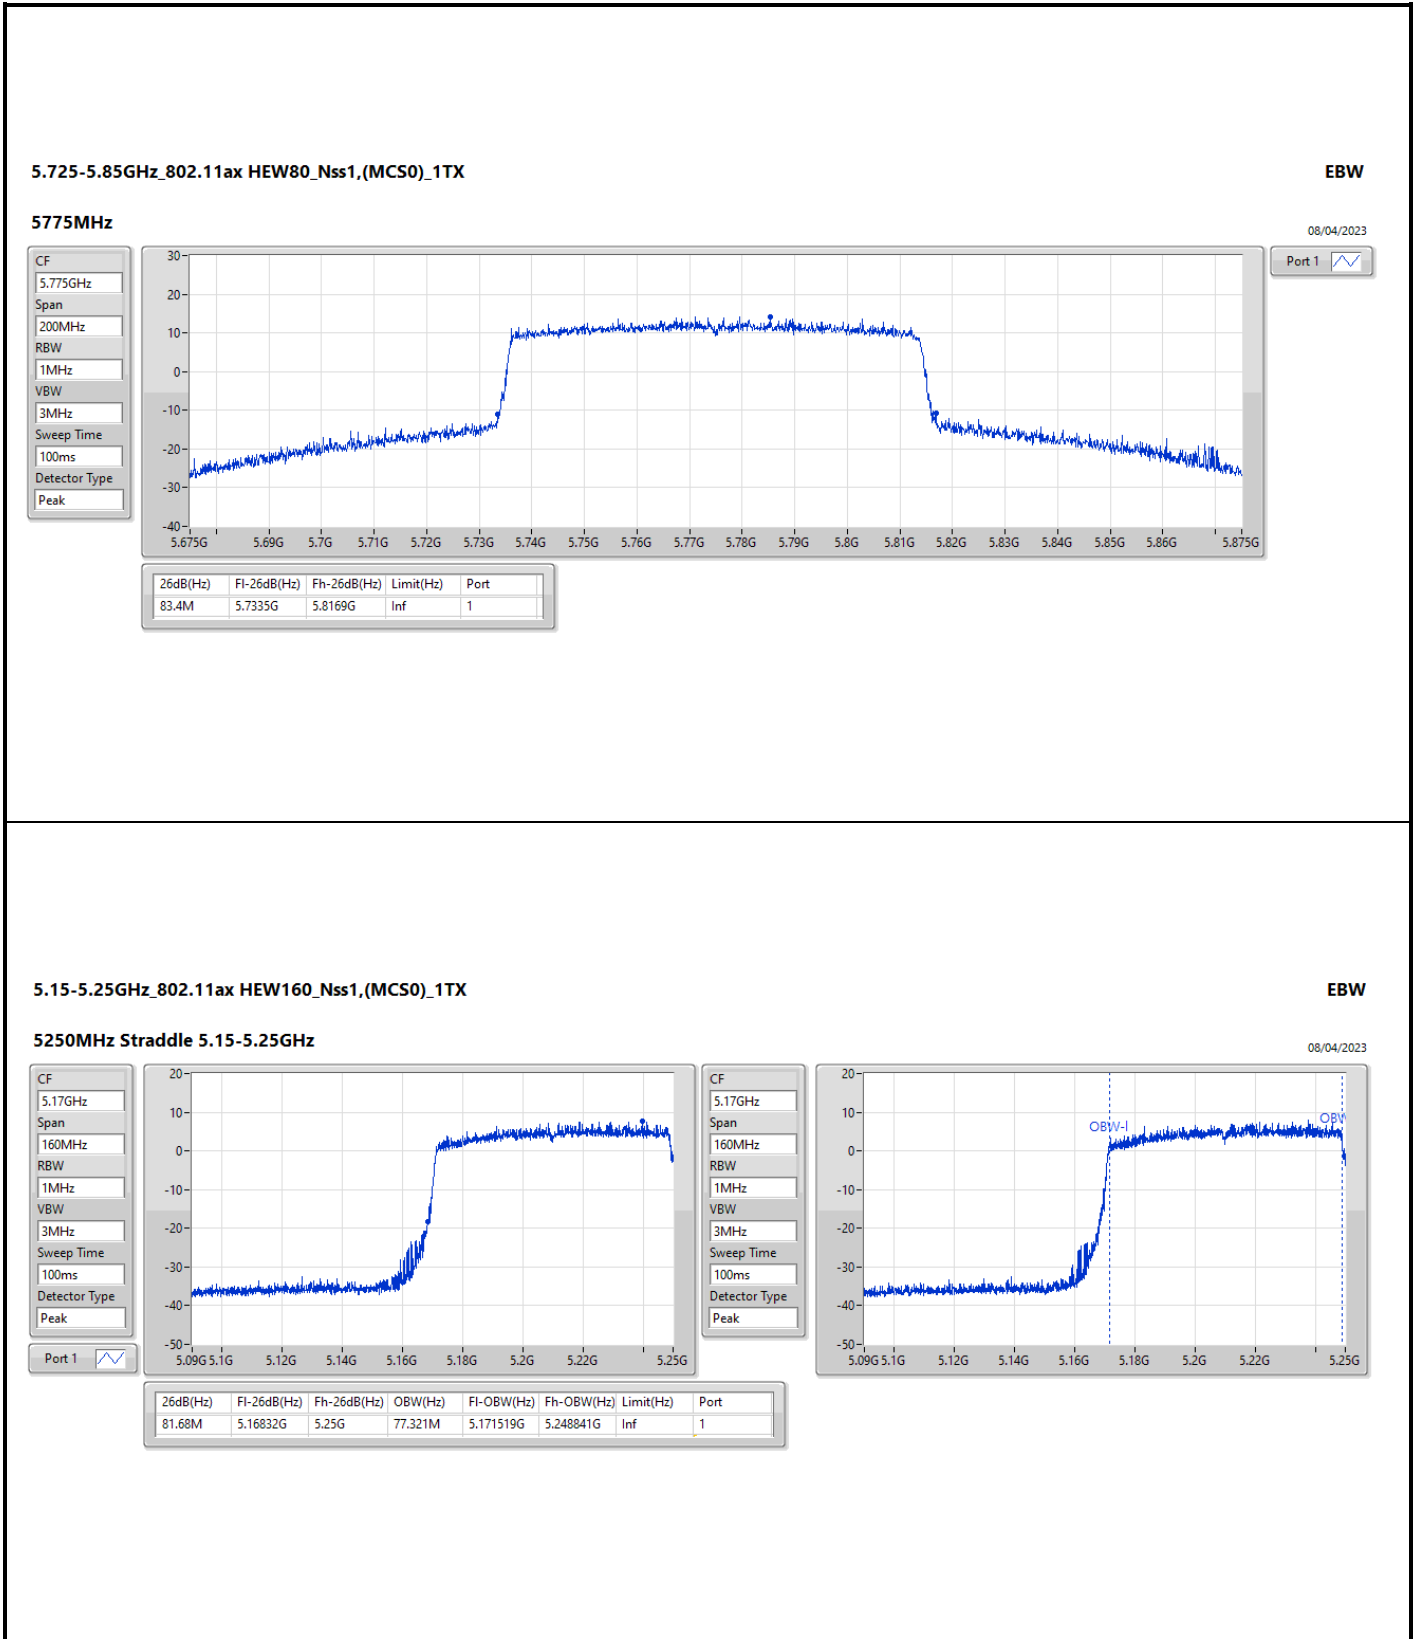

08/04/2023

5.725-5.85GHz_802.11ax HEW80_Nss1,(MCS0)_1TX

EBW

5690MHz Straddle 5.725-5.85GHz

08/04/2023

5.25-5.35GHz_802.11ax HEW160_Nss1,(MCS0)_1TX

EBW

5250MHz Straddle 5.25-5.35GHz