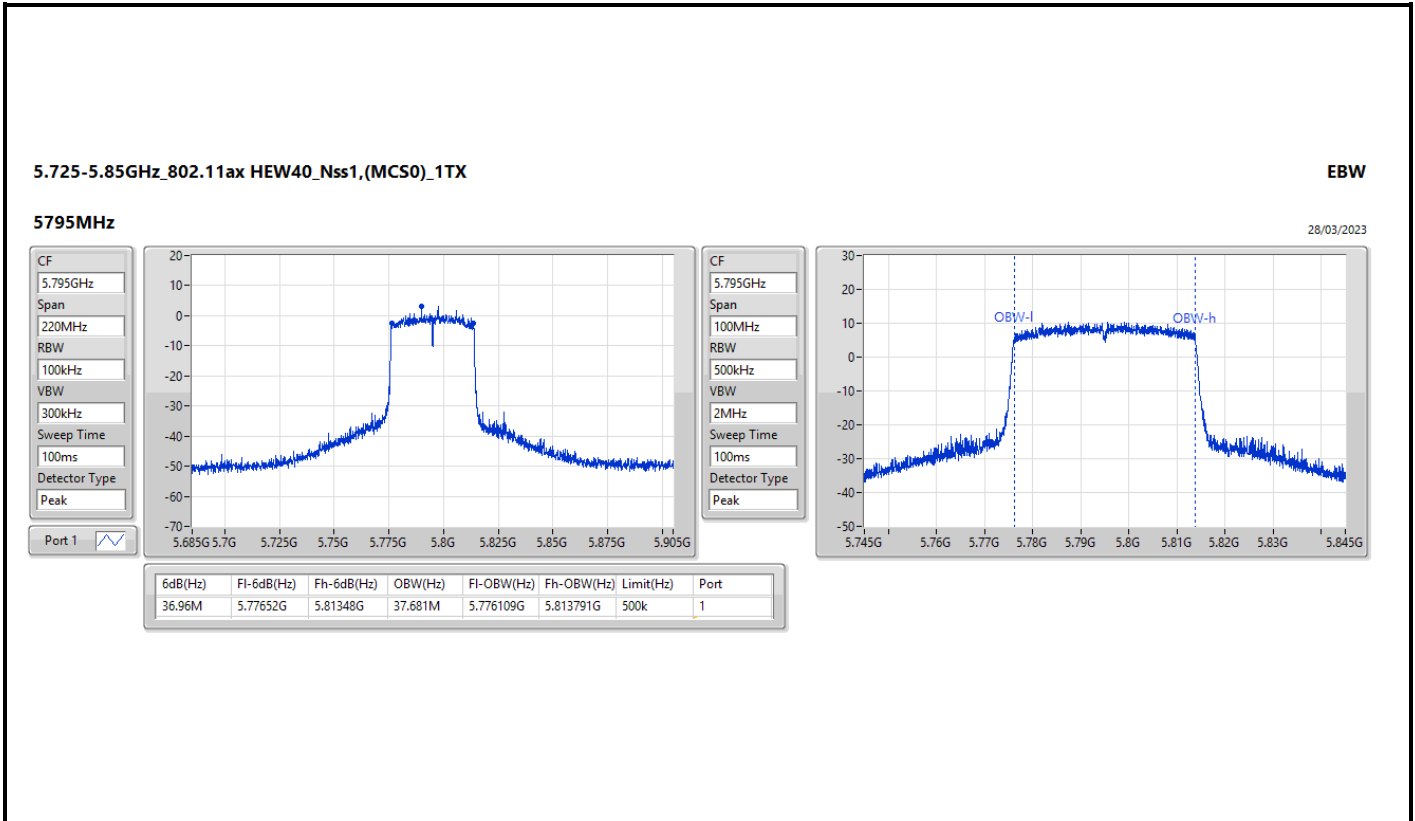

5.47-5.725GHz_802.11a_Nss1,(6Mbps)_2TX

EBW

5500MHz

28/03/2023

CF: 5.5GHz
 Span: 110MHz
 RBW: 200kHz
 VBW: 1MHz
 Sweep Time: 100ms
 Detector Type: Peak

CF: 5.5GHz
 Span: 44MHz
 RBW: 200kHz
 VBW: 1MHz
 Sweep Time: 100ms
 Detector Type: Peak