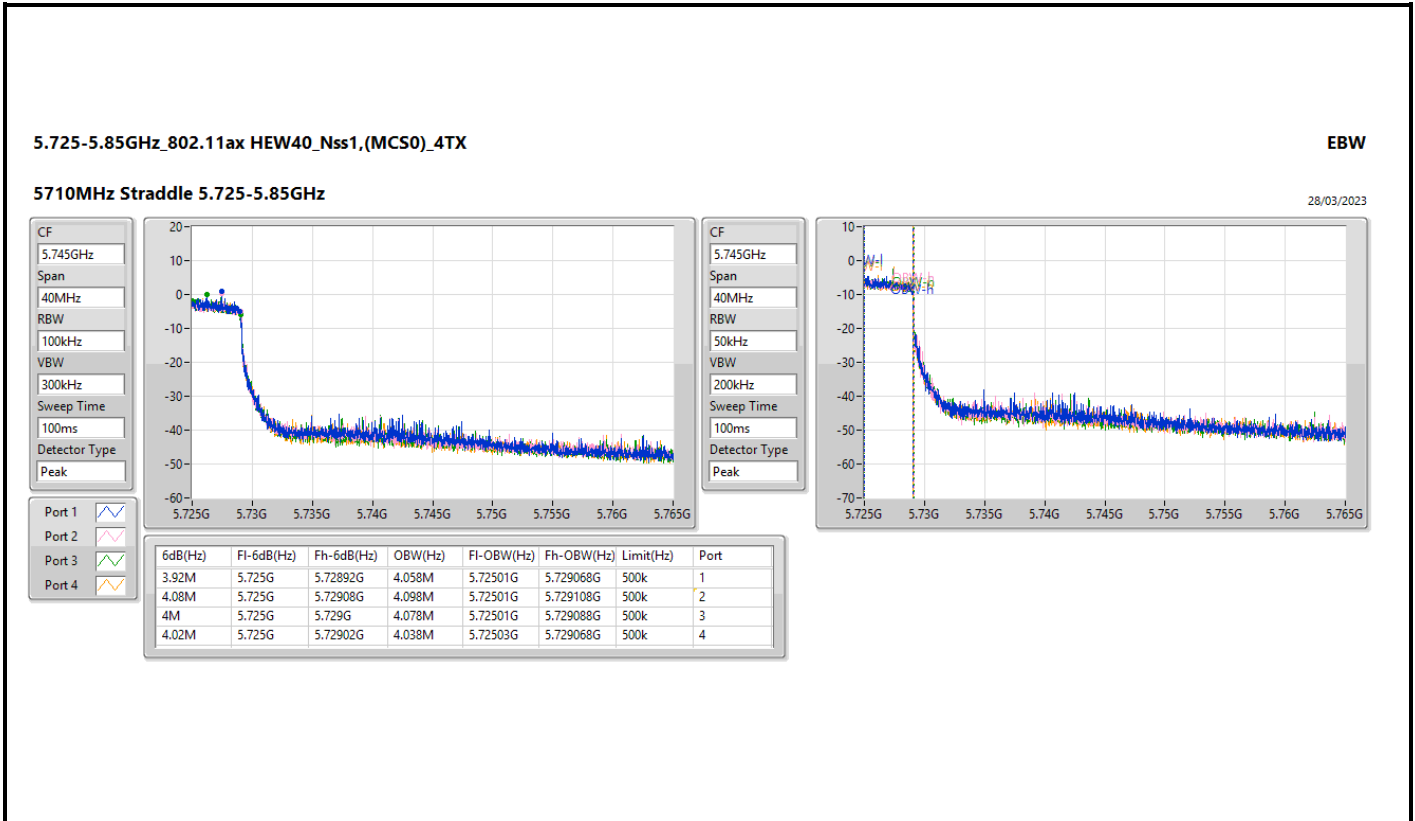

5.47-5.725GHz_802.11ax HEW40_Nss1,(MCS0)_4TX

EBW

5510MHz

28/03/2023

5.47-5.725GHz_802.11ax HEW40_Nss1,(MCS0)_4TX

EBW

5550MHz

28/03/2023