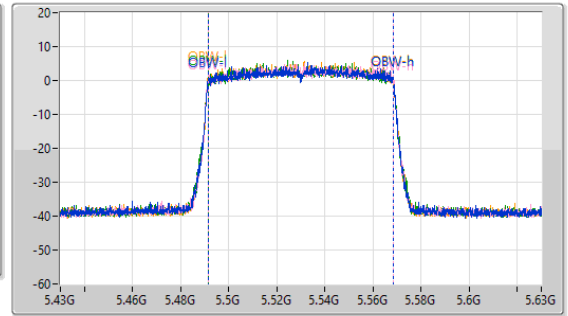

5.47-5.725GHz_802.11ax HEW80_Nss1,(MCS0)_4TX

EBW

5530MHz

28/03/2023