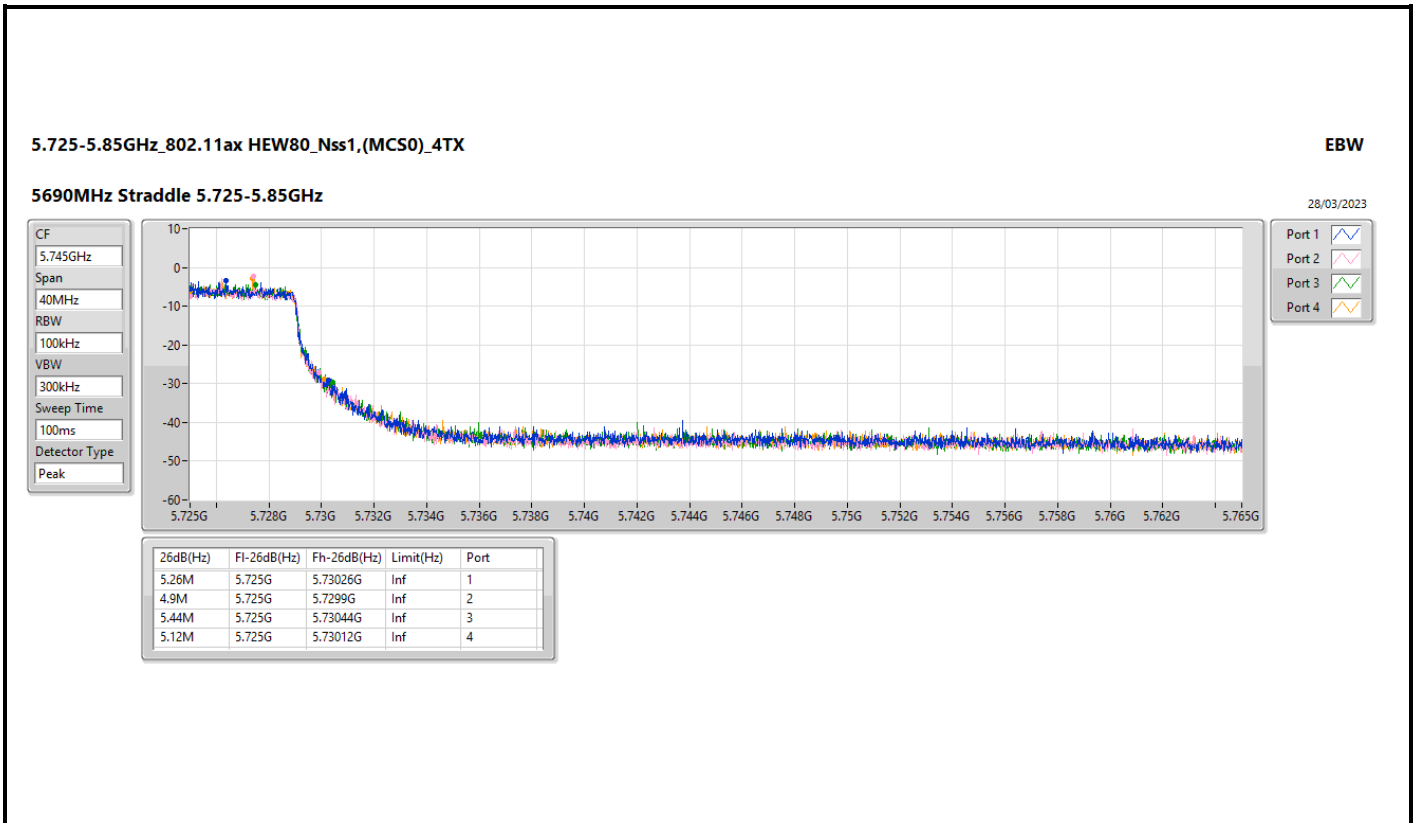

5.47-5.725GHz_802.11ax HEW80_Nss1,(MCS0)_4TX

EBW

5690MHz Straddle 5.47-5.725GHz

28/03/2023

5.725-5.85GHz_802.11ax HEW80_Nss1,(MCS0)_4TX

EBW

5690MHz Straddle 5.725-5.85GHz

28/03/2023