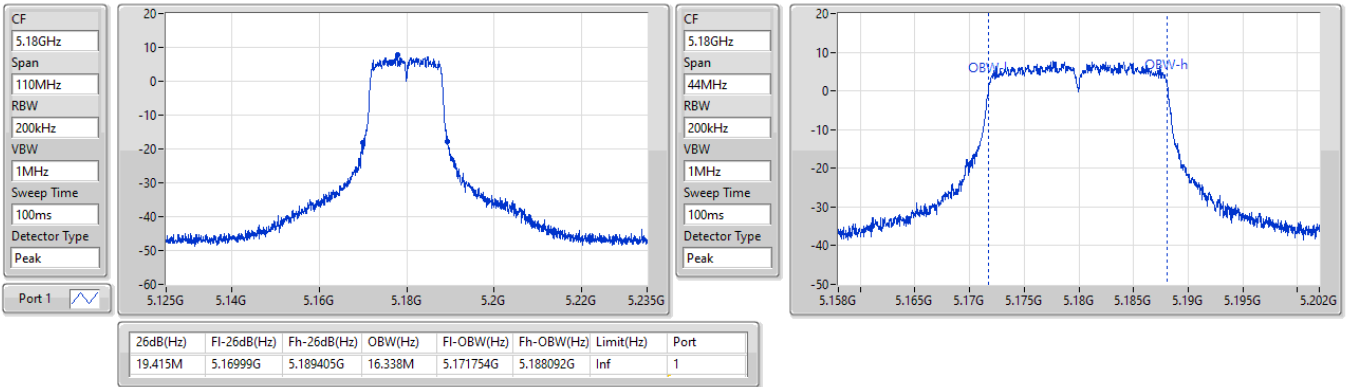

5775MHz	Pass	500k	75.24M	77.461M
802.11ax HEW160_Nss1,(MCS0)_1TX	-	-	-	-
5250MHz Straddle 5.15-5.25GHz	Pass	Inf	81.68M	77.321M
5250MHz Straddle 5.25-5.35GHz	Pass	Inf	81.44M	77.321M
5570MHz	Pass	Inf	164.56M	155.122M

Port X-N dB = Port X 6dB down bandwidth for 5.725-5.85GHz band / 26dB down bandwidth for other band
Port X-OBW = Port X 99% occupied bandwidth

5.15-5.25GHz_802.11a_Nss1,(6Mbps)_1TX

EBW

5180MHz

07/04/2023

5.15-5.25GHz_802.11a_Nss1,(6Mbps)_1TX