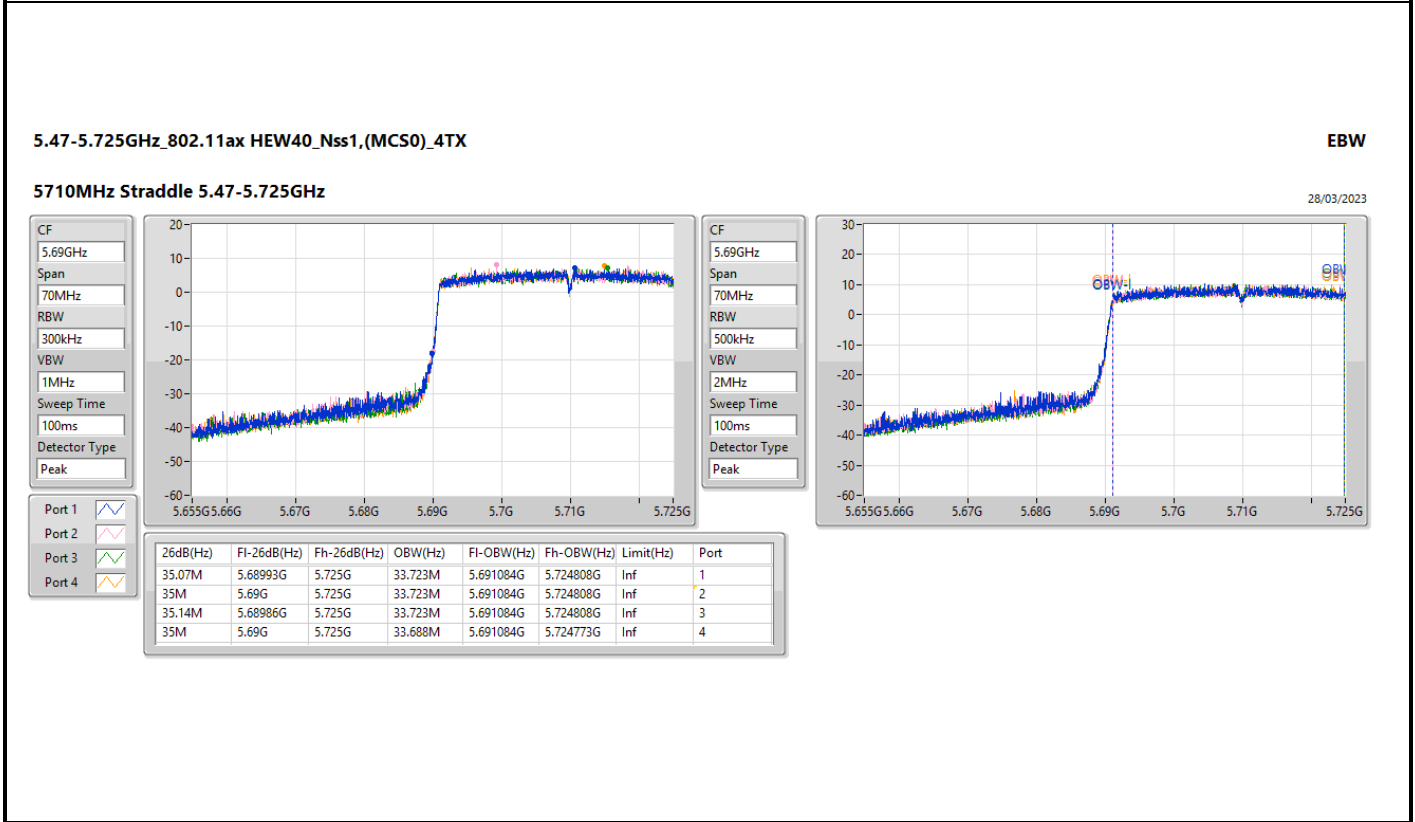

5.47-5.725GHz_802.11ax HEW40_Nss1,(MCS0)_4TX

EBW

5510MHz

28/03/2023

5.47-5.725GHz_802.11ax HEW40_Nss1,(MCS0)_4TX

EBW

5550MHz

28/03/2023