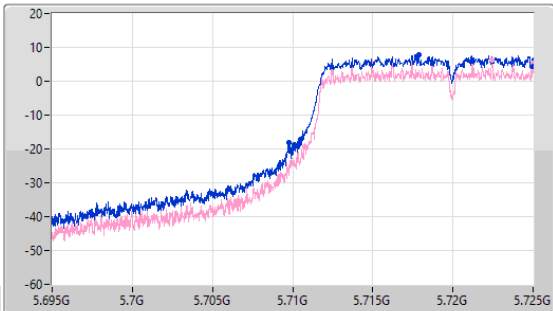

EBW

5580MHz

28/03/2023

CF: 5.58GHz
 Span: 110MHz
 RBW: 200kHz
 VBW: 1MHz
 Sweep Time: 100ms
 Detector Type: Peak

CF: 5.58GHz
 Span: 44MHz
 RBW: 200kHz
 VBW: 1MHz
 Sweep Time: 100ms
 Detector Type: Peak

26dB(Hz)	Fl-26dB(Hz)	Fh-26dB(Hz)	OBW(Hz)	Fl-OBW(Hz)	Fh-OBW(Hz)	Limit(Hz)	Port
19.195M	5.570045G	5.58924G	16.316M	5.571776G	5.588092G	Inf	1
19.415M	5.569825G	5.58924G	16.338M	5.571776G	5.588114G	Inf	2

5.47-5.725GHz_802.11a_Nss1,(6Mbps)_2TX

EBW

5700MHz

28/03/2023

CF: 5.7GHz
 Span: 110MHz
 RBW: 200kHz
 VBW: 1MHz
 Sweep Time: 100ms
 Detector Type: Peak

CF: 5.7GHz
 Span: 44MHz
 RBW: 200kHz
 VBW: 1MHz
 Sweep Time: 100ms
 Detector Type: Peak

26dB(Hz)	Fl-26dB(Hz)	Fh-26dB(Hz)	OBW(Hz)	Fl-OBW(Hz)	Fh-OBW(Hz)	Limit(Hz)	Port
18.81M	5.69043G	5.70924G	16.316M	5.691776G	5.708092G	Inf	1
19.03M	5.690375G	5.709405G	16.316M	5.691798G	5.708114G	Inf	2

5.47-5.725GHz_802.11a_Nss1,(6Mbps)_2TX

EBW

5720MHz Straddle 5.47-5.725GHz

28/03/2023

CF: 5.71GHz
 Span: 30MHz
 RBW: 200kHz
 VBW: 1MHz
 Sweep Time: 100ms
 Detector Type: Peak

CF: 5.71GHz
 Span: 30MHz
 RBW: 200kHz
 VBW: 1MHz
 Sweep Time: 100ms
 Detector Type: Peak