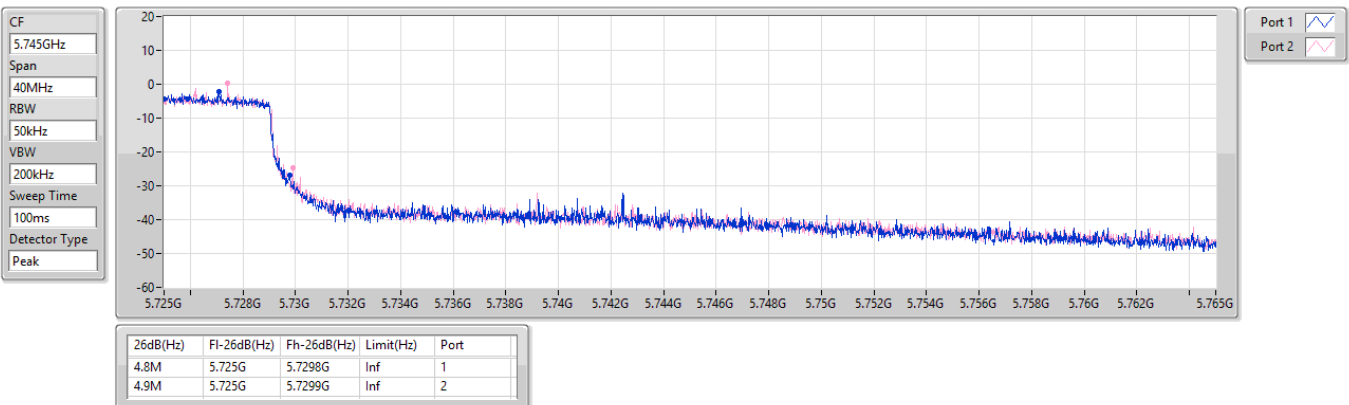

EBW

5710MHz Straddle 5.725-5.85GHz

28/03/2023

5.725-5.85GHz_802.11ax HEW40_Nss1,(MCS0)_2TX

EBW

5710MHz Straddle 5.725-5.85GHz

28/03/2023

CF: 5.755GHz
Span: 100MHz
RBW: 500kHz
VBW: 2MHz
Sweep Time: 100ms
Detector Type: Peak

Port 1:

Port 2:

5.725-5.85GHz_802.11ax HEW40_Nss1,(MCS0)_2TX EBW

5795MHz 28/03/2023

CF: 5.795GHz
Span: 100MHz
RBW: 500kHz
VBW: 2MHz
Sweep Time: 100ms
Detector Type: Peak

Port 1:

Port 2:

26dB(Hz)	Fl-26dB(Hz)	Fh-26dB(Hz)	Limit(Hz)	Port
40.75M	5.77465G	5.8154G	Inf	1
40.5M	5.7746G	5.8151G	Inf	2