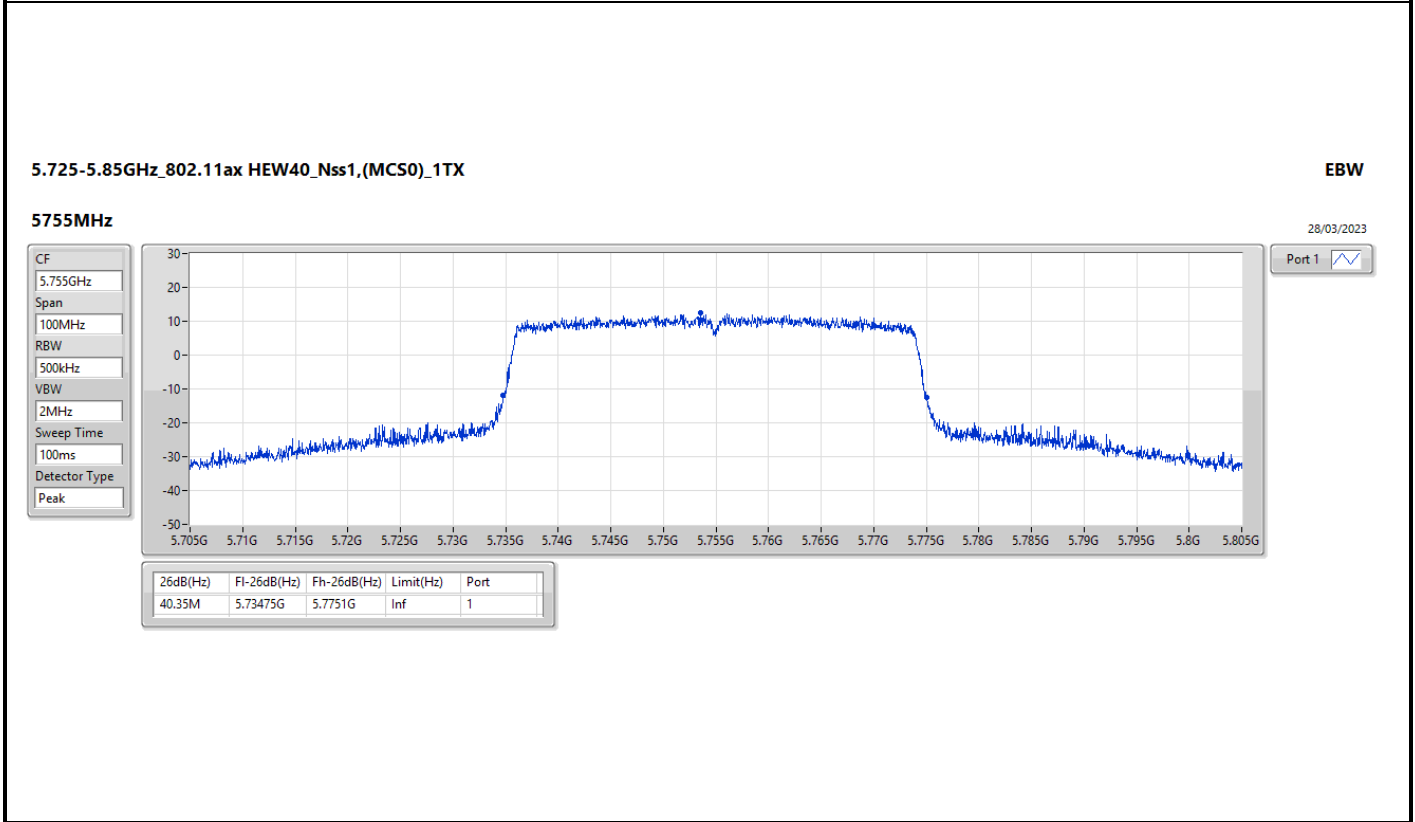

5.47-5.725GHz_802.11a_Nss1,(6Mbps)_2TX

EBW

5500MHz

28/03/2023

CF: 5.5GHz
 Span: 110MHz
 RBW: 200kHz
 VBW: 1MHz
 Sweep Time: 100ms
 Detector Type: Peak

CF: 5.5GHz
 Span: 44MHz
 RBW: 200kHz
 VBW: 1MHz
 Sweep Time: 100ms
 Detector Type: Peak