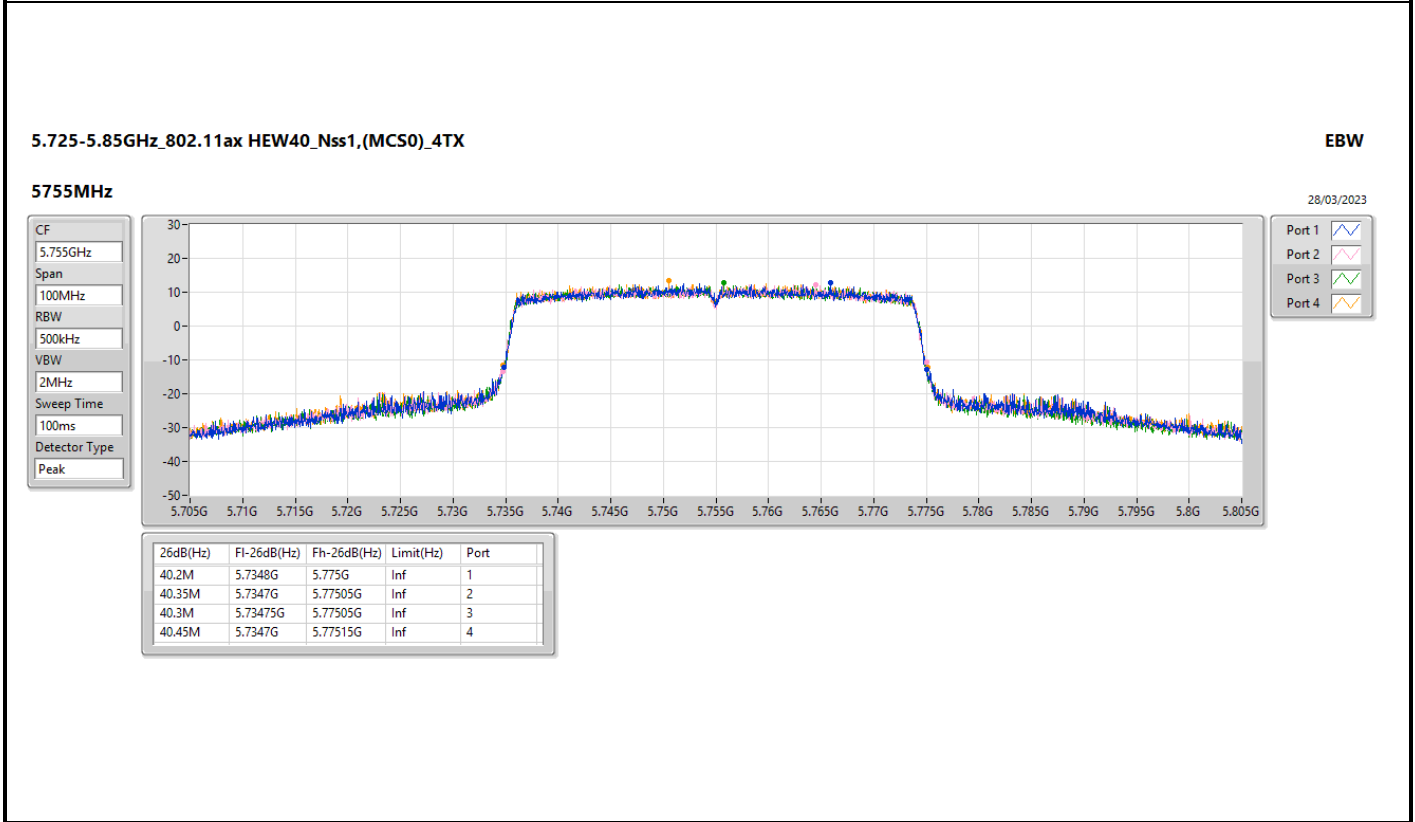

5.47-5.725GHz_802.11ax HEW40_Nss1,(MCS0)_4TX

EBW

5510MHz

28/03/2023

5.47-5.725GHz_802.11ax HEW40_Nss1,(MCS0)_4TX

EBW

5550MHz

28/03/2023