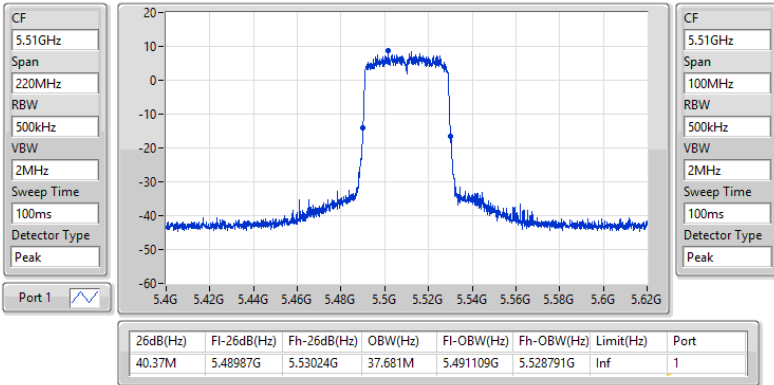

5.47-5.725GHz_802.11ax HEW40_Nss1,(MCS0)_1TX

EBW

5510MHz

28/03/2023