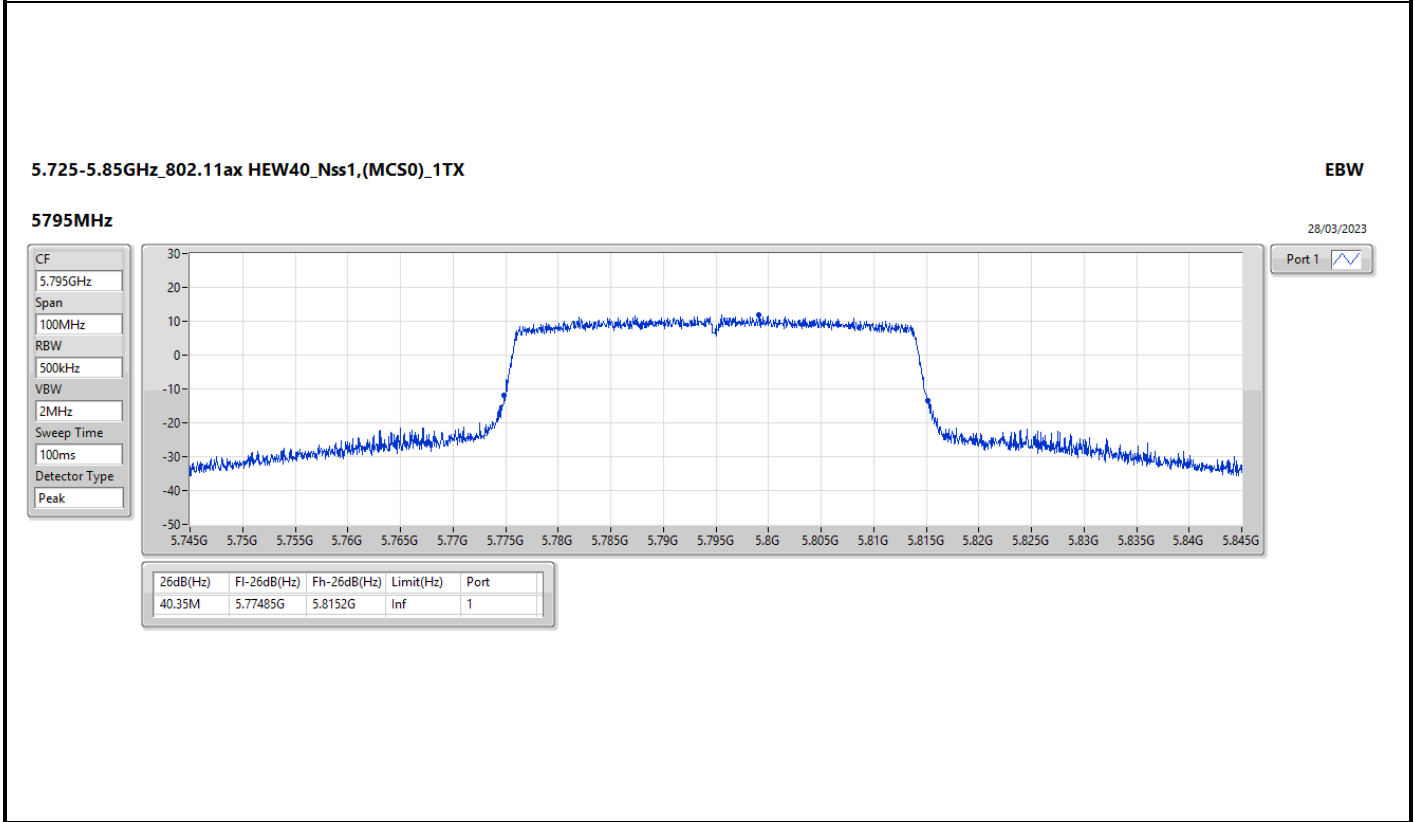

5.47-5.725GHz_802.11a_Nss1,(6Mbps)_2TX

EBW

5500MHz

28/03/2023

CF: 5.5GHz
 Span: 110MHz
 RBW: 200kHz
 VBW: 1MHz
 Sweep Time: 100ms
 Detector Type: Peak

CF: 5.5GHz
 Span: 44MHz
 RBW: 200kHz
 VBW: 1MHz
 Sweep Time: 100ms
 Detector Type: Peak