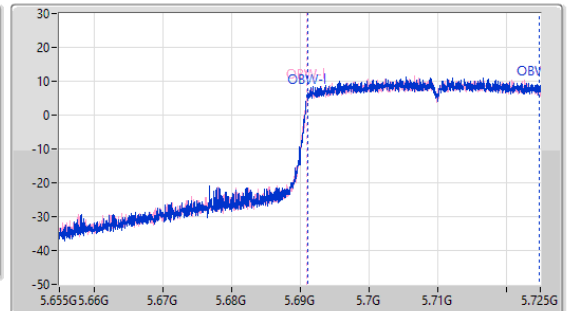

EBW

5670MHz

28/03/2023

CF: 5.67GHz
 Span: 220MHz
 RBW: 500kHz
 VBW: 2MHz
 Sweep Time: 100ms
 Detector Type: Peak

CF: 5.67GHz
 Span: 100MHz
 RBW: 500kHz
 VBW: 2MHz
 Sweep Time: 100ms
 Detector Type: Peak

26dB(Hz)	Fl-26dB(Hz)	Fh-26dB(Hz)	OBW(Hz)	Fl-OBW(Hz)	Fh-OBW(Hz)	Limit(Hz)	Port
40.48M	5.64965G	5.69013G	37.631M	5.651109G	5.688741G	Inf	1
40.37M	5.64976G	5.69013G	37.681M	5.651109G	5.688791G	Inf	2

5.47-5.725GHz_802.11ax HEW40_Nss1,(MCS0)_2TX

EBW

5710MHz Straddle 5.47-5.725GHz

28/03/2023

CF: 5.69GHz
 Span: 70MHz
 RBW: 300kHz
 VBW: 1MHz
 Sweep Time: 100ms
 Detector Type: Peak

CF: 5.69GHz
 Span: 70MHz
 RBW: 500kHz
 VBW: 2MHz
 Sweep Time: 100ms
 Detector Type: Peak

EBW

5710MHz Straddle 5.725-5.85GHz

28/03/2023

5.725-5.85GHz_802.11ax HEW40_Nss1,(MCS0)_2TX

EBW

5710MHz Straddle 5.725-5.85GHz

28/03/2023

CF: 5.755GHz
Span: 100MHz
RBW: 500kHz
VBW: 2MHz
Sweep Time: 100ms
Detector Type: Peak