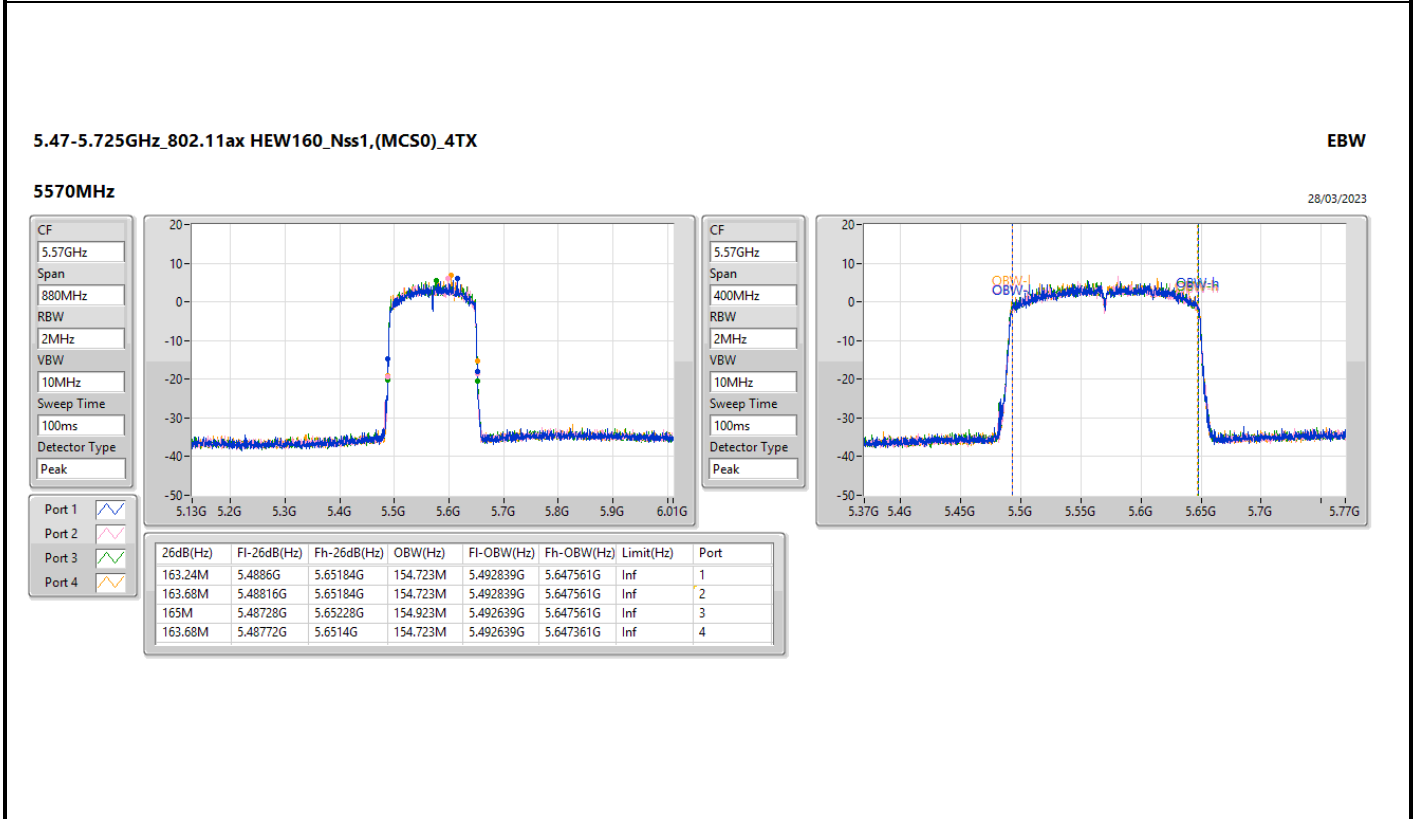

5.47-5.725GHz_802.11ax HEW80_Nss1,(MCS0)_4TX

EBW

5690MHz Straddle 5.47-5.725GHz

28/03/2023

5.725-5.85GHz_802.11ax HEW80_Nss1,(MCS0)_4TX

EBW

5690MHz Straddle 5.725-5.85GHz

28/03/2023