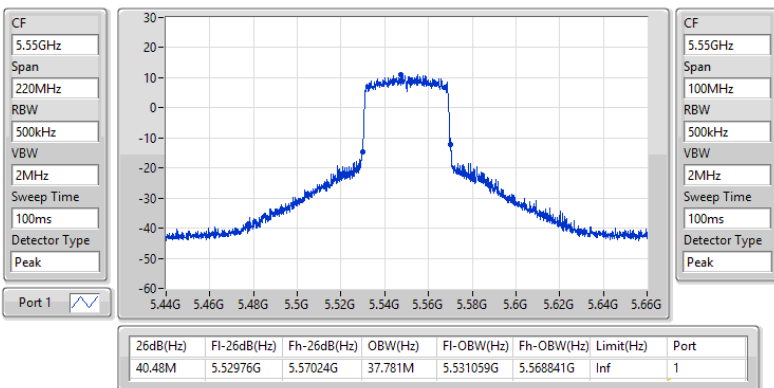

5.47-5.725GHz_802.11ax HEW40_Nss1,(MCS0)_1TX

EBW

5510MHz

28/03/2023

5.47-5.725GHz_802.11ax HEW40_Nss1,(MCS0)_1TX

EBW

5550MHz

28/03/2023

5.47-5.725GHz_802.11a_Nss1,(6Mbps)_2TX

EBW

5500MHz

28/03/2023

CF: 5.5GHz
 Span: 110MHz
 RBW: 200kHz
 VBW: 1MHz
 Sweep Time: 100ms
 Detector Type: Peak

CF: 5.5GHz
 Span: 44MHz
 RBW: 200kHz
 VBW: 1MHz
 Sweep Time: 100ms
 Detector Type: Peak