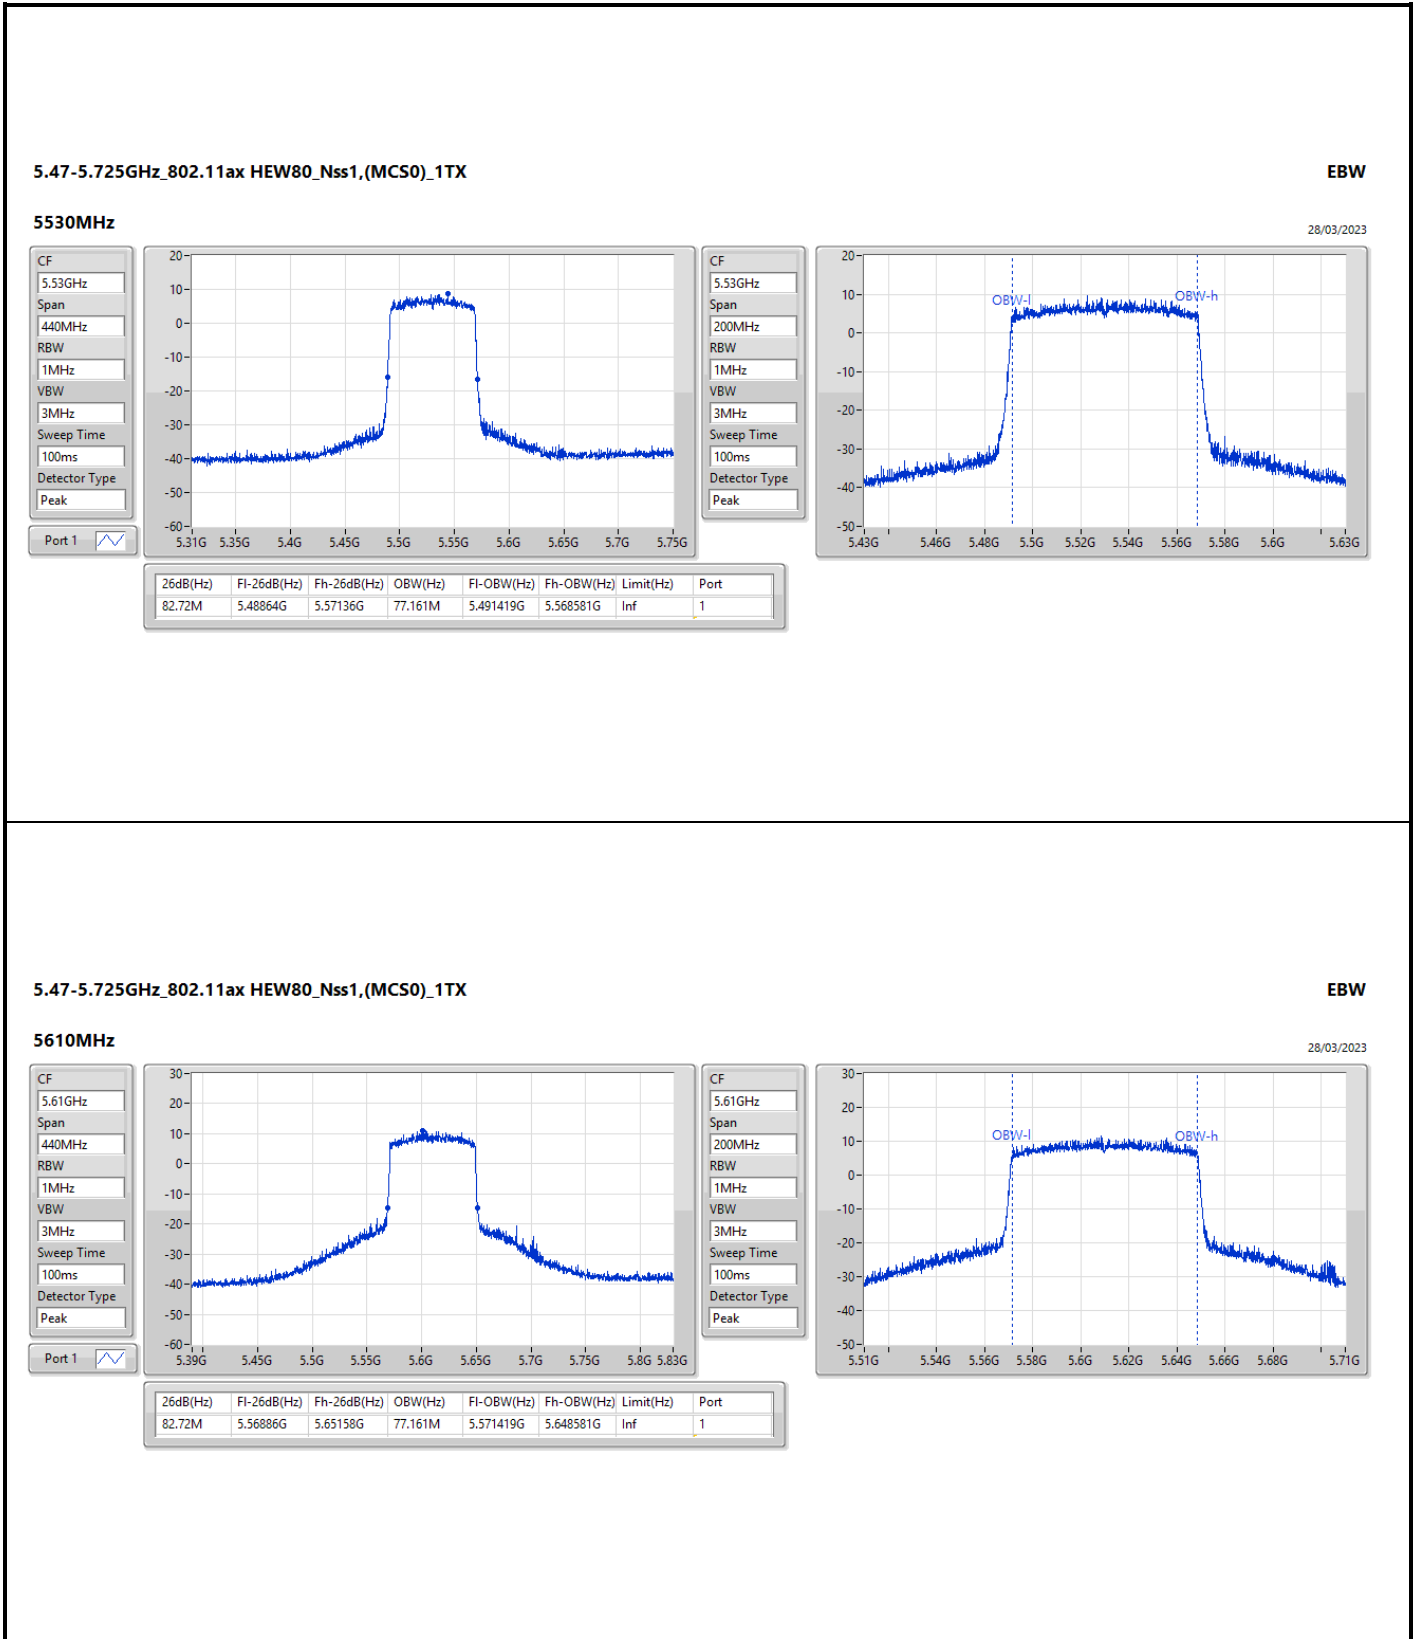

5.47-5.725GHz_802.11a_Nss1,(6Mbps)_2TX

EBW

5500MHz

28/03/2023

CF: 5.5GHz
 Span: 110MHz
 RBW: 200kHz
 VBW: 1MHz
 Sweep Time: 100ms
 Detector Type: Peak

CF: 5.5GHz
 Span: 44MHz
 RBW: 200kHz
 VBW: 1MHz
 Sweep Time: 100ms
 Detector Type: Peak