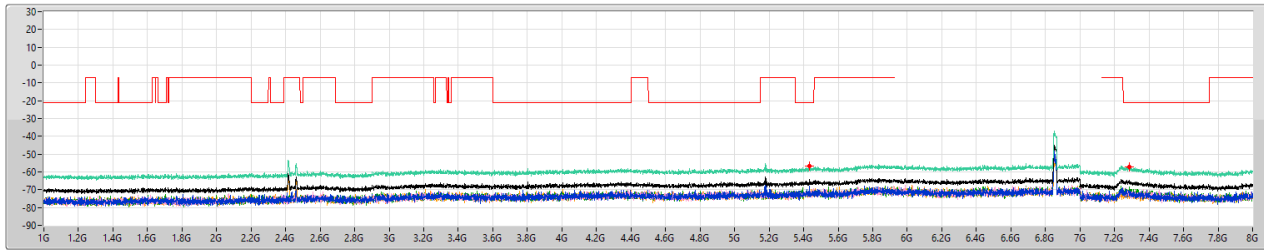

6.525-6.875GHz_802.11ax HEW20_Nss1,(MCS0)_4TX

CSE Other [PK]

6855MHz

02/03/2023

F-Start(Hz)	F-Stop(Hz)	RBW(Hz)	Type	Freq(Hz)	EIRP(dBm)	Limit(dBm)	Margin(dB)	DG(dB)	Ref1(dB)	Psum(dBm)	P1(dBm)	P2(dBm)	P3(dBm)	P4(dBm)
1G	8G	1M	PK	5.43275G	-56.68	-21.20	-35.48	7.65	0.00	-64.33	-67.95	-70.73	-71.86	-72.31
1G	8G	1M	PK	7.28513G	-57.08	-21.20	-35.88	7.65	0.00	-64.73	-72.09	-71.43	-68.37	-72.44

6.525-6.875GHz_802.11ax HEW20_Nss1,(MCS0)_4TX

CSE Other [AV]

6855MHz

02/03/2023