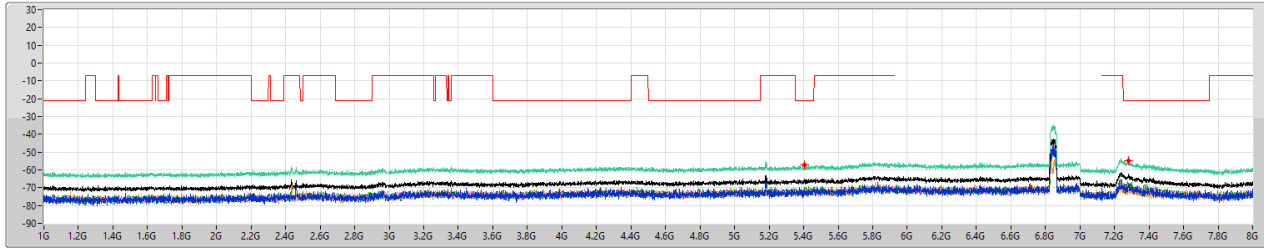

6.525-6.875GHz_802.11ax HEW40_Nss1,(MCS0)_4TX

CSE Other [PK]

6845MHz

02/03/2023

F-Start(Hz)	F-Stop(Hz)	RBW(Hz)	Type	Freq(Hz)	EIRP(dBm)	Limit(dBm)	Margin(dB)	DG(dB)	RefI(dB)	Psum(dBm)	P1(dBm)	P2(dBm)	P3(dBm)	P4(dBm)
1G	8G	1M	PK	5.403G	-57.33	-21.20	-36.13	7.65	0.00	-64.98	-71.25	-72.31	-70.31	-70.40
1G	8G	1M	PK	7.27988G	-54.89	-21.20	-33.69	7.65	0.00	-62.54	-68.15	-68.87	-68.41	-68.87

6.525-6.875GHz_802.11ax HEW40_Nss1,(MCS0)_4TX

CSE Other [AV]

6845MHz

02/03/2023