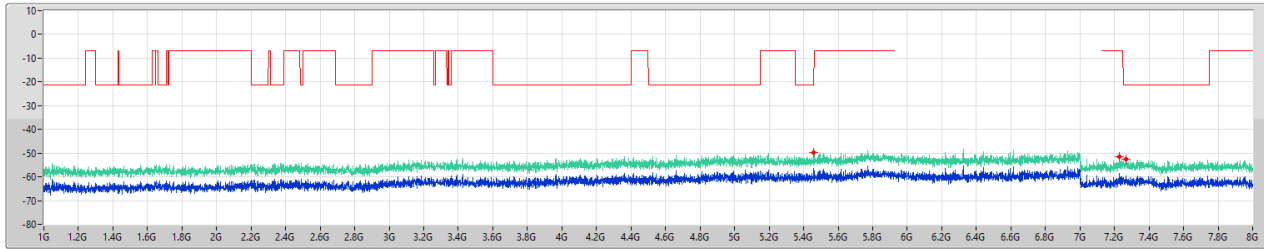

CSE (Band Reject Filter)_Radio 3-1T1S
For other test frequencies (Harmonic 1GHz ~ 8GHz)

Appendix E.3

6.875-7.125GHz_802.11ax HEW20_Nss1,(MCS0)_1TX

CSE Other [PK]

6995MHz

10/04/2023

F-Start(Hz)	F-Stop(Hz)	RBW(Hz)	Type	Freq(Hz)	EIRP(dBm)	Limit(dBm)	Margin(dB)	DG(dB)	RefI(dB)	Psum(dBm)	P1(dBm)
1G	8G	1M	PK	5.45813G	-49.68	-21.20	-28.48	6.80	0.00	-56.48	-56.48
1G	8G	1M	PK	7.22913G	-51.65	-7.00	-44.65	6.80	0.00	-58.45	-58.45
1G	8G	1M	PK	7.2665G	-52.70	-21.20	-31.50	6.80	0.00	-59.50	-59.50

6.875-7.125GHz_802.11ax HEW20_Nss1,(MCS0)_1TX

CSE Other [AV]

6995MHz

10/04/2023