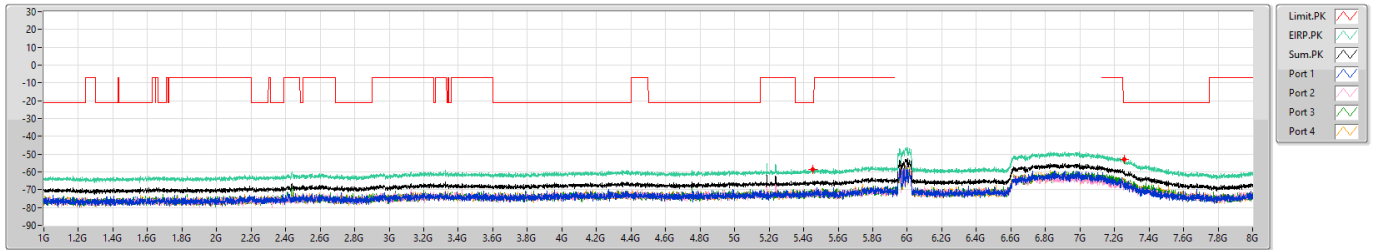

5.925-6.425GHz_802.11ax HEW80_Nss1,(MCS0)_4TX

CSE Other [PK]

5985MHz

01/03/2023