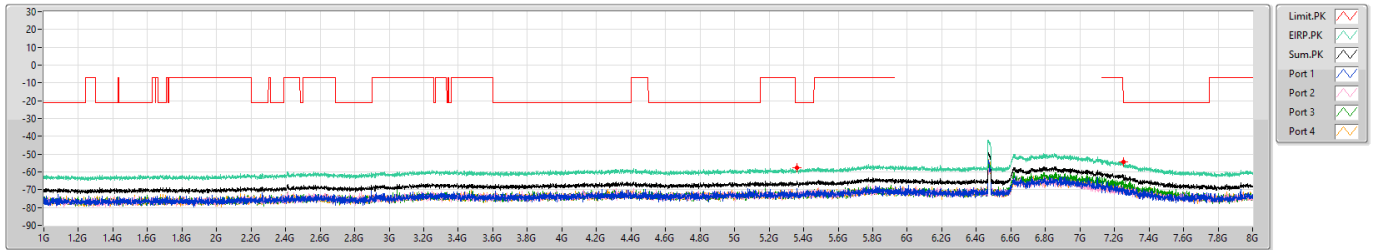

6.425-6.525GHz_802.11ax HEW20_Nss1,(MCS0)_4TX

CSE Other [PK]

6475MHz

01/03/2023

F-Start(Hz)	F-Stop(Hz)	RBW(Hz)	Type	Freq(Hz)	EIRP(dBm)	Limit(dBm)	Margin(dB)	DG(dB)	Ref1(dB)	Psum(dBm)	P1(dBm)	P2(dBm)	P3(dBm)	P4(dBm)
1G	8G	1M	PK	5.36275G	-57.87	-21.20	-36.67	7.31	0.00	-65.18	-71.36	-70.34	-71.66	-71.56
1G	8G	1M	PK	7.25188G	-54.58	-21.20	-33.38	7.31	0.00	-61.89	-69.91	-71.17	-65.50	-67.96

6.425-6.525GHz_802.11ax HEW20_Nss1,(MCS0)_4TX

CSE Other [AV]

6475MHz

01/03/2023