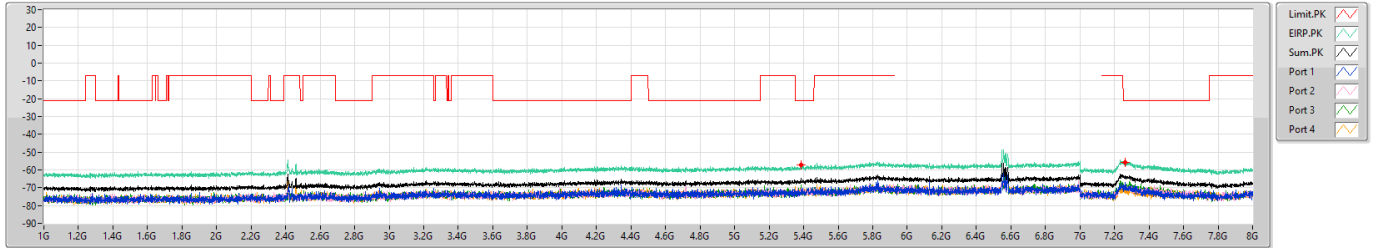

6.525-6.875GHz_802.11ax HEW40_Nss1,(MCS0)_4TX

CSE Other [PK]

6565MHz

02/03/2023

F-Start(Hz)	F-Stop(Hz)	RBW(Hz)	Type	Freq(Hz)	EIRP(dBm)	Limit(dBm)	Margin(dB)	DG(dB)	Ref1(dB)	Psum(dBm)	P1(dBm)	P2(dBm)	P3(dBm)	P4(dBm)
1G	8G	1M	PK	5.38375G	-56.99	-21.20	-35.79	7.65	0.00	-64.64	-70.41	-72.31	-68.64	-72.42
1G	8G	1M	PK	7.26238G	-55.60	-21.20	-34.40	7.65	0.00	-63.25	-67.55	-69.70	-68.49	-73.17

6.525-6.875GHz_802.11ax HEW40_Nss1,(MCS0)_4TX

CSE Other [AV]

6565MHz

02/03/2023