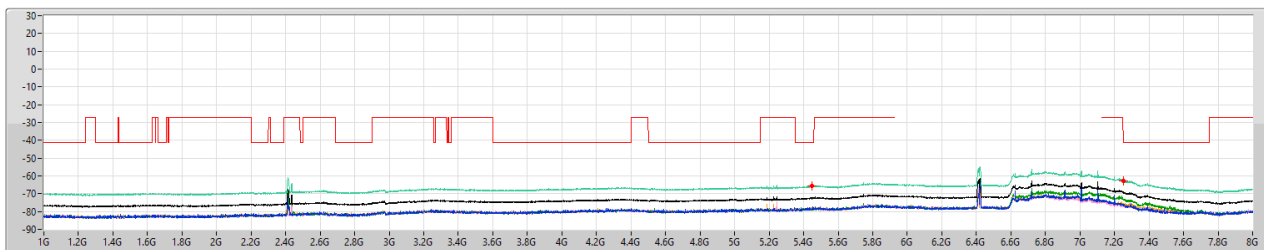

5.925-6.425GHz_802.11ax HEW20_Nss1,(MCS0)_4TX

CSE Other [PK]

6415MHz

01/03/2023

5.925-6.425GHz_802.11ax HEW20_Nss1,(MCS0)_4TX

CSE Other [AV]

6415MHz

01/03/2023