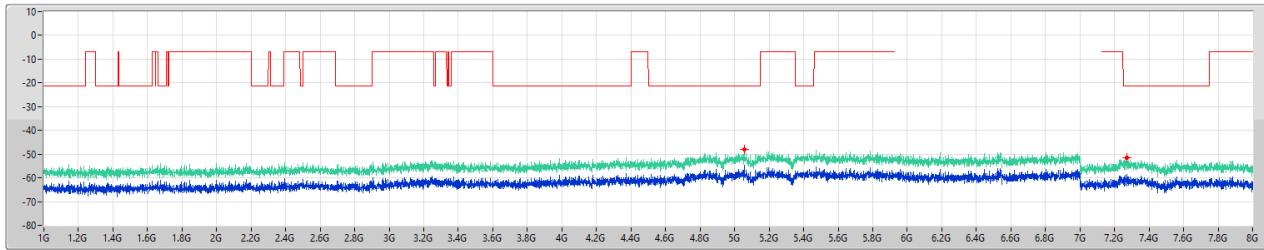

CSE (Band Reject Filter)_Radio 3-1T1S
For other test frequencies (Harmonic 1GHz ~ 8GHz)

Appendix E.3

6.525-6.875GHz_802.11ax HEW20_Nss1,(MCS0)_1TX

CSE Other [PK]

6535MHz

10/04/2023

F-Start(Hz)	F-Stop(Hz)	RBW(Hz)	Type	Freq(Hz)	EIRP(dBm)	Limit(dBm)	Margin(dB)	DG(dB)	Ref1(dB)	Psum(dBm)	P1(dBm)
1G	8G	1M	PK	5.05738G	-47.87	-21.20	-26.67	6.80	0.00	-54.67	-54.67
1G	8G	1M	PK	7.27288G	-51.68	-21.20	-30.48	6.80	0.00	-58.48	-58.48

6.525-6.875GHz_802.11ax HEW20_Nss1,(MCS0)_1TX

CSE Other [AV]

6535MHz

10/04/2023