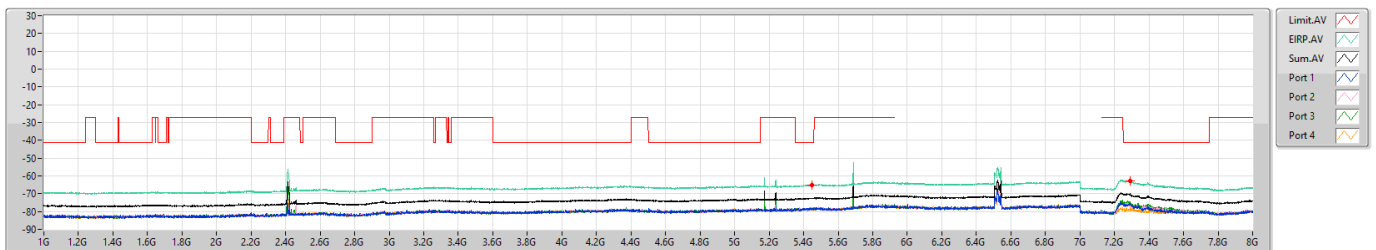

6.425-6.525GHz_802.11ax HEW40_Nss1,(MCS0)_4TX

CSE Other [PK]

6525MHz Straddle 6.425-6.525GHz

02/03/2023

6.425-6.525GHz_802.11ax HEW40_Nss1,(MCS0)_4TX

CSE Other [AV]

6525MHz Straddle 6.425-6.525GHz

02/03/2023