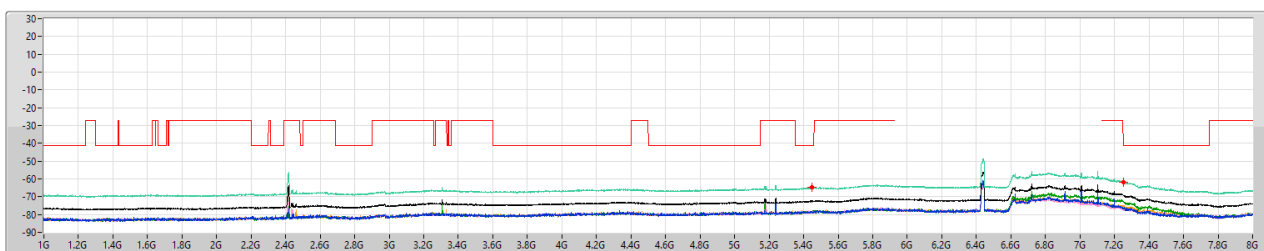

6.425-6.525GHz_802.11ax HEW20_Nss1,(MCS0)_4TX

CSE Other [PK]

6435MHz

01/03/2023

6.425-6.525GHz_802.11ax HEW20_Nss1,(MCS0)_4TX

CSE Other [AV]

6435MHz

01/03/2023