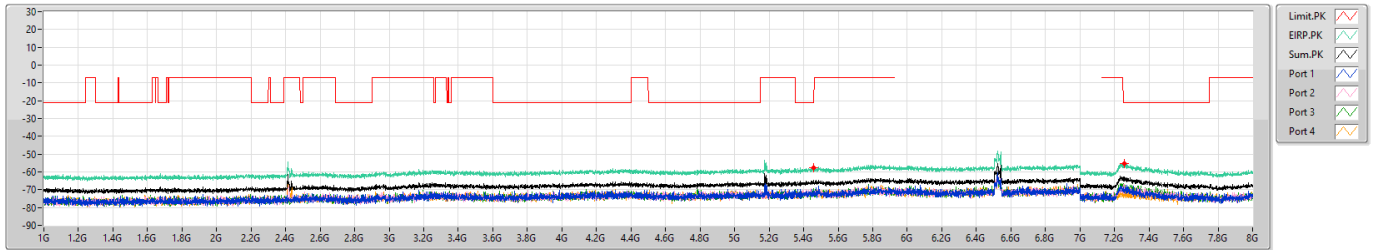

6.425-6.525GHz_802.11ax HEW40_Nss1,(MCS0)_4TX

CSE Other [PK]

6525MHz Straddle 6.425-6.525GHz

02/03/2023