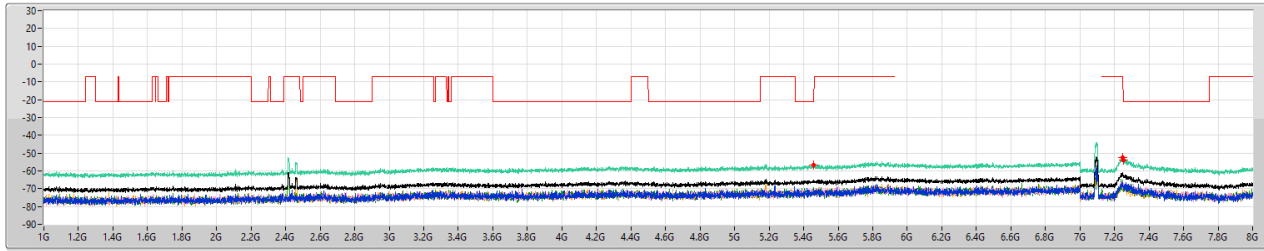

6.875-7.125GHz_802.11ax HEW20_Nss1,(MCS0)_4TX

CSE Other [PK]

7095MHz

02/03/2023

F-Start(Hz)	F-Stop(Hz)	RBW(Hz)	Type	Freq(Hz)	EIRP(dBm)	Limit(dBm)	Margin(dB)	DG(dB)	Ref1(dB)	Psum(dBm)	P1(dBm)	P2(dBm)	P3(dBm)	P4(dBm)
1G	8G	1M	PK	5.4555G	-56.89	-21.20	-35.69	8.32	0.00	-65.21	-73.42	-72.06	-69.50	-70.89
1G	8G	1M	PK	7.2475G	-52.60	-7.00	-45.60	8.32	0.00	-60.92	-67.86	-66.34	-65.28	-69.30
1G	8G	1M	PK	7.25365G	-54.03	-21.20	-32.83	8.32	0.00	-62.35	-68.86	-66.96	-71.74	-67.35

6.875-7.125GHz_802.11ax HEW20_Nss1,(MCS0)_4TX

CSE Other [AV]

7095MHz

02/03/2023