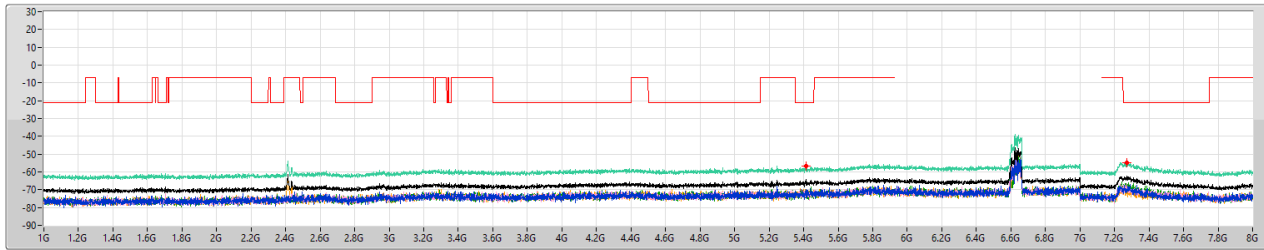

6.525-6.875GHz_802.11ax HEW80_Nss1,(MCS0)_4TX

CSE Other [PK]

6625MHz

02/03/2023

F-Start(Hz)	F-Stop(Hz)	RBW(Hz)	Type	Freq(Hz)	EIRP(dBm)	Limit(dBm)	Margin(dB)	DG(dB)	Ref1(dB)	Psum(dBm)	P1(dBm)	P2(dBm)	P3(dBm)	P4(dBm)
1G	8G	1M	PK	5.41613G	-56.76	-21.20	-35.56	7.65	0.00	-64.41	-69.86	-69.86	-72.21	-70.21
1G	8G	1M	PK	7.27025G	-54.77	-21.20	-33.57	7.65	0.00	-62.42	-70.76	-66.38	-67.04	-72.15

6.525-6.875GHz_802.11ax HEW80_Nss1,(MCS0)_4TX

CSE Other [AV]

6625MHz

02/03/2023