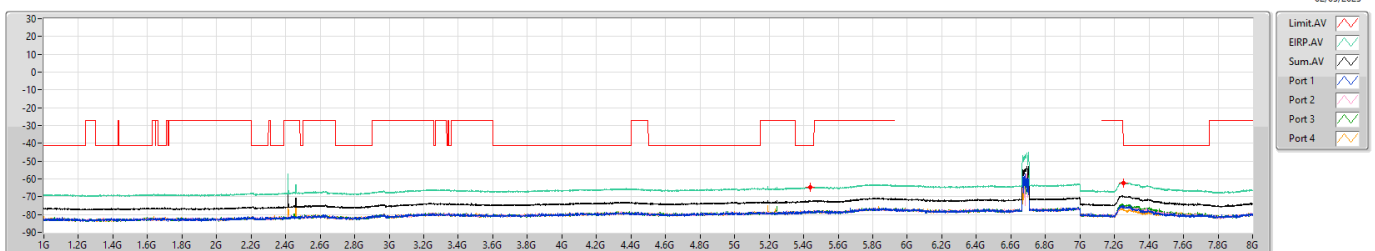

6.525-6.875GHz_802.11ax HEW40_Nss1,(MCS0)_4TX

CSE Other [PK]

6685MHz

02/03/2023

6.525-6.875GHz_802.11ax HEW40_Nss1,(MCS0)_4TX

CSE Other [AV]

6685MHz

02/03/2023