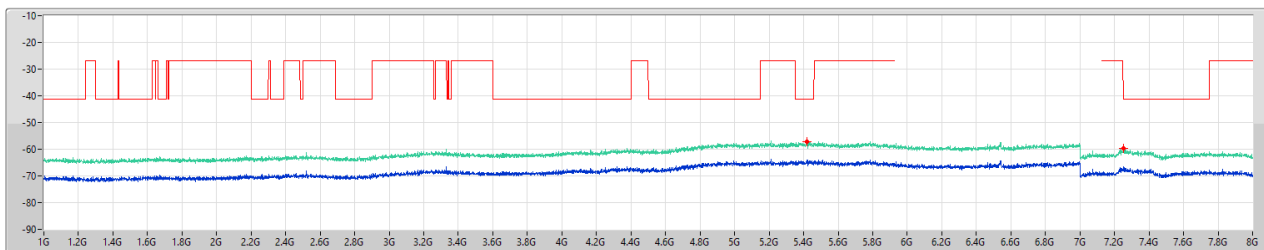

F-Start(Hz)	F-Stop(Hz)	RBW(Hz)	Type	Freq(Hz)	EIRP(dBm)	Limit(dBm)	Margin(dB)	DG(dB)	Ref1(dB)	Psum(dBm)	P1(dBm)
1G	8G	1M	AV	5.41788G	-57.16	-41.20	-15.96	6.80	0.00	-63.96	-63.96
1G	8G	1M	AV	7.25363G	-59.72	-41.20	-18.52	6.80	0.00	-66.52	-66.52