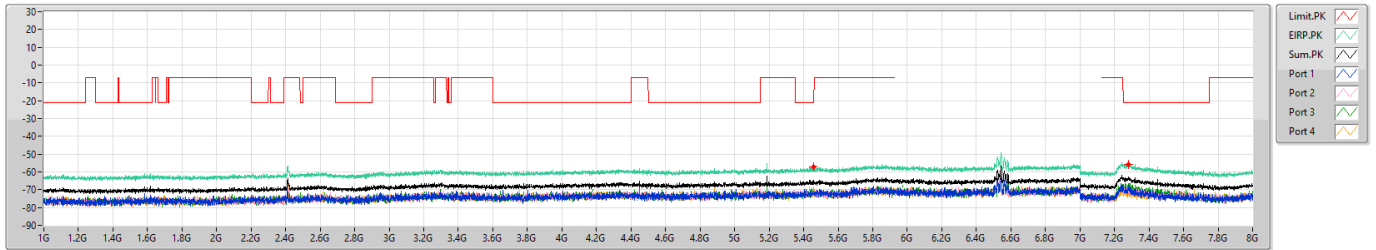

6.425-6.525GHz_802.11ax HEW80_Nss1,(MCS0)_4TX

CSE Other [PK]

6545MHz Straddle 6.425-6.525GHz

02/03/2023