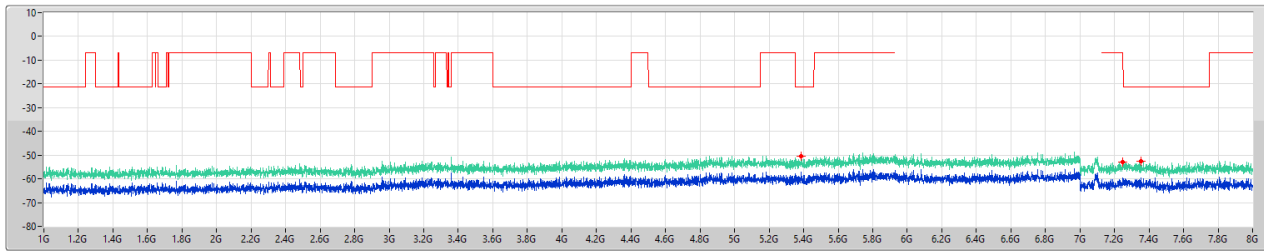

CSE (Band Reject Filter)_Radio 3-1T1S
For other test frequencies (Harmonic 1GHz ~ 8GHz)

Appendix E.3

6.875-7.125GHz_802.11ax HEW20_Nss1,(MCS0)_1TX

CSE Other [PK]

7095MHz

10/04/2023

F-Start(Hz)	F-Stop(Hz)	RBW(Hz)	Type	Freq(Hz)	EIRP(dBm)	Limit(dBm)	Margin(dB)	DG(dB)	Ref1(dB)	Psum(dBm)	P1(dBm)
1G	8G	1M	PK	5.38463G	-50.49	-21.20	-29.29	6.80	0.00	-57.29	-57.29
1G	8G	1M	PK	7.24663G	-52.92	-7.00	-45.92	6.80	0.00	-59.72	-59.72
1G	8G	1M	PK	7.35519G	-52.70	-21.20	-31.50	6.80	0.00	-59.50	-59.50

6.875-7.125GHz_802.11ax HEW20_Nss1,(MCS0)_1TX

CSE Other [AV]

7095MHz

10/04/2023