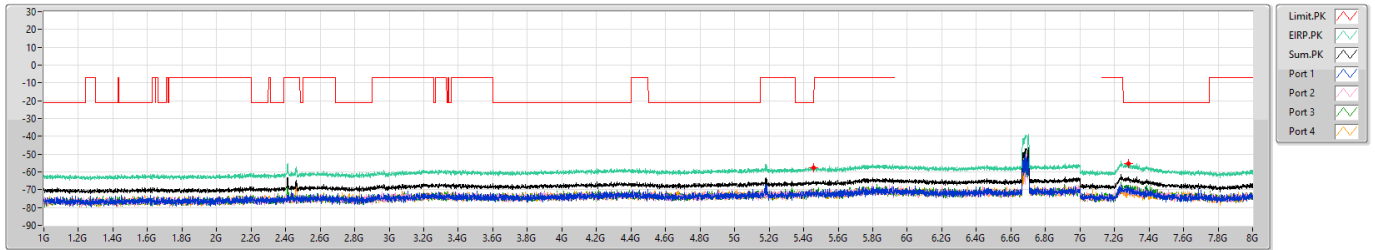

6.525-6.875GHz_802.11ax HEW40_Nss1,(MCS0)_4TX

CSE Other [PK]

6685MHz

02/03/2023