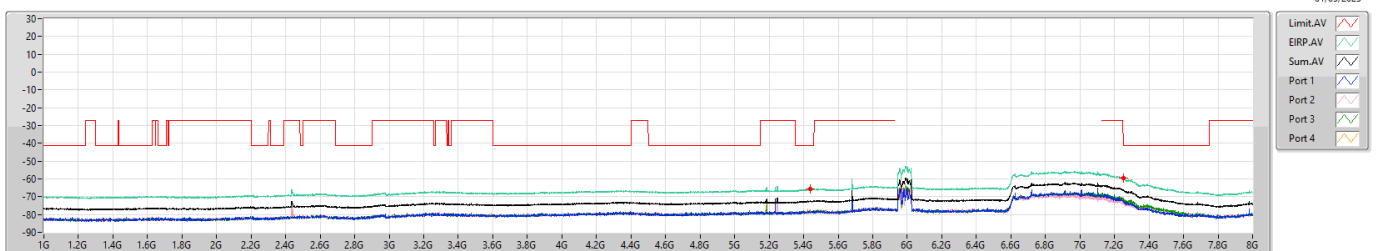

5.925-6.425GHz_802.11ax HEW80_Nss1,(MCS0)_4TX

CSE Other [PK]

5985MHz

01/03/2023

5.925-6.425GHz_802.11ax HEW80_Nss1,(MCS0)_4TX

CSE Other [AV]

5985MHz

01/03/2023