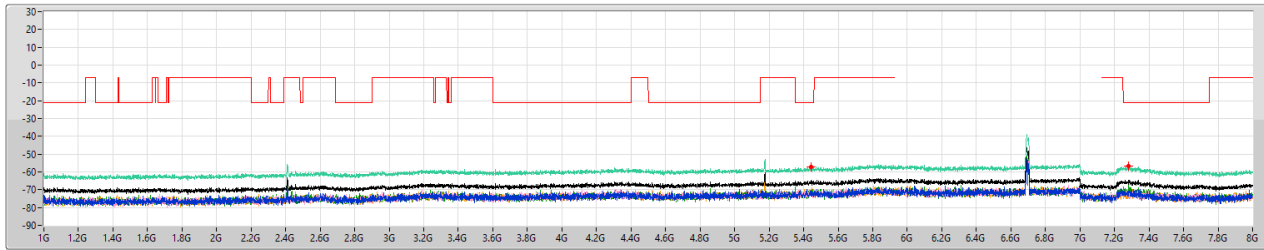

6.525-6.875GHz_802.11ax HEW20_Nss1,(MCS0)_4TX

CSE Other [PK]

6695MHz

02/03/2023