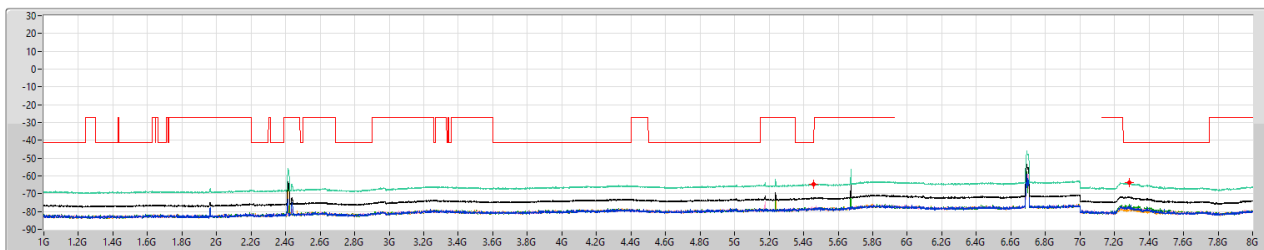

6.525-6.875GHz_802.11ax HEW20_Nss1,(MCS0)_4TX

CSE Other [PK]

6695MHz

02/03/2023

6.525-6.875GHz_802.11ax HEW20_Nss1,(MCS0)_4TX

CSE Other [AV]

6695MHz

02/03/2023