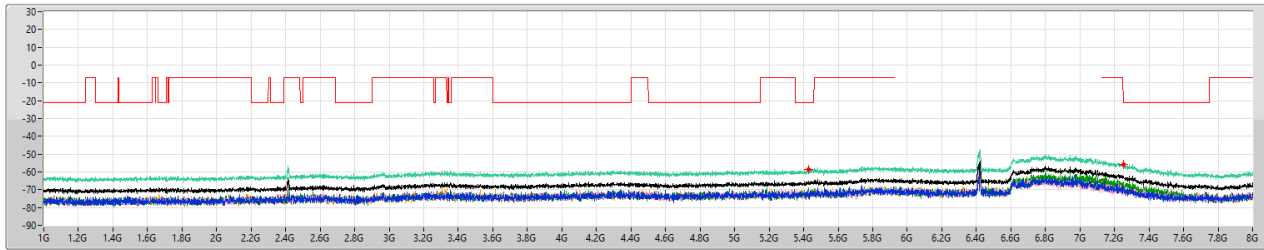

5.925-6.425GHz_802.11ax HEW20_Nss1,(MCS0)_4TX

CSE Other [PK]

6415MHz

01/03/2023