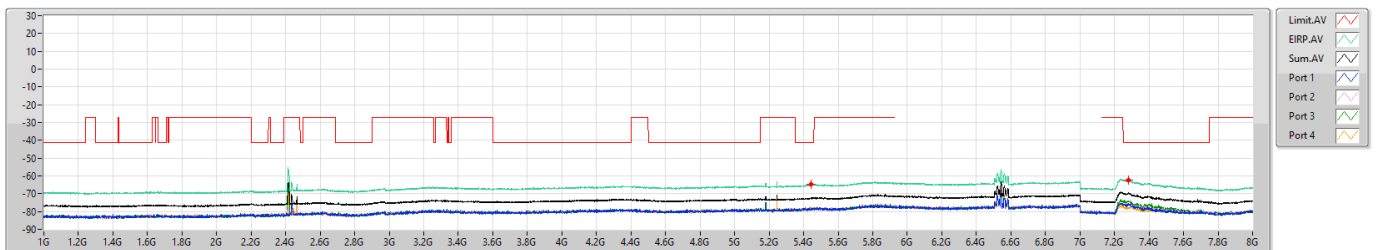

6.425-6.525GHz_802.11ax HEW80_Nss1,(MCS0)_4TX

CSE Other [PK]

6545MHz Straddle 6.425-6.525GHz

02/03/2023

6.425-6.525GHz_802.11ax HEW80_Nss1,(MCS0)_4TX

CSE Other [AV]

6545MHz Straddle 6.425-6.525GHz

02/03/2023