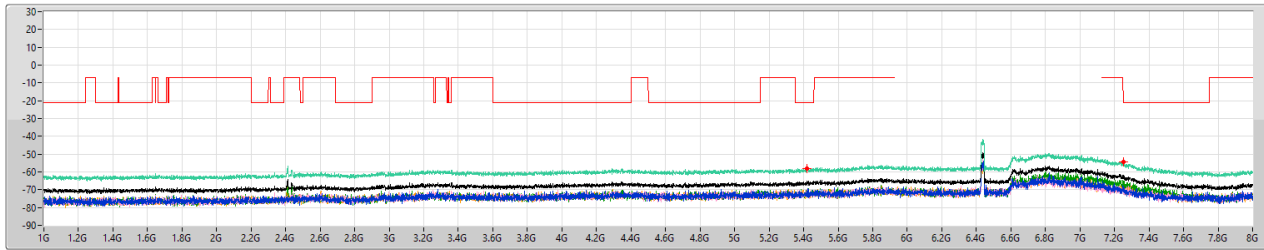

6.425-6.525GHz_802.11ax HEW20_Nss1,(MCS0)_4TX

CSE Other [PK]

6435MHz

01/03/2023