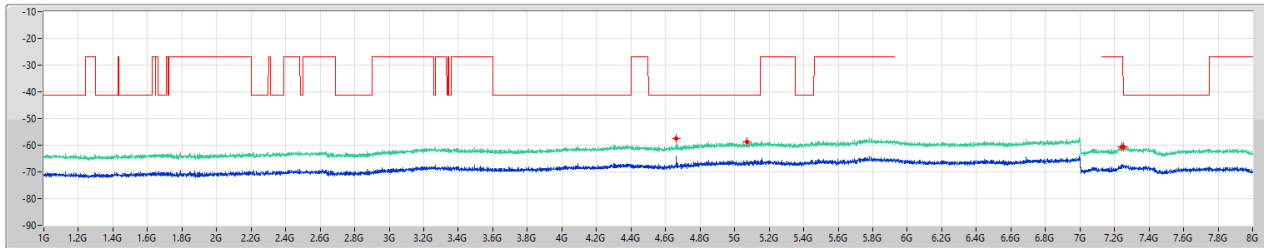

F-Start(Hz)	F-Stop(Hz)	RBW(Hz)	Type	Freq(Hz)	EIRP(dBm)	Limit(dBm)	Margin(dB)	DG(dB)	RefI(dB)	Psum(dBm)	P1(dBm)
1G	8G	1M	AV	4.66363G	-57.37	-41.20	-16.17	6.80	0.00	-64.17	-64.17
1G	8G	1M	AV	5.074G	-58.68	-41.20	-17.48	6.80	0.00	-65.48	-65.48
1G	8G	1M	AV	7.244G	-60.49	-27.00	-33.49	6.80	0.00	-67.29	-67.29
1G	8G	1M	AV	7.25013G	-60.60	-41.20	-19.40	6.80	0.00	-67.40	-67.40