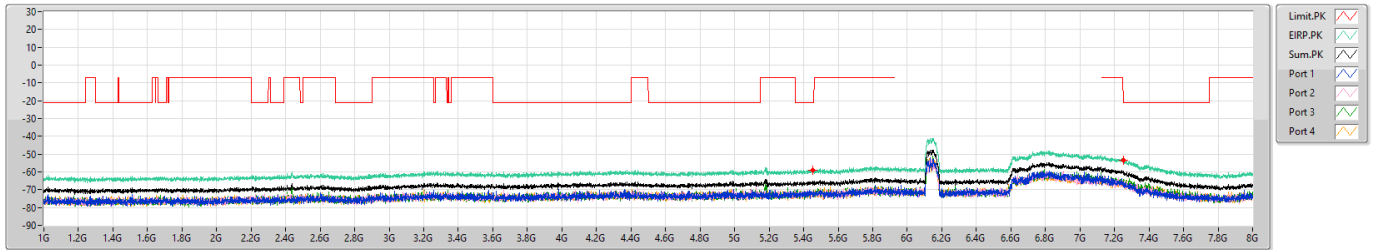

5.925-6.425GHz_802.11ax HEW80_Nss1,(MCS0)_4TX

CSE Other [PK]

6145MHz

01/03/2023

F-Start(Hz)	F-Stop(Hz)	RBW(Hz)	Type	Freq(Hz)	EIRP(dBm)	Limit(dBm)	Margin(dB)	DG(dB)	Ref1(dB)	Psum(dBm)	P1(dBm)	P2(dBm)	P3(dBm)	P4(dBm)
1G	8G	1M	PK	5.45113G	-58.83	-21.20	-37.63	6.49	0.00	-65.32	-71.95	-70.79	-71.62	-71.09
1G	8G	1M	PK	7.2545G	-53.22	-21.20	-32.02	6.49	0.00	-59.71	-65.69	-67.11	-66.06	-64.47

5.925-6.425GHz_802.11ax HEW80_Nss1,(MCS0)_4TX

CSE Other [AV]

6145MHz

01/03/2023