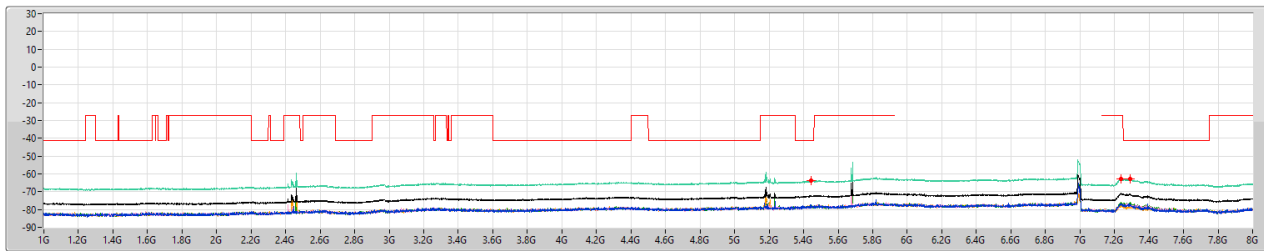

6.875-7.125GHz_802.11ax HEW20_Nss1,(MCS0)_4TX

CSE Other [PK]

6995MHz

02/03/2023

6.875-7.125GHz_802.11ax HEW20_Nss1,(MCS0)_4TX

CSE Other [AV]

6995MHz

02/03/2023