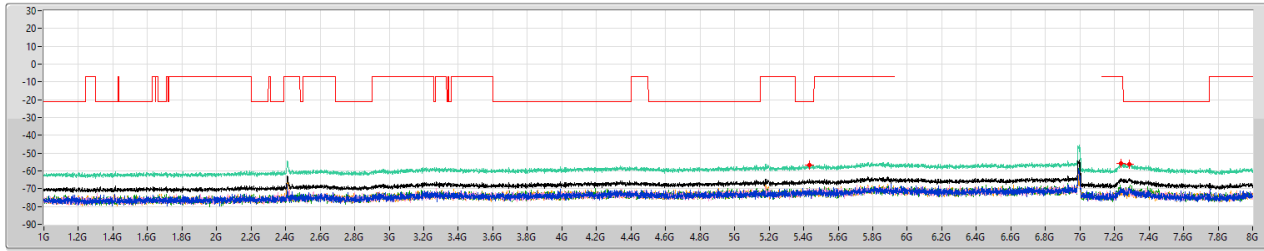

6.875-7.125GHz_802.11ax HEW20_Nss1,(MCS0)_4TX

CSE Other [PK]

6995MHz

02/03/2023