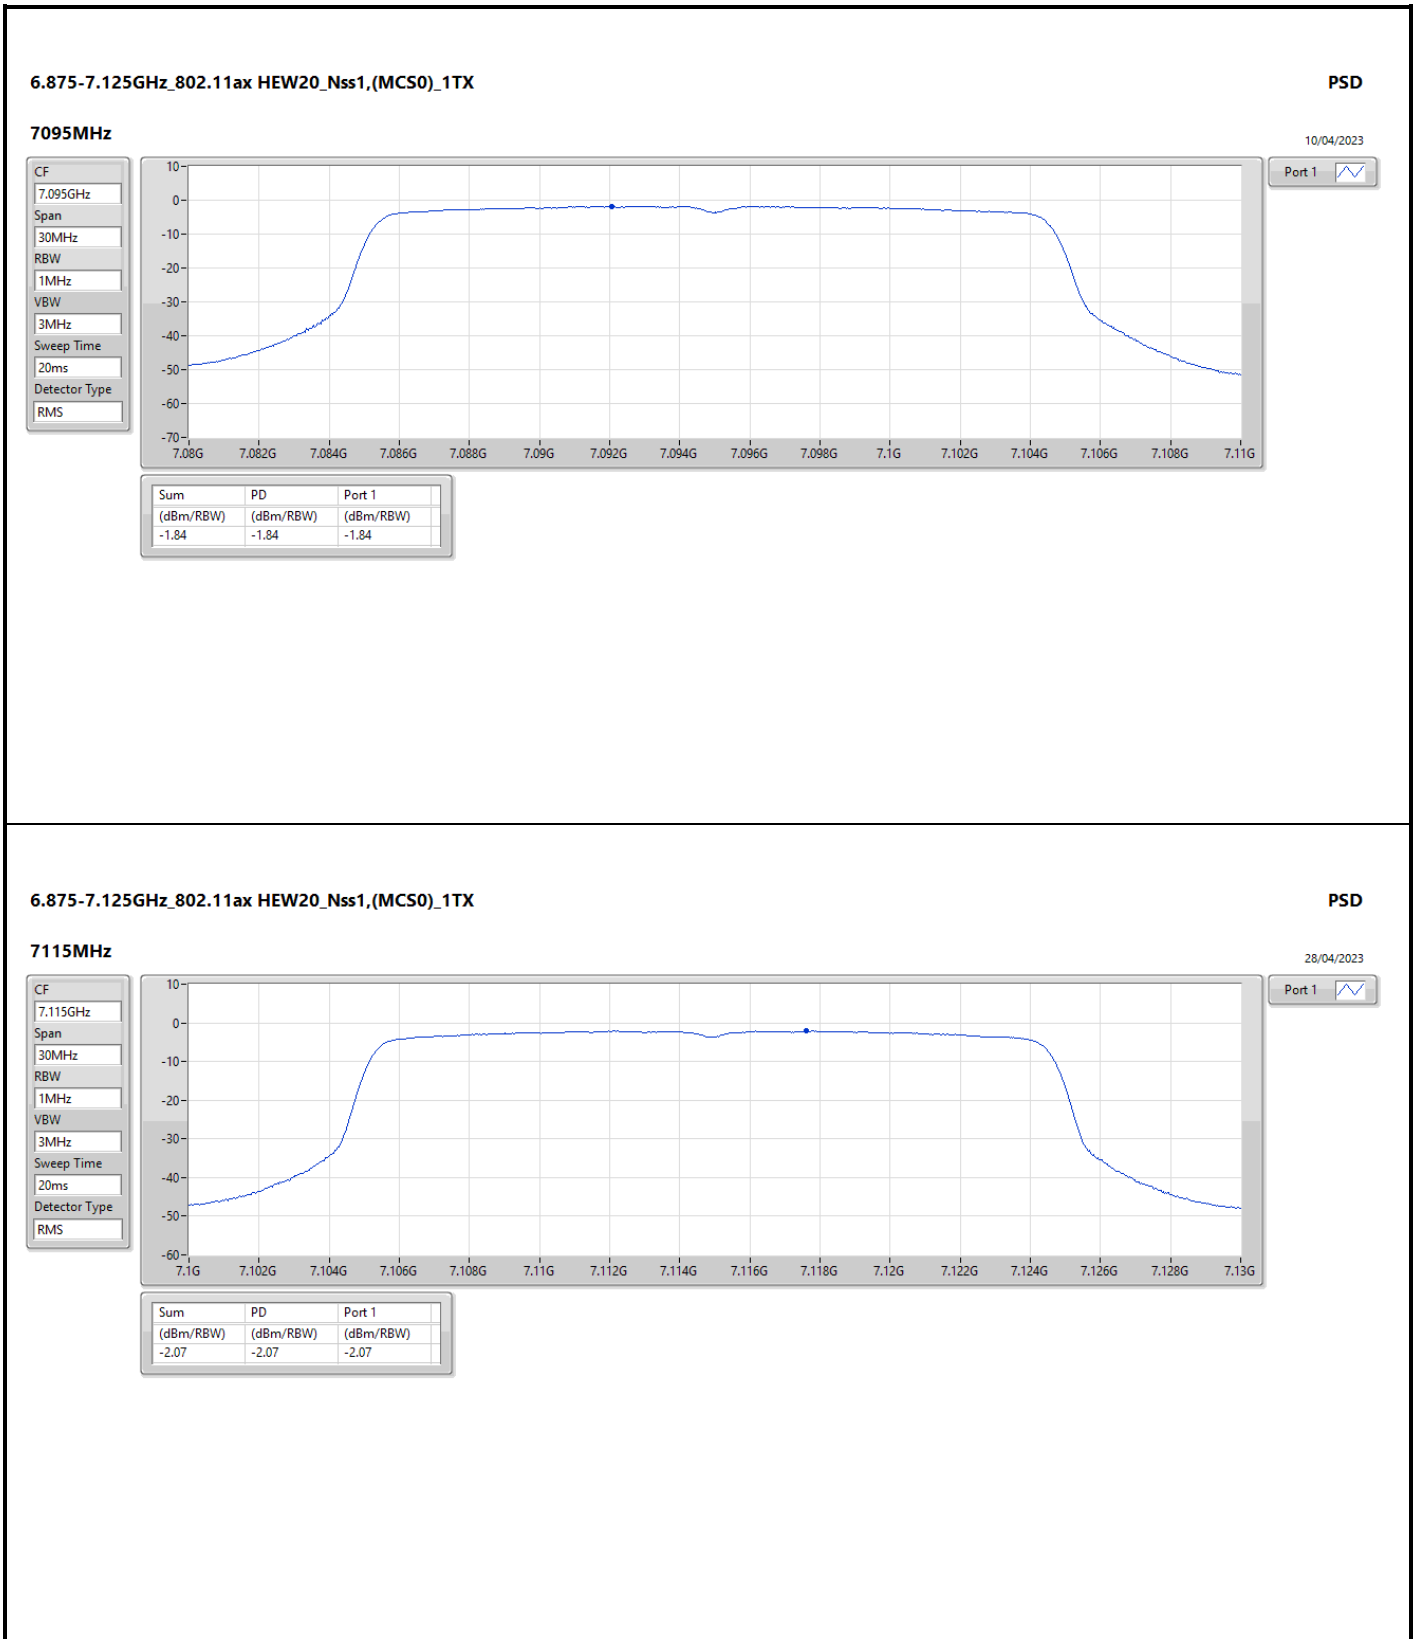

DG = Directional Gain; RBW = 500kHz for 5.725-5.85GHz band / 1MHz for other band;
PD = trace bin-by-bin of each transmits port summing can be performed maximum power density; Port X = Port X Power Density;