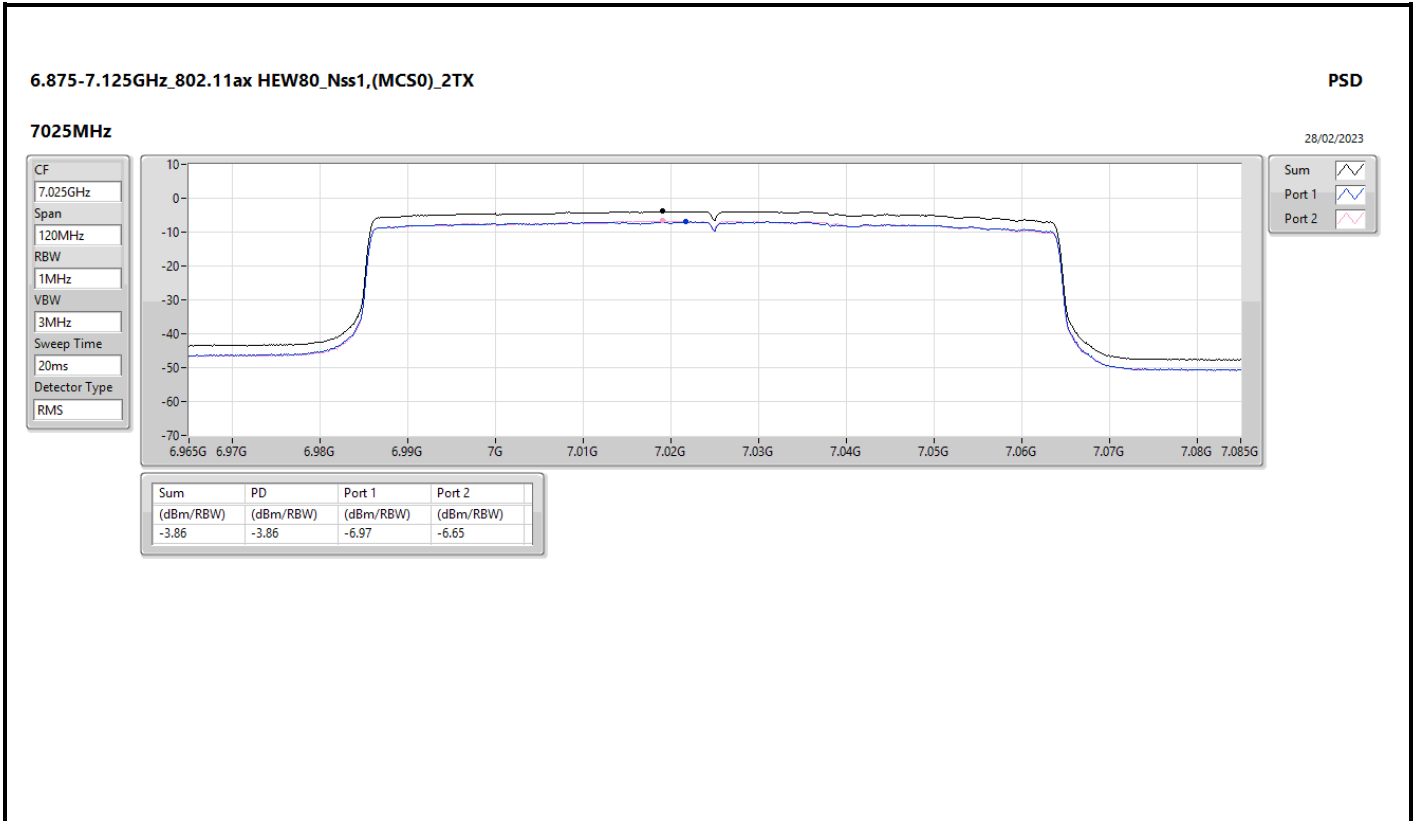

RBW

1MHz

VBW

3MHz

Sweep Time

20ms

Detector Type

RMS

Sum

Port 1

Port 2

Summary

Mode	PD (dBm/RBW)	EIRP PD (dBm/RBW)
5.925-6.425GHz	-	-
802.11ax HEW20_Nss1,(MCS0)_1TX	-1.81	4.99
6.425-6.525GHz	-	-
802.11ax HEW20_Nss1,(MCS0)_1TX	-1.82	4.98
6.525-6.875GHz	-	-
802.11ax HEW20_Nss1,(MCS0)_1TX	-1.81	4.99
6.875-7.125GHz	-	-
802.11ax HEW20_Nss1,(MCS0)_1TX	-1.84	4.96