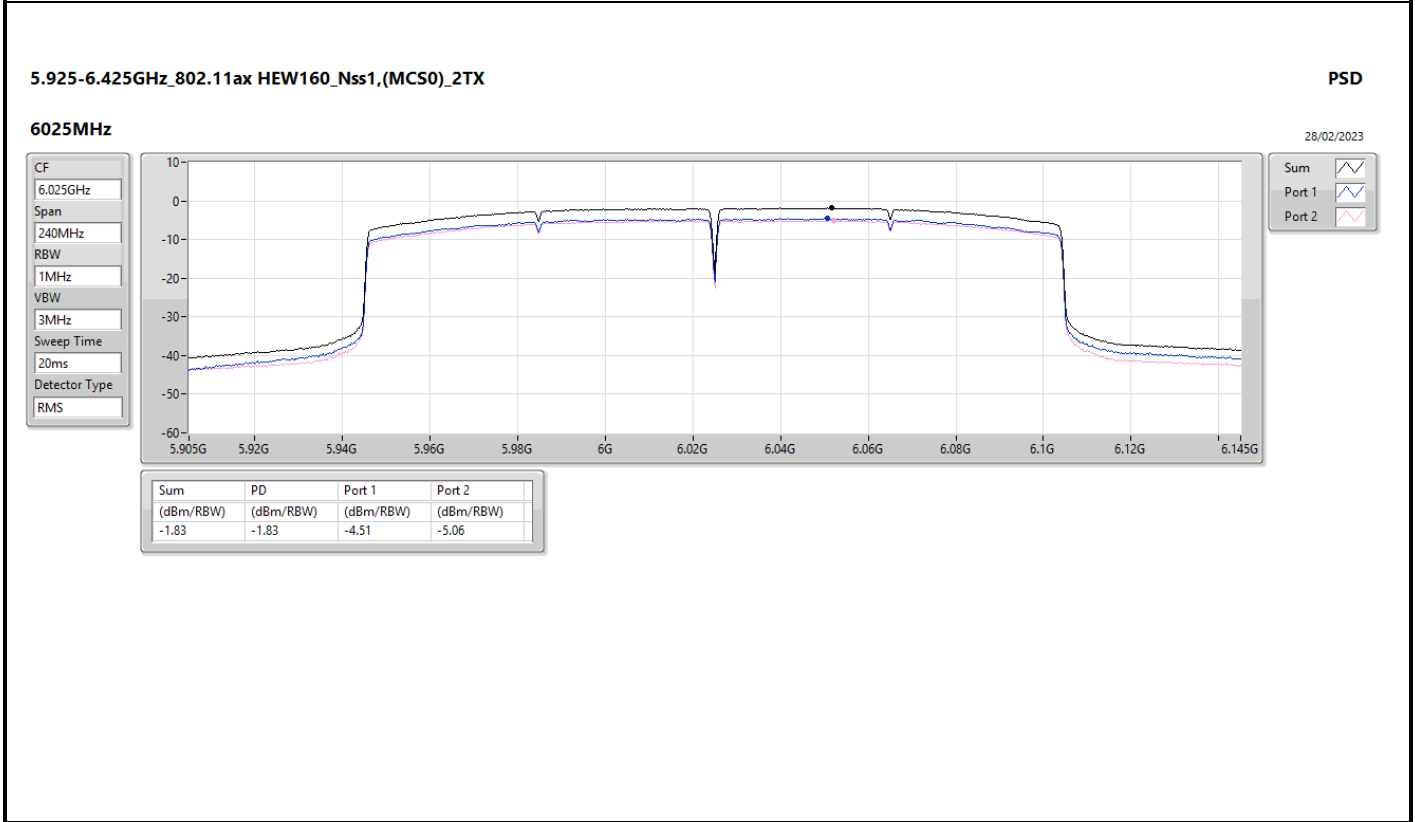

RBW

1MHz

VBW

3MHz

Sweep Time

20ms

Detector Type

RMS

Sum

Port 1

Port 2

Summary

Mode	PD (dBm/RBW)	EIRP PD (dBm/RBW)
5.925-6.425GHz	-	-
802.11ax HEW20_Nss1,(MCS0)_1TX	-1.81	4.99
6.425-6.525GHz	-	-
802.11ax HEW20_Nss1,(MCS0)_1TX	-1.82	4.98
6.525-6.875GHz	-	-
802.11ax HEW20_Nss1,(MCS0)_1TX	-1.81	4.99
6.875-7.125GHz	-	-
802.11ax HEW20_Nss1,(MCS0)_1TX	-1.84	4.96