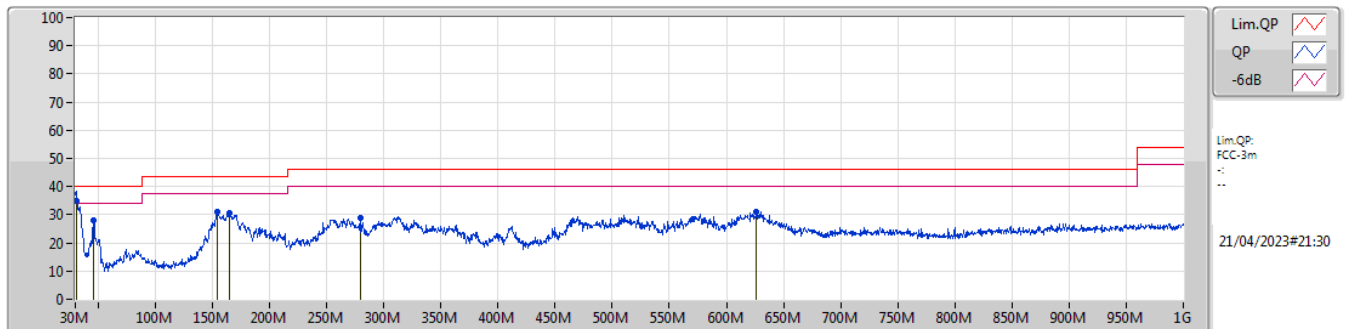

Mode 12

Type	Freq (Hz)	Level (dBuV/m)	Limit (dBuV/m)	Margin (dB)	Factor (dB)	Dist (m)	Condition	Azimuth (°)	Height (m)	Comment	Raw (dBuV)	AF (dB)	CL (dB)	PA (dB)
QP	30.97M	35.07	40.00	-4.93	-29.68	3	Horizontal	68	1.00	"Worst"	64.75	24.04	0.70	54.42
PK	46.01M	28.04	40.00	-11.96	-36.35	3	Horizontal	45	2.00	-	64.39	16.73	0.85	53.93
PK	154.16M	31.02	43.50	-12.48	-36.18	3	Horizontal	28	2.00	-	67.20	16.61	1.55	54.34
PK	165.32M	30.78	43.50	-12.72	-36.78	3	Horizontal	90	2.00	-	67.56	15.87	1.61	54.26
PK	279.29M	28.73	46.00	-17.27	-33.30	3	Horizontal	145	3.00	-	62.03	18.76	2.09	54.15
PK	626.07M	31.09	46.00	-14.91	-23.61	3	Horizontal	65	1.00	-	54.70	26.69	3.18	53.48