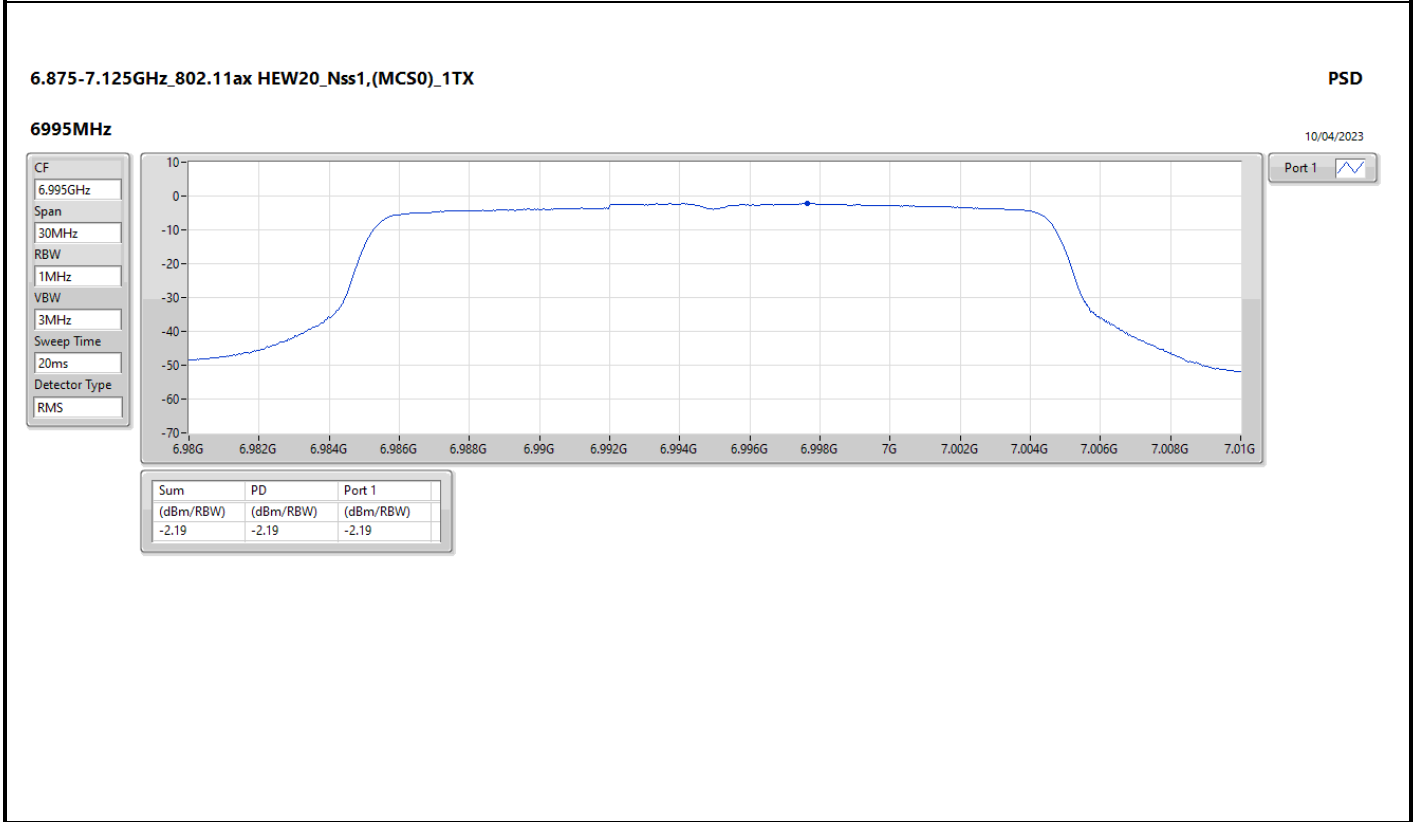

DG = Directional Gain; RBW = 500kHz for 5.725-5.85GHz band / 1MHz for other band;
PD = trace bin-by-bin of each transmits port summing can be performed maximum power density; Port X = Port X Power Density;