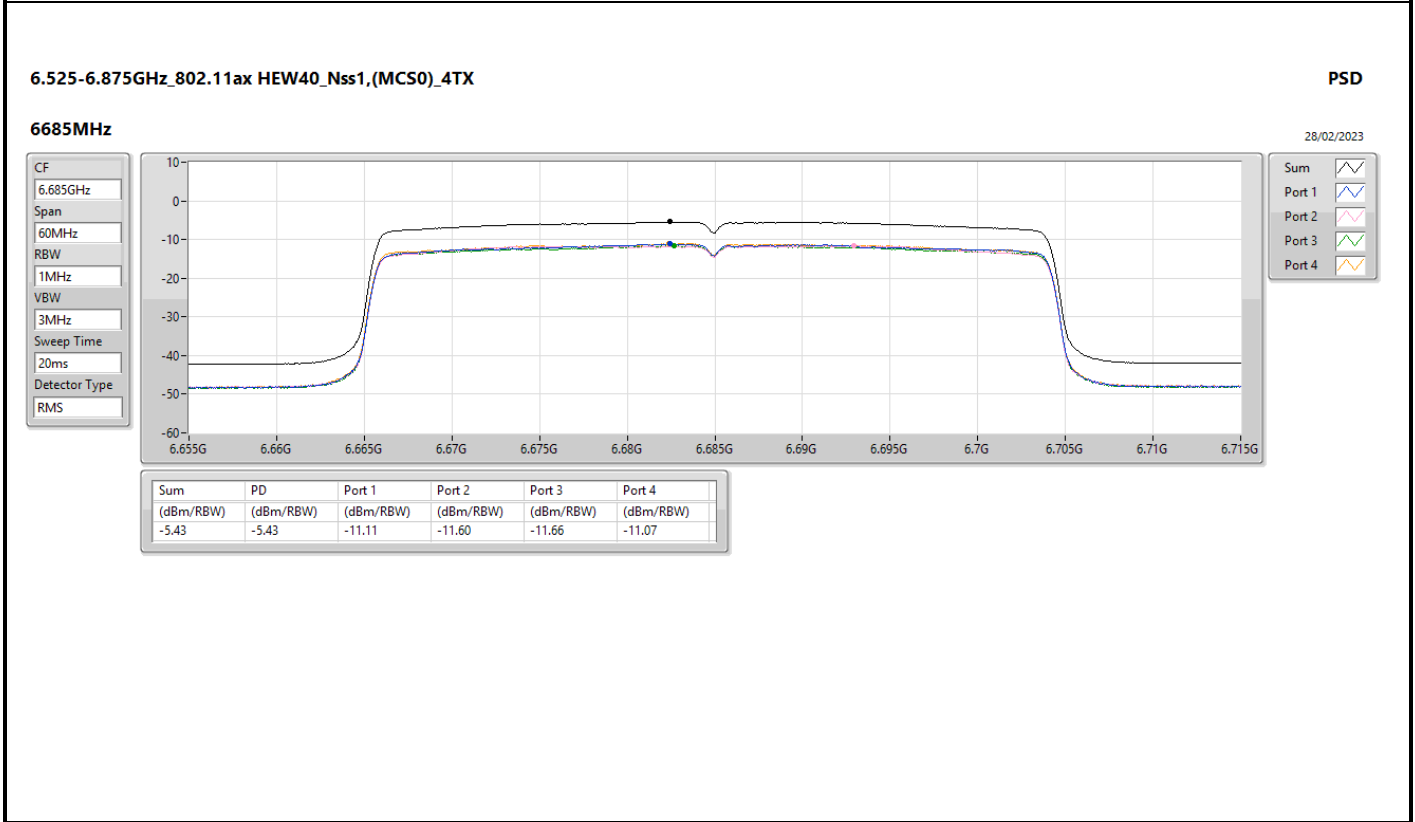

Sum

Port 1

Port 2

Summary

Mode	PD (dBm/RBW)	EIRP PD (dBm/RBW)
5.925-6.425GHz	-	-
802.11ax HEW20_Nss1,(MCS0)_1TX	-1.81	4.99
6.425-6.525GHz	-	-
802.11ax HEW20_Nss1,(MCS0)_1TX	-1.82	4.98
6.525-6.875GHz	-	-
802.11ax HEW20_Nss1,(MCS0)_1TX	-1.81	4.99
6.875-7.125GHz	-	-
802.11ax HEW20_Nss1,(MCS0)_1TX	-1.84	4.96

DG = Directional Gain; RBW = 500kHz for 5.725-5.85GHz band / 1MHz for other band;
PD = trace bin-by-bin of each transmits port summing can be performed maximum power density; Port X = Port X Power Density;