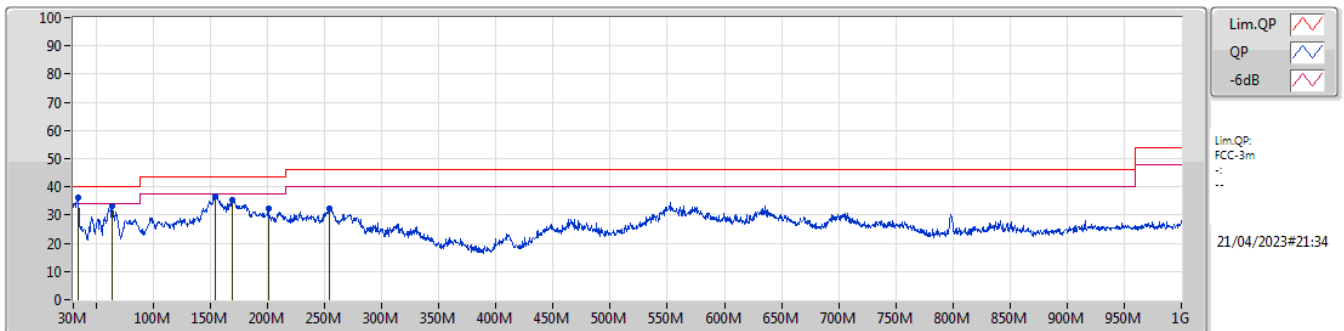

Mode 12

Type	Freq (Hz)	Level (dBuV/m)	Limit (dBuV/m)	Margin (dB)	Factor (dB)	Dist (m)	Condition	Azimuth (°)	Height (m)	Comment	Raw (dBuV)	AF (dB)	CL (dB)	PA (dB)
PK	33.88M	36.33	40.00	-3.67	-30.72	3	Vertical	75	1.00	"Worst"	67.05	22.78	0.74	54.24
PK	63.95M	33.05	40.00	-6.95	-40.88	3	Vertical	60	2.00	-	73.93	12.13	1.06	54.07
PK	154.16M	36.72	43.50	-6.78	-36.18	3	Vertical	90	2.00	-	72.90	16.61	1.55	54.34
PK	168.71M	35.41	43.50	-8.09	-36.95	3	Vertical	124	4.00	-	72.36	15.65	1.64	54.24
PK	200.72M	32.17	43.50	-11.33	-37.27	3	Vertical	68	1.00	-	69.44	14.98	1.77	54.02
PK	254.56M	32.21	46.00	-13.79	-32.89	3	Vertical	45	1.00	-	65.10	19.16	2.01	54.06