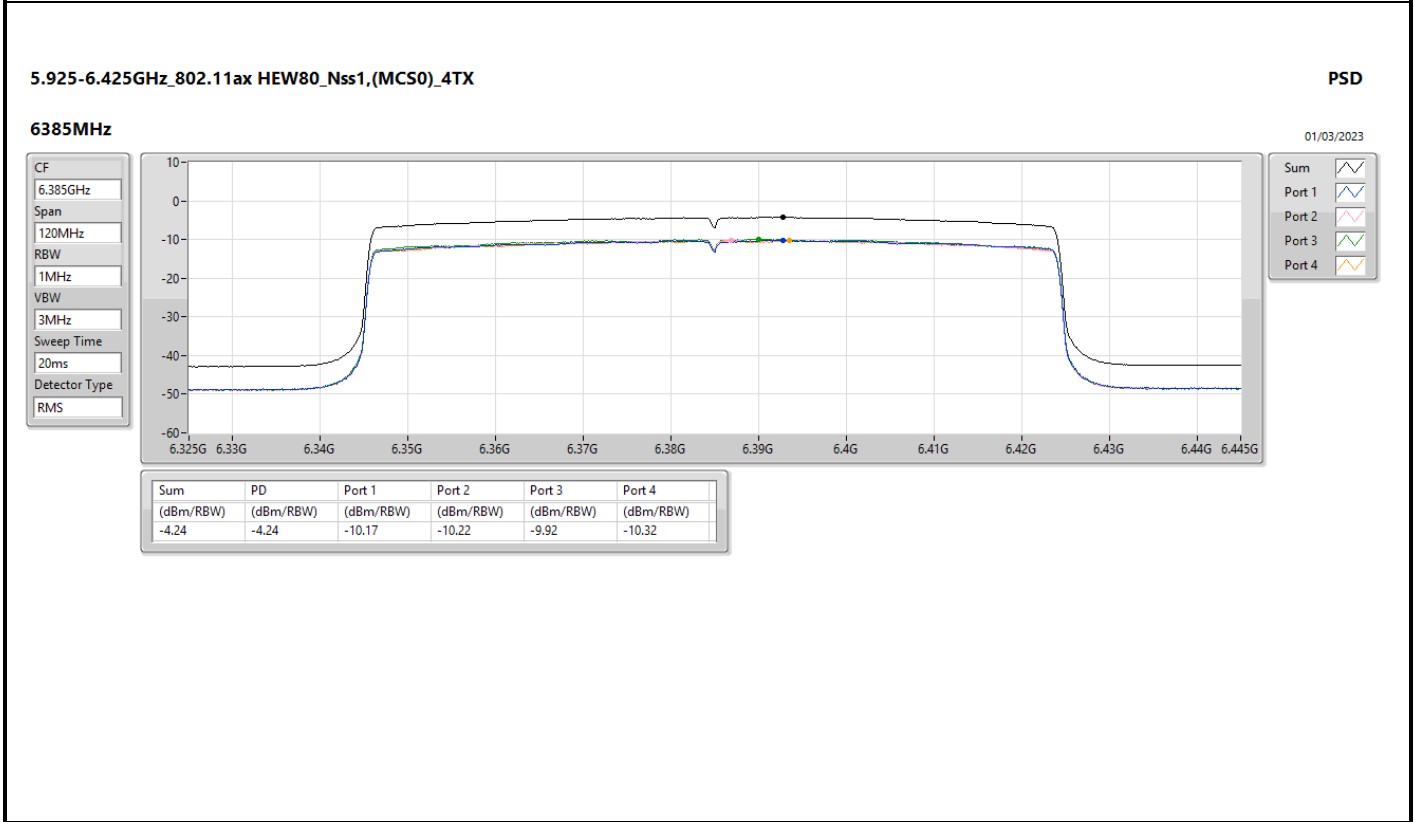

Sum

Port 1

Port 2

Summary

Mode	PD (dBm/RBW)	EIRP PD (dBm/RBW)
5.925-6.425GHz	-	-
802.11ax HEW20_Nss1,(MCS0)_1TX	-1.81	4.99
6.425-6.525GHz	-	-
802.11ax HEW20_Nss1,(MCS0)_1TX	-1.82	4.98
6.525-6.875GHz	-	-
802.11ax HEW20_Nss1,(MCS0)_1TX	-1.81	4.99
6.875-7.125GHz	-	-
802.11ax HEW20_Nss1,(MCS0)_1TX	-1.84	4.96

DG = Directional Gain; RBW = 500kHz for 5.725-5.85GHz band / 1MHz for other band;
PD = trace bin-by-bin of each transmits port summing can be performed maximum power density; Port X = Port X Power Density;