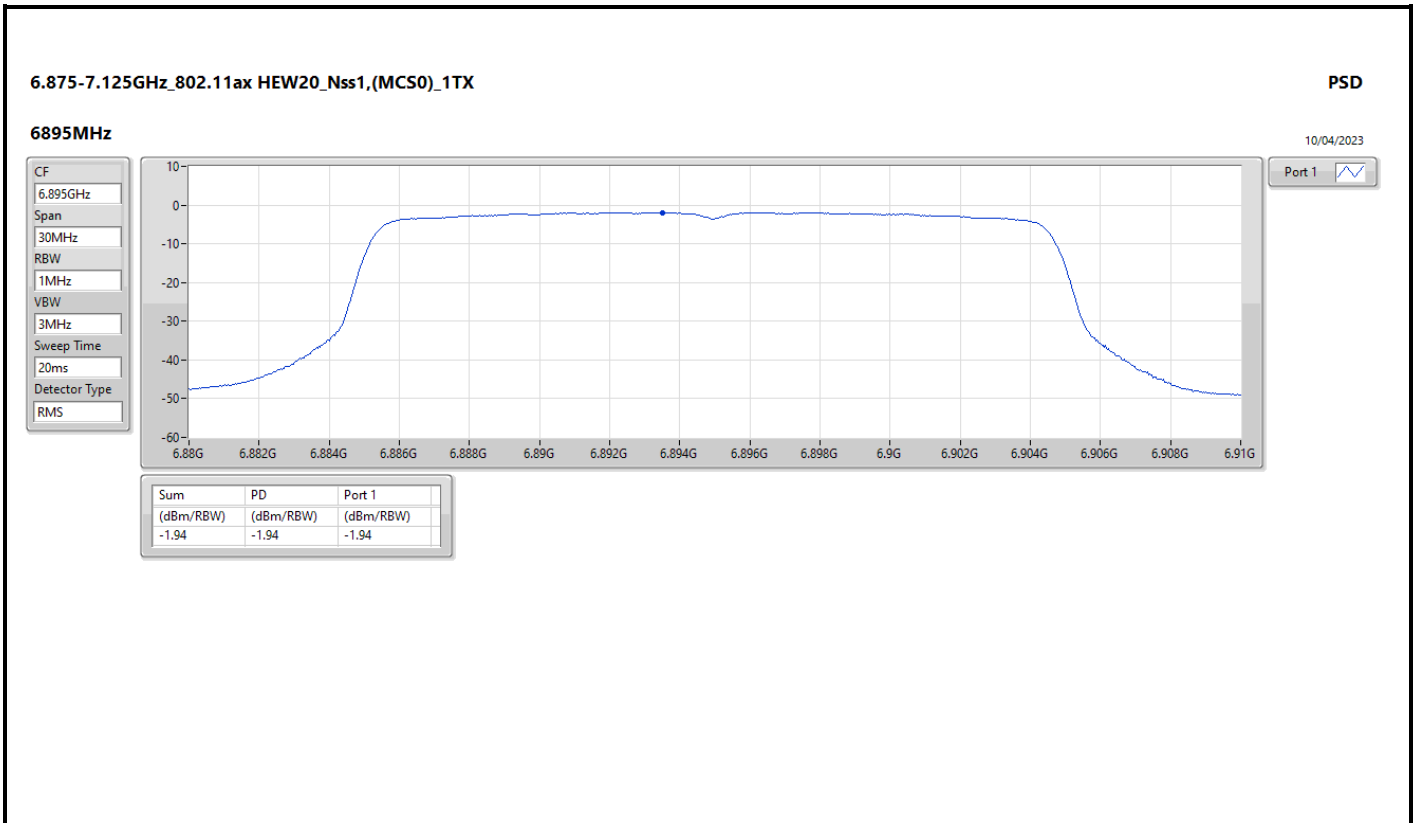

DG = Directional Gain; RBW = 500kHz for 5.725-5.85GHz band / 1MHz for other band;
PD = trace bin-by-bin of each transmits port summing can be performed maximum power density; Port X = Port X Power Density;