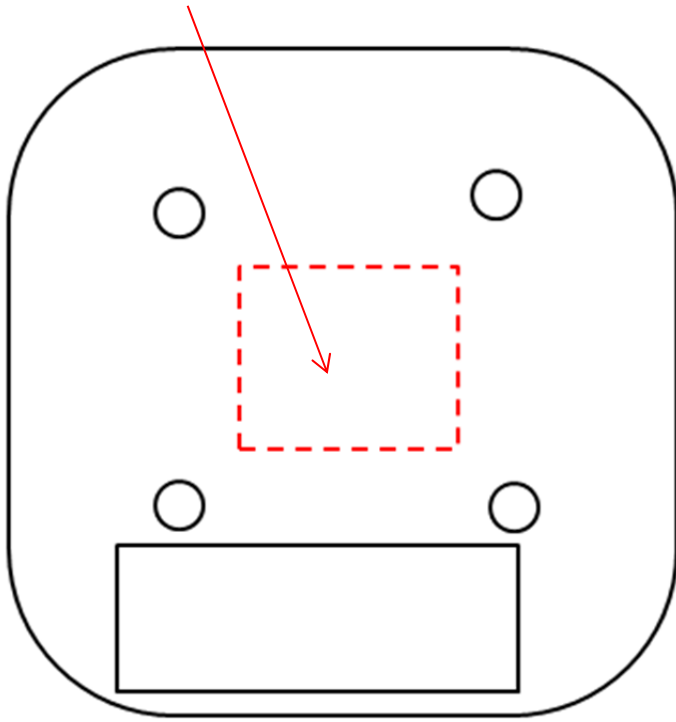

Label location

Model/Modèle: CW9164I-MR
Catalyst Wireless 9164I Wi-Fi 6E Series Access Point

Cisco Systems, Inc. (製造商/製造商)
170 West Tasman Drive, San Jose,
CA 95134 USA

Model (Modèle, 型号/型号): CW9164I-MR
Power (Alimentation, 输入/输入): 42.5 – 57 V = 776 – 579 mA
Product Name (產品名稱/產品名稱): 無線接入器/无线接入器
Made in Taiwan • Fabriqué à Taïwan • Hecho en Taiwán •
Изготовлено в Тайване (Китай) • 台灣製造/台灣製造
FCC ID: LDK-9160S2578 IC: 2461N-9160S2578 P/N: 74-127833-01
Indoor use only.

BARCODE
MFG Date: MM/YYYY

Model/Modèle: CW9166I-MR
Catalyst Wireless 9166I Wi-Fi 6E Series Access Point

Cisco Systems, Inc. (製造商/製造商)
170 West Tasman Drive, San Jose,
CA 95134 USA

Model (Modèle, 型号/型号): CW9166I-MR
Power (Alimentation, 输入/输入): 42.5 – 57 V = 847 – 632 mA
Product Name (產品名稱/產品名稱): 無線接入器/无线接入器
Made in Taiwan • Fabriqué à Taïwan • Hecho en Taiwán •
Изготовлено в Тайване (Китай) • 台灣製造/台灣製造
FCC ID: LDK-9160S2578 IC: 2461N-9160S2578 P/N: 74-127832-01
Indoor use only.

BARCODE
MFG Date: MM/YYYY

Cisco Systems, Inc.
170 West Tasman Drive
San Jose, CA 95134 USA

Model/Modèle: CW9164I-B

Catalyst Wireless 9164I Wi-Fi 6E Series Access Point

Input: 42.5–57 V === 0.776-0.579 A

This device complies with Part 15 of the FCC Rules.
Operation is subject to the following two conditions:
1) this device may not cause harmful interference and
2) this device must accept any interference received,
including interference that may cause undesired operation.