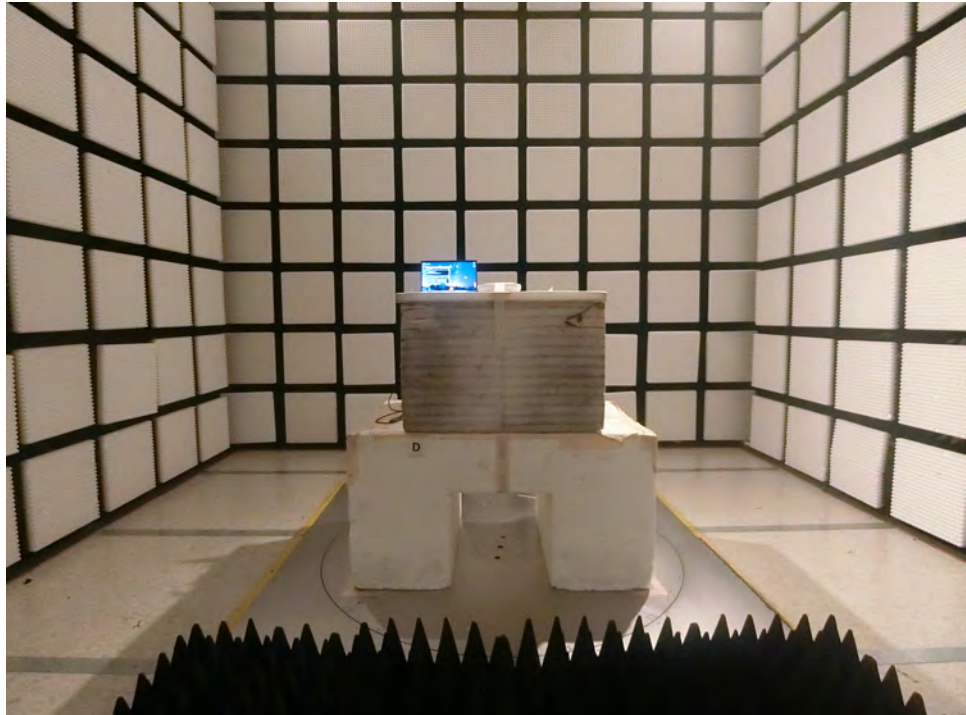

1. Photographs of Radiated Emissions Test Configuration

For Cabinet

Test Configuration: Above 1GHz

Test Mode: Mode 1, 2

FRONT VIEW

REAR VIEW

Test Mode: Mode 3

FRONT VIEW

REAR VIEW

Test Mode: Mode 4

FRONT VIEW

REAR VIEW

————THE END————