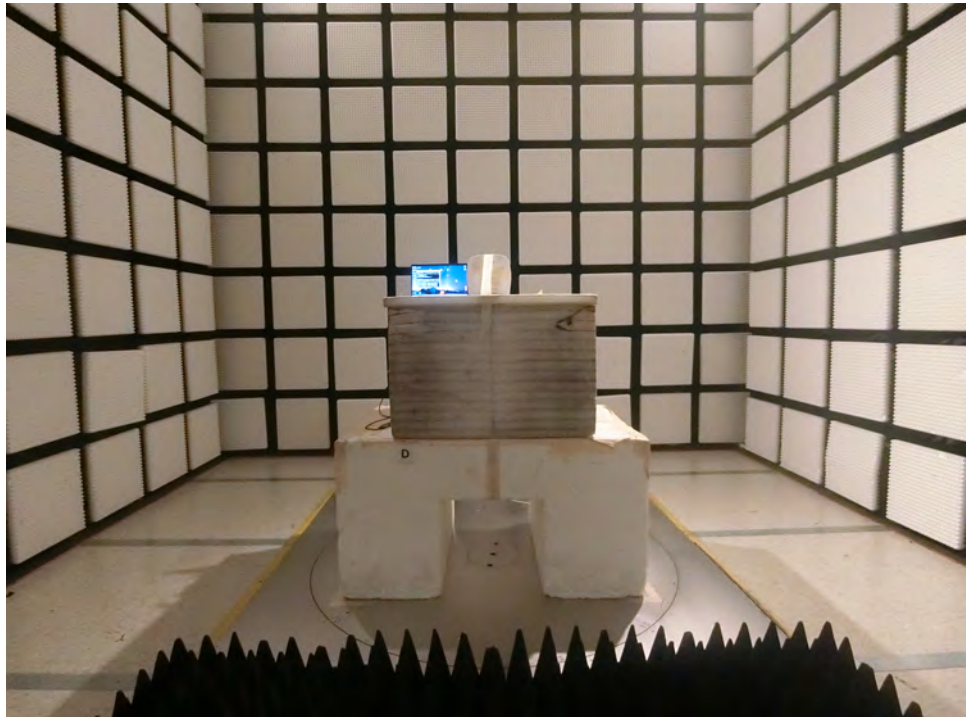

1. Photographs of Radiated Emissions Test Configuration

For Cabinet

Test Configuration: Above 1GHz

Test Mode: Mode 1, 2

FRONT VIEW

REAR VIEW

Test Mode: Mode 3

FRONT VIEW

REAR VIEW

Test Mode: Mode 4

FRONT VIEW

REAR VIEW

————THE END————