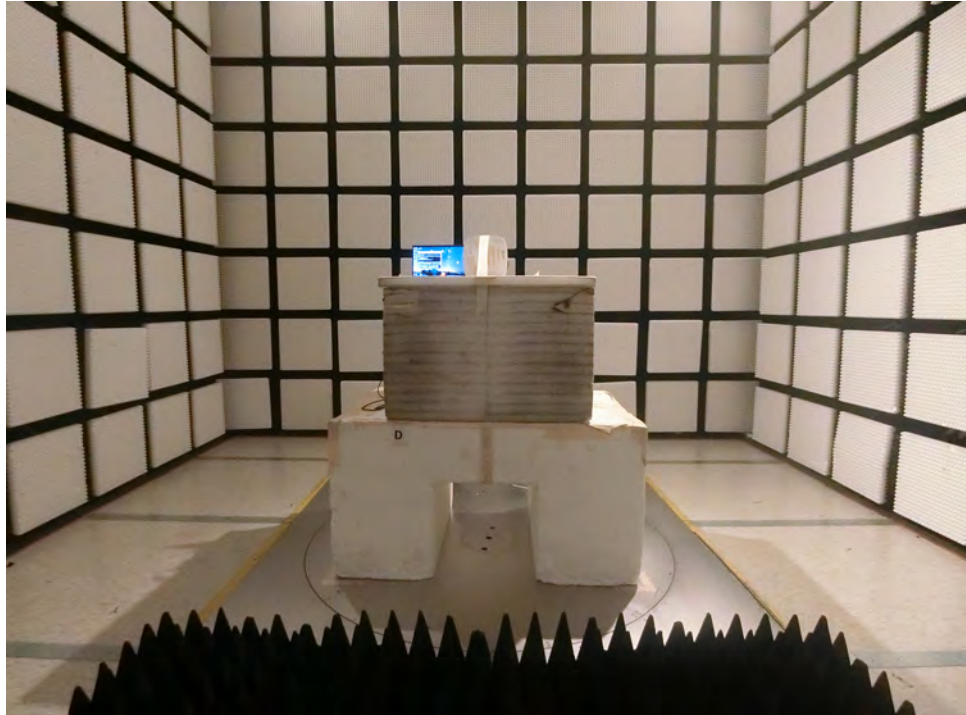

1. Photographs of Radiated Emissions Test Configuration

For Cabinet

Test Configuration: Above 1GHz

Test Mode: Mode 1, 2

FRONT VIEW

REAR VIEW

Test Mode: Mode 3

FRONT VIEW

REAR VIEW

Test Mode: Mode 4

FRONT VIEW

REAR VIEW

————THE END————