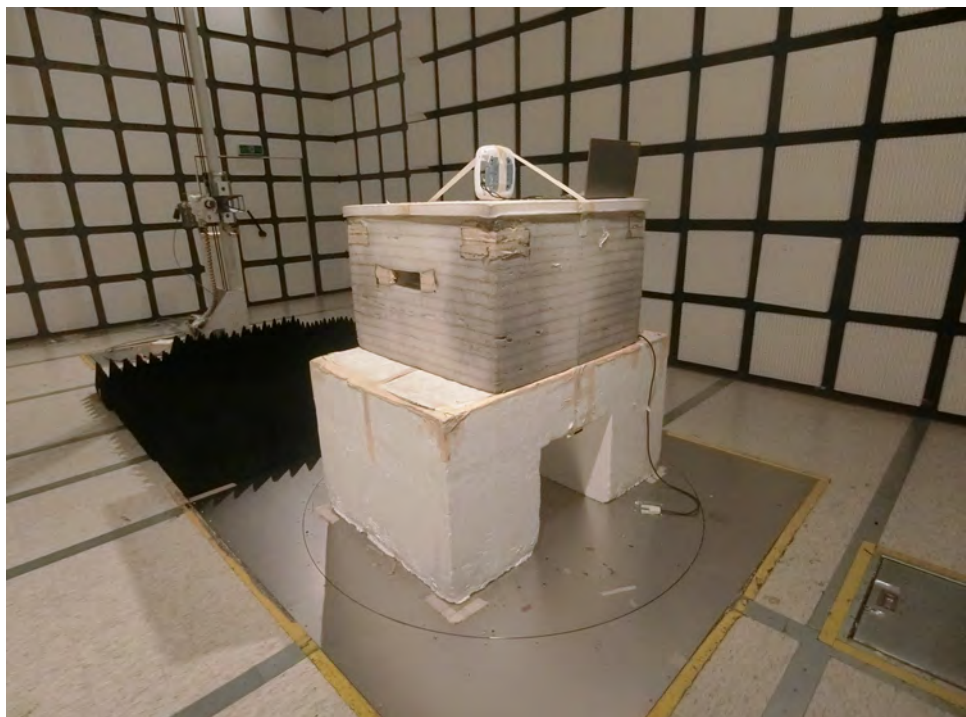

1. Photographs of Radiated Emissions Test Configuration

For Cabinet

Test Configuration: Above 1GHz

Test Mode: Mode 1, 2

FRONT VIEW

REAR VIEW

Test Mode: Mode 3

FRONT VIEW

REAR VIEW

Test Mode: Mode 4

FRONT VIEW

REAR VIEW

————THE END————