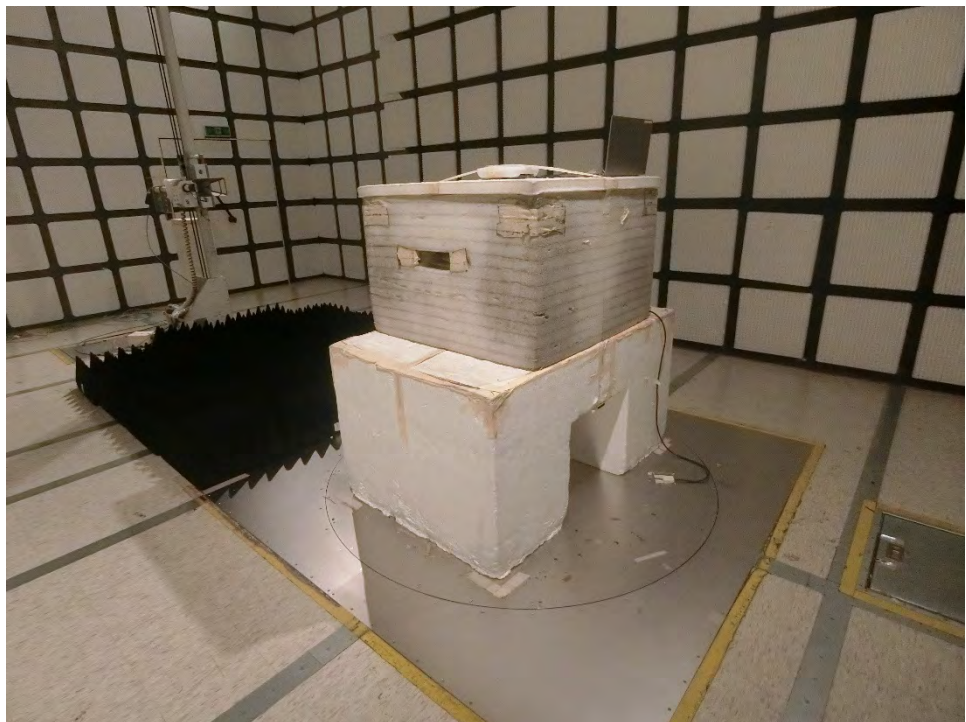

1. Photographs of Radiated Emissions Test Configuration

For Cabinet

Test Configuration: Above 1GHz

Test Mode: Mode 1, 2

FRONT VIEW

REAR VIEW

Test Mode: Mode 3

FRONT VIEW

REAR VIEW

Test Mode: Mode 4

FRONT VIEW

REAR VIEW

————THE END————