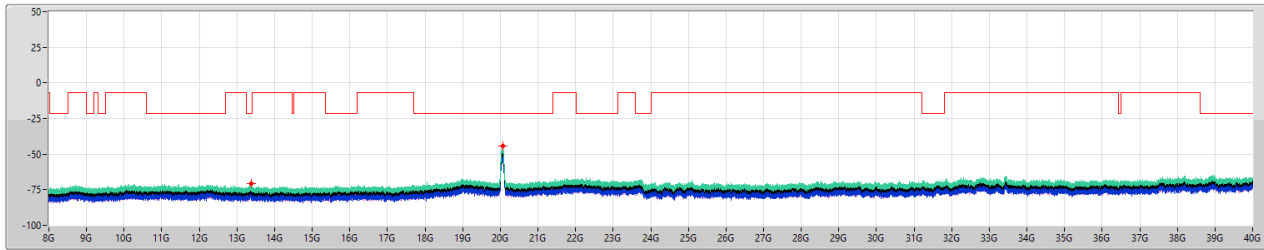

6.525-6.875GHz_802.11ax_HEW40_Nss1,(MCS0)_2TX

CSE [PK]

6685MHz

01/09/2023