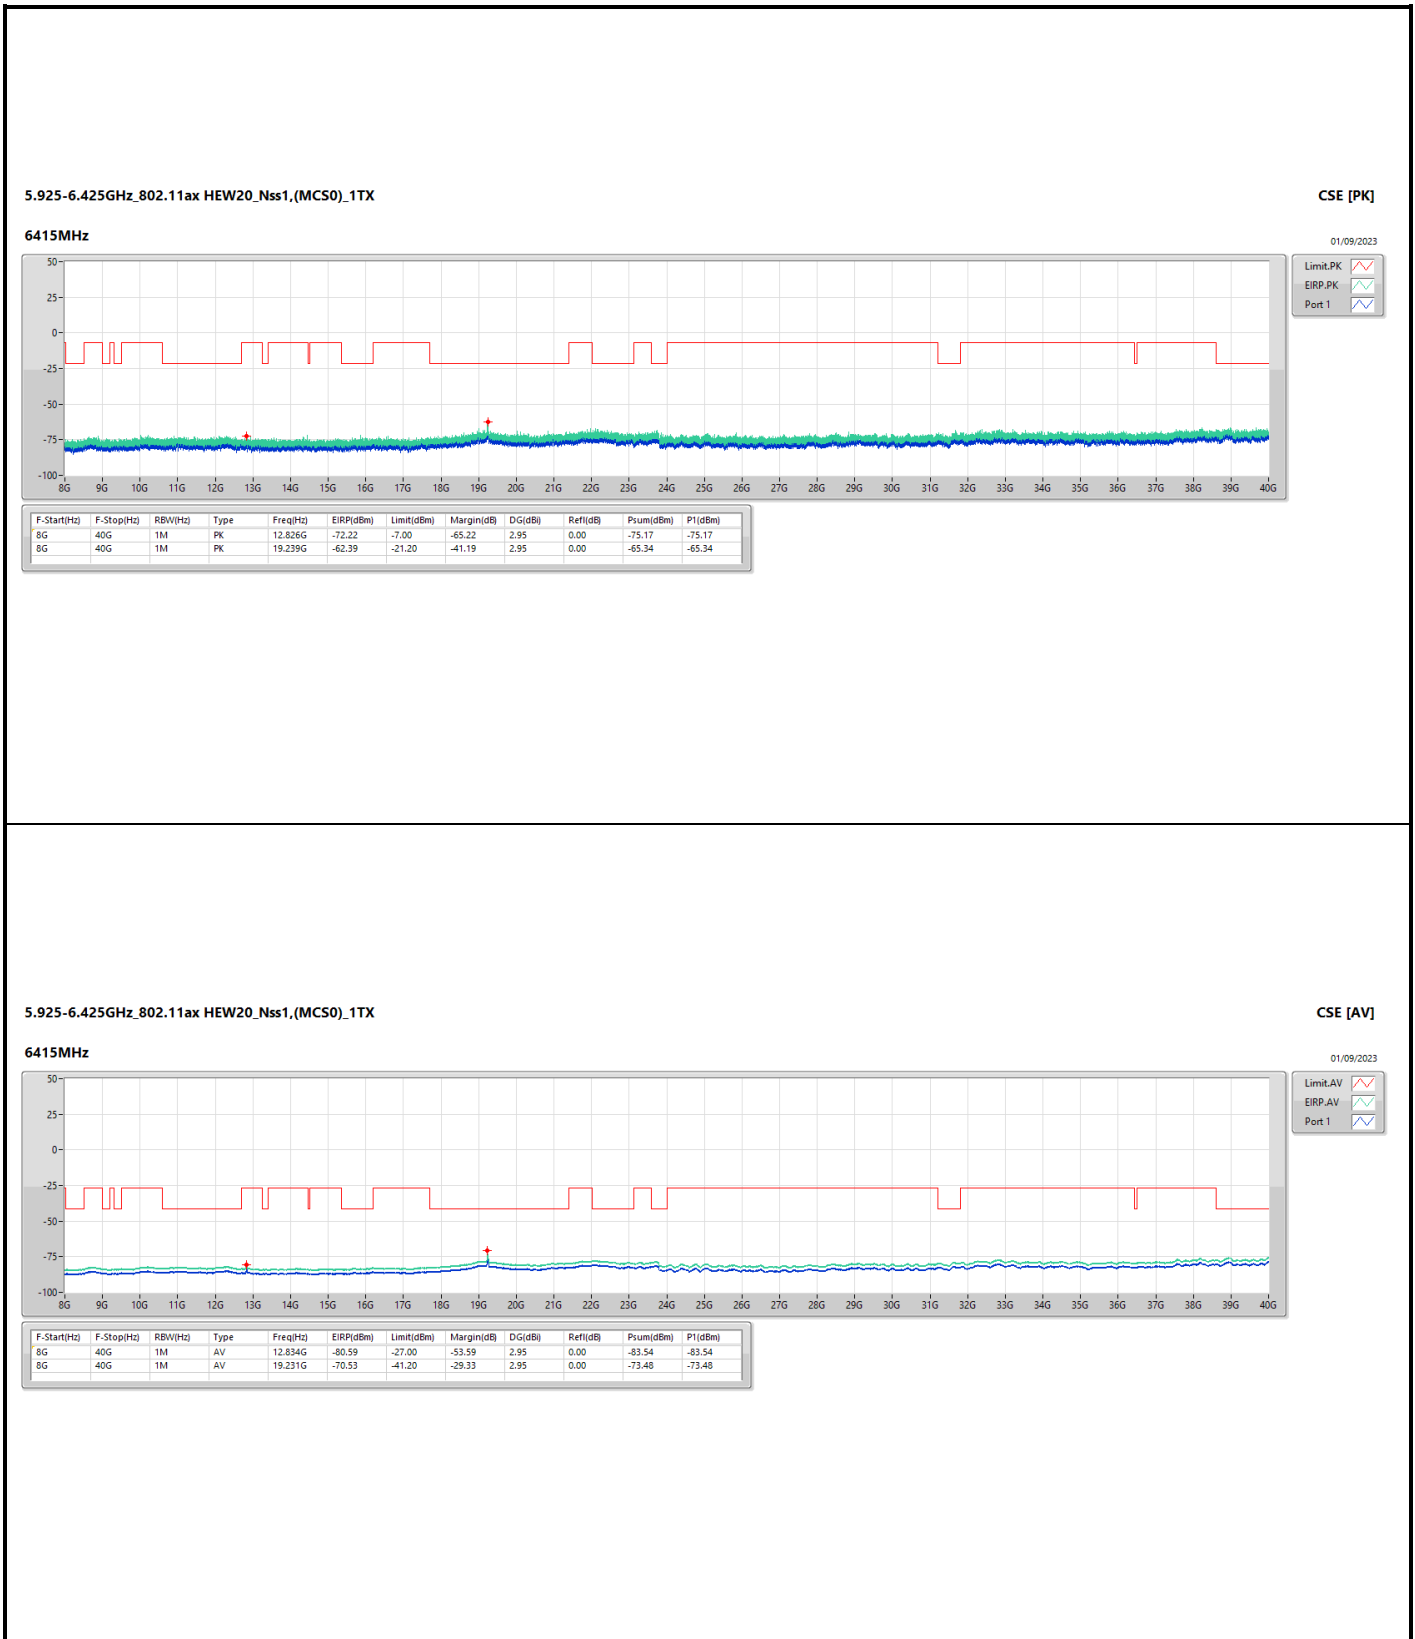

DG = Directional Gain ; PX=Port X; Psum=P1+P2+...PX

6.525-6.875GHz_802.11ax_HEW20_Nss1,(MCS0)_1TX

CSE [PK]

6695MHz

01/09/2023

Legend for CSE [PK]:
 Limit:PK (Red line)
 ERP:PK (Green line)
 Port 1 (Blue line)