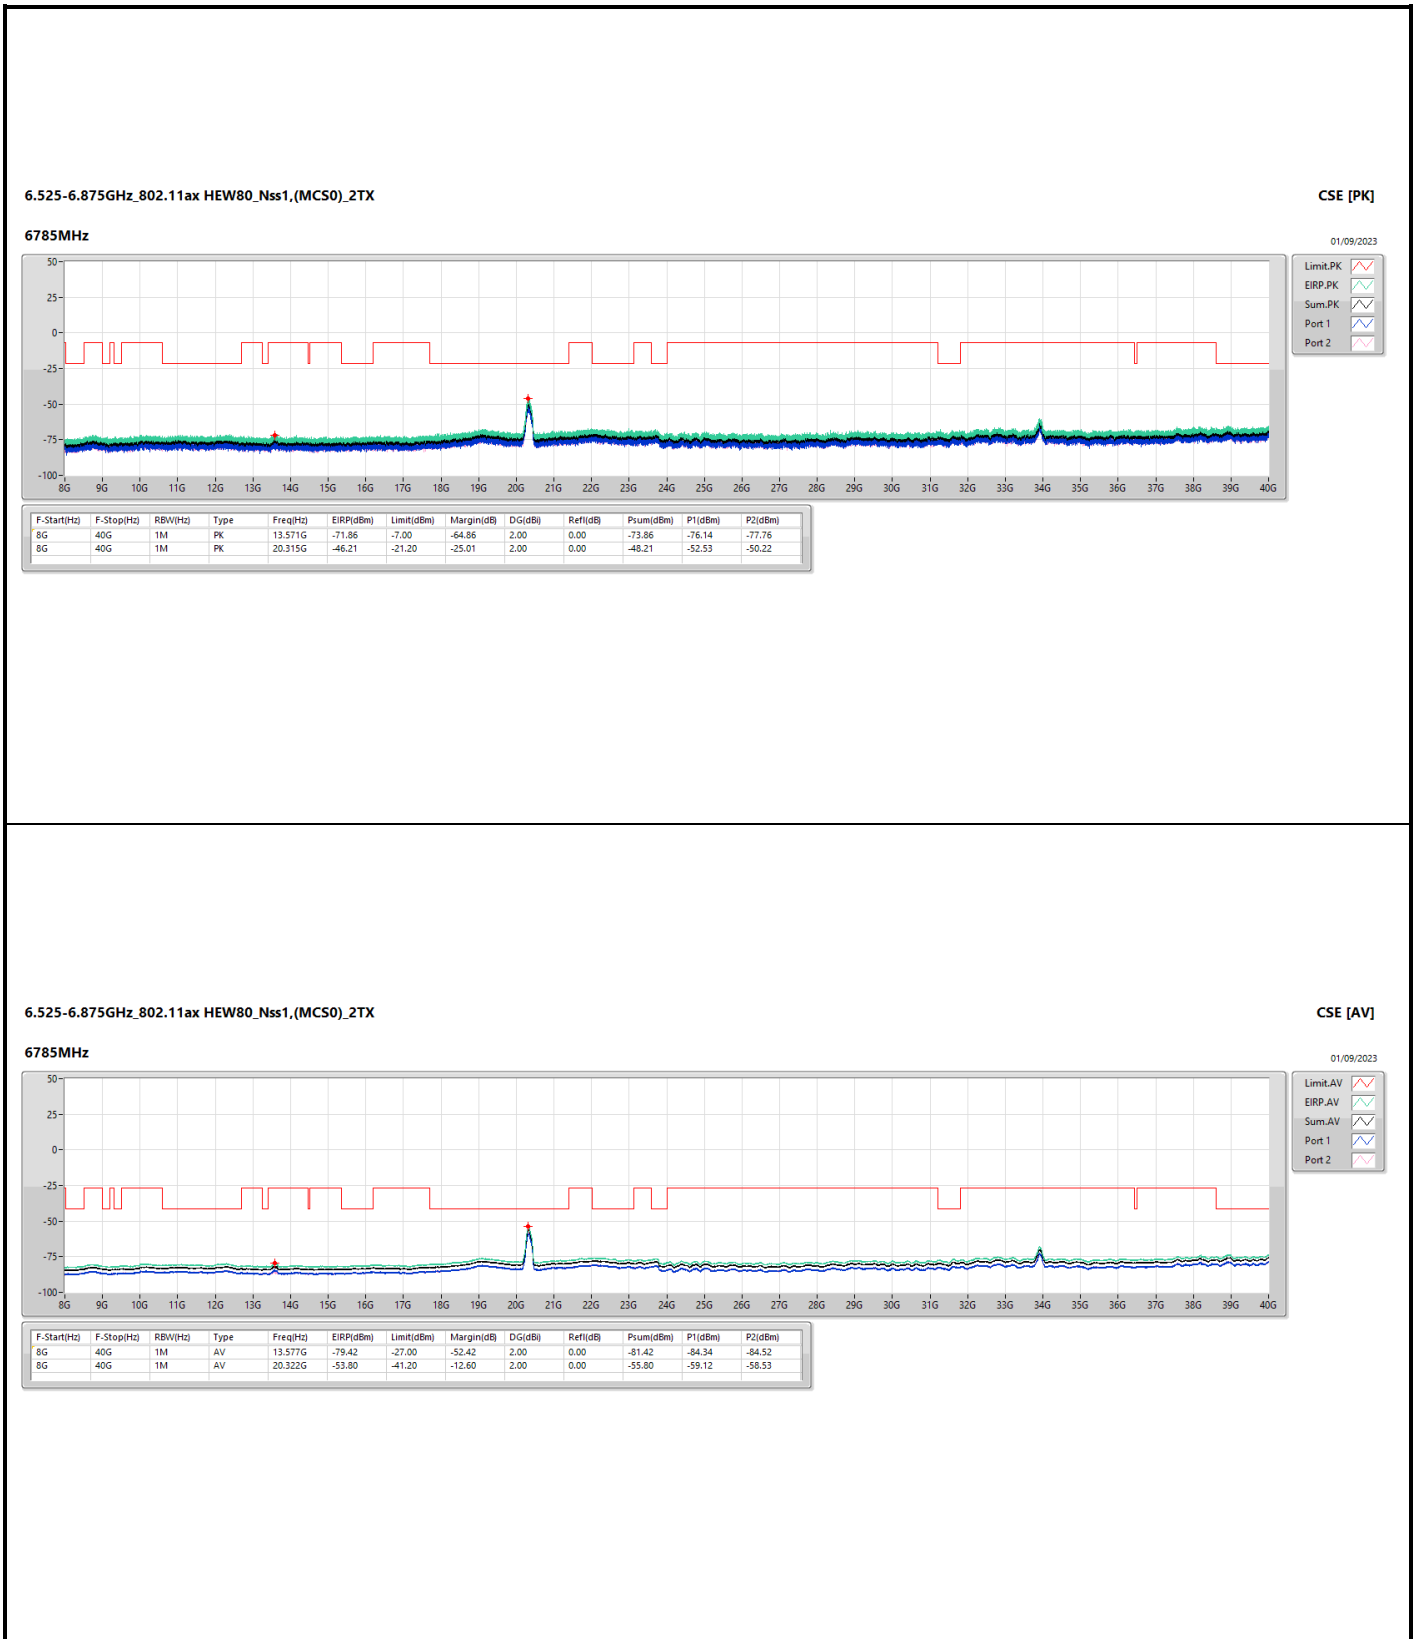

6.525-6.875GHz_802.11ax_HEW40_Nss1,(MCS0)_2TX

CSE [PK]

6685MHz

01/09/2023

6.525-6.875GHz_802.11ax_HEW40_Nss1,(MCS0)_2TX

CSE [AV]

6685MHz

01/09/2023