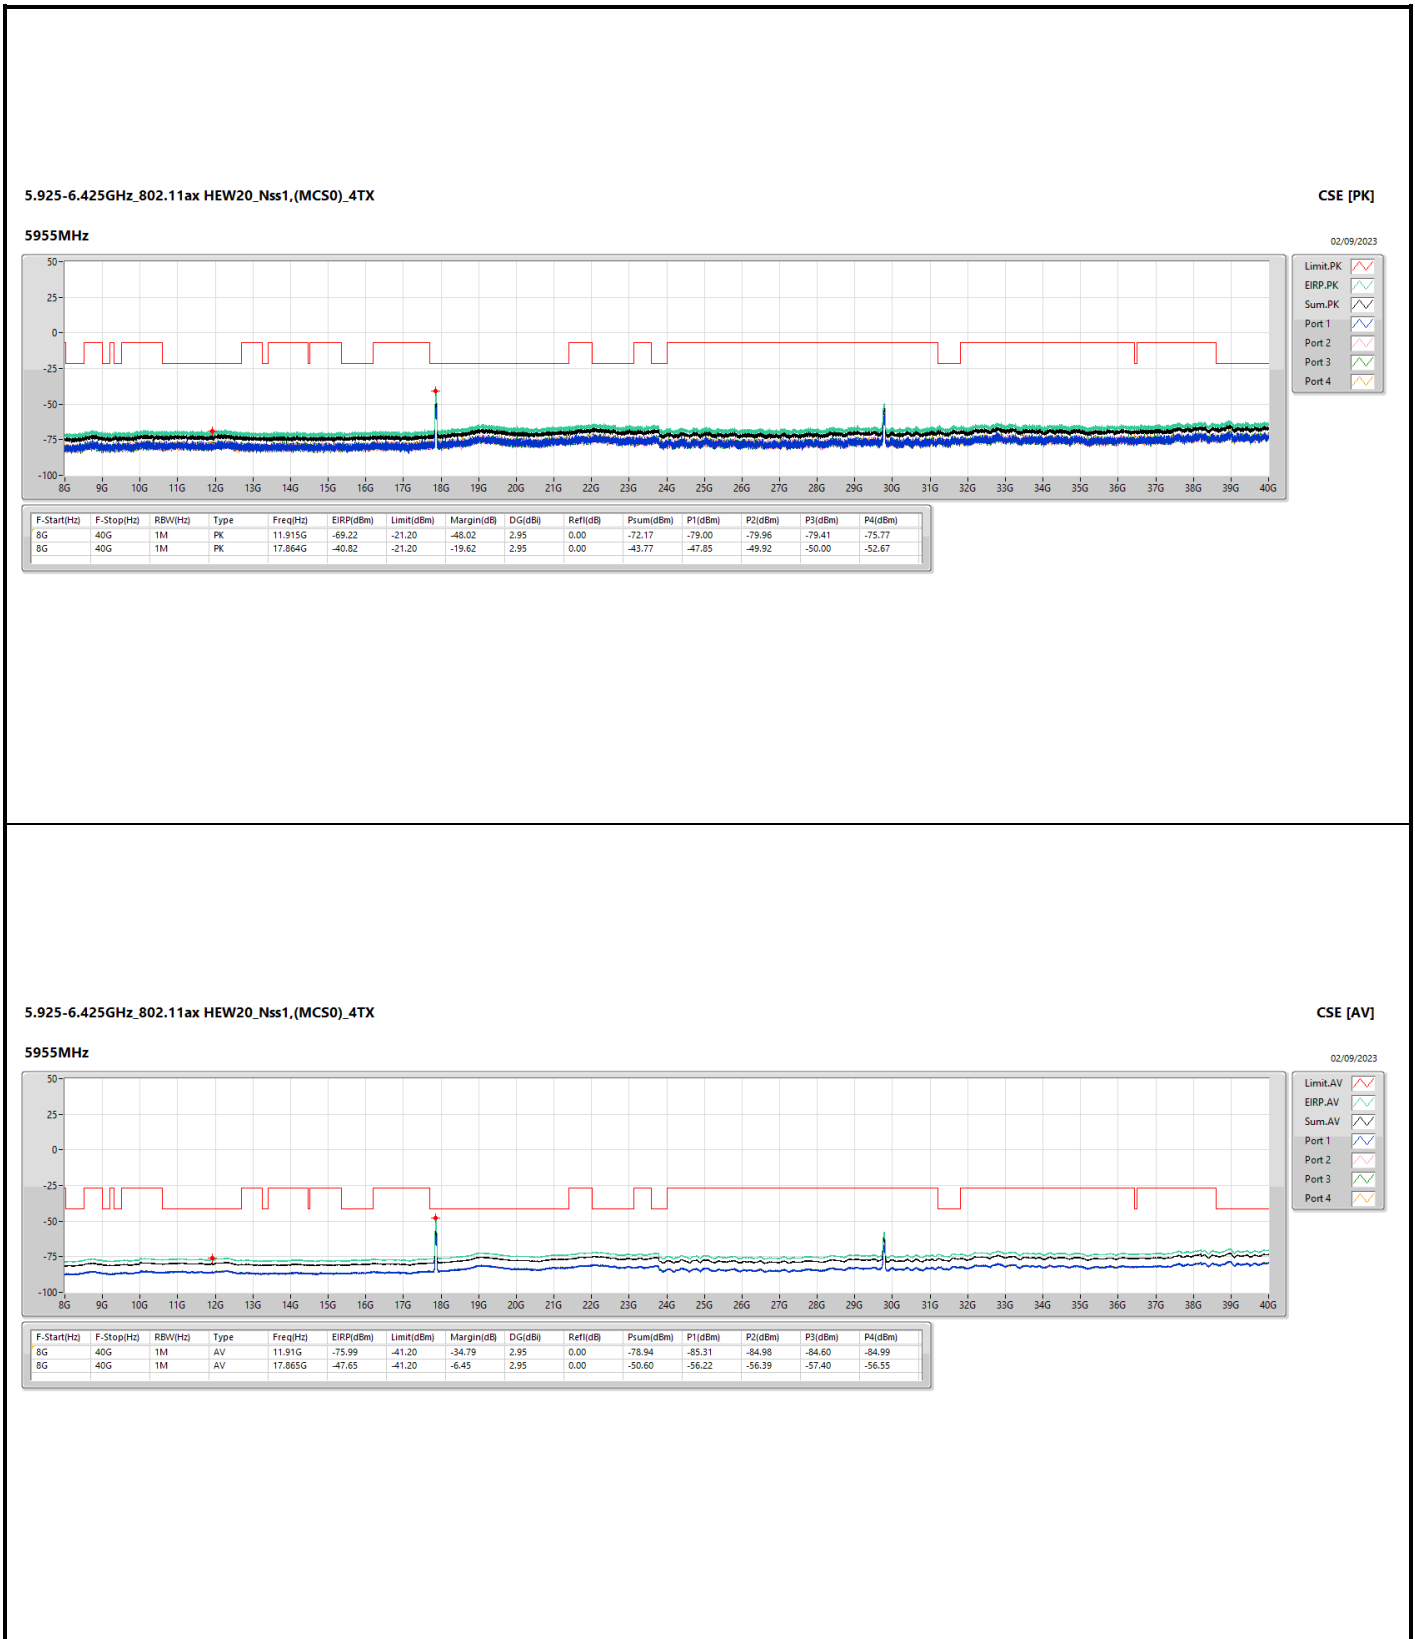

6.525-6.875GHz_802.11ax_HEW40_Nss1,(MCS0)_2TX

CSE [PK]

6685MHz

01/09/2023

6.525-6.875GHz_802.11ax_HEW40_Nss1,(MCS0)_2TX

CSE [AV]

6685MHz

01/09/2023