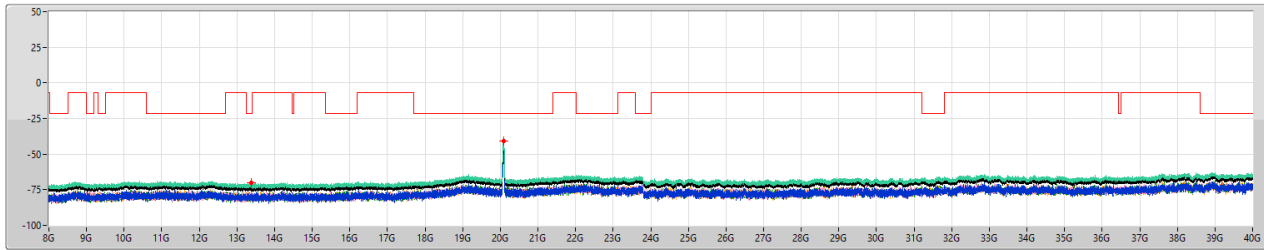

6.525-6.875GHz_802.11ax_HEW20_Nss1,(MCS0)_4TX

CSE [PK]

6695MHz

02/09/2023

F-Start(Hz)	F-Stop(Hz)	RBW(Hz)	Type	Freq(Hz)	EIRP(dBm)	Limit(dBm)	Margin(dB)	DG(dB)	Ref1(dB)	Psum(dBm)	P1(dBm)	P2(dBm)	P3(dBm)	P4(dBm)
8G	40G	1M	PK	13.387G	-70.22	-21.20	-49.02	2.00	0.00	-72.22	-78.78	-79.26	-78.68	-76.71
8G	40G	1M	PK	20.086G	-40.63	-21.20	-19.43	2.00	0.00	-42.63	-48.79	-52.39	-47.73	-47.27

6.525-6.875GHz_802.11ax_HEW20_Nss1,(MCS0)_4TX

CSE [AV]

6695MHz

02/09/2023