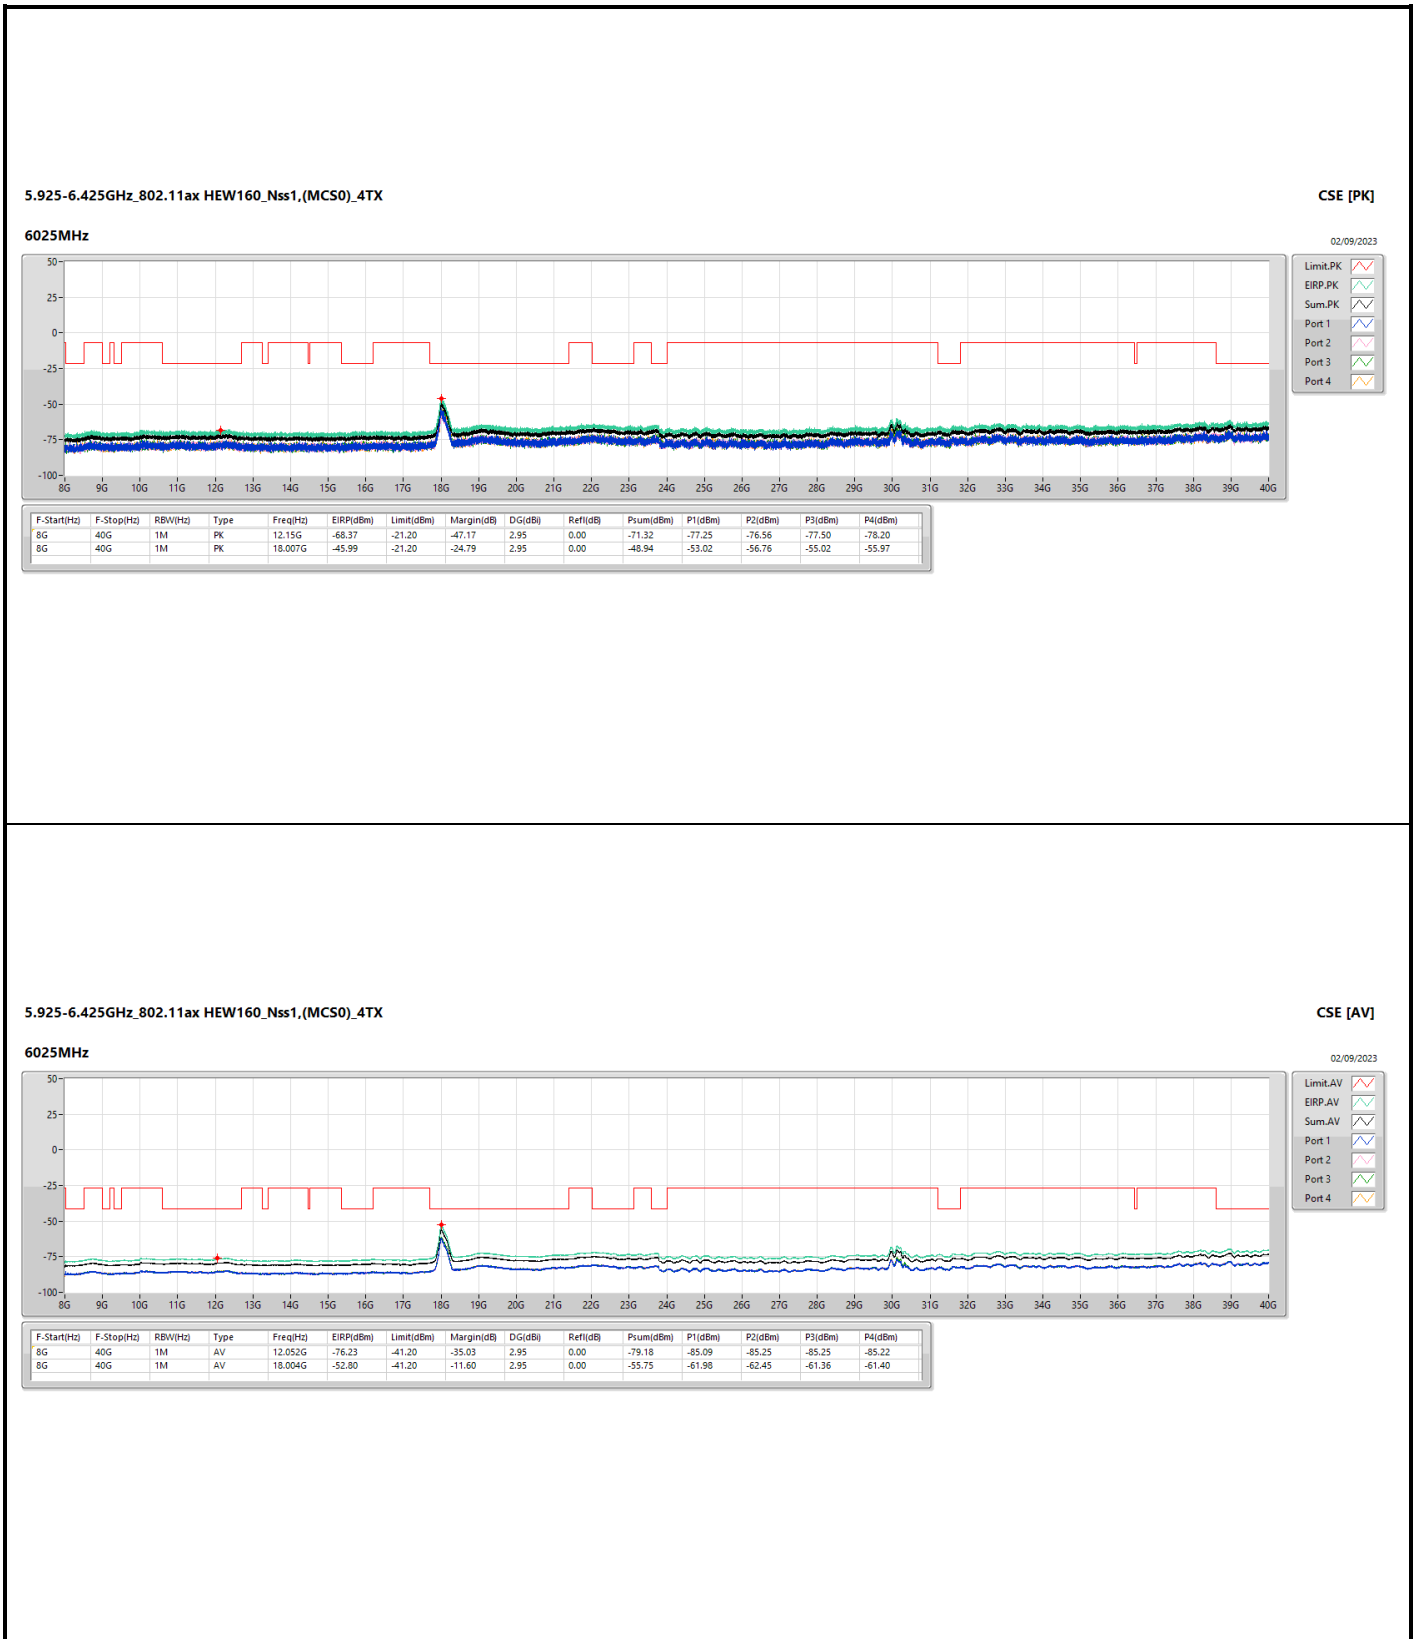

6.525-6.875GHz_802.11ax_HEW40_Nss1,(MCS0)_2TX

CSE [PK]

6685MHz

01/09/2023

6.525-6.875GHz_802.11ax_HEW40_Nss1,(MCS0)_2TX

CSE [AV]

6685MHz

01/09/2023