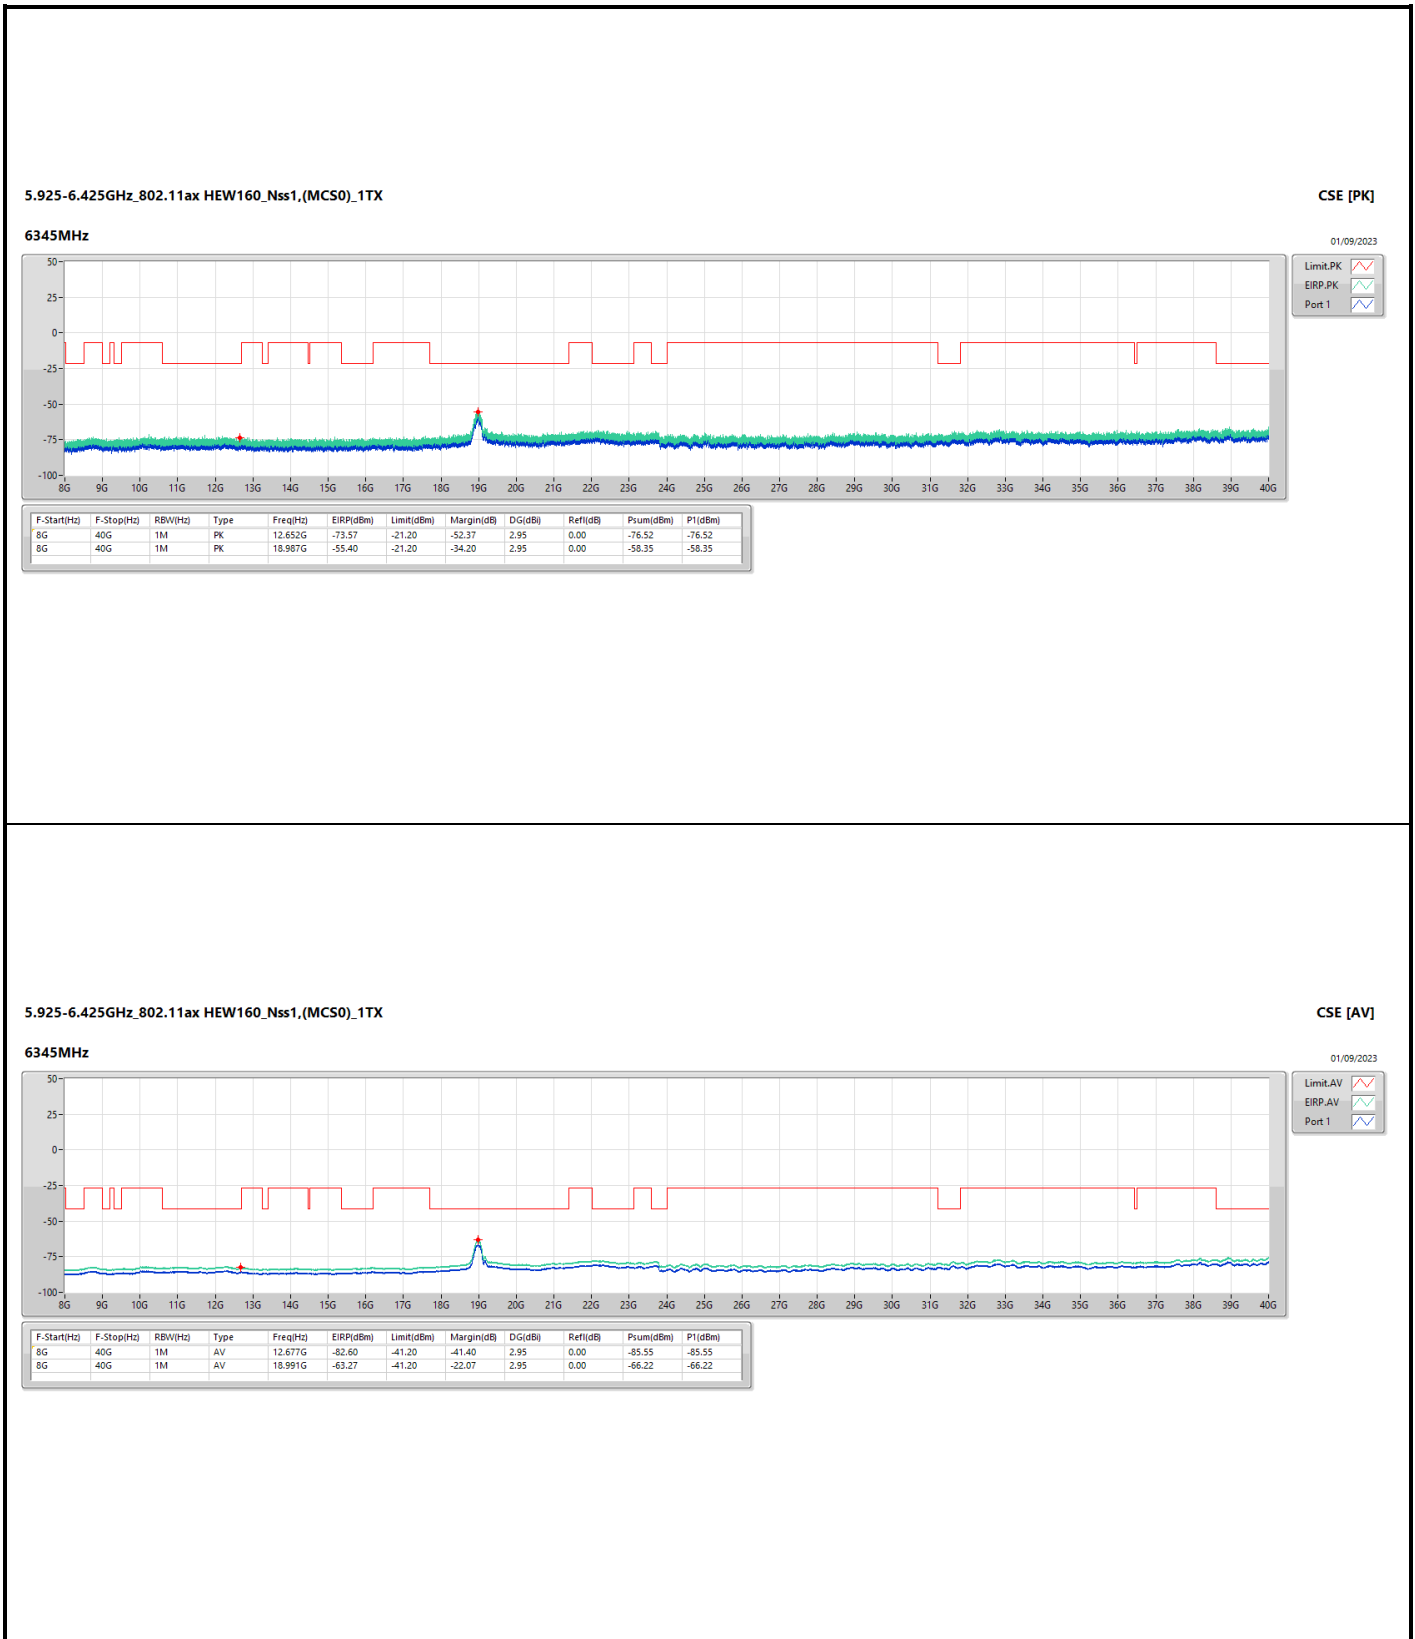

DG = Directional Gain ; PX=Port X; Psum=P1+P2+...PX

6.525-6.875GHz_802.11ax_HEW20_Nss1,(MCS0)_1TX

CSE [PK]

6695MHz

01/09/2023

Legend for CSE [PK]:
 Limit:PK (Red line)
 ERP:PK (Green line)
 Port 1 (Blue line)