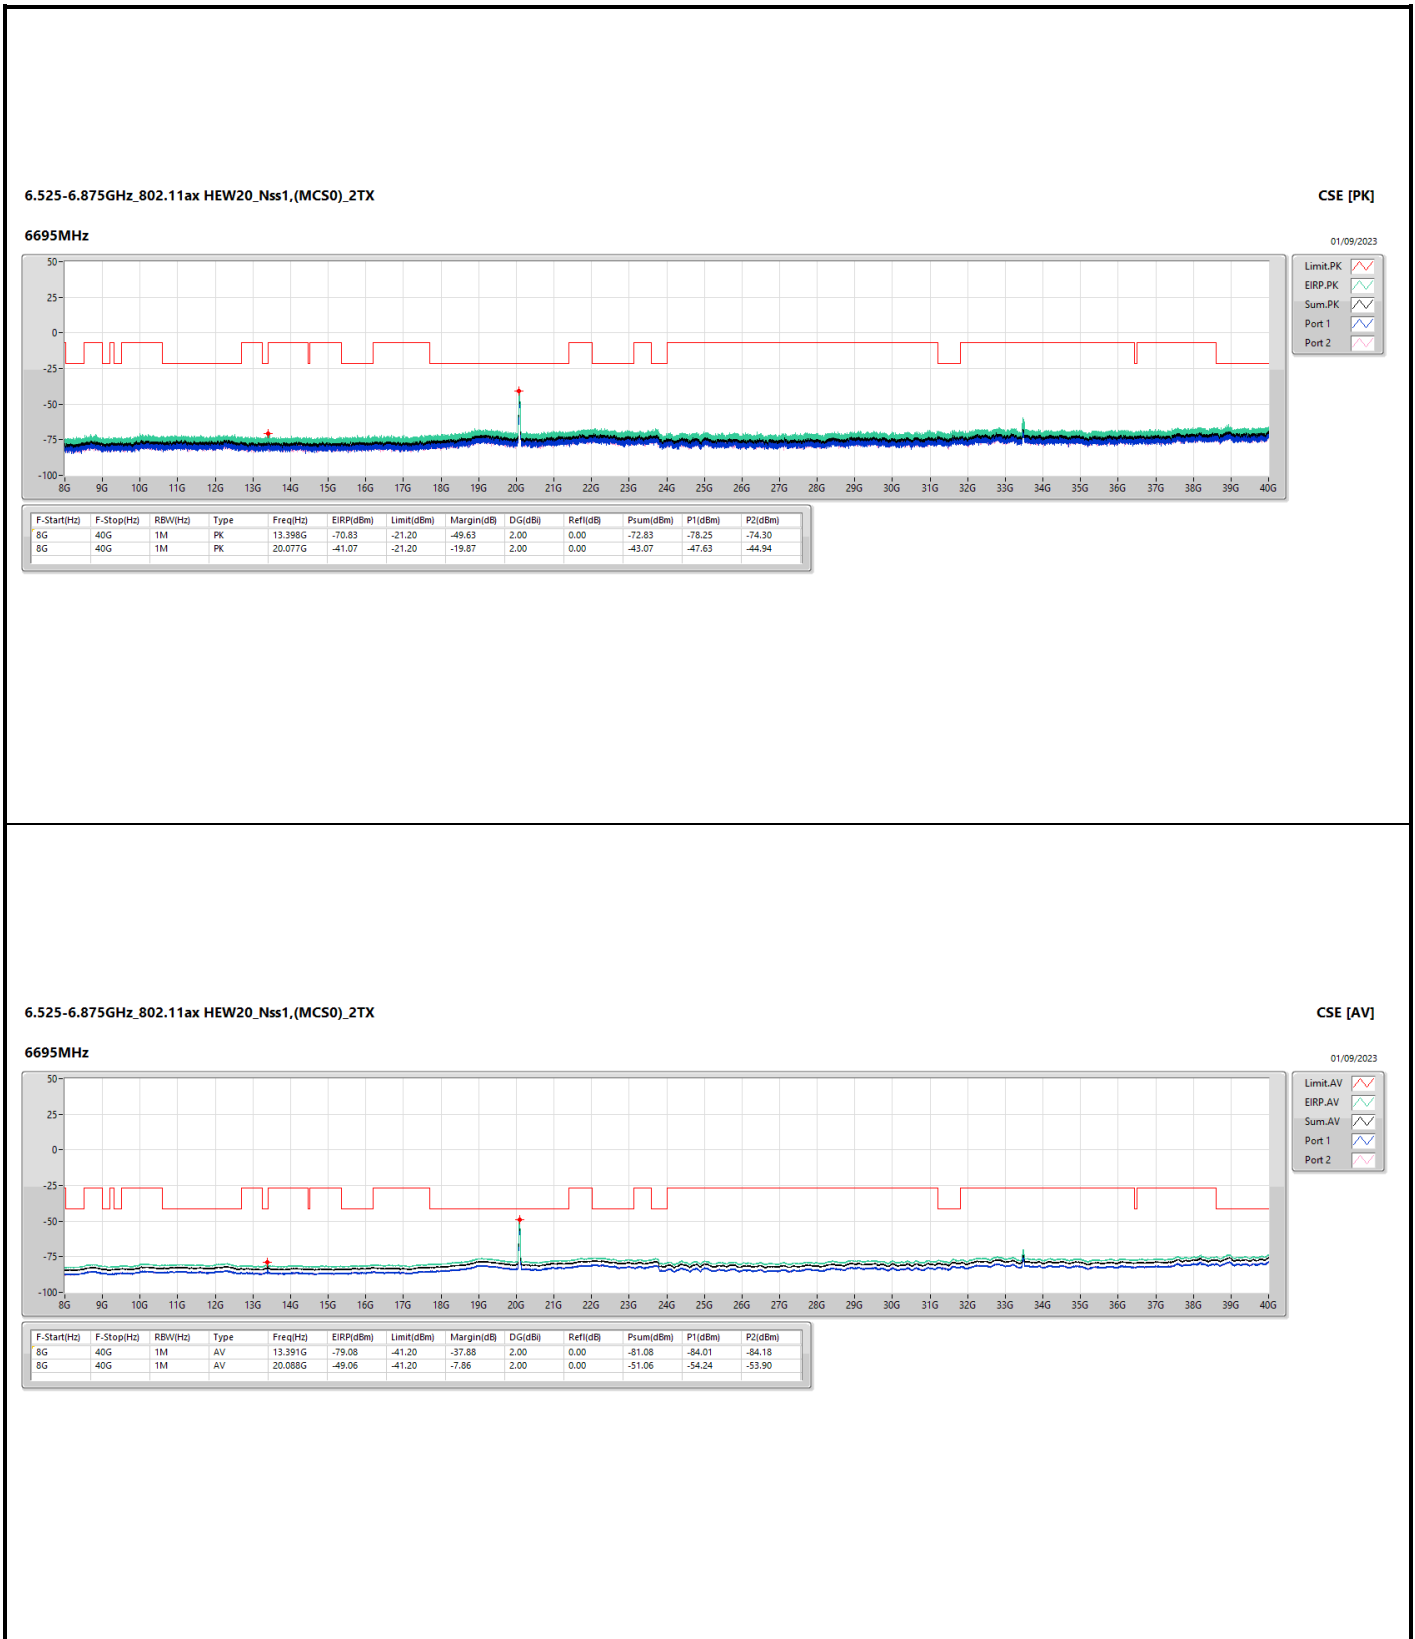

6.525-6.875GHz_802.11ax_HEW20_Nss1,(MCS0)_2TX

CSE [PK]

6535MHz

01/09/2023

6.525-6.875GHz_802.11ax_HEW20_Nss1,(MCS0)_2TX

CSE [AV]

6535MHz

01/09/2023