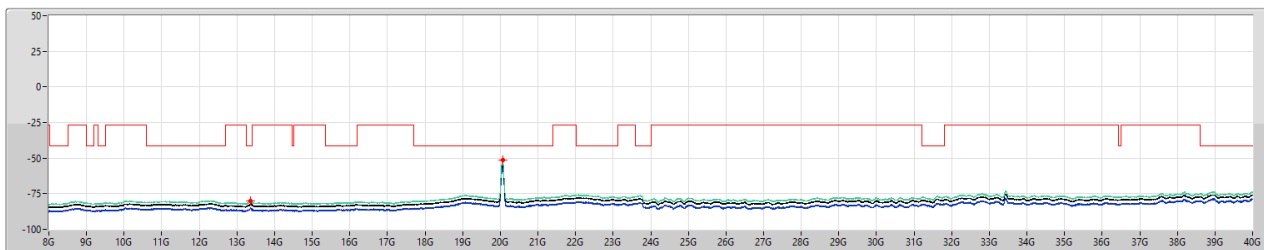

6.525-6.875GHz_802.11ax_HEW40_Nss1,(MCS0)_2TX

CSE [PK]

6685MHz

01/09/2023

6.525-6.875GHz_802.11ax_HEW40_Nss1,(MCS0)_2TX

CSE [AV]

6685MHz

01/09/2023