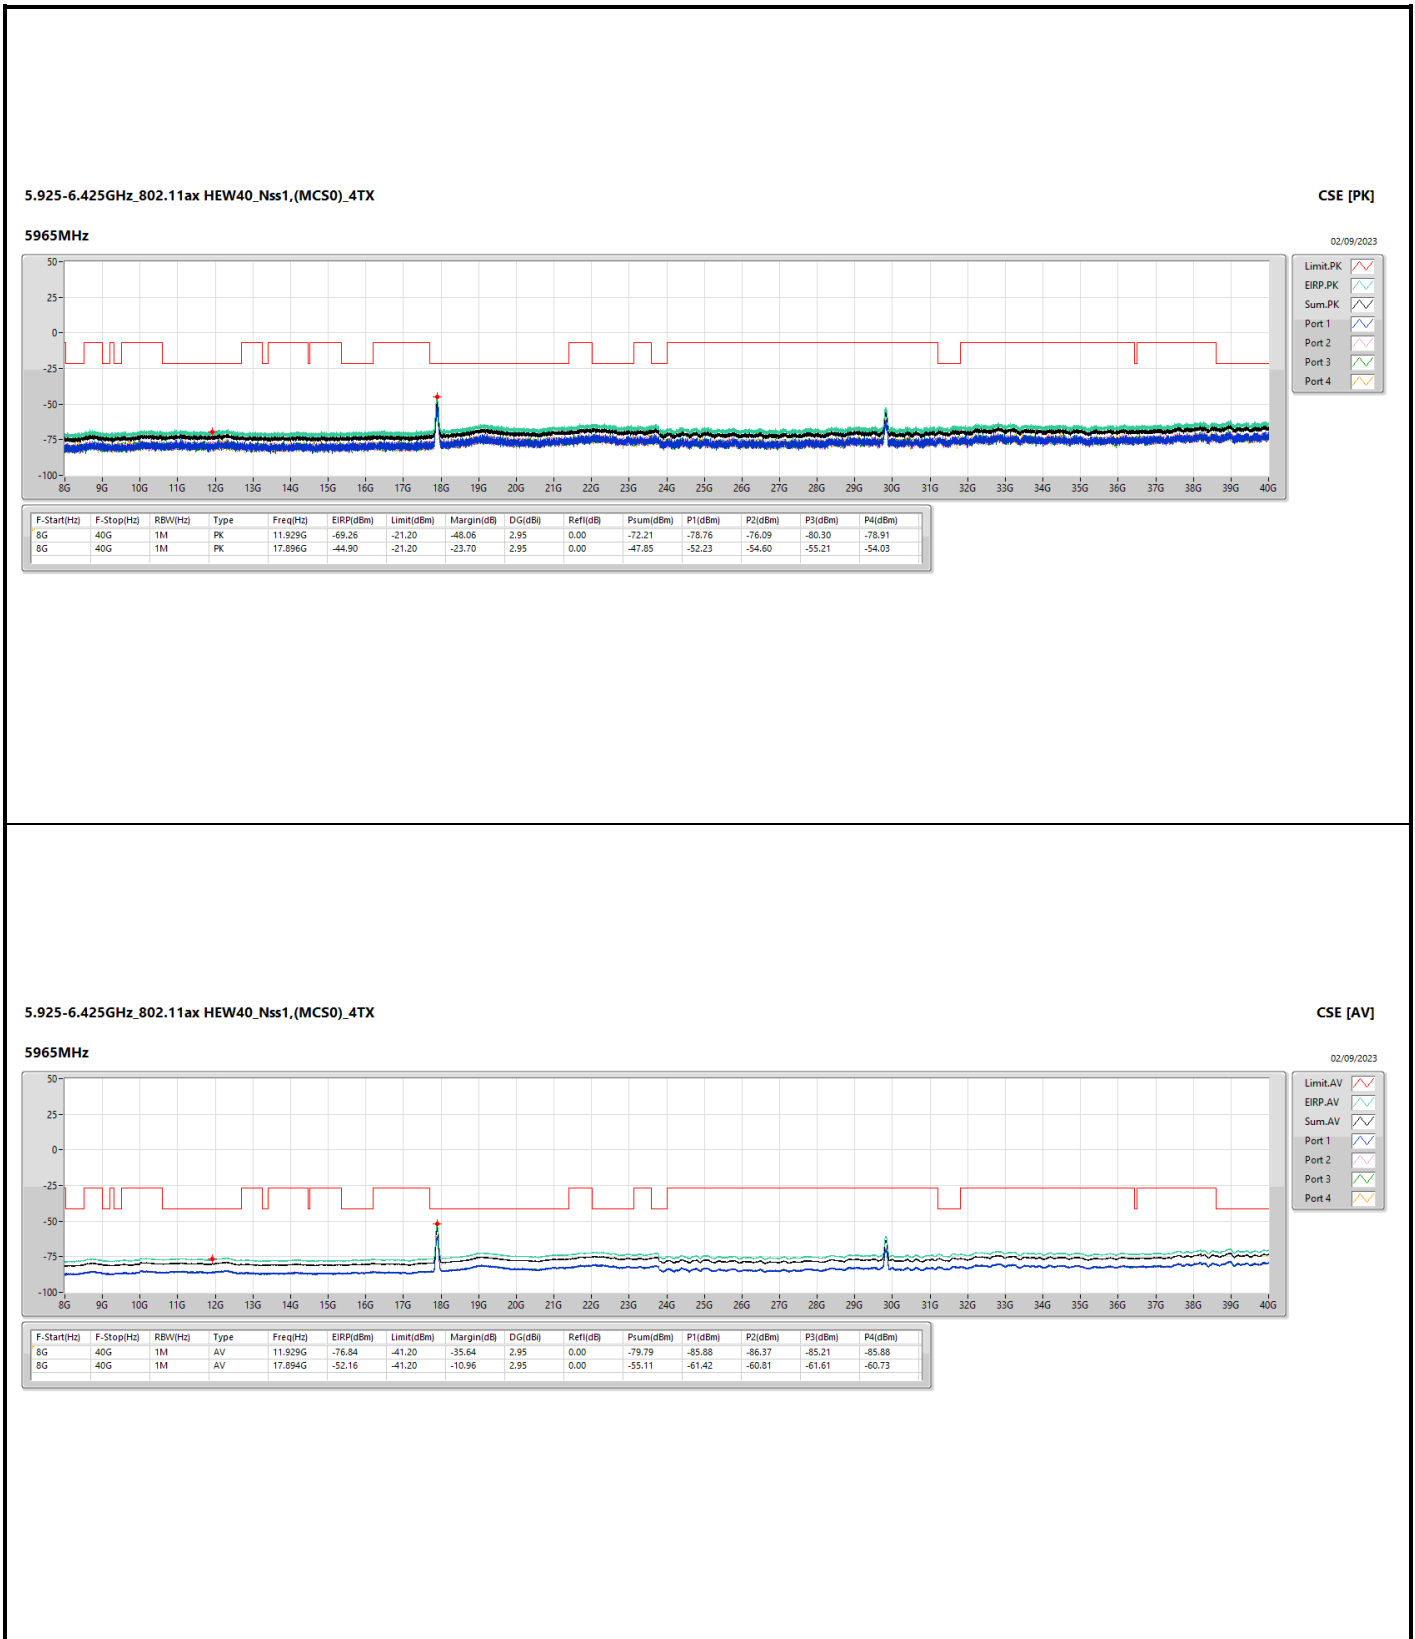

6.525-6.875GHz_802.11ax_HEW40_Nss1,(MCS0)_2TX

CSE [PK]

6685MHz

01/09/2023

6.525-6.875GHz_802.11ax_HEW40_Nss1,(MCS0)_2TX

CSE [AV]

6685MHz

01/09/2023