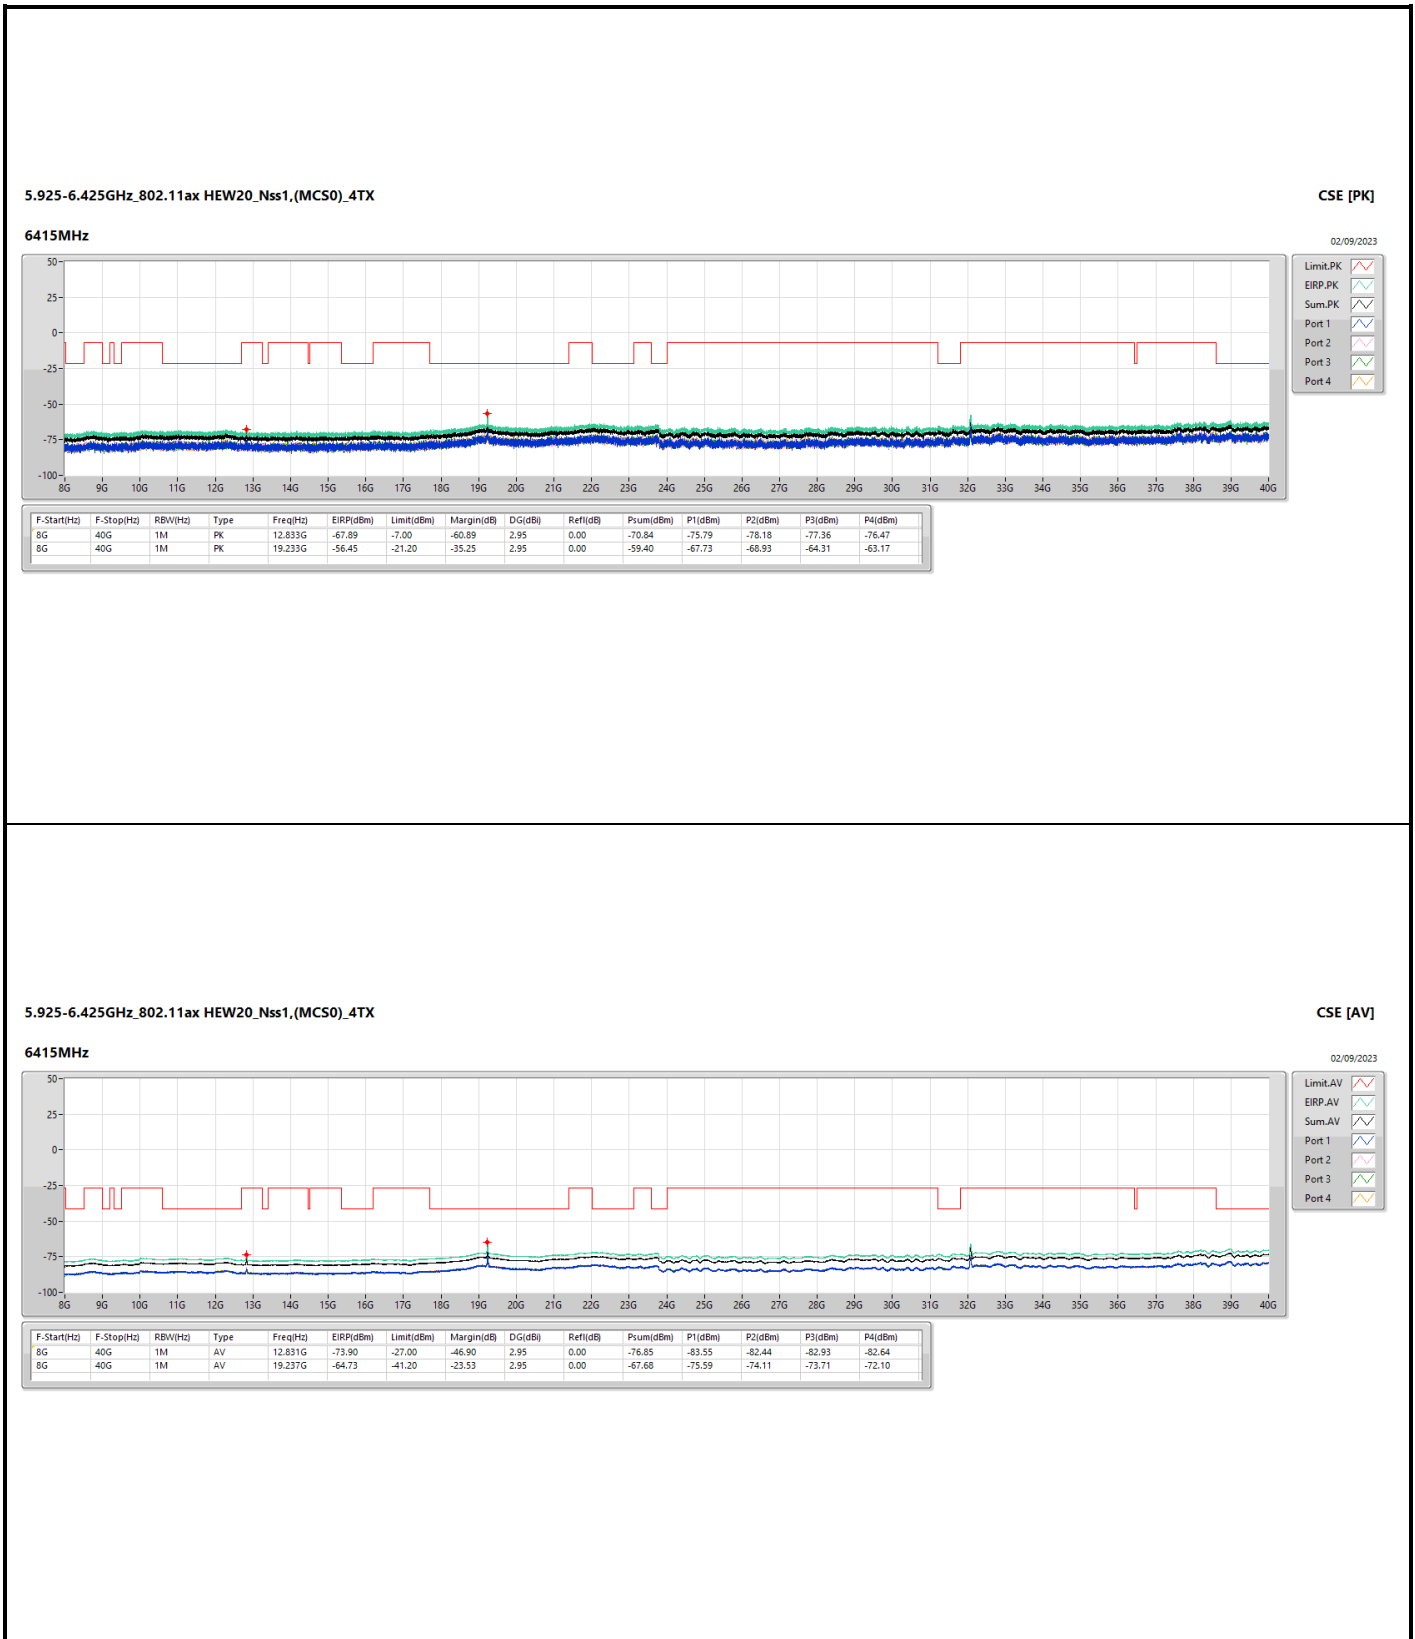

6.525-6.875GHz_802.11ax_HEW40_Nss1,(MCS0)_2TX

CSE [PK]

6685MHz

01/09/2023

6.525-6.875GHz_802.11ax_HEW40_Nss1,(MCS0)_2TX

CSE [AV]

6685MHz

01/09/2023