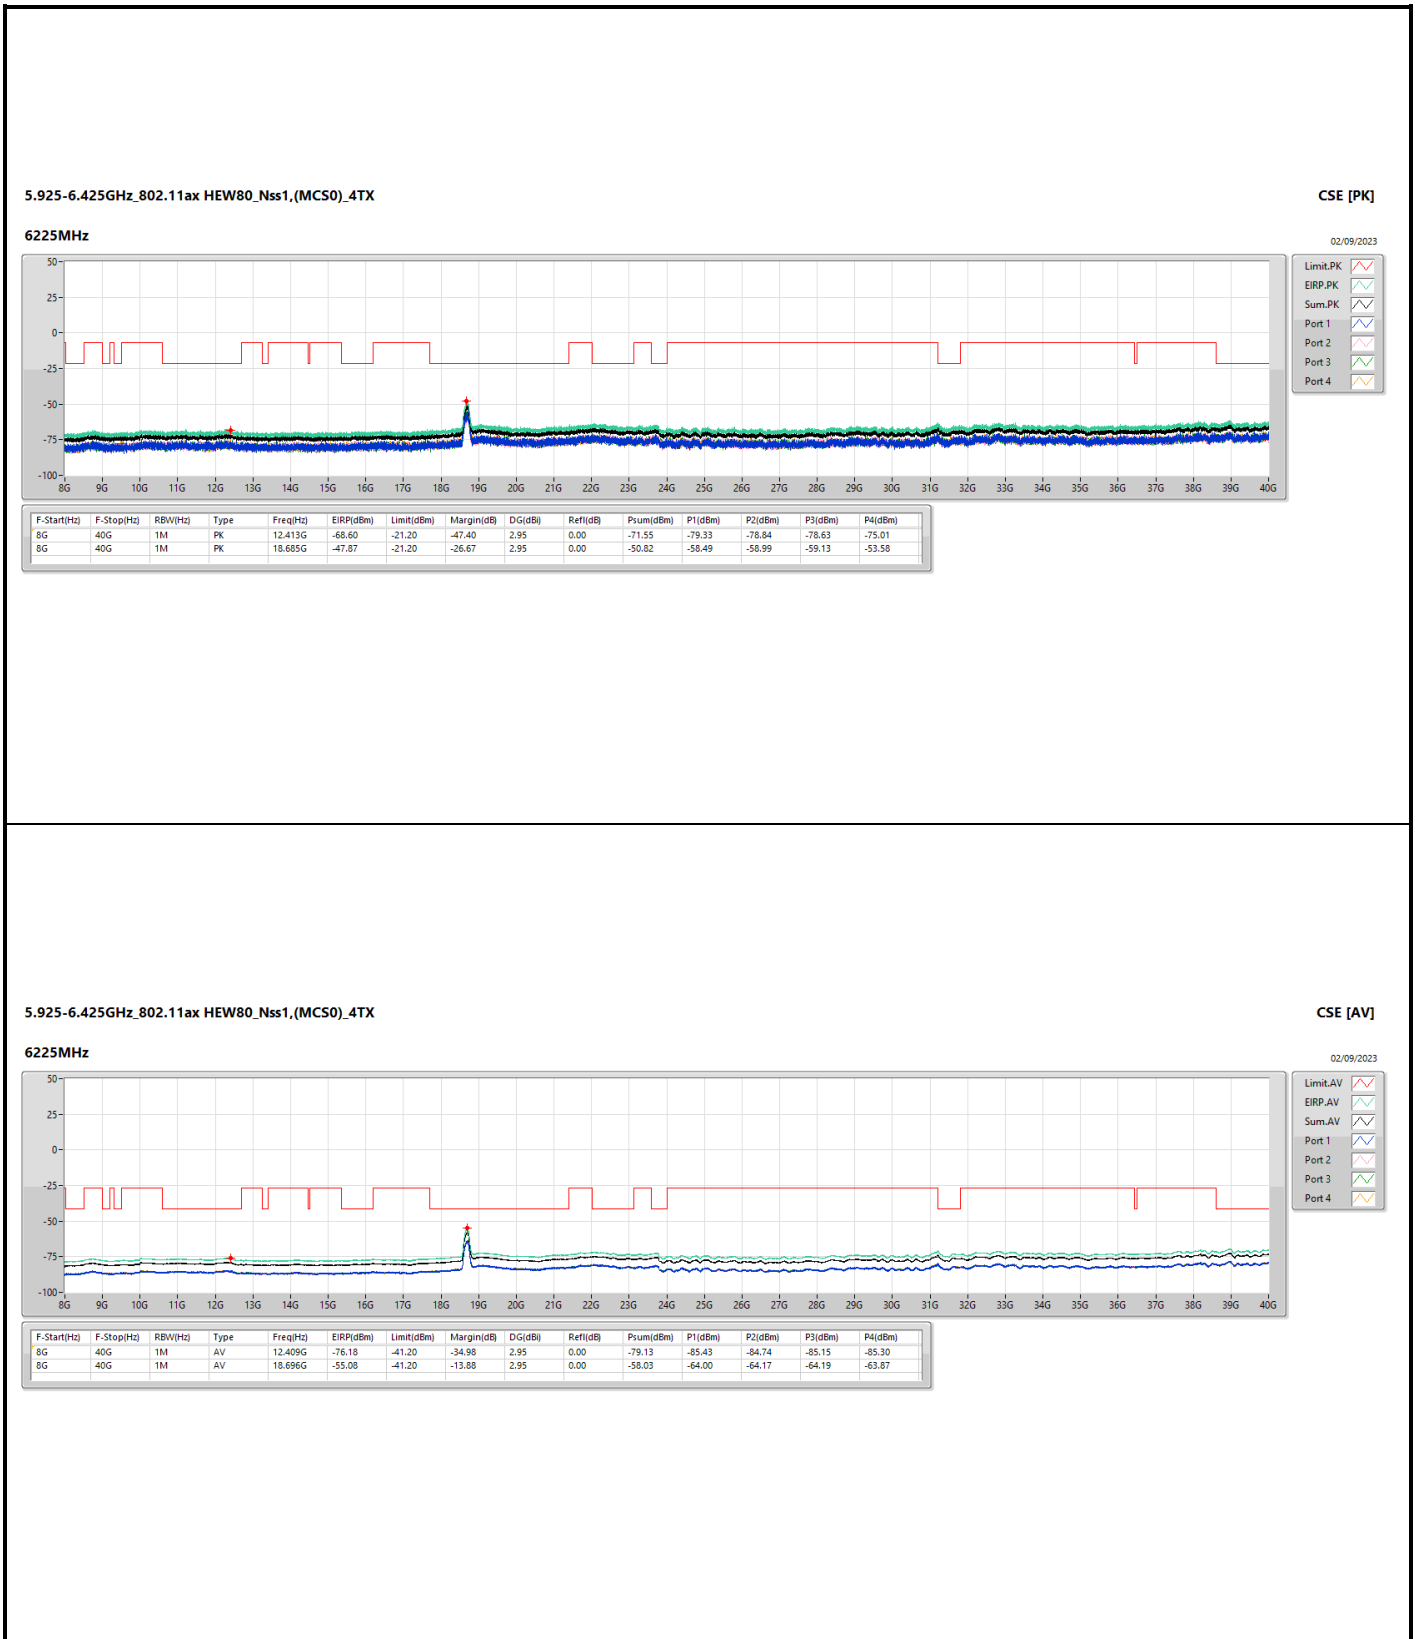

6.525-6.875GHz_802.11ax_HEW40_Nss1,(MCS0)_2TX

CSE [PK]

6685MHz

01/09/2023

6.525-6.875GHz_802.11ax_HEW40_Nss1,(MCS0)_2TX

CSE [AV]

6685MHz

01/09/2023