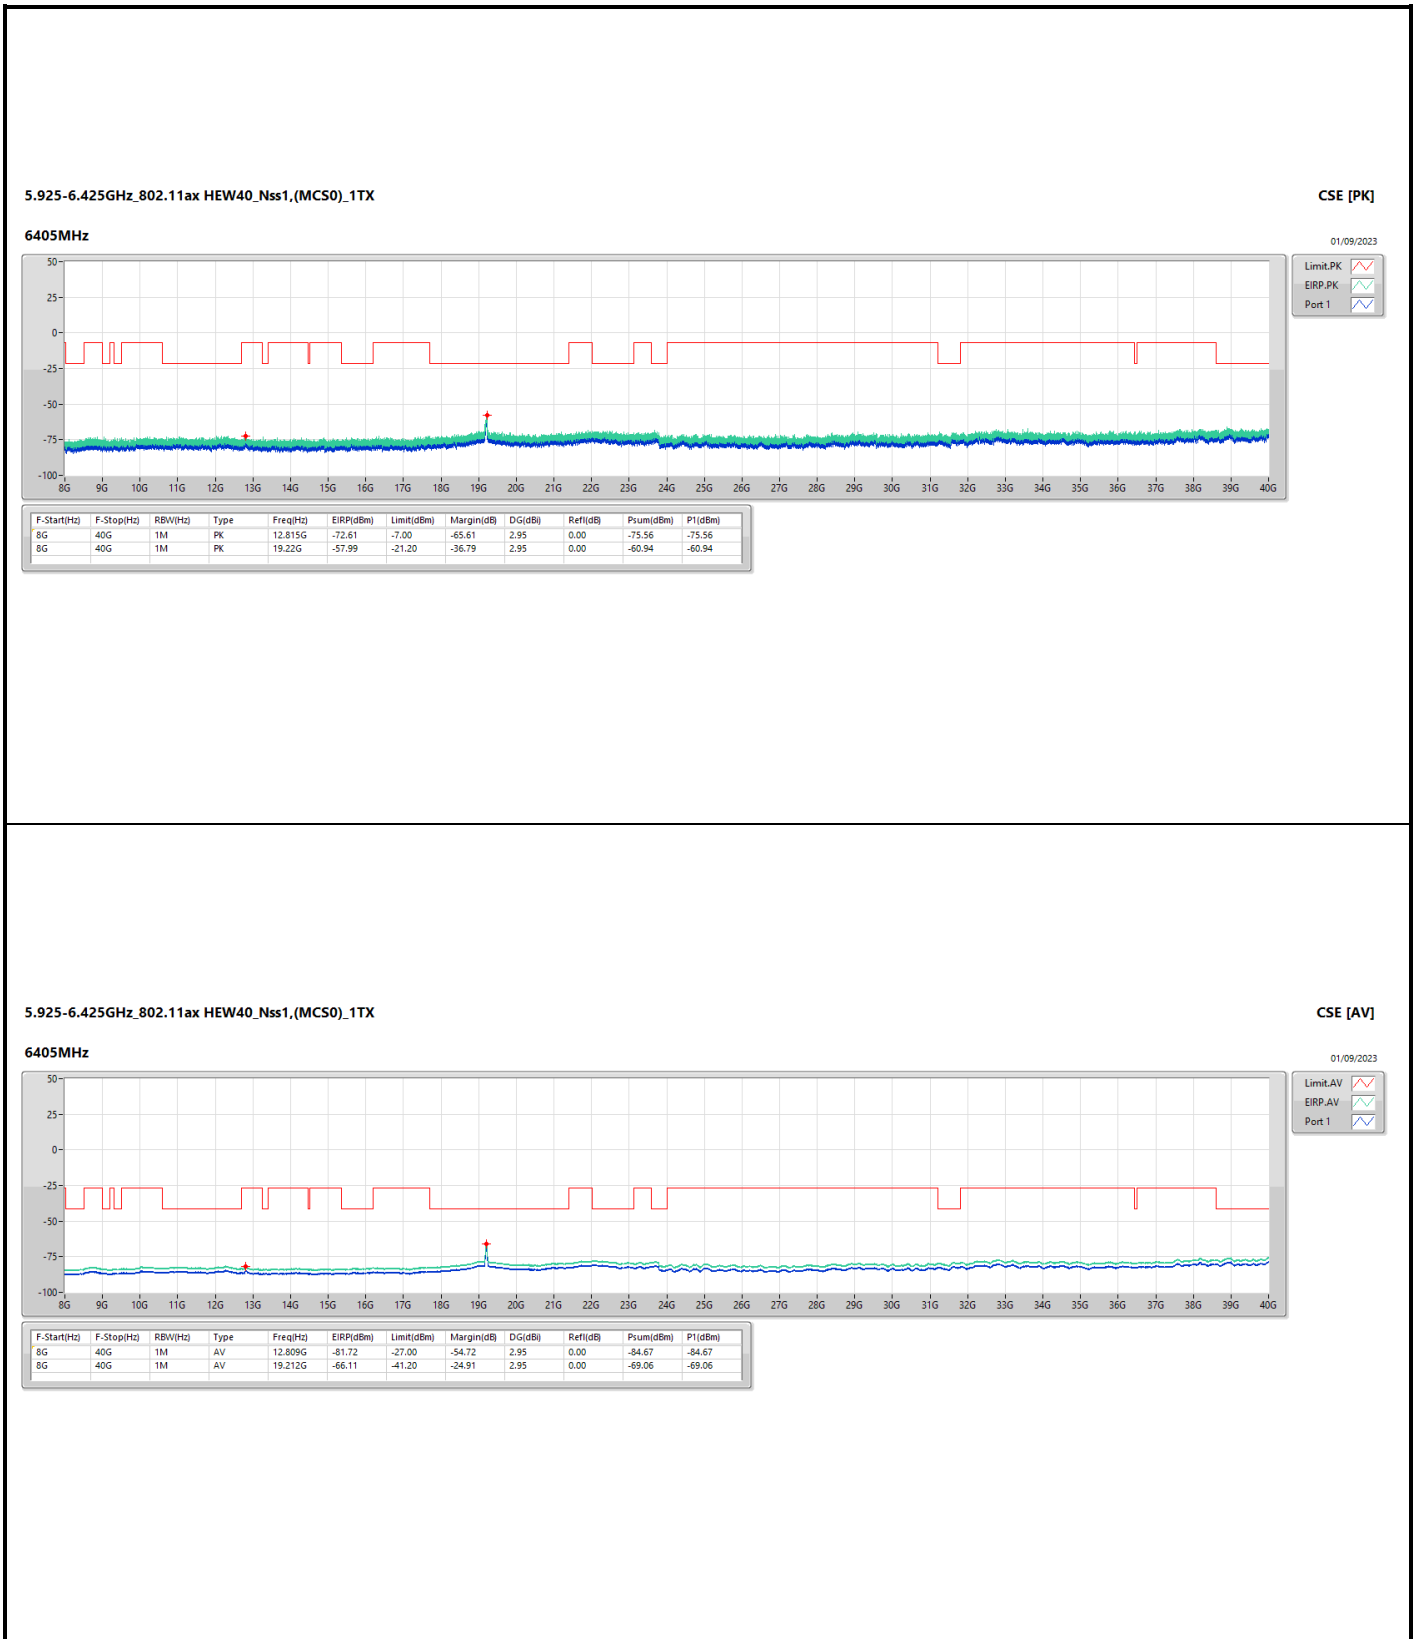

DG = Directional Gain ; PX=Port X; Psum=P1+P2+...PX

6.525-6.875GHz_802.11ax_HEW20_Nss1,(MCS0)_1TX

CSE [PK]

6695MHz

01/09/2023

Legend for CSE [PK]:
 Limit:PK (Red line)
 ERP:PK (Green line)
 Port 1 (Blue line)