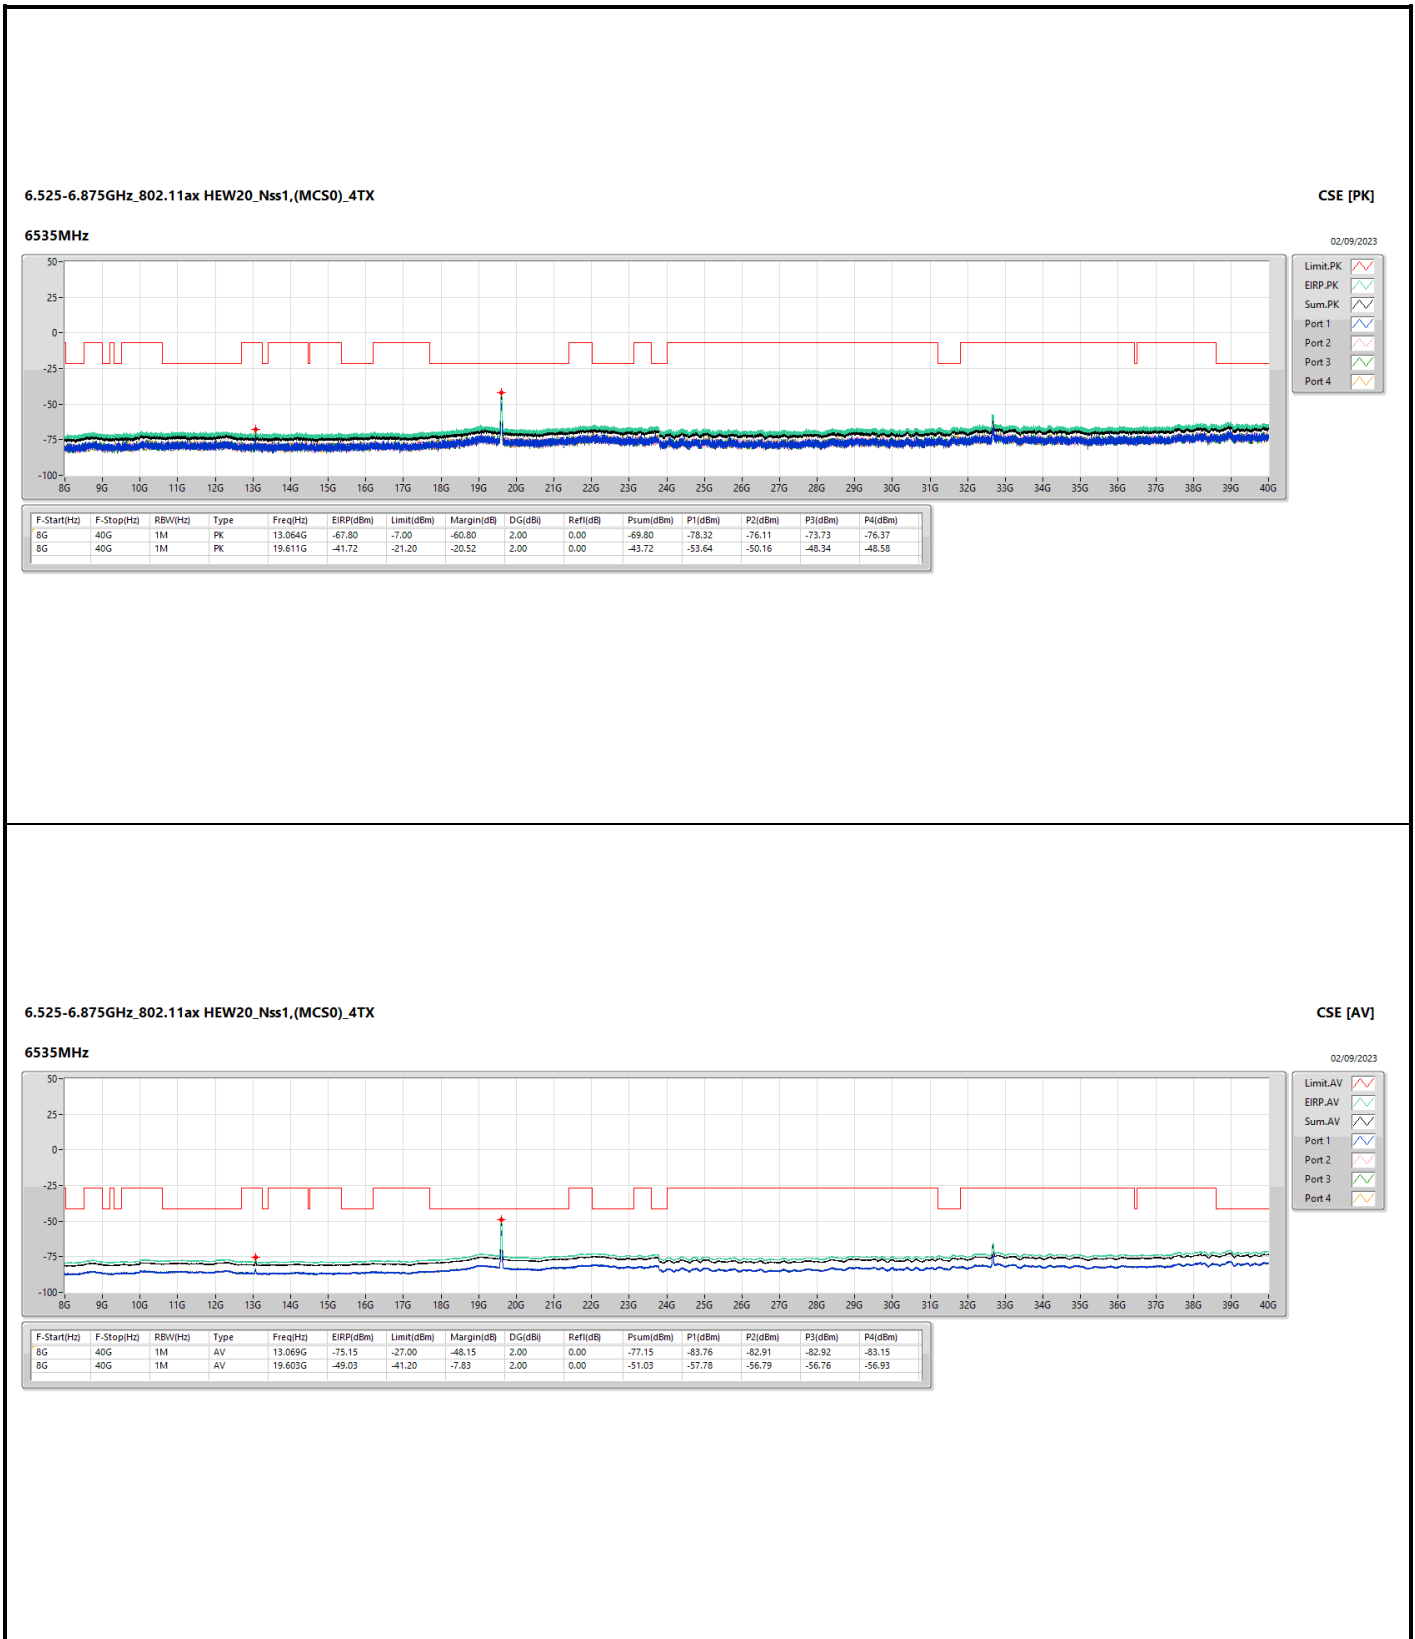

6.525-6.875GHz_802.11ax_HEW40_Nss1,(MCS0)_2TX

CSE [PK]

6685MHz

01/09/2023

6.525-6.875GHz_802.11ax_HEW40_Nss1,(MCS0)_2TX

CSE [AV]

6685MHz

01/09/2023