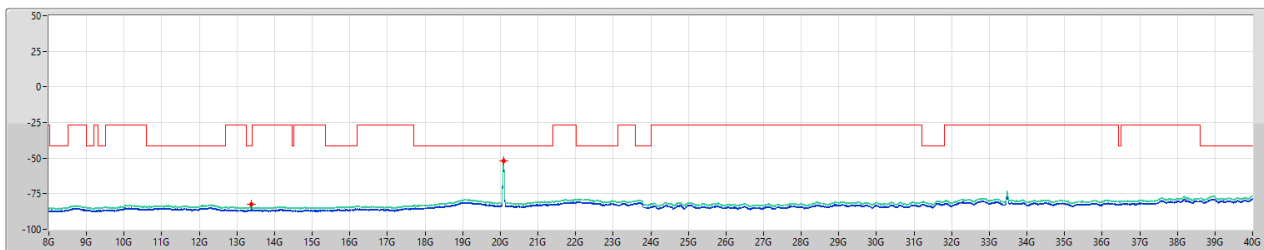

F-Start(Hz)	F-Stop(Hz)	RBW(Hz)	Type	Freq(Hz)	EIRP(dBm)	Limit(dBm)	Margin(dB)	DG(dB)	Ref1(dB)	Psum(dBm)	P1(dBm)
8G	40G	1M	AV	13.392G	-82.69	-41.20	-41.49	2.00	0.00	-84.69	-84.69
8G	40G	1M	AV	20.084G	-52.16	-41.20	-10.96	2.00	0.00	-54.16	-54.16