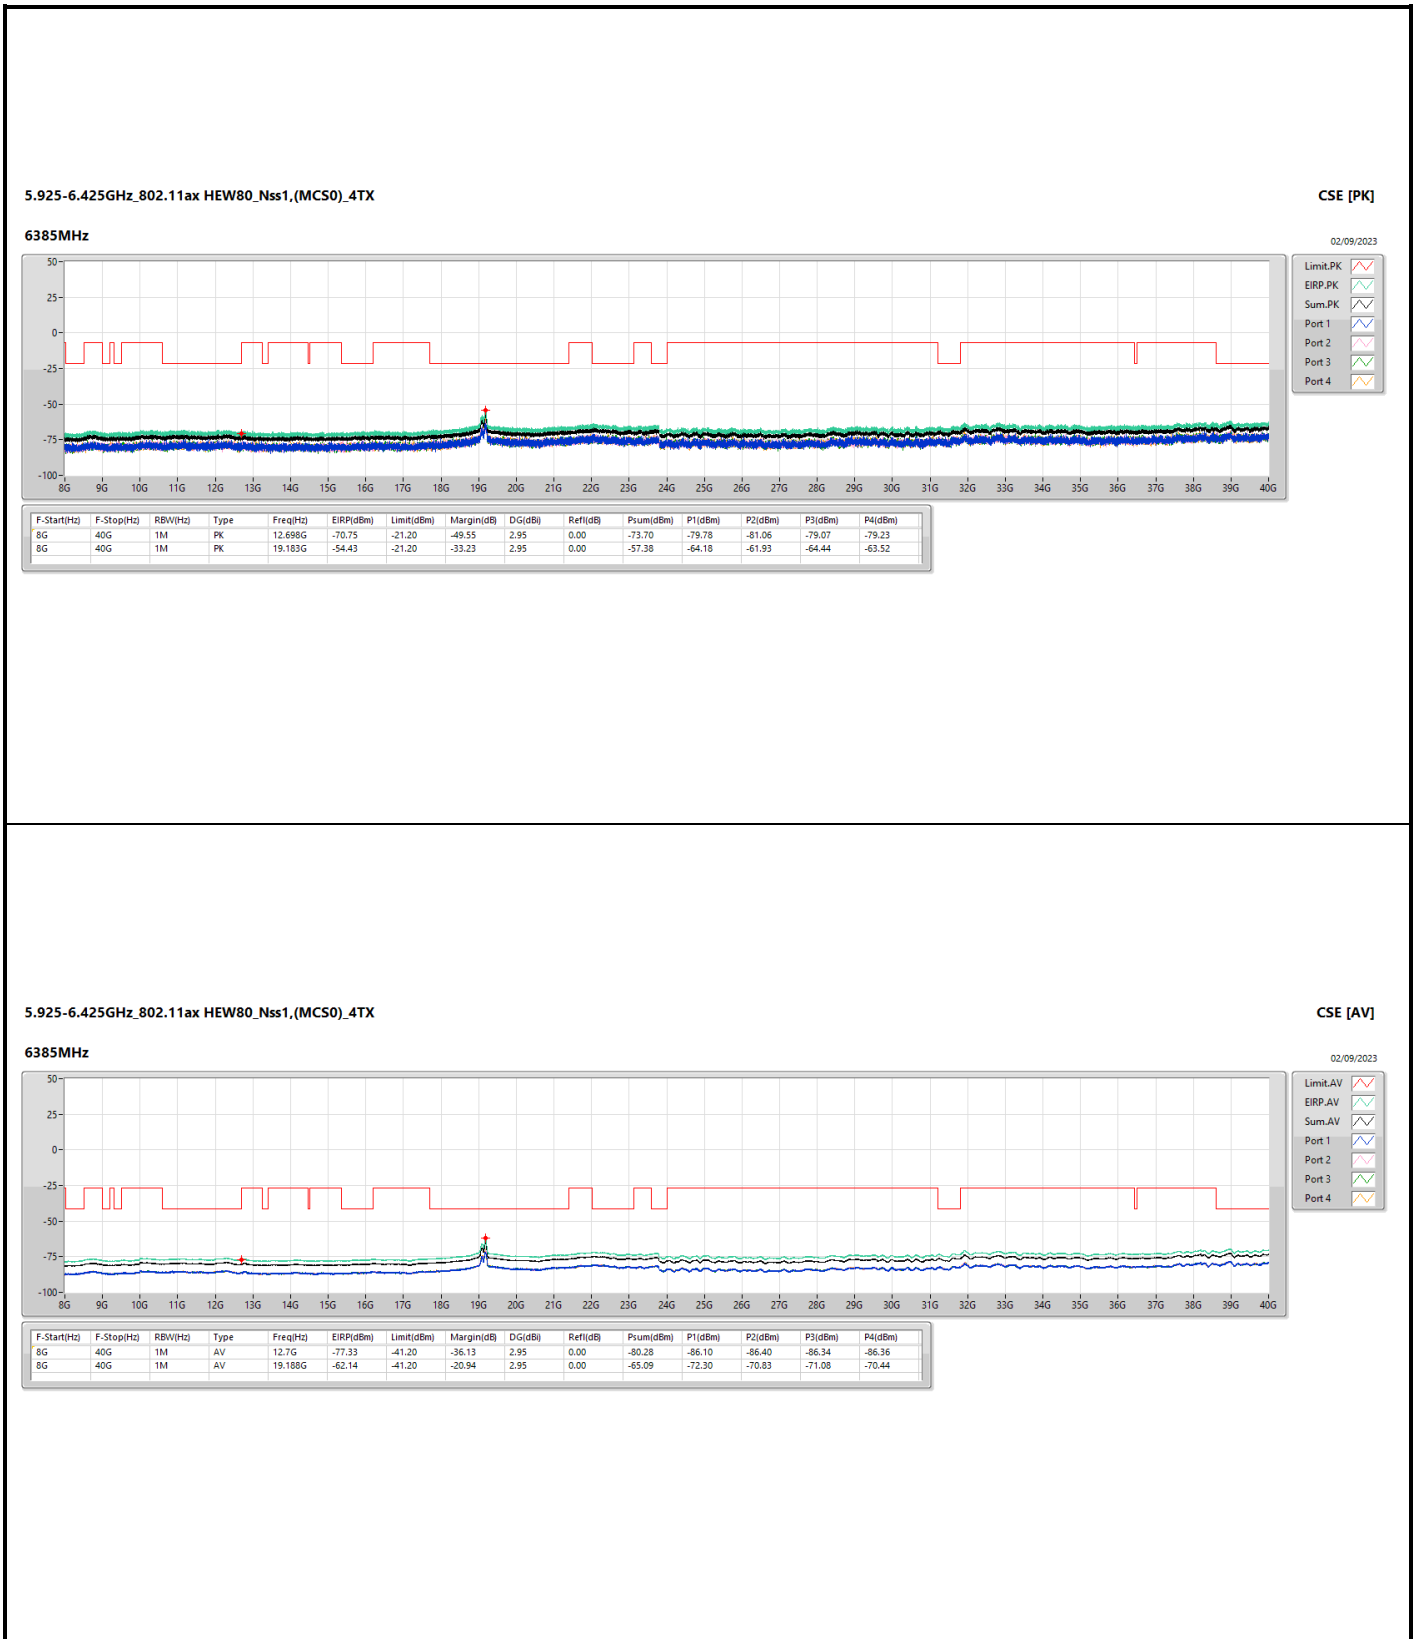

6.525-6.875GHz_802.11ax_HEW40_Nss1,(MCS0)_2TX

CSE [PK]

6685MHz

01/09/2023

6.525-6.875GHz_802.11ax_HEW40_Nss1,(MCS0)_2TX

CSE [AV]

6685MHz

01/09/2023