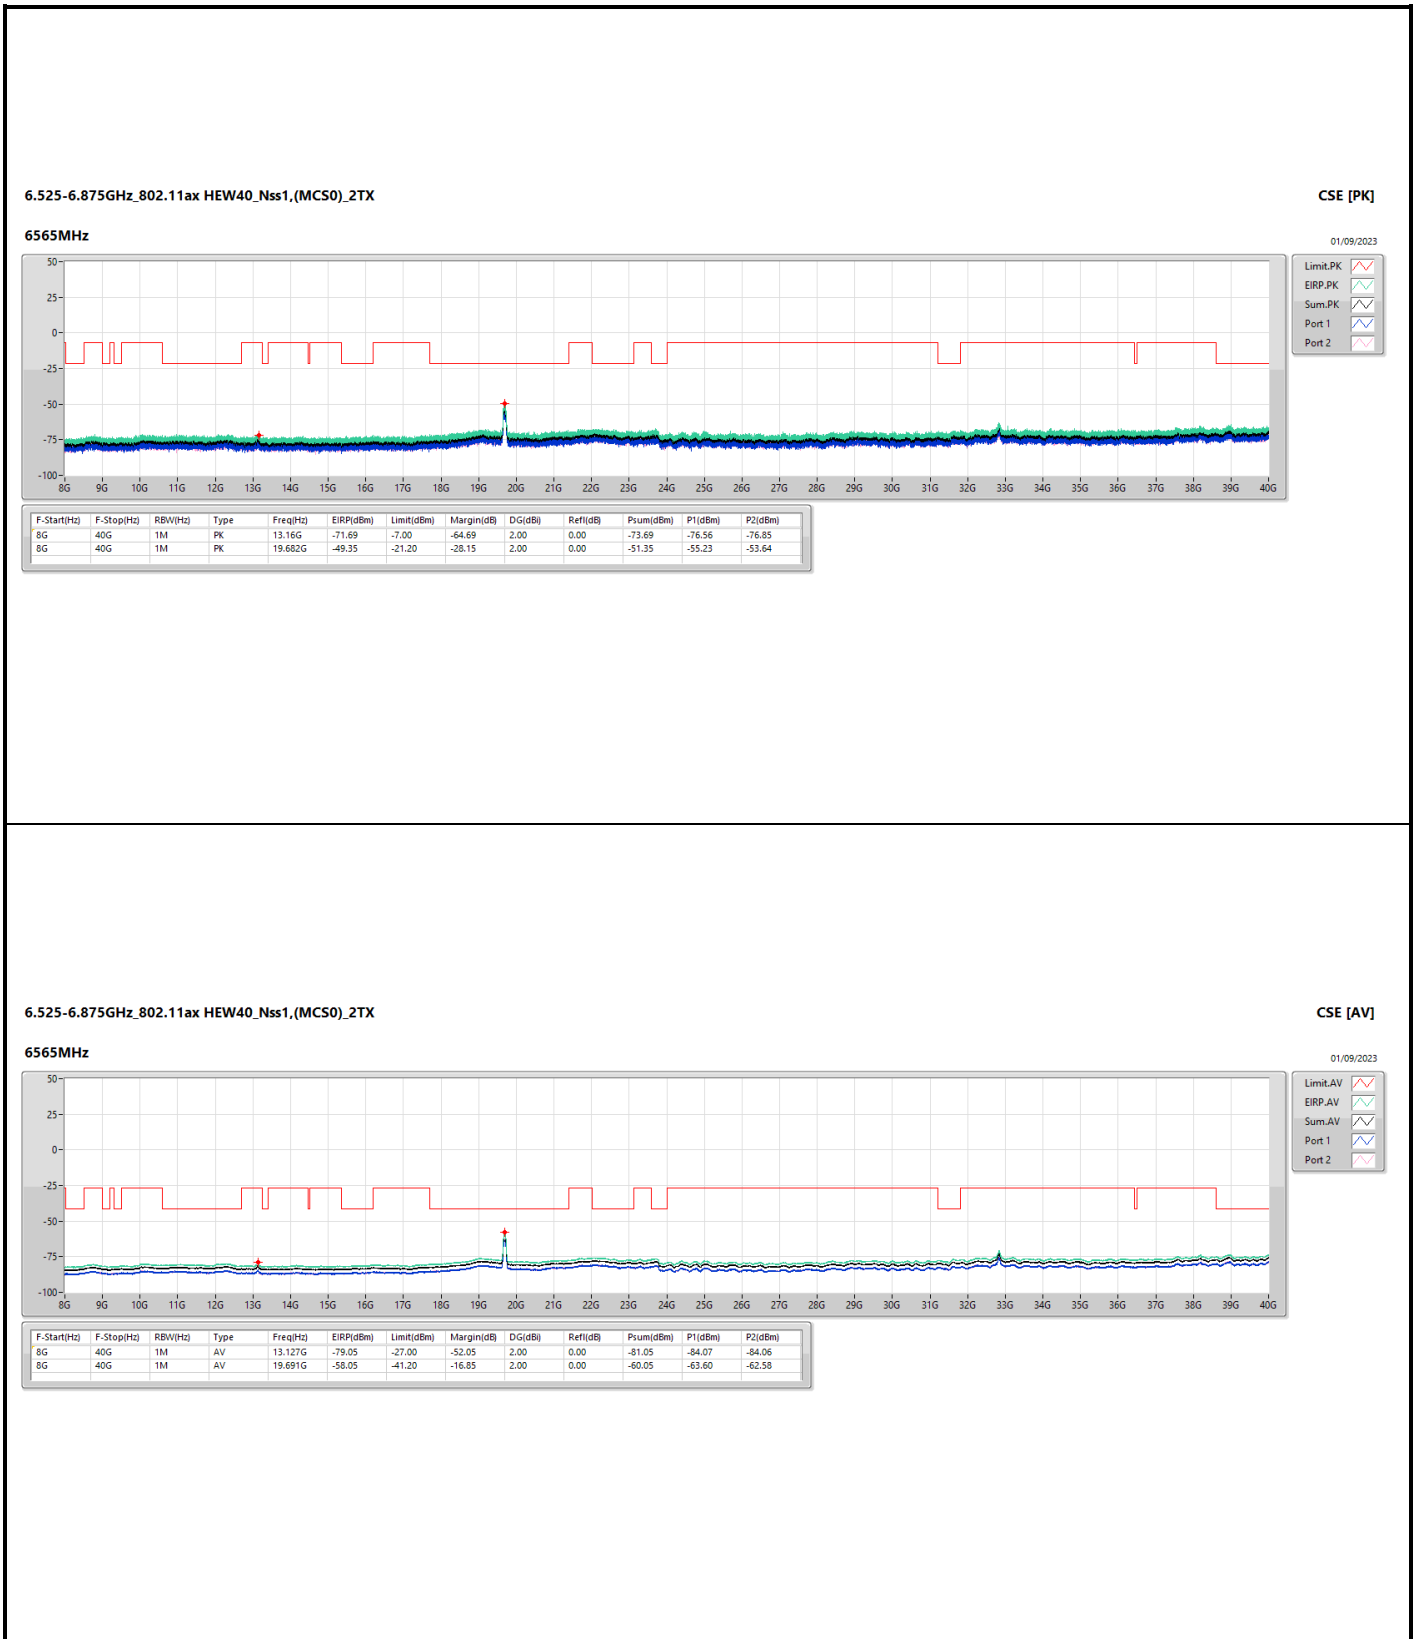

6.525-6.875GHz_802.11ax_HEW20_Nss1,(MCS0)_2TX

CSE [PK]

6535MHz

01/09/2023

6.525-6.875GHz_802.11ax_HEW20_Nss1,(MCS0)_2TX

CSE [AV]

6535MHz

01/09/2023