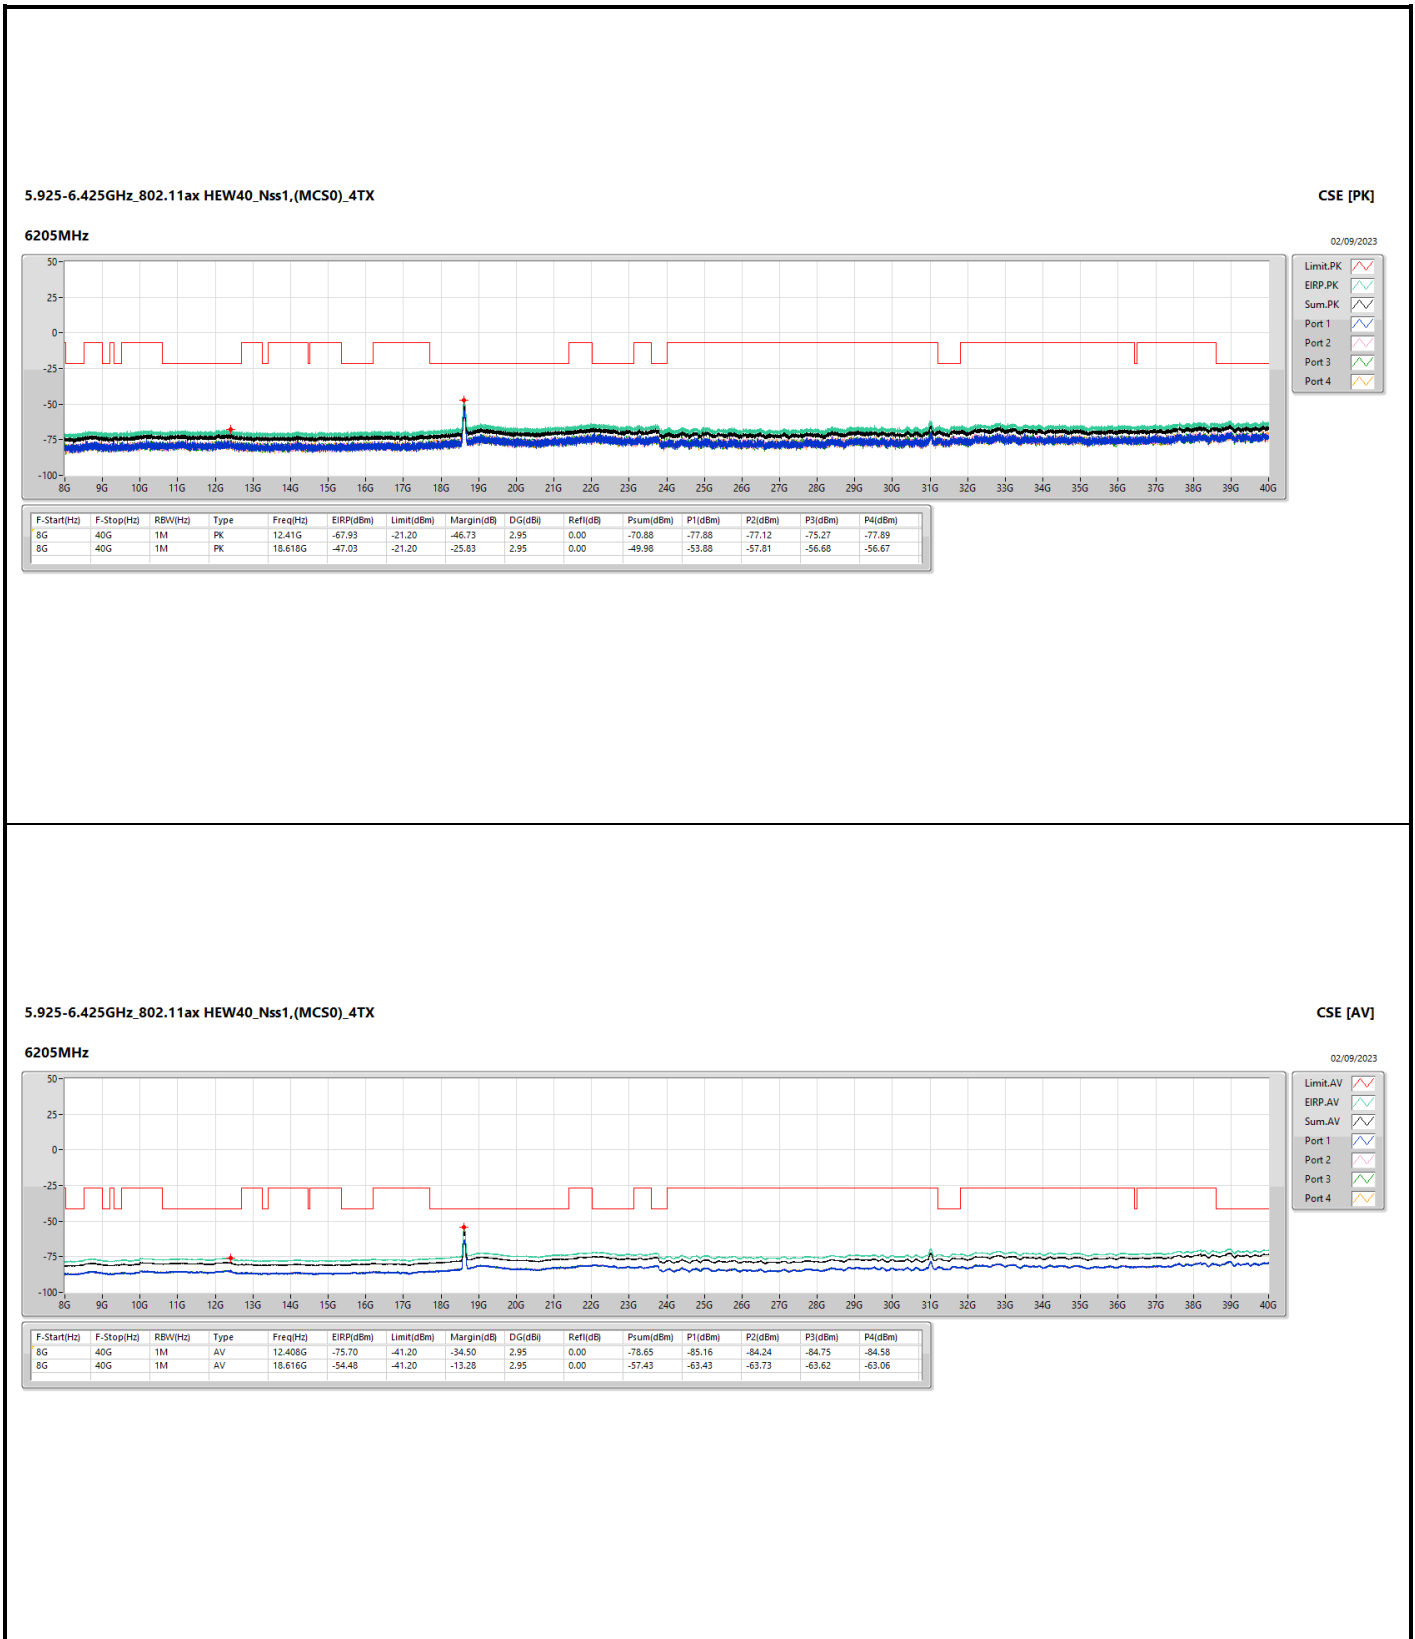

6.525-6.875GHz_802.11ax_HEW40_Nss1,(MCS0)_2TX

CSE [PK]

6685MHz

01/09/2023

6.525-6.875GHz_802.11ax_HEW40_Nss1,(MCS0)_2TX

CSE [AV]

6685MHz

01/09/2023