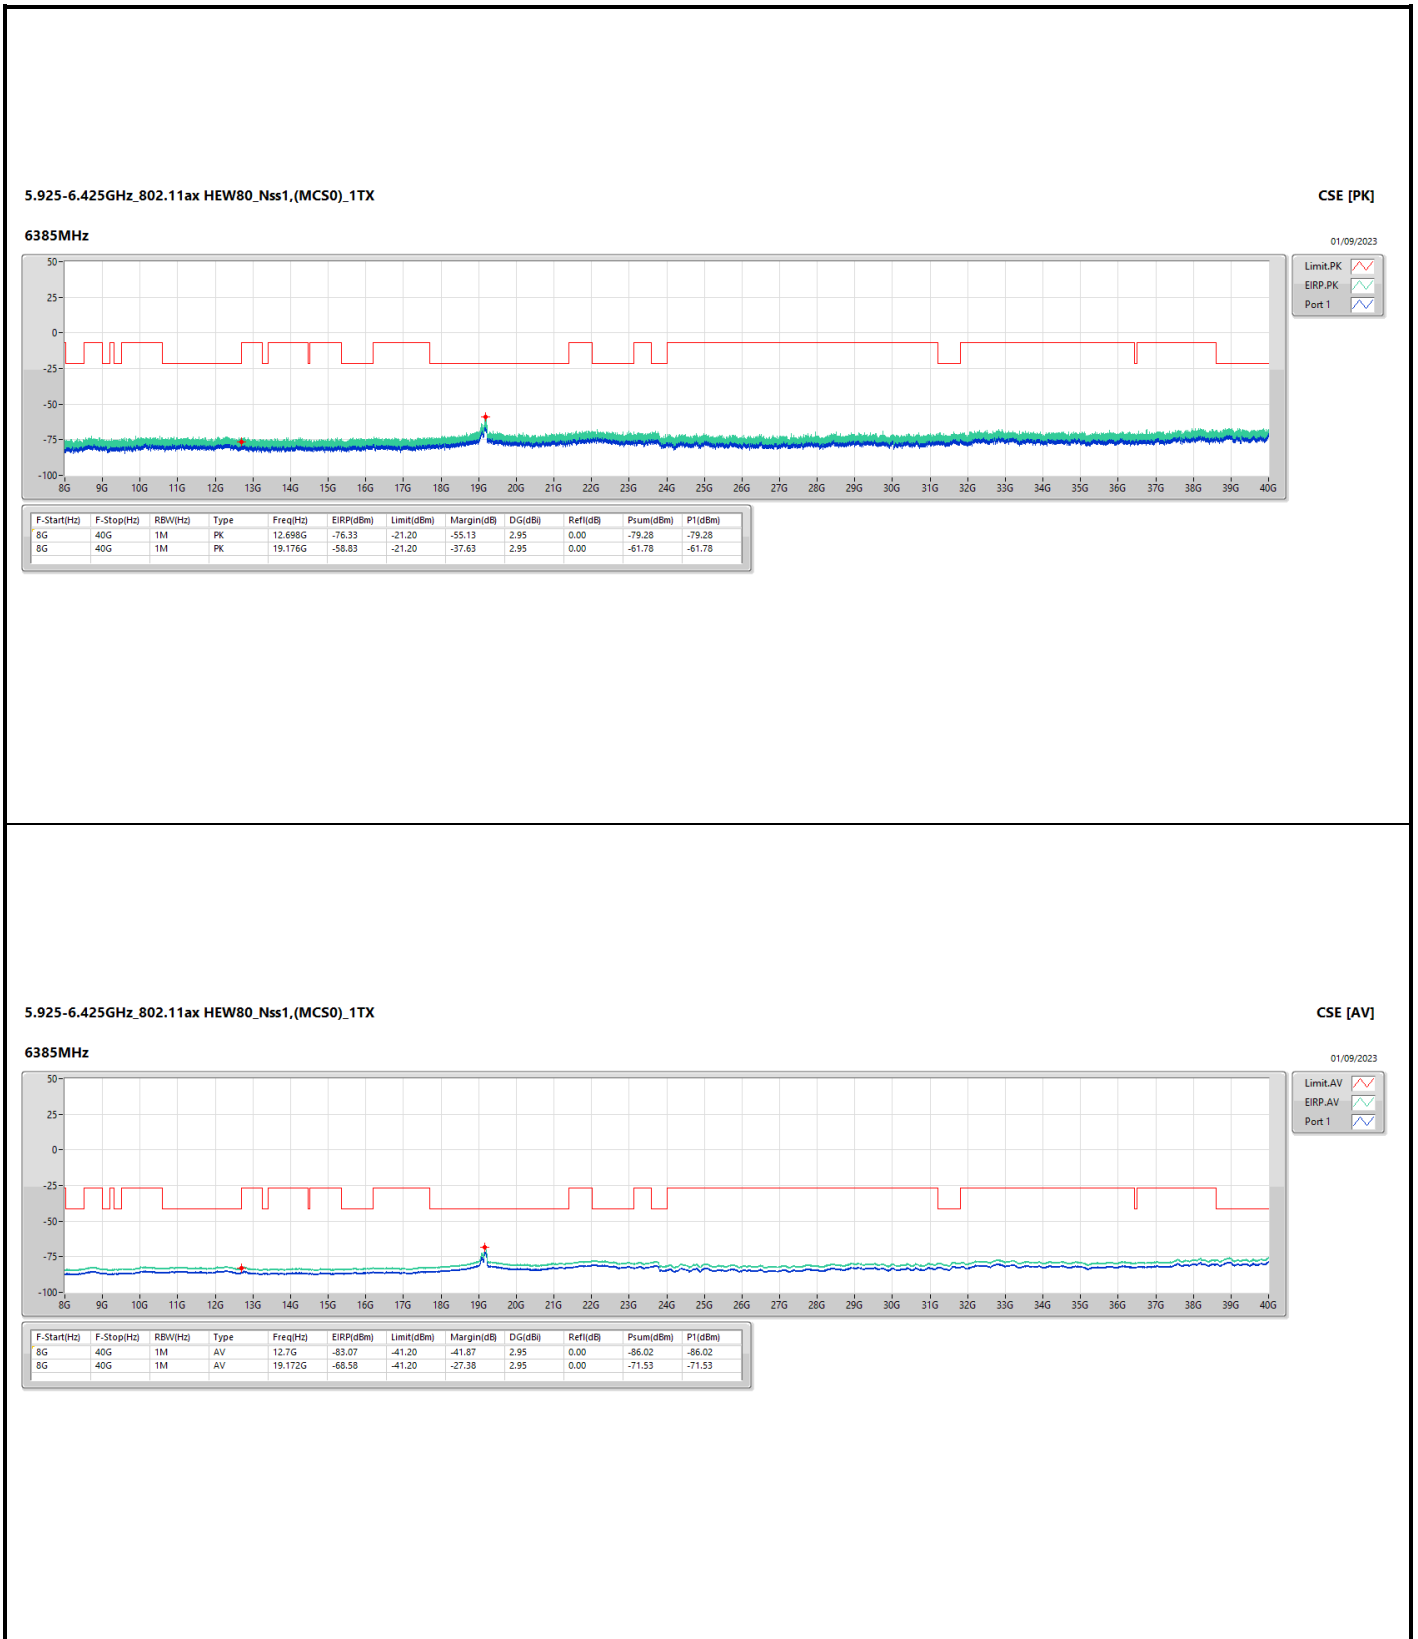

DG = Directional Gain ; PX=Port X; Psum=P1+P2+...PX

6.525-6.875GHz_802.11ax_HEW20_Nss1,(MCS0)_1TX

CSE [PK]

6695MHz

01/09/2023

Legend for CSE [PK]:
 Limit:PK (Red line)
 ERP:PK (Green line)
 Port 1 (Blue line)