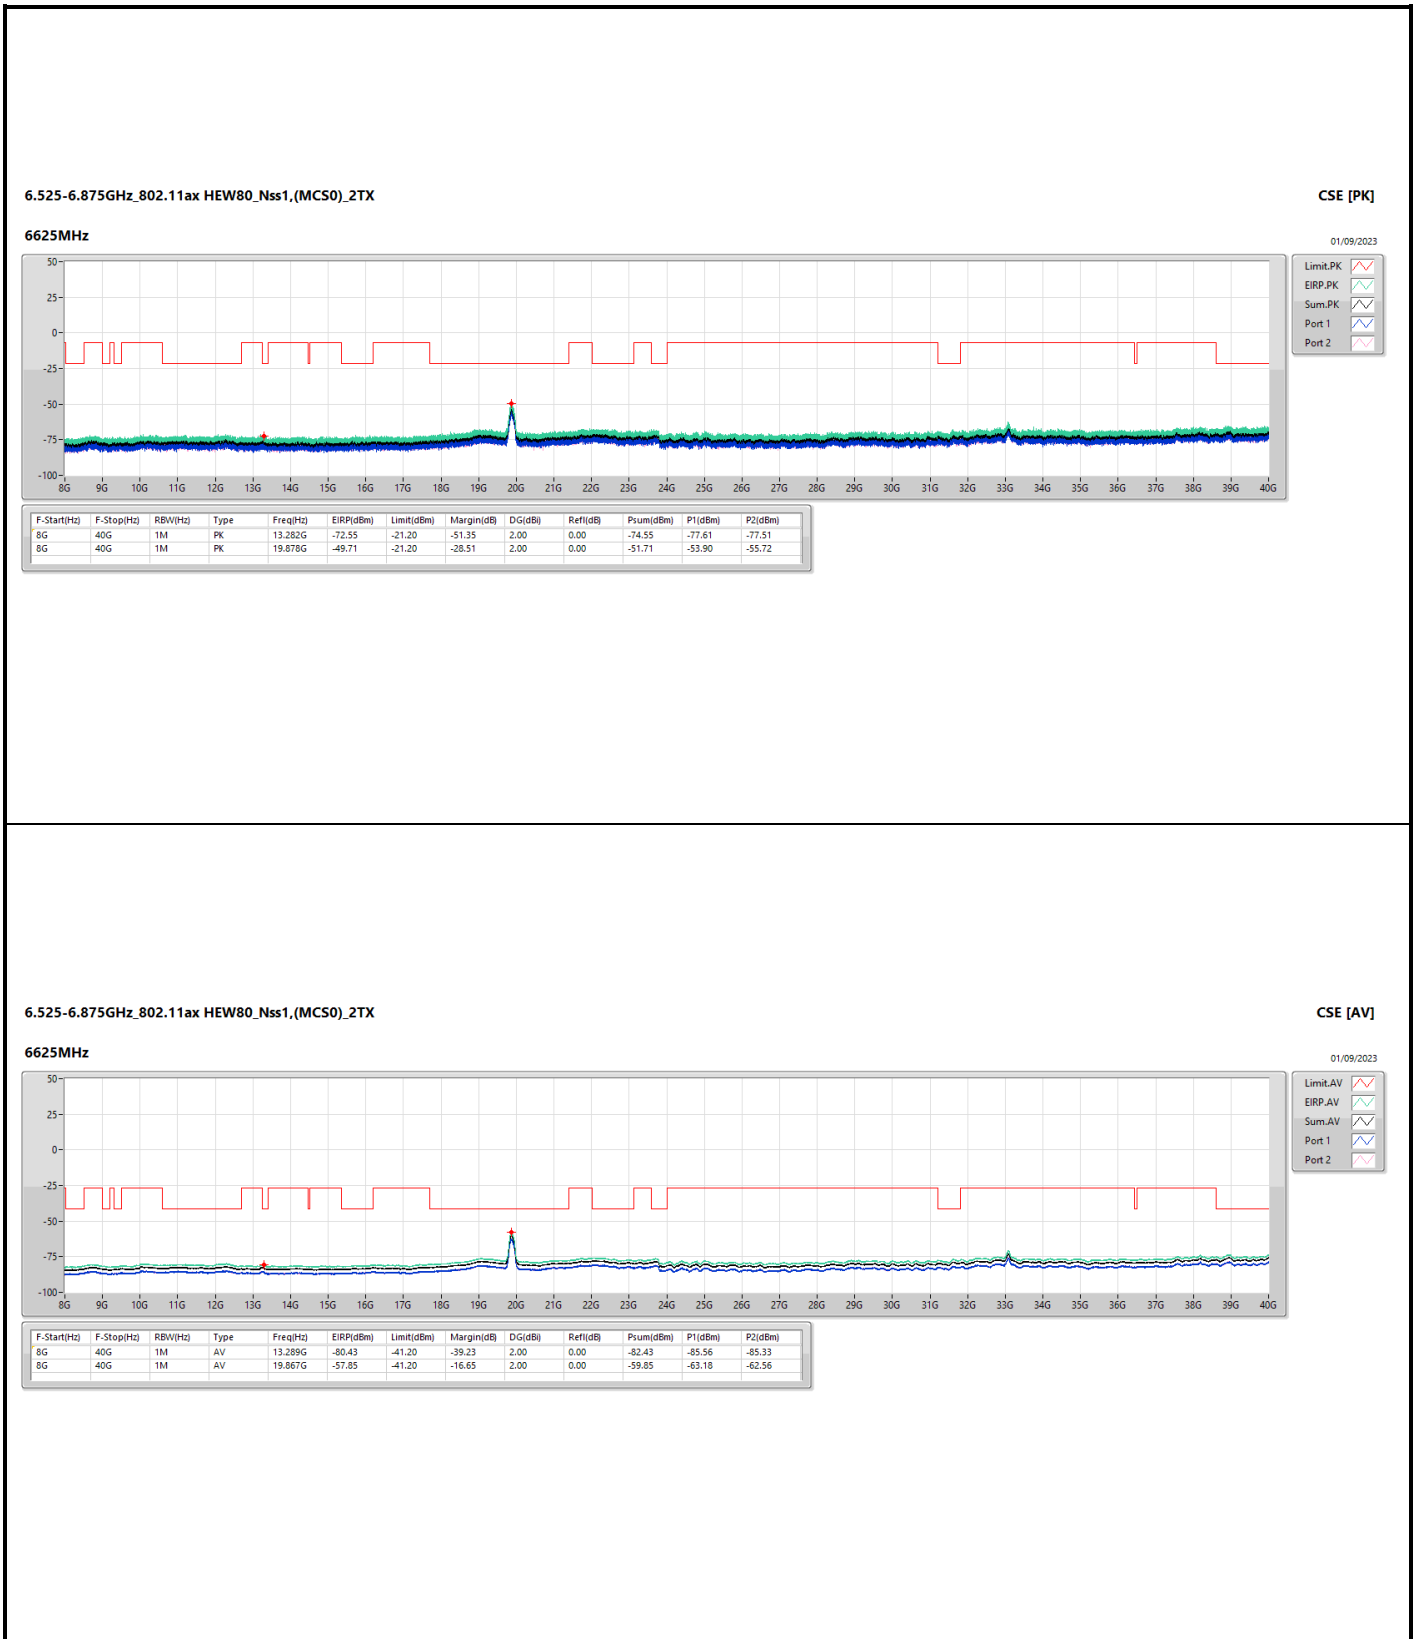

6.525-6.875GHz_802.11ax_HEW40_Nss1,(MCS0)_2TX

CSE [PK]

6685MHz

01/09/2023

6.525-6.875GHz_802.11ax_HEW40_Nss1,(MCS0)_2TX

CSE [AV]

6685MHz

01/09/2023