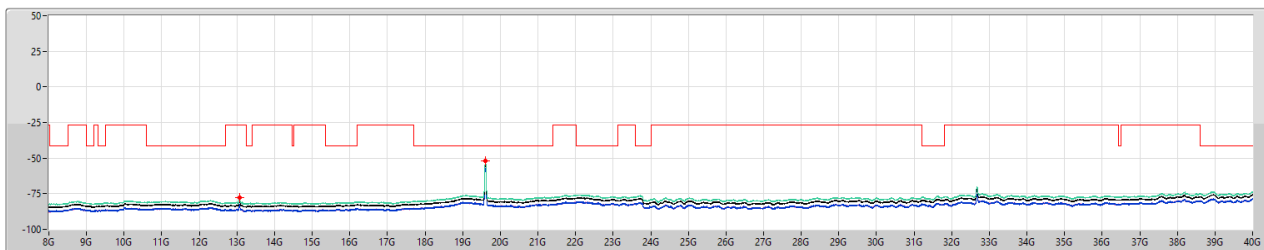

6.525-6.875GHz_802.11ax_HEW20_Nss1,(MCS0)_2TX

CSE [PK]

6535MHz

01/09/2023

6.525-6.875GHz_802.11ax_HEW20_Nss1,(MCS0)_2TX

CSE [AV]

6535MHz

01/09/2023