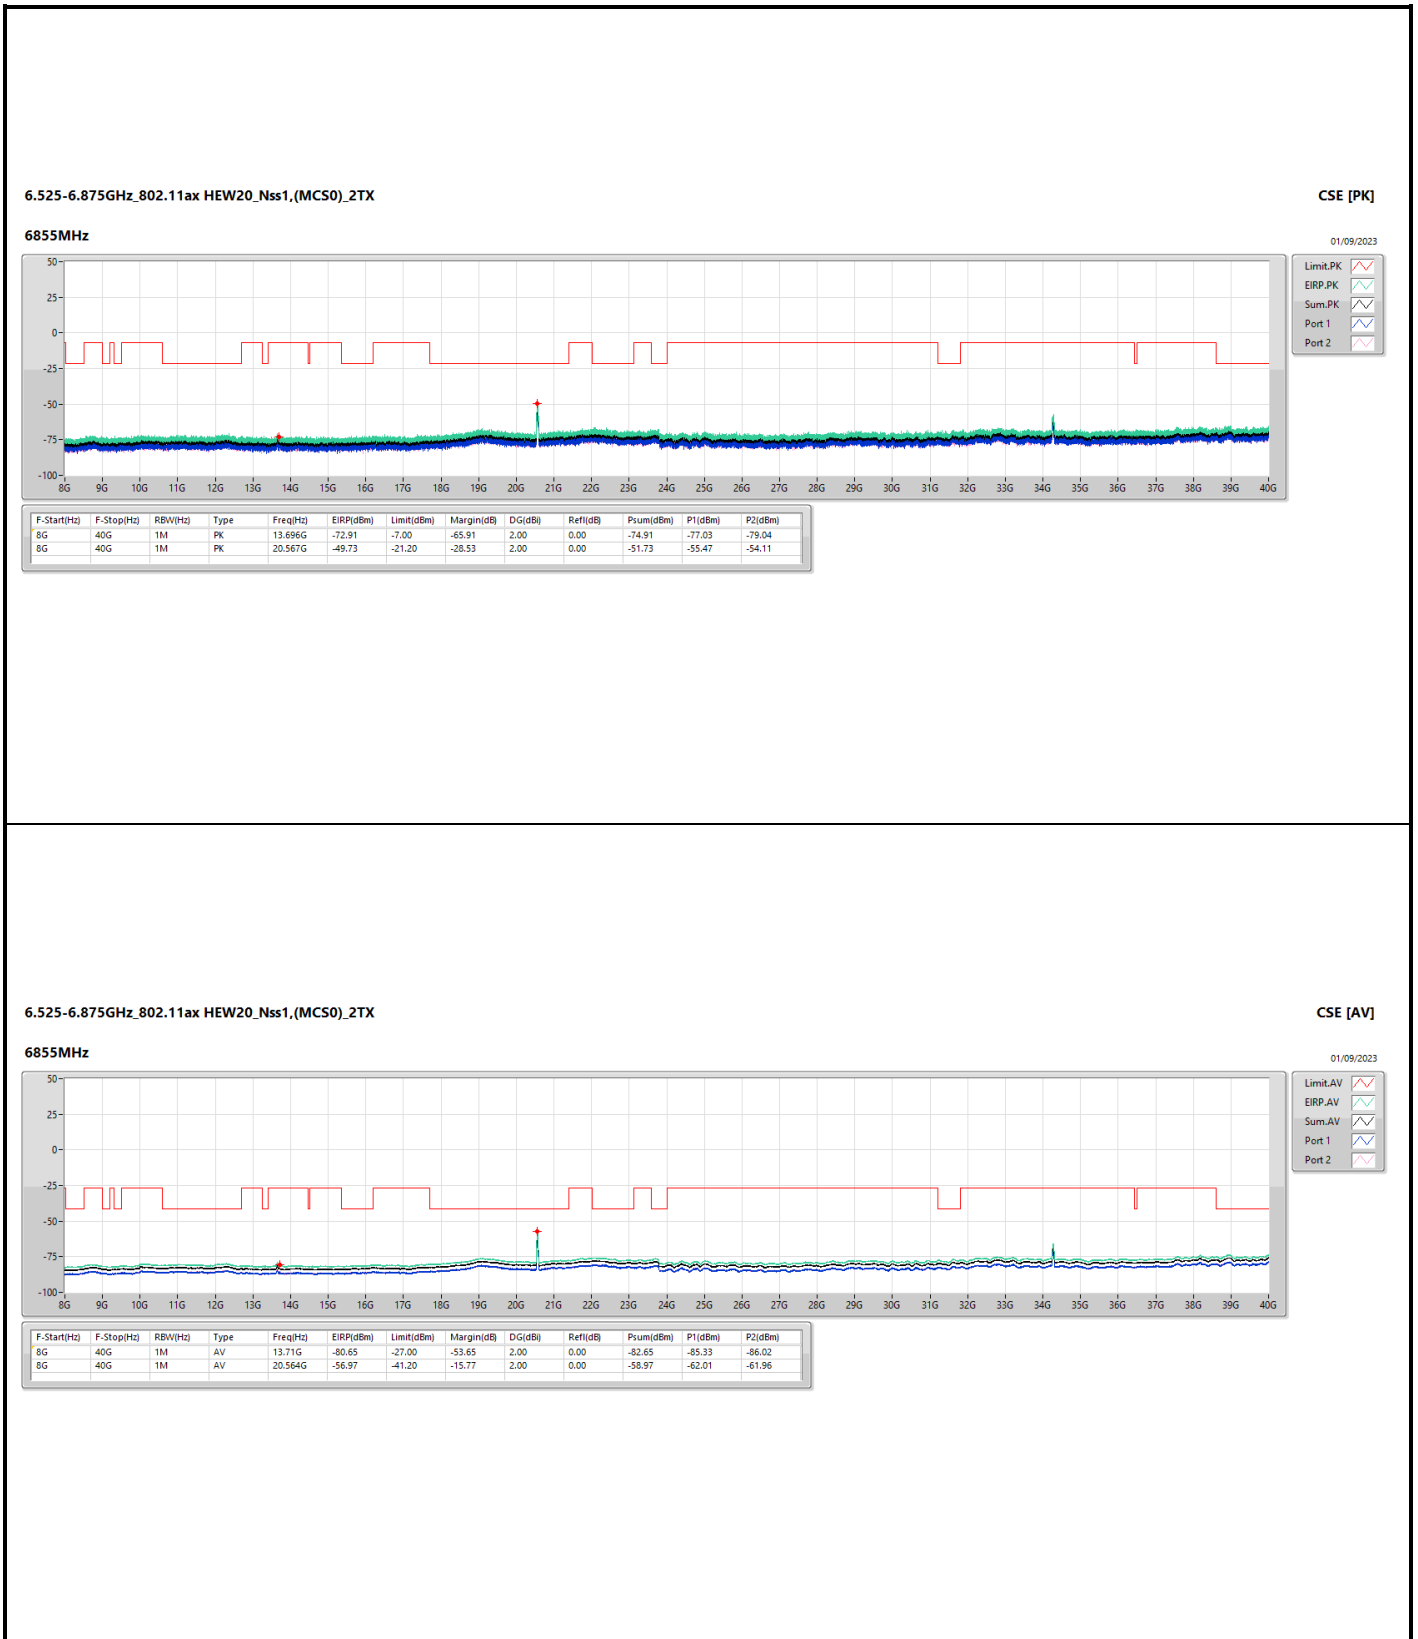

6.525-6.875GHz_802.11ax_HEW20_Nss1,(MCS0)_2TX

CSE [PK]

6535MHz

01/09/2023

6.525-6.875GHz_802.11ax_HEW20_Nss1,(MCS0)_2TX

CSE [AV]

6535MHz

01/09/2023