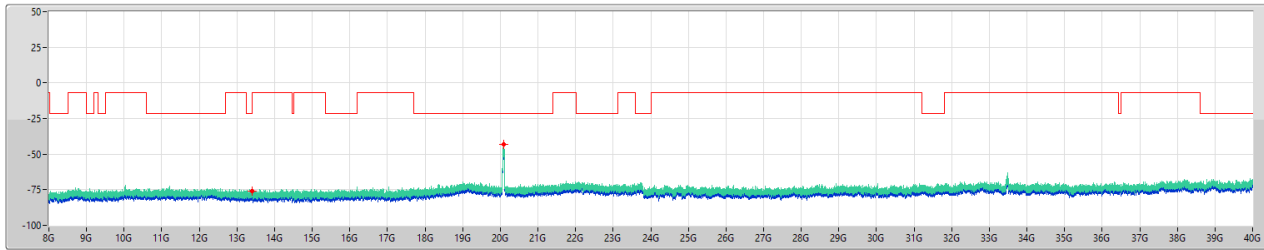

6.525-6.875GHz_802.11ax_HEW20_Nss1,(MCS0)_1TX

CSE [PK]

6695MHz

01/09/2023

F-Start(Hz)	F-Stop(Hz)	RBW(Hz)	Type	Freq(Hz)	EIRP(dBm)	Limit(dBm)	Margin(dB)	DG(dB)	Ref1(dB)	Psum(dBm)	P1(dBm)
8G	40G	1M	PK	13.393G	-76.10	-21.20	-54.90	2.00	0.00	-78.10	-78.10
8G	40G	1M	PK	20.087G	-43.03	-21.20	-21.83	2.00	0.00	-45.03	-45.03

6.525-6.875GHz_802.11ax_HEW20_Nss1,(MCS0)_1TX

CSE [AV]

6695MHz

01/09/2023