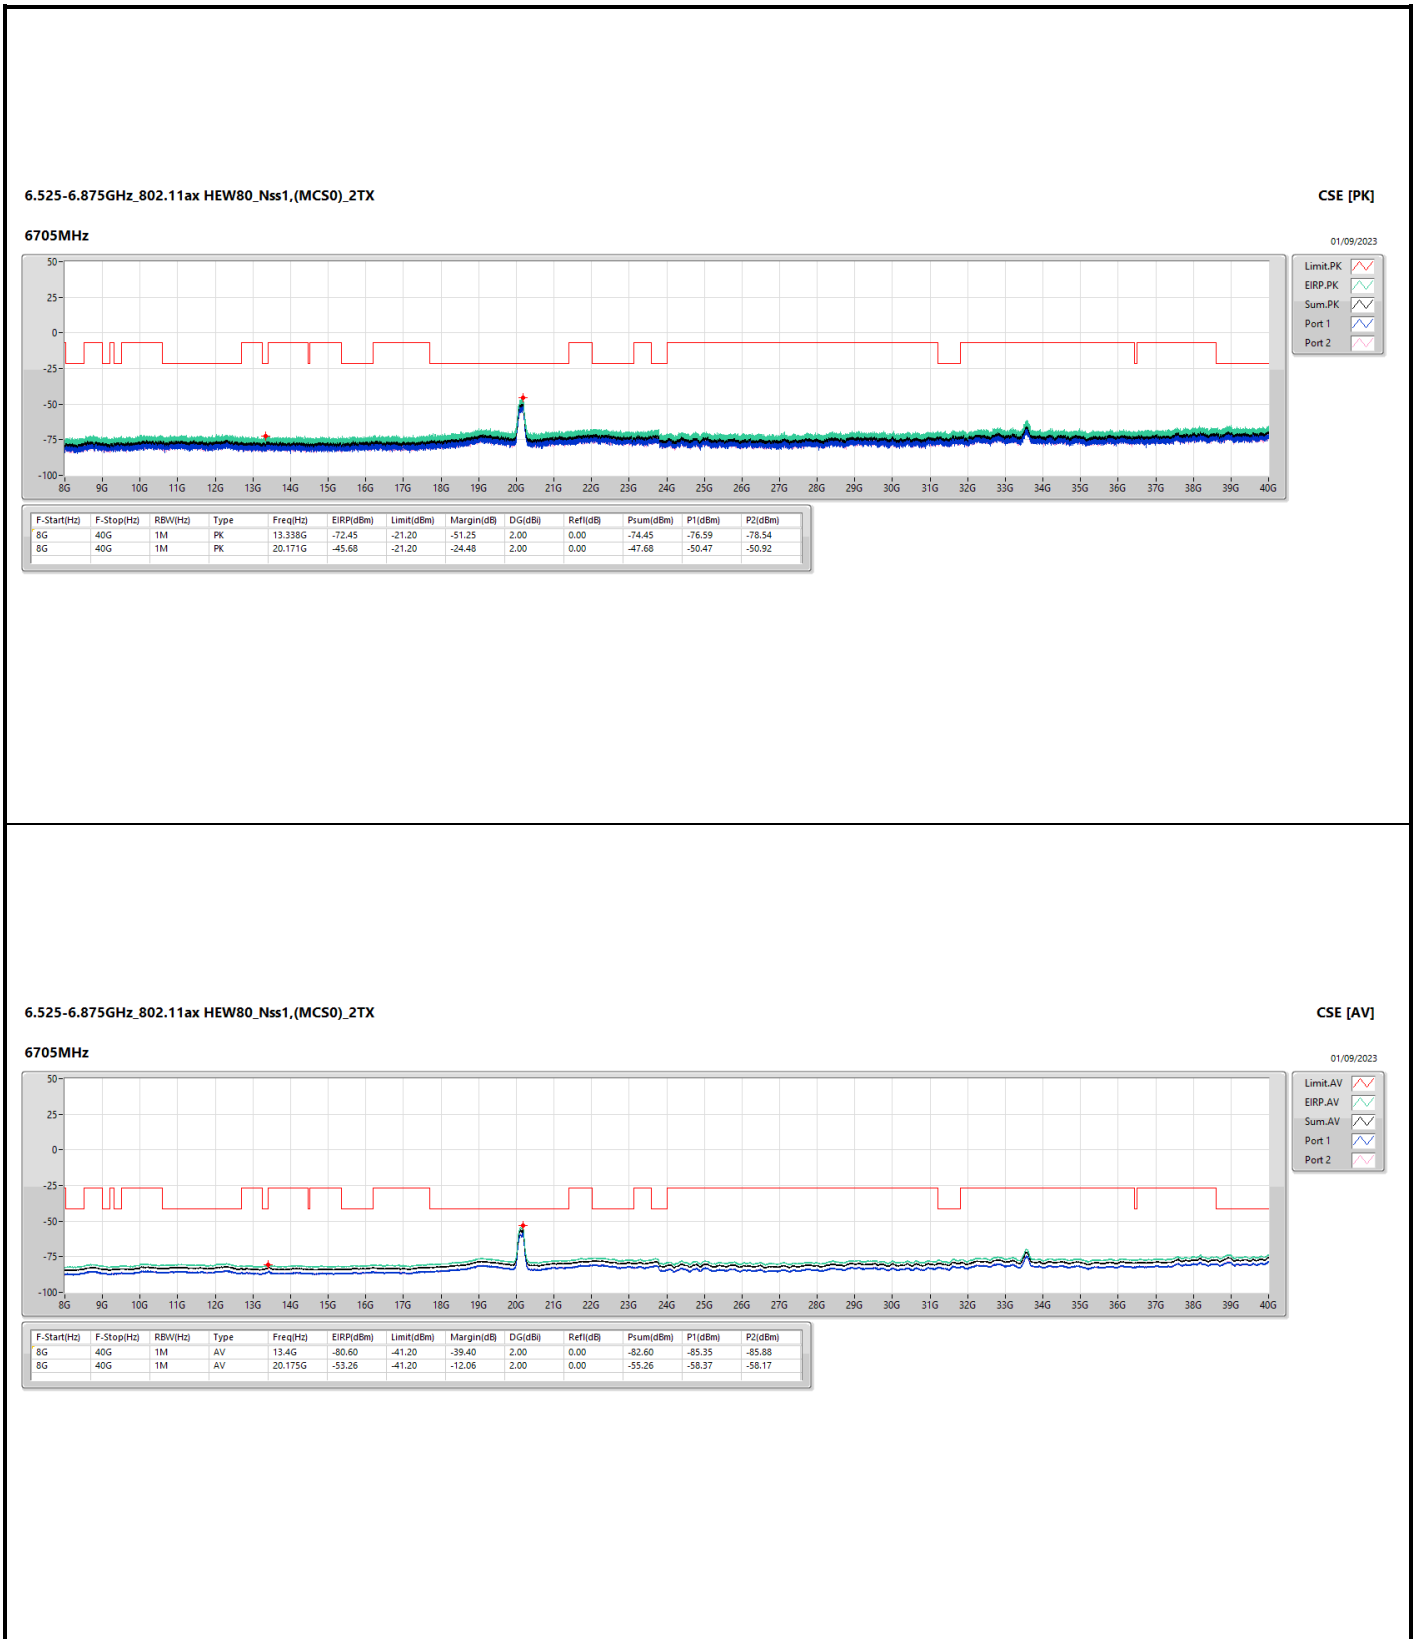

6.525-6.875GHz_802.11ax_HEW40_Nss1,(MCS0)_2TX

CSE [PK]

6685MHz

01/09/2023

6.525-6.875GHz_802.11ax_HEW40_Nss1,(MCS0)_2TX

CSE [AV]

6685MHz

01/09/2023