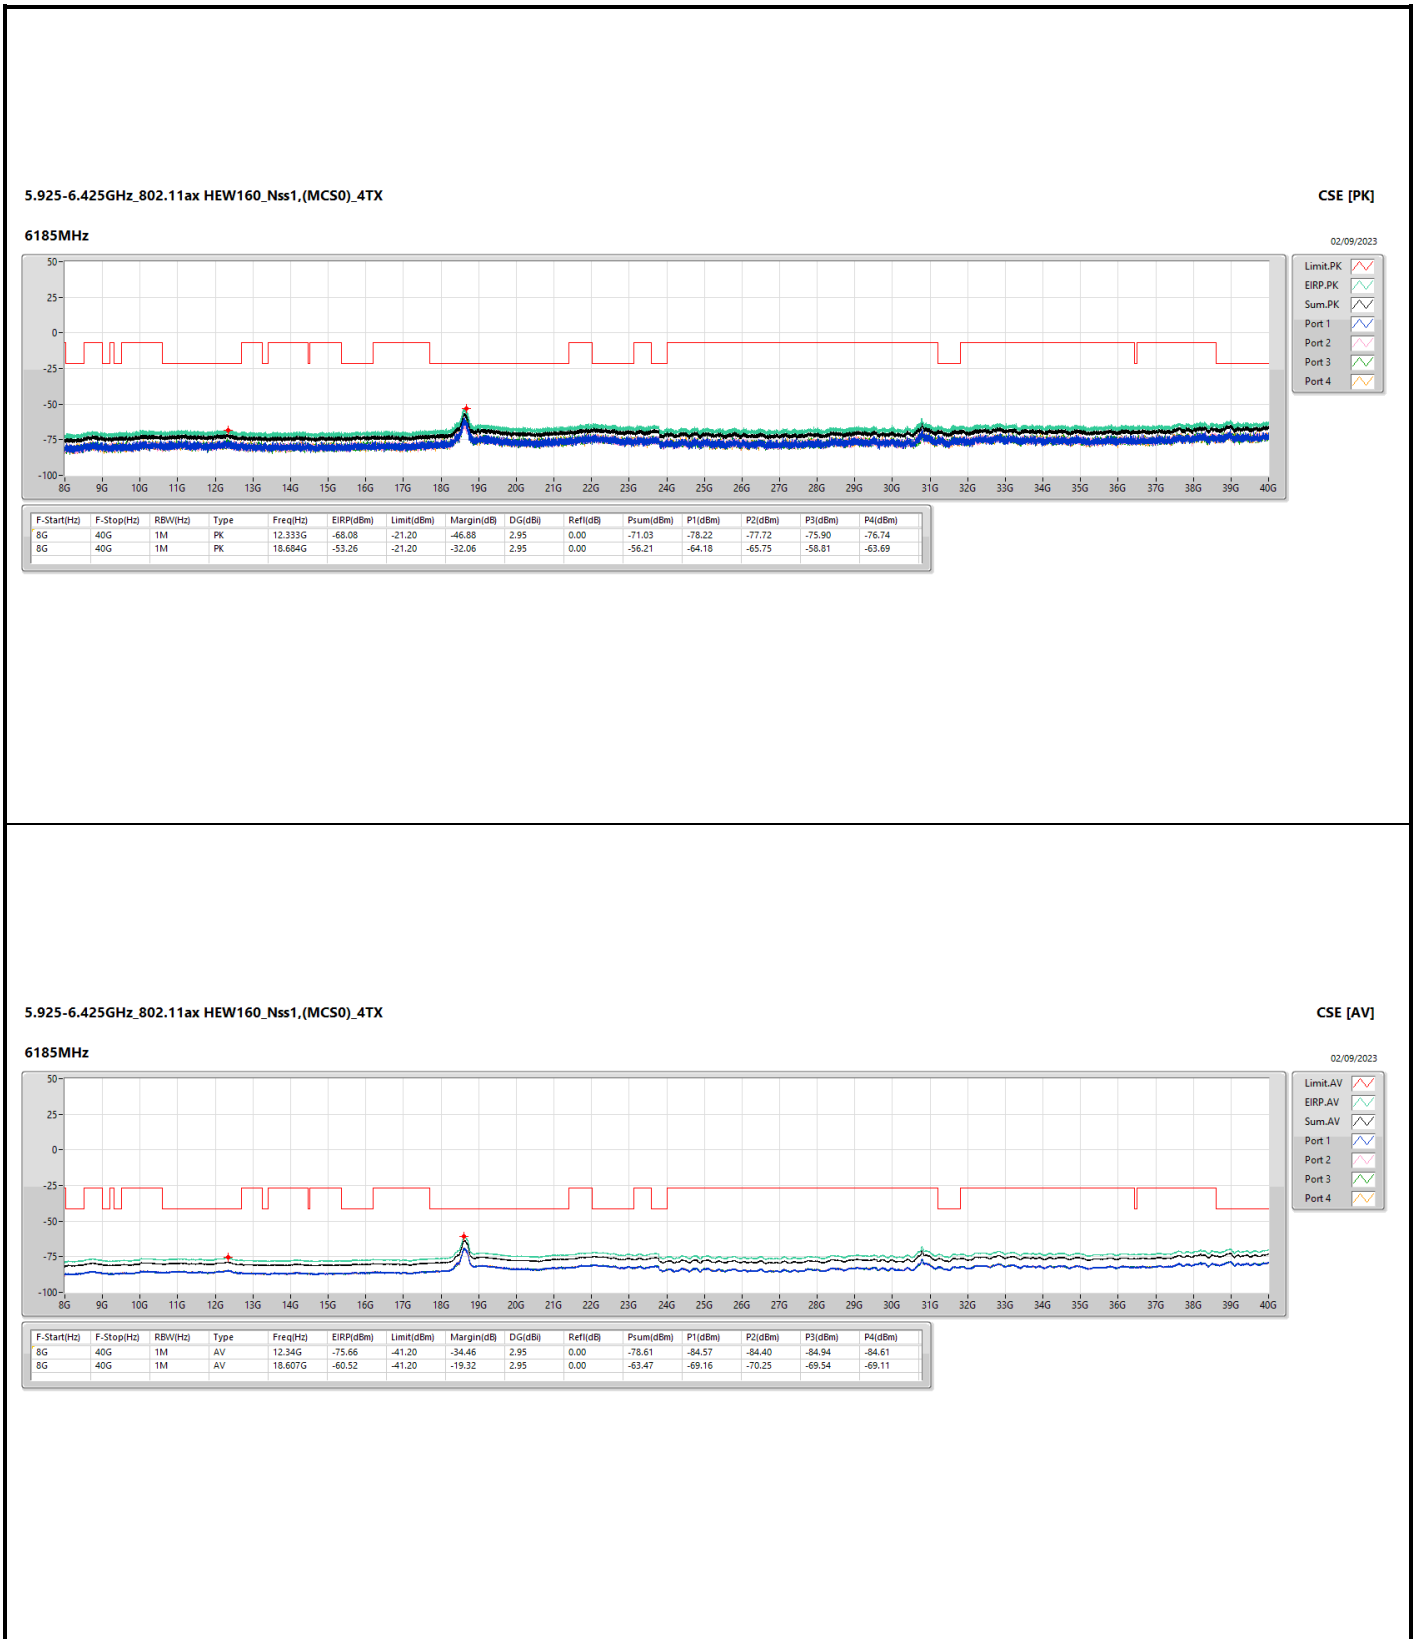

6.525-6.875GHz_802.11ax_HEW40_Nss1,(MCS0)_2TX

CSE [PK]

6685MHz

01/09/2023

6.525-6.875GHz_802.11ax_HEW40_Nss1,(MCS0)_2TX

CSE [AV]

6685MHz

01/09/2023