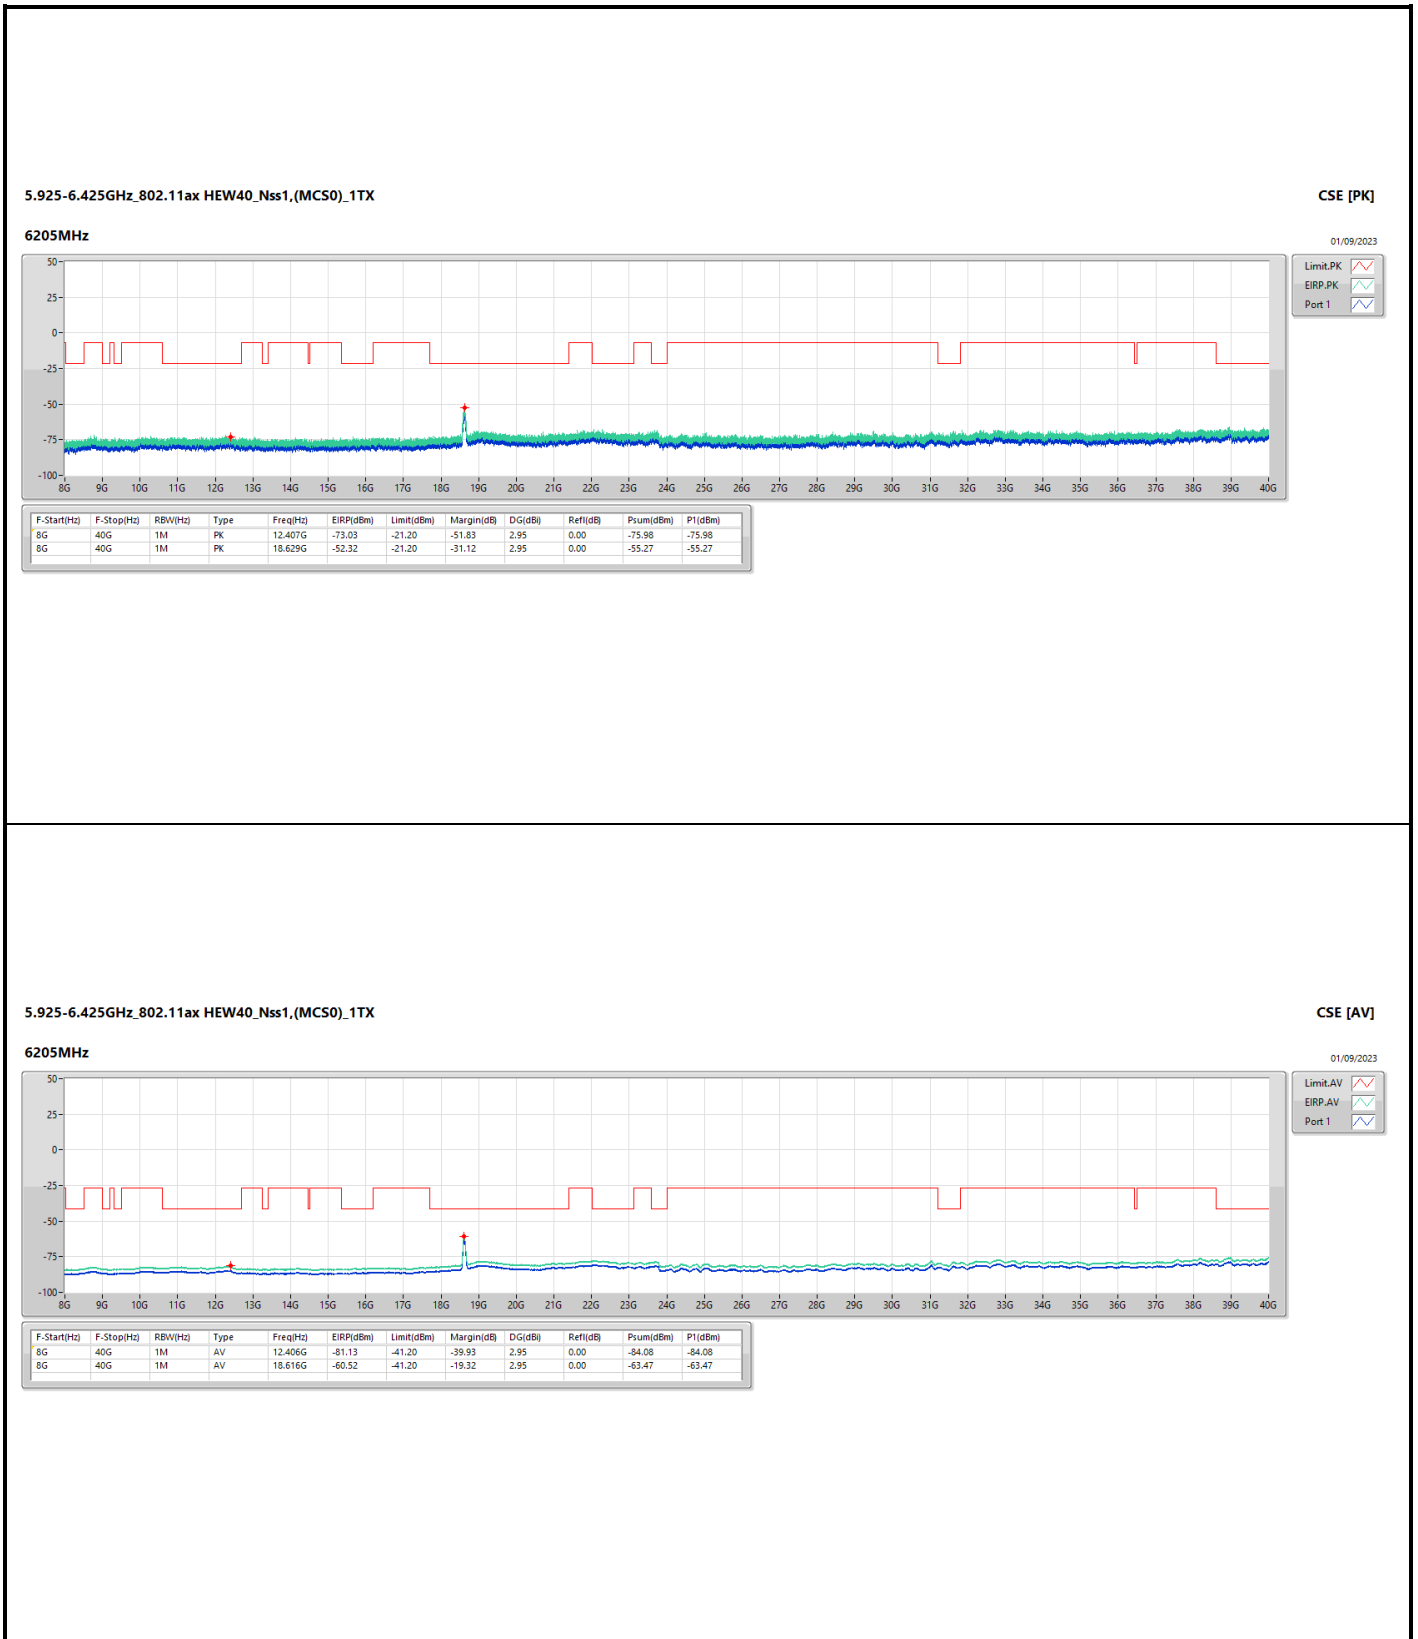

DG = Directional Gain ; PX=Port X; Psum=P1+P2+...PX

6.525-6.875GHz_802.11ax_HEW20_Nss1,(MCS0)_1TX

CSE [PK]

6695MHz

01/09/2023

Legend for CSE [PK]:
 Limit:PK (Red line)
 ERP:PK (Green line)
 Port 1 (Blue line)