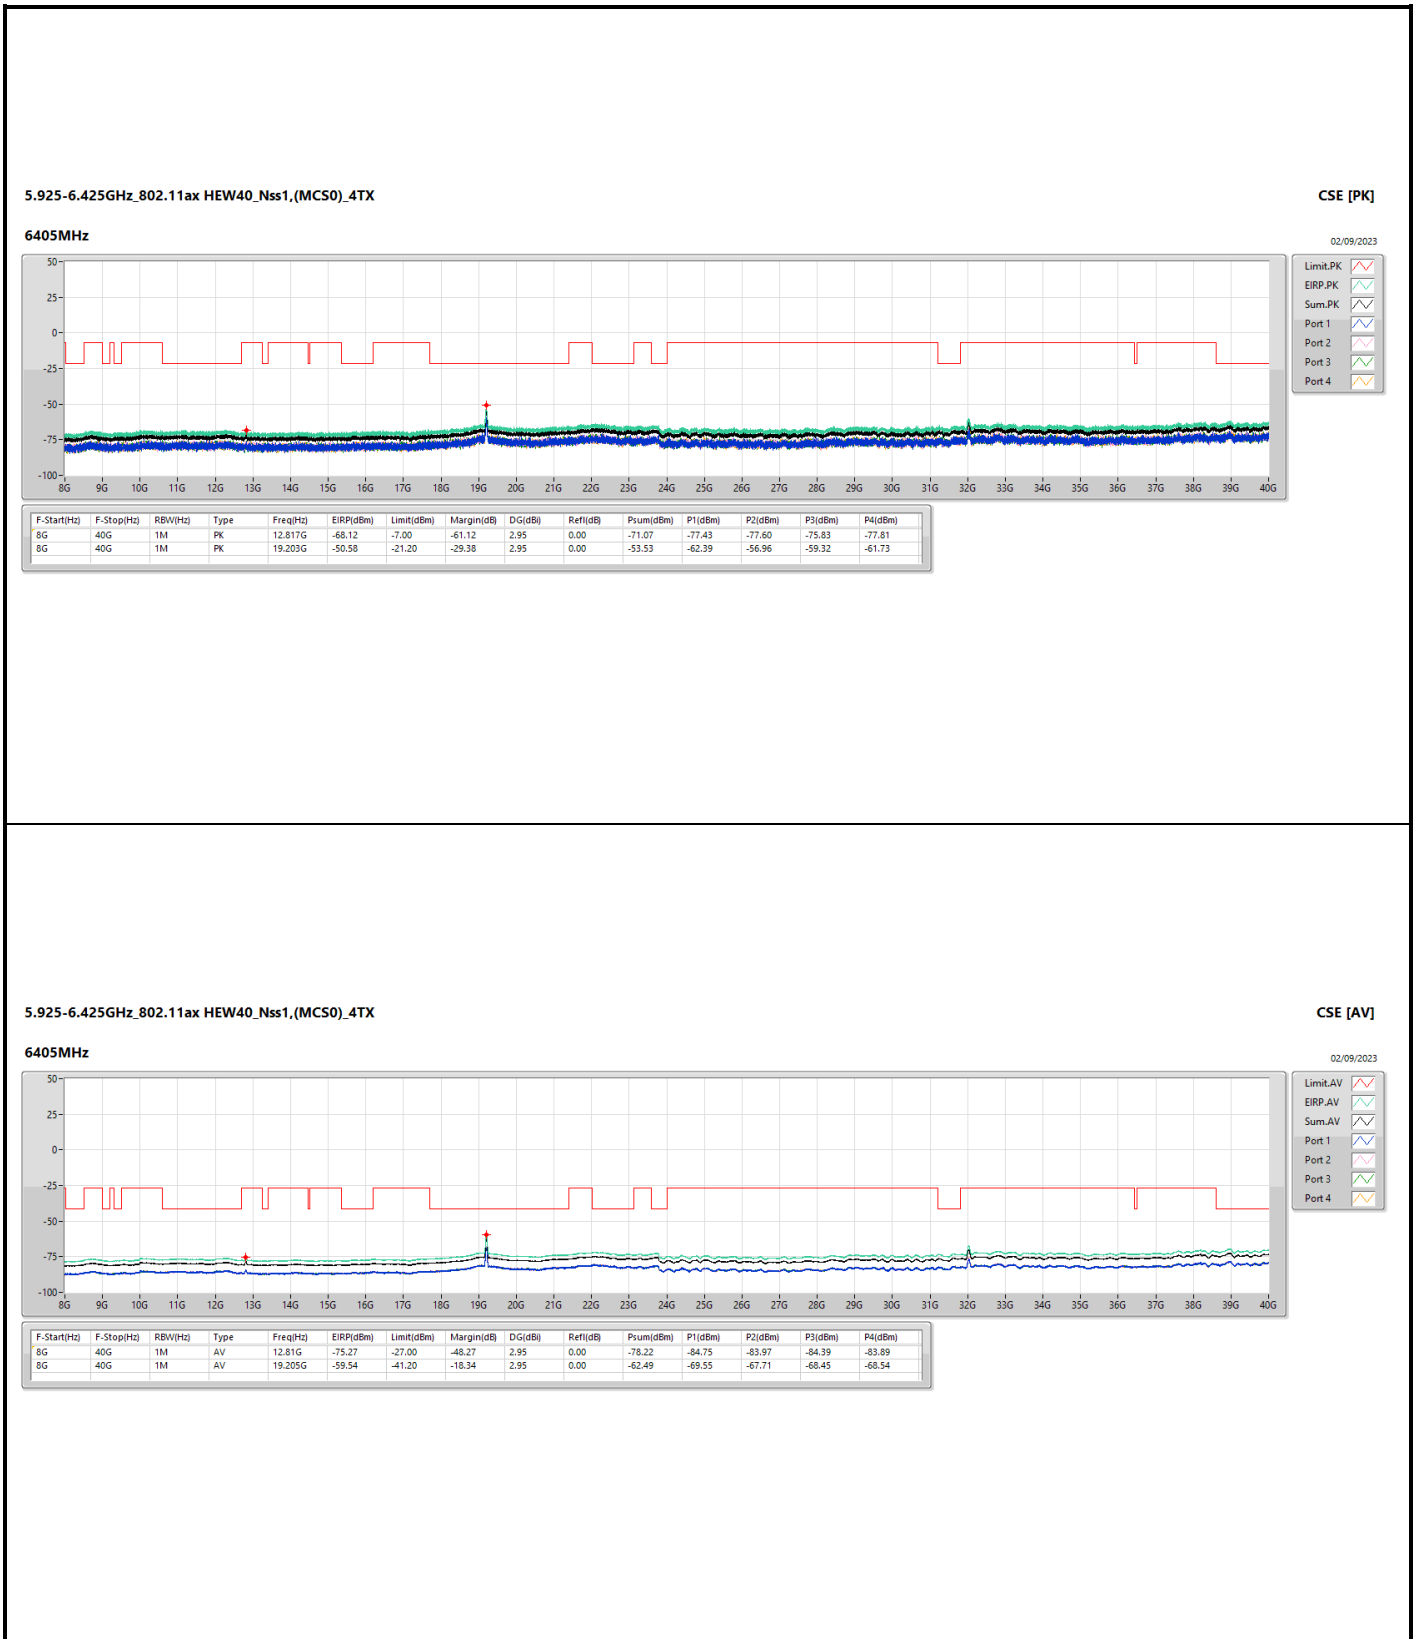

6.525-6.875GHz_802.11ax_HEW40_Nss1,(MCS0)_2TX

CSE [PK]

6685MHz

01/09/2023

6.525-6.875GHz_802.11ax_HEW40_Nss1,(MCS0)_2TX

CSE [AV]

6685MHz

01/09/2023