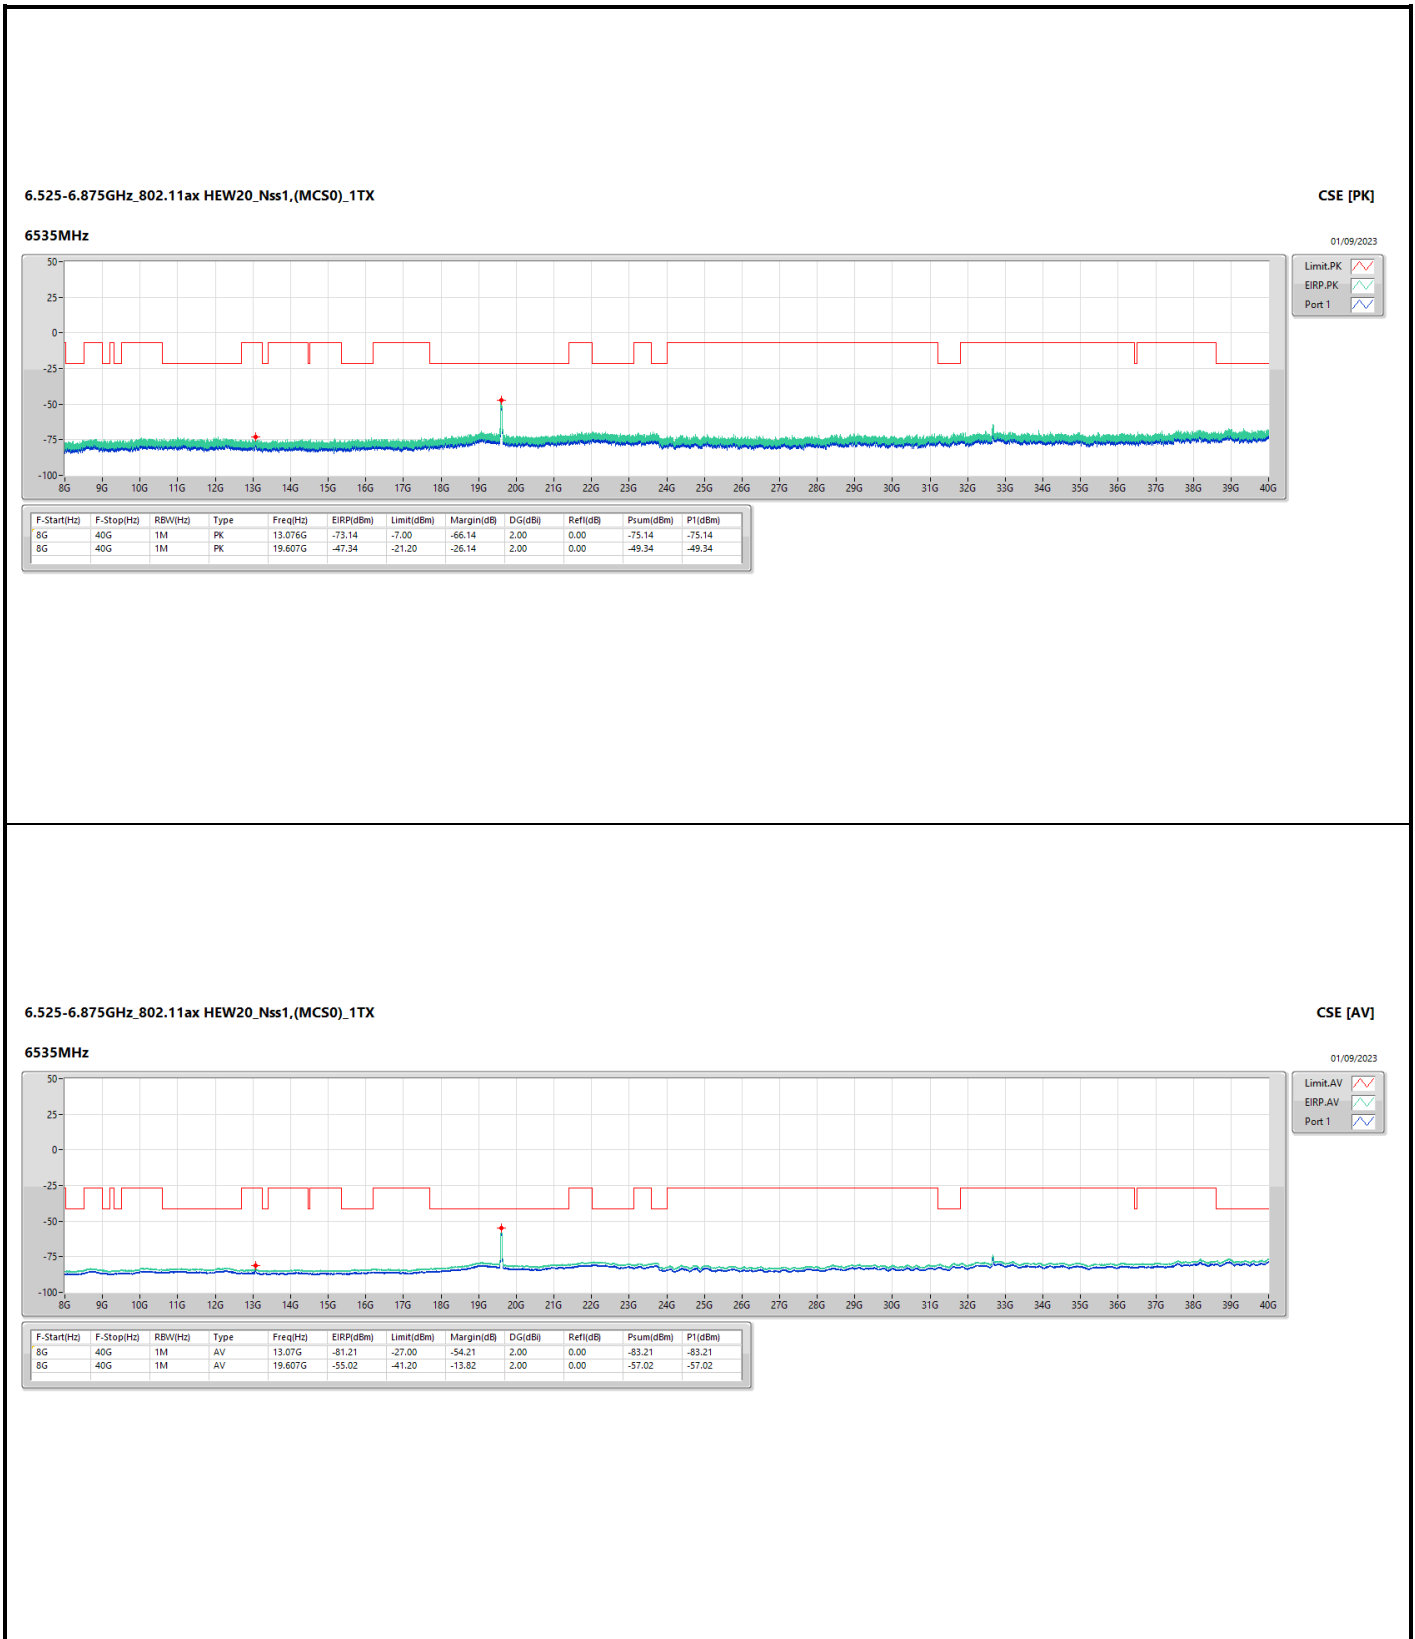

DG = Directional Gain ; PX=Port X; Psum=P1+P2+...PX

6.525-6.875GHz_802.11ax_HEW20_Nss1,(MCS0)_1TX

CSE [PK]

6695MHz

01/09/2023

Legend for CSE [PK]:
 Limit:PK (Red line)
 ERP:PK (Green line)
 Port 1 (Blue line)