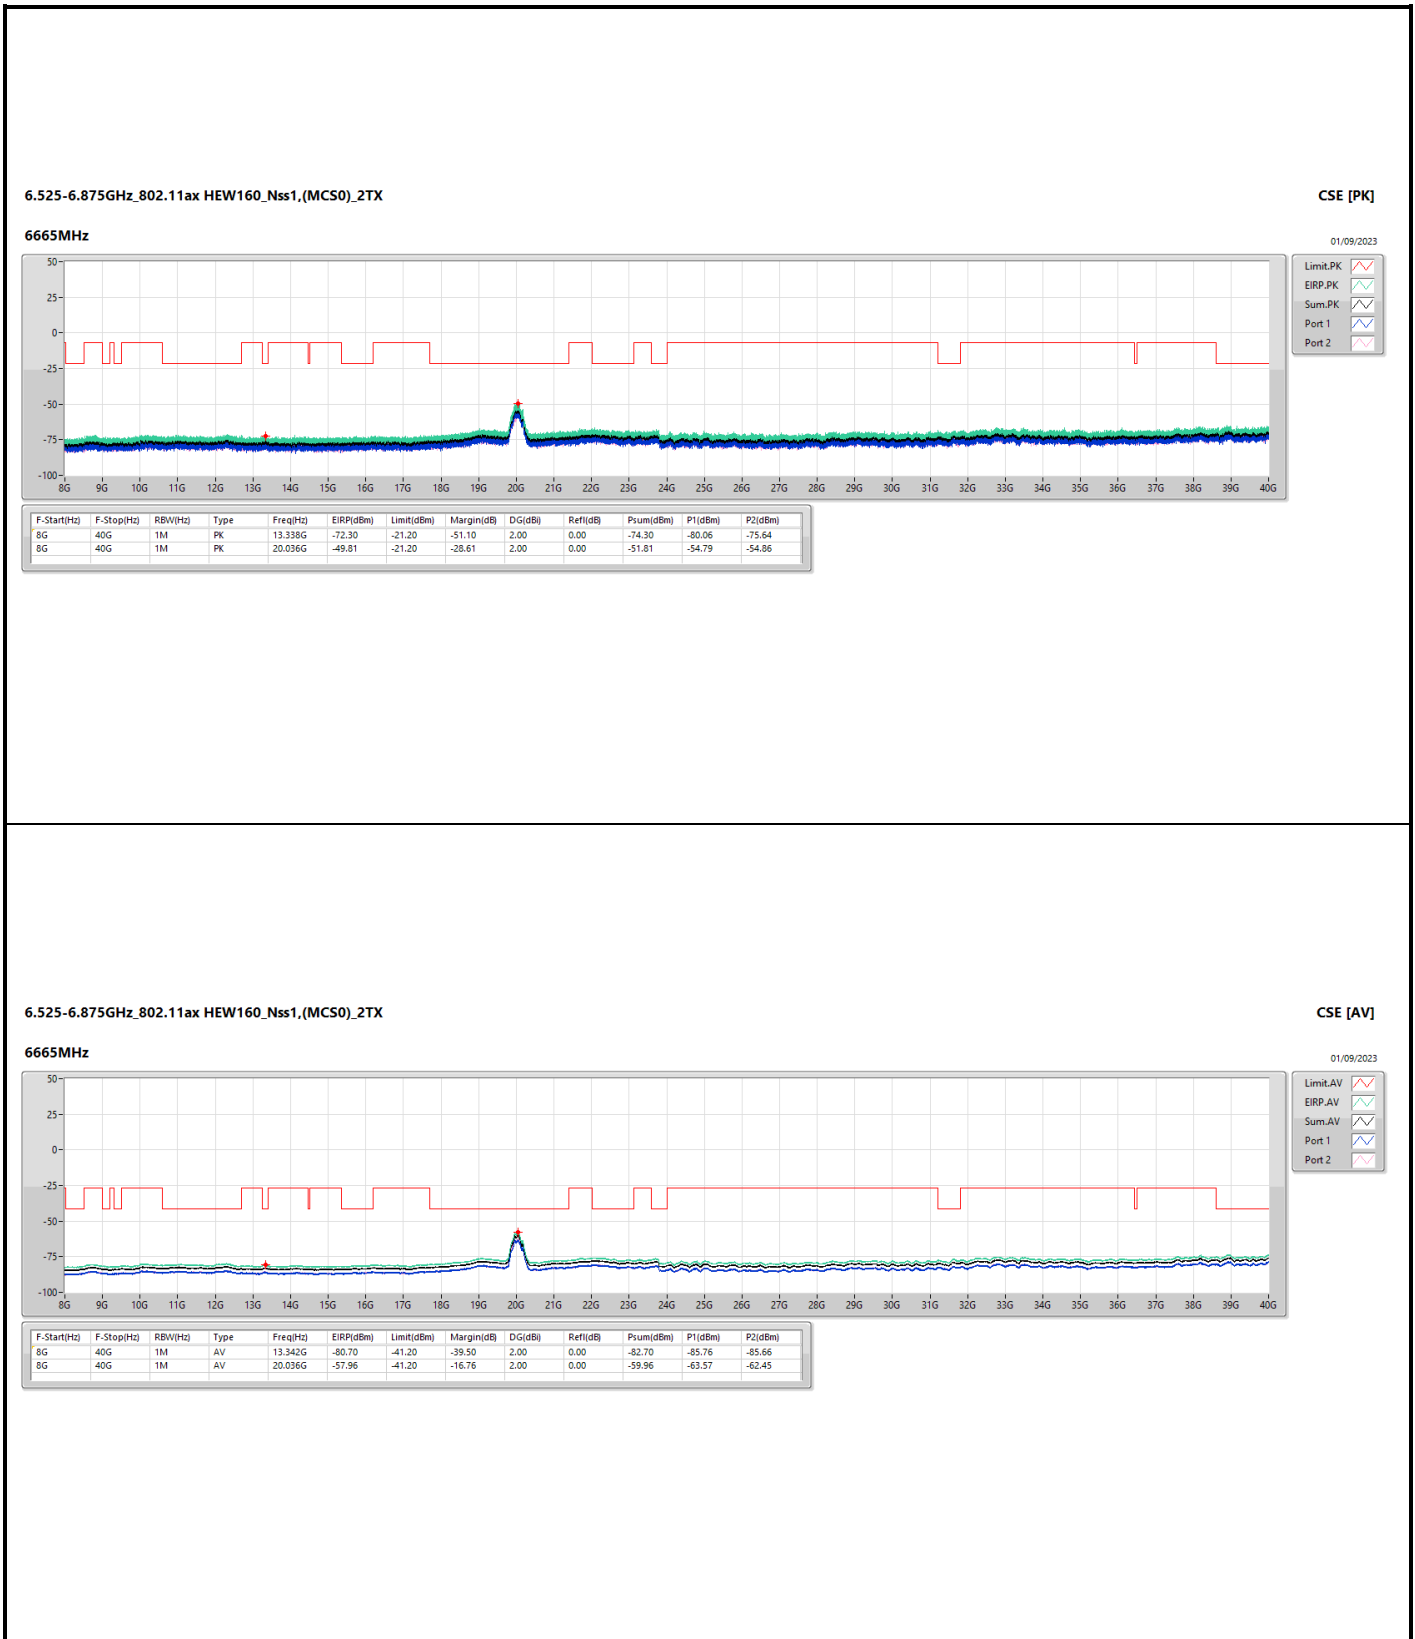

6.525-6.875GHz_802.11ax_HEW40_Nss1,(MCS0)_2TX

CSE [PK]

6685MHz

01/09/2023

6.525-6.875GHz_802.11ax_HEW40_Nss1,(MCS0)_2TX

CSE [AV]

6685MHz

01/09/2023