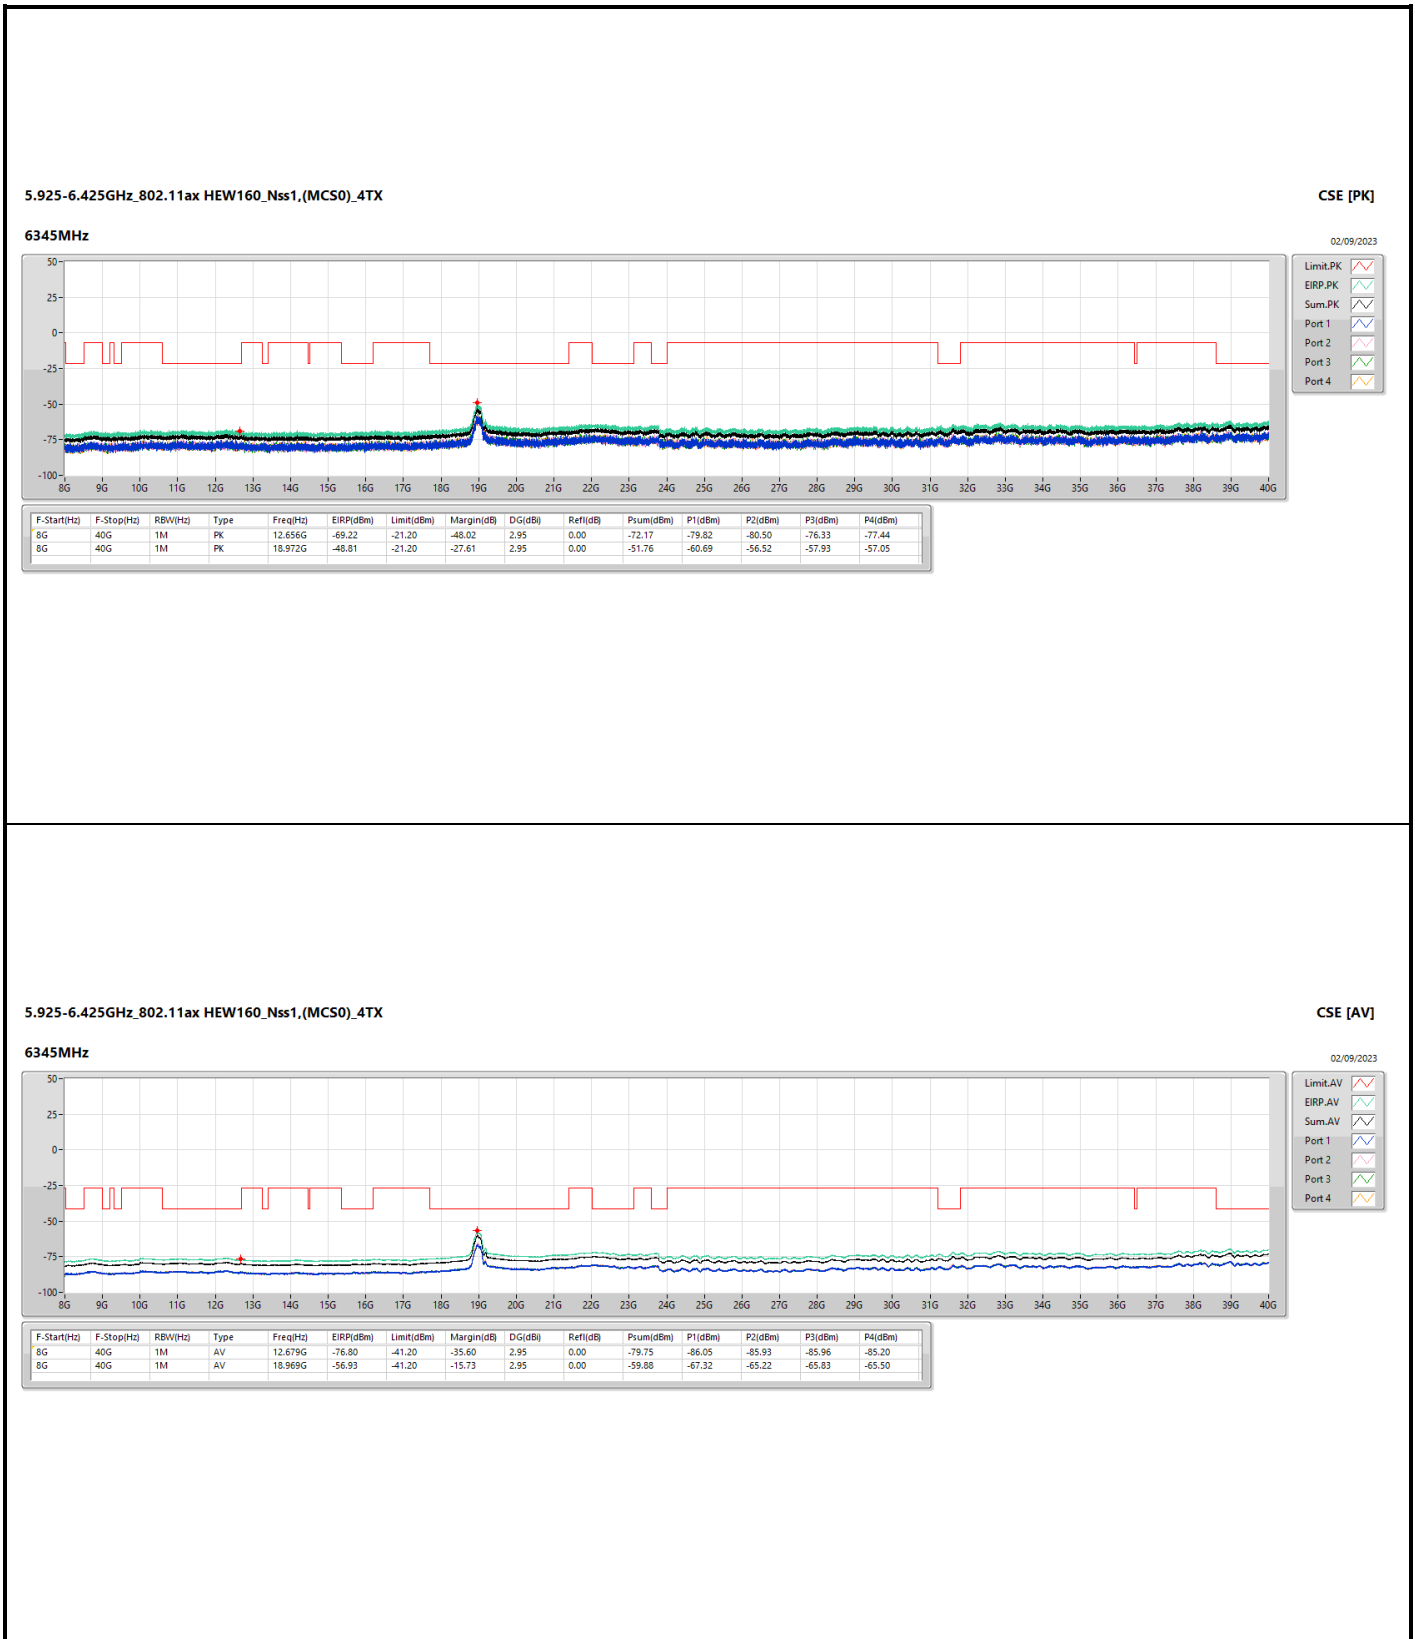

6.525-6.875GHz_802.11ax_HEW40_Nss1,(MCS0)_2TX

CSE [PK]

6685MHz

01/09/2023

6.525-6.875GHz_802.11ax_HEW40_Nss1,(MCS0)_2TX

CSE [AV]

6685MHz

01/09/2023