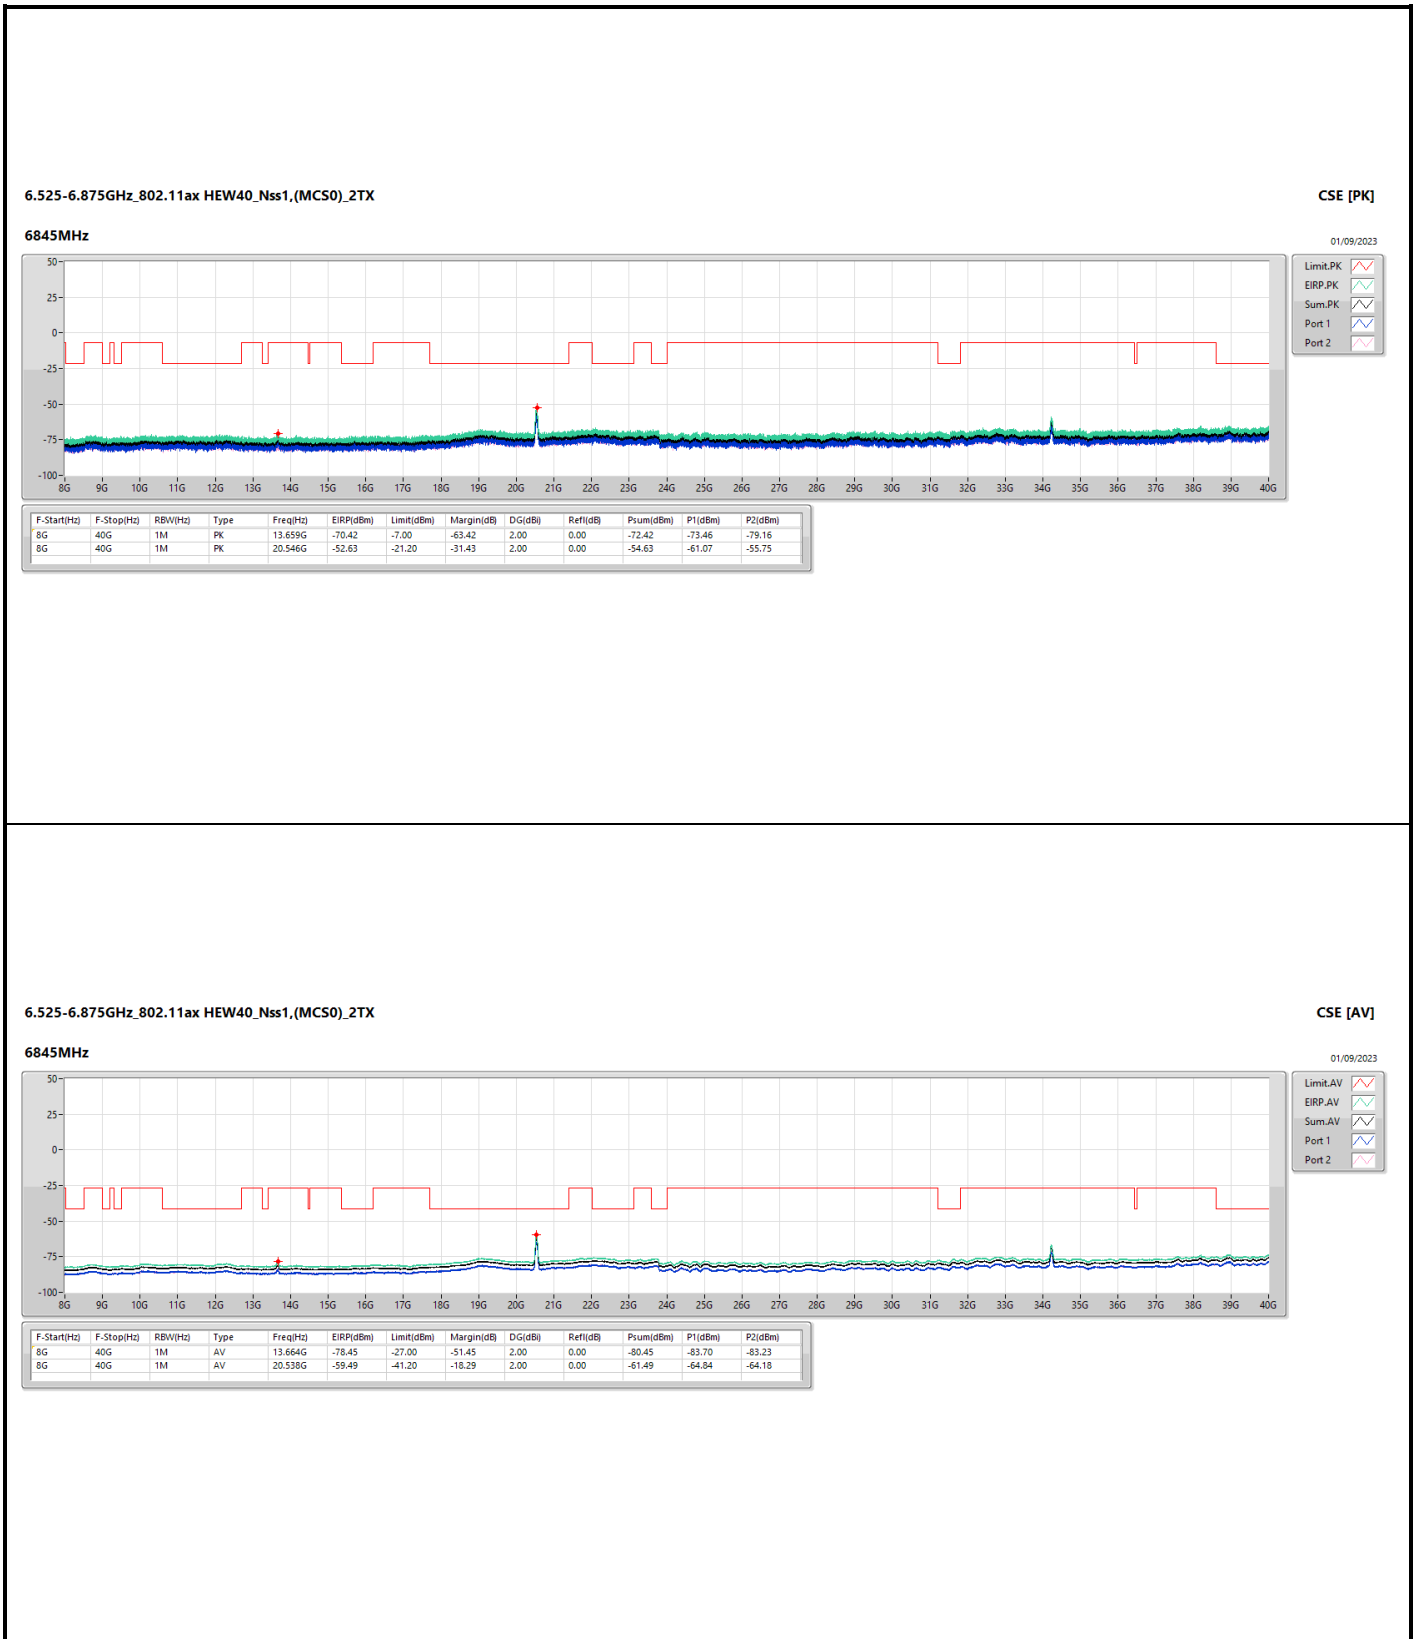

6.525-6.875GHz_802.11ax_HEW40_Nss1,(MCS0)_2TX

CSE [PK]

6685MHz

01/09/2023

6.525-6.875GHz_802.11ax_HEW40_Nss1,(MCS0)_2TX

CSE [AV]

6685MHz

01/09/2023