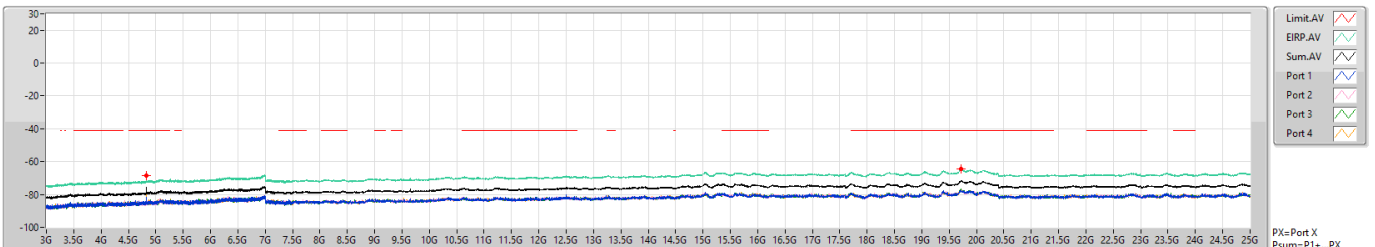

802.11b_Nss1,(1Mbps)_4TX

2412MHz

CSE [AV]

22/03/2022

F-Start(Hz)	F-Stop(Hz)	RBW(Hz)	Type	Freq(Hz)	EIRP(dBm)	Limit(dBm)	Margin(dB)	DG(dB)	Ref(dB)	Psum(dBm)	P1(dBm)	P2(dBm)	P3(dBm)	P4(dBm)
3G	7.5G	1M	AV	4.82419G	-68.63	-41.20	-27.43	6.92	0.00	-75.55	-81.80	-82.04	-84.07	-79.55
7.5G	25G	1M	AV	19.71063G	-64.45	-41.20	-23.25	6.92	0.00	-71.37	-77.65	-77.71	-76.75	-77.54