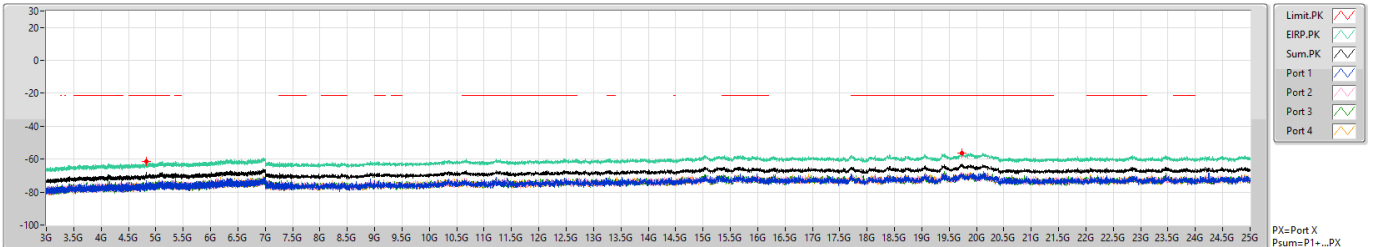

Summary

Mode	Result	F-Start (Hz)	F-Stop (Hz)	Type	Freq (Hz)	DG (dBi)	P1 (dBm)	P2 (dBm)	P3 (dBm)	P4 (dBm)	Psum (dBm)	EIRP (dBm)	Limit (dBm)	Margin (dB)
2.4-2.4835GHz	-	-	-	-	-	-	-	-	-	-	-	-	-	-
802.11b_Nss1,(1Mbps)_4TX	Pass	3G	7.5G	AV	4.92375G	6.92	-84.20	-68.79	-81.59	-84.41	-68.34	-61.42	-41.20	-20.22
802.11g_Nss1,(6Mbps)_4TX	Pass	3G	7.5G	AV	3.33581G	6.92	-87.13	-69.20	-86.78	-87.48	-68.99	-62.07	-41.20	-20.87
802.11ax HEW20_Nss1,(MCS0)_4TX	Pass	7.5G	25G	AV	19.72594G	6.92	-76.94	-77.48	-77.86	-77.74	-71.47	-64.55	-41.20	-23.35

DG = Directional Gain ; PX=Port X; Psum=P1+P2+...PX

Result

Table with 15 columns: Mode, Result, F-Start (Hz), F-Stop (Hz), Type, Freq (Hz), DG (dBi), P1 (dBm), P2 (dBm), P3 (dBm), P4 (dBm), Psum (dBm), EIRP (dBm), Limit (dBm), Margin (dB). Rows include test configurations like 802.11b, 802.11g, and 802.11ax HEW20\_Nss1,(MCS0)\_4TX with various frequency and power parameters.

DG = Directional Gain ; PX=Port X; Psum=P1+P2+...PX

802.11b\_Nss1,(1Mbps)\_4TX

2412MHz

CSE [PK]

22/03/2022

F-Start(Hz)	F-Stop(Hz)	RBW(Hz)	Type	Freq(Hz)	EIRP(dBm)	Limit(dBm)	Margin(dB)	DG(dB)	Ref(dB)	Psum(dBm)	P1(dBm)	P2(dBm)	P3(dBm)	P4(dBm)
3G	7.5G	1M	PK	4.82419G	-61.16	-21.20	-39.96	6.92	0.00	-68.08	-72.90	-74.57	-75.55	-73.80
7.5G	25G	1M	PK	19.73031G	-56.08	-21.20	-34.88	6.92	0.00	-63.00	-69.51	-67.95	-70.22	-68.73