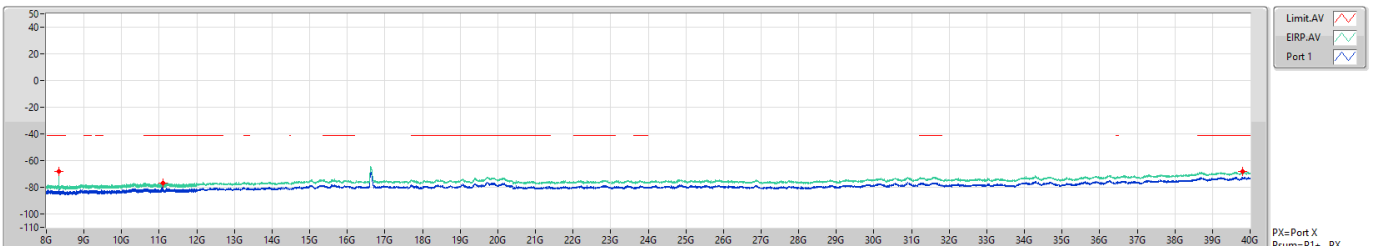

802.11ax HEW40_Nss1,(MCS0)_1TX

CSE [PK]

5550MHz

02/03/2022

802.11ax HEW40_Nss1,(MCS0)_1TX

CSE [AV]

5550MHz

02/03/2022