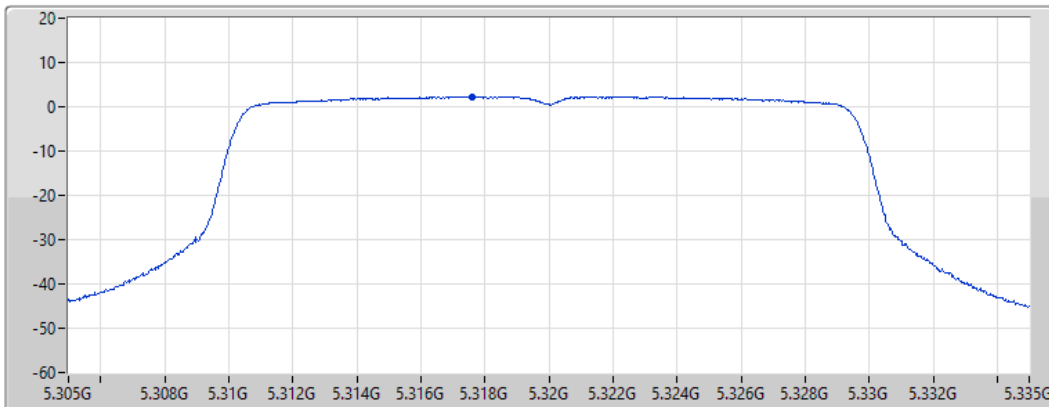

802.11ax HEW20_Nss1,(MCS0)_1TX

PSD

5320MHz

10/02/2022

CF
5.32GHz

Span
30MHz

RBW
1MHz

VBW
3MHz

Sweep Time
20ms

Detector Type
RMS

Port 1

Sum	PD	Port 1
(dBm/RBW)	(dBm/RBW)	(dBm/RBW)
2.26	2.26	2.26