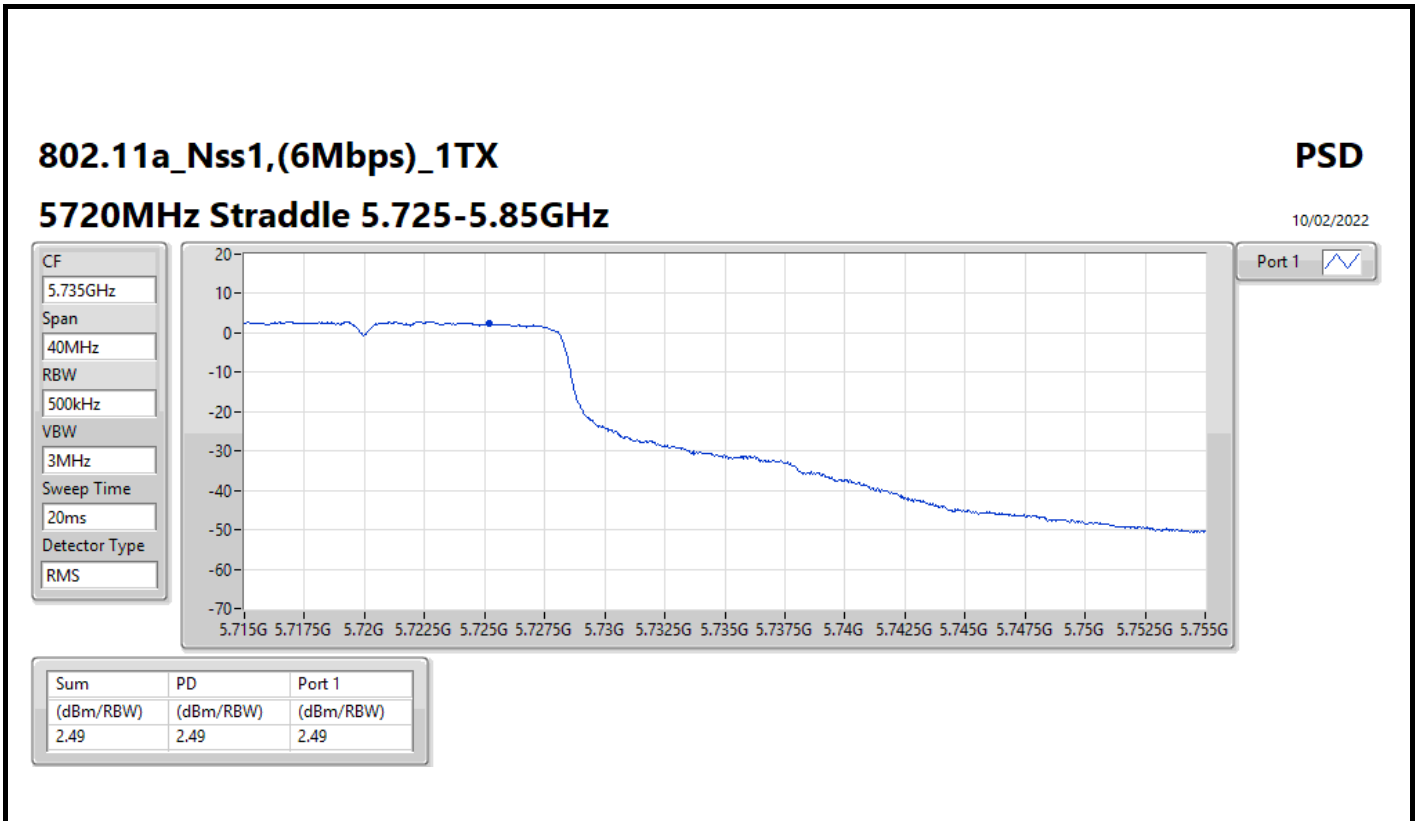

CF
5.71GHz

Span
60MHz

RBW
1MHz

VBW
3MHz

Sweep Time
20ms

Detector Type
RMS

Port 1 

Sum	PD	Port 1
(dBm/RBW)	(dBm/RBW)	(dBm/RBW)
4.21	4.21	4.21