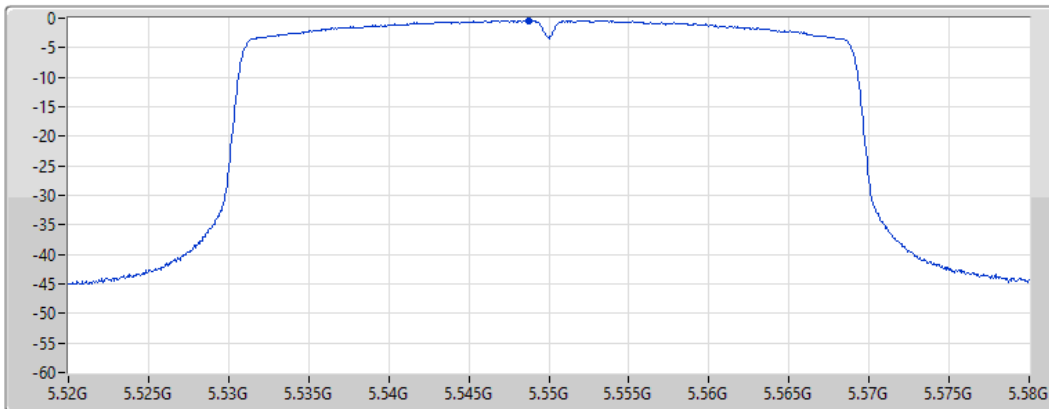

802.11ax HEW40_Nss1,(MCS0)_1TX

PSD

5550MHz

10/02/2022

CF
5.55GHz
Span
60MHz
RBW
1MHz
VBW
3MHz
Sweep Time
20ms
Detector Type
RMS

Port 1

Sum	PD	Port 1
(dBm/RBW)	(dBm/RBW)	(dBm/RBW)
-0.36	-0.36	-0.36