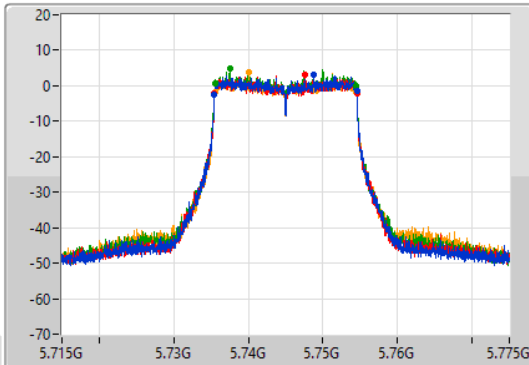

5745MHz

25/01/2022

CF
5.745GHz
Span
60MHz
RBW
100kHz
VBW
300kHz
Sweep Time
100ms
Detector Type
Peak

CF
5.745GHz
Span
60MHz
RBW
300kHz
VBW
1MHz
Sweep Time
100ms
Detector Type
Peak