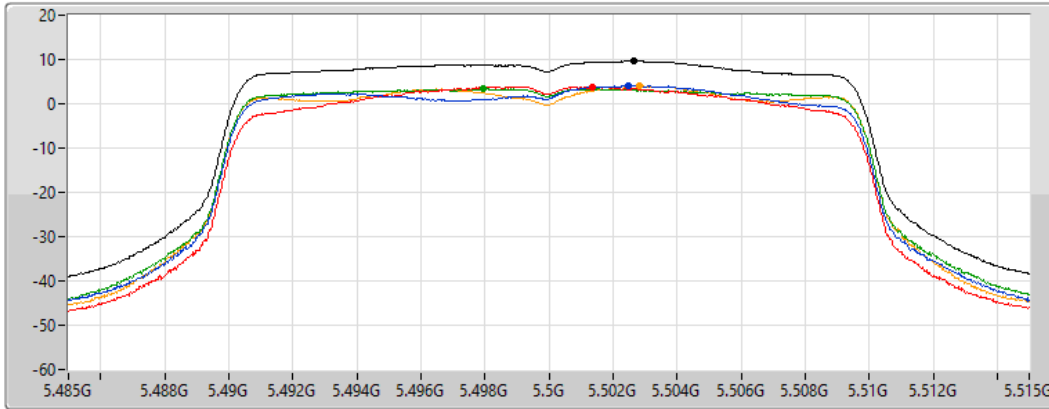

802.11ax HEW20_Nss1,(MCS0)_4TX

PSD

5500MHz

22/01/2022

CF
5.5GHz

Span
30MHz

RBW
1MHz

VBW
3MHz

Sweep Time
20ms

Detector Type
RMS

Sum

Port 1

Port 2

Port 3

Port 4

Sum	PD	Port 1	Port 2	Port 3	Port 4
(dBm/RBW)	(dBm/RBW)	(dBm/RBW)	(dBm/RBW)	(dBm/RBW)	(dBm/RBW)
9.70	9.70	4.15	3.90	3.35	4.01