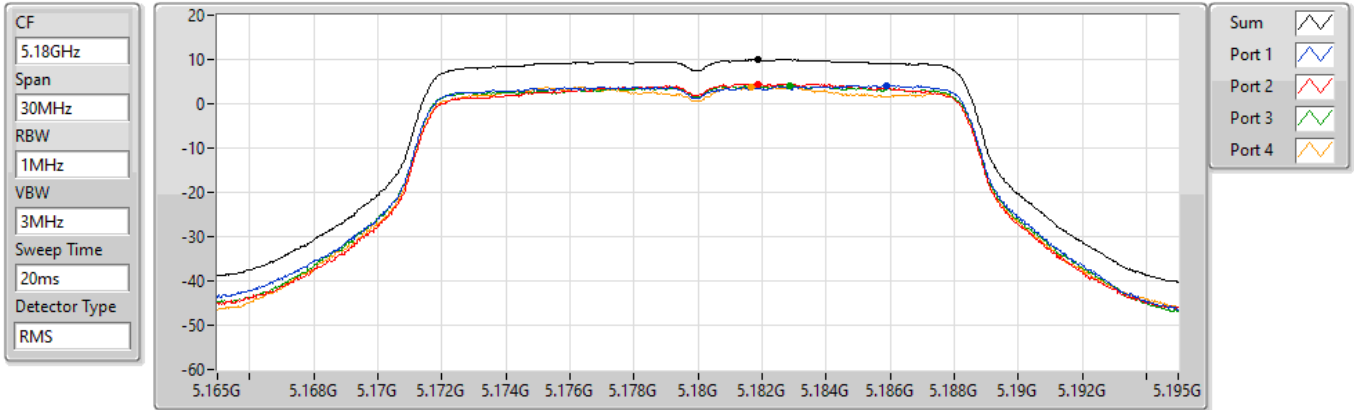

802.11a_Nss1,(6Mbps)_4TX

PSD

5180MHz

22/01/2022

Sum	PD	Port 1	Port 2	Port 3	Port 4
(dBm/RBW)	(dBm/RBW)	(dBm/RBW)	(dBm/RBW)	(dBm/RBW)	(dBm/RBW)
9.98	9.98	4.17	4.51	4.19	3.84