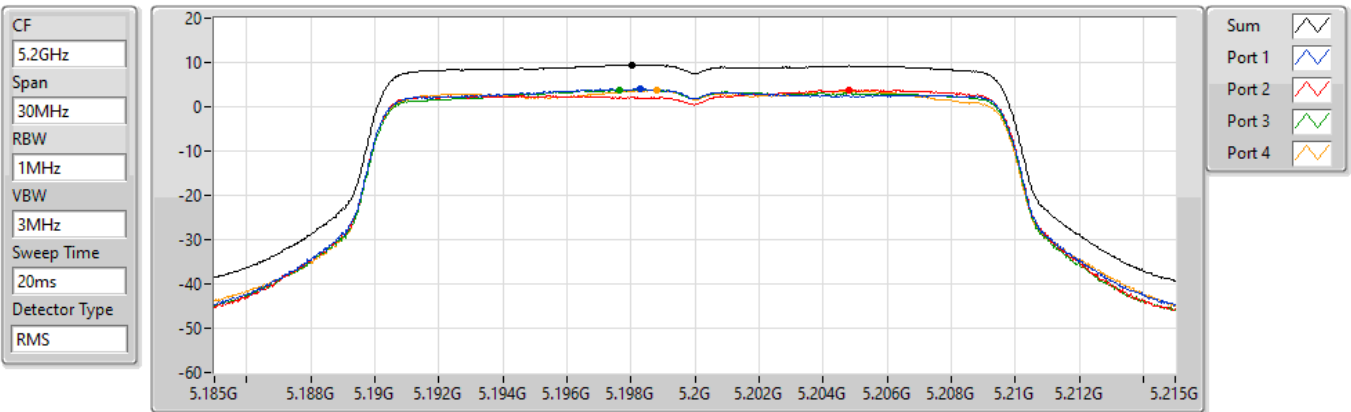

802.11ax HEW20_Nss1,(MCS0)_4TX

PSD

5200MHz

22/01/2022

Sum	PD	Port 1	Port 2	Port 3	Port 4
(dBm/RBW)	(dBm/RBW)	(dBm/RBW)	(dBm/RBW)	(dBm/RBW)	(dBm/RBW)
9.40	9.40	4.04	3.77	3.88	3.84