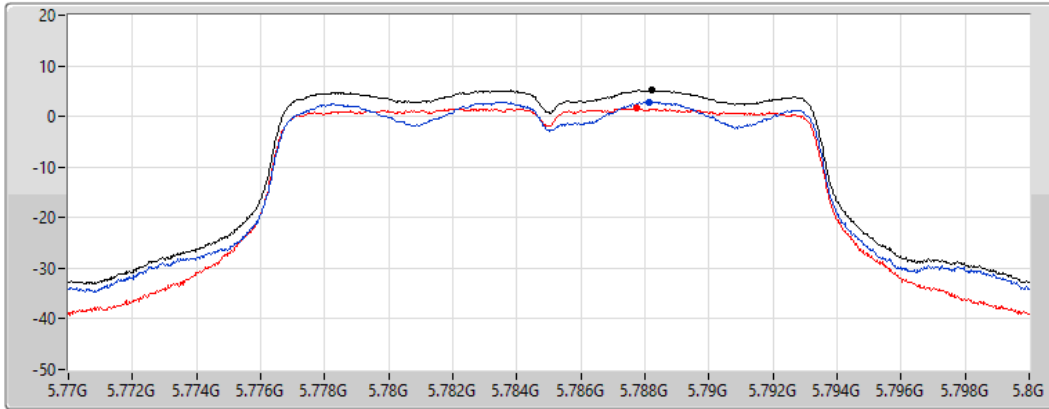

802.11a_Nss1,(6Mbps)_2TX

PSD

5785MHz

10/02/2022

CF
5.785GHz

Span
30MHz

RBW
500kHz

VBW
3MHz

Sweep Time
20ms

Detector Type
RMS

Sum ☒

Port 1 ☒

Port 2 ☒

Sum	PD	Port 1	Port 2
(dBm/RBW)	(dBm/RBW)	(dBm/RBW)	(dBm/RBW)
5.20	5.20	2.85	1.57

802.11a_Nss1,(6Mbps)_2TX

PSD

5825MHz

10/02/2022

CF
5.825GHz

Span
30MHz

RBW
500kHz

VBW
3MHz

Sweep Time
20ms

Detector Type
RMS