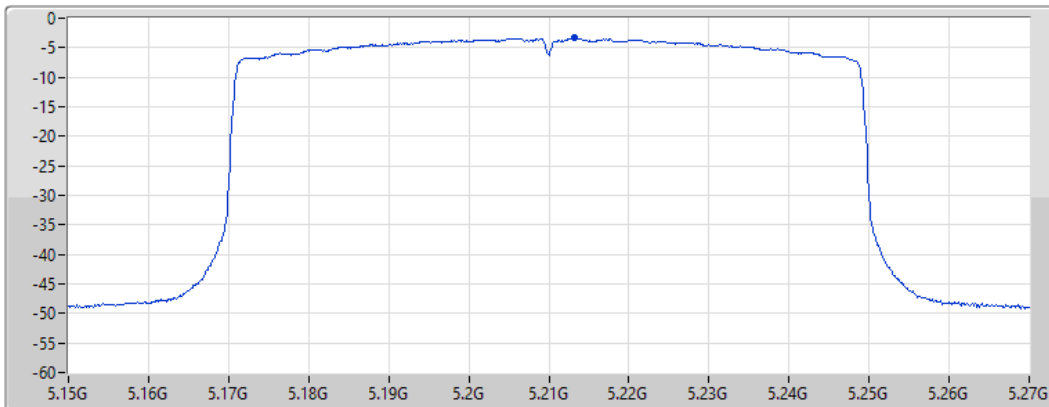

802.11ax HEW80_Nss1,(MCS0)_1TX

PSD

5210MHz

10/02/2022

CF
5.21GHz

Span
120MHz

RBW
1MHz

VBW
3MHz

Sweep Time
20ms

Detector Type
RMS

Port 1

Sum	PD	Port 1
(dBm/RBW)	(dBm/RBW)	(dBm/RBW)
-3.36	-3.36	-3.36