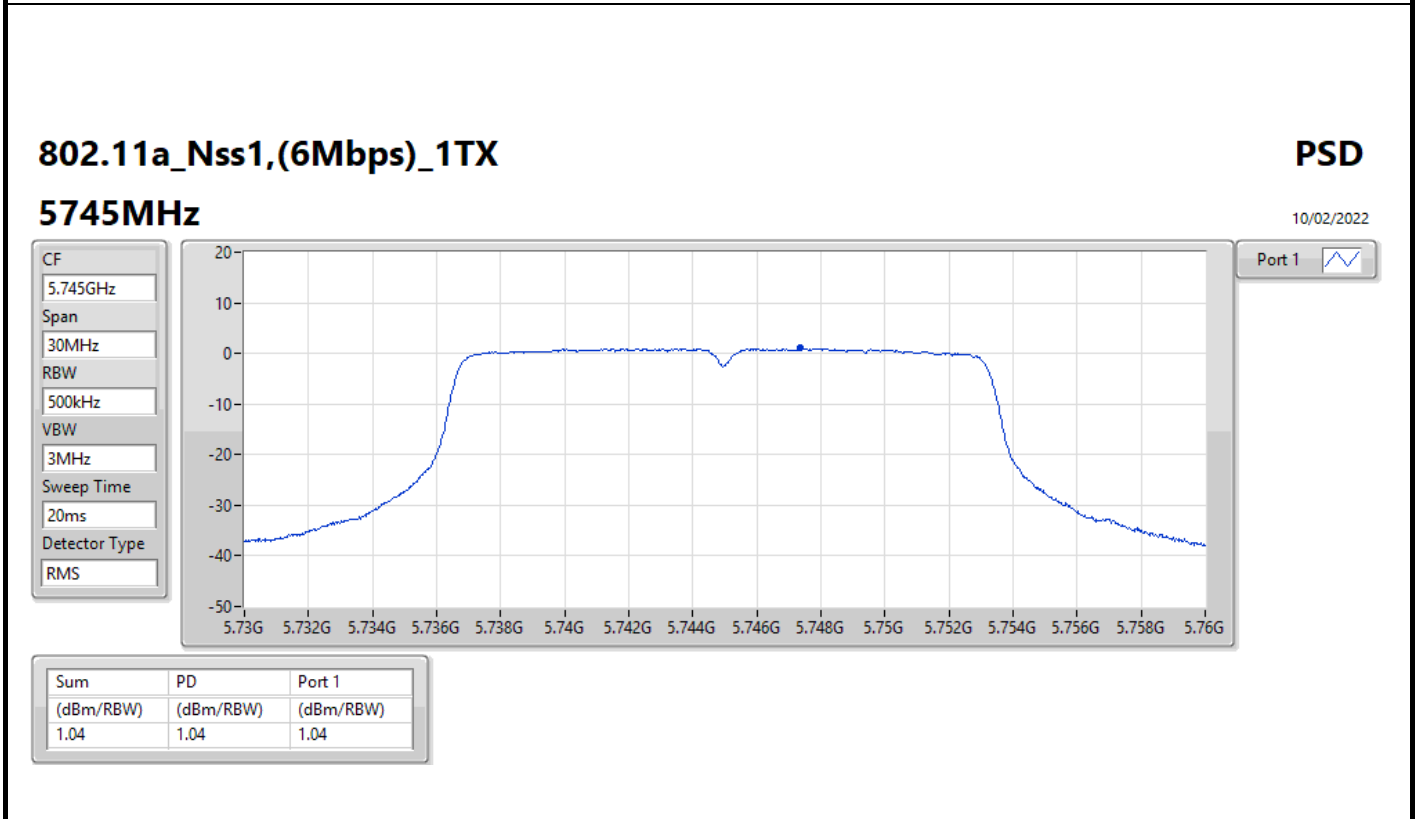

CF
5.71GHz

Span
60MHz

RBW
1MHz

VBW
3MHz

Sweep Time
20ms

Detector Type
RMS

Port 1 

Sum	PD	Port 1
(dBm/RBW)	(dBm/RBW)	(dBm/RBW)
4.21	4.21	4.21