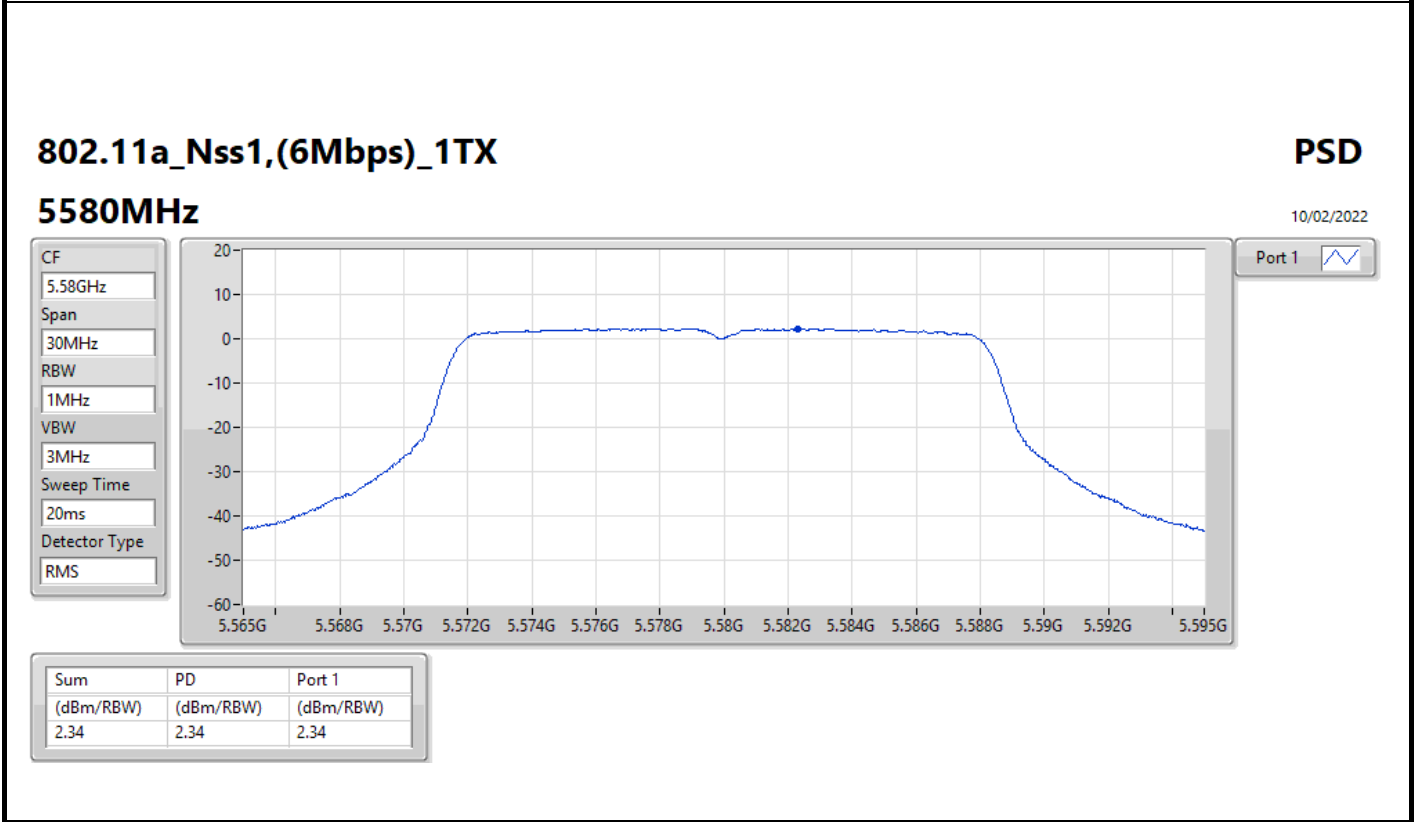

CF
5.32GHz

Span
30MHz

RBW
1MHz

VBW
3MHz

Sweep Time
20ms

Detector Type
RMS

Port 1 

Sum	PD	Port 1
(dBm/RBW)	(dBm/RBW)	(dBm/RBW)
2.84	2.84	2.84