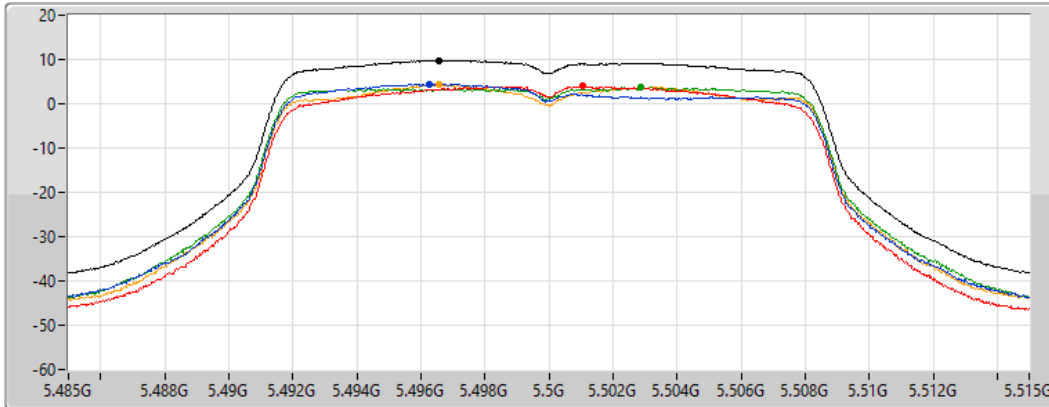

802.11a_Nss1,(6Mbps)_4TX

PSD

5500MHz

20/03/2022

CF
5.5GHz

Span
30MHz

RBW
1MHz

VBW
3MHz

Sweep Time
20ms

Detector Type
RMS

Sum

Port 1

Port 2

Port 3

Port 4

Sum	PD	Port 1	Port 2	Port 3	Port 4
(dBm/RBW)	(dBm/RBW)	(dBm/RBW)	(dBm/RBW)	(dBm/RBW)	(dBm/RBW)
9.84	9.84	4.40	4.00	3.68	4.32