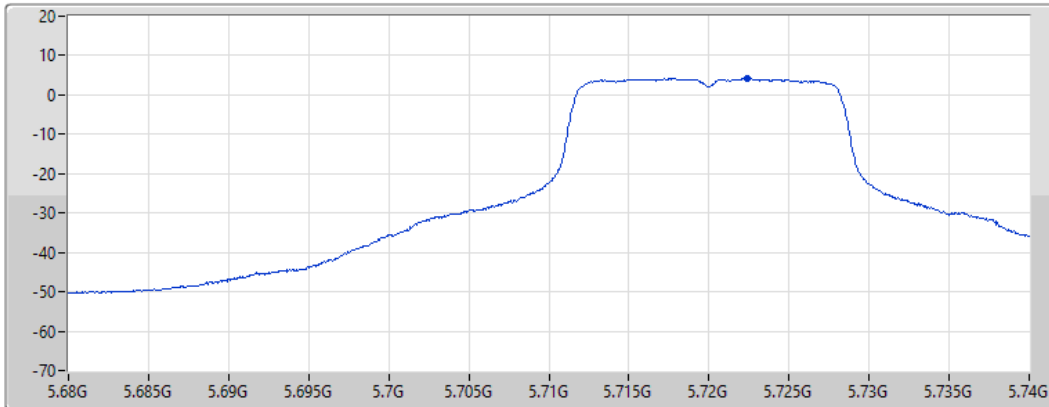

CF
5.71GHz

Span
60MHz

RBW
1MHz

VBW
3MHz

Sweep Time
20ms

Detector Type
RMS

Port 1 

Sum	PD	Port 1
(dBm/RBW)	(dBm/RBW)	(dBm/RBW)
4.21	4.21	4.21