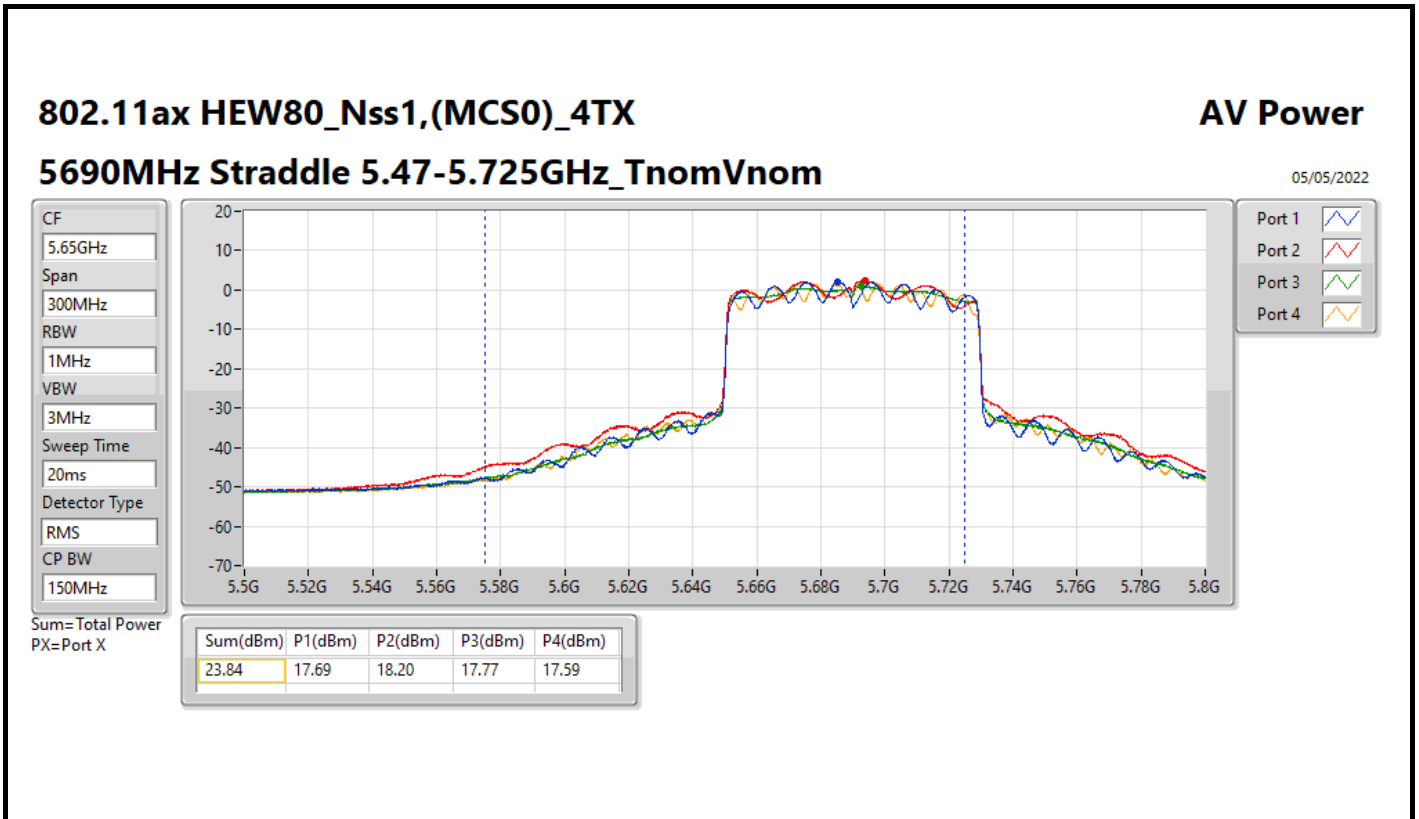

DG = Directional Gain; Port X = Port X output power

<Beamforming Mode>

Summary

Mode	Total Power (dBm)	Total Power (W)
5.15-5.25GHz	-	-
802.11ax HEW20-BF_Nss1,(MCS0)_4TX	23.86	0.24322
802.11ax HEW40-BF_Nss1,(MCS0)_4TX	23.98	0.25003
802.11ax HEW80-BF_Nss1,(MCS0)_4TX	19.78	0.09506
5.25-5.35GHz	-	-
802.11ax HEW20-BF_Nss1,(MCS0)_4TX	22.35	0.17179
802.11ax HEW40-BF_Nss1,(MCS0)_4TX	22.31	0.17022
802.11ax HEW80-BF_Nss1,(MCS0)_4TX	20.41	0.10990
5.47-5.725GHz	-	-
802.11ax HEW20-BF_Nss1,(MCS0)_4TX	22.48	0.17701
802.11ax HEW40-BF_Nss1,(MCS0)_4TX	23.33	0.21528
802.11ax HEW80-BF_Nss1,(MCS0)_4TX	22.75	0.18836
5.725-5.85GHz	-	-
802.11ax HEW20-BF_Nss1,(MCS0)_4TX	23.57	0.22751
802.11ax HEW40-BF_Nss1,(MCS0)_4TX	23.87	0.24378
802.11ax HEW80-BF_Nss1,(MCS0)_4TX	23.67	0.23281