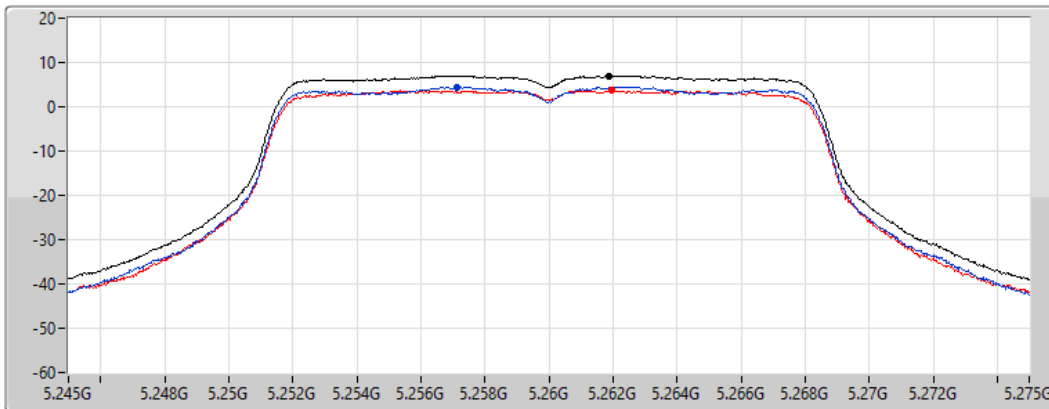

802.11a_Nss1,(6Mbps)_2TX

PSD

5260MHz

10/02/2022

CF
5.26GHz

Span
30MHz

RBW
1MHz

VBW
3MHz

Sweep Time
20ms

Detector Type
RMS

Sum

Port 1

Port 2

Sum	PD	Port 1	Port 2
(dBm/RBW)	(dBm/RBW)	(dBm/RBW)	(dBm/RBW)
6.98	6.98	4.49	3.61