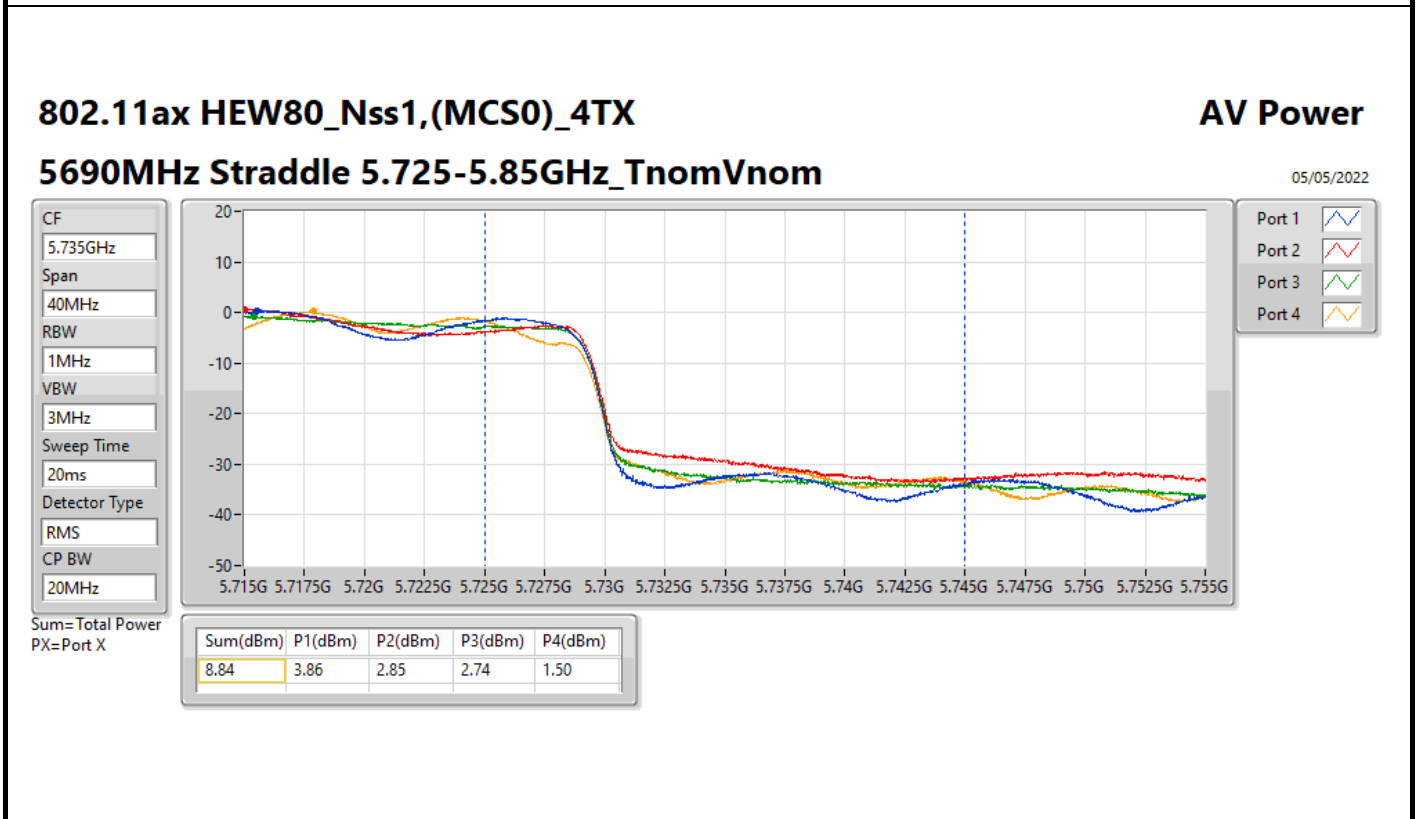

DG = Directional Gain; Port X = Port X output power

<Beamforming Mode>

Summary

Mode	Total Power (dBm)	Total Power (W)
5.15-5.25GHz	-	-
802.11ax HEW20-BF_Nss1,(MCS0)_4TX	23.86	0.24322
802.11ax HEW40-BF_Nss1,(MCS0)_4TX	23.98	0.25003
802.11ax HEW80-BF_Nss1,(MCS0)_4TX	19.78	0.09506
5.25-5.35GHz	-	-
802.11ax HEW20-BF_Nss1,(MCS0)_4TX	22.35	0.17179
802.11ax HEW40-BF_Nss1,(MCS0)_4TX	22.31	0.17022
802.11ax HEW80-BF_Nss1,(MCS0)_4TX	20.41	0.10990
5.47-5.725GHz	-	-
802.11ax HEW20-BF_Nss1,(MCS0)_4TX	22.48	0.17701
802.11ax HEW40-BF_Nss1,(MCS0)_4TX	23.33	0.21528
802.11ax HEW80-BF_Nss1,(MCS0)_4TX	22.75	0.18836
5.725-5.85GHz	-	-
802.11ax HEW20-BF_Nss1,(MCS0)_4TX	23.57	0.22751
802.11ax HEW40-BF_Nss1,(MCS0)_4TX	23.87	0.24378
802.11ax HEW80-BF_Nss1,(MCS0)_4TX	23.67	0.23281