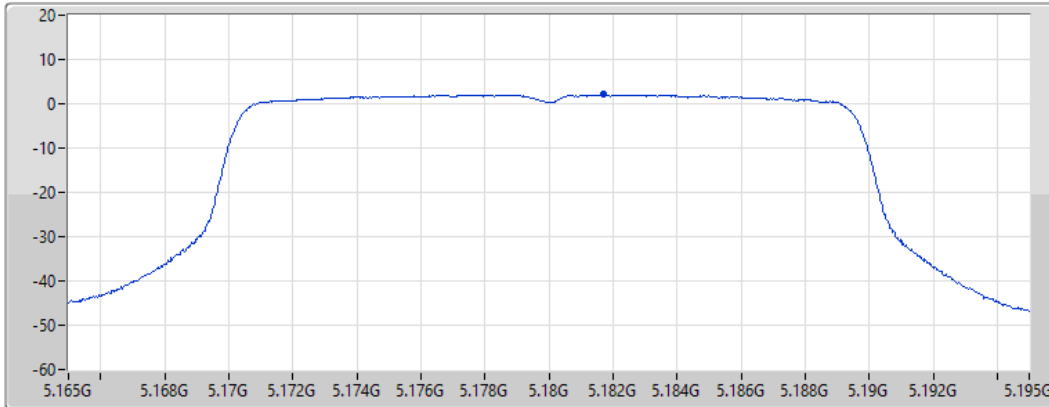

802.11ax HEW20_Nss1,(MCS0)_1TX

PSD

5180MHz

10/02/2022

CF
5.18GHz

Span
30MHz

RBW
1MHz

VBW
3MHz

Sweep Time
20ms

Detector Type
RMS

Port 1

Sum	PD	Port 1
(dBm/RBW)	(dBm/RBW)	(dBm/RBW)
2.05	2.05	2.05