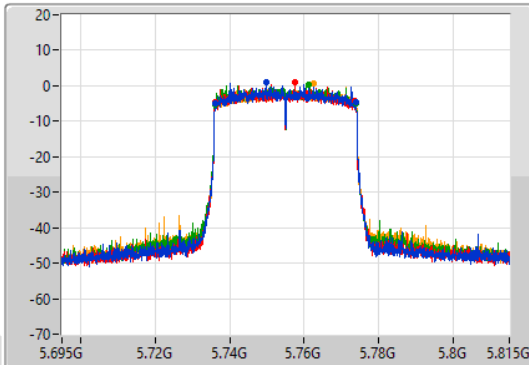

5755MHz

25/01/2022

CF
5.755GHz
Span
120MHz
RBW
100kHz
VBW
300kHz
Sweep Time
100ms
Detector Type
Peak

CF
5.755GHz
Span
120MHz
RBW
1MHz
VBW
3MHz
Sweep Time
100ms
Detector Type
Peak