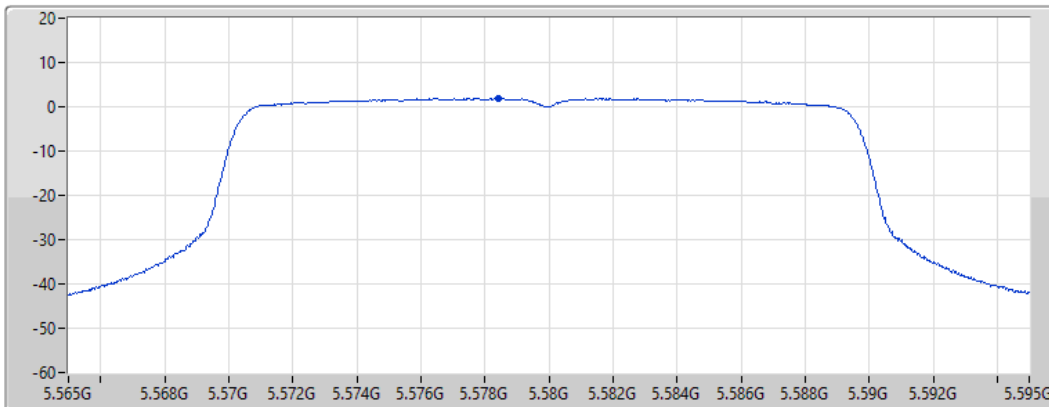

802.11ax HEW20_Nss1,(MCS0)_1TX

PSD

5580MHz

10/02/2022

CF
5.58GHz

Span
30MHz

RBW
1MHz

VBW
3MHz

Sweep Time
20ms

Detector Type
RMS

Port 1

Sum	PD	Port 1
(dBm/RBW)	(dBm/RBW)	(dBm/RBW)
1.92	1.92	1.92