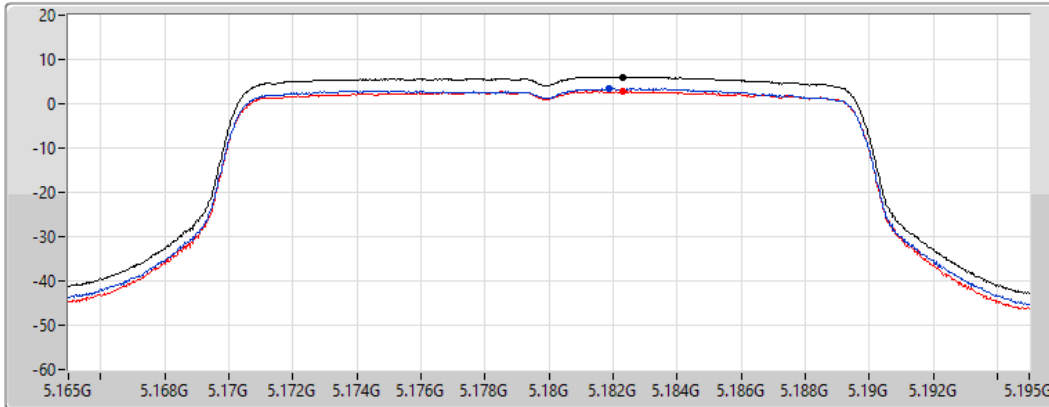

CF
5.18GHz

Span
30MHz

RBW
1MHz

VBW
3MHz

Sweep Time
20ms

Detector Type
RMS

Sum

Port 1