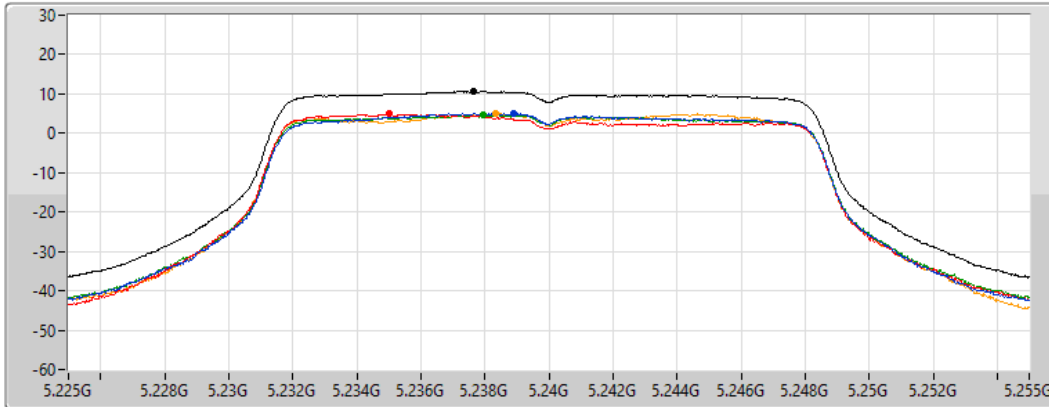

802.11a_Nss1,(6Mbps)_4TX

PSD

5240MHz

22/01/2022

CF
5.24GHz

Span
30MHz

RBW
1MHz

VBW
3MHz

Sweep Time
20ms

Detector Type
RMS

Sum

Port 1

Port 2

Port 3

Port 4

Sum	PD	Port 1	Port 2	Port 3	Port 4
(dBm/RBW)	(dBm/RBW)	(dBm/RBW)	(dBm/RBW)	(dBm/RBW)	(dBm/RBW)
10.67	10.67	5.03	4.87	4.56	4.96