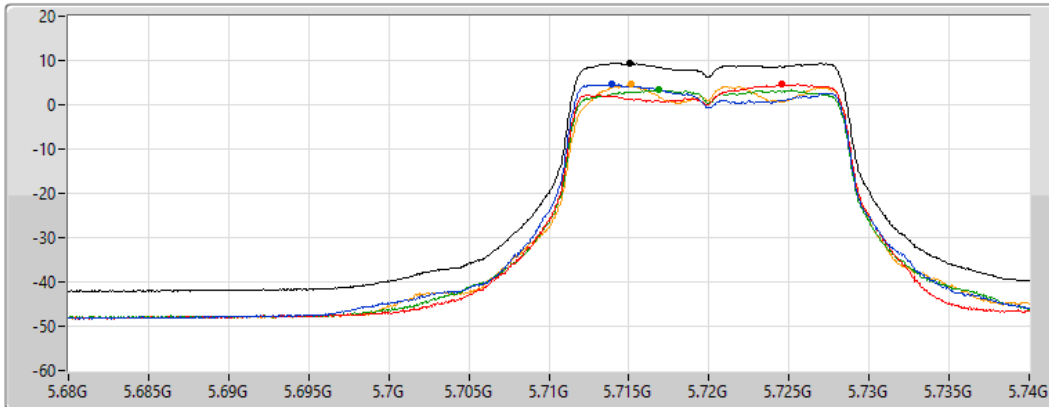

Span
60MHz

RBW
1MHz

VBW
3MHz

Sweep Time
20ms

Detector Type
RMS

Sum 

Port 1 

Port 2 