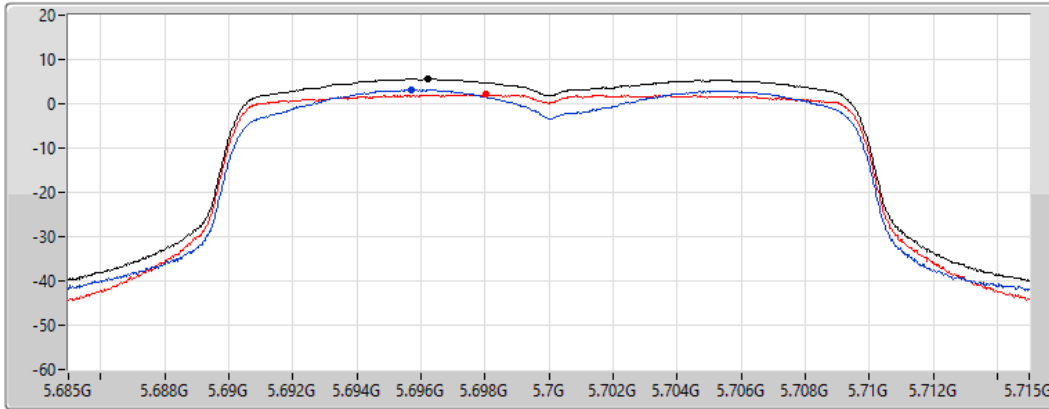

CF
5.7GHz

Span
30MHz

RBW
1MHz

VBW
3MHz

Sweep Time
20ms

Detector Type
RMS

Sum 

Port 1 