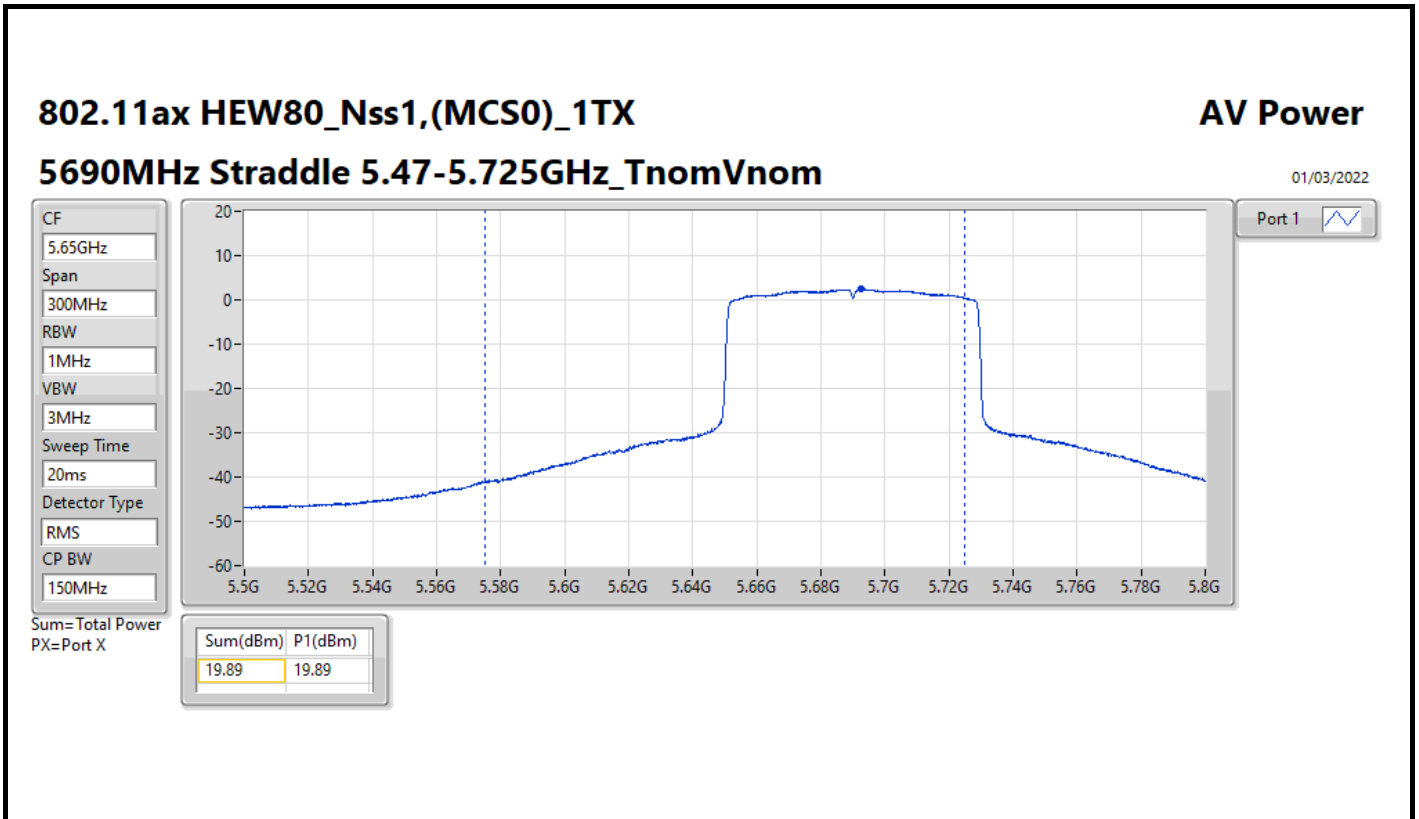

DG = Directional Gain; Port X = Port X output power

<Non-Beamforming Mode>

Summary

Mode	Total Power (dBm)	Total Power (W)
5.15-5.25GHz	-	-
802.11ax HEW80+80_Nss1,(MCS0)_1TX	14.92	0.03105
5.25-5.35GHz	-	-
802.11ax HEW80+80_Nss1,(MCS0)_1TX	15.25	0.03350
5.47-5.725GHz	-	-
802.11ax HEW80+80_Nss2,(MCS0)_2TX	18.54	0.07145