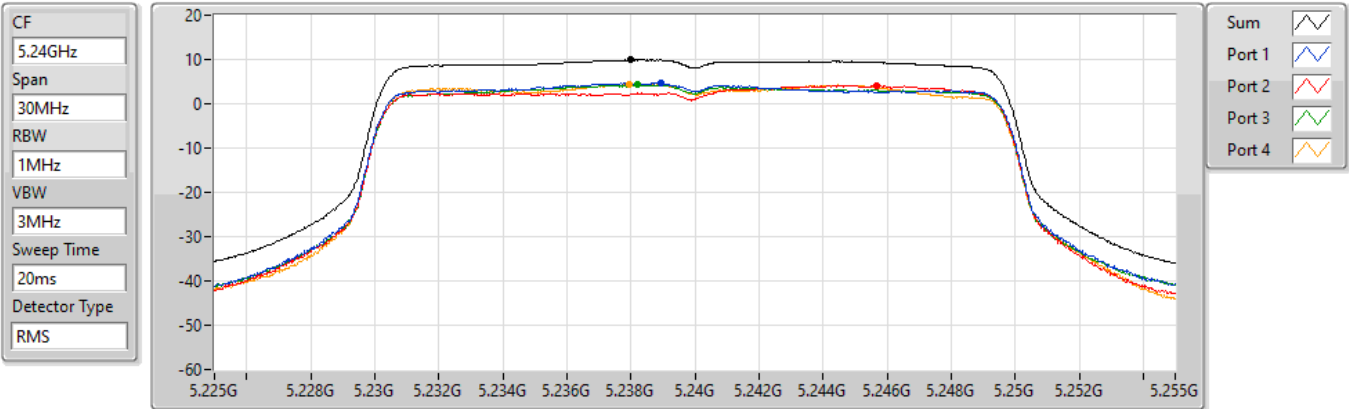

PSD

5200MHz

22/01/2022

Sum	PD	Port 1	Port 2	Port 3	Port 4
(dBm/RBW)	(dBm/RBW)	(dBm/RBW)	(dBm/RBW)	(dBm/RBW)	(dBm/RBW)
9.40	9.40	4.04	3.77	3.88	3.84

802.11ax HEW20_Nss1,(MCS0)_4TX

PSD

5240MHz

22/01/2022