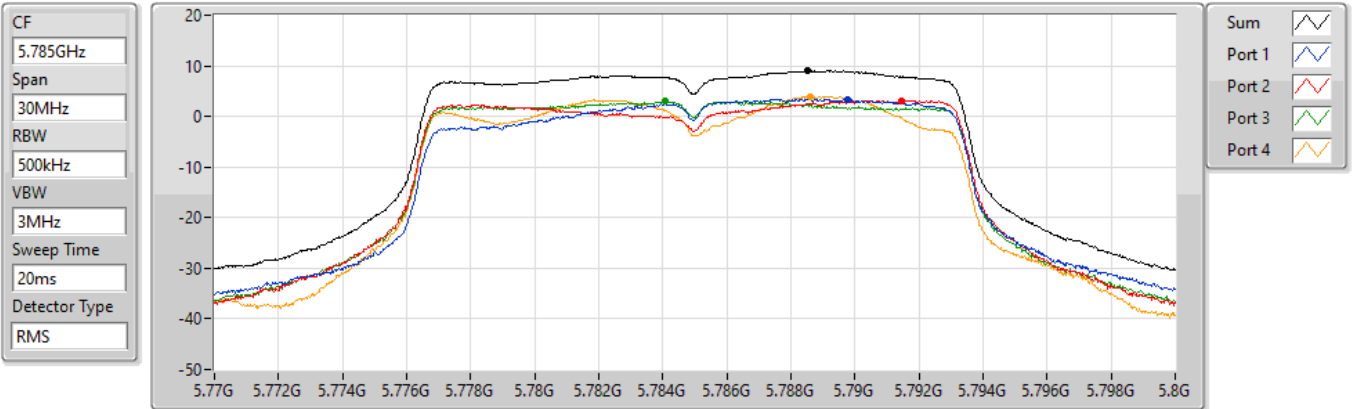

Port 2 

Port 3 

Port 4 

Sum	PD	Port 1	Port 2	Port 3	Port 4
(dBm/RBW)	(dBm/RBW)	(dBm/RBW)	(dBm/RBW)	(dBm/RBW)	(dBm/RBW)
9.04	9.04	3.70	3.61	2.97	3.76

802.11a_Nss1,(6Mbps)_4TX

PSD

5785MHz

22/01/2022