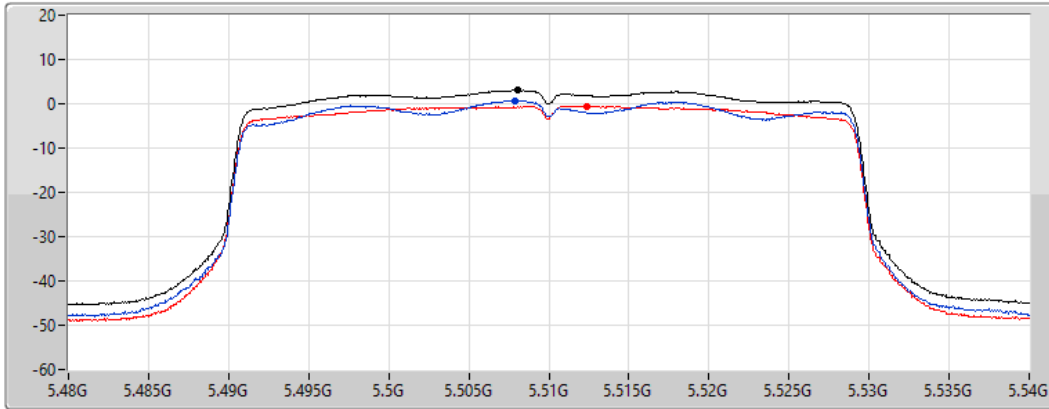

802.11ax HEW40_Nss1,(MCS0)_2TX

PSD

5510MHz

10/02/2022

CF
5.51GHz
Span
60MHz
RBW
1MHz
VBW
3MHz
Sweep Time
20ms
Detector Type
RMS

Sum
Port 1
Port 2

Sum	PD	Port 1	Port 2
(dBm/RBW)	(dBm/RBW)	(dBm/RBW)	(dBm/RBW)
3.09	3.09	0.78	-0.48