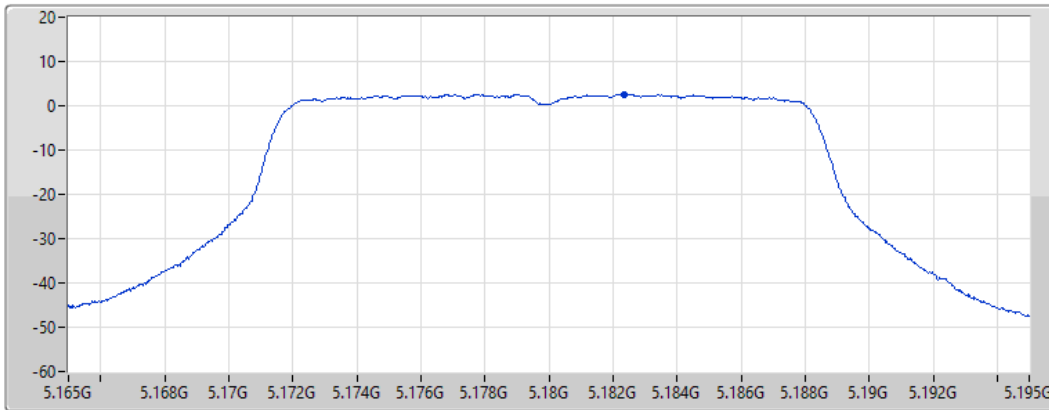

802.11a_Nss1,(6Mbps)_1TX

PSD

5180MHz

10/02/2022

CF
5.18GHz

Span
30MHz

RBW
1MHz

VBW
3MHz

Sweep Time
20ms

Detector Type
RMS

Port 1

Sum	PD	Port 1
(dBm/RBW)	(dBm/RBW)	(dBm/RBW)
2.59	2.59	2.59