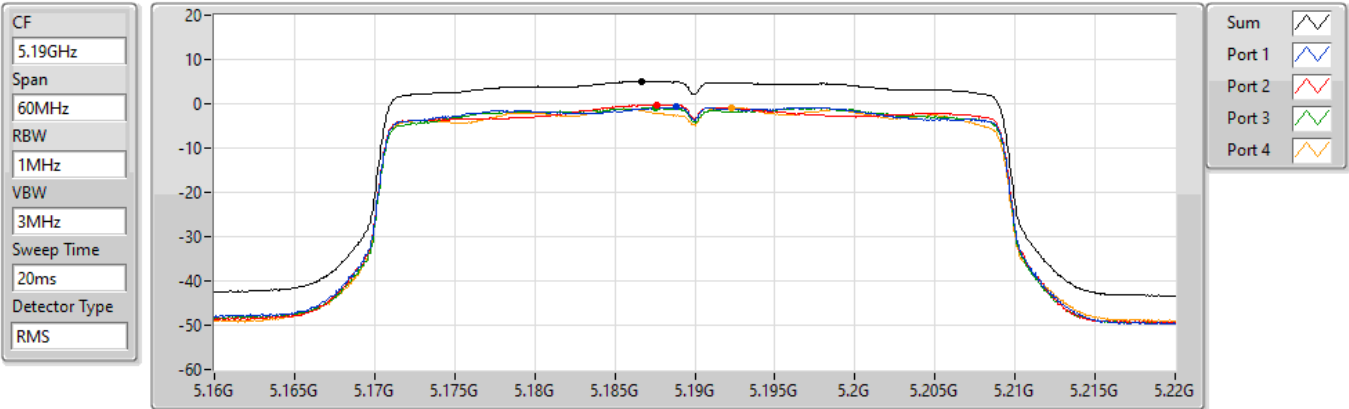

PSD

5190MHz

22/01/2022

Sum	PD	Port 1	Port 2	Port 3	Port 4
(dBm/RBW)	(dBm/RBW)	(dBm/RBW)	(dBm/RBW)	(dBm/RBW)	(dBm/RBW)
5.04	5.04	-0.65	-0.18	-0.87	-0.85

802.11ax HEW40_Nss1,(MCS0)_4TX

PSD

5230MHz

22/01/2022