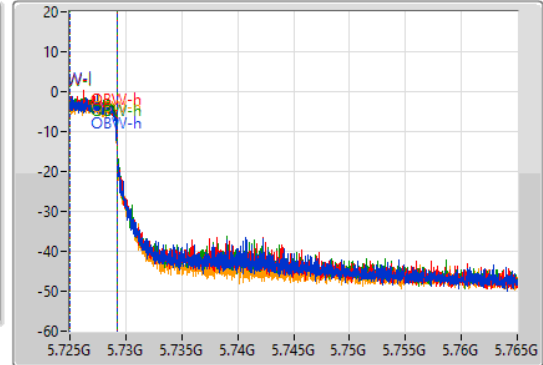

802.11ax HEW40_Nss1,(MCS0)_4TX

EBW

5710MHz Straddle 5.725-5.85GHz

25/01/2022

CF
5.745GHz
Span
40MHz
RBW
100kHz
VBW
300kHz
Sweep Time
100ms
Detector Type
Peak

CF
5.745GHz
Span
40MHz
RBW
100kHz
VBW
300kHz
Sweep Time
100ms
Detector Type
Peak