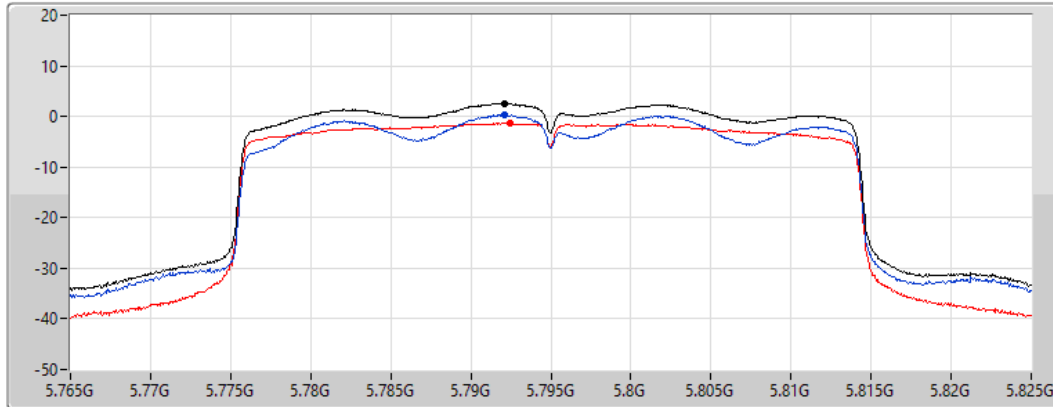

802.11ax HEW40_Nss1,(MCS0)_2TX

PSD

5795MHz

10/02/2022

CF
5.795GHz

Span
60MHz

RBW
500kHz

VBW
3MHz

Sweep Time
20ms

Detector Type
RMS

Sum

Port 1

Port 2

Sum	PD	Port 1	Port 2
(dBm/RBW)	(dBm/RBW)	(dBm/RBW)	(dBm/RBW)
2.61	2.61	0.39	-1.30