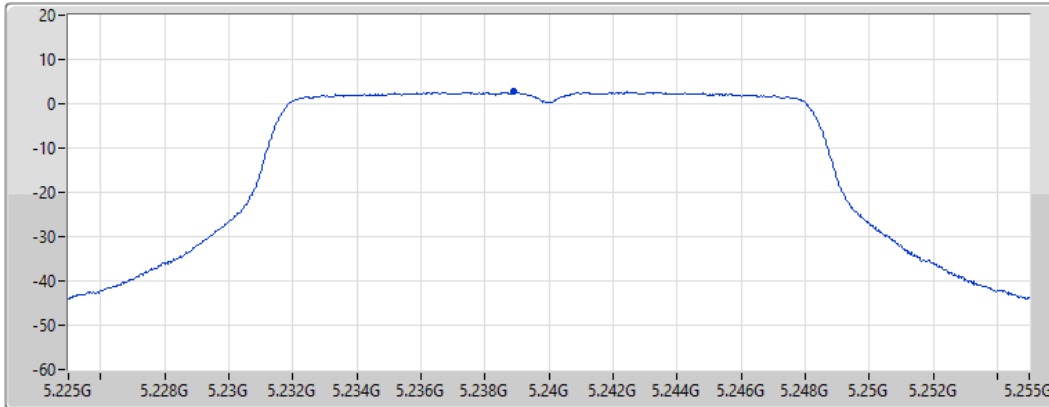

802.11a_Nss1,(6Mbps)_1TX

PSD

5240MHz

10/02/2022

CF
5.24GHz

Span
30MHz

RBW
1MHz

VBW
3MHz

Sweep Time
20ms

Detector Type
RMS

Port 1

Sum	PD	Port 1
(dBm/RBW)	(dBm/RBW)	(dBm/RBW)
2.67	2.67	2.67