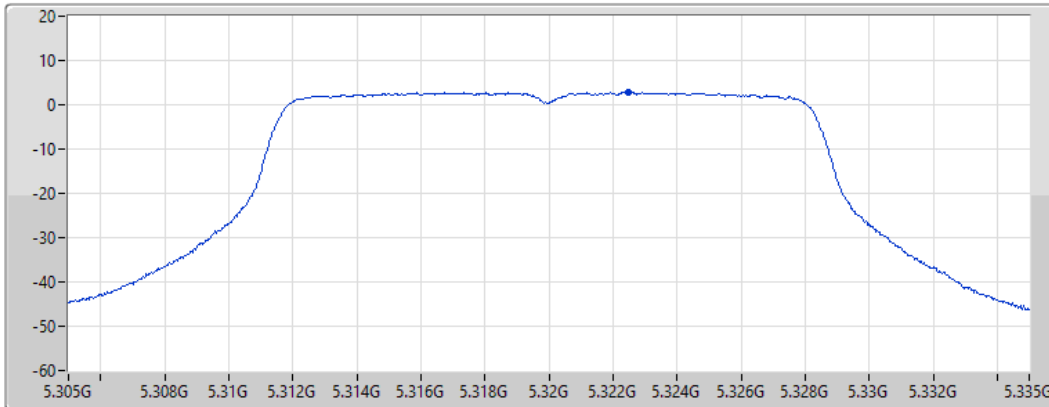

CF
5.32GHz

Span
30MHz

RBW
1MHz

VBW
3MHz

Sweep Time
20ms

Detector Type
RMS

Port 1 

Sum	PD	Port 1
(dBm/RBW)	(dBm/RBW)	(dBm/RBW)
2.84	2.84	2.84