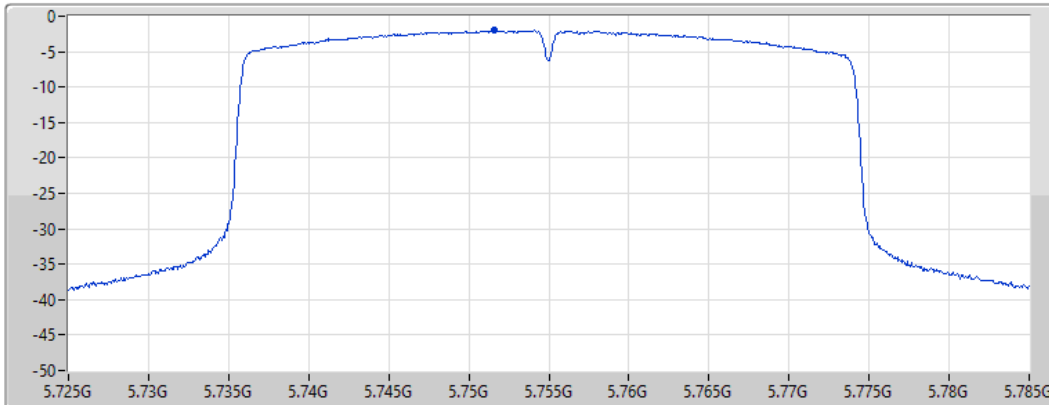

802.11ax HEW40_Nss1,(MCS0)_1TX

PSD

5755MHz

10/02/2022

CF
5.755GHz

Span
60MHz

RBW
500kHz

VBW
3MHz

Sweep Time
20ms

Detector Type
RMS

Port 1

Sum	PD	Port 1
(dBm/RBW)	(dBm/RBW)	(dBm/RBW)
-2.02	-2.02	-2.02