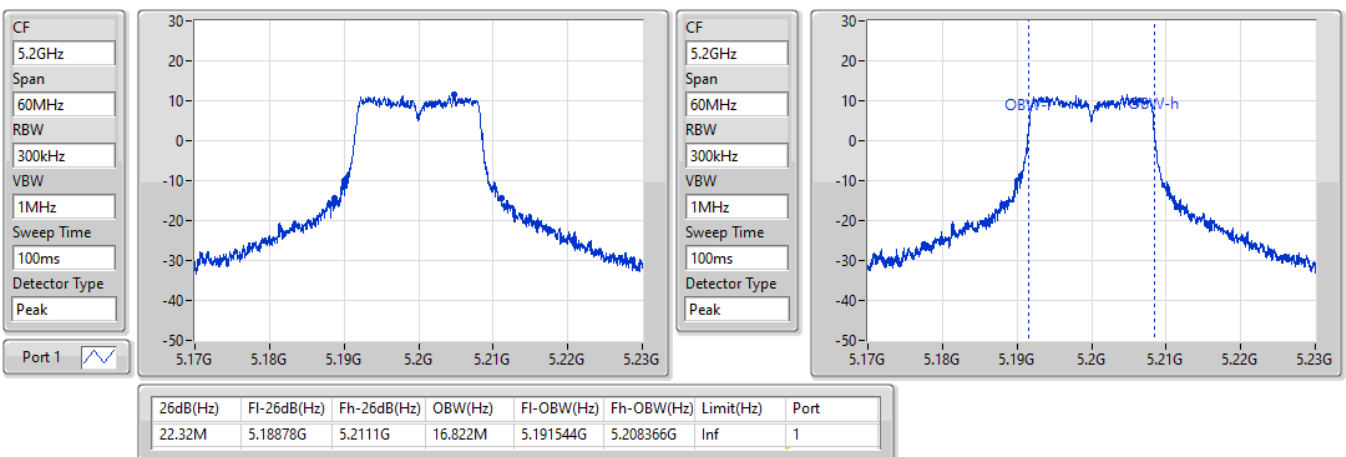

802.11a_Nss1,(6Mbps)_1TX

EBW

5200MHz

01/03/2022