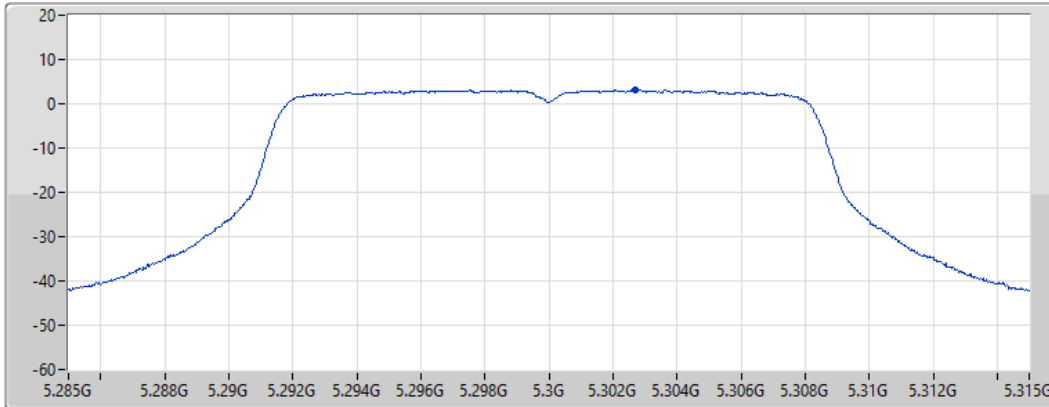

802.11a_Nss1,(6Mbps)_1TX

PSD

5300MHz

10/02/2022

CF
5.3GHz

Span
30MHz

RBW
1MHz

VBW
3MHz

Sweep Time
20ms

Detector Type
RMS

Port 1

Sum	PD	Port 1
(dBm/RBW)	(dBm/RBW)	(dBm/RBW)
3.06	3.06	3.06