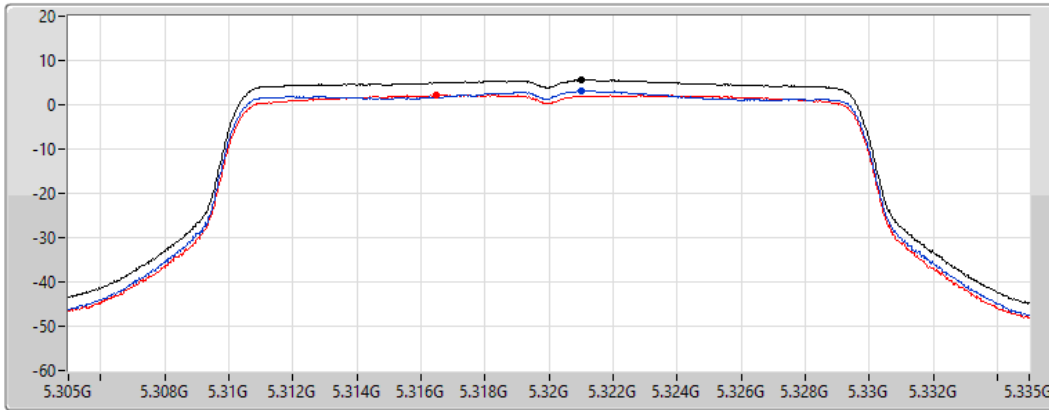

802.11ax HEW20_Nss1,(MCS0)_2TX

PSD

5320MHz

10/02/2022

CF
5.32GHz

Span
30MHz

RBW
1MHz

VBW
3MHz

Sweep Time
20ms

Detector Type
RMS

Sum

Port 1

Port 2

Sum	PD	Port 1	Port 2
(dBm/RBW)	(dBm/RBW)	(dBm/RBW)	(dBm/RBW)
5.64	5.64	3.19	2.20