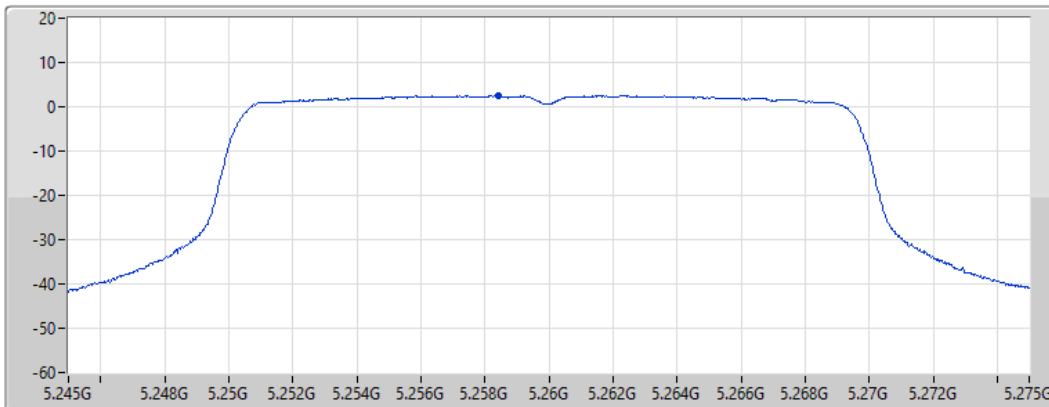

802.11ax HEW20_Nss1,(MCS0)_1TX

PSD

5260MHz

10/02/2022

CF
5.26GHz

Span
30MHz

RBW
1MHz

VBW
3MHz

Sweep Time
20ms

Detector Type
RMS

Sum	PD	Port 1
(dBm/RBW)	(dBm/RBW)	(dBm/RBW)
2.51	2.51	2.51