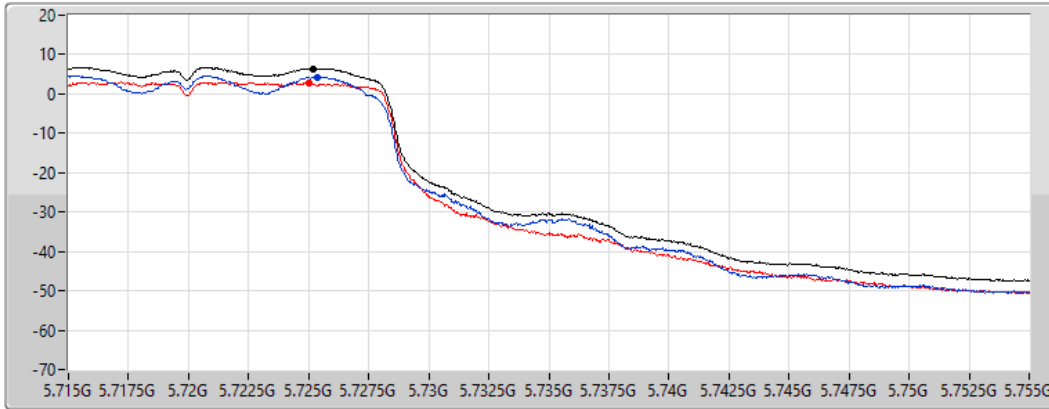

CF
5.735GHz

Span
40MHz

RBW
500kHz

VBW
3MHz

Sweep Time
20ms

Detector Type
RMS

Sum 

Port 1 