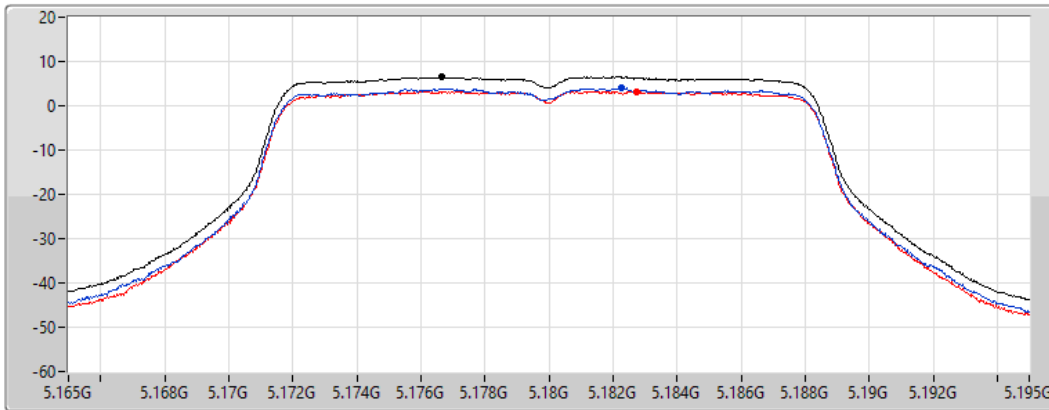

802.11a_Nss1,(6Mbps)_2TX

PSD

5180MHz

10/02/2022

CF
5.18GHz

Span
30MHz

RBW
1MHz

VBW
3MHz

Sweep Time
20ms

Detector Type
RMS

Sum

Port 1

Port 2

Sum	PD	Port 1	Port 2
(dBm/RBW)	(dBm/RBW)	(dBm/RBW)	(dBm/RBW)
6.50	6.50	3.97	3.19