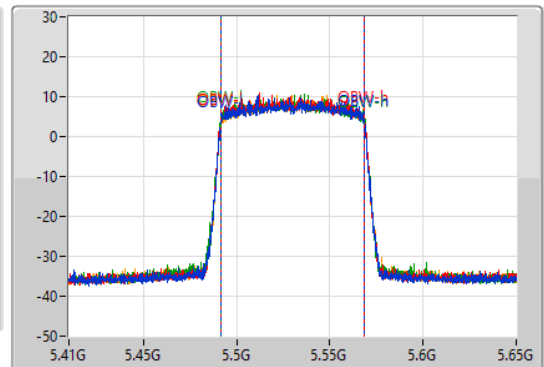

802.11ax HEW80_Nss1,(MCS0)_4TX

EBW

5530MHz

25/01/2022

CF
5.53GHz
Span
240MHz
RBW
1MHz
VBW
3MHz
Sweep Time
100ms
Detector Type
Peak

CF
5.53GHz
Span
240MHz
RBW
2MHz
VBW
10MHz
Sweep Time
100ms
Detector Type
Peak