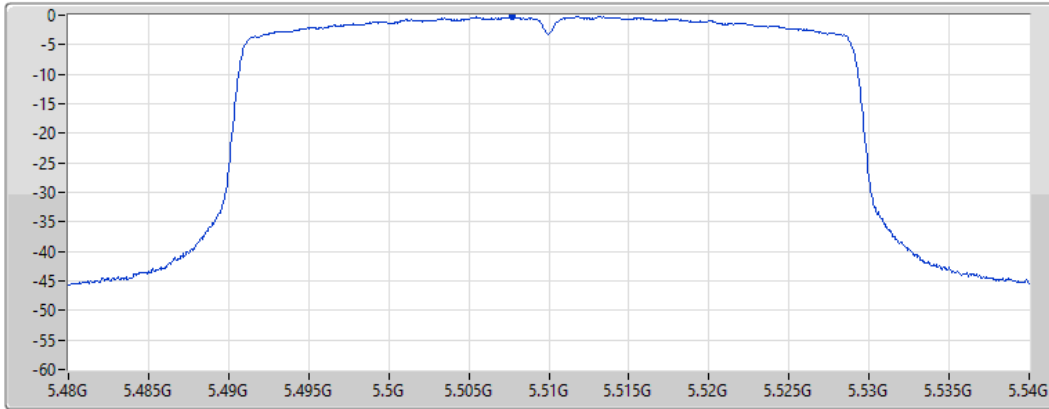

5510MHz

10/02/2022

CF
5.51GHz
Span
60MHz
RBW
1MHz
VBW
3MHz
Sweep Time
20ms
Detector Type
RMS

Port 1 

Sum	PD	Port 1
(dBm/RBW)	(dBm/RBW)	(dBm/RBW)
-0.31	-0.31	-0.31

802.11ax HEW40_Nss1,(MCS0)_1TX

PSD

5550MHz