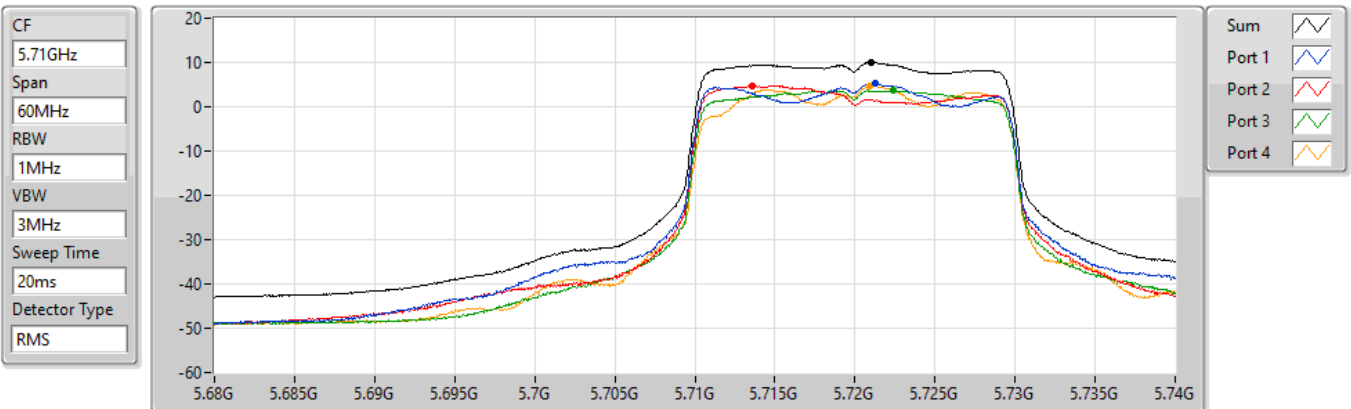

5720MHz Straddle 5.47-5.725GHz

22/01/2022

Sum	PD	Port 1	Port 2	Port 3	Port 4
(dBm/RBW)	(dBm/RBW)	(dBm/RBW)	(dBm/RBW)	(dBm/RBW)	(dBm/RBW)
9.97	9.97	5.30	4.72	3.66	4.76