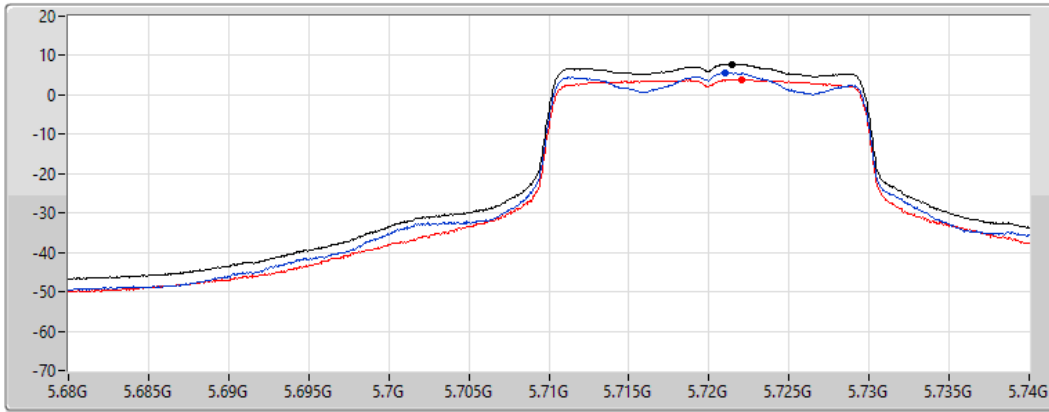

5720MHz Straddle 5.47-5.725GHz

10/02/2022

CF
5.71GHz

Span
60MHz

RBW
1MHz

VBW
3MHz

Sweep Time
20ms

Detector Type
RMS

Sum

Port 1

Port 2

Sum	PD	Port 1	Port 2
(dBm/RBW)	(dBm/RBW)	(dBm/RBW)	(dBm/RBW)
7.76	7.76	5.54	3.92