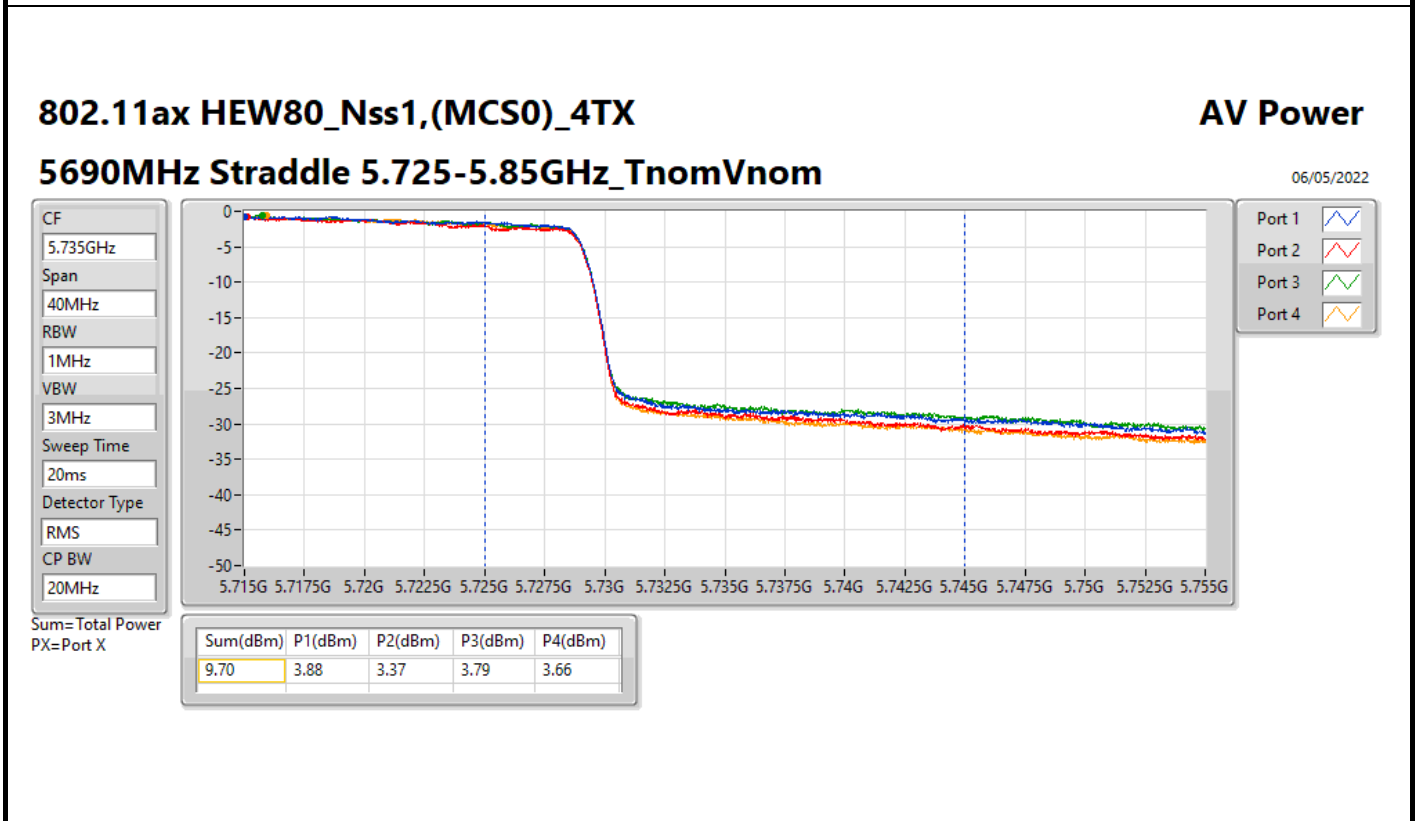

DG = Directional Gain; Port X = Port X output power

<Beamforming Mode>

Summary

Mode	Total Power (dBm)	Total Power (W)
5.47-5.725GHz	-	-
802.11ax HEW20-BF_Nss1,(MCS0)_4TX	20.92	0.12359
802.11ax HEW40-BF_Nss1,(MCS0)_4TX	21.19	0.13152
802.11ax HEW80-BF_Nss1,(MCS0)_4TX	21.16	0.13062
802.11ax HEW160-BF_Nss1,(MCS0)_4TX	16.89	0.04887
5.725-5.85GHz	-	-
802.11ax HEW20-BF_Nss1,(MCS0)_4TX	24.00	0.25119
802.11ax HEW40-BF_Nss1,(MCS0)_4TX	23.96	0.24889
802.11ax HEW80-BF_Nss1,(MCS0)_4TX	23.92	0.24660