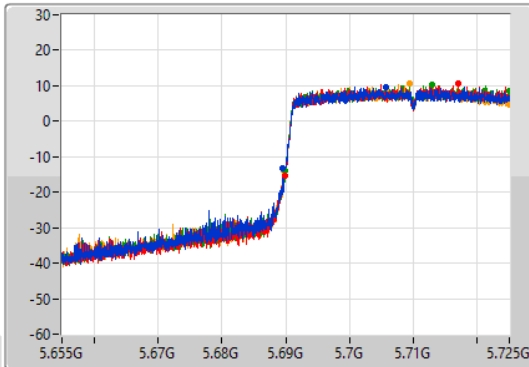

802.11ax HEW40_Nss1,(MCS0)_4TX

EBW

5710MHz Straddle 5.47-5.725GHz

25/01/2022

CF
5.69GHz
Span
70MHz
RBW
500kHz
VBW
2MHz
Sweep Time
100ms
Detector Type
Peak

CF
5.69GHz
Span
70MHz
RBW
1MHz
VBW
3MHz
Sweep Time
100ms
Detector Type
Peak