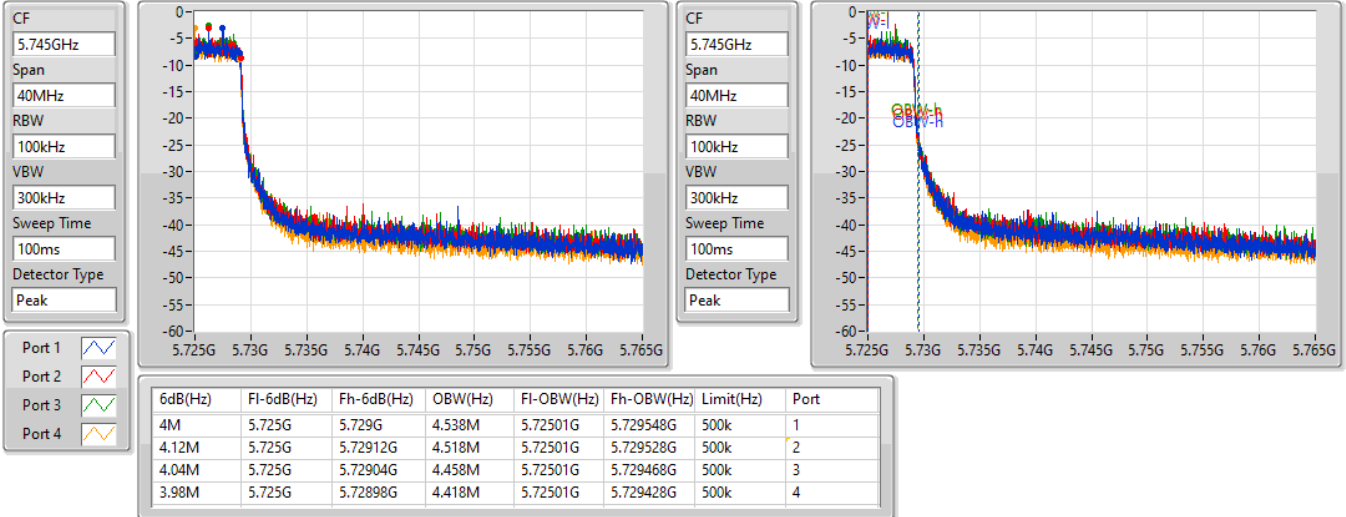

802.11ax HEW80_Nss1,(MCS0)_4TX

EBW

5690MHz Straddle 5.725-5.85GHz

25/01/2022

802.11ax HEW80_Nss1,(MCS0)_4TX

EBW

5775MHz

25/01/2022