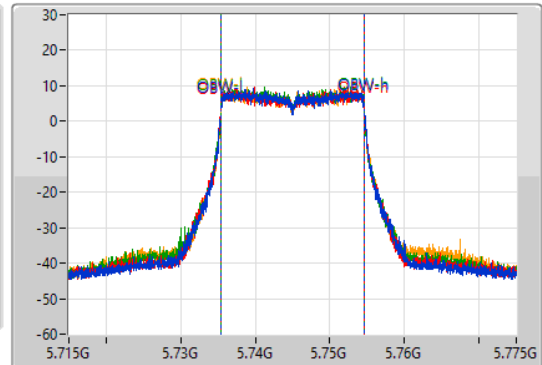

802.11ax HEW20_Nss1,(MCS0)_4TX

EBW

5745MHz

25/01/2022

CF
5.745GHz
Span
60MHz
RBW
100kHz
VBW
300kHz
Sweep Time
100ms
Detector Type
Peak

CF
5.745GHz
Span
60MHz
RBW
300kHz
VBW
1MHz
Sweep Time
100ms
Detector Type
Peak