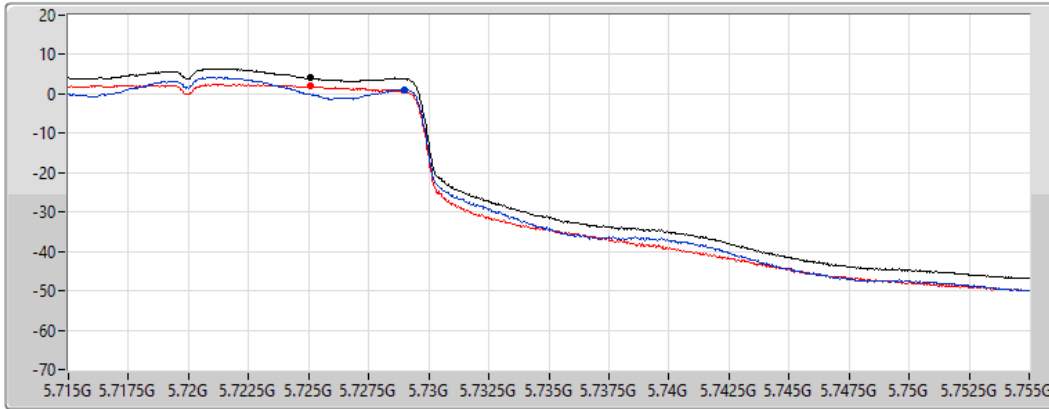

802.11ax HEW20_Nss1,(MCS0)_2TX

PSD

5720MHz Straddle 5.725-5.85GHz

10/02/2022

CF
5.735GHz

Span
40MHz

RBW
500kHz

VBW
3MHz

Sweep Time
20ms

Detector Type
RMS

Sum ☒

Port 1 ☒

Port 2 ☒

Sum	PD	Port 1	Port 2
(dBm/RBW)	(dBm/RBW)	(dBm/RBW)	(dBm/RBW)
4.05	4.05	1.15	1.95

802.11ax HEW20_Nss1,(MCS0)_2TX

PSD