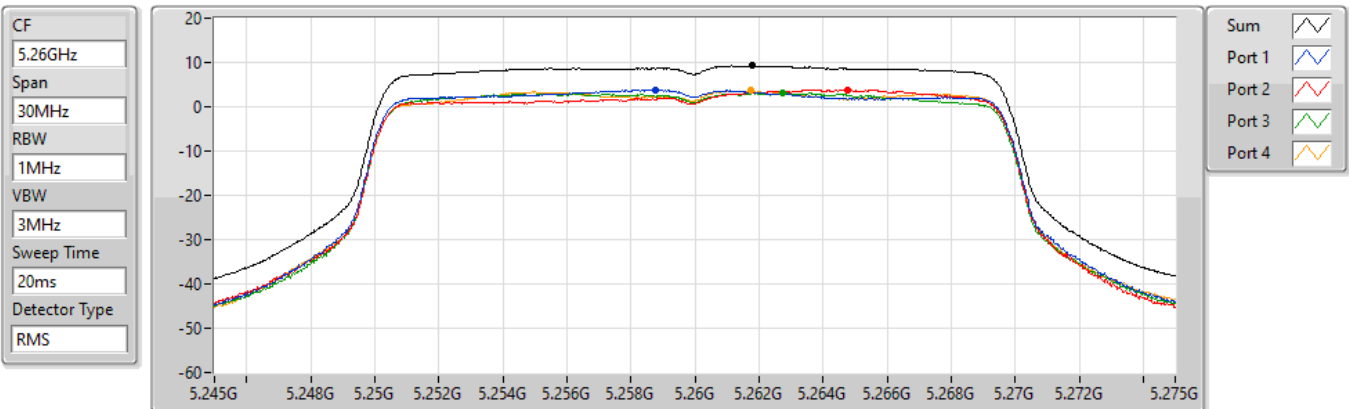

802.11ax HEW20_Nss1,(MCS0)_4TX

PSD

5260MHz

22/01/2022

Sum	PD	Port 1	Port 2	Port 3	Port 4
(dBm/RBW)	(dBm/RBW)	(dBm/RBW)	(dBm/RBW)	(dBm/RBW)	(dBm/RBW)
9.27	9.27	3.82	3.81	3.16	3.68