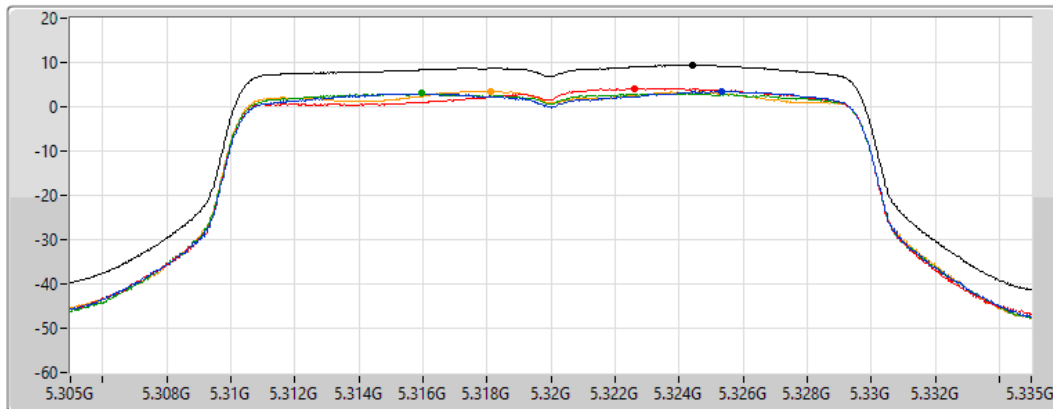

802.11ax HEW20_Nss1,(MCS0)_4TX

PSD

5320MHz

22/01/2022

CF
5.32GHz

Span
30MHz

RBW
1MHz

VBW
3MHz

Sweep Time
20ms

Detector Type
RMS

Sum

Port 1

Port 2

Port 3

Port 4

Sum	PD	Port 1	Port 2	Port 3	Port 4
(dBm/RBW)	(dBm/RBW)	(dBm/RBW)	(dBm/RBW)	(dBm/RBW)	(dBm/RBW)
9.42	9.42	3.54	4.18	2.98	3.57