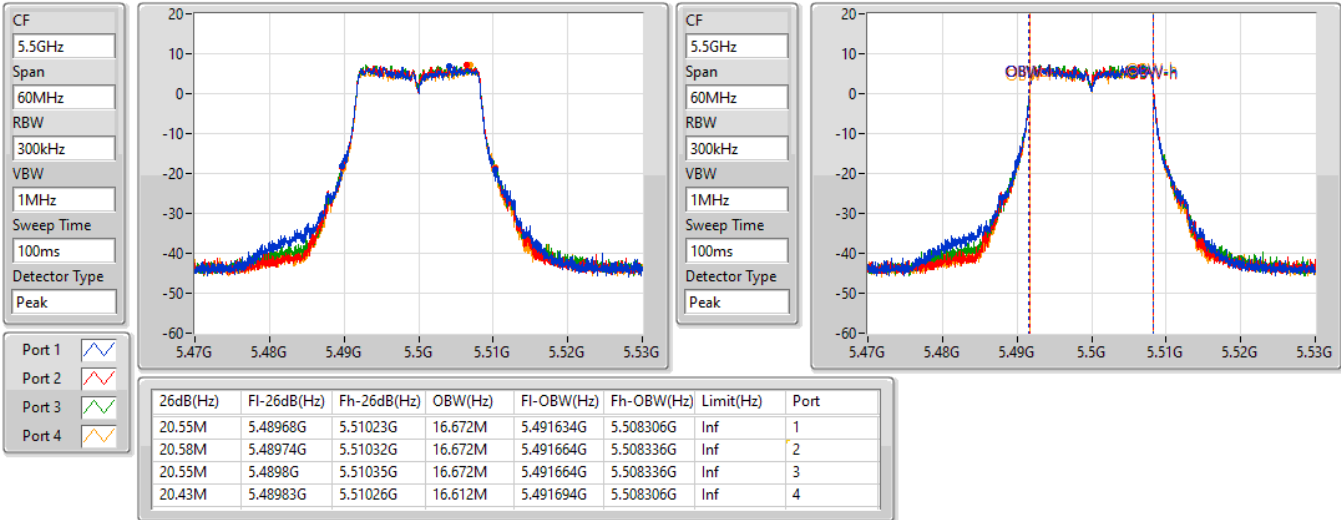

802.11a_Nss1,(6Mbps)_4TX

EBW

5500MHz

25/01/2022