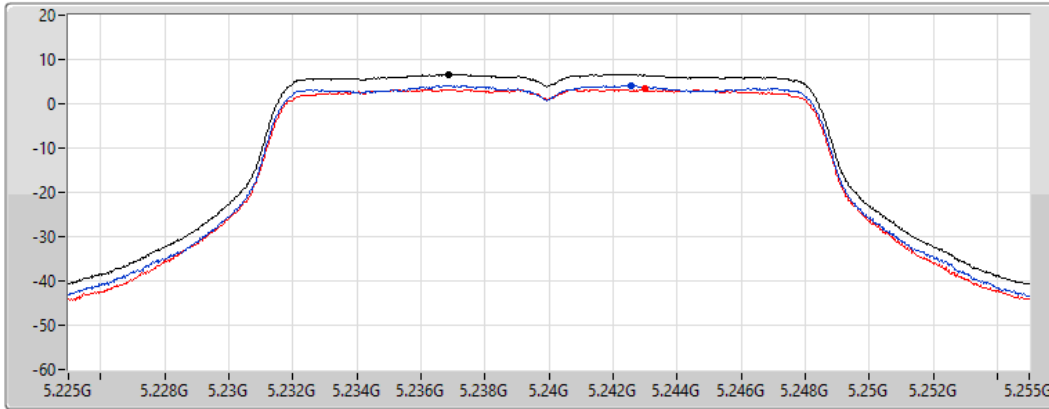

CF
5.24GHz

Span
30MHz

RBW
1MHz

VBW
3MHz

Sweep Time
20ms

Detector Type
RMS

Sum 

Port 1 