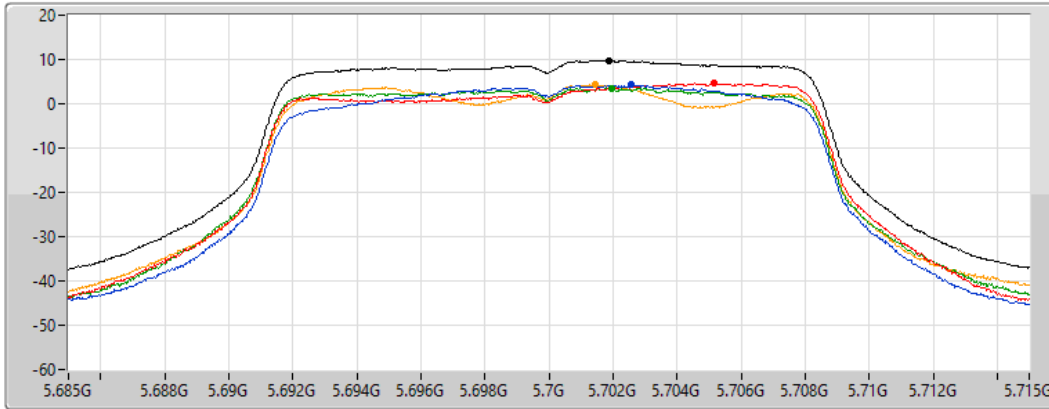

802.11a_Nss1,(6Mbps)_4TX

PSD

5700MHz

22/01/2022

CF
5.7GHz

Span
30MHz

RBW
1MHz

VBW
3MHz

Sweep Time
20ms

Detector Type
RMS

Sum

Port 1

Port 2

Port 3

Port 4

Sum	PD	Port 1	Port 2	Port 3	Port 4
(dBm/RBW)	(dBm/RBW)	(dBm/RBW)	(dBm/RBW)	(dBm/RBW)	(dBm/RBW)
9.74	9.74	4.22	4.64	3.47	4.27

802.11a_Nss1,(6Mbps)_4TX

PSD

5720MHz Straddle 5.47-5.725GHz

20/03/2022

CF
5.71GHz

Span
60MHz

RBW
1MHz

VBW
3MHz

Sweep Time
20ms

Detector Type
RMS