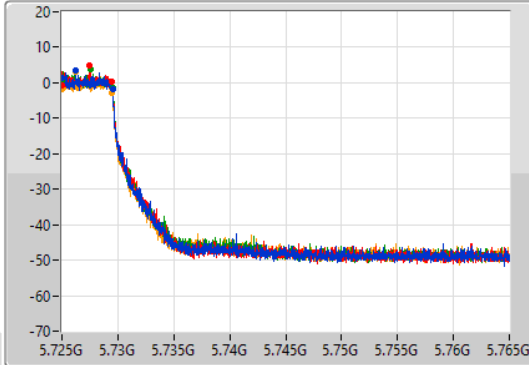

802.11ax HEW20_Nss1,(MCS0)_4TX

EBW

5720MHz Straddle 5.725-5.85GHz

25/01/2022

CF
5.745GHz
Span
40MHz
RBW
100kHz
VBW
300kHz
Sweep Time
100ms
Detector Type
Peak

CF
5.745GHz
Span
40MHz
RBW
100kHz
VBW
300kHz
Sweep Time
100ms
Detector Type
Peak