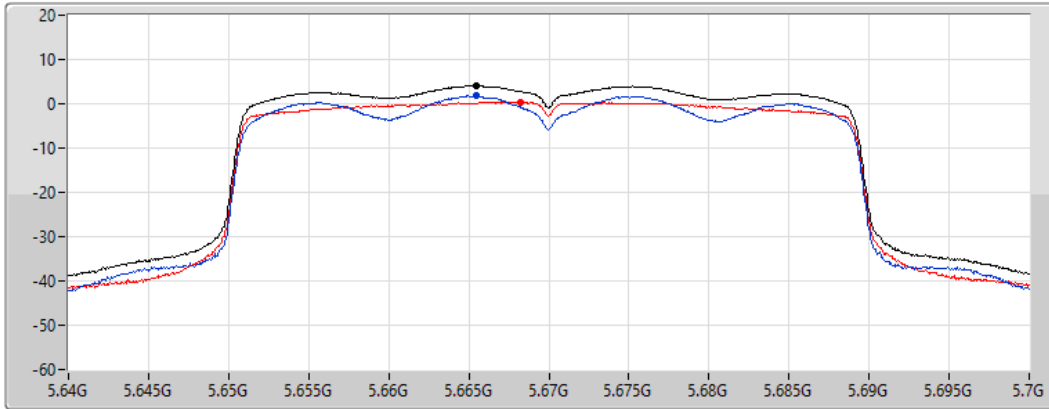

802.11ax HEW40_Nss1,(MCS0)_2TX

PSD

5670MHz

10/02/2022

CF
5.67GHz

Span
60MHz

RBW
1MHz

VBW
3MHz

Sweep Time
20ms

Detector Type
RMS

Sum

Port 1

Port 2

Sum	PD	Port 1	Port 2
(dBm/RBW)	(dBm/RBW)	(dBm/RBW)	(dBm/RBW)
4.06	4.06	1.86	0.35

802.11ax HEW40_Nss1,(MCS0)_2TX

PSD