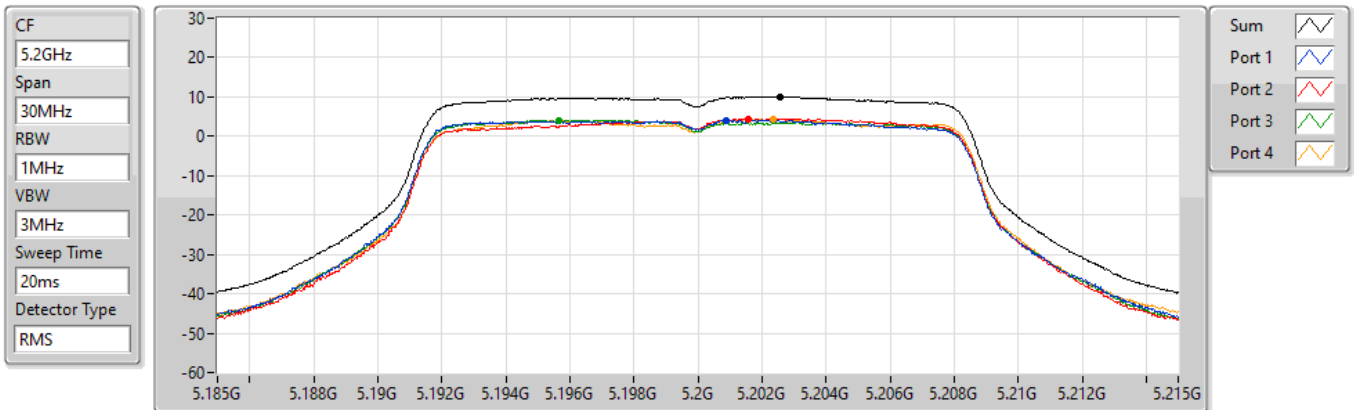

22/01/2022

Sum	PD	Port 1	Port 2	Port 3	Port 4
(dBm/RBW)	(dBm/RBW)	(dBm/RBW)	(dBm/RBW)	(dBm/RBW)	(dBm/RBW)
10.04	10.04	4.04	4.48	4.16	4.42

802.11a_Nss1,(6Mbps)_4TX

PSD

5240MHz

22/01/2022

CF
5.24GHz

Span
30MHz