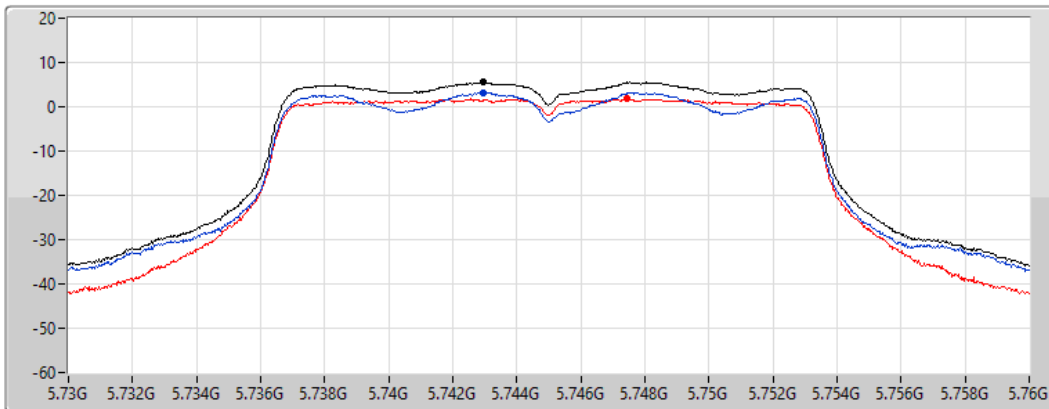

5745MHz

10/02/2022

CF
5.745GHz

Span
30MHz

RBW
500kHz

VBW
3MHz

Sweep Time
20ms

Detector Type
RMS

Sum

Port 1

Port 2

Sum	PD	Port 1	Port 2
(dBm/RBW)	(dBm/RBW)	(dBm/RBW)	(dBm/RBW)
5.47	5.47	3.21	1.87