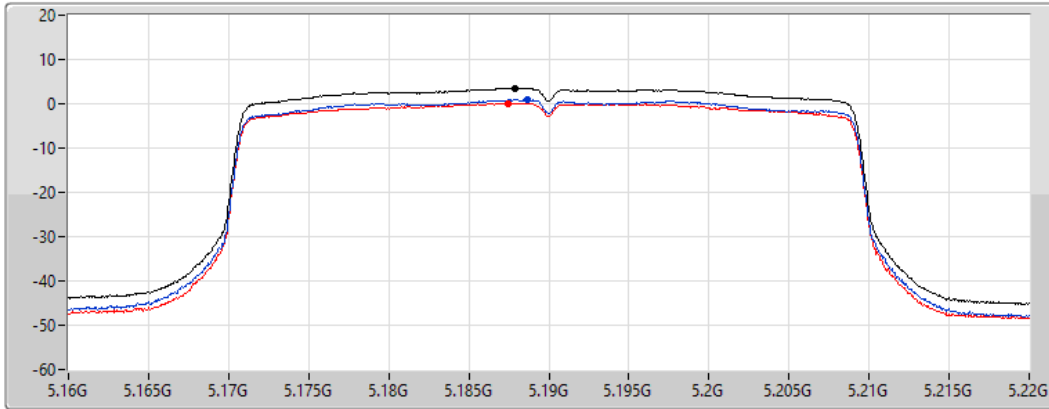

802.11ax HEW40_Nss1,(MCS0)_2TX

PSD

5190MHz

10/02/2022

CF
5.19GHz
Span
60MHz
RBW
1MHz
VBW
3MHz
Sweep Time
20ms
Detector Type
RMS

Sum
Port 1
Port 2

Sum	PD	Port 1	Port 2
(dBm/RBW)	(dBm/RBW)	(dBm/RBW)	(dBm/RBW)
3.49	3.49	0.90	0.15