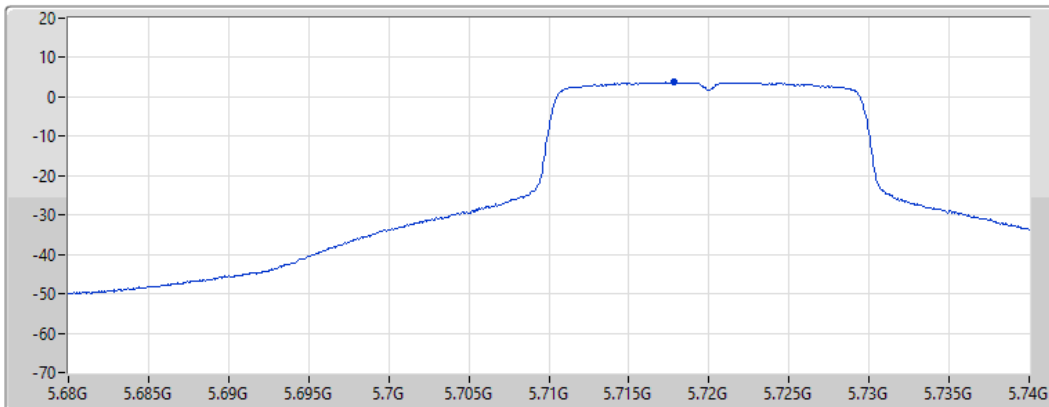

802.11ax HEW20_Nss1,(MCS0)_1TX

PSD

5720MHz Straddle 5.47-5.725GHz

10/02/2022

CF
5.71GHz

Span
60MHz

RBW
1MHz

VBW
3MHz

Sweep Time
20ms

Detector Type
RMS

Port 1

Sum	PD	Port 1
(dBm/RBW)	(dBm/RBW)	(dBm/RBW)
3.69	3.69	3.69