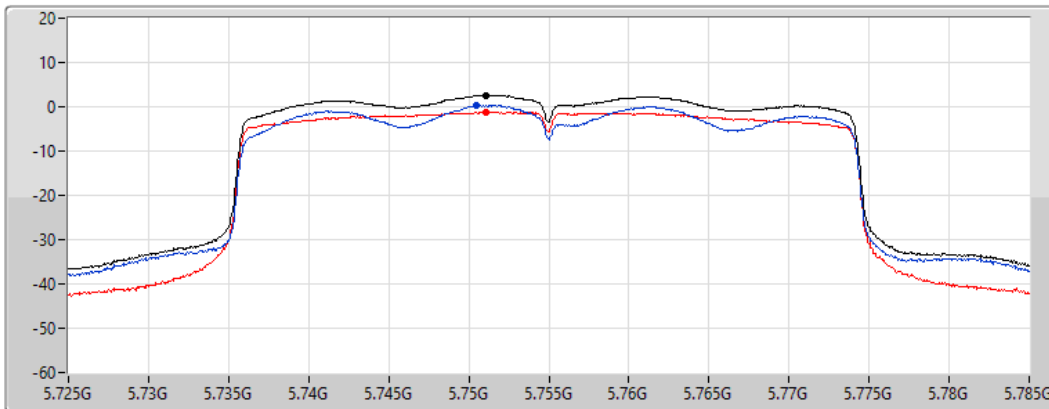

5755MHz

10/02/2022

CF
5.755GHz

Span
60MHz

RBW
500kHz

VBW
3MHz

Sweep Time
20ms

Detector Type
RMS

Sum

Port 1

Port 2

Sum	PD	Port 1	Port 2
(dBm/RBW)	(dBm/RBW)	(dBm/RBW)	(dBm/RBW)
2.57	2.57	0.27	-1.17