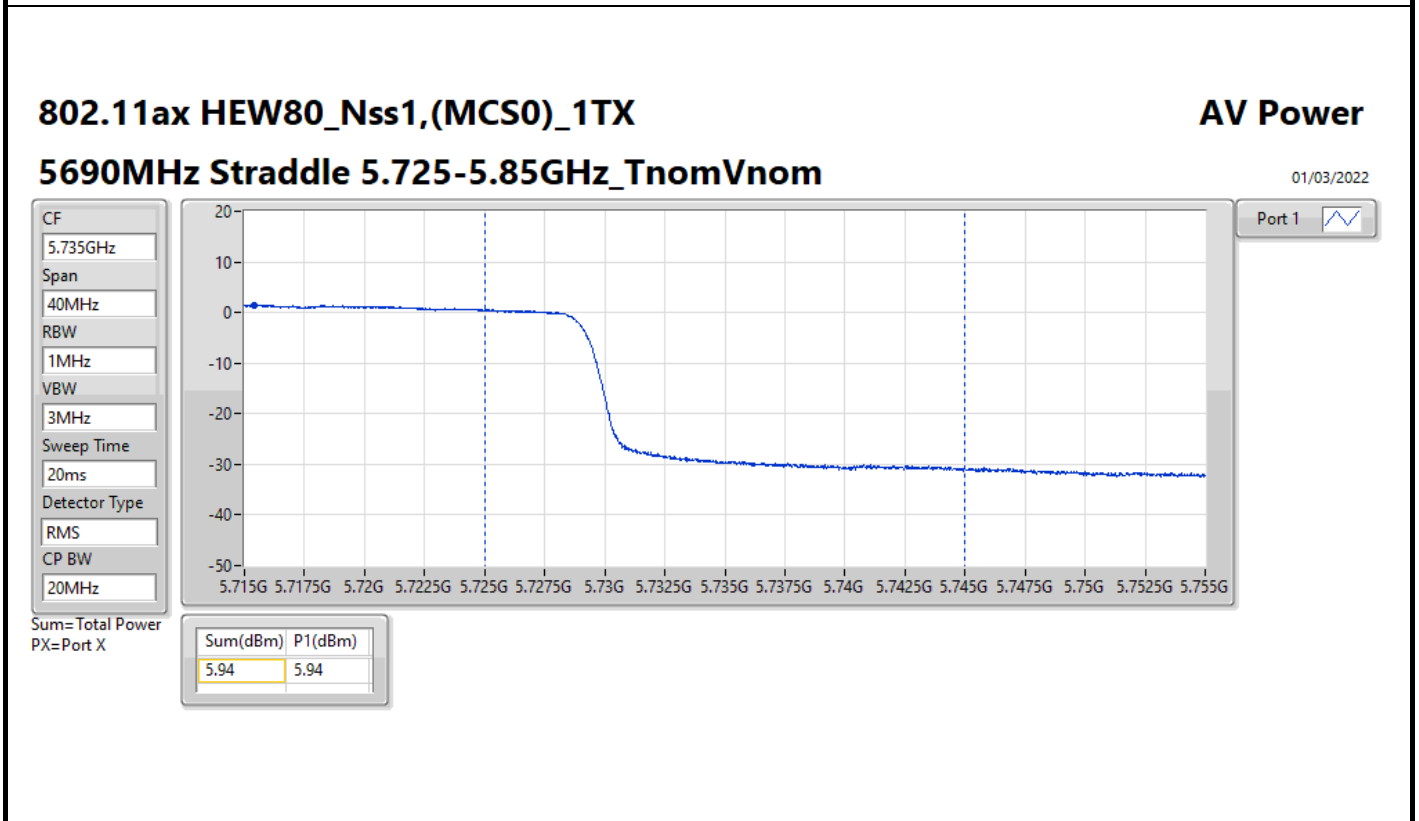

DG = Directional Gain; Port X = Port X output power

<Non-Beamforming Mode>

Summary

Mode	Total Power (dBm)	Total Power (W)
5.15-5.25GHz	-	-
802.11ax HEW80+80_Nss1,(MCS0)_1TX	14.92	0.03105
5.25-5.35GHz	-	-
802.11ax HEW80+80_Nss1,(MCS0)_1TX	15.25	0.03350
5.47-5.725GHz	-	-
802.11ax HEW80+80_Nss2,(MCS0)_2TX	18.54	0.07145