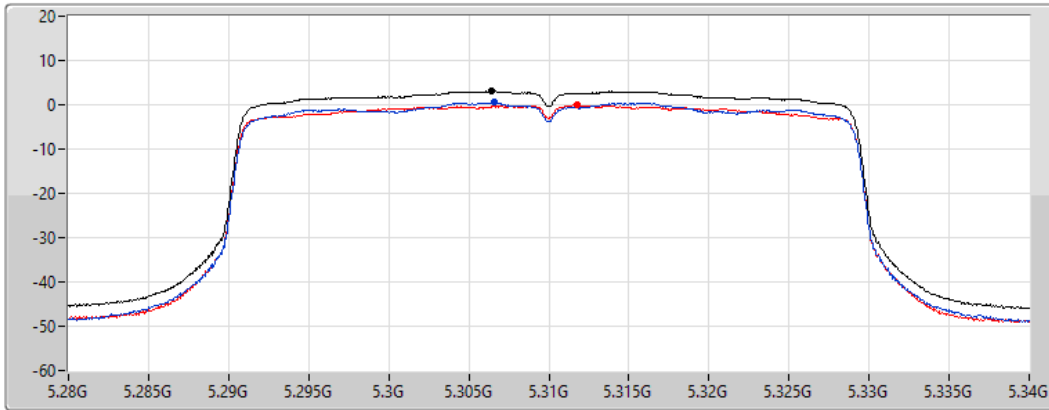

5310MHz

10/02/2022

CF
5.31GHz

Span
60MHz

RBW
1MHz

VBW
3MHz

Sweep Time
20ms

Detector Type
RMS