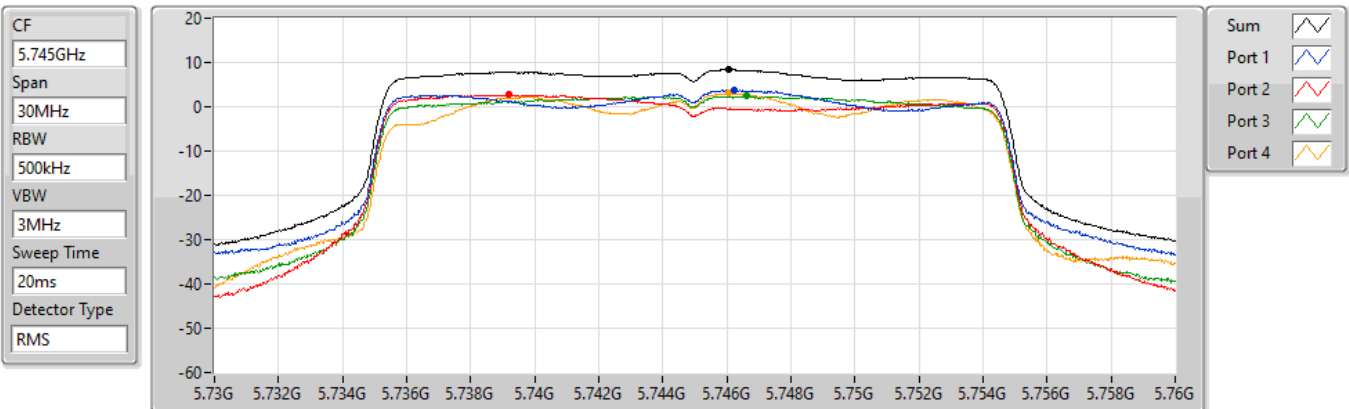

5745MHz

22/01/2022

Sum	PD	Port 1	Port 2	Port 3	Port 4
(dBm/RBW)	(dBm/RBW)	(dBm/RBW)	(dBm/RBW)	(dBm/RBW)	(dBm/RBW)
8.38	8.38	3.79	2.68	2.37	3.04