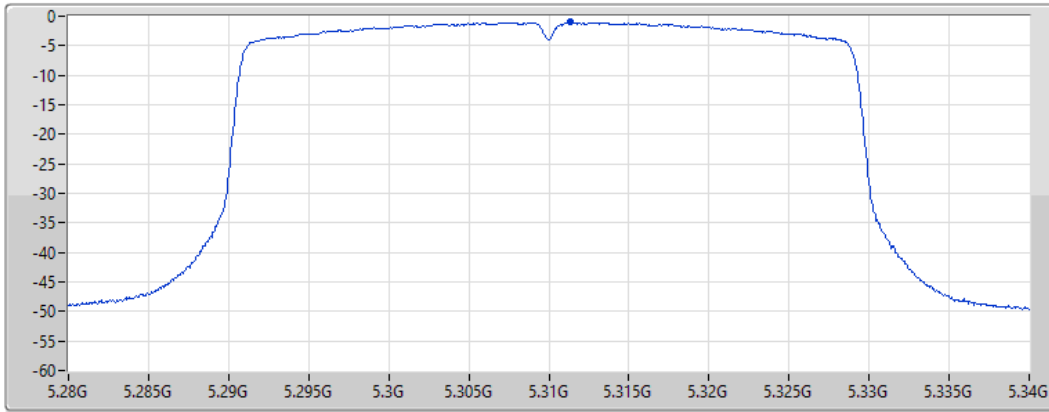

802.11ax HEW40_Nss1,(MCS0)_1TX

PSD

5310MHz

10/02/2022

CF
5.31GHz

Span
60MHz

RBW
1MHz

VBW
3MHz

Sweep Time
20ms

Detector Type
RMS

Port 1

Sum	PD	Port 1
(dBm/RBW)	(dBm/RBW)	(dBm/RBW)
-1.03	-1.03	-1.03