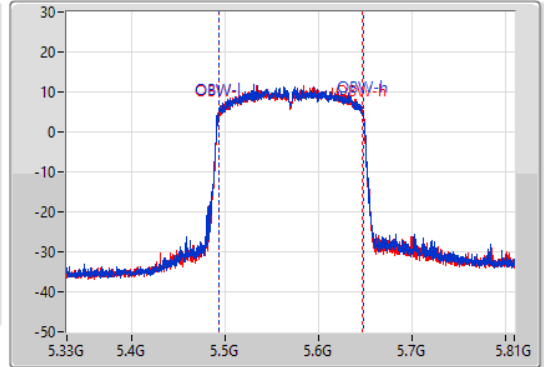

802.11ax HEW160_Nss1,(MCS0)_2TX

EBW

5570MHz

13/02/2022

CF
5.57GHz
Span
480MHz
RBW
2MHz
VBW
10MHz
Sweep Time
100ms
Detector Type
Peak

CF
5.57GHz
Span
480MHz
RBW
3MHz
VBW
10MHz
Sweep Time
100ms
Detector Type
Peak