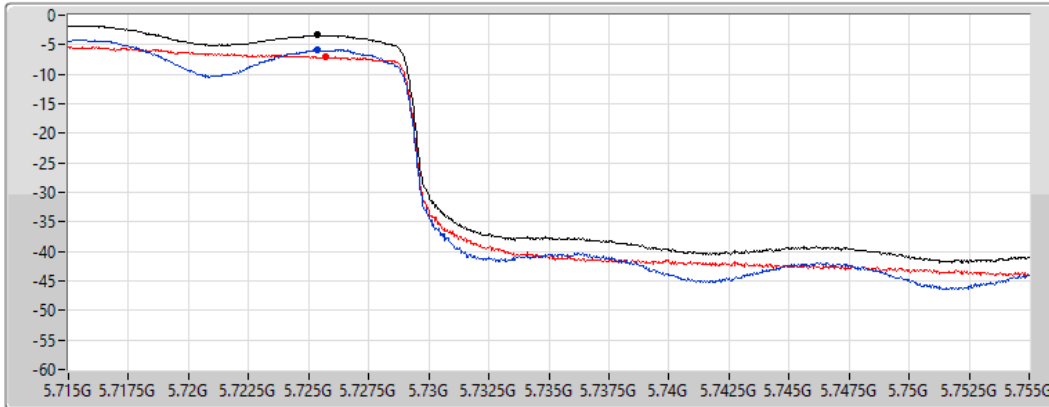

802.11ax HEW80_Nss1,(MCS0)_2TX

PSD

5690MHz Straddle 5.725-5.85GHz

10/02/2022

CF
5.735GHz

Span
40MHz

RBW
500kHz

VBW
3MHz

Sweep Time
20ms

Detector Type
RMS

Sum

Port 1

Port 2

Sum	PD	Port 1	Port 2
(dBm/RBW)	(dBm/RBW)	(dBm/RBW)	(dBm/RBW)
-3.39	-3.39	-5.75	-7.03