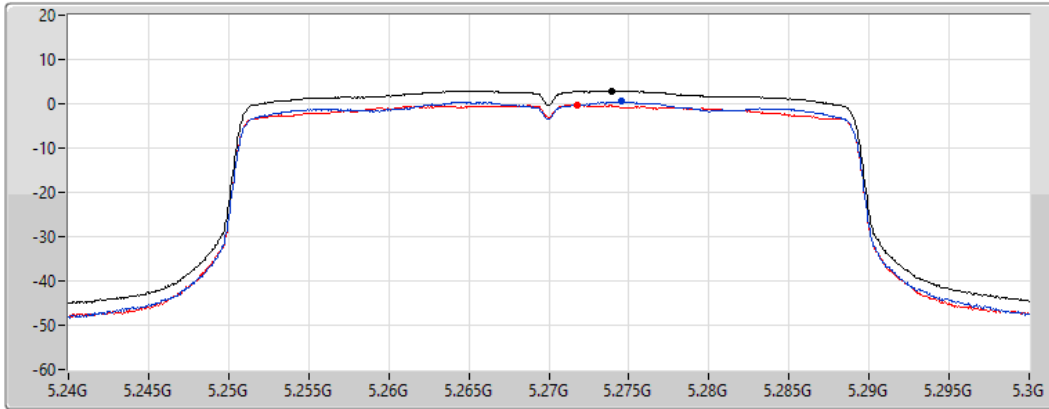

802.11ax HEW40_Nss1,(MCS0)_2TX

PSD

5270MHz

10/02/2022

CF
5.27GHz

Span
60MHz

RBW
1MHz

VBW
3MHz

Sweep Time
20ms

Detector Type
RMS

Sum

Port 1

Port 2

Sum	PD	Port 1	Port 2
(dBm/RBW)	(dBm/RBW)	(dBm/RBW)	(dBm/RBW)
2.95	2.95	0.47	-0.18