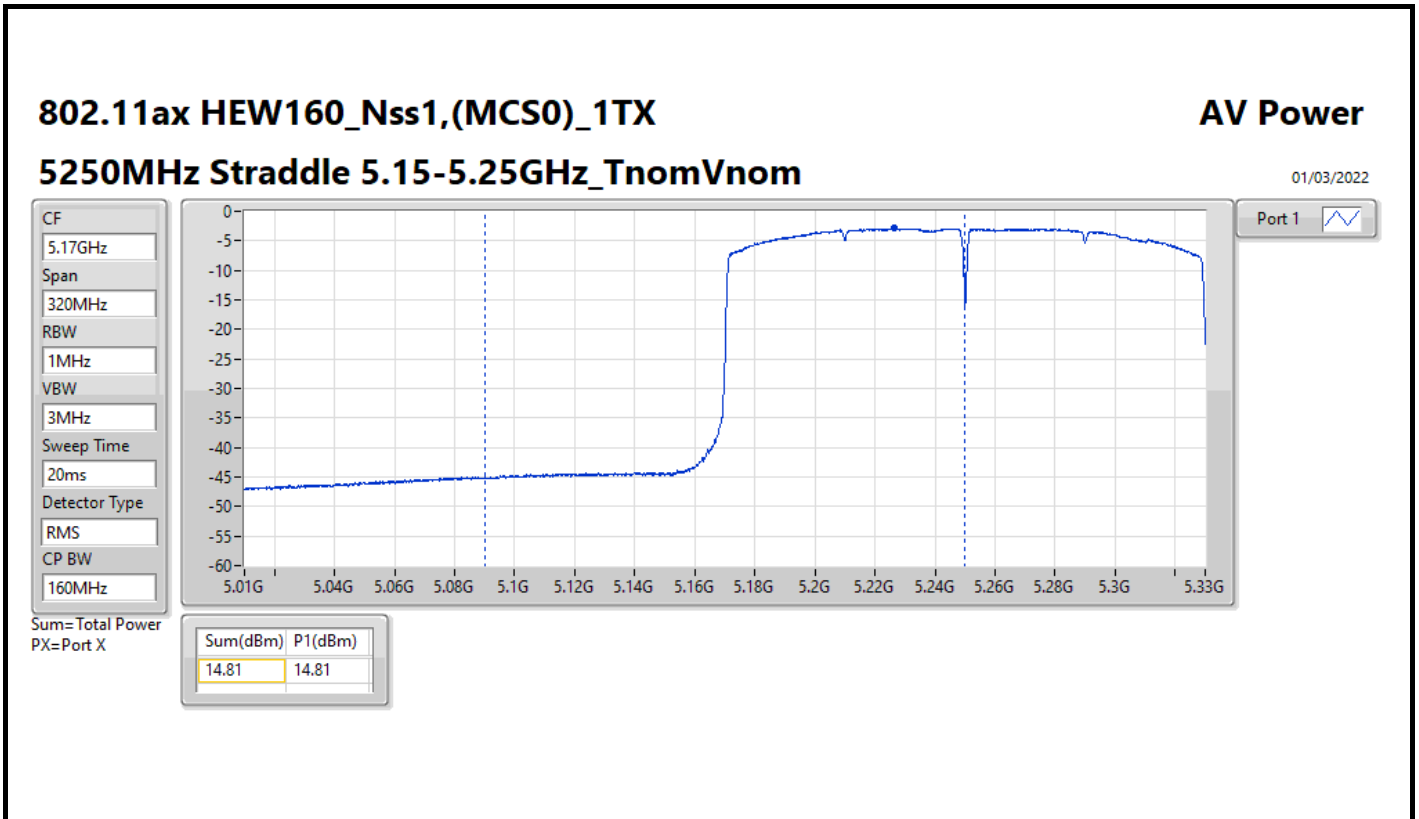

DG = Directional Gain; Port X = Port X output power

<Non-Beamforming Mode>

Summary

Mode	Total Power (dBm)	Total Power (W)
5.15-5.25GHz	-	-
802.11ax HEW80+80_Nss1,(MCS0)_1TX	14.92	0.03105
5.25-5.35GHz	-	-
802.11ax HEW80+80_Nss1,(MCS0)_1TX	15.25	0.03350
5.47-5.725GHz	-	-
802.11ax HEW80+80_Nss2,(MCS0)_2TX	18.54	0.07145