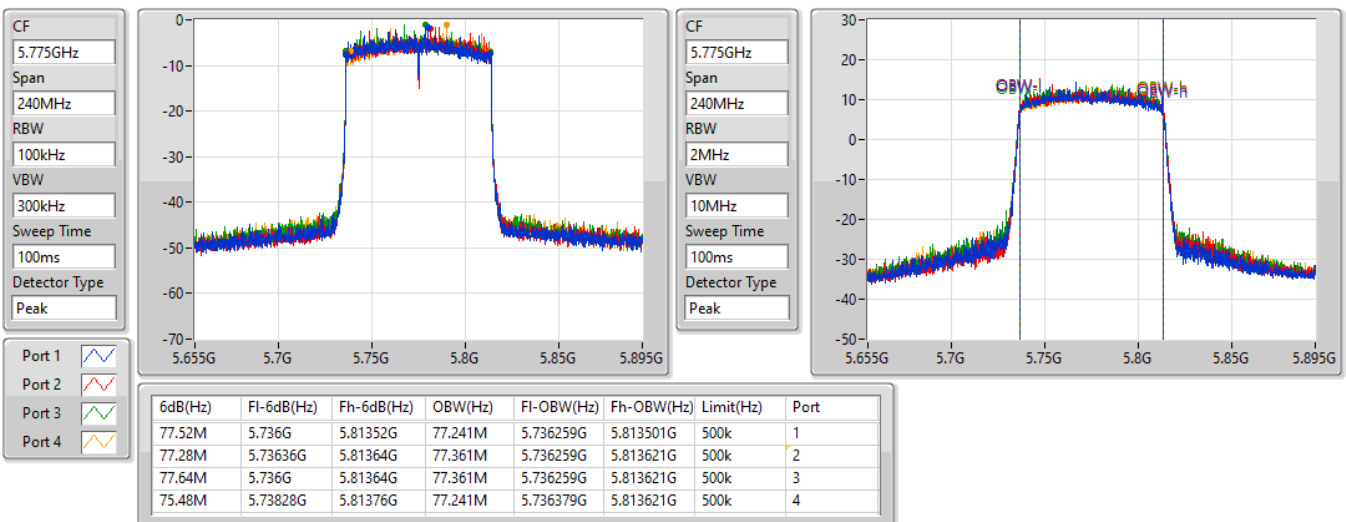

802.11ax HEW80_Nss1,(MCS0)_4TX

EBW

5690MHz Straddle 5.725-5.85GHz

25/01/2022

802.11ax HEW80_Nss1,(MCS0)_4TX

EBW

5775MHz

25/01/2022

Summary

Mode	Max-N dB (Hz)	Max-OBW (Hz)	ITU-Code	Min-N dB (Hz)	Min-OBW (Hz)
5.15-5.25GHz	-	-	-	-	-
802.11a_Nss1,(6Mbps)_1TX	22.32M	16.822M	16M8D1D	20.82M	16.702M
802.11ax HEW20_Nss1,(MCS0)_1TX	24.27M	19.19M	19M2D1D	22.05M	19.13M
802.11ax HEW40_Nss1,(MCS0)_1TX	50.82M	38.141M	38M1D1D	40.5M	37.841M
802.11ax HEW80_Nss1,(MCS0)_1TX	82.32M	77.481M	77M5D1D	82.32M	77.481M
802.11ax HEW160_Nss1,(MCS0)_1TX	82.56M	78.041M	78MOD1D	82.56M	78.041M
5.25-5.35GHz	-	-	-	-	-
802.11a_Nss1,(6Mbps)_1TX	24.15M	16.882M	16M9D1D	20.82M	16.702M
802.11ax HEW20_Nss1,(MCS0)_1TX	24.84M	19.25M	19M2D1D	22.17M	19.13M
802.11ax HEW40_Nss1,(MCS0)_1TX	43.44M	38.201M	38M2D1D	40.56M	37.841M
802.11ax HEW80_Nss1,(MCS0)_1TX	82.32M	77.241M	77M2D1D	82.32M	77.241M
802.11ax HEW160_Nss1,(MCS0)_1TX	82.56M	77.881M	77M9D1D	82.56M	77.881M
5.47-5.725GHz	-	-	-	-	-
802.11a_Nss1,(6Mbps)_1TX	21.45M	16.792M	16M8D1D	15.42M	13.448M
802.11ax HEW20_Nss1,(MCS0)_1TX	22.11M	19.16M	19M2D1D	18.705M	14.648M
802.11ax HEW40_Nss1,(MCS0)_1TX	40.86M	38.021M	38MOD1D	35.385M	33.793M
802.11ax HEW80_Nss1,(MCS0)_1TX	82.56M	77.721M	77M7D1D	76.275M	73.463M
802.11ax HEW160_Nss1,(MCS0)_1TX	164.64M	154.963M	155MD1D	164.64M	154.963M
5.725-5.85GHz	-	-	-	-	-
802.11a_Nss1,(6Mbps)_1TX	16.35M	16.762M	16M8D1D	3.16M	4.438M
802.11ax HEW20_Nss1,(MCS0)_1TX	19.11M	19.16M	19M2D1D	4.5M	5.517M
802.11ax HEW40_Nss1,(MCS0)_1TX	37.56M	37.901M	37M9D1D	4M	5.617M
802.11ax HEW80_Nss1,(MCS0)_1TX	77.76M	77.721M	77M7D1D	4.04M	18.451M