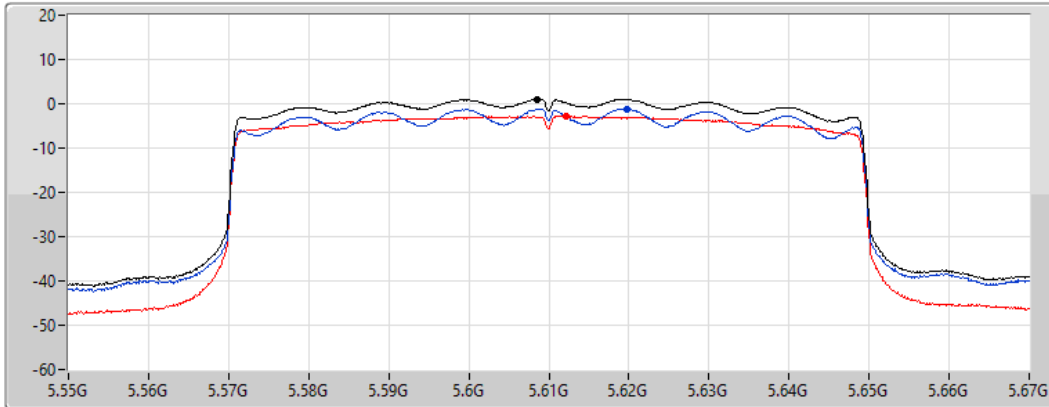

802.11ax HEW80_Nss1,(MCS0)_2TX

PSD

5610MHz

10/02/2022

CF
5.61GHz

Span
120MHz

RBW
1MHz

VBW
3MHz

Sweep Time
20ms

Detector Type
RMS

Sum

Port 1

Port 2

Sum	PD	Port 1	Port 2
(dBm/RBW)	(dBm/RBW)	(dBm/RBW)	(dBm/RBW)
1.05	1.05	-1.10	-2.74