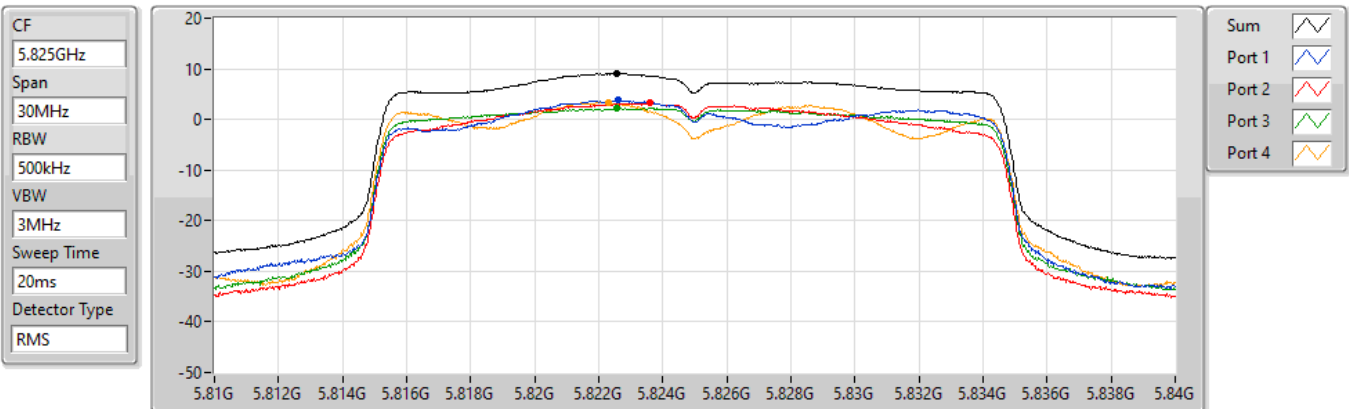

802.11ax HEW20_Nss1,(MCS0)_4TX

PSD

5825MHz

22/01/2022

Sum	PD	Port 1	Port 2	Port 3	Port 4
(dBm/RBW)	(dBm/RBW)	(dBm/RBW)	(dBm/RBW)	(dBm/RBW)	(dBm/RBW)
9.04	9.04	3.83	3.22	2.21	3.39