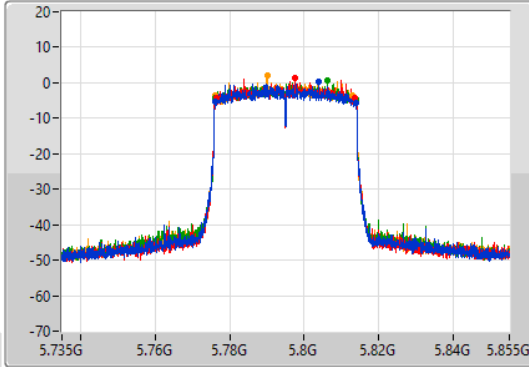

802.11ax HEW40_Nss1,(MCS0)_4TX

EBW

5795MHz

25/01/2022

CF
5.795GHz
Span
120MHz
RBW
100kHz
VBW
300kHz
Sweep Time
100ms
Detector Type
Peak

CF
5.795GHz
Span
120MHz
RBW
1MHz
VBW
3MHz
Sweep Time
100ms
Detector Type
Peak