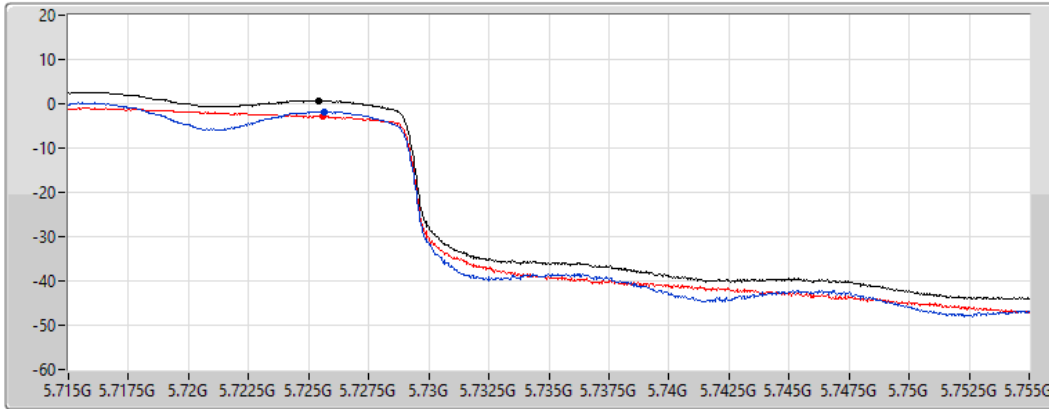

802.11ax HEW40_Nss1,(MCS0)_2TX

PSD

5710MHz Straddle 5.725-5.85GHz

10/02/2022

CF
5.735GHz

Span
40MHz

RBW
500kHz

VBW
3MHz

Sweep Time
20ms

Detector Type
RMS

Sum

Port 1

Port 2

Sum	PD	Port 1	Port 2
(dBm/RBW)	(dBm/RBW)	(dBm/RBW)	(dBm/RBW)
0.78	0.78	-1.74	-2.72

802.11ax HEW40_Nss1,(MCS0)_2TX

PSD