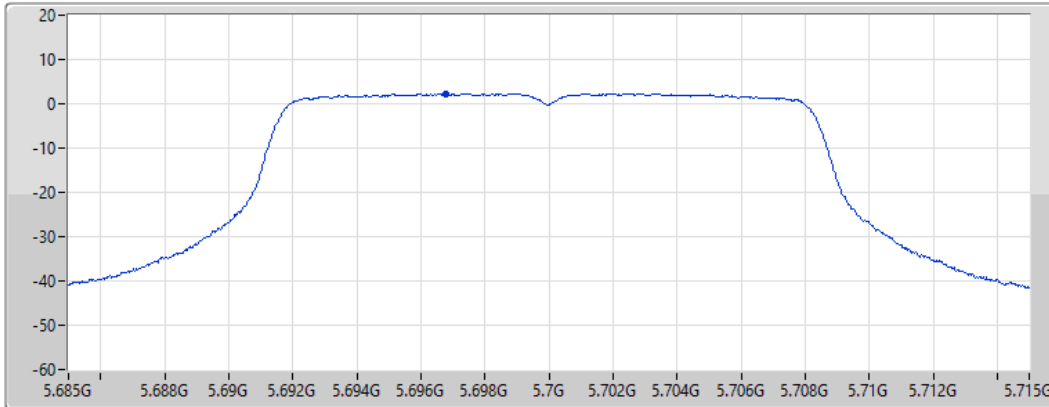

802.11a_Nss1,(6Mbps)_1TX

PSD

5700MHz

10/02/2022

CF
5.7GHz

Span
30MHz

RBW
1MHz

VBW
3MHz

Sweep Time
20ms

Detector Type
RMS

Port 1

Sum	PD	Port 1
(dBm/RBW)	(dBm/RBW)	(dBm/RBW)
2.30	2.30	2.30