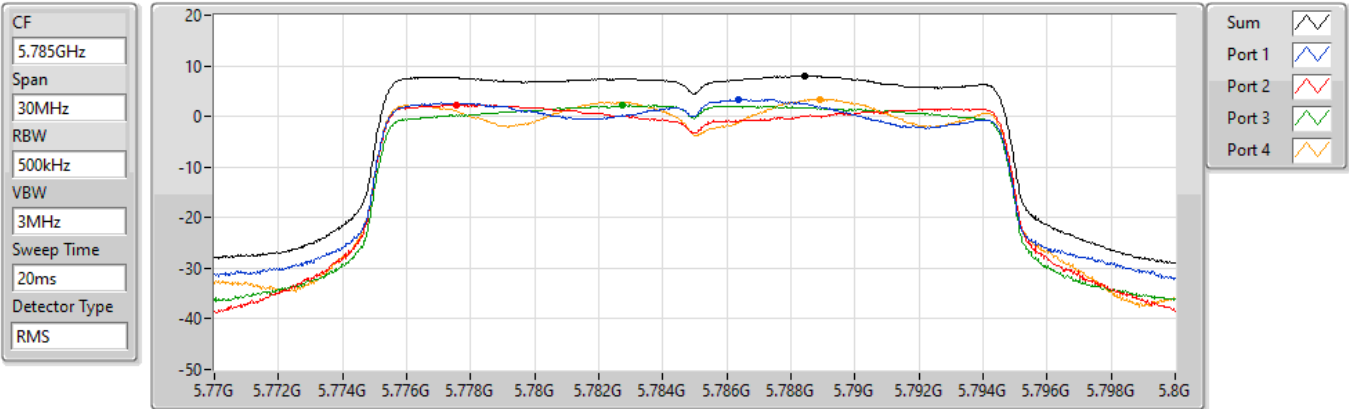

22/01/2022

Sum	PD	Port 1	Port 2	Port 3	Port 4
(dBm/RBW)	(dBm/RBW)	(dBm/RBW)	(dBm/RBW)	(dBm/RBW)	(dBm/RBW)
8.38	8.38	3.79	2.68	2.37	3.04

802.11ax HEW20_Nss1,(MCS0)_4TX

PSD

5785MHz

22/01/2022

Sum	PD	Port 1	Port 2	Port 3	Port 4
(dBm/RBW)	(dBm/RBW)	(dBm/RBW)	(dBm/RBW)	(dBm/RBW)	(dBm/RBW)
8.01	8.01	3.42	2.31	2.20	3.43