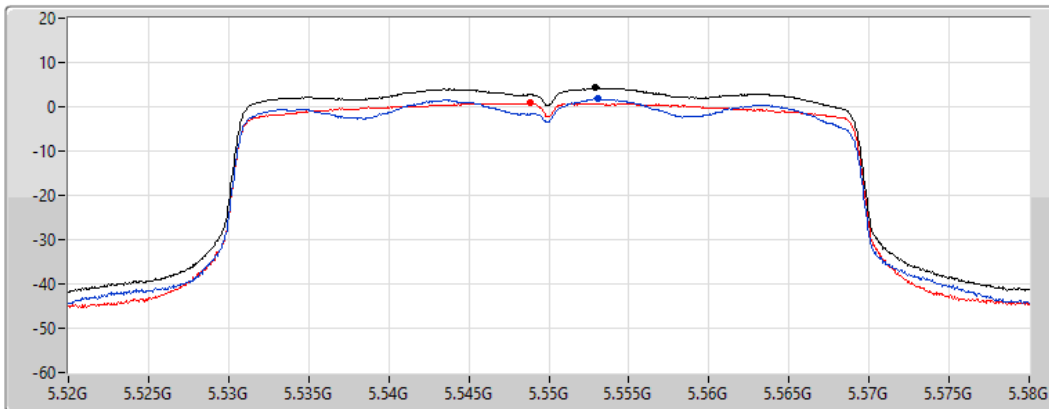

802.11ax HEW40_Nss1,(MCS0)_2TX

PSD

5550MHz

10/02/2022

CF
5.55GHz
Span
60MHz
RBW
1MHz
VBW
3MHz
Sweep Time
20ms
Detector Type
RMS

Sum
Port 1
Port 2

Sum	PD	Port 1	Port 2
(dBm/RBW)	(dBm/RBW)	(dBm/RBW)	(dBm/RBW)
4.30	4.30	1.84	0.79