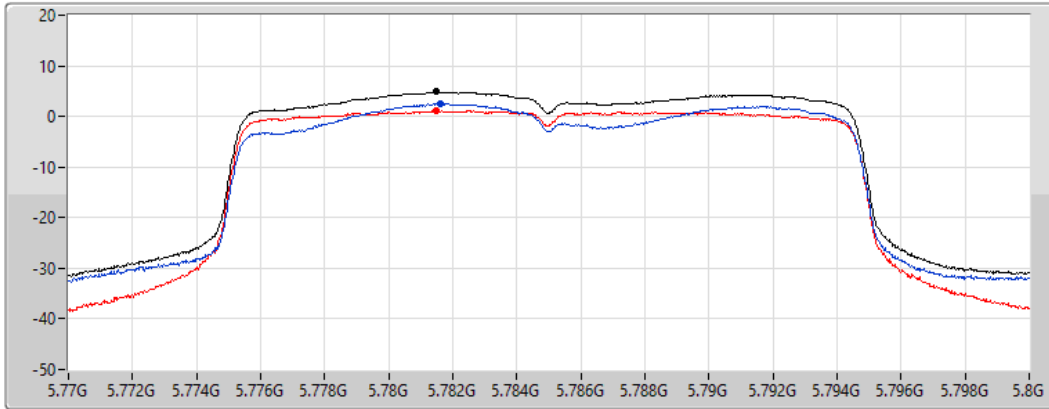

CF
5.785GHz

Span
30MHz

RBW
500kHz

VBW
3MHz

Sweep Time
20ms

Detector Type
RMS

Sum

Port 1