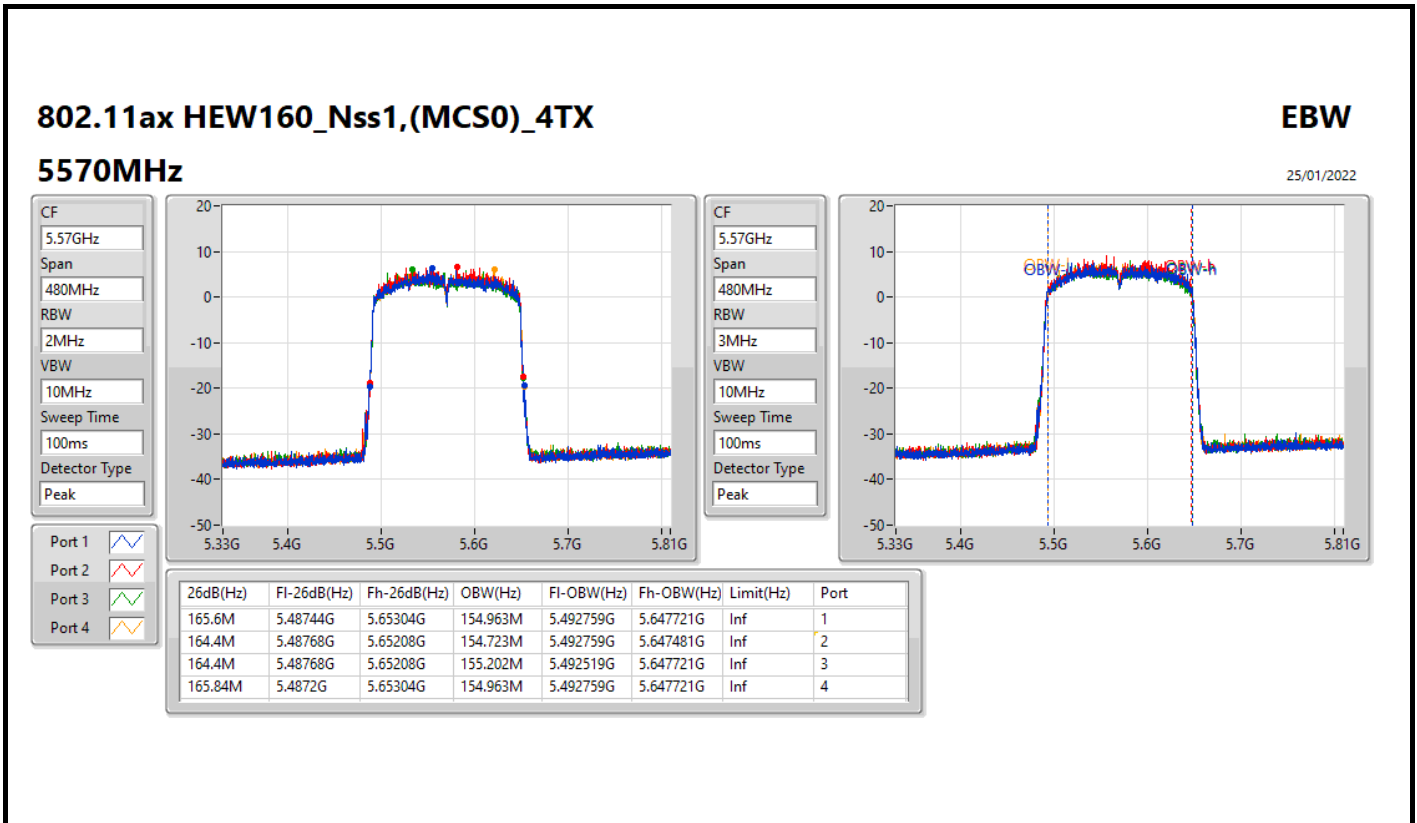

802.11ax HEW80_Nss1,(MCS0)_4TX

EBW

5690MHz Straddle 5.725-5.85GHz

25/01/2022

802.11ax HEW80_Nss1,(MCS0)_4TX

EBW

5775MHz

25/01/2022