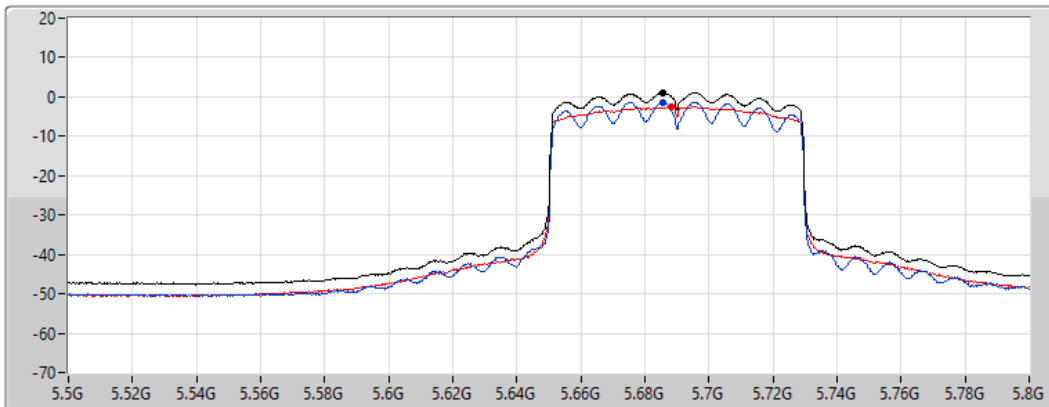

802.11ax HEW80_Nss1,(MCS0)_2TX

PSD

5690MHz Straddle 5.47-5.725GHz

10/02/2022

CF
5.65GHz

Span
300MHz

RBW
1MHz

VBW
3MHz

Sweep Time
20ms

Detector Type
RMS

Sum

Port 1

Port 2

Sum	PD	Port 1	Port 2
(dBm/RBW)	(dBm/RBW)	(dBm/RBW)	(dBm/RBW)
1.06	1.06	-1.31	-2.43