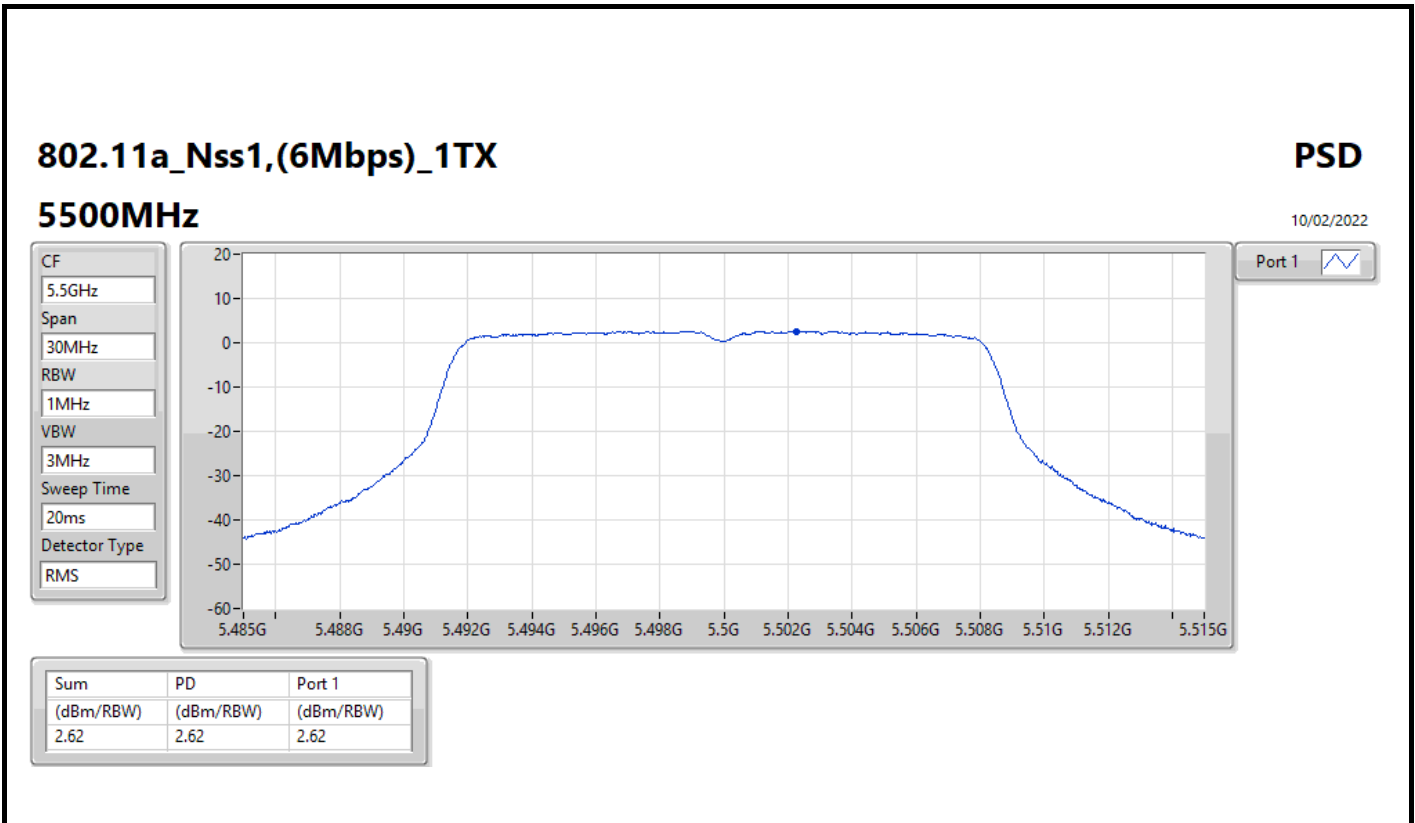

CF
5.32GHz

Span
30MHz

RBW
1MHz

VBW
3MHz

Sweep Time
20ms

Detector Type
RMS

Port 1 

Sum	PD	Port 1
(dBm/RBW)	(dBm/RBW)	(dBm/RBW)
2.84	2.84	2.84