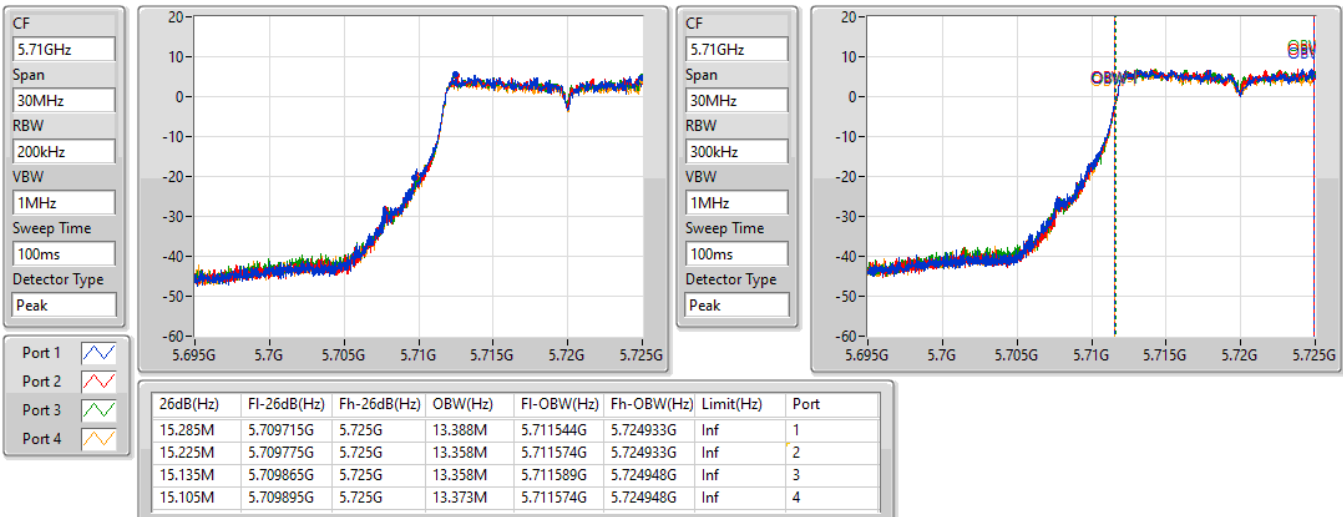

Port X-N dB = Port X 6dB down bandwidth for 5.725-5.85GHz band / 26dB down bandwidth for other band
 Port X-OBW = Port X 99% occupied bandwidth

802.11a_Nss1,(6Mbps)_4TX

EBW

5500MHz

25/01/2022

802.11a_Nss1,(6Mbps)_4TX

EBW

5580MHz

25/01/2022

802.11a_Nss1,(6Mbps)_4TX

EBW

5700MHz

25/01/2022

802.11a_Nss1,(6Mbps)_4TX

EBW

5720MHz Straddle 5.47-5.725GHz

25/01/2022

802.11a_Nss1,(6Mbps)_4TX

EBW

5720MHz Straddle 5.725-5.85GHz

25/01/2022

802.11a_Nss1,(6Mbps)_4TX