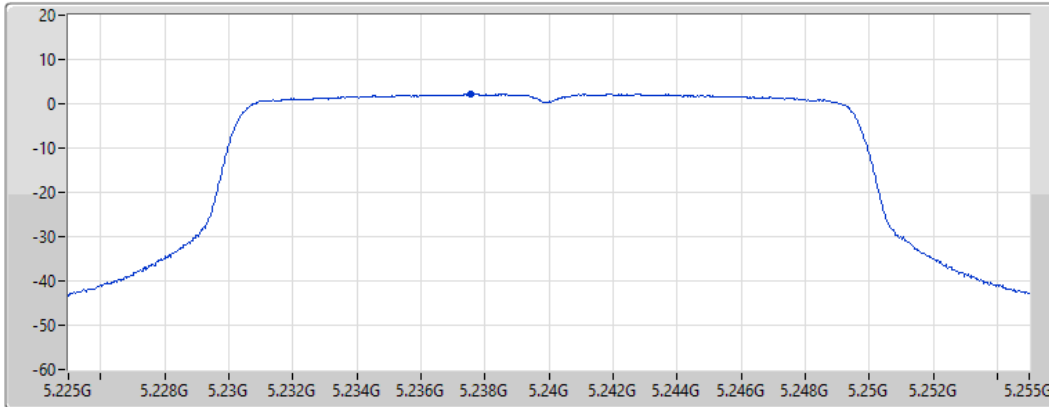

802.11ax HEW20_Nss1,(MCS0)_1TX

PSD

5240MHz

10/02/2022

CF
5.24GHz

Span
30MHz

RBW
1MHz

VBW
3MHz

Sweep Time
20ms

Detector Type
RMS

Sum	PD	Port 1
(dBm/RBW)	(dBm/RBW)	(dBm/RBW)
2.18	2.18	2.18