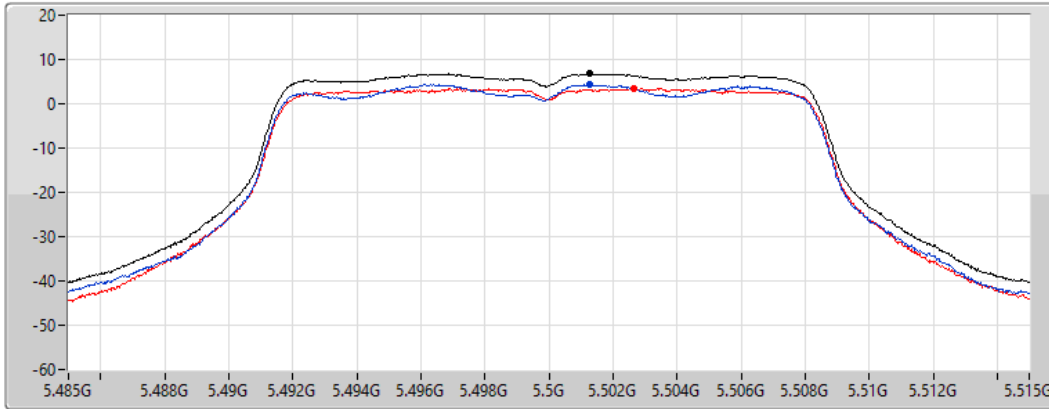

CF
5.5GHz

Span
30MHz

RBW
1MHz

VBW
3MHz

Sweep Time
20ms

Detector Type
RMS

Sum

Port 1