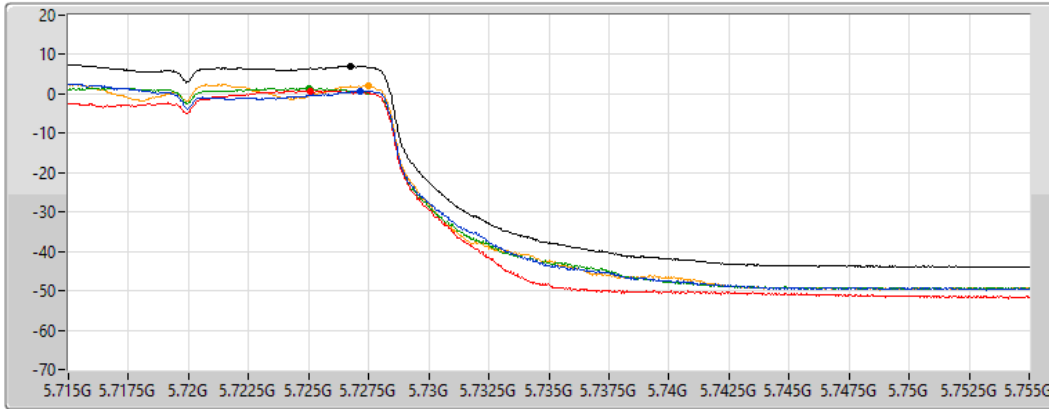

CF
5.735GHz

Span
40MHz

RBW
500kHz

VBW
3MHz

Sweep Time
20ms

Detector Type
RMS

Sum 

Port 1 