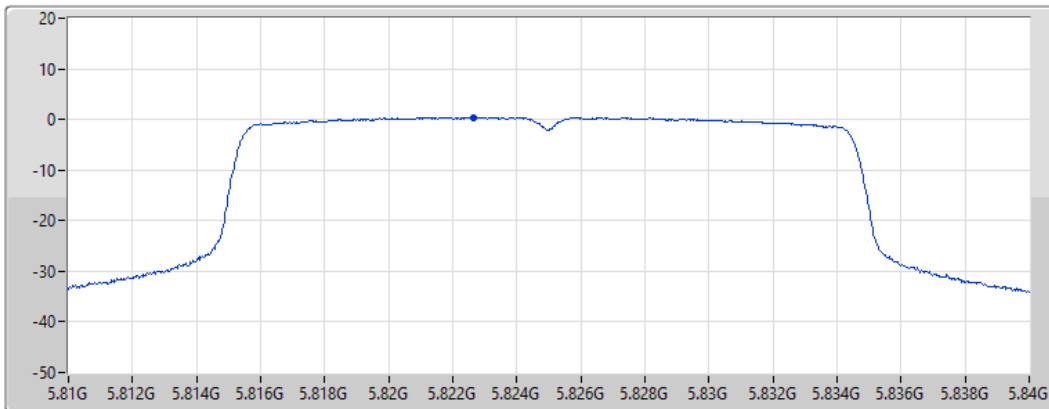

802.11ax HEW20_Nss1,(MCS0)_1TX

PSD

5825MHz

10/02/2022

CF
5.825GHz

Span
30MHz

RBW
500kHz

VBW
3MHz

Sweep Time
20ms

Detector Type
RMS

Port 1

Sum	PD	Port 1
(dBm/RBW)	(dBm/RBW)	(dBm/RBW)
0.41	0.41	0.41