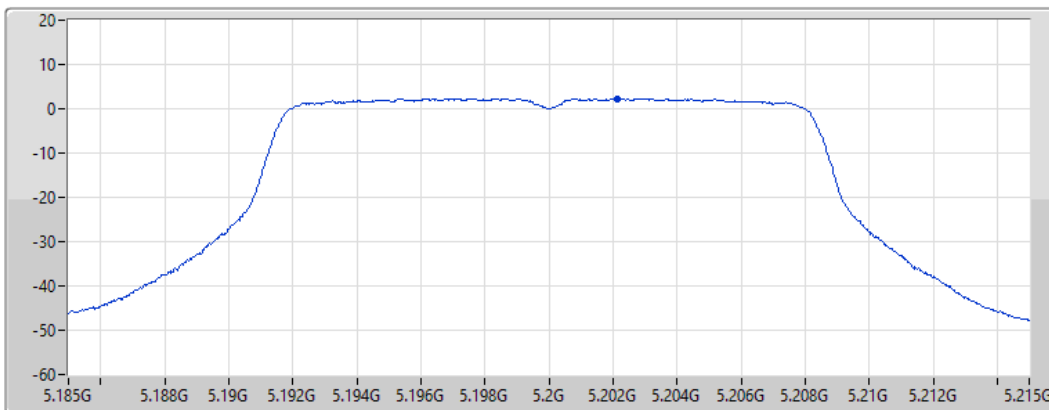

CF
5.2GHz

Span
30MHz

RBW
1MHz

VBW
3MHz

Sweep Time
20ms

Detector Type
RMS

Port 1 

Sum	PD	Port 1
(dBm/RBW)	(dBm/RBW)	(dBm/RBW)
2.32	2.32	2.32