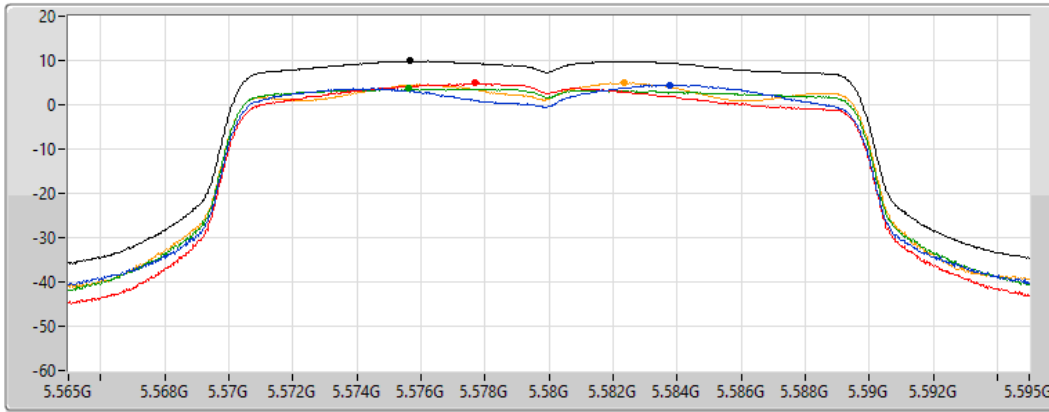

802.11ax HEW20_Nss1,(MCS0)_4TX

PSD

5580MHz

22/01/2022

CF
5.58GHz

Span
30MHz

RBW
1MHz

VBW
3MHz

Sweep Time
20ms

Detector Type
RMS

Sum

Port 1

Port 2

Port 3

Port 4

Sum	PD	Port 1	Port 2	Port 3	Port 4
(dBm/RBW)	(dBm/RBW)	(dBm/RBW)	(dBm/RBW)	(dBm/RBW)	(dBm/RBW)
9.87	9.87	4.46	4.85	3.64	4.95