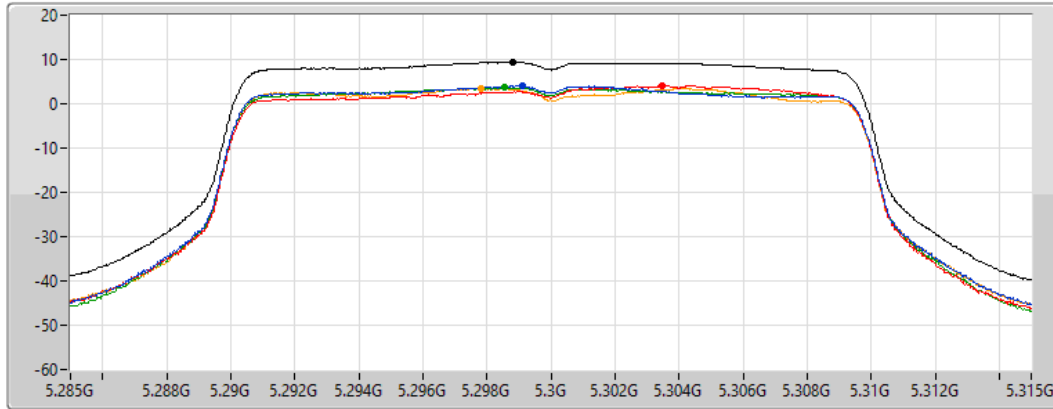

802.11ax HEW20_Nss1,(MCS0)_4TX

PSD

5300MHz

22/01/2022

CF
5.3GHz

Span
30MHz

RBW
1MHz

VBW
3MHz

Sweep Time
20ms

Detector Type
RMS

Sum

Port 1

Port 2

Port 3

Port 4

Sum	PD	Port 1	Port 2	Port 3	Port 4
(dBm/RBW)	(dBm/RBW)	(dBm/RBW)	(dBm/RBW)	(dBm/RBW)	(dBm/RBW)
9.37	9.37	4.02	4.08	3.62	3.55