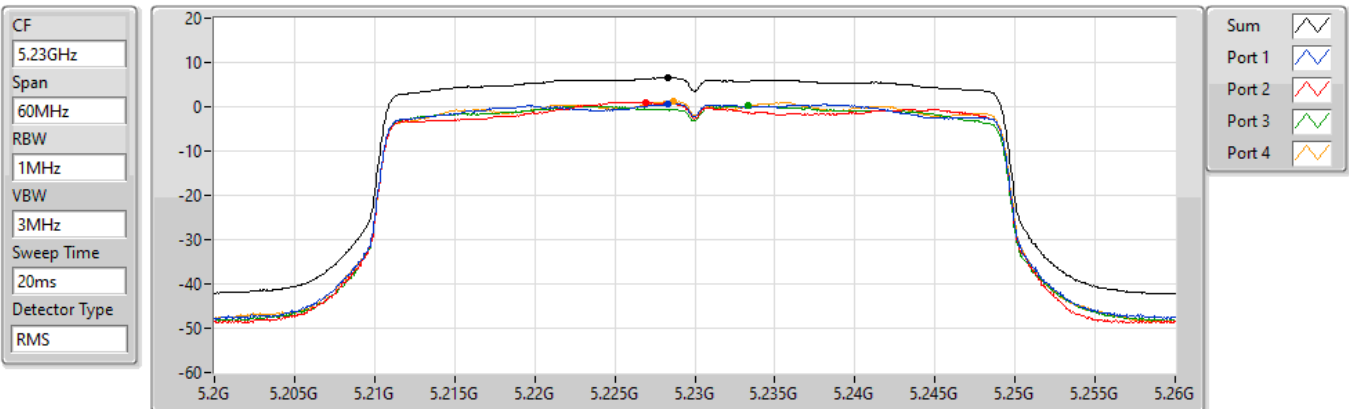

PSD

5190MHz

22/01/2022

Sum	PD	Port 1	Port 2	Port 3	Port 4
(dBm/RBW)	(dBm/RBW)	(dBm/RBW)	(dBm/RBW)	(dBm/RBW)	(dBm/RBW)
5.04	5.04	-0.65	-0.18	-0.87	-0.85

802.11ax HEW40_Nss1,(MCS0)_4TX

PSD

5230MHz

22/01/2022