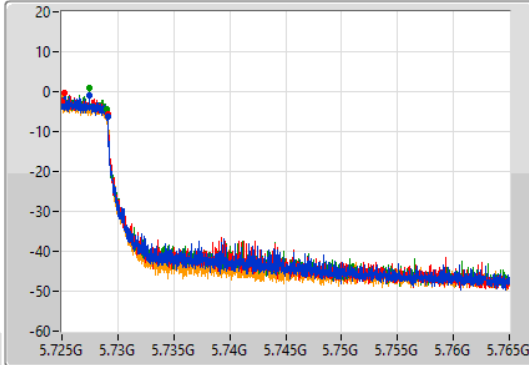

802.11ax HEW40_Nss1,(MCS0)_4TX

EBW

5710MHz Straddle 5.725-5.85GHz

25/01/2022

CF
5.745GHz
Span
40MHz
RBW
100kHz
VBW
300kHz
Sweep Time
100ms
Detector Type
Peak

CF
5.745GHz
Span
40MHz
RBW
100kHz
VBW
300kHz
Sweep Time
100ms
Detector Type
Peak