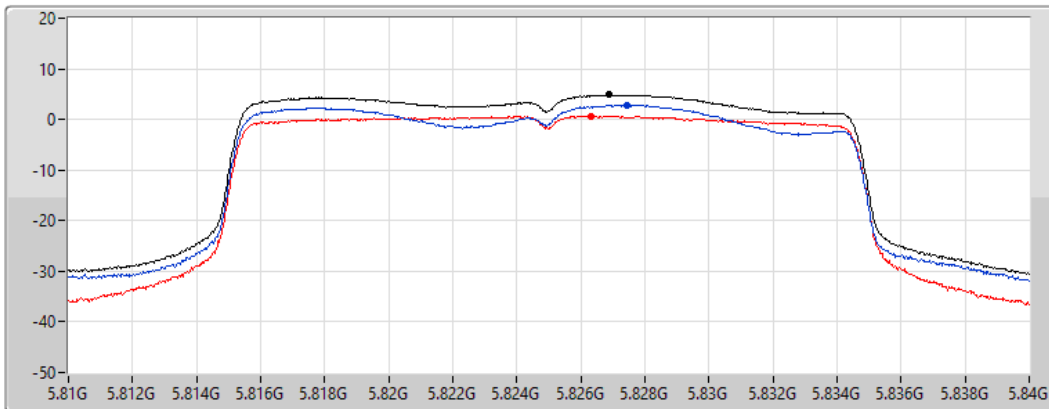

802.11ax HEW20_Nss1,(MCS0)_2TX

PSD

5825MHz

10/02/2022

CF
5.825GHz

Span
30MHz

RBW
500kHz

VBW
3MHz

Sweep Time
20ms

Detector Type
RMS

Sum ☒

Port 1 ☒

Port 2 ☒

Sum	PD	Port 1	Port 2
(dBm/RBW)	(dBm/RBW)	(dBm/RBW)	(dBm/RBW)
4.83	4.83	2.86	0.67