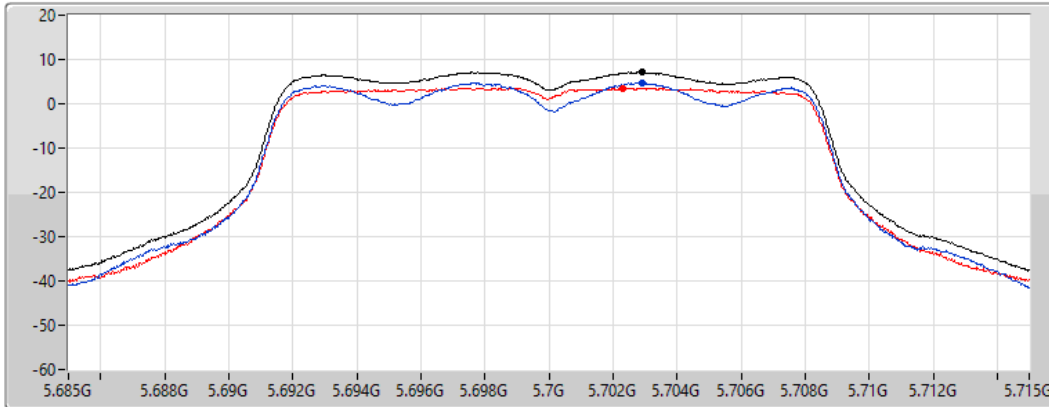

802.11a_Nss1,(6Mbps)_2TX

PSD

5700MHz

10/02/2022

CF
5.7GHz

Span
30MHz

RBW
1MHz

VBW
3MHz

Sweep Time
20ms

Detector Type
RMS

Sum

Port 1

Port 2

Sum	PD	Port 1	Port 2
(dBm/RBW)	(dBm/RBW)	(dBm/RBW)	(dBm/RBW)
7.20	7.20	4.82	3.56

802.11a_Nss1,(6Mbps)_2TX

PSD

5720MHz Straddle 5.47-5.725GHz

10/02/2022

CF
5.71GHz

Span
60MHz

RBW
1MHz

VBW
3MHz

Sweep Time
20ms

Detector Type
RMS