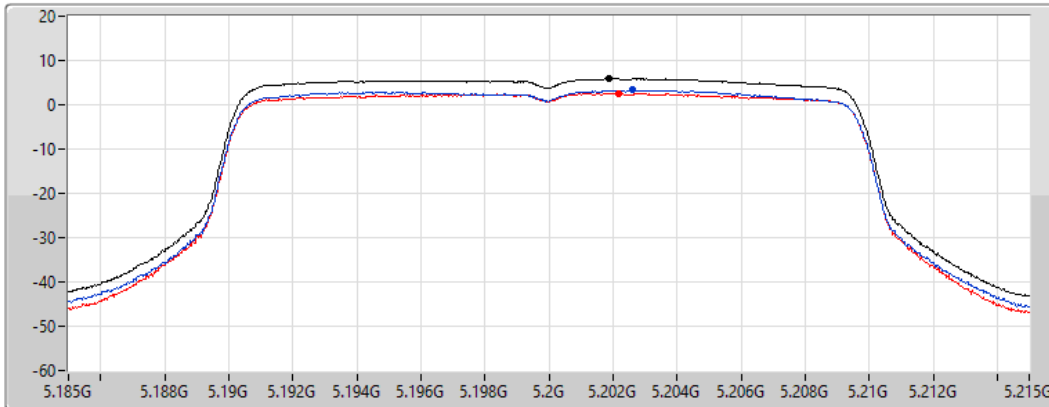

802.11ax HEW20_Nss1,(MCS0)_2TX

PSD

5200MHz

10/02/2022

CF
5.2GHz

Span
30MHz

RBW
1MHz

VBW
3MHz

Sweep Time
20ms

Detector Type
RMS

Sum ☒

Port 1 ☒

Port 2 ☒

Sum	PD	Port 1	Port 2
(dBm/RBW)	(dBm/RBW)	(dBm/RBW)	(dBm/RBW)
5.86	5.86	3.29	2.61