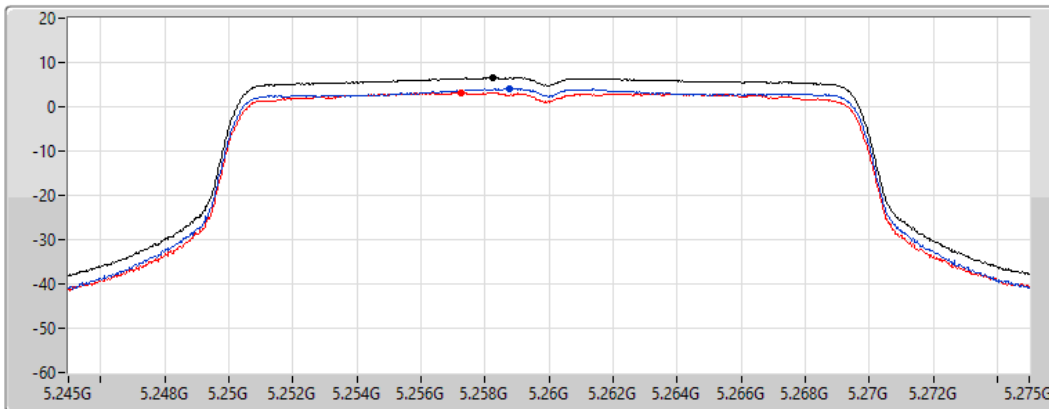

5260MHz

10/02/2022

CF
5.26GHz

Span
30MHz

RBW
1MHz

VBW
3MHz

Sweep Time
20ms

Detector Type
RMS