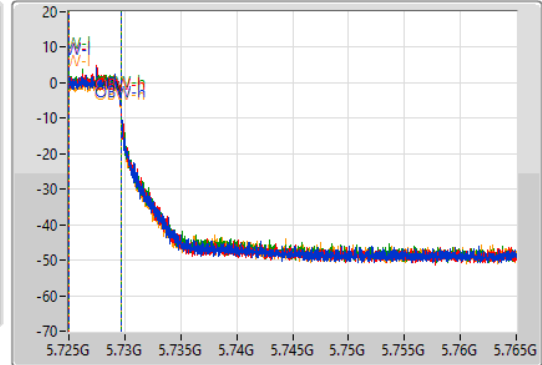

802.11ax HEW20_Nss1,(MCS0)_4TX

EBW

5720MHz Straddle 5.725-5.85GHz

25/01/2022

CF
5.745GHz
Span
40MHz
RBW
100kHz
VBW
300kHz
Sweep Time
100ms
Detector Type
Peak

CF
5.745GHz
Span
40MHz
RBW
100kHz
VBW
300kHz
Sweep Time
100ms
Detector Type
Peak