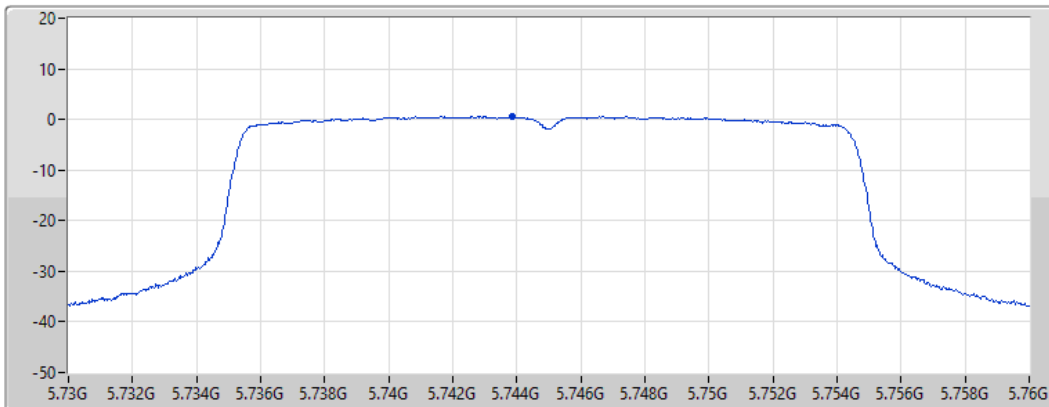

802.11ax HEW20_Nss1,(MCS0)_1TX

PSD

5745MHz

10/02/2022

CF
5.745GHz

Span
30MHz

RBW
500kHz

VBW
3MHz

Sweep Time
20ms

Detector Type
RMS

Port 1

Sum	PD	Port 1
(dBm/RBW)	(dBm/RBW)	(dBm/RBW)
0.67	0.67	0.67