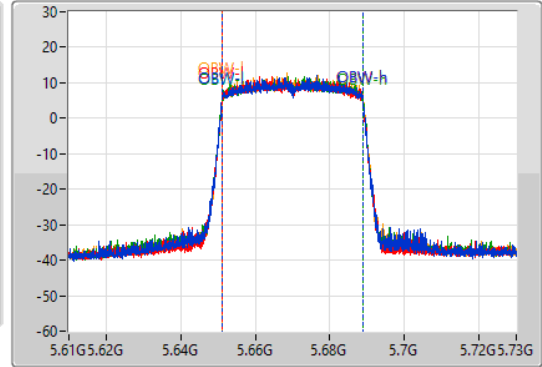

802.11ax HEW40_Nss1,(MCS0)_4TX

EBW

5670MHz

25/01/2022

CF
5.67GHz
Span
120MHz
RBW
500kHz
VBW
2MHz
Sweep Time
100ms
Detector Type
Peak

CF
5.67GHz
Span
120MHz
RBW
1MHz
VBW
3MHz
Sweep Time
100ms
Detector Type
Peak