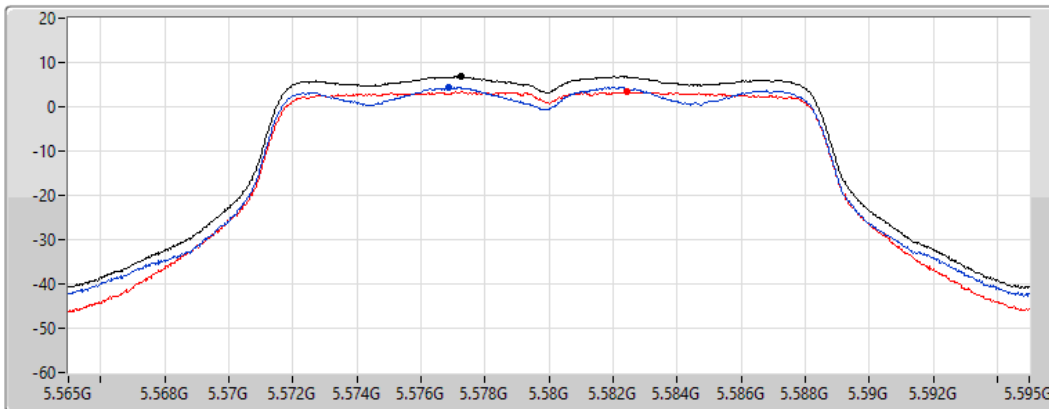

802.11a_Nss1,(6Mbps)_2TX

PSD

5580MHz

10/02/2022

CF
5.58GHz

Span
30MHz

RBW
1MHz

VBW
3MHz

Sweep Time
20ms

Detector Type
RMS

Sum

Port 1

Port 2

Sum	PD	Port 1	Port 2
(dBm/RBW)	(dBm/RBW)	(dBm/RBW)	(dBm/RBW)
6.81	6.81	4.31	3.32