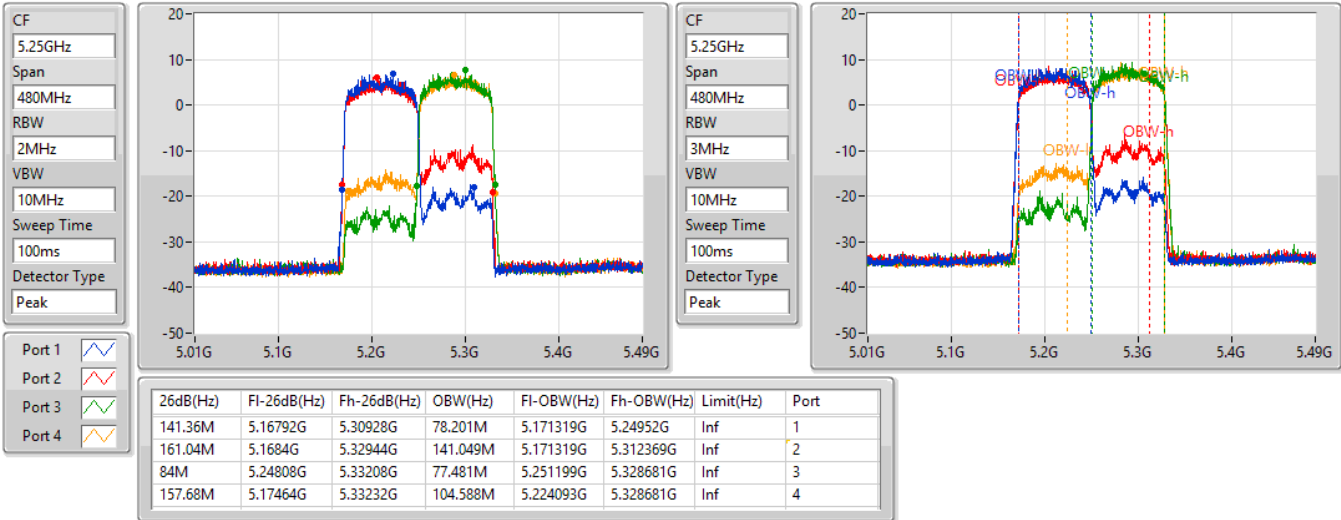

802.11ax HEW160_Nss1,(MCS0)_4TX

EBW

5250MHz Straddle 5.25-5.35GHz

12/05/2022