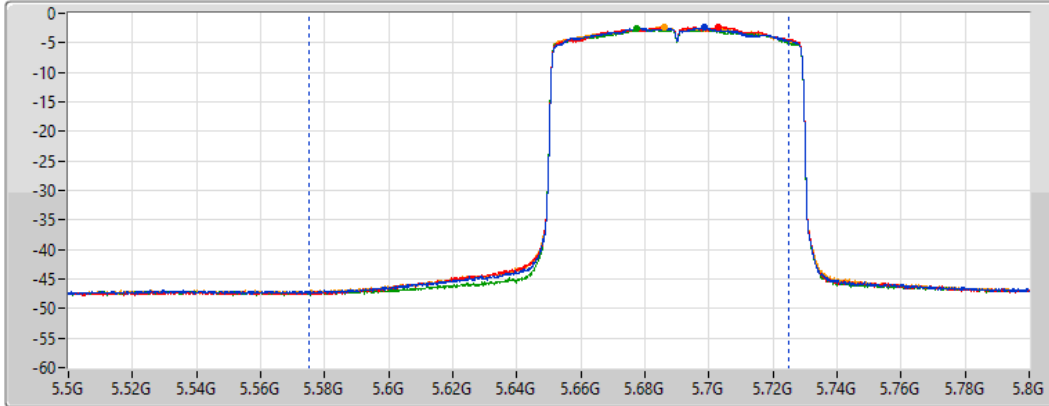

802.11ax HEW80-BF_Nss1,(MCS0)_4TX

AV Power

5690MHz Straddle 5.47-5.725GHz_TnomVnom

24/03/2022

CF
5.65GHz

Span
300MHz

RBW
1MHz

VBW
3MHz

Sweep Time
20ms

Detector Type
RMS

CP BW
150MHz

Port 1

Port 2

Port 3

Port 4

Sum= Total Power
PX=Port X

Sum(dBm)	P1(dBm)	P2(dBm)	P3(dBm)	P4(dBm)
21.03	14.98	15.13	14.87	15.07

802.11ax HEW80-BF_Nss1,(MCS0)_4TX

AV Power

5690MHz Straddle 5.725-5.85GHz_TnomVnom

24/03/2022

CF
5.735GHz

Span
40MHz

RBW
1MHz

VBW
3MHz

Sweep Time
20ms

Detector Type
RMS

CP BW
20MHz