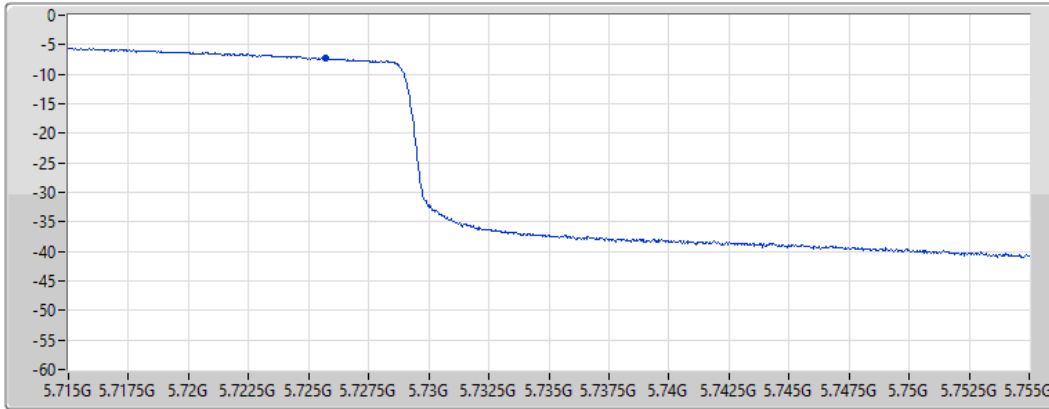

10/02/2022

CF
5.735GHz

Span
40MHz

RBW
500kHz

VBW
3MHz

Sweep Time
20ms

Detector Type
RMS

Port 1 