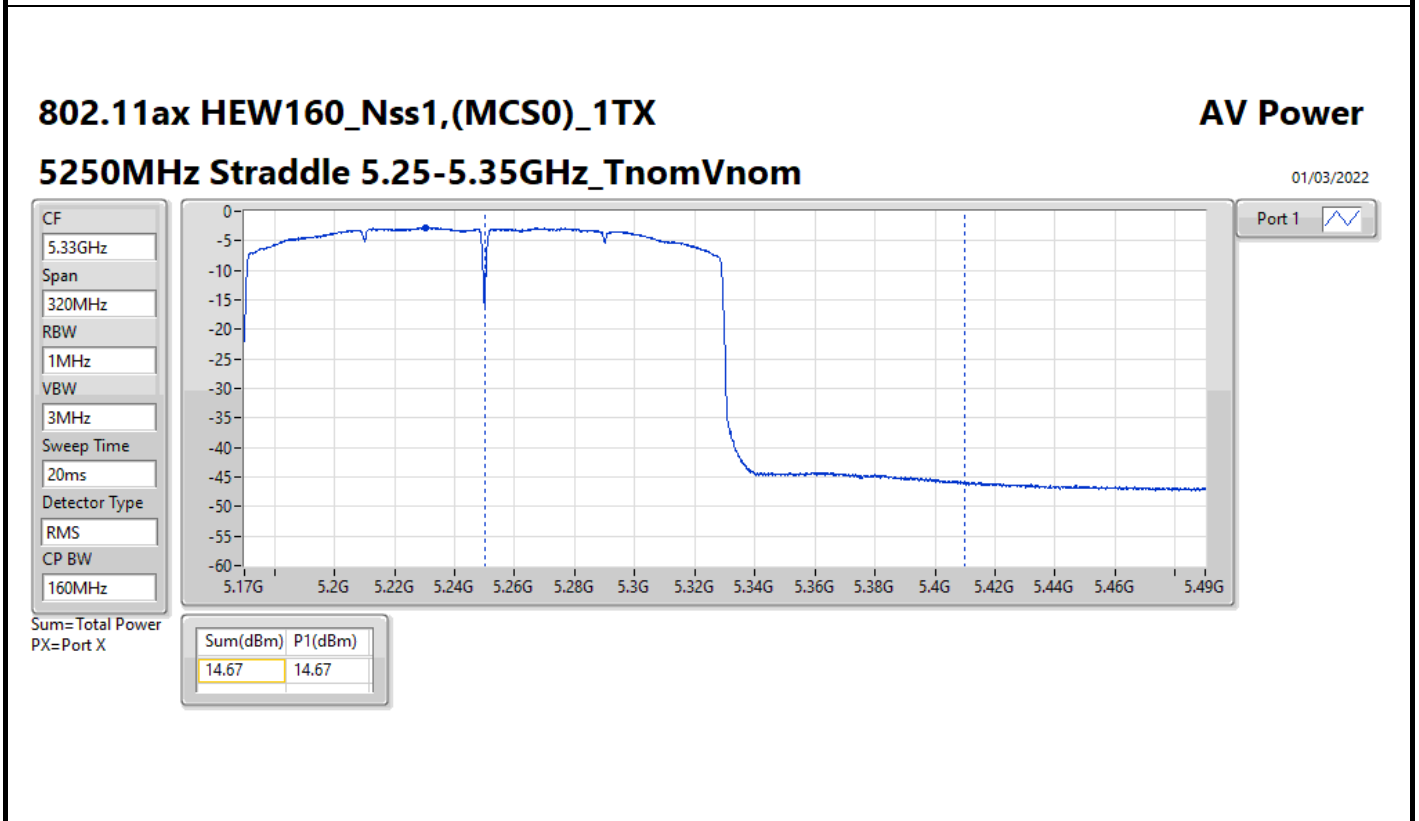

DG = Directional Gain; Port X = Port X output power

<Non-Beamforming Mode>

Summary

Mode	Total Power (dBm)	Total Power (W)
5.15-5.25GHz	-	-
802.11ax HEW80+80_Nss1,(MCS0)_1TX	14.92	0.03105
5.25-5.35GHz	-	-
802.11ax HEW80+80_Nss1,(MCS0)_1TX	15.25	0.03350
5.47-5.725GHz	-	-
802.11ax HEW80+80_Nss2,(MCS0)_2TX	18.54	0.07145