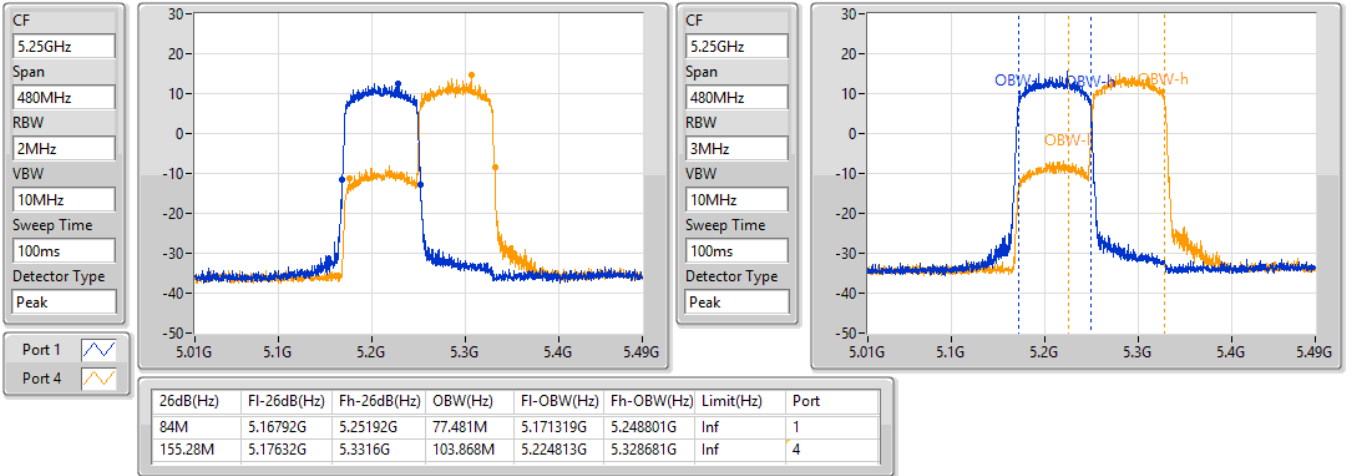

802.11ax HEW160_Nss1,(MCS0)_2TX

EBW

5250MHz Straddle 5.25-5.35GHz

12/05/2022