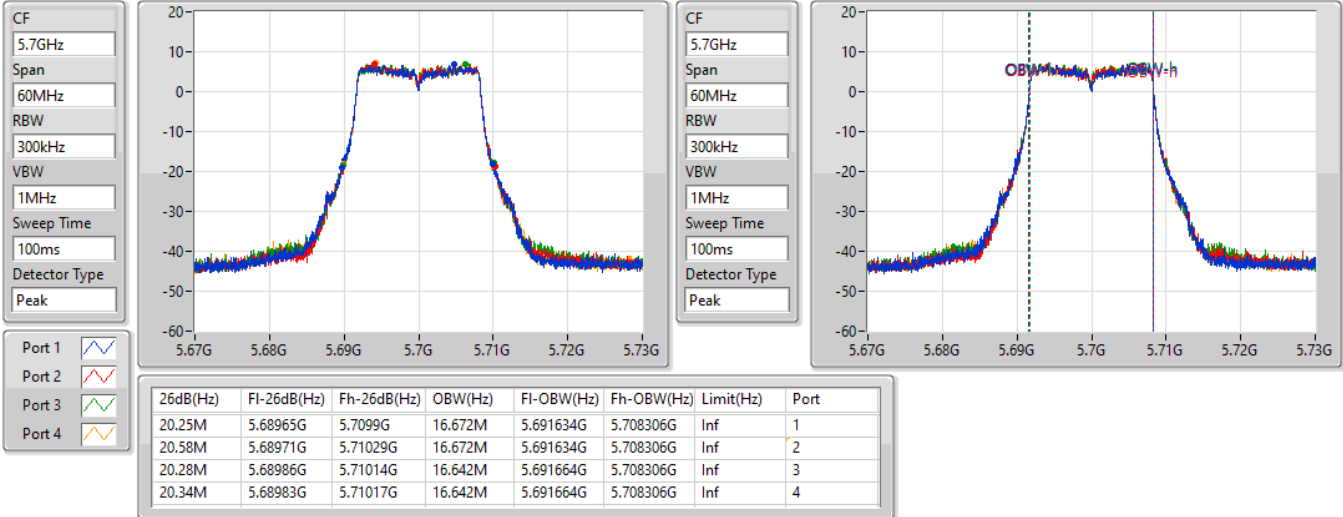

Port X-N dB = Port X 6dB down bandwidth for 5.725-5.85GHz band / 26dB down bandwidth for other band
 Port X-OBW = Port X 99% occupied bandwidth

802.11a_Nss1,(6Mbps)_4TX

EBW

5500MHz

25/01/2022

802.11a_Nss1,(6Mbps)_4TX

EBW

5580MHz

25/01/2022

802.11a_Nss1,(6Mbps)_4TX

EBW

5700MHz

25/01/2022

802.11a_Nss1,(6Mbps)_4TX

EBW

5720MHz Straddle 5.47-5.725GHz

25/01/2022

802.11a_Nss1,(6Mbps)_4TX

EBW

5720MHz Straddle 5.725-5.85GHz

25/01/2022

802.11a_Nss1,(6Mbps)_4TX