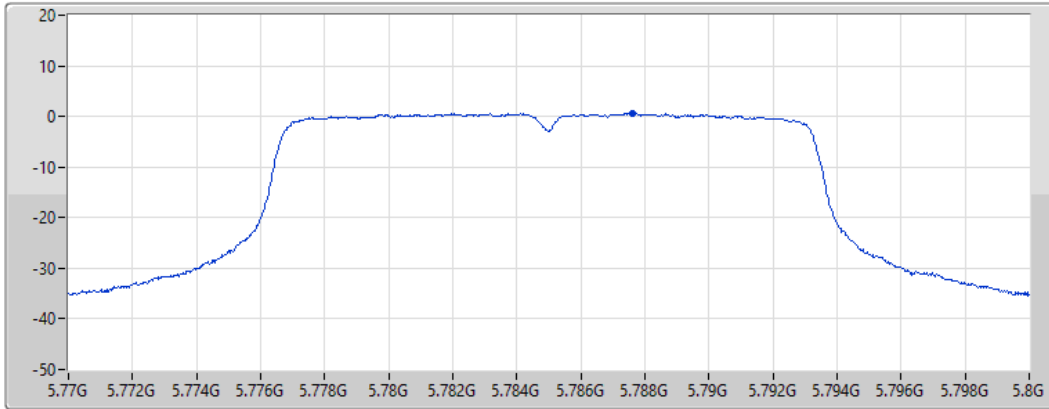

802.11a_Nss1,(6Mbps)_1TX

PSD

5785MHz

10/02/2022

CF
5.785GHz

Span
30MHz

RBW
500kHz

VBW
3MHz

Sweep Time
20ms

Detector Type
RMS

Port 1

Sum	PD	Port 1
(dBm/RBW)	(dBm/RBW)	(dBm/RBW)
0.62	0.62	0.62

802.11a_Nss1,(6Mbps)_1TX

PSD

5825MHz

10/02/2022

CF
5.825GHz

Span
30MHz

RBW
500kHz

VBW
3MHz

Sweep Time
20ms

Detector Type
RMS