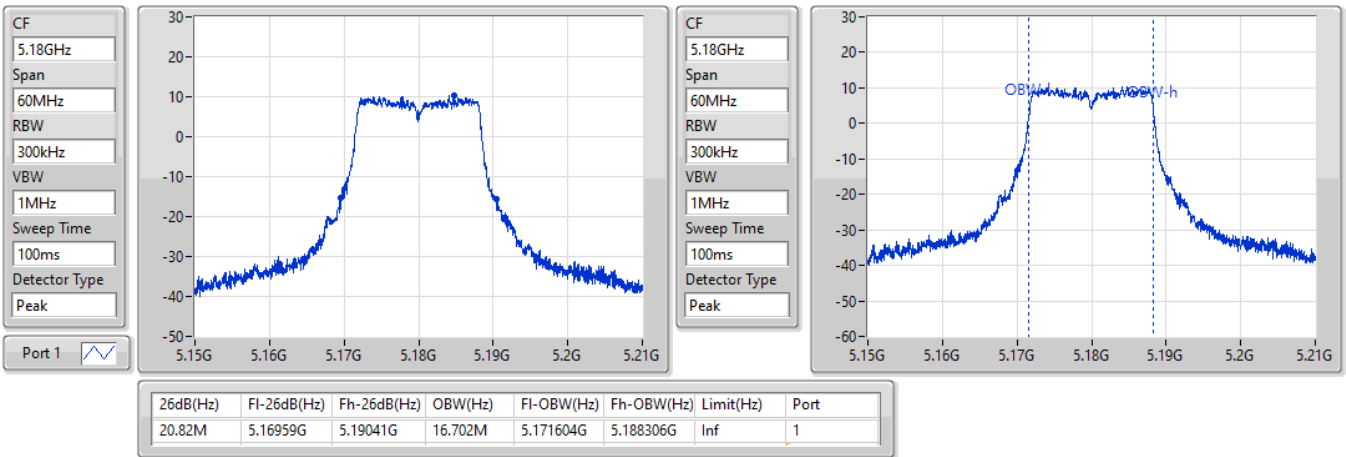

802.11a_Nss1,(6Mbps)_1TX

EBW

5180MHz

01/03/2022