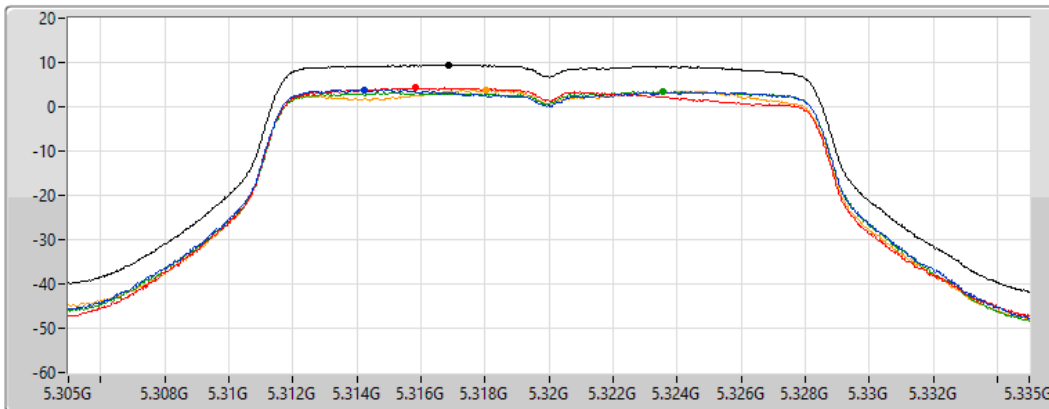

802.11a_Nss1,(6Mbps)_4TX

PSD

5320MHz

22/01/2022

CF
5.32GHz

Span
30MHz

RBW
1MHz

VBW
3MHz

Sweep Time
20ms

Detector Type
RMS

Sum

Port 1

Port 2

Port 3

Port 4

Sum	PD	Port 1	Port 2	Port 3	Port 4
(dBm/RBW)	(dBm/RBW)	(dBm/RBW)	(dBm/RBW)	(dBm/RBW)	(dBm/RBW)
9.48	9.48	3.85	4.25	3.40	3.88