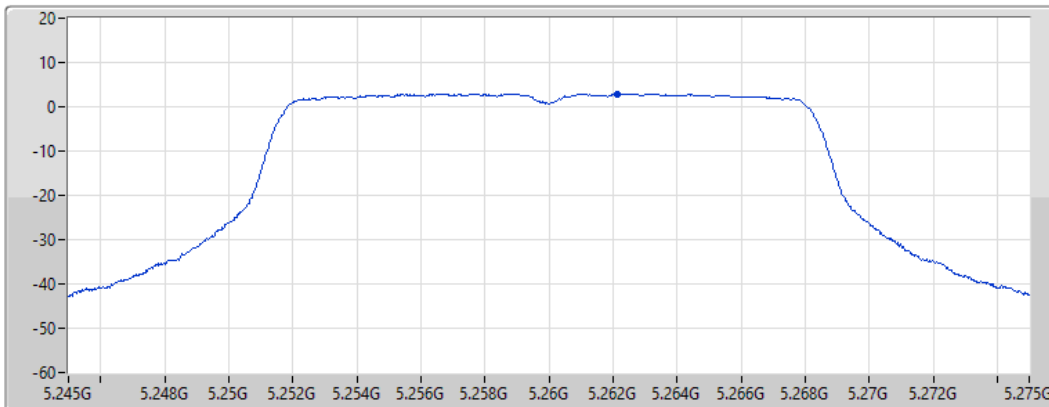

CF
5.26GHz

Span
30MHz

RBW
1MHz

VBW
3MHz

Sweep Time
20ms

Detector Type
RMS

Port 1 

Sum	PD	Port 1
(dBm/RBW)	(dBm/RBW)	(dBm/RBW)
2.96	2.96	2.96