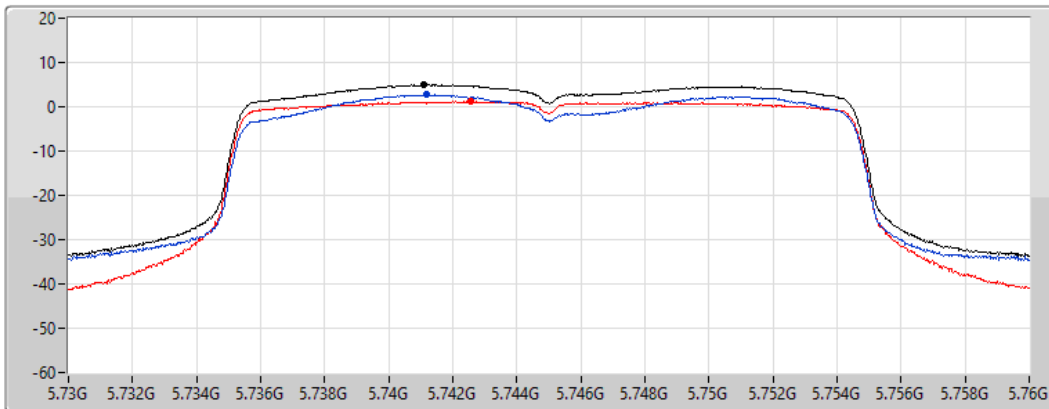

5745MHz

10/02/2022

CF
5.745GHz

Span
30MHz

RBW
500kHz

VBW
3MHz

Sweep Time
20ms

Detector Type
RMS