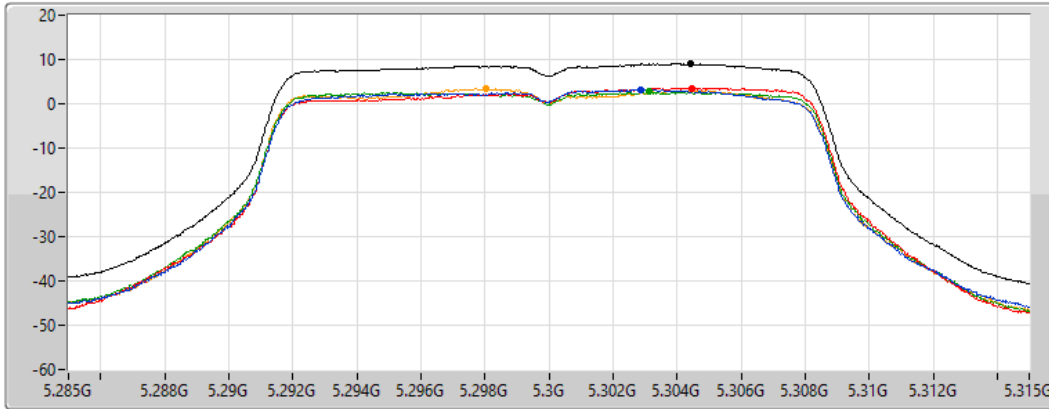

802.11a_Nss1,(6Mbps)_4TX

PSD

5300MHz

20/03/2022

CF
5.3GHz

Span
30MHz

RBW
1MHz

VBW
3MHz

Sweep Time
20ms

Detector Type
RMS

Sum

Port 1

Port 2

Port 3

Port 4

Sum	PD	Port 1	Port 2	Port 3	Port 4
(dBm/RBW)	(dBm/RBW)	(dBm/RBW)	(dBm/RBW)	(dBm/RBW)	(dBm/RBW)
8.96	8.96	3.28	3.56	2.69	3.35