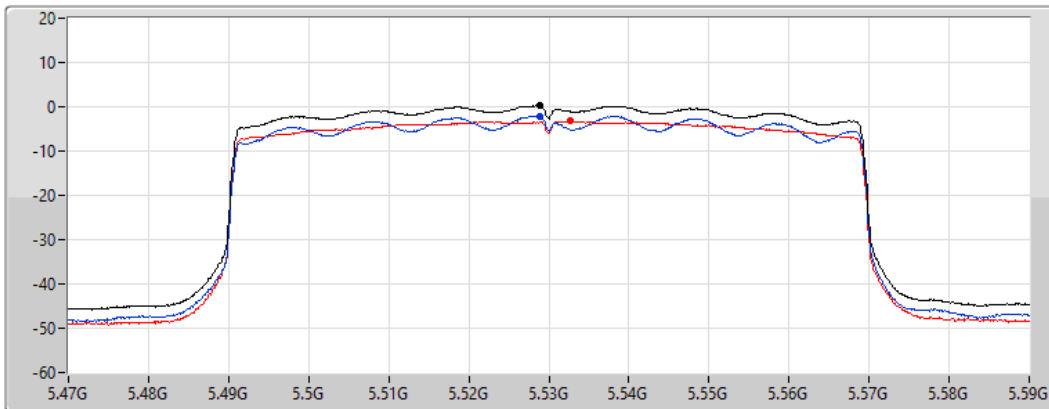

802.11ax HEW80_Nss1,(MCS0)_2TX

PSD

5530MHz

10/02/2022

CF
5.53GHz

Span
120MHz

RBW
1MHz

VBW
3MHz

Sweep Time
20ms

Detector Type
RMS

Sum ☒

Port 1 ☒

Port 2 ☒

Sum	PD	Port 1	Port 2
(dBm/RBW)	(dBm/RBW)	(dBm/RBW)	(dBm/RBW)
0.25	0.25	-2.18	-3.22