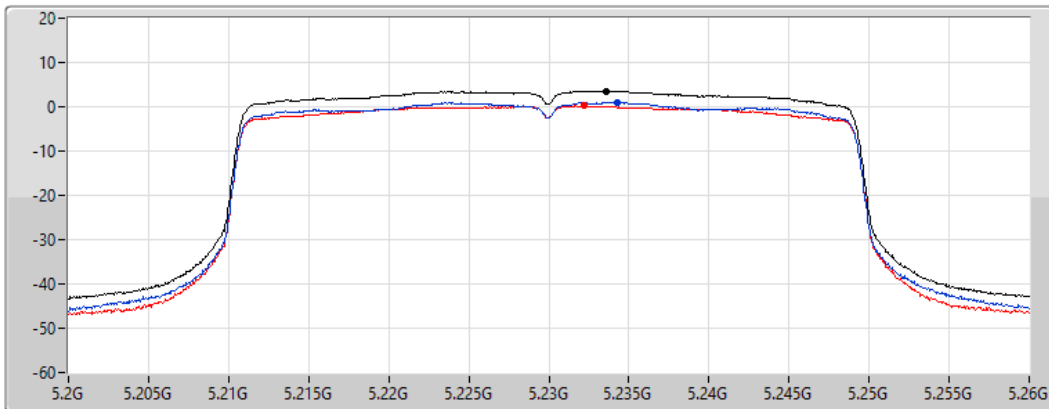

802.11ax HEW40_Nss1,(MCS0)_2TX

PSD

5230MHz

10/02/2022

CF
5.23GHz
Span
60MHz
RBW
1MHz
VBW
3MHz
Sweep Time
20ms
Detector Type
RMS

Sum
Port 1
Port 2

Sum	PD	Port 1	Port 2
(dBm/RBW)	(dBm/RBW)	(dBm/RBW)	(dBm/RBW)
3.56	3.56	1.06	0.18