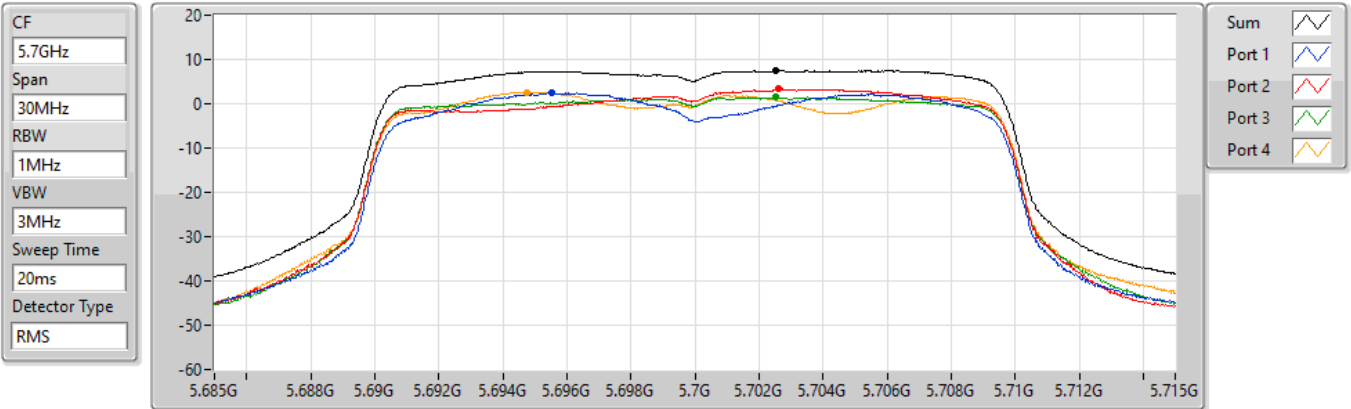

802.11ax HEW20_Nss1,(MCS0)_4TX

PSD

5700MHz

22/01/2022

Sum	PD	Port 1	Port 2	Port 3	Port 4
(dBm/RBW)	(dBm/RBW)	(dBm/RBW)	(dBm/RBW)	(dBm/RBW)	(dBm/RBW)
7.46	7.46	2.43	3.31	1.52	2.64

802.11ax HEW20_Nss1,(MCS0)_4TX

PSD