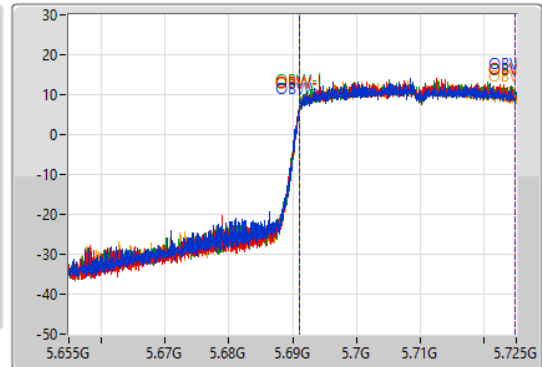

802.11ax HEW40_Nss1,(MCS0)_4TX

EBW

5710MHz Straddle 5.47-5.725GHz

25/01/2022

CF
5.69GHz
Span
70MHz
RBW
500kHz
VBW
2MHz
Sweep Time
100ms
Detector Type
Peak

CF
5.69GHz
Span
70MHz
RBW
1MHz
VBW
3MHz
Sweep Time
100ms
Detector Type
Peak