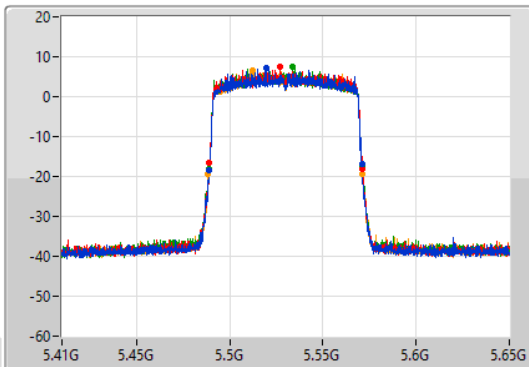

802.11ax HEW80_Nss1,(MCS0)_4TX

EBW

5530MHz

25/01/2022

CF
5.53GHz
Span
240MHz
RBW
1MHz
VBW
3MHz
Sweep Time
100ms
Detector Type
Peak

CF
5.53GHz
Span
240MHz
RBW
2MHz
VBW
10MHz
Sweep Time
100ms
Detector Type
Peak