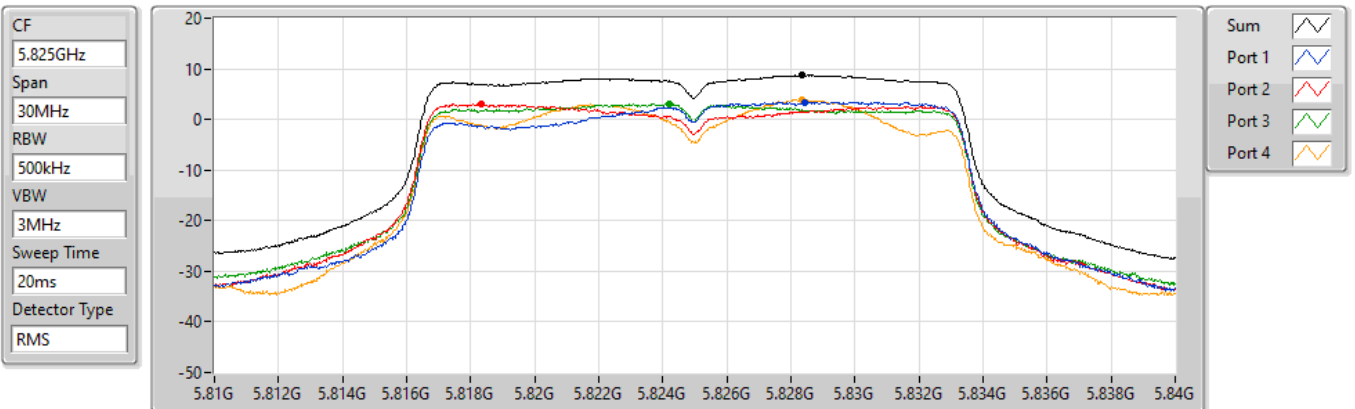

802.11a_Nss1,(6Mbps)_4TX

PSD

5825MHz

22/01/2022

Sum	PD	Port 1	Port 2	Port 3	Port 4
(dBm/RBW)	(dBm/RBW)	(dBm/RBW)	(dBm/RBW)	(dBm/RBW)	(dBm/RBW)
8.83	8.83	3.41	3.04	3.12	3.98