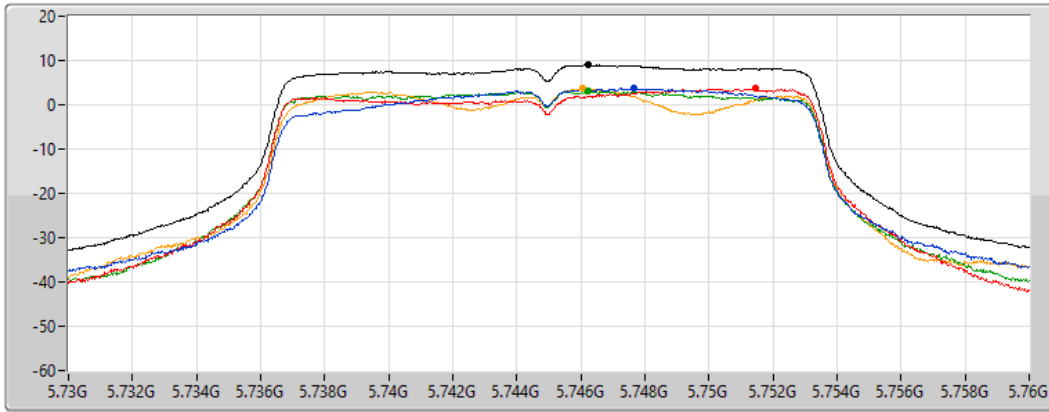

CF
5.745GHz

Span
30MHz

RBW
500kHz

VBW
3MHz

Sweep Time
20ms

Detector Type
RMS

Sum 

Port 1 