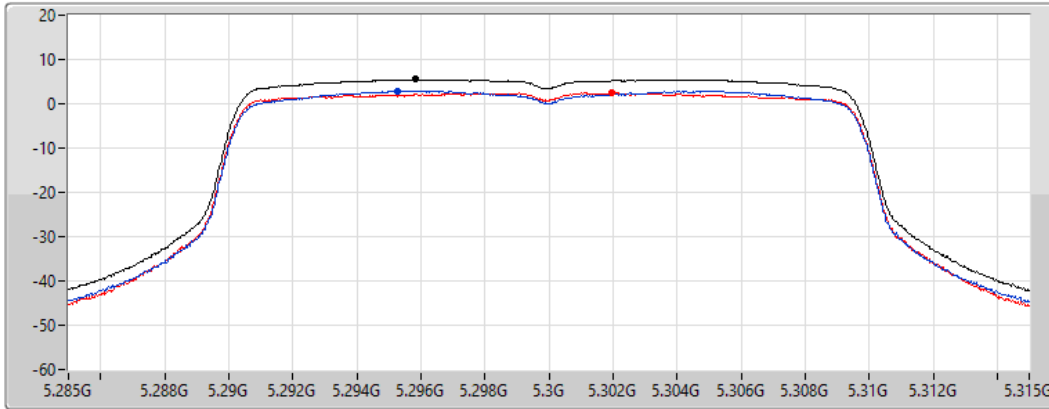

CF
5.3GHz

Span
30MHz

RBW
1MHz

VBW
3MHz

Sweep Time
20ms

Detector Type
RMS

Sum 

Port 1 