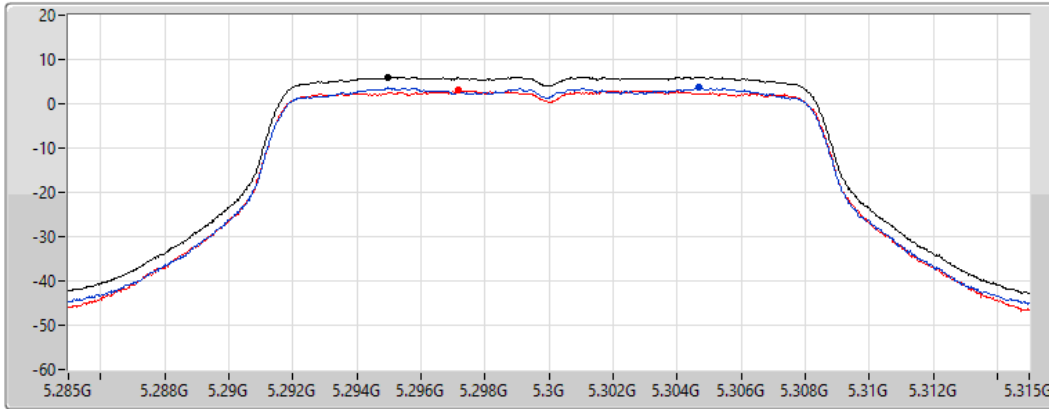

802.11a_Nss1,(6Mbps)_2TX

PSD

5300MHz

10/02/2022

CF
5.3GHz

Span
30MHz

RBW
1MHz

VBW
3MHz

Sweep Time
20ms

Detector Type
RMS

Sum

Port 1

Port 2

Sum	PD	Port 1	Port 2
(dBm/RBW)	(dBm/RBW)	(dBm/RBW)	(dBm/RBW)
6.06	6.06	3.60	3.01