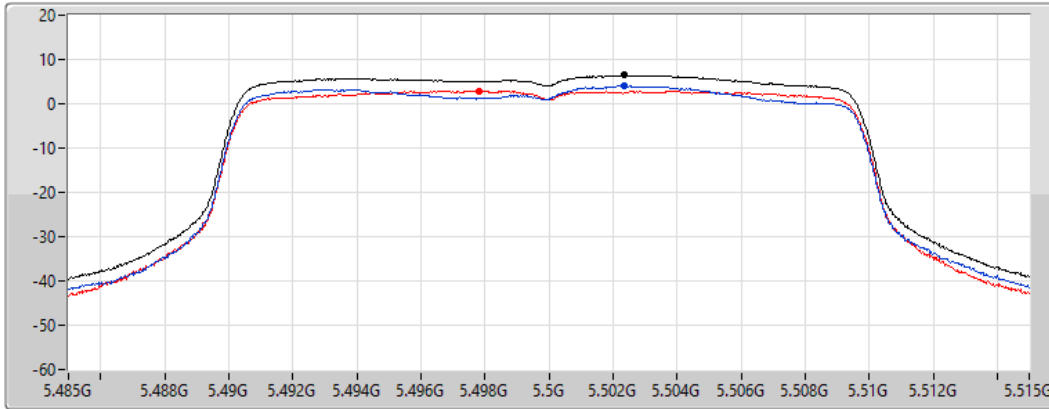

802.11ax HEW20_Nss1,(MCS0)_2TX

PSD

5500MHz

10/02/2022

CF
5.5GHz

Span
30MHz

RBW
1MHz

VBW
3MHz

Sweep Time
20ms

Detector Type
RMS

Sum

Port 1

Port 2

Sum	PD	Port 1	Port 2
(dBm/RBW)	(dBm/RBW)	(dBm/RBW)	(dBm/RBW)
6.42	6.42	4.13	2.87