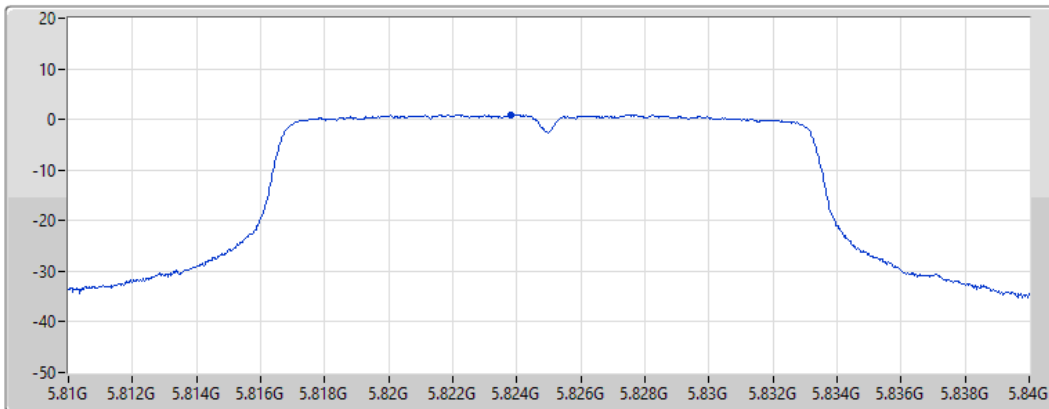

CF
5.825GHz

Span
30MHz

RBW
500kHz

VBW
3MHz

Sweep Time
20ms

Detector Type
RMS

Port 1 

Sum	PD	Port 1
(dBm/RBW)	(dBm/RBW)	(dBm/RBW)
0.92	0.92	0.92