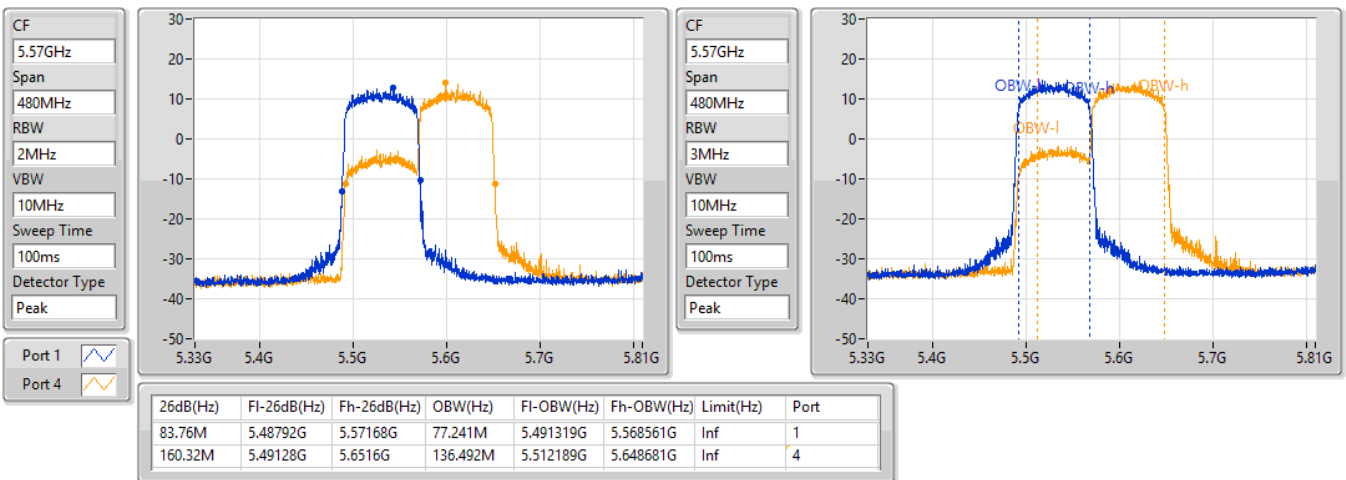

Port X-N dB = Port X 6dB down bandwidth for 5.725-5.85GHz band / 26dB down bandwidth for other band
Port X-OBW = Port X 99% occupied bandwidth

802.11ax HEW160_Nss1,(MCS0)_2TX

EBW

5250MHz Straddle 5.25-5.35GHz

12/05/2022

802.11ax HEW160_Nss1,(MCS0)_2TX

EBW

5570MHz

12/05/2022

Summary

Mode	Max-N dB (Hz)	Max-OBW (Hz)	ITU-Code	Min-N dB (Hz)	Min-OBW (Hz)
5.25-5.35GHz	-	-	-	-	-
802.11ax HEW160_Nss1,(MCS0)_4TX	161.04M	141.049M	141MD1D	84M	77.481M
5.47-5.725GHz	-	-	-	-	-
802.11ax HEW160_Nss2,(MCS0)_4TX	161.52M	145.847M	146MD1D	83.28M	77.721M