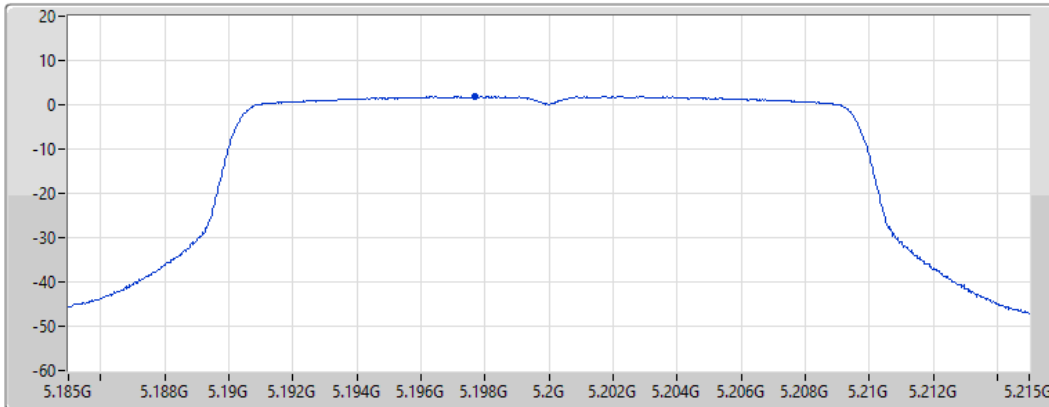

CF
5.2GHz

Span
30MHz

RBW
1MHz

VBW
3MHz

Sweep Time
20ms

Detector Type
RMS

Port 1 

Sum	PD	Port 1
(dBm/RBW)	(dBm/RBW)	(dBm/RBW)
1.88	1.88	1.88