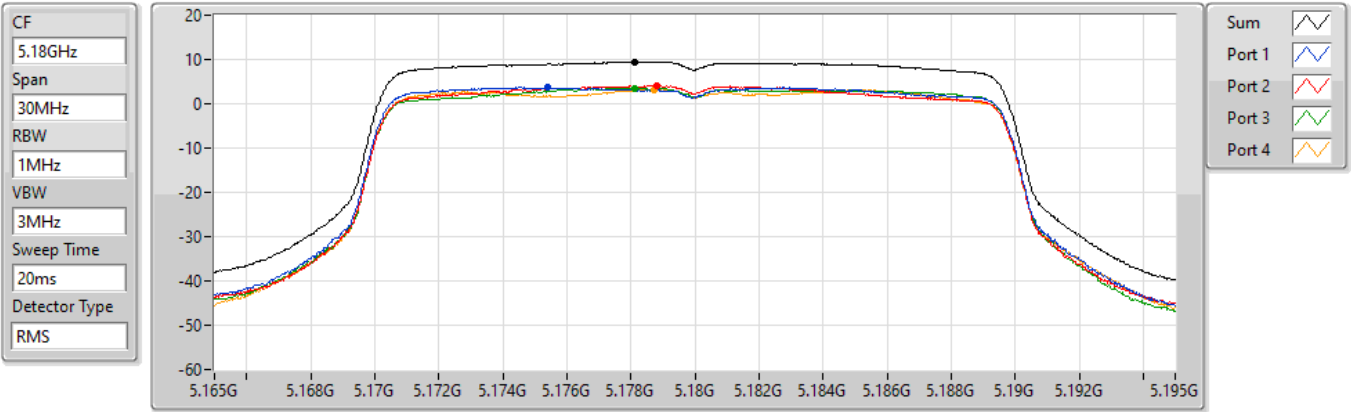

802.11ax HEW20_Nss1,(MCS0)_4TX

PSD

5180MHz

22/01/2022

Sum	PD	Port 1	Port 2	Port 3	Port 4
(dBm/RBW)	(dBm/RBW)	(dBm/RBW)	(dBm/RBW)	(dBm/RBW)	(dBm/RBW)
9.46	9.46	3.71	4.04	3.56	3.27