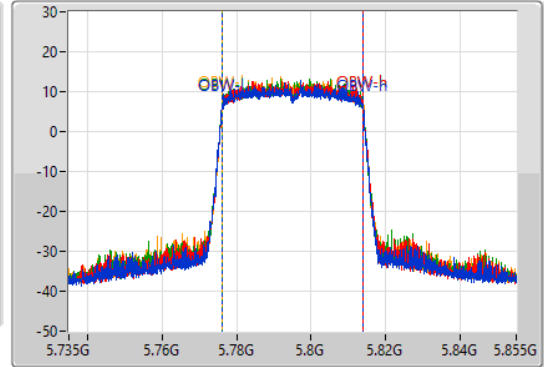

802.11ax HEW40_Nss1,(MCS0)_4TX

EBW

5795MHz

25/01/2022

CF
5.795GHz
Span
120MHz
RBW
100kHz
VBW
300kHz
Sweep Time
100ms
Detector Type
Peak

CF
5.795GHz
Span
120MHz
RBW
1MHz
VBW
3MHz
Sweep Time
100ms
Detector Type
Peak