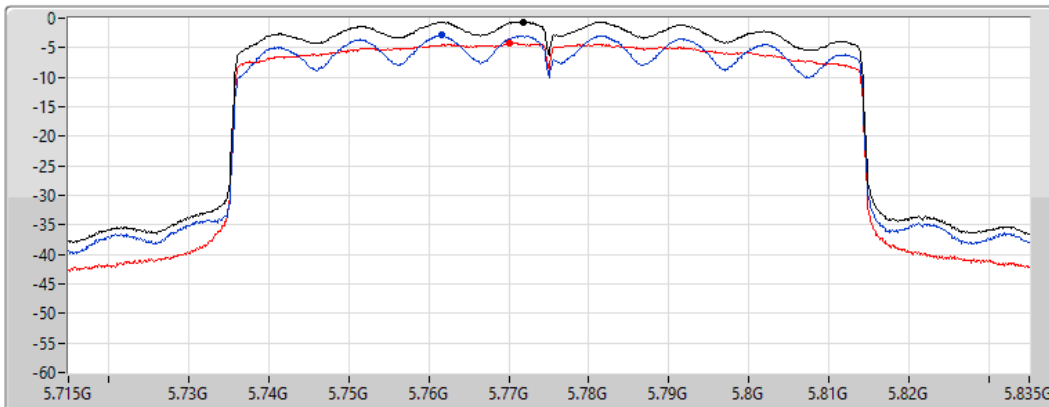

802.11ax HEW80_Nss1,(MCS0)_2TX

PSD

5775MHz

10/02/2022

CF
5.775GHz

Span
120MHz

RBW
500kHz

VBW
3MHz

Sweep Time
20ms

Detector Type
RMS

Sum

Port 1

Port 2

Sum	PD	Port 1	Port 2
(dBm/RBW)	(dBm/RBW)	(dBm/RBW)	(dBm/RBW)
-0.64	-0.64	-2.91	-4.21