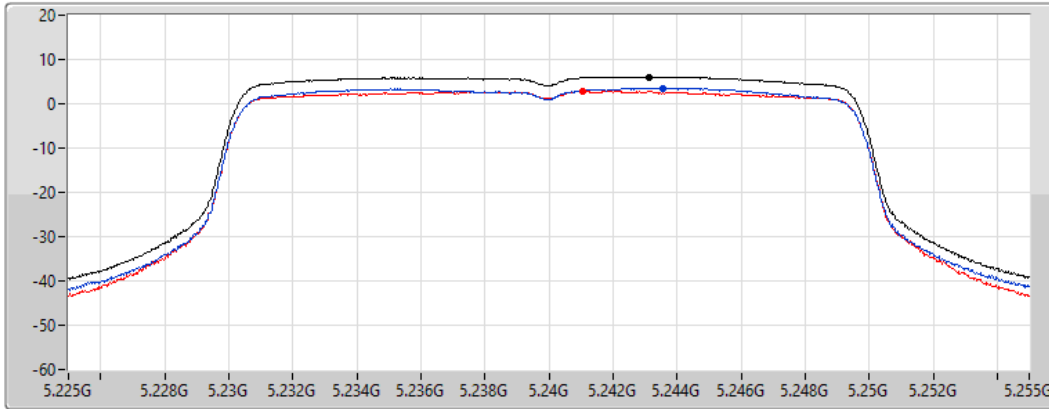

802.11ax HEW20_Nss1,(MCS0)_2TX

PSD

5240MHz

10/02/2022

CF
5.24GHz

Span
30MHz

RBW
1MHz

VBW
3MHz

Sweep Time
20ms

Detector Type
RMS

Sum

Port 1

Port 2

Sum	PD	Port 1	Port 2
(dBm/RBW)	(dBm/RBW)	(dBm/RBW)	(dBm/RBW)
6.09	6.09	3.59	2.83