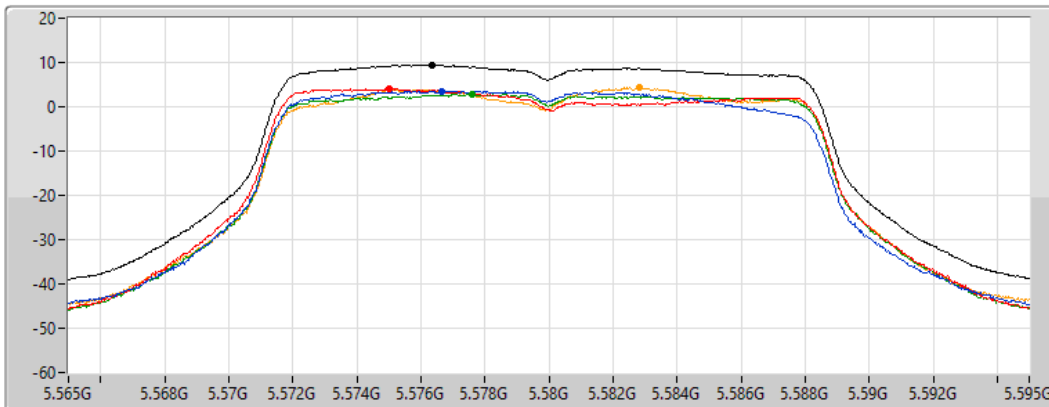

802.11a_Nss1,(6Mbps)_4TX

PSD

5580MHz

20/03/2022

CF
5.58GHz

Span
30MHz

RBW
1MHz

VBW
3MHz

Sweep Time
20ms

Detector Type
RMS

Sum

Port 1

Port 2

Port 3

Port 4

Sum	PD	Port 1	Port 2	Port 3	Port 4
(dBm/RBW)	(dBm/RBW)	(dBm/RBW)	(dBm/RBW)	(dBm/RBW)	(dBm/RBW)
9.42	9.42	3.49	4.11	2.83	4.27