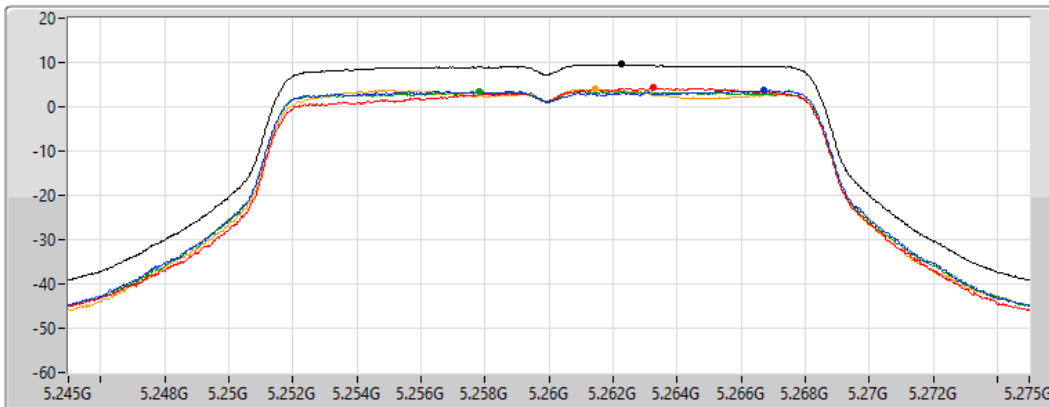

802.11a_Nss1,(6Mbps)_4TX

PSD

5260MHz

22/01/2022

CF
5.26GHz

Span
30MHz

RBW
1MHz

VBW
3MHz

Sweep Time
20ms

Detector Type
RMS

Sum

Port 1

Port 2

Port 3

Port 4

Sum	PD	Port 1	Port 2	Port 3	Port 4
(dBm/RBW)	(dBm/RBW)	(dBm/RBW)	(dBm/RBW)	(dBm/RBW)	(dBm/RBW)
9.56	9.56	3.69	4.26	3.47	3.97