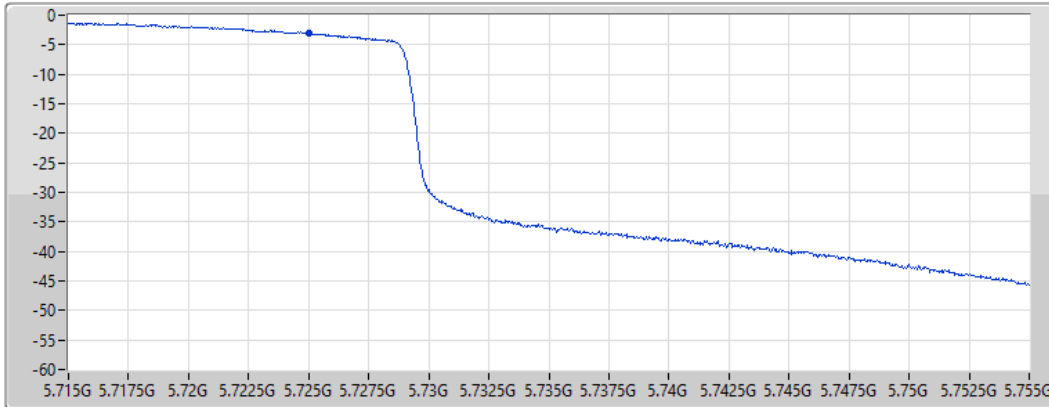

10/02/2022

CF
5.735GHz

Span
40MHz

RBW
500kHz

VBW
3MHz

Sweep Time
20ms

Detector Type
RMS

Port 1 