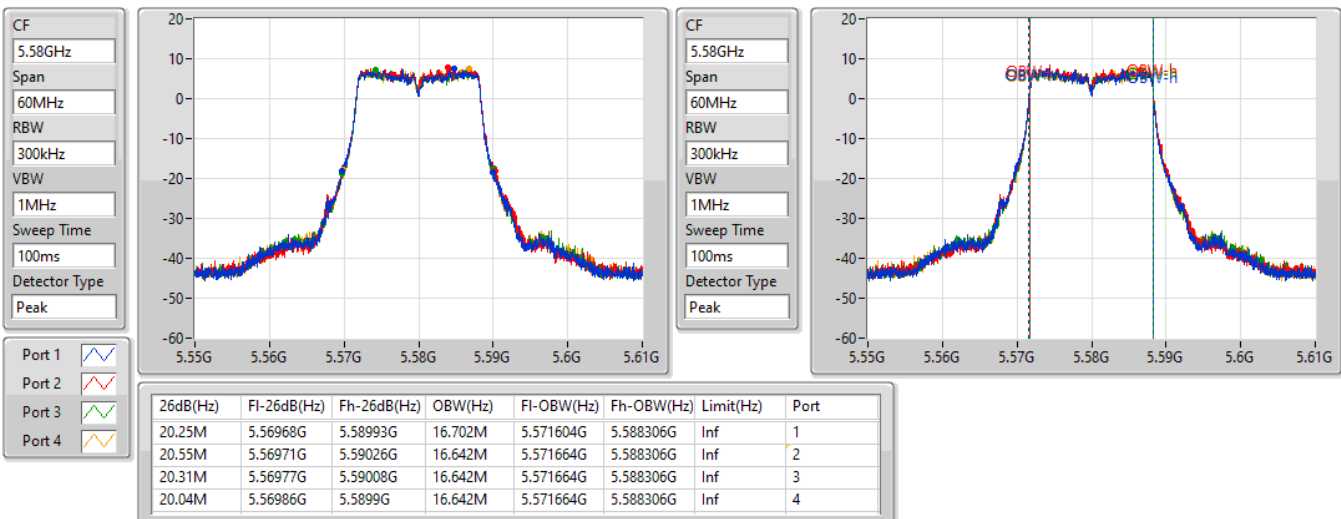

Port X-N dB = Port X 6dB down bandwidth for 5.725-5.85GHz band / 26dB down bandwidth for other band
 Port X-OBW = Port X 99% occupied bandwidth

802.11a_Nss1,(6Mbps)_4TX

EBW

5500MHz

25/01/2022

802.11a_Nss1,(6Mbps)_4TX

EBW

5580MHz

25/01/2022

802.11a_Nss1,(6Mbps)_4TX

EBW

5700MHz

25/01/2022

802.11a_Nss1,(6Mbps)_4TX