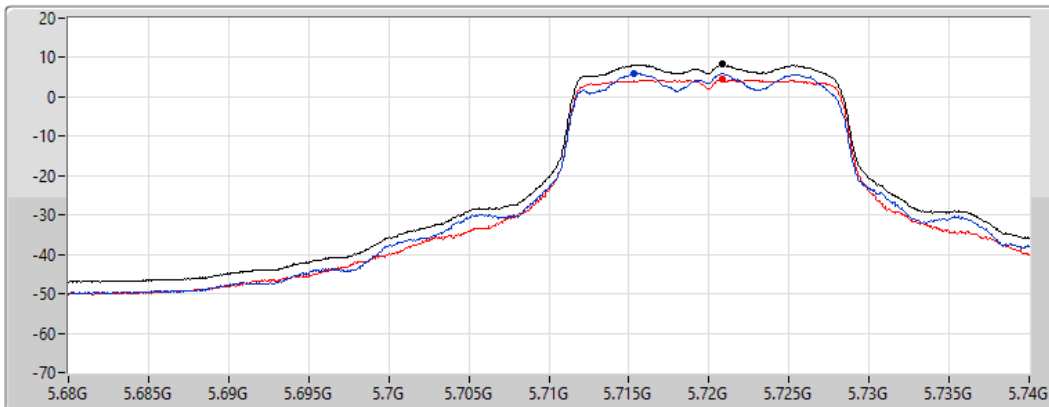

5720MHz Straddle 5.47-5.725GHz

10/02/2022

CF
5.71GHz

Span
60MHz

RBW
1MHz

VBW
3MHz

Sweep Time
20ms

Detector Type
RMS