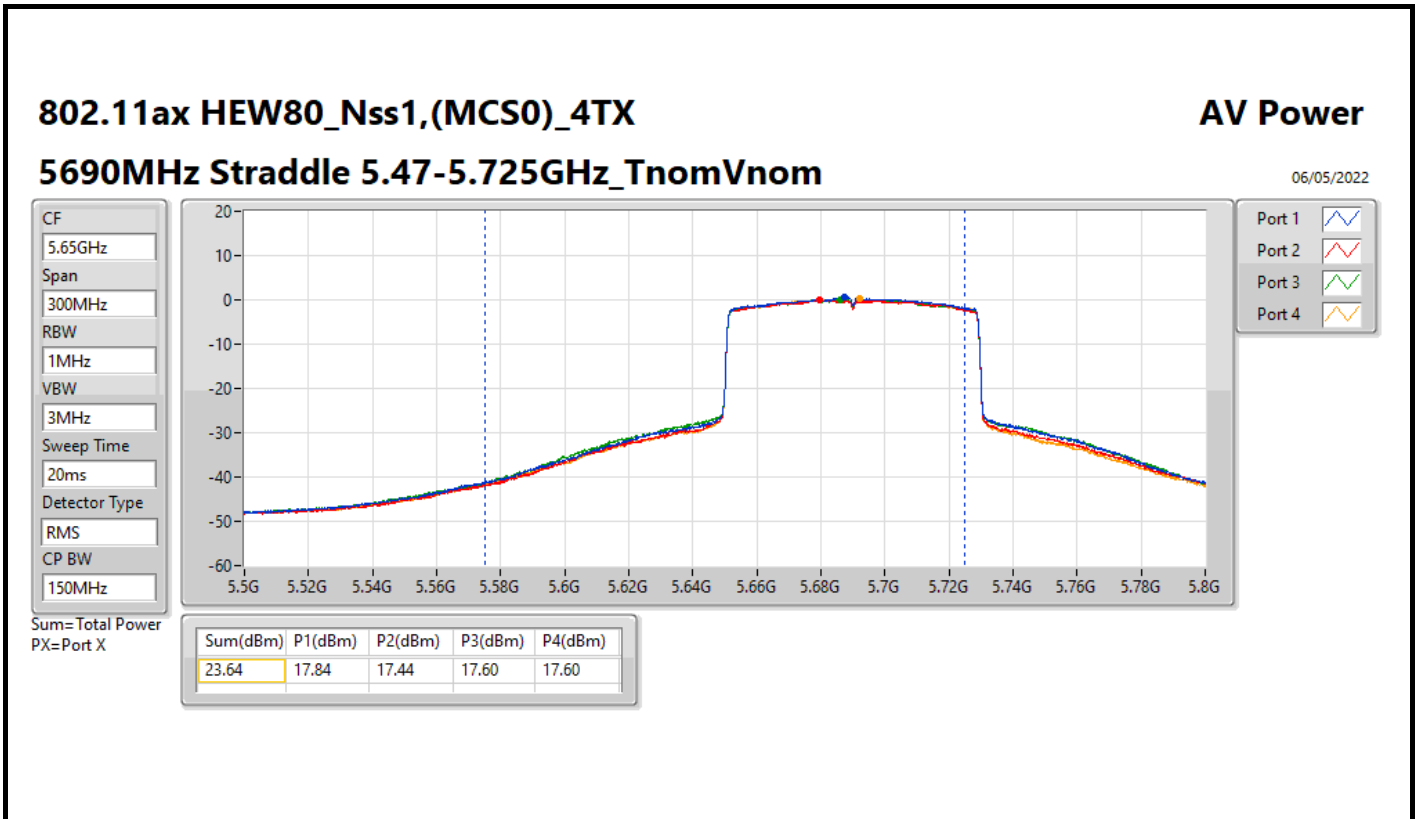

DG = Directional Gain; Port X = Port X output power

<Beamforming Mode>

Summary

Mode	Total Power (dBm)	Total Power (W)
5.47-5.725GHz	-	-
802.11ax HEW20-BF_Nss1,(MCS0)_4TX	20.92	0.12359
802.11ax HEW40-BF_Nss1,(MCS0)_4TX	21.19	0.13152
802.11ax HEW80-BF_Nss1,(MCS0)_4TX	21.16	0.13062
802.11ax HEW160-BF_Nss1,(MCS0)_4TX	16.89	0.04887
5.725-5.85GHz	-	-
802.11ax HEW20-BF_Nss1,(MCS0)_4TX	24.00	0.25119
802.11ax HEW40-BF_Nss1,(MCS0)_4TX	23.96	0.24889
802.11ax HEW80-BF_Nss1,(MCS0)_4TX	23.92	0.24660