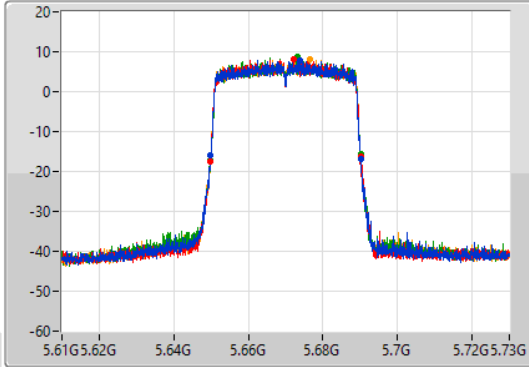

802.11ax HEW40_Nss1,(MCS0)_4TX

EBW

5670MHz

25/01/2022

CF
5.67GHz
Span
120MHz
RBW
500kHz
VBW
2MHz
Sweep Time
100ms
Detector Type
Peak

CF
5.67GHz
Span
120MHz
RBW
1MHz
VBW
3MHz
Sweep Time
100ms
Detector Type
Peak