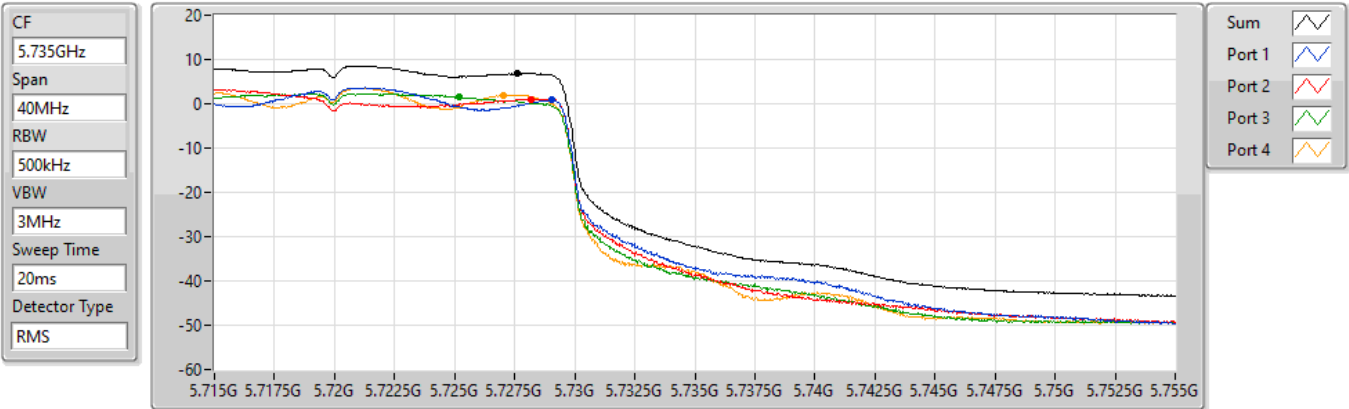

802.11ax HEW20_Nss1,(MCS0)_4TX

PSD

5720MHz Straddle 5.725-5.85GHz

22/01/2022

Sum	PD	Port 1	Port 2	Port 3	Port 4
(dBm/RBW)	(dBm/RBW)	(dBm/RBW)	(dBm/RBW)	(dBm/RBW)	(dBm/RBW)
6.83	6.83	0.87	1.09	1.52	1.97

802.11ax HEW20_Nss1,(MCS0)_4TX

PSD