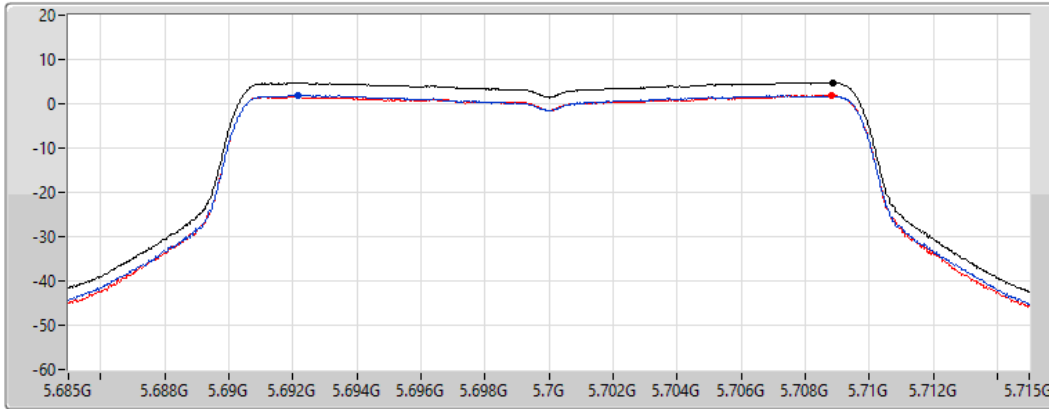

802.11ax HEW20_Nss1,(MCS0)_2TX

PSD

5700MHz

13/02/2022

CF
5.7GHz

Span
30MHz

RBW
1MHz

VBW
3MHz

Sweep Time
20ms

Detector Type
RMS

Sum

Port 1

Port 2

Sum	PD	Port 1	Port 2
(dBm/RBW)	(dBm/RBW)	(dBm/RBW)	(dBm/RBW)
4.83	4.83	1.97	1.91

802.11ax HEW20_Nss1,(MCS0)_2TX

PSD

5720MHz Straddle 5.47-5.725GHz

12/05/2022

CF
5.71GHz

Span
60MHz

RBW
1MHz

VBW
3MHz

Sweep Time
20ms

Detector Type
RMS