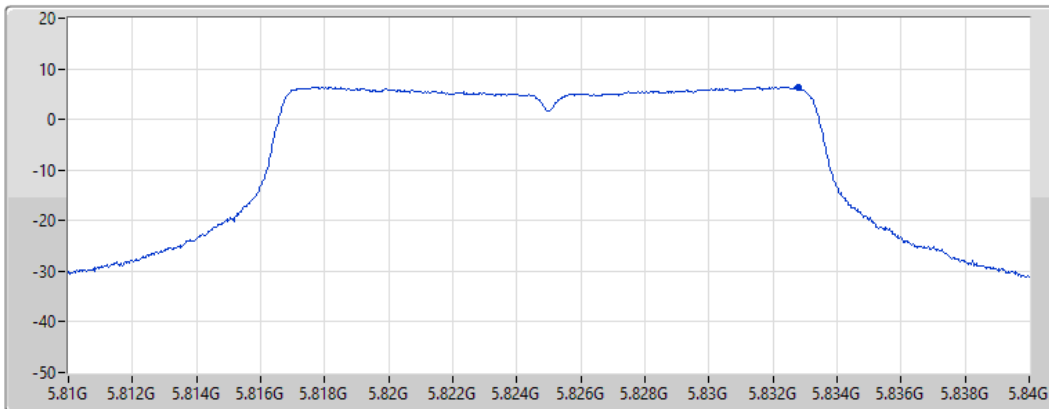

CF
5.825GHz

Span
30MHz

RBW
500kHz

VBW
3MHz

Sweep Time
20ms

Detector Type
RMS

Port 1 

Sum	PD	Port 1
(dBm/RBW)	(dBm/RBW)	(dBm/RBW)
6.45	6.45	6.45