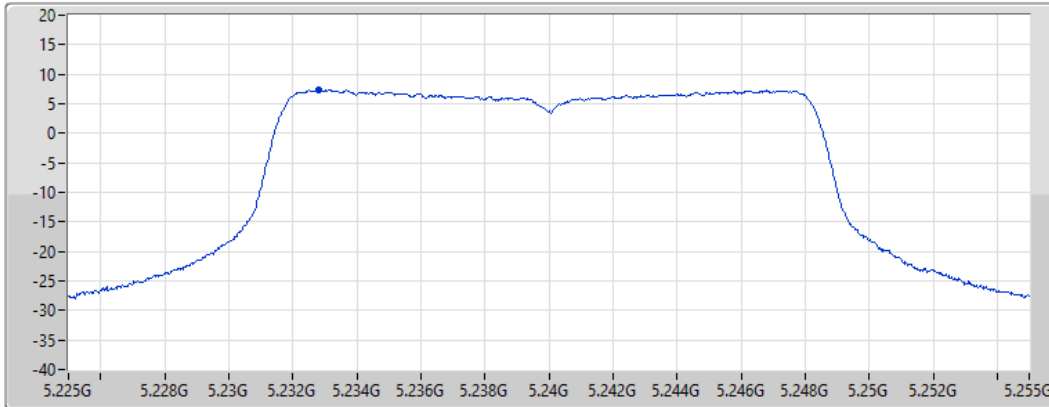

802.11a_Nss1,(6Mbps)_1TX

PSD

5240MHz

01/03/2022

CF
5.24GHz

Span
30MHz

RBW
1MHz

VBW
3MHz

Sweep Time
20ms

Detector Type
RMS

Port 1

Sum	PD	Port 1
(dBm/RBW)	(dBm/RBW)	(dBm/RBW)
7.40	7.40	7.40