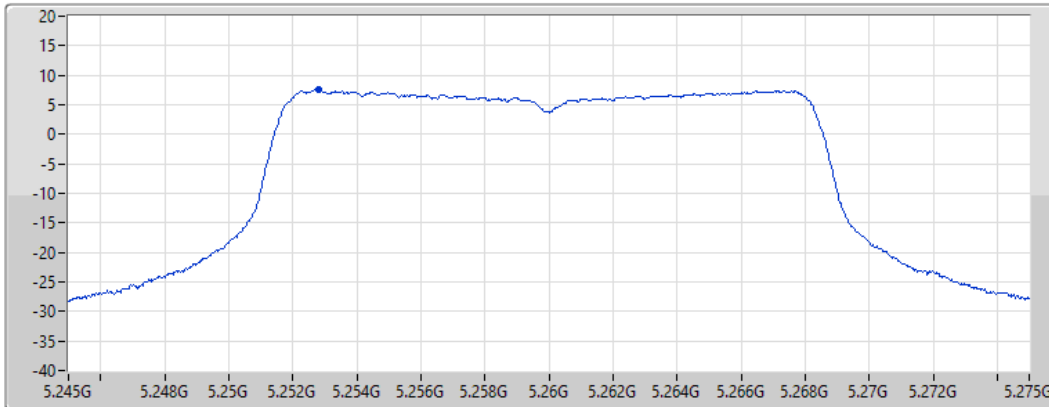

CF
5.26GHz

Span
30MHz

RBW
1MHz

VBW
3MHz

Sweep Time
20ms

Detector Type
RMS

Port 1 

Sum	PD	Port 1
(dBm/RBW)	(dBm/RBW)	(dBm/RBW)
7.50	7.50	7.50