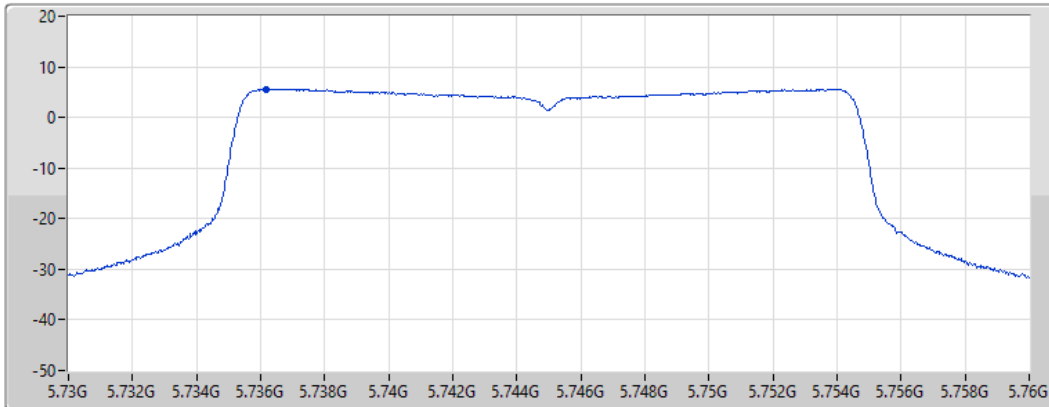

802.11ax HEW20_Nss1,(MCS0)_1TX
5745MHz

PSD

01/03/2022

CF
5.745GHz

Span
30MHz

RBW
500kHz

VBW
3MHz

Sweep Time
20ms

Detector Type
RMS

Port 1

Sum	PD	Port 1
(dBm/RBW)	(dBm/RBW)	(dBm/RBW)
5.58	5.58	5.58