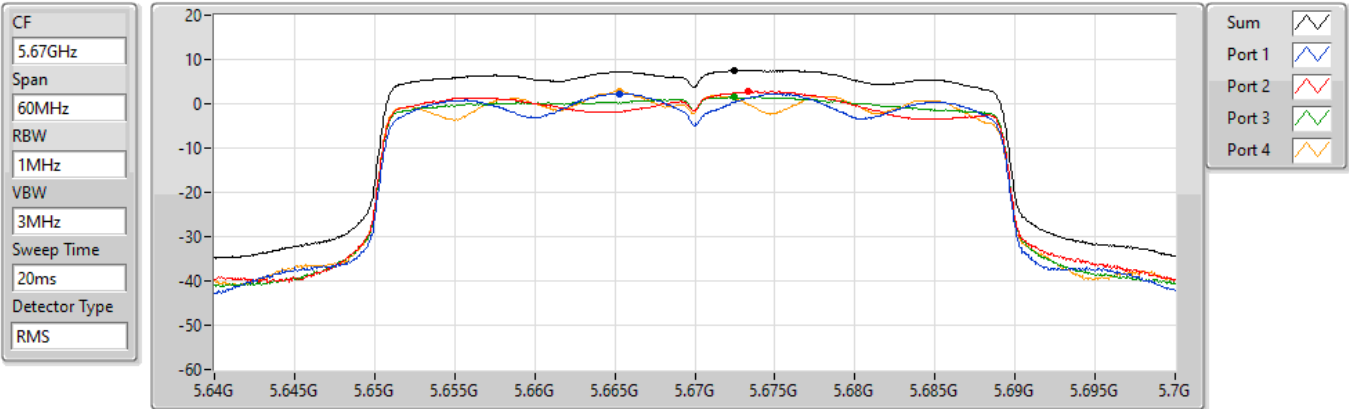

802.11ax HEW40_Nss1,(MCS0)_4TX

PSD

5670MHz

22/01/2022

Sum	PD	Port 1	Port 2	Port 3	Port 4
(dBm/RBW)	(dBm/RBW)	(dBm/RBW)	(dBm/RBW)	(dBm/RBW)	(dBm/RBW)
7.48	7.48	2.32	2.76	1.54	2.81