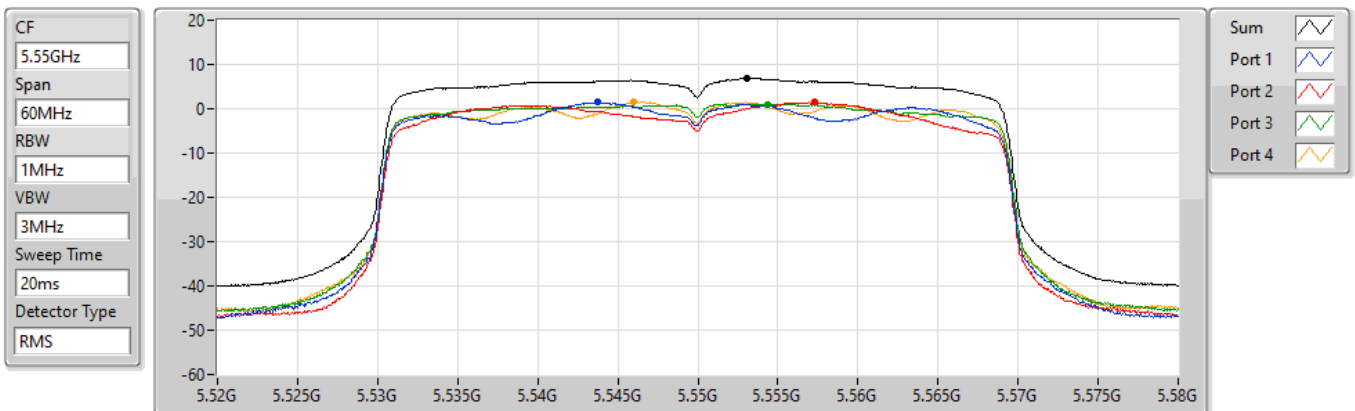

802.11ax HEW40_Nss1,(MCS0)_4TX

PSD

5550MHz

22/01/2022

Sum	PD	Port 1	Port 2	Port 3	Port 4
(dBm/RBW)	(dBm/RBW)	(dBm/RBW)	(dBm/RBW)	(dBm/RBW)	(dBm/RBW)
6.89	6.89	1.51	1.49	1.07	1.66