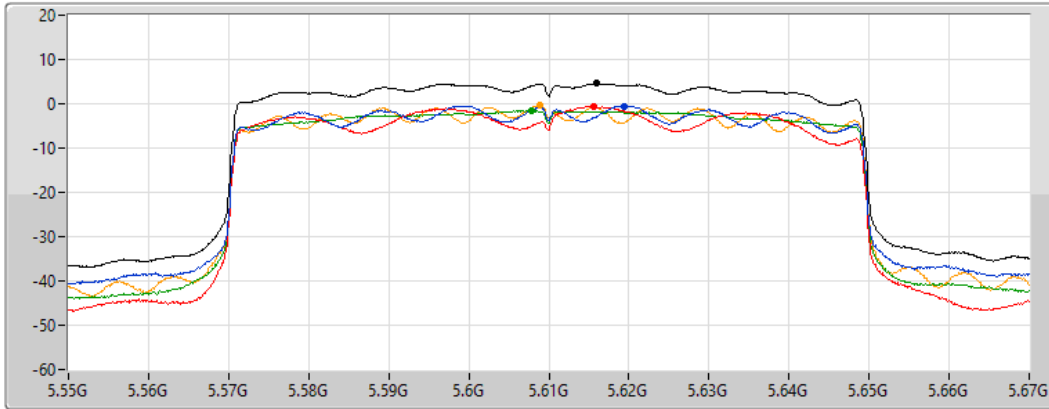

802.11ax HEW80_Nss1,(MCS0)_4TX

PSD

5610MHz

22/01/2022

CF
5.61GHz

Span
120MHz

RBW
1MHz

VBW
3MHz

Sweep Time
20ms

Detector Type
RMS

Sum ☒

Port 1 ☒

Port 2 ☒

Port 3 ☒

Port 4 ☒

Sum	PD	Port 1	Port 2	Port 3	Port 4
(dBm/RBW)	(dBm/RBW)	(dBm/RBW)	(dBm/RBW)	(dBm/RBW)	(dBm/RBW)
4.55	4.55	-0.50	-0.68	-1.49	-0.21