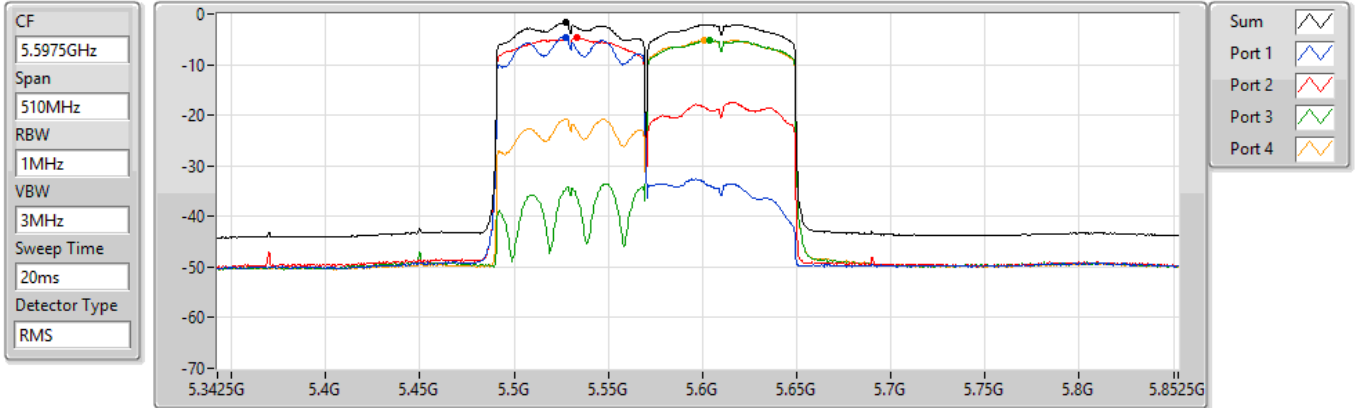

12/05/2022

Sum	PD	Port 1	Port 2	Port 3	Port 4
(dBm/RBW)	(dBm/RBW)	(dBm/RBW)	(dBm/RBW)	(dBm/RBW)	(dBm/RBW)
-5.64	-5.64	-	-	-8.28	-8.89

802.11ax HEW80+80_Nss2,(MCS0)_4TX

PSD

#5530MHz,#5610MHz

12/05/2022

Sum	PD	Port 1	Port 2	Port 3	Port 4
(dBm/RBW)	(dBm/RBW)	(dBm/RBW)	(dBm/RBW)	(dBm/RBW)	(dBm/RBW)
-1.73	-1.73	-4.54	-4.69	-5.23	-5.19