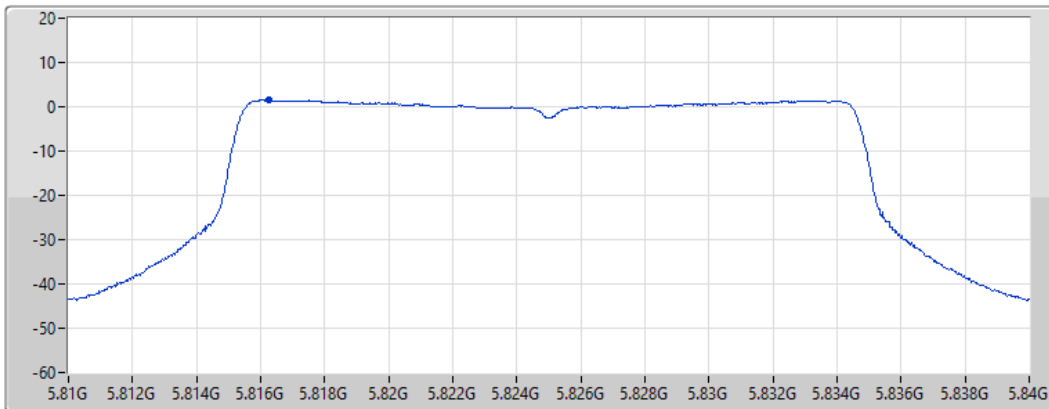

Port 1

Sum	PD	Port 1
(dBm/RBW)	(dBm/RBW)	(dBm/RBW)
1.54	1.54	1.54