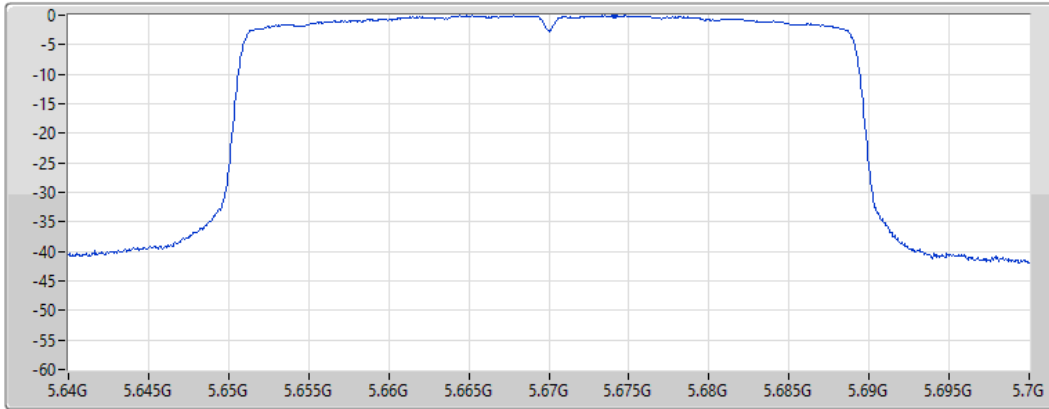

CF
5.67GHz

Span
60MHz

RBW
1MHz

VBW
3MHz

Sweep Time
20ms

Detector Type
RMS

Port 1 

Sum	PD	Port 1
(dBm/RBW)	(dBm/RBW)	(dBm/RBW)
-0.07	-0.07	-0.07