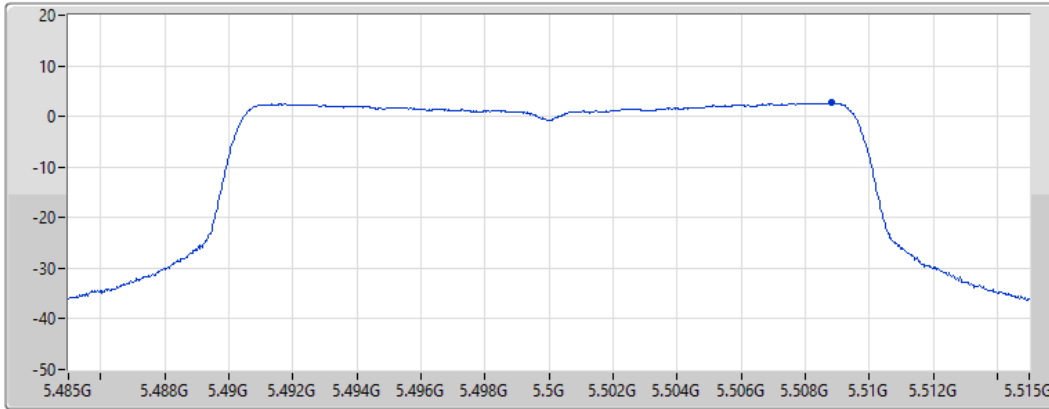

Port 1 

Sum	PD	Port 1
(dBm/RBW)	(dBm/RBW)	(dBm/RBW)
2.76	2.76	2.76

802.11ax HEW20_Nss1,(MCS0)_1TX

PSD

5580MHz

11/02/2022

CF
5.58GHz

Span
30MHz