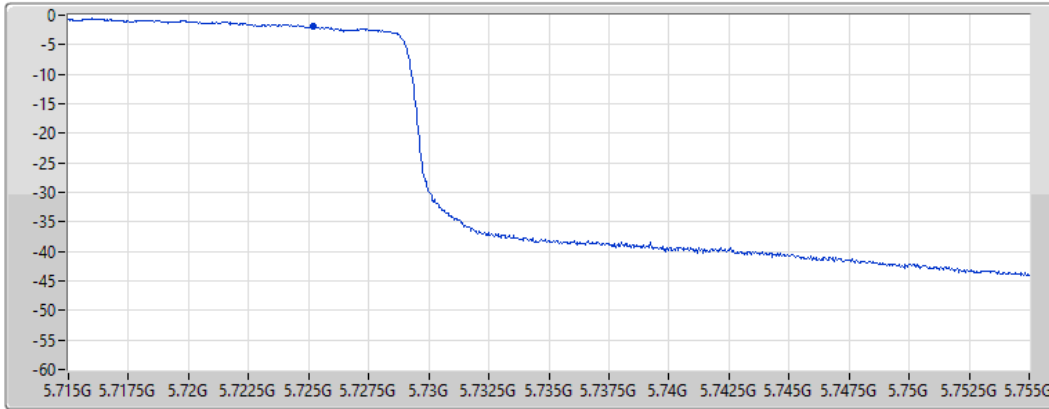

CF
5.735GHz

Span
40MHz

RBW
500kHz

VBW
3MHz

Sweep Time
20ms

Detector Type
RMS

Port 1 

Sum	PD	Port 1
(dBm/RBW)	(dBm/RBW)	(dBm/RBW)
-1.96	-1.96	-1.96