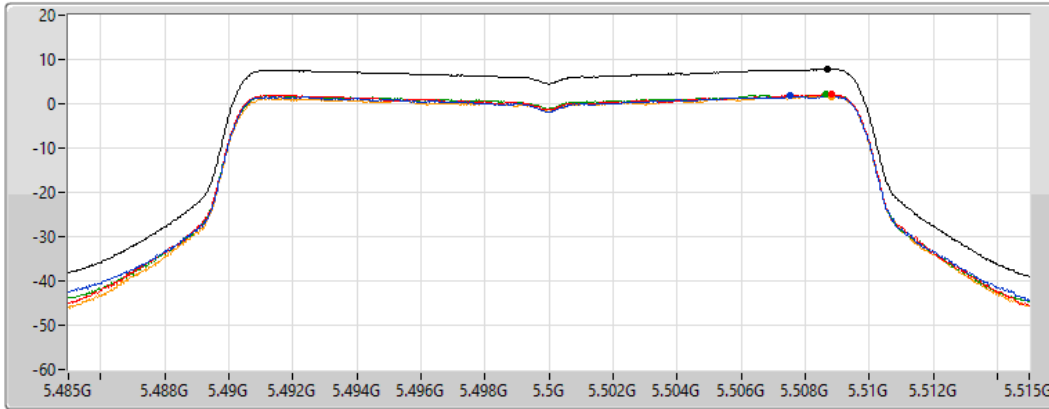

CF
5.5GHz

Span
30MHz

RBW
1MHz

VBW
3MHz

Sweep Time
20ms

Detector Type
RMS

Sum 

Port 1 