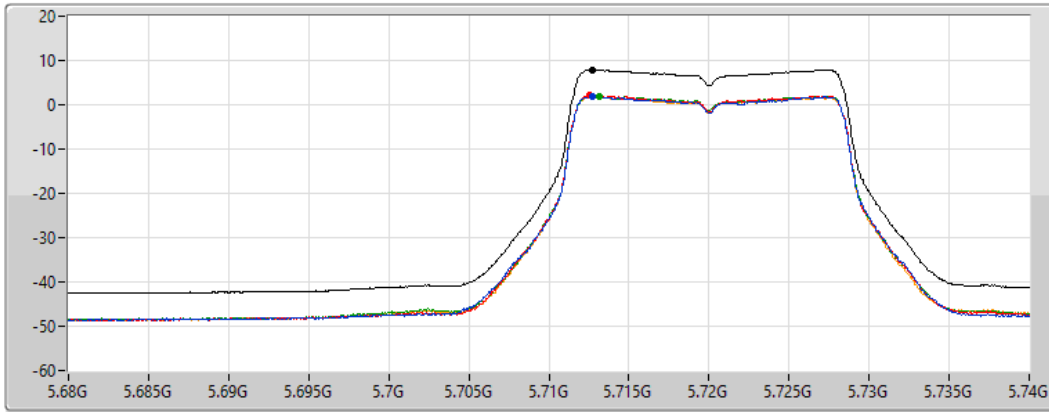

Sum

Port 1

Port 2

Port 3

Port 4

Sum	PD	Port 1	Port 2	Port 3	Port 4
(dBm/RBW)	(dBm/RBW)	(dBm/RBW)	(dBm/RBW)	(dBm/RBW)	(dBm/RBW)
7.94	7.94	1.89	2.16	2.00	1.88