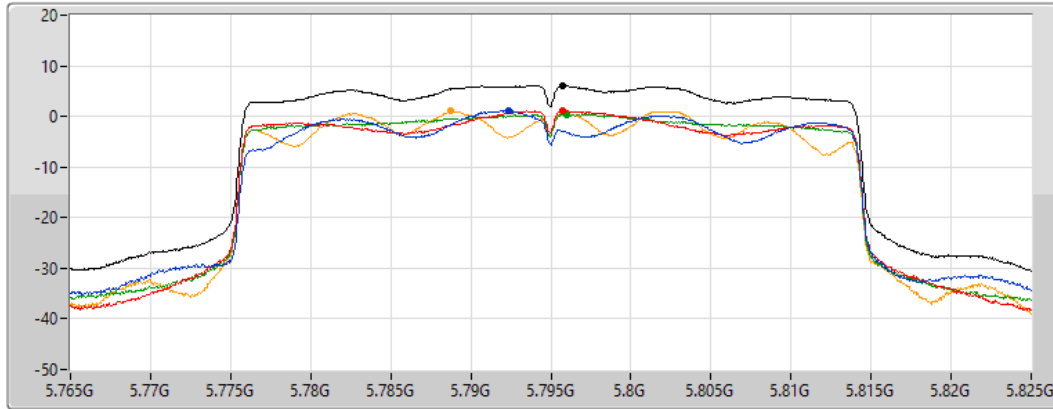

802.11ax HEW40_Nss1,(MCS0)_4TX

PSD

5795MHz

22/01/2022

CF
5.795GHz

Span
60MHz

RBW
500kHz

VBW
3MHz

Sweep Time
20ms

Detector Type
RMS

Sum ☐

Port 1 ☐

Port 2 ☐

Port 3 ☐

Port 4 ☐

Sum	PD	Port 1	Port 2	Port 3	Port 4
(dBm/RBW)	(dBm/RBW)	(dBm/RBW)	(dBm/RBW)	(dBm/RBW)	(dBm/RBW)
6.07	6.07	1.11	1.17	0.41	1.05