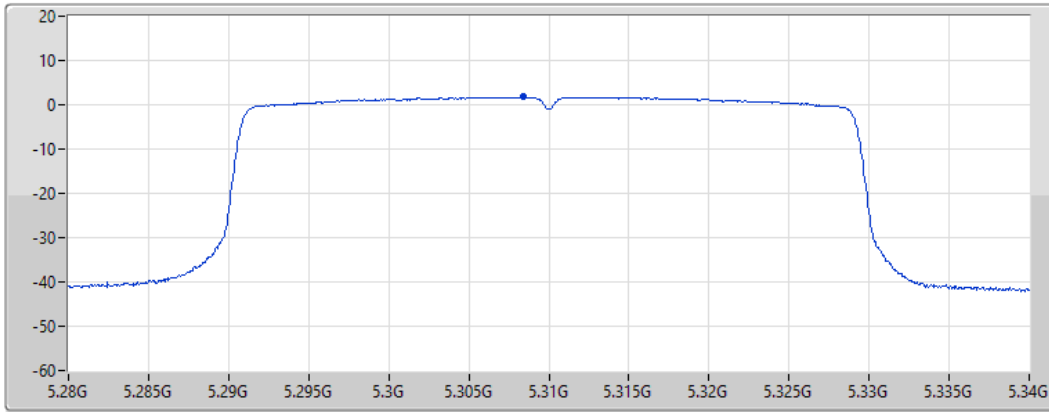

802.11ax HEW40_Nss1,(MCS0)_1TX

PSD

5310MHz

01/03/2022

CF
5.31GHz

Span
60MHz

RBW
1MHz

VBW
3MHz

Sweep Time
20ms

Detector Type
RMS

Port 1

Sum	PD	Port 1
(dBm/RBW)	(dBm/RBW)	(dBm/RBW)
1.74	1.74	1.74