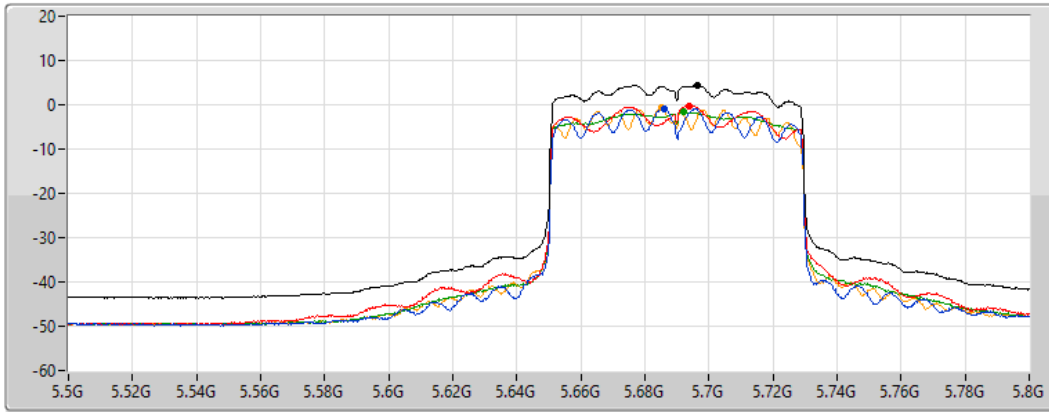

802.11ax HEW80_Nss1,(MCS0)_4TX

PSD

5690MHz Straddle 5.47-5.725GHz

22/01/2022

CF
5.65GHz

Span
300MHz

RBW
1MHz

VBW
3MHz

Sweep Time
20ms

Detector Type
RMS

Sum ☒

Port 1 ☒

Port 2 ☒

Port 3 ☒

Port 4 ☒

Sum	PD	Port 1	Port 2	Port 3	Port 4
(dBm/RBW)	(dBm/RBW)	(dBm/RBW)	(dBm/RBW)	(dBm/RBW)	(dBm/RBW)
4.44	4.44	-0.89	-0.18	-1.67	-0.69