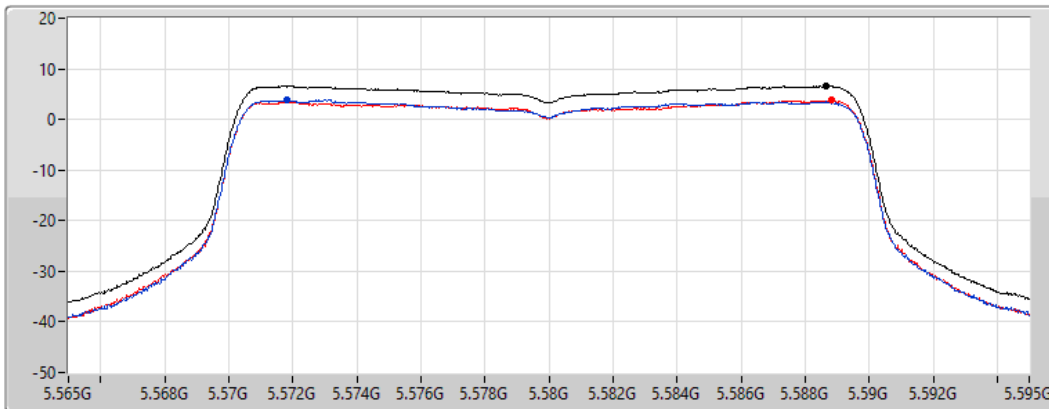

CF
5.58GHz

Span
30MHz

RBW
1MHz

VBW
3MHz

Sweep Time
20ms

Detector Type
RMS

Sum

Port 1