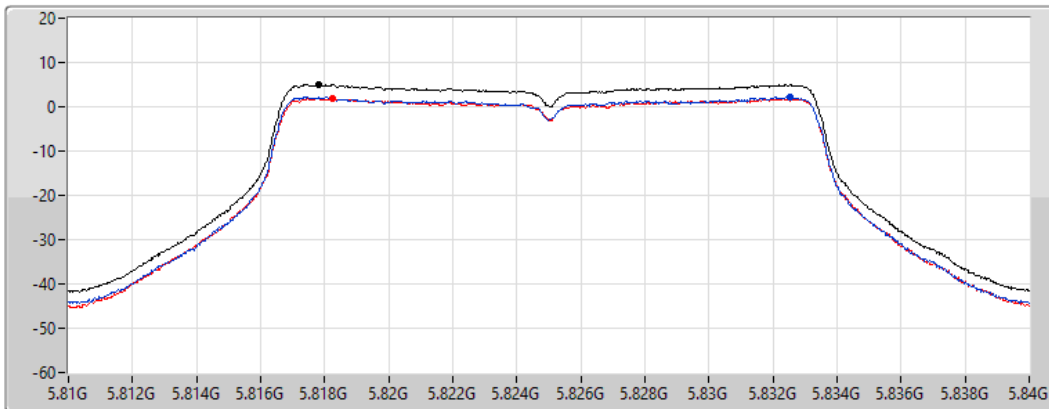

Sum

Port 1

Port 2

Sum	PD	Port 1	Port 2
(dBm/RBW)	(dBm/RBW)	(dBm/RBW)	(dBm/RBW)
4.95	4.95	2.24	1.83