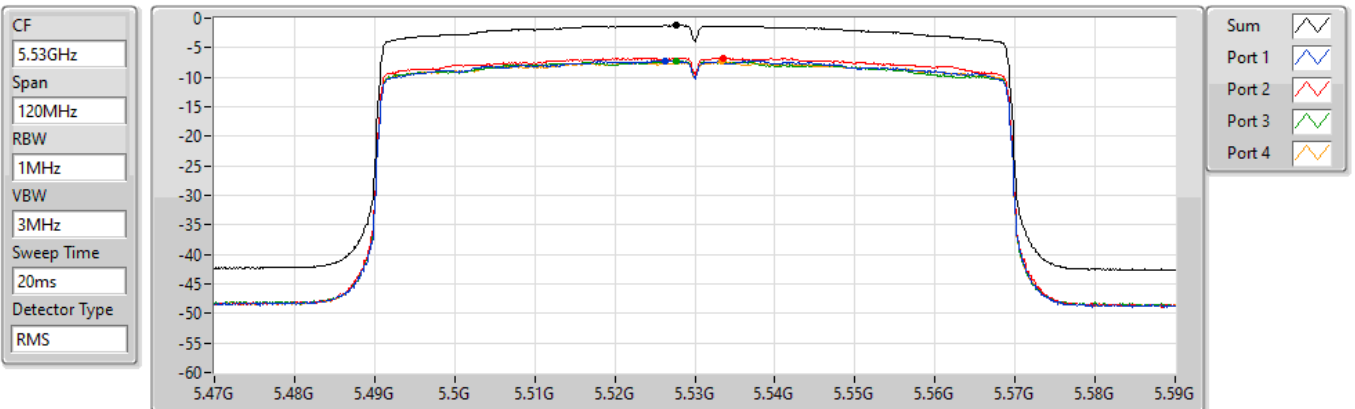

802.11ax HEW80_Nss1,(MCS0)_4TX

PSD

5530MHz

22/03/2022

Sum	PD	Port 1	Port 2	Port 3	Port 4
(dBm/RBW)	(dBm/RBW)	(dBm/RBW)	(dBm/RBW)	(dBm/RBW)	(dBm/RBW)
-1.21	-1.21	-7.16	-6.70	-7.19	-7.29