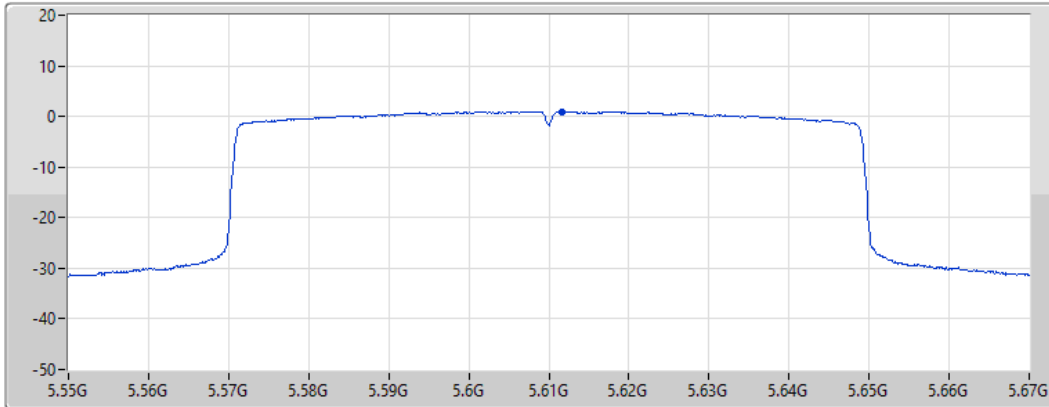

CF
5.61GHz

Span
120MHz

RBW
1MHz

VBW
3MHz

Sweep Time
20ms

Detector Type
RMS

Port 1 

Sum	PD	Port 1
(dBm/RBW)	(dBm/RBW)	(dBm/RBW)
0.98	0.98	0.98