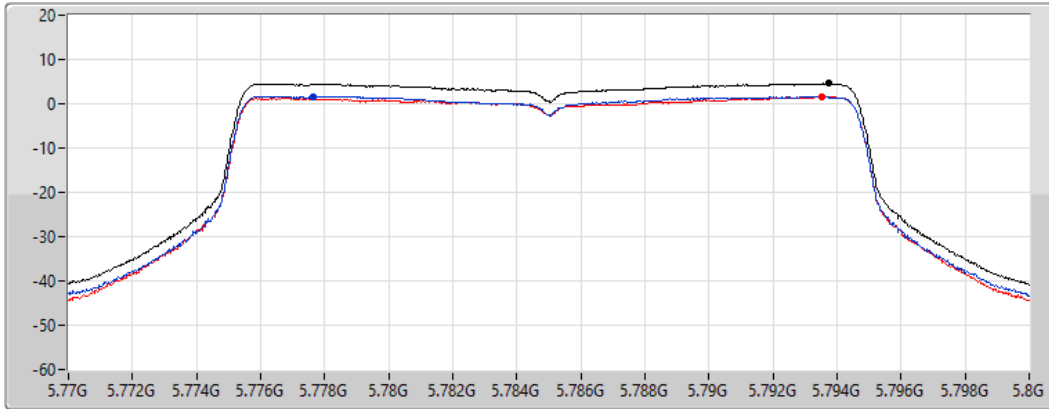

802.11ax HEW20_Nss1,(MCS0)_2TX

PSD

5785MHz

13/02/2022

CF
5.785GHz

Span
30MHz

RBW
500kHz

VBW
3MHz

Sweep Time
20ms

Detector Type
RMS

Sum

Port 1

Port 2

Sum	PD	Port 1	Port 2
(dBm/RBW)	(dBm/RBW)	(dBm/RBW)	(dBm/RBW)
4.55	4.55	1.70	1.59

802.11ax HEW20_Nss1,(MCS0)_2TX

PSD

5825MHz

13/02/2022

CF
5.825GHz

Span
30MHz

RBW
500kHz

VBW
3MHz

Sweep Time
20ms

Detector Type
RMS