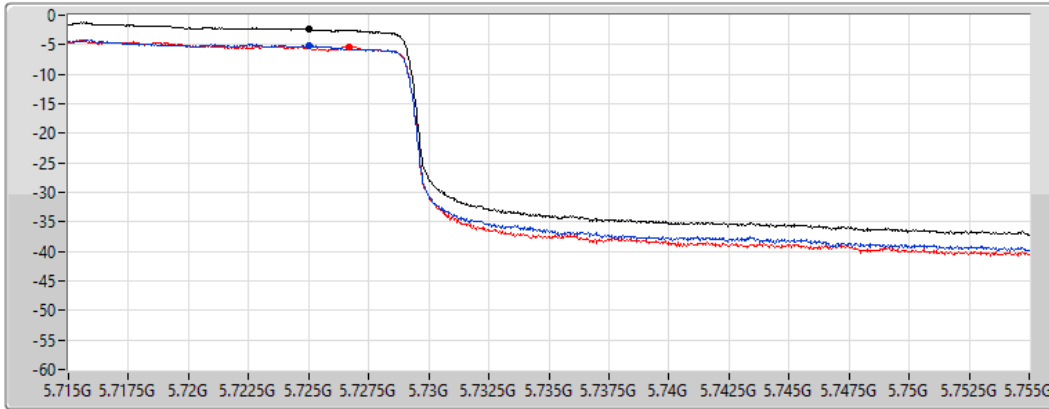

802.11ax HEW80_Nss1,(MCS0)_2TX

PSD

5690MHz Straddle 5.725-5.85GHz

13/02/2022

CF
5.735GHz

Span
40MHz

RBW
500kHz

VBW
3MHz

Sweep Time
20ms

Detector Type
RMS

Sum

Port 1

Port 2

Sum	PD	Port 1	Port 2
(dBm/RBW)	(dBm/RBW)	(dBm/RBW)	(dBm/RBW)
-2.36	-2.36	-5.09	-5.35