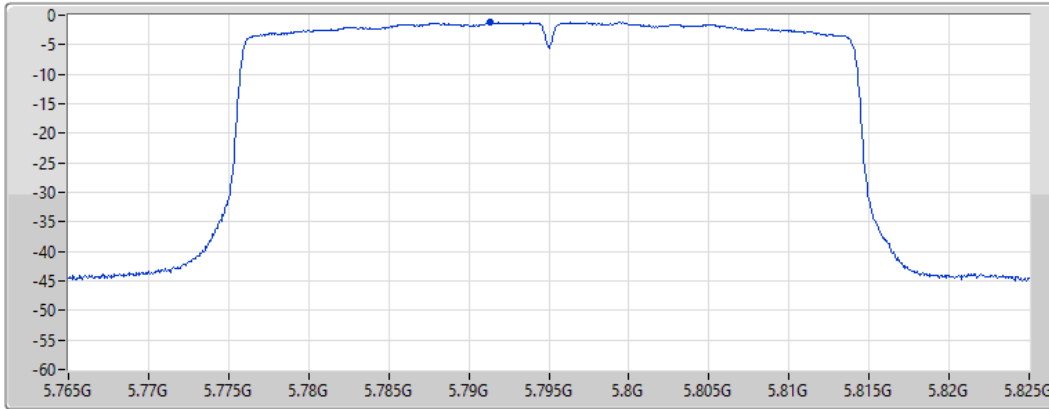

CF
5.795GHz

Span
60MHz

RBW
500kHz

VBW
3MHz

Sweep Time
20ms

Detector Type
RMS

Port 1 

Sum	PD	Port 1
(dBm/RBW)	(dBm/RBW)	(dBm/RBW)
-1.20	-1.20	-1.20