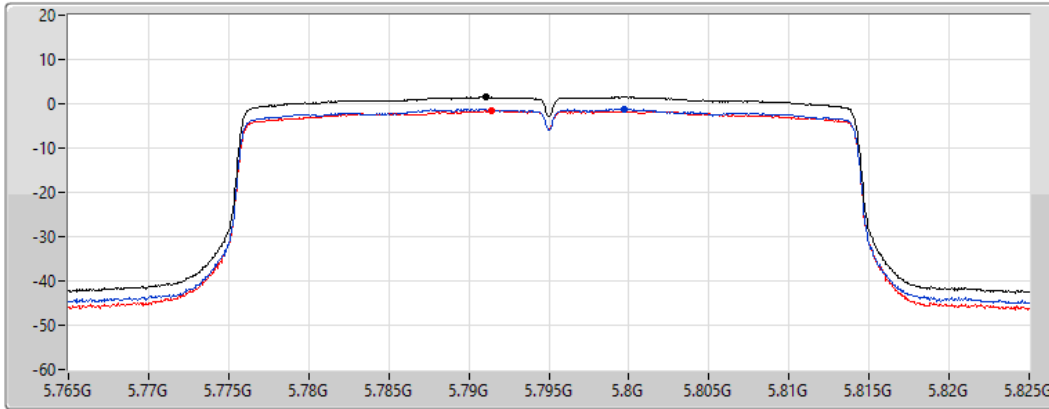

802.11ax HEW40_Nss1,(MCS0)_2TX

PSD

5795MHz

13/02/2022

CF
5.795GHz

Span
60MHz

RBW
500kHz

VBW
3MHz

Sweep Time
20ms

Detector Type
RMS

Sum

Port 1

Port 2

Sum	PD	Port 1	Port 2
(dBm/RBW)	(dBm/RBW)	(dBm/RBW)	(dBm/RBW)
1.57	1.57	-1.11	-1.60