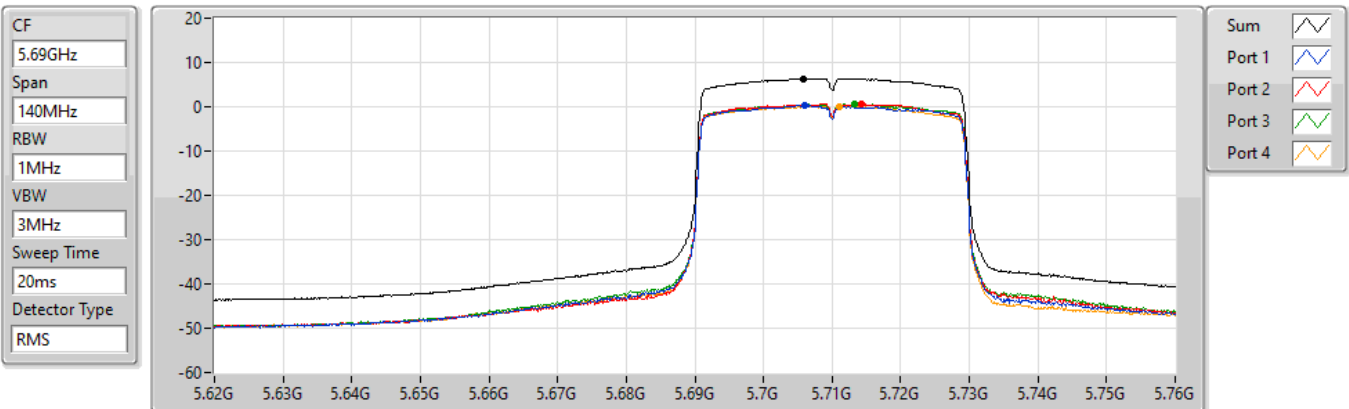

802.11ax HEW40_Nss1,(MCS0)_4TX

PSD

5710MHz Straddle 5.47-5.725GHz

25/01/2022

Sum	PD	Port 1	Port 2	Port 3	Port 4
(dBm/RBW)	(dBm/RBW)	(dBm/RBW)	(dBm/RBW)	(dBm/RBW)	(dBm/RBW)
6.27	6.27	0.25	0.68	0.53	0.15