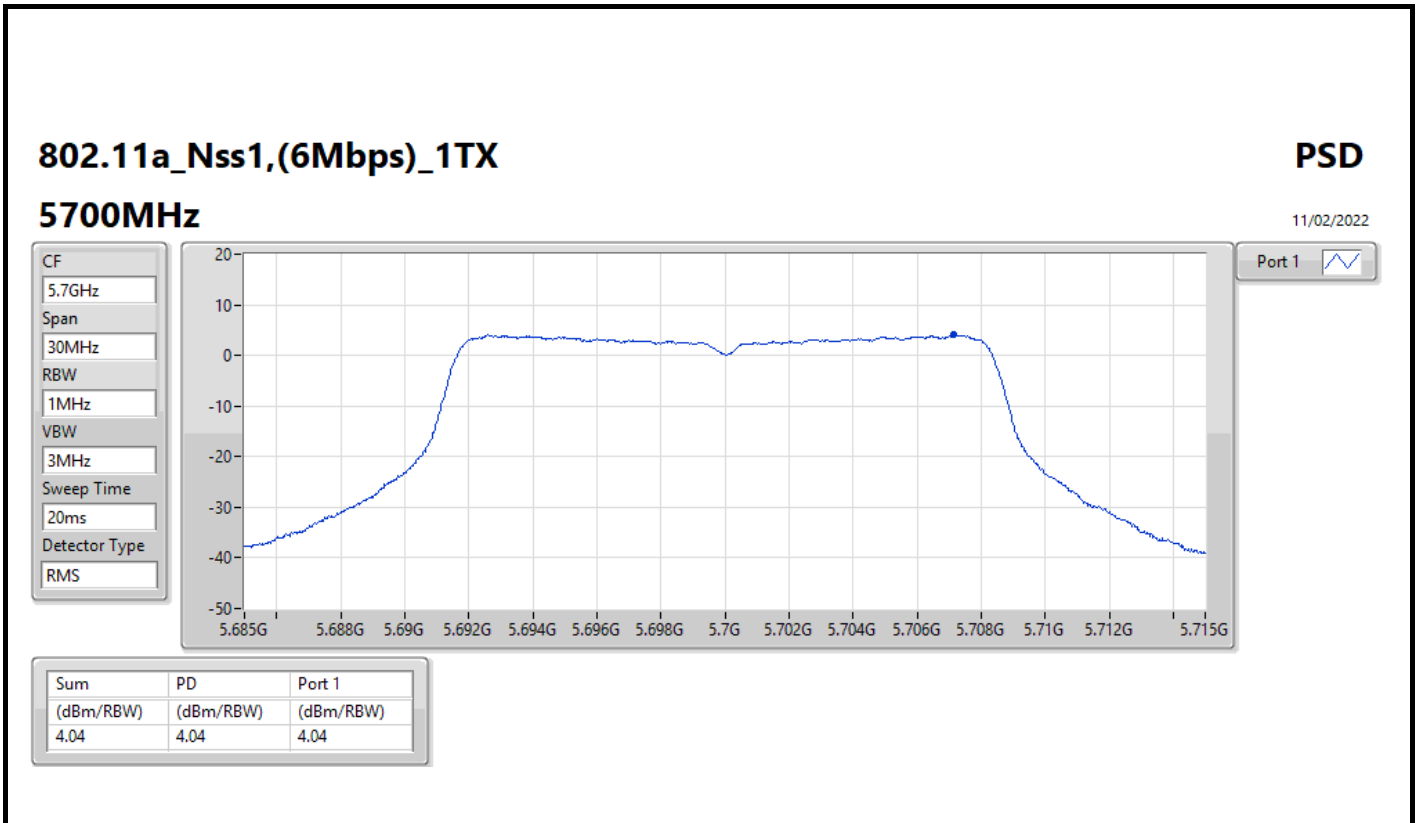

Span
30MHz

RBW
1MHz

VBW
3MHz

Sweep Time
20ms

Detector Type
RMS

Sum	PD	Port 1
(dBm/RBW)	(dBm/RBW)	(dBm/RBW)
3.76	3.76	3.76

802.11a_Nss1,(6Mbps)_1TX

PSD