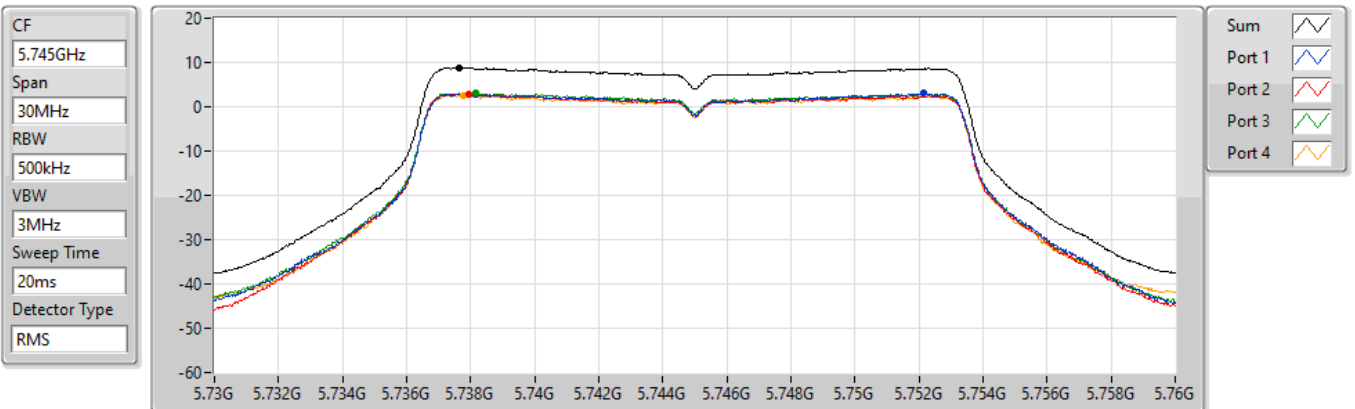

802.11a_Nss1,(6Mbps)_4TX

5745MHz

PSD

25/01/2022

Sum	PD	Port 1	Port 2	Port 3	Port 4
(dBm/RBW)	(dBm/RBW)	(dBm/RBW)	(dBm/RBW)	(dBm/RBW)	(dBm/RBW)
8.84	8.84	3.03	2.95	3.12	2.56