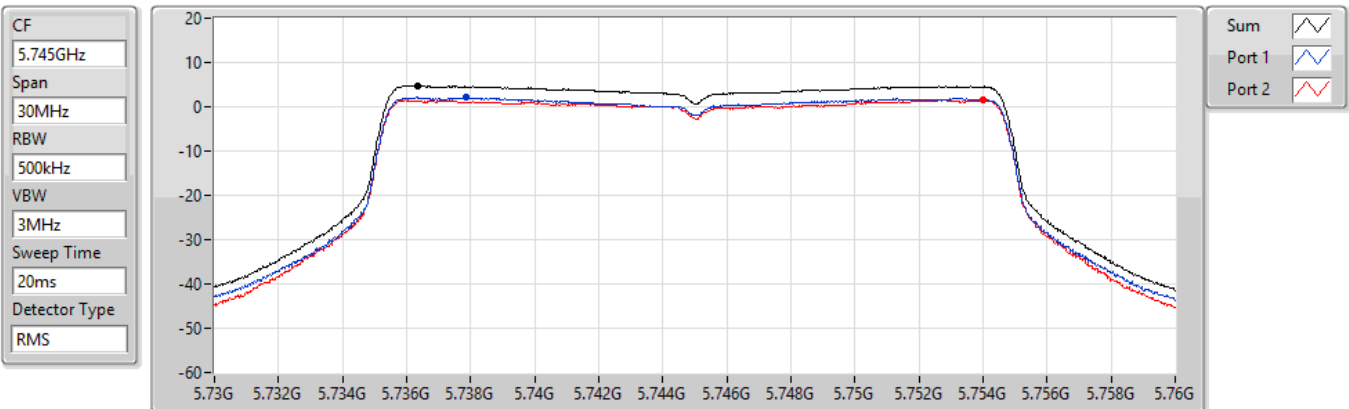

5720MHz Straddle 5.725-5.85GHz

12/05/2022

Sum	PD	Port 1	Port 2
(dBm/RBW)	(dBm/RBW)	(dBm/RBW)	(dBm/RBW)
5.85	5.85	2.76	2.92

802.11ax HEW20_Nss1,(MCS0)_2TX

PSD

5745MHz

13/02/2022

Sum	PD	Port 1	Port 2
(dBm/RBW)	(dBm/RBW)	(dBm/RBW)	(dBm/RBW)
4.73	4.73	2.09	1.59