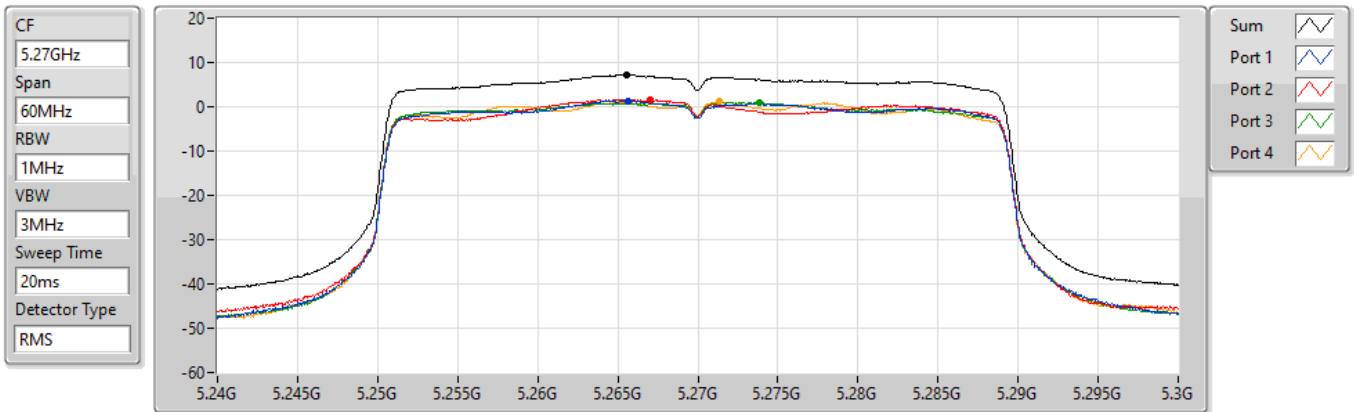

802.11ax HEW40_Nss1,(MCS0)_4TX

PSD

5270MHz

22/01/2022

Sum	PD	Port 1	Port 2	Port 3	Port 4
(dBm/RBW)	(dBm/RBW)	(dBm/RBW)	(dBm/RBW)	(dBm/RBW)	(dBm/RBW)
7.13	7.13	1.30	1.53	0.96	1.11

802.11ax HEW40_Nss1,(MCS0)_4TX