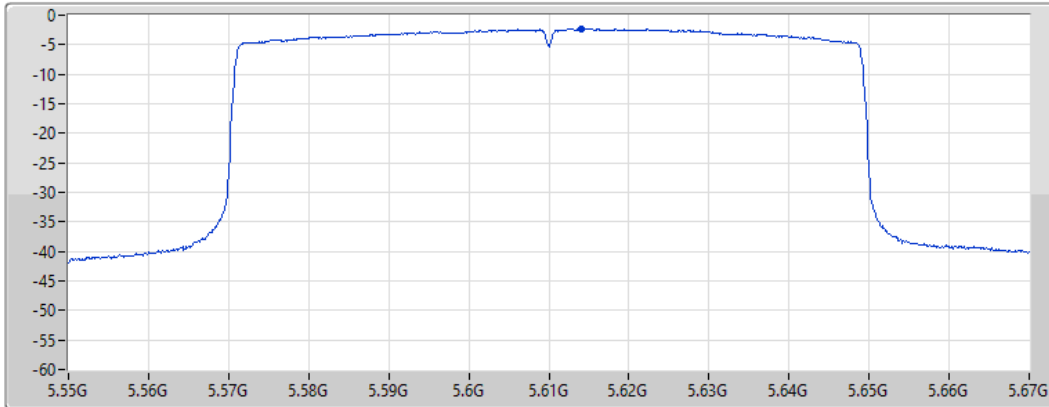

CF
5.61GHz

Span
120MHz

RBW
1MHz

VBW
3MHz

Sweep Time
20ms

Detector Type
RMS

Port 1

Sum	PD	Port 1
(dBm/RBW)	(dBm/RBW)	(dBm/RBW)
-2.25	-2.25	-2.25