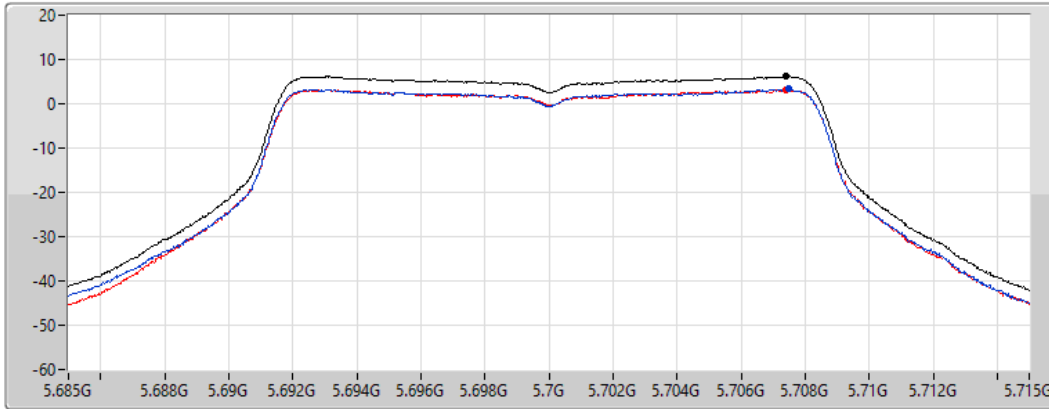

802.11a_Nss1,(6Mbps)_2TX

PSD

5700MHz

13/02/2022

CF
5.7GHz

Span
30MHz

RBW
1MHz

VBW
3MHz

Sweep Time
20ms

Detector Type
RMS

Sum

Port 1

Port 2

Sum	PD	Port 1	Port 2
(dBm/RBW)	(dBm/RBW)	(dBm/RBW)	(dBm/RBW)
6.16	6.16	3.36	3.12

802.11a_Nss1,(6Mbps)_2TX

PSD

5720MHz Straddle 5.47-5.725GHz

12/05/2022

CF
5.71GHz

Span
60MHz

RBW
1MHz

VBW
3MHz

Sweep Time
20ms

Detector Type
RMS