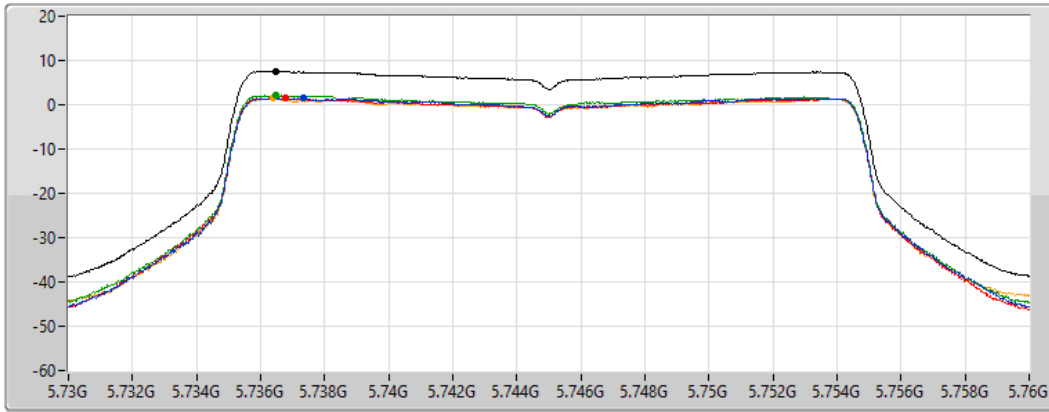

25/01/2022

CF
5.745GHz

Span
30MHz

RBW
500kHz

VBW
3MHz

Sweep Time
20ms

Detector Type
RMS

Sum