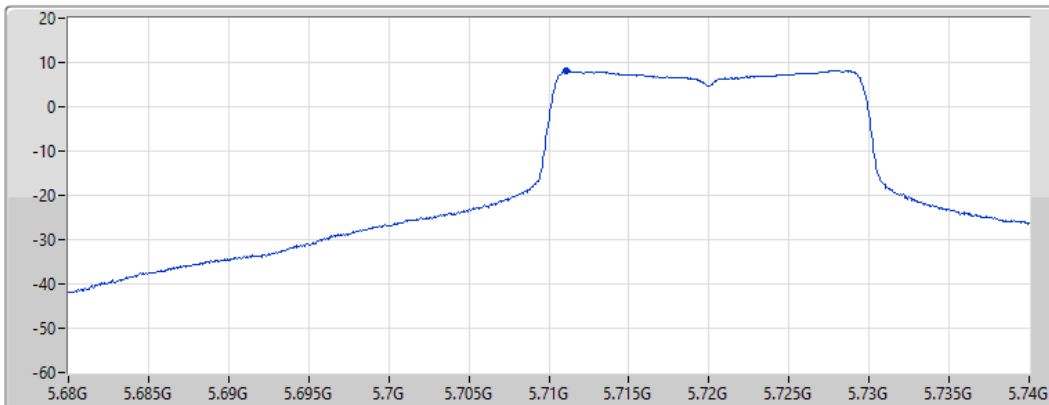

CF
5.71GHz

Span
60MHz

RBW
1MHz

VBW
3MHz

Sweep Time
20ms

Detector Type
RMS

Port 1 

Sum	PD	Port 1
(dBm/RBW)	(dBm/RBW)	(dBm/RBW)
8.03	8.03	8.03