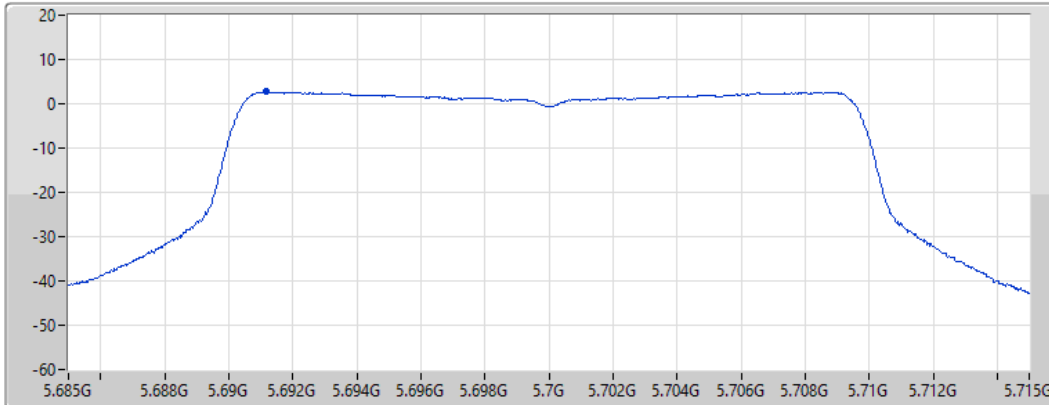

Port 1 

Sum	PD	Port 1
(dBm/RBW)	(dBm/RBW)	(dBm/RBW)
2.76	2.76	2.76

802.11ax HEW20_Nss1,(MCS0)_1TX

PSD

5720MHz Straddle 5.47-5.725GHz

11/02/2022

CF
5.71GHz

Span
60MHz