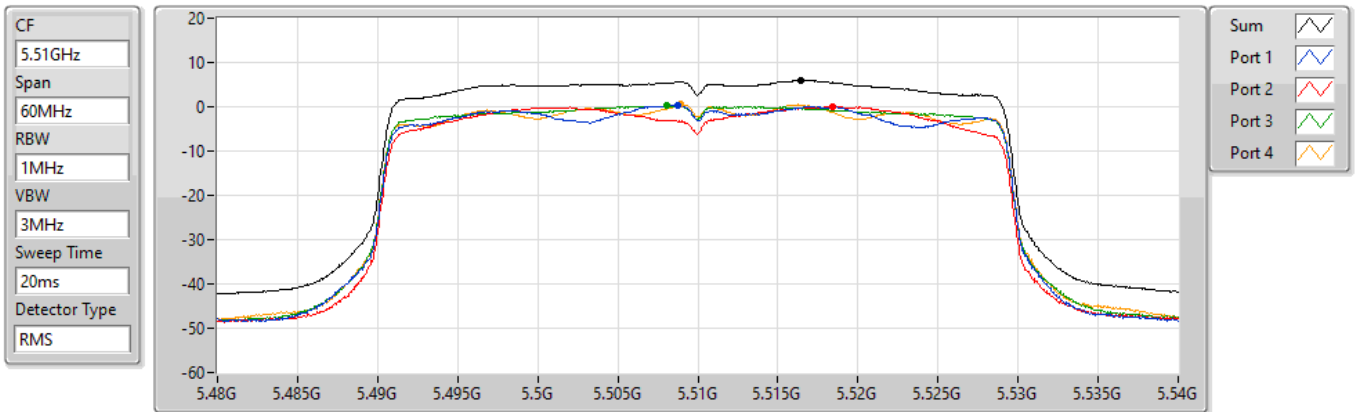

PSD

5310MHz

19/03/2022

Sum	PD	Port 1	Port 2	Port 3	Port 4
(dBm/RBW)	(dBm/RBW)	(dBm/RBW)	(dBm/RBW)	(dBm/RBW)	(dBm/RBW)
6.16	6.16	0.29	0.79	-0.13	0.29

802.11ax HEW40_Nss1,(MCS0)_4TX

PSD

5510MHz

22/01/2022