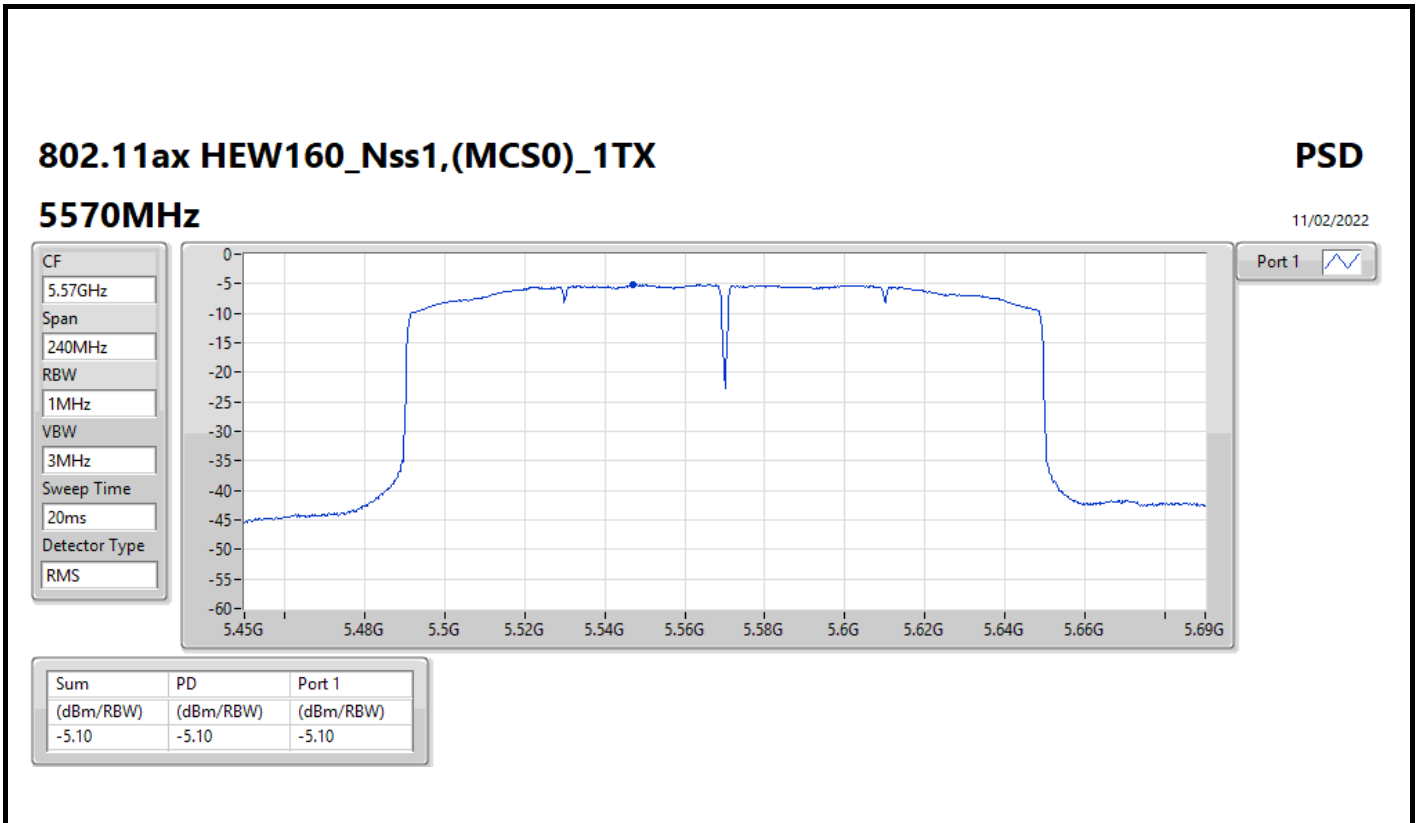

Sweep Time
20ms

Detector Type
RMS

Port 1

Sum	PD	Port 1
(dBm/RBW)	(dBm/RBW)	(dBm/RBW)
-2.00	-2.00	-2.00

Summary

Mode	PD (dBm/RBW)
5.47-5.725GHz	-
802.11a_Nss1,(6Mbps)_2TX	7.33
802.11ax HEW20_Nss1,(MCS0)_2TX	7.22
802.11ax HEW40_Nss1,(MCS0)_2TX	3.86
802.11ax HEW80_Nss1,(MCS0)_2TX	0.91
802.11ax HEW160_Nss1,(MCS0)_2TX	-3.32
5.725-5.85GHz	-
802.11a_Nss1,(6Mbps)_2TX	5.99
802.11ax HEW20_Nss1,(MCS0)_2TX	5.85
802.11ax HEW40_Nss1,(MCS0)_2TX	1.86
802.11ax HEW80_Nss1,(MCS0)_2TX	-1.29