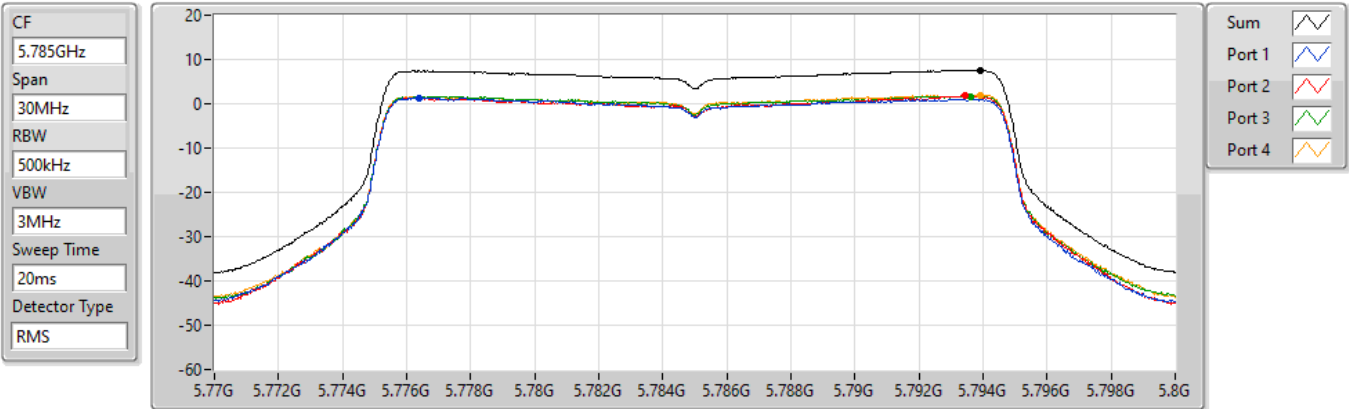

802.11ax HEW20_Nss1,(MCS0)_4TX

PSD

5785MHz

25/01/2022

Sum	PD	Port 1	Port 2	Port 3	Port 4
(dBm/RBW)	(dBm/RBW)	(dBm/RBW)	(dBm/RBW)	(dBm/RBW)	(dBm/RBW)
7.52	7.52	1.37	1.73	1.70	1.99