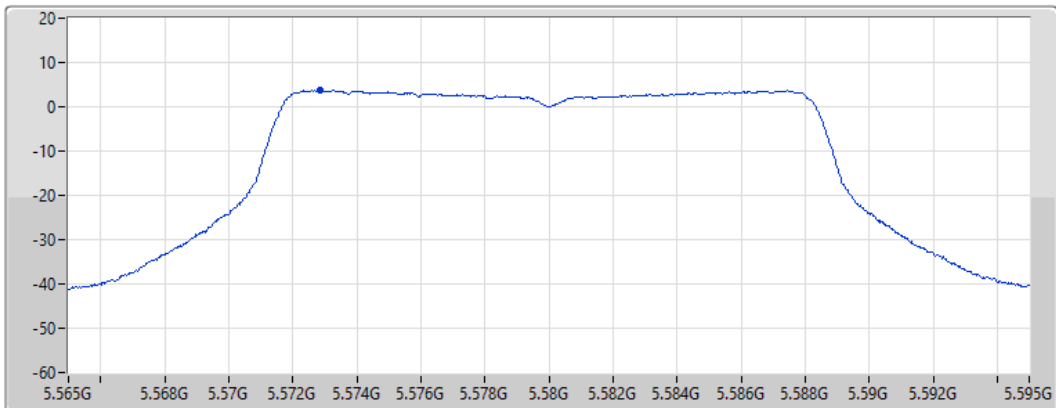

Sweep Time
20ms

Detector Type
RMS

Sum	PD	Port 1
(dBm/RBW)	(dBm/RBW)	(dBm/RBW)
4.12	4.12	4.12

802.11a_Nss1,(6Mbps)_1TX

PSD

5580MHz

11/02/2022

CF
5.58GHz

Span
30MHz

RBW
1MHz

VBW
3MHz

Sweep Time
20ms

Detector Type
RMS

Sum	PD	Port 1
(dBm/RBW)	(dBm/RBW)	(dBm/RBW)
3.76	3.76	3.76

802.11a_Nss1,(6Mbps)_1TX

PSD