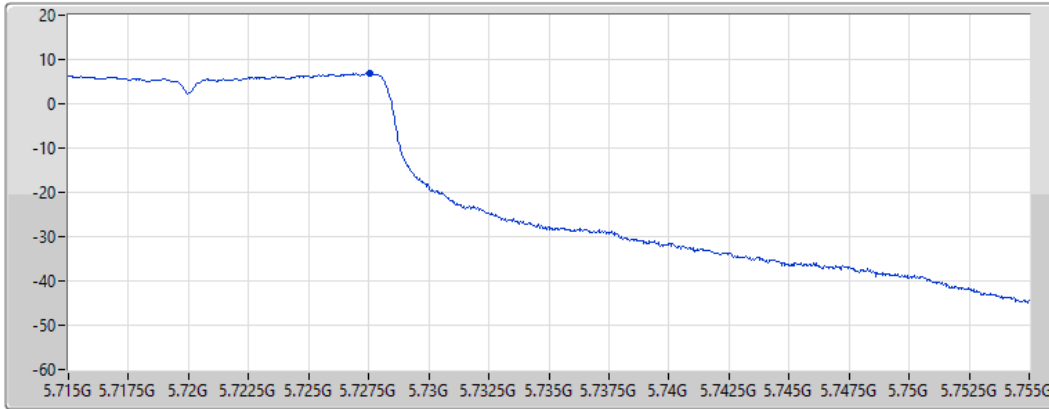

802.11a_Nss1,(6Mbps)_1TX

PSD

5720MHz Straddle 5.725-5.85GHz

01/03/2022

CF
5.735GHz

Span
40MHz

RBW
500kHz

VBW
3MHz

Sweep Time
20ms

Detector Type
RMS

Port 1

Sum	PD	Port 1
(dBm/RBW)	(dBm/RBW)	(dBm/RBW)
6.91	6.91	6.91

802.11a_Nss1,(6Mbps)_1TX

PSD