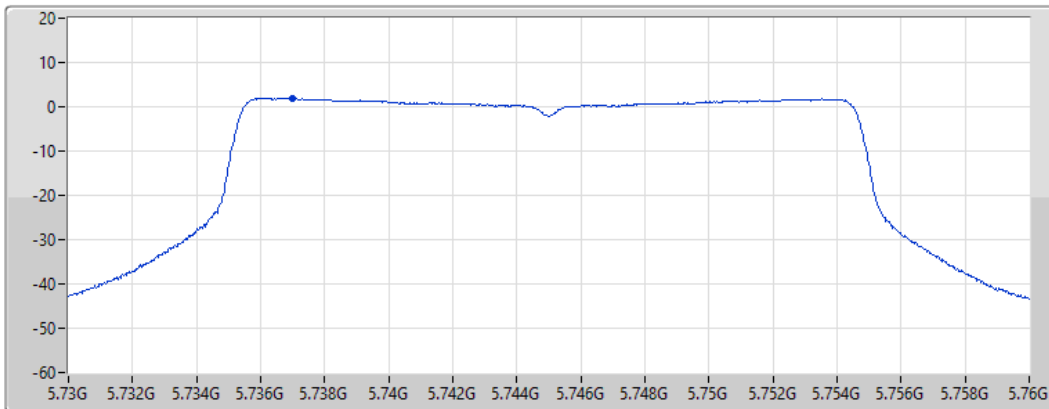

802.11ax HEW20_Nss1,(MCS0)_1TX

PSD

5745MHz

11/02/2022

CF
5.745GHz

Span
30MHz

RBW
500kHz

VBW
3MHz

Sweep Time
20ms

Detector Type
RMS

Port 1

Sum	PD	Port 1
(dBm/RBW)	(dBm/RBW)	(dBm/RBW)
1.94	1.94	1.94