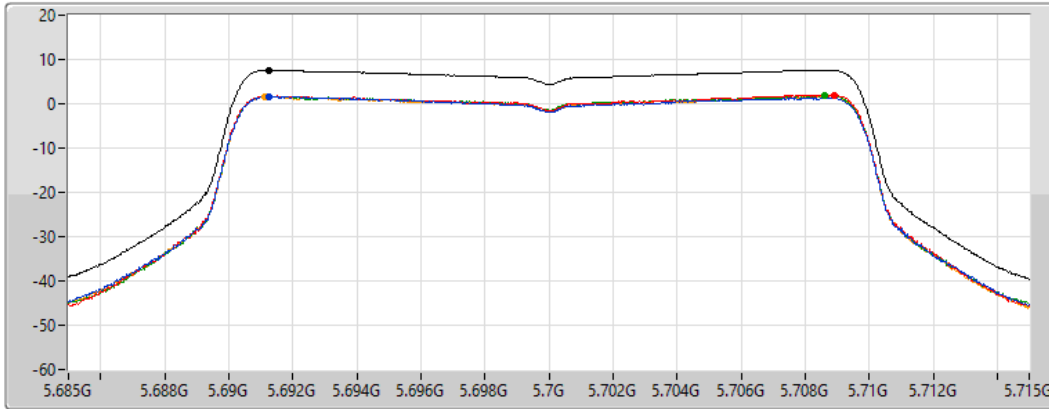

CF
5.7GHz

Span
30MHz

RBW
1MHz

VBW
3MHz

Sweep Time
20ms

Detector Type
RMS

Sum 

Port 1 