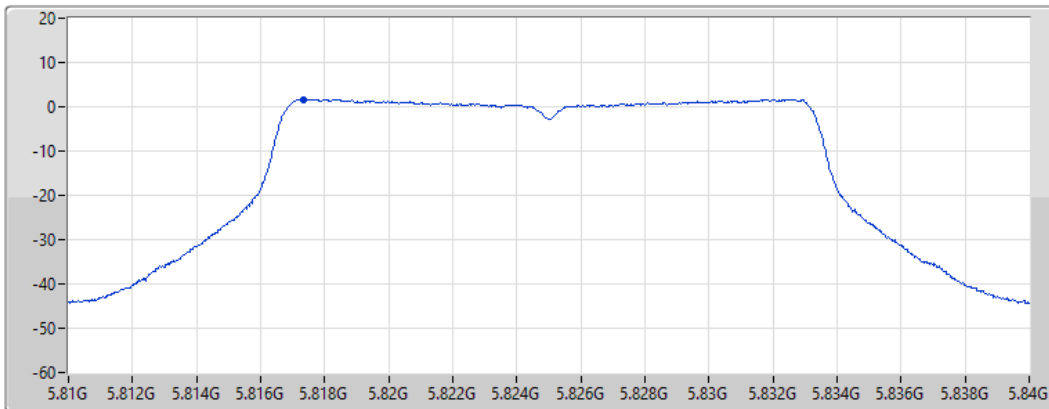

Port 1

Sum	PD	Port 1
(dBm/RBW)	(dBm/RBW)	(dBm/RBW)
1.67	1.67	1.67