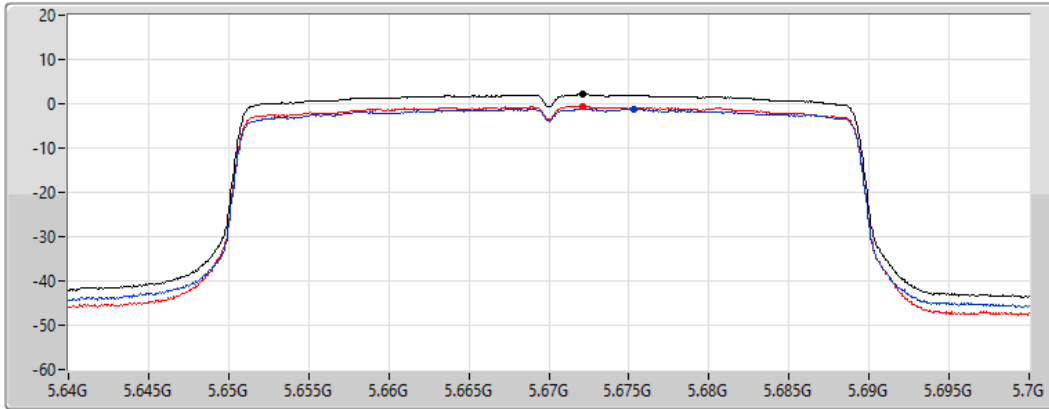

802.11ax HEW40_Nss1,(MCS0)_2TX

PSD

5670MHz

23/03/2022

CF
5.67GHz

Span
60MHz

RBW
1MHz

VBW
3MHz

Sweep Time
20ms

Detector Type
RMS

Sum

Port 1

Port 2

Sum	PD	Port 1	Port 2
(dBm/RBW)	(dBm/RBW)	(dBm/RBW)	(dBm/RBW)
2.14	2.14	-1.20	-0.52