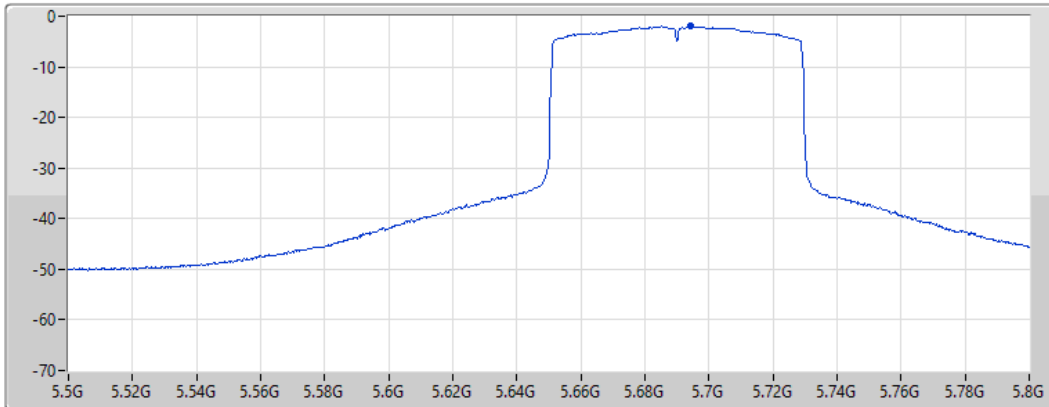

Sweep Time
20ms

Detector Type
RMS

Port 1

Sum	PD	Port 1
(dBm/RBW)	(dBm/RBW)	(dBm/RBW)
-2.00	-2.00	-2.00

Summary

Mode	PD (dBm/RBW)
5.47-5.725GHz	-
802.11a_Nss1,(6Mbps)_2TX	7.33
802.11ax HEW20_Nss1,(MCS0)_2TX	7.22
802.11ax HEW40_Nss1,(MCS0)_2TX	3.86
802.11ax HEW80_Nss1,(MCS0)_2TX	0.91
802.11ax HEW160_Nss1,(MCS0)_2TX	-3.32
5.725-5.85GHz	-
802.11a_Nss1,(6Mbps)_2TX	5.99
802.11ax HEW20_Nss1,(MCS0)_2TX	5.85
802.11ax HEW40_Nss1,(MCS0)_2TX	1.86
802.11ax HEW80_Nss1,(MCS0)_2TX	-1.29