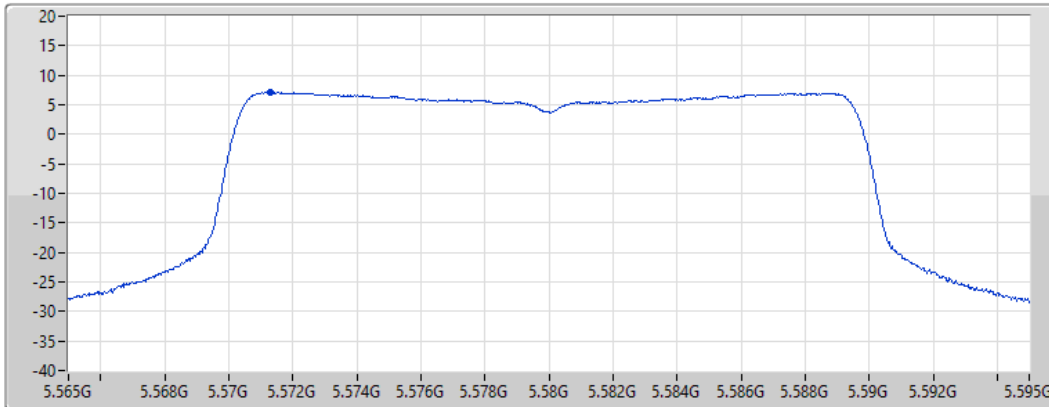

CF
5.58GHz

Span
30MHz

RBW
1MHz

VBW
3MHz

Sweep Time
20ms

Detector Type
RMS

Port 1 

Sum	PD	Port 1
(dBm/RBW)	(dBm/RBW)	(dBm/RBW)
7.08	7.08	7.08