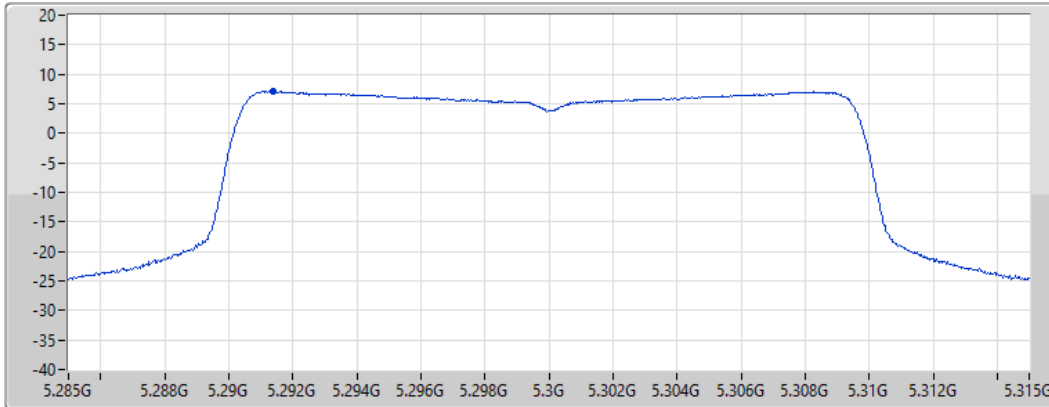

802.11ax HEW20_Nss1,(MCS0)_1TX

PSD

5300MHz

01/03/2022

CF
5.3GHz

Span
30MHz

RBW
1MHz

VBW
3MHz

Sweep Time
20ms

Detector Type
RMS

Port 1

Sum	PD	Port 1
(dBm/RBW)	(dBm/RBW)	(dBm/RBW)
7.12	7.12	7.12