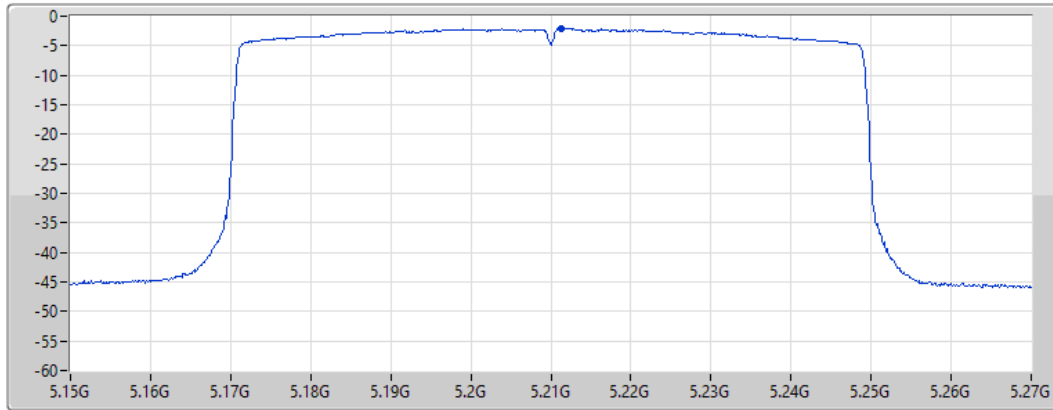

802.11ax HEW80_Nss1,(MCS0)_1TX

PSD

5210MHz

01/03/2022

CF
5.21GHz

Span
120MHz

RBW
1MHz

VBW
3MHz

Sweep Time
20ms

Detector Type
RMS

Port 1

Sum	PD	Port 1
(dBm/RBW)	(dBm/RBW)	(dBm/RBW)
-2.04	-2.04	-2.04