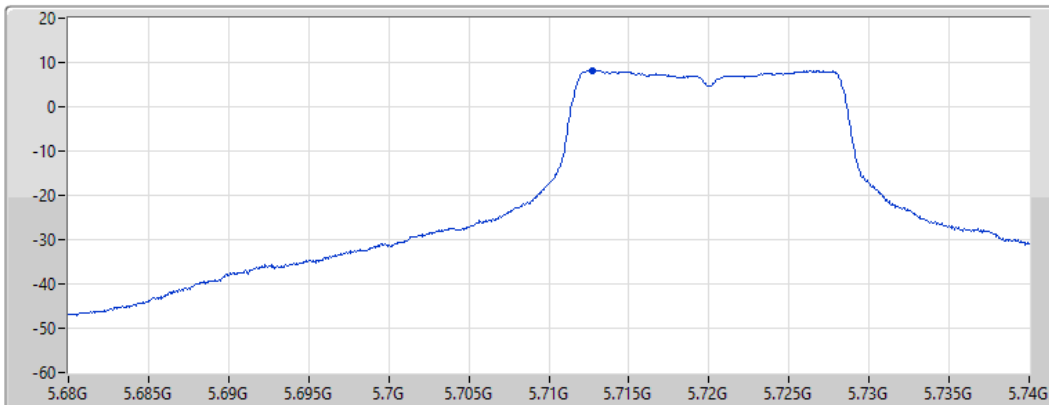

CF
5.71GHz

Span
60MHz

RBW
1MHz

VBW
3MHz

Sweep Time
20ms

Detector Type
RMS

Port 1 

Sum	PD	Port 1
(dBm/RBW)	(dBm/RBW)	(dBm/RBW)
8.23	8.23	8.23