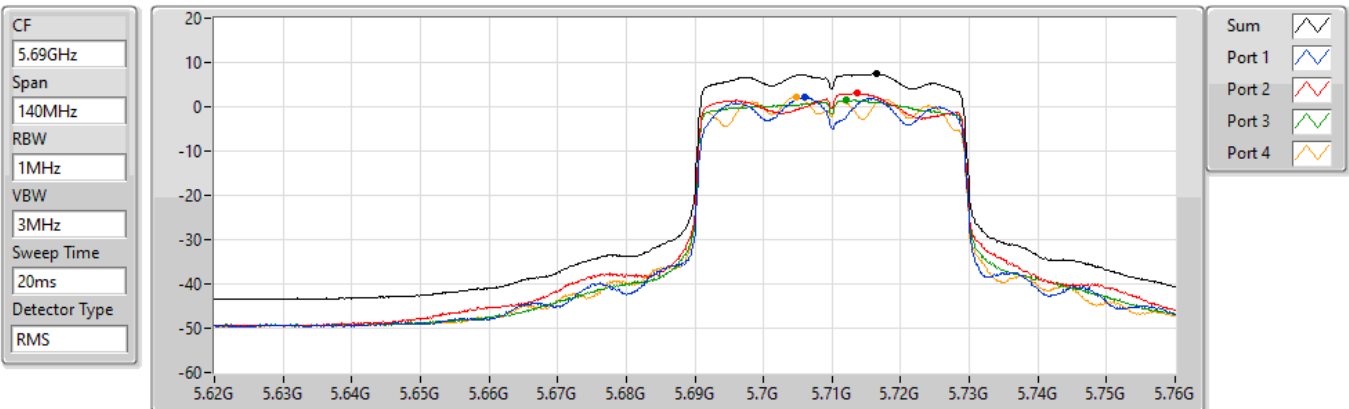

802.11ax HEW40_Nss1,(MCS0)_4TX

PSD

5710MHz Straddle 5.47-5.725GHz

22/01/2022

Sum	PD	Port 1	Port 2	Port 3	Port 4
(dBm/RBW)	(dBm/RBW)	(dBm/RBW)	(dBm/RBW)	(dBm/RBW)	(dBm/RBW)
7.47	7.47	2.27	3.04	1.47	2.24