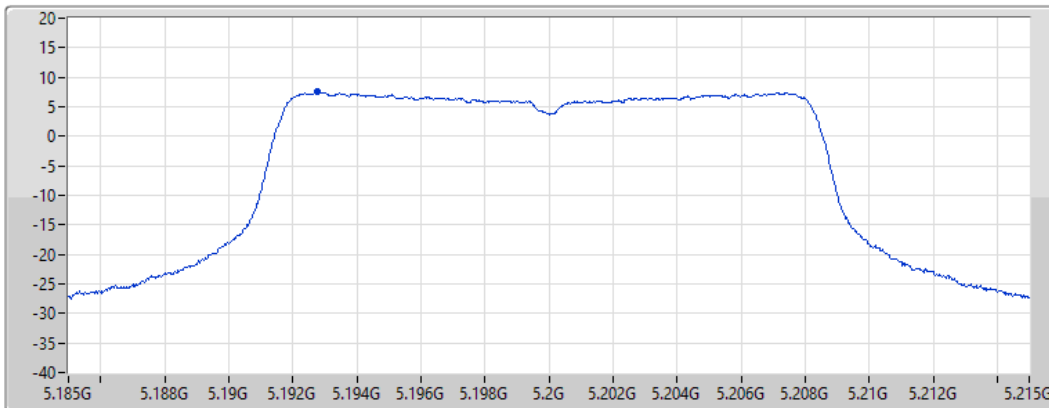

CF
5.2GHz

Span
30MHz

RBW
1MHz

VBW
3MHz

Sweep Time
20ms

Detector Type
RMS

Port 1 

Sum	PD	Port 1
(dBm/RBW)	(dBm/RBW)	(dBm/RBW)
7.48	7.48	7.48