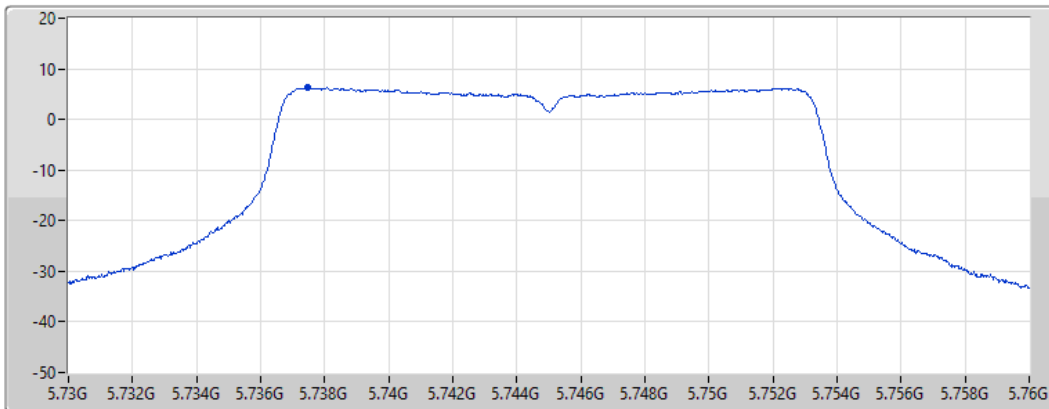

CF
5.745GHz

Span
30MHz

RBW
500kHz

VBW
3MHz

Sweep Time
20ms

Detector Type
RMS

Port 1 

Sum	PD	Port 1
(dBm/RBW)	(dBm/RBW)	(dBm/RBW)
6.28	6.28	6.28