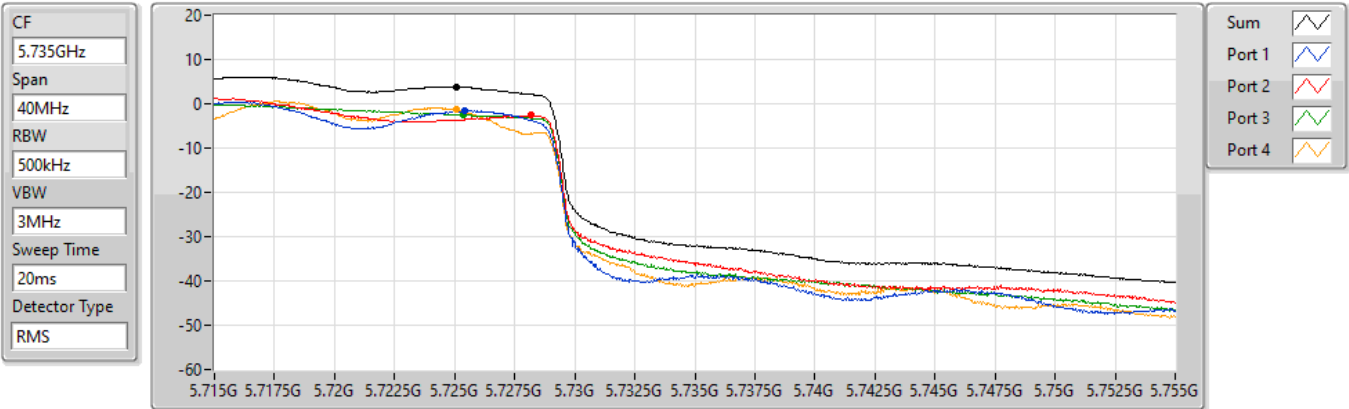

PSD

5710MHz Straddle 5.47-5.725GHz

22/01/2022

Sum	PD	Port 1	Port 2	Port 3	Port 4
(dBm/RBW)	(dBm/RBW)	(dBm/RBW)	(dBm/RBW)	(dBm/RBW)	(dBm/RBW)
7.47	7.47	2.27	3.04	1.47	2.24

802.11ax HEW40_Nss1,(MCS0)_4TX

PSD

5710MHz Straddle 5.725-5.85GHz

22/01/2022

Sum	PD	Port 1	Port 2	Port 3	Port 4
(dBm/RBW)	(dBm/RBW)	(dBm/RBW)	(dBm/RBW)	(dBm/RBW)	(dBm/RBW)
3.79	3.79	-1.53	-2.63	-2.43	-1.33

802.11ax HEW40_Nss1,(MCS0)_4TX

PSD