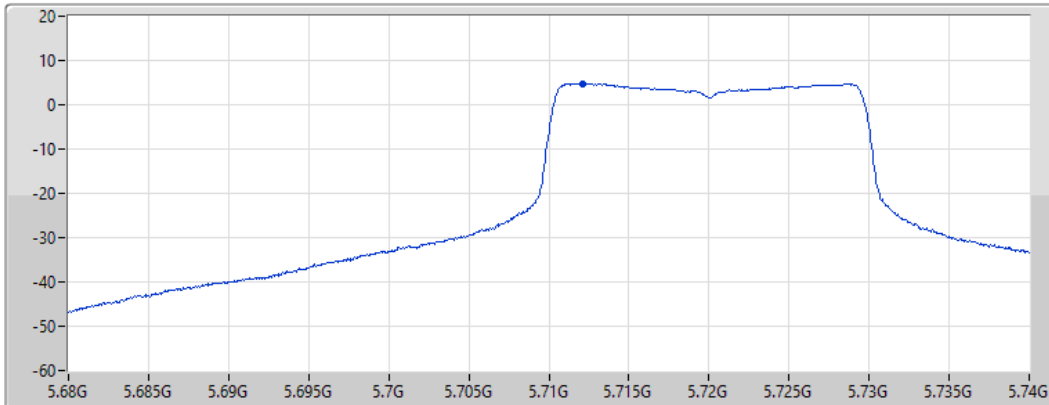

802.11ax HEW20_Nss1,(MCS0)_1TX

PSD

5720MHz Straddle 5.47-5.725GHz

11/02/2022

CF
5.71GHz

Span
60MHz

RBW
1MHz

VBW
3MHz

Sweep Time
20ms

Detector Type
RMS

Port 1

Sum	PD	Port 1
(dBm/RBW)	(dBm/RBW)	(dBm/RBW)
4.76	4.76	4.76