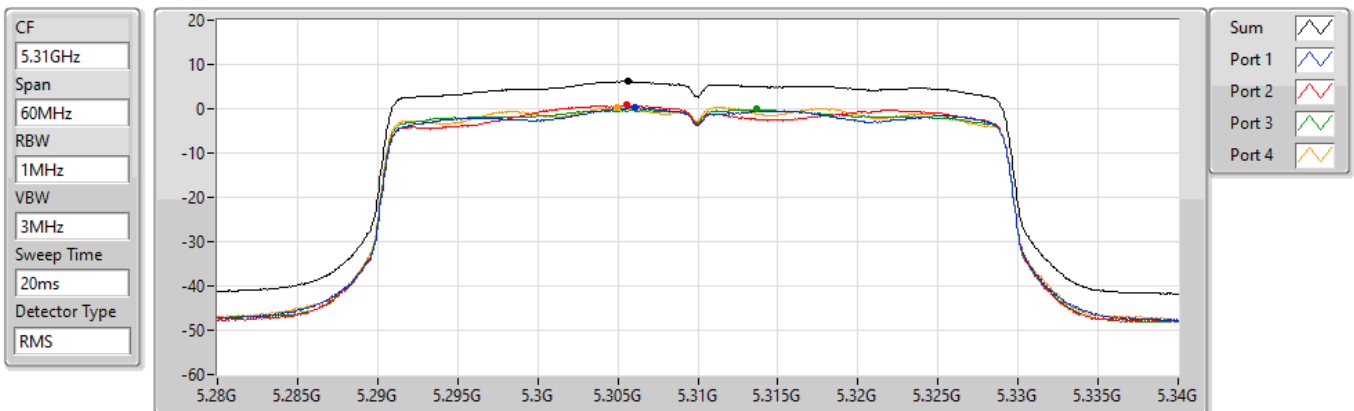

802.11ax HEW40_Nss1,(MCS0)_4TX

PSD

5310MHz

19/03/2022

Sum	PD	Port 1	Port 2	Port 3	Port 4
(dBm/RBW)	(dBm/RBW)	(dBm/RBW)	(dBm/RBW)	(dBm/RBW)	(dBm/RBW)
6.16	6.16	0.29	0.79	-0.13	0.29