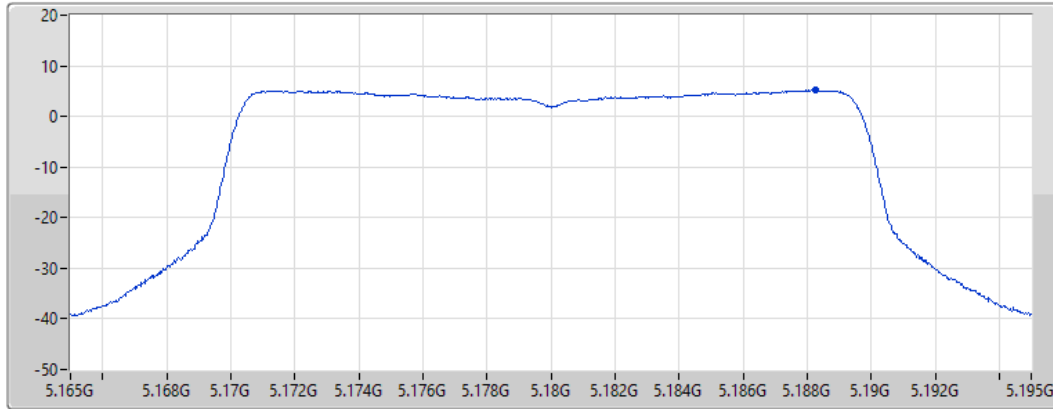

802.11ax HEW20_Nss1,(MCS0)_1TX

PSD

5180MHz

01/03/2022

CF
5.18GHz

Span
30MHz

RBW
1MHz

VBW
3MHz

Sweep Time
20ms

Detector Type
RMS

Port 1

Sum	PD	Port 1
(dBm/RBW)	(dBm/RBW)	(dBm/RBW)
5.15	5.15	5.15