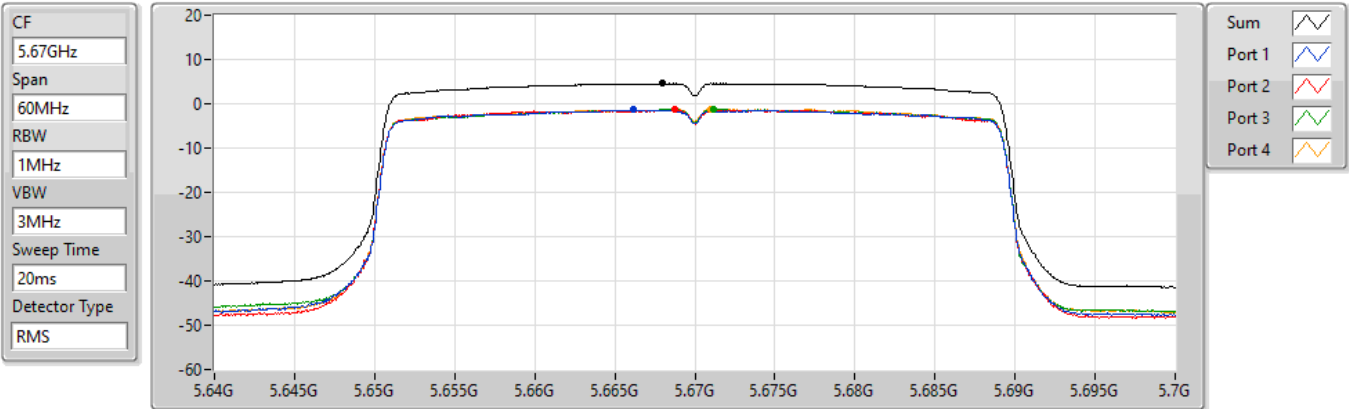

PSD

5550MHz

25/01/2022

Sum	PD	Port 1	Port 2	Port 3	Port 4
(dBm/RBW)	(dBm/RBW)	(dBm/RBW)	(dBm/RBW)	(dBm/RBW)	(dBm/RBW)
6.75	6.75	1.02	0.97	0.78	0.61

802.11ax HEW40_Nss1,(MCS0)_4TX

PSD

5670MHz

25/01/2022