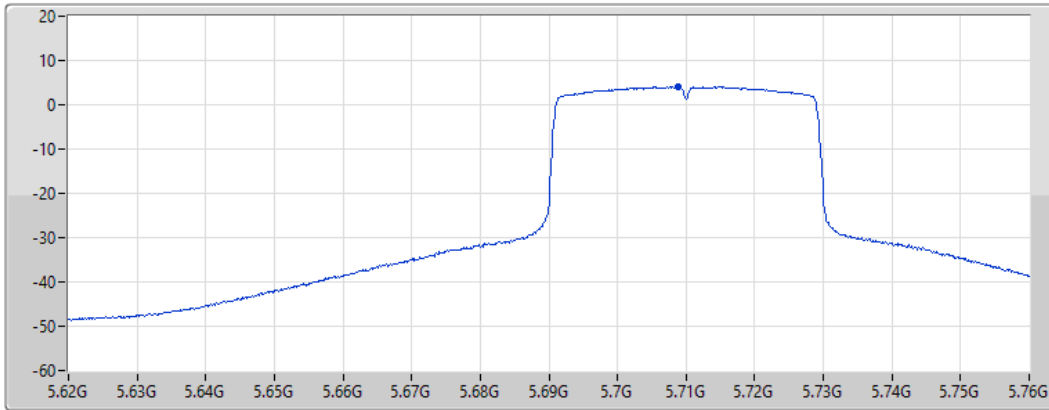

802.11ax HEW40_Nss1,(MCS0)_1TX

PSD

5710MHz Straddle 5.47-5.725GHz

01/03/2022

CF
5.69GHz

Span
140MHz

RBW
1MHz

VBW
3MHz

Sweep Time
20ms

Detector Type
RMS

Port 1

Sum	PD	Port 1
(dBm/RBW)	(dBm/RBW)	(dBm/RBW)
4.05	4.05	4.05