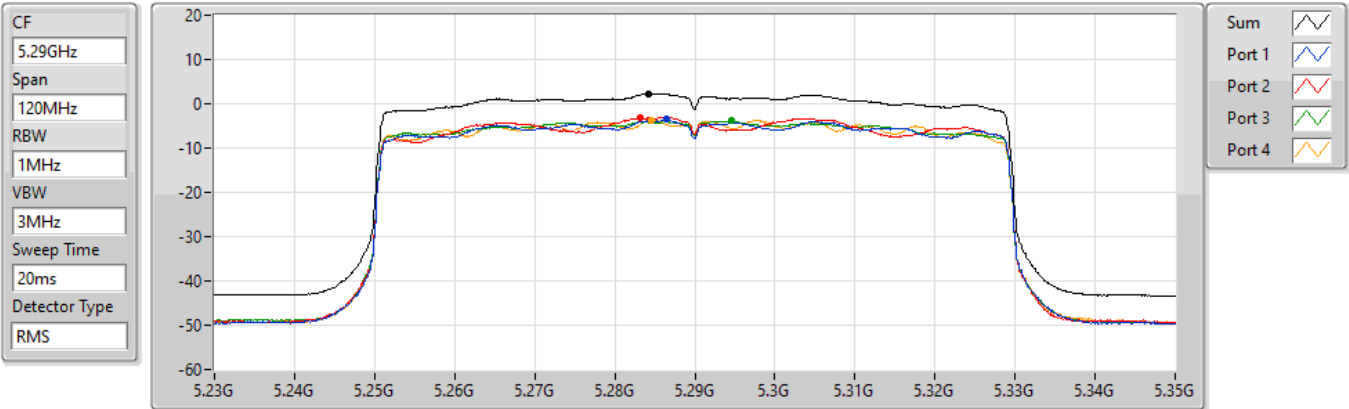

Port 3

Port 4

Sum	PD	Port 1	Port 2	Port 3	Port 4
(dBm/RBW)	(dBm/RBW)	(dBm/RBW)	(dBm/RBW)	(dBm/RBW)	(dBm/RBW)
1.40	1.40	-4.56	-3.99	-4.20	-4.21

802.11ax HEW80_Nss1,(MCS0)_4TX

PSD

5290MHz

22/01/2022

Sum	PD	Port 1	Port 2	Port 3	Port 4
(dBm/RBW)	(dBm/RBW)	(dBm/RBW)	(dBm/RBW)	(dBm/RBW)	(dBm/RBW)
2.28	2.28	-3.56	-3.16	-3.89	-3.61