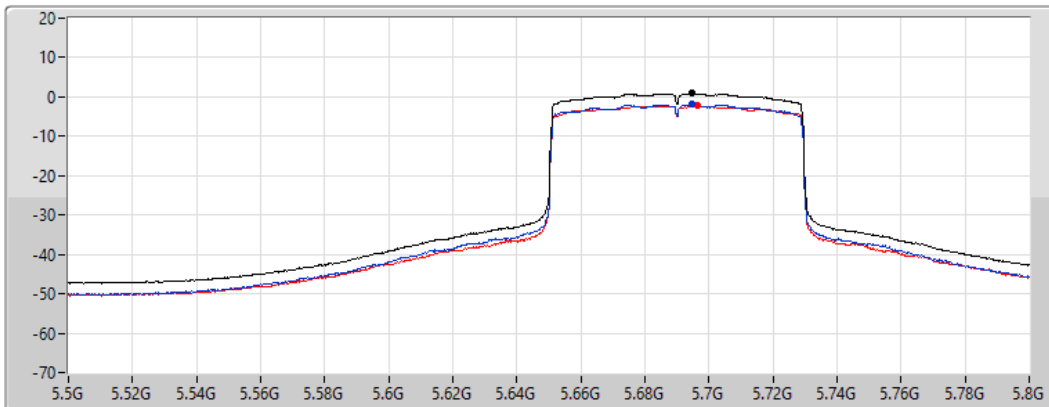

Sum

Port 1

Port 2

Sum	PD	Port 1	Port 2
(dBm/RBW)	(dBm/RBW)	(dBm/RBW)	(dBm/RBW)
0.91	0.91	-1.87	-2.14