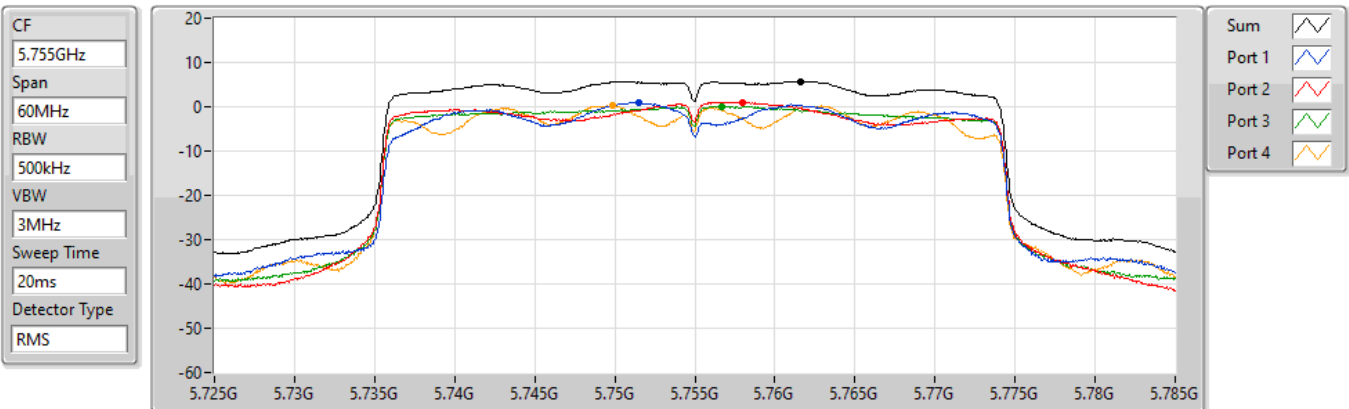

5755MHz

22/01/2022

Sum	PD	Port 1	Port 2	Port 3	Port 4
(dBm/RBW)	(dBm/RBW)	(dBm/RBW)	(dBm/RBW)	(dBm/RBW)	(dBm/RBW)
5.74	5.74	1.00	1.08	0.11	0.31