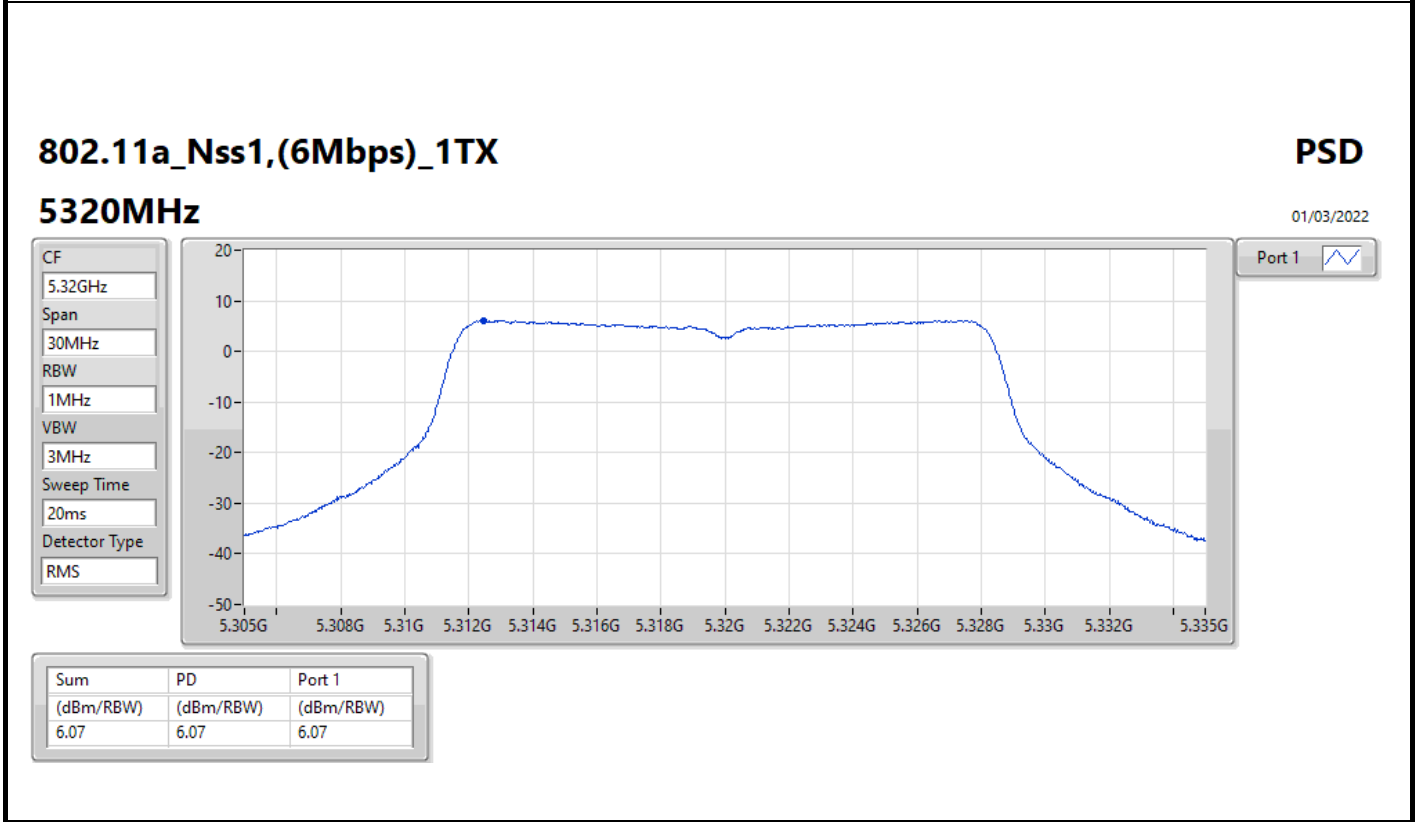

CF
5.26GHz

Span
30MHz

RBW
1MHz

VBW
3MHz

Sweep Time
20ms

Detector Type
RMS

Port 1 

Sum	PD	Port 1
(dBm/RBW)	(dBm/RBW)	(dBm/RBW)
7.50	7.50	7.50