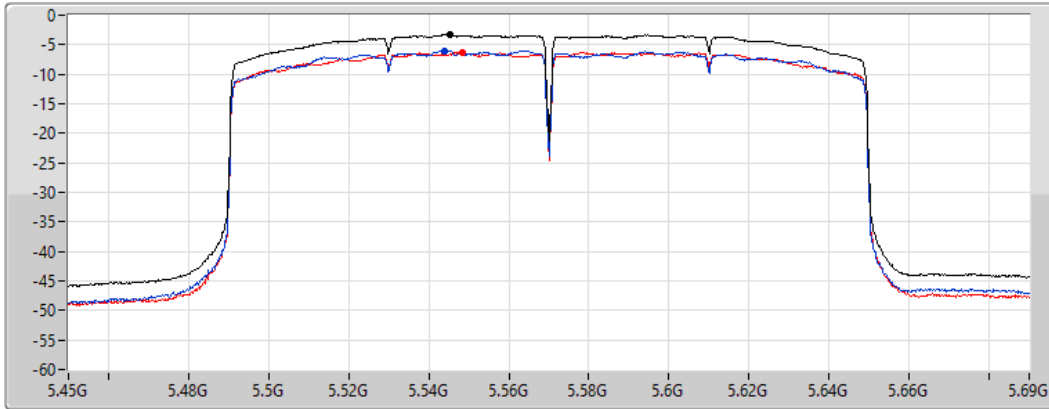

802.11ax HEW160_Nss1,(MCS0)_2TX

PSD

5570MHz

13/02/2022

CF
5.57GHz

Span
240MHz

RBW
1MHz

VBW
3MHz

Sweep Time
20ms

Detector Type
RMS

Sum

Port 1

Port 2

Sum	PD	Port 1	Port 2
(dBm/RBW)	(dBm/RBW)	(dBm/RBW)	(dBm/RBW)
-3.32	-3.32	-5.98	-6.34