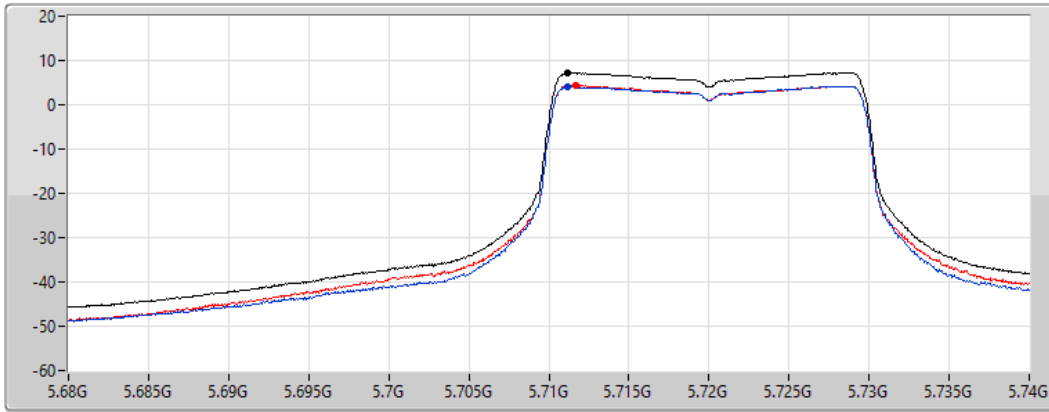

Sum

Port 1

Port 2

Sum	PD	Port 1	Port 2
(dBm/RBW)	(dBm/RBW)	(dBm/RBW)	(dBm/RBW)
7.22	7.22	4.13	4.34