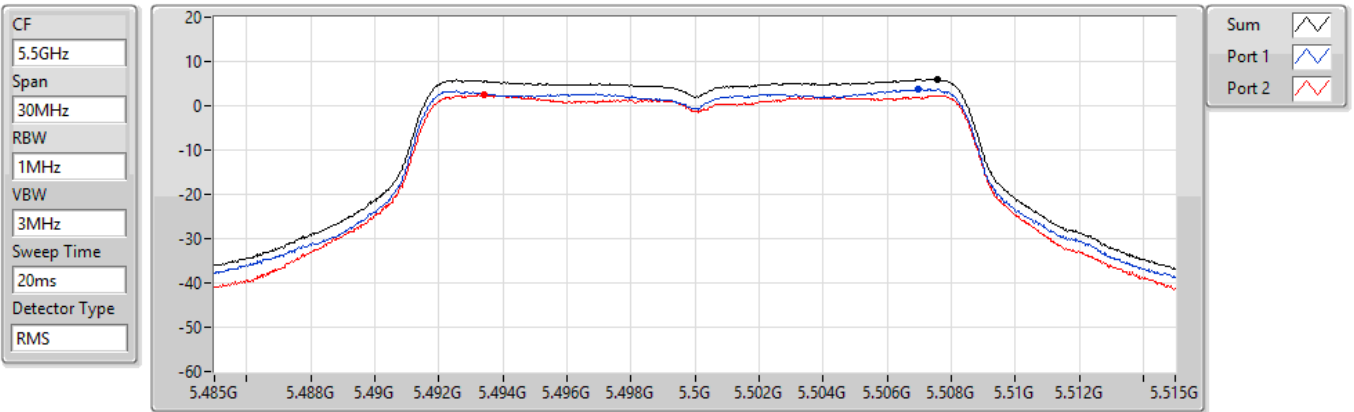

802.11a_Nss1,(6Mbps)_2TX

PSD

5500MHz

13/02/2022

Sum	PD	Port 1	Port 2
(dBm/RBW)	(dBm/RBW)	(dBm/RBW)	(dBm/RBW)
6.05	6.05	3.74	2.39