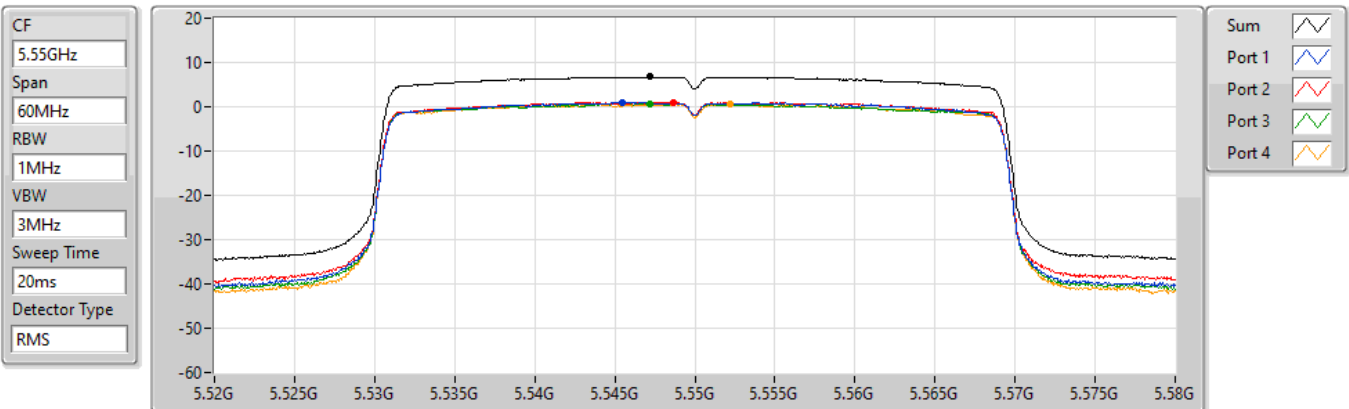

802.11ax HEW40_Nss1,(MCS0)_4TX

PSD

5550MHz

25/01/2022

Sum	PD	Port 1	Port 2	Port 3	Port 4
(dBm/RBW)	(dBm/RBW)	(dBm/RBW)	(dBm/RBW)	(dBm/RBW)	(dBm/RBW)
6.75	6.75	1.02	0.97	0.78	0.61