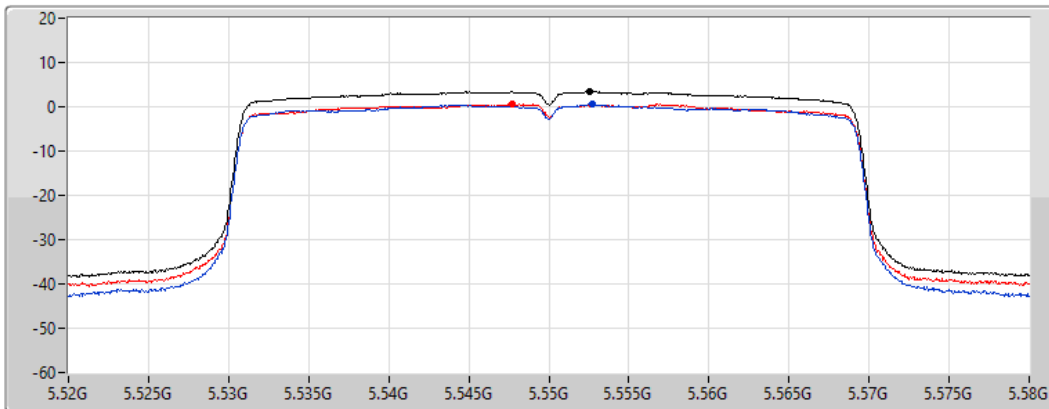

802.11ax HEW40_Nss1,(MCS0)_2TX

PSD

5550MHz

13/02/2022

CF
5.55GHz
Span
60MHz
RBW
1MHz
VBW
3MHz
Sweep Time
20ms
Detector Type
RMS

Sum
Port 1
Port 2

Sum	PD	Port 1	Port 2
(dBm/RBW)	(dBm/RBW)	(dBm/RBW)	(dBm/RBW)
3.41	3.41	0.50	0.53