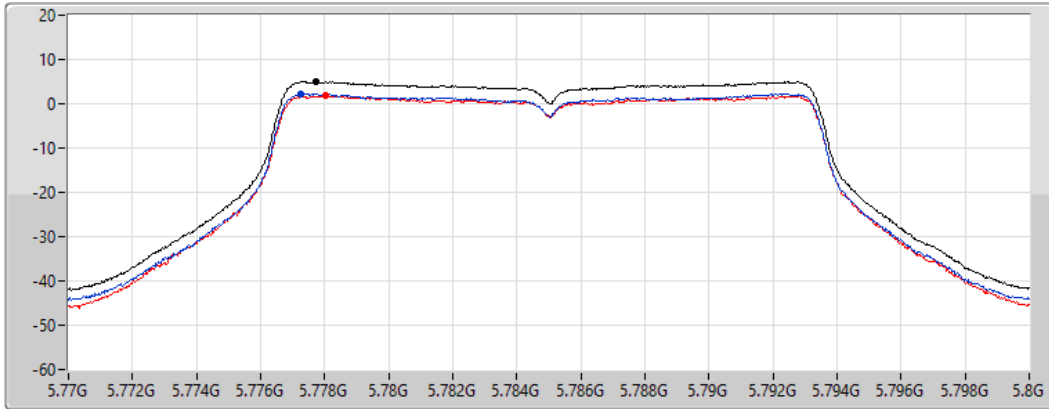

802.11a_Nss1,(6Mbps)_2TX

PSD

5785MHz

13/02/2022

CF
5.785GHz

Span
30MHz

RBW
500kHz

VBW
3MHz

Sweep Time
20ms

Detector Type
RMS

Sum

Port 1

Port 2

Sum	PD	Port 1	Port 2
(dBm/RBW)	(dBm/RBW)	(dBm/RBW)	(dBm/RBW)
4.93	4.93	2.22	1.74

802.11a_Nss1,(6Mbps)_2TX

PSD

5825MHz

13/02/2022

CF
5.825GHz

Span
30MHz

RBW
500kHz

VBW
3MHz

Sweep Time
20ms

Detector Type
RMS