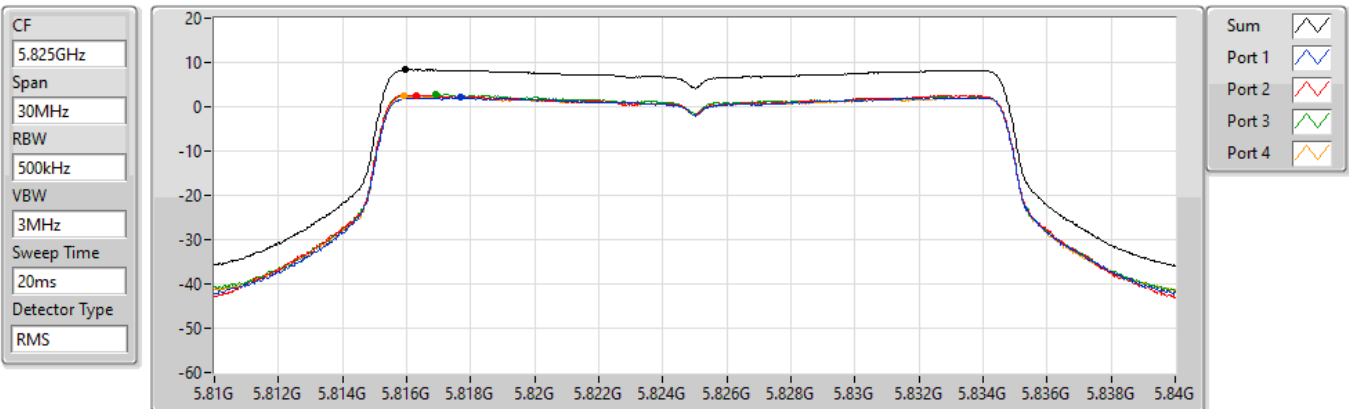

25/01/2022

Sum	PD	Port 1	Port 2	Port 3	Port 4
(dBm/RBW)	(dBm/RBW)	(dBm/RBW)	(dBm/RBW)	(dBm/RBW)	(dBm/RBW)
7.52	7.52	1.37	1.73	1.70	1.99

802.11ax HEW20_Nss1,(MCS0)_4TX

PSD

5825MHz

25/01/2022

Sum	PD	Port 1	Port 2	Port 3	Port 4
(dBm/RBW)	(dBm/RBW)	(dBm/RBW)	(dBm/RBW)	(dBm/RBW)	(dBm/RBW)
8.38	8.38	2.15	2.60	2.78	2.46