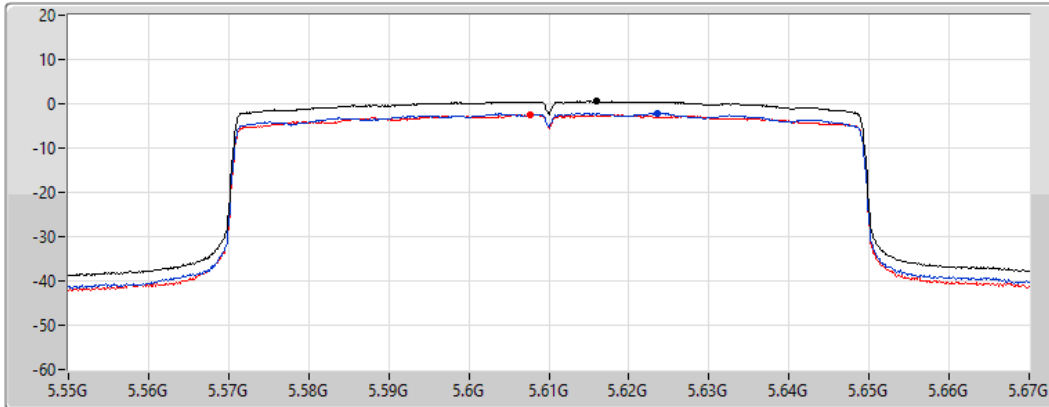

802.11ax HEW80_Nss1,(MCS0)_2TX

PSD

5610MHz

13/02/2022

CF
5.61GHz

Span
120MHz

RBW
1MHz

VBW
3MHz

Sweep Time
20ms

Detector Type
RMS

Sum

Port 1

Port 2

Sum	PD	Port 1	Port 2
(dBm/RBW)	(dBm/RBW)	(dBm/RBW)	(dBm/RBW)
0.54	0.54	-2.18	-2.48

802.11ax HEW80_Nss1,(MCS0)_2TX

PSD

5690MHz Straddle 5.47-5.725GHz

13/02/2022

CF
5.65GHz

Span
300MHz

RBW
1MHz

VBW
3MHz

Sweep Time
20ms

Detector Type
RMS