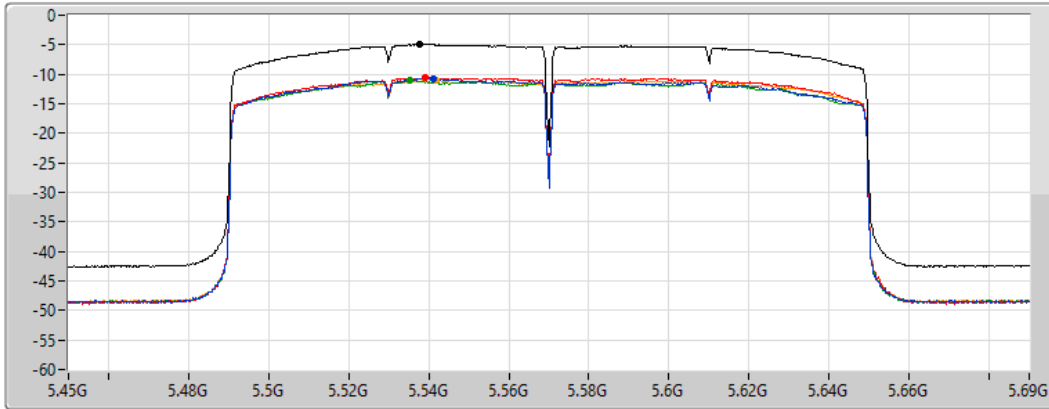

802.11ax HEW160_Nss1,(MCS0)_4TX

PSD

5570MHz

22/03/2022

CF
5.57GHz

Span
240MHz

RBW
1MHz

VBW
3MHz

Sweep Time
20ms

Detector Type
RMS

Sum

Port 1

Port 2

Port 3

Port 4

Sum	PD	Port 1	Port 2	Port 3	Port 4
(dBm/RBW)	(dBm/RBW)	(dBm/RBW)	(dBm/RBW)	(dBm/RBW)	(dBm/RBW)
-4.94	-4.94	-10.69	-10.58	-11.04	-11.07