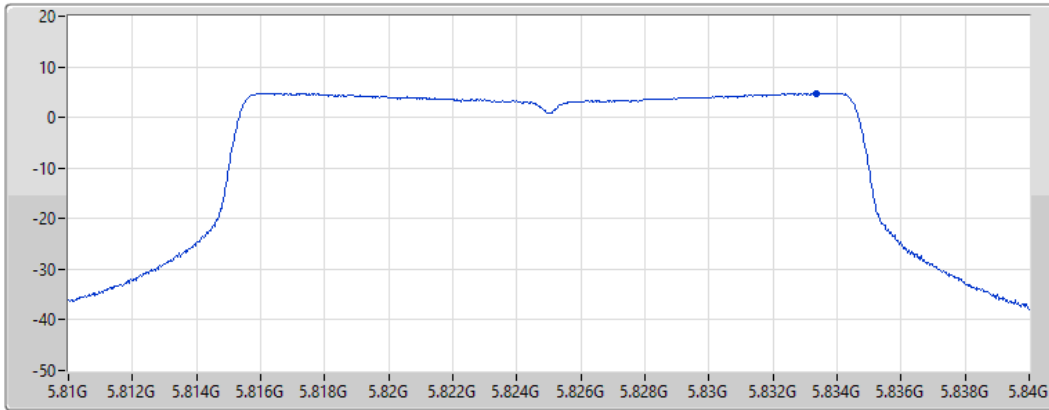

802.11ax HEW20_Nss1,(MCS0)_1TX

PSD

5825MHz

01/03/2022

CF
5.825GHz

Span
30MHz

RBW
500kHz

VBW
3MHz

Sweep Time
20ms

Detector Type
RMS

Port 1

Sum	PD	Port 1
(dBm/RBW)	(dBm/RBW)	(dBm/RBW)
4.82	4.82	4.82