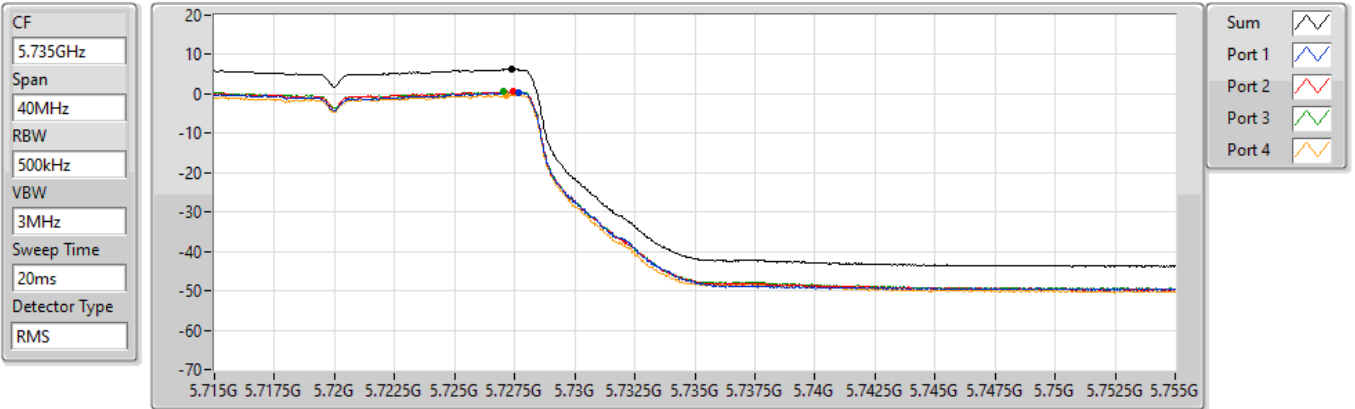

802.11a_Nss1,(6Mbps)_4TX

5720MHz Straddle 5.725-5.85GHz

PSD

22/03/2022

Sum	PD	Port 1	Port 2	Port 3	Port 4
(dBm/RBW)	(dBm/RBW)	(dBm/RBW)	(dBm/RBW)	(dBm/RBW)	(dBm/RBW)
6.22	6.22	0.27	0.60	0.63	-0.24