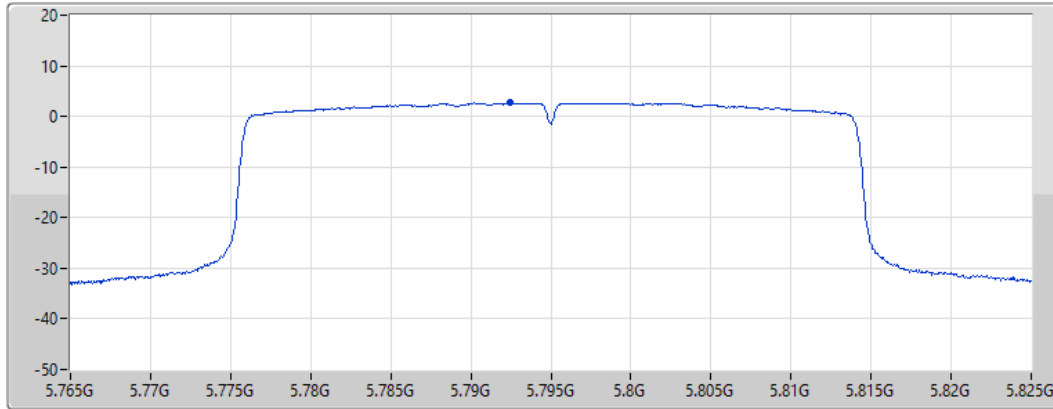

802.11ax HEW40_Nss1,(MCS0)_1TX

PSD

5795MHz

01/03/2022

CF
5.795GHz

Span
60MHz

RBW
500kHz

VBW
3MHz

Sweep Time
20ms

Detector Type
RMS

Port 1

Sum	PD	Port 1
(dBm/RBW)	(dBm/RBW)	(dBm/RBW)
2.71	2.71	2.71