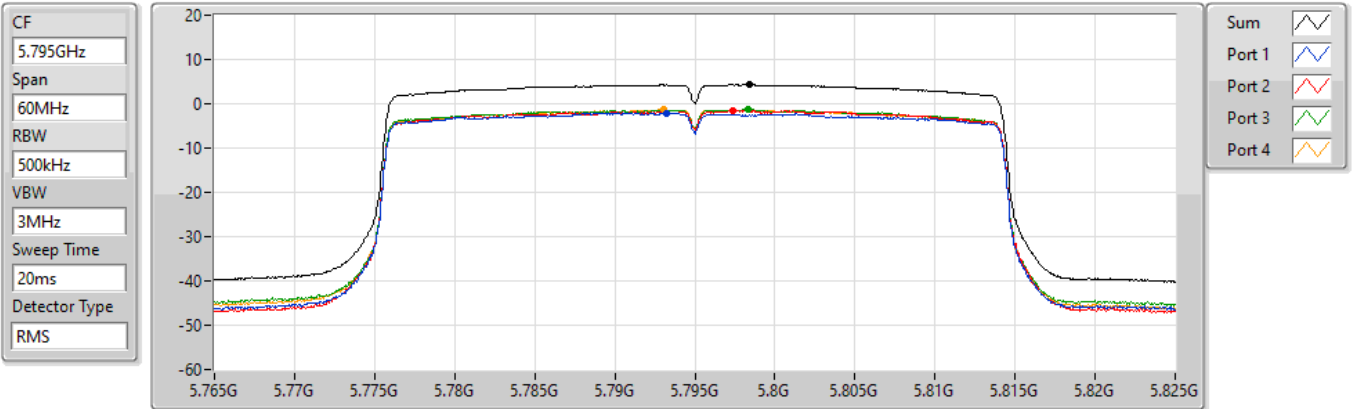

802.11ax HEW40_Nss1,(MCS0)_4TX

PSD

5795MHz

25/01/2022

Sum	PD	Port 1	Port 2	Port 3	Port 4
(dBm/RBW)	(dBm/RBW)	(dBm/RBW)	(dBm/RBW)	(dBm/RBW)	(dBm/RBW)
4.30	4.30	-2.09	-1.60	-1.27	-1.38