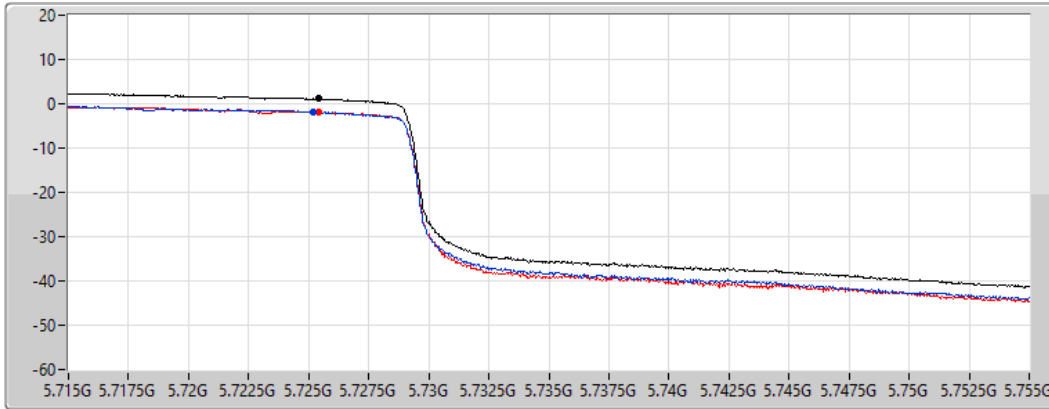

802.11ax HEW40_Nss1,(MCS0)_2TX

PSD

5710MHz Straddle 5.725-5.85GHz

13/02/2022

CF
5.735GHz

Span
40MHz

RBW
500kHz

VBW
3MHz

Sweep Time
20ms

Detector Type
RMS

Sum

Port 1

Port 2

Sum	PD	Port 1	Port 2
(dBm/RBW)	(dBm/RBW)	(dBm/RBW)	(dBm/RBW)
1.14	1.14	-1.88	-1.84

802.11ax HEW40_Nss1,(MCS0)_2TX

PSD