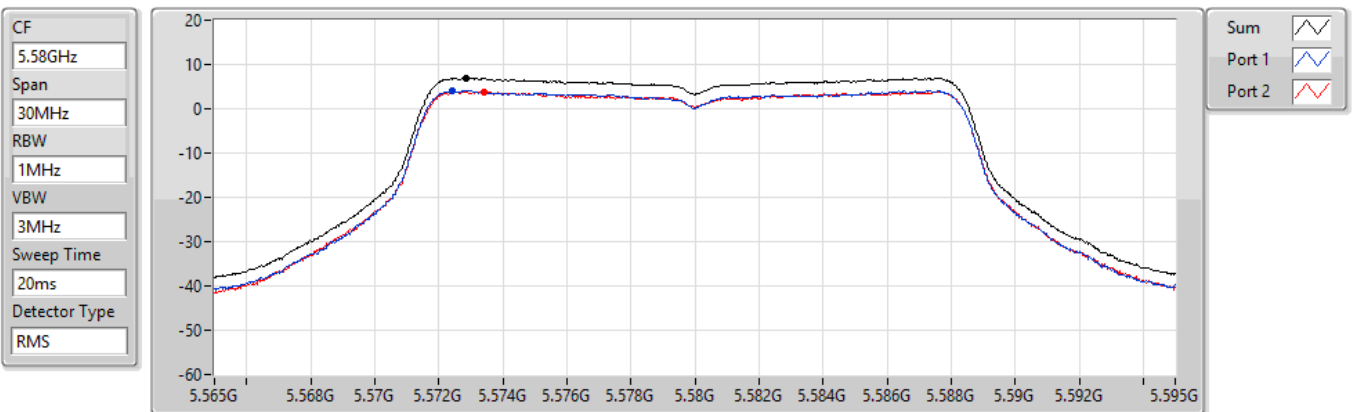

802.11a_Nss1,(6Mbps)_2TX

PSD

5580MHz

13/02/2022

Sum	PD	Port 1	Port 2
(dBm/RBW)	(dBm/RBW)	(dBm/RBW)	(dBm/RBW)
6.92	6.92	4.05	3.87