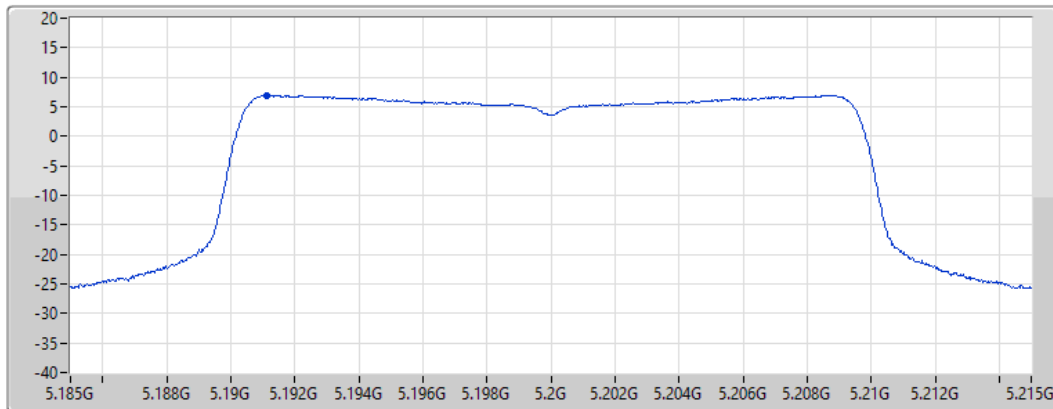

CF
5.2GHz

Span
30MHz

RBW
1MHz

VBW
3MHz

Sweep Time
20ms

Detector Type
RMS

Port 1 

Sum	PD	Port 1
(dBm/RBW)	(dBm/RBW)	(dBm/RBW)
6.96	6.96	6.96