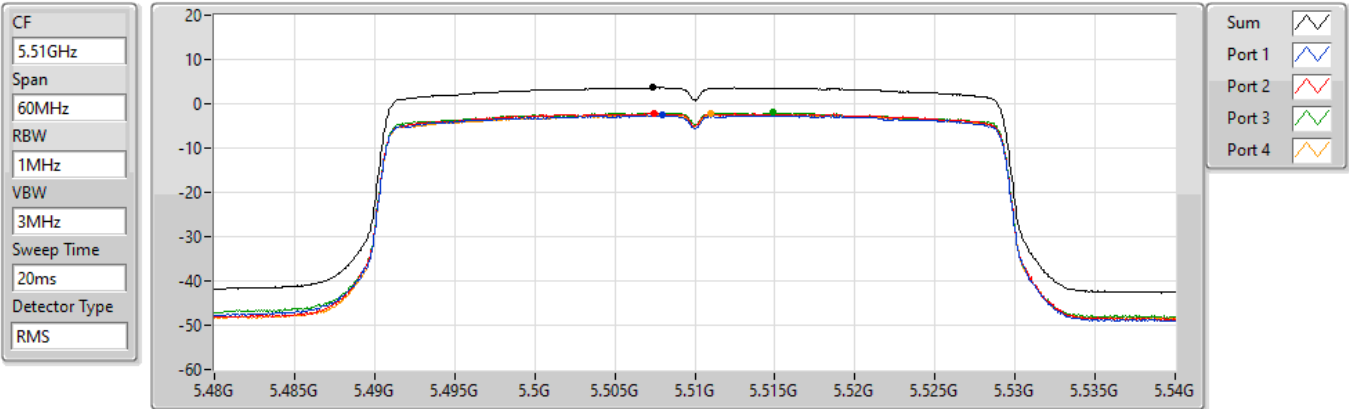

802.11ax HEW40_Nss1,(MCS0)_4TX

PSD

5510MHz

25/01/2022

Sum	PD	Port 1	Port 2	Port 3	Port 4
(dBm/RBW)	(dBm/RBW)	(dBm/RBW)	(dBm/RBW)	(dBm/RBW)	(dBm/RBW)
3.65	3.65	-2.58	-2.20	-1.94	-2.33