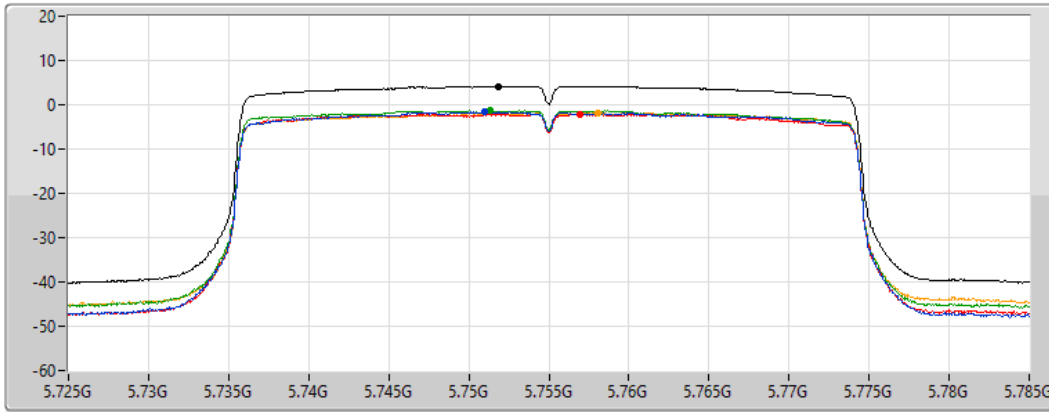

802.11ax HEW40_Nss1,(MCS0)_4TX
5755MHz

PSD

25/01/2022

CF
5.755GHz
Span
60MHz
RBW
500kHz
VBW
3MHz
Sweep Time
20ms
Detector Type
RMS

Sum
Port 1
Port 2
Port 3
Port 4

Sum	PD	Port 1	Port 2	Port 3	Port 4
(dBm/RBW)	(dBm/RBW)	(dBm/RBW)	(dBm/RBW)	(dBm/RBW)	(dBm/RBW)
4.17	4.17	-1.69	-2.10	-1.37	-1.81