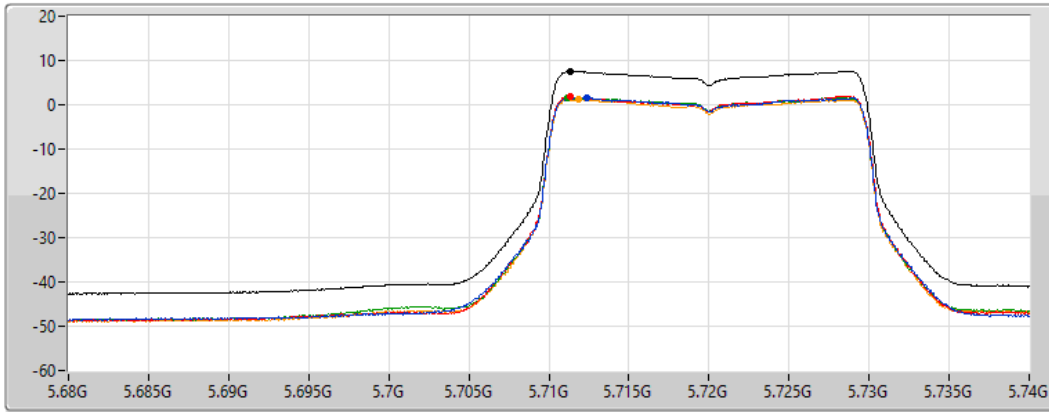

22/03/2022

CF
5.71GHz

Span
60MHz

RBW
1MHz

VBW
3MHz

Sweep Time
20ms

Detector Type
RMS

Sum 