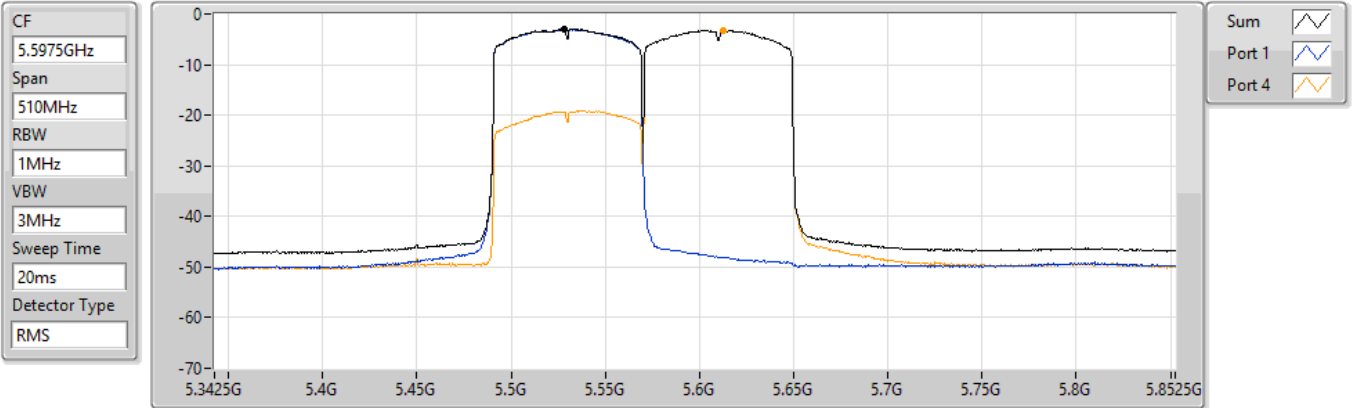

802.11ax HEW80+80_Nss2,(MCS0)_2TX

PSD

#5530MHz,#5610MHz

12/05/2022

Sum	PD	Port 1	Port 2	Port 3	Port 4
(dBm/RBW)	(dBm/RBW)	(dBm/RBW)	(dBm/RBW)	(dBm/RBW)	(dBm/RBW)
-2.90	-2.90	-3.00	-	-	-3.28