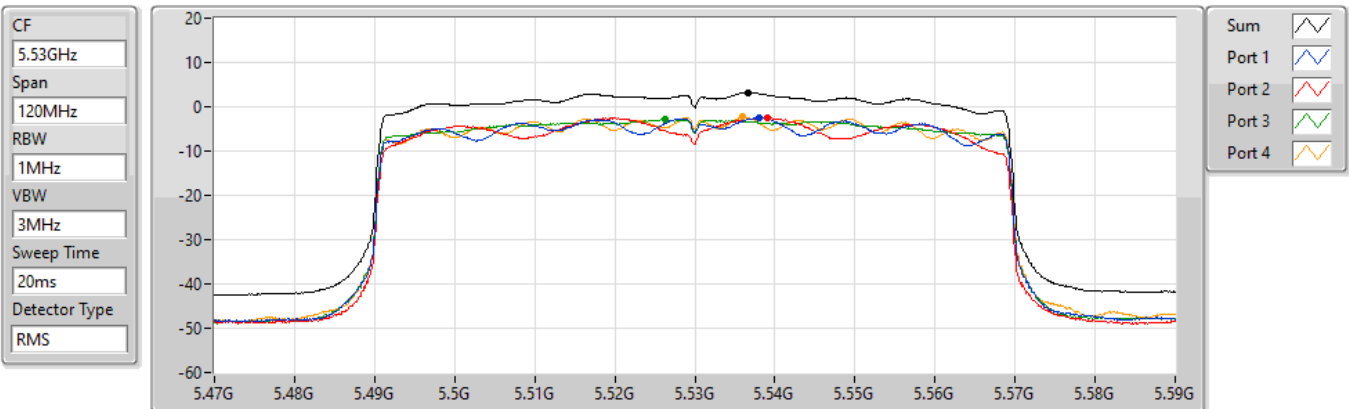

802.11ax HEW80_Nss1,(MCS0)_4TX

PSD

5530MHz

22/01/2022

Sum	PD	Port 1	Port 2	Port 3	Port 4
(dBm/RBW)	(dBm/RBW)	(dBm/RBW)	(dBm/RBW)	(dBm/RBW)	(dBm/RBW)
3.15	3.15	-2.43	-2.53	-2.94	-2.32