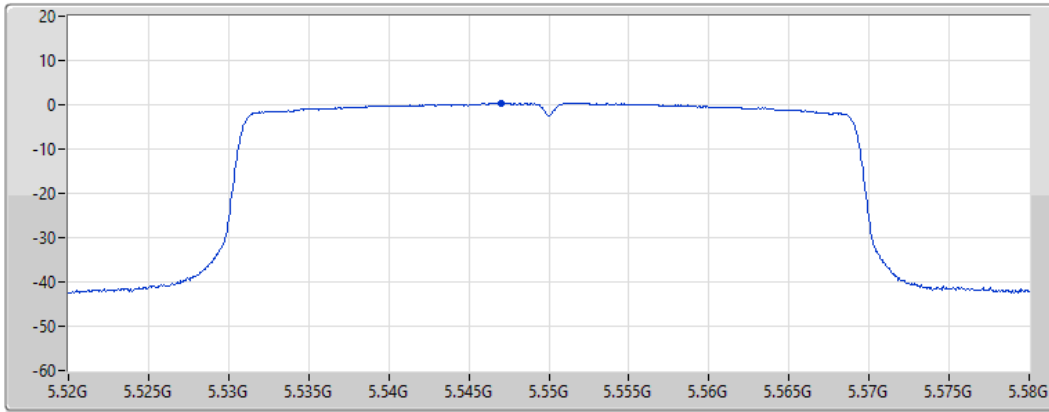

802.11ax HEW40_Nss1,(MCS0)_1TX

PSD

5550MHz

11/02/2022

CF
5.55GHz
Span
60MHz
RBW
1MHz
VBW
3MHz
Sweep Time
20ms
Detector Type
RMS

Port 1

Sum	PD	Port 1
(dBm/RBW)	(dBm/RBW)	(dBm/RBW)
0.42	0.42	0.42