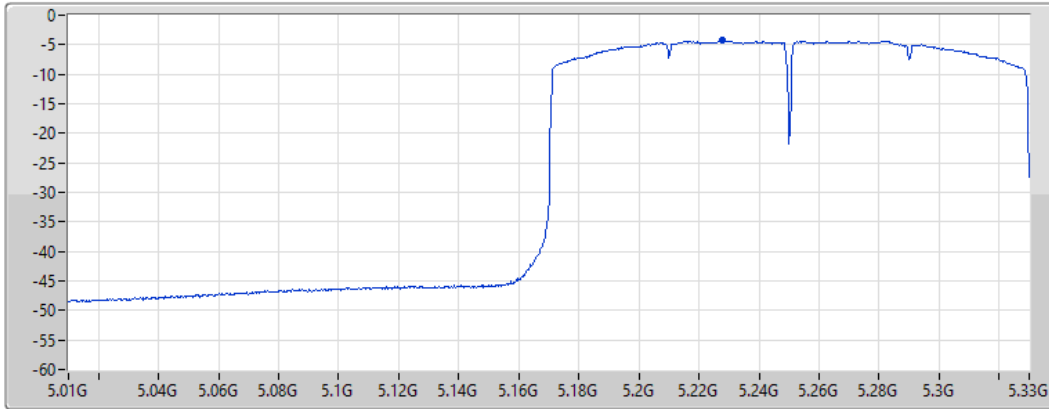

CF
5.17GHz

Span
320MHz

RBW
1MHz

VBW
3MHz

Sweep Time
20ms

Detector Type
RMS

Port 1 

Sum	PD	Port 1
(dBm/RBW)	(dBm/RBW)	(dBm/RBW)
-4.31	-4.31	-4.31