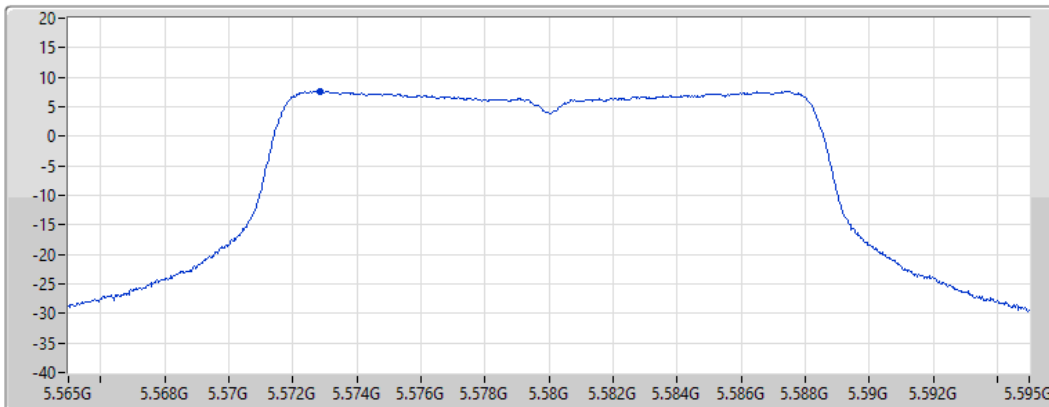

CF
5.58GHz

Span
30MHz

RBW
1MHz

VBW
3MHz

Sweep Time
20ms

Detector Type
RMS

Port 1 

Sum	PD	Port 1
(dBm/RBW)	(dBm/RBW)	(dBm/RBW)
7.67	7.67	7.67