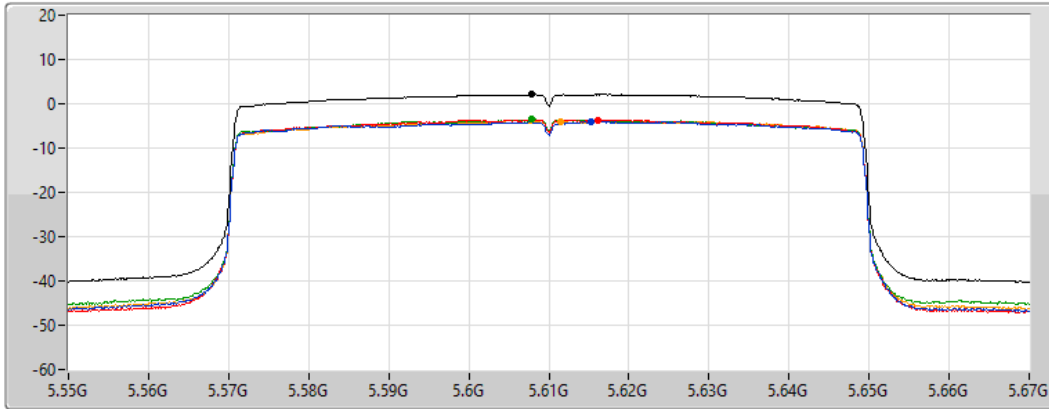

CF
5.61GHz

Span
120MHz

RBW
1MHz

VBW
3MHz

Sweep Time
20ms

Detector Type
RMS

Sum 

Port 1 