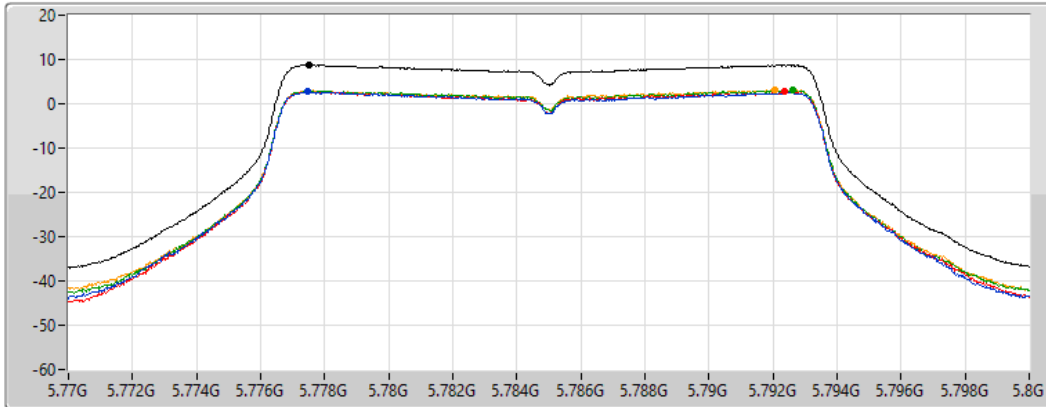

CF
5.785GHz

Span
30MHz

RBW
500kHz

VBW
3MHz

Sweep Time
20ms

Detector Type
RMS

Sum 

Port 1 