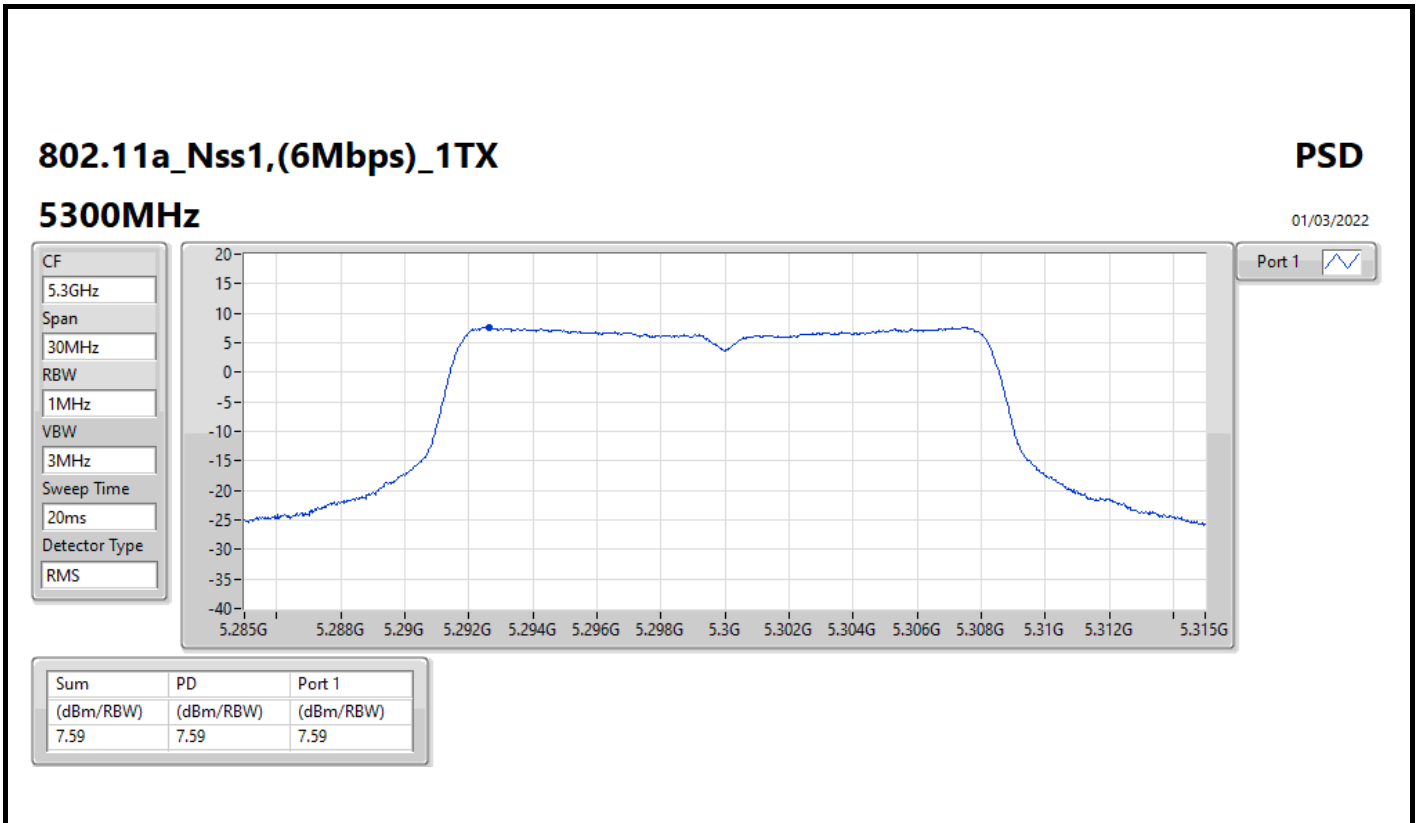

CF
5.26GHz

Span
30MHz

RBW
1MHz

VBW
3MHz

Sweep Time
20ms

Detector Type
RMS

Port 1 

Sum	PD	Port 1
(dBm/RBW)	(dBm/RBW)	(dBm/RBW)
7.50	7.50	7.50