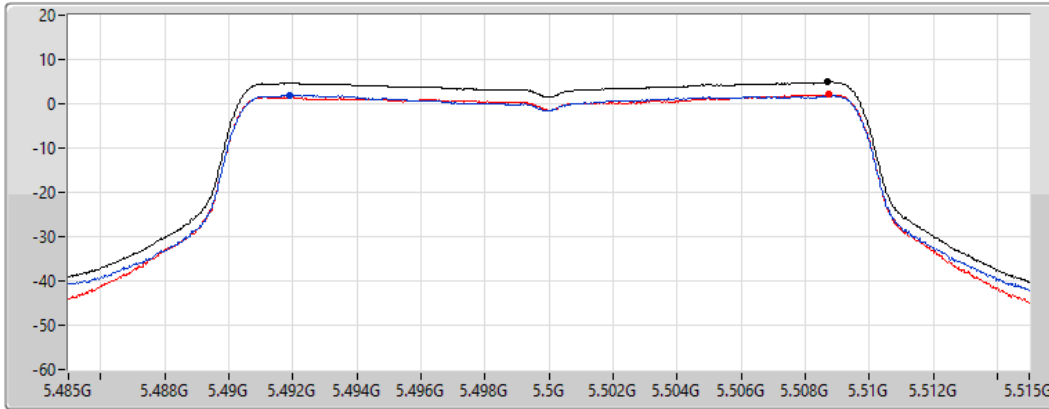

802.11ax HEW20_Nss1,(MCS0)_2TX

PSD

5500MHz

13/02/2022

CF
5.5GHz

Span
30MHz

RBW
1MHz

VBW
3MHz

Sweep Time
20ms

Detector Type
RMS

Sum

Port 1

Port 2

Sum	PD	Port 1	Port 2
(dBm/RBW)	(dBm/RBW)	(dBm/RBW)	(dBm/RBW)
4.93	4.93	1.95	2.05