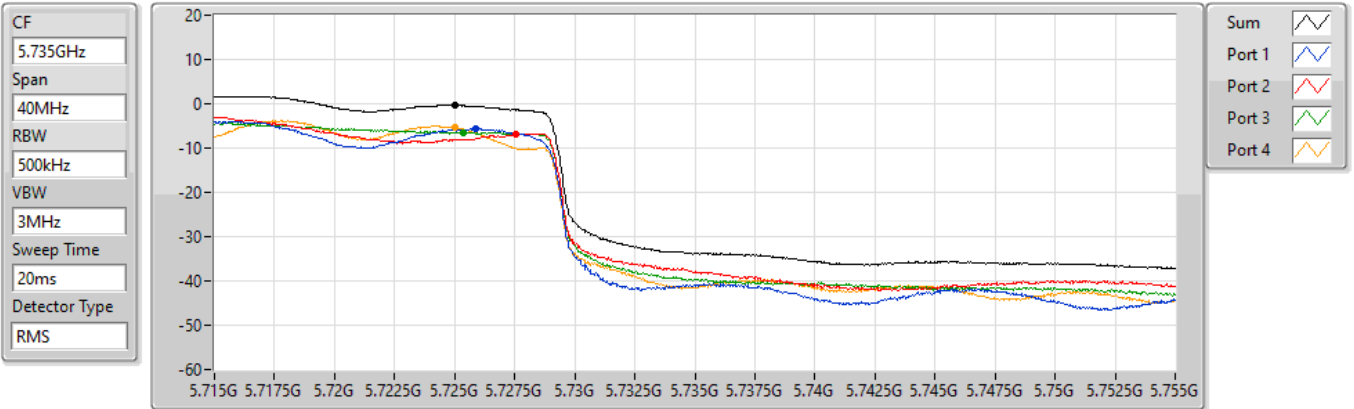

Detector Type
RMS

Sum

Port 1

Port 2

Port 3

Port 4

Sum	PD	Port 1	Port 2	Port 3	Port 4
(dBm/RBW)	(dBm/RBW)	(dBm/RBW)	(dBm/RBW)	(dBm/RBW)	(dBm/RBW)
4.44	4.44	-0.89	-0.18	-1.67	-0.69

802.11ax HEW80_Nss1,(MCS0)_4TX

PSD

5690MHz Straddle 5.725-5.85GHz

22/01/2022

Sum	PD	Port 1	Port 2	Port 3	Port 4
(dBm/RBW)	(dBm/RBW)	(dBm/RBW)	(dBm/RBW)	(dBm/RBW)	(dBm/RBW)
-0.40	-0.40	-5.66	-6.73	-6.41	-5.36

802.11ax HEW80_Nss1,(MCS0)_4TX