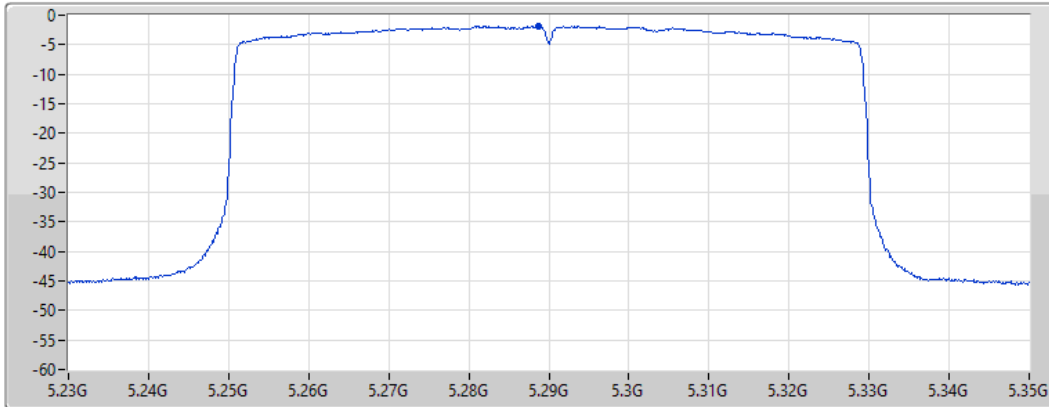

CF
5.29GHz

Span
120MHz

RBW
1MHz

VBW
3MHz

Sweep Time
20ms

Detector Type
RMS

Port 1 

Sum	PD	Port 1
(dBm/RBW)	(dBm/RBW)	(dBm/RBW)
-1.90	-1.90	-1.90