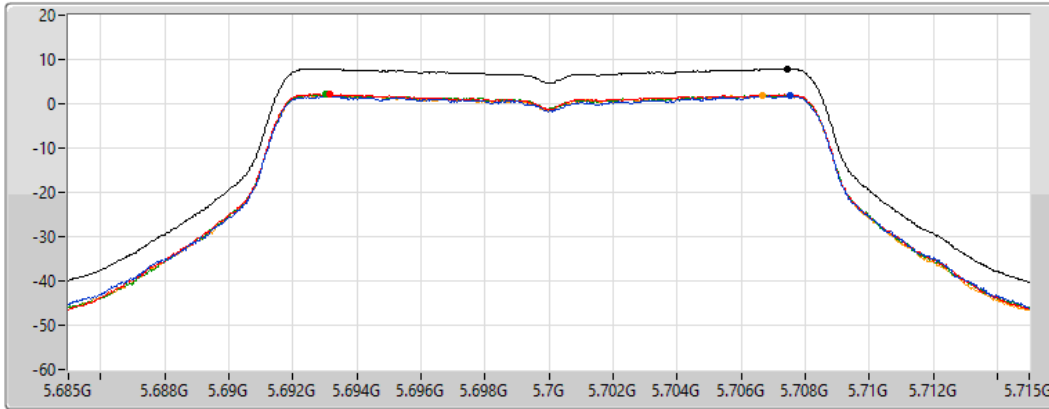

802.11a_Nss1,(6Mbps)_4TX

PSD

5700MHz

22/03/2022

CF
5.7GHz

Span
30MHz

RBW
1MHz

VBW
3MHz

Sweep Time
20ms

Detector Type
RMS

Sum

Port 1

Port 2

Port 3

Port 4

Sum	PD	Port 1	Port 2	Port 3	Port 4
(dBm/RBW)	(dBm/RBW)	(dBm/RBW)	(dBm/RBW)	(dBm/RBW)	(dBm/RBW)
7.89	7.89	1.88	2.28	2.11	1.98

802.11a_Nss1,(6Mbps)_4TX

PSD

5720MHz Straddle 5.47-5.725GHz

22/03/2022

CF
5.71GHz

Span
60MHz

RBW
1MHz

VBW
3MHz

Sweep Time
20ms

Detector Type
RMS