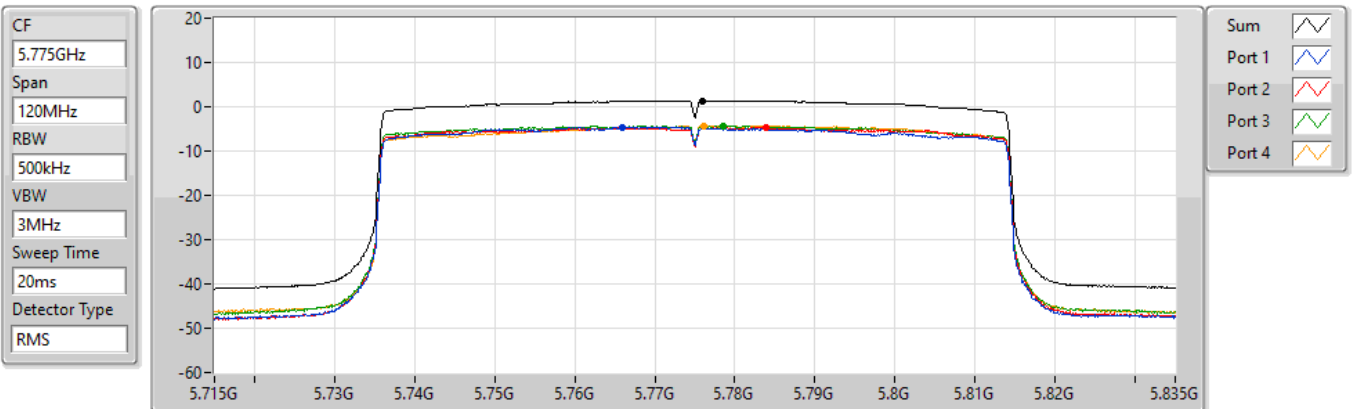

25/01/2022

Sum	PD	Port 1	Port 2	Port 3	Port 4
(dBm/RBW)	(dBm/RBW)	(dBm/RBW)	(dBm/RBW)	(dBm/RBW)	(dBm/RBW)
0.14	0.14	-5.97	-5.61	-5.38	-6.49

802.11ax HEW80_Nss1,(MCS0)_4TX

PSD

5775MHz

25/01/2022

Sum	PD	Port 1	Port 2	Port 3	Port 4
(dBm/RBW)	(dBm/RBW)	(dBm/RBW)	(dBm/RBW)	(dBm/RBW)	(dBm/RBW)
1.35	1.35	-4.55	-4.67	-4.35	-4.28