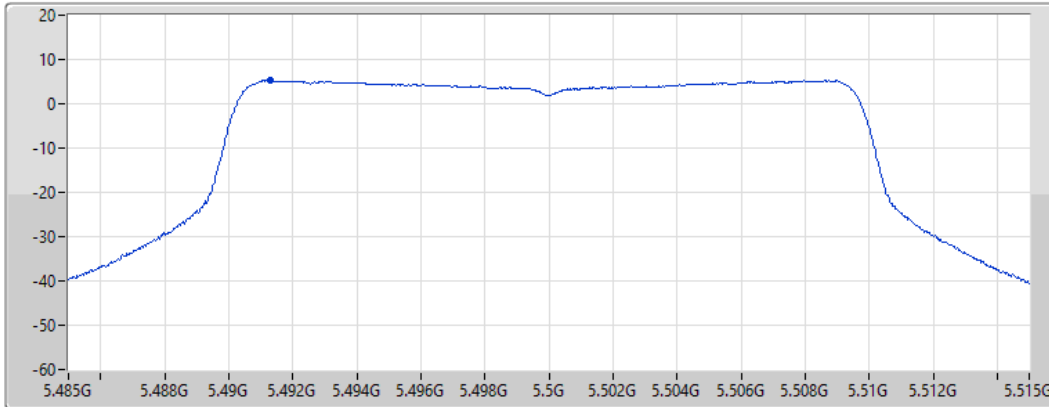

802.11ax HEW20_Nss1,(MCS0)_1TX

PSD

5500MHz

01/03/2022

CF
5.5GHz

Span
30MHz

RBW
1MHz

VBW
3MHz

Sweep Time
20ms

Detector Type
RMS

Port 1

Sum	PD	Port 1
(dBm/RBW)	(dBm/RBW)	(dBm/RBW)
5.34	5.34	5.34