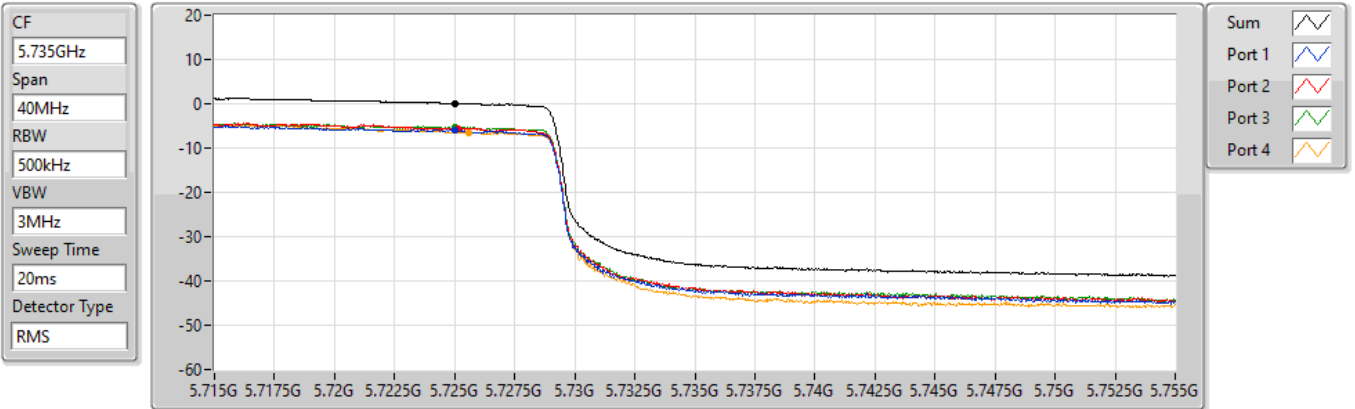

802.11ax HEW80_Nss1,(MCS0)_4TX

PSD

5690MHz Straddle 5.725-5.85GHz

25/01/2022

Sum	PD	Port 1	Port 2	Port 3	Port 4
(dBm/RBW)	(dBm/RBW)	(dBm/RBW)	(dBm/RBW)	(dBm/RBW)	(dBm/RBW)
0.14	0.14	-5.97	-5.61	-5.38	-6.49