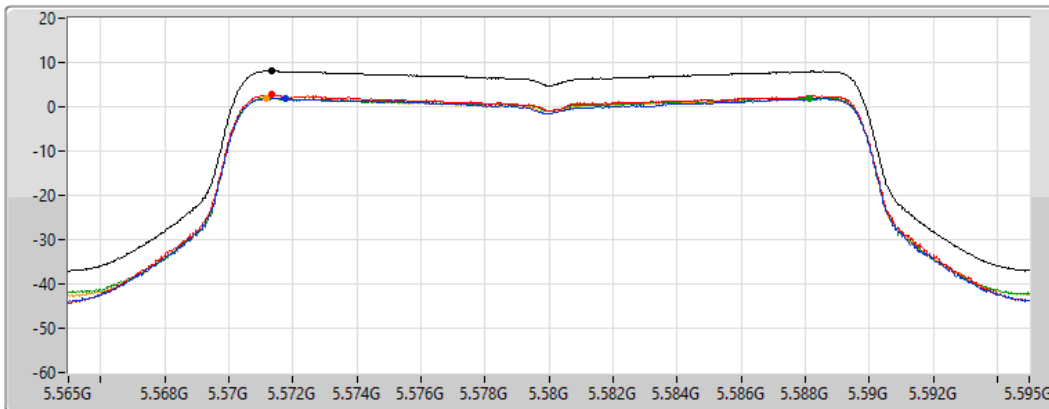

CF
5.58GHz

Span
30MHz

RBW
1MHz

VBW
3MHz

Sweep Time
20ms

Detector Type
RMS

Sum 

Port 1 