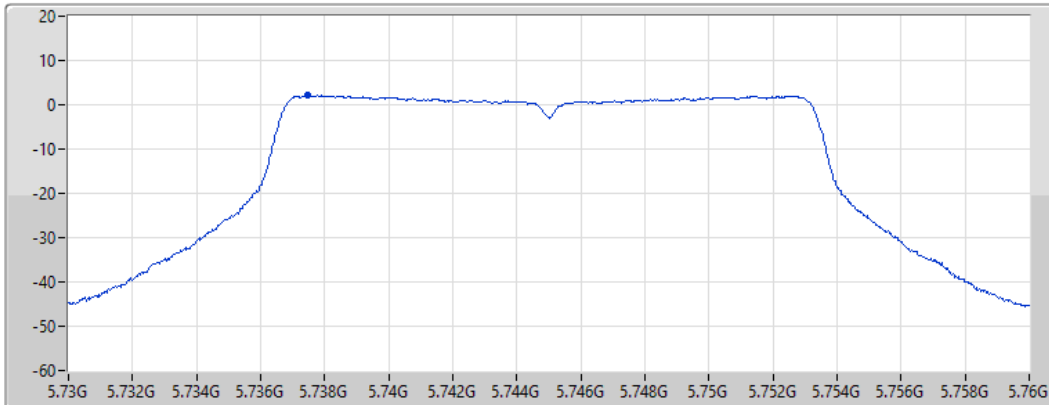

5745MHz

11/02/2022

CF
5.745GHz

Span
30MHz

RBW
500kHz

VBW
3MHz

Sweep Time
20ms

Detector Type
RMS

Port 1

Sum	PD	Port 1
(dBm/RBW)	(dBm/RBW)	(dBm/RBW)
2.14	2.14	2.14