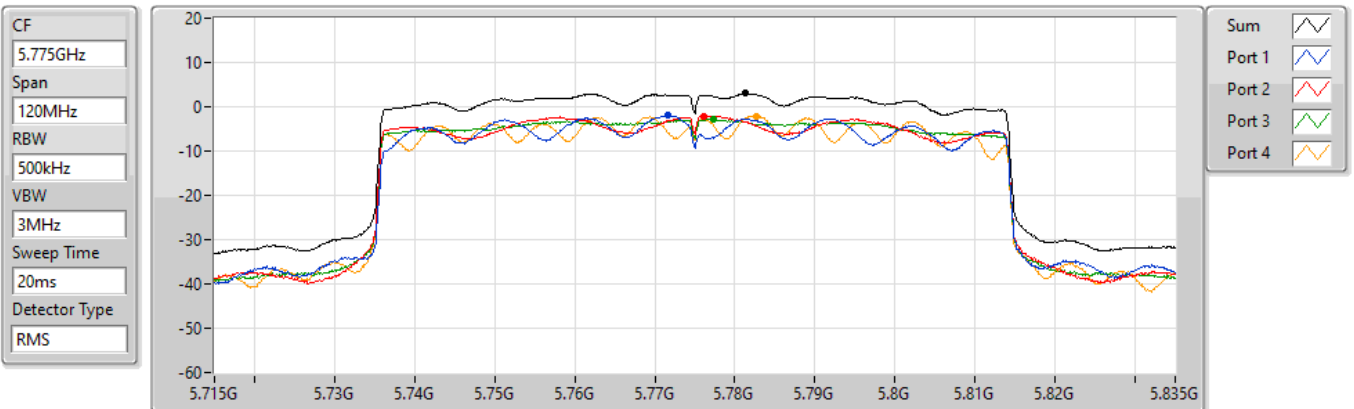

PSD

5690MHz Straddle 5.725-5.85GHz

22/01/2022

Sum	PD	Port 1	Port 2	Port 3	Port 4
(dBm/RBW)	(dBm/RBW)	(dBm/RBW)	(dBm/RBW)	(dBm/RBW)	(dBm/RBW)
-0.40	-0.40	-5.66	-6.73	-6.41	-5.36

802.11ax HEW80_Nss1,(MCS0)_4TX

PSD

5775MHz

22/01/2022

Sum	PD	Port 1	Port 2	Port 3	Port 4
(dBm/RBW)	(dBm/RBW)	(dBm/RBW)	(dBm/RBW)	(dBm/RBW)	(dBm/RBW)
2.97	2.97	-1.90	-2.14	-2.85	-2.04

Summary

Mode	PD (dBm/RBW)	EIRP PD (dBm/RBW)
5.47-5.725GHz	-	-
802.11a_Nss1,(6Mbps)_1TX	5.10	8.52
802.11ax HEW20_Nss1,(MCS0)_1TX	4.76	8.18
802.11ax HEW40_Nss1,(MCS0)_1TX	0.90	4.32
802.11ax HEW80_Nss1,(MCS0)_1TX	-2.00	1.42
802.11ax HEW160_Nss1,(MCS0)_1TX	-5.10	-1.68
5.725-5.85GHz	-	-
802.11a_Nss1,(6Mbps)_1TX	3.65	8.01
802.11ax HEW20_Nss1,(MCS0)_1TX	3.47	7.83
802.11ax HEW40_Nss1,(MCS0)_1TX	-0.93	3.43
802.11ax HEW80_Nss1,(MCS0)_1TX	-4.13	0.23