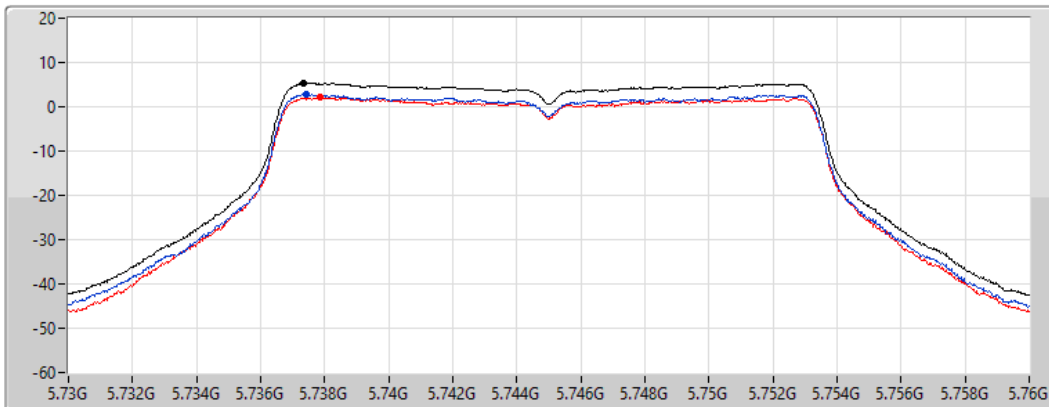

802.11a_Nss1,(6Mbps)_2TX

PSD

5745MHz

13/02/2022

CF
5.745GHz

Span
30MHz

RBW
500kHz

VBW
3MHz

Sweep Time
20ms

Detector Type
RMS

Sum ☒

Port 1 ☒

Port 2 ☒

Sum	PD	Port 1	Port 2
(dBm/RBW)	(dBm/RBW)	(dBm/RBW)	(dBm/RBW)
5.39	5.39	2.85	2.04