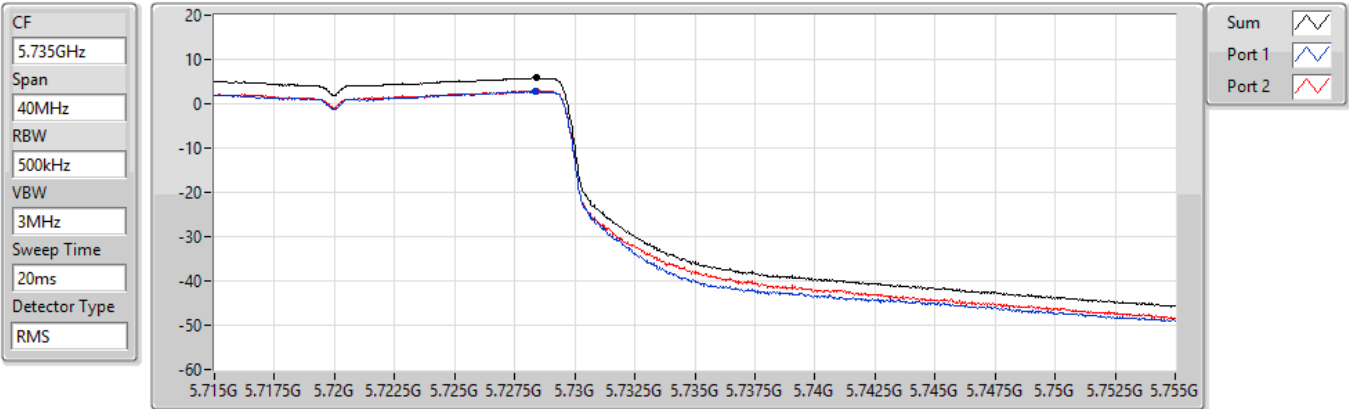

802.11ax HEW20_Nss1,(MCS0)_2TX

PSD

5720MHz Straddle 5.725-5.85GHz

12/05/2022

Sum	PD	Port 1	Port 2
(dBm/RBW)	(dBm/RBW)	(dBm/RBW)	(dBm/RBW)
5.85	5.85	2.76	2.92

802.11ax HEW20_Nss1,(MCS0)_2TX

PSD