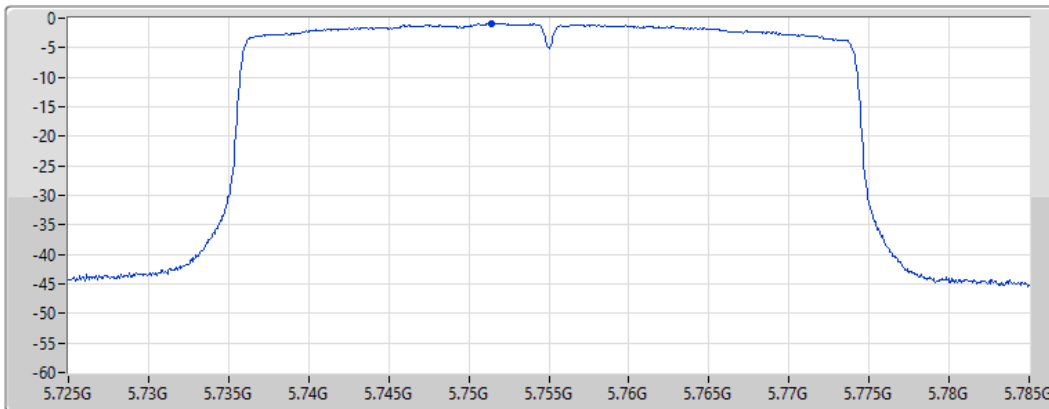

802.11ax HEW40_Nss1,(MCS0)_1TX

PSD

5755MHz

11/02/2022

CF
5.755GHz

Span
60MHz

RBW
500kHz

VBW
3MHz

Sweep Time
20ms

Detector Type
RMS

Port 1

Sum	PD	Port 1
(dBm/RBW)	(dBm/RBW)	(dBm/RBW)
-0.93	-0.93	-0.93