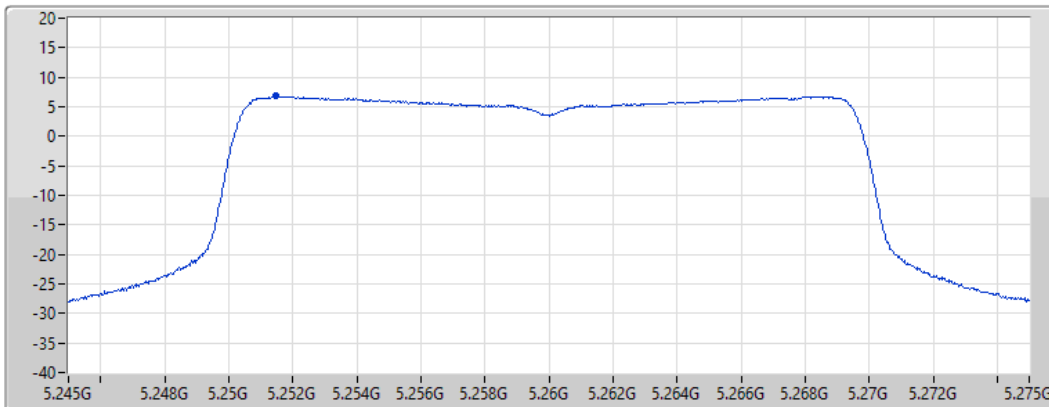

CF
5.26GHz

Span
30MHz

RBW
1MHz

VBW
3MHz

Sweep Time
20ms

Detector Type
RMS

Port 1 

Sum	PD	Port 1
(dBm/RBW)	(dBm/RBW)	(dBm/RBW)
6.76	6.76	6.76