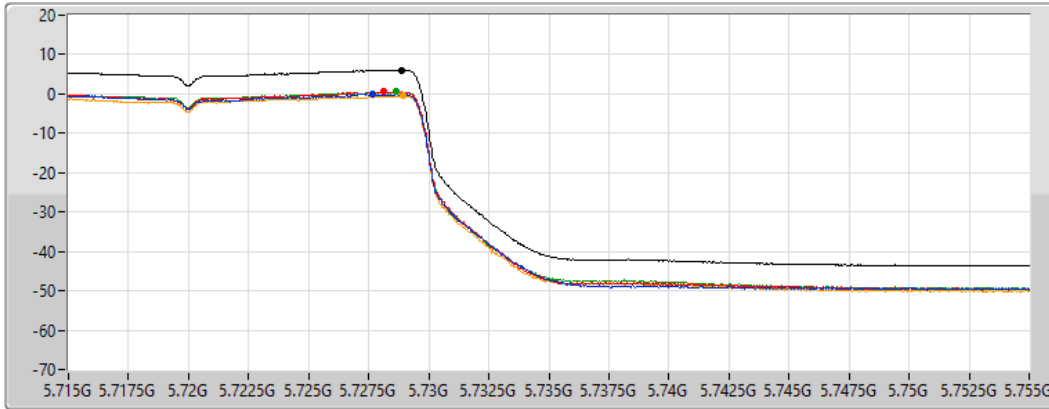

PSD

22/03/2022

CF
5.735GHz

Span
40MHz

RBW
500kHz

VBW
3MHz

Sweep Time
20ms

Detector Type
RMS