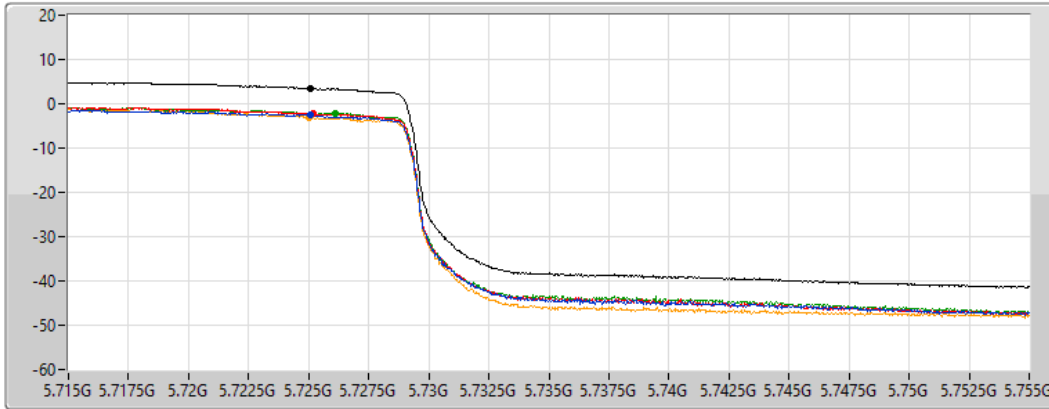

802.11ax HEW40_Nss1,(MCS0)_4TX
5710MHz Straddle 5.725-5.85GHz

PSD

25/01/2022

CF
5.735GHz
Span
40MHz
RBW
500kHz
VBW
3MHz
Sweep Time
20ms
Detector Type
RMS

Sum
Port 1
Port 2
Port 3
Port 4

Sum	PD	Port 1	Port 2	Port 3	Port 4
(dBm/RBW)	(dBm/RBW)	(dBm/RBW)	(dBm/RBW)	(dBm/RBW)	(dBm/RBW)
3.46	3.46	-2.53	-2.27	-2.05	-3.03