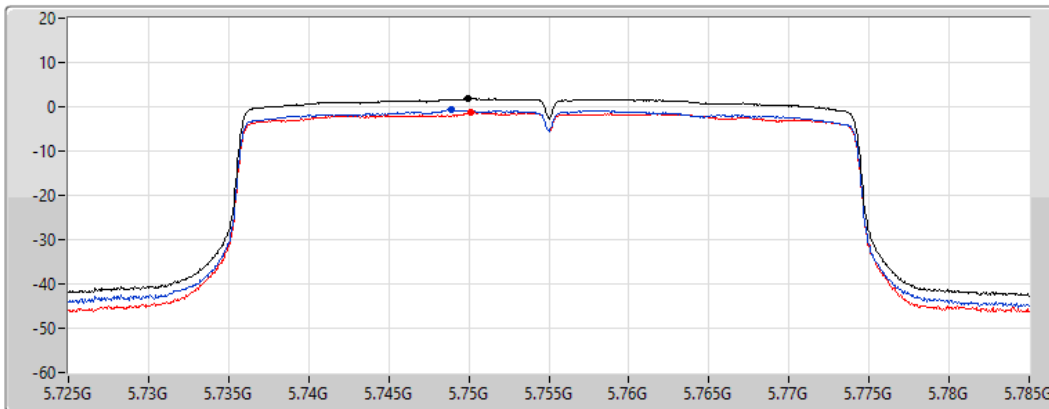

5755MHz

13/02/2022

CF
5.755GHz

Span
60MHz

RBW
500kHz

VBW
3MHz

Sweep Time
20ms

Detector Type
RMS

Sum

Port 1

Port 2

Sum	PD	Port 1	Port 2
(dBm/RBW)	(dBm/RBW)	(dBm/RBW)	(dBm/RBW)
1.86	1.86	-0.75	-1.29