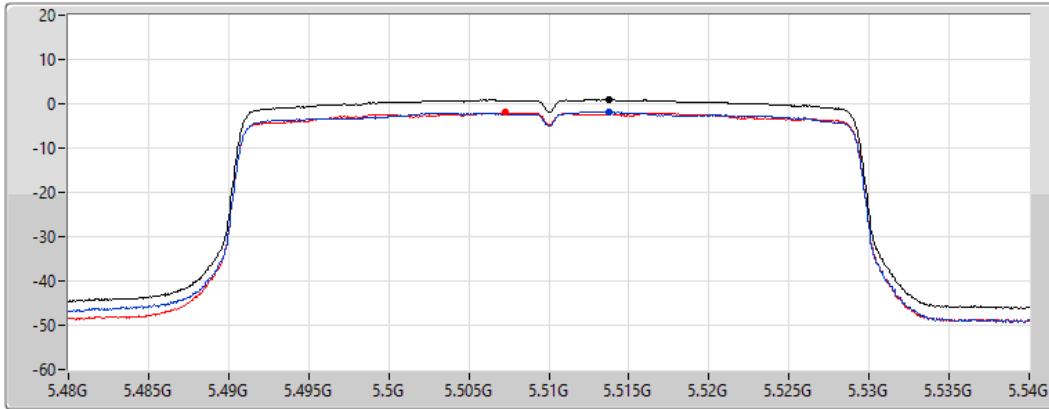

802.11ax HEW40_Nss1,(MCS0)_2TX

PSD

5510MHz

13/02/2022

CF
5.51GHz
Span
60MHz
RBW
1MHz
VBW
3MHz
Sweep Time
20ms
Detector Type
RMS

Sum
Port 1
Port 2

Sum	PD	Port 1	Port 2
(dBm/RBW)	(dBm/RBW)	(dBm/RBW)	(dBm/RBW)
0.97	0.97	-1.80	-2.03