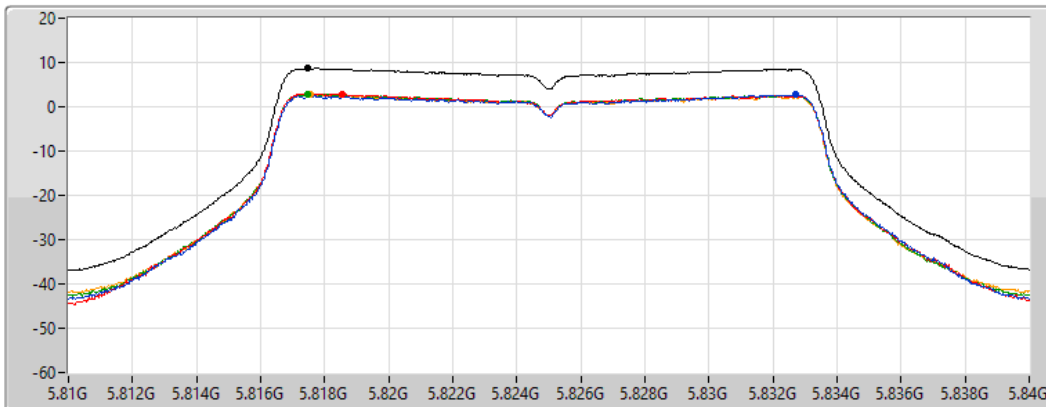

CF
5.825GHz

Span
30MHz

RBW
500kHz

VBW
3MHz

Sweep Time
20ms

Detector Type
RMS

Sum 

Port 1 