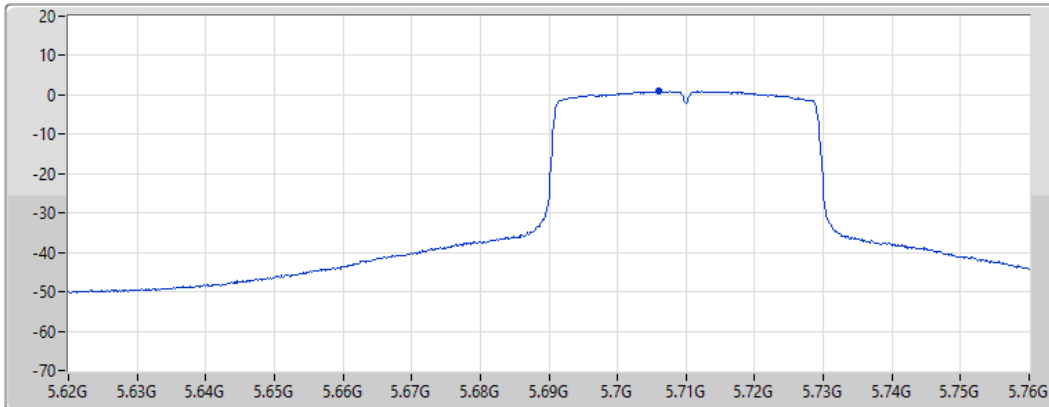

802.11ax HEW40_Nss1,(MCS0)_1TX

PSD

5710MHz Straddle 5.47-5.725GHz

11/02/2022

CF
5.69GHz

Span
140MHz

RBW
1MHz

VBW
3MHz

Sweep Time
20ms

Detector Type
RMS

Port 1

Sum	PD	Port 1
(dBm/RBW)	(dBm/RBW)	(dBm/RBW)
0.90	0.90	0.90