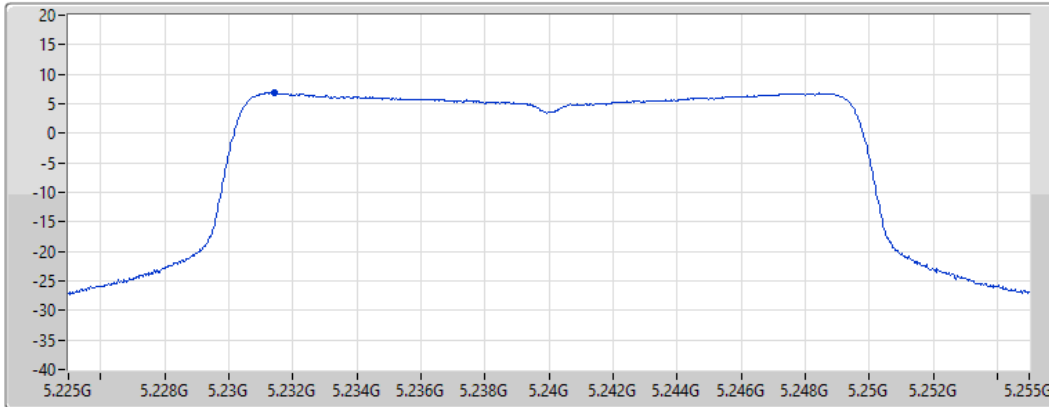

802.11ax HEW20_Nss1,(MCS0)_1TX

PSD

5240MHz

01/03/2022

CF
5.24GHz

Span
30MHz

RBW
1MHz

VBW
3MHz

Sweep Time
20ms

Detector Type
RMS

Port 1

Sum	PD	Port 1
(dBm/RBW)	(dBm/RBW)	(dBm/RBW)
6.84	6.84	6.84