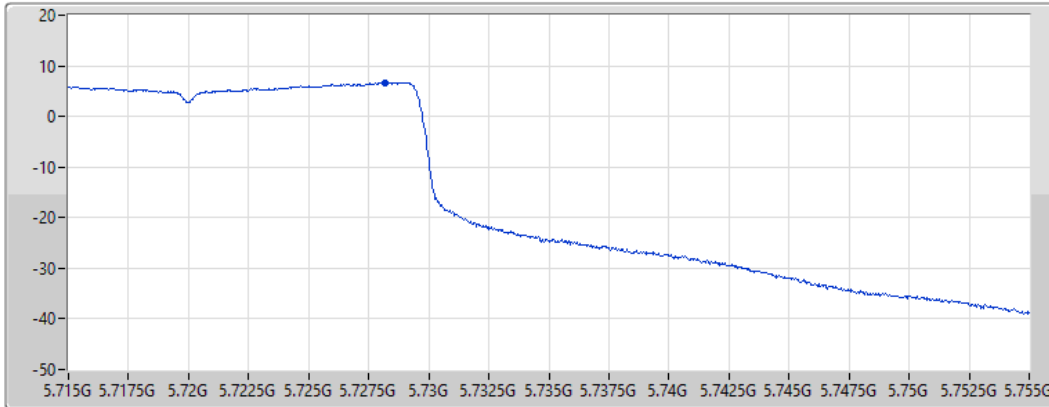

802.11ax HEW20_Nss1,(MCS0)_1TX
5720MHz Straddle 5.725-5.85GHz

PSD

01/03/2022

CF
5.735GHz

Span
40MHz

RBW
500kHz

VBW
3MHz

Sweep Time
20ms

Detector Type
RMS

Port 1

Sum	PD	Port 1
(dBm/RBW)	(dBm/RBW)	(dBm/RBW)
6.71	6.71	6.71