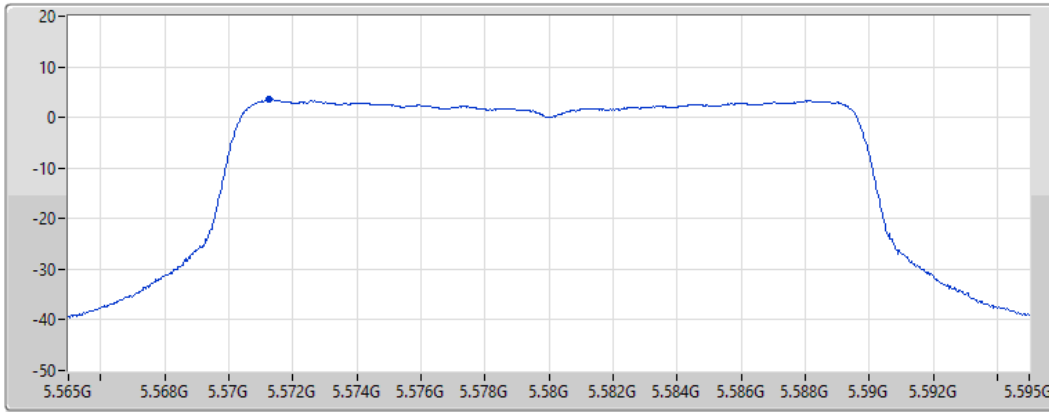

802.11ax HEW20_Nss1,(MCS0)_1TX

PSD

5580MHz

11/02/2022

CF
5.58GHz

Span
30MHz

RBW
1MHz

VBW
3MHz

Sweep Time
20ms

Detector Type
RMS

Port 1

Sum	PD	Port 1
(dBm/RBW)	(dBm/RBW)	(dBm/RBW)
3.47	3.47	3.47