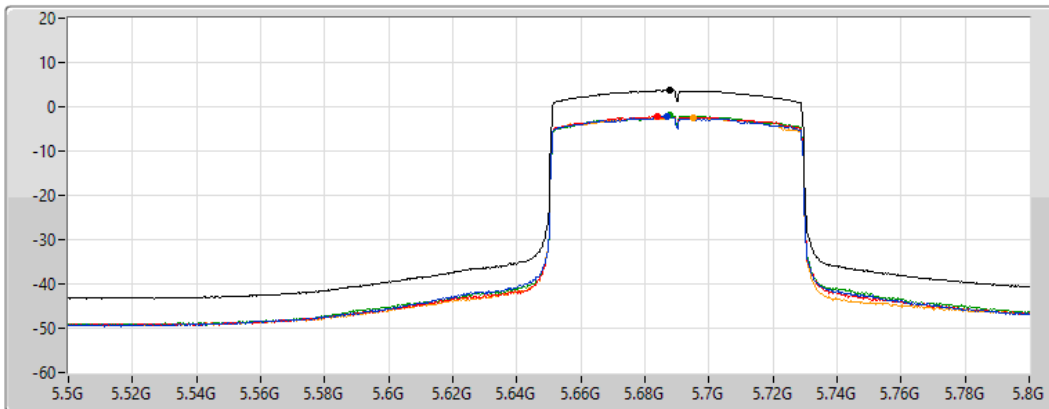

25/01/2022

CF
5.65GHz

Span
300MHz

RBW
1MHz

VBW
3MHz

Sweep Time
20ms

Detector Type
RMS

Sum 