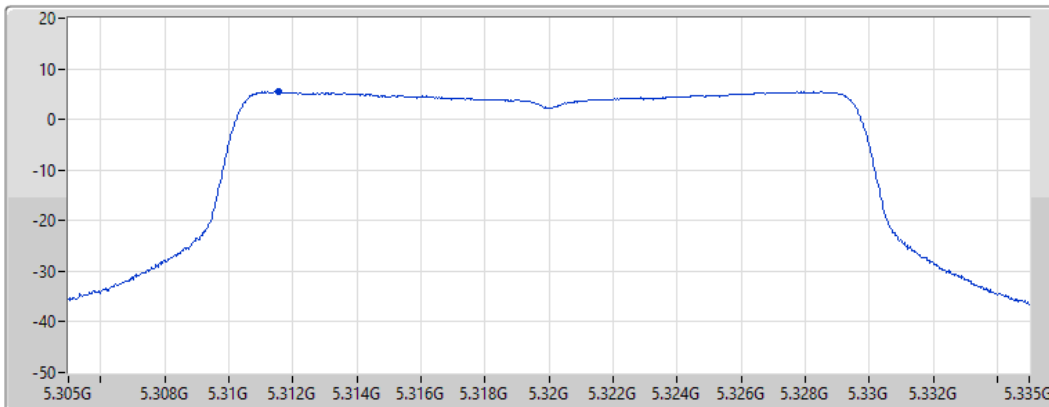

CF
5.32GHz

Span
30MHz

RBW
1MHz

VBW
3MHz

Sweep Time
20ms

Detector Type
RMS

Port 1 

Sum	PD	Port 1
(dBm/RBW)	(dBm/RBW)	(dBm/RBW)
5.44	5.44	5.44