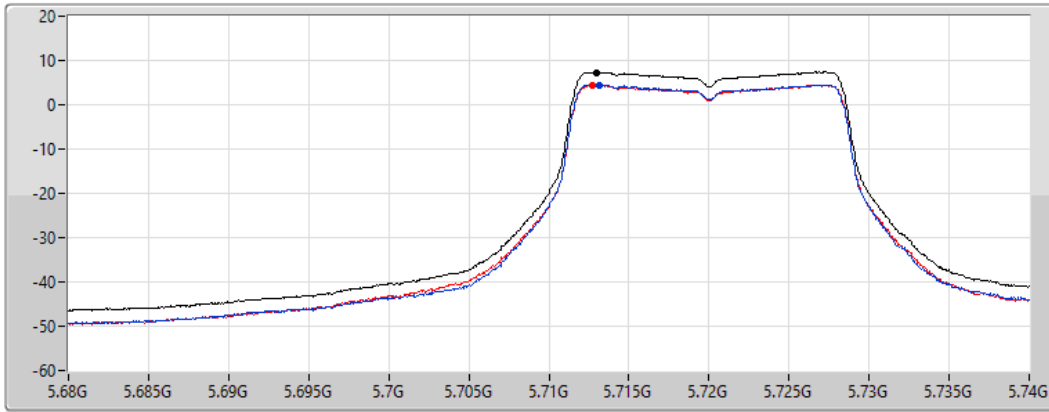

Sum

Port 1

Port 2

Sum	PD	Port 1	Port 2
(dBm/RBW)	(dBm/RBW)	(dBm/RBW)	(dBm/RBW)
7.33	7.33	4.52	4.42