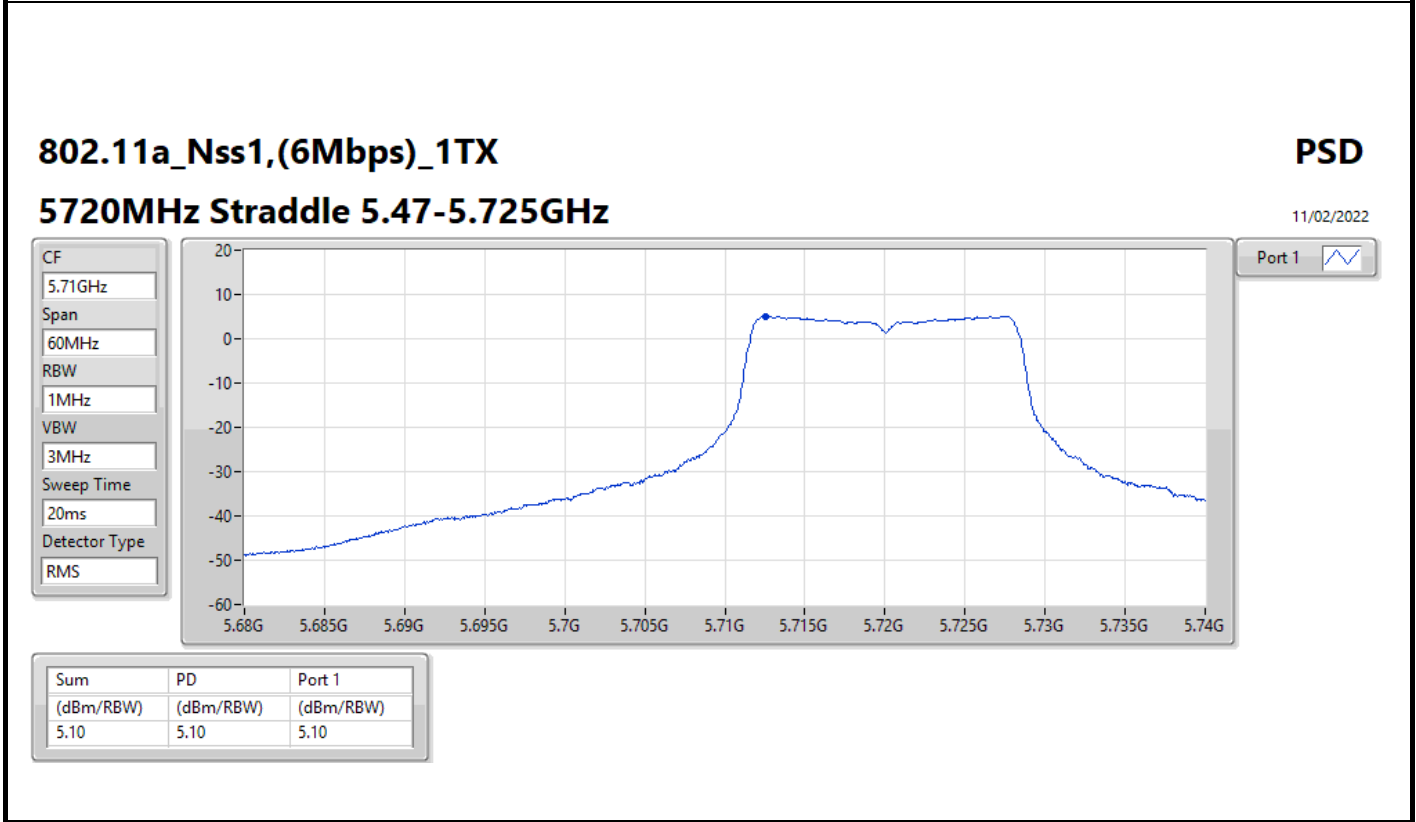

Span
30MHz

RBW
1MHz

VBW
3MHz

Sweep Time
20ms

Detector Type
RMS

Sum	PD	Port 1
(dBm/RBW)	(dBm/RBW)	(dBm/RBW)
3.76	3.76	3.76

802.11a_Nss1,(6Mbps)_1TX

PSD