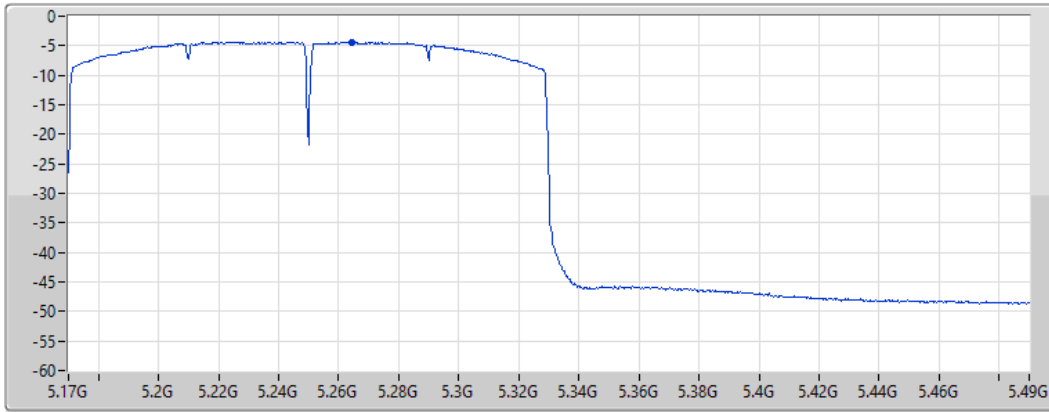

5250MHz Straddle 5.25-5.35GHz

01/03/2022

CF
5.33GHz

Span
320MHz

RBW
1MHz

VBW
3MHz

Sweep Time
20ms

Detector Type
RMS

Port 1

Sum	PD	Port 1
(dBm/RBW)	(dBm/RBW)	(dBm/RBW)
-4.41	-4.41	-4.41