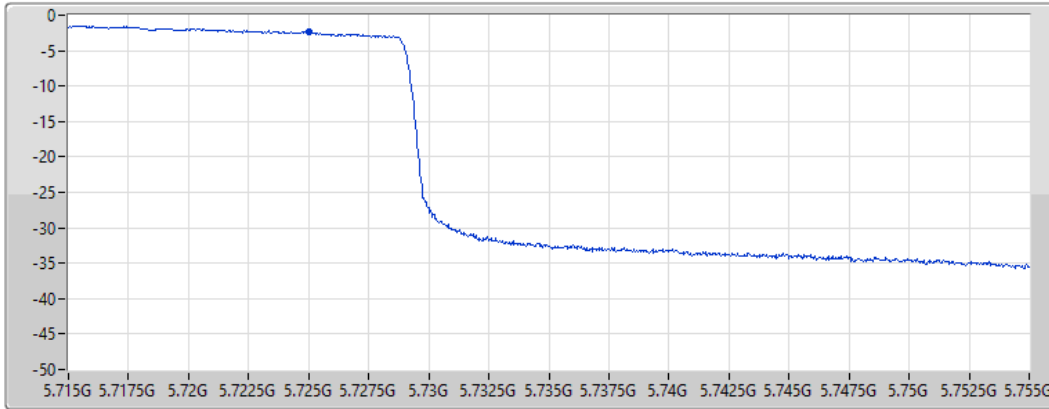

CF
5.735GHz

Span
40MHz

RBW
500kHz

VBW
3MHz

Sweep Time
20ms

Detector Type
RMS

Port 1 

Sum	PD	Port 1
(dBm/RBW)	(dBm/RBW)	(dBm/RBW)
-2.39	-2.39	-2.39