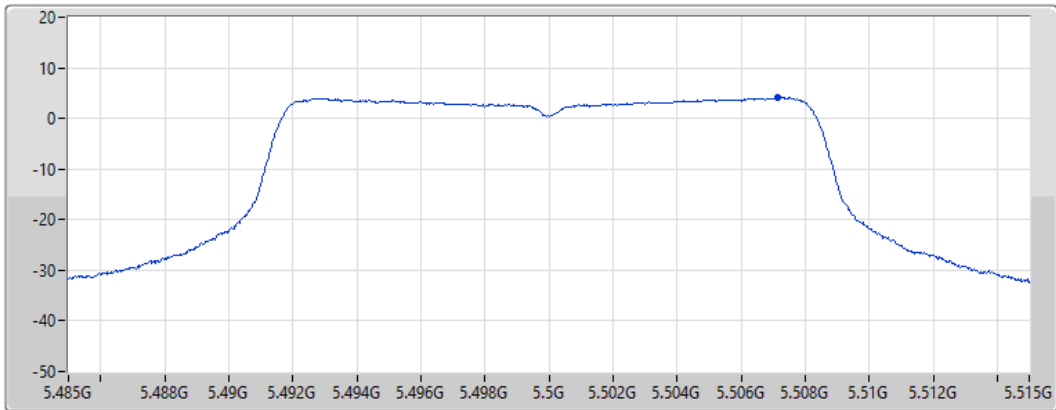

802.11a_Nss1,(6Mbps)_1TX

PSD

5500MHz

11/02/2022

CF
5.5GHz

Span
30MHz

RBW
1MHz

VBW
3MHz

Sweep Time
20ms

Detector Type
RMS

Sum	PD	Port 1
(dBm/RBW)	(dBm/RBW)	(dBm/RBW)
4.12	4.12	4.12