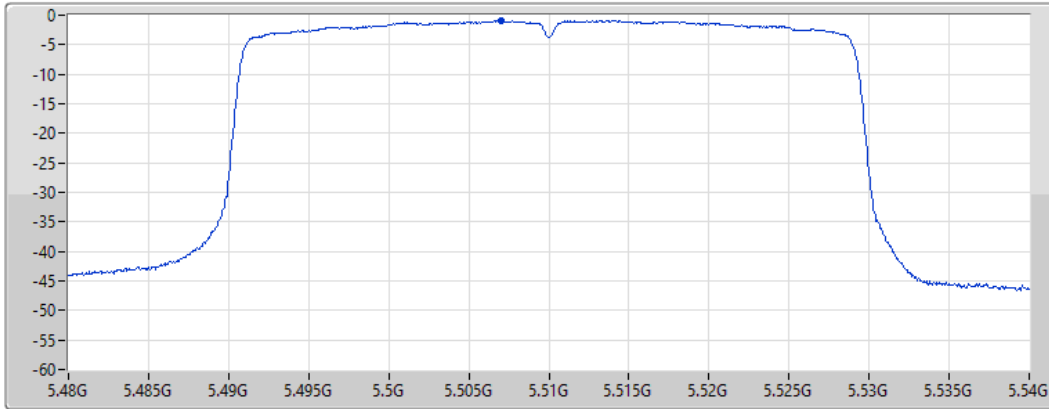

802.11ax HEW40_Nss1,(MCS0)_1TX

PSD

5510MHz

11/02/2022

CF
5.51GHz
Span
60MHz
RBW
1MHz
VBW
3MHz
Sweep Time
20ms
Detector Type
RMS

Port 1

Sum	PD	Port 1
(dBm/RBW)	(dBm/RBW)	(dBm/RBW)
-0.94	-0.94	-0.94