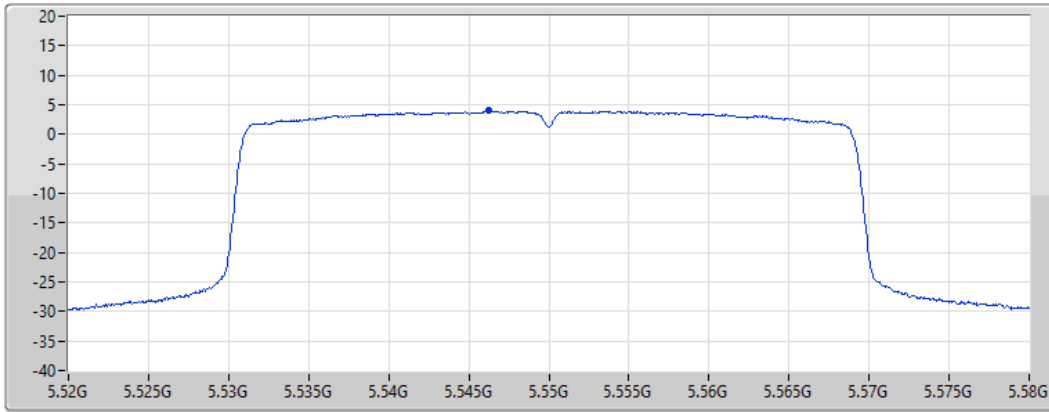

802.11ax HEW40_Nss1,(MCS0)_1TX

PSD

5550MHz

01/03/2022

CF
5.55GHz

Span
60MHz

RBW
1MHz

VBW
3MHz

Sweep Time
20ms

Detector Type
RMS

Port 1

Sum	PD	Port 1
(dBm/RBW)	(dBm/RBW)	(dBm/RBW)
3.95	3.95	3.95