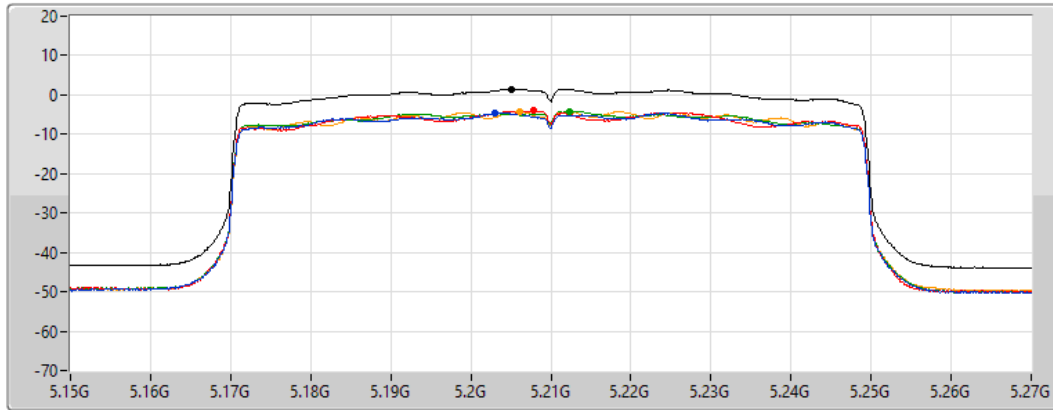

802.11ax HEW80_Nss1,(MCS0)_4TX

PSD

5210MHz

22/01/2022

CF
5.21GHz

Span
120MHz

RBW
1MHz

VBW
3MHz

Sweep Time
20ms

Detector Type
RMS

Sum ☐

Port 1 ☐

Port 2 ☐

Port 3 ☐

Port 4 ☐

Sum	PD	Port 1	Port 2	Port 3	Port 4
(dBm/RBW)	(dBm/RBW)	(dBm/RBW)	(dBm/RBW)	(dBm/RBW)	(dBm/RBW)
1.40	1.40	-4.56	-3.99	-4.20	-4.21