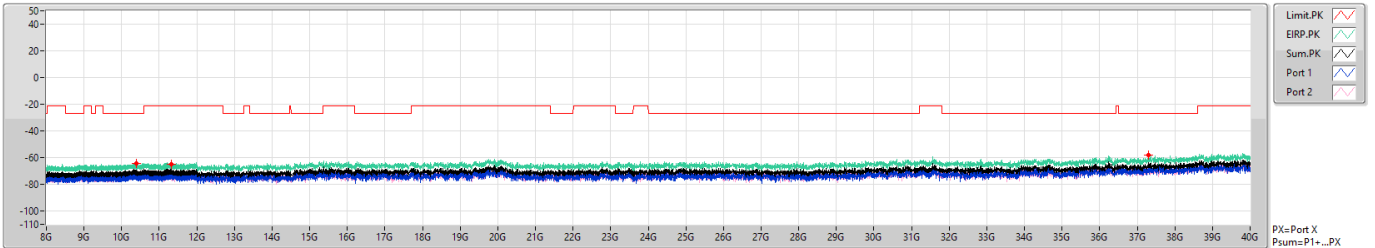

802.11ax HEW40_Nss1,(MCS0)_2TX

5670MHz

CSE [PK]

24/03/2022

F-Start(Hz)	F-Stop(Hz)	RBW(Hz)	Type	Freq(Hz)	EIRP(dBm)	Limit(dBm)	Margin(dB)	DG(dB)	Ref(dB)	Psum(dBm)	P1(dBm)	P2(dBm)
8G	12G	1M	PK	10.3815G	-64.15	-27.00	-37.15	4.69	0.00	-68.84	-70.94	-73.01
8G	12G	1M	PK	11.328G	-65.04	-21.20	-43.84	4.69	0.00	-69.73	-73.55	-72.05
12G	40G	1M	PK	37.291G	-58.41	-27.00	-31.41	4.69	0.00	-63.10	-67.11	-65.29