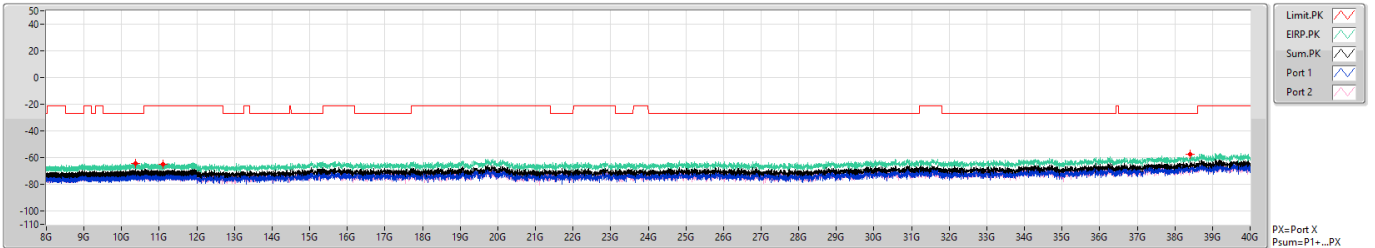

802.11ax HEW40_Nss1,(MCS0)_2TX

5550MHz

CSE [PK]

24/03/2022

802.11ax HEW40_Nss1,(MCS0)_2TX

5550MHz

CSE [AV]

24/03/2022