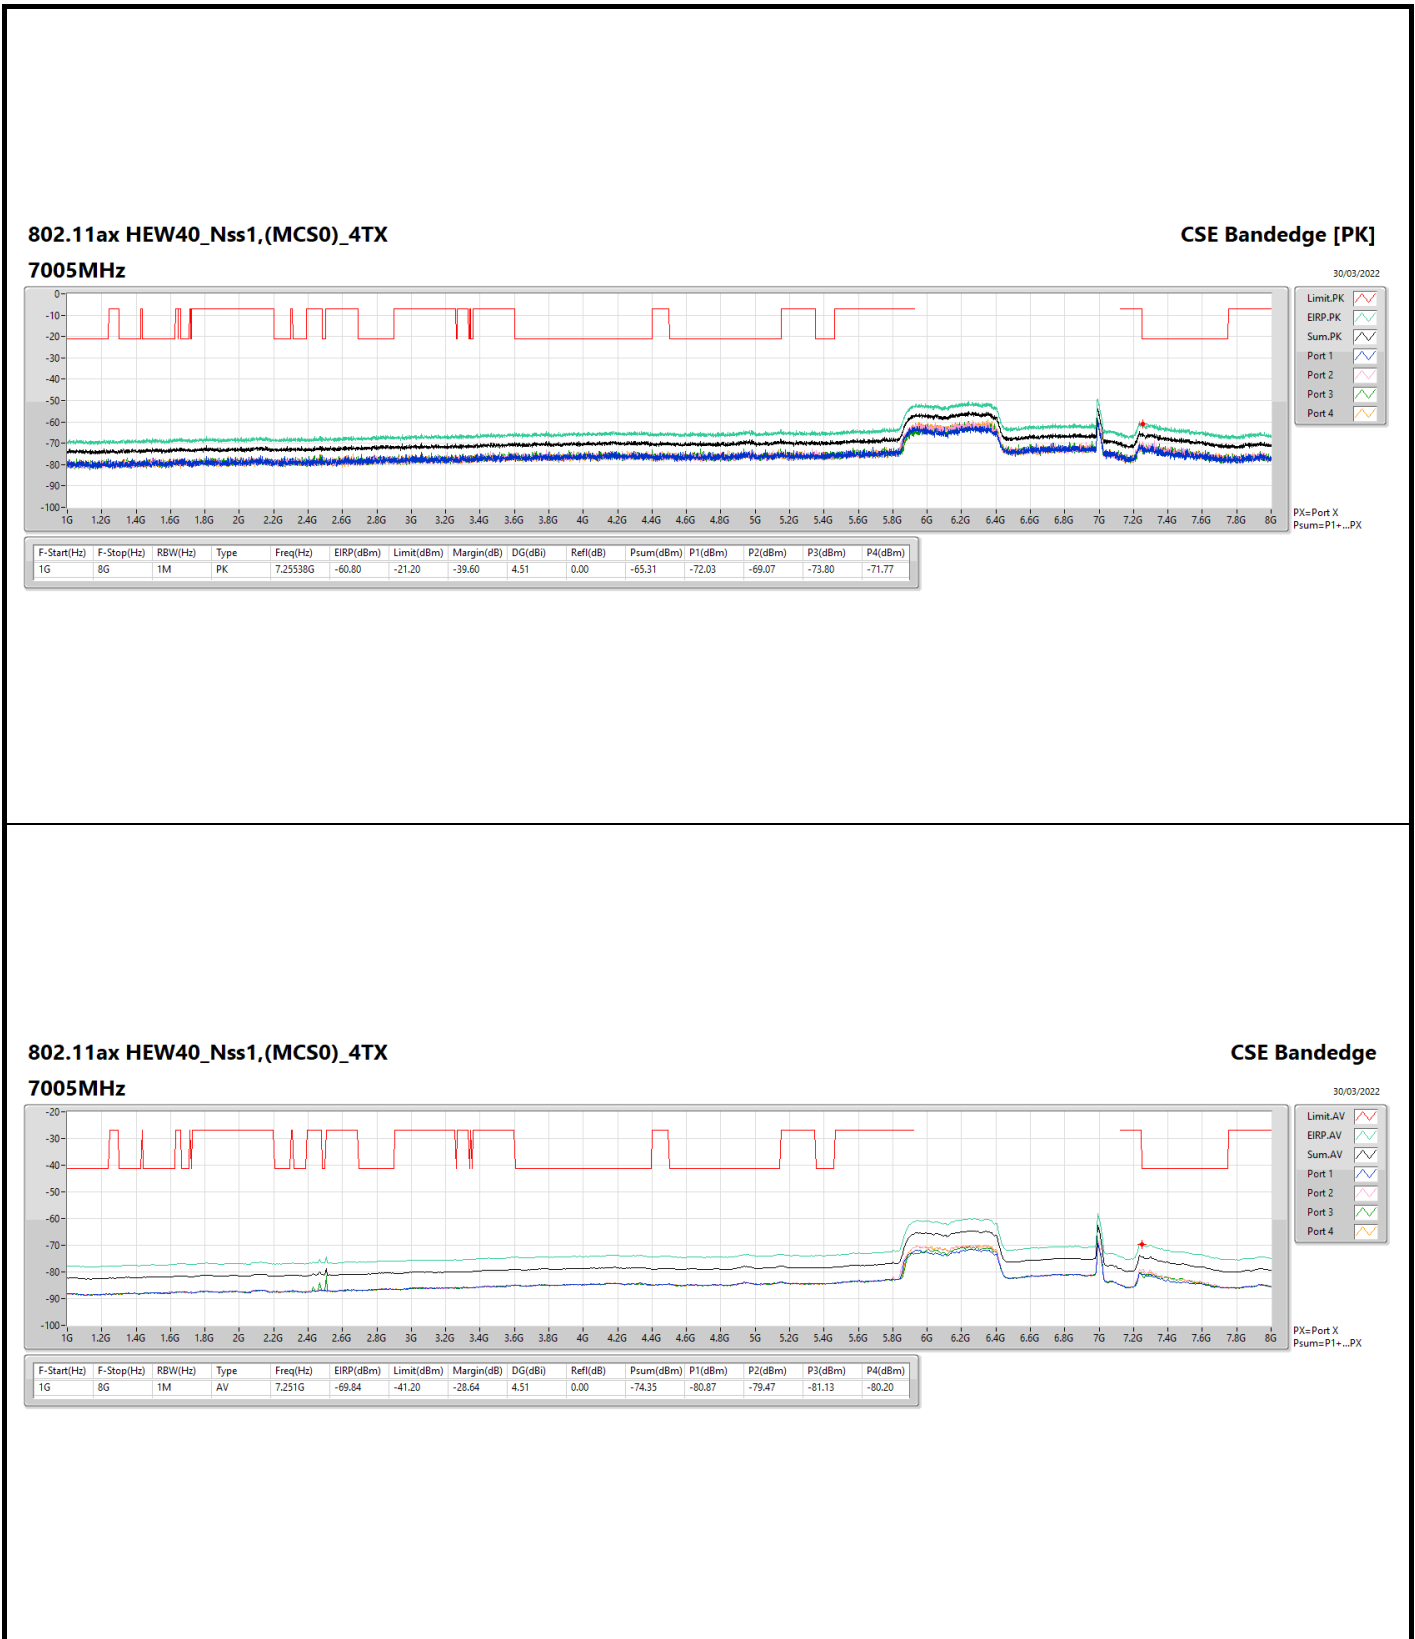

802.11ax HEW40_Nss1,(MCS0)_4TX
6885MHz Straddle 6.525-6.875GHz

CSE Bandedge

30/03/2022

802.11ax HEW80_Nss1,(MCS0)_4TX

6625MHz

CSE Bandedge

30/03/2022