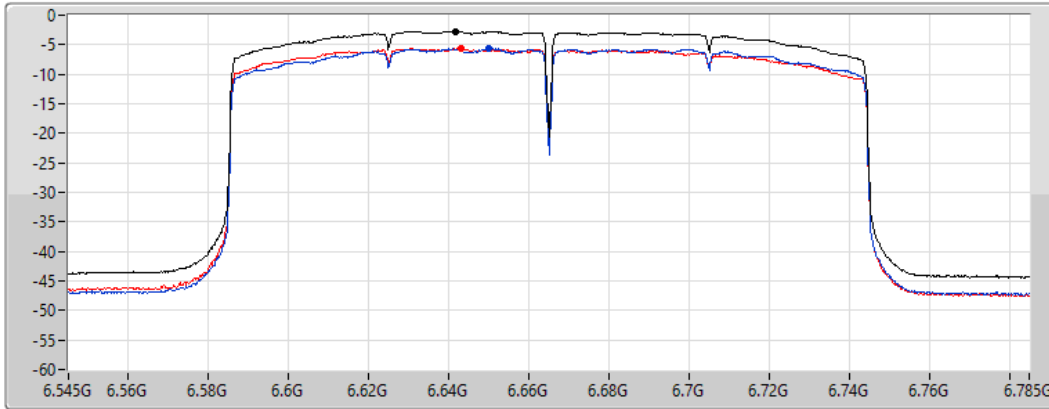

Sum
Port 1
Port 2

Sum	PD	Port 1	Port 2
(dBm/RBW)	(dBm/RBW)	(dBm/RBW)	(dBm/RBW)
-2.50	-2.50	-5.35	-5.44

802.11ax HEW160_Nss1,(MCS0)_2TX

PSD

6665MHz

15/02/2022

CF
6.665GHz
Span
240MHz
RBW
1MHz
VBW
3MHz
Sweep Time
20ms
Detector Type
RMS

Sum
Port 1
Port 2

Sum	PD	Port 1	Port 2
(dBm/RBW)	(dBm/RBW)	(dBm/RBW)	(dBm/RBW)
-2.75	-2.75	-5.60	-5.65

802.11ax HEW160_Nss1,(MCS0)_2TX

PSD

6825MHz Straddle 6.525-6.875GHz

15/02/2022

CF
6.825GHz
Span
240MHz
RBW
1MHz
VBW
3MHz
Sweep Time
20ms
Detector Type
RMS