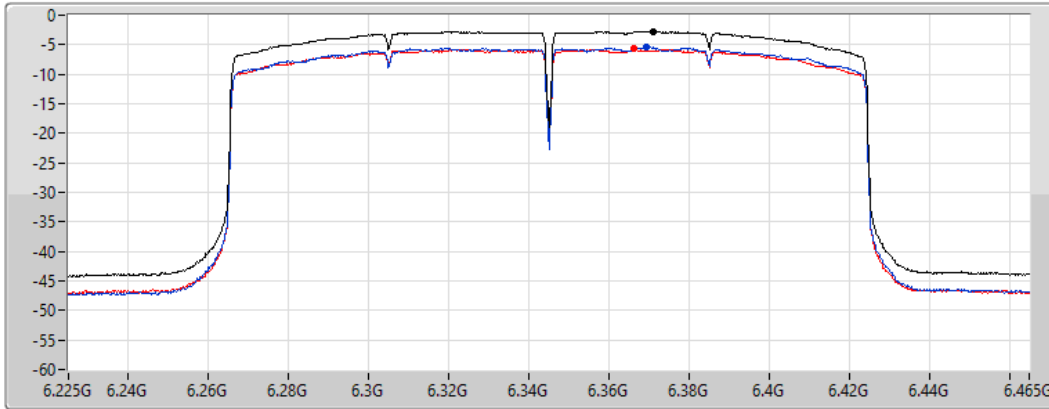

Port 1 

Port 2 

Sum	PD	Port 1	Port 2
(dBm/RBW)	(dBm/RBW)	(dBm/RBW)	(dBm/RBW)
-2.61	-2.61	-5.52	-5.58

802.11ax HEW160_Nss1,(MCS0)_2TX

PSD

6345MHz

15/02/2022

CF
6.345GHz
Span
240MHz
RBW
1MHz
VBW
3MHz
Sweep Time
20ms
Detector Type
RMS

Sum
Port 1
Port 2

Sum	PD	Port 1	Port 2
(dBm/RBW)	(dBm/RBW)	(dBm/RBW)	(dBm/RBW)
-2.76	-2.76	-5.47	-5.73

802.11ax HEW160_Nss1,(MCS0)_2TX

PSD

6505MHz Straddle 6.425-6.525GHz

15/02/2022

CF
6.505GHz
Span
240MHz
RBW
1MHz
VBW
3MHz
Sweep Time
20ms
Detector Type
RMS