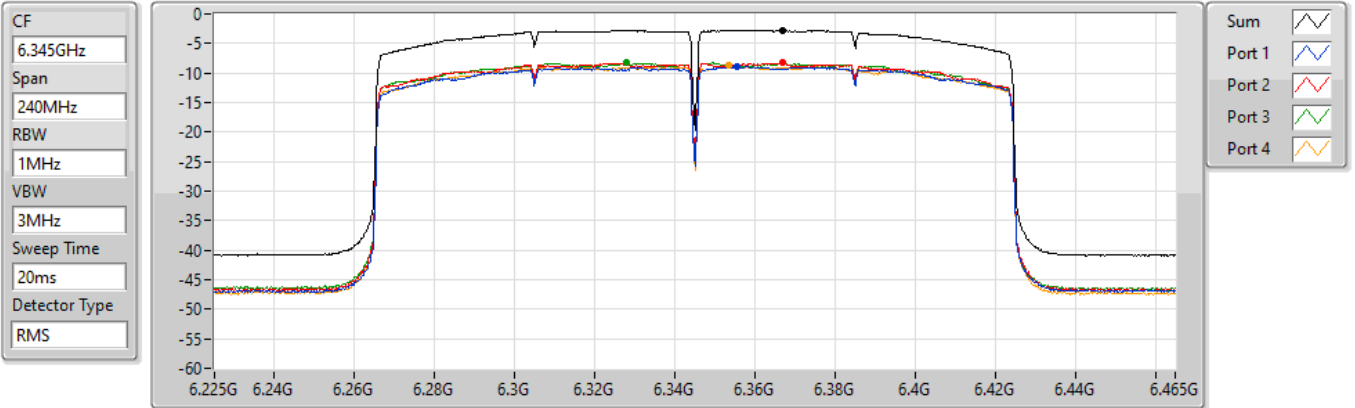

PSD

6345MHz

30/03/2022

Sum	PD	Port 1	Port 2	Port 3	Port 4
(dBm/RBW)	(dBm/RBW)	(dBm/RBW)	(dBm/RBW)	(dBm/RBW)	(dBm/RBW)
-2.74	-2.74	-8.91	-8.29	-8.22	-8.77

802.11ax HEW160_Nss1,(MCS0)_4TX

PSD

6505MHz Straddle 6.425-6.525GHz