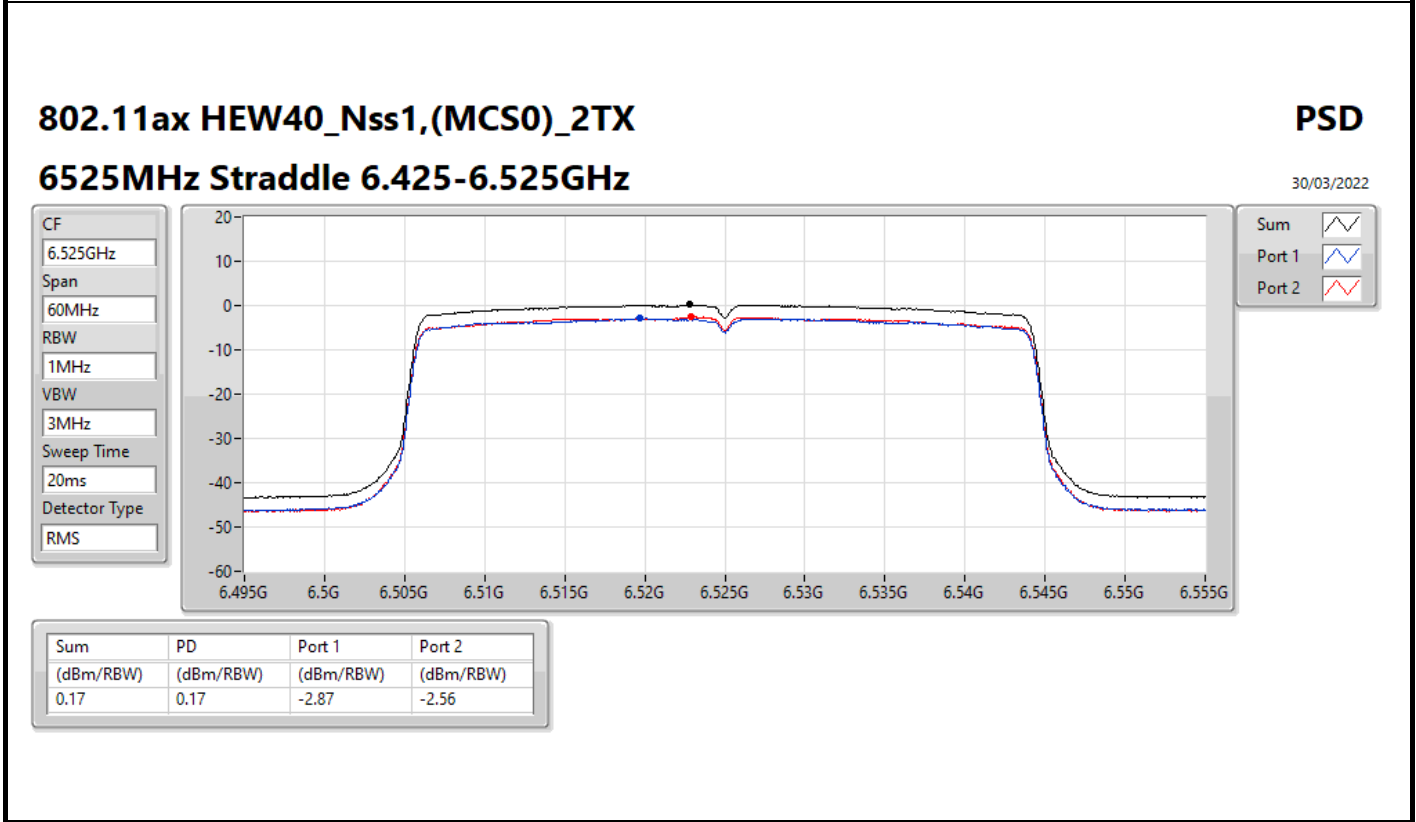

Port 2

Sum	PD	Port 1	Port 2
(dBm/RBW)	(dBm/RBW)	(dBm/RBW)	(dBm/RBW)
-1.78	-1.78	-4.74	-4.72

802.11ax HEW40_Nss1,(MCS0)_2TX

PSD

5965MHz

30/03/2022

CF
5.965GHz
Span
60MHz
RBW
1MHz
VBW
3MHz
Sweep Time
20ms
Detector Type
RMS

Sum 
Port 1 
Port 2 

Sum	PD	Port 1	Port 2
(dBm/RBW)	(dBm/RBW)	(dBm/RBW)	(dBm/RBW)
-0.74	-0.74	-3.91	-3.23

802.11ax HEW40_Nss1,(MCS0)_2TX

PSD

6165MHz

30/03/2022

CF
6.165GHz
Span
60MHz
RBW
1MHz
VBW
3MHz
Sweep Time
20ms
Detector Type
RMS

Sum 
Port 1 
Port 2 

Sum	PD	Port 1	Port 2
(dBm/RBW)	(dBm/RBW)	(dBm/RBW)	(dBm/RBW)
-0.74	-0.74	-3.46	-3.91

802.11ax HEW40_Nss1,(MCS0)_2TX

PSD

6565MHz

30/03/2022

CF
6.565GHz
Span
60MHz
RBW
1MHz
VBW
3MHz
Sweep Time
20ms
Detector Type
RMS