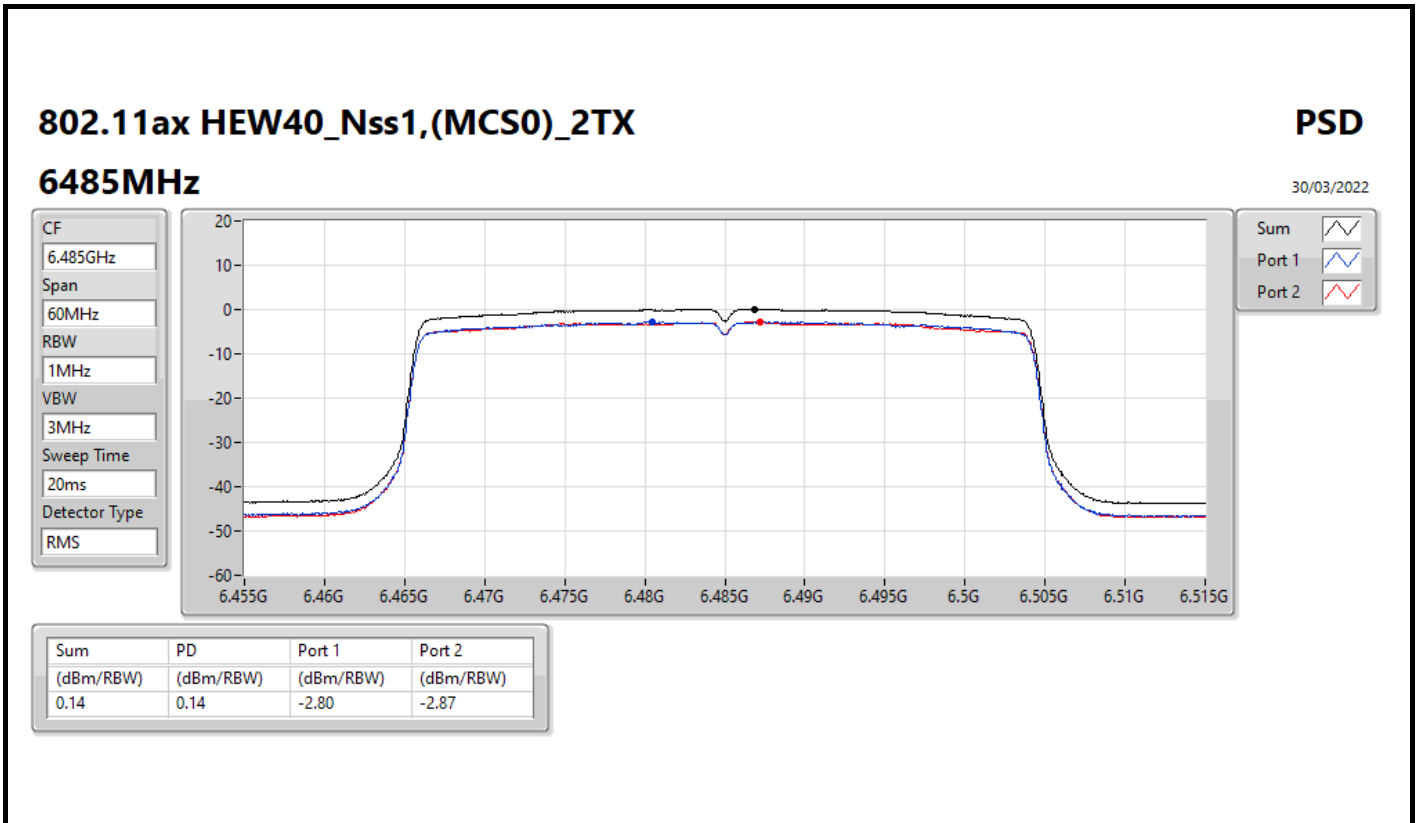

Port 2

Sum	PD	Port 1	Port 2
(dBm/RBW)	(dBm/RBW)	(dBm/RBW)	(dBm/RBW)
-1.78	-1.78	-4.74	-4.72

802.11ax HEW40_Nss1,(MCS0)_2TX

PSD

5965MHz

30/03/2022

CF
5.965GHz
Span
60MHz
RBW
1MHz
VBW
3MHz
Sweep Time
20ms
Detector Type
RMS

Sum 
Port 1 
Port 2 

Sum	PD	Port 1	Port 2
(dBm/RBW)	(dBm/RBW)	(dBm/RBW)	(dBm/RBW)
-0.74	-0.74	-3.91	-3.23

802.11ax HEW40_Nss1,(MCS0)_2TX

PSD

6165MHz

30/03/2022

CF
6.165GHz
Span
60MHz
RBW
1MHz
VBW
3MHz
Sweep Time
20ms
Detector Type
RMS

Sum 
Port 1 
Port 2 

Sum	PD	Port 1	Port 2
(dBm/RBW)	(dBm/RBW)	(dBm/RBW)	(dBm/RBW)
-0.74	-0.74	-3.46	-3.91

802.11ax HEW40_Nss1,(MCS0)_2TX

PSD

6565MHz

30/03/2022

CF
6.565GHz
Span
60MHz
RBW
1MHz
VBW
3MHz
Sweep Time
20ms
Detector Type
RMS