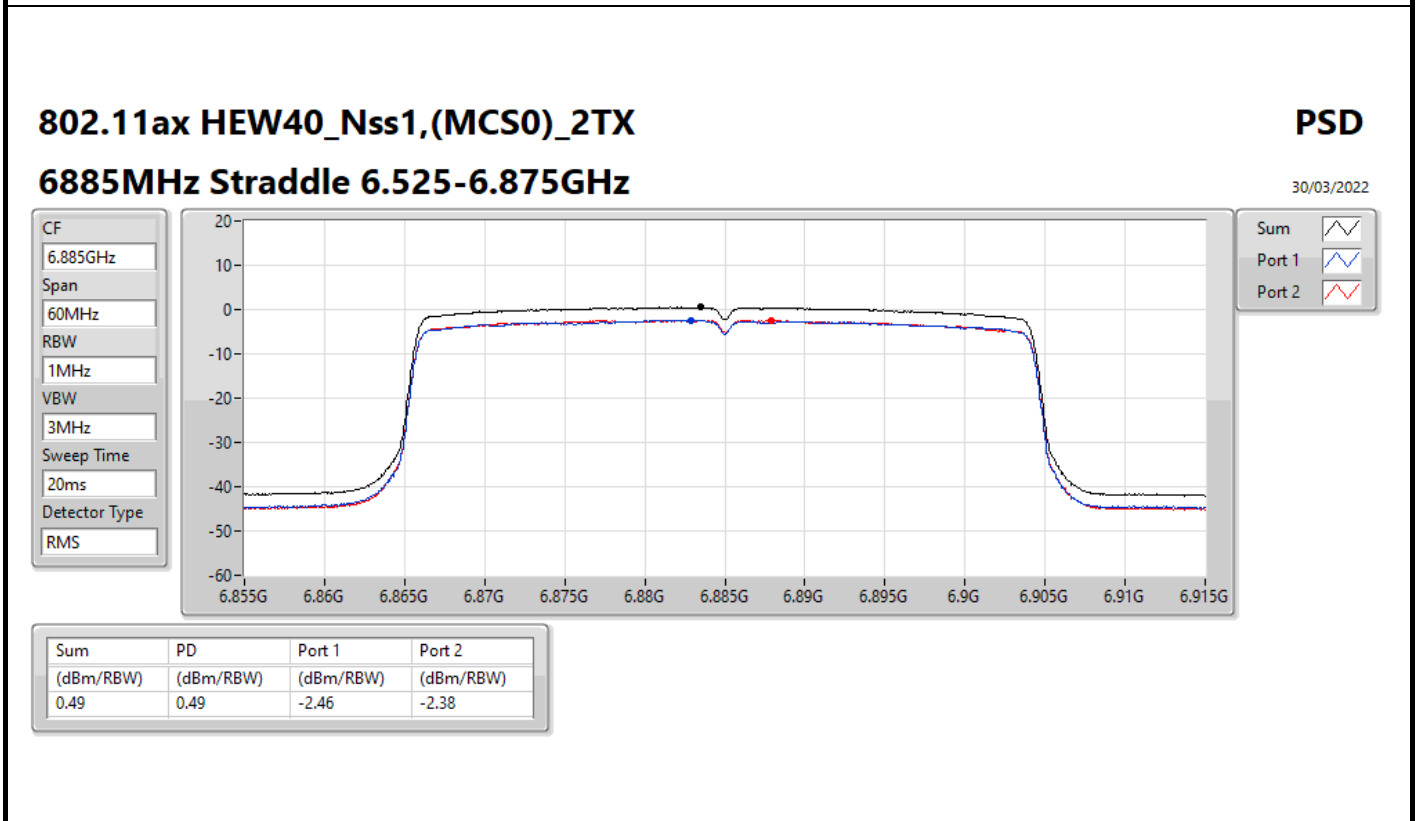

Sum 
Port 1 
Port 2 

Sum	PD	Port 1	Port 2
(dBm/RBW)	(dBm/RBW)	(dBm/RBW)	(dBm/RBW)
-0.74	-0.74	-3.46	-3.91

802.11ax HEW40_Nss1,(MCS0)_2TX

PSD

6565MHz

30/03/2022

CF
6.565GHz
Span
60MHz
RBW
1MHz
VBW
3MHz
Sweep Time
20ms
Detector Type
RMS

Sum
Port 1
Port 2

Sum	PD	Port 1	Port 2
(dBm/RBW)	(dBm/RBW)	(dBm/RBW)	(dBm/RBW)
0.65	0.65	-2.48	-2.01

802.11ax HEW40_Nss1,(MCS0)_2TX

PSD

6685MHz

30/03/2022

CF
6.685GHz
Span
60MHz
RBW
1MHz
VBW
3MHz
Sweep Time
20ms
Detector Type
RMS

Sum
Port 1
Port 2

Sum	PD	Port 1	Port 2
(dBm/RBW)	(dBm/RBW)	(dBm/RBW)	(dBm/RBW)
0.72	0.72	-2.45	-1.94

802.11ax HEW40_Nss1,(MCS0)_2TX

PSD

6925MHz

30/03/2022

CF
6.925GHz
Span
60MHz
RBW
1MHz
VBW
3MHz
Sweep Time
20ms
Detector Type
RMS