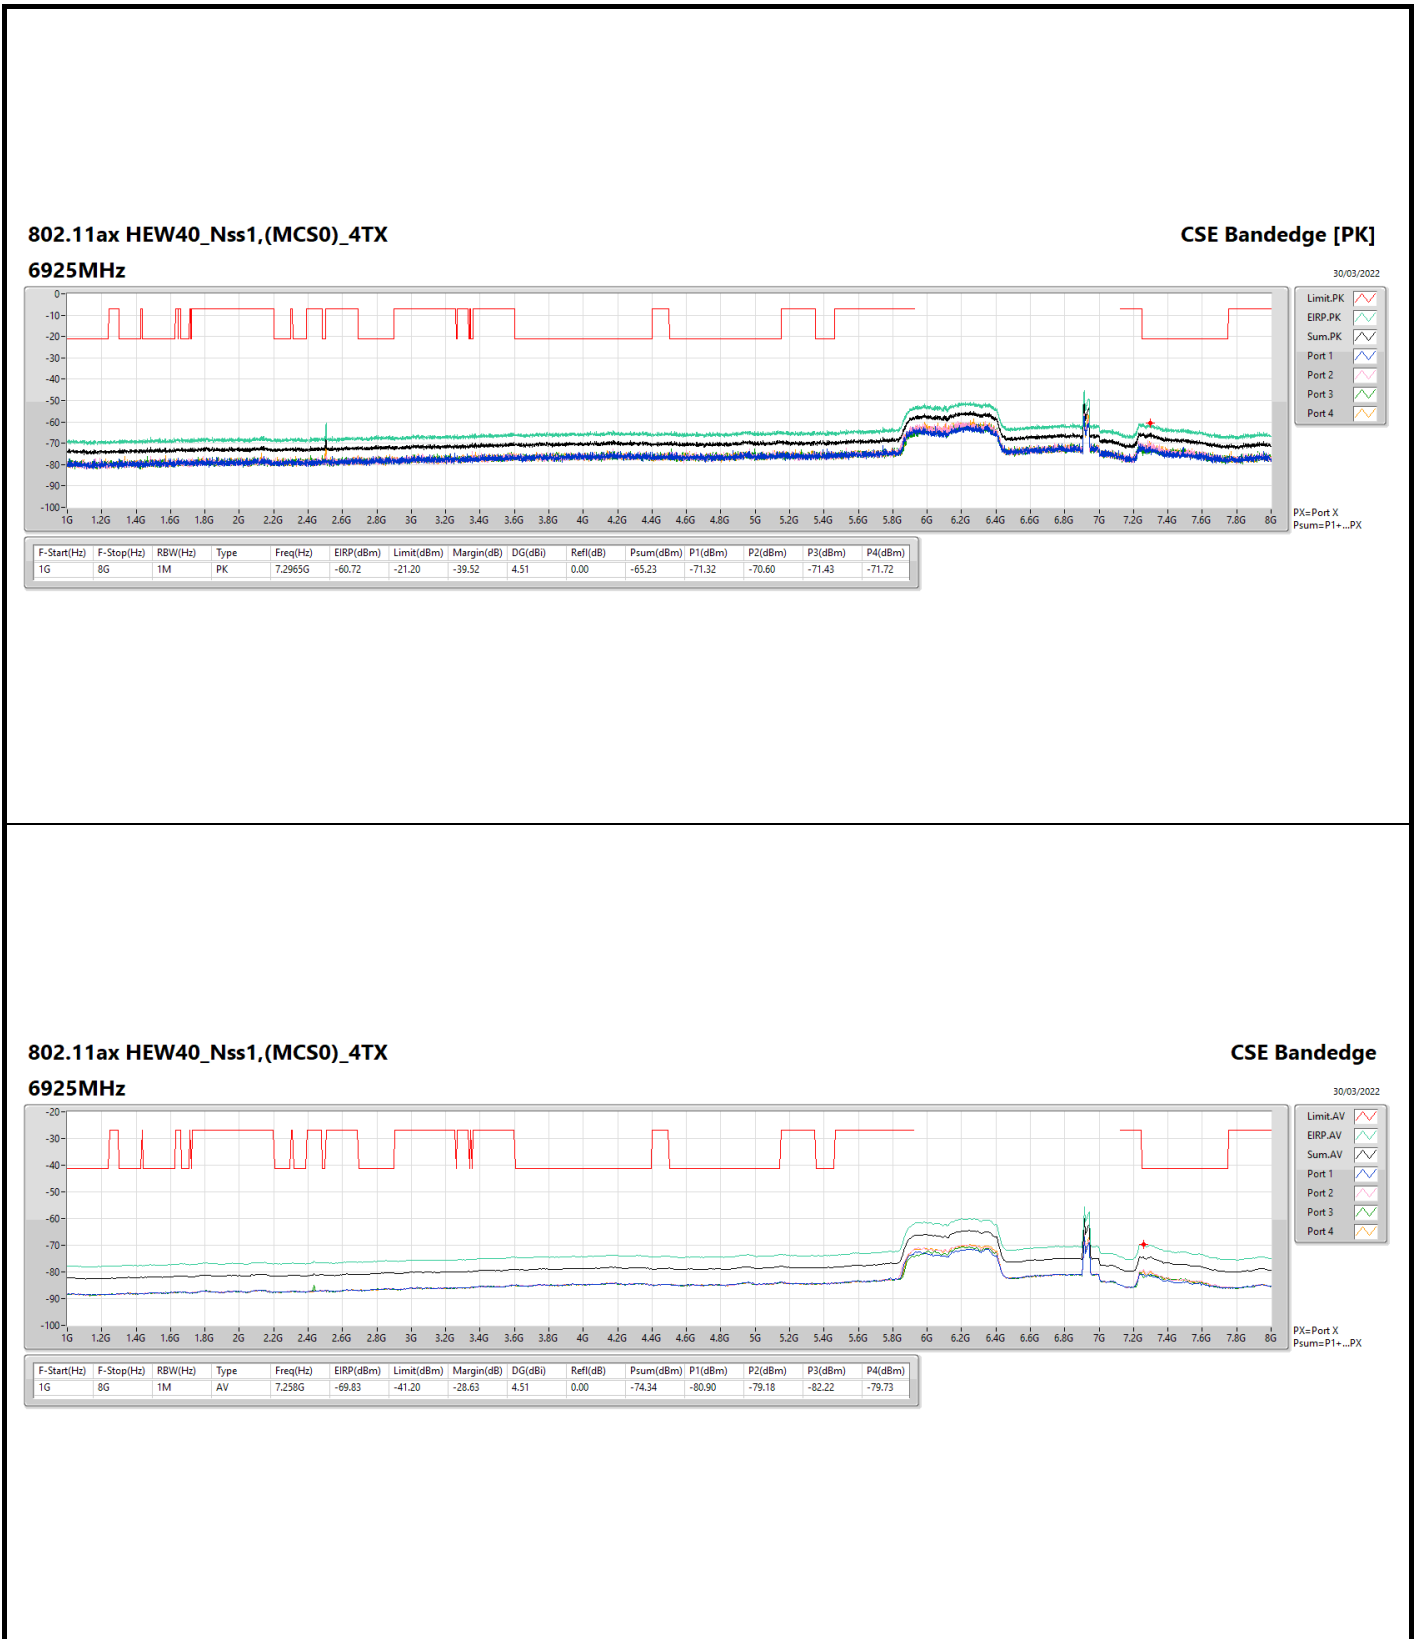

802.11ax HEW40_Nss1,(MCS0)_4TX
6885MHz Straddle 6.525-6.875GHz

CSE Bandedge

30/03/2022

802.11ax HEW80_Nss1,(MCS0)_4TX

6625MHz

CSE Bandedge

30/03/2022