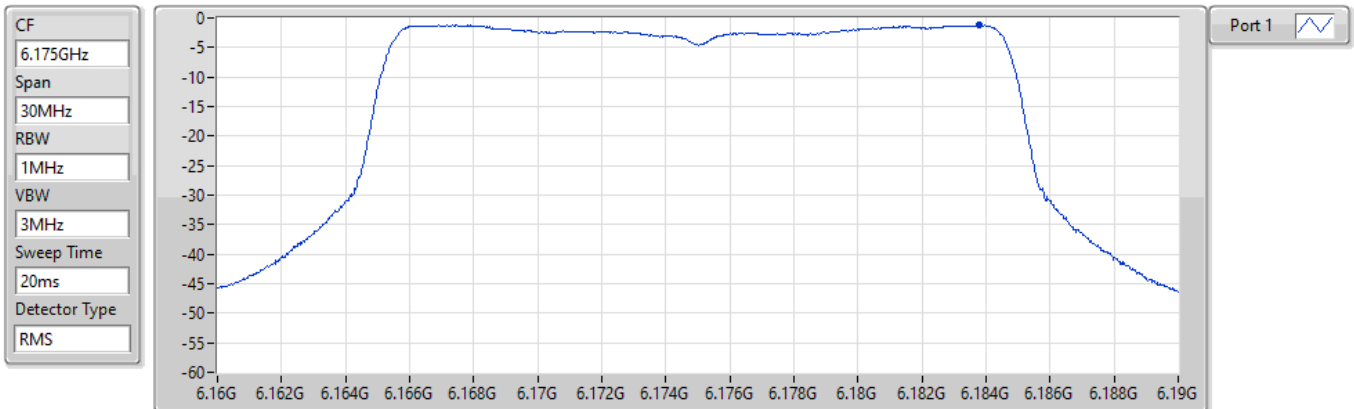

802.11ax HEW20_Nss1,(MCS0)_1TX

PSD

6175MHz

21/04/2022

Sum	PD	Port 1
(dBm/RBW)	(dBm/RBW)	(dBm/RBW)
-1.19	-1.19	-1.19