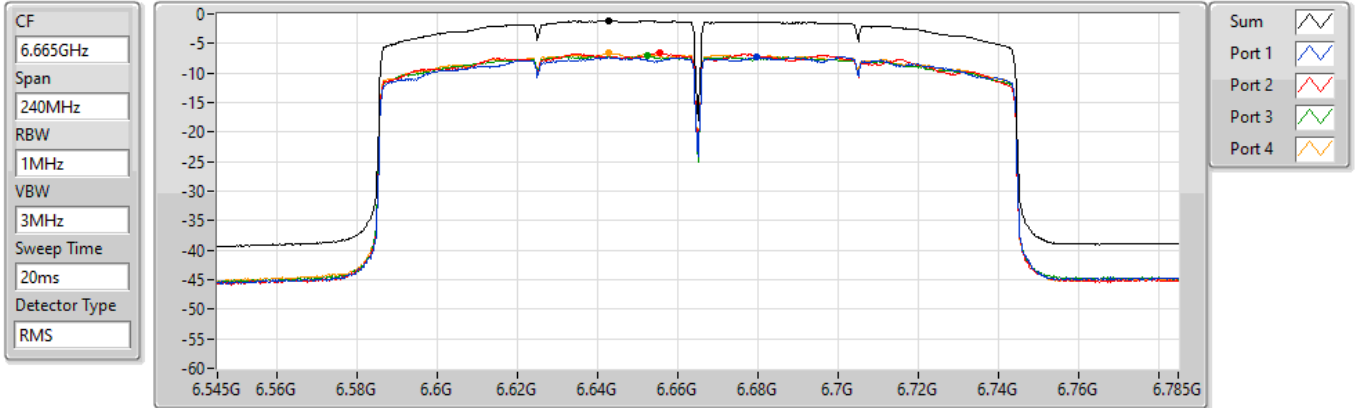

30/03/2022

Sum	PD	Port 1	Port 2	Port 3	Port 4
(dBm/RBW)	(dBm/RBW)	(dBm/RBW)	(dBm/RBW)	(dBm/RBW)	(dBm/RBW)
-1.46	-1.46	-7.51	-7.10	-7.21	-7.11

802.11ax HEW160_Nss1,(MCS0)_4TX

PSD

6665MHz

30/03/2022

Sum	PD	Port 1	Port 2	Port 3	Port 4
(dBm/RBW)	(dBm/RBW)	(dBm/RBW)	(dBm/RBW)	(dBm/RBW)	(dBm/RBW)
-1.11	-1.11	-7.28	-6.60	-7.09	-6.63