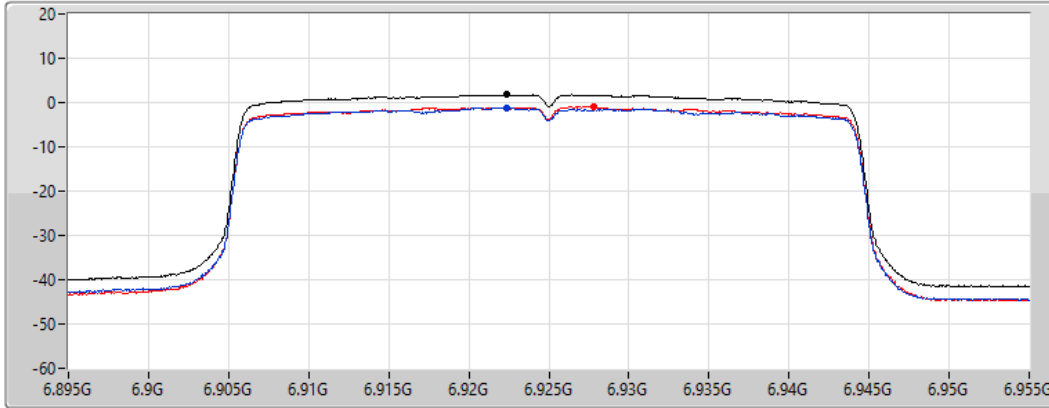

Sum
Port 1
Port 2

Sum	PD	Port 1	Port 2
(dBm/RBW)	(dBm/RBW)	(dBm/RBW)	(dBm/RBW)
0.65	0.65	-2.48	-2.01

802.11ax HEW40_Nss1,(MCS0)_2TX

PSD

6685MHz

30/03/2022

CF
6.685GHz
Span
60MHz
RBW
1MHz
VBW
3MHz
Sweep Time
20ms
Detector Type
RMS

Sum
Port 1
Port 2

Sum	PD	Port 1	Port 2
(dBm/RBW)	(dBm/RBW)	(dBm/RBW)	(dBm/RBW)
0.72	0.72	-2.45	-1.94

802.11ax HEW40_Nss1,(MCS0)_2TX

PSD

6925MHz

30/03/2022

CF
6.925GHz
Span
60MHz
RBW
1MHz
VBW
3MHz
Sweep Time
20ms
Detector Type
RMS

Sum
Port 1
Port 2

Sum	PD	Port 1	Port 2
(dBm/RBW)	(dBm/RBW)	(dBm/RBW)	(dBm/RBW)
1.77	1.77	-1.20	-1.02

802.11ax HEW40_Nss1,(MCS0)_2TX

PSD

7005MHz

30/03/2022

CF
7.005GHz
Span
60MHz
RBW
1MHz
VBW
3MHz
Sweep Time
20ms
Detector Type
RMS