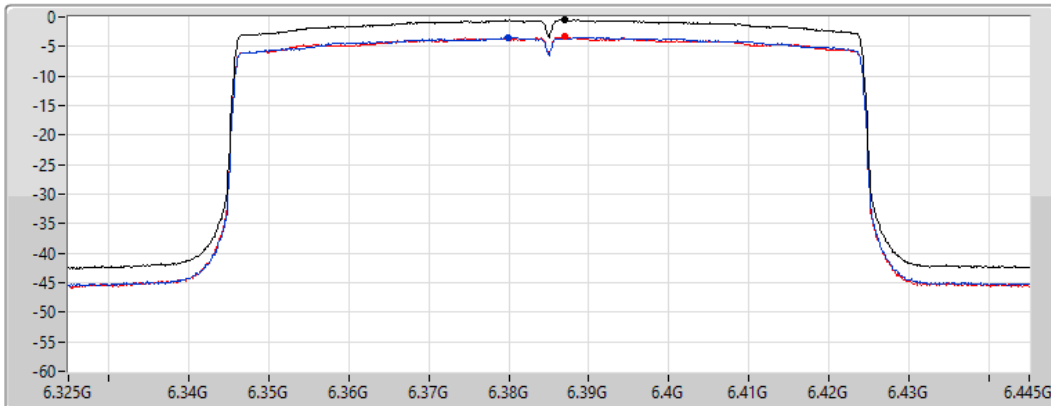

30/03/2022

CF
6.145GHz
Span
120MHz
RBW
1MHz
VBW
3MHz
Sweep Time
20ms
Detector Type
RMS

Sum
Port 1
Port 2

Sum	PD	Port 1	Port 2
(dBm/RBW)	(dBm/RBW)	(dBm/RBW)	(dBm/RBW)
-0.55	-0.55	-3.21	-3.84

802.11ax HEW80_Nss1,(MCS0)_2TX

PSD

6385MHz

30/03/2022

CF
6.385GHz
Span
120MHz
RBW
1MHz
VBW
3MHz
Sweep Time
20ms
Detector Type
RMS

Sum
Port 1
Port 2

Sum	PD	Port 1	Port 2
(dBm/RBW)	(dBm/RBW)	(dBm/RBW)	(dBm/RBW)
-0.52	-0.52	-3.44	-3.39

802.11ax HEW80_Nss1,(MCS0)_2TX