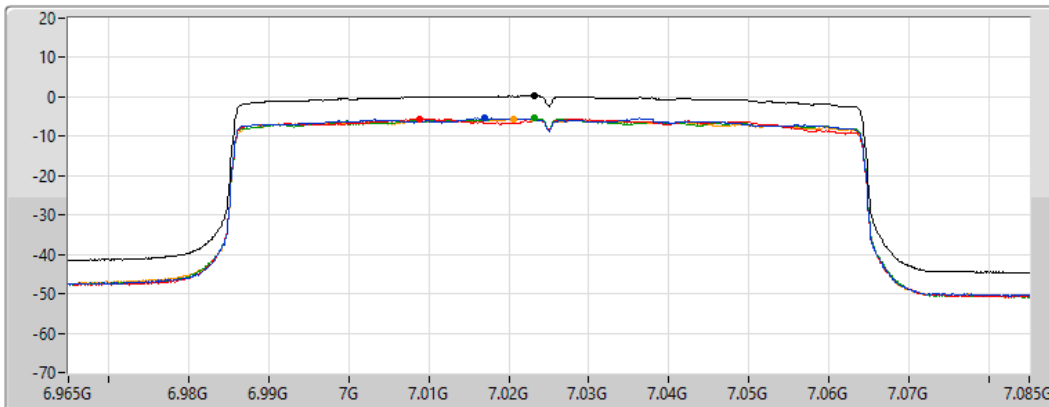

802.11ax HEW80_Nss1,(MCS0)_4TX

PSD

7025MHz

14/02/2022

CF
7.025GHz

Span
120MHz

RBW
1MHz

VBW
3MHz

Sweep Time
20ms

Detector Type
RMS

Sum

Port 1

Port 2

Port 3

Port 4

Sum	PD	Port 1	Port 2	Port 3	Port 4
(dBm/RBW)	(dBm/RBW)	(dBm/RBW)	(dBm/RBW)	(dBm/RBW)	(dBm/RBW)
0.24	0.24	-5.39	-5.59	-5.48	-5.61