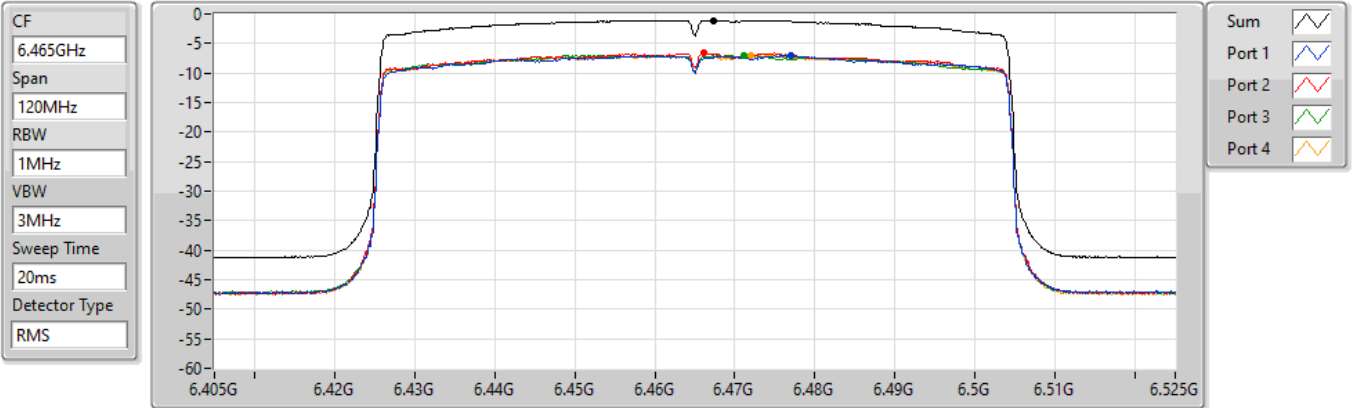

802.11ax HEW80_Nss1,(MCS0)_4TX

PSD

6465MHz

29/03/2022

Sum	PD	Port 1	Port 2	Port 3	Port 4
(dBm/RBW)	(dBm/RBW)	(dBm/RBW)	(dBm/RBW)	(dBm/RBW)	(dBm/RBW)
-1.07	-1.07	-7.08	-6.60	-6.97	-7.01

802.11ax HEW80_Nss1,(MCS0)_4TX

PSD