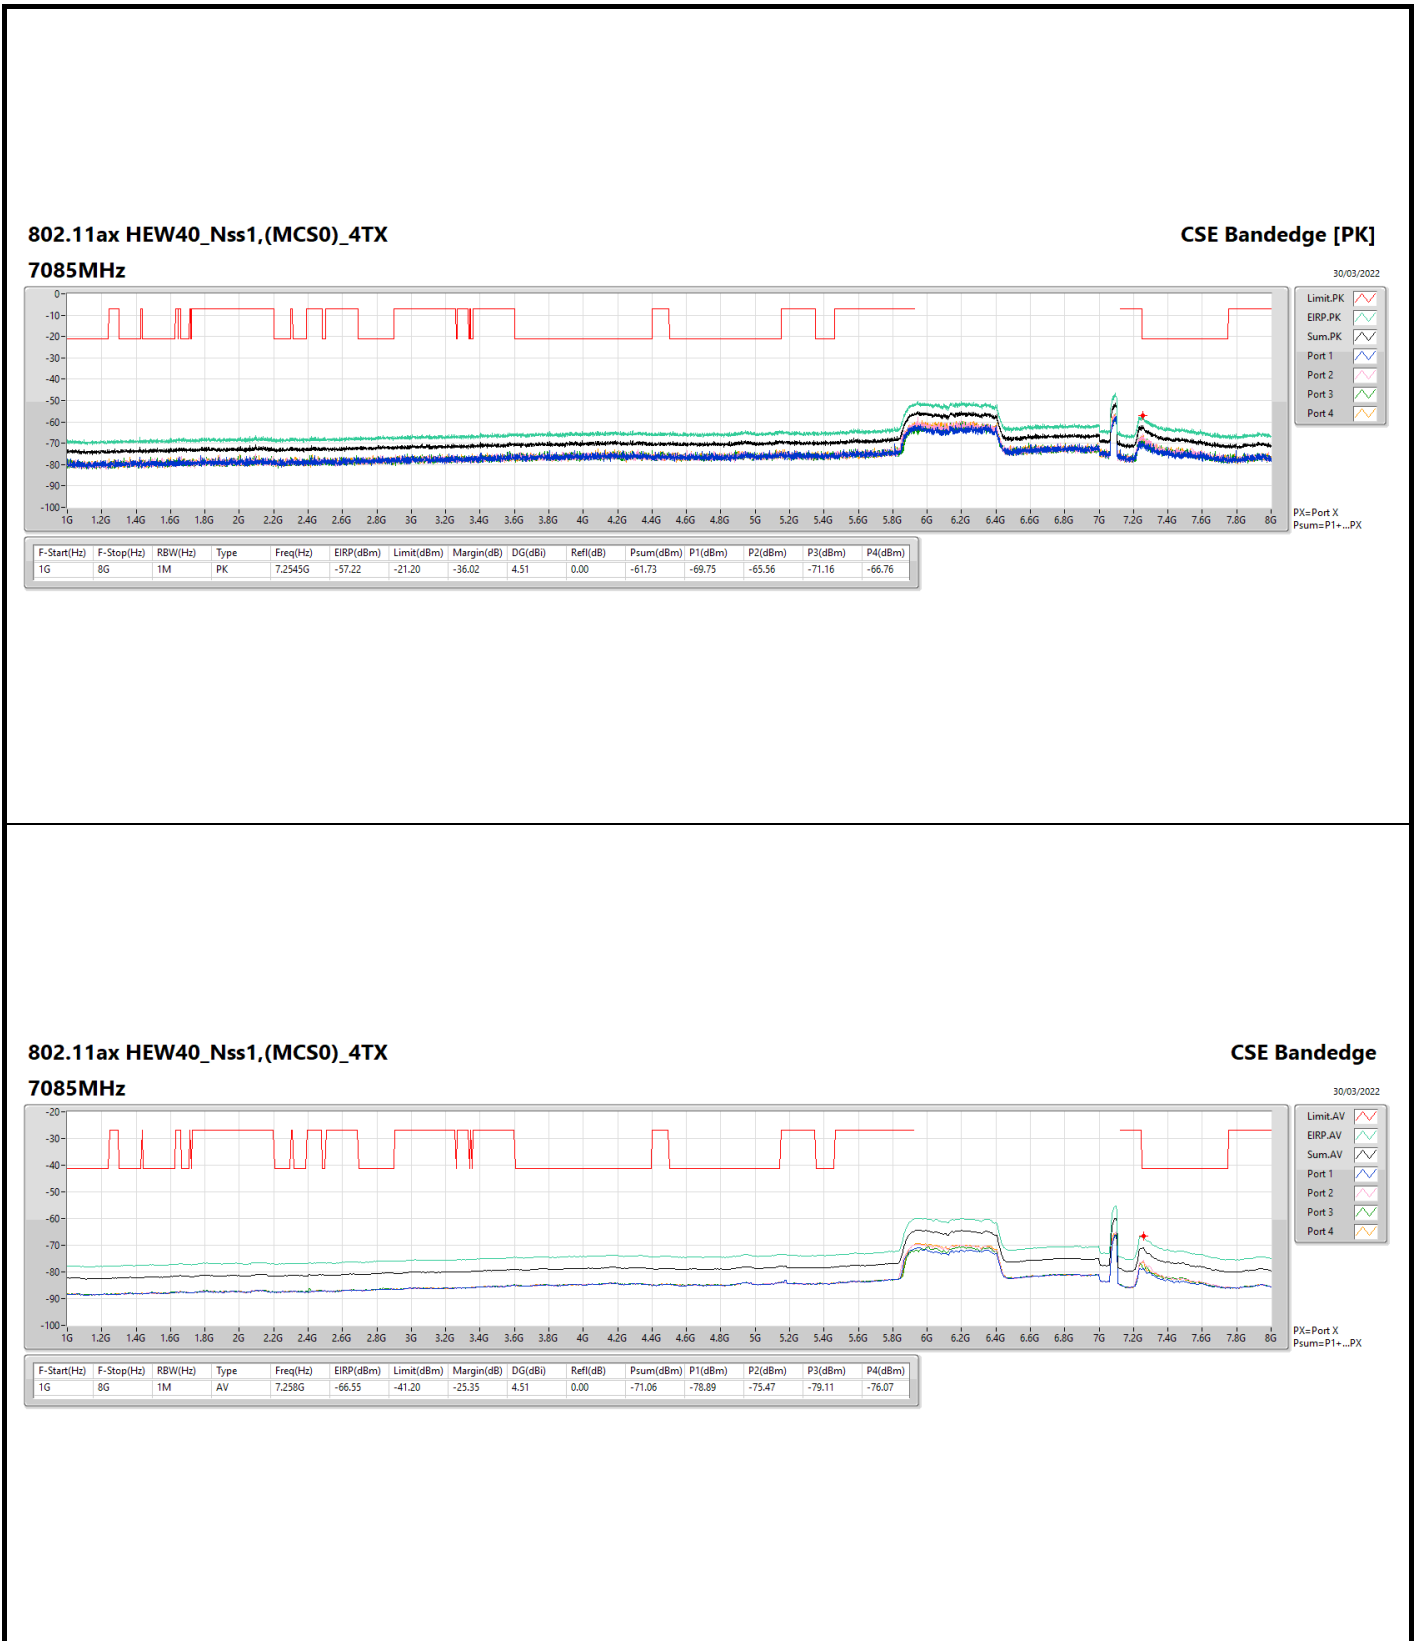

802.11ax HEW40_Nss1,(MCS0)_4TX
6885MHz Straddle 6.525-6.875GHz

CSE Bandedge

30/03/2022

802.11ax HEW80_Nss1,(MCS0)_4TX

6625MHz

CSE Bandedge

30/03/2022