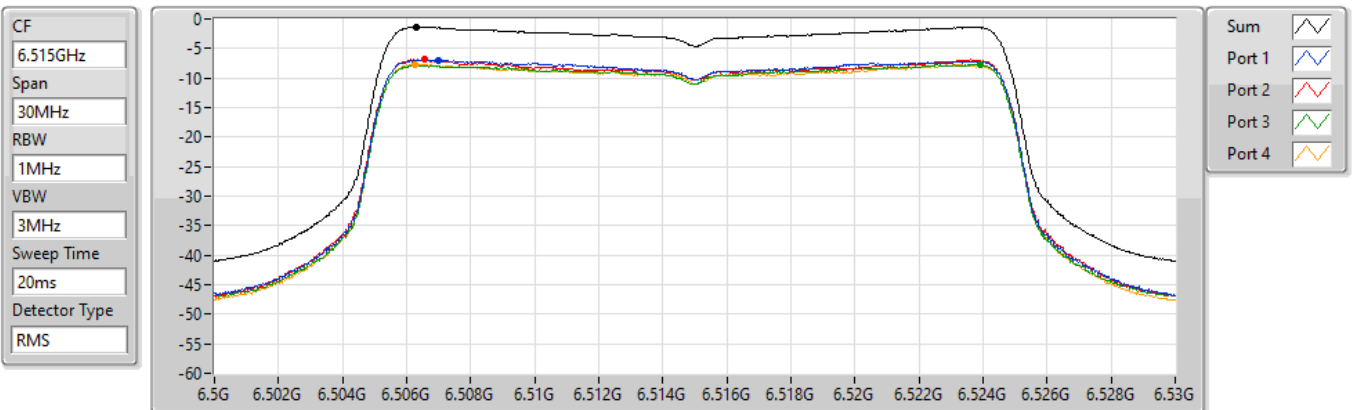

6515MHz

29/03/2022

Sum	PD	Port 1	Port 2	Port 3	Port 4
(dBm/RBW)	(dBm/RBW)	(dBm/RBW)	(dBm/RBW)	(dBm/RBW)	(dBm/RBW)
-1.32	-1.32	-6.94	-6.86	-7.64	-7.67