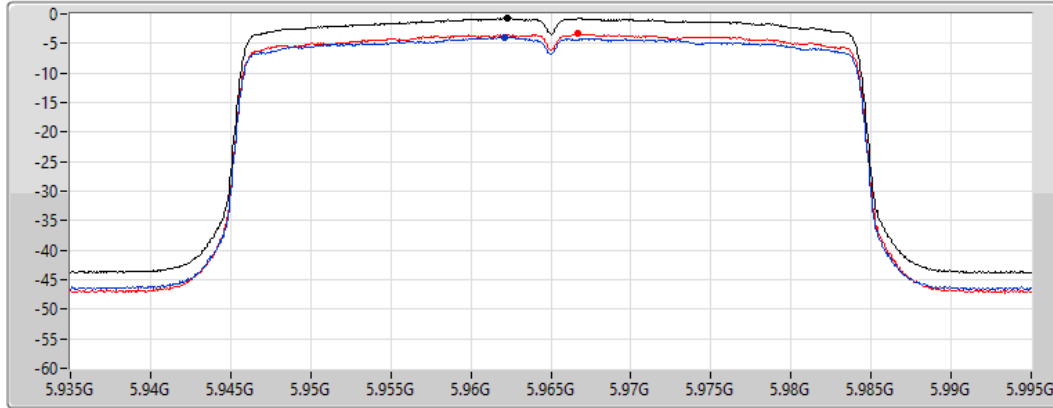

Port 2

Sum	PD	Port 1	Port 2
(dBm/RBW)	(dBm/RBW)	(dBm/RBW)	(dBm/RBW)
-1.78	-1.78	-4.74	-4.72

802.11ax HEW40_Nss1,(MCS0)_2TX

PSD

5965MHz

30/03/2022

CF
5.965GHz
Span
60MHz
RBW
1MHz
VBW
3MHz
Sweep Time
20ms
Detector Type
RMS

Sum 
Port 1 
Port 2 

Sum	PD	Port 1	Port 2
(dBm/RBW)	(dBm/RBW)	(dBm/RBW)	(dBm/RBW)
-0.74	-0.74	-3.91	-3.23

802.11ax HEW40_Nss1,(MCS0)_2TX

PSD

6165MHz

30/03/2022

CF
6.165GHz
Span
60MHz
RBW
1MHz
VBW
3MHz
Sweep Time
20ms
Detector Type
RMS