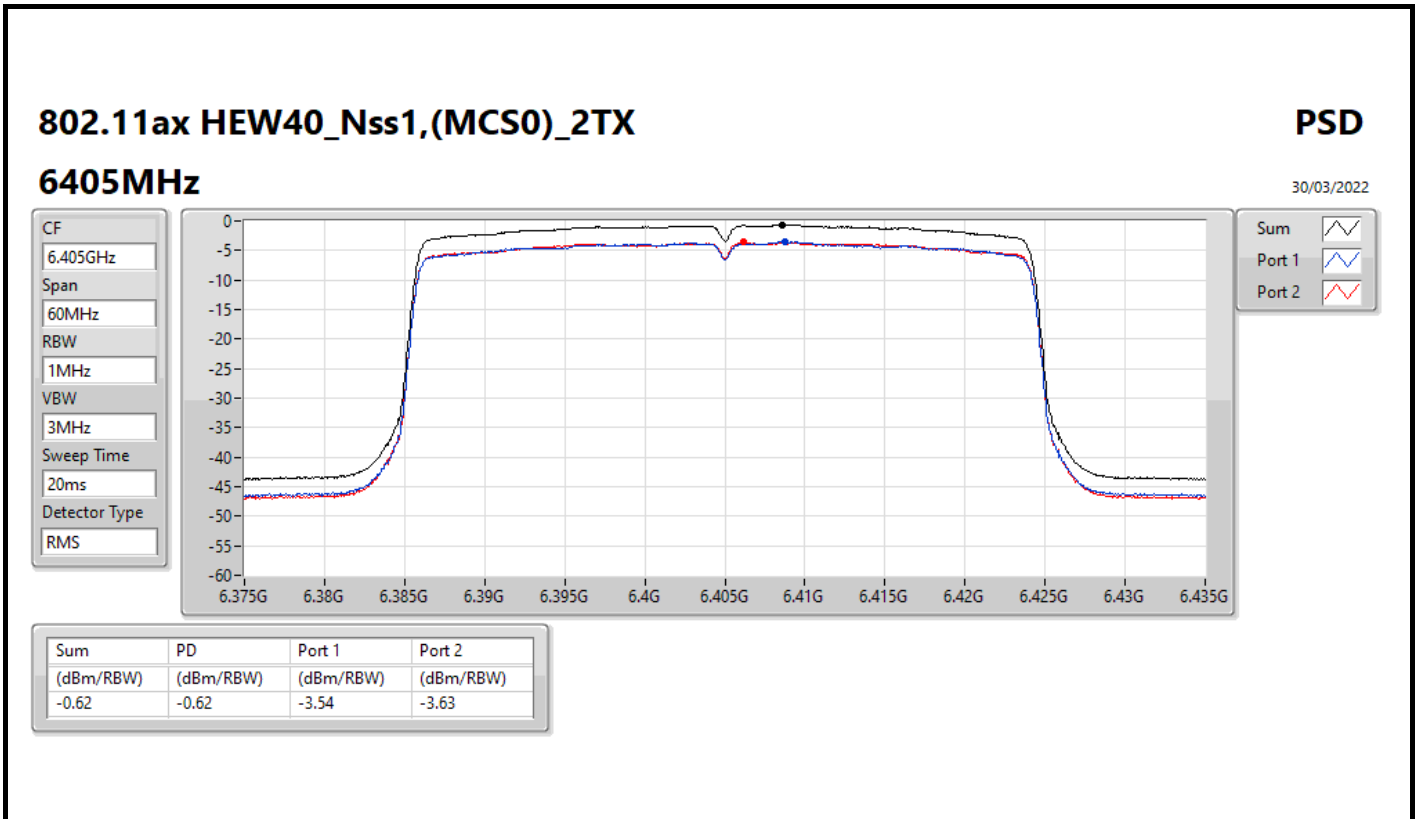

Port 2

Sum	PD	Port 1	Port 2
(dBm/RBW)	(dBm/RBW)	(dBm/RBW)	(dBm/RBW)
-1.78	-1.78	-4.74	-4.72

802.11ax HEW40_Nss1,(MCS0)_2TX

PSD

5965MHz

30/03/2022

CF
5.965GHz
Span
60MHz
RBW
1MHz
VBW
3MHz
Sweep Time
20ms
Detector Type
RMS

Sum 
Port 1 
Port 2 

Sum	PD	Port 1	Port 2
(dBm/RBW)	(dBm/RBW)	(dBm/RBW)	(dBm/RBW)
-0.74	-0.74	-3.91	-3.23

802.11ax HEW40_Nss1,(MCS0)_2TX

PSD

6165MHz

30/03/2022

CF
6.165GHz
Span
60MHz
RBW
1MHz
VBW
3MHz
Sweep Time
20ms
Detector Type
RMS

Sum 
Port 1 
Port 2 

Sum	PD	Port 1	Port 2
(dBm/RBW)	(dBm/RBW)	(dBm/RBW)	(dBm/RBW)
-0.74	-0.74	-3.46	-3.91

802.11ax HEW40_Nss1,(MCS0)_2TX

PSD

6565MHz

30/03/2022

CF
6.565GHz
Span
60MHz
RBW
1MHz
VBW
3MHz
Sweep Time
20ms
Detector Type
RMS