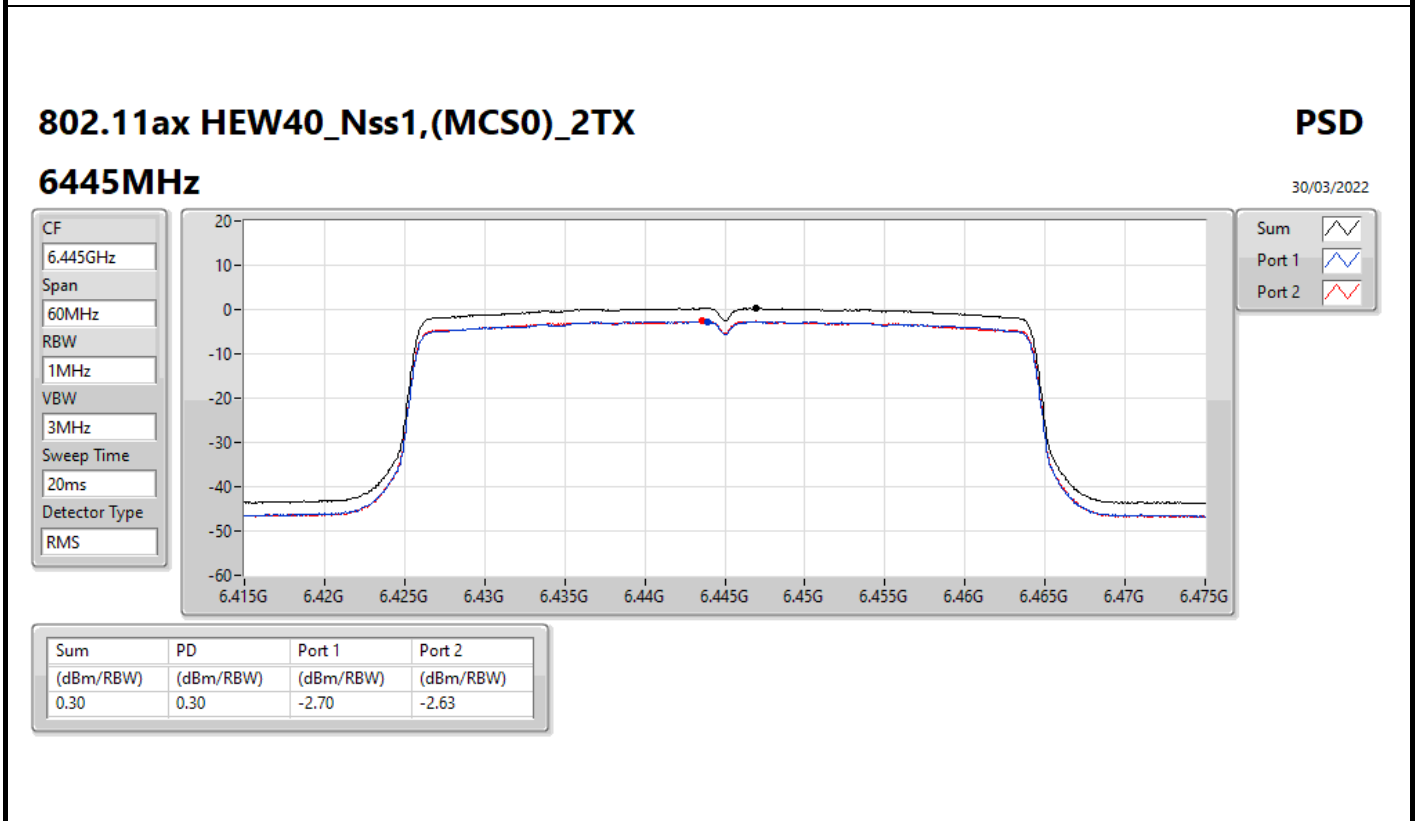

Port 2

Sum	PD	Port 1	Port 2
(dBm/RBW)	(dBm/RBW)	(dBm/RBW)	(dBm/RBW)
-1.78	-1.78	-4.74	-4.72

802.11ax HEW40_Nss1,(MCS0)_2TX

PSD

5965MHz

30/03/2022

CF
5.965GHz
Span
60MHz
RBW
1MHz
VBW
3MHz
Sweep Time
20ms
Detector Type
RMS

Sum 
Port 1 
Port 2 

Sum	PD	Port 1	Port 2
(dBm/RBW)	(dBm/RBW)	(dBm/RBW)	(dBm/RBW)
-0.74	-0.74	-3.91	-3.23

802.11ax HEW40_Nss1,(MCS0)_2TX

PSD

6165MHz

30/03/2022

CF
6.165GHz
Span
60MHz
RBW
1MHz
VBW
3MHz
Sweep Time
20ms
Detector Type
RMS

Sum 
Port 1 
Port 2 

Sum	PD	Port 1	Port 2
(dBm/RBW)	(dBm/RBW)	(dBm/RBW)	(dBm/RBW)
-0.74	-0.74	-3.46	-3.91

802.11ax HEW40_Nss1,(MCS0)_2TX

PSD

6565MHz

30/03/2022

CF
6.565GHz
Span
60MHz
RBW
1MHz
VBW
3MHz
Sweep Time
20ms
Detector Type
RMS