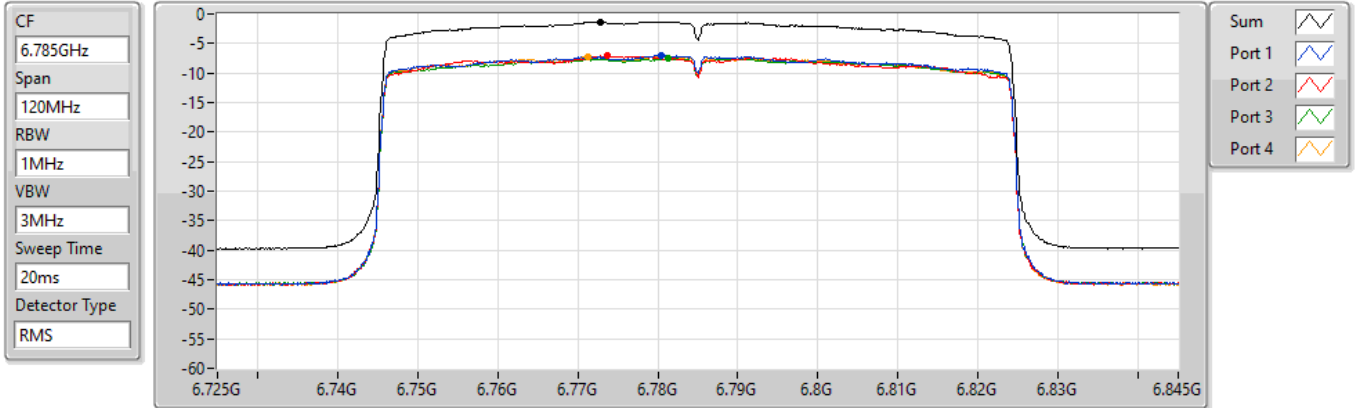

802.11ax HEW80_Nss1,(MCS0)_4TX

PSD

6785MHz

29/03/2022

Sum	PD	Port 1	Port 2	Port 3	Port 4
(dBm/RBW)	(dBm/RBW)	(dBm/RBW)	(dBm/RBW)	(dBm/RBW)	(dBm/RBW)
-1.36	-1.36	-7.06	-7.01	-7.54	-7.15

802.11ax HEW80_Nss1,(MCS0)_4TX

PSD