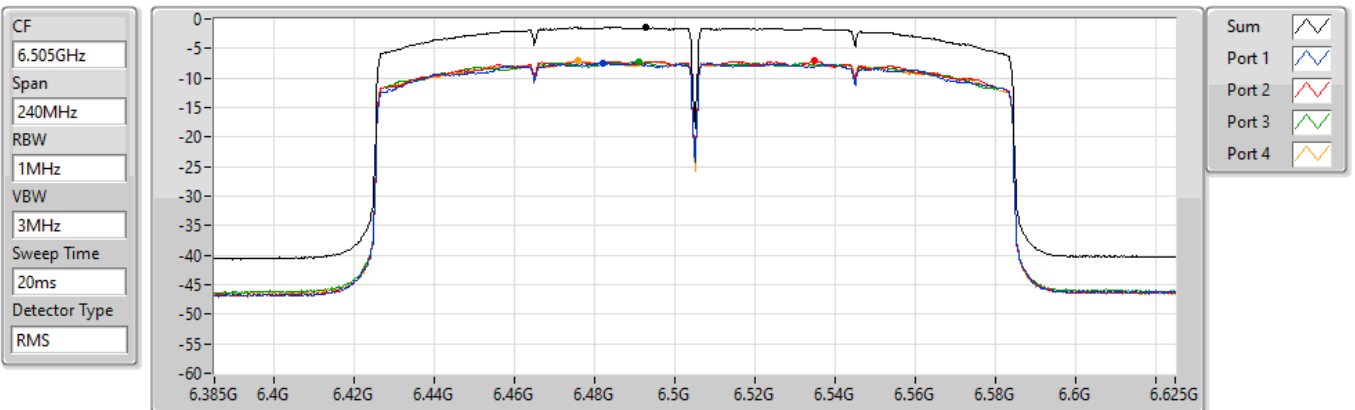

802.11ax HEW160_Nss1,(MCS0)_4TX

PSD

6505MHz Straddle 6.425-6.525GHz

30/03/2022

Sum	PD	Port 1	Port 2	Port 3	Port 4
(dBm/RBW)	(dBm/RBW)	(dBm/RBW)	(dBm/RBW)	(dBm/RBW)	(dBm/RBW)
-1.46	-1.46	-7.51	-7.10	-7.21	-7.11