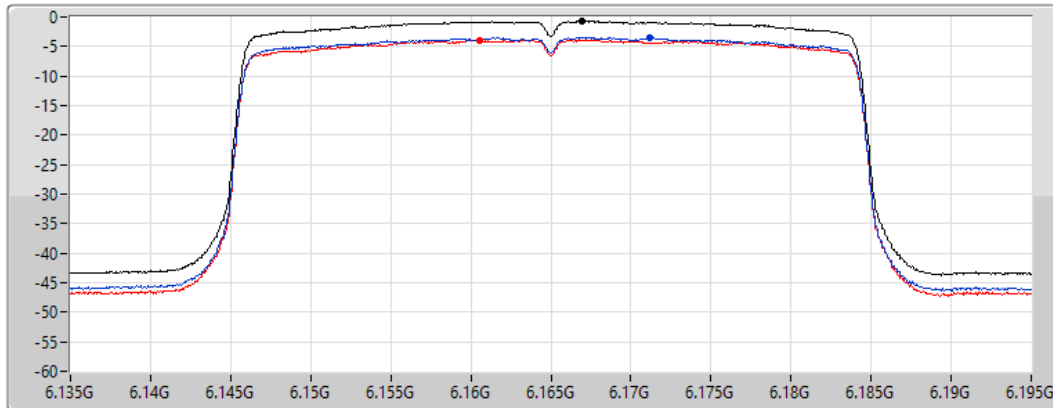

Port 2

Sum	PD	Port 1	Port 2
(dBm/RBW)	(dBm/RBW)	(dBm/RBW)	(dBm/RBW)
-1.78	-1.78	-4.74	-4.72

802.11ax HEW40_Nss1,(MCS0)_2TX

PSD

5965MHz

30/03/2022

CF
5.965GHz
Span
60MHz
RBW
1MHz
VBW
3MHz
Sweep Time
20ms
Detector Type
RMS

Sum 
Port 1 
Port 2 

Sum	PD	Port 1	Port 2
(dBm/RBW)	(dBm/RBW)	(dBm/RBW)	(dBm/RBW)
-0.74	-0.74	-3.91	-3.23

802.11ax HEW40_Nss1,(MCS0)_2TX

PSD

6165MHz

30/03/2022

CF
6.165GHz
Span
60MHz
RBW
1MHz
VBW
3MHz
Sweep Time
20ms
Detector Type
RMS

Sum 
Port 1 
Port 2 

Sum	PD	Port 1	Port 2
(dBm/RBW)	(dBm/RBW)	(dBm/RBW)	(dBm/RBW)
-0.74	-0.74	-3.46	-3.91

802.11ax HEW40_Nss1,(MCS0)_2TX

PSD

6565MHz

30/03/2022

CF
6.565GHz
Span
60MHz
RBW
1MHz
VBW
3MHz
Sweep Time
20ms
Detector Type
RMS