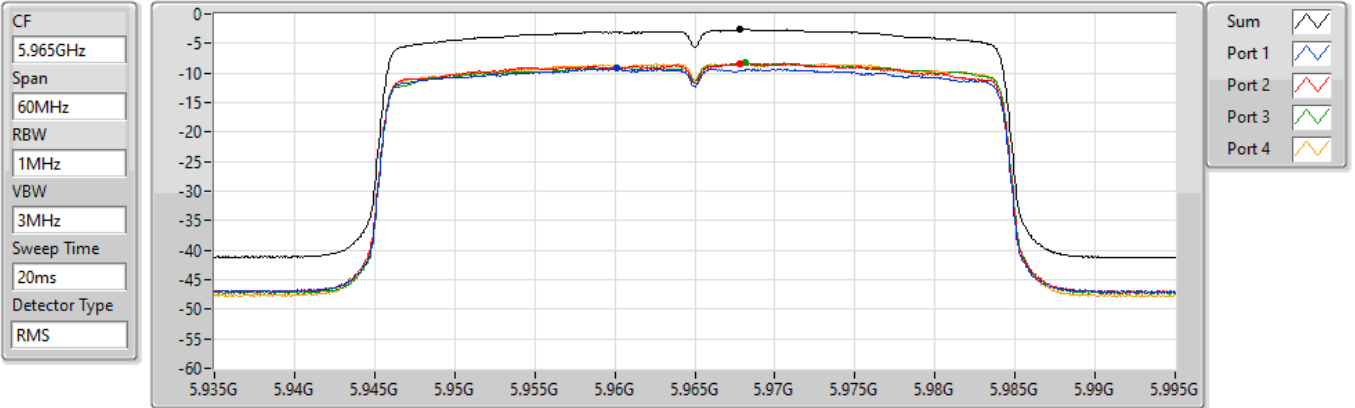

PSD

7115MHz

29/03/2022

Sum	PD	Port 1	Port 2	Port 3	Port 4
(dBm/RBW)	(dBm/RBW)	(dBm/RBW)	(dBm/RBW)	(dBm/RBW)	(dBm/RBW)
0.26	0.26	-5.47	-4.96	-6.86	-5.66

802.11ax HEW40_Nss1,(MCS0)_4TX

PSD

5965MHz

29/03/2022