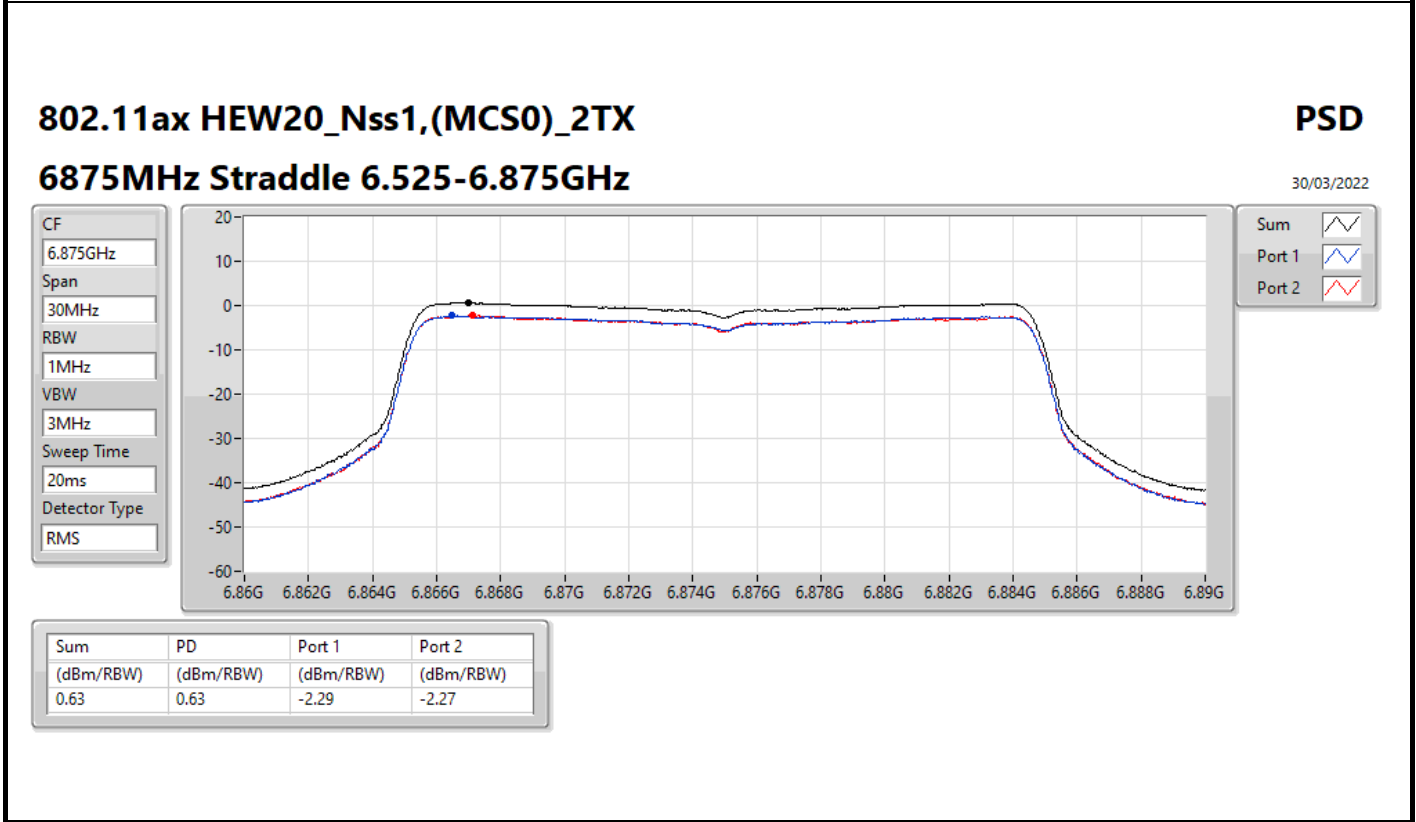

Sum

Port 1

Port 2

Sum	PD	Port 1	Port 2
(dBm/RBW)	(dBm/RBW)	(dBm/RBW)	(dBm/RBW)
0.44	0.44	-2.62	-2.42

802.11ax HEW20_Nss1,(MCS0)_2TX

PSD

6695MHz

30/03/2022

CF
6.695GHz

Span
30MHz

RBW
1MHz

VBW
3MHz

Sweep Time
20ms

Detector Type
RMS

Sum

Port 1

Port 2

Sum	PD	Port 1	Port 2
(dBm/RBW)	(dBm/RBW)	(dBm/RBW)	(dBm/RBW)
0.45	0.45	-2.53	-2.33

802.11ax HEW20_Nss1,(MCS0)_2TX

PSD

6895MHz

30/03/2022

CF
6.895GHz

Span
30MHz