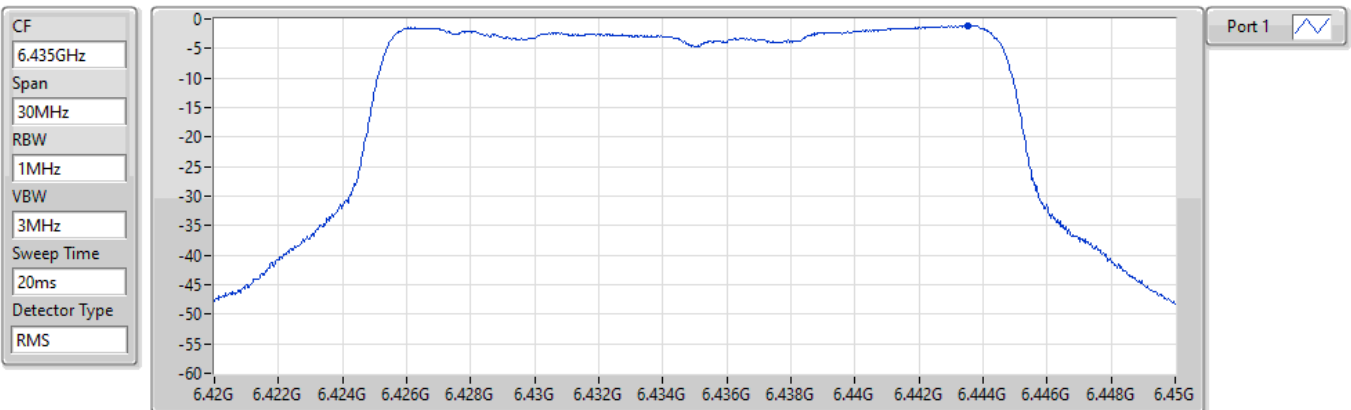

802.11ax HEW20_Nss1,(MCS0)_1TX

PSD

6435MHz

21/04/2022