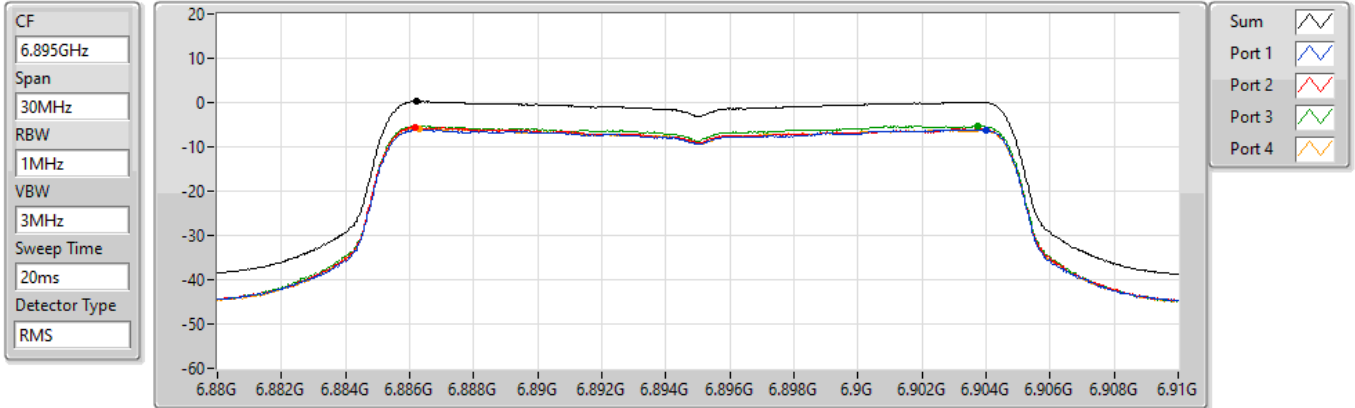

802.11ax HEW20_Nss1,(MCS0)_4TX

PSD

6895MHz

29/03/2022