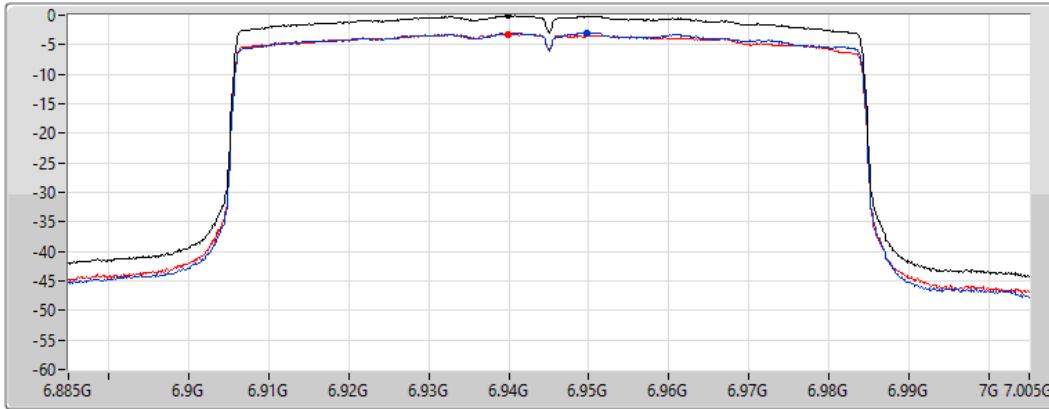

802.11ax HEW80_Nss1,(MCS0)_2TX

PSD

6945MHz

15/02/2022

CF
6.945GHz

Span
120MHz

RBW
1MHz

VBW
3MHz

Sweep Time
20ms

Detector Type
RMS

Sum

Port 1

Port 2

Sum	PD	Port 1	Port 2
(dBm/RBW)	(dBm/RBW)	(dBm/RBW)	(dBm/RBW)
-0.11	-0.11	-2.97	-3.17