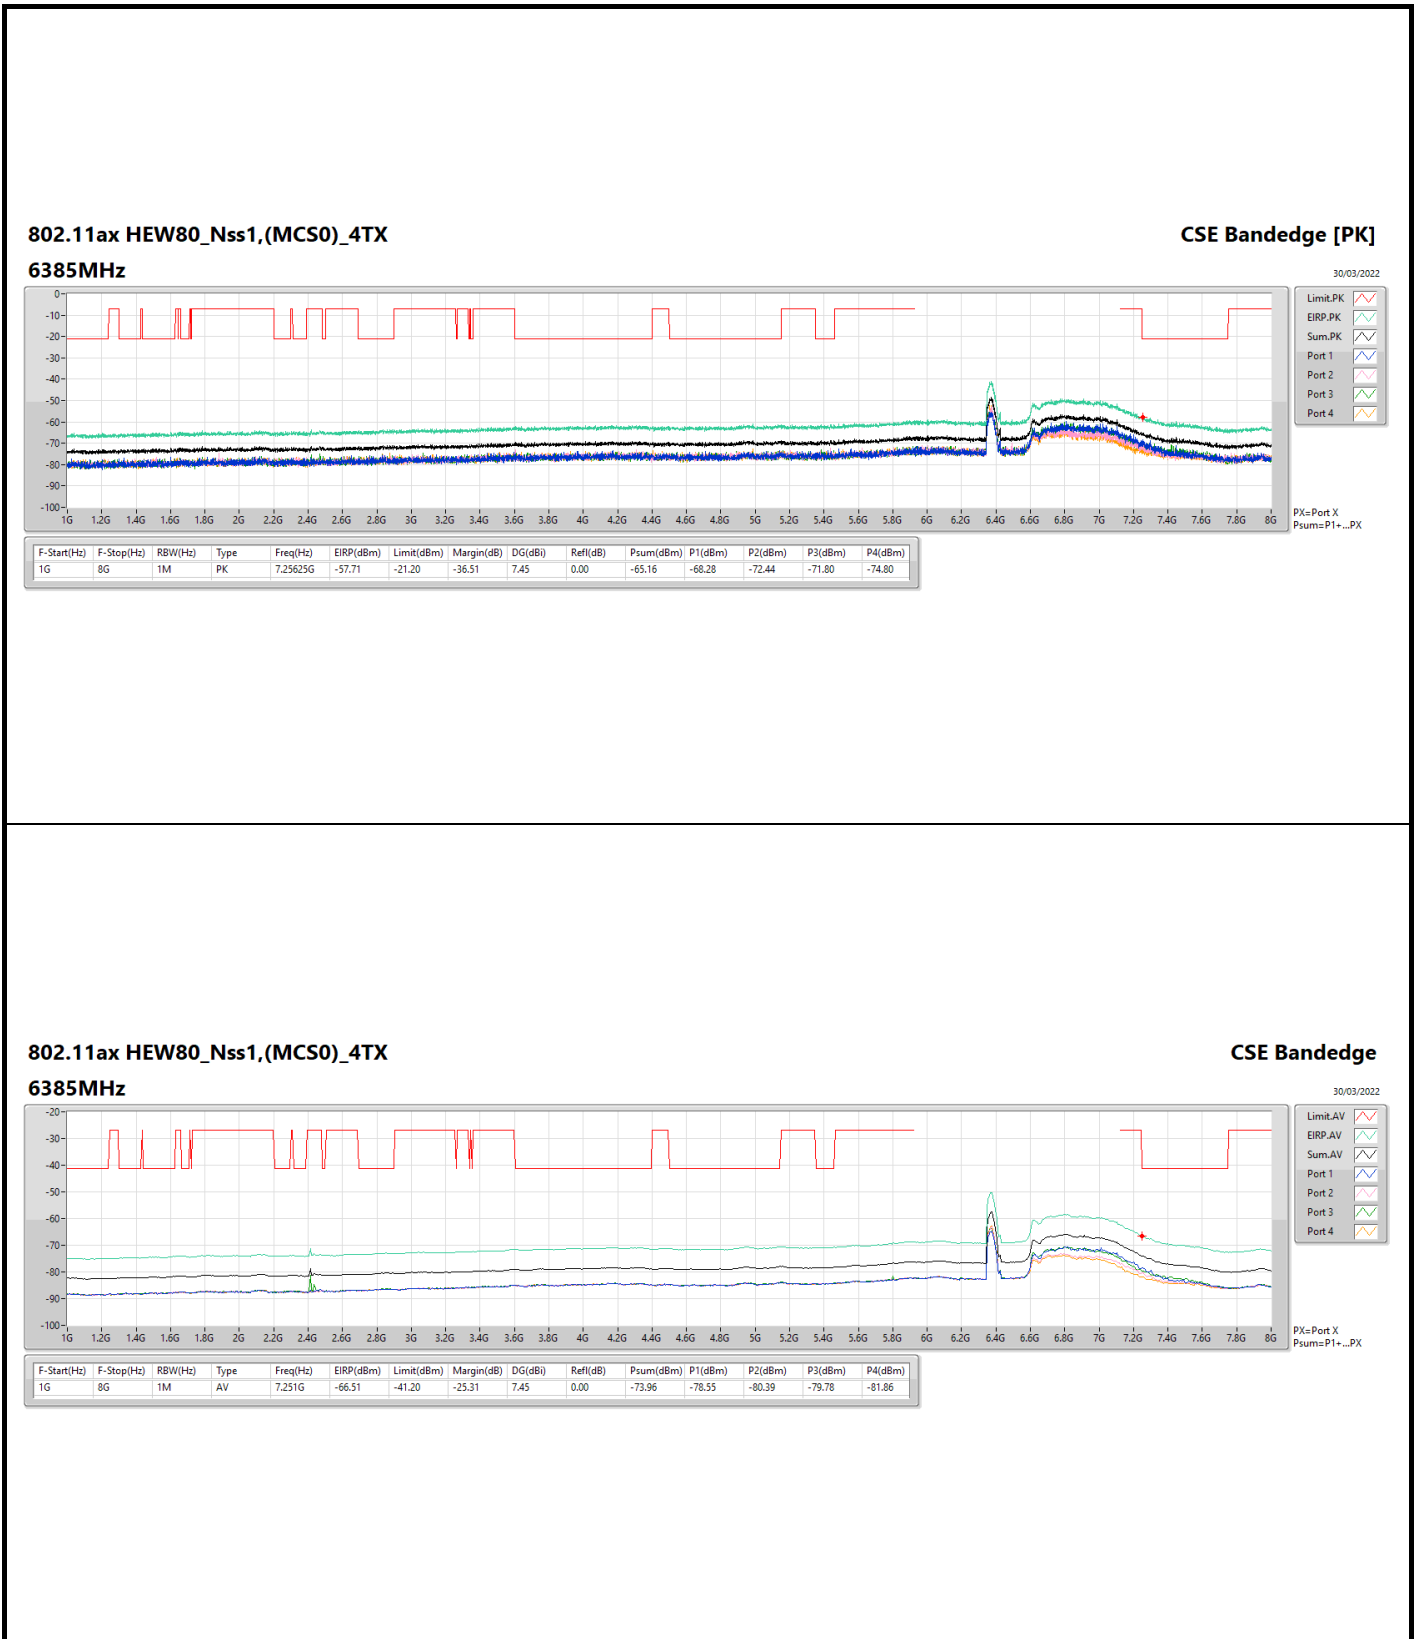

802.11ax HEW40_Nss1,(MCS0)_4TX
6885MHz Straddle 6.525-6.875GHz

CSE Bandedge

30/03/2022

802.11ax HEW80_Nss1,(MCS0)_4TX

6625MHz

CSE Bandedge

30/03/2022