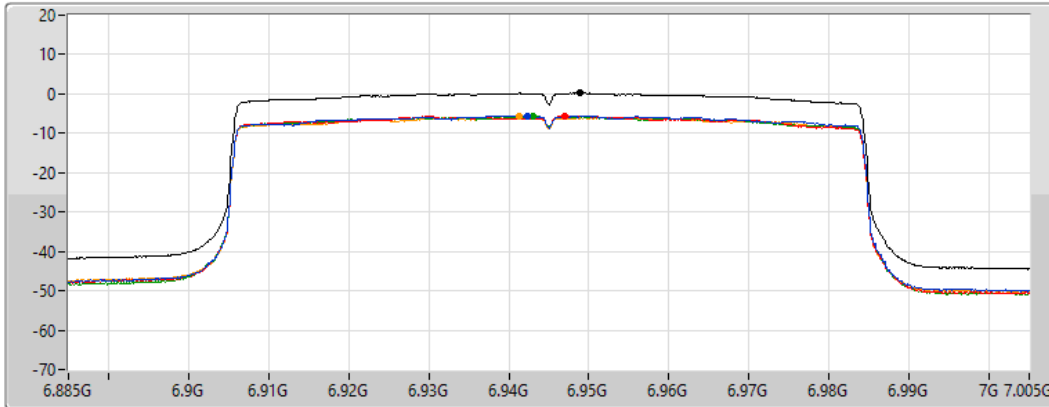

802.11ax HEW80_Nss1,(MCS0)_4TX

PSD

6945MHz

14/02/2022

CF
6.945GHz

Span
120MHz

RBW
1MHz

VBW
3MHz

Sweep Time
20ms

Detector Type
RMS

Sum

Port 1

Port 2

Port 3

Port 4

Sum	PD	Port 1	Port 2	Port 3	Port 4
(dBm/RBW)	(dBm/RBW)	(dBm/RBW)	(dBm/RBW)	(dBm/RBW)	(dBm/RBW)
0.21	0.21	-5.55	-5.52	-5.70	-5.73