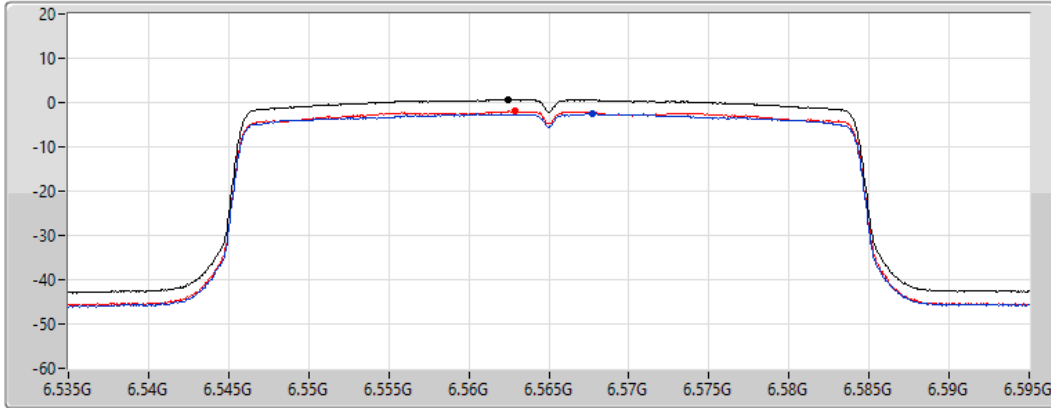

Sum 
Port 1 
Port 2 

Sum	PD	Port 1	Port 2
(dBm/RBW)	(dBm/RBW)	(dBm/RBW)	(dBm/RBW)
-0.74	-0.74	-3.91	-3.23

802.11ax HEW40_Nss1,(MCS0)_2TX

PSD

6165MHz

30/03/2022

CF
6.165GHz
Span
60MHz
RBW
1MHz
VBW
3MHz
Sweep Time
20ms
Detector Type
RMS

Sum 
Port 1 
Port 2 

Sum	PD	Port 1	Port 2
(dBm/RBW)	(dBm/RBW)	(dBm/RBW)	(dBm/RBW)
-0.74	-0.74	-3.46	-3.91

802.11ax HEW40_Nss1,(MCS0)_2TX

PSD

6565MHz

30/03/2022

CF
6.565GHz
Span
60MHz
RBW
1MHz
VBW
3MHz
Sweep Time
20ms
Detector Type
RMS

Sum
Port 1
Port 2

Sum	PD	Port 1	Port 2
(dBm/RBW)	(dBm/RBW)	(dBm/RBW)	(dBm/RBW)
0.65	0.65	-2.48	-2.01

802.11ax HEW40_Nss1,(MCS0)_2TX

PSD

6685MHz

30/03/2022

CF
6.685GHz
Span
60MHz
RBW
1MHz
VBW
3MHz
Sweep Time
20ms
Detector Type
RMS