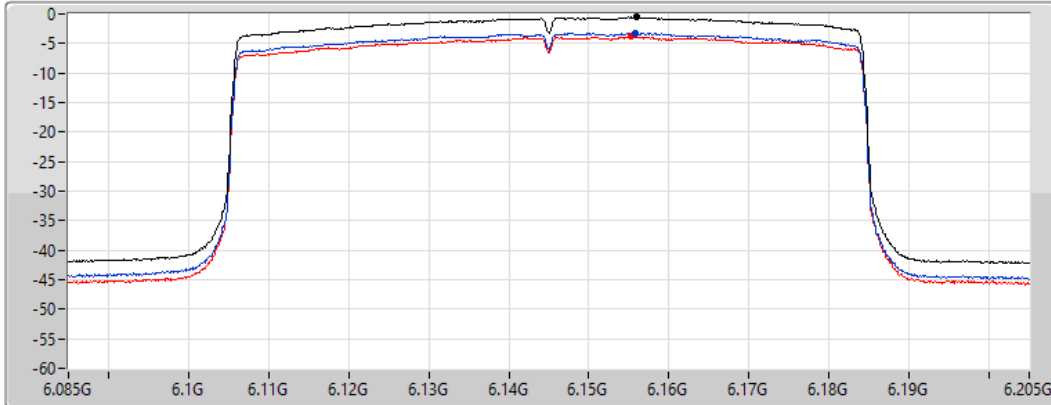

Sum
Port 1
Port 2

Sum	PD	Port 1	Port 2
(dBm/RBW)	(dBm/RBW)	(dBm/RBW)	(dBm/RBW)
1.68	1.68	-1.43	-1.15

802.11ax HEW40_Nss1,(MCS0)_2TX

PSD

7085MHz

30/03/2022

Sum	PD	Port 1	Port 2
(dBm/RBW)	(dBm/RBW)	(dBm/RBW)	(dBm/RBW)
1.75	1.75	-1.28	-0.95

802.11ax HEW80_Nss1,(MCS0)_2TX

PSD

5985MHz

30/03/2022

Sum	PD	Port 1	Port 2
(dBm/RBW)	(dBm/RBW)	(dBm/RBW)	(dBm/RBW)
-0.80	-0.80	-3.82	-3.56

802.11ax HEW80_Nss1,(MCS0)_2TX

PSD

6145MHz

30/03/2022

CF
6.145GHz
Span
120MHz
RBW
1MHz
VBW
3MHz
Sweep Time
20ms
Detector Type
RMS

Sum
Port 1
Port 2

Sum	PD	Port 1	Port 2
(dBm/RBW)	(dBm/RBW)	(dBm/RBW)	(dBm/RBW)
-0.55	-0.55	-3.21	-3.84

802.11ax HEW80_Nss1,(MCS0)_2TX