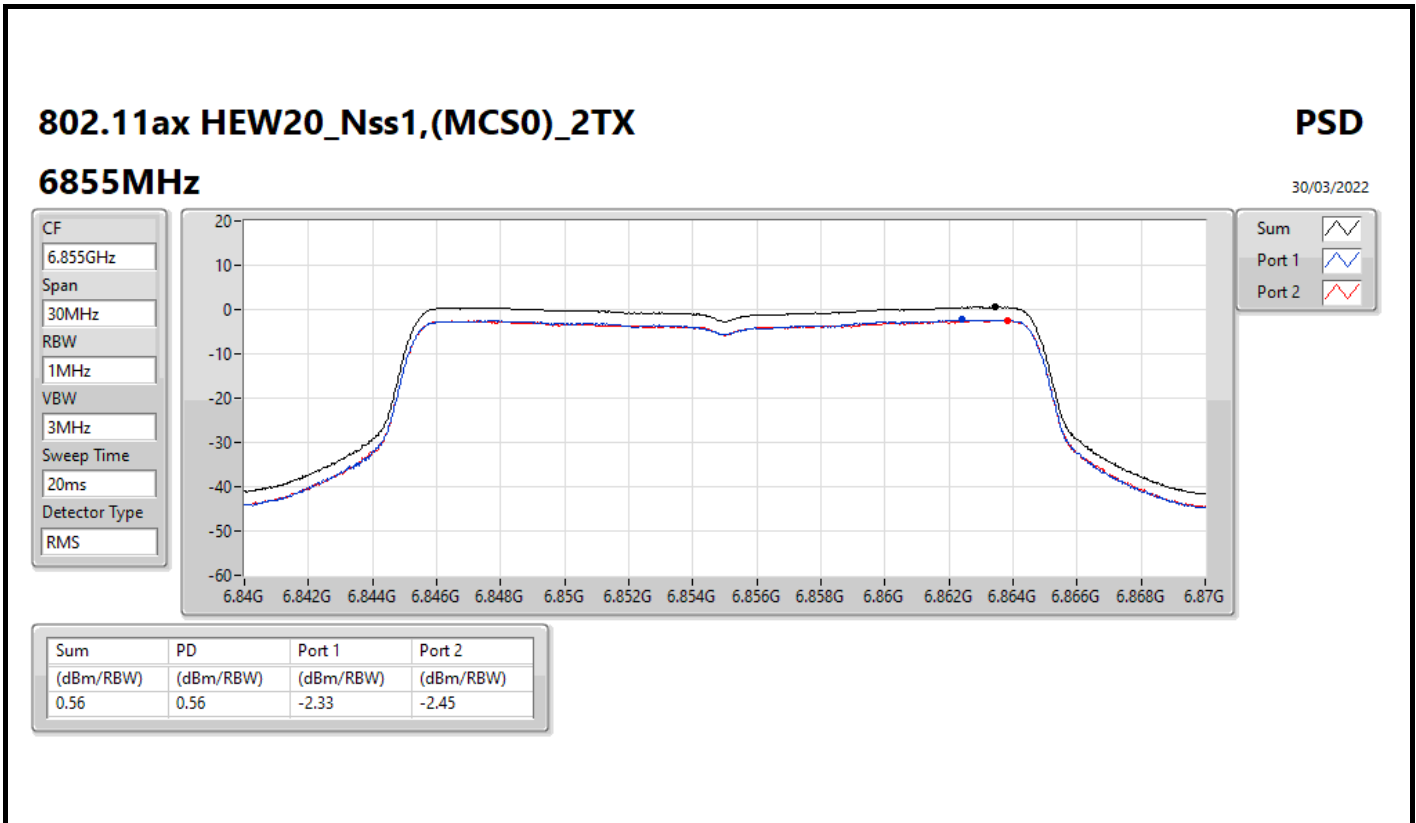

Sum

Port 1

Port 2

Sum	PD	Port 1	Port 2
(dBm/RBW)	(dBm/RBW)	(dBm/RBW)	(dBm/RBW)
0.44	0.44	-2.62	-2.42

802.11ax HEW20_Nss1,(MCS0)_2TX

PSD

6695MHz

30/03/2022

CF
6.695GHz

Span
30MHz

RBW
1MHz

VBW
3MHz

Sweep Time
20ms

Detector Type
RMS

Sum

Port 1

Port 2

Sum	PD	Port 1	Port 2
(dBm/RBW)	(dBm/RBW)	(dBm/RBW)	(dBm/RBW)
0.45	0.45	-2.53	-2.33

802.11ax HEW20_Nss1,(MCS0)_2TX

PSD

6895MHz

30/03/2022

CF
6.895GHz

Span
30MHz