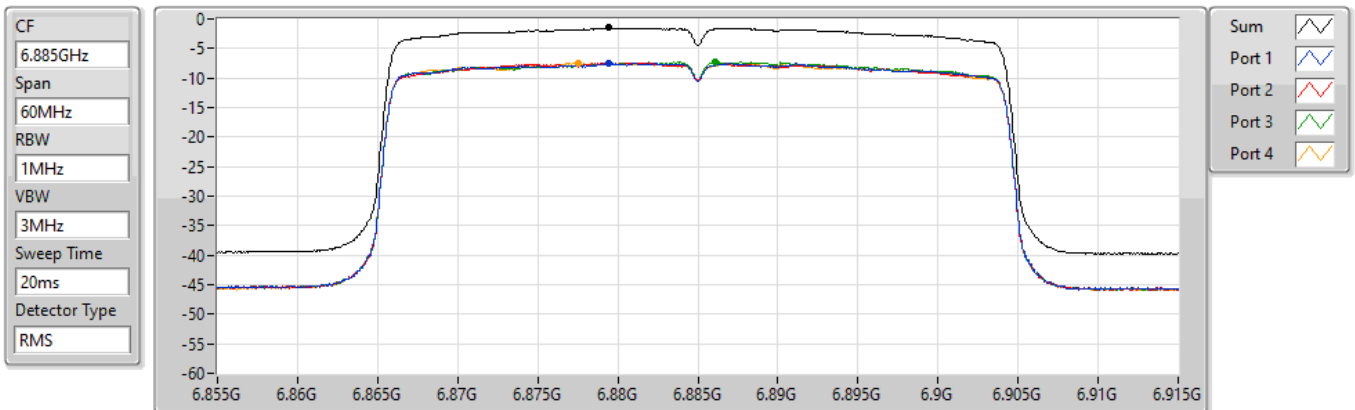

6885MHz Straddle 6.525-6.875GHz

29/03/2022

Sum	PD	Port 1	Port 2	Port 3	Port 4
(dBm/RBW)	(dBm/RBW)	(dBm/RBW)	(dBm/RBW)	(dBm/RBW)	(dBm/RBW)
-1.52	-1.52	-7.49	-7.47	-7.30	-7.45