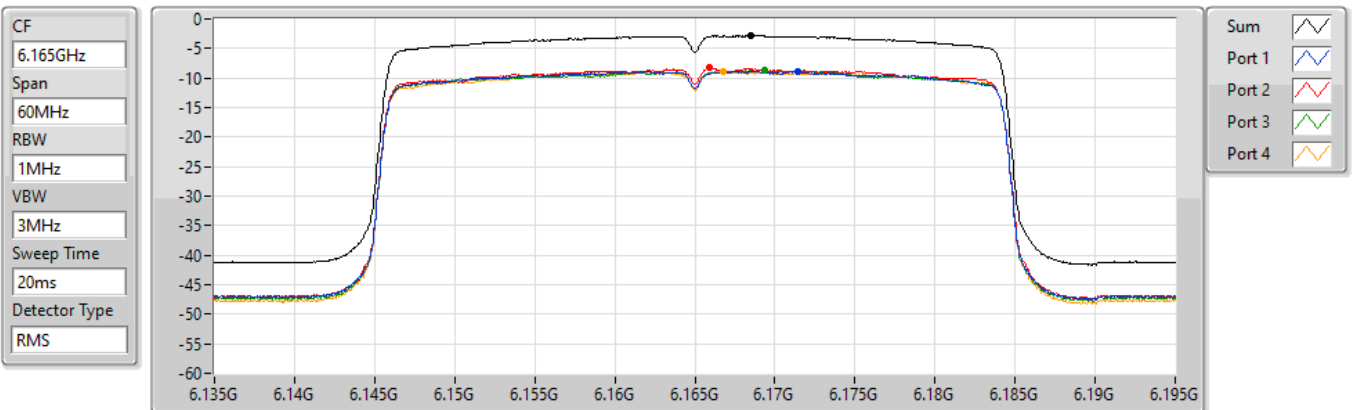

802.11ax HEW40_Nss1,(MCS0)_4TX

PSD

6165MHz

29/03/2022

Sum	PD	Port 1	Port 2	Port 3	Port 4
(dBm/RBW)	(dBm/RBW)	(dBm/RBW)	(dBm/RBW)	(dBm/RBW)	(dBm/RBW)
-2.81	-2.81	-8.90	-8.32	-8.64	-8.90