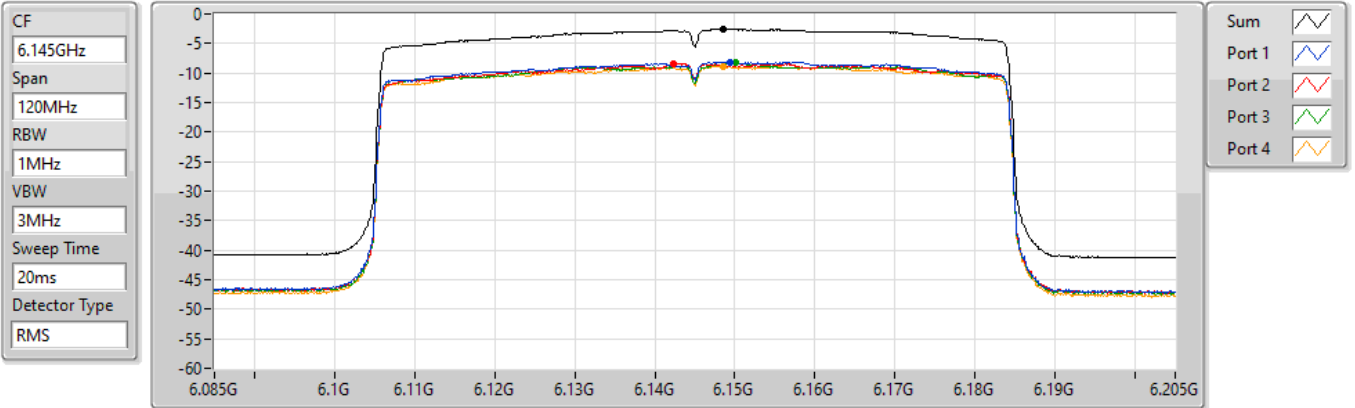

802.11ax HEW80_Nss1,(MCS0)_4TX

PSD

6145MHz

29/03/2022

Sum	PD	Port 1	Port 2	Port 3	Port 4
(dBm/RBW)	(dBm/RBW)	(dBm/RBW)	(dBm/RBW)	(dBm/RBW)	(dBm/RBW)
-2.52	-2.52	-8.14	-8.43	-8.31	-8.79