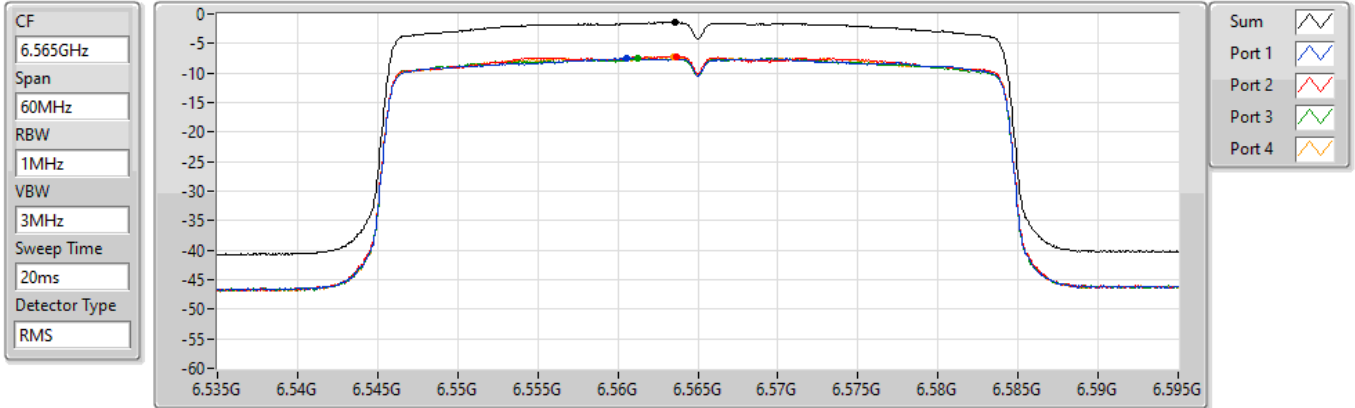

802.11ax HEW40_Nss1,(MCS0)_4TX

PSD

6565MHz

29/03/2022

Sum	PD	Port 1	Port 2	Port 3	Port 4
(dBm/RBW)	(dBm/RBW)	(dBm/RBW)	(dBm/RBW)	(dBm/RBW)	(dBm/RBW)
-1.38	-1.38	-7.47	-7.18	-7.54	-7.16