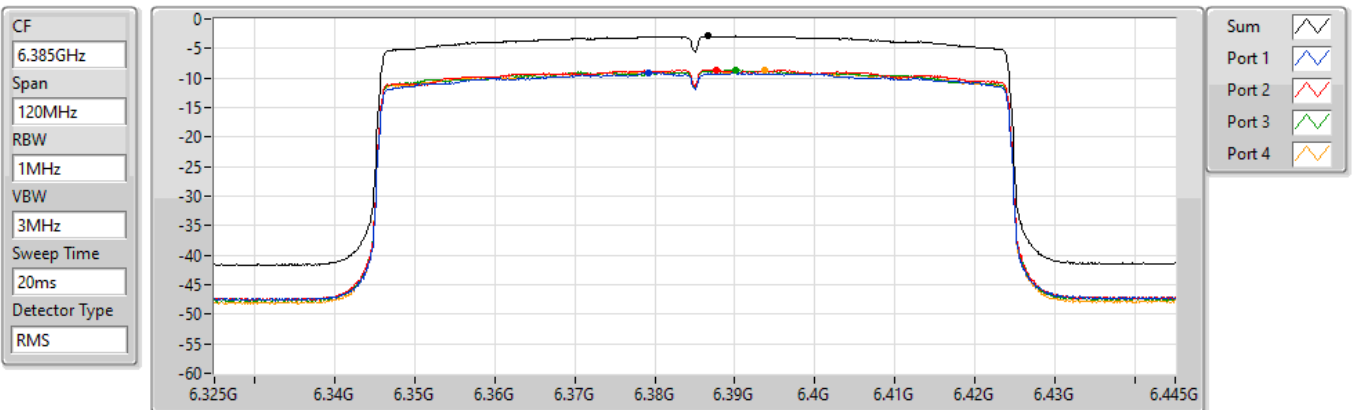

802.11ax HEW80_Nss1,(MCS0)_4TX

PSD

6385MHz

29/03/2022

Sum	PD	Port 1	Port 2	Port 3	Port 4
(dBm/RBW)	(dBm/RBW)	(dBm/RBW)	(dBm/RBW)	(dBm/RBW)	(dBm/RBW)
-2.89	-2.89	-9.07	-8.56	-8.59	-8.74