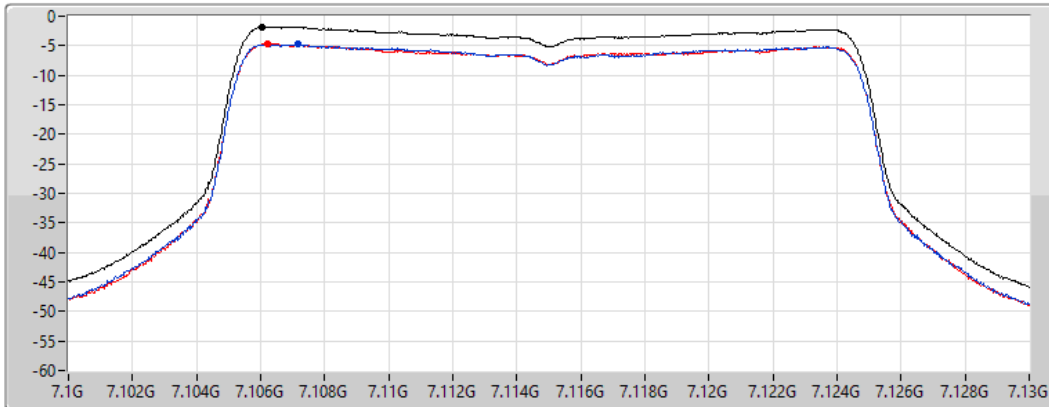

Sum

Port 1

Port 2

Sum	PD	Port 1	Port 2
(dBm/RBW)	(dBm/RBW)	(dBm/RBW)	(dBm/RBW)
1.52	1.52	-1.72	-1.25

802.11ax HEW20_Nss1,(MCS0)_2TX

PSD

7115MHz

28/02/2022

CF
7.115GHz

Span
30MHz

RBW
1MHz

VBW
3MHz

Sweep Time
20ms

Detector Type
RMS

Sum

Port 1

Port 2

Sum	PD	Port 1	Port 2
(dBm/RBW)	(dBm/RBW)	(dBm/RBW)	(dBm/RBW)
-1.78	-1.78	-4.74	-4.72

802.11ax HEW40_Nss1,(MCS0)_2TX

PSD

5965MHz

30/03/2022

CF
5.965GHz
Span
60MHz
RBW
1MHz
VBW
3MHz
Sweep Time
20ms
Detector Type
RMS