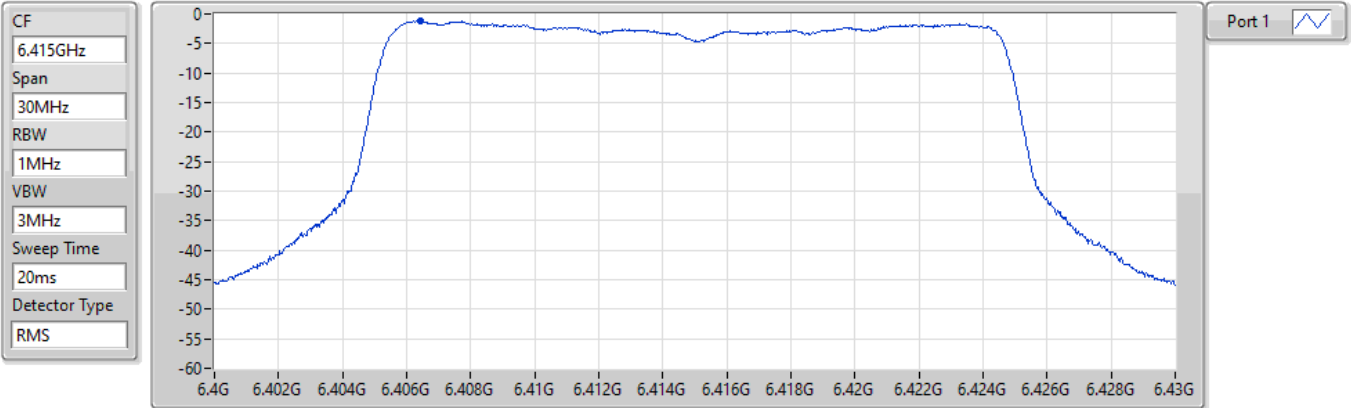

21/04/2022

Sum	PD	Port 1
(dBm/RBW)	(dBm/RBW)	(dBm/RBW)
-1.19	-1.19	-1.19

802.11ax HEW20_Nss1,(MCS0)_1TX

PSD

6415MHz

21/04/2022

802.11ax HEW20_Nss1,(MCS0)_1TX

PSD