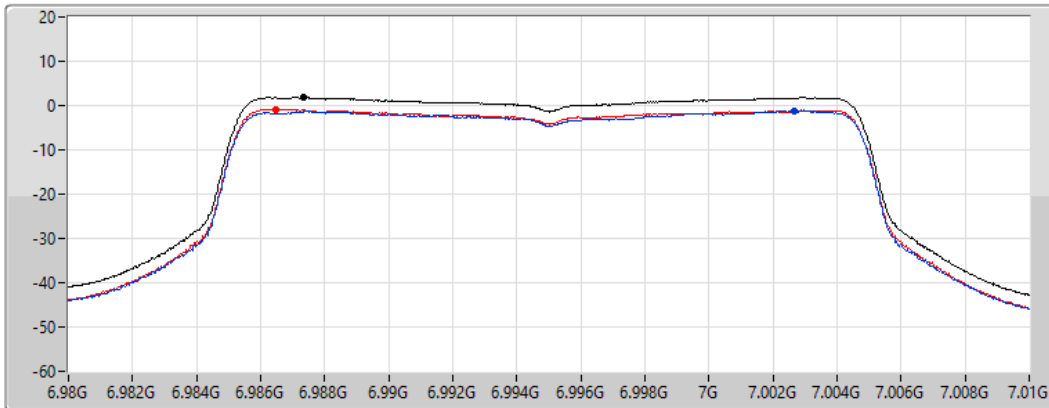

RBW
1MHz

VBW
3MHz

Sweep Time
20ms

Detector Type
RMS

Sum 

Port 1 

Port 2 

Sum	PD	Port 1	Port 2
(dBm/RBW)	(dBm/RBW)	(dBm/RBW)	(dBm/RBW)
1.86	1.86	-1.10	-1.03

802.11ax HEW20_Nss1,(MCS0)_2TX

PSD

6995MHz

30/03/2022

CF
6.995GHz

Span
30MHz

RBW
1MHz

VBW
3MHz

Sweep Time
20ms

Detector Type
RMS

Sum 

Port 1 

Port 2 

Sum	PD	Port 1	Port 2
(dBm/RBW)	(dBm/RBW)	(dBm/RBW)	(dBm/RBW)
1.82	1.82	-1.25	-0.82

802.11ax HEW20_Nss1,(MCS0)_2TX

PSD