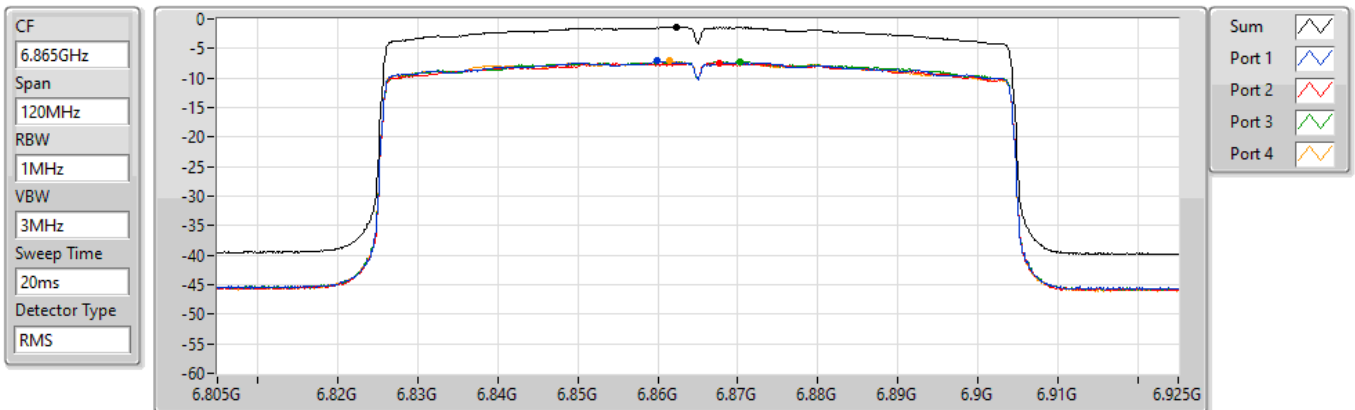

6865MHz Straddle 6.525-6.875GHz

29/03/2022

Sum	PD	Port 1	Port 2	Port 3	Port 4
(dBm/RBW)	(dBm/RBW)	(dBm/RBW)	(dBm/RBW)	(dBm/RBW)	(dBm/RBW)
-1.36	-1.36	-7.13	-7.44	-7.23	-7.13