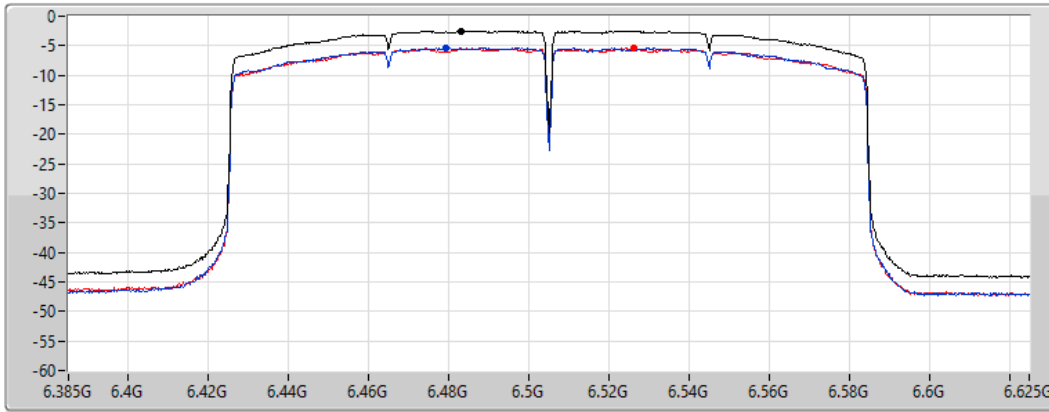

Port 1 

Port 2 

Sum	PD	Port 1	Port 2
(dBm/RBW)	(dBm/RBW)	(dBm/RBW)	(dBm/RBW)
-2.61	-2.61	-5.52	-5.58

802.11ax HEW160_Nss1,(MCS0)_2TX

PSD

6345MHz

15/02/2022

CF
6.345GHz
Span
240MHz
RBW
1MHz
VBW
3MHz
Sweep Time
20ms
Detector Type
RMS

Sum
Port 1
Port 2

Sum	PD	Port 1	Port 2
(dBm/RBW)	(dBm/RBW)	(dBm/RBW)	(dBm/RBW)
-2.76	-2.76	-5.47	-5.73

802.11ax HEW160_Nss1,(MCS0)_2TX

PSD

6505MHz Straddle 6.425-6.525GHz

15/02/2022

CF
6.505GHz
Span
240MHz
RBW
1MHz
VBW
3MHz
Sweep Time
20ms
Detector Type
RMS

Sum
Port 1
Port 2

Sum	PD	Port 1	Port 2
(dBm/RBW)	(dBm/RBW)	(dBm/RBW)	(dBm/RBW)
-2.50	-2.50	-5.35	-5.44

802.11ax HEW160_Nss1,(MCS0)_2TX

PSD

6665MHz

15/02/2022

CF
6.665GHz
Span
240MHz
RBW
1MHz
VBW
3MHz
Sweep Time
20ms
Detector Type
RMS