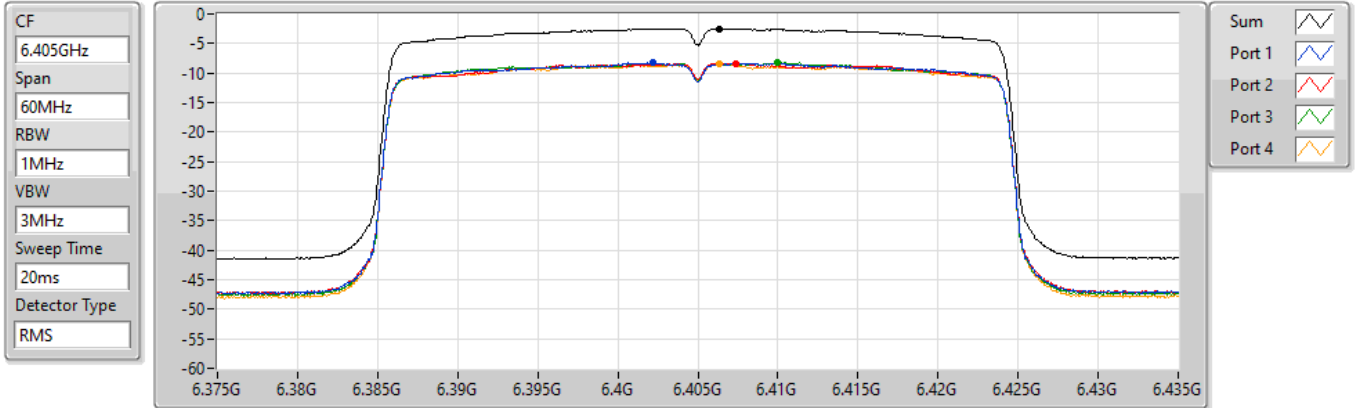

802.11ax HEW40_Nss1,(MCS0)_4TX

PSD

6405MHz

29/03/2022

Sum	PD	Port 1	Port 2	Port 3	Port 4
(dBm/RBW)	(dBm/RBW)	(dBm/RBW)	(dBm/RBW)	(dBm/RBW)	(dBm/RBW)
-2.48	-2.48	-8.31	-8.37	-8.26	-8.51

802.11ax HEW40_Nss1,(MCS0)_4TX

PSD