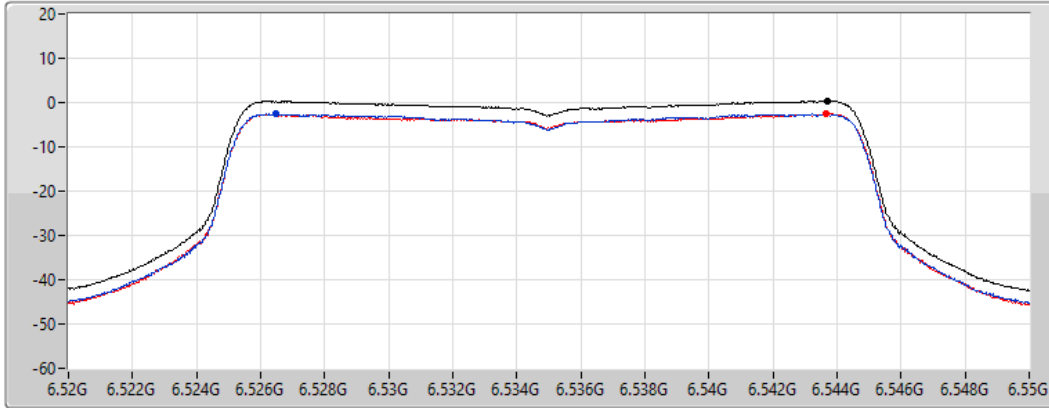

Sweep Time
20ms

Detector Type
RMS

Sum

Port 1

Port 2

Sum	PD	Port 1	Port 2
(dBm/RBW)	(dBm/RBW)	(dBm/RBW)	(dBm/RBW)
0.19	0.19	-2.73	-2.72

802.11ax HEW20_Nss1,(MCS0)_2TX

PSD

6535MHz

30/03/2022

CF
6.535GHz

Span
30MHz

RBW
1MHz

VBW
3MHz

Sweep Time
20ms

Detector Type
RMS

Sum

Port 1

Port 2

Sum	PD	Port 1	Port 2
(dBm/RBW)	(dBm/RBW)	(dBm/RBW)	(dBm/RBW)
0.44	0.44	-2.62	-2.42

802.11ax HEW20_Nss1,(MCS0)_2TX

PSD

6695MHz

30/03/2022