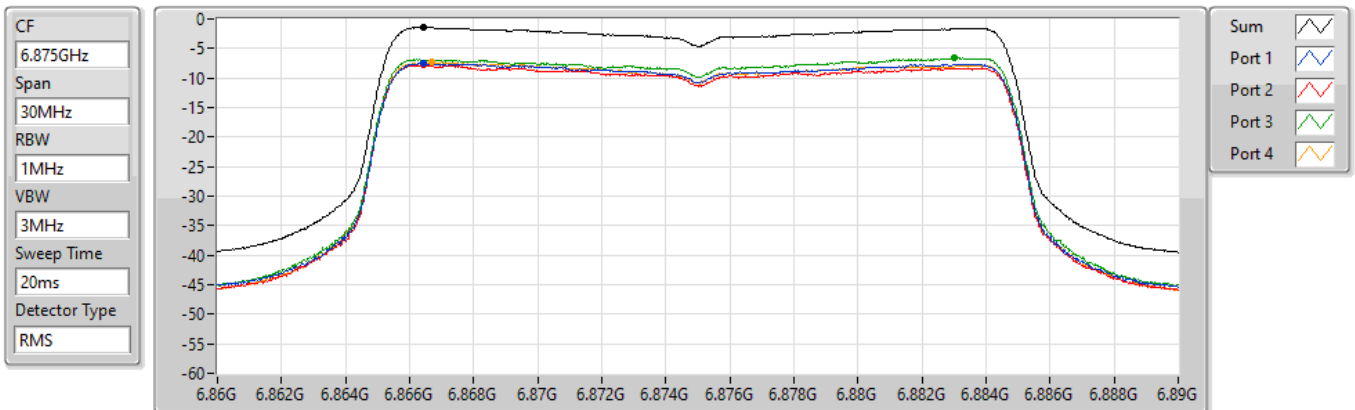

802.11ax HEW20_Nss1,(MCS0)_4TX

PSD

6855MHz

29/03/2022

802.11ax HEW20_Nss1,(MCS0)_4TX

PSD

6875MHz Straddle 6.525-6.875GHz

29/03/2022