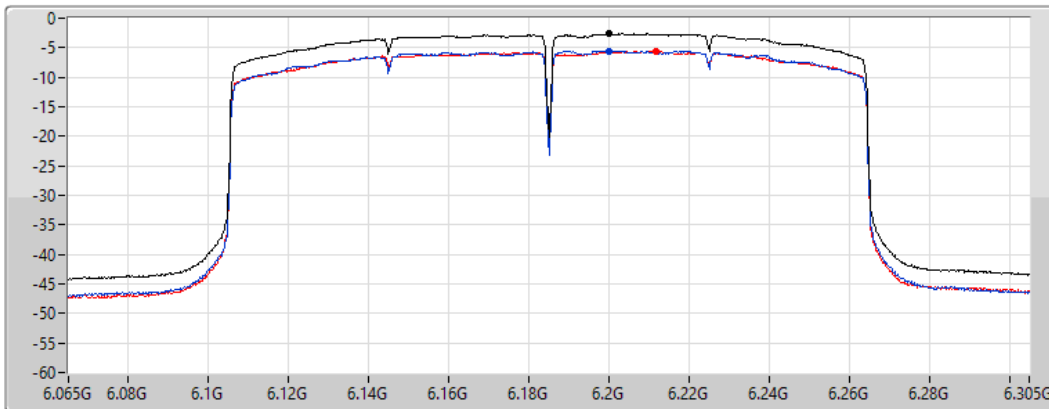

802.11ax HEW160_Nss1,(MCS0)_2TX

PSD

6185MHz

15/02/2022

CF
6.185GHz

Span
240MHz

RBW
1MHz

VBW
3MHz

Sweep Time
20ms

Detector Type
RMS

Sum

Port 1

Port 2

Sum	PD	Port 1	Port 2
(dBm/RBW)	(dBm/RBW)	(dBm/RBW)	(dBm/RBW)
-2.61	-2.61	-5.52	-5.58