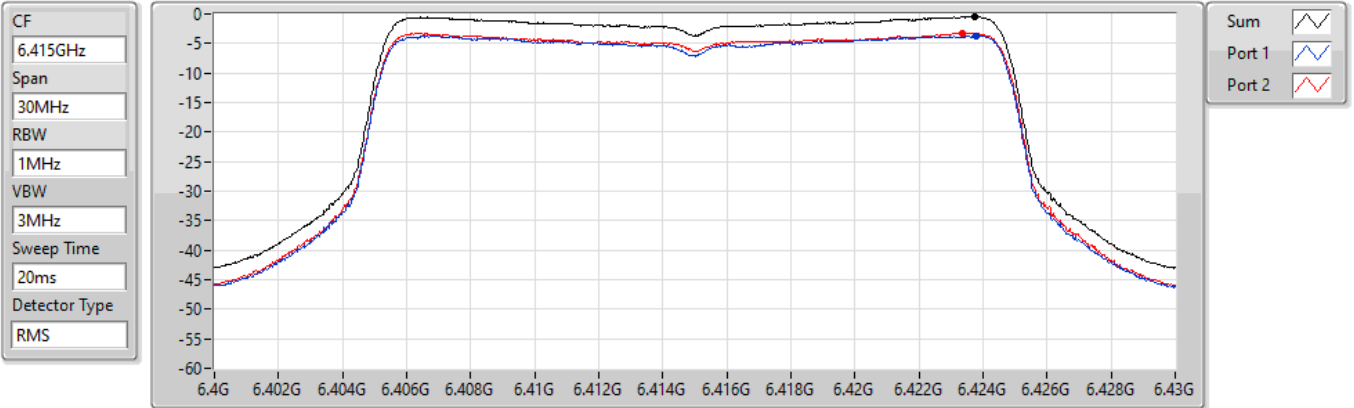

802.11ax HEW20_Nss1,(MCS0)_2TX

PSD

6415MHz

29/03/2022

Sum	PD	Port 1	Port 2
(dBm/RBW)	(dBm/RBW)	(dBm/RBW)	(dBm/RBW)
-0.45	-0.45	-3.65	-3.22

802.11ax HEW20_Nss1,(MCS0)_2TX

PSD

6435MHz

30/03/2022

Sum	PD	Port 1	Port 2
(dBm/RBW)	(dBm/RBW)	(dBm/RBW)	(dBm/RBW)
0.31	0.31	-2.70	-2.62

802.11ax HEW20_Nss1,(MCS0)_2TX

PSD

6475MHz

30/03/2022

CF
6.475GHz

Span
30MHz