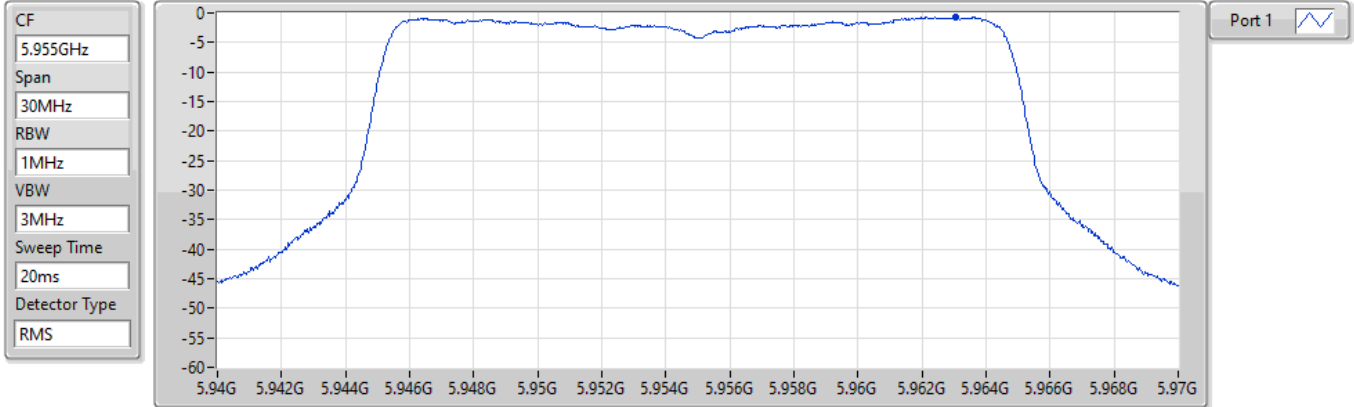

802.11ax HEW20_Nss1,(MCS0)_1TX

PSD

5955MHz

21/04/2022

Sum	PD	Port 1
(dBm/RBW)	(dBm/RBW)	(dBm/RBW)
-0.76	-0.76	-0.76