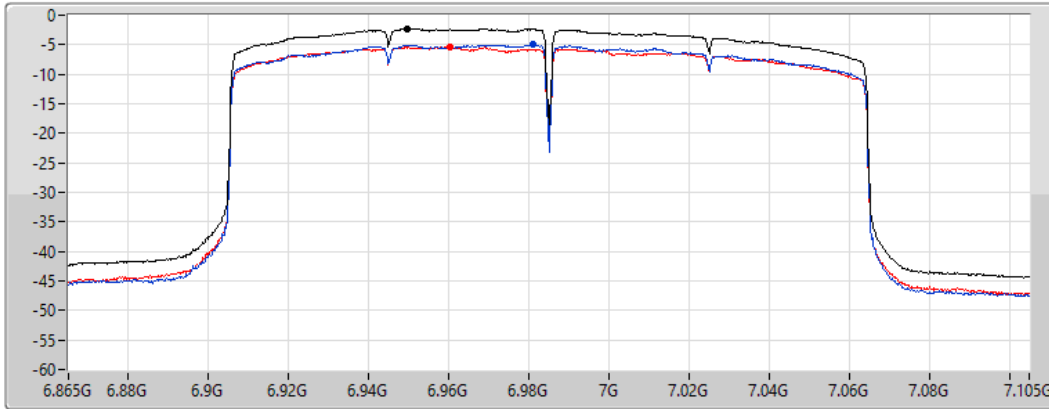

Sum
Port 1
Port 2

Sum	PD	Port 1	Port 2
(dBm/RBW)	(dBm/RBW)	(dBm/RBW)	(dBm/RBW)
-2.42	-2.42	-5.09	-5.42

802.11ax HEW160_Nss1,(MCS0)_2TX

PSD

6985MHz

15/02/2022

CF
6.985GHz
Span
240MHz
RBW
1MHz
VBW
3MHz
Sweep Time
20ms
Detector Type
RMS

Sum 
Port 1 
Port 2 

Sum	PD	Port 1	Port 2
(dBm/RBW)	(dBm/RBW)	(dBm/RBW)	(dBm/RBW)
-2.28	-2.28	-4.91	-5.37

Summary

Mode	PD (dBm/RBW)	EIRP PD (dBm/RBW)
5.925-6.425GHz	-	-
802.11ax HEW20_Nss1,(MCS0)_4TX	-2.70	4.75
802.11ax HEW40_Nss1,(MCS0)_4TX	-2.48	4.97
802.11ax HEW80_Nss1,(MCS0)_4TX	-2.52	4.93
802.11ax HEW160_Nss1,(MCS0)_4TX	-2.56	4.89
6.425-6.525GHz	-	-
802.11ax HEW20_Nss1,(MCS0)_4TX	-1.32	4.71
802.11ax HEW40_Nss1,(MCS0)_4TX	-1.07	4.96
802.11ax HEW80_Nss1,(MCS0)_4TX	-1.07	4.96
802.11ax HEW160_Nss1,(MCS0)_4TX	-1.46	4.57
6.525-6.875GHz	-	-
802.11ax HEW20_Nss1,(MCS0)_4TX	-1.13	4.92
802.11ax HEW40_Nss1,(MCS0)_4TX	-1.32	4.73
802.11ax HEW80_Nss1,(MCS0)_4TX	-1.36	4.69
802.11ax HEW160_Nss1,(MCS0)_4TX	-1.11	4.94
6.875-7.125GHz	-	-
802.11ax HEW20_Nss1,(MCS0)_4TX	0.32	4.83
802.11ax HEW40_Nss1,(MCS0)_4TX	0.47	4.98
802.11ax HEW80_Nss1,(MCS0)_4TX	0.24	4.75
802.11ax HEW160_Nss1,(MCS0)_4TX	0.11	4.62