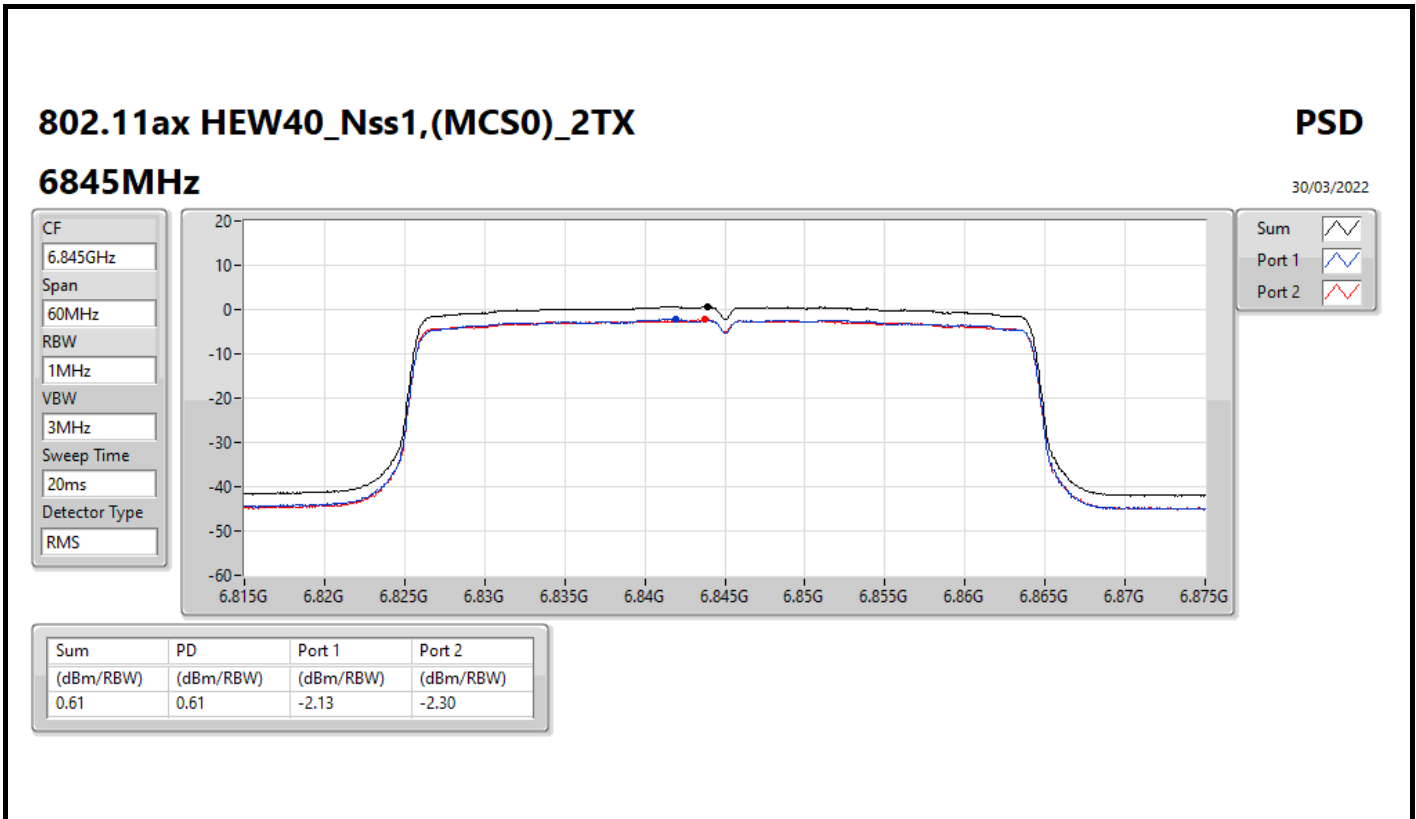

Sum 
Port 1 
Port 2 

Sum	PD	Port 1	Port 2
(dBm/RBW)	(dBm/RBW)	(dBm/RBW)	(dBm/RBW)
-0.74	-0.74	-3.46	-3.91

802.11ax HEW40_Nss1,(MCS0)_2TX

PSD

6565MHz

30/03/2022

CF
6.565GHz
Span
60MHz
RBW
1MHz
VBW
3MHz
Sweep Time
20ms
Detector Type
RMS

Sum
Port 1
Port 2

Sum	PD	Port 1	Port 2
(dBm/RBW)	(dBm/RBW)	(dBm/RBW)	(dBm/RBW)
0.65	0.65	-2.48	-2.01

802.11ax HEW40_Nss1,(MCS0)_2TX

PSD

6685MHz

30/03/2022

CF
6.685GHz
Span
60MHz
RBW
1MHz
VBW
3MHz
Sweep Time
20ms
Detector Type
RMS

Sum
Port 1
Port 2

Sum	PD	Port 1	Port 2
(dBm/RBW)	(dBm/RBW)	(dBm/RBW)	(dBm/RBW)
0.72	0.72	-2.45	-1.94

802.11ax HEW40_Nss1,(MCS0)_2TX

PSD

6925MHz

30/03/2022

CF
6.925GHz
Span
60MHz
RBW
1MHz
VBW
3MHz
Sweep Time
20ms
Detector Type
RMS