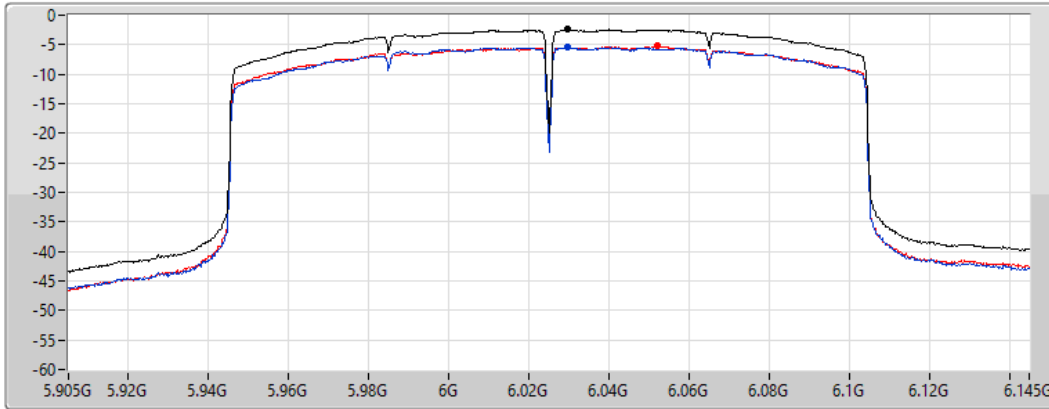

802.11ax HEW160_Nss1,(MCS0)_2TX

PSD

6025MHz

15/02/2022

CF
6.025GHz

Span
240MHz

RBW
1MHz

VBW
3MHz

Sweep Time
20ms

Detector Type
RMS

Sum

Port 1

Port 2

Sum	PD	Port 1	Port 2
(dBm/RBW)	(dBm/RBW)	(dBm/RBW)	(dBm/RBW)
-2.46	-2.46	-5.44	-5.26