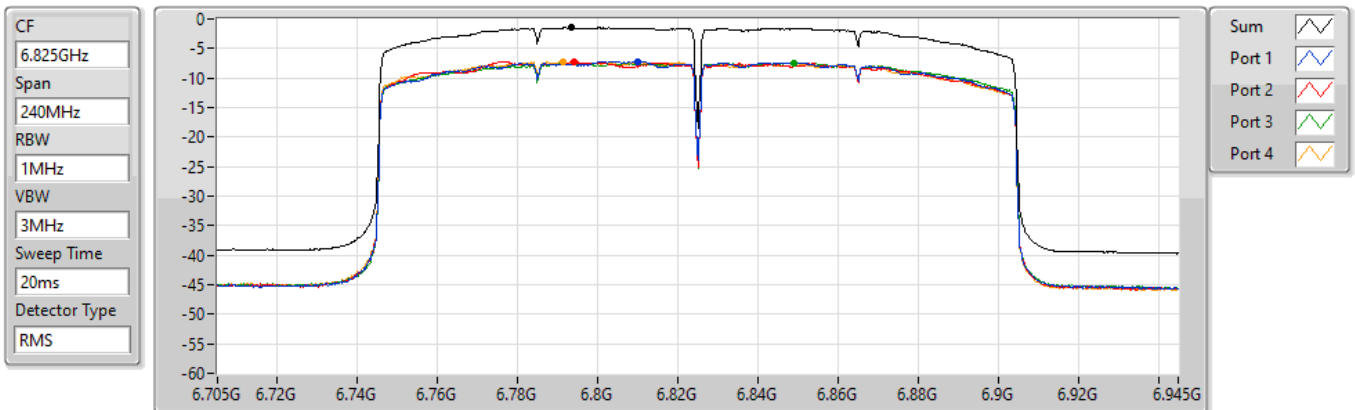

6825MHz Straddle 6.525-6.875GHz

30/03/2022

Sum	PD	Port 1	Port 2	Port 3	Port 4
(dBm/RBW)	(dBm/RBW)	(dBm/RBW)	(dBm/RBW)	(dBm/RBW)	(dBm/RBW)
-1.47	-1.47	-7.18	-7.19	-7.41	-7.27