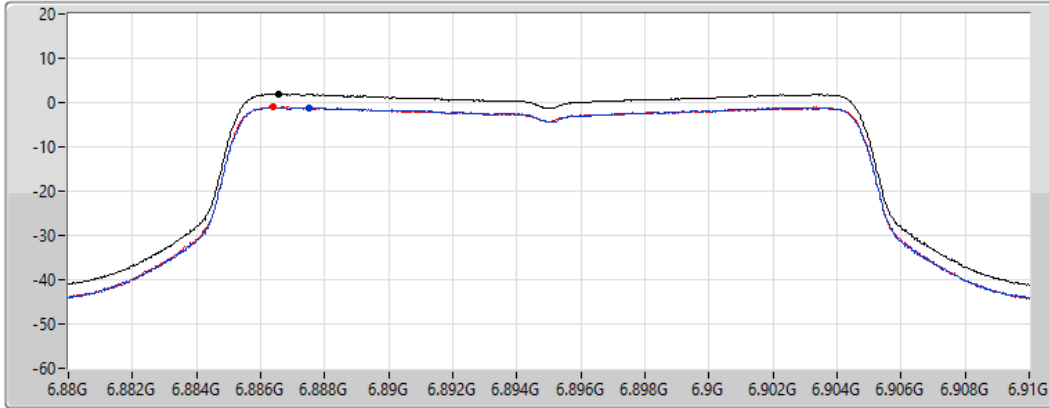

Port 2

Sum	PD	Port 1	Port 2
(dBm/RBW)	(dBm/RBW)	(dBm/RBW)	(dBm/RBW)
0.45	0.45	-2.53	-2.33

802.11ax HEW20_Nss1,(MCS0)_2TX

PSD

6895MHz

30/03/2022

CF
6.895GHz

Span
30MHz

RBW
1MHz

VBW
3MHz

Sweep Time
20ms

Detector Type
RMS

Sum 

Port 1 

Port 2 

Sum	PD	Port 1	Port 2
(dBm/RBW)	(dBm/RBW)	(dBm/RBW)	(dBm/RBW)
1.86	1.86	-1.10	-1.03