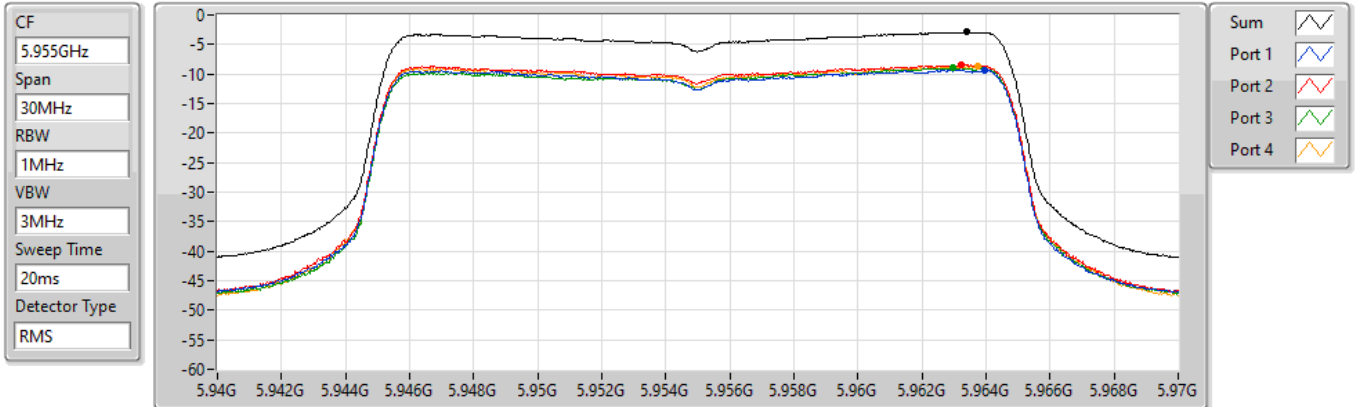

802.11ax HEW20_Nss1,(MCS0)_4TX

PSD

5955MHz

29/03/2022

Sum	PD	Port 1	Port 2	Port 3	Port 4
(dBm/RBW)	(dBm/RBW)	(dBm/RBW)	(dBm/RBW)	(dBm/RBW)	(dBm/RBW)
-2.91	-2.91	-9.33	-8.35	-9.00	-8.58