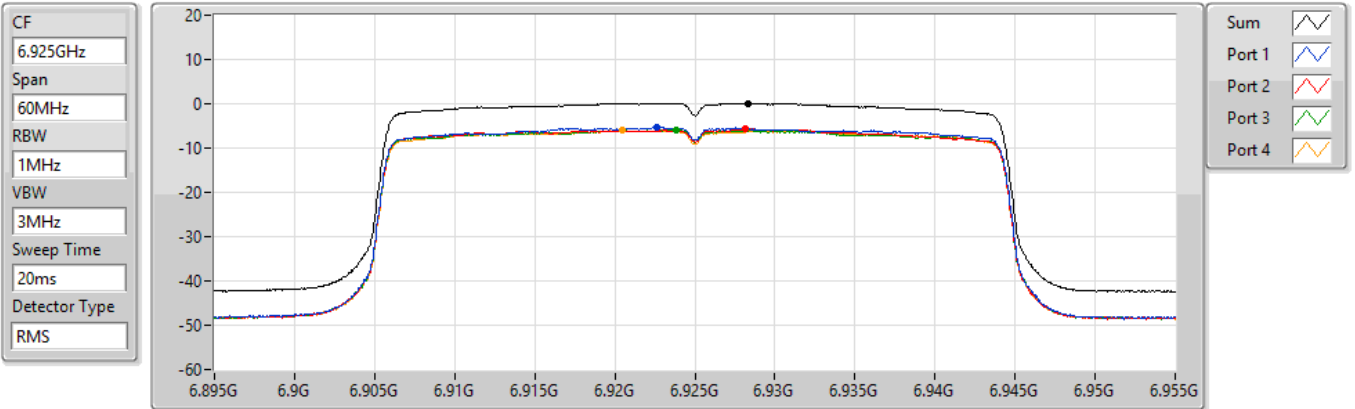

29/03/2022

Sum	PD	Port 1	Port 2	Port 3	Port 4
(dBm/RBW)	(dBm/RBW)	(dBm/RBW)	(dBm/RBW)	(dBm/RBW)	(dBm/RBW)
-1.52	-1.52	-7.49	-7.47	-7.30	-7.45

802.11ax HEW40_Nss1,(MCS0)_4TX

PSD

6925MHz

14/02/2022

Sum	PD	Port 1	Port 2	Port 3	Port 4
(dBm/RBW)	(dBm/RBW)	(dBm/RBW)	(dBm/RBW)	(dBm/RBW)	(dBm/RBW)
0.13	0.13	-5.31	-5.64	-5.94	-6.02