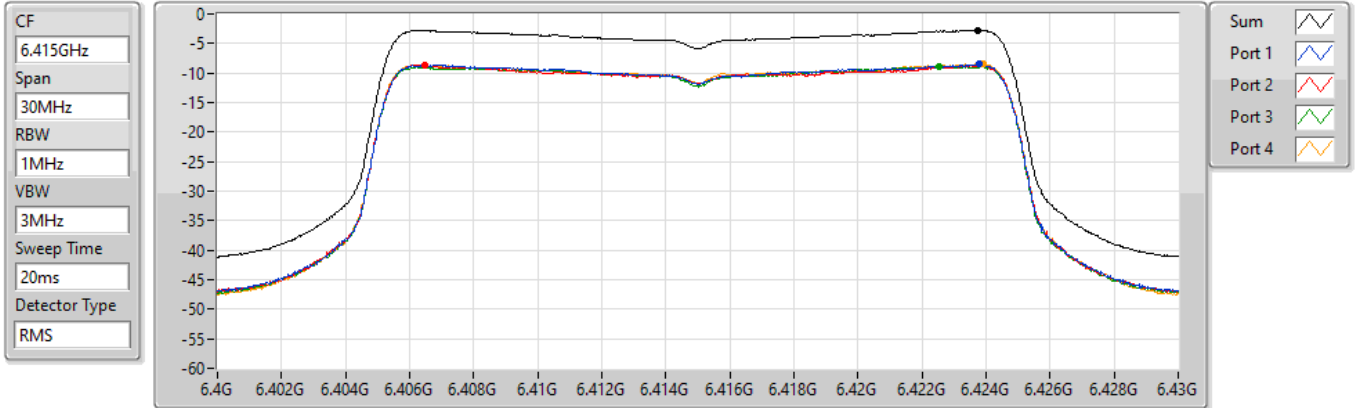

PSD

6175MHz

29/03/2022

Sum	PD	Port 1	Port 2	Port 3	Port 4
(dBm/RBW)	(dBm/RBW)	(dBm/RBW)	(dBm/RBW)	(dBm/RBW)	(dBm/RBW)
-2.76	-2.76	-9.16	-8.60	-8.74	-8.45

802.11ax HEW20_Nss1,(MCS0)_4TX

PSD

6415MHz

29/03/2022