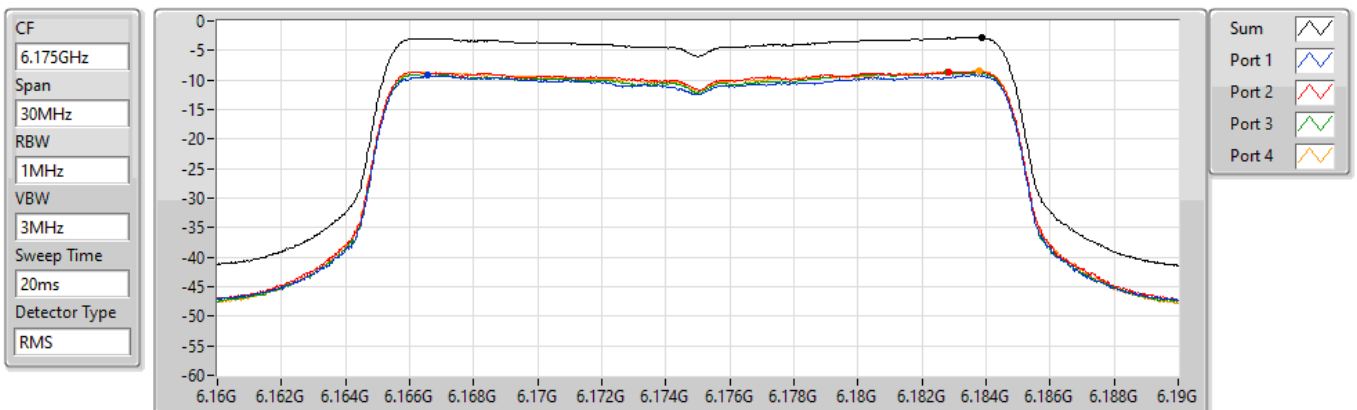

802.11ax HEW20_Nss1,(MCS0)_4TX

PSD

6175MHz

29/03/2022

Sum	PD	Port 1	Port 2	Port 3	Port 4
(dBm/RBW)	(dBm/RBW)	(dBm/RBW)	(dBm/RBW)	(dBm/RBW)	(dBm/RBW)
-2.76	-2.76	-9.16	-8.60	-8.74	-8.45