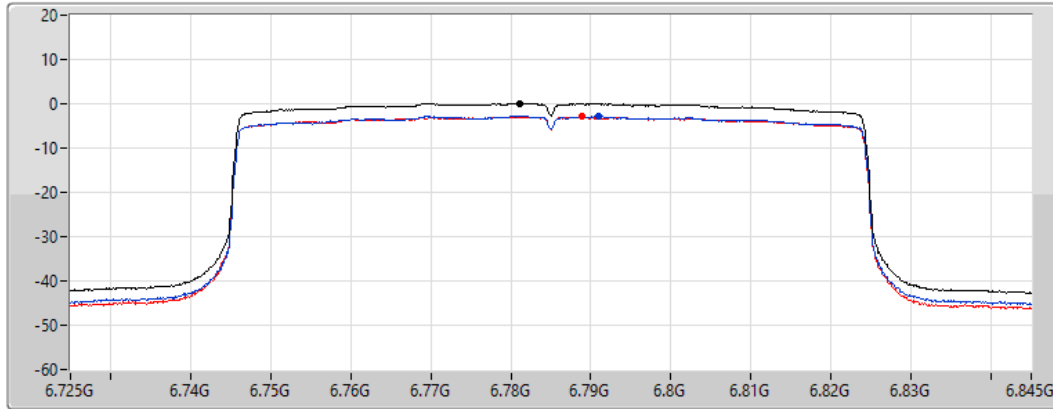

VBW
3MHz

Sweep Time
20ms

Detector Type
RMS

Sum 

Port 1 

Port 2 

Sum	PD	Port 1	Port 2
(dBm/RBW)	(dBm/RBW)	(dBm/RBW)	(dBm/RBW)
0.13	0.13	-2.62	-3.03

802.11ax HEW80_Nss1,(MCS0)_2TX

PSD

6785MHz

15/02/2022

CF
6.785GHz

Span
120MHz

RBW
1MHz

VBW
3MHz

Sweep Time
20ms

Detector Type
RMS

Sum 

Port 1 

Port 2 

Sum	PD	Port 1	Port 2
(dBm/RBW)	(dBm/RBW)	(dBm/RBW)	(dBm/RBW)
0.04	0.04	-2.72	-2.94

802.11ax HEW80_Nss1,(MCS0)_2TX

PSD

6865MHz Straddle 6.525-6.875GHz