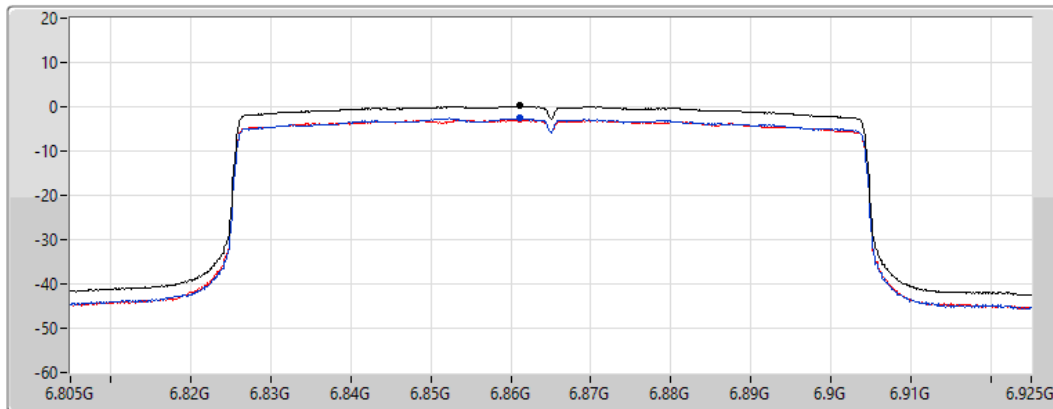

Detector Type
RMS

Sum 

Port 1 

Port 2 

Sum	PD	Port 1	Port 2
(dBm/RBW)	(dBm/RBW)	(dBm/RBW)	(dBm/RBW)
0.04	0.04	-2.72	-2.94

802.11ax HEW80_Nss1,(MCS0)_2TX

PSD

6865MHz Straddle 6.525-6.875GHz

15/02/2022

CF
6.865GHz

Span
120MHz

RBW
1MHz

VBW
3MHz

Sweep Time
20ms

Detector Type
RMS

Sum 

Port 1 

Port 2 

Sum	PD	Port 1	Port 2
(dBm/RBW)	(dBm/RBW)	(dBm/RBW)	(dBm/RBW)
0.21	0.21	-2.57	-2.95

802.11ax HEW80_Nss1,(MCS0)_2TX

PSD

6945MHz

15/02/2022

CF
6.945GHz