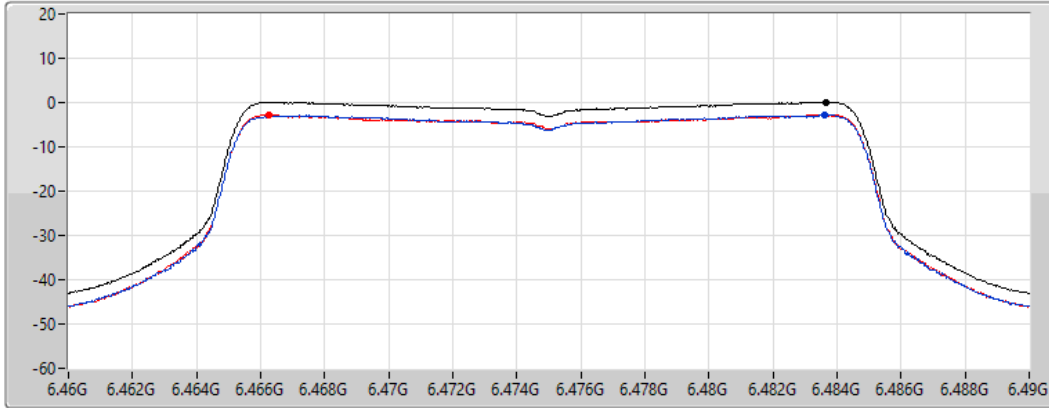

802.11ax HEW20_Nss1,(MCS0)_2TX

PSD

6415MHz

29/03/2022

Sum	PD	Port 1	Port 2
(dBm/RBW)	(dBm/RBW)	(dBm/RBW)	(dBm/RBW)
-0.45	-0.45	-3.65	-3.22

802.11ax HEW20_Nss1,(MCS0)_2TX

PSD

6435MHz

30/03/2022

Sum	PD	Port 1	Port 2
(dBm/RBW)	(dBm/RBW)	(dBm/RBW)	(dBm/RBW)
0.31	0.31	-2.70	-2.62

802.11ax HEW20_Nss1,(MCS0)_2TX

PSD

6475MHz

30/03/2022

CF
6.475GHz

Span
30MHz

RBW
1MHz

VBW
3MHz

Sweep Time
20ms

Detector Type
RMS

Sum

Port 1

Port 2

Sum	PD	Port 1	Port 2
(dBm/RBW)	(dBm/RBW)	(dBm/RBW)	(dBm/RBW)
0.15	0.15	-2.78	-2.67