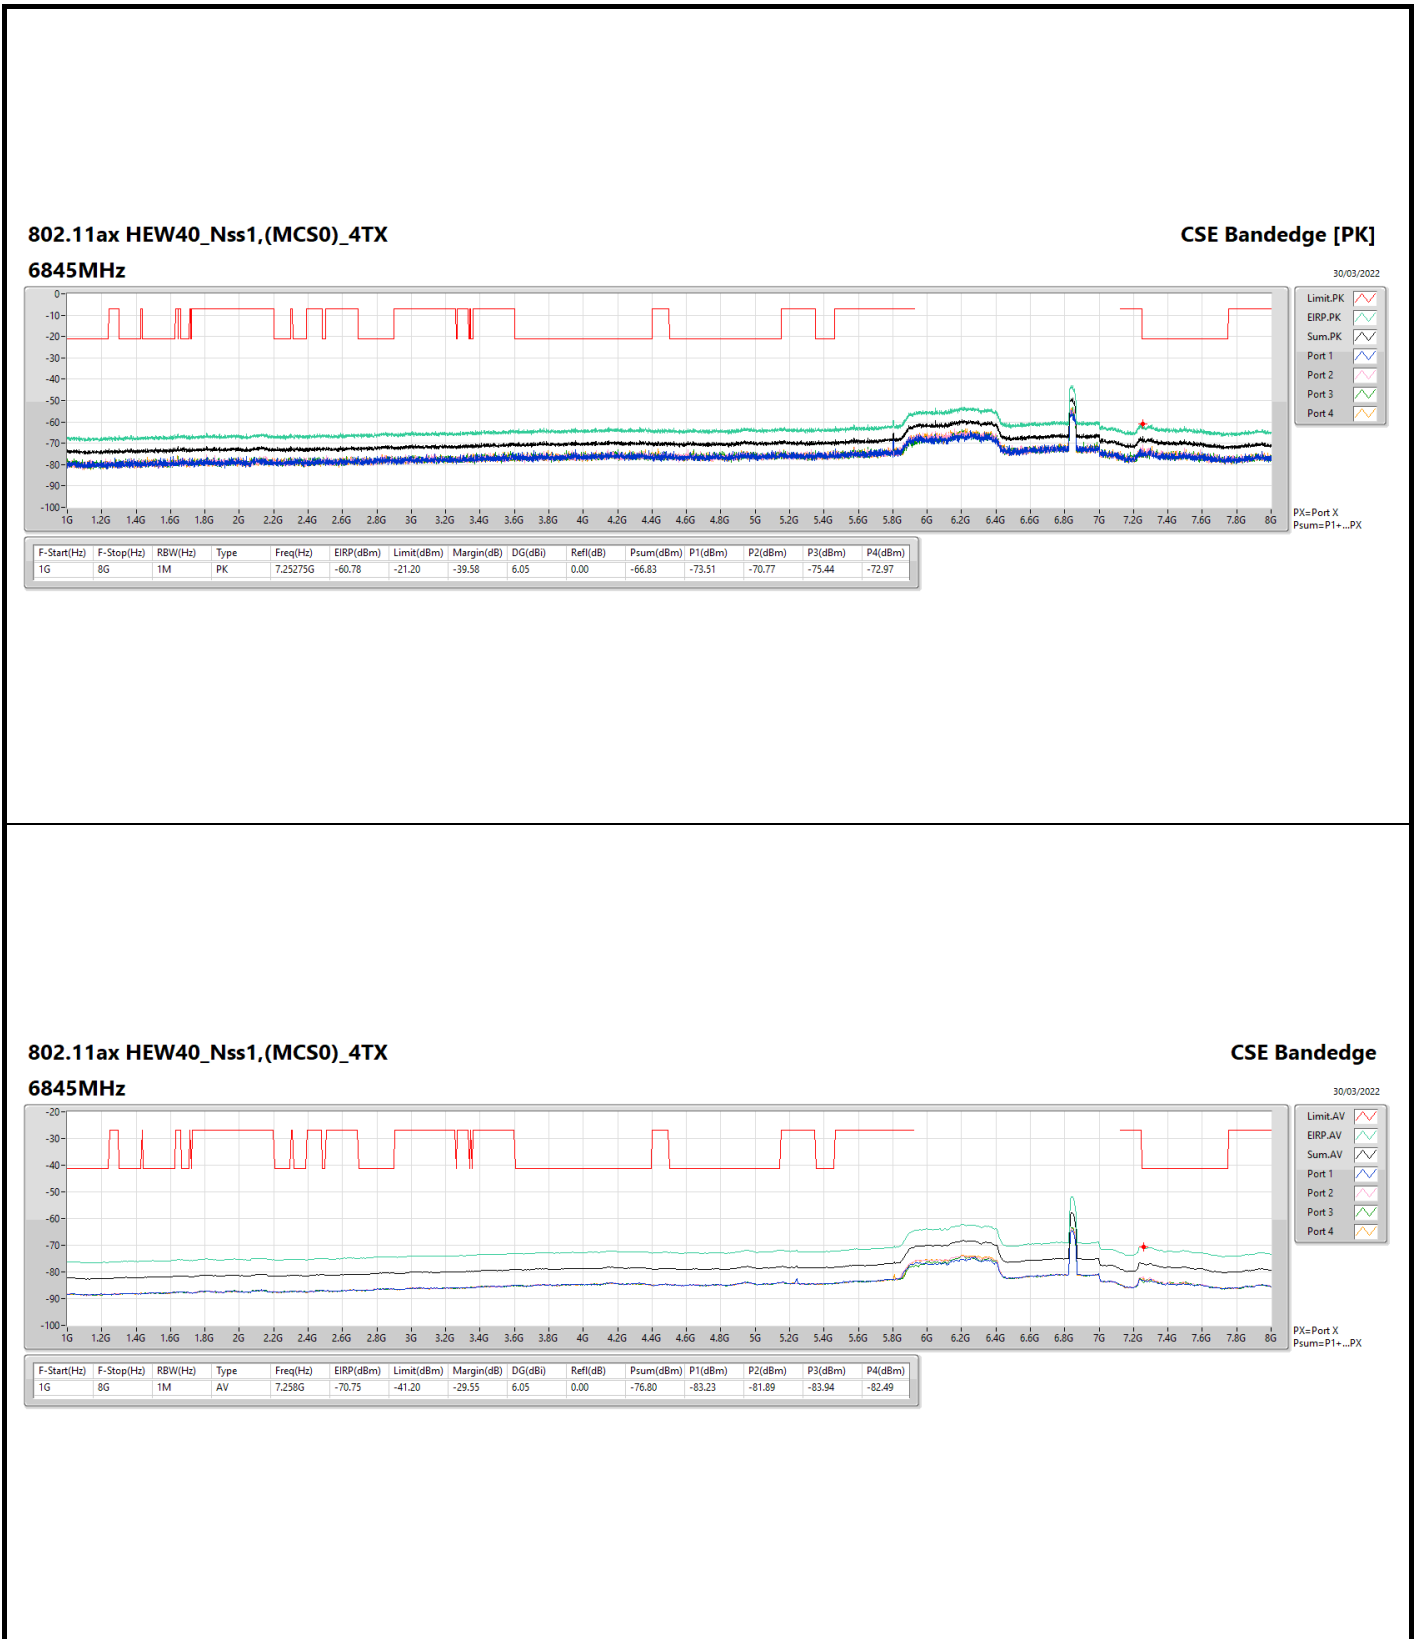

802.11ax HEW40_Nss1,(MCS0)_4TX
6885MHz Straddle 6.525-6.875GHz

CSE Bandedge

30/03/2022

802.11ax HEW80_Nss1,(MCS0)_4TX

6625MHz

CSE Bandedge

30/03/2022