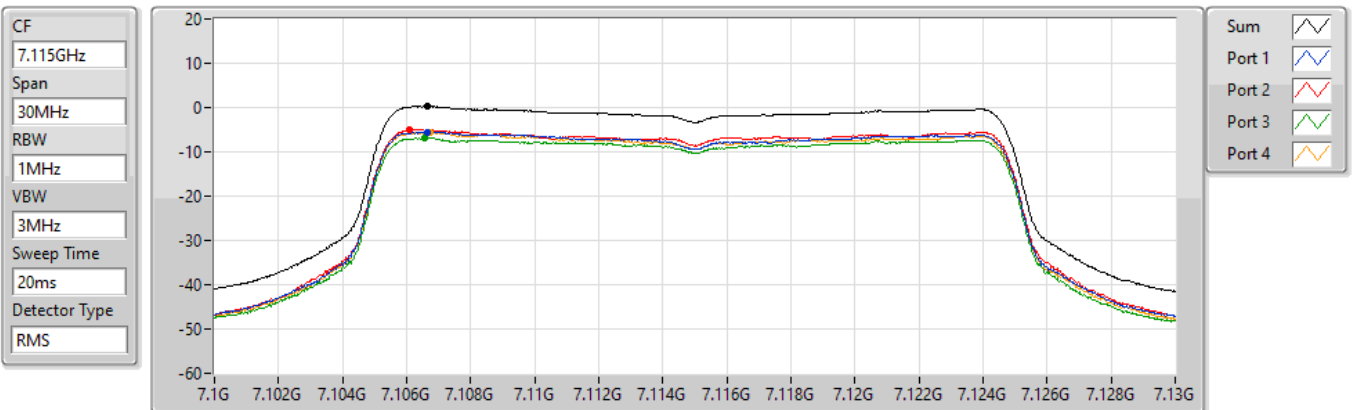

802.11ax HEW20_Nss1,(MCS0)_4TX

PSD

7115MHz

29/03/2022

Sum	PD	Port 1	Port 2	Port 3	Port 4
(dBm/RBW)	(dBm/RBW)	(dBm/RBW)	(dBm/RBW)	(dBm/RBW)	(dBm/RBW)
0.26	0.26	-5.47	-4.96	-6.86	-5.66