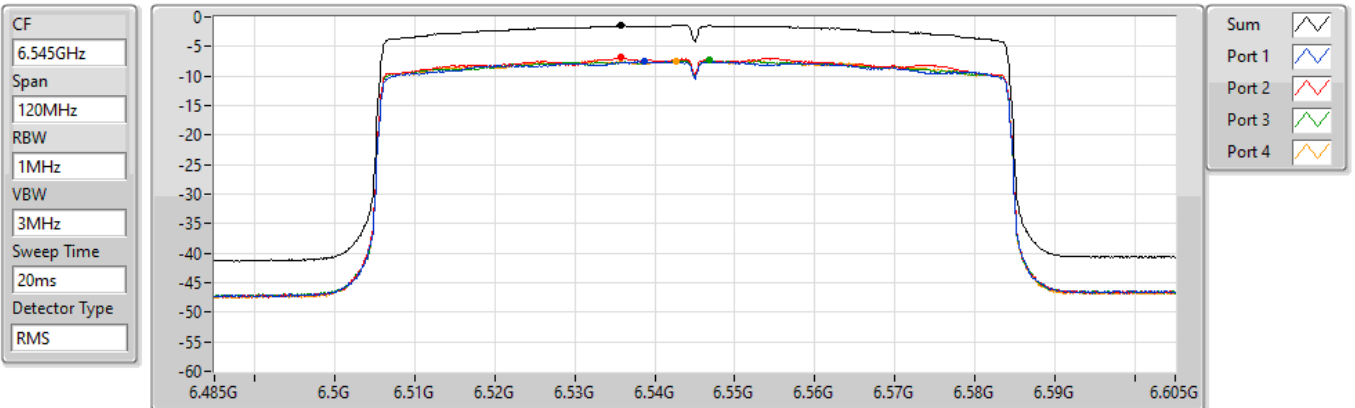

6545MHz Straddle 6.425-6.525GHz

29/03/2022

Sum	PD	Port 1	Port 2	Port 3	Port 4
(dBm/RBW)	(dBm/RBW)	(dBm/RBW)	(dBm/RBW)	(dBm/RBW)	(dBm/RBW)
-1.43	-1.43	-7.51	-6.88	-7.35	-7.44