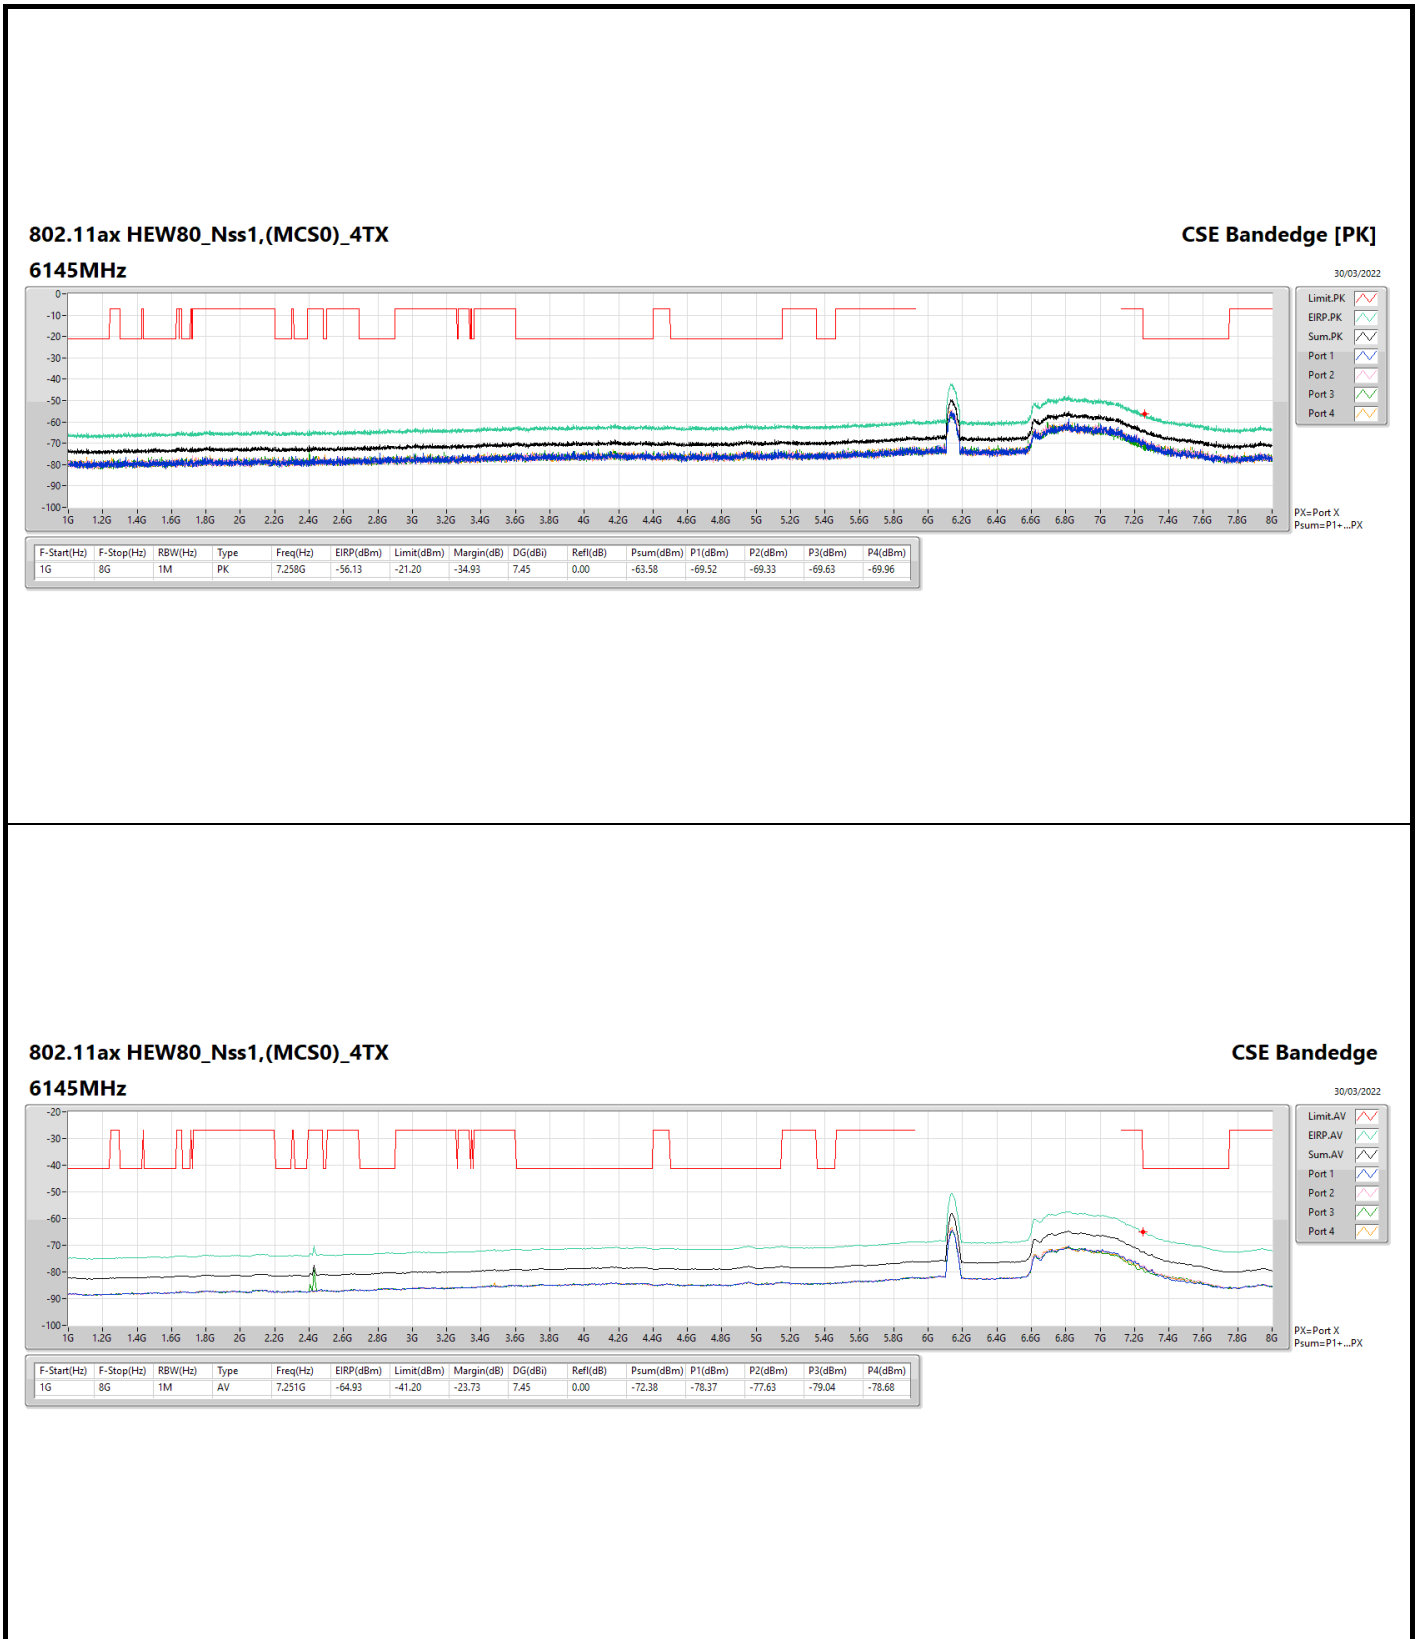

802.11ax HEW40_Nss1,(MCS0)_4TX
6885MHz Straddle 6.525-6.875GHz

CSE Bandedge

30/03/2022

802.11ax HEW80_Nss1,(MCS0)_4TX

6625MHz

CSE Bandedge

30/03/2022