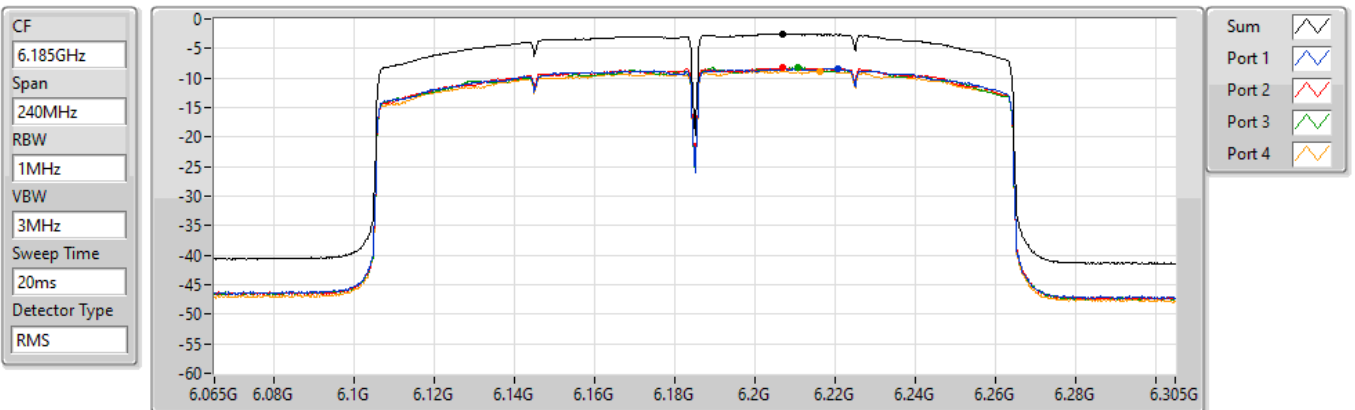

802.11ax HEW160_Nss1,(MCS0)_4TX

PSD

6185MHz

30/03/2022

Sum	PD	Port 1	Port 2	Port 3	Port 4
(dBm/RBW)	(dBm/RBW)	(dBm/RBW)	(dBm/RBW)	(dBm/RBW)	(dBm/RBW)
-2.56	-2.56	-8.39	-8.26	-8.18	-8.84