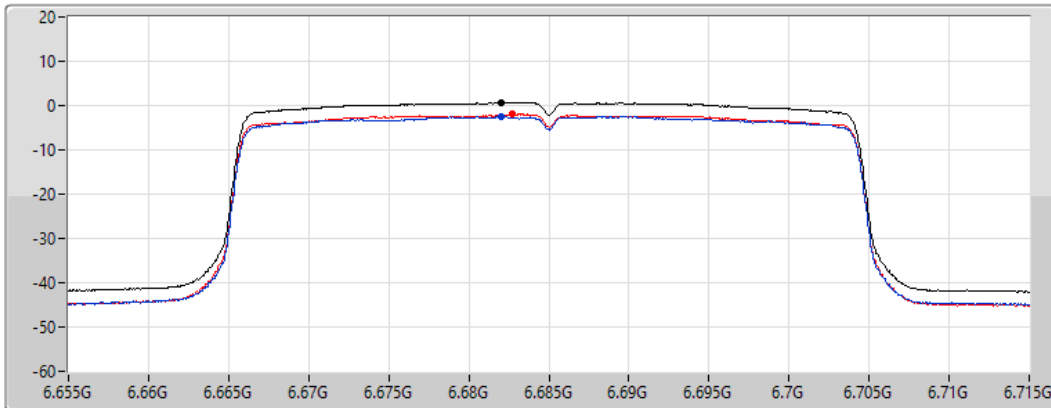

Sum 
Port 1 
Port 2 

Sum	PD	Port 1	Port 2
(dBm/RBW)	(dBm/RBW)	(dBm/RBW)	(dBm/RBW)
-0.74	-0.74	-3.46	-3.91

802.11ax HEW40_Nss1,(MCS0)_2TX

PSD

6565MHz

30/03/2022

CF
6.565GHz
Span
60MHz
RBW
1MHz
VBW
3MHz
Sweep Time
20ms
Detector Type
RMS

Sum
Port 1
Port 2

Sum	PD	Port 1	Port 2
(dBm/RBW)	(dBm/RBW)	(dBm/RBW)	(dBm/RBW)
0.65	0.65	-2.48	-2.01

802.11ax HEW40_Nss1,(MCS0)_2TX

PSD

6685MHz

30/03/2022

CF
6.685GHz
Span
60MHz
RBW
1MHz
VBW
3MHz
Sweep Time
20ms
Detector Type
RMS

Sum
Port 1
Port 2

Sum	PD	Port 1	Port 2
(dBm/RBW)	(dBm/RBW)	(dBm/RBW)	(dBm/RBW)
0.72	0.72	-2.45	-1.94

802.11ax HEW40_Nss1,(MCS0)_2TX

PSD

6925MHz

30/03/2022

CF
6.925GHz
Span
60MHz
RBW
1MHz
VBW
3MHz
Sweep Time
20ms
Detector Type
RMS