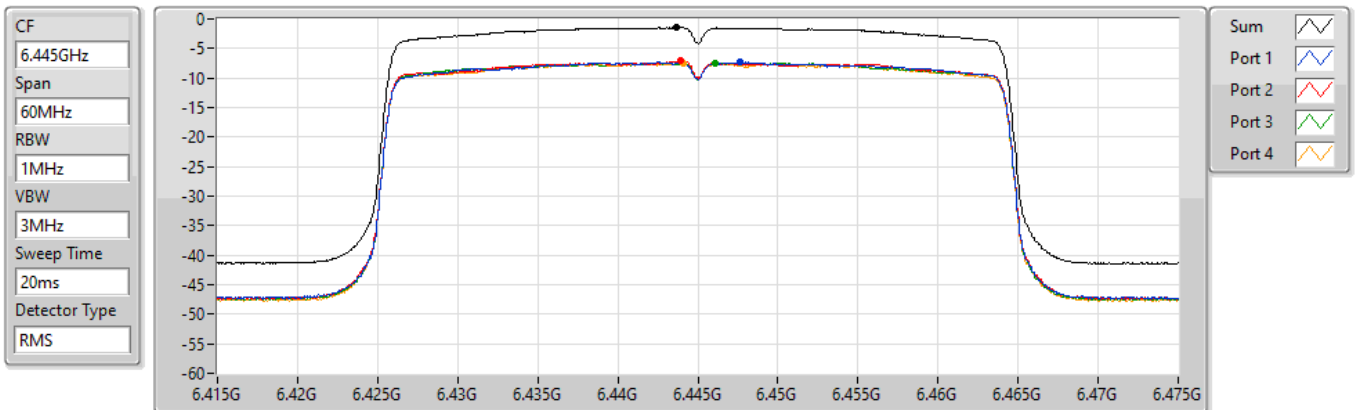

6445MHz

29/03/2022

Sum	PD	Port 1	Port 2	Port 3	Port 4
(dBm/RBW)	(dBm/RBW)	(dBm/RBW)	(dBm/RBW)	(dBm/RBW)	(dBm/RBW)
-1.46	-1.46	-7.35	-7.11	-7.39	-7.52