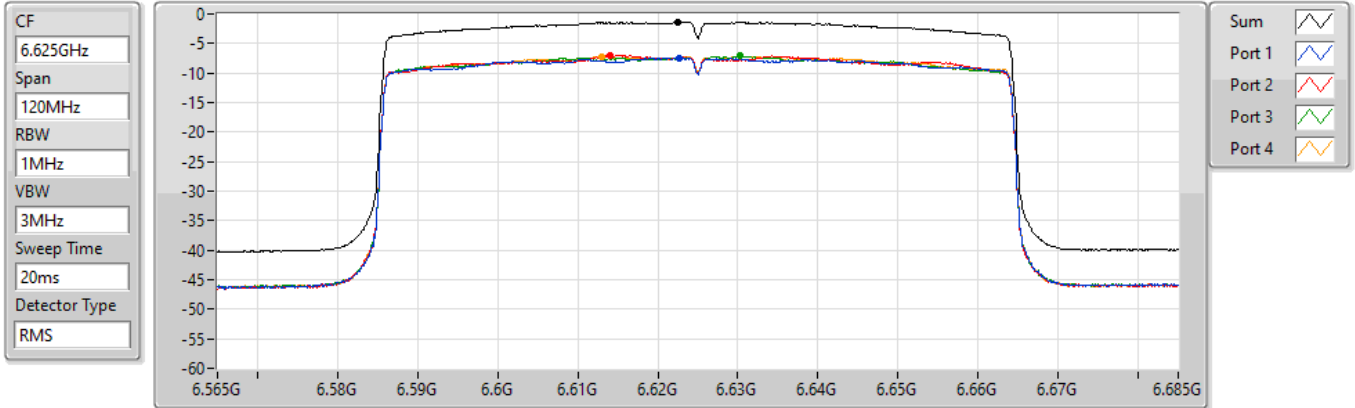

29/03/2022

Sum	PD	Port 1	Port 2	Port 3	Port 4
(dBm/RBW)	(dBm/RBW)	(dBm/RBW)	(dBm/RBW)	(dBm/RBW)	(dBm/RBW)
-1.43	-1.43	-7.51	-6.88	-7.35	-7.44

802.11ax HEW80_Nss1,(MCS0)_4TX

PSD

6625MHz

29/03/2022

Sum	PD	Port 1	Port 2	Port 3	Port 4
(dBm/RBW)	(dBm/RBW)	(dBm/RBW)	(dBm/RBW)	(dBm/RBW)	(dBm/RBW)
-1.40	-1.40	-7.47	-7.03	-7.06	-7.17