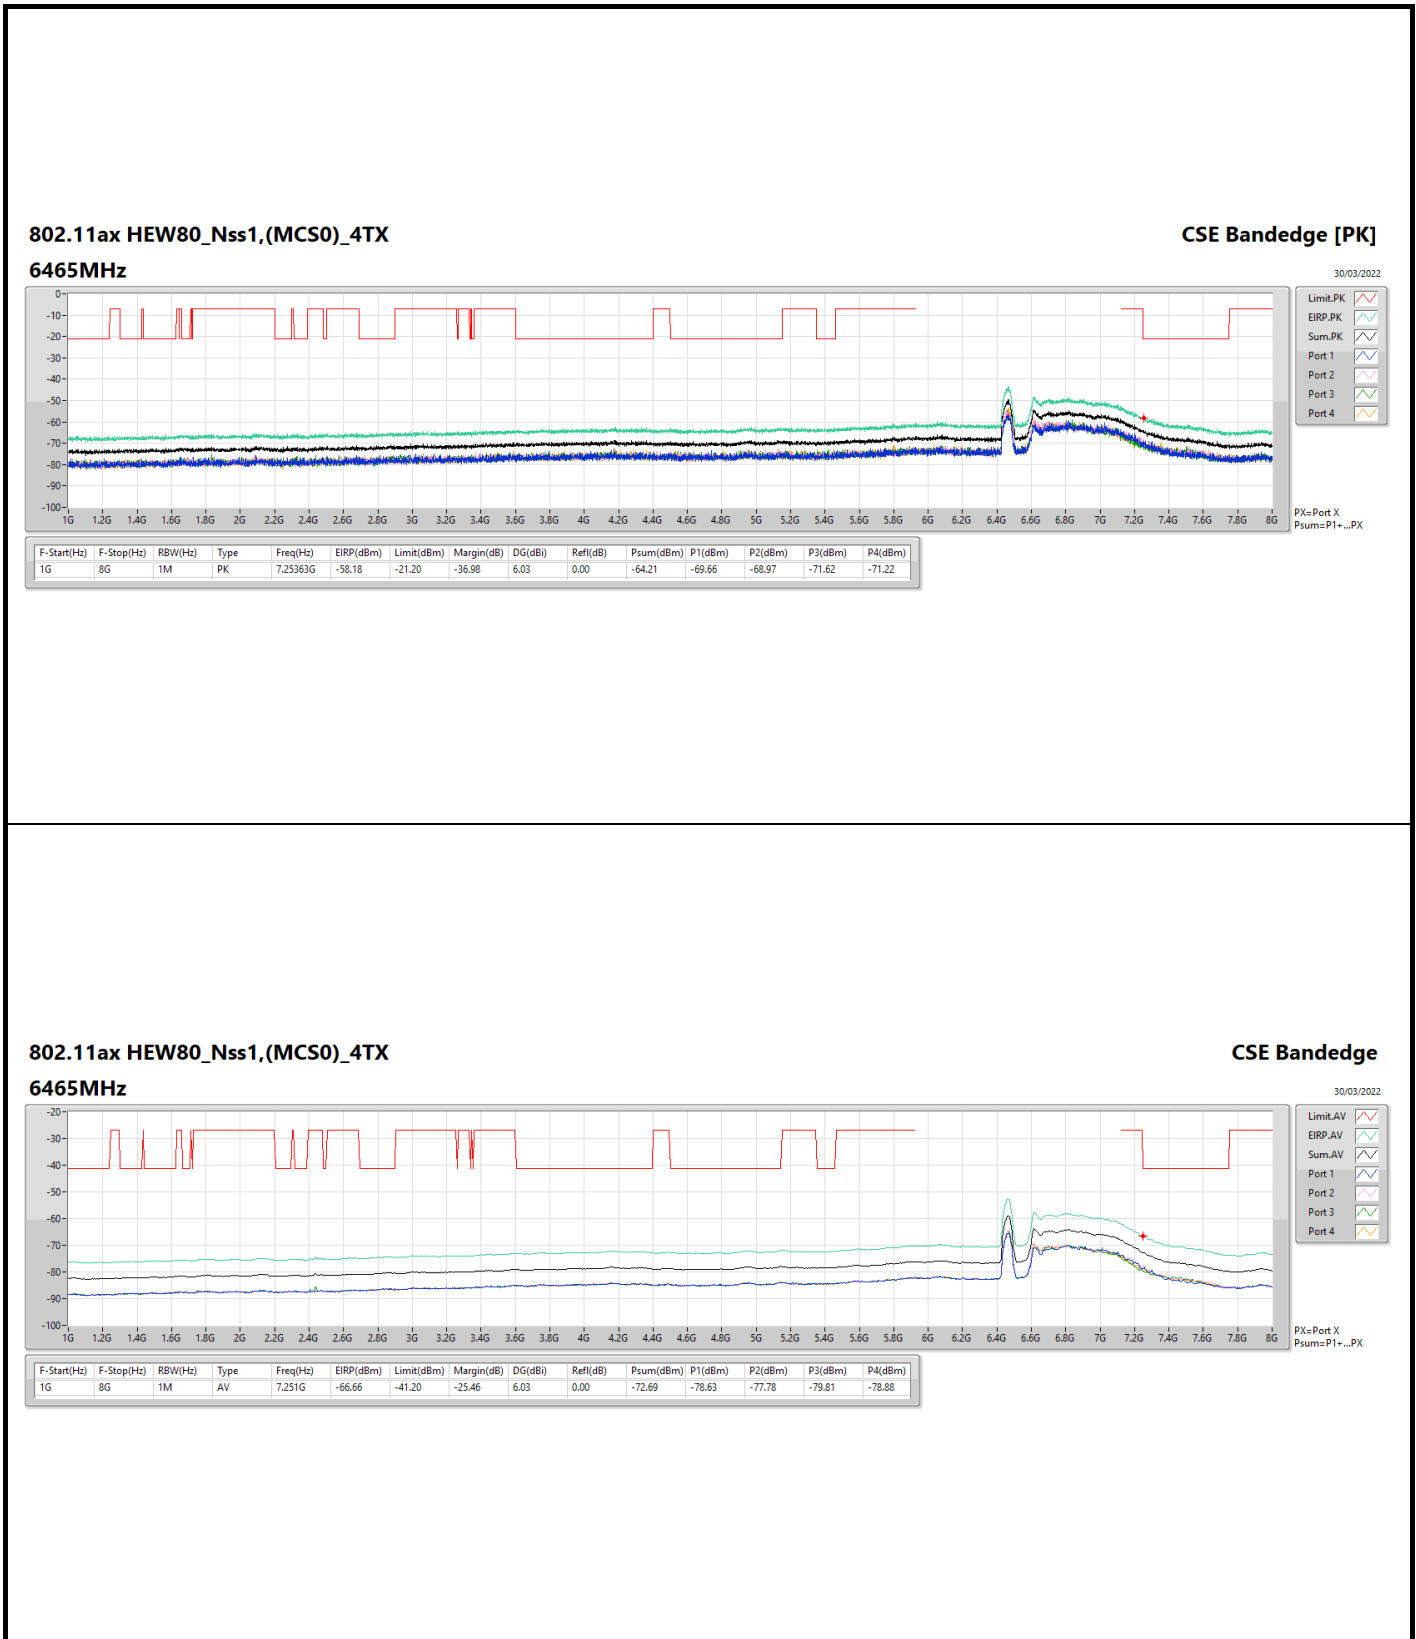

802.11ax HEW40_Nss1,(MCS0)_4TX
6885MHz Straddle 6.525-6.875GHz

CSE Bandedge

30/03/2022

802.11ax HEW80_Nss1,(MCS0)_4TX

6625MHz

CSE Bandedge

30/03/2022