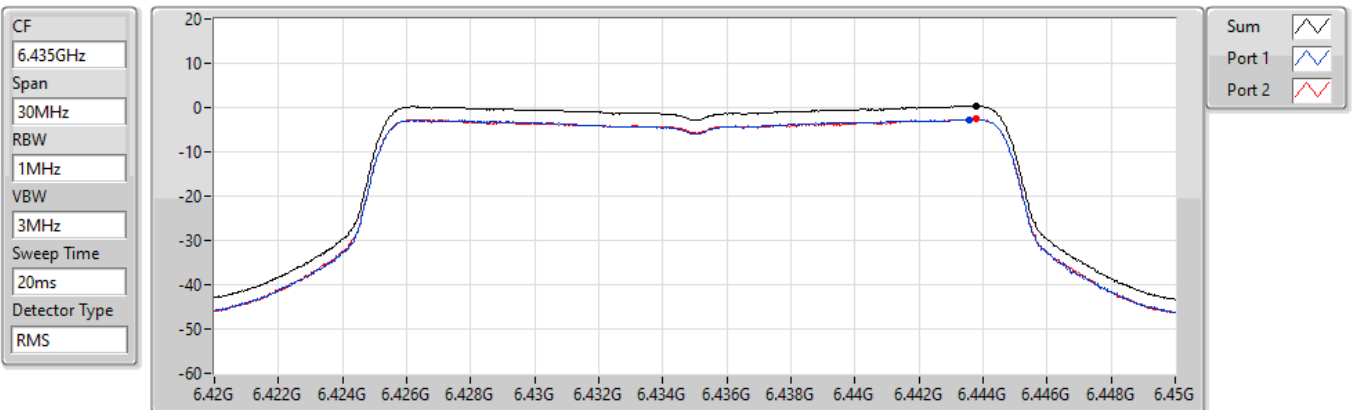

802.11ax HEW20_Nss1,(MCS0)_2TX

PSD

6435MHz

30/03/2022

Sum	PD	Port 1	Port 2
(dBm/RBW)	(dBm/RBW)	(dBm/RBW)	(dBm/RBW)
0.31	0.31	-2.70	-2.62