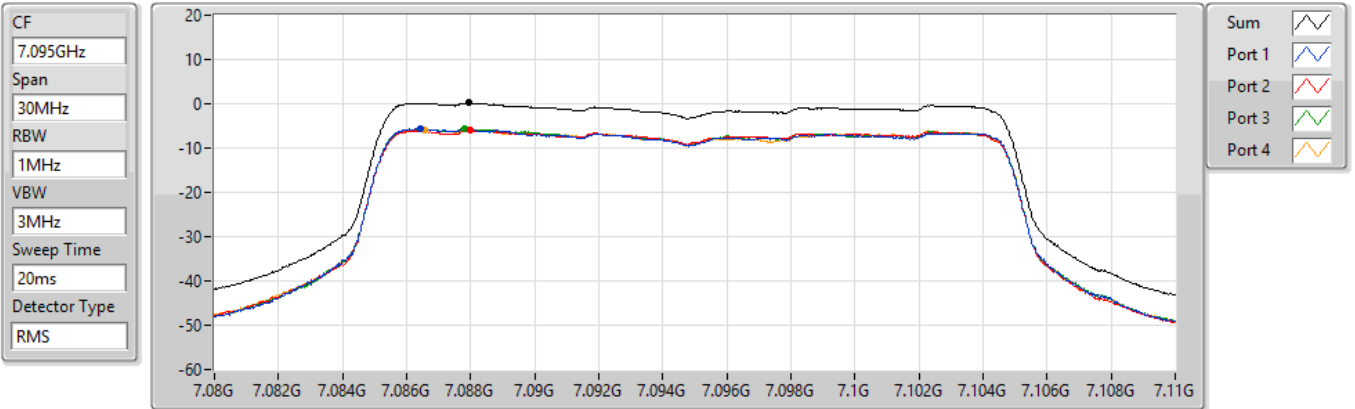

802.11ax HEW20_Nss1,(MCS0)_4TX

PSD

7095MHz

14/02/2022

Sum	PD	Port 1	Port 2	Port 3	Port 4
(dBm/RBW)	(dBm/RBW)	(dBm/RBW)	(dBm/RBW)	(dBm/RBW)	(dBm/RBW)
0.16	0.16	-5.74	-6.07	-5.55	-5.82