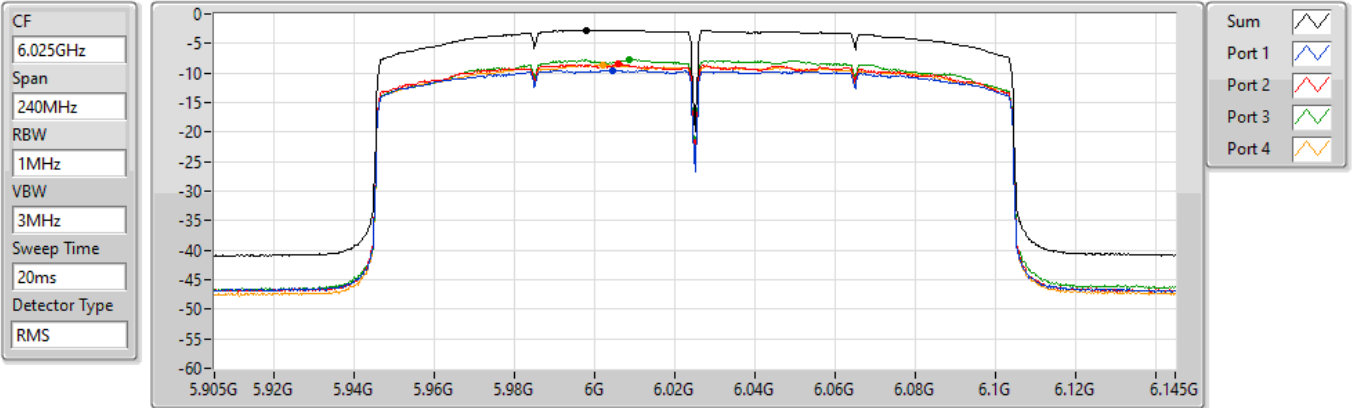

Port 3 

Port 4 

Sum	PD	Port 1	Port 2	Port 3	Port 4
(dBm/RBW)	(dBm/RBW)	(dBm/RBW)	(dBm/RBW)	(dBm/RBW)	(dBm/RBW)
0.24	0.24	-5.39	-5.59	-5.48	-5.61

802.11ax HEW160_Nss1,(MCS0)_4TX

PSD

6025MHz

30/03/2022

Sum	PD	Port 1	Port 2	Port 3	Port 4
(dBm/RBW)	(dBm/RBW)	(dBm/RBW)	(dBm/RBW)	(dBm/RBW)	(dBm/RBW)
-2.70	-2.70	-9.53	-8.48	-7.80	-8.57