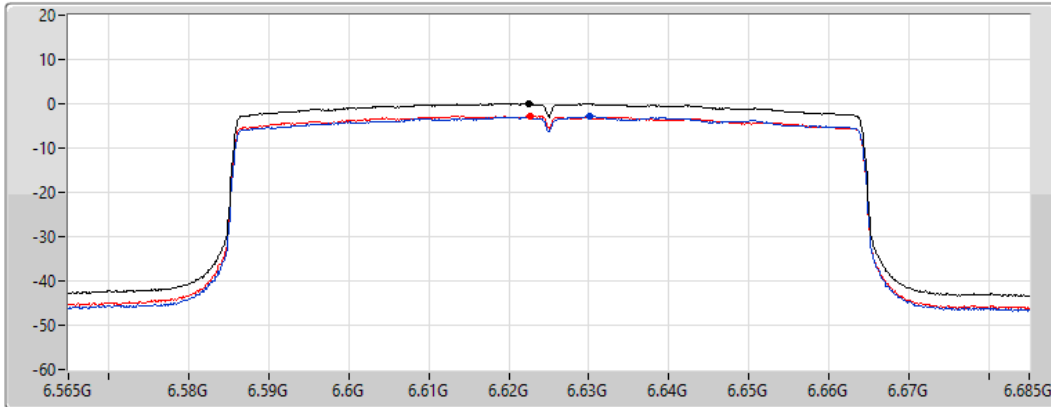

802.11ax HEW80_Nss1,(MCS0)_2TX

PSD

6625MHz

15/02/2022

CF
6.625GHz

Span
120MHz

RBW
1MHz

VBW
3MHz

Sweep Time
20ms

Detector Type
RMS

Sum

Port 1

Port 2

Sum	PD	Port 1	Port 2
(dBm/RBW)	(dBm/RBW)	(dBm/RBW)	(dBm/RBW)
0.02	0.02	-2.83	-2.81