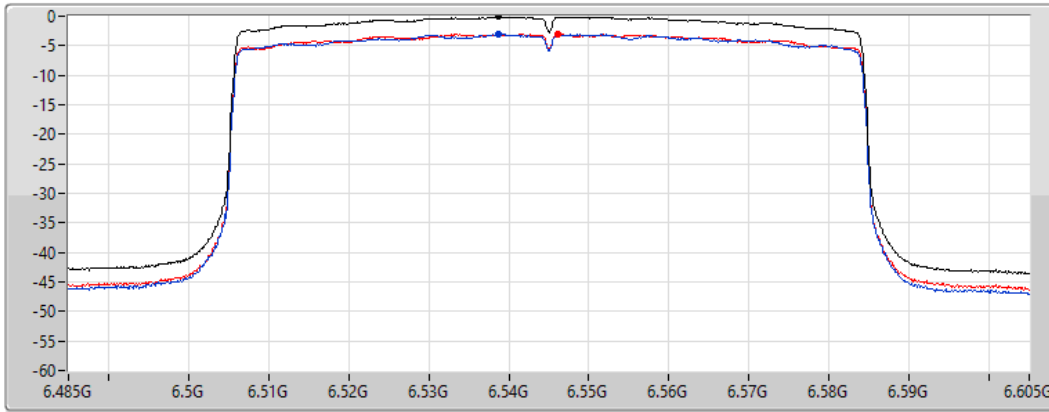

802.11ax HEW80_Nss1,(MCS0)_2TX

PSD

6545MHz Straddle 6.425-6.525GHz

15/02/2022

CF
6.545GHz

Span
120MHz

RBW
1MHz

VBW
3MHz

Sweep Time
20ms

Detector Type
RMS

Sum ☒

Port 1 ☒

Port 2 ☒

Sum	PD	Port 1	Port 2
(dBm/RBW)	(dBm/RBW)	(dBm/RBW)	(dBm/RBW)
-0.07	-0.07	-3.07	-2.98