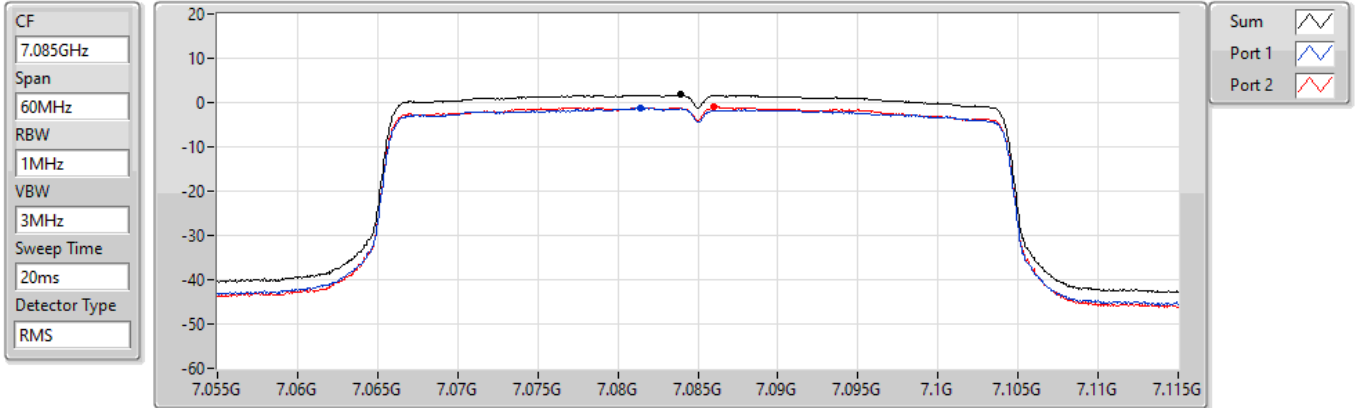

Sum
Port 1
Port 2

Sum	PD	Port 1	Port 2
(dBm/RBW)	(dBm/RBW)	(dBm/RBW)	(dBm/RBW)
1.77	1.77	-1.20	-1.02

802.11ax HEW40_Nss1,(MCS0)_2TX

PSD

7005MHz

30/03/2022

CF
7.005GHz
Span
60MHz
RBW
1MHz
VBW
3MHz
Sweep Time
20ms
Detector Type
RMS

Sum
Port 1
Port 2

Sum	PD	Port 1	Port 2
(dBm/RBW)	(dBm/RBW)	(dBm/RBW)	(dBm/RBW)
1.68	1.68	-1.43	-1.15

802.11ax HEW40_Nss1,(MCS0)_2TX

PSD

7085MHz

30/03/2022

Sum	PD	Port 1	Port 2
(dBm/RBW)	(dBm/RBW)	(dBm/RBW)	(dBm/RBW)
1.75	1.75	-1.28	-0.95