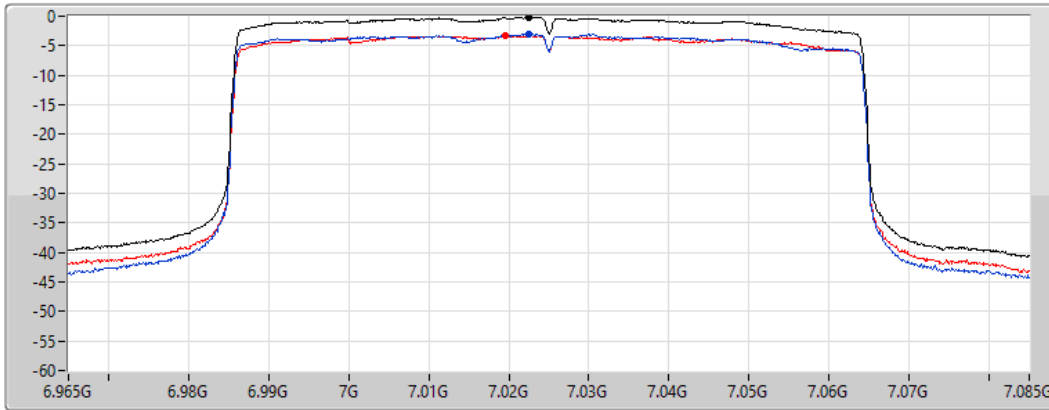

Sum	PD	Port 1	Port 2
(dBm/RBW)	(dBm/RBW)	(dBm/RBW)	(dBm/RBW)
-0.11	-0.11	-2.97	-3.17

802.11ax HEW80_Nss1,(MCS0)_2TX

PSD

7025MHz

15/02/2022

CF
7.025GHz

Span
120MHz

RBW
1MHz

VBW
3MHz

Sweep Time
20ms

Detector Type
RMS

Sum 

Port 1 

Port 2 

Sum	PD	Port 1	Port 2
(dBm/RBW)	(dBm/RBW)	(dBm/RBW)	(dBm/RBW)
-0.18	-0.18	-2.99	-3.33

802.11ax HEW160_Nss1,(MCS0)_2TX