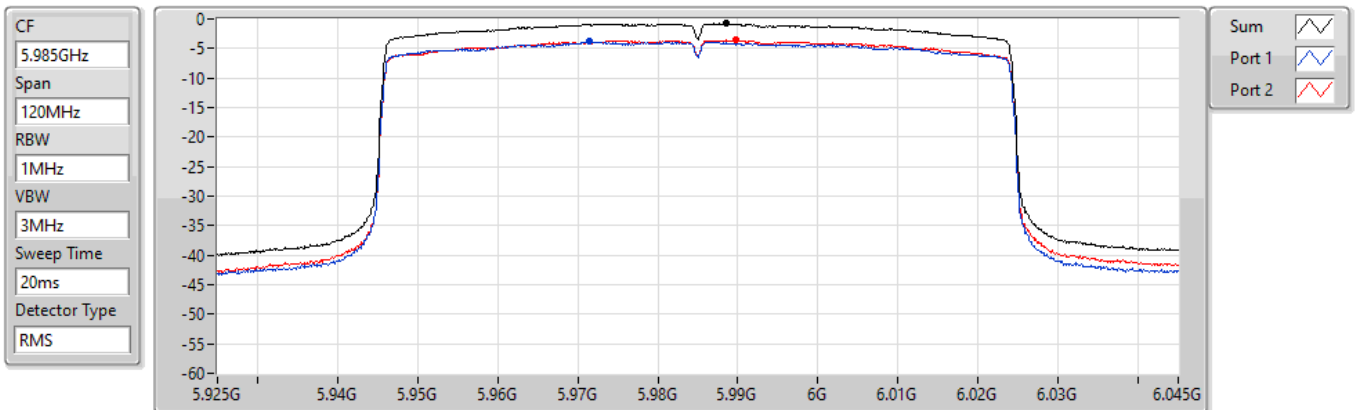

802.11ax HEW80_Nss1,(MCS0)_2TX

PSD

5985MHz

30/03/2022

Sum	PD	Port 1	Port 2
(dBm/RBW)	(dBm/RBW)	(dBm/RBW)	(dBm/RBW)
-0.80	-0.80	-3.82	-3.56