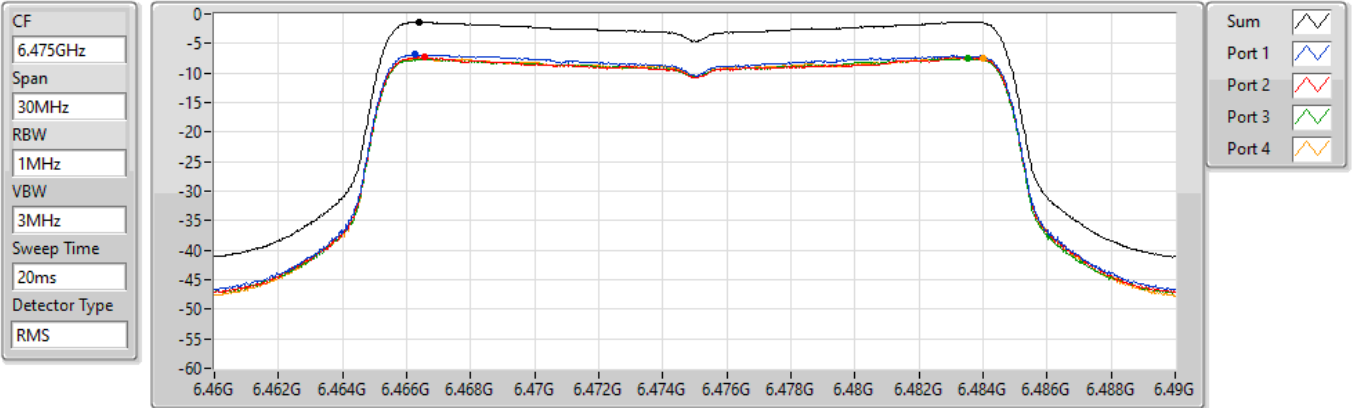

802.11ax HEW20_Nss1,(MCS0)_4TX

PSD

6475MHz

29/03/2022

Sum	PD	Port 1	Port 2	Port 3	Port 4
(dBm/RBW)	(dBm/RBW)	(dBm/RBW)	(dBm/RBW)	(dBm/RBW)	(dBm/RBW)
-1.36	-1.36	-6.90	-7.34	-7.52	-7.42

802.11ax HEW20_Nss1,(MCS0)_4TX

PSD