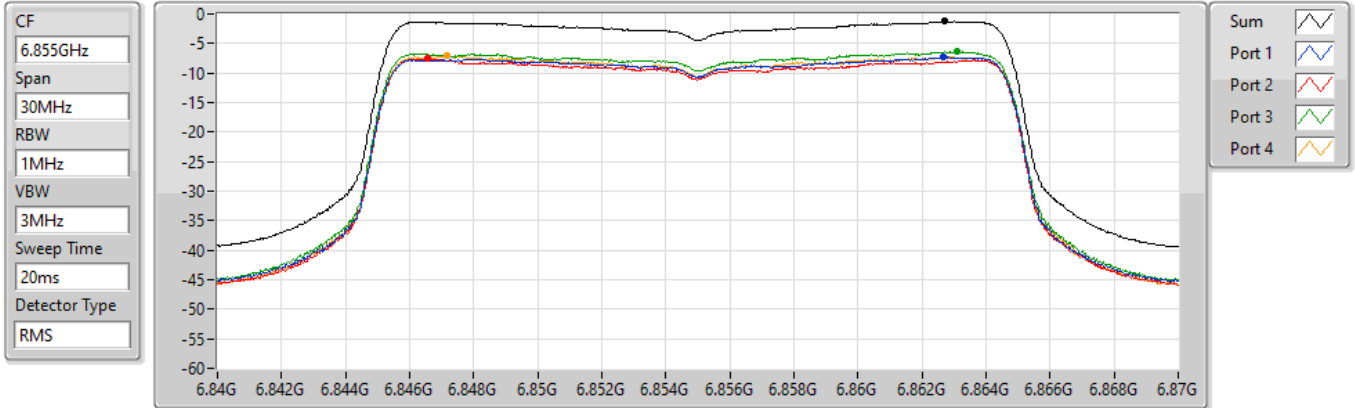

802.11ax HEW20_Nss1,(MCS0)_4TX

PSD

6855MHz

29/03/2022