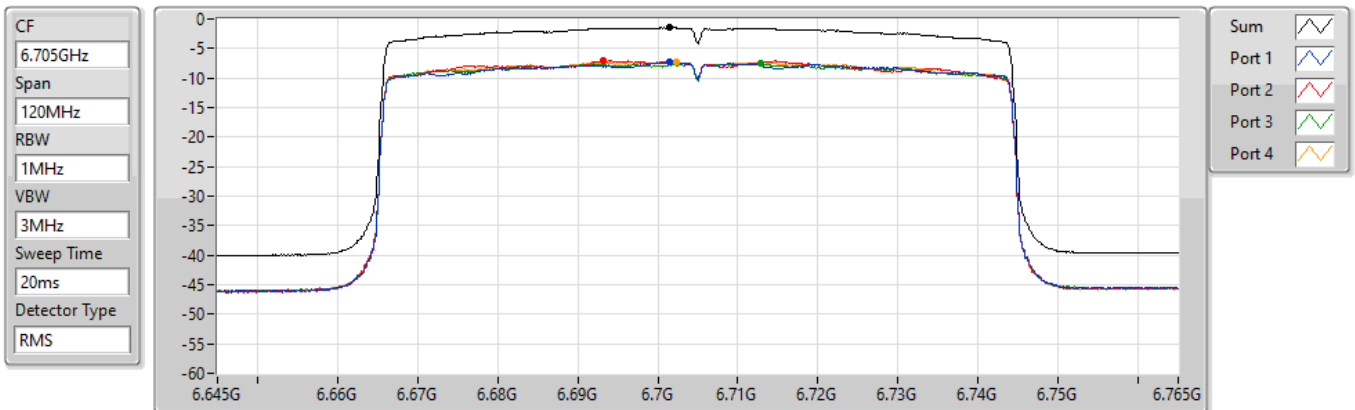

6705MHz

29/03/2022

Sum	PD	Port 1	Port 2	Port 3	Port 4
(dBm/RBW)	(dBm/RBW)	(dBm/RBW)	(dBm/RBW)	(dBm/RBW)	(dBm/RBW)
-1.42	-1.42	-7.31	-7.08	-7.57	-7.28