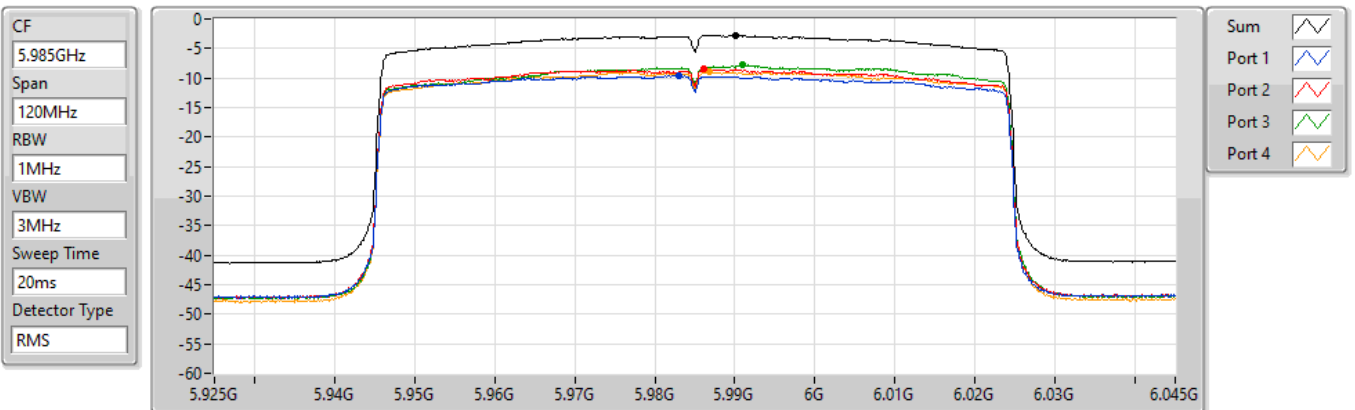

PSD

7085MHz

14/02/2022

Sum	PD	Port 1	Port 2	Port 3	Port 4
(dBm/RBW)	(dBm/RBW)	(dBm/RBW)	(dBm/RBW)	(dBm/RBW)	(dBm/RBW)
0.39	0.39	-5.63	-5.61	-5.58	-5.23

802.11ax HEW80_Nss1,(MCS0)_4TX

PSD

5985MHz

29/03/2022