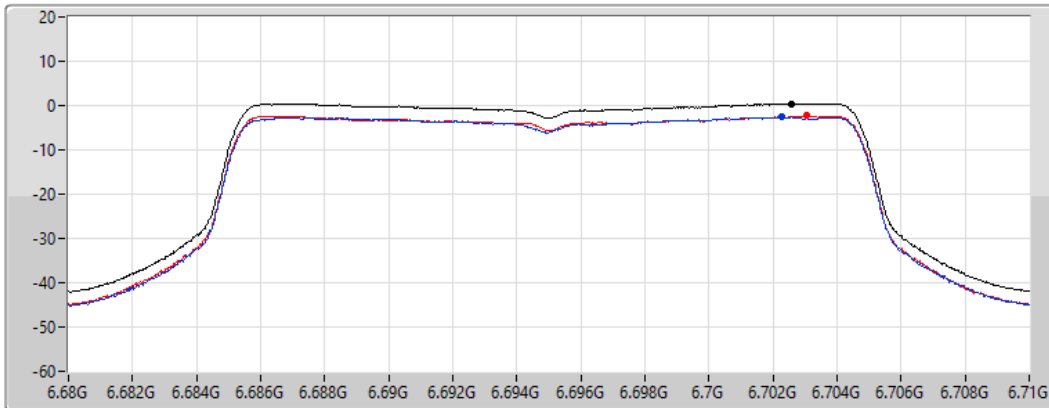

Sum

Port 1

Port 2

Sum	PD	Port 1	Port 2
(dBm/RBW)	(dBm/RBW)	(dBm/RBW)	(dBm/RBW)
0.44	0.44	-2.62	-2.42

802.11ax HEW20_Nss1,(MCS0)_2TX

PSD

6695MHz

30/03/2022

CF
6.695GHz

Span
30MHz

RBW
1MHz

VBW
3MHz

Sweep Time
20ms

Detector Type
RMS

Sum

Port 1

Port 2

Sum	PD	Port 1	Port 2
(dBm/RBW)	(dBm/RBW)	(dBm/RBW)	(dBm/RBW)
0.45	0.45	-2.53	-2.33

802.11ax HEW20_Nss1,(MCS0)_2TX

PSD

6895MHz

30/03/2022

CF
6.895GHz

Span
30MHz