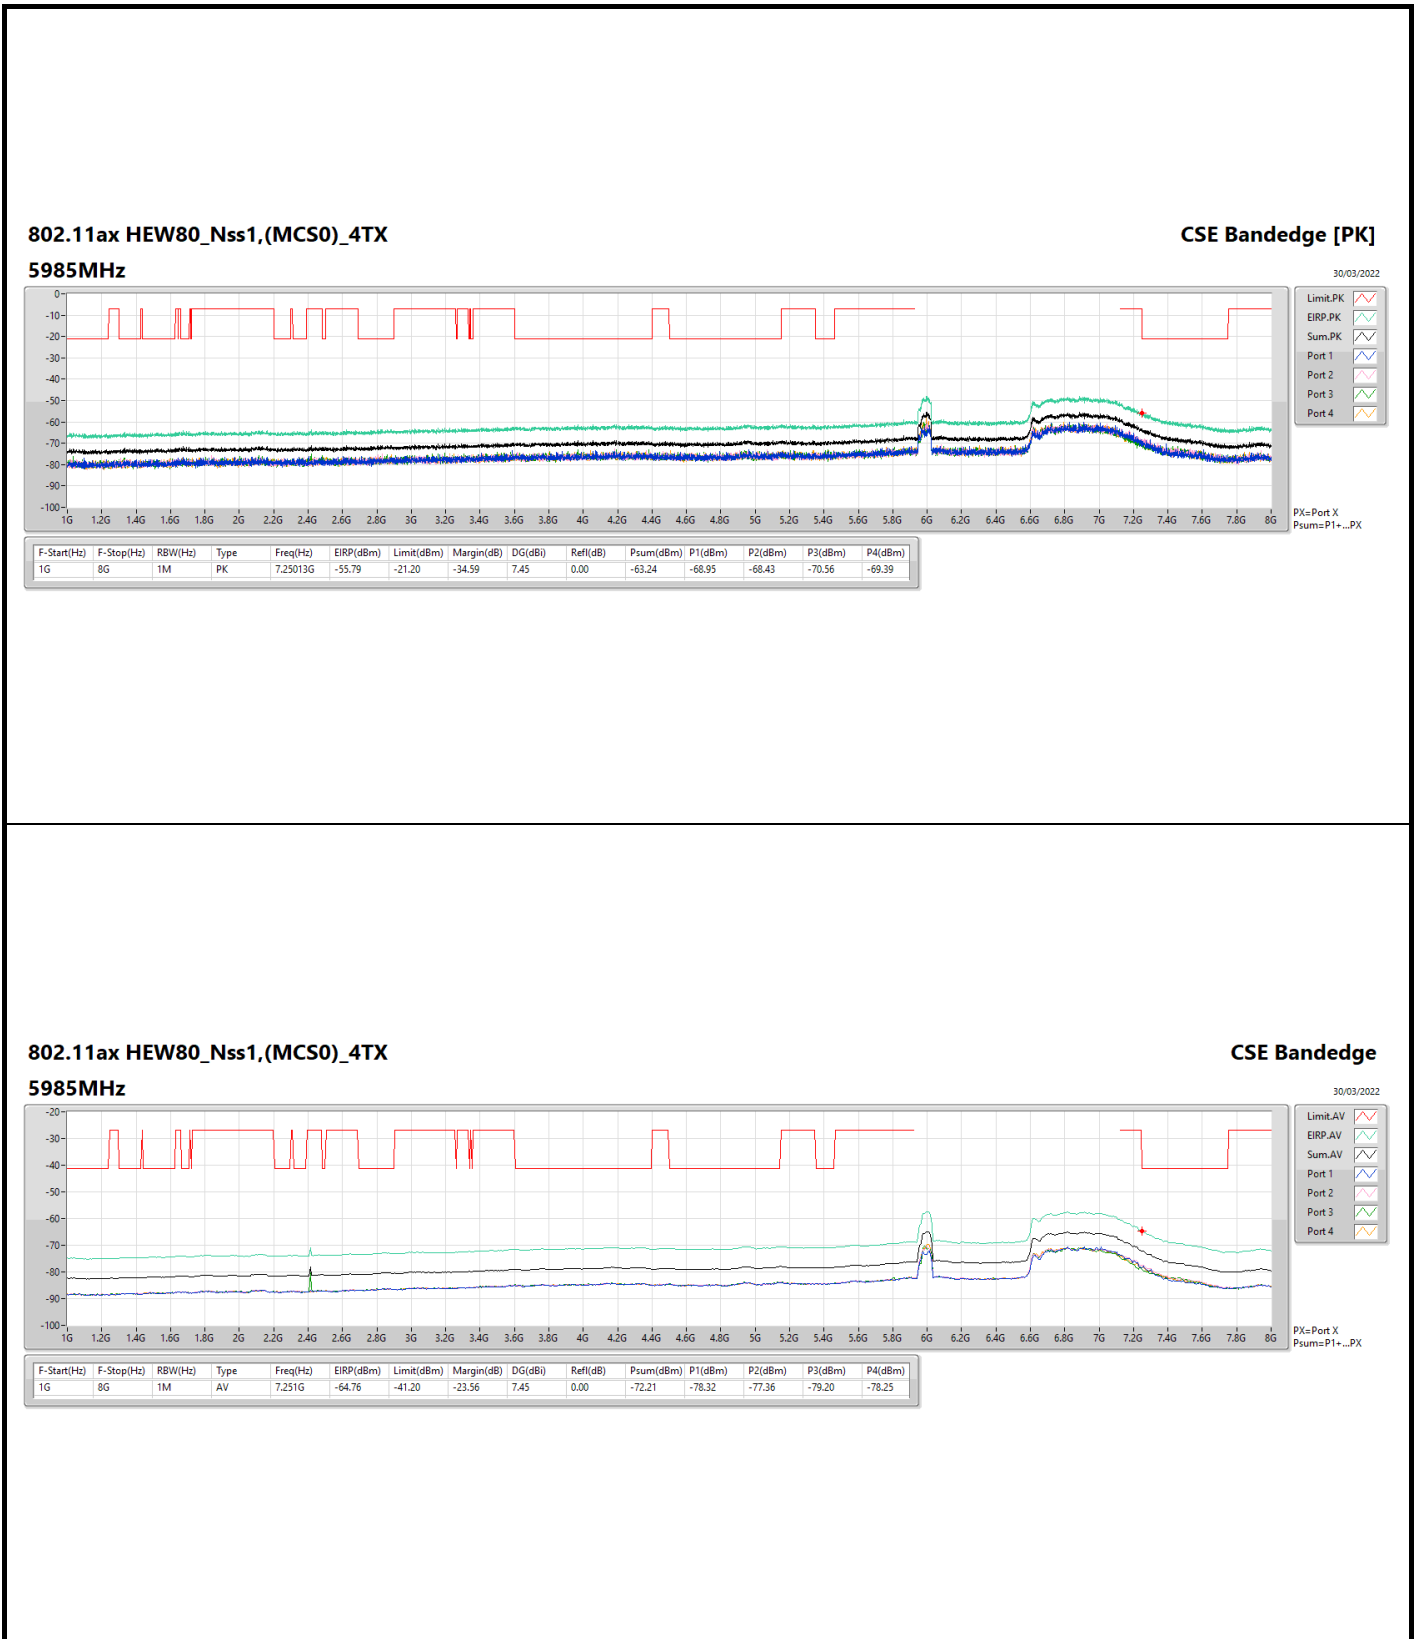

802.11ax HEW40_Nss1,(MCS0)_4TX
6885MHz Straddle 6.525-6.875GHz

CSE Bandedge

30/03/2022

802.11ax HEW80_Nss1,(MCS0)_4TX

6625MHz

CSE Bandedge

30/03/2022