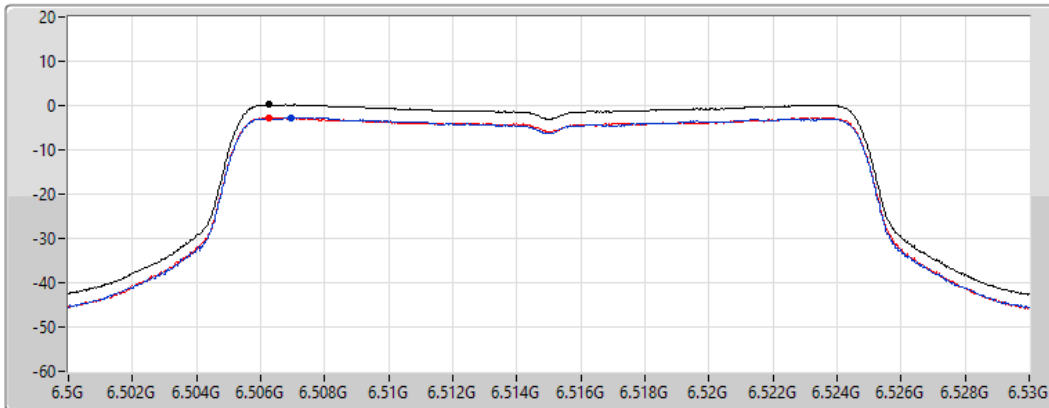

RBW
1MHz

VBW
3MHz

Sweep Time
20ms

Detector Type
RMS

Sum

Port 1

Port 2

Sum	PD	Port 1	Port 2
(dBm/RBW)	(dBm/RBW)	(dBm/RBW)	(dBm/RBW)
0.15	0.15	-2.78	-2.67

802.11ax HEW20_Nss1,(MCS0)_2TX

PSD

6515MHz

30/03/2022

CF
6.515GHz

Span
30MHz

RBW
1MHz

VBW
3MHz

Sweep Time
20ms

Detector Type
RMS

Sum

Port 1

Port 2

Sum	PD	Port 1	Port 2
(dBm/RBW)	(dBm/RBW)	(dBm/RBW)	(dBm/RBW)
0.19	0.19	-2.73	-2.72

802.11ax HEW20_Nss1,(MCS0)_2TX

PSD