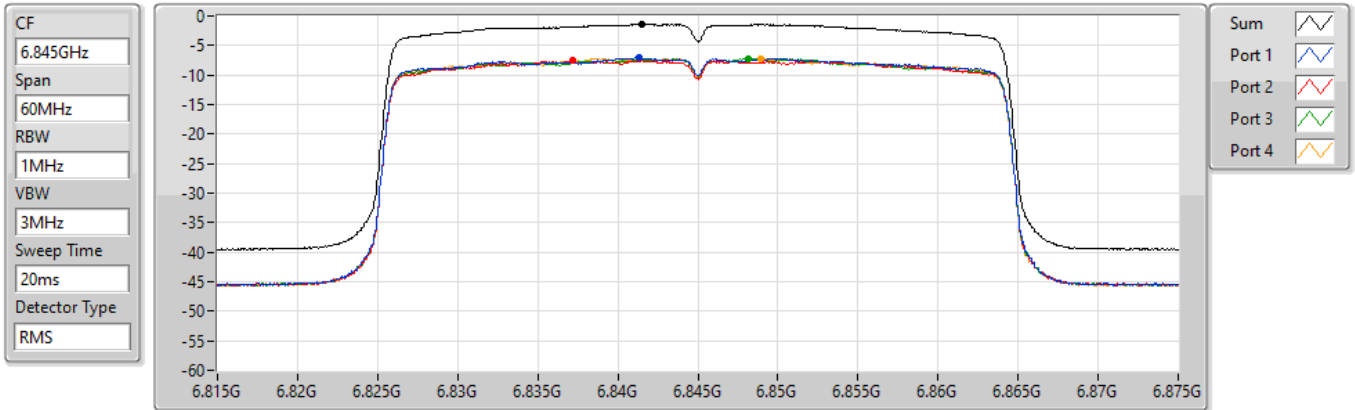

802.11ax HEW40_Nss1,(MCS0)_4TX

PSD

6845MHz

29/03/2022

Sum	PD	Port 1	Port 2	Port 3	Port 4
(dBm/RBW)	(dBm/RBW)	(dBm/RBW)	(dBm/RBW)	(dBm/RBW)	(dBm/RBW)
-1.36	-1.36	-7.06	-7.58	-7.20	-7.17

802.11ax HEW40_Nss1,(MCS0)_4TX

PSD