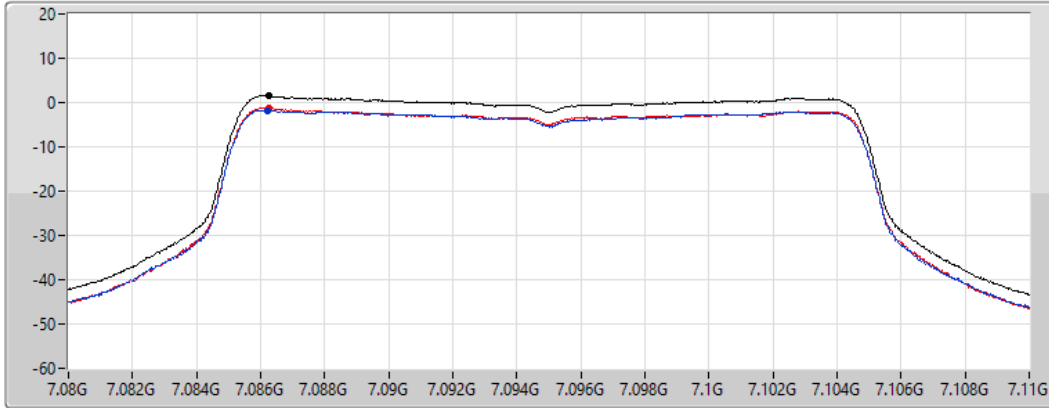

Sweep Time
20ms

Detector Type
RMS

Sum 

Port 1 

Port 2 

Sum	PD	Port 1	Port 2
(dBm/RBW)	(dBm/RBW)	(dBm/RBW)	(dBm/RBW)
1.82	1.82	-1.25	-0.82

802.11ax HEW20_Nss1,(MCS0)_2TX

PSD

7095MHz

30/03/2022

CF
7.095GHz

Span
30MHz

RBW
1MHz

VBW
3MHz

Sweep Time
20ms

Detector Type
RMS

Sum

Port 1

Port 2

Sum	PD	Port 1	Port 2
(dBm/RBW)	(dBm/RBW)	(dBm/RBW)	(dBm/RBW)
1.52	1.52	-1.72	-1.25

802.11ax HEW20_Nss1,(MCS0)_2TX

PSD

7115MHz

28/02/2022