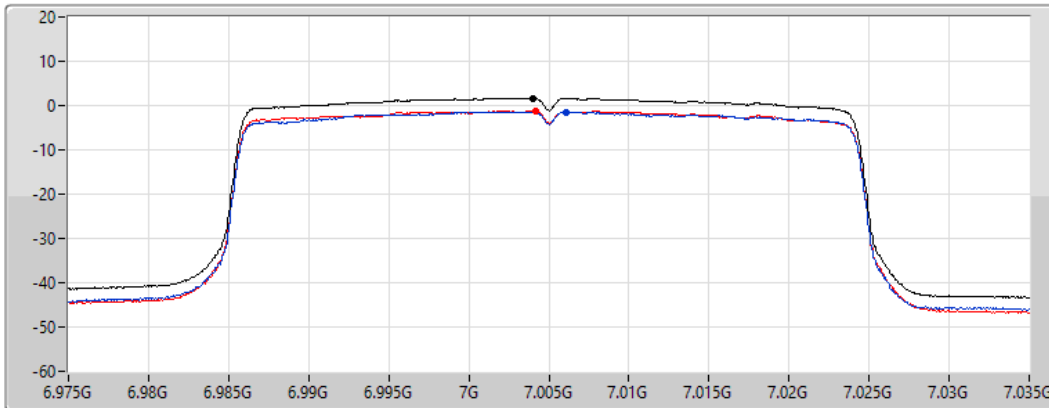

Sum
Port 1
Port 2

Sum	PD	Port 1	Port 2
(dBm/RBW)	(dBm/RBW)	(dBm/RBW)	(dBm/RBW)
0.72	0.72	-2.45	-1.94

802.11ax HEW40_Nss1,(MCS0)_2TX

PSD

6925MHz

30/03/2022

CF
6.925GHz
Span
60MHz
RBW
1MHz
VBW
3MHz
Sweep Time
20ms
Detector Type
RMS

Sum
Port 1
Port 2

Sum	PD	Port 1	Port 2
(dBm/RBW)	(dBm/RBW)	(dBm/RBW)	(dBm/RBW)
1.77	1.77	-1.20	-1.02

802.11ax HEW40_Nss1,(MCS0)_2TX

PSD

7005MHz

30/03/2022

CF
7.005GHz
Span
60MHz
RBW
1MHz
VBW
3MHz
Sweep Time
20ms
Detector Type
RMS

Sum
Port 1
Port 2

Sum	PD	Port 1	Port 2
(dBm/RBW)	(dBm/RBW)	(dBm/RBW)	(dBm/RBW)
1.68	1.68	-1.43	-1.15

802.11ax HEW40_Nss1,(MCS0)_2TX

PSD

7085MHz

30/03/2022

Sum	PD	Port 1	Port 2
(dBm/RBW)	(dBm/RBW)	(dBm/RBW)	(dBm/RBW)
1.75	1.75	-1.28	-0.95