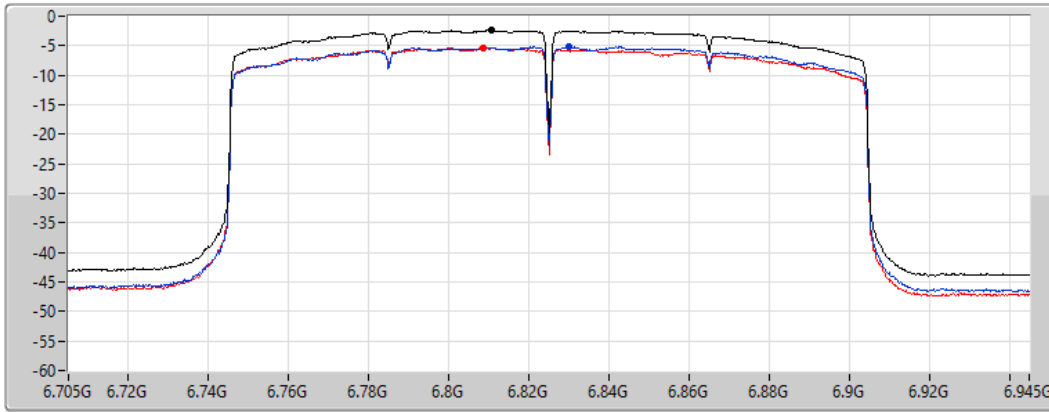

Sum
Port 1
Port 2

Sum	PD	Port 1	Port 2
(dBm/RBW)	(dBm/RBW)	(dBm/RBW)	(dBm/RBW)
-2.50	-2.50	-5.35	-5.44

802.11ax HEW160_Nss1,(MCS0)_2TX

PSD

6665MHz

15/02/2022

CF
6.665GHz
Span
240MHz
RBW
1MHz
VBW
3MHz
Sweep Time
20ms
Detector Type
RMS

Sum
Port 1
Port 2

Sum	PD	Port 1	Port 2
(dBm/RBW)	(dBm/RBW)	(dBm/RBW)	(dBm/RBW)
-2.75	-2.75	-5.60	-5.65

802.11ax HEW160_Nss1,(MCS0)_2TX

PSD

6825MHz Straddle 6.525-6.875GHz

15/02/2022

CF
6.825GHz
Span
240MHz
RBW
1MHz
VBW
3MHz
Sweep Time
20ms
Detector Type
RMS

Sum
Port 1
Port 2

Sum	PD	Port 1	Port 2
(dBm/RBW)	(dBm/RBW)	(dBm/RBW)	(dBm/RBW)
-2.42	-2.42	-5.09	-5.42

802.11ax HEW160_Nss1,(MCS0)_2TX

PSD

6985MHz

15/02/2022

CF
6.985GHz
Span
240MHz
RBW
1MHz
VBW
3MHz
Sweep Time
20ms
Detector Type
RMS