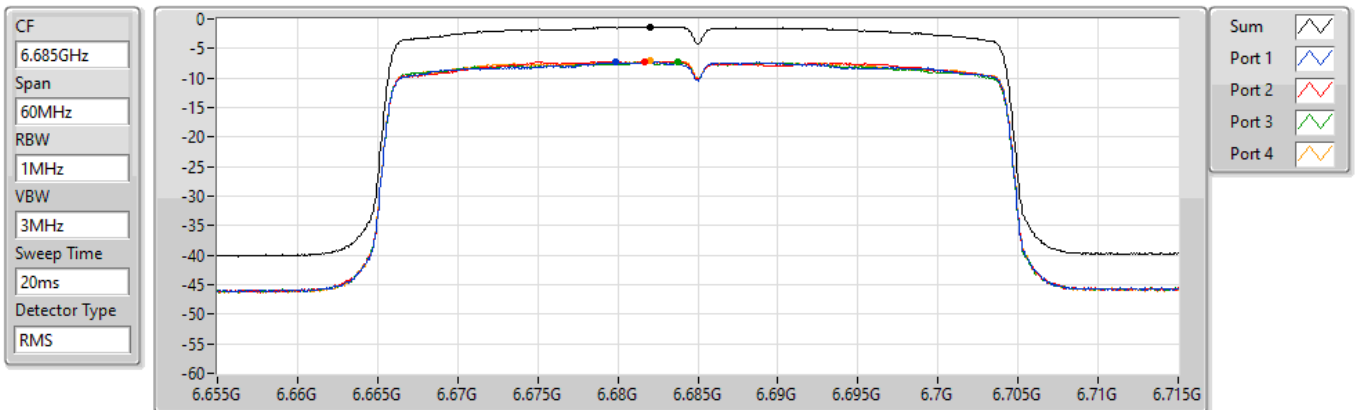

802.11ax HEW40_Nss1,(MCS0)_4TX

PSD

6685MHz

29/03/2022

Sum	PD	Port 1	Port 2	Port 3	Port 4
(dBm/RBW)	(dBm/RBW)	(dBm/RBW)	(dBm/RBW)	(dBm/RBW)	(dBm/RBW)
-1.32	-1.32	-7.29	-7.15	-7.33	-7.13