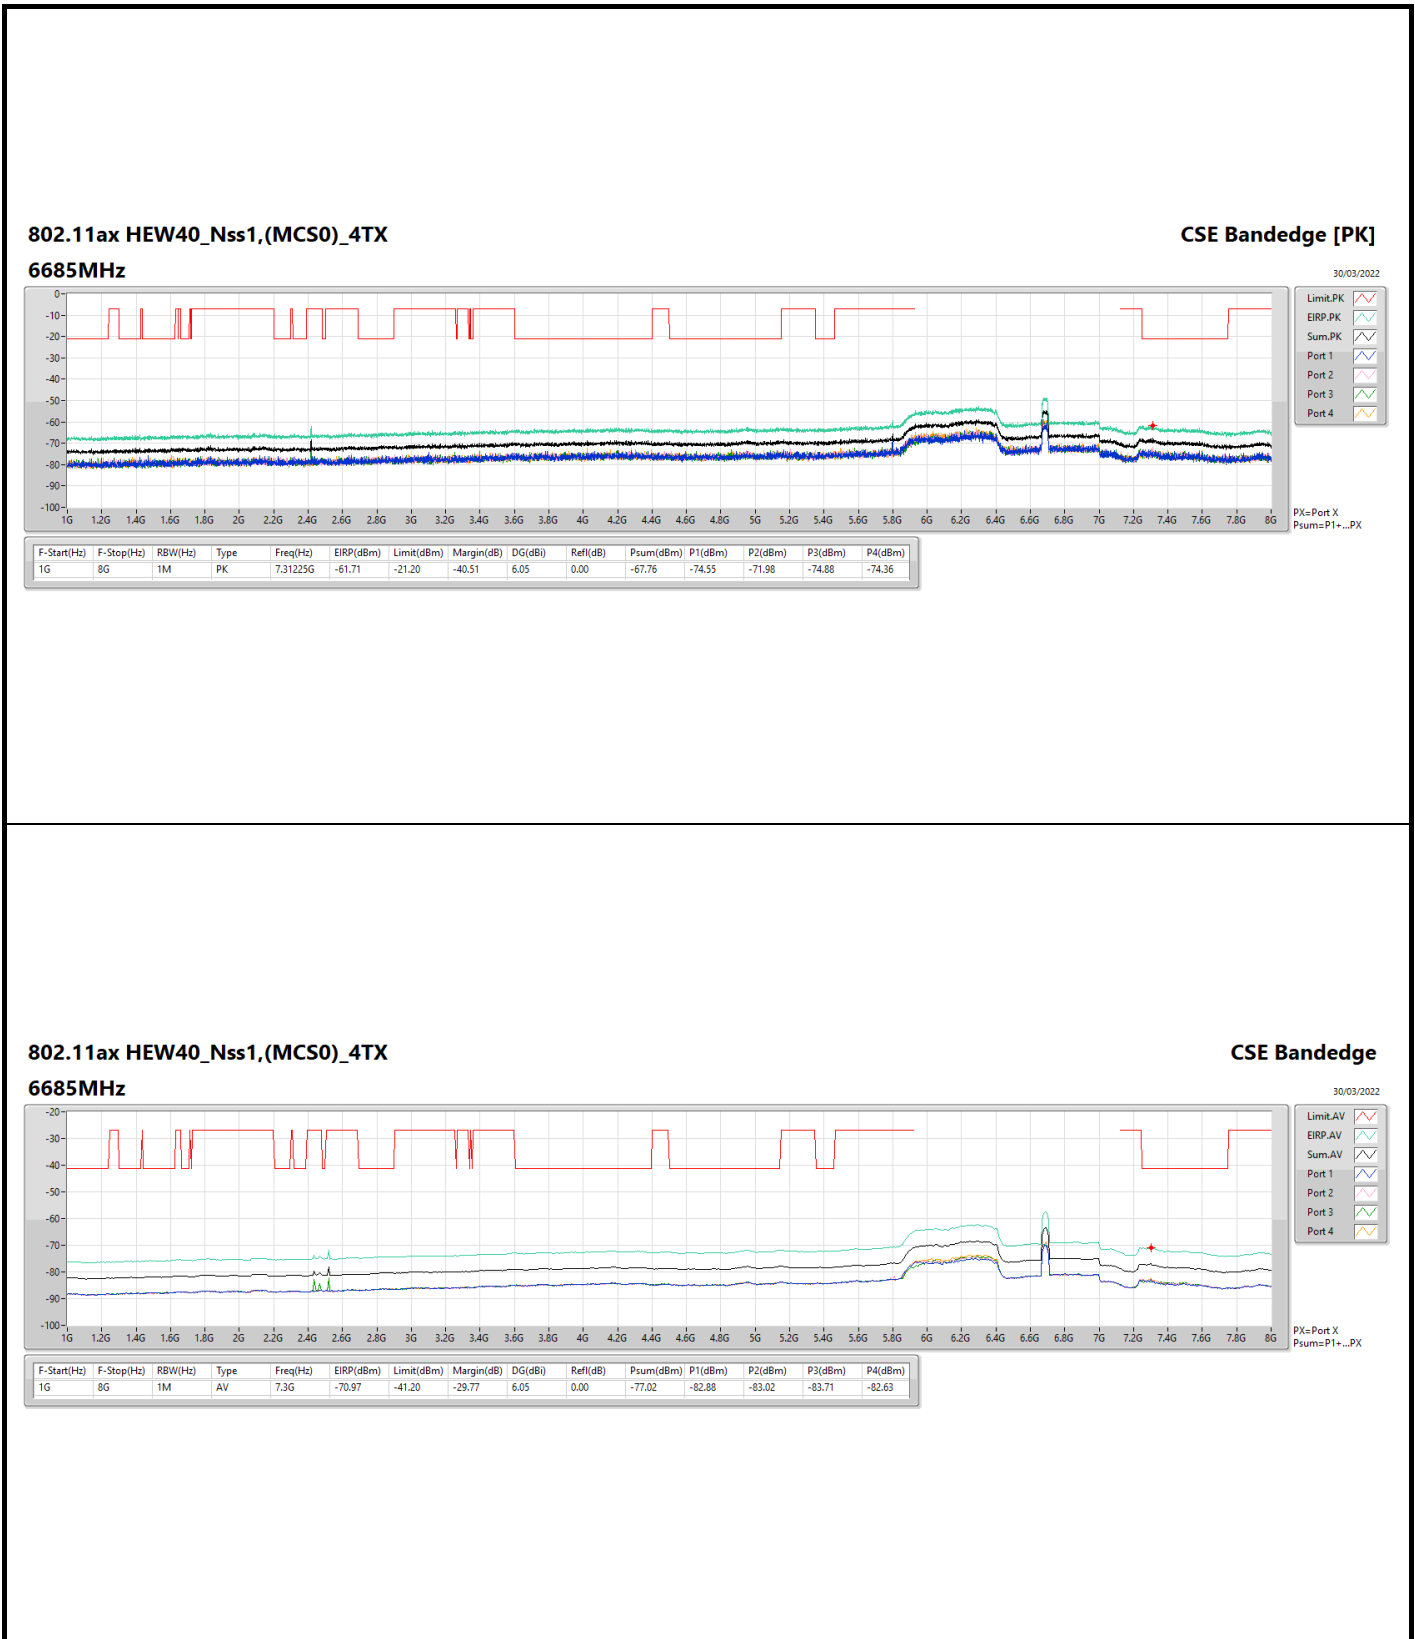

802.11ax HEW40_Nss1,(MCS0)_4TX
6885MHz Straddle 6.525-6.875GHz

CSE Bandedge

30/03/2022

802.11ax HEW80_Nss1,(MCS0)_4TX

6625MHz

CSE Bandedge

30/03/2022