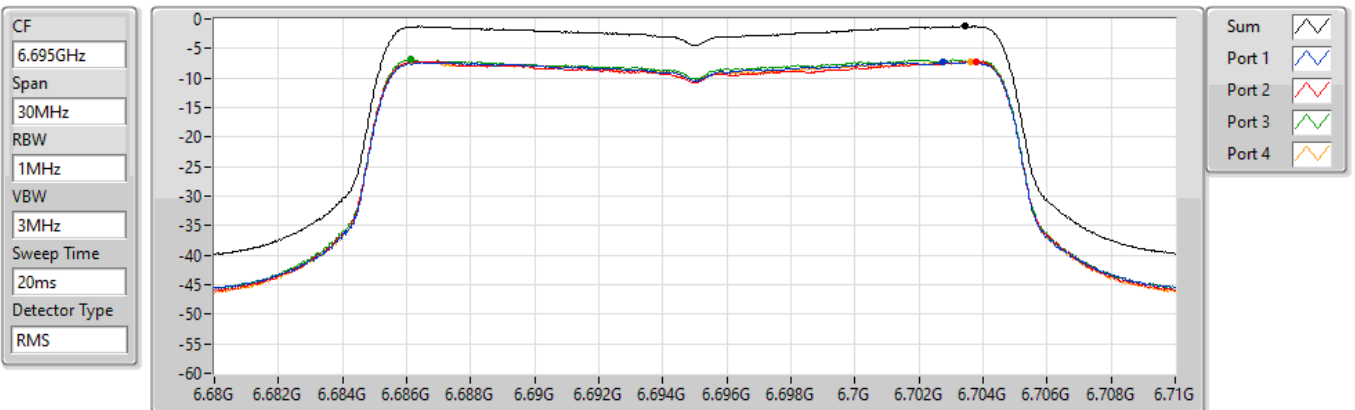

802.11ax HEW20_Nss1,(MCS0)_4TX

PSD

6695MHz

29/03/2022

Sum	PD	Port 1	Port 2	Port 3	Port 4
(dBm/RBW)	(dBm/RBW)	(dBm/RBW)	(dBm/RBW)	(dBm/RBW)	(dBm/RBW)
-1.24	-1.24	-7.30	-7.16	-6.88	-7.15