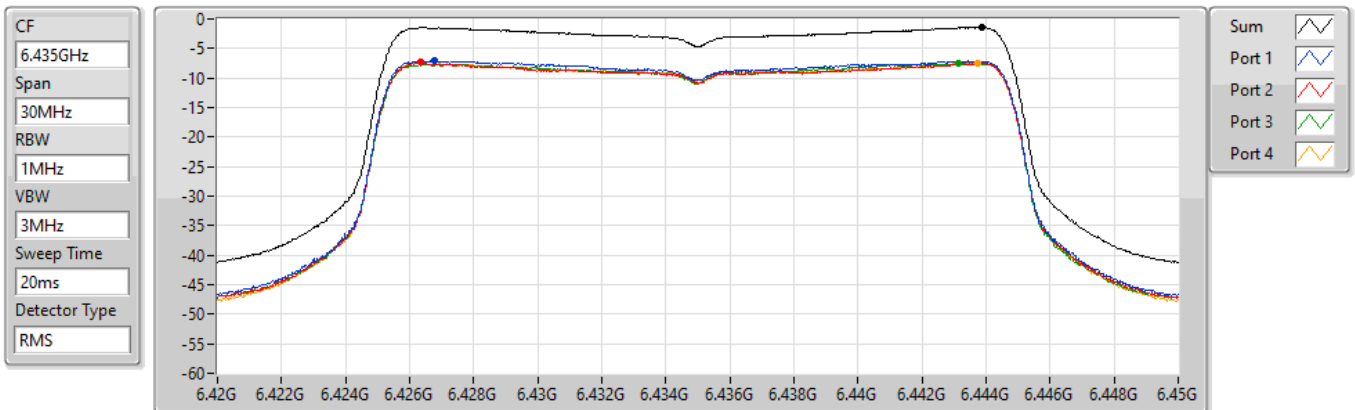

802.11ax HEW20_Nss1,(MCS0)_4TX

PSD

6435MHz

29/03/2022

Sum	PD	Port 1	Port 2	Port 3	Port 4
(dBm/RBW)	(dBm/RBW)	(dBm/RBW)	(dBm/RBW)	(dBm/RBW)	(dBm/RBW)
-1.42	-1.42	-7.05	-7.33	-7.58	-7.41