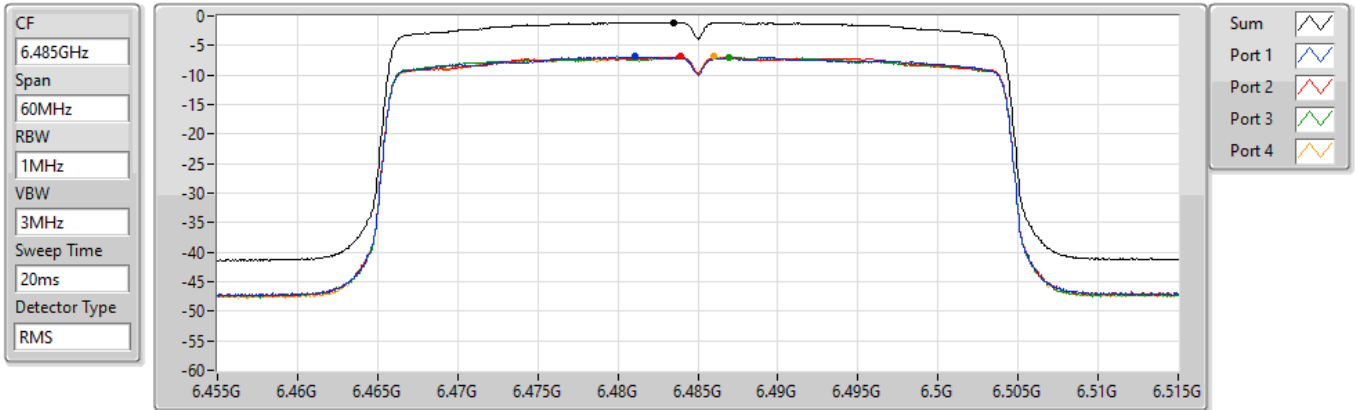

PSD

6445MHz

29/03/2022

Sum	PD	Port 1	Port 2	Port 3	Port 4
(dBm/RBW)	(dBm/RBW)	(dBm/RBW)	(dBm/RBW)	(dBm/RBW)	(dBm/RBW)
-1.46	-1.46	-7.35	-7.11	-7.39	-7.52

802.11ax HEW40_Nss1,(MCS0)_4TX

PSD

6485MHz

29/03/2022