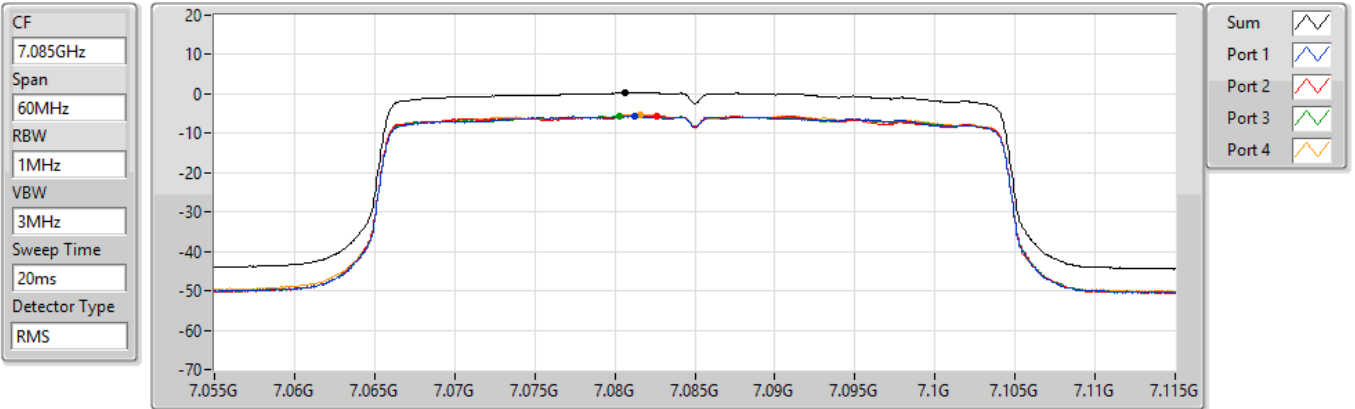

802.11ax HEW40_Nss1,(MCS0)_4TX

PSD

7085MHz

14/02/2022

Sum	PD	Port 1	Port 2	Port 3	Port 4
(dBm/RBW)	(dBm/RBW)	(dBm/RBW)	(dBm/RBW)	(dBm/RBW)	(dBm/RBW)
0.39	0.39	-5.63	-5.61	-5.58	-5.23