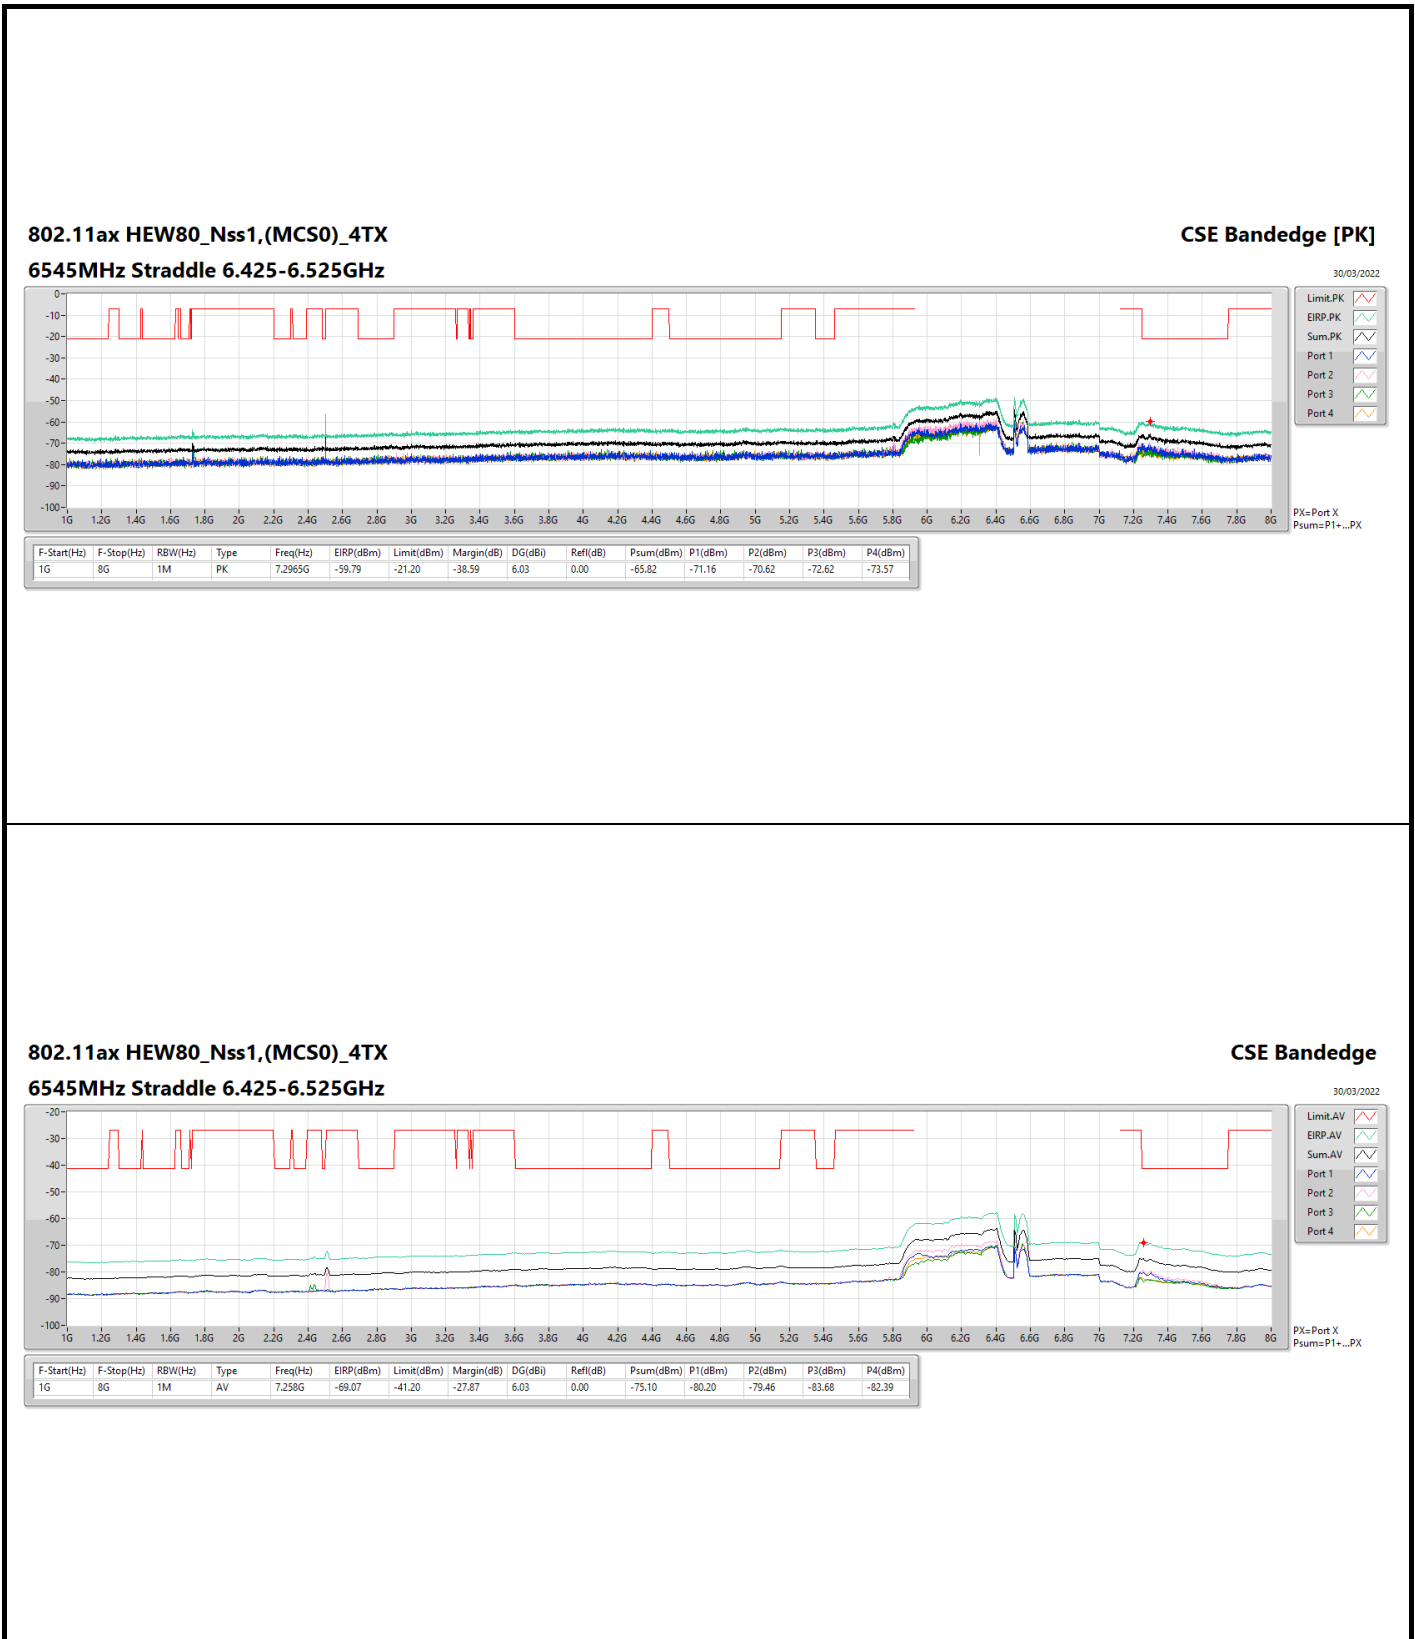

802.11ax HEW40_Nss1,(MCS0)_4TX
6885MHz Straddle 6.525-6.875GHz

CSE Bandedge

30/03/2022

802.11ax HEW80_Nss1,(MCS0)_4TX

6625MHz

CSE Bandedge

30/03/2022