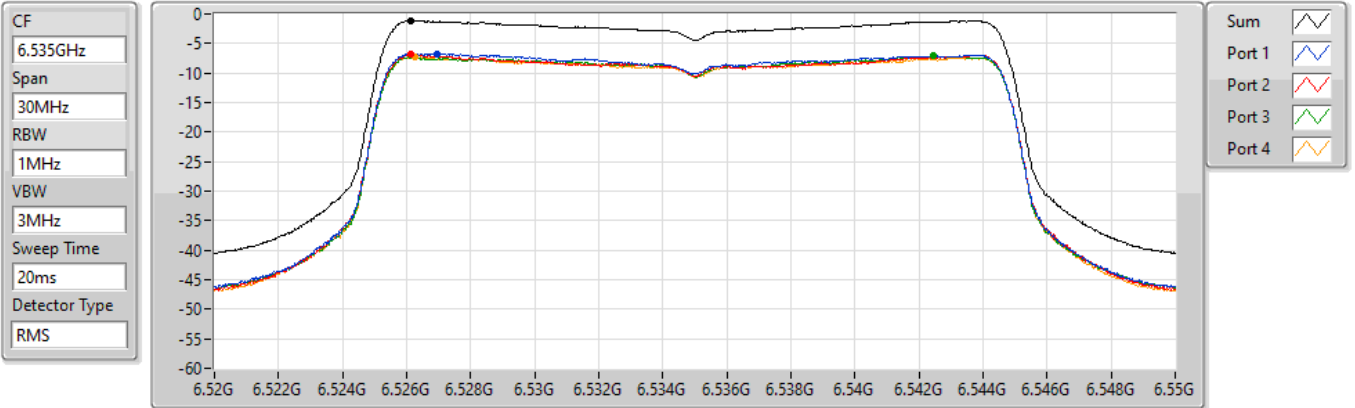

PSD

6515MHz

29/03/2022

Sum	PD	Port 1	Port 2	Port 3	Port 4
(dBm/RBW)	(dBm/RBW)	(dBm/RBW)	(dBm/RBW)	(dBm/RBW)	(dBm/RBW)
-1.32	-1.32	-6.94	-6.86	-7.64	-7.67

802.11ax HEW20_Nss1,(MCS0)_4TX

PSD

6535MHz

29/03/2022