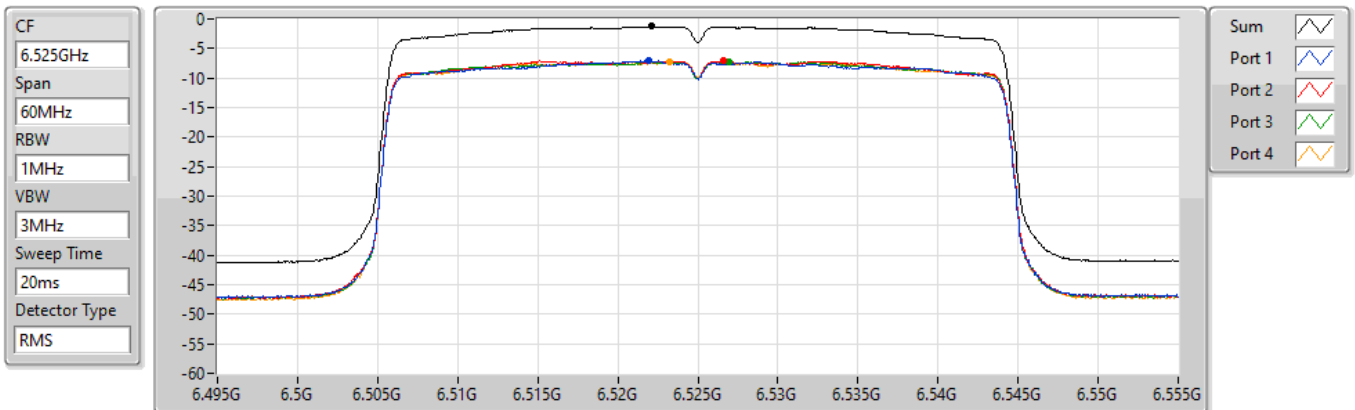

6525MHz Straddle 6.425-6.525GHz

29/03/2022

Sum	PD	Port 1	Port 2	Port 3	Port 4
(dBm/RBW)	(dBm/RBW)	(dBm/RBW)	(dBm/RBW)	(dBm/RBW)	(dBm/RBW)
-1.28	-1.28	-7.08	-7.10	-7.26	-7.33