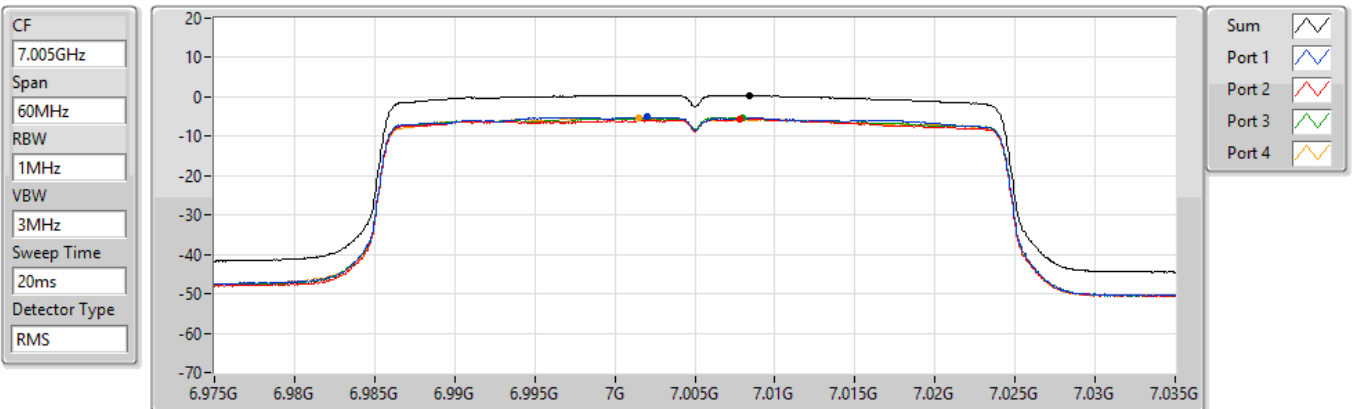

802.11ax HEW40_Nss1,(MCS0)_4TX

PSD

7005MHz

14/02/2022

Sum	PD	Port 1	Port 2	Port 3	Port 4
(dBm/RBW)	(dBm/RBW)	(dBm/RBW)	(dBm/RBW)	(dBm/RBW)	(dBm/RBW)
0.47	0.47	-5.13	-5.60	-5.26	-5.33