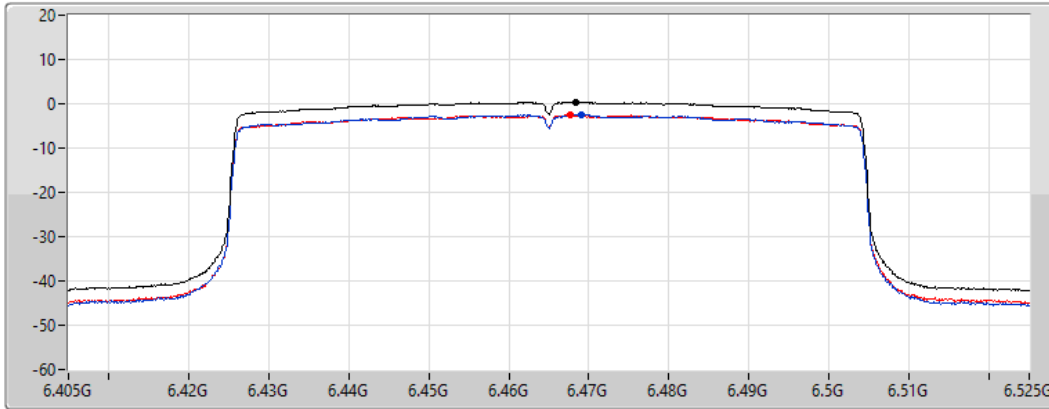

PSD

6465MHz

15/02/2022

CF
6.465GHz

Span
120MHz

RBW
1MHz

VBW
3MHz

Sweep Time
20ms

Detector Type
RMS

Sum

Port 1

Port 2

Sum	PD	Port 1	Port 2
(dBm/RBW)	(dBm/RBW)	(dBm/RBW)	(dBm/RBW)
0.39	0.39	-2.47	-2.60

802.11ax HEW80_Nss1,(MCS0)_2TX

PSD

6545MHz Straddle 6.425-6.525GHz