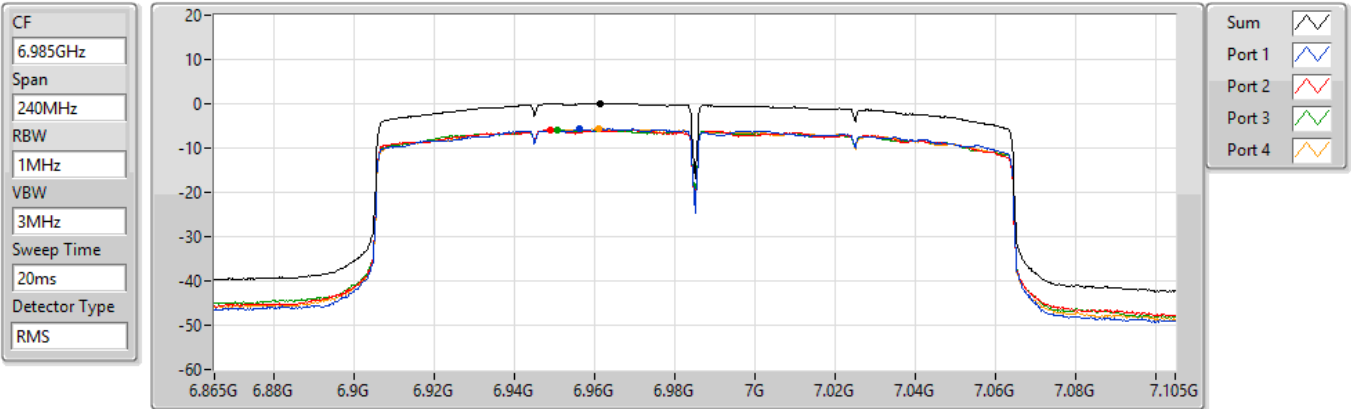

802.11ax HEW160_Nss1,(MCS0)_4TX

PSD

6985MHz

14/02/2022

Sum	PD	Port 1	Port 2	Port 3	Port 4
(dBm/RBW)	(dBm/RBW)	(dBm/RBW)	(dBm/RBW)	(dBm/RBW)	(dBm/RBW)
0.11	0.11	-5.70	-5.81	-5.92	-5.59