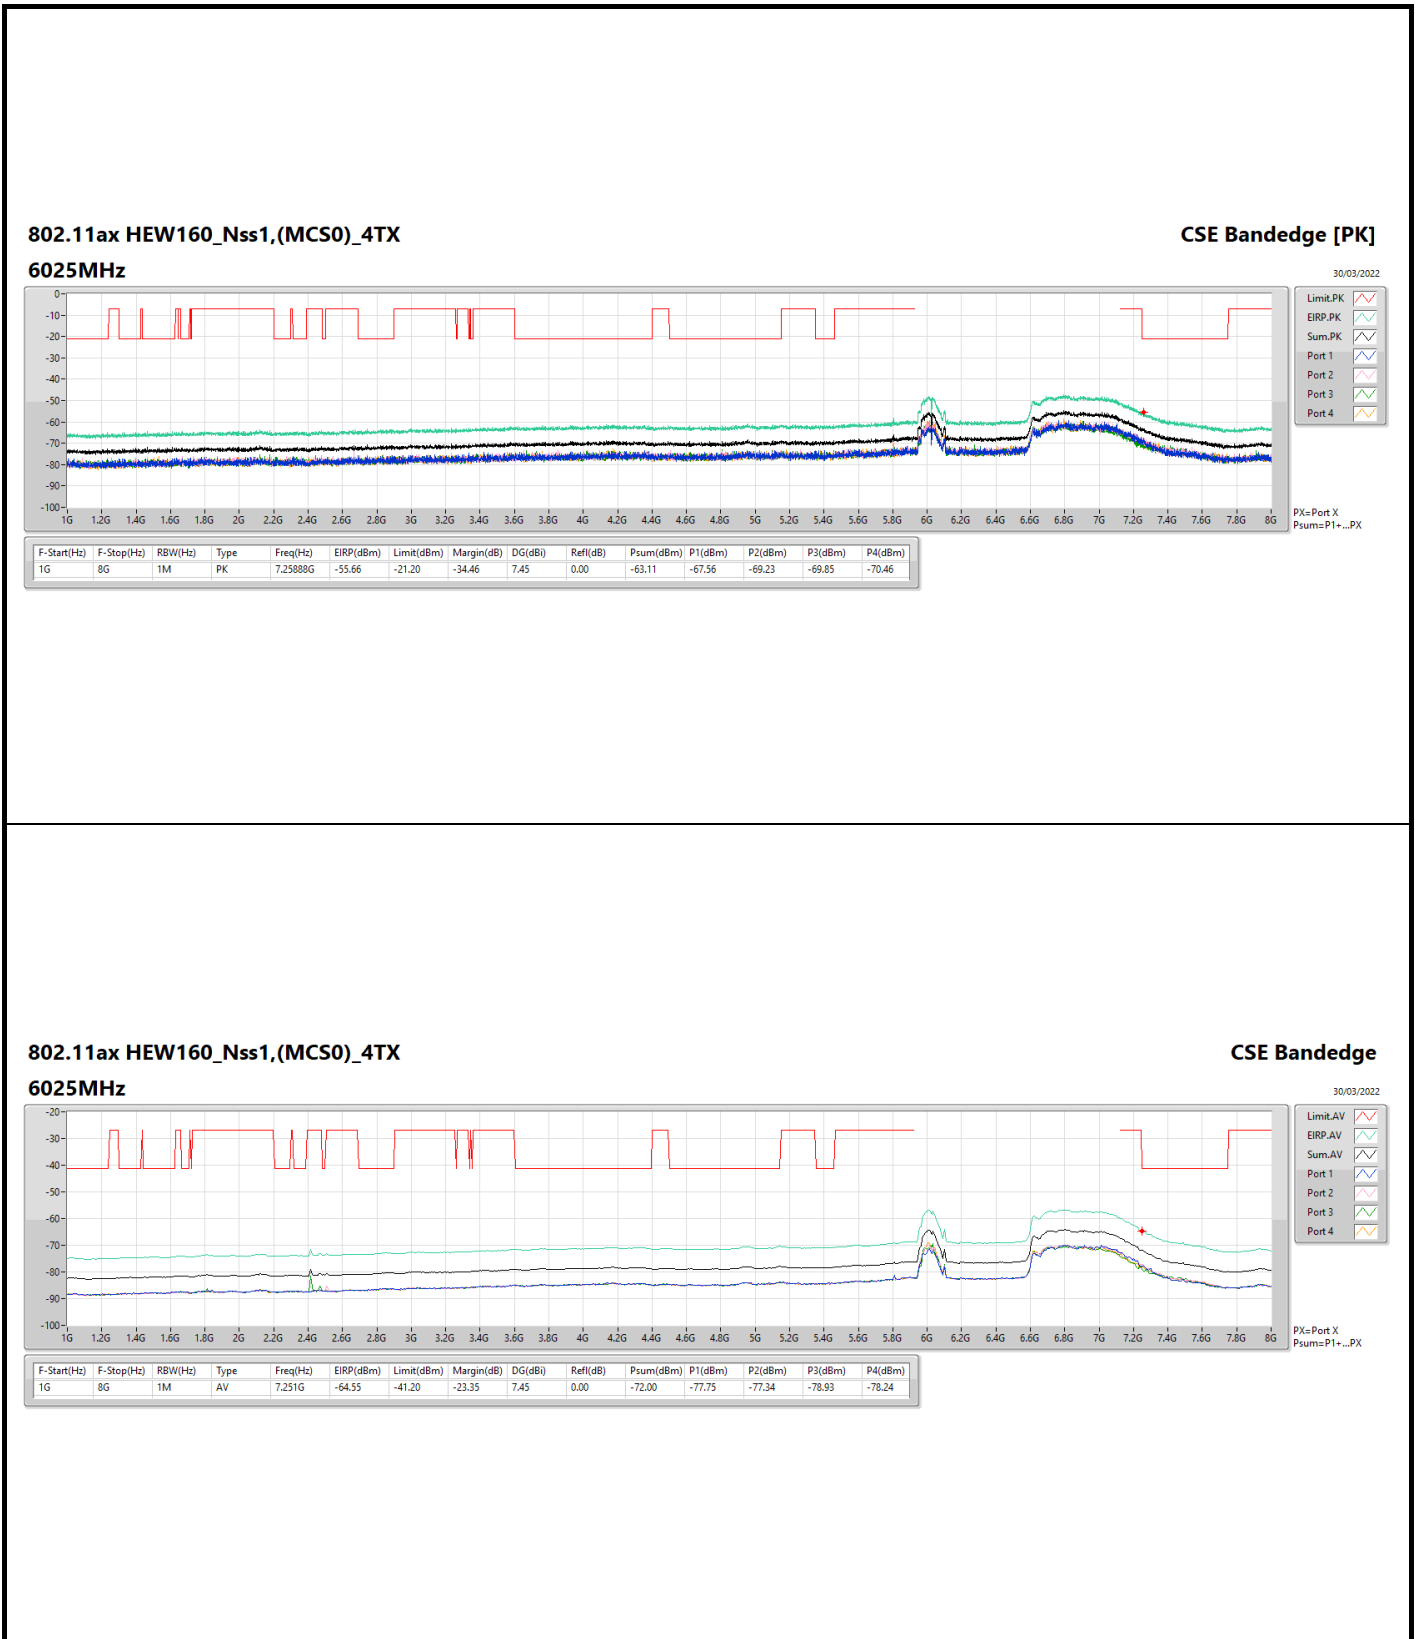

802.11ax HEW80_Nss1,(MCS0)_4TX

7025MHz

CSE Bandedge

30/03/2022

802.11ax HEW160_Nss1,(MCS0)_4TX

6505MHz Straddle 6.425-6.525GHz

CSE Bandedge

30/03/2022