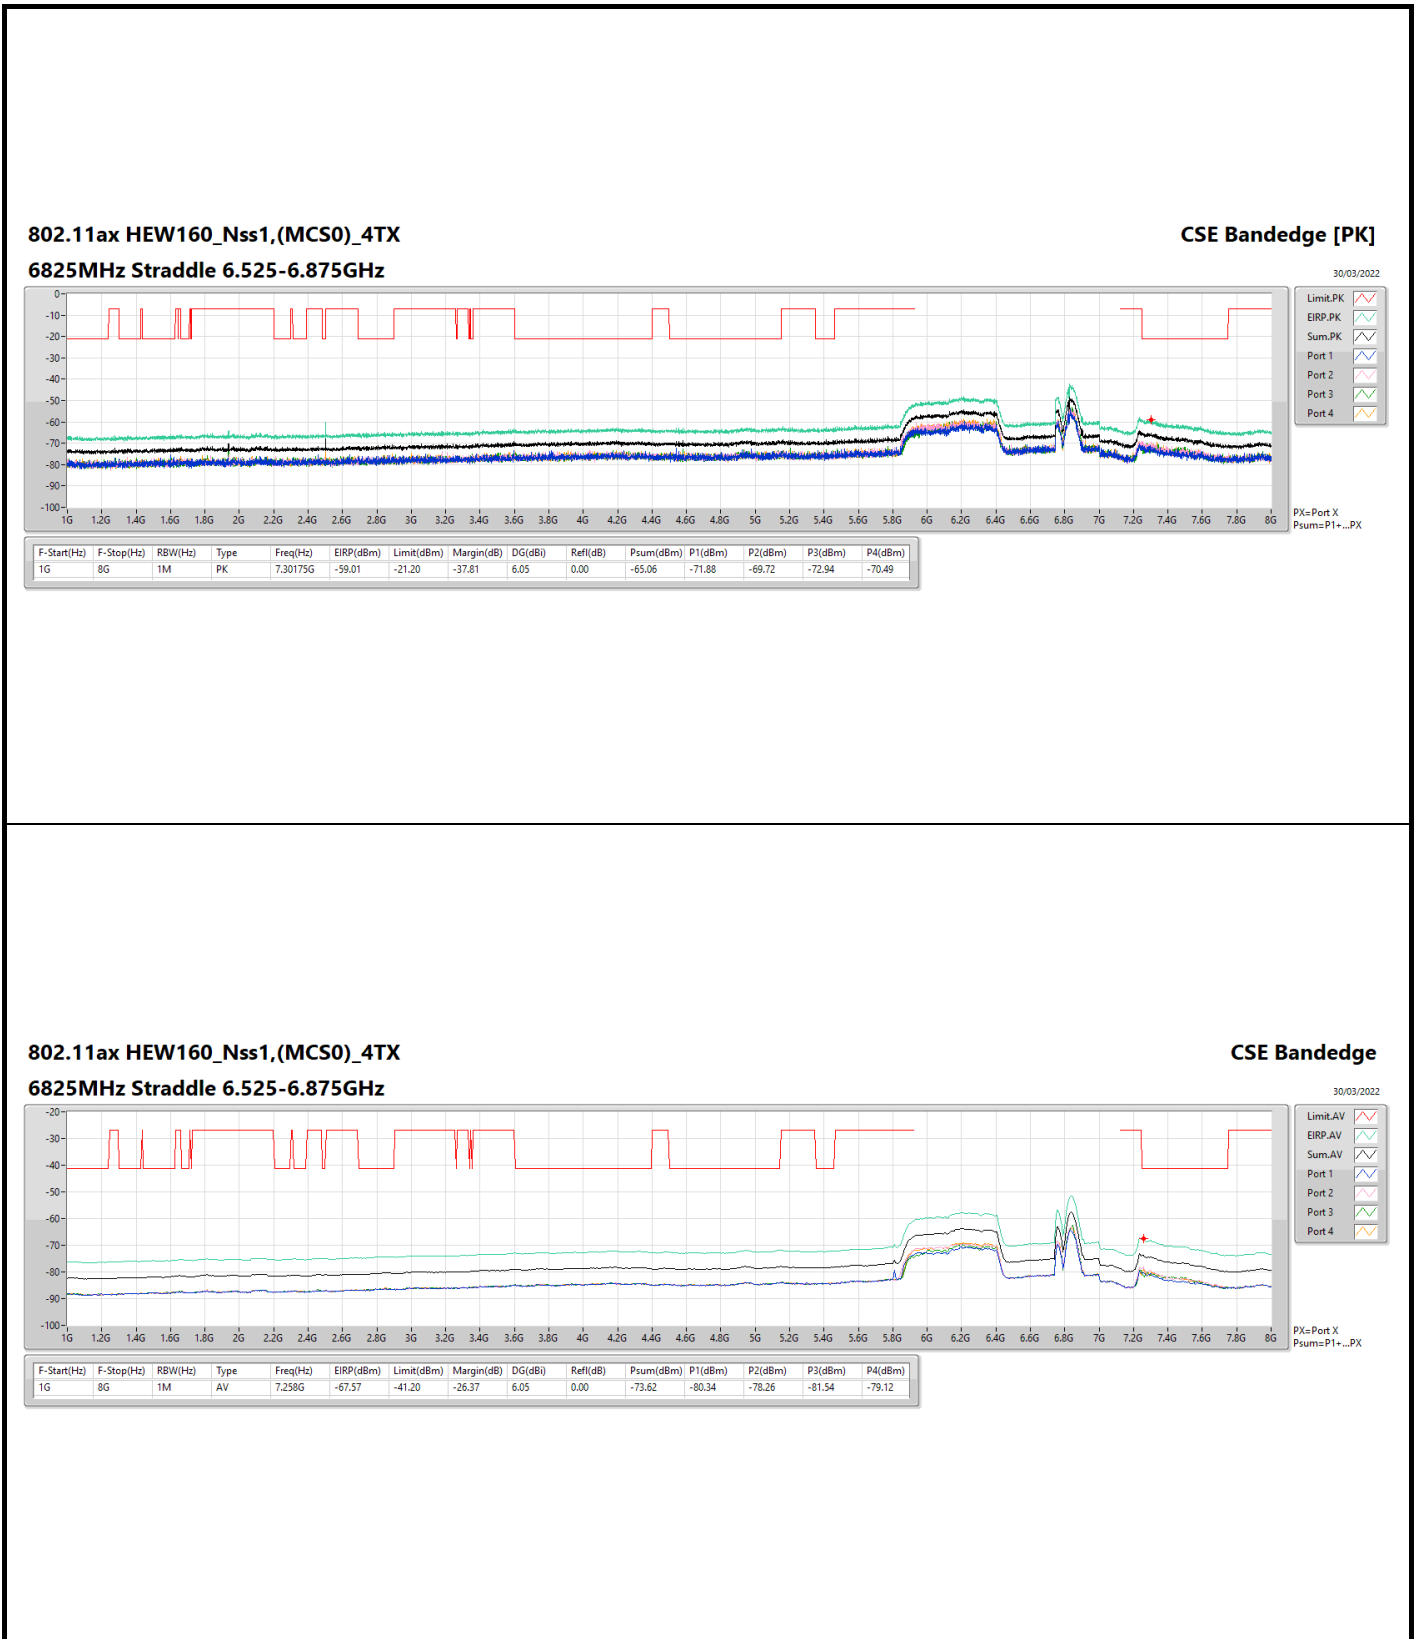

802.11ax HEW80_Nss1,(MCS0)_4TX

7025MHz

CSE Bandedge

30/03/2022

802.11ax HEW160_Nss1,(MCS0)_4TX

6505MHz Straddle 6.425-6.525GHz

CSE Bandedge

30/03/2022