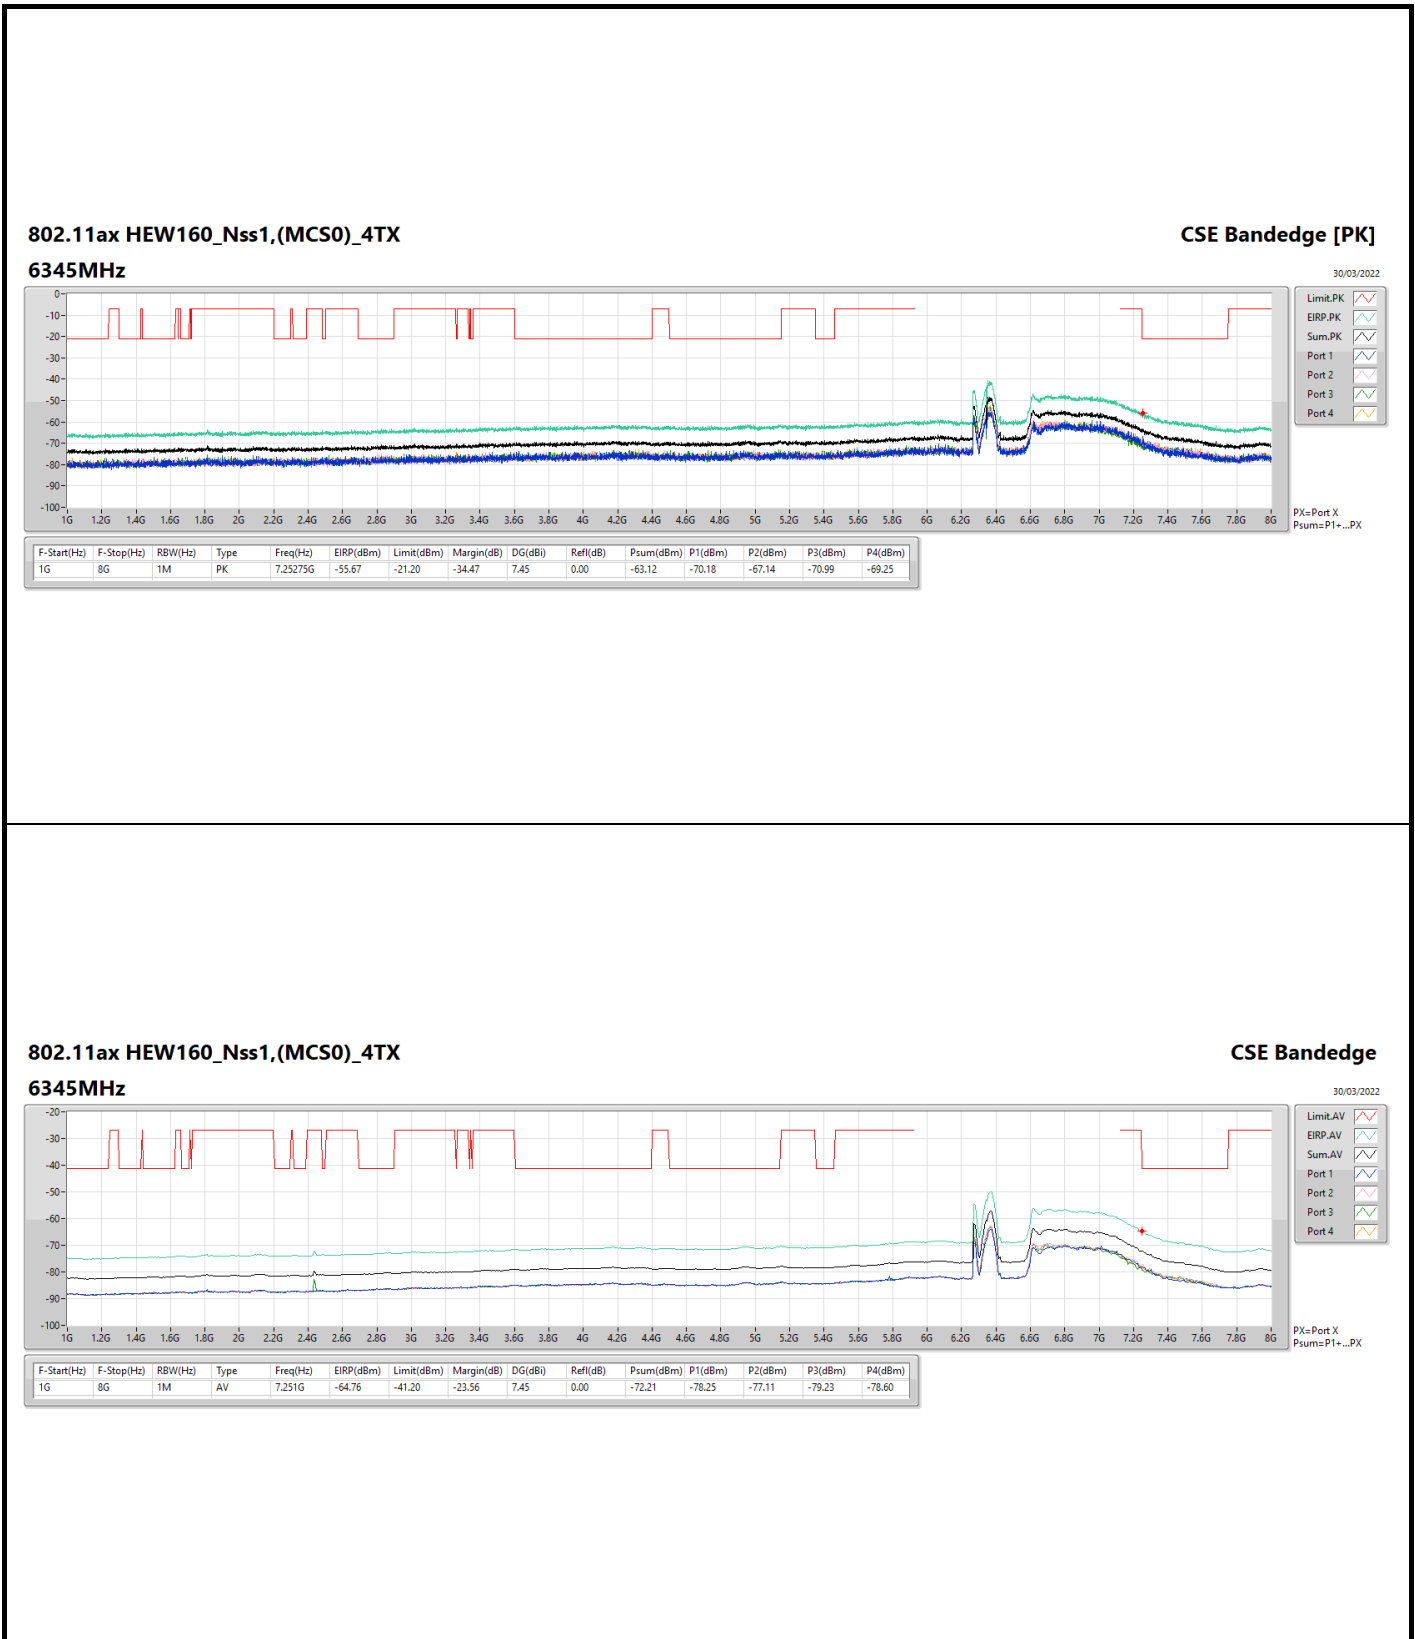

802.11ax HEW80_Nss1,(MCS0)_4TX

7025MHz

CSE Bandedge

30/03/2022

802.11ax HEW160_Nss1,(MCS0)_4TX

6505MHz Straddle 6.425-6.525GHz

CSE Bandedge

30/03/2022