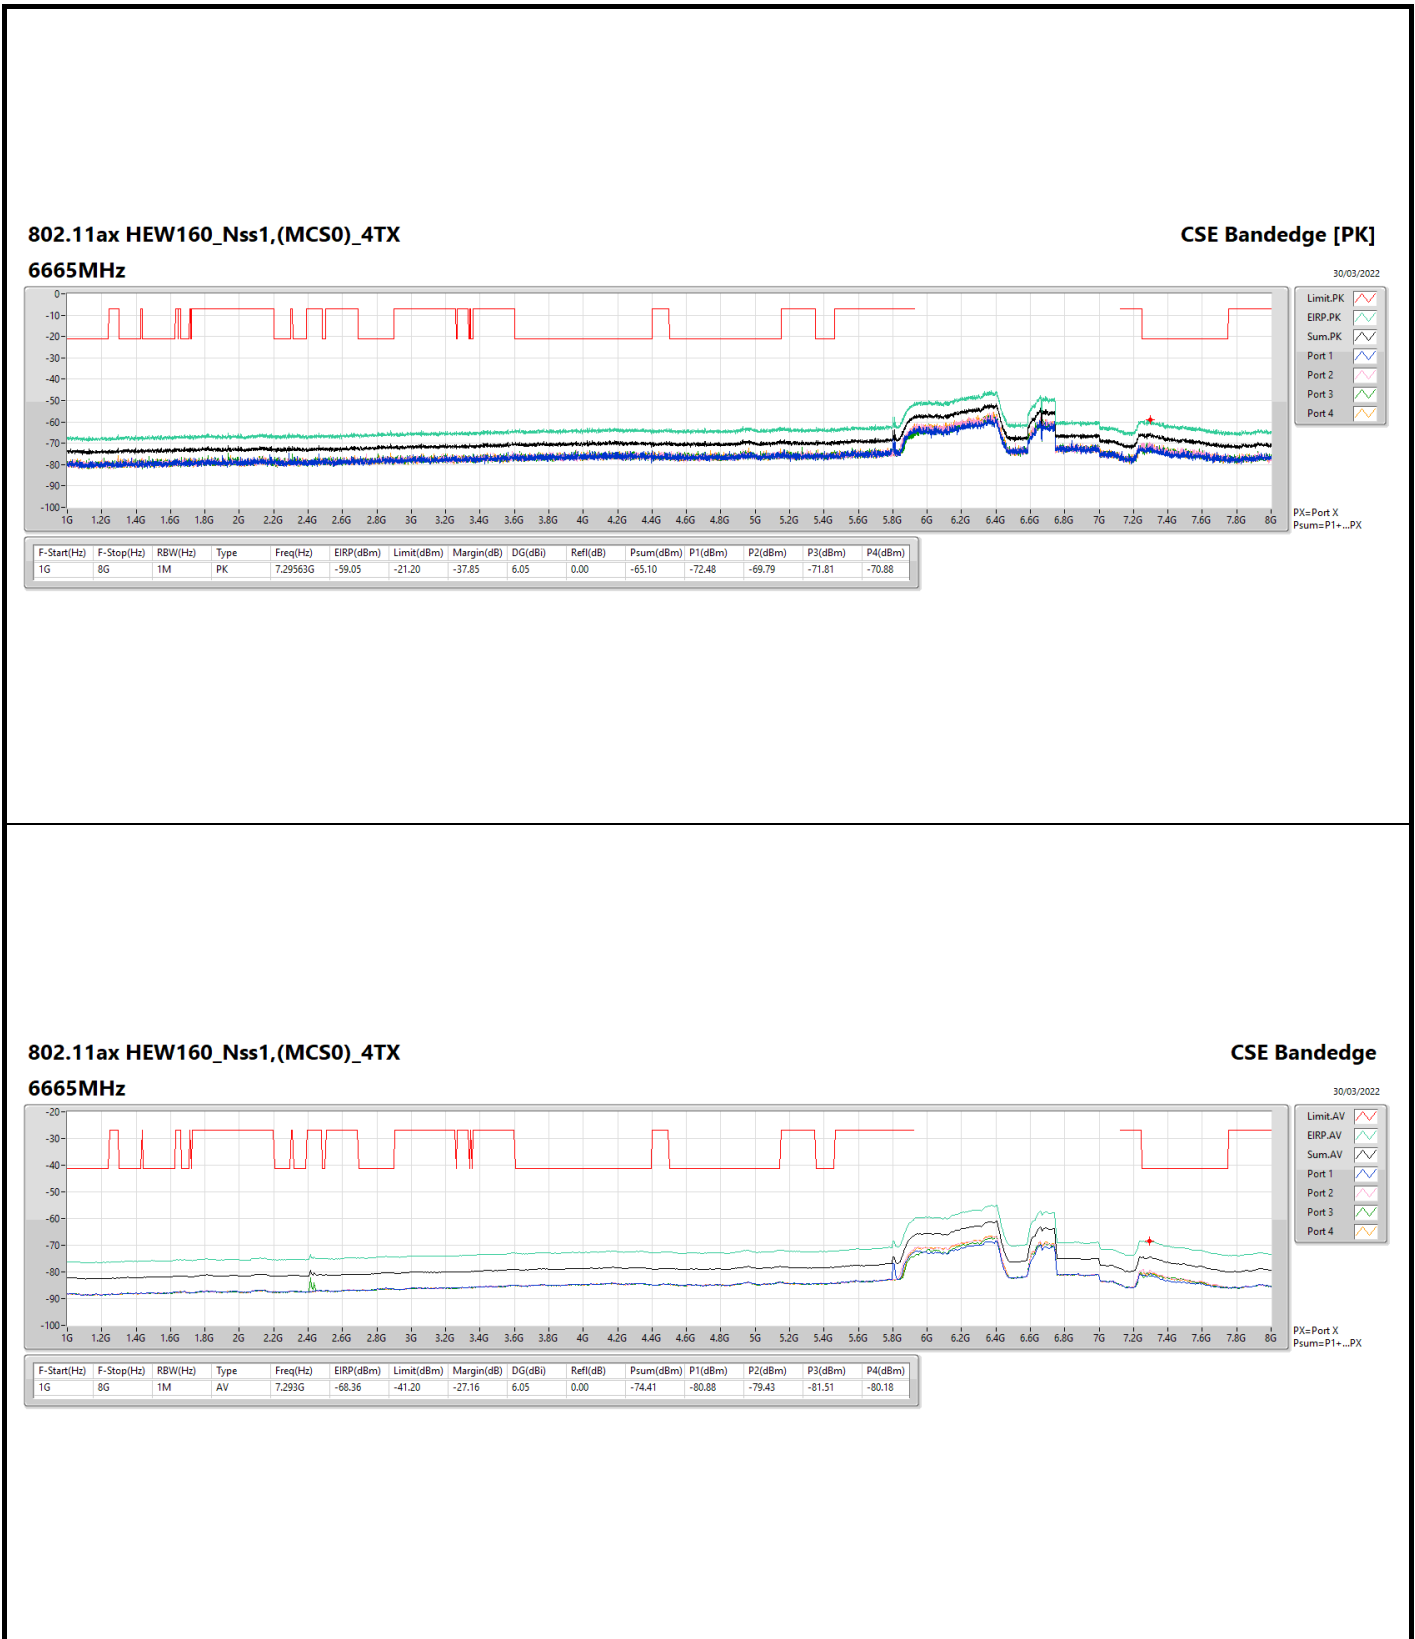

802.11ax HEW80_Nss1,(MCS0)_4TX

7025MHz

CSE Bandedge

30/03/2022

802.11ax HEW160_Nss1,(MCS0)_4TX

6505MHz Straddle 6.425-6.525GHz

CSE Bandedge

30/03/2022