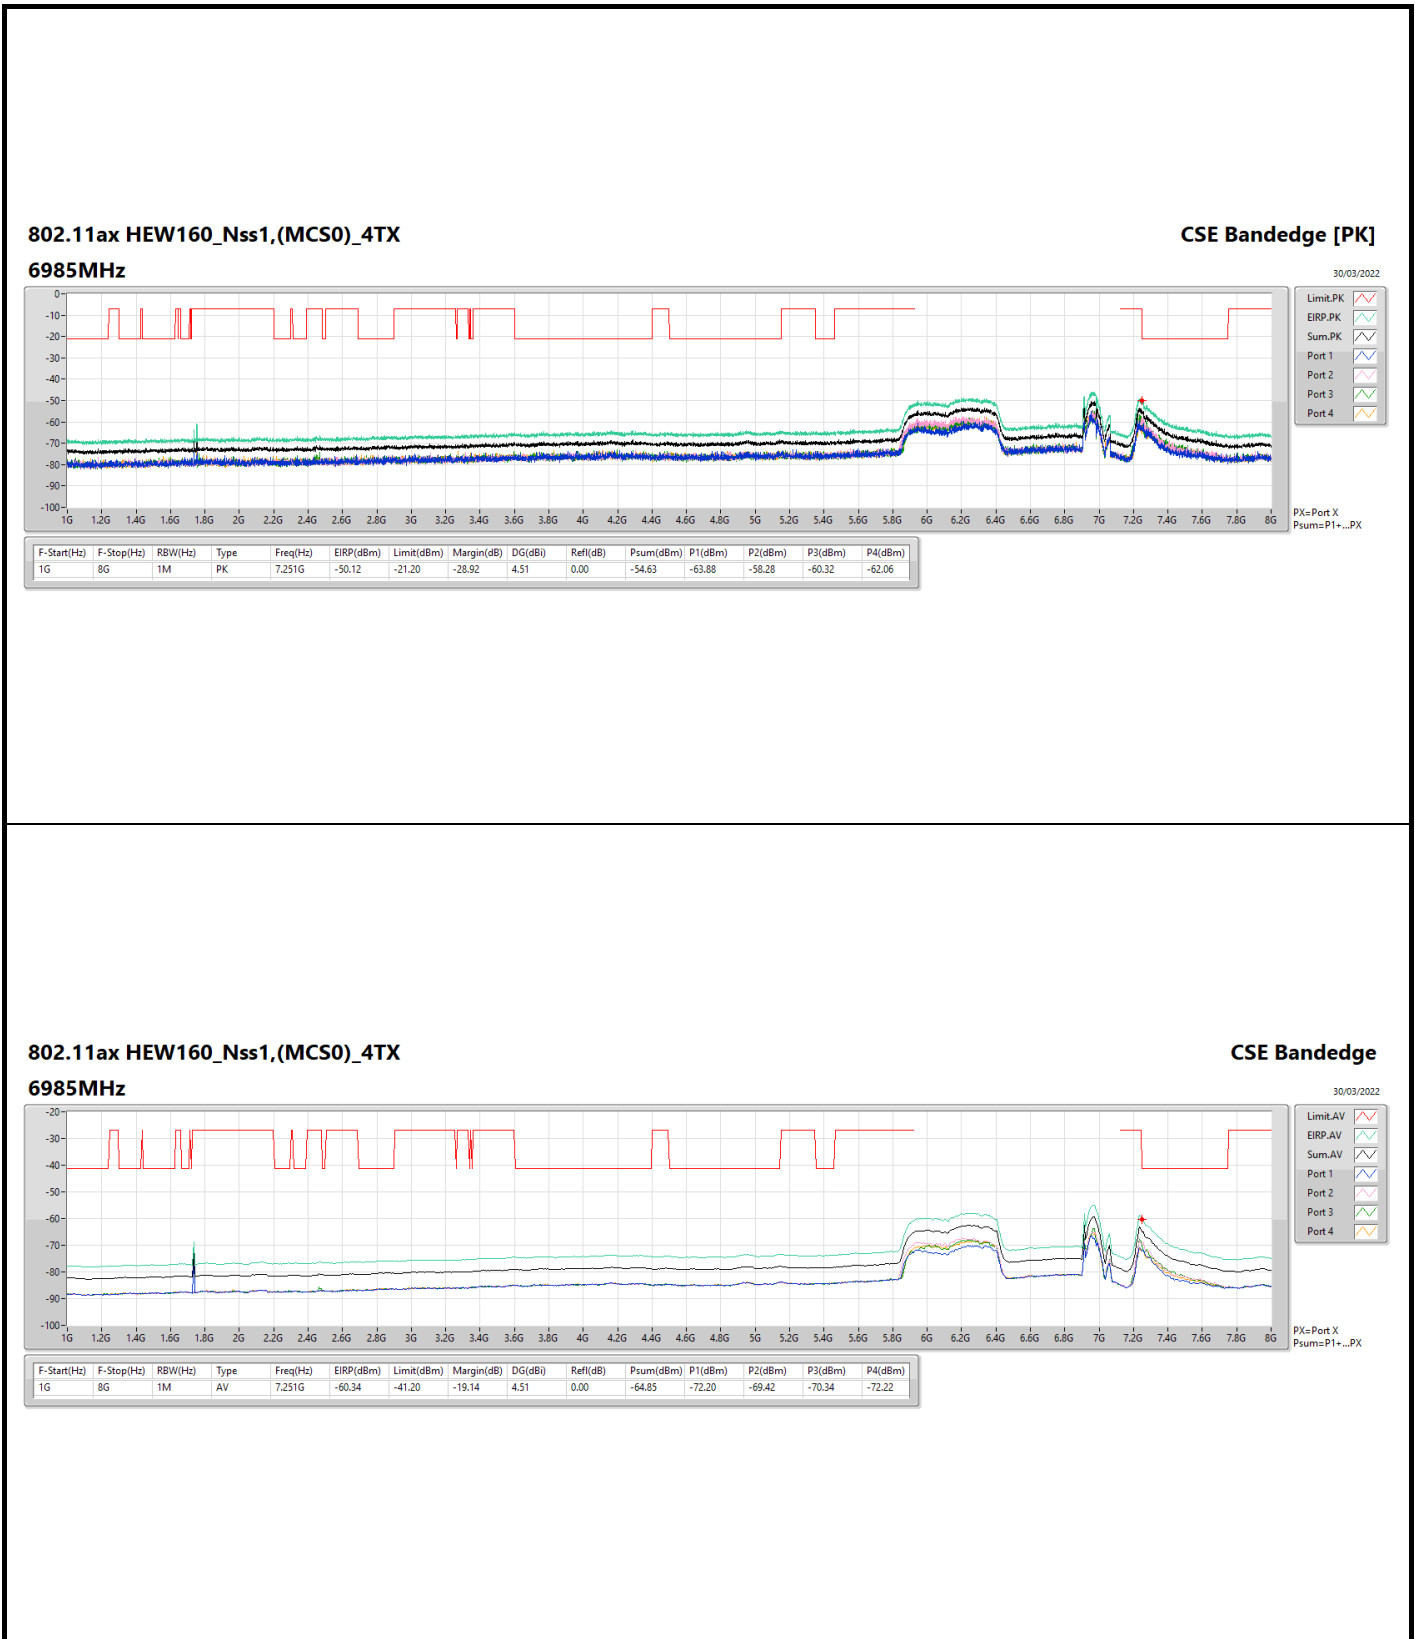

802.11ax HEW80_Nss1,(MCS0)_4TX

7025MHz

CSE Bandedge

30/03/2022

802.11ax HEW160_Nss1,(MCS0)_4TX

6505MHz Straddle 6.425-6.525GHz

CSE Bandedge

30/03/2022