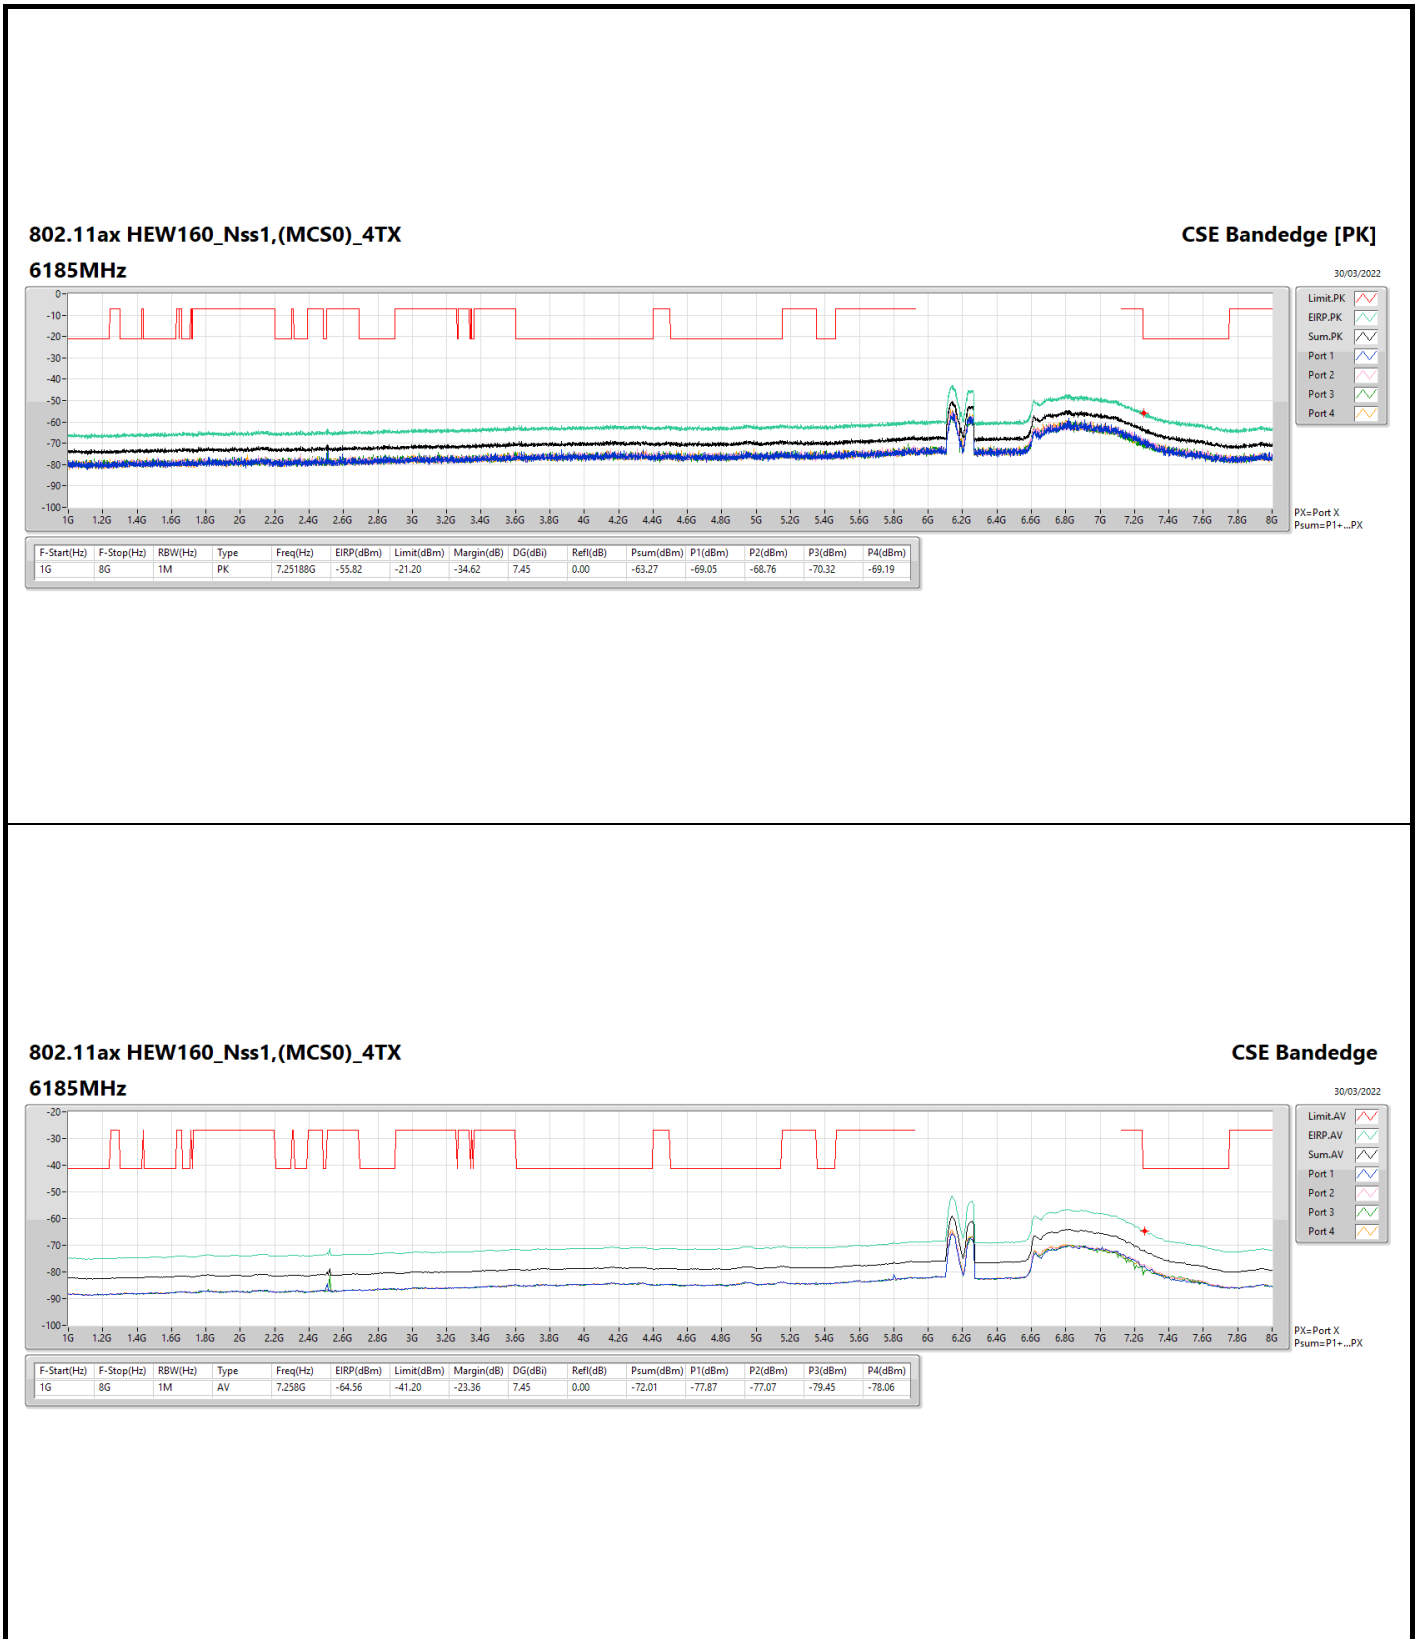

802.11ax HEW80_Nss1,(MCS0)_4TX

7025MHz

CSE Bandedge

30/03/2022

802.11ax HEW160_Nss1,(MCS0)_4TX

6505MHz Straddle 6.425-6.525GHz

CSE Bandedge

30/03/2022