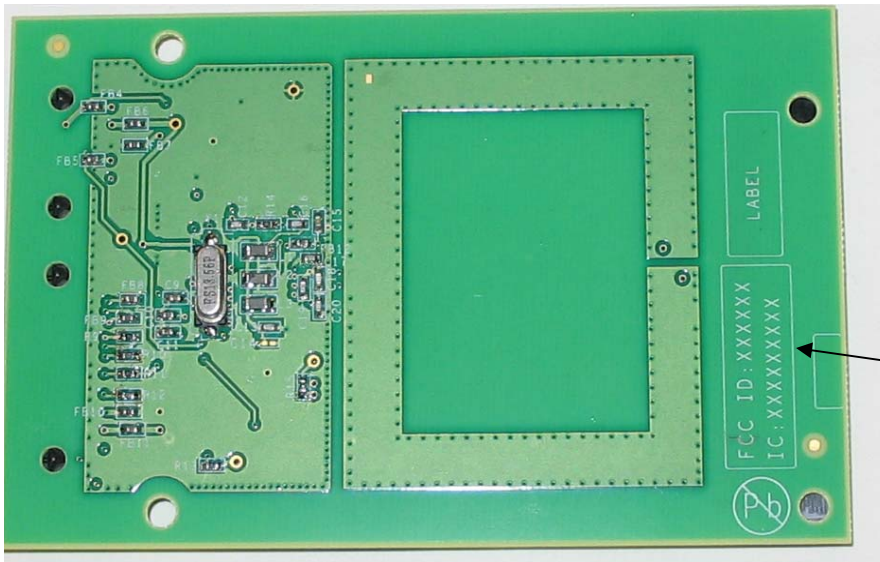

IGEN Coupler Board FCC / IC Label Location and Artwork

1.0 FCC/IC Label Artwork and Location Drawing

1.1 The photo below contains the FCC/IC label location on the board.

1.2 The label is to be a Weber L62403 label with the following text:

FCC ID: LD7IGEN

IC: 482B-IGEN

Label Location
on the IGEN
Coupler Board

2.0 FCC/IC Label Artwork Sample

FCC ID: LD7IGEN
IC: 482B-IGEN

Marty Oksenhorn
XEROX CORPORATION
12/5/07