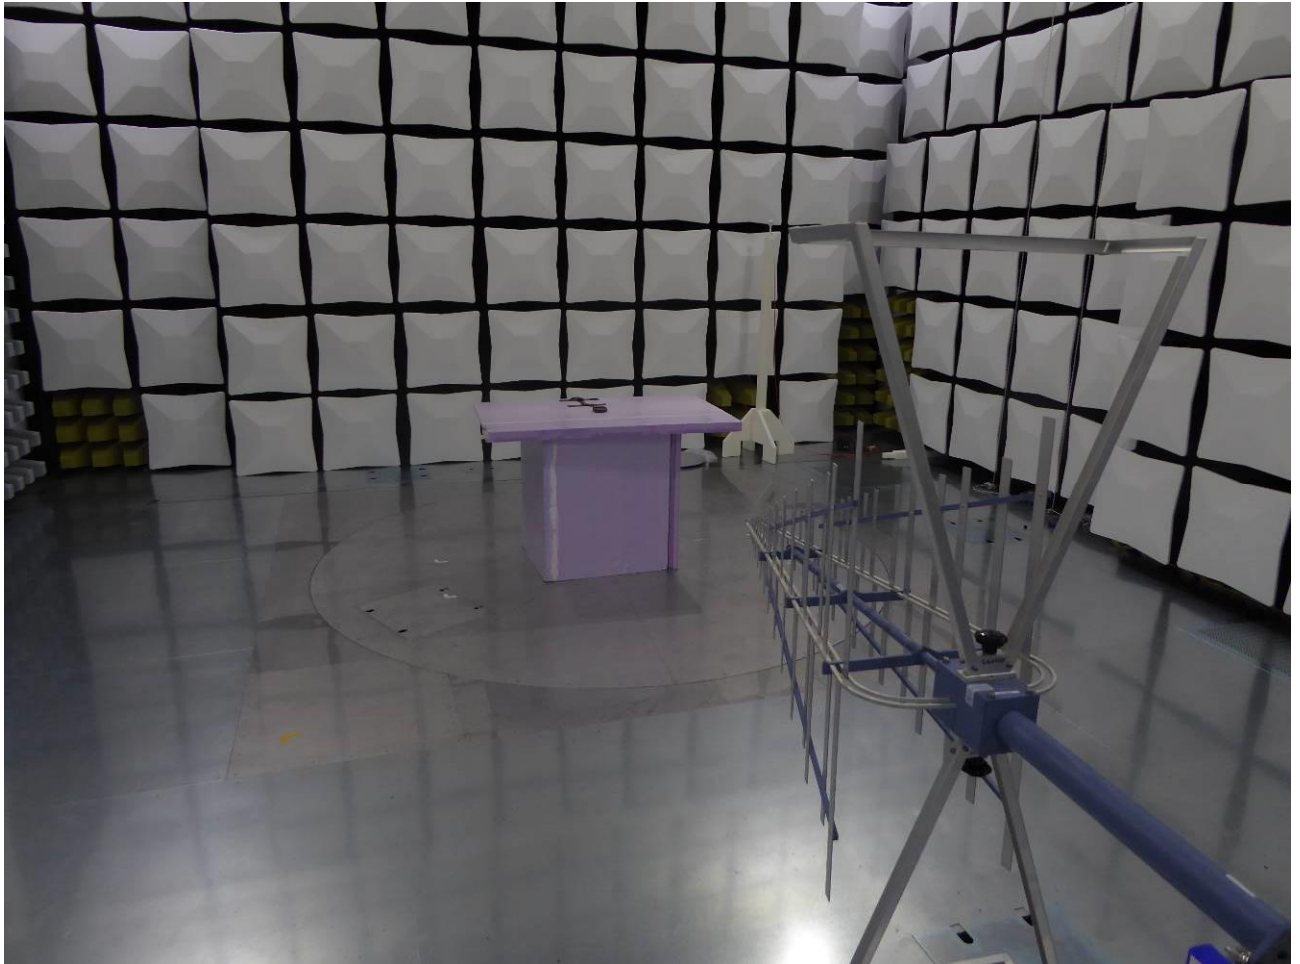

ANNEX A: TEST SETUP PHOTOGRAPHS

Test setup – radiated test in anechoic chamber (M20)

ANNEX A: TEST SETUP PHOTOGRAPHS

Test setup – radiated test in anechoic chamber (M276)

ANNEX A: TEST SETUP PHOTOGRAPHS

Test setup – radiated test in anechoic chamber (M20)

ANNEX A: TEST SETUP PHOTOGRAPHS

Test setup – radiated test in anechoic chamber (M20)

ANNEX A: TEST SETUP PHOTOGRAPHS

Test setup – radiated test in anechoic chamber (M20)

ANNEX A: TEST SETUP PHOTOGRAPHS

Test setup – antenna port conducted test in shielded chamber

ANNEX A: TEST SETUP PHOTOGRAPHS

Test setup – conducted emissions on power supply lines