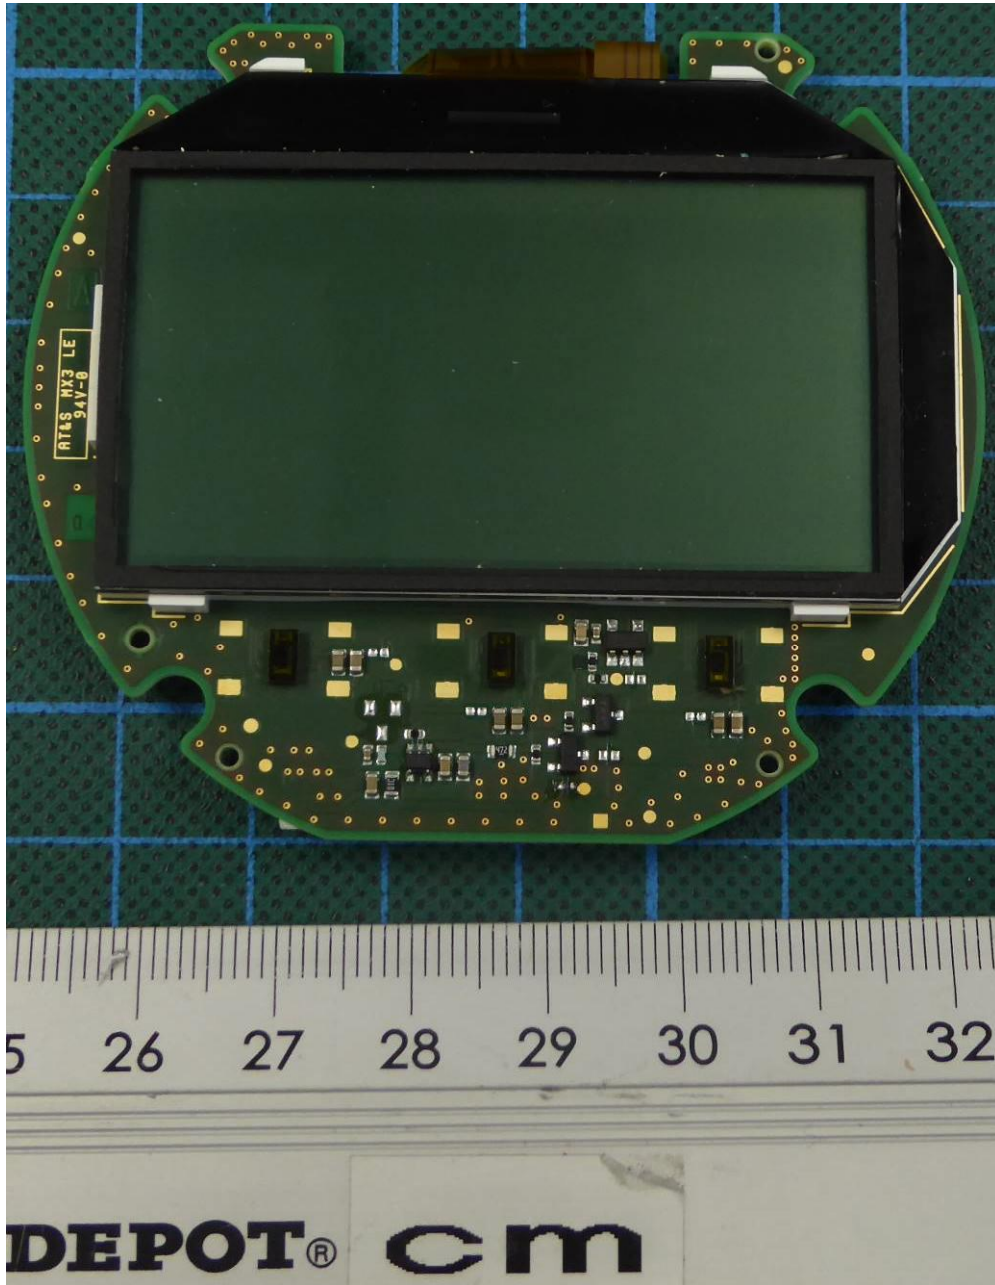

ANNEX C: INTERNAL PHOTOGRAPHS

EUT VE113_A_03 – EUT open

ANNEX C: INTERNAL PHOTOGRAPHS

EUT VE113_A_03 – PCP top view

ANNEX C: INTERNAL PHOTOGRAPHS

EUT VE113_A_03 – PCP top view (display folded down)

ANNEX C: INTERNAL PHOTOGRAPHS

EUT VE113_A_03 – PCP bottom view