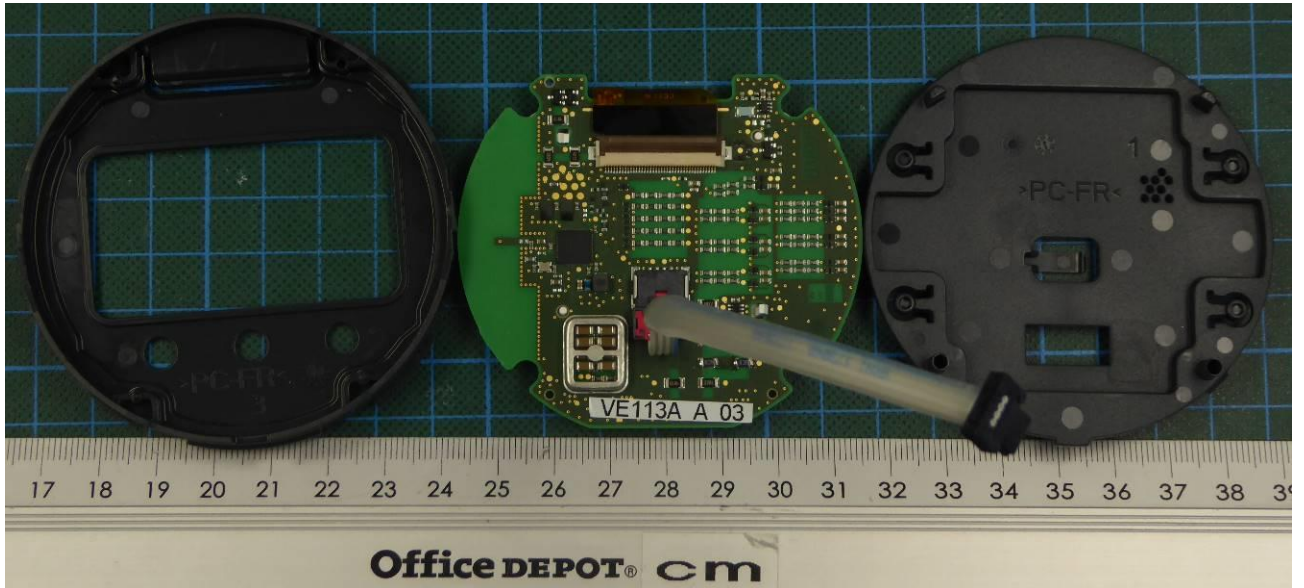

ANNEX C: INTERNAL PHOTOGRAPHS

EUT VE113_A_03 – EUT open

ANNEX C: INTERNAL PHOTOGRAPHS

EUT VE113_A_03 – PCP top view

ANNEX C: INTERNAL PHOTOGRAPHS

EUT VE113_A_03 – PCP top view (display folded down)

ANNEX C: INTERNAL PHOTOGRAPHS

EUT VE113_A_03 – PCP bottom view