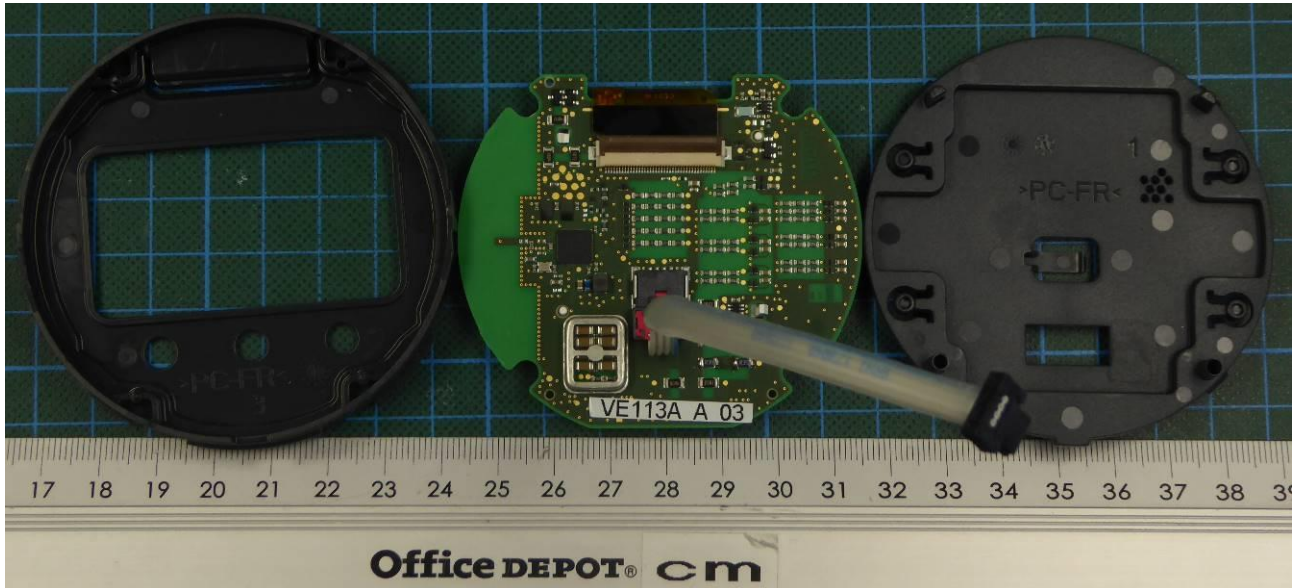

ANNEX C: INTERNAL PHOTOGRAPHS

EUT VE113_A_03 – EUT open

ANNEX C: INTERNAL PHOTOGRAPHS

EUT VE113_A_03 – PCP top view

ANNEX C: INTERNAL PHOTOGRAPHS

EUT VE113_A_03 – PCP top view (display folded down)

ANNEX C: INTERNAL PHOTOGRAPHS

EUT VE113_A_03 – PCP bottom view