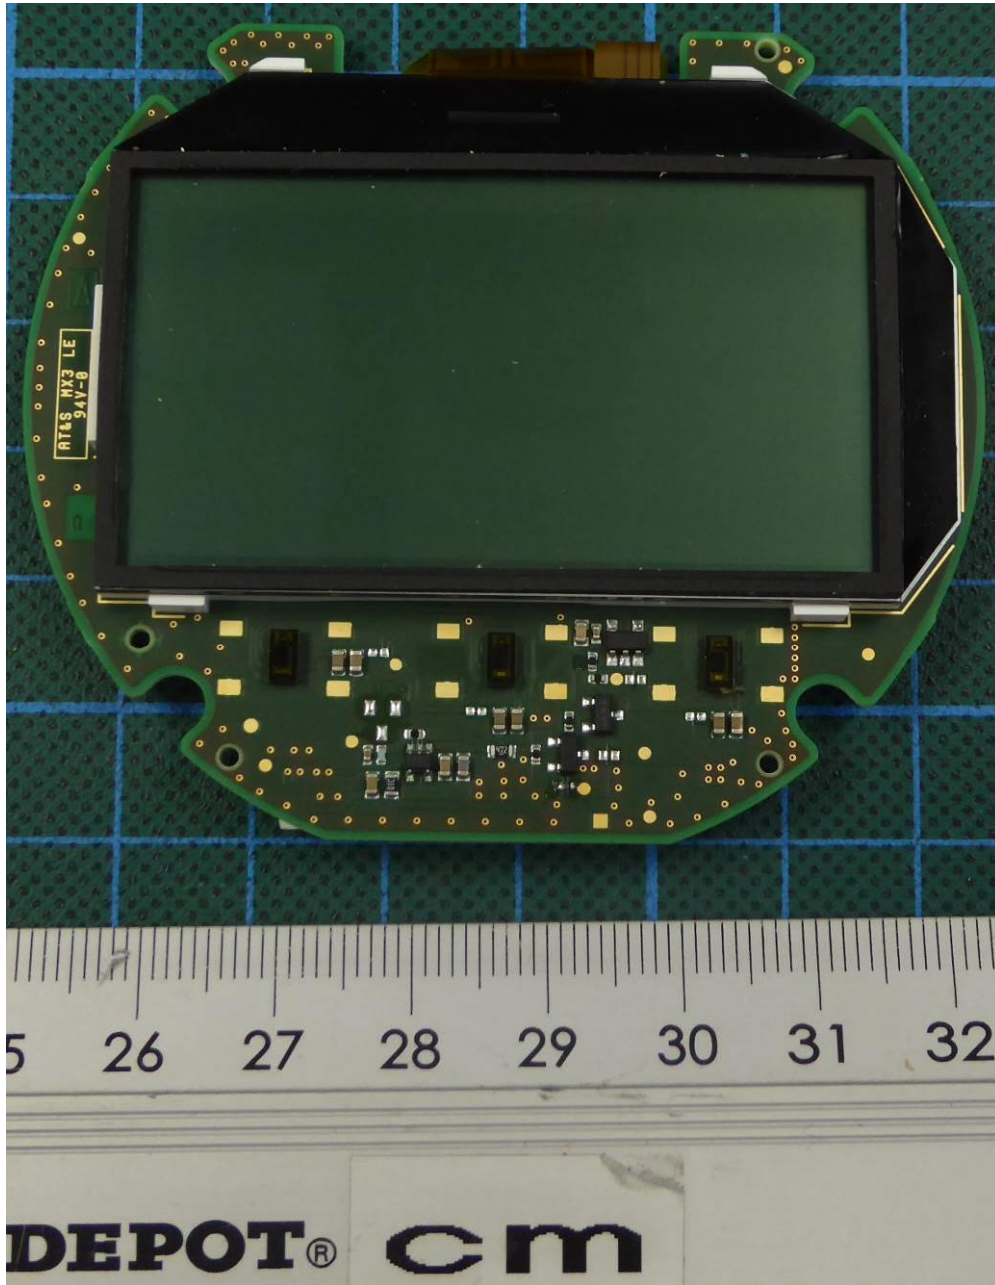

ANNEX C: INTERNAL PHOTOGRAPHS

EUT VE113_A_03 – EUT open

ANNEX C: INTERNAL PHOTOGRAPHS

EUT VE113_A_03 – PCP top view

ANNEX C: INTERNAL PHOTOGRAPHS

EUT VE113_A_03 – PCP top view (display folded down)

ANNEX C: INTERNAL PHOTOGRAPHS

EUT VE113_A_03 – PCP bottom view