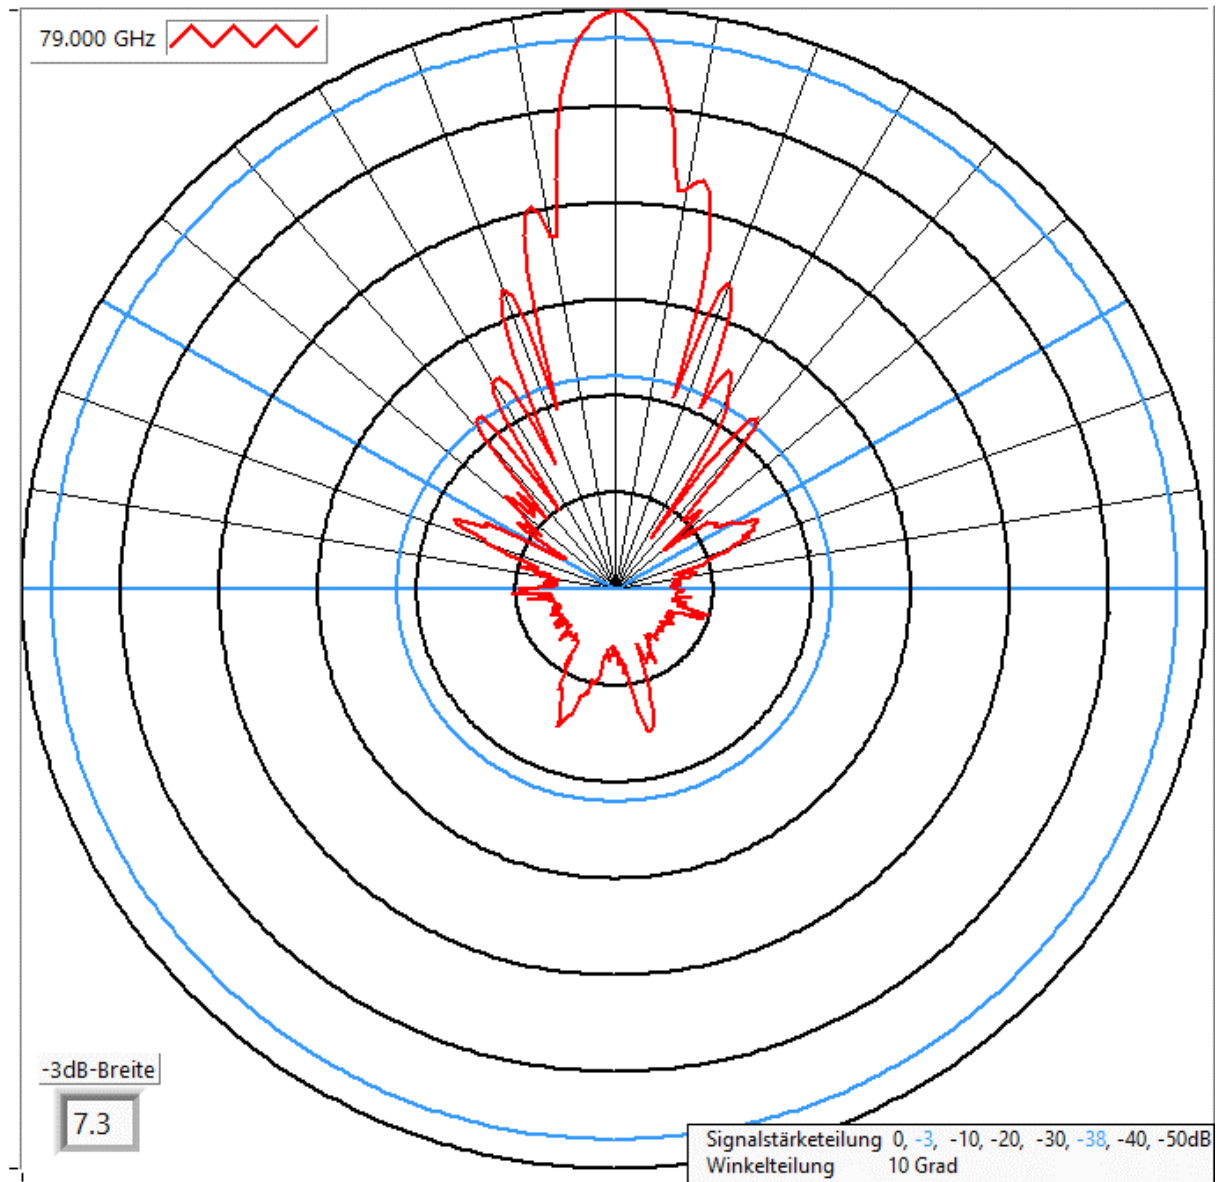

Annex C Antenna Diagrams

Antenna diagram as provided by the applicant in the E-plane

Antenna diagram as provided by the applicant in the H-plane

TÜV SÜD Product Service GmbH
Äußere Frühlingstraße 45
94315 Straubing
Germany