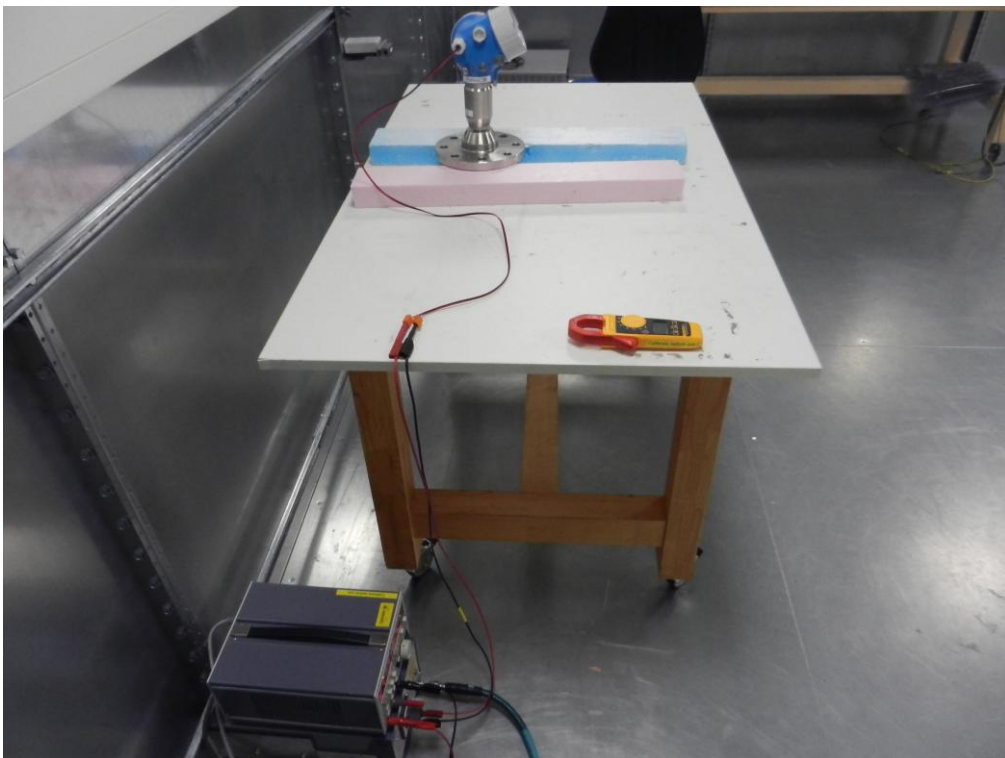

1 Photographs Taken During Testing

Test setup for conducted DC powerline emission measurement

FMR62F

Test setup for radiated emission measurement 9 kHz – 30 MHz

FMR62F

**Test setup for radiated emission measurement
(fully anechoic room)**

FMR62F

**Test setup for radiated emission measurement
(fully anechoic room) - continued -
FMR62F**

**Test setup for radiated emission measurement
(alternate test site)
FMR62F**