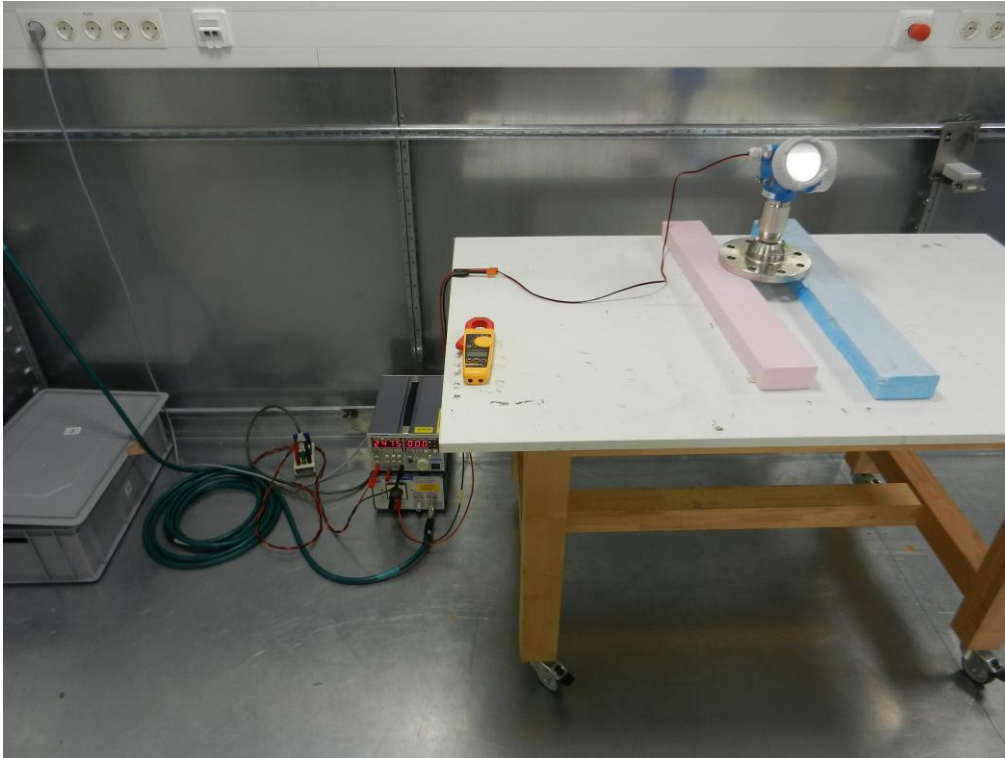

1 Photographs Taken During Testing

Test setup for conducted DC powerline emission measurement

FMR62F

Test setup for radiated emission measurement 9 kHz – 30 MHz

FMR62F

**Test setup for radiated emission measurement
(fully anechoic room)**

FMR62F

**Test setup for radiated emission measurement
(fully anechoic room) - continued -
FMR62F**

**Test setup for radiated emission measurement
(alternate test site)
FMR62F**