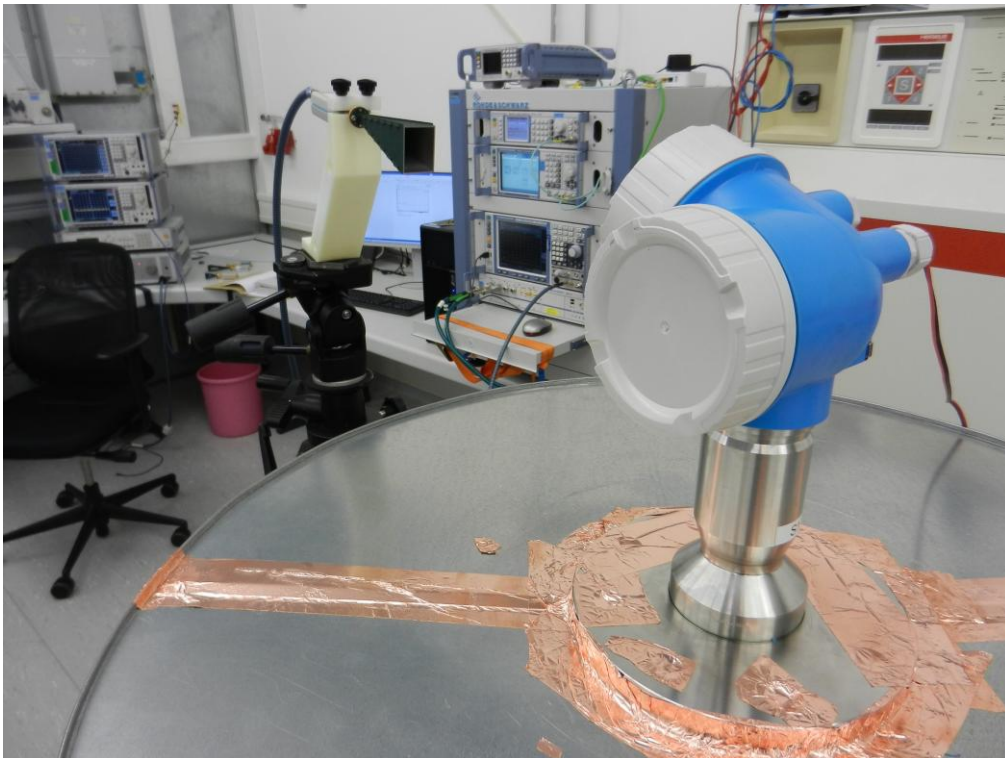

1 Photographs Taken During Testing

Test setup for conducted DC powerline emission measurement

FMR62F

Test setup for radiated emission measurement 9 kHz – 30 MHz

FMR62F

**Test setup for radiated emission measurement
(fully anechoic room)**

FMR62F

**Test setup for radiated emission measurement
(fully anechoic room) - continued -
FMR62F**

**Test setup for radiated emission measurement
(alternate test site)
FMR62F**