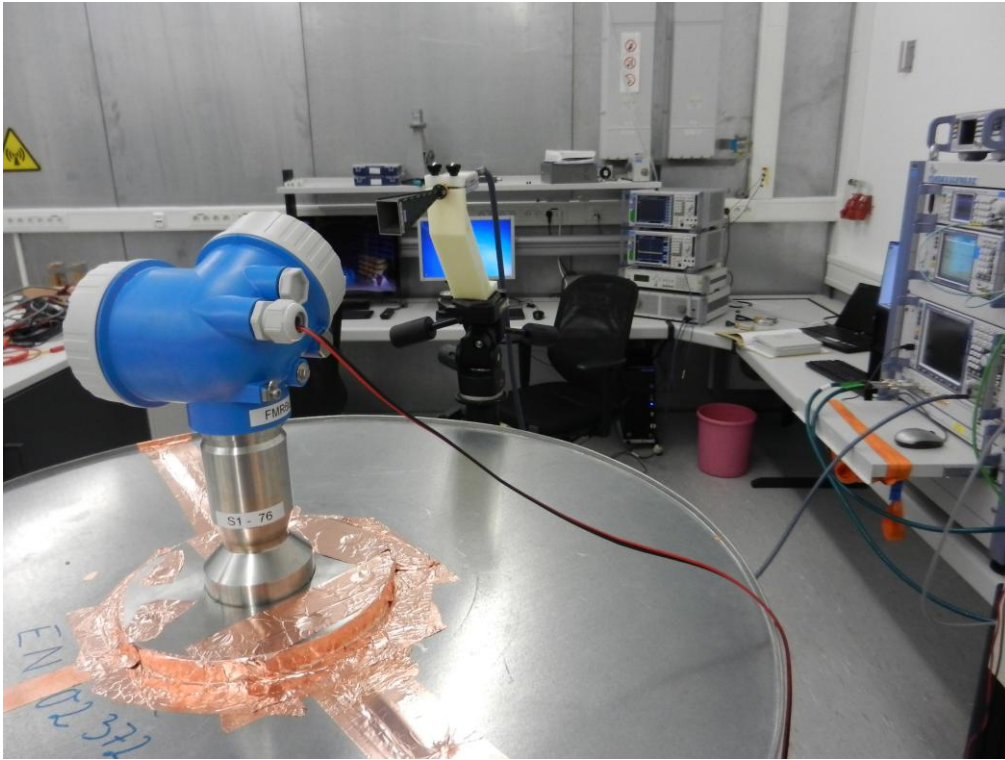

1 Photographs Taken During Testing

Test setup for conducted DC powerline emission measurement

FMR62F

Test setup for radiated emission measurement 9 kHz – 30 MHz

FMR62F

**Test setup for radiated emission measurement
(fully anechoic room)**

FMR62F

**Test setup for radiated emission measurement
(fully anechoic room) - continued -
FMR62F**

**Test setup for radiated emission measurement
(alternate test site)
FMR62F**