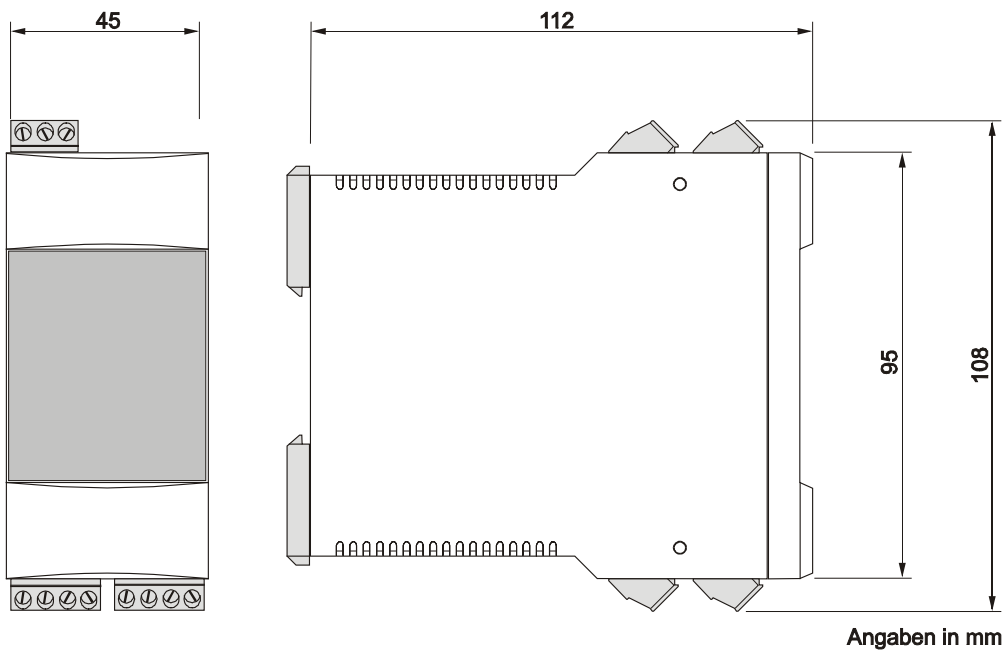

Manufacturer Endress +Hauser GmbH+Co. KG

Hauptstr. 1
D 79689 Maulburg
Germany

Types **Fieldgate FXA52X/32X series with
integrated GSM Module**

FCC ID: LCG-FG-FXA52X-32X

Dimensions in mm :

Label Placement: