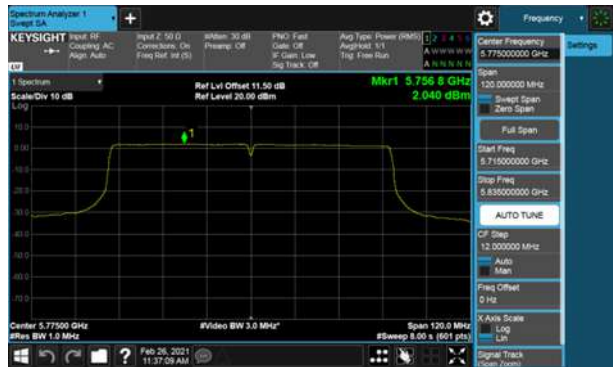

Non-Beamforming, ANT B
Modulation Type: 802.11ax HE20(7.3Mbps)
CH149

Modulation Type: 802.11ax HE40(14.6Mbps)
CH151

CH157

CH159

CH165

Non-Beamforming, ANT B
Modulation Type: 802.11ax HE80(30.6Mbps)
CH155

Non-Beamforming, ANT C
Modulation Type: 802.11a (6Mbps)
CH149

Modulation Type: 802.11ac VHT20 (6.5Mbps)
CH149

CH157

CH157

CH165

CH165

Non-Beamforming, ANT C
Modulation Type: 802.11ac VHT40 (13.5Mbps)
CH151

Modulation Type: 802.11ac VHT80 (29.3Mbps)
CH155

CH159

Non-Beamforming, ANT C
Modulation Type: 802.11ax HE20(7.3Mbps)
CH149

Modulation Type: 802.11ax HE40(14.6Mbps)
CH151

CH157

CH159

CH165

Non-Beamforming, ANT C
Modulation Type: 802.11ax HE80(30.6Mbps)
CH155

Non-Beamforming, ANT D
Modulation Type: 802.11a (6Mbps)
CH149