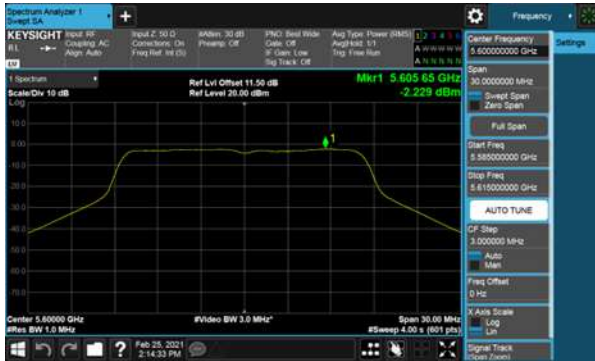

CH64

CH64

Non-Beamforming, ANT E
Modulation Type: 802.11ac VHT40 (13.5Mbps)
CH54

Modulation Type: 802.11ac VHT80 (29.3Mbps)
CH58

CH62

Non-Beamforming, ANT E
Modulation Type: 802.11ax HE20(7.3Mbps)
CH52

Modulation Type: 802.11ax HE40(14.6Mbps)
CH54

CH60

CH62

CH64

Non-Beamforming, ANT E
Modulation Type: 802.11ax HE80(30.6Mbps)
CH58

Non-Beamforming, ANT A
Modulation Type: 802.11a (6Mbps)
CH100

Modulation Type: 802.11ac VHT20 (6.5Mbps)
CH100

CH120

CH120

CH140

CH140

Non-Beamforming, ANT A
Modulation Type: 802.11ac VHT40 (13.5Mbps)
CH102

Modulation Type: 802.11ac VHT80 (29.3Mbps)
CH106

CH118

CH122

CH134

Non-Beamforming, ANT A
Modulation Type: 802.11ax HE20(7.3Mbps)
CH100