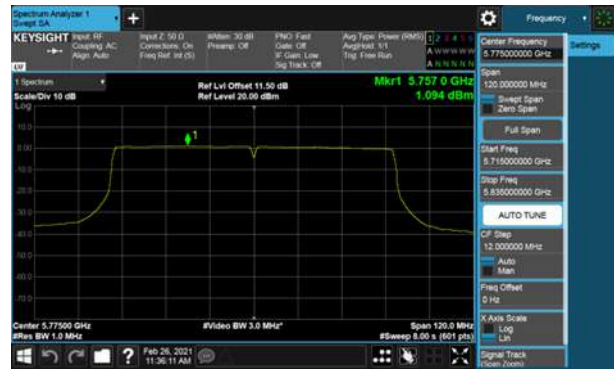

Modulation Type: 802.11ac VHT20 (6.5Mbps)
CH149

CH157

CH157

CH165

CH165

Non-Beamforming, ANT B
Modulation Type: 802.11ac VHT40 (13.5Mbps)
CH151

Modulation Type: 802.11ac VHT80 (29.3Mbps)
CH155

CH159

Non-Beamforming, ANT B
Modulation Type: 802.11ax HE20(7.3Mbps)
CH149

Modulation Type: 802.11ax HE40(14.6Mbps)
CH151

CH157

CH159

CH165

Non-Beamforming, ANT B
Modulation Type: 802.11ax HE80(30.6Mbps)
CH155

Non-Beamforming, ANT C
Modulation Type: 802.11a (6Mbps)
CH149