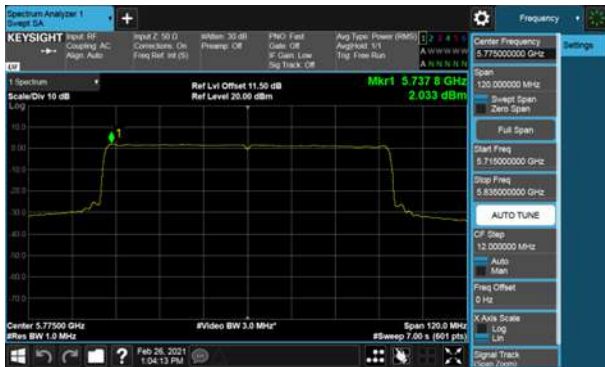

Non-Beamforming, ANT E
Modulation Type: 802.11ax HE20(7.3Mbps)
CH149

Modulation Type: 802.11ax HE40(14.6Mbps)
CH151

CH157

CH159

CH165

Non-Beamforming, ANT E
Modulation Type: 802.11ax HE80(30.6Mbps)
CH155

Non-Beamforming, ANT A
Straddle Channel, Within 5150-5250MHz band
Modulation Type: 802. 11ac VHT160 (58.5Mbps)
CH50

Straddle Channel, Extends across 5250MHz band
Modulation Type: 802. 11ac VHT160 (58.5Mbps)
CH50

Modulation Type: 802. 11ac VHT160 (58.5Mbps)
CH114

Non-Beamforming, ANT B
Straddle Channel, Within 5150-5250MHz band
Modulation Type: 802. 11ac VHT160 (58.5Mbps)
CH50