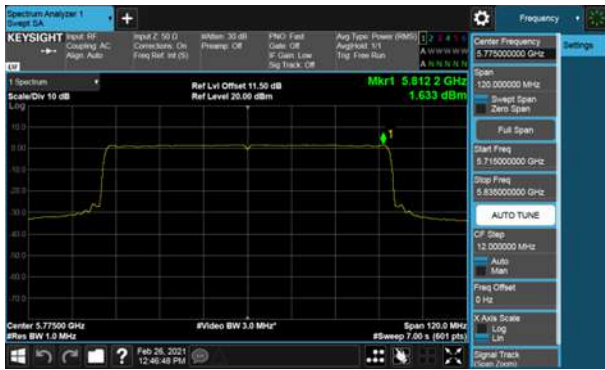

Non-Beamforming, ANT D
Modulation Type: 802.11ax HE20(7.3Mbps)
CH149

Modulation Type: 802.11ax HE40(14.6Mbps)
CH151

CH157

CH159

CH165

Non-Beamforming, ANT D
Modulation Type: 802.11ax HE80(30.6Mbps)
CH155

Non-Beamforming, ANT E
Modulation Type: 802.11a (6Mbps)
CH149

Modulation Type: 802.11ac VHT20 (6.5Mbps)
CH149

CH157

CH157

CH165

CH165

Non-Beamforming, ANT E
Modulation Type: 802.11ac VHT40 (13.5Mbps)
CH151

Modulation Type: 802.11ac VHT80 (29.3Mbps)
CH155

CH159