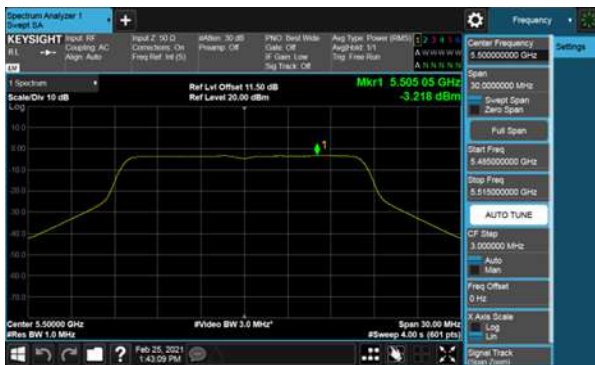

Non-Beamforming, ANT C
Modulation Type: 802.11ac VHT40 (13.5Mbps)
CH102

Modulation Type: 802.11ac VHT80 (29.3Mbps)
CH106

CH118

CH122

CH134

Non-Beamforming, ANT C
Modulation Type: 802.11ax HE20(7.3Mbps)
CH100

Modulation Type: 802.11ax HE40(14.6Mbps)
CH102

CH120

CH118

CH140

CH134

Non-Beamforming, ANT C
Modulation Type: 802.11ax HE80(30.6Mbps)
CH106

CH122

Non-Beamforming, ANT D
Modulation Type: 802.11a (6Mbps)
CH100

Modulation Type: 802.11ac VHT20 (6.5Mbps)
CH100

CH120

CH120

CH140

CH140

Non-Beamforming, ANT D
Modulation Type: 802.11ac VHT40 (13.5Mbps)
CH102

Modulation Type: 802.11ac VHT80 (29.3Mbps)
CH106

CH118