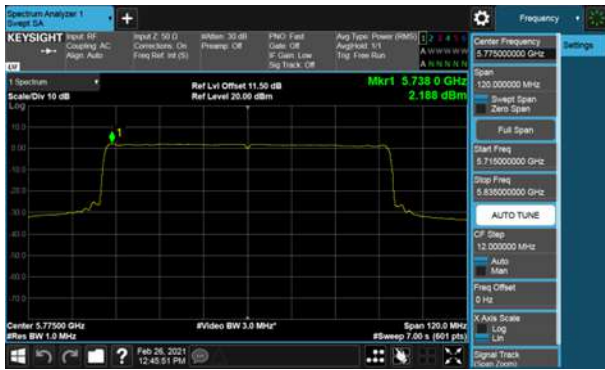

Non-Beamforming, ANT C
Modulation Type: 802.11ax HE20(7.3Mbps)
CH149

Modulation Type: 802.11ax HE40(14.6Mbps)
CH151

CH157

CH159

CH165

Non-Beamforming, ANT C
Modulation Type: 802.11ax HE80(30.6Mbps)
CH155

Non-Beamforming, ANT D
Modulation Type: 802.11a (6Mbps)
CH149