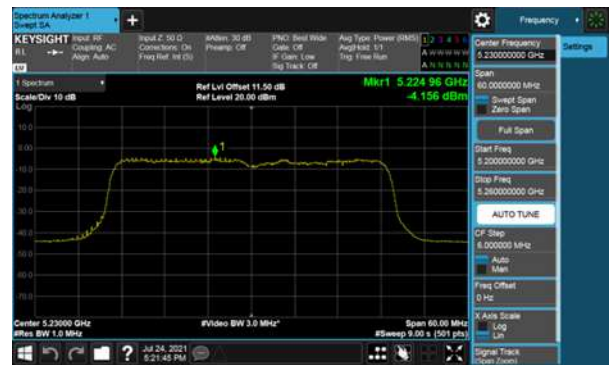

Beamforming, ANT A
Modulation Type: 802.11ax HE20(7.3Mbps)
CH36

Modulation Type: 802.11ax HE40(14.6Mbps)
CH38

CH40

CH46

CH48