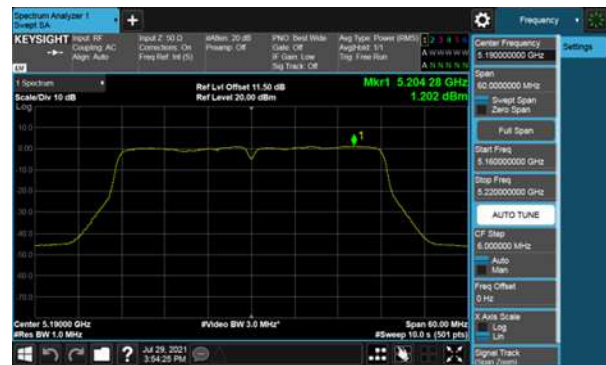

Beamforming, ANT A
Modulation Type: 802.11ac VHT20 (6.5Mbps)
CH36

Modulation Type: 802.11ac VHT40 (13.5Mbps)
CH38

CH40

CH46

CH48

Beamforming, ANT A
Modulation Type: 802.11ac VHT80 (29.3Mbps)
CH42

Beamforming, ANT A
Modulation Type: 802.11ax HE20(7.3Mbps)
CH36

Modulation Type: 802.11ax HE40(14.6Mbps)
CH38

CH40

CH46

CH48

Beamforming, ANT A
Modulation Type: 802.11ax HE80(30.6Mbps)
CH42

Beamforming, ANT B
Modulation Type: 802.11ac VHT20 (6.5Mbps)
CH36

Modulation Type: 802.11ac VHT40 (13.5Mbps)
CH38

CH40

CH46

CH48

Beamforming, ANT B
Modulation Type: 802.11ac VHT80 (29.3Mbps)
CH42