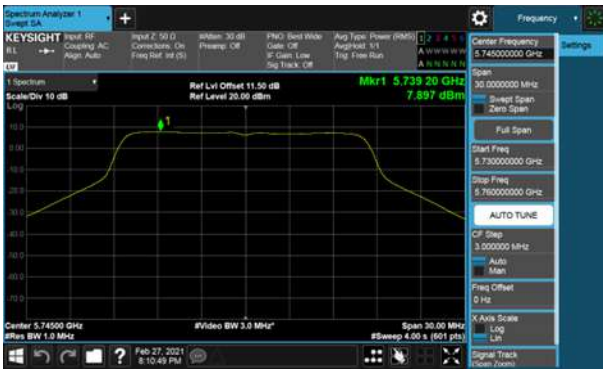

Non-Beamforming, ANT B
Modulation Type: 802.11a (6Mbps)
CH149

Modulation Type: 802.11ac VHT20 (6.5Mbps)
CH149