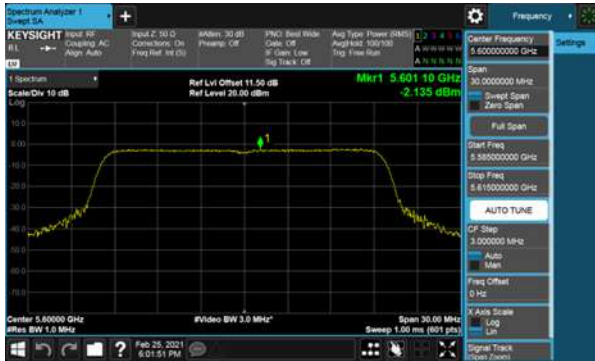

CH60

CH62

CH64

Non-Beamforming, ANT E
Modulation Type: 802.11ax HE80(30.6Mbps)
CH58

Non-Beamforming, ANT A
Modulation Type: 802.11a (6Mbps)
CH100

Modulation Type: 802.11ac VHT20 (6.5Mbps)
CH100

CH120

CH120

CH140

CH140

Non-Beamforming, ANT A
Modulation Type: 802.11ac VHT40 (13.5Mbps)
CH102

Modulation Type: 802.11ac VHT80 (29.3Mbps)
CH106

CH118

CH122

CH134

Non-Beamforming, ANT A
Modulation Type: 802.11ax HE20(7.3Mbps)
CH100

Modulation Type: 802.11ax HE40(14.6Mbps)
CH102

CH120

CH118

CH140

CH134

Non-Beamforming, ANT A
Modulation Type: 802.11ax HE80(30.6Mbps)
CH106

CH122

Non-Beamforming, ANT B
Modulation Type: 802.11a (6Mbps)
CH100