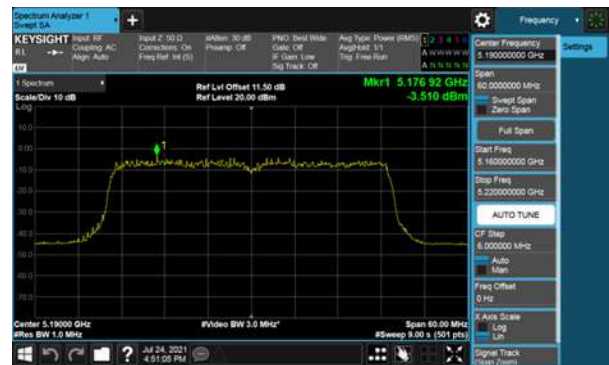

Beamforming, ANT A
Modulation Type: 802.11ax HE20(7.3Mbps)
CH36

Modulation Type: 802.11ax HE40(14.6Mbps)
CH38