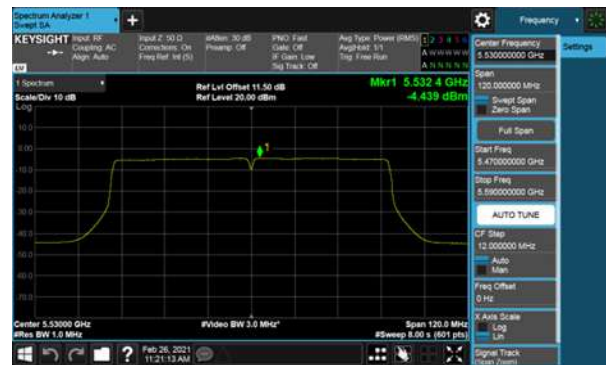

Modulation Type: 802.11ac VHT20 (6.5Mbps)
CH100

CH120

CH120

CH140

CH140

Non-Beamforming, ANT B
Modulation Type: 802.11ac VHT40 (13.5Mbps)
CH102

Modulation Type: 802.11ac VHT80 (29.3Mbps)
CH106

CH118

CH122

CH134

Non-Beamforming, ANT B
Modulation Type: 802.11ax HE20(7.3Mbps)
CH100

Modulation Type: 802.11ax HE40(14.6Mbps)
CH102

CH120

CH118

CH140

CH134