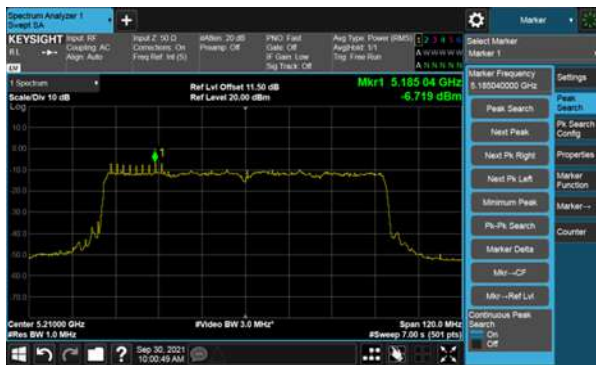

Beamforming, ANT A
Modulation Type: 802.11ac VHT20 (6.5Mbps)
CH36

Modulation Type: 802.11ac VHT40 (13.5Mbps)
CH38

CH40

CH46

CH48

Beamforming, ANT A
Modulation Type: 802.11ac VHT80 (29.3Mbps)
CH42

Beamforming, ANT A
Modulation Type: 802.11ax HE20(7.3Mbps)
CH36

Modulation Type: 802.11ax HE40(14.6Mbps)
CH38

CH40

CH46

CH48

Beamforming, ANT A
Modulation Type: 802.11ax HE80(30.6Mbps)
CH42

Beamforming, ANT B
Modulation Type: 802.11ac VHT20 (6.5Mbps)
CH36

Modulation Type: 802.11ac VHT40 (13.5Mbps)
CH38

CH40

CH46

CH48

Beamforming, ANT B
Modulation Type: 802.11ac VHT80 (29.3Mbps)
CH42