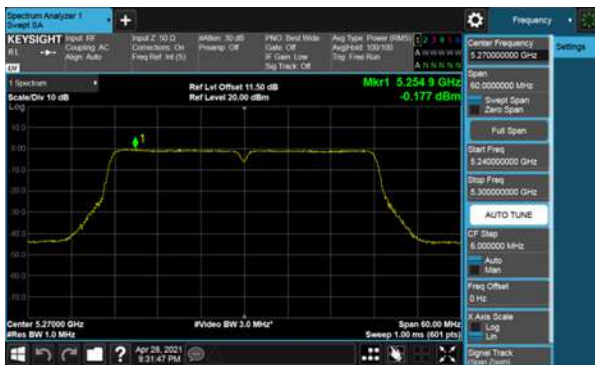

CH60

CH62

CH64

Non-Beamforming, ANT B
Modulation Type: 802.11ax HE80(30.6Mbps)
CH58

Non-Beamforming, ANT C
Modulation Type: 802.11a (6Mbps)
CH52

Modulation Type: 802.11ac VHT20 (6.5Mbps)
CH52

CH60

CH60

CH64

CH64

Non-Beamforming, ANT C
Modulation Type: 802.11ac VHT40 (13.5Mbps)
CH54

Modulation Type: 802.11ac VHT80 (29.3Mbps)
CH58

CH62

Non-Beamforming, ANT C
Modulation Type: 802.11ax HE20(7.3Mbps)
CH52

Modulation Type: 802.11ax HE40(14.6Mbps)
CH54

CH60

CH62

CH64

Non-Beamforming, ANT C
Modulation Type: 802.11ax HE80(30.6Mbps)
CH58

Non-Beamforming, ANT D
Modulation Type: 802.11a (6Mbps)
CH52

Modulation Type: 802.11ac VHT20 (6.5Mbps)
CH52

CH60

CH60