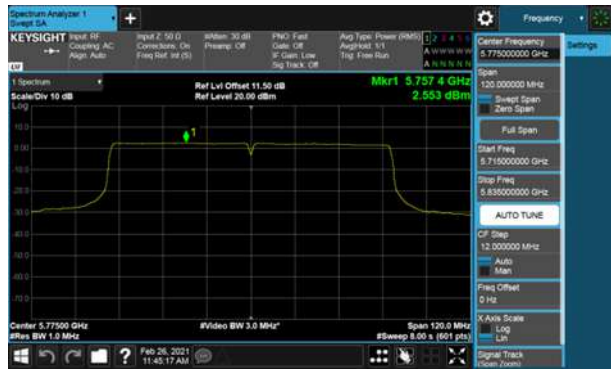

Modulation Type: 802.11ac VHT20 (6.5Mbps)
CH149

CH157

CH157

CH165

CH165

Non-Beamforming, ANT E
Modulation Type: 802.11ac VHT40 (13.5Mbps)
CH151

Modulation Type: 802.11ac VHT80 (29.3Mbps)
CH155

CH159

Non-Beamforming, ANT E
Modulation Type: 802.11ax HE20(7.3Mbps)
CH149

Modulation Type: 802.11ax HE40(14.6Mbps)
CH151

CH157

CH159

CH165

Non-Beamforming, ANT E
Modulation Type: 802.11ax HE80(30.6Mbps)
CH155

Non-Beamforming, ANT A
Straddle Channel, Within 5150-5250MHz band
Modulation Type: 802. 11ac VHT160 (58.5Mbps)
CH50