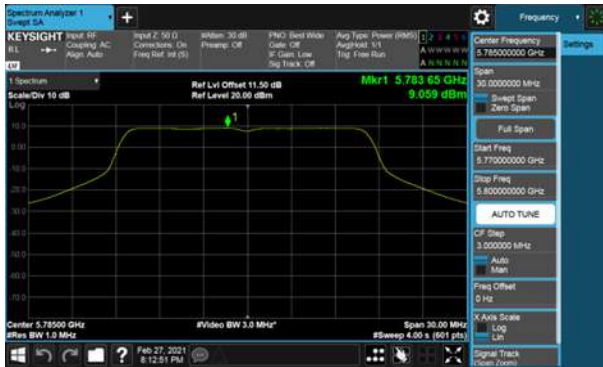

Non-Beamforming, ANT B
Modulation Type: 802.11ax HE20(7.3Mbps)
CH149

Modulation Type: 802.11ax HE40(14.6Mbps)
CH151

CH157

CH159

CH165

Non-Beamforming, ANT B
Modulation Type: 802.11ax HE80(30.6Mbps)
CH155

Non-Beamforming, ANT C
Modulation Type: 802.11a (6Mbps)
CH149

Modulation Type: 802.11ac VHT20 (6.5Mbps)
CH149

CH157

CH157

CH165

CH165

Non-Beamforming, ANT C
Modulation Type: 802.11ac VHT40 (13.5Mbps)
CH151

Modulation Type: 802.11ac VHT80 (29.3Mbps)
CH155

CH159