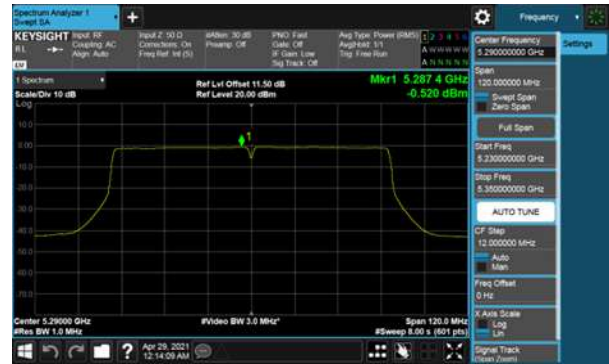

CH64

CH64

Non-Beamforming, ANT E
Modulation Type: 802.11ac VHT40 (13.5Mbps)
CH54

Modulation Type: 802.11ac VHT80 (29.3Mbps)
CH58

CH62

Non-Beamforming, ANT E
Modulation Type: 802.11ax HE20(7.3Mbps)
CH52

Modulation Type: 802.11ax HE40(14.6Mbps)
CH54

CH60

CH62

CH64

Non-Beamforming, ANT E
Modulation Type: 802.11ax HE80(30.6Mbps)
CH58

Non-Beamforming, ANT A
Modulation Type: 802.11a (6Mbps)
CH100

Modulation Type: 802.11ac VHT20 (6.5Mbps)
CH100

CH120

CH120