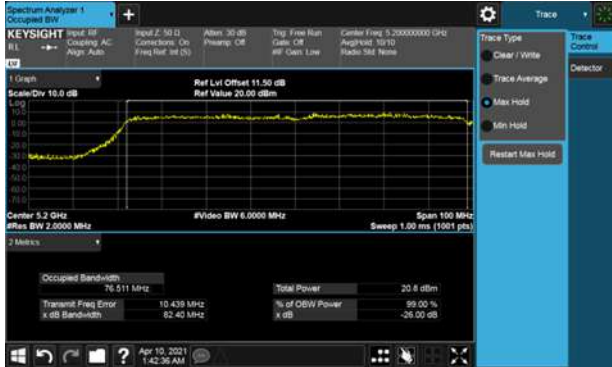

Straddle Channel, Extends across 5250MHz band
Modulation Type: 802. 11ac VHT160 (58.5Mbps)
CH50

Modulation Type: 802. 11ac VHT160 (58.5Mbps)
CH114

99% Bandwidth
Non-Beamforming, ANT B
Straddle Channel, Within 5150-5250MHz band
Modulation Type: 802. 11ac VHT160 (58.5Mbps)
CH50

Straddle Channel, Extends across 5250MHz band
Modulation Type: 802. 11ac VHT160 (58.5Mbps)
CH50

Modulation Type: 802. 11ac VHT160 (58.5Mbps)
CH114

99% Bandwidth
Non-Beamforming, ANT C
Straddle Channel, Within 5150-5250MHz band
Modulation Type: 802. 11ac VHT160 (58.5Mbps)
CH50

Straddle Channel, Extends across 5250MHz band
Modulation Type: 802. 11ac VHT160 (58.5Mbps)
CH50

Modulation Type: 802. 11ac VHT160 (58.5Mbps)
CH114

99% Bandwidth
Non-Beamforming, ANT D
Straddle Channel, Within 5150-5250MHz band
Modulation Type: 802. 11ac VHT160 (58.5Mbps)
CH50