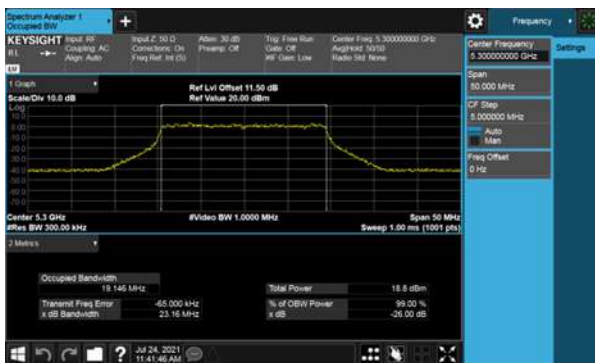

Modulation Type: 802.11ax HE40(14.6Mbps)
CH54

CH60

CH62

CH64

26dB Bandwidth
Beamforming, ANT B
Modulation Type: 802.11ax HE80(30.6Mbps)
CH58

26dB Bandwidth
Beamforming, ANT C
Modulation Type: 802.11ac VHT20 (6.5Mbps)
CH52

Modulation Type: 802.11ac VHT40 (13.5Mbps)
CH54

CH60

CH62

CH64

26dB Bandwidth
Beamforming, ANT C
Modulation Type: 802.11ac VHT80 (29.3Mbps)
CH58

26dB Bandwidth
Beamforming, ANT C
Modulation Type: 802.11ax HE20(7.3Mbps)
CH52

Modulation Type: 802.11ax HE40(14.6Mbps)
CH54

CH60

CH62

CH64

26dB Bandwidth
Beamforming, ANT C
Modulation Type: 802.11ax HE80(30.6Mbps)
CH58

26dB Bandwidth
Beamforming, ANT D
Modulation Type: 802.11ac VHT20 (6.5Mbps)
CH52