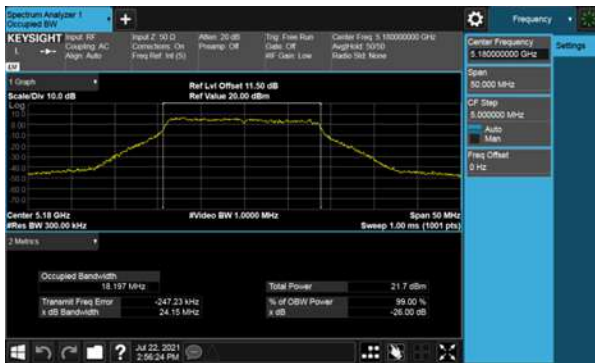

26dB Bandwidth
Beamforming, ANT D
Modulation Type: 802.11ac VHT20 (6.5Mbps)
CH36

Modulation Type: 802.11ac VHT40 (13.5Mbps)
CH38