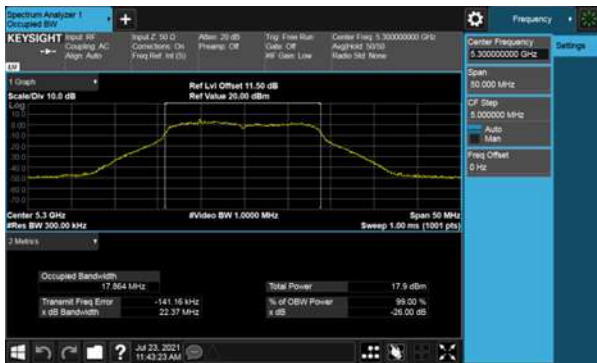

Modulation Type: 802.11ax HE40(14.6Mbps)
CH38

CH40

CH46

CH48

26dB Bandwidth
Beamforming, ANT E
Modulation Type: 802.11ax HE80(30.6Mbps)
CH42

26dB Bandwidth
Beamforming, ANT A
Modulation Type: 802.11ac VHT20 (6.5Mbps)
CH52

Modulation Type: 802.11ac VHT40 (13.5Mbps)
CH54

CH60

CH62

CH64

26dB Bandwidth
Beamforming, ANT A
Modulation Type: 802.11ac VHT80 (29.3Mbps)
CH58

26dB Bandwidth
Beamforming, ANT A
Modulation Type: 802.11ax HE20(7.3Mbps)
CH52