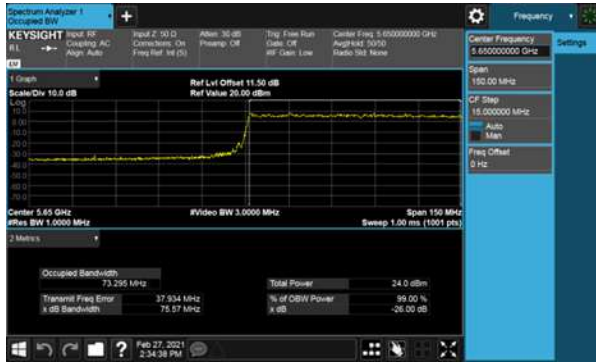

99% Bandwidth
Non-Beamforming, ANT B
Within 5470-5725MHz Band, Straddle Channel
Modulation Type: 802.11ax HE80(30.6Mbps)
CH138

99% Bandwidth
Non-Beamforming, ANT C
Within 5470-5725MHz Band, Straddle Channel
Modulation Type: 802.11a (6Mbps)
CH144

Modulation Type: 802.11ac VHT80 (29.3Mbps)
CH138

Modulation Type: 802.11ac VHT20 (6.5Mbps)
CH144

Modulation Type: 802.11ax HE20(7.3Mbps)
CH144

Modulation Type: 802.11ac VHT40 (29.3Mbps)
CH142

Modulation Type: 802.11ax HE40(14.6Mbps)
CH142

99% Bandwidth
Non-Beamforming, ANT C
Within 5470-5725MHz Band, Straddle Channel
Modulation Type: 802.11ax HE80(30.6Mbps)
CH138

99% Bandwidth
Non-Beamforming, ANT D
Within 5470-5725MHz Band, Straddle Channel
Modulation Type: 802.11a (6Mbps)
CH144