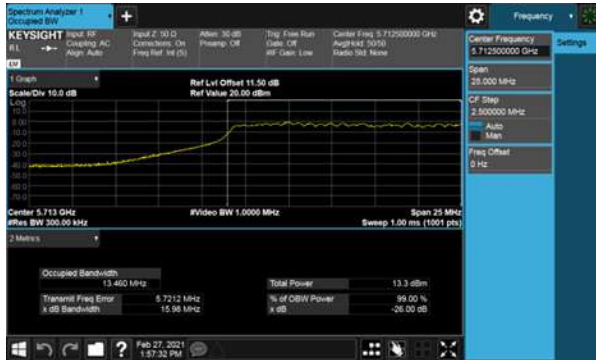

99% Bandwidth
Non-Beamforming, ANT B
Within 5470-5725MHz Band, Straddle Channel
Modulation Type: 802.11a (6Mbps)
CH144