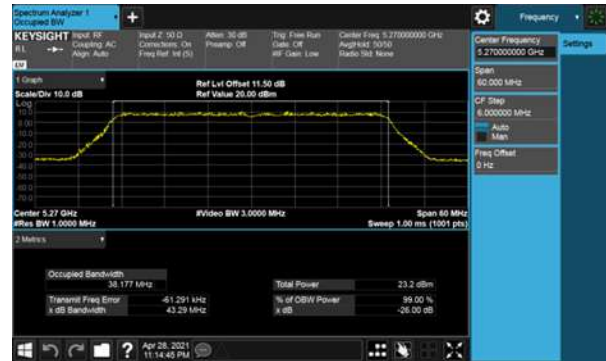

Modulation Type: 802.11ac VHT80 (29.3Mbps)
CH58

CH62

99% Bandwidth
Non-Beamforming, ANT C
Modulation Type: 802.11ax HE20(7.3Mbps)
CH52

Modulation Type: 802.11ax HE40(14.6Mbps)
CH54

CH60

CH62

CH64

99% Bandwidth
Non-Beamforming, ANT C
Modulation Type: 802.11ax HE80(30.6Mbps)
CH58