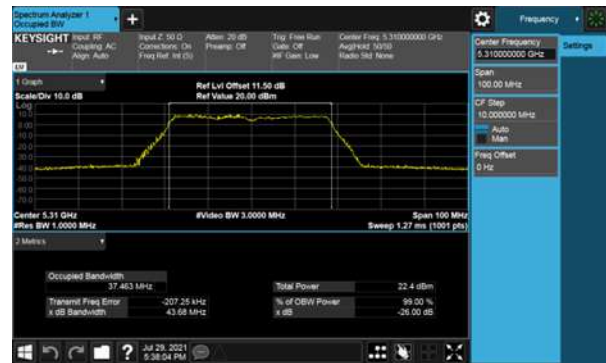

Modulation Type: 802.11ax HE40(14.6Mbps)
CH38

CH40

CH46

CH48

26dB Bandwidth
Beamforming, ANT E
Modulation Type: 802.11ax HE80(30.6Mbps)
CH42

26dB Bandwidth
Beamforming, ANT A
Modulation Type: 802.11ac VHT20 (6.5Mbps)
CH52

Modulation Type: 802.11ac VHT40 (13.5Mbps)
CH54

CH60

CH62

CH64

26dB Bandwidth
Beamforming, ANT A
Modulation Type: 802.11ac VHT80 (29.3Mbps)
CH58

26dB Bandwidth
Beamforming, ANT A
Modulation Type: 802.11ax HE20(7.3Mbps)
CH52