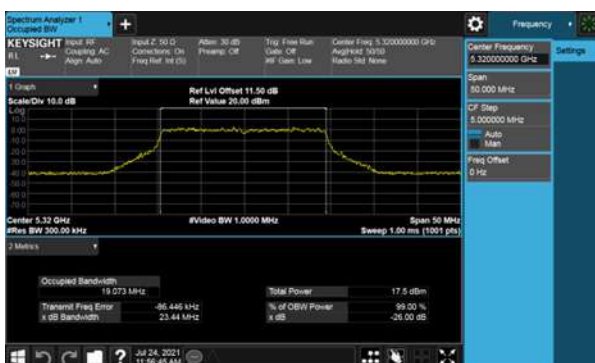

Modulation Type: 802.11ac VHT40 (13.5Mbps)
CH54

CH60

CH62

CH64

26dB Bandwidth
Beamforming, ANT B
Modulation Type: 802.11ac VHT80 (29.3Mbps)
CH58

26dB Bandwidth
Beamforming, ANT B
Modulation Type: 802.11ax HE20(7.3Mbps)
CH52

Modulation Type: 802.11ax HE40(14.6Mbps)
CH54

CH60

CH62

CH64

26dB Bandwidth
Beamforming, ANT B
Modulation Type: 802.11ax HE80(30.6Mbps)
CH58

26dB Bandwidth
Beamforming, ANT C
Modulation Type: 802.11ac VHT20 (6.5Mbps)
CH52

Modulation Type: 802.11ac VHT40 (13.5Mbps)
CH54

CH60

CH62

CH64

26dB Bandwidth
Beamforming, ANT C
Modulation Type: 802.11ac VHT80 (29.3Mbps)
CH58

26dB Bandwidth
Beamforming, ANT C
Modulation Type: 802.11ax HE20(7.3Mbps)
CH52