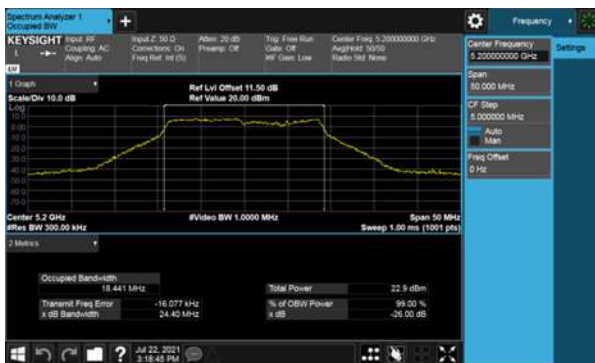

Modulation Type: 802.11ac VHT40 (13.5Mbps)
CH38

CH40

CH46

CH48

26dB Bandwidth
Beamforming, ANT A
Modulation Type: 802.11ac VHT80 (29.3Mbps)
CH42

26dB Bandwidth
Beamforming, ANT A
Modulation Type: 802.11ax HE20(7.3Mbps)
CH36

Modulation Type: 802.11ax HE40(14.6Mbps)
CH38

CH40

CH46

CH48

26dB Bandwidth
Beamforming, ANT A
Modulation Type: 802.11ax HE80(30.6Mbps)
CH42

26dB Bandwidth
Beamforming, ANT B
Modulation Type: 802.11ac VHT20 (6.5Mbps)
CH36

Modulation Type: 802.11ac VHT40 (13.5Mbps)
CH38

CH40

CH46

CH48

26dB Bandwidth
Beamforming, ANT B
Modulation Type: 802.11ac VHT80 (29.3Mbps)
CH42

26dB Bandwidth
Beamforming, ANT B
Modulation Type: 802.11ax HE20(7.3Mbps)
CH36