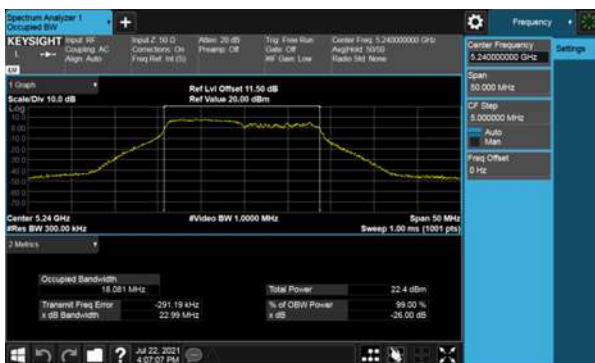

Modulation Type: 802.11ax HE40(14.6Mbps)
CH38

CH40

CH46

CH48

26dB Bandwidth
Beamforming, ANT A
Modulation Type: 802.11ax HE80(30.6Mbps)
CH42

26dB Bandwidth
Beamforming, ANT B
Modulation Type: 802.11ac VHT20 (6.5Mbps)
CH36

Modulation Type: 802.11ac VHT40 (13.5Mbps)
CH38

CH40

CH46

CH48

26dB Bandwidth
Beamforming, ANT B
Modulation Type: 802.11ac VHT80 (29.3Mbps)
CH42

26dB Bandwidth
Beamforming, ANT B
Modulation Type: 802.11ax HE20(7.3Mbps)
CH36

Modulation Type: 802.11ax HE40(14.6Mbps)
CH38

CH40

CH46

CH48

26dB Bandwidth
Beamforming, ANT B
Modulation Type: 802.11ax HE80(30.6Mbps)
CH42

26dB Bandwidth
Beamforming, ANT C
Modulation Type: 802.11ac VHT20 (6.5Mbps)
CH36