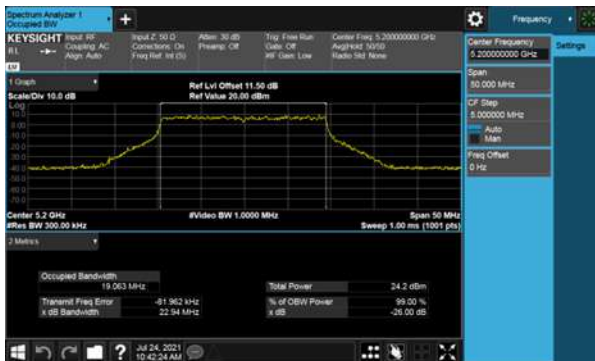

Modulation Type: 802.11ac VHT40 (13.5Mbps)
CH38

CH40

CH46

CH48

26dB Bandwidth
Beamforming, ANT B
Modulation Type: 802.11ac VHT80 (29.3Mbps)
CH42

26dB Bandwidth
Beamforming, ANT B
Modulation Type: 802.11ax HE20(7.3Mbps)
CH36

Modulation Type: 802.11ax HE40(14.6Mbps)
CH38

CH40

CH46

CH48

26dB Bandwidth
Beamforming, ANT B
Modulation Type: 802.11ax HE80(30.6Mbps)
CH42

26dB Bandwidth
Beamforming, ANT C
Modulation Type: 802.11ac VHT20 (6.5Mbps)
CH36