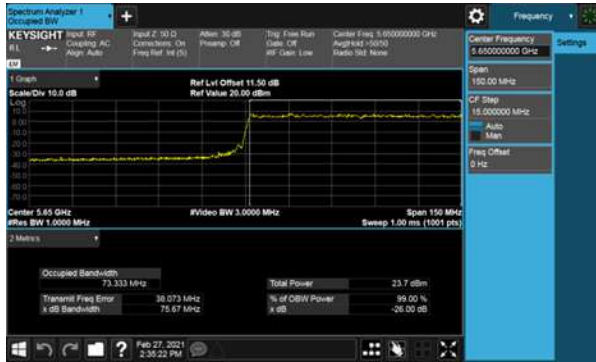

99% Bandwidth
Non-Beamforming, ANT C
Within 5470-5725MHz Band, Straddle Channel
Modulation Type: 802.11ax HE80(30.6Mbps)
CH138

99% Bandwidth
Non-Beamforming, ANT D
Within 5470-5725MHz Band, Straddle Channel
Modulation Type: 802.11a (6Mbps)
CH144

Modulation Type: 802.11ac VHT80 (29.3Mbps)
CH138

Modulation Type: 802.11ac VHT20 (6.5Mbps)
CH144

Modulation Type: 802.11ax HE20(7.3Mbps)
CH144

Modulation Type: 802.11ac VHT40 (29.3Mbps)
CH142

Modulation Type: 802.11ax HE40(14.6Mbps)
CH142

99% Bandwidth
Non-Beamforming, ANT D
Within 5470-5725MHz Band, Straddle Channel
Modulation Type: 802.11ax HE80(30.6Mbps)
CH138

99% Bandwidth
 Non-Beamforming, ANT E
 Within 5470-5725MHz Band, Straddle Channel
 Modulation Type: 802.11a (6Mbps)
 CH144