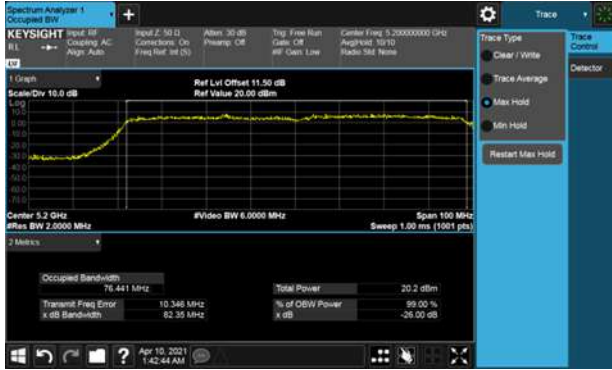

Straddle Channel, Extends across 5250MHz band
Modulation Type: 802. 11ac VHT160 (58.5Mbps)
CH50

Modulation Type: 802. 11ac VHT160 (58.5Mbps)
CH114

99% Bandwidth
Non-Beamforming, ANT B
Straddle Channel, Within 5150-5250MHz band
Modulation Type: 802. 11ac VHT160 (58.5Mbps)
CH50

Straddle Channel, Extends across 5250MHz band
Modulation Type: 802. 11ac VHT160 (58.5Mbps)
CH50

Modulation Type: 802. 11ac VHT160 (58.5Mbps)
CH114

99% Bandwidth
Non-Beamforming, ANT C
Straddle Channel, Within 5150-5250MHz band
Modulation Type: 802. 11ac VHT160 (58.5Mbps)
CH50