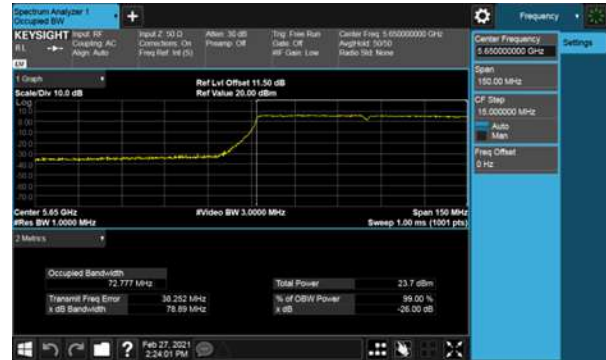

Straddle Channel, Extends across 5250MHz band
Modulation Type: 802. 11ac VHT160 (58.5Mbps)
CH50

Modulation Type: 802. 11ac VHT160 (58.5Mbps)
CH114

99% Bandwidth
 Non-Beamforming, ANT A
 Within 5470-5725MHz Band, Straddle Channel
 Modulation Type: 802.11a (6Mbps)
 CH144

Modulation Type: 802.11ac VHT80 (29.3Mbps)
 CH138

Modulation Type: 802.11ac VHT20 (6.5Mbps)
 CH144

Modulation Type: 802.11ax HE20(7.3Mbps)
 CH144

Modulation Type: 802.11ac VHT40 (29.3Mbps)
 CH142

Modulation Type: 802.11ax HE40(14.6Mbps)
 CH142