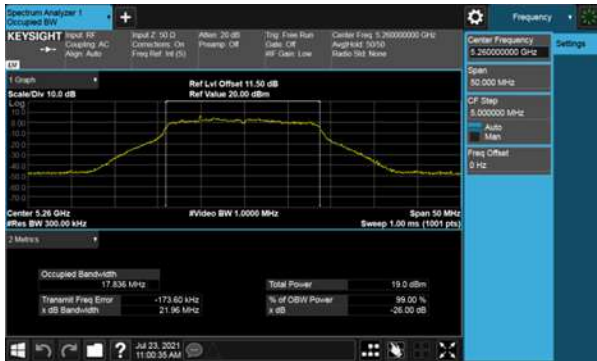

Modulation Type: 802.11ac VHT40 (13.5Mbps)
CH38

CH40

CH46

CH48

26dB Bandwidth
Beamforming, ANT E
Modulation Type: 802.11ac VHT80 (29.3Mbps)
CH42

26dB Bandwidth
Beamforming, ANT E
Modulation Type: 802.11ax HE20(7.3Mbps)
CH36

Modulation Type: 802.11ax HE40(14.6Mbps)
CH38

CH40

CH46

CH48

26dB Bandwidth
Beamforming, ANT E
Modulation Type: 802.11ax HE80(30.6Mbps)
CH42

26dB Bandwidth
Beamforming, ANT A
Modulation Type: 802.11ac VHT20 (6.5Mbps)
CH52

Modulation Type: 802.11ac VHT40 (13.5Mbps)
CH54

CH60

CH62

CH64

26dB Bandwidth
Beamforming, ANT A
Modulation Type: 802.11ac VHT80 (29.3Mbps)
CH58

26dB Bandwidth
Beamforming, ANT A
Modulation Type: 802.11ax HE20(7.3Mbps)
CH52