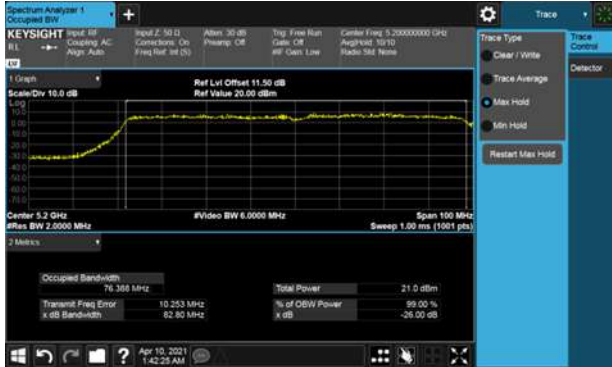

Straddle Channel, Extends across 5250MHz band
Modulation Type: 802. 11ac VHT160 (58.5Mbps)
CH50

Modulation Type: 802. 11ac VHT160 (58.5Mbps)
CH114

99% Bandwidth
Non-Beamforming, ANT C
Straddle Channel, Within 5150-5250MHz band
Modulation Type: 802. 11ac VHT160 (58.5Mbps)
CH50

Straddle Channel, Extends across 5250MHz band
Modulation Type: 802. 11ac VHT160 (58.5Mbps)
CH50

Modulation Type: 802. 11ac VHT160 (58.5Mbps)
CH114

99% Bandwidth
Non-Beamforming, ANT D
Straddle Channel, Within 5150-5250MHz band
Modulation Type: 802. 11ac VHT160 (58.5Mbps)
CH50

Straddle Channel, Extends across 5250MHz band
Modulation Type: 802. 11ac VHT160 (58.5Mbps)
CH50

Modulation Type: 802. 11ac VHT160 (58.5Mbps)
CH114

99% Bandwidth
Non-Beamforming, ANT E
Straddle Channel, Within 5150-5250MHz band
Modulation Type: 802. 11ac VHT160 (58.5Mbps)
CH50