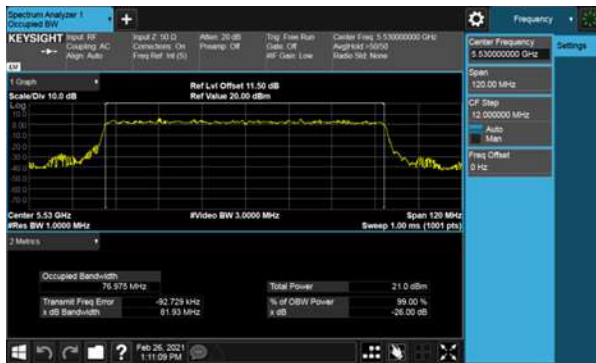

99% Bandwidth
Non-Beamforming, ANT E
Modulation Type: 802.11ax HE80(30.6Mbps)
CH106