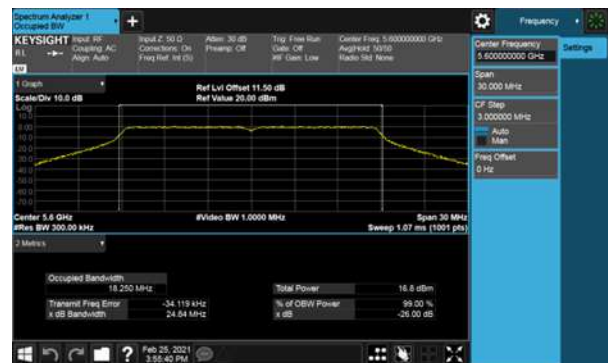

99% Bandwidth
Non-Beamforming, ANT B
Modulation Type: 802.11a (6Mbps)
CH100

Modulation Type: 802.11ac VHT20 (6.5Mbps)
CH100

CH120

CH120

CH140

CH140