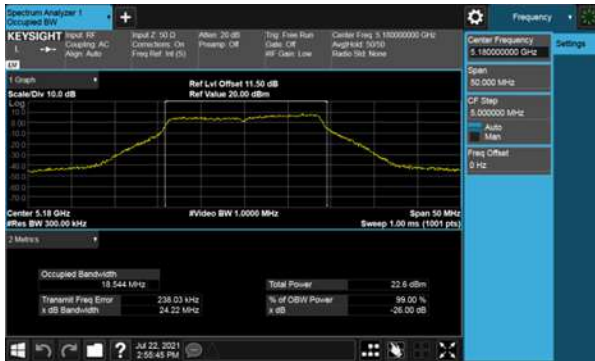

26dB Bandwidth
Beamforming, ANT C
Modulation Type: 802.11ac VHT20 (6.5Mbps)
CH36

Modulation Type: 802.11ac VHT40 (13.5Mbps)
CH38