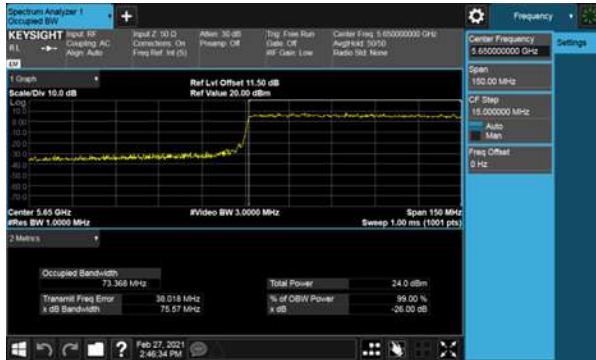

Modulation Type: 802.11ac VHT80 (29.3Mbps)
 CH138

Modulation Type: 802.11ac VHT20 (6.5Mbps)
 CH144

Modulation Type: 802.11ax HE20(7.3Mbps)
 CH144

Modulation Type: 802.11ac VHT40 (29.3Mbps)
 CH142

Modulation Type: 802.11ax HE40(14.6Mbps)
 CH142

99% Bandwidth
Non-Beamforming, ANT E
Within 5470-5725MHz Band, Straddle Channel
Modulation Type: 802.11ax HE80(30.6Mbps)
CH138

26dB Bandwidth
Beamforming, ANT A
Modulation Type: 802.11ac VHT20 (6.5Mbps)
CH36