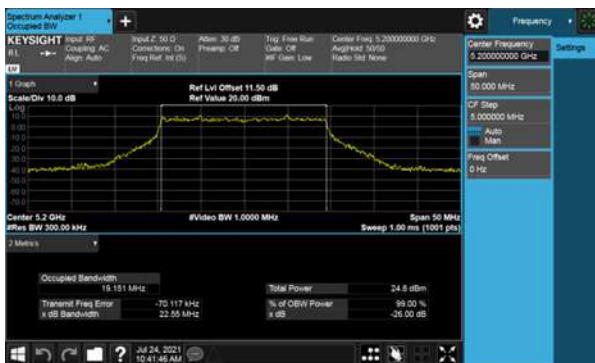

99% Bandwidth
Non-Beamforming, ANT E
Within 5470-5725MHz Band, Straddle Channel
Modulation Type: 802.11ax HE80(30.6Mbps)
CH138

26dB Bandwidth
Beamforming, ANT A
Modulation Type: 802.11ac VHT20 (6.5Mbps)
CH36

Modulation Type: 802.11ac VHT40 (13.5Mbps)
CH38

CH40

CH46

CH48

26dB Bandwidth
Beamforming, ANT A
Modulation Type: 802.11ac VHT80 (29.3Mbps)
CH42

26dB Bandwidth
Beamforming, ANT A
Modulation Type: 802.11ax HE20(7.3Mbps)
CH36

Modulation Type: 802.11ax HE40(14.6Mbps)
CH38

CH40

CH46

CH48

26dB Bandwidth
Beamforming, ANT A
Modulation Type: 802.11ax HE80(30.6Mbps)
CH42

26dB Bandwidth
Beamforming, ANT B
Modulation Type: 802.11ac VHT20 (6.5Mbps)
CH36