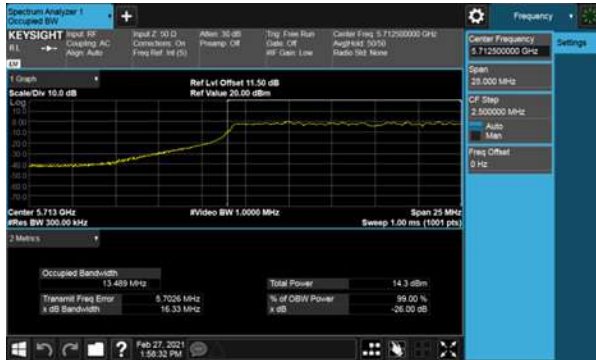

99% Bandwidth
Non-Beamforming, ANT D
Within 5470-5725MHz Band, Straddle Channel
Modulation Type: 802.11a (6Mbps)
CH144