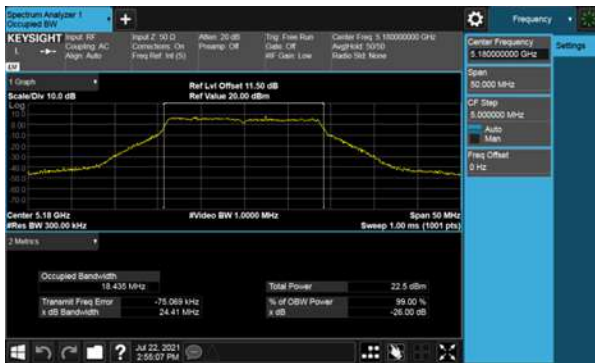

26dB Bandwidth
Beamforming, ANT B
Modulation Type: 802.11ac VHT20 (6.5Mbps)
CH36

Modulation Type: 802.11ac VHT40 (13.5Mbps)
CH38