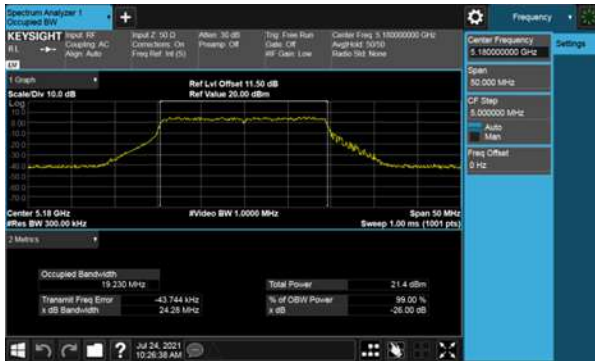

26dB Bandwidth
Beamforming, ANT A
Modulation Type: 802.11ax HE20(7.3Mbps)
CH36

Modulation Type: 802.11ax HE40(14.6Mbps)
CH38