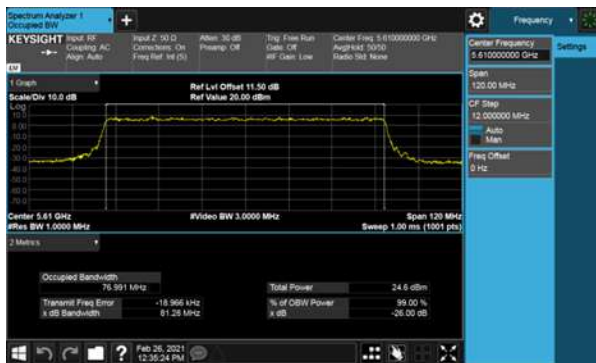

Modulation Type: 802.11ac VHT80 (29.3Mbps)
CH106

CH118

CH122

CH134

99% Bandwidth
Non-Beamforming, ANT A
Modulation Type: 802.11ax HE20(7.3Mbps)
CH100

Modulation Type: 802.11ax HE40(14.6Mbps)
CH102

CH120

CH118

CH140

CH134

99% Bandwidth
Non-Beamforming, ANT A
Modulation Type: 802.11ax HE80(30.6Mbps)
CH106

CH122

99% Bandwidth
Non-Beamforming, ANT B
Modulation Type: 802.11a (6Mbps)
CH100

Modulation Type: 802.11ac VHT20 (6.5Mbps)
CH100