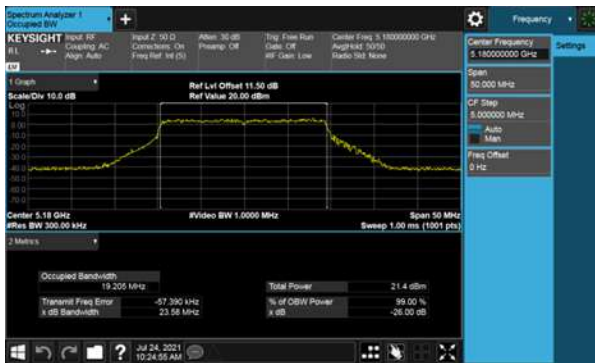

26dB Bandwidth
Beamforming, ANT E
Modulation Type: 802.11ax HE20(7.3Mbps)
CH36

Modulation Type: 802.11ax HE40(14.6Mbps)
CH38