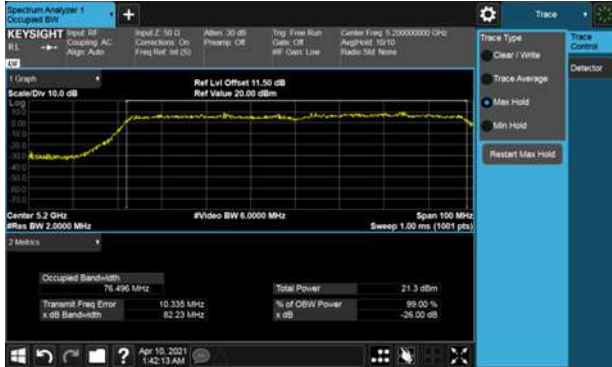

Straddle Channel, Extends across 5250MHz band
Modulation Type: 802. 11ac VHT160 (58.5Mbps)
CH50

Modulation Type: 802. 11ac VHT160 (58.5Mbps)
CH114

99% Bandwidth
Non-Beamforming, ANT D
Straddle Channel, Within 5150-5250MHz band
Modulation Type: 802. 11ac VHT160 (58.5Mbps)
CH50

Straddle Channel, Extends across 5250MHz band
Modulation Type: 802. 11ac VHT160 (58.5Mbps)
CH50

Modulation Type: 802. 11ac VHT160 (58.5Mbps)
CH114

99% Bandwidth
Non-Beamforming, ANT E
Straddle Channel, Within 5150-5250MHz band
Modulation Type: 802. 11ac VHT160 (58.5Mbps)
CH50

Straddle Channel, Extends across 5250MHz band
Modulation Type: 802. 11ac VHT160 (58.5Mbps)
CH50

Modulation Type: 802. 11ac VHT160 (58.5Mbps)
CH114

99% Bandwidth
 Non-Beamforming, ANT A
 Within 5470-5725MHz Band, Straddle Channel
 Modulation Type: 802.11a (6Mbps)
 CH144