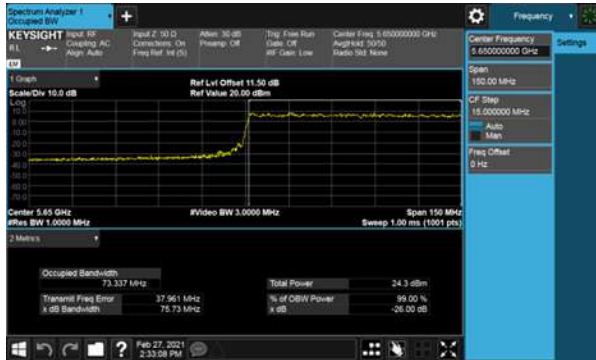

Straddle Channel, Extends across 5250MHz band
Modulation Type: 802. 11ac VHT160 (58.5Mbps)
CH50

Modulation Type: 802. 11ac VHT160 (58.5Mbps)
CH114

99% Bandwidth
 Non-Beamforming, ANT A
 Within 5470-5725MHz Band, Straddle Channel
 Modulation Type: 802.11a (6Mbps)
 CH144

Modulation Type: 802.11ac VHT80 (29.3Mbps)
 CH138

Modulation Type: 802.11ac VHT20 (6.5Mbps)
 CH144

Modulation Type: 802.11ax HE20(7.3Mbps)
 CH144

Modulation Type: 802.11ac VHT40 (29.3Mbps)
 CH142

Modulation Type: 802.11ax HE40(14.6Mbps)
 CH142

99% Bandwidth
Non-Beamforming, ANT A
Within 5470-5725MHz Band, Straddle Channel
Modulation Type: 802.11ax HE80(30.6Mbps)
CH138

99% Bandwidth
 Non-Beamforming, ANT B
 Within 5470-5725MHz Band, Straddle Channel
 Modulation Type: 802.11a (6Mbps)
 CH144