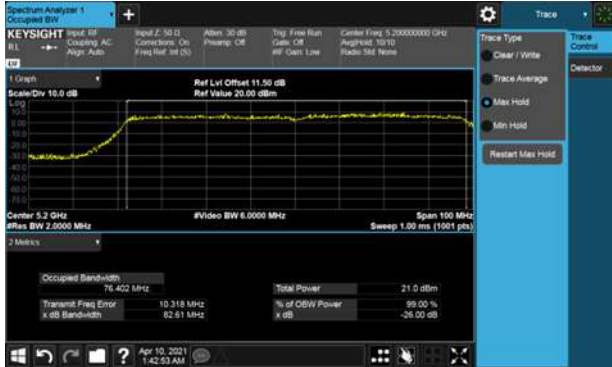

Modulation Type: 802.11ac VHT80 (29.3Mbps)
CH106

CH118

CH122

CH134

99% Bandwidth
Non-Beamforming, ANT E
Modulation Type: 802.11ax HE20(7.3Mbps)
CH100

Modulation Type: 802.11ax HE40(14.6Mbps)
CH102

CH120

CH118

CH140

CH134

99% Bandwidth
Non-Beamforming, ANT E
Modulation Type: 802.11ax HE80(30.6Mbps)
CH106

CH122

99% Bandwidth
Non-Beamforming, ANT A
Straddle Channel, Within 5150-5250MHz band
Modulation Type: 802. 11ac VHT160 (58.5Mbps)
CH50

Straddle Channel, Extends across 5250MHz band
Modulation Type: 802. 11ac VHT160 (58.5Mbps)
CH50

Modulation Type: 802. 11ac VHT160 (58.5Mbps)
CH114

99% Bandwidth
Non-Beamforming, ANT B
Straddle Channel, Within 5150-5250MHz band
Modulation Type: 802. 11ac VHT160 (58.5Mbps)
CH50