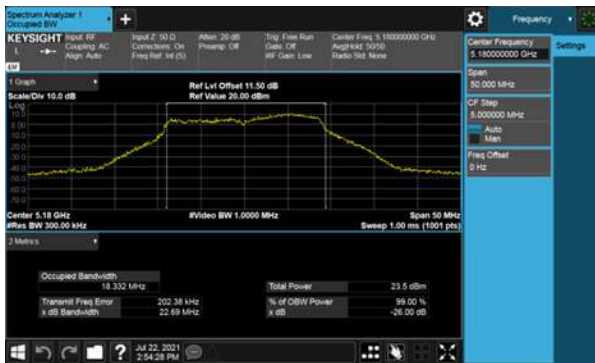

26dB Bandwidth
Beamforming, ANT A
Modulation Type: 802.11ac VHT20 (6.5Mbps)
CH36

Modulation Type: 802.11ac VHT40 (13.5Mbps)
CH38