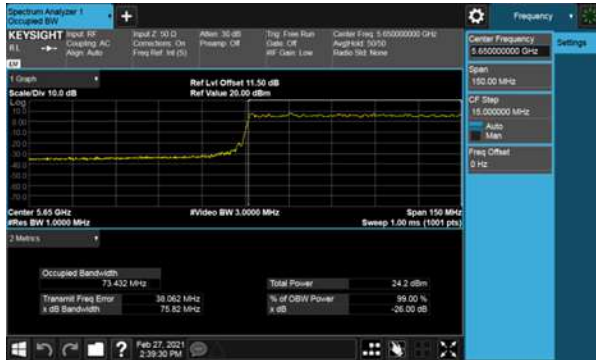

26dB Bandwidth
Non-Beamforming, ANT D
Within 5470-5725MHz Band, Straddle Channel
Modulation Type: 802.11ax HE80(30.6Mbps)
CH138