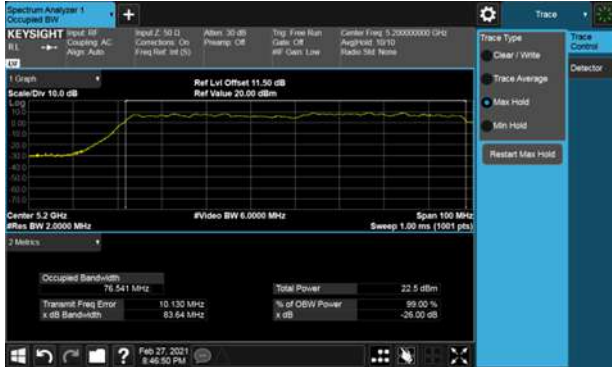

Straddle Channel, Extends across 5250MHz band
Modulation Type: 802. 11ac VHT160 (58.5Mbps)
CH50

Modulation Type: 802. 11ac VHT160 (58.5Mbps)
CH114

26dB Bandwidth
Non-Beamforming, ANT D
Straddle Channel, Within 5150-5250MHz band
Modulation Type: 802. 11ac VHT160 (58.5Mbps)
CH50