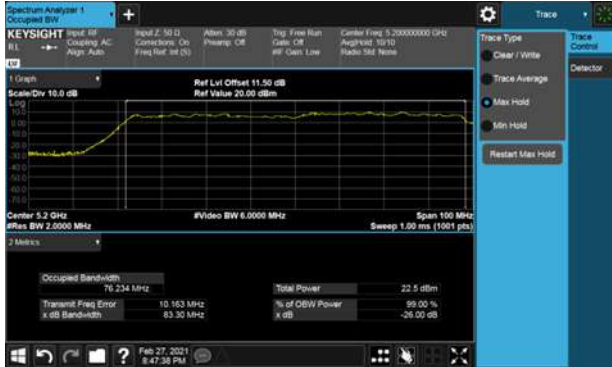

Straddle Channel, Extends across 5250MHz band
 Modulation Type: 802. 11ac VHT160 (58.5Mbps)
 CH50

Modulation Type: 802. 11ac VHT160 (58.5Mbps)
 CH114

26dB Bandwidth
Non-Beamforming, ANT C
Straddle Channel, Within 5150-5250MHz band
Modulation Type: 802. 11ac VHT160 (58.5Mbps)
CH50

Straddle Channel, Extends across 5250MHz band
Modulation Type: 802. 11ac VHT160 (58.5Mbps)
CH50

Modulation Type: 802. 11ac VHT160 (58.5Mbps)
CH114

26dB Bandwidth
Non-Beamforming, ANT D
Straddle Channel, Within 5150-5250MHz band
Modulation Type: 802. 11ac VHT160 (58.5Mbps)
CH50