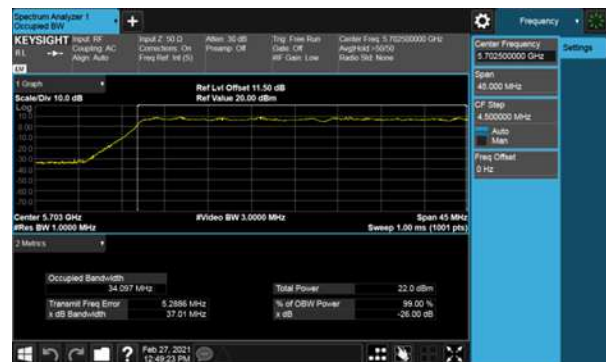

Modulation Type: 802.11ac VHT80 (29.3Mbps)
CH138

Modulation Type: 802.11ac VHT20 (6.5Mbps)
CH144

Modulation Type: 802.11ax HE20(7.3Mbps)
CH144

Modulation Type: 802.11ac VHT40 (29.3Mbps)
CH142

Modulation Type: 802.11ax HE40(14.6Mbps)
CH142