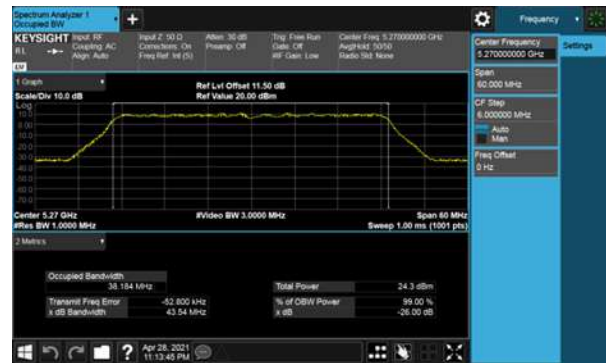

Modulation Type: 802.11ac VHT80 (29.3Mbps)
CH58

CH62

26dB Bandwidth
Non-Beamforming, ANT A
Modulation Type: 802.11ax HE20(7.3Mbps)
CH52

Modulation Type: 802.11ax HE40(14.6Mbps)
CH54

CH60

CH62

CH64

26dB Bandwidth
Non-Beamforming, ANT A
Modulation Type: 802.11ax HE80(30.6Mbps)
CH58