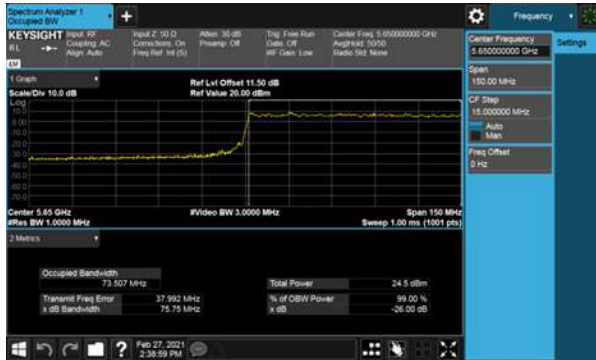

Modulation Type: 802.11ac VHT80 (29.3Mbps)
CH138

Modulation Type: 802.11ac VHT20 (6.5Mbps)
CH144

Modulation Type: 802.11ax HE20(7.3Mbps)
CH144

Modulation Type: 802.11ac VHT40 (29.3Mbps)
CH142

Modulation Type: 802.11ax HE40(14.6Mbps)
CH142

26dB Bandwidth
Non-Beamforming, ANT C
Within 5470-5725MHz Band, Straddle Channel
Modulation Type: 802.11ax HE80(30.6Mbps)
CH138

26dB Bandwidth
 Non-Beamforming, ANT D
 Within 5470-5725MHz Band, Straddle Channel
 Modulation Type: 802.11a (6Mbps)
 CH144