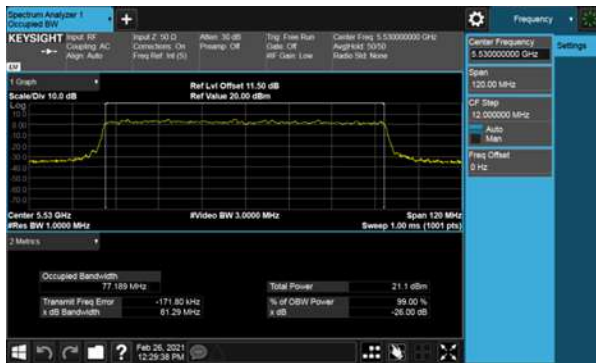

26dB Bandwidth
Non-Beamforming, ANT A
Modulation Type: 802.11ax HE80(30.6Mbps)
CH106