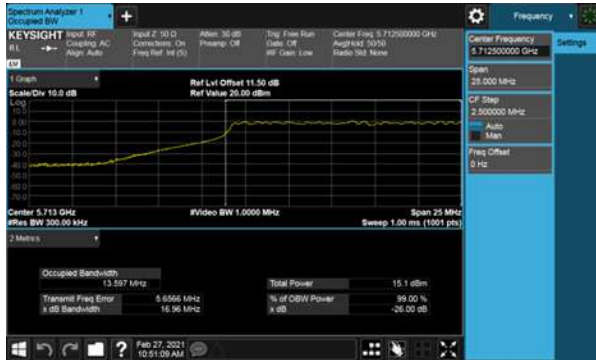

26dB Bandwidth
Non-Beamforming, ANT C
Within 5470-5725MHz Band, Straddle Channel
Modulation Type: 802.11a (6Mbps)
CH144