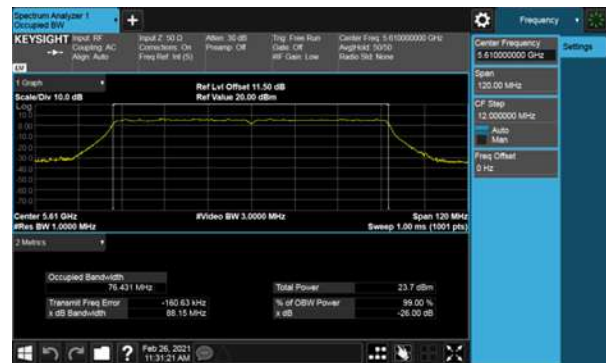

CH120

CH120

CH140

CH140

26dB Bandwidth
Non-Beamforming, ANT D
Modulation Type: 802.11ac VHT40 (13.5Mbps)
CH102

Modulation Type: 802.11ac VHT80 (29.3Mbps)
CH106

CH118

CH122