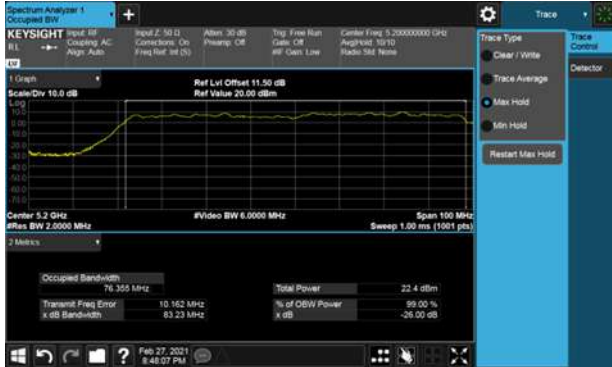

Straddle Channel, Extends across 5250MHz band
Modulation Type: 802. 11ac VHT160 (58.5Mbps)
CH50

Modulation Type: 802. 11ac VHT160 (58.5Mbps)
CH114

26dB Bandwidth
 Non-Beamforming, ANT B
 Straddle Channel, Within 5150-5250MHz band
 Modulation Type: 802. 11ac VHT160 (58.5Mbps)
 CH50

Straddle Channel, Extends across 5250MHz band
 Modulation Type: 802. 11ac VHT160 (58.5Mbps)
 CH50

Modulation Type: 802. 11ac VHT160 (58.5Mbps)
 CH114

26dB Bandwidth
Non-Beamforming, ANT C
Straddle Channel, Within 5150-5250MHz band
Modulation Type: 802. 11ac VHT160 (58.5Mbps)
CH50