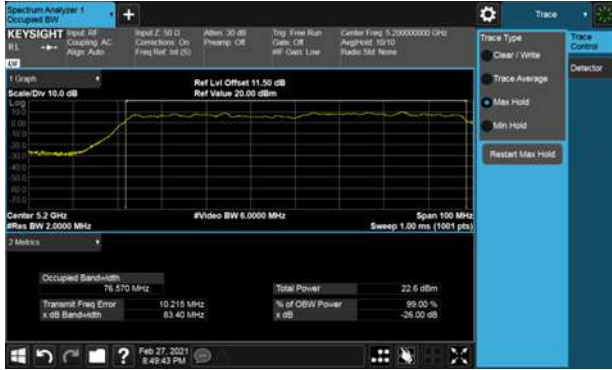

Straddle Channel, Extends across 5250MHz band
Modulation Type: 802. 11ac VHT160 (58.5Mbps)
CH50

Modulation Type: 802. 11ac VHT160 (58.5Mbps)
CH114

26dB Bandwidth
Non-Beamforming, ANT E
Straddle Channel, Within 5150-5250MHz band
Modulation Type: 802. 11ac VHT160 (58.5Mbps)
CH50

Straddle Channel, Extends across 5250MHz band
Modulation Type: 802. 11ac VHT160 (58.5Mbps)
CH50

Modulation Type: 802. 11ac VHT160 (58.5Mbps)
CH114

26dB Bandwidth
 Non-Beamforming, ANT A
 Within 5470-5725MHz Band, Straddle Channel
 Modulation Type: 802.11a (6Mbps)
 CH144