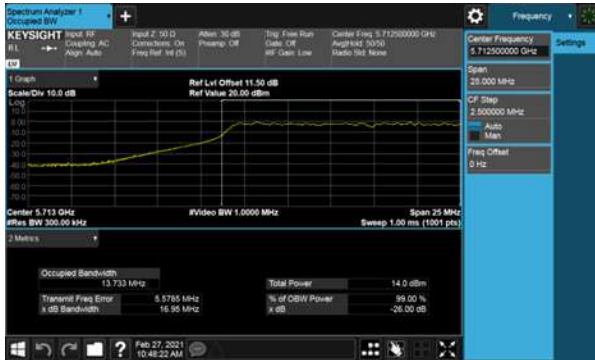

Straddle Channel, Extends across 5250MHz band
Modulation Type: 802. 11ac VHT160 (58.5Mbps)
CH50

Modulation Type: 802. 11ac VHT160 (58.5Mbps)
CH114

26dB Bandwidth
 Non-Beamforming, ANT A
 Within 5470-5725MHz Band, Straddle Channel
 Modulation Type: 802.11a (6Mbps)
 CH144

Modulation Type: 802.11ac VHT80 (29.3Mbps)
 CH138

Modulation Type: 802.11ac VHT20 (6.5Mbps)
 CH144

Modulation Type: 802.11ax HE20(7.3Mbps)
 CH144

Modulation Type: 802.11ac VHT40 (29.3Mbps)
 CH142

Modulation Type: 802.11ax HE40(14.6Mbps)
 CH142