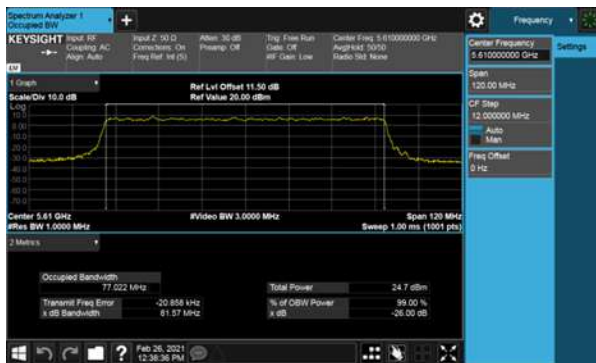

26dB Bandwidth
Non-Beamforming, ANT D
Modulation Type: 802.11ax HE80(30.6Mbps)
CH106

CH122