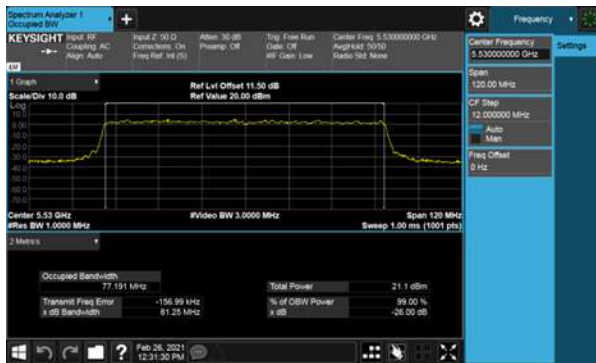

CH140

CH134

26dB Bandwidth
Non-Beamforming, ANT C
Modulation Type: 802.11ax HE80(30.6Mbps)
CH106

CH122

26dB Bandwidth
Non-Beamforming, ANT D
Modulation Type: 802.11a (6Mbps)
CH100

Modulation Type: 802.11ac VHT20 (6.5Mbps)
CH100