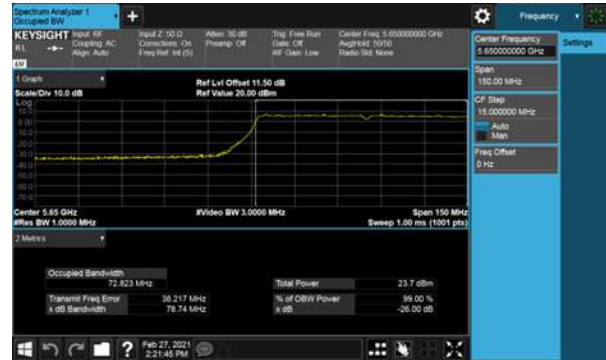

26dB Bandwidth
Non-Beamforming, ANT B
Within 5470-5725MHz Band, Straddle Channel
Modulation Type: 802.11ax HE80(30.6Mbps)
CH138

26dB Bandwidth
Non-Beamforming, ANT C
Within 5470-5725MHz Band, Straddle Channel
Modulation Type: 802.11a (6Mbps)
CH144

Modulation Type: 802.11ac VHT80 (29.3Mbps)
CH138

Modulation Type: 802.11ac VHT20 (6.5Mbps)
CH144

Modulation Type: 802.11ax HE20(7.3Mbps)
CH144

Modulation Type: 802.11ac VHT40 (29.3Mbps)
CH142

Modulation Type: 802.11ax HE40(14.6Mbps)
CH142