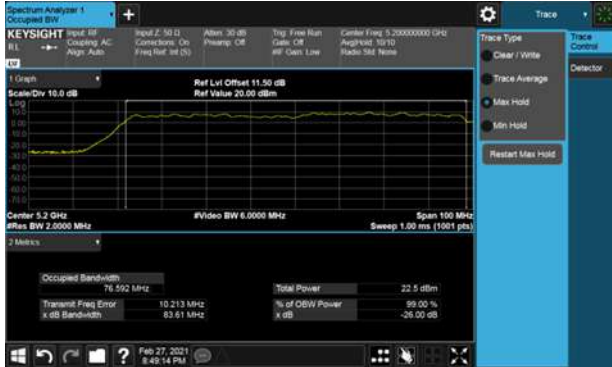

CH140

CH134

26dB Bandwidth
Non-Beamforming, ANT E
Modulation Type: 802.11ax HE80(30.6Mbps)
CH106

CH122

26dB Bandwidth
Non-Beamforming, ANT A
Straddle Channel, Within 5150-5250MHz band
Modulation Type: 802. 11ac VHT160 (58.5Mbps)
CH50