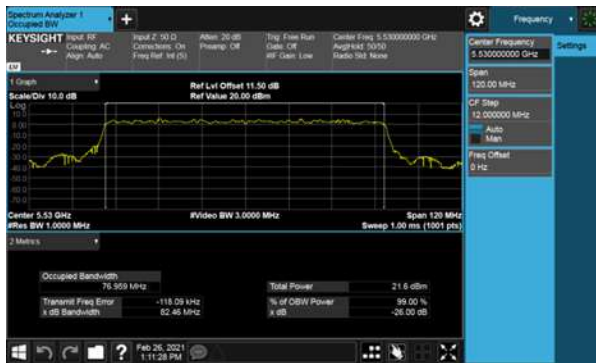

26dB Bandwidth
Non-Beamforming, ANT E
Modulation Type: 802.11ax HE80(30.6Mbps)
CH106