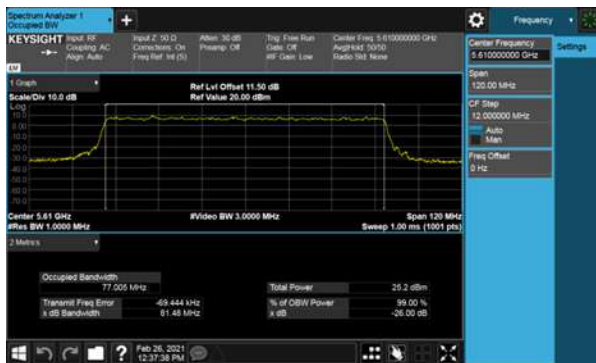

CH140

CH134

26dB Bandwidth
Non-Beamforming, ANT C
Modulation Type: 802.11ax HE80(30.6Mbps)
CH106

CH122

26dB Bandwidth
Non-Beamforming, ANT D
Modulation Type: 802.11a (6Mbps)
CH100

Modulation Type: 802.11ac VHT20 (6.5Mbps)
CH100