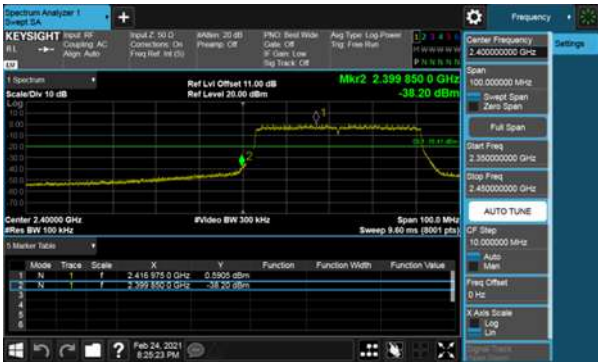

Modulation Type: 802.11ax HE20, CH06

Non-Beamforming, ANT E
Modulation Type: 802.11ax HE20, CH11

Non-Beamforming, ANT E

Modulation Type: 802.11ax HE40, CH03

Modulation Type: 802.11ax HE40, CH06

Non-Beamforming, ANT E
Modulation Type: 802.11ax HE40, CH09