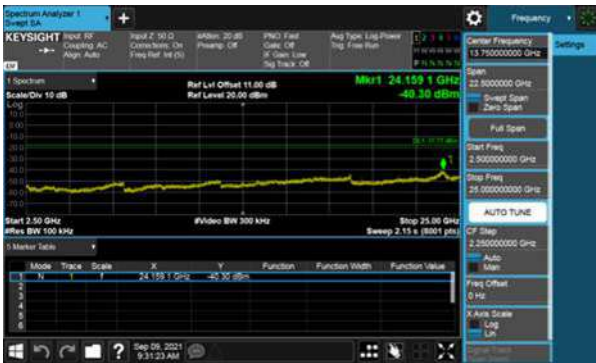

Beamforming, ANT B

Modulation Type: 802.11n HT20, CH01

Modulation Type: 802.11n HT20, CH06

Beamforming, ANT B

Modulation Type: 802.11n HT20, CH11

Beamforming, ANT B

Modulation Type: 802.11n HT40, CH03

Modulation Type: 802.11n HT40, CH06