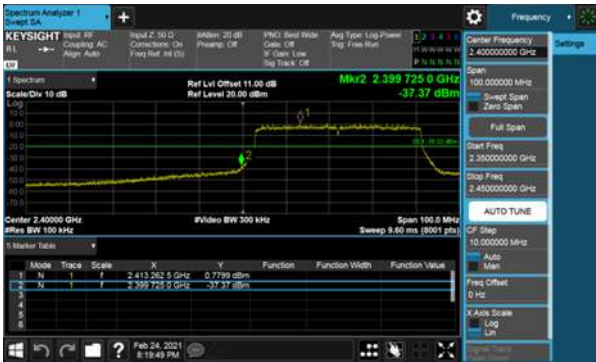

Modulation Type: 802.11ax HE20, CH06

Non-Beamforming, ANT B
Modulation Type: 802.11ax HE20, CH11

Non-Beamforming, ANT B

Modulation Type: 802.11ax HE40, CH03

Modulation Type: 802.11ax HE40, CH06

Non-Beamforming, ANT B