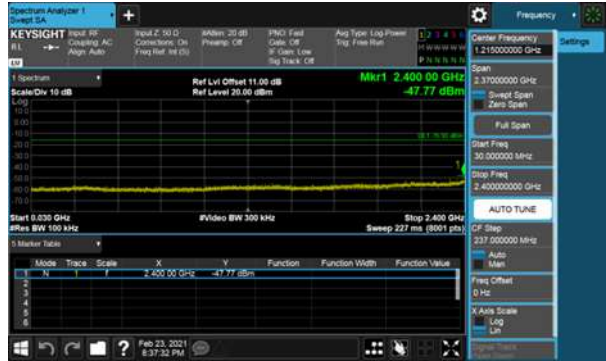

Non-Beamforming, ANT B
Modulation Type: 802.11g, CH 11

Non-Beamforming, ANT B

Modulation Type: 802.11n HT20, CH01

Modulation Type: 802.11n HT20, CH06

Non-Beamforming, ANT B
Modulation Type: 802.11n HT20, CH11