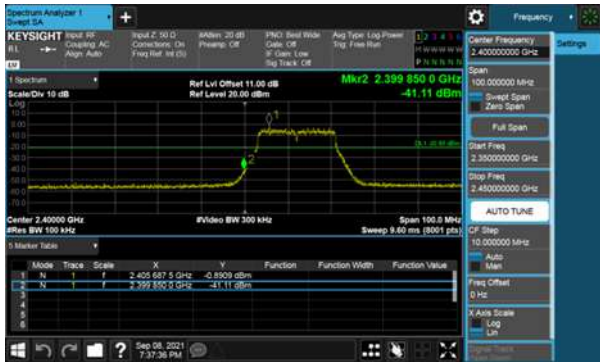

Modulation Type: 802.11ax HE40, CH03

Modulation Type: 802.11ax HE40, CH06

Beamforming, ANT B

Modulation Type: 802.11ax HE40, CH09

Beamforming, ANT C

Modulation Type: 802.11n HT20, CH01

Modulation Type: 802.11n HT20, CH06