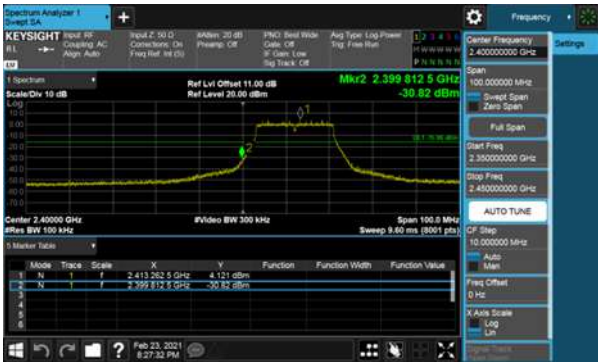

Non-Beamforming, ANT B
Modulation Type: 802.11g, CH 11

Non-Beamforming, ANT B

Modulation Type: 802.11n HT20, CH01

Modulation Type: 802.11n HT20, CH06

Non-Beamforming, ANT B
Modulation Type: 802.11n HT20, CH11