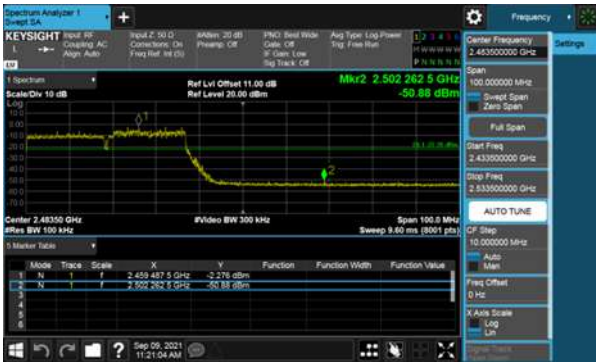

Beamforming, ANT B

Modulation Type: 802.11n HT40, CH09