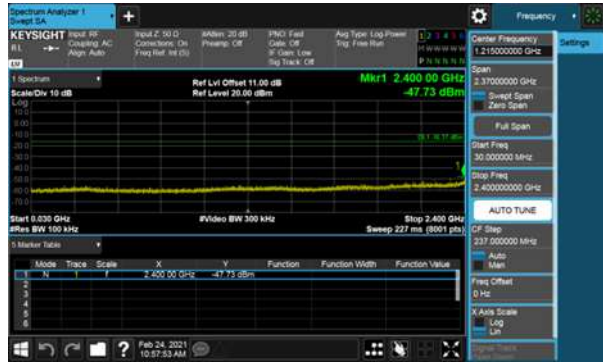

Non-Beamforming, ANT B
Modulation Type: 802.11ax HE20, CH01

Modulation Type: 802.11ax HE20, CH06