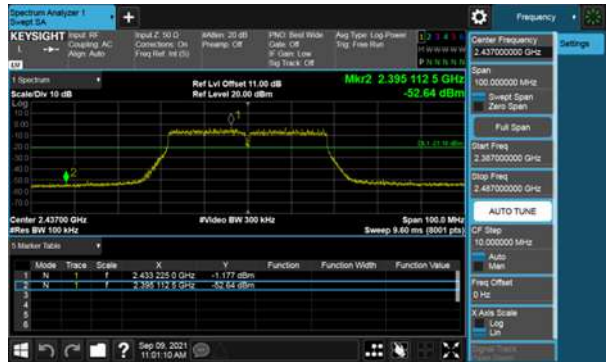

Beamforming, ANT B

Modulation Type: 802.11n HT20, CH01

Modulation Type: 802.11n HT20, CH06

Beamforming, ANT B

Modulation Type: 802.11n HT20, CH11

Beamforming, ANT B

Modulation Type: 802.11n HT40, CH03

Modulation Type: 802.11n HT40, CH06