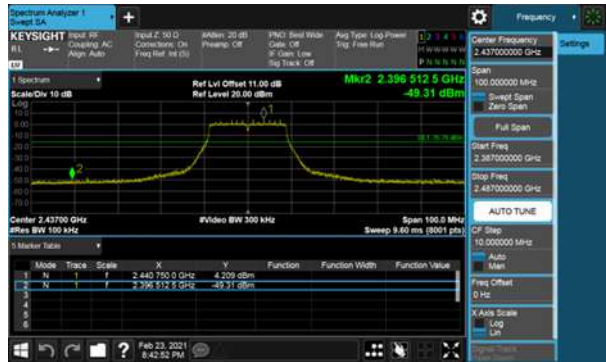

Modulation Type: 802.11g, CH 06

Non-Beamforming, ANT E
Modulation Type: 802.11g, CH 11

Non-Beamforming, ANT E

Modulation Type: 802.11n HT20, CH01

Modulation Type: 802.11n HT20, CH06

Non-Beamforming, ANT E
Modulation Type: 802.11n HT20, CH11