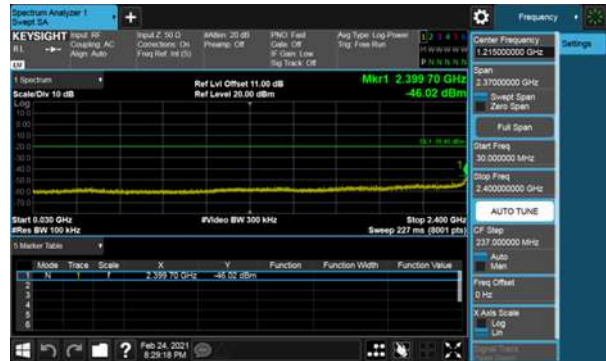

Modulation Type: 802.11ax HE20, CH06

Non-Beamforming, ANT B
Modulation Type: 802.11ax HE20, CH11

Non-Beamforming, ANT B

Modulation Type: 802.11ax HE40, CH03

Modulation Type: 802.11ax HE40, CH06

Non-Beamforming, ANT B