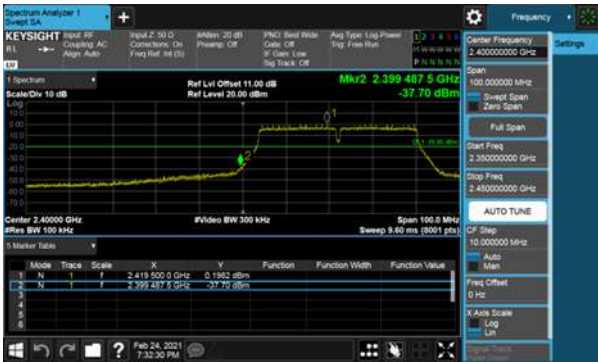

Non-Beamforming, ANT B

Modulation Type: 802.11n HT40, CH03

Modulation Type: 802.11n HT40, CH06