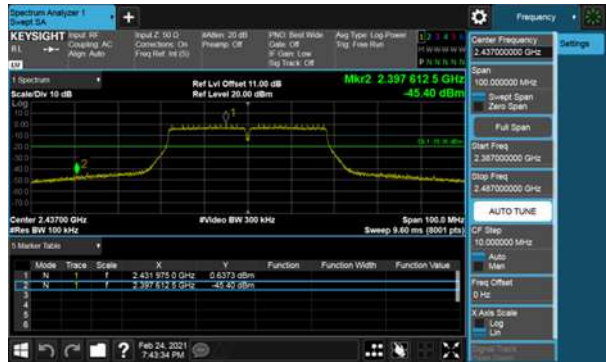

Non-Beamforming, ANT B

Modulation Type: 802.11n HT40, CH03

Modulation Type: 802.11n HT40, CH06