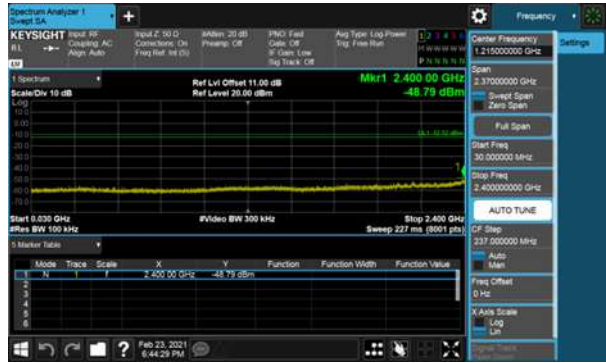

Non-Beamforming, ANT D
Modulation Type: 802.11b, CH 01

Modulation Type: 802.11b, CH 06