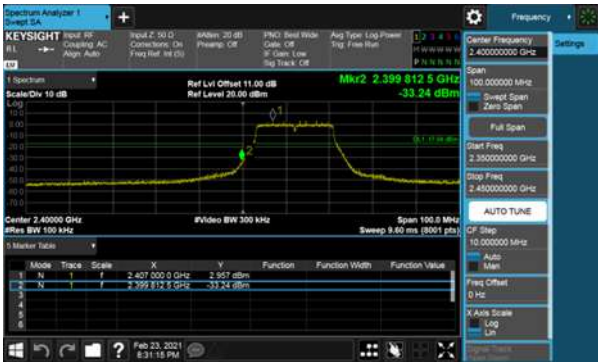

Modulation Type: 802.11g, CH 06

Non-Beamforming, ANT D
Modulation Type: 802.11g, CH 11

Non-Beamforming, ANT D

Modulation Type: 802.11n HT20, CH01

Modulation Type: 802.11n HT20, CH06

Non-Beamforming, ANT D
Modulation Type: 802.11n HT20, CH11