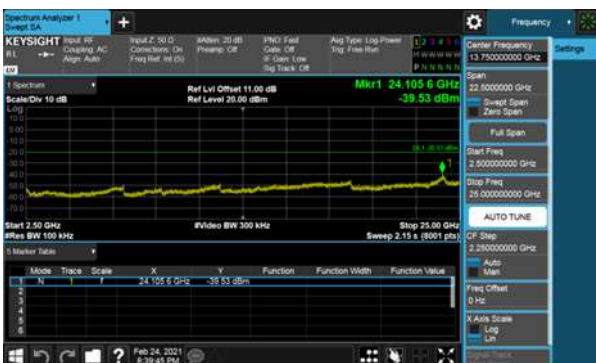

Non-Beamforming, ANT C

Modulation Type: 802.11ax HE40, CH09