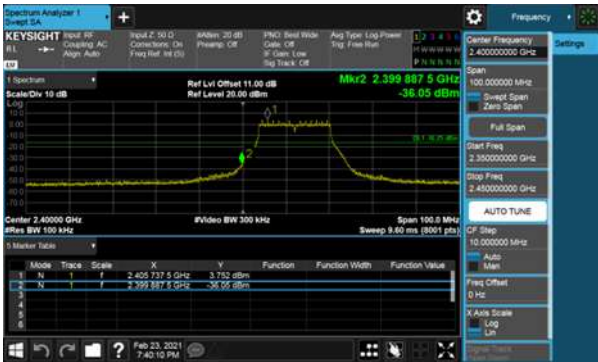

Non-Beamforming, ANT E
Modulation Type: 802.11g, CH 01

Modulation Type: 802.11g, CH 06