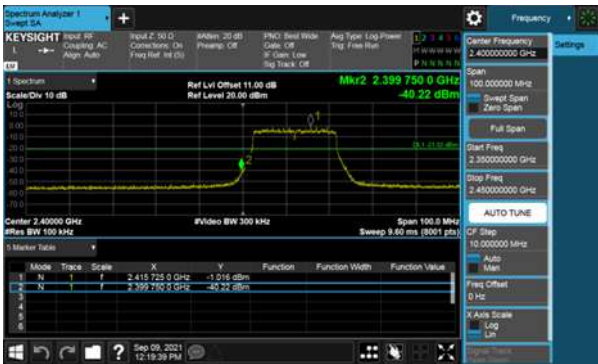

Beamforming, ANT C
Modulation Type: 802.11ax HE20, CH01

Modulation Type: 802.11ax HE20, CH06