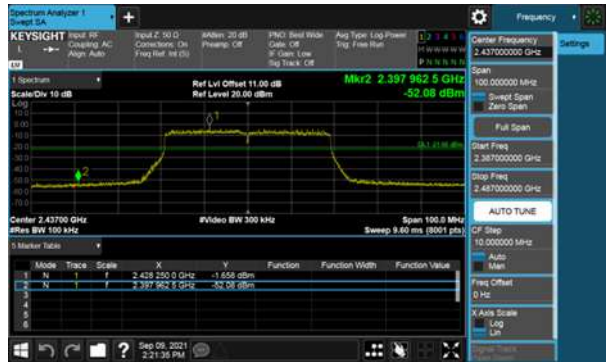

Modulation Type: 802.11ax HE20, CH06

Beamforming, ANT C

Modulation Type: 802.11ax HE20, CH11

Beamforming, ANT C

Modulation Type: 802.11ax HE40, CH03

Modulation Type: 802.11ax HE40, CH06

Beamforming, ANT C

Modulation Type: 802.11ax HE40, CH09