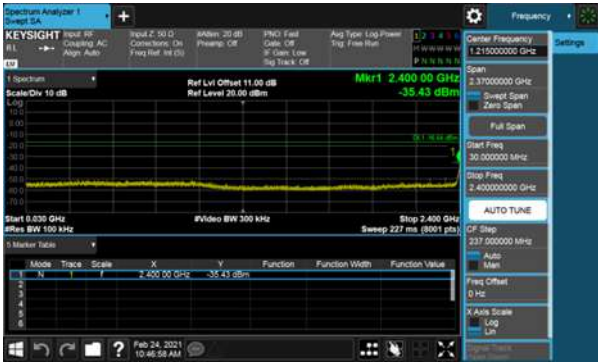

Non-Beamforming, ANT B
Modulation Type: 802.11ax HE20, CH01

Modulation Type: 802.11ax HE20, CH06