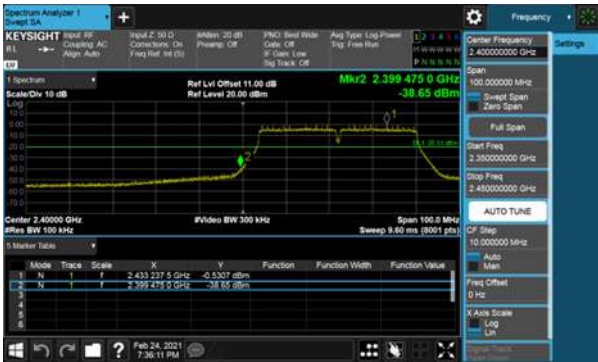

Non-Beamforming, ANT D

Modulation Type: 802.11n HT40, CH03

Modulation Type: 802.11n HT40, CH06