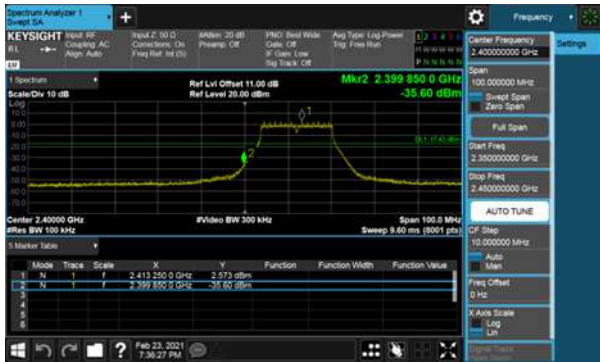

Modulation Type: 802.11g, CH 06