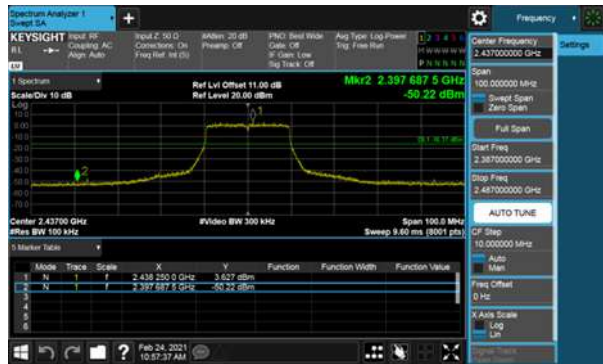

Non-Beamforming, ANT B
Modulation Type: 802.11ax HE20, CH01

Modulation Type: 802.11ax HE20, CH06