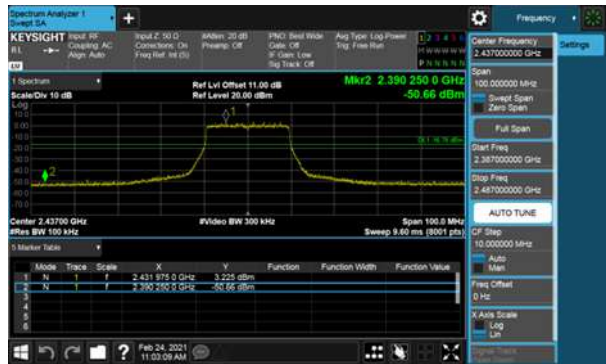

Non-Beamforming, ANT E
Modulation Type: 802.11ax HE20, CH01

Modulation Type: 802.11ax HE20, CH06