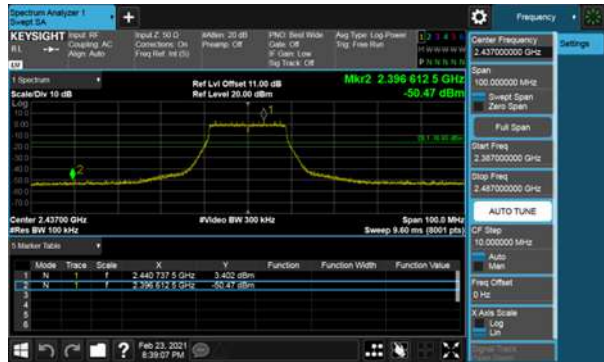

Modulation Type: 802.11g, CH 06

Non-Beamforming, ANT C
Modulation Type: 802.11g, CH 11

Non-Beamforming, ANT C

Modulation Type: 802.11n HT20, CH01

Modulation Type: 802.11n HT20, CH06

Non-Beamforming, ANT C
Modulation Type: 802.11n HT20, CH11