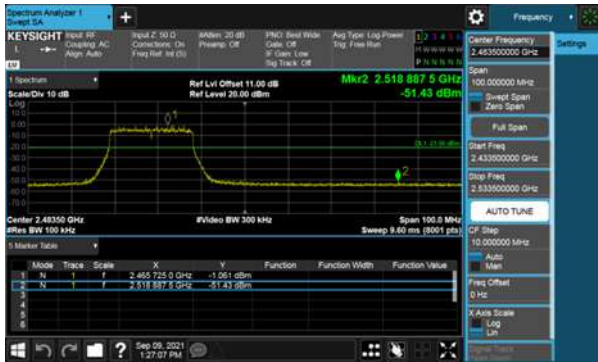

Beamforming, ANT C

Modulation Type: 802.11ax HE20, CH11