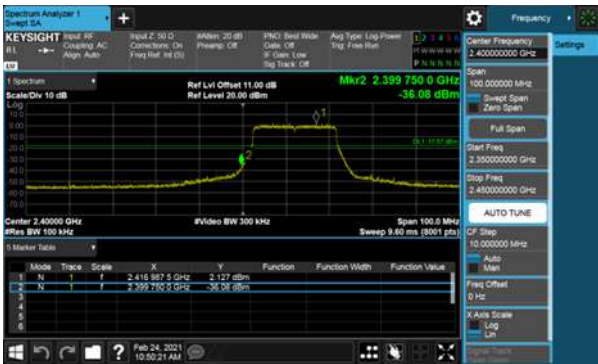

Non-Beamforming, ANT D
Modulation Type: 802.11ax HE20, CH01

Modulation Type: 802.11ax HE20, CH06