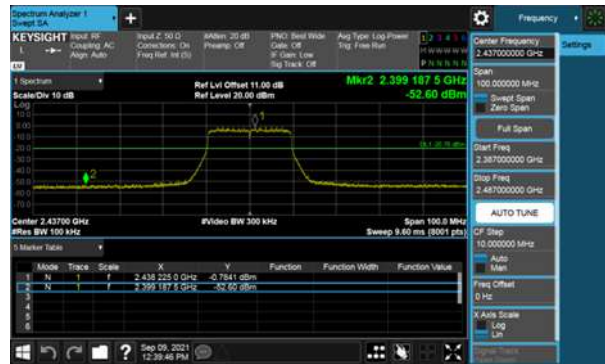

Beamforming, ANT C
Modulation Type: 802.11ax HE20, CH01

Modulation Type: 802.11ax HE20, CH06