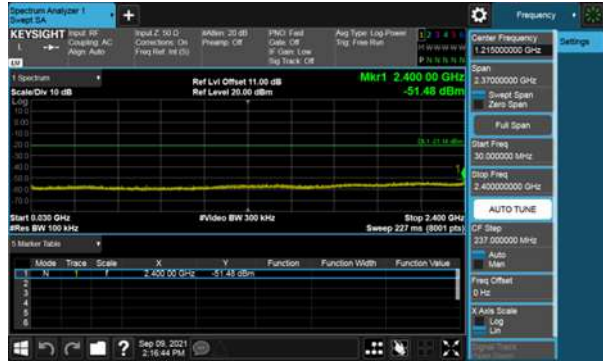

Modulation Type: 802.11ax HE40, CH06