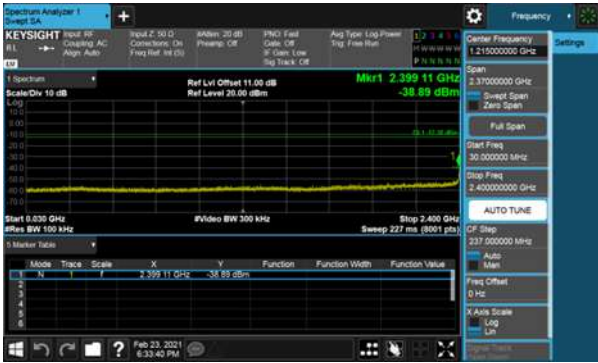

Non-Beamforming, ANT C
Modulation Type: 802.11b, CH 01

Modulation Type: 802.11b, CH 06