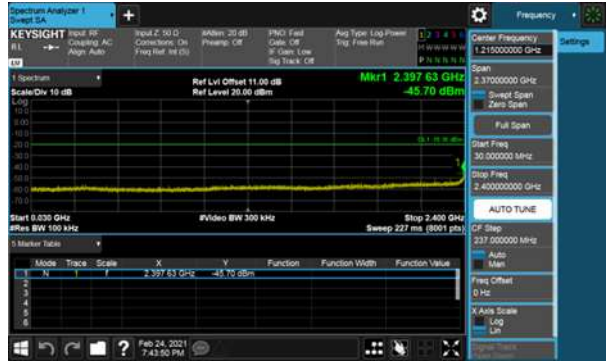

Non-Beamforming, ANT B

Modulation Type: 802.11n HT40, CH03

Modulation Type: 802.11n HT40, CH06