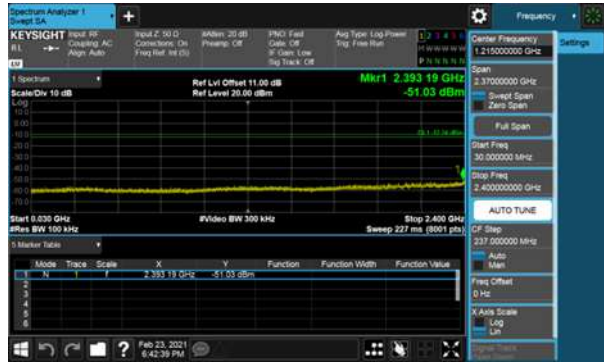

Non-Beamforming, ANT C
Modulation Type: 802.11b, CH 01

Modulation Type: 802.11b, CH 06