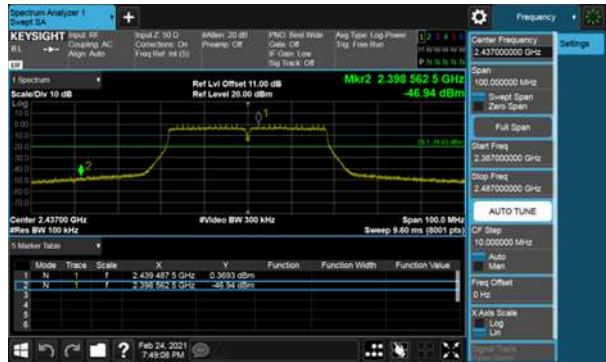

Modulation Type: 802.11n HT40, CH06