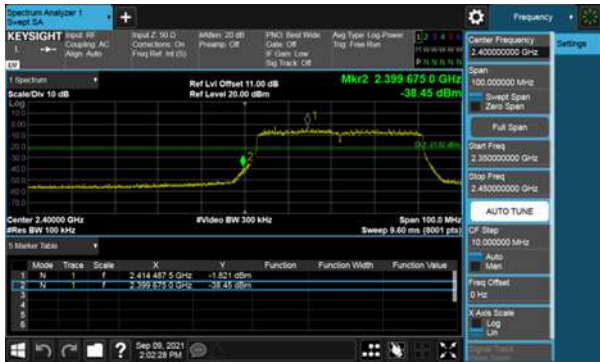

Modulation Type: 802.11ax HE20, CH06

Beamforming, ANT C

Modulation Type: 802.11ax HE20, CH11

Beamforming, ANT C

Modulation Type: 802.11ax HE40, CH03

Modulation Type: 802.11ax HE40, CH06

Beamforming, ANT C

Modulation Type: 802.11ax HE40, CH09