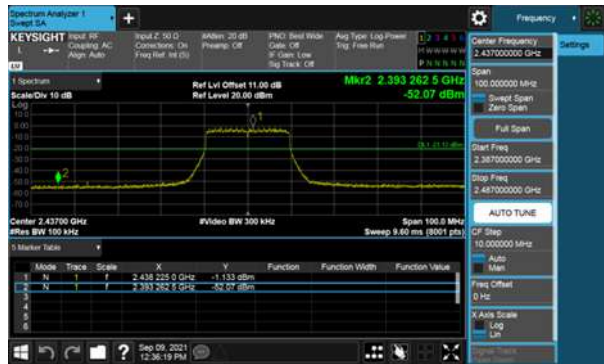

Beamforming, ANT B

Modulation Type: 802.11n HT40, CH09

Beamforming, ANT B
Modulation Type: 802.11ax HE20, CH01

Modulation Type: 802.11ax HE20, CH06

Beamforming, ANT B

Modulation Type: 802.11ax HE20, CH11

Beamforming, ANT B