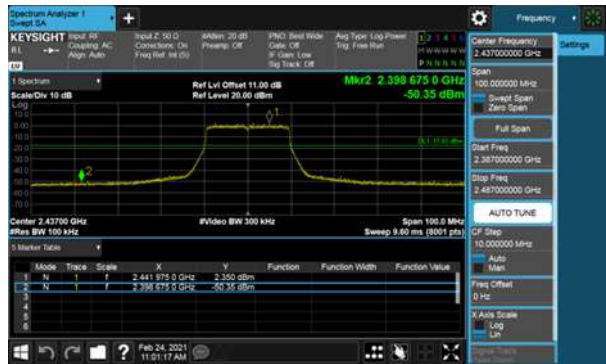

Non-Beamforming, ANT D
Modulation Type: 802.11ax HE20, CH01

Modulation Type: 802.11ax HE20, CH06