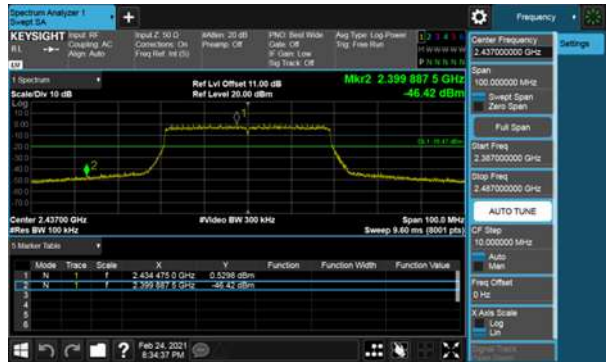

Modulation Type: 802.11ax HE20, CH06

Non-Beamforming, ANT E
Modulation Type: 802.11ax HE20, CH11

Non-Beamforming, ANT E

Modulation Type: 802.11ax HE40, CH03

Modulation Type: 802.11ax HE40, CH06

Non-Beamforming, ANT E
Modulation Type: 802.11ax HE40, CH09