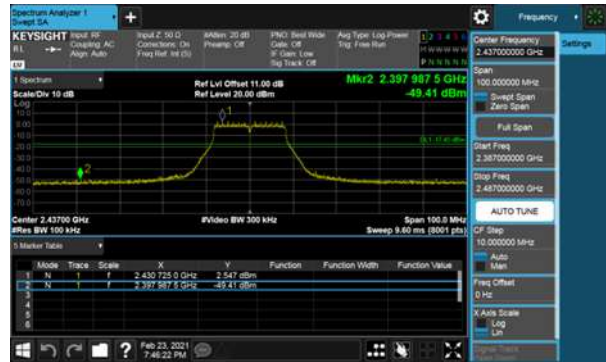

Modulation Type: 802.11g, CH 06