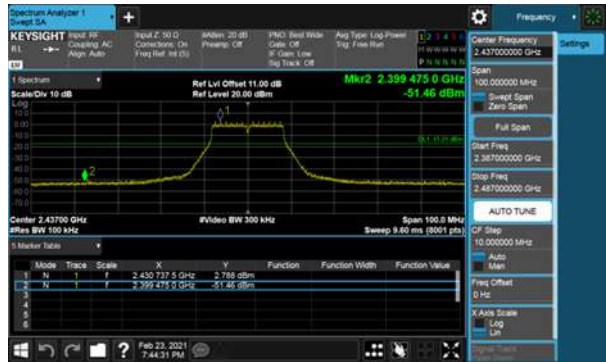

Modulation Type: 802.11g, CH 06