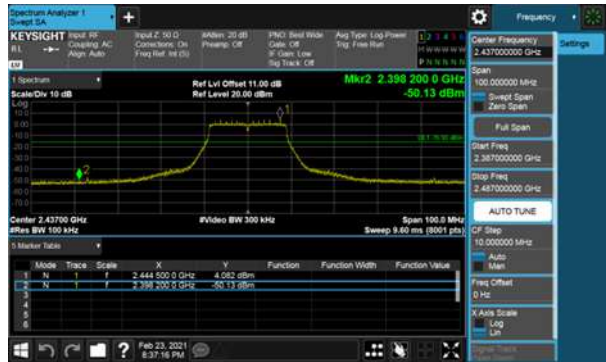

Non-Beamforming, ANT B
Modulation Type: 802.11g, CH 11

Non-Beamforming, ANT B

Modulation Type: 802.11n HT20, CH01

Modulation Type: 802.11n HT20, CH06

Non-Beamforming, ANT B
Modulation Type: 802.11n HT20, CH11