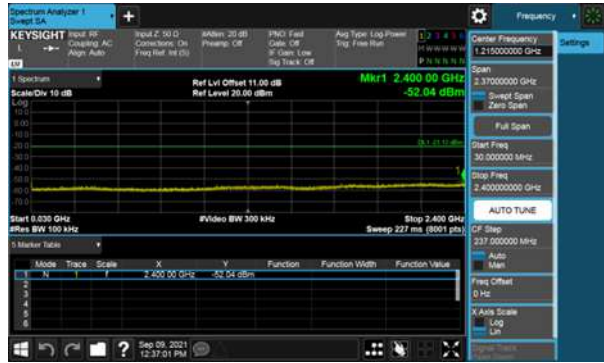

Beamforming, ANT B

Modulation Type: 802.11n HT40, CH09

Beamforming, ANT B
Modulation Type: 802.11ax HE20, CH01

Modulation Type: 802.11ax HE20, CH06

Beamforming, ANT B

Modulation Type: 802.11ax HE20, CH11

Beamforming, ANT B