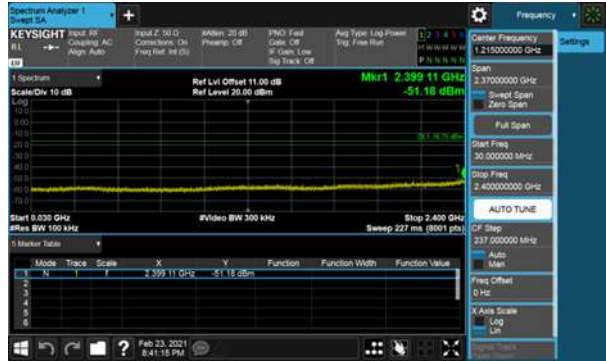

Modulation Type: 802.11g, CH 06

Non-Beamforming, ANT D
Modulation Type: 802.11g, CH 11

Non-Beamforming, ANT D

Modulation Type: 802.11n HT20, CH01

Modulation Type: 802.11n HT20, CH06

Non-Beamforming, ANT D
Modulation Type: 802.11n HT20, CH11