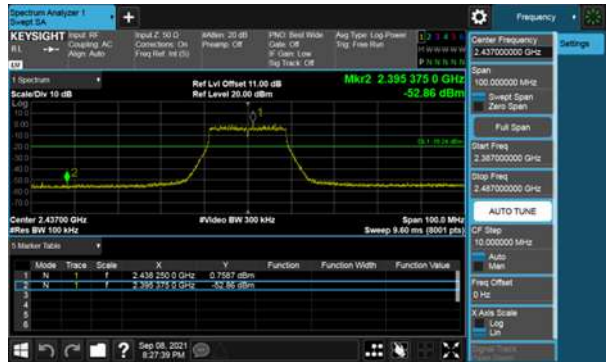

Modulation Type: 802.11ax HE40, CH03

Modulation Type: 802.11ax HE40, CH06

Beamforming, ANT B

Modulation Type: 802.11ax HE40, CH09

Beamforming, ANT C

Modulation Type: 802.11n HT20, CH01

Modulation Type: 802.11n HT20, CH06