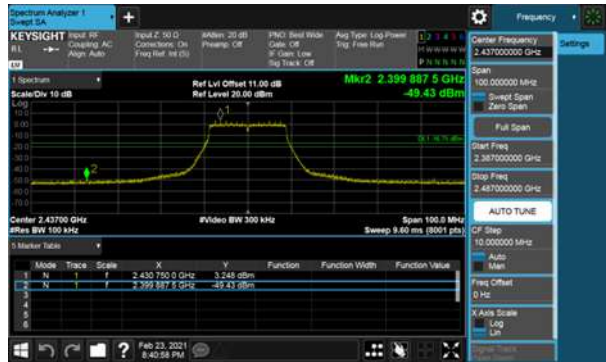

Modulation Type: 802.11g, CH 06

Non-Beamforming, ANT D
Modulation Type: 802.11g, CH 11

Non-Beamforming, ANT D

Modulation Type: 802.11n HT20, CH01

Modulation Type: 802.11n HT20, CH06

Non-Beamforming, ANT D
Modulation Type: 802.11n HT20, CH11