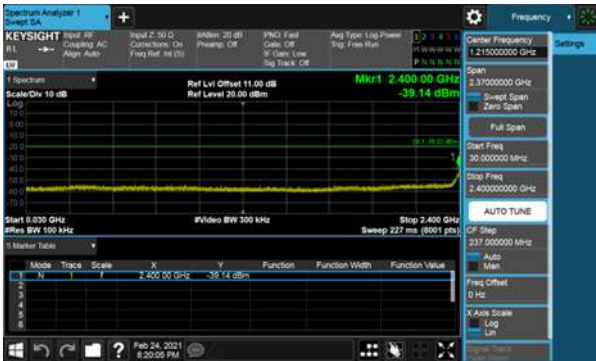

Modulation Type: 802.11ax HE20, CH06

Non-Beamforming, ANT B
Modulation Type: 802.11ax HE20, CH11

Non-Beamforming, ANT B

Modulation Type: 802.11ax HE40, CH03

Modulation Type: 802.11ax HE40, CH06

Non-Beamforming, ANT B