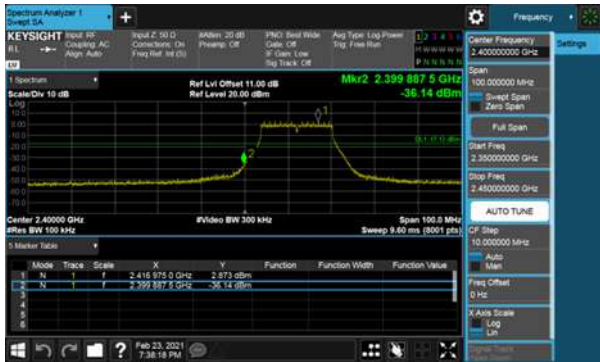

Modulation Type: 802.11g, CH 06