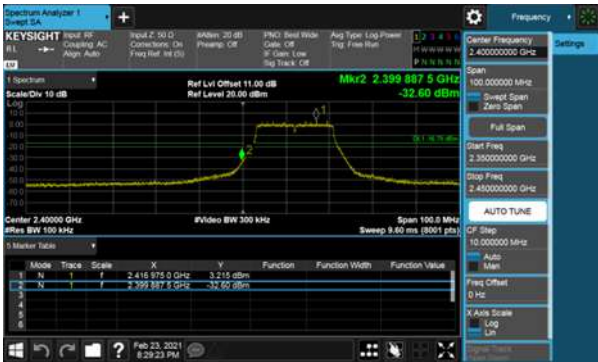

Modulation Type: 802.11g, CH 06

Non-Beamforming, ANT C
Modulation Type: 802.11g, CH 11

Non-Beamforming, ANT C

Modulation Type: 802.11n HT20, CH01

Modulation Type: 802.11n HT20, CH06

Non-Beamforming, ANT C
Modulation Type: 802.11n HT20, CH11