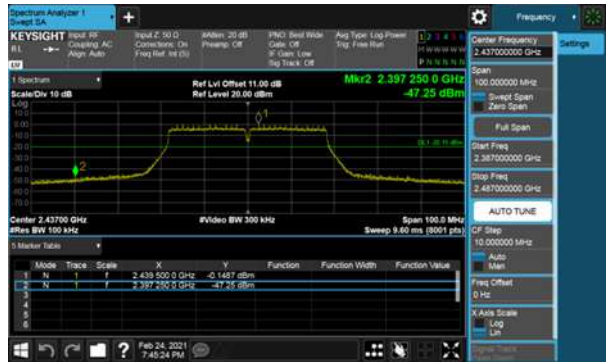

Modulation Type: 802.11n HT40, CH06