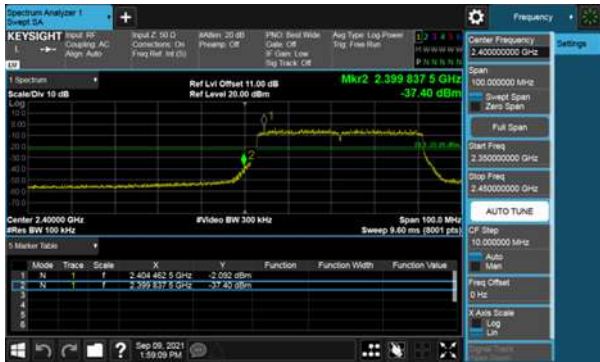

Modulation Type: 802.11ax HE40, CH06