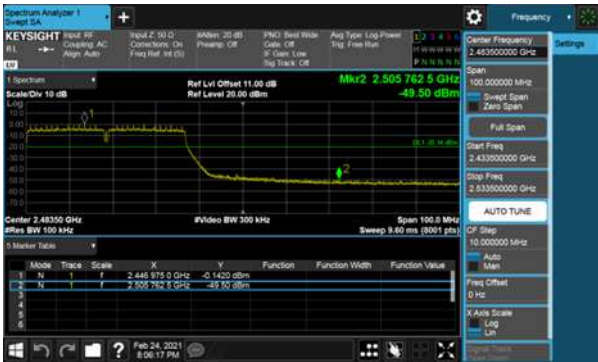

Non-Beamforming, ANT D

Modulation Type: 802.11n HT40, CH03

Modulation Type: 802.11n HT40, CH06

Non-Beamforming, ANT D
Modulation Type: 802.11n HT40, CH09

Non-Beamforming, ANT D
Modulation Type: 802.11ax HE20, CH01