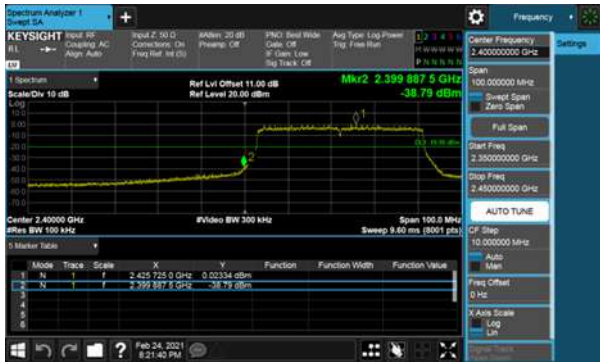

Modulation Type: 802.11ax HE20, CH06

Non-Beamforming, ANT C
Modulation Type: 802.11ax HE20, CH11

Non-Beamforming, ANT C

Modulation Type: 802.11ax HE40, CH03

Modulation Type: 802.11ax HE40, CH06

Non-Beamforming, ANT C