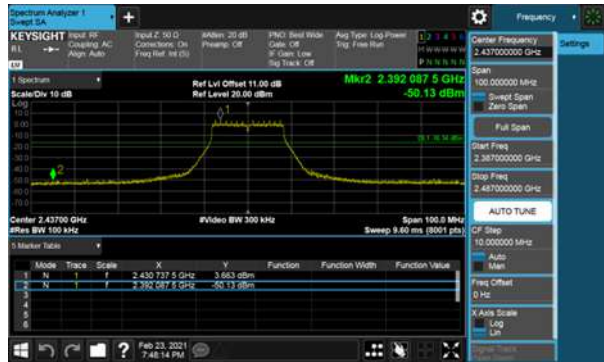

Non-Beamforming, ANT E
Modulation Type: 802.11g, CH 01

Modulation Type: 802.11g, CH 06