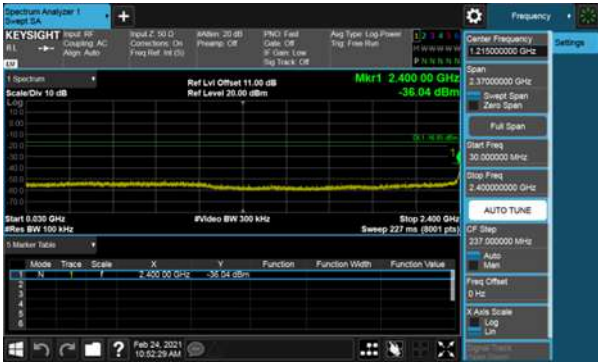

Non-Beamforming, ANT E
Modulation Type: 802.11ax HE20, CH01

Modulation Type: 802.11ax HE20, CH06