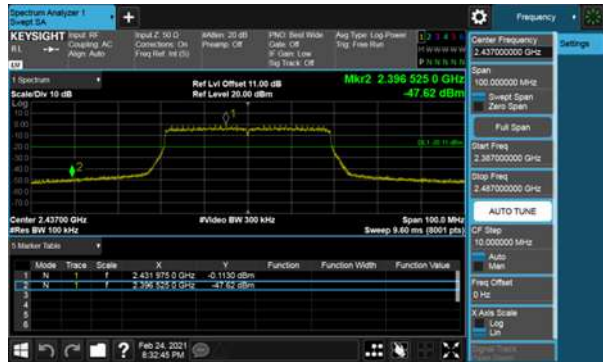

Modulation Type: 802.11ax HE20, CH06

Non-Beamforming, ANT D
Modulation Type: 802.11ax HE20, CH11

Non-Beamforming, ANT D

Modulation Type: 802.11ax HE40, CH03

Modulation Type: 802.11ax HE40, CH06

Non-Beamforming, ANT D