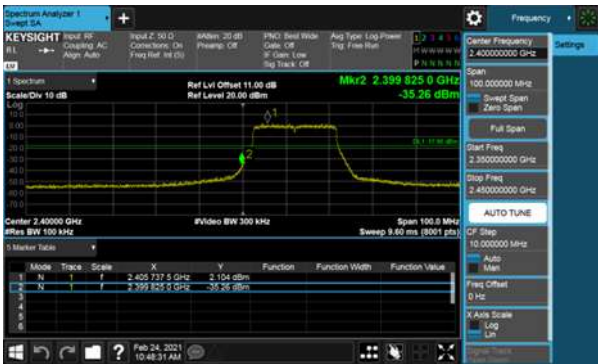

Non-Beamforming, ANT C
Modulation Type: 802.11ax HE20, CH01

Modulation Type: 802.11ax HE20, CH06