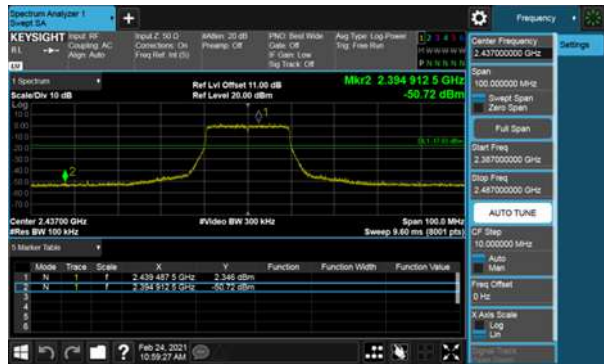

Non-Beamforming, ANT C
Modulation Type: 802.11ax HE20, CH01

Modulation Type: 802.11ax HE20, CH06