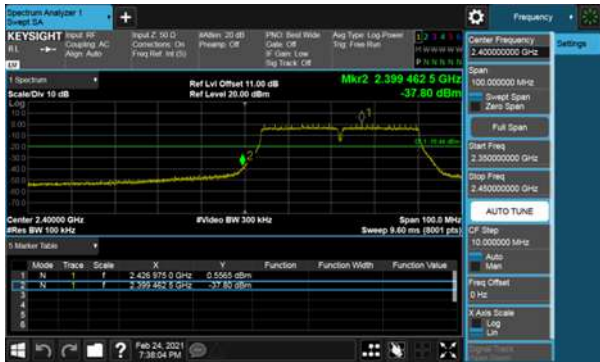

Modulation Type: 802.11n HT40, CH06