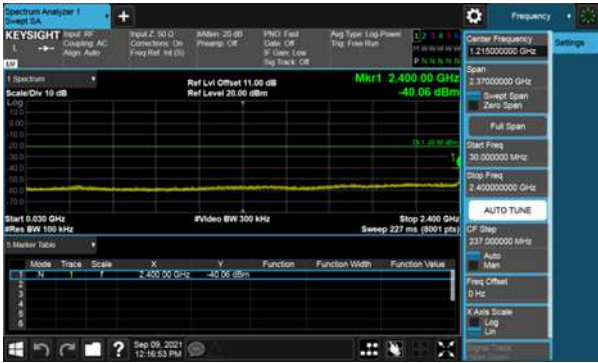

Beamforming, ANT B

Modulation Type: 802.11n HT40, CH09

Beamforming, ANT B
Modulation Type: 802.11ax HE20, CH01

Modulation Type: 802.11ax HE20, CH06

Beamforming, ANT B

Modulation Type: 802.11ax HE20, CH11

Beamforming, ANT B