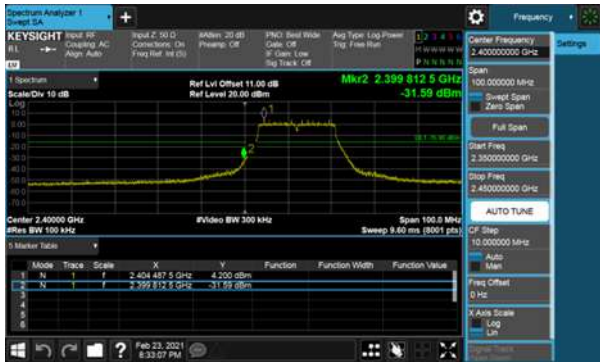

Modulation Type: 802.11g, CH 06

Non-Beamforming, ANT E
Modulation Type: 802.11g, CH 11

Non-Beamforming, ANT E

Modulation Type: 802.11n HT20, CH01

Modulation Type: 802.11n HT20, CH06

Non-Beamforming, ANT E
Modulation Type: 802.11n HT20, CH11