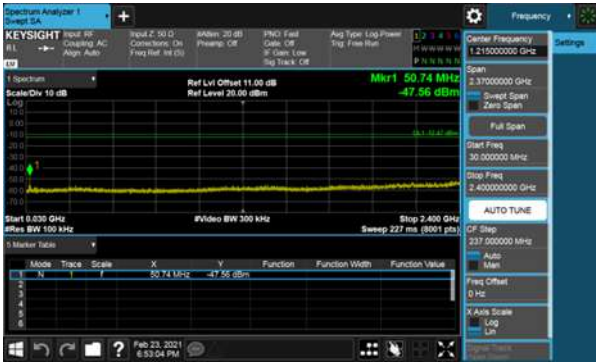

Modulation Type: 802.11ax HE40, CH09

Non-Beamforming, ANT D
Modulation Type: 802.11b, CH 01

Modulation Type: 802.11b, CH 06

Modulation Type: 802.11b, CH 11

Non-Beamforming, ANT D

Modulation Type: 802.11g, CH 01