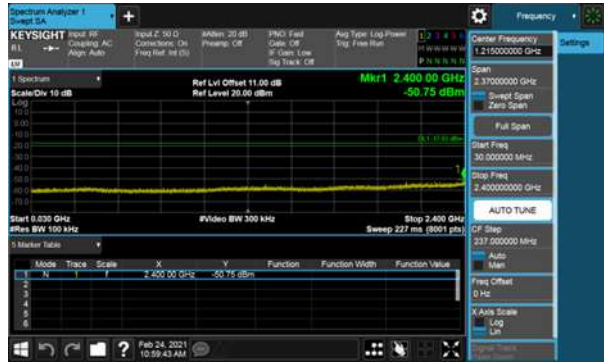

Non-Beamforming, ANT C
Modulation Type: 802.11ax HE20, CH01

Modulation Type: 802.11ax HE20, CH06