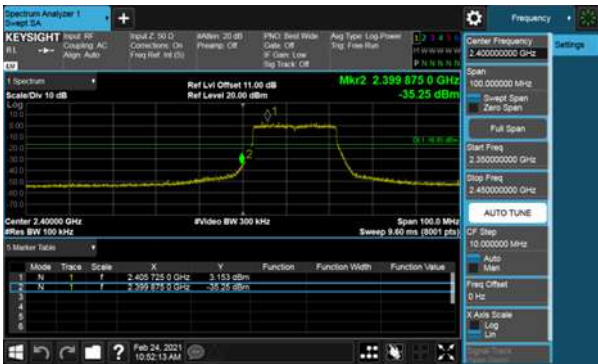

Non-Beamforming, ANT E
Modulation Type: 802.11ax HE20, CH01

Modulation Type: 802.11ax HE20, CH06