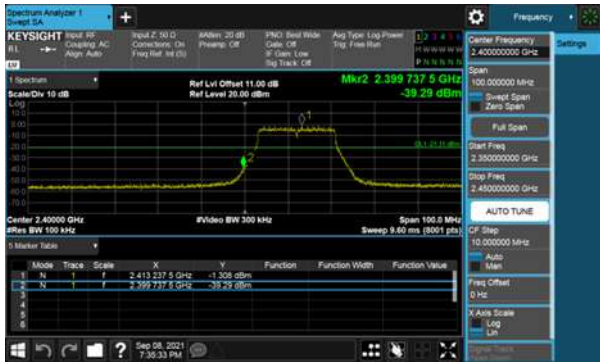

Modulation Type: 802.11n HT20, CH06