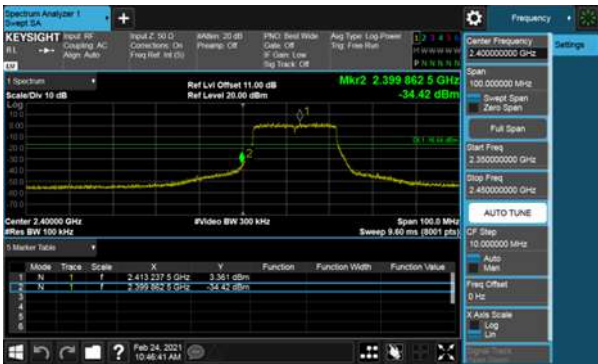

Non-Beamforming, ANT B
Modulation Type: 802.11ax HE20, CH01

Modulation Type: 802.11ax HE20, CH06