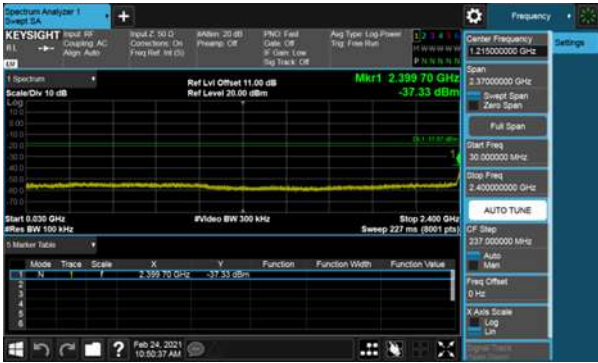

Non-Beamforming, ANT D
Modulation Type: 802.11ax HE20, CH01

Modulation Type: 802.11ax HE20, CH06