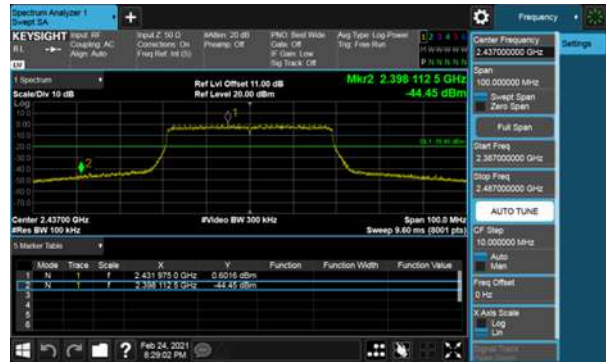

Modulation Type: 802.11ax HE20, CH06

Non-Beamforming, ANT B
Modulation Type: 802.11ax HE20, CH11

Non-Beamforming, ANT B

Modulation Type: 802.11ax HE40, CH03

Modulation Type: 802.11ax HE40, CH06

Non-Beamforming, ANT B