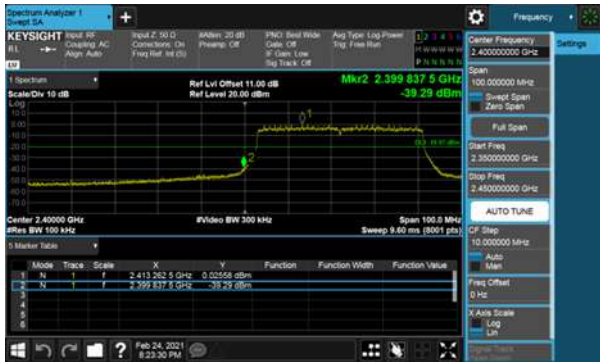

Modulation Type: 802.11ax HE20, CH06

Non-Beamforming, ANT D
Modulation Type: 802.11ax HE20, CH11

Non-Beamforming, ANT D

Modulation Type: 802.11ax HE40, CH03

Modulation Type: 802.11ax HE40, CH06

Non-Beamforming, ANT D