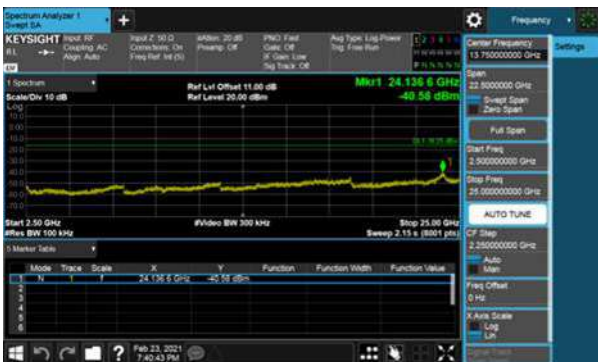

Non-Beamforming, ANT E
Modulation Type: 802.11g, CH 01

Modulation Type: 802.11g, CH 06