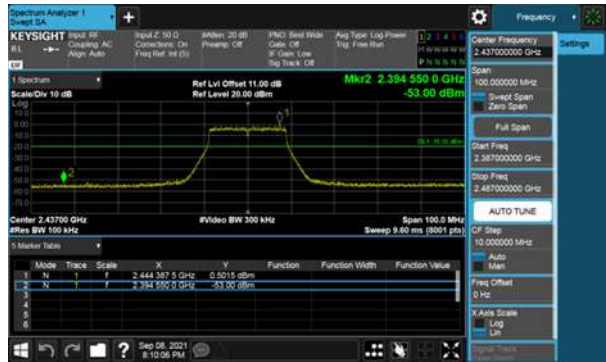

Modulation Type: 802.11n HT20, CH06