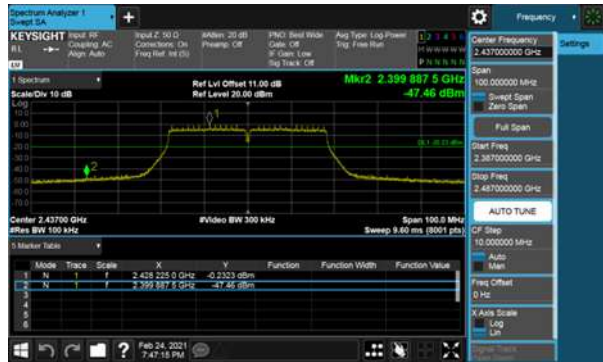

Non-Beamforming, ANT D

Modulation Type: 802.11n HT40, CH03

Modulation Type: 802.11n HT40, CH06