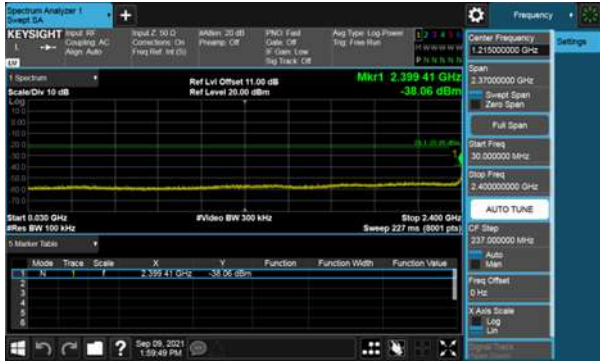

Beamforming, ANT B

Modulation Type: 802.11ax HE40, CH03