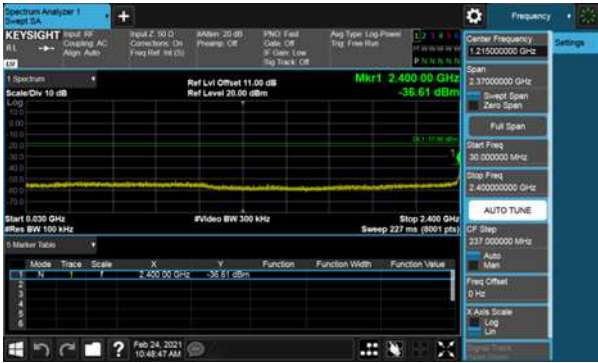

Non-Beamforming, ANT C
Modulation Type: 802.11ax HE20, CH01

Modulation Type: 802.11ax HE20, CH06