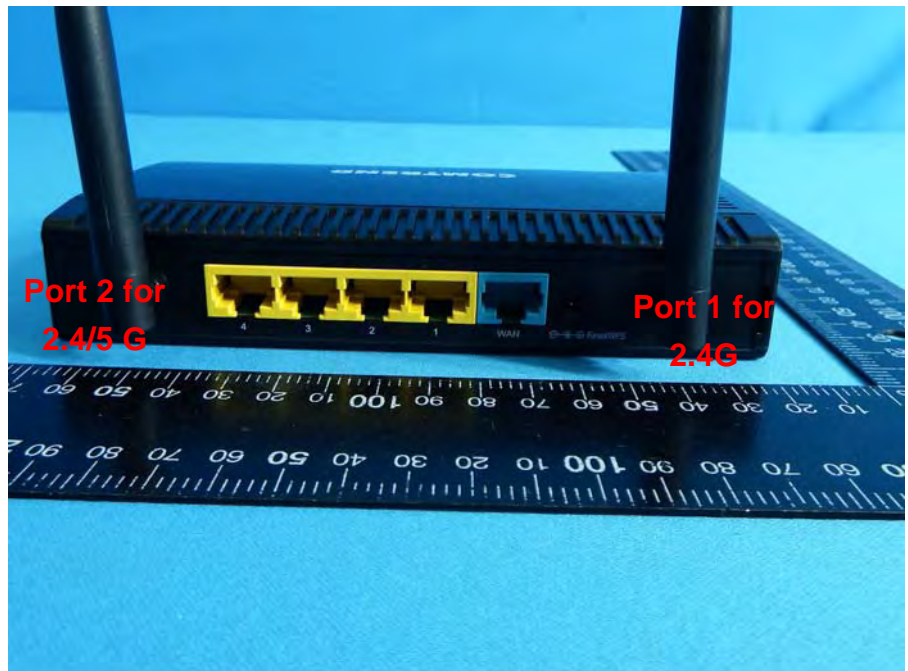

APPENDIX B. Photographs of EUT

Model Name: BR-6208AC
Back Panel : Type II