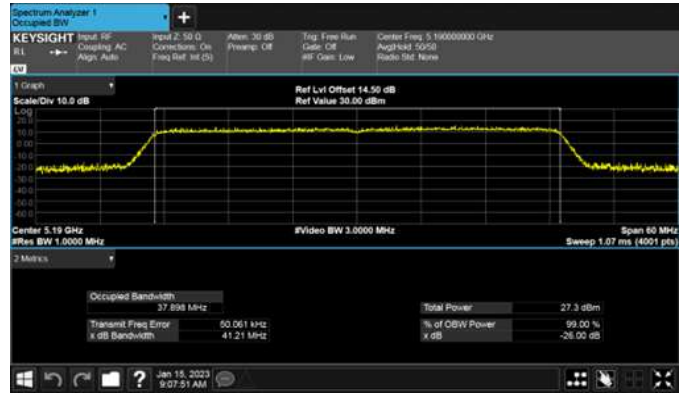

Straddle Channel, Extends across 5250MHz band  
 Modulation Type: 802. 11ax HE160 (61.3Mbps)  
 CH50

26dB Bandwidth, Band 1  
Beamforming, ANT A  
Modulation Type: 802.11ax HE20(7.3Mbps)  
CH36

Modulation Type: 802.11ax HE40(14.6Mbps)  
CH38

CH40

CH46

CH48

26dB Bandwidth, Band 1  
Beamforming, ANT A  
Modulation Type: 802.11ax HE80(30.6Mbps)  
CH42

26dB Bandwidth, Band 1  
Beamforming, ANT B

Modulation Type: 802.11ax HE20(7.3Mbps)  
CH36

Modulation Type: 802.11ax HE40(14.6Mbps)  
CH38