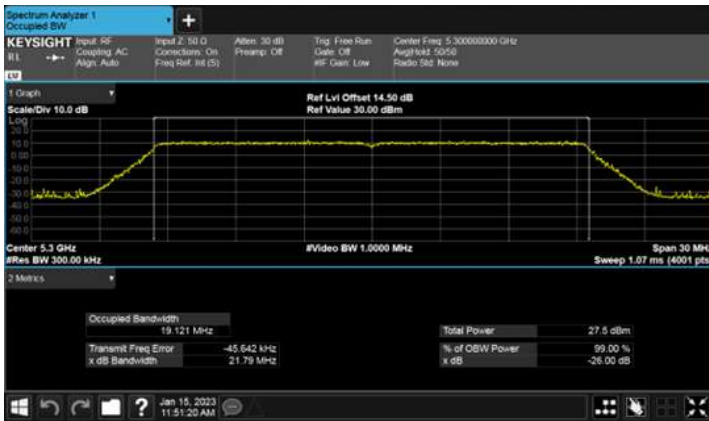

26dB Bandwidth, Band 2
Beamforming, ANT A

Modulation Type: 802.11ax HE20(7.3Mbps)
CH52

Modulation Type: 802.11ax HE40(14.6Mbps)
CH54

CH60

CH62

CH64