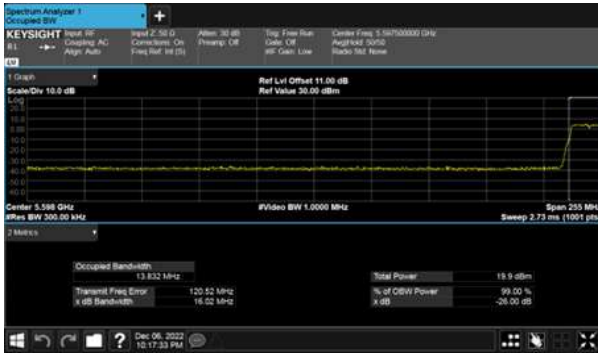

26dB Bandwidth
Non-Beamforming, ANT A
Within 5470-5725MHz Band, Straddle Channel
Modulation Type: 802.11a (6Mbps)
CH144