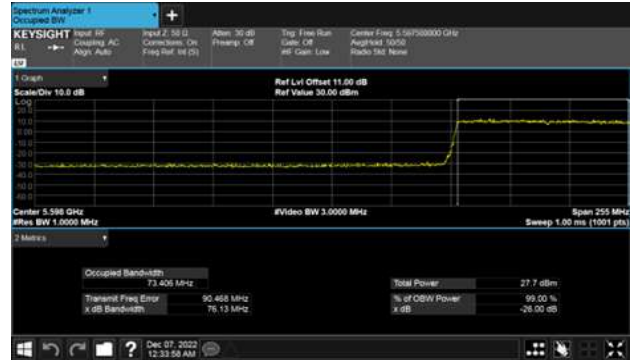

99% Bandwidth, Band 3  
Non-Beamforming, ANT D  
Modulation Type: 802.11ax HE160 (61.3Mbps)  
CH114

99% Bandwidth  
Non-Beamforming, ANT A  
Within 5470-5725MHz Band, Straddle Channel  
Modulation Type: 802.11a (6Mbps)  
CH144

Modulation Type: 802.11ax HE80(30.6Mbps)  
CH138

Modulation Type: 802.11ax HE20(7.3Mbps)  
CH144

Modulation Type: 802.11ax HE40(14.6Mbps)  
CH142

99% Bandwidth  
Non-Beamforming, ANT B  
Within 5470-5725MHz Band, Straddle Channel  
Modulation Type: 802.11a (6Mbps)  
CH144