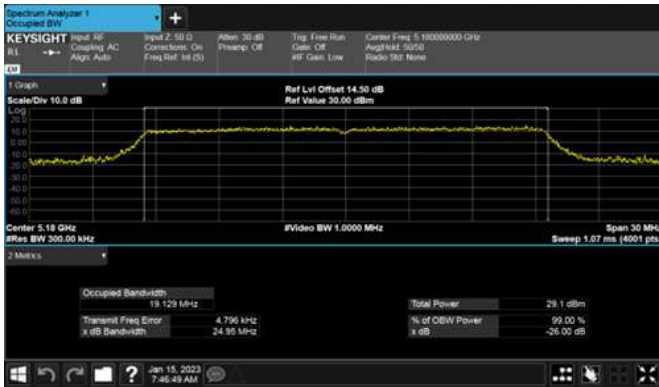

Straddle Channel, Extends across 5250MHz band  
 Modulation Type: 802. 11ax HE160 (61.3Mbps)  
 CH50

26dB Bandwidth, Band 1  
Beamforming, ANT A  
Modulation Type: 802.11ax HE20(7.3Mbps)  
CH36

Modulation Type: 802.11ax HE40(14.6Mbps)  
CH38

CH40

CH46

CH48

26dB Bandwidth, Band 1  
Beamforming, ANT A  
Modulation Type: 802.11ax HE80(30.6Mbps)  
CH42

26dB Bandwidth, Band 1  
Beamforming, ANT B

Modulation Type: 802.11ax HE20(7.3Mbps)  
CH36

Modulation Type: 802.11ax HE40(14.6Mbps)  
CH38