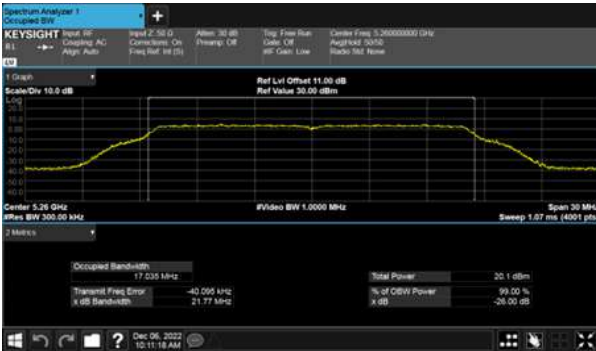

99% Bandwidth, Band 2
Non-Beamforming, ANT A
Modulation Type: 802.11a (6Mbps)
CH52

Modulation Type: 802.11ax HE20(7.3Mbps)
CH52