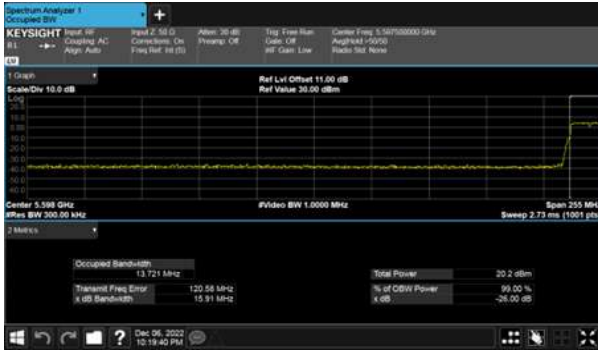

Modulation Type: 802.11ax HE20(7.3Mbps)  
CH144

Modulation Type: 802.11ax HE40(14.6Mbps)  
CH142

26dB Bandwidth  
Non-Beamforming, ANT C  
Within 5470-5725MHz Band, Straddle Channel  
Modulation Type: 802.11a (6Mbps)  
CH144

Modulation Type: 802.11ax HE80(30.6Mbps)  
CH138

Modulation Type: 802.11ax HE20(7.3Mbps)  
CH144

Modulation Type: 802.11ax HE40(14.6Mbps)  
CH142

26dB Bandwidth  
Non-Beamforming, ANT D  
Within 5470-5725MHz Band, Straddle Channel  
Modulation Type: 802.11a (6Mbps)  
CH144