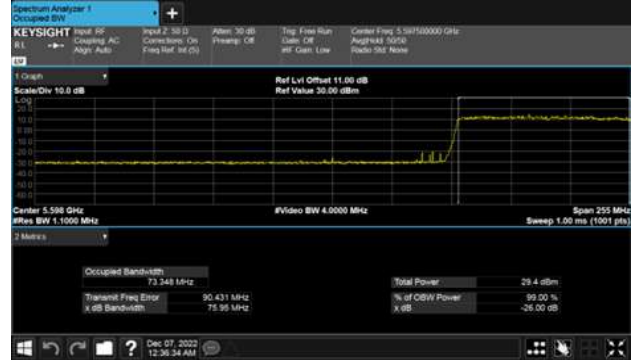

Modulation Type: 802.11ax HE20(7.3Mbps)  
CH144

Modulation Type: 802.11ax HE40(14.6Mbps)  
CH142

26dB Bandwidth  
Non-Beamforming, ANT C  
Within 5470-5725MHz Band, Straddle Channel  
Modulation Type: 802.11a (6Mbps)  
CH144

Modulation Type: 802.11ax HE80(30.6Mbps)  
CH138

Modulation Type: 802.11ax HE20(7.3Mbps)  
CH144

Modulation Type: 802.11ax HE40(14.6Mbps)  
CH142

26dB Bandwidth  
Non-Beamforming, ANT D  
Within 5470-5725MHz Band, Straddle Channel  
Modulation Type: 802.11a (6Mbps)  
CH144