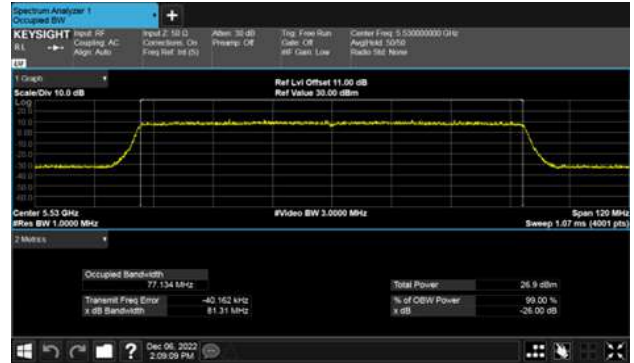

26dB Bandwidth, Band 3
Non-Beamforming, ANT C
Modulation Type: 802.11ax HE40(14.6Mbps)
CH102

Modulation Type: 802.11ax HE80(30.6Mbps)
CH106