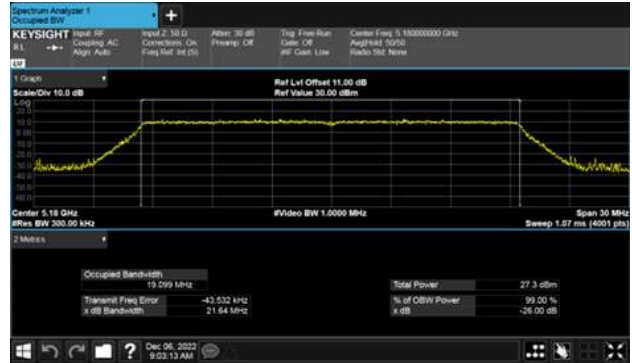

CH46

99% Bandwidth, Band 1  
Non-Beamforming, ANT C  
Modulation Type: 802.11a (6Mbps)  
CH36

Modulation Type: 802.11ax HE20(7.3Mbps)  
CH36

CH40

CH40

CH48

CH48

99% Bandwidth, Band 1  
Non-Beamforming, ANT C  
Modulation Type: 802.11ax HE40(14.6Mbps)  
CH38