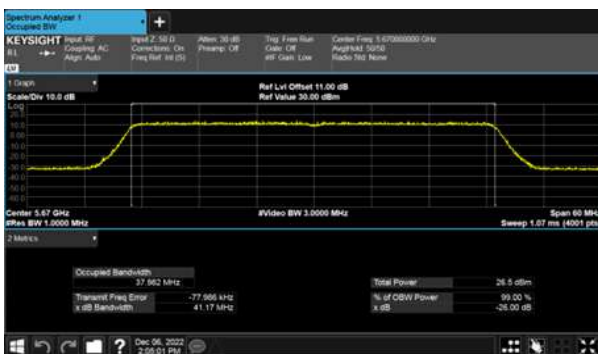

CH140

26dB Bandwidth, Band 3  
Non-Beamforming, ANT C  
Modulation Type: 802.11ax HE40(14.6Mbps)  
CH102

Modulation Type: 802.11ax HE80(30.6Mbps)  
CH106

CH118

CH122

CH134

26dB Bandwidth, Band 3  
Non-Beamforming, ANT D  
Modulation Type: 802.11a (6Mbps)  
CH100