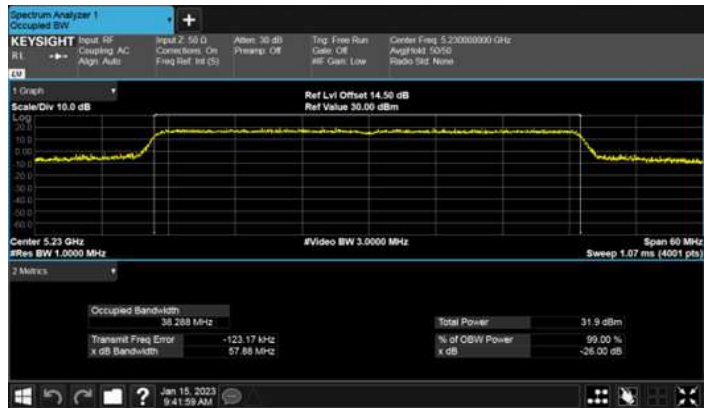

26dB Bandwidth, Band 1
Beamforming, ANT C
Modulation Type: 802.11ax HE20(7.3Mbps)
CH36

Modulation Type: 802.11ax HE40(14.6Mbps)
CH38

CH40

CH46

CH48