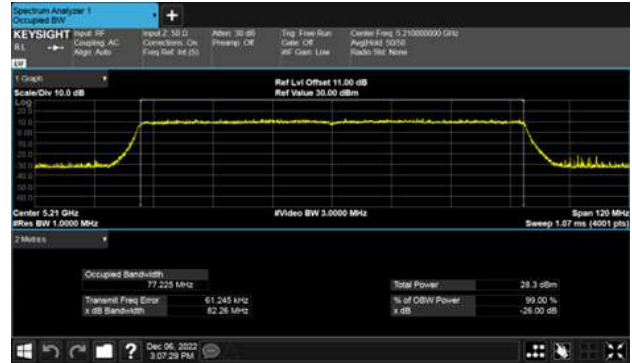

Straddle Channel, Extends across 5250MHz band  
Modulation Type: 802. 11ax HE160 (61.3Mbps)  
CH50

99% Bandwidth, Band 1  
Non-Beamforming, ANT A  
Modulation Type: 802.11a (6Mbps)  
CH36

Modulation Type: 802.11ax HE20(7.3Mbps)  
CH36

CH40

CH40

CH48

CH48

99% Bandwidth, Band 1  
Non-Beamforming, ANT A  
Modulation Type: 802.11ax HE40(14.6Mbps)  
CH38

Modulation Type: 802.11ax HE80(30.6Mbps)  
CH42

CH46

99% Bandwidth, Band 1  
Non-Beamforming, ANT B  
Modulation Type: 802.11a (6Mbps)  
CH36