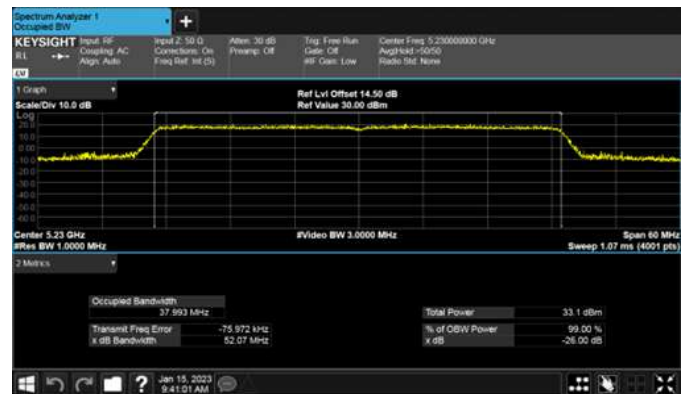

26dB Bandwidth, Band 1
Beamforming, ANT A
Modulation Type: 802.11ax HE20(7.3Mbps)
CH36

Modulation Type: 802.11ax HE40(14.6Mbps)
CH38

CH40

CH46

CH48