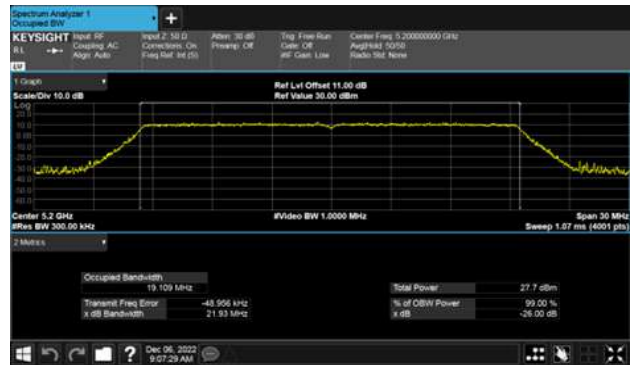

CH46

99% Bandwidth, Band 1  
Non-Beamforming, ANT C  
Modulation Type: 802.11a (6Mbps)  
CH36

Modulation Type: 802.11ax HE20(7.3Mbps)  
CH36

CH40

CH40

CH48

CH48

99% Bandwidth, Band 1  
Non-Beamforming, ANT C  
Modulation Type: 802.11ax HE40(14.6Mbps)  
CH38