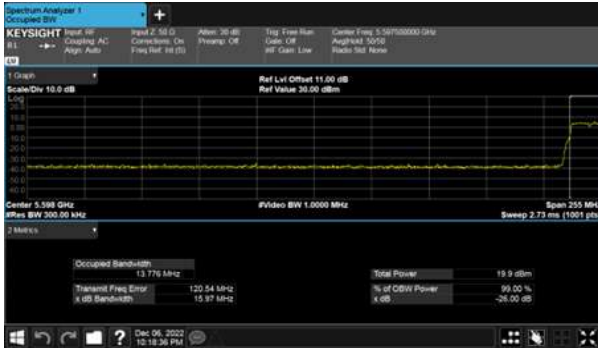

26dB Bandwidth  
 Non-Beamforming, ANT A  
 Within 5470-5725MHz Band, Straddle Channel  
 Modulation Type: 802.11a (6Mbps)  
 CH144

Modulation Type: 802.11ax HE80(30.6Mbps)  
 CH138

Modulation Type: 802.11ax HE20(7.3Mbps)  
 CH144

Modulation Type: 802.11ax HE40(14.6Mbps)  
 CH142

26dB Bandwidth  
Non-Beamforming, ANT B  
Within 5470-5725MHz Band, Straddle Channel  
Modulation Type: 802.11a (6Mbps)  
CH144

Modulation Type: 802.11ax HE80(30.6Mbps)  
CH138