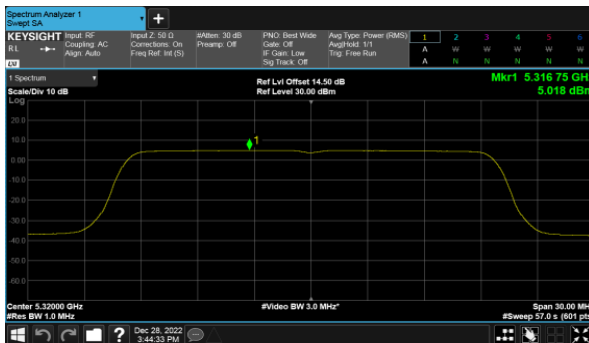

Modulation Type: 802.11ax HE40(14.6Mbps)  
CH38

CH40

CH46

CH48

Beamforming, ANT D  
Modulation Type: 802.11ax HE80(30.6Mbps)  
CH42

Beamforming, ANT A  
Modulation Type: 802.11ax HE20(7.3Mbps)  
CH52

Modulation Type: 802.11ax HE40(14.6Mbps)  
CH54

CH60

CH62

CH64

Beamforming, ANT A  
Modulation Type: 802.11ax HE80(30.6Mbps)  
CH58

Beamforming, ANT B  
Modulation Type: 802.11ax HE20(7.3Mbps)  
CH52

Modulation Type: 802.11ax HE40(14.6Mbps)  
CH54

CH60

CH62