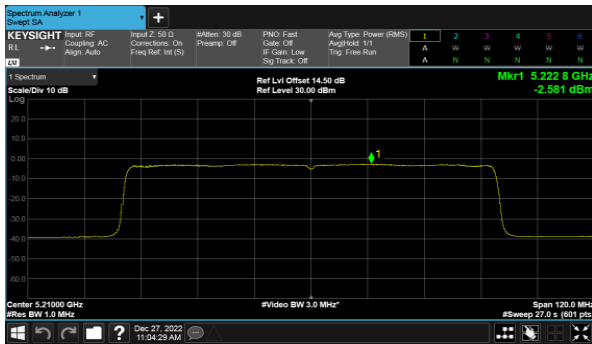

Modulation Type: 802.11ax HE40(14.6Mbps)  
CH38

CH40

CH46

CH48

Beamforming, ANT D  
Modulation Type: 802.11ax HE80(30.6Mbps)  
CH42

Beamforming, ANT A  
Modulation Type: 802.11ax HE20(7.3Mbps)  
CH52

Modulation Type: 802.11ax HE40(14.6Mbps)  
CH54

CH60

CH62

CH64

Beamforming, ANT A  
Modulation Type: 802.11ax HE80(30.6Mbps)  
CH58

Beamforming, ANT B  
Modulation Type: 802.11ax HE20(7.3Mbps)  
CH52

Modulation Type: 802.11ax HE40(14.6Mbps)  
CH54

CH60

CH62