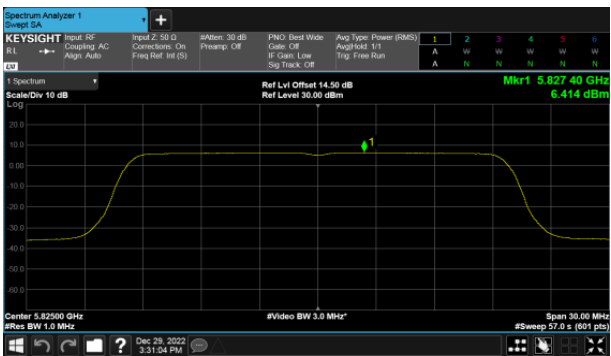

Modulation Type: 802.11ax HE40(14.6Mbps)  
CH151

CH157

CH159

CH165

Beamforming, ANT B  
Modulation Type: 802.11ax HE80(30.6Mbps)  
CH155

Beamforming, ANT C  
Modulation Type: 802.11ax HE20(7.3Mbps)  
CH149

Modulation Type: 802.11ax HE40(14.6Mbps)  
CH151

CH157

CH159

CH165

Beamforming, ANT C  
Modulation Type: 802.11ax HE80(30.6Mbps)  
CH155

Beamforming, ANT D  
Modulation Type: 802.11ax HE20(7.3Mbps)  
CH149

Modulation Type: 802.11ax HE40(14.6Mbps)  
CH151

CH157

CH159

CH165

Beamforming, ANT D  
Modulation Type: 802.11ax HE80(30.6Mbps)  
CH155

Beamforming, ANT A  
Straddle Channel, Within 5150-5250MHz band  
Modulation Type: 802.11ax HE160 (61.3Mbps)  
CH50