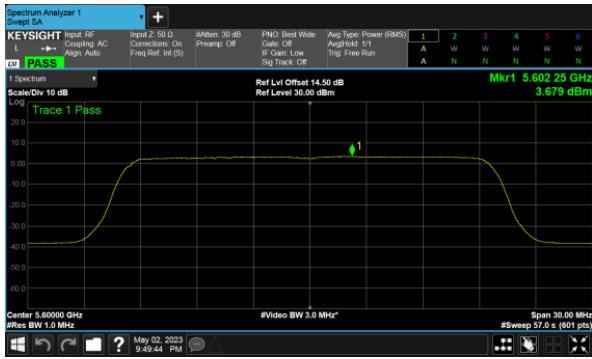

CH64

Beamforming, ANT B  
Modulation Type: 802.11ax HE80(30.6Mbps)  
CH58

Beamforming, ANT C  
Modulation Type: 802.11ax HE20(7.3Mbps)  
CH52

Modulation Type: 802.11ax HE40(14.6Mbps)  
CH54

CH60

CH62

CH64

Beamforming, ANT C  
Modulation Type: 802.11ax HE80(30.6Mbps)  
CH58

Beamforming, ANT D  
Modulation Type: 802.11ax HE20(7.3Mbps)  
CH52

Modulation Type: 802.11ax HE40(14.6Mbps)  
CH54

CH60

CH62

CH64

Beamforming, ANT D  
Modulation Type: 802.11ax HE80(30.6Mbps)  
CH58

Beamforming, ANT A  
Modulation Type: 802.11ax HE20(7.3Mbps)  
CH100

Modulation Type: 802.11ax HE40(14.6Mbps)  
CH102

CH120

CH118

CH140

CH134

Beamforming, ANT A  
Modulation Type: 802.11ax HE80(30.6Mbps)  
CH106

CH122

Beamforming, ANT B  
Modulation Type: 802.11ax HE20(7.3Mbps)  
CH100