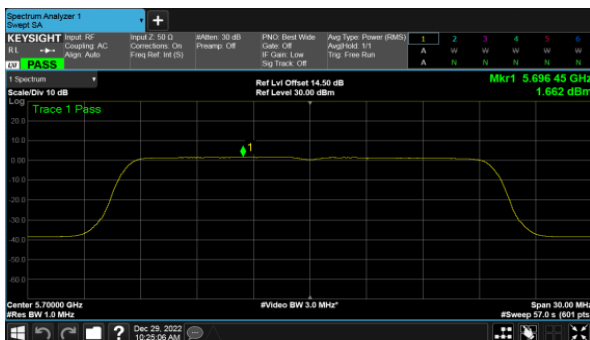

Modulation Type: 802.11ax HE40(14.6Mbps)  
CH102

CH120

CH118

CH140

CH134

Beamforming, ANT C  
Modulation Type: 802.11ax HE80(30.6Mbps)  
CH106

CH122

Beamforming, ANT D  
Modulation Type: 802.11ax HE20(7.3Mbps)  
CH100

Modulation Type: 802.11ax HE40(14.6Mbps)  
CH102

CH120

CH118

CH140

CH134

Beamforming, ANT D  
Modulation Type: 802.11ax HE80(30.6Mbps)  
CH106

CH122

Beamforming, ANT A  
Modulation Type: 802.11ax HE20(7.3Mbps)  
CH149

Modulation Type: 802.11ax HE40(14.6Mbps)  
CH151

CH157

CH159

CH165

Beamforming, ANT A  
Modulation Type: 802.11ax HE80(30.6Mbps)  
CH155

Beamforming, ANT B  
Modulation Type: 802.11ax HE20(7.3Mbps)  
CH149