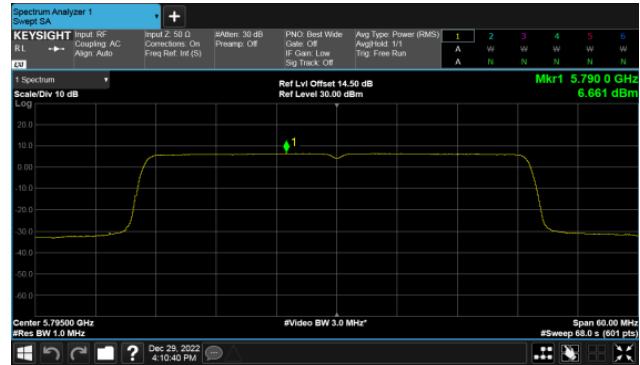

Modulation Type: 802.11ax HE40(14.6Mbps)  
CH151

CH157

CH159

CH165

Beamforming, ANT C  
Modulation Type: 802.11ax HE80(30.6Mbps)  
CH155

Beamforming, ANT D  
Modulation Type: 802.11ax HE20(7.3Mbps)  
CH149

Modulation Type: 802.11ax HE40(14.6Mbps)  
CH151

CH157

CH159

CH165

Beamforming, ANT D  
Modulation Type: 802.11ax HE80(30.6Mbps)  
CH155

Beamforming, ANT A  
Straddle Channel, Within 5150-5250MHz band  
Modulation Type: 802.11ax HE160 (61.3Mbps)  
CH50