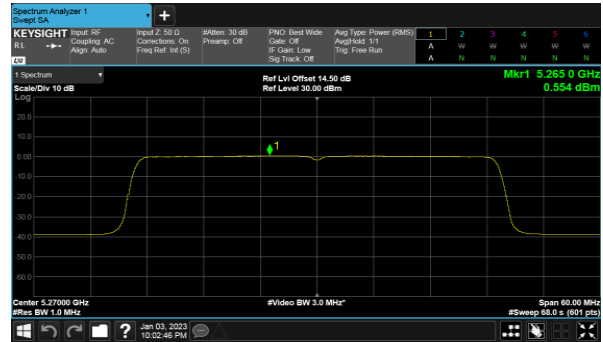

CH64

Beamforming, ANT B  
Modulation Type: 802.11ax HE80(30.6Mbps)  
CH58

Beamforming, ANT C  
Modulation Type: 802.11ax HE20(7.3Mbps)  
CH52

Modulation Type: 802.11ax HE40(14.6Mbps)  
CH54

CH60

CH62

CH64

Beamforming, ANT C  
Modulation Type: 802.11ax HE80(30.6Mbps)  
CH58

Beamforming, ANT D  
Modulation Type: 802.11ax HE20(7.3Mbps)  
CH52

Modulation Type: 802.11ax HE40(14.6Mbps)  
CH54

CH60

CH62

CH64

Beamforming, ANT D  
Modulation Type: 802.11ax HE80(30.6Mbps)  
CH58

Beamforming, ANT A  
Modulation Type: 802.11ax HE20(7.3Mbps)  
CH100