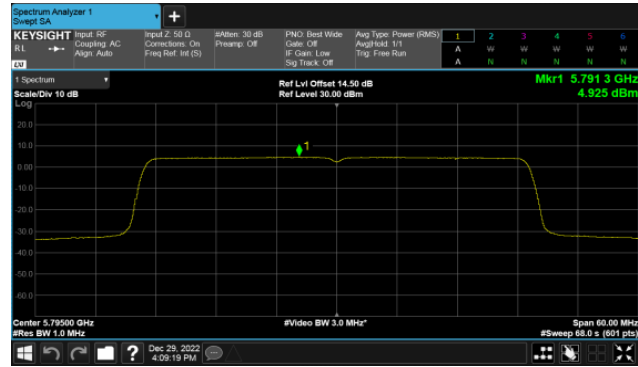

Modulation Type: 802.11ax HE40(14.6Mbps)  
CH151

CH157

CH159

CH165

Beamforming, ANT A  
Modulation Type: 802.11ax HE80(30.6Mbps)  
CH155

Beamforming, ANT B  
Modulation Type: 802.11ax HE20(7.3Mbps)  
CH149

Modulation Type: 802.11ax HE40(14.6Mbps)  
CH151

CH157

CH159

CH165

Beamforming, ANT B  
Modulation Type: 802.11ax HE80(30.6Mbps)  
CH155

Beamforming, ANT C  
Modulation Type: 802.11ax HE20(7.3Mbps)  
CH149

Modulation Type: 802.11ax HE40(14.6Mbps)  
CH151

CH157

CH159

CH165

Beamforming, ANT C  
Modulation Type: 802.11ax HE80(30.6Mbps)  
CH155

Beamforming, ANT D  
Modulation Type: 802.11ax HE20(7.3Mbps)  
CH149