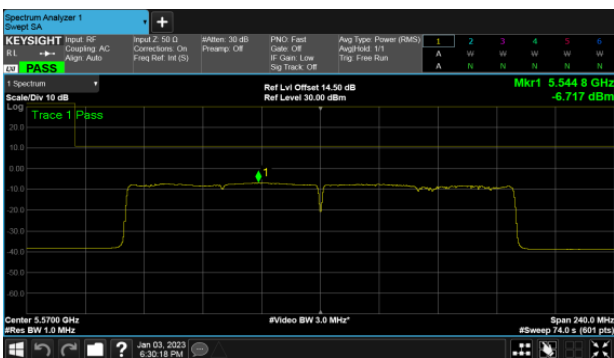

Straddle Channel, Extends across 5250MHz band  
Modulation Type: 802.11ax HE160 (61.3Mbps)  
CH50

Modulation Type: 802.11ax HE160 (61.3Mbps)  
CH114

Beamforming, ANT B  
Straddle Channel, Within 5150-5250MHz band  
Modulation Type: 802.11ax HE160 (61.3Mbps)  
CH50

Straddle Channel, Extends across 5250MHz band  
Modulation Type: 802.11ax HE160 (61.3Mbps)  
CH50

Modulation Type: 802.11ax HE160 (61.3Mbps)  
CH114

Beamforming, ANT C  
Straddle Channel, Within 5150-5250MHz band  
Modulation Type: 802.11ax HE160 (61.3Mbps)  
CH50

Straddle Channel, Extends across 5250MHz band  
Modulation Type: 802.11ax HE160 (61.3Mbps)  
CH50

Modulation Type: 802.11ax HE160 (61.3Mbps)  
CH114

Beamforming, ANT D  
Straddle Channel, Within 5150-5250MHz band  
Modulation Type: 802.11ax HE160 (61.3Mbps)  
CH50