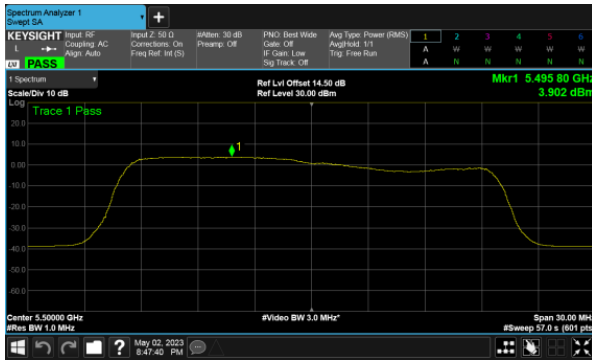

CH64

Beamforming, ANT B  
Modulation Type: 802.11ax HE80(30.6Mbps)  
CH58

Beamforming, ANT C  
Modulation Type: 802.11ax HE20(7.3Mbps)  
CH52

Modulation Type: 802.11ax HE40(14.6Mbps)  
CH54

CH60

CH62

CH64

Beamforming, ANT C  
Modulation Type: 802.11ax HE80(30.6Mbps)  
CH58

Beamforming, ANT D  
Modulation Type: 802.11ax HE20(7.3Mbps)  
CH52

Modulation Type: 802.11ax HE40(14.6Mbps)  
CH54

CH60

CH62

CH64

Beamforming, ANT D  
Modulation Type: 802.11ax HE80(30.6Mbps)  
CH58

Beamforming, ANT A  
Modulation Type: 802.11ax HE20(7.3Mbps)  
CH100

Modulation Type: 802.11ax HE40(14.6Mbps)  
CH102

CH120

CH118

CH140

CH134

Beamforming, ANT A  
Modulation Type: 802.11ax HE80(30.6Mbps)  
CH106

CH122

Beamforming, ANT B  
Modulation Type: 802.11ax HE20(7.3Mbps)  
CH100