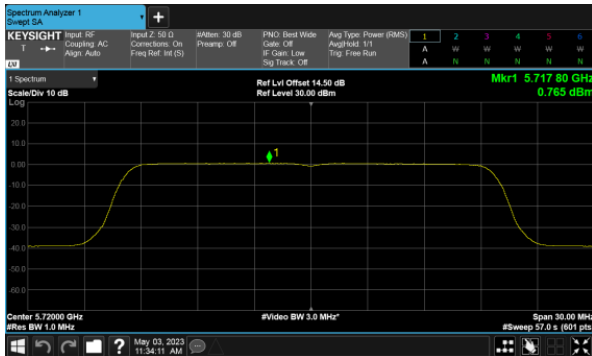

Straddle Channel, Extends across 5250MHz band  
Modulation Type: 802.11ax HE160 (61.3Mbps)  
CH50

Modulation Type: 802.11ax HE160 (61.3Mbps)  
CH114

Beamforming, ANT A  
Straddle Channel  
Modulation Type: 802.11ax HE20(7.3Mbps)  
CH144

Modulation Type: 802.11ax HE40(14.6Mbps)  
CH142

Modulation Type: 802.11ax HE80(30.6Mbps)  
CH138

Beamforming, ANT B  
Straddle Channel  
Modulation Type: 802.11ax HE20(7.3Mbps)  
CH144

Modulation Type: 802.11ax HE40(14.6Mbps)  
CH142

Modulation Type: 802.11ax HE80(30.6Mbps)  
CH138

Beamforming, ANT C  
Straddle Channel  
Modulation Type: 802.11ax HE20(7.3Mbps)  
CH144

Modulation Type: 802.11ax HE40(14.6Mbps)  
CH142

Modulation Type: 802.11ax HE80(30.6Mbps)  
CH138

Beamforming, ANT D  
Straddle Channel  
Modulation Type: 802.11ax HE20(7.3Mbps)  
CH144

Modulation Type: 802.11ax HE40(14.6Mbps)  
CH142

Modulation Type: 802.11ax HE80(30.6Mbps)  
CH138