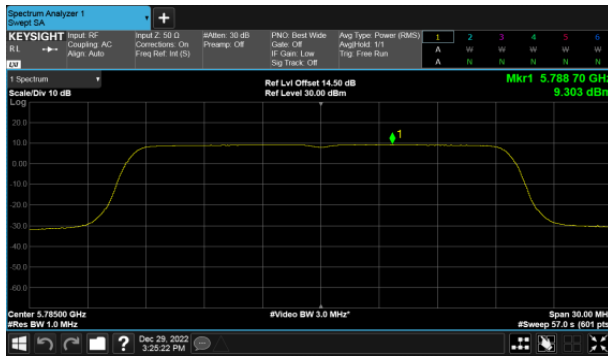

Modulation Type: 802.11ax HE40(14.6Mbps)  
CH151

CH157

CH159

CH165

Beamforming, ANT C  
Modulation Type: 802.11ax HE80(30.6Mbps)  
CH155

Beamforming, ANT D  
Modulation Type: 802.11ax HE20(7.3Mbps)  
CH149

Modulation Type: 802.11ax HE40(14.6Mbps)  
CH151

CH157

CH159

CH165

Beamforming, ANT D  
Modulation Type: 802.11ax HE80(30.6Mbps)  
CH155

Beamforming, ANT A  
Straddle Channel, Within 5150-5250MHz band  
Modulation Type: 802.11ax HE160 (61.3Mbps)  
CH50