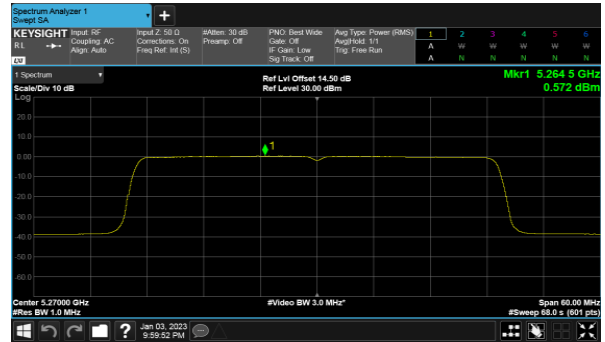

CH64

Beamforming, ANT B  
Modulation Type: 802.11ax HE80(30.6Mbps)  
CH58

Beamforming, ANT C  
Modulation Type: 802.11ax HE20(7.3Mbps)  
CH52

Modulation Type: 802.11ax HE40(14.6Mbps)  
CH54

CH60

CH62

CH64

Beamforming, ANT C  
Modulation Type: 802.11ax HE80(30.6Mbps)  
CH58

Beamforming, ANT D  
Modulation Type: 802.11ax HE20(7.3Mbps)  
CH52

Modulation Type: 802.11ax HE40(14.6Mbps)  
CH54

CH60

CH62

CH64

Beamforming, ANT D  
Modulation Type: 802.11ax HE80(30.6Mbps)  
CH58

Beamforming, ANT A  
Modulation Type: 802.11ax HE20(7.3Mbps)  
CH100