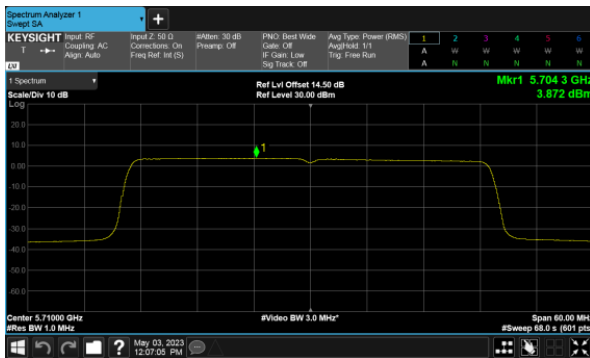

Straddle Channel, Extends across 5250MHz band  
Modulation Type: 802.11ax HE160 (61.3Mbps)  
CH50

Modulation Type: 802.11ax HE160 (61.3Mbps)  
CH114

Beamforming, ANT D  
Straddle Channel, Within 5150-5250MHz band  
Modulation Type: 802.11ax HE160 (61.3Mbps)  
CH50

Straddle Channel, Extends across 5250MHz band  
Modulation Type: 802.11ax HE160 (61.3Mbps)  
CH50

Modulation Type: 802.11ax HE160 (61.3Mbps)  
CH114

Beamforming, ANT A  
Straddle Channel  
Modulation Type: 802.11ax HE20(7.3Mbps)  
CH144

Modulation Type: 802.11ax HE40(14.6Mbps)  
CH142

Modulation Type: 802.11ax HE80(30.6Mbps)  
CH138

Beamforming, ANT B  
Straddle Channel  
Modulation Type: 802.11ax HE20(7.3Mbps)  
CH144

Modulation Type: 802.11ax HE40(14.6Mbps)  
CH142