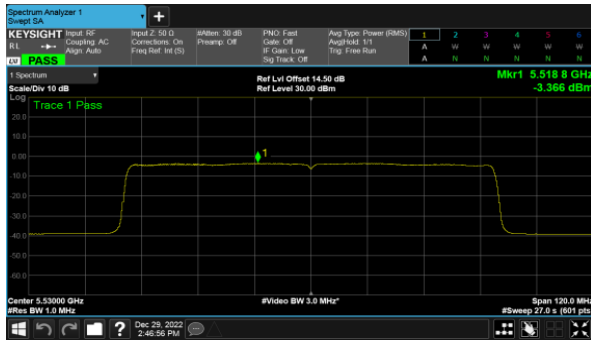

Modulation Type: 802.11ax HE40(14.6Mbps)  
CH102

CH120

CH118

CH140

CH134

Beamforming, ANT D  
Modulation Type: 802.11ax HE80(30.6Mbps)  
CH106

CH122

Beamforming, ANT A  
Modulation Type: 802.11ax HE20(7.3Mbps)  
CH149

Modulation Type: 802.11ax HE40(14.6Mbps)  
CH151

CH157

CH159

CH165

Beamforming, ANT A  
Modulation Type: 802.11ax HE80(30.6Mbps)  
CH155

Beamforming, ANT B  
Modulation Type: 802.11ax HE20(7.3Mbps)  
CH149