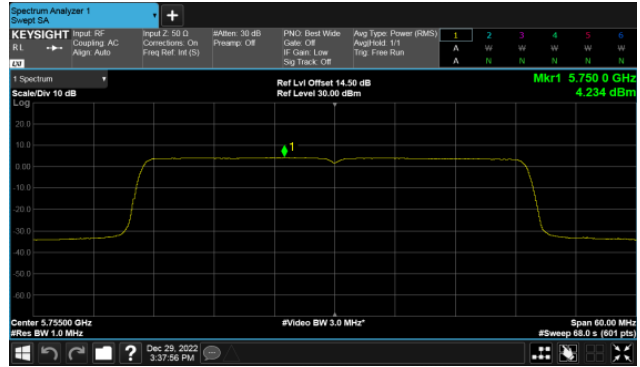

Modulation Type: 802.11ax HE40(14.6Mbps)  
CH151

CH157

CH159

CH165

Beamforming, ANT A  
Modulation Type: 802.11ax HE80(30.6Mbps)  
CH155

Beamforming, ANT B  
Modulation Type: 802.11ax HE20(7.3Mbps)  
CH149

Modulation Type: 802.11ax HE40(14.6Mbps)  
CH151

CH157

CH159

CH165

Beamforming, ANT B  
Modulation Type: 802.11ax HE80(30.6Mbps)  
CH155

Beamforming, ANT C  
Modulation Type: 802.11ax HE20(7.3Mbps)  
CH149