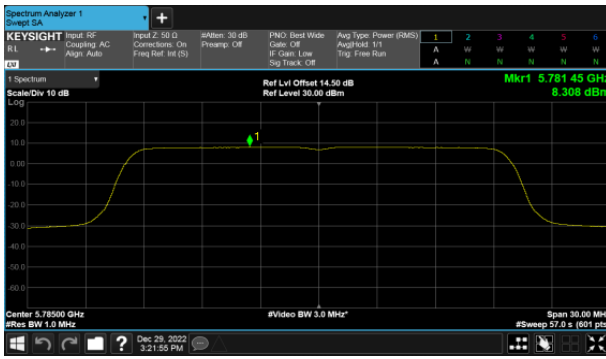

Modulation Type: 802.11ax HE40(14.6Mbps)  
CH151

CH157

CH159

CH165

Beamforming, ANT A  
Modulation Type: 802.11ax HE80(30.6Mbps)  
CH155

Beamforming, ANT B  
Modulation Type: 802.11ax HE20(7.3Mbps)  
CH149

Modulation Type: 802.11ax HE40(14.6Mbps)  
CH151

CH157

CH159

CH165

Beamforming, ANT B  
Modulation Type: 802.11ax HE80(30.6Mbps)  
CH155

Beamforming, ANT C  
Modulation Type: 802.11ax HE20(7.3Mbps)  
CH149