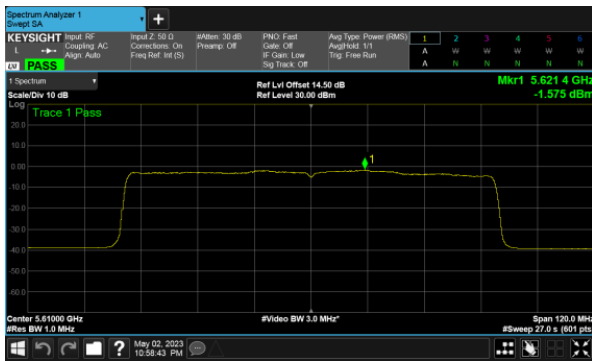

Modulation Type: 802.11ax HE40(14.6Mbps)  
CH102

CH120

CH118

CH140

CH134

Beamforming, ANT B  
Modulation Type: 802.11ax HE80(30.6Mbps)  
CH106

CH122

Beamforming, ANT C  
Modulation Type: 802.11ax HE20(7.3Mbps)  
CH100

Modulation Type: 802.11ax HE40(14.6Mbps)  
CH102

CH120

CH118

CH140

CH134

Beamforming, ANT C  
Modulation Type: 802.11ax HE80(30.6Mbps)  
CH106

CH122

Beamforming, ANT D  
Modulation Type: 802.11ax HE20(7.3Mbps)  
CH100