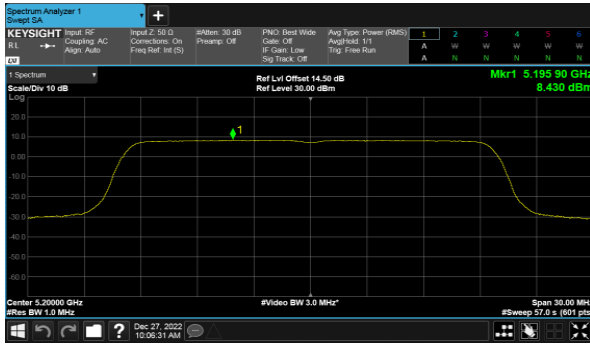

Beamforming, ANT C  
Modulation Type: 802.11ax HE20(7.3Mbps)  
CH36

Modulation Type: 802.11ax HE40(14.6Mbps)  
CH38

CH40

CH46

CH48

Beamforming, ANT C  
Modulation Type: 802.11ax HE80(30.6Mbps)  
CH42

Beamforming, ANT D  
Modulation Type: 802.11ax HE20(7.3Mbps)  
CH36

Modulation Type: 802.11ax HE40(14.6Mbps)  
CH38

CH40

CH46

CH48

Beamforming, ANT D  
Modulation Type: 802.11ax HE80(30.6Mbps)  
CH42

Beamforming, ANT A  
Modulation Type: 802.11ax HE20(7.3Mbps)  
CH52

Modulation Type: 802.11ax HE40(14.6Mbps)  
CH54