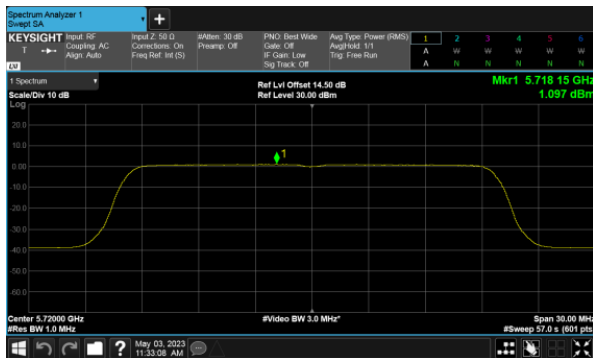

Straddle Channel, Extends across 5250MHz band  
Modulation Type: 802.11ax HE160 (61.3Mbps)  
CH50

Modulation Type: 802.11ax HE160 (61.3Mbps)  
CH114

Beamforming, ANT A  
Straddle Channel  
Modulation Type: 802.11ax HE20(7.3Mbps)  
CH144

Modulation Type: 802.11ax HE40(14.6Mbps)  
CH142

Modulation Type: 802.11ax HE80(30.6Mbps)  
CH138

Beamforming, ANT B  
Straddle Channel  
Modulation Type: 802.11ax HE20(7.3Mbps)  
CH144

Modulation Type: 802.11ax HE40(14.6Mbps)  
CH142

Modulation Type: 802.11ax HE80(30.6Mbps)  
CH138

Beamforming, ANT C  
Straddle Channel  
Modulation Type: 802.11ax HE20(7.3Mbps)  
CH144

Modulation Type: 802.11ax HE40(14.6Mbps)  
CH142

Modulation Type: 802.11ax HE80(30.6Mbps)  
CH138