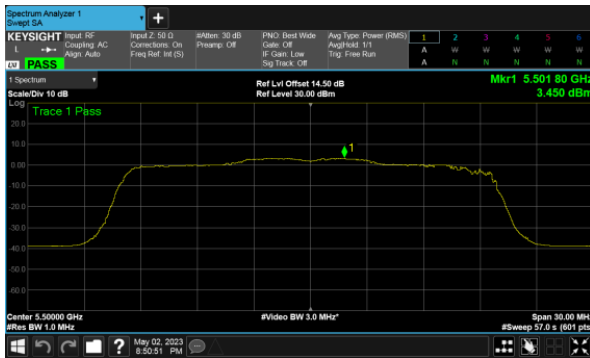

Modulation Type: 802.11ax HE40(14.6Mbps)  
CH102

CH120

CH118

CH140

CH134

Beamforming, ANT C  
Modulation Type: 802.11ax HE80(30.6Mbps)  
CH106

CH122

Beamforming, ANT D  
Modulation Type: 802.11ax HE20(7.3Mbps)  
CH100

Modulation Type: 802.11ax HE40(14.6Mbps)  
CH102

CH120

CH118

CH140

CH134

Beamforming, ANT D  
Modulation Type: 802.11ax HE80(30.6Mbps)  
CH106

CH122

Beamforming, ANT A  
Modulation Type: 802.11ax HE20(7.3Mbps)  
CH149