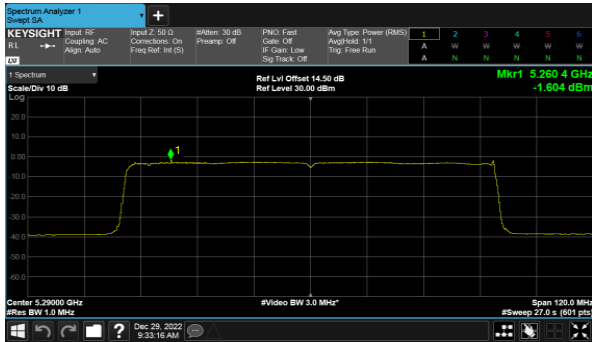

CH64

Beamforming, ANT B  
Modulation Type: 802.11ax HE80(30.6Mbps)  
CH58

Beamforming, ANT C  
Modulation Type: 802.11ax HE20(7.3Mbps)  
CH52

Modulation Type: 802.11ax HE40(14.6Mbps)  
CH54

CH60

CH62

CH64

Beamforming, ANT C  
Modulation Type: 802.11ax HE80(30.6Mbps)  
CH58

Beamforming, ANT D  
Modulation Type: 802.11ax HE20(7.3Mbps)  
CH52

Modulation Type: 802.11ax HE40(14.6Mbps)  
CH54

CH60

CH62

CH64

Beamforming, ANT D  
Modulation Type: 802.11ax HE80(30.6Mbps)  
CH58

Beamforming, ANT A  
Modulation Type: 802.11ax HE20(7.3Mbps)  
CH100