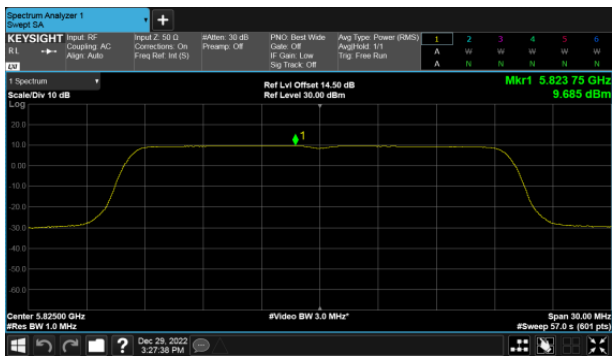

Modulation Type: 802.11ax HE40(14.6Mbps)  
CH102

CH120

CH118

CH140

CH134

Beamforming, ANT D  
Modulation Type: 802.11ax HE80(30.6Mbps)  
CH106

CH122

Beamforming, ANT A  
Modulation Type: 802.11ax HE20(7.3Mbps)  
CH149

Modulation Type: 802.11ax HE40(14.6Mbps)  
CH151

CH157

CH159

CH165

Beamforming, ANT A  
Modulation Type: 802.11ax HE80(30.6Mbps)  
CH155

Beamforming, ANT B  
Modulation Type: 802.11ax HE20(7.3Mbps)  
CH149

Modulation Type: 802.11ax HE40(14.6Mbps)  
CH151

CH157

CH159

CH165

Beamforming, ANT B  
Modulation Type: 802.11ax HE80(30.6Mbps)  
CH155

Beamforming, ANT C  
Modulation Type: 802.11ax HE20(7.3Mbps)  
CH149