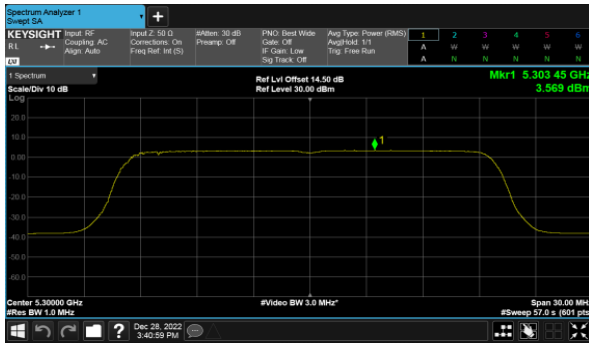

CH64

Beamforming, ANT B  
Modulation Type: 802.11ax HE80(30.6Mbps)  
CH58

Beamforming, ANT C  
Modulation Type: 802.11ax HE20(7.3Mbps)  
CH52

Modulation Type: 802.11ax HE40(14.6Mbps)  
CH54

CH60

CH62

CH64

Beamforming, ANT C  
Modulation Type: 802.11ax HE80(30.6Mbps)  
CH58

Beamforming, ANT D  
Modulation Type: 802.11ax HE20(7.3Mbps)  
CH52

Modulation Type: 802.11ax HE40(14.6Mbps)  
CH54

CH60

CH62

CH64

Beamforming, ANT D  
Modulation Type: 802.11ax HE80(30.6Mbps)  
CH58

Beamforming, ANT A  
Modulation Type: 802.11ax HE20(7.3Mbps)  
CH100