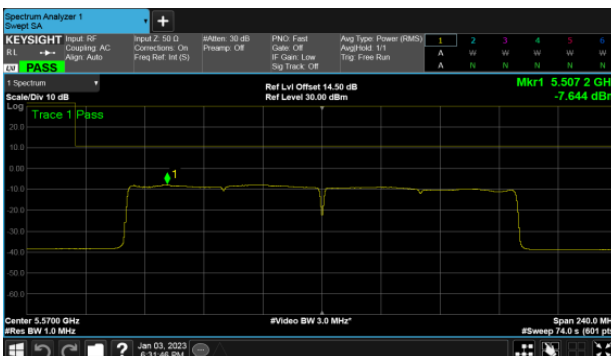

Straddle Channel, Extends across 5250MHz band  
Modulation Type: 802.11ax HE160 (61.3Mbps)  
CH50

Modulation Type: 802.11ax HE160 (61.3Mbps)  
CH114

Beamforming, ANT C  
Straddle Channel, Within 5150-5250MHz band  
Modulation Type: 802.11ax HE160 (61.3Mbps)  
CH50

Straddle Channel, Extends across 5250MHz band  
Modulation Type: 802.11ax HE160 (61.3Mbps)  
CH50

Modulation Type: 802.11ax HE160 (61.3Mbps)  
CH114

Beamforming, ANT D  
Straddle Channel, Within 5150-5250MHz band  
Modulation Type: 802.11ax HE160 (61.3Mbps)  
CH50

Straddle Channel, Extends across 5250MHz band  
Modulation Type: 802.11ax HE160 (61.3Mbps)  
CH50

Modulation Type: 802.11ax HE160 (61.3Mbps)  
CH114

Beamforming, ANT A  
Straddle Channel  
Modulation Type: 802.11ax HE20(7.3Mbps)  
CH144