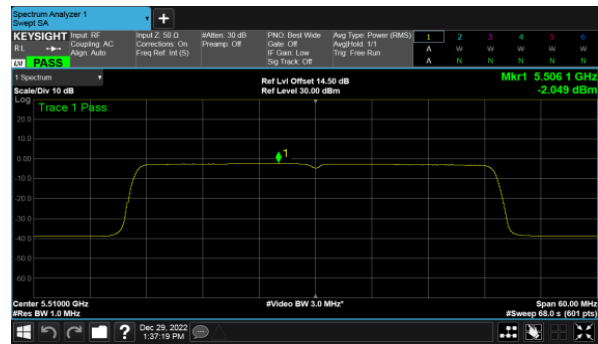

Modulation Type: 802.11ax HE40(14.6Mbps)  
CH102

CH120

CH118

CH140

CH134

Beamforming, ANT A  
Modulation Type: 802.11ax HE80(30.6Mbps)  
CH106

CH122

Beamforming, ANT B  
Modulation Type: 802.11ax HE20(7.3Mbps)  
CH100

Modulation Type: 802.11ax HE40(14.6Mbps)  
CH102

CH120

CH118

CH140

CH134

Beamforming, ANT B  
Modulation Type: 802.11ax HE80(30.6Mbps)  
CH106

CH122

Beamforming, ANT C  
Modulation Type: 802.11ax HE20(7.3Mbps)  
CH100

Modulation Type: 802.11ax HE40(14.6Mbps)  
CH102

CH120

CH118

CH140

CH134

Beamforming, ANT C  
Modulation Type: 802.11ax HE80(30.6Mbps)  
CH106

CH122

Beamforming, ANT D  
Modulation Type: 802.11ax HE20(7.3Mbps)  
CH100