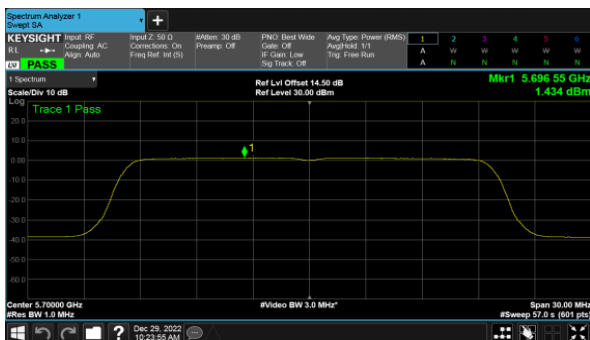

Modulation Type: 802.11ax HE40(14.6Mbps)  
CH102

CH120

CH118

CH140

CH134

Beamforming, ANT B  
Modulation Type: 802.11ax HE80(30.6Mbps)  
CH106

CH122

Beamforming, ANT C  
Modulation Type: 802.11ax HE20(7.3Mbps)  
CH100

Modulation Type: 802.11ax HE40(14.6Mbps)  
CH102

CH120

CH118

CH140

CH134

Beamforming, ANT C  
Modulation Type: 802.11ax HE80(30.6Mbps)  
CH106

CH122

Beamforming, ANT D  
Modulation Type: 802.11ax HE20(7.3Mbps)  
CH100

Modulation Type: 802.11ax HE40(14.6Mbps)  
CH102

CH120

CH118

CH140

CH134

Beamforming, ANT D  
Modulation Type: 802.11ax HE80(30.6Mbps)  
CH106

CH122

Beamforming, ANT A  
Modulation Type: 802.11ax HE20(7.3Mbps)  
CH149