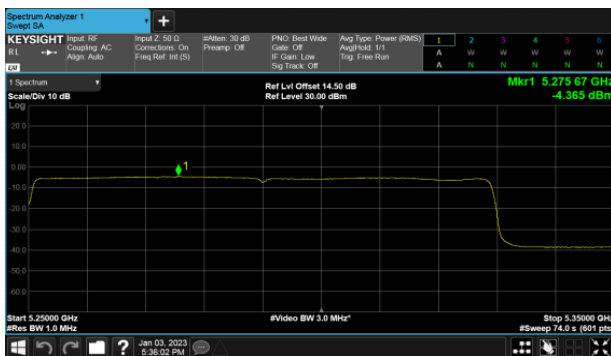

Straddle Channel, Extends across 5250MHz band  
Modulation Type: 802.11ax HE160 (61.3Mbps)  
CH50

Modulation Type: 802.11ax HE160 (61.3Mbps)  
CH114

Beamforming, ANT C  
Straddle Channel, Within 5150-5250MHz band  
Modulation Type: 802.11ax HE160 (61.3Mbps)  
CH50

Straddle Channel, Extends across 5250MHz band  
Modulation Type: 802.11ax HE160 (61.3Mbps)  
CH50

Modulation Type: 802.11ax HE160 (61.3Mbps)  
CH114

Beamforming, ANT D  
Straddle Channel, Within 5150-5250MHz band  
Modulation Type: 802.11ax HE160 (61.3Mbps)  
CH50

Straddle Channel, Extends across 5250MHz band  
Modulation Type: 802.11ax HE160 (61.3Mbps)  
CH50

Modulation Type: 802.11ax HE160 (61.3Mbps)  
CH114

Beamforming, ANT A  
Straddle Channel  
Modulation Type: 802.11ax HE20(7.3Mbps)  
CH144