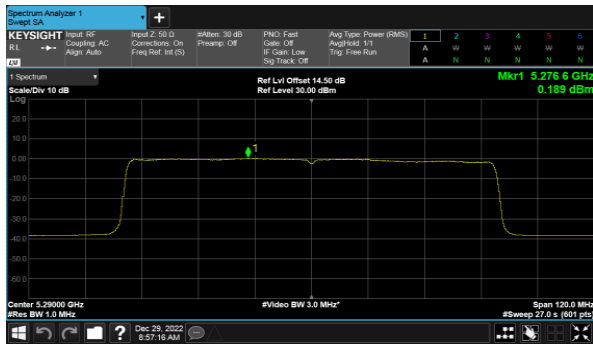

CH60

CH62

CH64

Beamforming, ANT A  
Modulation Type: 802.11ax HE80(30.6Mbps)  
CH58

Beamforming, ANT B  
Modulation Type: 802.11ax HE20(7.3Mbps)  
CH52

Modulation Type: 802.11ax HE40(14.6Mbps)  
CH54

CH60

CH62

CH64

Beamforming, ANT B  
Modulation Type: 802.11ax HE80(30.6Mbps)  
CH58

Beamforming, ANT C  
Modulation Type: 802.11ax HE20(7.3Mbps)  
CH52

Modulation Type: 802.11ax HE40(14.6Mbps)  
CH54

CH60

CH62

CH64

Beamforming, ANT C  
Modulation Type: 802.11ax HE80(30.6Mbps)  
CH58