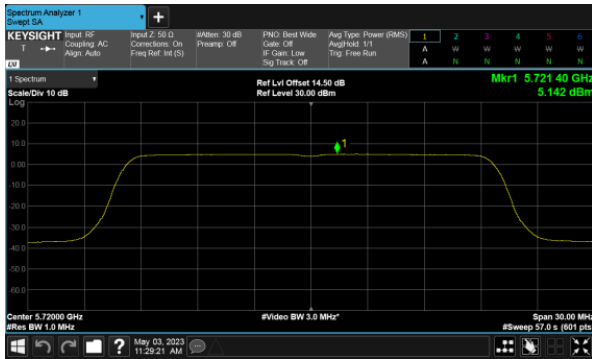

Straddle Channel, Extends across 5250MHz band  
Modulation Type: 802.11ax HE160 (61.3Mbps)  
CH50

Modulation Type: 802.11ax HE160 (61.3Mbps)  
CH114

Beamforming, ANT A  
Straddle Channel  
Modulation Type: 802.11ax HE20(7.3Mbps)  
CH144

Modulation Type: 802.11ax HE40(14.6Mbps)  
CH142

Modulation Type: 802.11ax HE80(30.6Mbps)  
CH138

Beamforming, ANT B  
Straddle Channel  
Modulation Type: 802.11ax HE20(7.3Mbps)  
CH144

Modulation Type: 802.11ax HE40(14.6Mbps)  
CH142

Modulation Type: 802.11ax HE80(30.6Mbps)  
CH138

Beamforming, ANT C  
Straddle Channel  
Modulation Type: 802.11ax HE20(7.3Mbps)  
CH144

Modulation Type: 802.11ax HE40(14.6Mbps)  
CH142

Modulation Type: 802.11ax HE80(30.6Mbps)  
CH138