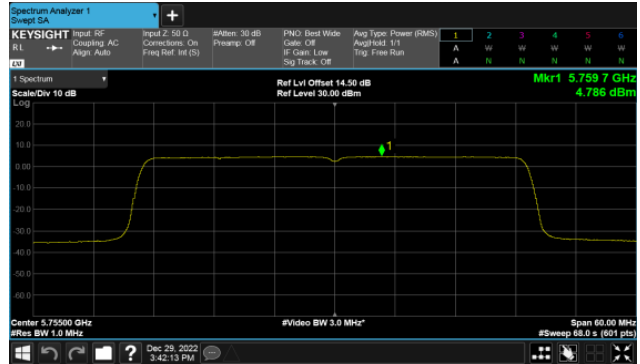

Modulation Type: 802.11ax HE40(14.6Mbps)  
CH151

CH157

CH159

CH165

Beamforming, ANT C  
Modulation Type: 802.11ax HE80(30.6Mbps)  
CH155

Beamforming, ANT D  
Modulation Type: 802.11ax HE20(7.3Mbps)  
CH149

Modulation Type: 802.11ax HE40(14.6Mbps)  
CH151

CH157

CH159

CH165

Beamforming, ANT D  
Modulation Type: 802.11ax HE80(30.6Mbps)  
CH155

Beamforming, ANT A  
Straddle Channel, Within 5150-5250MHz band  
Modulation Type: 802.11ax HE160 (61.3Mbps)  
CH50