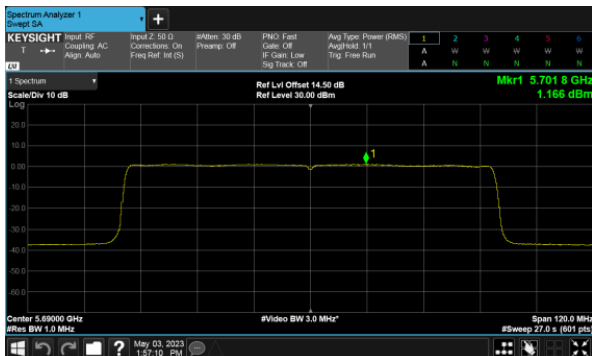

Straddle Channel, Extends across 5250MHz band  
Modulation Type: 802.11ax HE160 (61.3Mbps)  
CH50

Modulation Type: 802.11ax HE160 (61.3Mbps)  
CH114

Beamforming, ANT A  
Straddle Channel  
Modulation Type: 802.11ax HE20(7.3Mbps)  
CH144

Modulation Type: 802.11ax HE40(14.6Mbps)  
CH142

Modulation Type: 802.11ax HE80(30.6Mbps)  
CH138

Beamforming, ANT B  
Straddle Channel  
Modulation Type: 802.11ax HE20(7.3Mbps)  
CH144

Modulation Type: 802.11ax HE40(14.6Mbps)  
CH142

Modulation Type: 802.11ax HE80(30.6Mbps)  
CH138

Beamforming, ANT C  
Straddle Channel  
Modulation Type: 802.11ax HE20(7.3Mbps)  
CH144

Modulation Type: 802.11ax HE40(14.6Mbps)  
CH142

Modulation Type: 802.11ax HE80(30.6Mbps)  
CH138