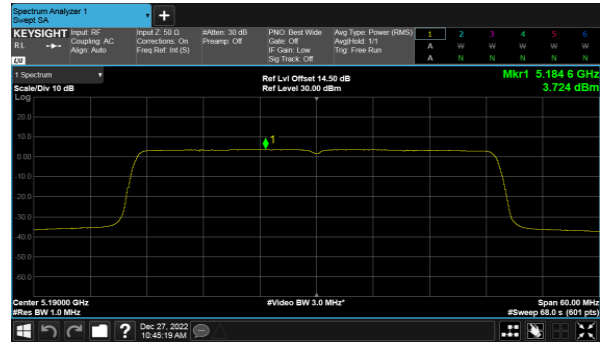

Beamforming, ANT C  
Modulation Type: 802.11ax HE20(7.3Mbps)  
CH36

Modulation Type: 802.11ax HE40(14.6Mbps)  
CH38

CH40

CH46

CH48

Beamforming, ANT C  
Modulation Type: 802.11ax HE80(30.6Mbps)  
CH42

Beamforming, ANT D  
Modulation Type: 802.11ax HE20(7.3Mbps)  
CH36

Modulation Type: 802.11ax HE40(14.6Mbps)  
CH38

CH40

CH46

CH48

Beamforming, ANT D  
Modulation Type: 802.11ax HE80(30.6Mbps)  
CH42

Beamforming, ANT A  
Modulation Type: 802.11ax HE20(7.3Mbps)  
CH52

Modulation Type: 802.11ax HE40(14.6Mbps)  
CH54