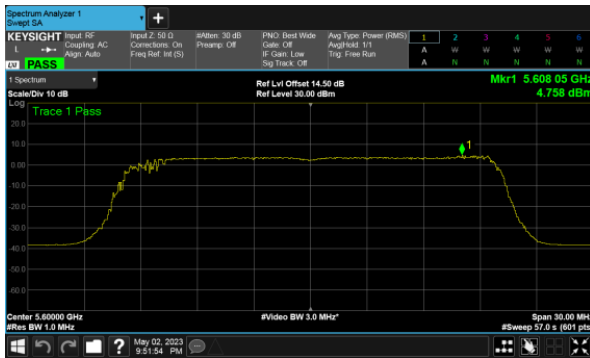

Modulation Type: 802.11ax HE40(14.6Mbps)  
CH102

CH120

CH118

CH140

CH134

Beamforming, ANT B  
Modulation Type: 802.11ax HE80(30.6Mbps)  
CH106

CH122

Beamforming, ANT C  
Modulation Type: 802.11ax HE20(7.3Mbps)  
CH100

Modulation Type: 802.11ax HE40(14.6Mbps)  
CH102

CH120

CH118

CH140

CH134

Beamforming, ANT C  
Modulation Type: 802.11ax HE80(30.6Mbps)  
CH106

CH122

Beamforming, ANT D  
Modulation Type: 802.11ax HE20(7.3Mbps)  
CH100