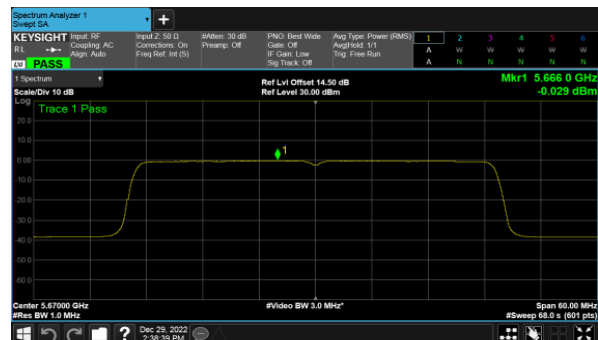

Modulation Type: 802.11ax HE40(14.6Mbps)  
CH102

CH120

CH118

CH140

CH134

Beamforming, ANT D  
Modulation Type: 802.11ax HE80(30.6Mbps)  
CH106

CH122

Beamforming, ANT A  
Modulation Type: 802.11ax HE20(7.3Mbps)  
CH149

Modulation Type: 802.11ax HE40(14.6Mbps)  
CH151

CH157

CH159

CH165

Beamforming, ANT A  
Modulation Type: 802.11ax HE80(30.6Mbps)  
CH155

Beamforming, ANT B  
Modulation Type: 802.11ax HE20(7.3Mbps)  
CH149