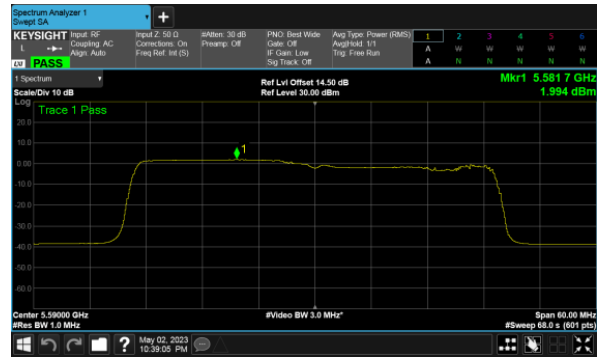

CH64

Beamforming, ANT B  
Modulation Type: 802.11ax HE80(30.6Mbps)  
CH58

Beamforming, ANT C  
Modulation Type: 802.11ax HE20(7.3Mbps)  
CH52

Modulation Type: 802.11ax HE40(14.6Mbps)  
CH54

CH60

CH62

CH64

Beamforming, ANT C  
Modulation Type: 802.11ax HE80(30.6Mbps)  
CH58

Beamforming, ANT D  
Modulation Type: 802.11ax HE20(7.3Mbps)  
CH52

Modulation Type: 802.11ax HE40(14.6Mbps)  
CH54

CH60

CH62

CH64

Beamforming, ANT D  
Modulation Type: 802.11ax HE80(30.6Mbps)  
CH58

Beamforming, ANT A  
Modulation Type: 802.11ax HE20(7.3Mbps)  
CH100

Modulation Type: 802.11ax HE40(14.6Mbps)  
CH102

CH120

CH118

CH140

CH134

Beamforming, ANT A  
Modulation Type: 802.11ax HE80(30.6Mbps)  
CH106

CH122

Beamforming, ANT B  
Modulation Type: 802.11ax HE20(7.3Mbps)  
CH100