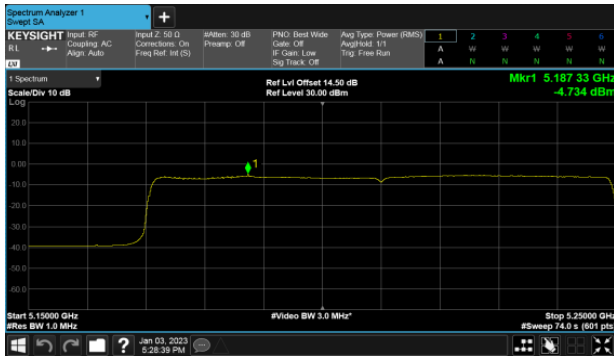

Straddle Channel, Extends across 5250MHz band  
Modulation Type: 802.11ax HE160 (61.3Mbps)  
CH50

Modulation Type: 802.11ax HE160 (61.3Mbps)  
CH114

Beamforming, ANT B  
Straddle Channel, Within 5150-5250MHz band  
Modulation Type: 802.11ax HE160 (61.3Mbps)  
CH50

Straddle Channel, Extends across 5250MHz band  
Modulation Type: 802.11ax HE160 (61.3Mbps)  
CH50

Modulation Type: 802.11ax HE160 (61.3Mbps)  
CH114

Beamforming, ANT C  
Straddle Channel, Within 5150-5250MHz band  
Modulation Type: 802.11ax HE160 (61.3Mbps)  
CH50

Straddle Channel, Extends across 5250MHz band  
Modulation Type: 802.11ax HE160 (61.3Mbps)  
CH50

Modulation Type: 802.11ax HE160 (61.3Mbps)  
CH114

Beamforming, ANT D  
Straddle Channel, Within 5150-5250MHz band  
Modulation Type: 802.11ax HE160 (61.3Mbps)  
CH50