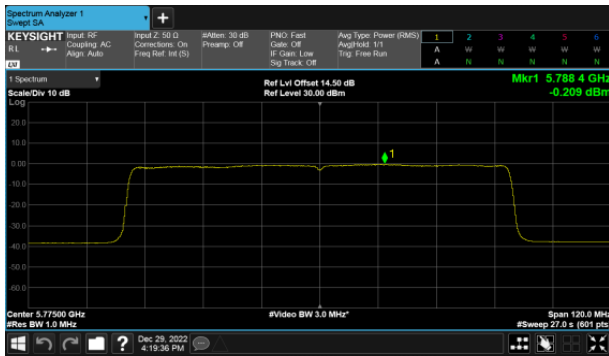

Modulation Type: 802.11ax HE40(14.6Mbps)  
CH151

CH157

CH159

CH165

Beamforming, ANT C  
Modulation Type: 802.11ax HE80(30.6Mbps)  
CH155

Beamforming, ANT D  
Modulation Type: 802.11ax HE20(7.3Mbps)  
CH149

Modulation Type: 802.11ax HE40(14.6Mbps)  
CH151

CH157

CH159

CH165

Beamforming, ANT D  
Modulation Type: 802.11ax HE80(30.6Mbps)  
CH155

Beamforming, ANT A  
Straddle Channel, Within 5150-5250MHz band  
Modulation Type: 802.11ax HE160 (61.3Mbps)  
CH50

Straddle Channel, Extends across 5250MHz band  
Modulation Type: 802.11ax HE160 (61.3Mbps)  
CH50

Modulation Type: 802.11ax HE160 (61.3Mbps)  
CH114

Beamforming, ANT B  
Straddle Channel, Within 5150-5250MHz band  
Modulation Type: 802.11ax HE160 (61.3Mbps)  
CH50