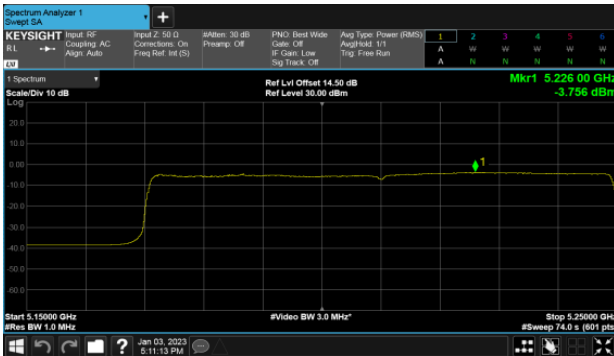

Modulation Type: 802.11ax HE40(14.6Mbps)  
CH151

CH157

CH159

CH165

Beamforming, ANT D  
Modulation Type: 802.11ax HE80(30.6Mbps)  
CH155

Beamforming, ANT A  
Straddle Channel, Within 5150-5250MHz band  
Modulation Type: 802.11ax HE160 (61.3Mbps)  
CH50

Straddle Channel, Extends across 5250MHz band  
Modulation Type: 802.11ax HE160 (61.3Mbps)  
CH50

Modulation Type: 802.11ax HE160 (61.3Mbps)  
CH114

Beamforming, ANT B  
Straddle Channel, Within 5150-5250MHz band  
Modulation Type: 802.11ax HE160 (61.3Mbps)  
CH50