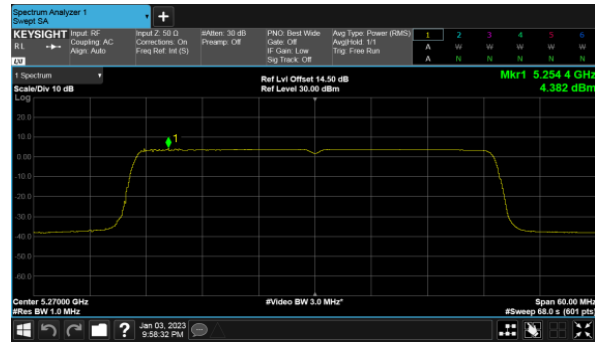

CH60

CH62

CH64

Beamforming, ANT A  
Modulation Type: 802.11ax HE80(30.6Mbps)  
CH58

Beamforming, ANT B  
Modulation Type: 802.11ax HE20(7.3Mbps)  
CH52

Modulation Type: 802.11ax HE40(14.6Mbps)  
CH54

CH60

CH62

CH64

Beamforming, ANT B  
Modulation Type: 802.11ax HE80(30.6Mbps)  
CH58

Beamforming, ANT C  
Modulation Type: 802.11ax HE20(7.3Mbps)  
CH52

Modulation Type: 802.11ax HE40(14.6Mbps)  
CH54

CH60

CH62

CH64

Beamforming, ANT C  
Modulation Type: 802.11ax HE80(30.6Mbps)  
CH58