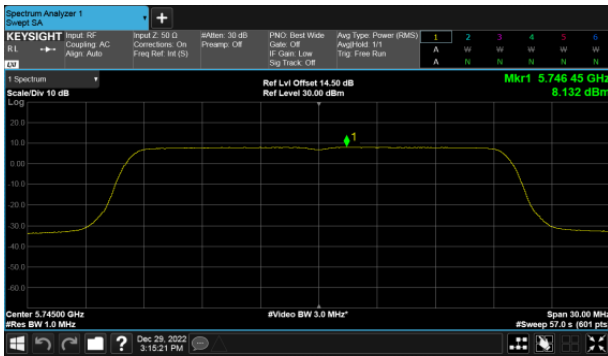

Modulation Type: 802.11ax HE40(14.6Mbps)  
CH151

CH157

CH159

CH165

Beamforming, ANT B  
Modulation Type: 802.11ax HE80(30.6Mbps)  
CH155

Beamforming, ANT C  
Modulation Type: 802.11ax HE20(7.3Mbps)  
CH149

Modulation Type: 802.11ax HE40(14.6Mbps)  
CH151

CH157

CH159

CH165

Beamforming, ANT C  
Modulation Type: 802.11ax HE80(30.6Mbps)  
CH155

Beamforming, ANT D  
Modulation Type: 802.11ax HE20(7.3Mbps)  
CH149

Modulation Type: 802.11ax HE40(14.6Mbps)  
CH151

CH157

CH159

CH165

Beamforming, ANT D  
Modulation Type: 802.11ax HE80(30.6Mbps)  
CH155

Beamforming, ANT A  
Straddle Channel, Within 5150-5250MHz band  
Modulation Type: 802.11ax HE160 (61.3Mbps)  
CH50