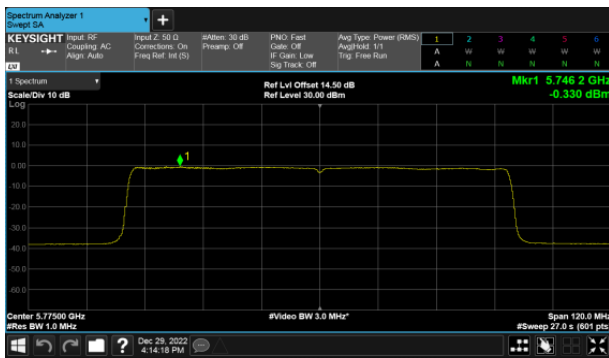

Modulation Type: 802.11ax HE40(14.6Mbps)  
CH151

CH157

CH159

CH165

Beamforming, ANT A  
Modulation Type: 802.11ax HE80(30.6Mbps)  
CH155

Beamforming, ANT B  
Modulation Type: 802.11ax HE20(7.3Mbps)  
CH149

Modulation Type: 802.11ax HE40(14.6Mbps)  
CH151

CH157

CH159

CH165

Beamforming, ANT B  
Modulation Type: 802.11ax HE80(30.6Mbps)  
CH155

Beamforming, ANT C  
Modulation Type: 802.11ax HE20(7.3Mbps)  
CH149

Modulation Type: 802.11ax HE40(14.6Mbps)  
CH151

CH157

CH159

CH165

Beamforming, ANT C  
Modulation Type: 802.11ax HE80(30.6Mbps)  
CH155

Beamforming, ANT D  
Modulation Type: 802.11ax HE20(7.3Mbps)  
CH149