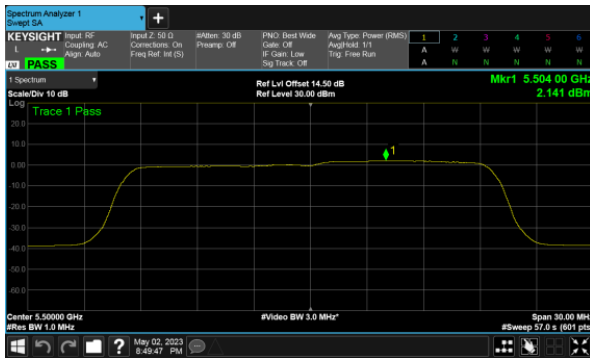

Modulation Type: 802.11ax HE40(14.6Mbps)  
CH102

CH120

CH118

CH140

CH134

Beamforming, ANT B  
Modulation Type: 802.11ax HE80(30.6Mbps)  
CH106

CH122

Beamforming, ANT C  
Modulation Type: 802.11ax HE20(7.3Mbps)  
CH100

Modulation Type: 802.11ax HE40(14.6Mbps)  
CH102

CH120

CH118

CH140

CH134

Beamforming, ANT C  
Modulation Type: 802.11ax HE80(30.6Mbps)  
CH106

CH122

Beamforming, ANT D  
Modulation Type: 802.11ax HE20(7.3Mbps)  
CH100