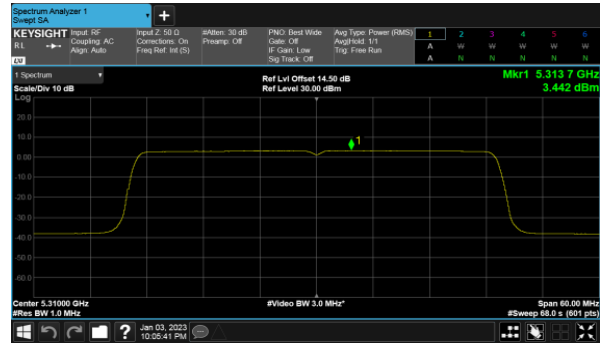

Modulation Type: 802.11ax HE40(14.6Mbps)  
CH38

CH40

CH46

CH48

Beamforming, ANT D  
Modulation Type: 802.11ax HE80(30.6Mbps)  
CH42

Beamforming, ANT A  
Modulation Type: 802.11ax HE20(7.3Mbps)  
CH52

Modulation Type: 802.11ax HE40(14.6Mbps)  
CH54

CH60

CH62

CH64

Beamforming, ANT A  
Modulation Type: 802.11ax HE80(30.6Mbps)  
CH58

Beamforming, ANT B  
Modulation Type: 802.11ax HE20(7.3Mbps)  
CH52

Modulation Type: 802.11ax HE40(14.6Mbps)  
CH54

CH60

CH62