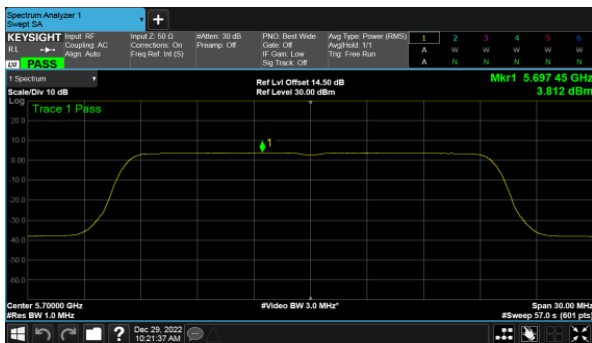

Beamforming, ANT D  
Modulation Type: 802.11ax HE20(7.3Mbps)  
CH52

Modulation Type: 802.11ax HE40(14.6Mbps)  
CH54

CH60

CH62

CH64

Beamforming, ANT D  
Modulation Type: 802.11ax HE80(30.6Mbps)  
CH58

Beamforming, ANT A  
Modulation Type: 802.11ax HE20(7.3Mbps)  
CH100

Modulation Type: 802.11ax HE40(14.6Mbps)  
CH102

CH120

CH118

CH140

CH134

Beamforming, ANT A  
Modulation Type: 802.11ax HE80(30.6Mbps)  
CH106

CH122

Beamforming, ANT B  
Modulation Type: 802.11ax HE20(7.3Mbps)  
CH100

Modulation Type: 802.11ax HE40(14.6Mbps)  
CH102

CH120

CH118

CH140

CH134

Beamforming, ANT B  
Modulation Type: 802.11ax HE80(30.6Mbps)  
CH106

CH122

Beamforming, ANT C  
Modulation Type: 802.11ax HE20(7.3Mbps)  
CH100