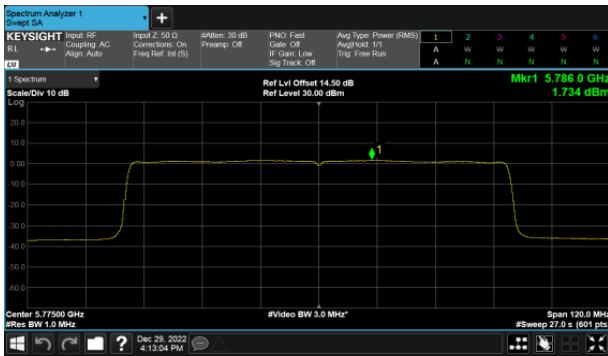

Modulation Type: 802.11ax HE40(14.6Mbps)  
CH102

CH120

CH118

CH140

CH134

Beamforming, ANT D  
Modulation Type: 802.11ax HE80(30.6Mbps)  
CH106

CH122

Beamforming, ANT A  
Modulation Type: 802.11ax HE20(7.3Mbps)  
CH149

Modulation Type: 802.11ax HE40(14.6Mbps)  
CH151

CH157

CH159

CH165

Beamforming, ANT A  
Modulation Type: 802.11ax HE80(30.6Mbps)  
CH155

Beamforming, ANT B  
Modulation Type: 802.11ax HE20(7.3Mbps)  
CH149

Modulation Type: 802.11ax HE40(14.6Mbps)  
CH151

CH157

CH159

CH165

Beamforming, ANT B  
Modulation Type: 802.11ax HE80(30.6Mbps)  
CH155

Beamforming, ANT C  
Modulation Type: 802.11ax HE20(7.3Mbps)  
CH149