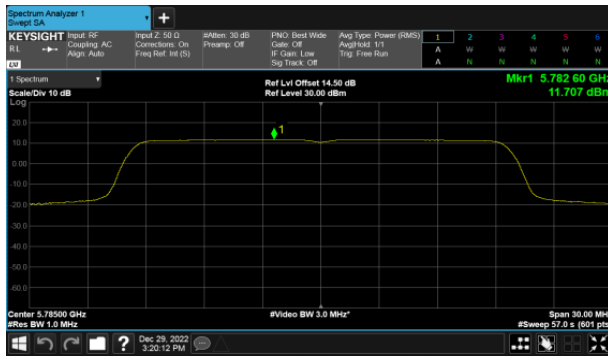

Modulation Type: 802.11ax HE40(14.6Mbps)  
CH102

CH120

CH118

CH140

CH134

Beamforming, ANT D  
Modulation Type: 802.11ax HE80(30.6Mbps)  
CH106

CH122

Beamforming, ANT A  
Modulation Type: 802.11ax HE20(7.3Mbps)  
CH149

Modulation Type: 802.11ax HE40(14.6Mbps)  
CH151

CH157

CH159

CH165

Beamforming, ANT A  
Modulation Type: 802.11ax HE80(30.6Mbps)  
CH155

Beamforming, ANT B  
Modulation Type: 802.11ax HE20(7.3Mbps)  
CH149