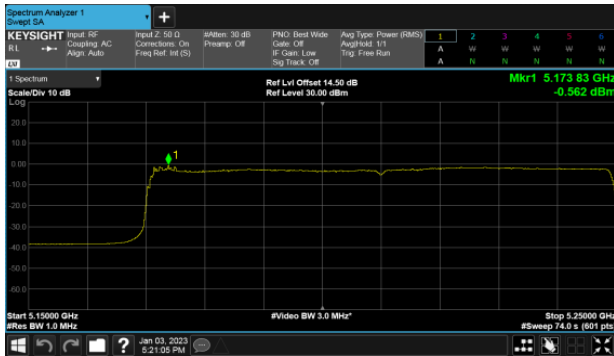

Modulation Type: 802.11ax HE40(14.6Mbps)  
CH151

CH157

CH159

CH165

Beamforming, ANT D  
Modulation Type: 802.11ax HE80(30.6Mbps)  
CH155

Beamforming, ANT A  
Straddle Channel, Within 5150-5250MHz band  
Modulation Type: 802.11ax HE160 (61.3Mbps)  
CH50

Straddle Channel, Extends across 5250MHz band  
Modulation Type: 802.11ax HE160 (61.3Mbps)  
CH50

Modulation Type: 802.11ax HE160 (61.3Mbps)  
CH114

Beamforming, ANT B  
Straddle Channel, Within 5150-5250MHz band  
Modulation Type: 802.11ax HE160 (61.3Mbps)  
CH50

Straddle Channel, Extends across 5250MHz band  
Modulation Type: 802.11ax HE160 (61.3Mbps)  
CH50

Modulation Type: 802.11ax HE160 (61.3Mbps)  
CH114

Beamforming, ANT C  
Straddle Channel, Within 5150-5250MHz band  
Modulation Type: 802.11ax HE160 (61.3Mbps)  
CH50