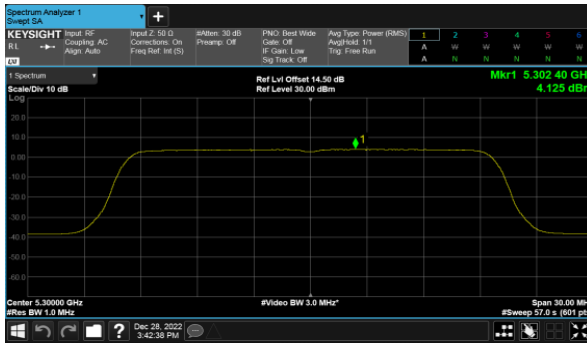

CH64

Beamforming, ANT B  
Modulation Type: 802.11ax HE80(30.6Mbps)  
CH58

Beamforming, ANT C  
Modulation Type: 802.11ax HE20(7.3Mbps)  
CH52

Modulation Type: 802.11ax HE40(14.6Mbps)  
CH54

CH60

CH62

CH64

Beamforming, ANT C  
Modulation Type: 802.11ax HE80(30.6Mbps)  
CH58

Beamforming, ANT D  
Modulation Type: 802.11ax HE20(7.3Mbps)  
CH52

Modulation Type: 802.11ax HE40(14.6Mbps)  
CH54

CH60

CH62

CH64

Beamforming, ANT D  
Modulation Type: 802.11ax HE80(30.6Mbps)  
CH58

Beamforming, ANT A  
Modulation Type: 802.11ax HE20(7.3Mbps)  
CH100