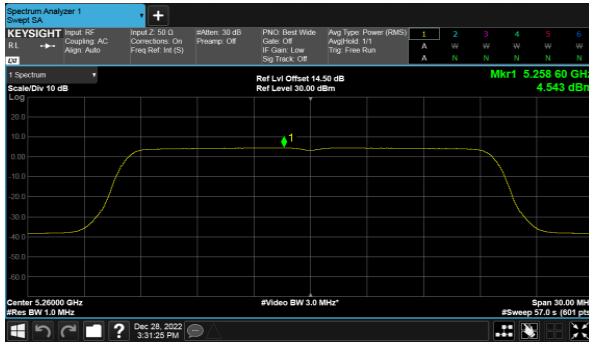

CH60

CH62

CH64

Beamforming, ANT A  
Modulation Type: 802.11ax HE80(30.6Mbps)  
CH58

Beamforming, ANT B  
Modulation Type: 802.11ax HE20(7.3Mbps)  
CH52

Modulation Type: 802.11ax HE40(14.6Mbps)  
CH54

CH60

CH62

CH64

Beamforming, ANT B  
Modulation Type: 802.11ax HE80(30.6Mbps)  
CH58

Beamforming, ANT C  
Modulation Type: 802.11ax HE20(7.3Mbps)  
CH52

Modulation Type: 802.11ax HE40(14.6Mbps)  
CH54

CH60

CH62

CH64

Beamforming, ANT C  
Modulation Type: 802.11ax HE80(30.6Mbps)  
CH58