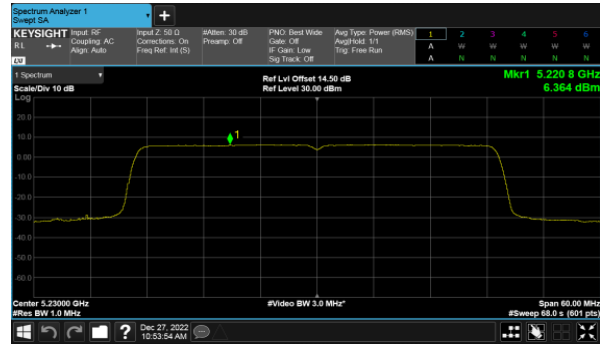

Beamforming, ANT C  
Modulation Type: 802.11ax HE20(7.3Mbps)  
CH36

Modulation Type: 802.11ax HE40(14.6Mbps)  
CH38

CH40

CH46

CH48

Beamforming, ANT C  
Modulation Type: 802.11ax HE80(30.6Mbps)  
CH42

Beamforming, ANT D  
Modulation Type: 802.11ax HE20(7.3Mbps)  
CH36

Modulation Type: 802.11ax HE40(14.6Mbps)  
CH38

CH40

CH46

CH48

Beamforming, ANT D  
Modulation Type: 802.11ax HE80(30.6Mbps)  
CH42

Beamforming, ANT A  
Modulation Type: 802.11ax HE20(7.3Mbps)  
CH52

Modulation Type: 802.11ax HE40(14.6Mbps)  
CH54