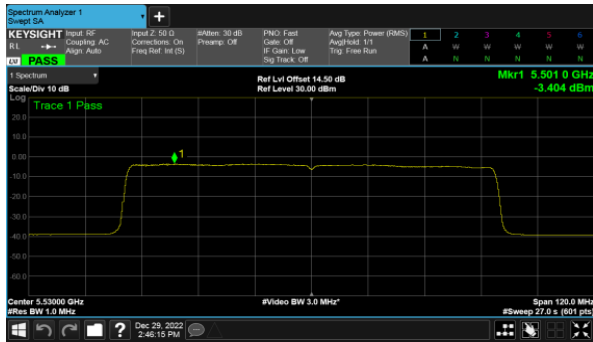

Modulation Type: 802.11ax HE40(14.6Mbps)  
CH102

CH120

CH118

CH140

CH134

Beamforming, ANT B  
Modulation Type: 802.11ax HE80(30.6Mbps)  
CH106

CH122

Beamforming, ANT C  
Modulation Type: 802.11ax HE20(7.3Mbps)  
CH100

Modulation Type: 802.11ax HE40(14.6Mbps)  
CH102

CH120

CH118

CH140

CH134

Beamforming, ANT C  
Modulation Type: 802.11ax HE80(30.6Mbps)  
CH106

CH122

Beamforming, ANT D  
Modulation Type: 802.11ax HE20(7.3Mbps)  
CH100

Modulation Type: 802.11ax HE40(14.6Mbps)  
CH102

CH120

CH118

CH140

CH134

Beamforming, ANT D  
Modulation Type: 802.11ax HE80(30.6Mbps)  
CH106

CH122

Beamforming, ANT A  
Modulation Type: 802.11ax HE20(7.3Mbps)  
CH149