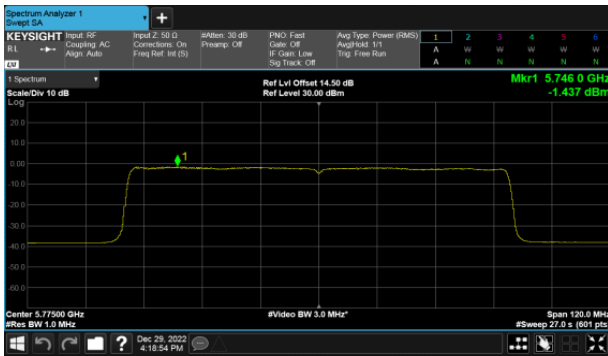

Modulation Type: 802.11ax HE40(14.6Mbps)  
CH151

CH157

CH159

CH165

Beamforming, ANT B  
Modulation Type: 802.11ax HE80(30.6Mbps)  
CH155

Beamforming, ANT C  
Modulation Type: 802.11ax HE20(7.3Mbps)  
CH149

Modulation Type: 802.11ax HE40(14.6Mbps)  
CH151

CH157

CH159

CH165

Beamforming, ANT C  
Modulation Type: 802.11ax HE80(30.6Mbps)  
CH155

Beamforming, ANT D  
Modulation Type: 802.11ax HE20(7.3Mbps)  
CH149

Modulation Type: 802.11ax HE40(14.6Mbps)  
CH151

CH157

CH159

CH165

Beamforming, ANT D  
Modulation Type: 802.11ax HE80(30.6Mbps)  
CH155

Beamforming, ANT A  
Straddle Channel, Within 5150-5250MHz band  
Modulation Type: 802.11ax HE160 (61.3Mbps)  
CH50