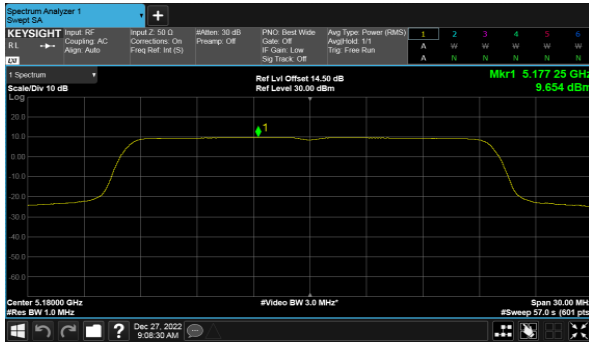

Beamforming, ANT C  
Modulation Type: 802.11ax HE20(7.3Mbps)  
CH36

Modulation Type: 802.11ax HE40(14.6Mbps)  
CH38

CH40

CH46

CH48

Beamforming, ANT C  
Modulation Type: 802.11ax HE80(30.6Mbps)  
CH42

Beamforming, ANT D  
Modulation Type: 802.11ax HE20(7.3Mbps)  
CH36

Modulation Type: 802.11ax HE40(14.6Mbps)  
CH38

CH40

CH46

CH48

Beamforming, ANT D  
Modulation Type: 802.11ax HE80(30.6Mbps)  
CH42

Beamforming, ANT A  
Modulation Type: 802.11ax HE20(7.3Mbps)  
CH52

Modulation Type: 802.11ax HE40(14.6Mbps)  
CH54