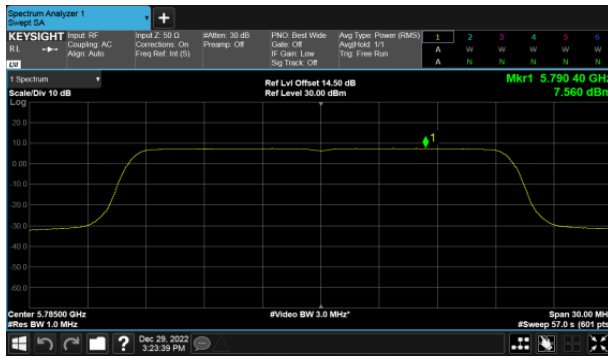

Modulation Type: 802.11ax HE40(14.6Mbps)  
CH151

CH157

CH159

CH165

Beamforming, ANT A  
Modulation Type: 802.11ax HE80(30.6Mbps)  
CH155

Beamforming, ANT B  
Modulation Type: 802.11ax HE20(7.3Mbps)  
CH149

Modulation Type: 802.11ax HE40(14.6Mbps)  
CH151

CH157

CH159

CH165

Beamforming, ANT B  
Modulation Type: 802.11ax HE80(30.6Mbps)  
CH155

Beamforming, ANT C  
Modulation Type: 802.11ax HE20(7.3Mbps)  
CH149

Modulation Type: 802.11ax HE40(14.6Mbps)  
CH151

CH157

CH159

CH165

Beamforming, ANT C  
Modulation Type: 802.11ax HE80(30.6Mbps)  
CH155

Beamforming, ANT D  
Modulation Type: 802.11ax HE20(7.3Mbps)  
CH149