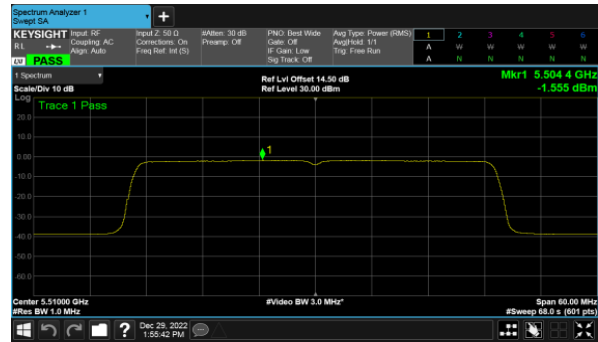

Modulation Type: 802.11ax HE40(14.6Mbps)  
CH102

CH120

CH118

CH140

CH134

Beamforming, ANT C  
Modulation Type: 802.11ax HE80(30.6Mbps)  
CH106

CH122

Beamforming, ANT D  
Modulation Type: 802.11ax HE20(7.3Mbps)  
CH100

Modulation Type: 802.11ax HE40(14.6Mbps)  
CH102

CH120

CH118

CH140

CH134

Beamforming, ANT D  
Modulation Type: 802.11ax HE80(30.6Mbps)  
CH106

CH122

Beamforming, ANT A  
Modulation Type: 802.11ax HE20(7.3Mbps)  
CH149