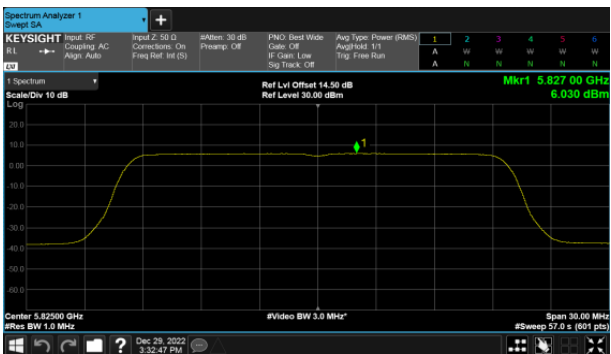

Modulation Type: 802.11ax HE40(14.6Mbps)  
CH151

CH157

CH159

CH165

Beamforming, ANT C  
Modulation Type: 802.11ax HE80(30.6Mbps)  
CH155

Beamforming, ANT D  
Modulation Type: 802.11ax HE20(7.3Mbps)  
CH149

Modulation Type: 802.11ax HE40(14.6Mbps)  
CH151

CH157

CH159

CH165

Beamforming, ANT D  
Modulation Type: 802.11ax HE80(30.6Mbps)  
CH155

Beamforming, ANT A  
Straddle Channel, Within 5150-5250MHz band  
Modulation Type: 802.11ax HE160 (61.3Mbps)  
CH50

Straddle Channel, Extends across 5250MHz band  
Modulation Type: 802.11ax HE160 (61.3Mbps)  
CH50

Modulation Type: 802.11ax HE160 (61.3Mbps)  
CH114

Beamforming, ANT B  
Straddle Channel, Within 5150-5250MHz band  
Modulation Type: 802.11ax HE160 (61.3Mbps)  
CH50

Straddle Channel, Extends across 5250MHz band  
Modulation Type: 802.11ax HE160 (61.3Mbps)  
CH50

Modulation Type: 802.11ax HE160 (61.3Mbps)  
CH114

Beamforming, ANT C  
Straddle Channel, Within 5150-5250MHz band  
Modulation Type: 802.11ax HE160 (61.3Mbps)  
CH50