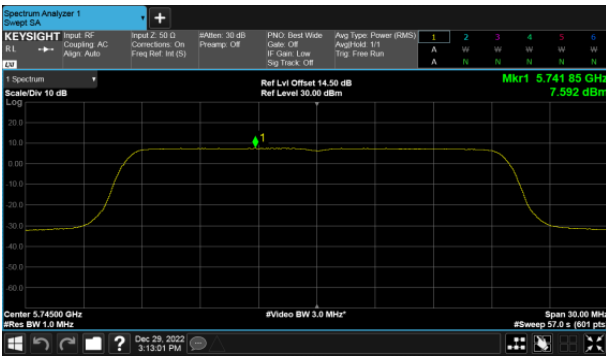

Modulation Type: 802.11ax HE40(14.6Mbps)  
CH151

CH157

CH159

CH165

Beamforming, ANT A  
Modulation Type: 802.11ax HE80(30.6Mbps)  
CH155

Beamforming, ANT B  
Modulation Type: 802.11ax HE20(7.3Mbps)  
CH149

Modulation Type: 802.11ax HE40(14.6Mbps)  
CH151

CH157

CH159

CH165

Beamforming, ANT B  
Modulation Type: 802.11ax HE80(30.6Mbps)  
CH155

Beamforming, ANT C  
Modulation Type: 802.11ax HE20(7.3Mbps)  
CH149