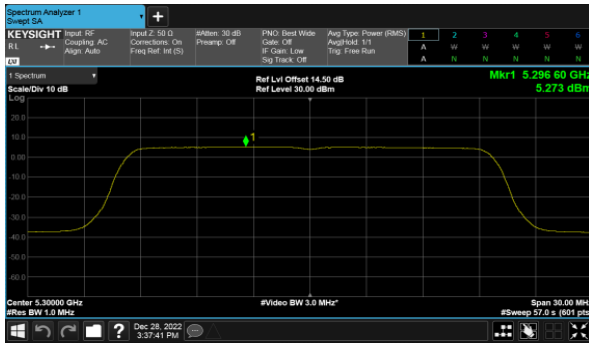

Modulation Type: 802.11ax HE40(14.6Mbps)  
CH38

CH40

CH46

CH48

Beamforming, ANT D  
Modulation Type: 802.11ax HE80(30.6Mbps)  
CH42

Beamforming, ANT A  
Modulation Type: 802.11ax HE20(7.3Mbps)  
CH52

Modulation Type: 802.11ax HE40(14.6Mbps)  
CH54

CH60

CH62

CH64

Beamforming, ANT A  
Modulation Type: 802.11ax HE80(30.6Mbps)  
CH58

Beamforming, ANT B  
Modulation Type: 802.11ax HE20(7.3Mbps)  
CH52

Modulation Type: 802.11ax HE40(14.6Mbps)  
CH54

CH60

CH62