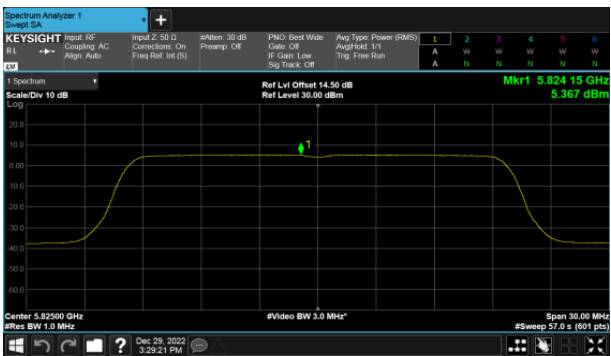

Modulation Type: 802.11ax HE40(14.6Mbps)  
CH151

CH157

CH159

CH165

Beamforming, ANT A  
Modulation Type: 802.11ax HE80(30.6Mbps)  
CH155

Beamforming, ANT B  
Modulation Type: 802.11ax HE20(7.3Mbps)  
CH149

Modulation Type: 802.11ax HE40(14.6Mbps)  
CH151

CH157

CH159

CH165

Beamforming, ANT B  
Modulation Type: 802.11ax HE80(30.6Mbps)  
CH155

Beamforming, ANT C  
Modulation Type: 802.11ax HE20(7.3Mbps)  
CH149

Modulation Type: 802.11ax HE40(14.6Mbps)  
CH151

CH157

CH159

CH165

Beamforming, ANT C  
Modulation Type: 802.11ax HE80(30.6Mbps)  
CH155

Beamforming, ANT D  
Modulation Type: 802.11ax HE20(7.3Mbps)  
CH149