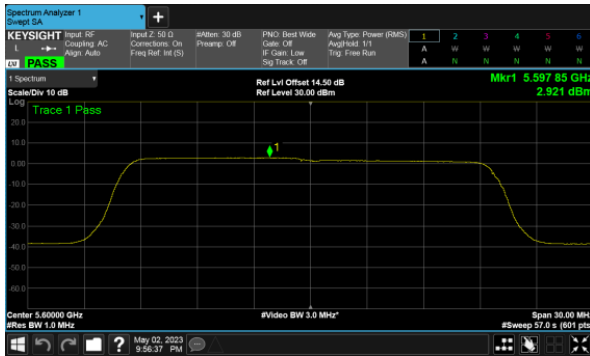

Modulation Type: 802.11ax HE40(14.6Mbps)  
CH102

CH120

CH118

CH140

CH134

Beamforming, ANT C  
Modulation Type: 802.11ax HE80(30.6Mbps)  
CH106

CH122

Beamforming, ANT D  
Modulation Type: 802.11ax HE20(7.3Mbps)  
CH100

Modulation Type: 802.11ax HE40(14.6Mbps)  
CH102

CH120

CH118

CH140

CH134

Beamforming, ANT D  
Modulation Type: 802.11ax HE80(30.6Mbps)  
CH106

CH122

Beamforming, ANT A  
Modulation Type: 802.11ax HE20(7.3Mbps)  
CH149