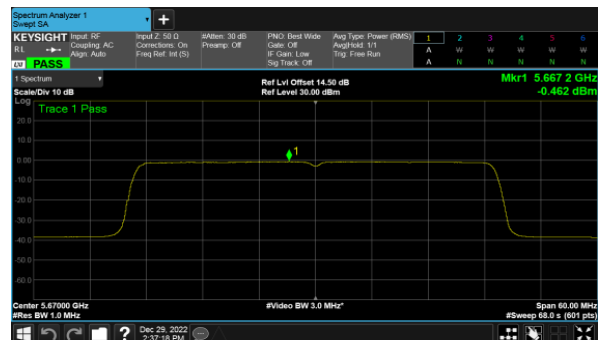

Modulation Type: 802.11ax HE40(14.6Mbps)  
CH102

CH120

CH118

CH140

CH134

Beamforming, ANT C  
Modulation Type: 802.11ax HE80(30.6Mbps)  
CH106

CH122

Beamforming, ANT D  
Modulation Type: 802.11ax HE20(7.3Mbps)  
CH100

Modulation Type: 802.11ax HE40(14.6Mbps)  
CH102

CH120

CH118

CH140

CH134

Beamforming, ANT D  
Modulation Type: 802.11ax HE80(30.6Mbps)  
CH106

CH122

Beamforming, ANT A  
Modulation Type: 802.11ax HE20(7.3Mbps)  
CH149