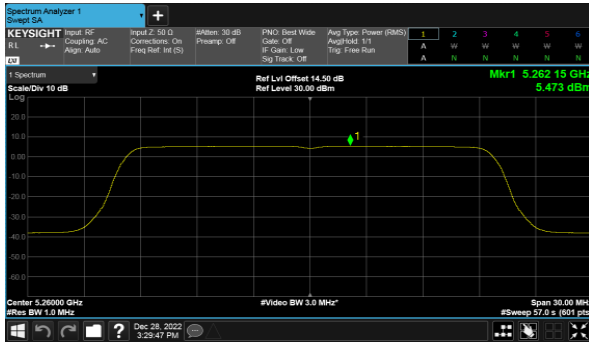

Modulation Type: 802.11ax HE40(14.6Mbps)  
CH38

CH40

CH46

CH48

Beamforming, ANT D  
Modulation Type: 802.11ax HE80(30.6Mbps)  
CH42

Beamforming, ANT A  
Modulation Type: 802.11ax HE20(7.3Mbps)  
CH52

Modulation Type: 802.11ax HE40(14.6Mbps)  
CH54

CH60

CH62

CH64

Beamforming, ANT A  
Modulation Type: 802.11ax HE80(30.6Mbps)  
CH58

Beamforming, ANT B  
Modulation Type: 802.11ax HE20(7.3Mbps)  
CH52

Modulation Type: 802.11ax HE40(14.6Mbps)  
CH54

CH60

CH62