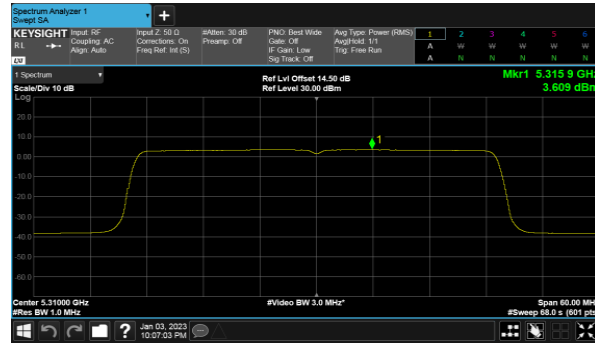

CH60

CH62

CH64

Beamforming, ANT A  
Modulation Type: 802.11ax HE80(30.6Mbps)  
CH58

Beamforming, ANT B  
Modulation Type: 802.11ax HE20(7.3Mbps)  
CH52

Modulation Type: 802.11ax HE40(14.6Mbps)  
CH54

CH60

CH62

CH64

Beamforming, ANT B  
Modulation Type: 802.11ax HE80(30.6Mbps)  
CH58

Beamforming, ANT C  
Modulation Type: 802.11ax HE20(7.3Mbps)  
CH52

Modulation Type: 802.11ax HE40(14.6Mbps)  
CH54

CH60

CH62

CH64

Beamforming, ANT C  
Modulation Type: 802.11ax HE80(30.6Mbps)  
CH58