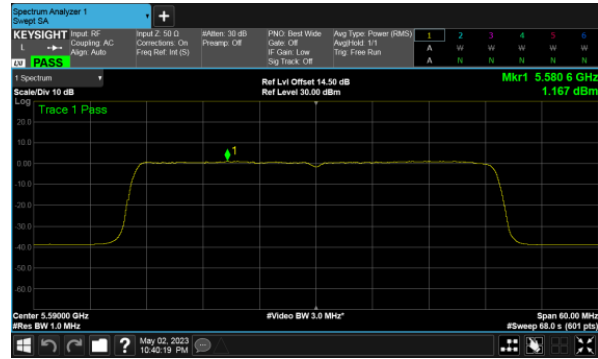

Modulation Type: 802.11ax HE40(14.6Mbps)  
CH102

CH120

CH118

CH140

CH134

Beamforming, ANT A  
Modulation Type: 802.11ax HE80(30.6Mbps)  
CH106

CH122

Beamforming, ANT B  
Modulation Type: 802.11ax HE20(7.3Mbps)  
CH100

Modulation Type: 802.11ax HE40(14.6Mbps)  
CH102

CH120

CH118

CH140

CH134

Beamforming, ANT B  
Modulation Type: 802.11ax HE80(30.6Mbps)  
CH106

CH122

Beamforming, ANT C  
Modulation Type: 802.11ax HE20(7.3Mbps)  
CH100