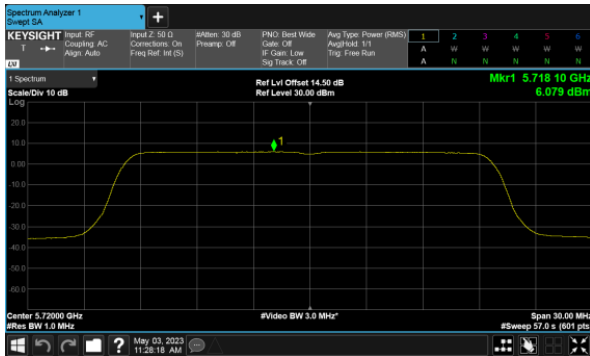

Straddle Channel, Extends across 5250MHz band  
Modulation Type: 802.11ax HE160 (61.3Mbps)  
CH50

Modulation Type: 802.11ax HE160 (61.3Mbps)  
CH114

Beamforming, ANT D  
Straddle Channel, Within 5150-5250MHz band  
Modulation Type: 802.11ax HE160 (61.3Mbps)  
CH50

Straddle Channel, Extends across 5250MHz band  
Modulation Type: 802.11ax HE160 (61.3Mbps)  
CH50

Modulation Type: 802.11ax HE160 (61.3Mbps)  
CH114

Beamforming, ANT A  
Straddle Channel  
Modulation Type: 802.11ax HE20(7.3Mbps)  
CH144

Modulation Type: 802.11ax HE40(14.6Mbps)  
CH142

Modulation Type: 802.11ax HE80(30.6Mbps)  
CH138

Beamforming, ANT B  
Straddle Channel  
Modulation Type: 802.11ax HE20(7.3Mbps)  
CH144

Modulation Type: 802.11ax HE40(14.6Mbps)  
CH142