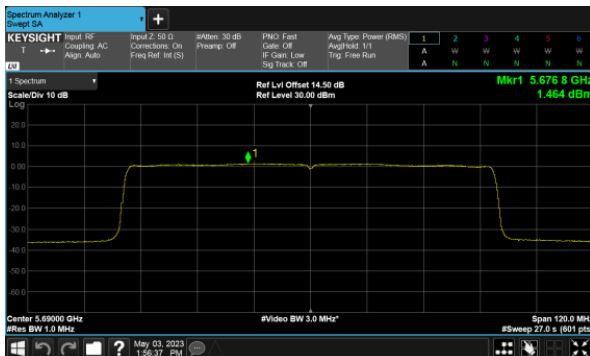

Straddle Channel, Extends across 5250MHz band  
Modulation Type: 802.11ax HE160 (61.3Mbps)  
CH50

Modulation Type: 802.11ax HE160 (61.3Mbps)  
CH114

Beamforming, ANT D  
Straddle Channel, Within 5150-5250MHz band  
Modulation Type: 802.11ax HE160 (61.3Mbps)  
CH50

Straddle Channel, Extends across 5250MHz band  
Modulation Type: 802.11ax HE160 (61.3Mbps)  
CH50

Modulation Type: 802.11ax HE160 (61.3Mbps)  
CH114

Beamforming, ANT A  
Straddle Channel  
Modulation Type: 802.11ax HE20(7.3Mbps)  
CH144

Modulation Type: 802.11ax HE40(14.6Mbps)  
CH142

Modulation Type: 802.11ax HE80(30.6Mbps)  
CH138

Beamforming, ANT B  
Straddle Channel  
Modulation Type: 802.11ax HE20(7.3Mbps)  
CH144

Modulation Type: 802.11ax HE40(14.6Mbps)  
CH142