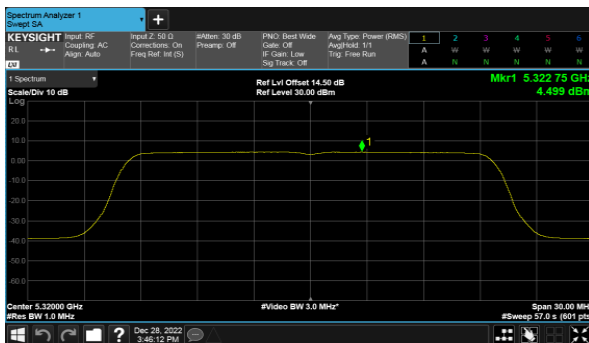

CH60

CH62

CH64

Beamforming, ANT A  
Modulation Type: 802.11ax HE80(30.6Mbps)  
CH58

Beamforming, ANT B  
Modulation Type: 802.11ax HE20(7.3Mbps)  
CH52

Modulation Type: 802.11ax HE40(14.6Mbps)  
CH54

CH60

CH62

CH64

Beamforming, ANT B  
Modulation Type: 802.11ax HE80(30.6Mbps)  
CH58

Beamforming, ANT C  
Modulation Type: 802.11ax HE20(7.3Mbps)  
CH52

Modulation Type: 802.11ax HE40(14.6Mbps)  
CH54

CH60

CH62

CH64

Beamforming, ANT C  
Modulation Type: 802.11ax HE80(30.6Mbps)  
CH58