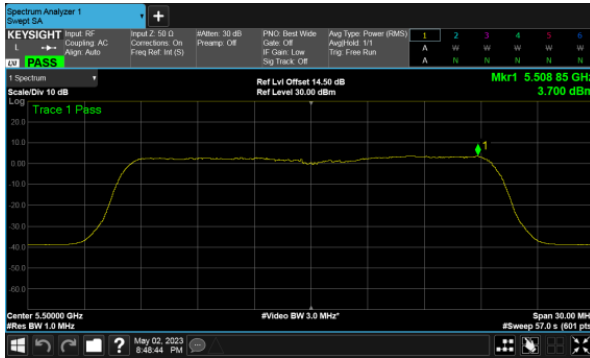

Modulation Type: 802.11ax HE40(14.6Mbps)  
CH102

CH120

CH118

CH140

CH134

Beamforming, ANT A  
Modulation Type: 802.11ax HE80(30.6Mbps)  
CH106

CH122

Beamforming, ANT B  
Modulation Type: 802.11ax HE20(7.3Mbps)  
CH100

Modulation Type: 802.11ax HE40(14.6Mbps)  
CH102

CH120

CH118

CH140

CH134

Beamforming, ANT B  
Modulation Type: 802.11ax HE80(30.6Mbps)  
CH106

CH122

Beamforming, ANT C  
Modulation Type: 802.11ax HE20(7.3Mbps)  
CH100