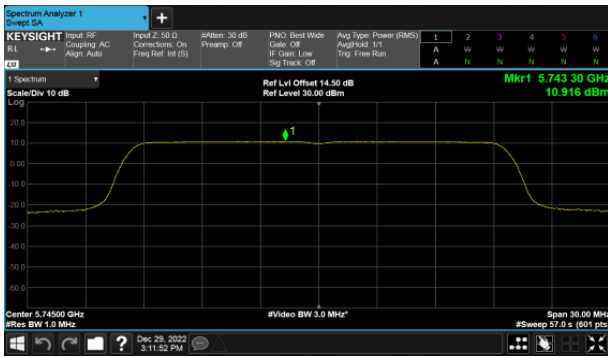

Modulation Type: 802.11ax HE40(14.6Mbps)  
CH102

CH120

CH118

CH140

CH134

Beamforming, ANT D  
Modulation Type: 802.11ax HE80(30.6Mbps)  
CH106

CH122

Beamforming, ANT A  
Modulation Type: 802.11ax HE20(7.3Mbps)  
CH149

Modulation Type: 802.11ax HE40(14.6Mbps)  
CH151

CH157

CH159

CH165

Beamforming, ANT A  
Modulation Type: 802.11ax HE80(30.6Mbps)  
CH155

Beamforming, ANT B  
Modulation Type: 802.11ax HE20(7.3Mbps)  
CH149