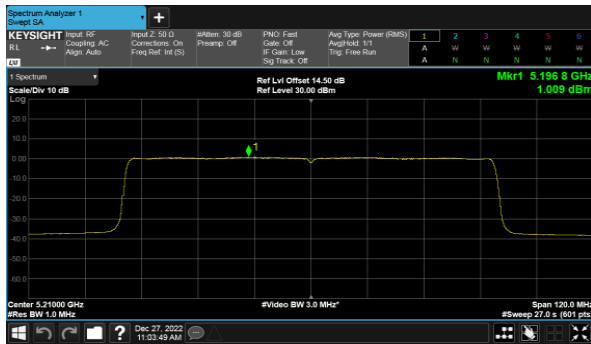

Beamforming, ANT C  
Modulation Type: 802.11ax HE20(7.3Mbps)  
CH36

Modulation Type: 802.11ax HE40(14.6Mbps)  
CH38

CH40

CH46

CH48

Beamforming, ANT C  
Modulation Type: 802.11ax HE80(30.6Mbps)  
CH42

Beamforming, ANT D  
Modulation Type: 802.11ax HE20(7.3Mbps)  
CH36

Modulation Type: 802.11ax HE40(14.6Mbps)  
CH38

CH40

CH46

CH48

Beamforming, ANT D  
Modulation Type: 802.11ax HE80(30.6Mbps)  
CH42

Beamforming, ANT A  
Modulation Type: 802.11ax HE20(7.3Mbps)  
CH52

Modulation Type: 802.11ax HE40(14.6Mbps)  
CH54