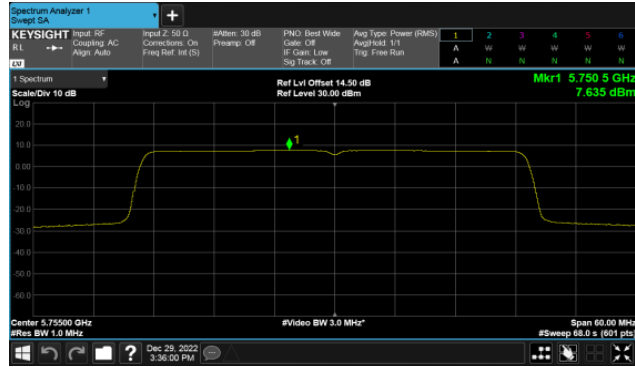

Modulation Type: 802.11ax HE40(14.6Mbps)  
CH102

CH120

CH118

CH140

CH134

Beamforming, ANT C  
Modulation Type: 802.11ax HE80(30.6Mbps)  
CH106

CH122

Beamforming, ANT D  
Modulation Type: 802.11ax HE20(7.3Mbps)  
CH100

Modulation Type: 802.11ax HE40(14.6Mbps)  
CH102

CH120

CH118

CH140

CH134

Beamforming, ANT D  
Modulation Type: 802.11ax HE80(30.6Mbps)  
CH106

CH122

Beamforming, ANT A  
Modulation Type: 802.11ax HE20(7.3Mbps)  
CH149

Modulation Type: 802.11ax HE40(14.6Mbps)  
CH151

CH157

CH159

CH165

Beamforming, ANT A  
Modulation Type: 802.11ax HE80(30.6Mbps)  
CH155

Beamforming, ANT B  
Modulation Type: 802.11ax HE20(7.3Mbps)  
CH149