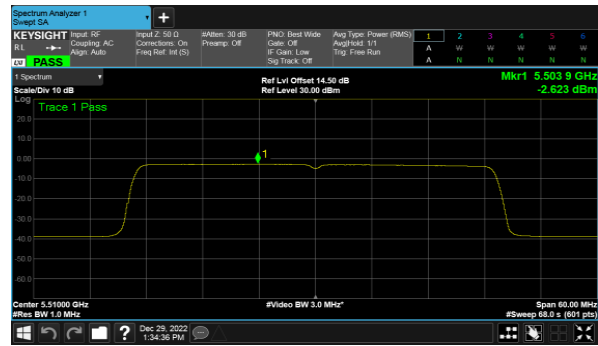

CH64

Beamforming, ANT B  
Modulation Type: 802.11ax HE80(30.6Mbps)  
CH58

Beamforming, ANT C  
Modulation Type: 802.11ax HE20(7.3Mbps)  
CH52

Modulation Type: 802.11ax HE40(14.6Mbps)  
CH54

CH60

CH62

CH64

Beamforming, ANT C  
Modulation Type: 802.11ax HE80(30.6Mbps)  
CH58

Beamforming, ANT D  
Modulation Type: 802.11ax HE20(7.3Mbps)  
CH52

Modulation Type: 802.11ax HE40(14.6Mbps)  
CH54

CH60

CH62

CH64

Beamforming, ANT D  
Modulation Type: 802.11ax HE80(30.6Mbps)  
CH58

Beamforming, ANT A  
Modulation Type: 802.11ax HE20(7.3Mbps)  
CH100

Modulation Type: 802.11ax HE40(14.6Mbps)  
CH102

CH120

CH118

CH140

CH134

Beamforming, ANT A  
Modulation Type: 802.11ax HE80(30.6Mbps)  
CH106

CH122

Beamforming, ANT B  
Modulation Type: 802.11ax HE20(7.3Mbps)  
CH100