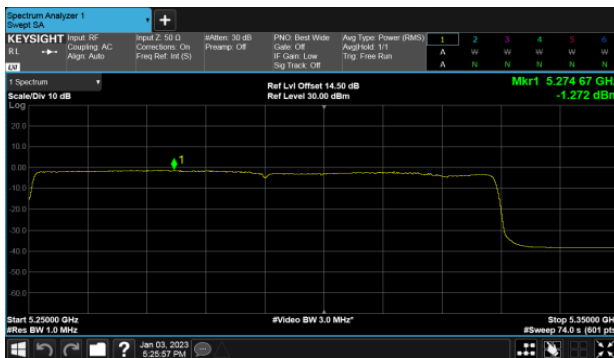

Modulation Type: 802.11ax HE40(14.6Mbps)  
CH151

CH157

CH159

CH165

Beamforming, ANT D  
Modulation Type: 802.11ax HE80(30.6Mbps)  
CH155

Beamforming, ANT A  
Straddle Channel, Within 5150-5250MHz band  
Modulation Type: 802.11ax HE160 (61.3Mbps)  
CH50

Straddle Channel, Extends across 5250MHz band  
Modulation Type: 802.11ax HE160 (61.3Mbps)  
CH50

Modulation Type: 802.11ax HE160 (61.3Mbps)  
CH114

Beamforming, ANT B  
Straddle Channel, Within 5150-5250MHz band  
Modulation Type: 802.11ax HE160 (61.3Mbps)  
CH50

Straddle Channel, Extends across 5250MHz band  
Modulation Type: 802.11ax HE160 (61.3Mbps)  
CH50

Modulation Type: 802.11ax HE160 (61.3Mbps)  
CH114

Beamforming, ANT C  
Straddle Channel, Within 5150-5250MHz band  
Modulation Type: 802.11ax HE160 (61.3Mbps)  
CH50