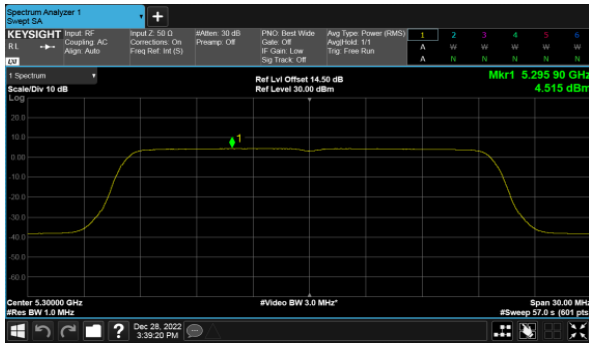

CH60

CH62

CH64

Beamforming, ANT A  
Modulation Type: 802.11ax HE80(30.6Mbps)  
CH58

Beamforming, ANT B  
Modulation Type: 802.11ax HE20(7.3Mbps)  
CH52

Modulation Type: 802.11ax HE40(14.6Mbps)  
CH54

CH60

CH62

CH64

Beamforming, ANT B  
Modulation Type: 802.11ax HE80(30.6Mbps)  
CH58

Beamforming, ANT C  
Modulation Type: 802.11ax HE20(7.3Mbps)  
CH52

Modulation Type: 802.11ax HE40(14.6Mbps)  
CH54

CH60

CH62

CH64

Beamforming, ANT C  
Modulation Type: 802.11ax HE80(30.6Mbps)  
CH58