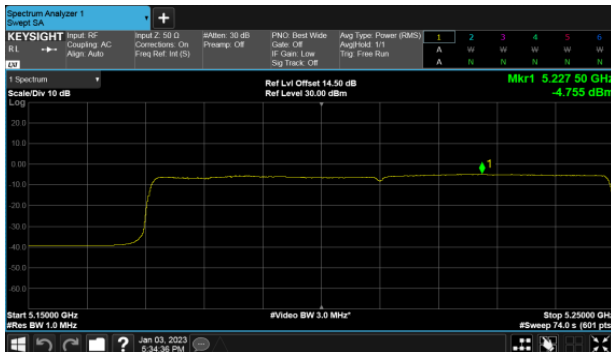

Straddle Channel, Extends across 5250MHz band  
Modulation Type: 802.11ax HE160 (61.3Mbps)  
CH50

Modulation Type: 802.11ax HE160 (61.3Mbps)  
CH114

Beamforming, ANT C  
Straddle Channel, Within 5150-5250MHz band  
Modulation Type: 802.11ax HE160 (61.3Mbps)  
CH50

Straddle Channel, Extends across 5250MHz band  
Modulation Type: 802.11ax HE160 (61.3Mbps)  
CH50

Modulation Type: 802.11ax HE160 (61.3Mbps)  
CH114

Beamforming, ANT D  
Straddle Channel, Within 5150-5250MHz band  
Modulation Type: 802.11ax HE160 (61.3Mbps)  
CH50

Straddle Channel, Extends across 5250MHz band  
Modulation Type: 802.11ax HE160 (61.3Mbps)  
CH50

Modulation Type: 802.11ax HE160 (61.3Mbps)  
CH114

Beamforming, ANT A  
Straddle Channel  
Modulation Type: 802.11ax HE20(7.3Mbps)  
CH144