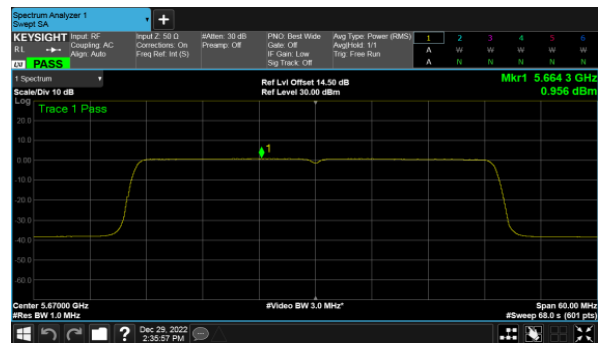

Modulation Type: 802.11ax HE40(14.6Mbps)  
CH102

CH120

CH118

CH140

CH134

Beamforming, ANT B  
Modulation Type: 802.11ax HE80(30.6Mbps)  
CH106

CH122

Beamforming, ANT C  
Modulation Type: 802.11ax HE20(7.3Mbps)  
CH100

Modulation Type: 802.11ax HE40(14.6Mbps)  
CH102

CH120

CH118

CH140

CH134

Beamforming, ANT C  
Modulation Type: 802.11ax HE80(30.6Mbps)  
CH106

CH122

Beamforming, ANT D  
Modulation Type: 802.11ax HE20(7.3Mbps)  
CH100