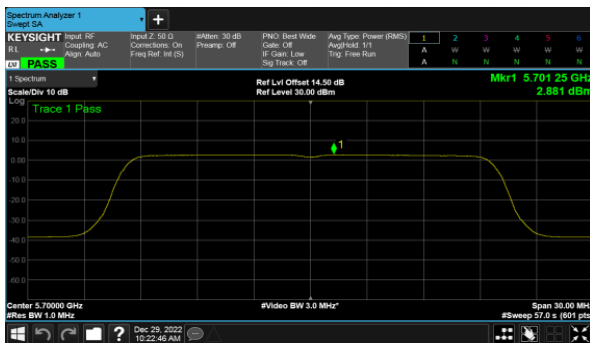

Modulation Type: 802.11ax HE40(14.6Mbps)  
CH102

CH120

CH118

CH140

CH134

Beamforming, ANT B  
Modulation Type: 802.11ax HE80(30.6Mbps)  
CH106

CH122

Beamforming, ANT C  
Modulation Type: 802.11ax HE20(7.3Mbps)  
CH100

Modulation Type: 802.11ax HE40(14.6Mbps)  
CH102

CH120

CH118

CH140

CH134

Beamforming, ANT C  
Modulation Type: 802.11ax HE80(30.6Mbps)  
CH106

CH122

Beamforming, ANT D  
Modulation Type: 802.11ax HE20(7.3Mbps)  
CH100