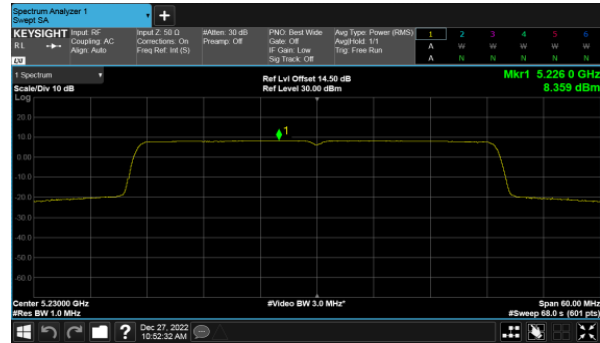

Beamforming, ANT C  
Modulation Type: 802.11ax HE20(7.3Mbps)  
CH36

Modulation Type: 802.11ax HE40(14.6Mbps)  
CH38

CH40

CH46

CH48

Beamforming, ANT C  
Modulation Type: 802.11ax HE80(30.6Mbps)  
CH42

Beamforming, ANT D  
Modulation Type: 802.11ax HE20(7.3Mbps)  
CH36

Modulation Type: 802.11ax HE40(14.6Mbps)  
CH38

CH40

CH46

CH48

Beamforming, ANT D  
Modulation Type: 802.11ax HE80(30.6Mbps)  
CH42

Beamforming, ANT A  
Modulation Type: 802.11ax HE20(7.3Mbps)  
CH52

Modulation Type: 802.11ax HE40(14.6Mbps)  
CH54