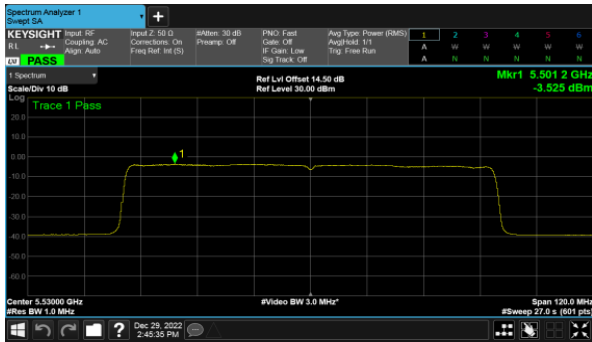

Modulation Type: 802.11ax HE40(14.6Mbps)  
CH102

CH120

CH118

CH140

CH134

Beamforming, ANT B  
Modulation Type: 802.11ax HE80(30.6Mbps)  
CH106

CH122

Beamforming, ANT C  
Modulation Type: 802.11ax HE20(7.3Mbps)  
CH100

Modulation Type: 802.11ax HE40(14.6Mbps)  
CH102

CH120

CH118

CH140

CH134

Beamforming, ANT C  
Modulation Type: 802.11ax HE80(30.6Mbps)  
CH106

CH122

Beamforming, ANT D  
Modulation Type: 802.11ax HE20(7.3Mbps)  
CH100