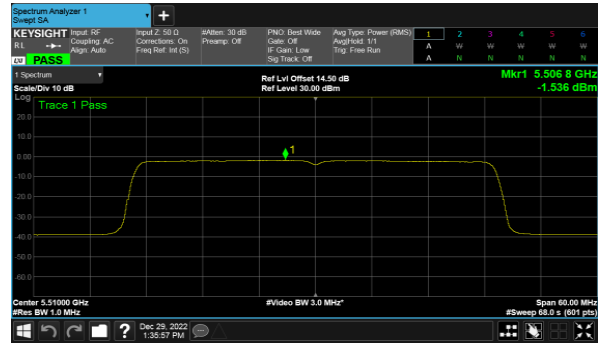

Beamforming, ANT D  
Modulation Type: 802.11ax HE20(7.3Mbps)  
CH52

Modulation Type: 802.11ax HE40(14.6Mbps)  
CH54

CH60

CH62

CH64

Beamforming, ANT D  
Modulation Type: 802.11ax HE80(30.6Mbps)  
CH58

Beamforming, ANT A  
Modulation Type: 802.11ax HE20(7.3Mbps)  
CH100

Modulation Type: 802.11ax HE40(14.6Mbps)  
CH102

CH120

CH118

CH140

CH134

Beamforming, ANT A  
Modulation Type: 802.11ax HE80(30.6Mbps)  
CH106

CH122

Beamforming, ANT B  
Modulation Type: 802.11ax HE20(7.3Mbps)  
CH100

Modulation Type: 802.11ax HE40(14.6Mbps)  
CH102

CH120

CH118

CH140

CH134

Beamforming, ANT B  
Modulation Type: 802.11ax HE80(30.6Mbps)  
CH106

CH122

Beamforming, ANT C  
Modulation Type: 802.11ax HE20(7.3Mbps)  
CH100