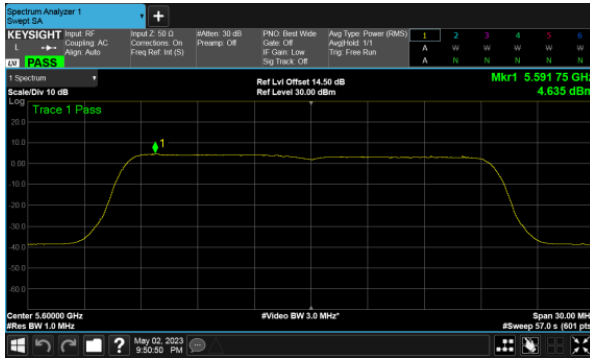

Modulation Type: 802.11ax HE40(14.6Mbps)  
CH102

CH120

CH118

CH140

CH134

Beamforming, ANT A  
Modulation Type: 802.11ax HE80(30.6Mbps)  
CH106

CH122

Beamforming, ANT B  
Modulation Type: 802.11ax HE20(7.3Mbps)  
CH100

Modulation Type: 802.11ax HE40(14.6Mbps)  
CH102

CH120

CH118

CH140

CH134

Beamforming, ANT B  
Modulation Type: 802.11ax HE80(30.6Mbps)  
CH106

CH122

Beamforming, ANT C  
Modulation Type: 802.11ax HE20(7.3Mbps)  
CH100