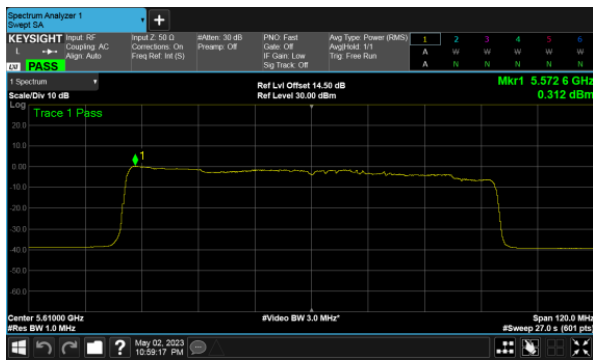

Modulation Type: 802.11ax HE40(14.6Mbps)  
CH102

CH120

CH118

CH140

CH134

Beamforming, ANT C  
Modulation Type: 802.11ax HE80(30.6Mbps)  
CH106

CH122

Beamforming, ANT D  
Modulation Type: 802.11ax HE20(7.3Mbps)  
CH100

Modulation Type: 802.11ax HE40(14.6Mbps)  
CH102

CH120

CH118

CH140

CH134

Beamforming, ANT D  
Modulation Type: 802.11ax HE80(30.6Mbps)  
CH106

CH122

Beamforming, ANT A  
Modulation Type: 802.11ax HE20(7.3Mbps)  
CH149