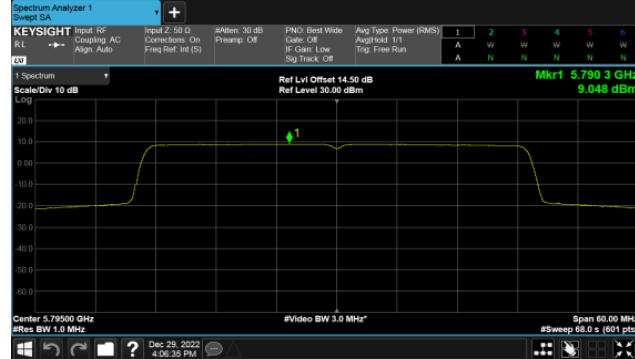

Modulation Type: 802.11ax HE40(14.6Mbps)  
CH102

CH120

CH118

CH140

CH134

Beamforming, ANT D  
Modulation Type: 802.11ax HE80(30.6Mbps)  
CH106

CH122

Beamforming, ANT A  
Modulation Type: 802.11ax HE20(7.3Mbps)  
CH149

Modulation Type: 802.11ax HE40(14.6Mbps)  
CH151

CH157

CH159

CH165

Beamforming, ANT A  
Modulation Type: 802.11ax HE80(30.6Mbps)  
CH155

Beamforming, ANT B  
Modulation Type: 802.11ax HE20(7.3Mbps)  
CH149