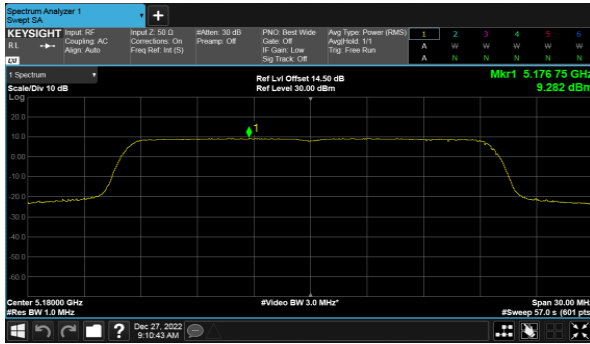

Beamforming, ANT C  
Modulation Type: 802.11ax HE20(7.3Mbps)  
CH36

Modulation Type: 802.11ax HE40(14.6Mbps)  
CH38

CH40

CH46

CH48

Beamforming, ANT C  
Modulation Type: 802.11ax HE80(30.6Mbps)  
CH42

Beamforming, ANT D  
Modulation Type: 802.11ax HE20(7.3Mbps)  
CH36

Modulation Type: 802.11ax HE40(14.6Mbps)  
CH38

CH40

CH46

CH48

Beamforming, ANT D  
Modulation Type: 802.11ax HE80(30.6Mbps)  
CH42

Beamforming, ANT A  
Modulation Type: 802.11ax HE20(7.3Mbps)  
CH52

Modulation Type: 802.11ax HE40(14.6Mbps)  
CH54