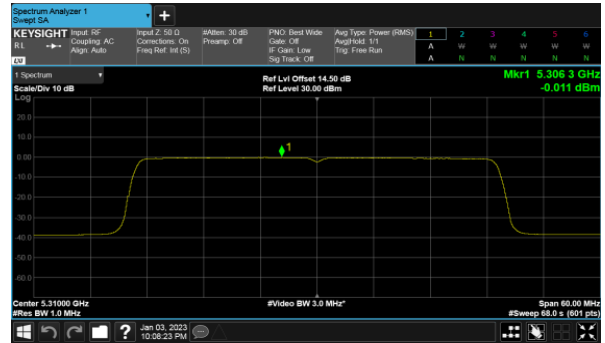

CH64

Beamforming, ANT B  
Modulation Type: 802.11ax HE80(30.6Mbps)  
CH58

Beamforming, ANT C  
Modulation Type: 802.11ax HE20(7.3Mbps)  
CH52

Modulation Type: 802.11ax HE40(14.6Mbps)  
CH54

CH60

CH62

CH64

Beamforming, ANT C  
Modulation Type: 802.11ax HE80(30.6Mbps)  
CH58

Beamforming, ANT D  
Modulation Type: 802.11ax HE20(7.3Mbps)  
CH52

Modulation Type: 802.11ax HE40(14.6Mbps)  
CH54

CH60

CH62

CH64

Beamforming, ANT D  
Modulation Type: 802.11ax HE80(30.6Mbps)  
CH58

Beamforming, ANT A  
Modulation Type: 802.11ax HE20(7.3Mbps)  
CH100