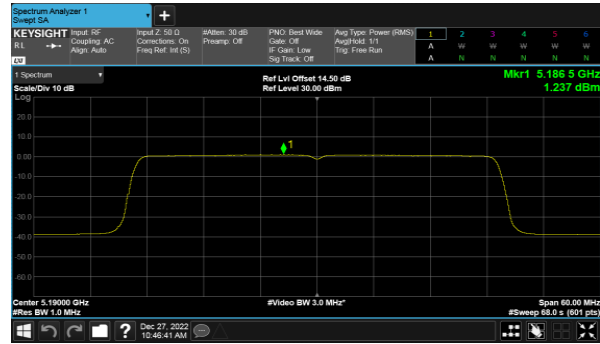

Beamforming, ANT C  
Modulation Type: 802.11ax HE20(7.3Mbps)  
CH36

Modulation Type: 802.11ax HE40(14.6Mbps)  
CH38

CH40

CH46

CH48

Beamforming, ANT C  
Modulation Type: 802.11ax HE80(30.6Mbps)  
CH42

Beamforming, ANT D  
Modulation Type: 802.11ax HE20(7.3Mbps)  
CH36

Modulation Type: 802.11ax HE40(14.6Mbps)  
CH38

CH40

CH46

CH48

Beamforming, ANT D  
Modulation Type: 802.11ax HE80(30.6Mbps)  
CH42

Beamforming, ANT A  
Modulation Type: 802.11ax HE20(7.3Mbps)  
CH52

Modulation Type: 802.11ax HE40(14.6Mbps)  
CH54