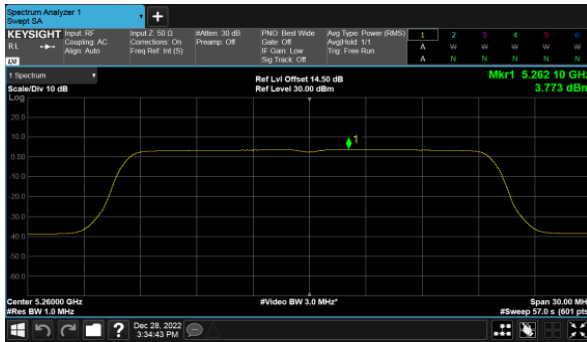

CH64

Beamforming, ANT B  
Modulation Type: 802.11ax HE80(30.6Mbps)  
CH58

Beamforming, ANT C  
Modulation Type: 802.11ax HE20(7.3Mbps)  
CH52

Modulation Type: 802.11ax HE40(14.6Mbps)  
CH54

CH60

CH62

CH64

Beamforming, ANT C  
Modulation Type: 802.11ax HE80(30.6Mbps)  
CH58

Beamforming, ANT D  
Modulation Type: 802.11ax HE20(7.3Mbps)  
CH52

Modulation Type: 802.11ax HE40(14.6Mbps)  
CH54

CH60

CH62

CH64

Beamforming, ANT D  
Modulation Type: 802.11ax HE80(30.6Mbps)  
CH58

Beamforming, ANT A  
Modulation Type: 802.11ax HE20(7.3Mbps)  
CH100