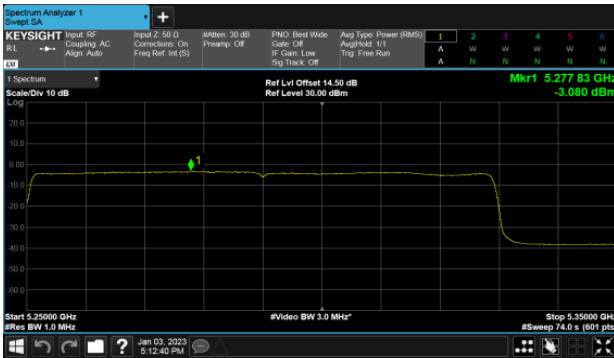

Modulation Type: 802.11ax HE40(14.6Mbps)  
CH151

CH157

CH159

CH165

Beamforming, ANT C  
Modulation Type: 802.11ax HE80(30.6Mbps)  
CH155

Beamforming, ANT D  
Modulation Type: 802.11ax HE20(7.3Mbps)  
CH149

Modulation Type: 802.11ax HE40(14.6Mbps)  
CH151

CH157

CH159

CH165

Beamforming, ANT D  
Modulation Type: 802.11ax HE80(30.6Mbps)  
CH155

Beamforming, ANT A  
Straddle Channel, Within 5150-5250MHz band  
Modulation Type: 802.11ax HE160 (61.3Mbps)  
CH50

Straddle Channel, Extends across 5250MHz band  
Modulation Type: 802.11ax HE160 (61.3Mbps)  
CH50

Modulation Type: 802.11ax HE160 (61.3Mbps)  
CH114

Beamforming, ANT B  
Straddle Channel, Within 5150-5250MHz band  
Modulation Type: 802.11ax HE160 (61.3Mbps)  
CH50