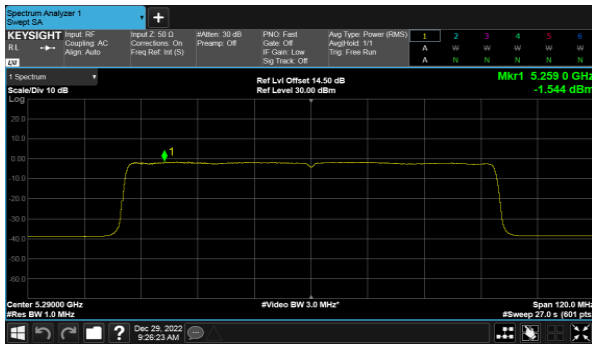

CH60

CH62

CH64

Beamforming, ANT A  
Modulation Type: 802.11ax HE80(30.6Mbps)  
CH58

Beamforming, ANT B  
Modulation Type: 802.11ax HE20(7.3Mbps)  
CH52

Modulation Type: 802.11ax HE40(14.6Mbps)  
CH54

CH60

CH62

CH64

Beamforming, ANT B  
Modulation Type: 802.11ax HE80(30.6Mbps)  
CH58

Beamforming, ANT C  
Modulation Type: 802.11ax HE20(7.3Mbps)  
CH52

Modulation Type: 802.11ax HE40(14.6Mbps)  
CH54

CH60

CH62

CH64

Beamforming, ANT C  
Modulation Type: 802.11ax HE80(30.6Mbps)  
CH58