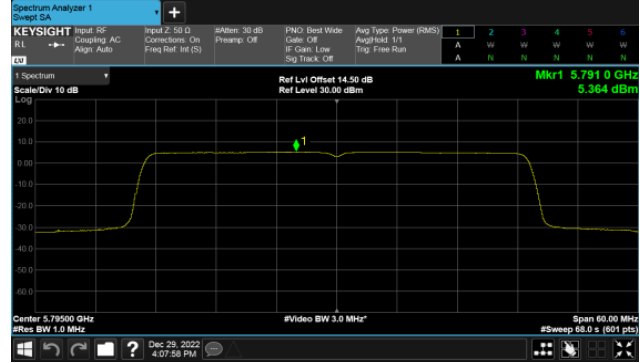

Modulation Type: 802.11ax HE40(14.6Mbps)  
CH151

CH157

CH159

CH165

Beamforming, ANT A  
Modulation Type: 802.11ax HE80(30.6Mbps)  
CH155

Beamforming, ANT B  
Modulation Type: 802.11ax HE20(7.3Mbps)  
CH149

Modulation Type: 802.11ax HE40(14.6Mbps)  
CH151

CH157

CH159

CH165

Beamforming, ANT B  
Modulation Type: 802.11ax HE80(30.6Mbps)  
CH155

Beamforming, ANT C  
Modulation Type: 802.11ax HE20(7.3Mbps)  
CH149