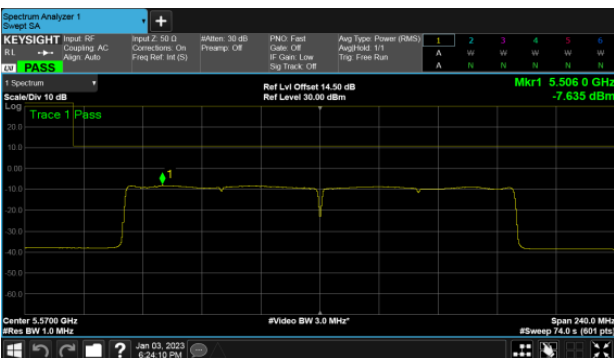

Modulation Type: 802.11ax HE40(14.6Mbps)  
CH151

CH157

CH159

CH165

Beamforming, ANT C  
Modulation Type: 802.11ax HE80(30.6Mbps)  
CH155

Beamforming, ANT D  
Modulation Type: 802.11ax HE20(7.3Mbps)  
CH149

Modulation Type: 802.11ax HE40(14.6Mbps)  
CH151

CH157

CH159

CH165

Beamforming, ANT D  
Modulation Type: 802.11ax HE80(30.6Mbps)  
CH155

Beamforming, ANT A  
Straddle Channel, Within 5150-5250MHz band  
Modulation Type: 802.11ax HE160 (61.3Mbps)  
CH50

Straddle Channel, Extends across 5250MHz band  
Modulation Type: 802.11ax HE160 (61.3Mbps)  
CH50

Modulation Type: 802.11ax HE160 (61.3Mbps)  
CH114

Beamforming, ANT B  
Straddle Channel, Within 5150-5250MHz band  
Modulation Type: 802.11ax HE160 (61.3Mbps)  
CH50