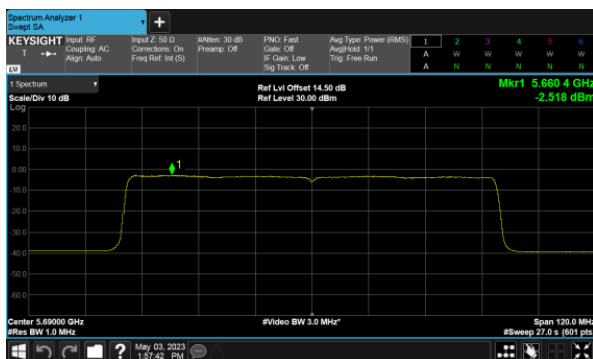

Modulation Type: 802.11ax HE40(14.6Mbps)  
CH142

Modulation Type: 802.11ax HE80(30.6Mbps)  
CH138

Beamforming, ANT B  
Straddle Channel  
Modulation Type: 802.11ax HE20(7.3Mbps)  
CH144

Modulation Type: 802.11ax HE40(14.6Mbps)  
CH142

Modulation Type: 802.11ax HE80(30.6Mbps)  
CH138

Beamforming, ANT C  
Straddle Channel  
Modulation Type: 802.11ax HE20(7.3Mbps)  
CH144

Modulation Type: 802.11ax HE40(14.6Mbps)  
CH142

Modulation Type: 802.11ax HE80(30.6Mbps)  
CH138

Beamforming, ANT D  
Straddle Channel  
Modulation Type: 802.11ax HE20(7.3Mbps)  
CH144

Modulation Type: 802.11ax HE40(14.6Mbps)  
CH142

Modulation Type: 802.11ax HE80(30.6Mbps)  
CH138