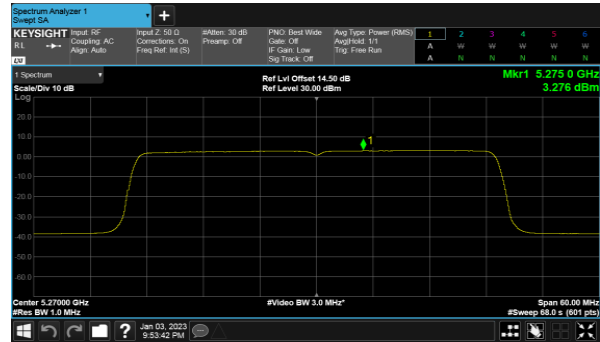

Beamforming, ANT C  
Modulation Type: 802.11ax HE20(7.3Mbps)  
CH36

Modulation Type: 802.11ax HE40(14.6Mbps)  
CH38

CH40

CH46

CH48

Beamforming, ANT C  
Modulation Type: 802.11ax HE80(30.6Mbps)  
CH42

Beamforming, ANT D  
Modulation Type: 802.11ax HE20(7.3Mbps)  
CH36

Modulation Type: 802.11ax HE40(14.6Mbps)  
CH38

CH40

CH46

CH48

Beamforming, ANT D  
Modulation Type: 802.11ax HE80(30.6Mbps)  
CH42

Beamforming, ANT A  
Modulation Type: 802.11ax HE20(7.3Mbps)  
CH52

Modulation Type: 802.11ax HE40(14.6Mbps)  
CH54

CH60

CH62

CH64

Beamforming, ANT A  
Modulation Type: 802.11ax HE80(30.6Mbps)  
CH58

Beamforming, ANT B  
Modulation Type: 802.11ax HE20(7.3Mbps)  
CH52

Modulation Type: 802.11ax HE40(14.6Mbps)  
CH54

CH60

CH62