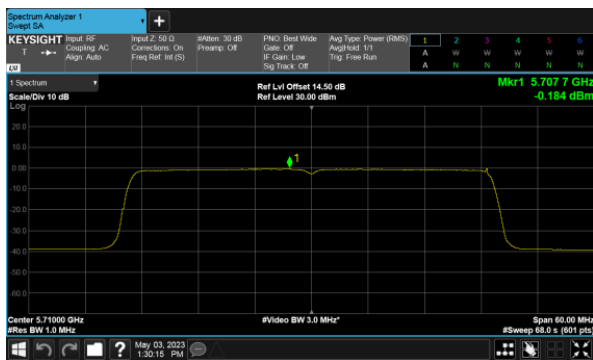

Modulation Type: 802.11ax HE40(14.6Mbps)  
CH142

Modulation Type: 802.11ax HE80(30.6Mbps)  
CH138

Beamforming, ANT B  
Straddle Channel  
Modulation Type: 802.11ax HE20(7.3Mbps)  
CH144

Modulation Type: 802.11ax HE40(14.6Mbps)  
CH142

Modulation Type: 802.11ax HE80(30.6Mbps)  
CH138

Beamforming, ANT C  
Straddle Channel  
Modulation Type: 802.11ax HE20(7.3Mbps)  
CH144

Modulation Type: 802.11ax HE40(14.6Mbps)  
CH142

Modulation Type: 802.11ax HE80(30.6Mbps)  
CH138

Beamforming, ANT D  
Straddle Channel  
Modulation Type: 802.11ax HE20(7.3Mbps)  
CH144

Modulation Type: 802.11ax HE40(14.6Mbps)  
CH142

Modulation Type: 802.11ax HE80(30.6Mbps)  
CH138