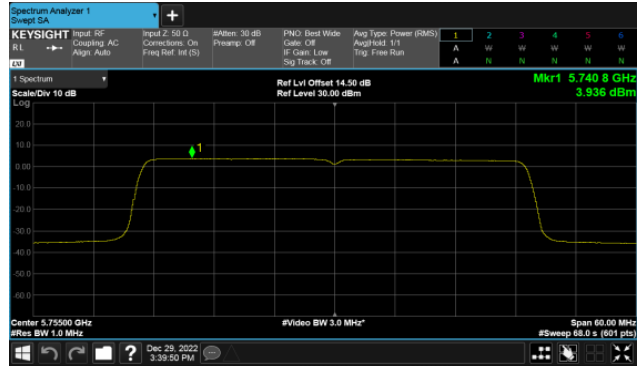

Modulation Type: 802.11ax HE40(14.6Mbps)  
CH151

CH157

CH159

CH165

Beamforming, ANT A  
Modulation Type: 802.11ax HE80(30.6Mbps)  
CH155

Beamforming, ANT B  
Modulation Type: 802.11ax HE20(7.3Mbps)  
CH149

Modulation Type: 802.11ax HE40(14.6Mbps)  
CH151

CH157

CH159

CH165

Beamforming, ANT B  
Modulation Type: 802.11ax HE80(30.6Mbps)  
CH155

Beamforming, ANT C  
Modulation Type: 802.11ax HE20(7.3Mbps)  
CH149

Modulation Type: 802.11ax HE40(14.6Mbps)  
CH151

CH157

CH159

CH165

Beamforming, ANT C  
Modulation Type: 802.11ax HE80(30.6Mbps)  
CH155

Beamforming, ANT D  
Modulation Type: 802.11ax HE20(7.3Mbps)  
CH149