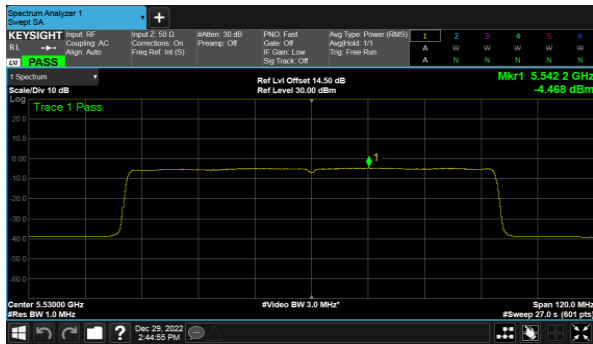

Beamforming, ANT D  
Modulation Type: 802.11ax HE20(7.3Mbps)  
CH52

Modulation Type: 802.11ax HE40(14.6Mbps)  
CH54

CH60

CH62

CH64

Beamforming, ANT D  
Modulation Type: 802.11ax HE80(30.6Mbps)  
CH58

Beamforming, ANT A  
Modulation Type: 802.11ax HE20(7.3Mbps)  
CH100

Modulation Type: 802.11ax HE40(14.6Mbps)  
CH102

CH120

CH118

CH140

CH134

Beamforming, ANT A  
Modulation Type: 802.11ax HE80(30.6Mbps)  
CH106

CH122

Beamforming, ANT B  
Modulation Type: 802.11ax HE20(7.3Mbps)  
CH100

Modulation Type: 802.11ax HE40(14.6Mbps)  
CH102

CH120

CH118

CH140

CH134

Beamforming, ANT B  
Modulation Type: 802.11ax HE80(30.6Mbps)  
CH106

CH122

Beamforming, ANT C  
Modulation Type: 802.11ax HE20(7.3Mbps)  
CH100