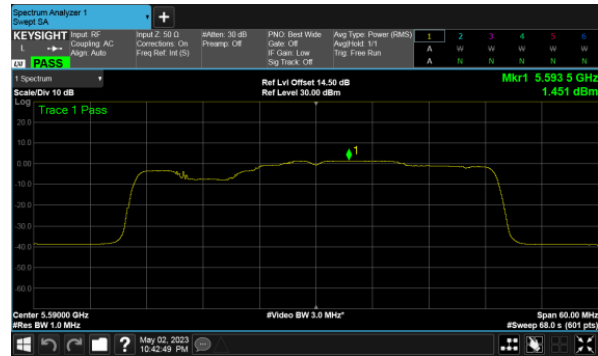

Modulation Type: 802.11ax HE40(14.6Mbps)  
CH102

CH120

CH118

CH140

CH134

Beamforming, ANT B  
Modulation Type: 802.11ax HE80(30.6Mbps)  
CH106

CH122

Beamforming, ANT C  
Modulation Type: 802.11ax HE20(7.3Mbps)  
CH100

Modulation Type: 802.11ax HE40(14.6Mbps)  
CH102

CH120

CH118

CH140

CH134

Beamforming, ANT C  
Modulation Type: 802.11ax HE80(30.6Mbps)  
CH106

CH122

Beamforming, ANT D  
Modulation Type: 802.11ax HE20(7.3Mbps)  
CH100

Modulation Type: 802.11ax HE40(14.6Mbps)  
CH102

CH120

CH118

CH140

CH134

Beamforming, ANT D  
Modulation Type: 802.11ax HE80(30.6Mbps)  
CH106

CH122

Beamforming, ANT A  
Modulation Type: 802.11ax HE20(7.3Mbps)  
CH149