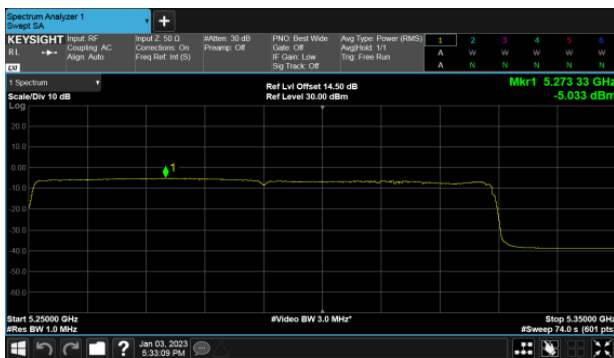

Straddle Channel, Extends across 5250MHz band  
Modulation Type: 802.11ax HE160 (61.3Mbps)  
CH50

Modulation Type: 802.11ax HE160 (61.3Mbps)  
CH114

Beamforming, ANT B  
Straddle Channel, Within 5150-5250MHz band  
Modulation Type: 802.11ax HE160 (61.3Mbps)  
CH50

Straddle Channel, Extends across 5250MHz band  
Modulation Type: 802.11ax HE160 (61.3Mbps)  
CH50

Modulation Type: 802.11ax HE160 (61.3Mbps)  
CH114

Beamforming, ANT C  
Straddle Channel, Within 5150-5250MHz band  
Modulation Type: 802.11ax HE160 (61.3Mbps)  
CH50

Straddle Channel, Extends across 5250MHz band  
Modulation Type: 802.11ax HE160 (61.3Mbps)  
CH50

Modulation Type: 802.11ax HE160 (61.3Mbps)  
CH114

Beamforming, ANT D  
Straddle Channel, Within 5150-5250MHz band  
Modulation Type: 802.11ax HE160 (61.3Mbps)  
CH50