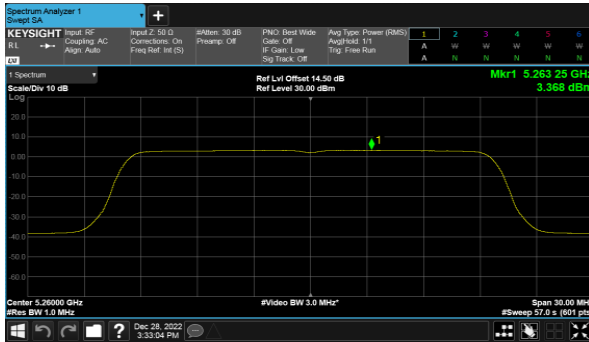

CH64

Beamforming, ANT B  
Modulation Type: 802.11ax HE80(30.6Mbps)  
CH58

Beamforming, ANT C  
Modulation Type: 802.11ax HE20(7.3Mbps)  
CH52

Modulation Type: 802.11ax HE40(14.6Mbps)  
CH54

CH60

CH62

CH64

Beamforming, ANT C  
Modulation Type: 802.11ax HE80(30.6Mbps)  
CH58

Beamforming, ANT D  
Modulation Type: 802.11ax HE20(7.3Mbps)  
CH52

Modulation Type: 802.11ax HE40(14.6Mbps)  
CH54

CH60

CH62

CH64

Beamforming, ANT D  
Modulation Type: 802.11ax HE80(30.6Mbps)  
CH58

Beamforming, ANT A  
Modulation Type: 802.11ax HE20(7.3Mbps)  
CH100