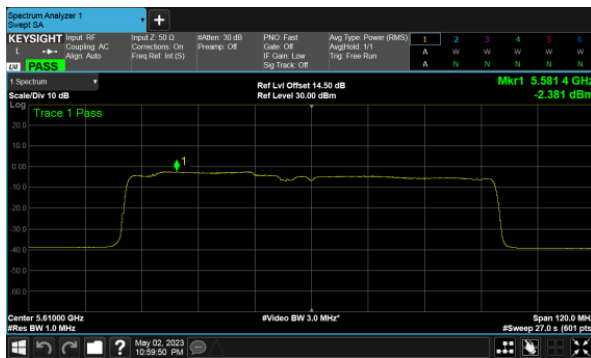

Modulation Type: 802.11ax HE40(14.6Mbps)  
CH102

CH120

CH118

CH140

CH134

Beamforming, ANT D  
Modulation Type: 802.11ax HE80(30.6Mbps)  
CH106

CH122

Beamforming, ANT A  
Modulation Type: 802.11ax HE20(7.3Mbps)  
CH149

Modulation Type: 802.11ax HE40(14.6Mbps)  
CH151

CH157

CH159

CH165

Beamforming, ANT A  
Modulation Type: 802.11ax HE80(30.6Mbps)  
CH155

Beamforming, ANT B  
Modulation Type: 802.11ax HE20(7.3Mbps)  
CH149