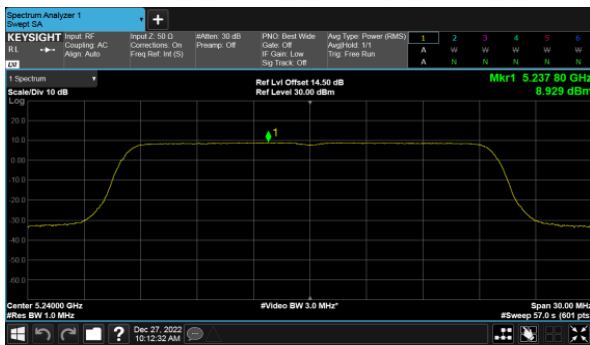

Modulation Type: 802.11ax HE40(14.6Mbps)  
CH38

CH40

CH46

CH48

Beamforming, ANT D  
Modulation Type: 802.11ax HE80(30.6Mbps)  
CH42

Beamforming, ANT A  
Modulation Type: 802.11ax HE20(7.3Mbps)  
CH52

Modulation Type: 802.11ax HE40(14.6Mbps)  
CH54

CH60

CH62

CH64

Beamforming, ANT A  
Modulation Type: 802.11ax HE80(30.6Mbps)  
CH58

Beamforming, ANT B  
Modulation Type: 802.11ax HE20(7.3Mbps)  
CH52

Modulation Type: 802.11ax HE40(14.6Mbps)  
CH54

CH60

CH62