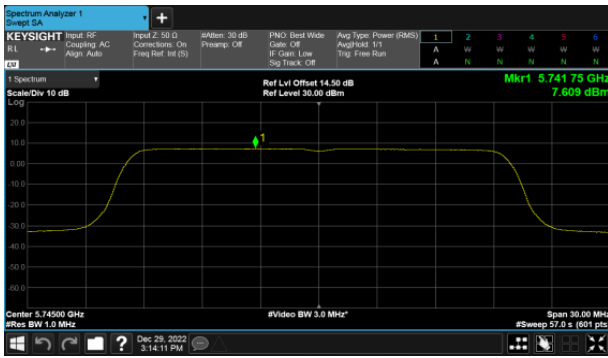

Modulation Type: 802.11ax HE40(14.6Mbps)  
CH151

CH157

CH159

CH165

Beamforming, ANT B  
Modulation Type: 802.11ax HE80(30.6Mbps)  
CH155

Beamforming, ANT C  
Modulation Type: 802.11ax HE20(7.3Mbps)  
CH149

Modulation Type: 802.11ax HE40(14.6Mbps)  
CH151

CH157

CH159

CH165

Beamforming, ANT C  
Modulation Type: 802.11ax HE80(30.6Mbps)  
CH155

Beamforming, ANT D  
Modulation Type: 802.11ax HE20(7.3Mbps)  
CH149