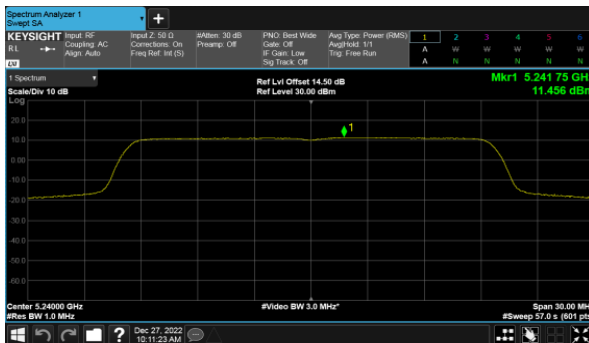

Beamforming, ANT C  
Modulation Type: 802.11ax HE20(7.3Mbps)  
CH36

Modulation Type: 802.11ax HE40(14.6Mbps)  
CH38

CH40

CH46

CH48

Beamforming, ANT C  
Modulation Type: 802.11ax HE80(30.6Mbps)  
CH42

Beamforming, ANT D  
Modulation Type: 802.11ax HE20(7.3Mbps)  
CH36

Modulation Type: 802.11ax HE40(14.6Mbps)  
CH38

CH40

CH46

CH48

Beamforming, ANT D  
Modulation Type: 802.11ax HE80(30.6Mbps)  
CH42

Beamforming, ANT A  
Modulation Type: 802.11ax HE20(7.3Mbps)  
CH52

Modulation Type: 802.11ax HE40(14.6Mbps)  
CH54