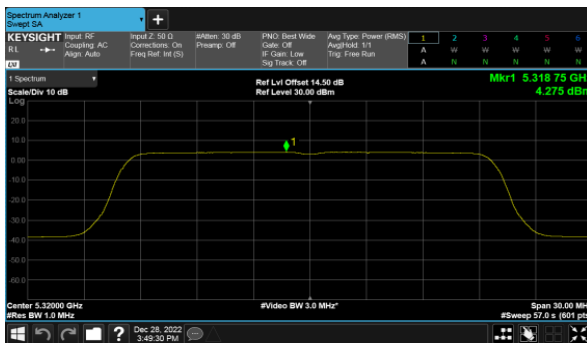

CH64

Beamforming, ANT B  
Modulation Type: 802.11ax HE80(30.6Mbps)  
CH58

Beamforming, ANT C  
Modulation Type: 802.11ax HE20(7.3Mbps)  
CH52

Modulation Type: 802.11ax HE40(14.6Mbps)  
CH54

CH60

CH62

CH64

Beamforming, ANT C  
Modulation Type: 802.11ax HE80(30.6Mbps)  
CH58

Beamforming, ANT D  
Modulation Type: 802.11ax HE20(7.3Mbps)  
CH52

Modulation Type: 802.11ax HE40(14.6Mbps)  
CH54

CH60

CH62

CH64

Beamforming, ANT D  
Modulation Type: 802.11ax HE80(30.6Mbps)  
CH58

Beamforming, ANT A  
Modulation Type: 802.11ax HE20(7.3Mbps)  
CH100

Modulation Type: 802.11ax HE40(14.6Mbps)  
CH102

CH120

CH118

CH140

CH134

Beamforming, ANT A  
Modulation Type: 802.11ax HE80(30.6Mbps)  
CH106

CH122

Beamforming, ANT B  
Modulation Type: 802.11ax HE20(7.3Mbps)  
CH100