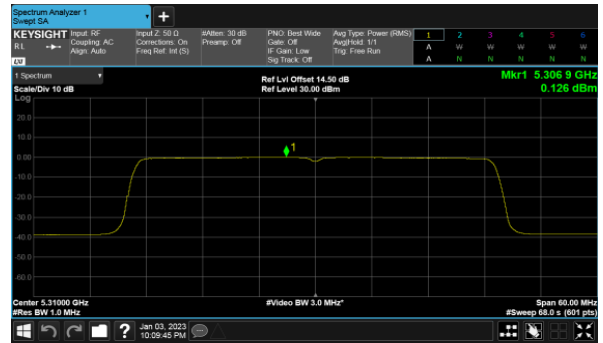

CH64

Beamforming, ANT B  
Modulation Type: 802.11ax HE80(30.6Mbps)  
CH58

Beamforming, ANT C  
Modulation Type: 802.11ax HE20(7.3Mbps)  
CH52

Modulation Type: 802.11ax HE40(14.6Mbps)  
CH54

CH60

CH62

CH64

Beamforming, ANT C  
Modulation Type: 802.11ax HE80(30.6Mbps)  
CH58

Beamforming, ANT D  
Modulation Type: 802.11ax HE20(7.3Mbps)  
CH52

Modulation Type: 802.11ax HE40(14.6Mbps)  
CH54

CH60

CH62

CH64

Beamforming, ANT D  
Modulation Type: 802.11ax HE80(30.6Mbps)  
CH58

Beamforming, ANT A  
Modulation Type: 802.11ax HE20(7.3Mbps)  
CH100

Modulation Type: 802.11ax HE40(14.6Mbps)  
CH102

CH120

CH118

CH140

CH134

Beamforming, ANT A  
Modulation Type: 802.11ax HE80(30.6Mbps)  
CH106

CH122

Beamforming, ANT B  
Modulation Type: 802.11ax HE20(7.3Mbps)  
CH100