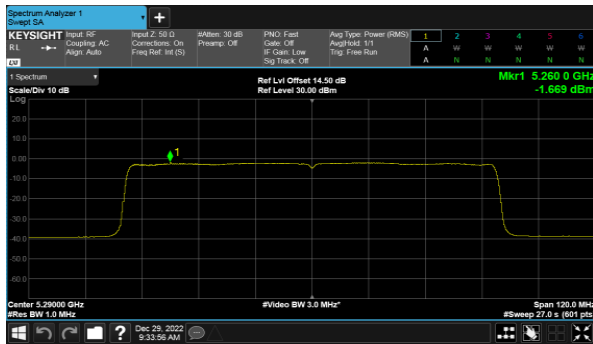

CH64

Beamforming, ANT B  
Modulation Type: 802.11ax HE80(30.6Mbps)  
CH58

Beamforming, ANT C  
Modulation Type: 802.11ax HE20(7.3Mbps)  
CH52

Modulation Type: 802.11ax HE40(14.6Mbps)  
CH54

CH60

CH62

CH64

Beamforming, ANT C  
Modulation Type: 802.11ax HE80(30.6Mbps)  
CH58

Beamforming, ANT D  
Modulation Type: 802.11ax HE20(7.3Mbps)  
CH52

Modulation Type: 802.11ax HE40(14.6Mbps)  
CH54

CH60

CH62

CH64

Beamforming, ANT D  
Modulation Type: 802.11ax HE80(30.6Mbps)  
CH58

Beamforming, ANT A  
Modulation Type: 802.11ax HE20(7.3Mbps)  
CH100

Modulation Type: 802.11ax HE40(14.6Mbps)  
CH102

CH120

CH118

CH140

CH134

Beamforming, ANT A  
Modulation Type: 802.11ax HE80(30.6Mbps)  
CH106

CH122

Beamforming, ANT B  
Modulation Type: 802.11ax HE20(7.3Mbps)  
CH100