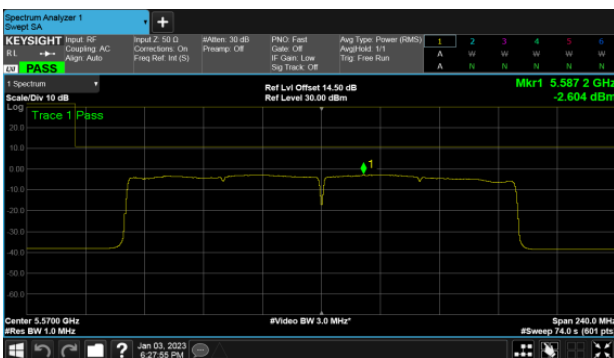

Modulation Type: 802.11ax HE40(14.6Mbps)  
CH151

CH157

CH159

CH165

Beamforming, ANT D  
Modulation Type: 802.11ax HE80(30.6Mbps)  
CH155

Beamforming, ANT A  
Straddle Channel, Within 5150-5250MHz band  
Modulation Type: 802.11ax HE160 (61.3Mbps)  
CH50

Straddle Channel, Extends across 5250MHz band  
Modulation Type: 802.11ax HE160 (61.3Mbps)  
CH50

Modulation Type: 802.11ax HE160 (61.3Mbps)  
CH114

Beamforming, ANT B  
Straddle Channel, Within 5150-5250MHz band  
Modulation Type: 802.11ax HE160 (61.3Mbps)  
CH50

Straddle Channel, Extends across 5250MHz band  
Modulation Type: 802.11ax HE160 (61.3Mbps)  
CH50

Modulation Type: 802.11ax HE160 (61.3Mbps)  
CH114

Beamforming, ANT C  
Straddle Channel, Within 5150-5250MHz band  
Modulation Type: 802.11ax HE160 (61.3Mbps)  
CH50

Straddle Channel, Extends across 5250MHz band  
Modulation Type: 802.11ax HE160 (61.3Mbps)  
CH50

Modulation Type: 802.11ax HE160 (61.3Mbps)  
CH114

Beamforming, ANT D  
Straddle Channel, Within 5150-5250MHz band  
Modulation Type: 802.11ax HE160 (61.3Mbps)  
CH50