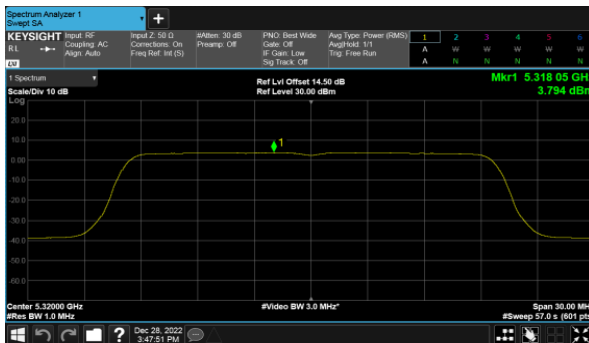

CH60

CH62

CH64

Beamforming, ANT A  
Modulation Type: 802.11ax HE80(30.6Mbps)  
CH58

Beamforming, ANT B  
Modulation Type: 802.11ax HE20(7.3Mbps)  
CH52

Modulation Type: 802.11ax HE40(14.6Mbps)  
CH54

CH60

CH62

CH64

Beamforming, ANT B  
Modulation Type: 802.11ax HE80(30.6Mbps)  
CH58

Beamforming, ANT C  
Modulation Type: 802.11ax HE20(7.3Mbps)  
CH52

Modulation Type: 802.11ax HE40(14.6Mbps)  
CH54

CH60

CH62

CH64

Beamforming, ANT C  
Modulation Type: 802.11ax HE80(30.6Mbps)  
CH58

Beamforming, ANT D  
Modulation Type: 802.11ax HE20(7.3Mbps)  
CH52

Modulation Type: 802.11ax HE40(14.6Mbps)  
CH54

CH60

CH62

CH64

Beamforming, ANT D  
Modulation Type: 802.11ax HE80(30.6Mbps)  
CH58

Beamforming, ANT A  
Modulation Type: 802.11ax HE20(7.3Mbps)  
CH100