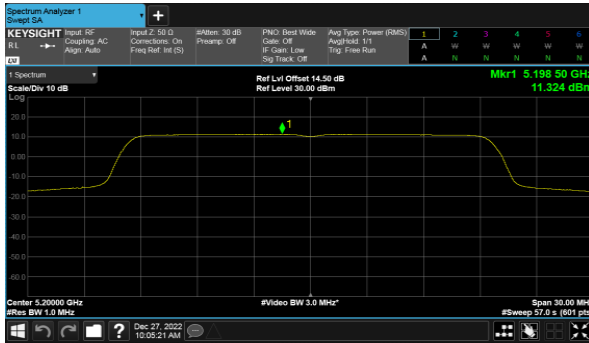

Beamforming, ANT C  
Modulation Type: 802.11ax HE20(7.3Mbps)  
CH36

Modulation Type: 802.11ax HE40(14.6Mbps)  
CH38

CH40

CH46

CH48

Beamforming, ANT C  
Modulation Type: 802.11ax HE80(30.6Mbps)  
CH42

Beamforming, ANT D  
Modulation Type: 802.11ax HE20(7.3Mbps)  
CH36

Modulation Type: 802.11ax HE40(14.6Mbps)  
CH38

CH40

CH46

CH48

Beamforming, ANT D  
Modulation Type: 802.11ax HE80(30.6Mbps)  
CH42

Beamforming, ANT A  
Modulation Type: 802.11ax HE20(7.3Mbps)  
CH52

Modulation Type: 802.11ax HE40(14.6Mbps)  
CH54