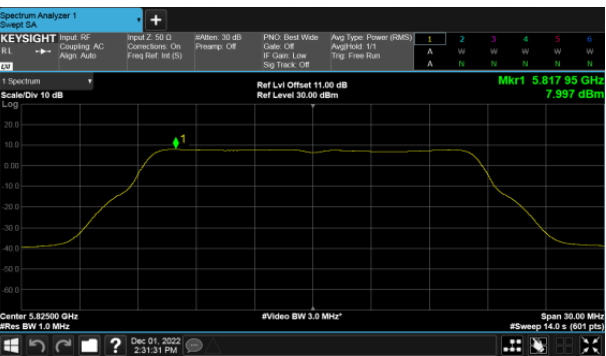

Modulation Type: 802.11ax HE20 (7.3Mbps)  
CH149

CH157

CH157

CH165

CH165

Non-Beamforming, ANT A  
Modulation Type: 802.11ax HE40(14.6Mbps)  
CH151

Modulation Type: 802.11ax HE80(30.6Mbps)  
CH155

CH159

Non-Beamforming, ANT B  
Modulation Type: 802.11a (6Mbps)  
CH149

Modulation Type: 802.11ax HE20 (7.3Mbps)  
CH149

CH157

CH157

CH165

CH165

Non-Beamforming, ANT B  
Modulation Type: 802.11ax HE40(14.6Mbps)  
CH151