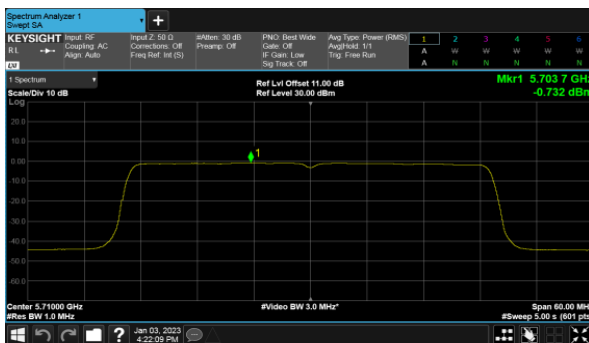

Modulation Type: 802.11ax HE80(30.6Mbps)  
CH138

Modulation Type: 802.11ax HE20(7.3Mbps)  
CH144

Modulation Type: 802.11ax HE40(14.6Mbps)  
CH142

Non-Beamforming, ANT C  
Straddle Channel  
Modulation Type: 802.11a (6Mbps)  
CH144

Modulation Type: 802.11ax HE80(30.6Mbps)  
CH138

Modulation Type: 802.11ax HE20(7.3Mbps)  
CH144

Modulation Type: 802.11ax HE40(14.6Mbps)  
CH142

Non-Beamforming, ANT D  
Straddle Channel  
Modulation Type: 802.11a (6Mbps)  
CH144

Modulation Type: 802.11ax HE80(30.6Mbps)  
CH138

Modulation Type: 802.11ax HE20(7.3Mbps)  
CH144

Modulation Type: 802.11ax HE40(14.6Mbps)  
CH142

Beamforming, ANT A  
Modulation Type: 802.11ax HE20(7.3Mbps)  
CH36