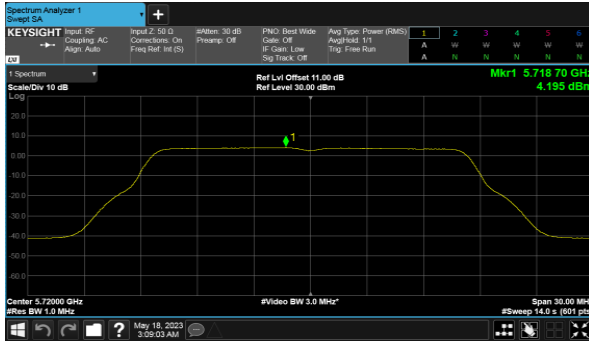

Modulation Type: 802.11ax HE80(30.6Mbps)  
CH138

Modulation Type: 802.11ax HE20(7.3Mbps)  
CH144

Modulation Type: 802.11ax HE40(14.6Mbps)  
CH142

Non-Beamforming, ANT B  
Straddle Channel  
Modulation Type: 802.11a (6Mbps)  
CH144

Modulation Type: 802.11ax HE80(30.6Mbps)  
CH138

Modulation Type: 802.11ax HE20(7.3Mbps)  
CH144

Modulation Type: 802.11ax HE40(14.6Mbps)  
CH142

Non-Beamforming, ANT C  
Straddle Channel  
Modulation Type: 802.11a (6Mbps)  
CH144

Modulation Type: 802.11ax HE80(30.6Mbps)  
CH138

Modulation Type: 802.11ax HE20(7.3Mbps)  
CH144

Modulation Type: 802.11ax HE40(14.6Mbps)  
CH142

Non-Beamforming, ANT D  
Straddle Channel  
Modulation Type: 802.11a (6Mbps)  
CH144