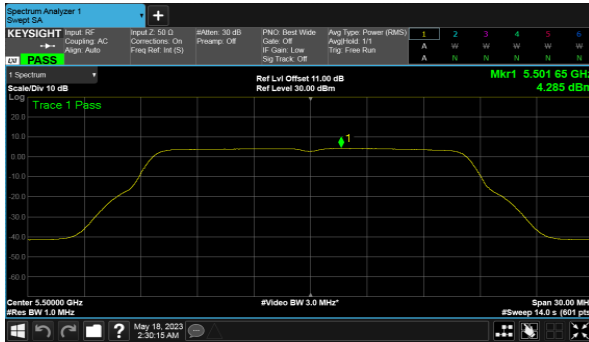

Modulation Type: 802.11ax HE80(30.6Mbps)  
CH106

CH118

CH122

CH134

Non-Beamforming, ANT B  
Modulation Type: 802.11a (6Mbps)  
CH100

Modulation Type: 802.11ax HE20 (7.3Mbps)  
CH100

CH120

CH120

CH140

CH140

Non-Beamforming, ANT B  
Modulation Type: 802.11ax HE40(14.6Mbps)  
CH102

Modulation Type: 802.11ax HE80(30.6Mbps)  
CH106

CH118

CH122

CH134

Non-Beamforming, ANT C  
Modulation Type: 802.11a (6Mbps)  
CH100

Modulation Type: 802.11ax HE20 (7.3Mbps)  
CH100

CH120

CH120

CH140

CH140

Non-Beamforming, ANT C  
Modulation Type: 802.11ax HE40(14.6Mbps)  
CH102

Modulation Type: 802.11ax HE80(30.6Mbps)  
CH106

CH118