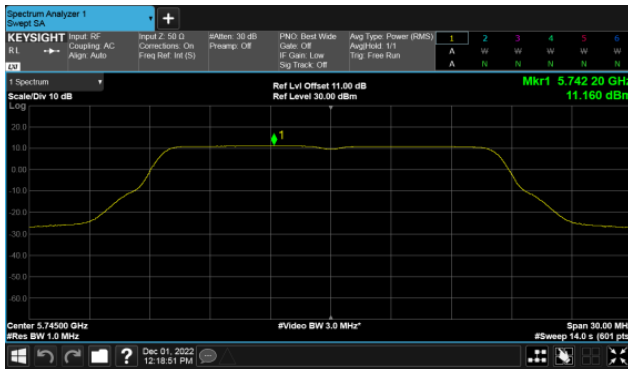

Modulation Type: 802.11ax HE80(30.6Mbps)  
CH155

CH159

Non-Beamforming, ANT C  
Modulation Type: 802.11a (6Mbps)  
CH149

Modulation Type: 802.11ax HE20 (7.3Mbps)  
CH149

CH157

CH157

CH165

CH165

Non-Beamforming, ANT C  
Modulation Type: 802.11ax HE40(14.6Mbps)  
CH151

Modulation Type: 802.11ax HE80(30.6Mbps)  
CH155

CH159

Non-Beamforming, ANT D  
Modulation Type: 802.11a (6Mbps)  
CH149

Modulation Type: 802.11ax HE20 (7.3Mbps)  
CH149

CH157

CH157

CH165

CH165

Non-Beamforming, ANT D  
Modulation Type: 802.11ax HE40(14.6Mbps)  
CH151

Modulation Type: 802.11ax HE80(30.6Mbps)  
CH155

CH159

Non-Beamforming, ANT A  
Straddle Channel, Within 5150-5250MHz band  
Modulation Type: 802.11ax HE160 (61.3Mbps)  
CH50