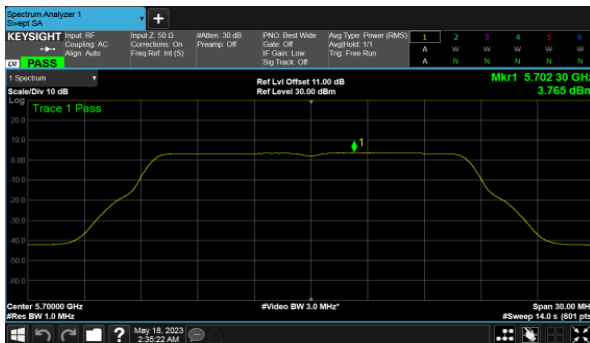

Modulation Type: 802.11ax HE80(30.6Mbps)  
CH106

CH118

CH122

CH134

Non-Beamforming, ANT B  
Modulation Type: 802.11a (6Mbps)  
CH100

Modulation Type: 802.11ax HE20 (7.3Mbps)  
CH100

CH120

CH120

CH140

CH140

Non-Beamforming, ANT B  
Modulation Type: 802.11ax HE40(14.6Mbps)  
CH102

Modulation Type: 802.11ax HE80(30.6Mbps)  
CH106

CH118

CH122

CH134

Non-Beamforming, ANT C  
Modulation Type: 802.11a (6Mbps)  
CH100