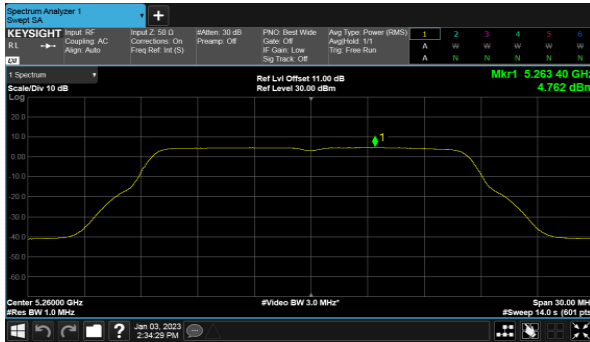

Modulation Type: 802.11ax HE20(7.3Mbps)  
CH52

CH60

CH60

CH64

CH64

Non-Beamforming, ANT C  
Modulation Type: 802.11ax HE40(14.6Mbps)  
CH54

Modulation Type: 802.11ax HE80(30.6Mbps)  
CH58

CH62

Non-Beamforming, ANT D  
Modulation Type: 802.11a (6Mbps)  
CH52

Modulation Type: 802.11ax HE20(7.3Mbps)  
CH52

CH60

CH60

CH64

CH64

Non-Beamforming, ANT D  
Modulation Type: 802.11ax HE40(14.6Mbps)  
CH54

Modulation Type: 802.11ax HE80(30.6Mbps)  
CH58