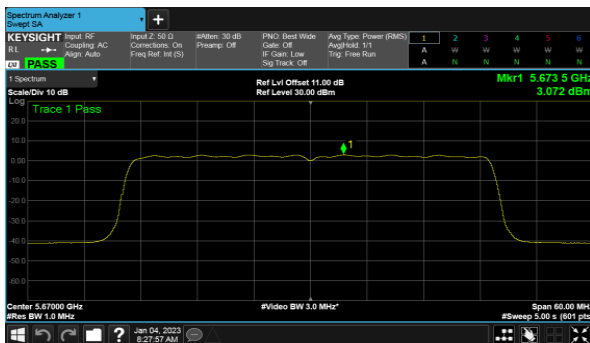

Modulation Type: 802.11ax HE80(30.6Mbps)  
CH106

CH118

CH122

CH134

Non-Beamforming, ANT B  
Modulation Type: 802.11a (6Mbps)  
CH100

Modulation Type: 802.11ax HE20 (7.3Mbps)  
CH100

CH120

CH120

CH140

CH140

Non-Beamforming, ANT B  
Modulation Type: 802.11ax HE40(14.6Mbps)  
CH102

Modulation Type: 802.11ax HE80(30.6Mbps)  
CH106

CH118

CH122

CH134

Non-Beamforming, ANT C  
Modulation Type: 802.11a (6Mbps)  
CH100