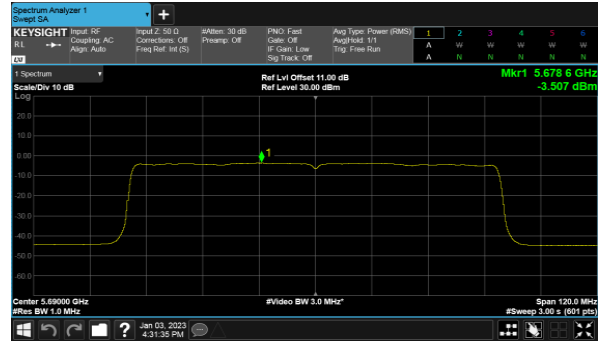

Modulation Type: 802.11ax HE80(30.6Mbps)  
CH138

Modulation Type: 802.11ax HE20(7.3Mbps)  
CH144

Modulation Type: 802.11ax HE40(14.6Mbps)  
CH142

Non-Beamforming, ANT B  
Straddle Channel  
Modulation Type: 802.11a (6Mbps)  
CH144

Modulation Type: 802.11ax HE80(30.6Mbps)  
CH138

Modulation Type: 802.11ax HE20(7.3Mbps)  
CH144

Modulation Type: 802.11ax HE40(14.6Mbps)  
CH142

Non-Beamforming, ANT C  
Straddle Channel  
Modulation Type: 802.11a (6Mbps)  
CH144

Modulation Type: 802.11ax HE80(30.6Mbps)  
CH138

Modulation Type: 802.11ax HE20(7.3Mbps)  
CH144

Modulation Type: 802.11ax HE40(14.6Mbps)  
CH142

Non-Beamforming, ANT D  
Straddle Channel  
Modulation Type: 802.11a (6Mbps)  
CH144