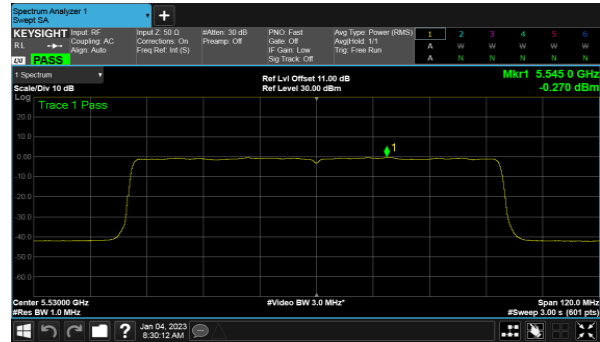

Modulation Type: 802.11ax HE20 (7.3Mbps)  
CH100

CH120

CH120

CH140

CH140

Non-Beamforming, ANT C  
Modulation Type: 802.11ax HE40(14.6Mbps)  
CH102

Modulation Type: 802.11ax HE80(30.6Mbps)  
CH106

CH118

CH122

CH134

Non-Beamforming, ANT D  
Modulation Type: 802.11a (6Mbps)  
CH100

Modulation Type: 802.11ax HE20 (7.3Mbps)  
CH100

CH120

CH120

CH140

CH140