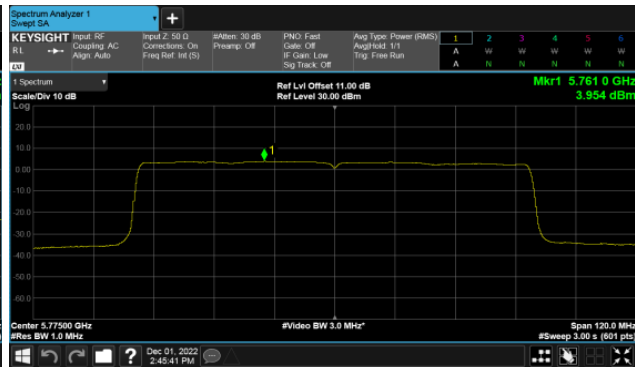

Non-Beamforming, ANT B  
Modulation Type: 802.11a (6Mbps)  
CH149

Modulation Type: 802.11ax HE20 (7.3Mbps)  
CH149

CH157

CH157

CH165

CH165

Non-Beamforming, ANT B  
Modulation Type: 802.11ax HE40(14.6Mbps)  
CH151

Modulation Type: 802.11ax HE80(30.6Mbps)  
CH155

CH159

Non-Beamforming, ANT C  
Modulation Type: 802.11a (6Mbps)  
CH149

Modulation Type: 802.11ax HE20 (7.3Mbps)  
CH149

CH157

CH157

CH165

CH165

Non-Beamforming, ANT C  
Modulation Type: 802.11ax HE40(14.6Mbps)  
CH151

Modulation Type: 802.11ax HE80(30.6Mbps)  
CH155

CH159

Non-Beamforming, ANT D  
Modulation Type: 802.11a (6Mbps)  
CH149

Modulation Type: 802.11ax HE20 (7.3Mbps)  
CH149