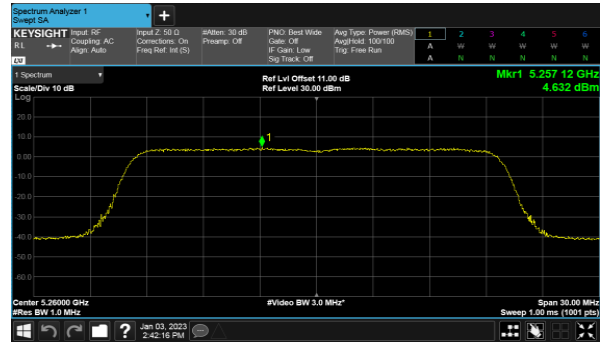

Modulation Type: 802.11ax HE20(7.3Mbps)  
CH52

CH60

CH60

CH64

CH64

Non-Beamforming, ANT C  
Modulation Type: 802.11ax HE40(14.6Mbps)  
CH54

Modulation Type: 802.11ax HE80(30.6Mbps)  
CH58

CH62

Non-Beamforming, ANT D  
Modulation Type: 802.11a (6Mbps)  
CH52

Modulation Type: 802.11ax HE20(7.3Mbps)  
CH52

CH60

CH60

CH64

CH64

Non-Beamforming, ANT D  
Modulation Type: 802.11ax HE40(14.6Mbps)  
CH54

Modulation Type: 802.11ax HE80(30.6Mbps)  
CH58