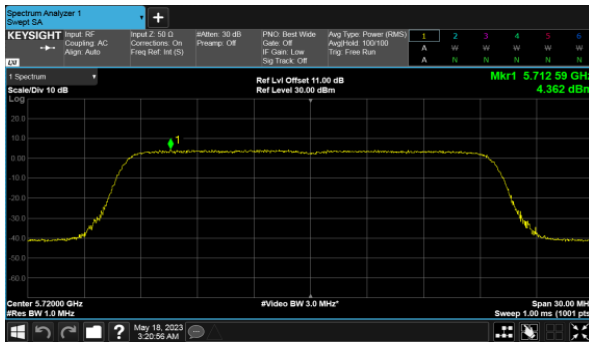

Modulation Type: 802.11ax HE80(30.6Mbps)  
CH138

Modulation Type: 802.11ax HE20(7.3Mbps)  
CH144

Modulation Type: 802.11ax HE40(14.6Mbps)  
CH142

Non-Beamforming, ANT C  
Straddle Channel  
Modulation Type: 802.11a (6Mbps)  
CH144

Modulation Type: 802.11ax HE80(30.6Mbps)  
CH138

Modulation Type: 802.11ax HE20(7.3Mbps)  
CH144

Modulation Type: 802.11ax HE40(14.6Mbps)  
CH142

Non-Beamforming, ANT D  
Straddle Channel  
Modulation Type: 802.11a (6Mbps)  
CH144

Modulation Type: 802.11ax HE80(30.6Mbps)  
CH138

Modulation Type: 802.11ax HE20(7.3Mbps)  
CH144

Modulation Type: 802.11ax HE40(14.6Mbps)  
CH142

Beamforming, ANT A  
Modulation Type: 802.11ax HE20(7.3Mbps)  
CH36