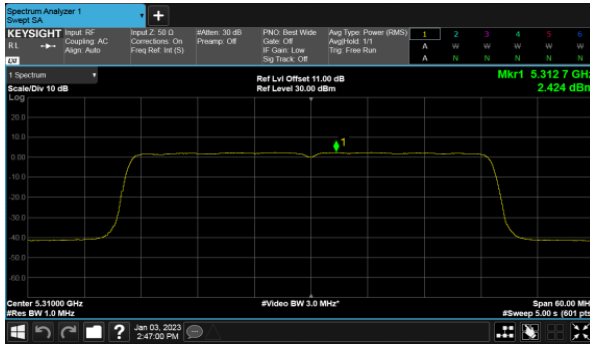

CH60

CH60

CH64

CH64

Non-Beamforming, ANT B  
Modulation Type: 802.11ax HE40(14.6Mbps)  
CH54

Modulation Type: 802.11ax HE80(30.6Mbps)  
CH58

CH62

Non-Beamforming, ANT C  
Modulation Type: 802.11a (6Mbps)  
CH52

Modulation Type: 802.11ax HE20(7.3Mbps)  
CH52

CH60

CH60

CH64

CH64

Non-Beamforming, ANT C  
Modulation Type: 802.11ax HE40(14.6Mbps)  
CH54

Modulation Type: 802.11ax HE80(30.6Mbps)  
CH58

CH62