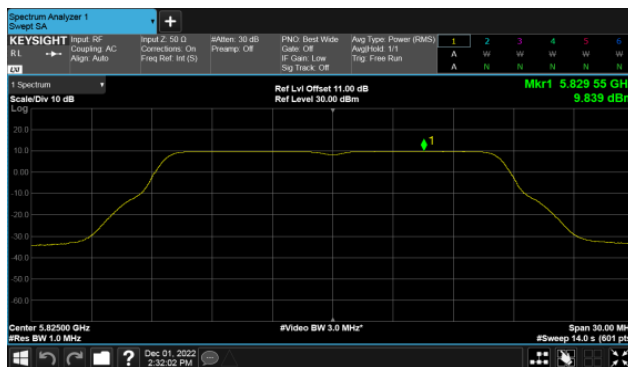

Modulation Type: 802.11ax HE20 (7.3Mbps)  
CH149

CH157

CH157

CH165

CH165

Non-Beamforming, ANT A  
Modulation Type: 802.11ax HE40(14.6Mbps)  
CH151

Modulation Type: 802.11ax HE80(30.6Mbps)  
CH155

CH159

Non-Beamforming, ANT B  
Modulation Type: 802.11a (6Mbps)  
CH149

Modulation Type: 802.11ax HE20 (7.3Mbps)  
CH149

CH157

CH157

CH165

CH165

Non-Beamforming, ANT B  
Modulation Type: 802.11ax HE40(14.6Mbps)  
CH151

Modulation Type: 802.11ax HE80(30.6Mbps)  
CH155

CH159

Non-Beamforming, ANT C  
Modulation Type: 802.11a (6Mbps)  
CH149

Modulation Type: 802.11ax HE20 (7.3Mbps)  
CH149

CH157

CH157

CH165

CH165