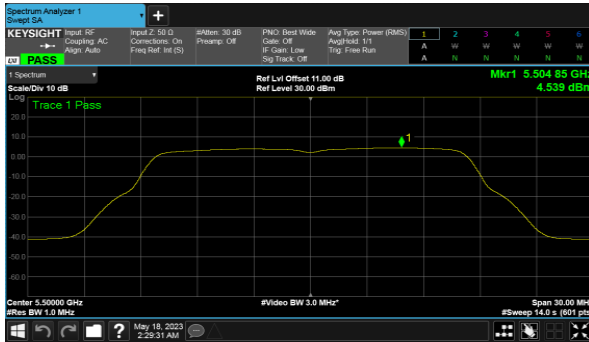

Non-Beamforming, ANT D  
Modulation Type: 802.11a (6Mbps)  
CH52

Modulation Type: 802.11ax HE20(7.3Mbps)  
CH52

CH60

CH60

CH64

CH64

Non-Beamforming, ANT D  
Modulation Type: 802.11ax HE40(14.6Mbps)  
CH54

Modulation Type: 802.11ax HE80(30.6Mbps)  
CH58

CH62

Non-Beamforming, ANT A  
Modulation Type: 802.11a (6Mbps)  
CH100

Modulation Type: 802.11ax HE20 (7.3Mbps)  
CH100

CH120

CH120

CH140

CH140

Non-Beamforming, ANT A  
Modulation Type: 802.11ax HE40(14.6Mbps)  
CH102