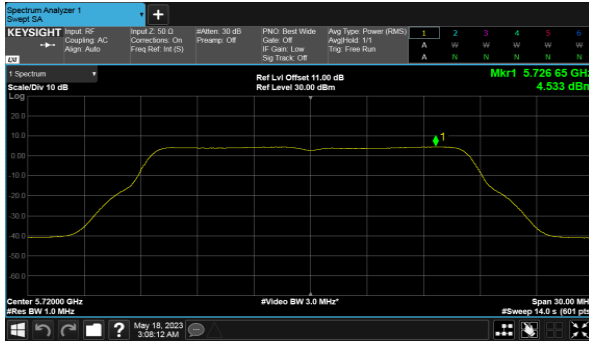

Straddle Channel, Extends across 5250MHz band  
Modulation Type: 802.11ax HE160 (61.3Mbps)  
CH50

Modulation Type: 802.11ax HE160 (61.3Mbps)  
CH114

Non-Beamforming, ANT D  
Straddle Channel, Within 5150-5250MHz band  
Modulation Type: 802.11ax HE160 (61.3Mbps)  
CH50

Straddle Channel, Extends across 5250MHz band  
Modulation Type: 802.11ax HE160 (61.3Mbps)  
CH50

Modulation Type: 802.11ax HE160 (61.3Mbps)  
CH114

Non-Beamforming, ANT A  
Straddle Channel  
Modulation Type: 802.11a (6Mbps)  
CH144

Modulation Type: 802.11ax HE80(30.6Mbps)  
CH138

Modulation Type: 802.11ax HE20(7.3Mbps)  
CH144

Modulation Type: 802.11ax HE40(14.6Mbps)  
CH142

Non-Beamforming, ANT B  
Straddle Channel  
Modulation Type: 802.11a (6Mbps)  
CH144