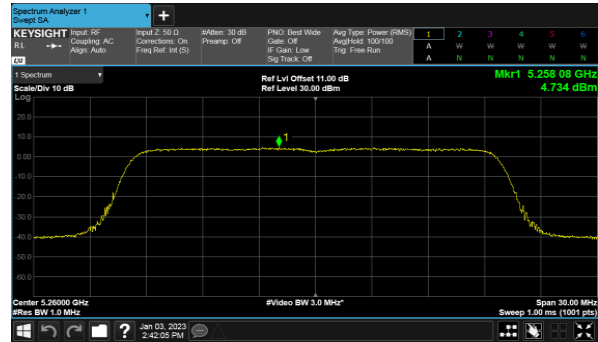

Non-Beamforming, ANT A  
Modulation Type: 802.11ax HE40(14.6Mbps)  
CH54

Modulation Type: 802.11ax HE80(30.6Mbps)  
CH58

CH62

Non-Beamforming, ANT B  
Modulation Type: 802.11a (6Mbps)  
CH52

Modulation Type: 802.11ax HE20(7.3Mbps)  
CH52

CH60

CH60

CH64

CH64

Non-Beamforming, ANT B  
Modulation Type: 802.11ax HE40(14.6Mbps)  
CH54

Modulation Type: 802.11ax HE80(30.6Mbps)  
CH58

CH62

Non-Beamforming, ANT C  
Modulation Type: 802.11a (6Mbps)  
CH52

Modulation Type: 802.11ax HE20(7.3Mbps)  
CH52

CH60

CH60

CH64

CH64

Non-Beamforming, ANT C  
Modulation Type: 802.11ax HE40(14.6Mbps)  
CH54

Modulation Type: 802.11ax HE80(30.6Mbps)  
CH58

CH62