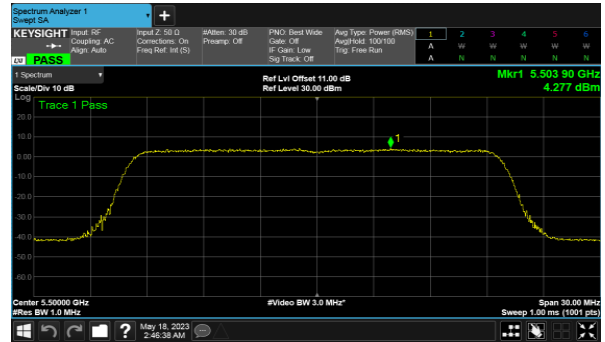

CH122

CH134

Non-Beamforming, ANT D  
Modulation Type: 802.11a (6Mbps)  
CH100

Modulation Type: 802.11ax HE20 (7.3Mbps)  
CH100

CH120

CH120

CH140

CH140

Non-Beamforming, ANT D  
Modulation Type: 802.11ax HE40(14.6Mbps)  
CH102

Modulation Type: 802.11ax HE80(30.6Mbps)  
CH106

CH118

CH122

CH134

Non-Beamforming, ANT A  
Modulation Type: 802.11a (6Mbps)  
CH149