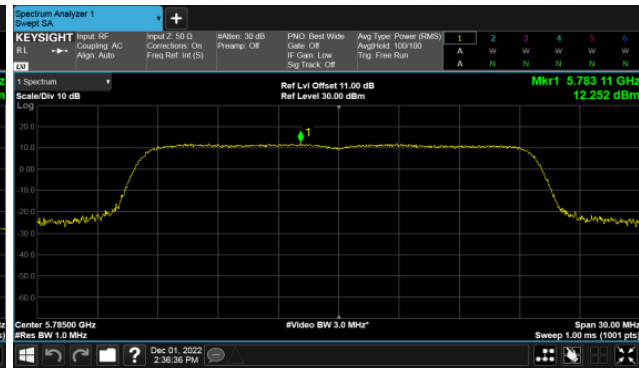

Modulation Type: 802.11ax HE20 (7.3Mbps)  
CH149

CH157

CH157

CH165

CH165

Non-Beamforming, ANT A  
Modulation Type: 802.11ax HE40(14.6Mbps)  
CH151

Modulation Type: 802.11ax HE80(30.6Mbps)  
CH155

CH159

Non-Beamforming, ANT B  
Modulation Type: 802.11a (6Mbps)  
CH149

Modulation Type: 802.11ax HE20 (7.3Mbps)  
CH149

CH157

CH157

CH165

CH165

Non-Beamforming, ANT B  
Modulation Type: 802.11ax HE40(14.6Mbps)  
CH151