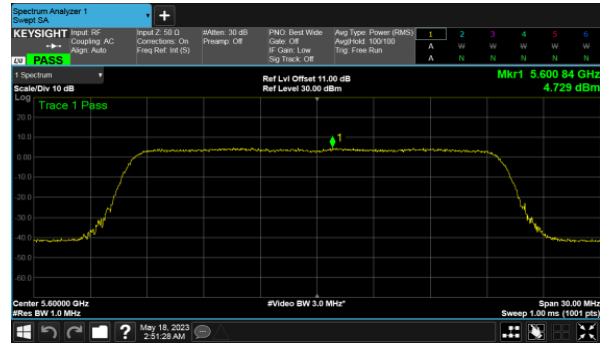

Modulation Type: 802.11ax HE80(30.6Mbps)  
CH106

CH118

CH122

CH134

Non-Beamforming, ANT B  
Modulation Type: 802.11a (6Mbps)  
CH100

Modulation Type: 802.11ax HE20 (7.3Mbps)  
CH100

CH120

CH120

CH140

CH140

Non-Beamforming, ANT B  
Modulation Type: 802.11ax HE40(14.6Mbps)  
CH102

Modulation Type: 802.11ax HE80(30.6Mbps)  
CH106

CH118

CH122

CH134

Non-Beamforming, ANT C  
Modulation Type: 802.11a (6Mbps)  
CH100

Modulation Type: 802.11ax HE20 (7.3Mbps)  
CH100

CH120

CH120

CH140

CH140

Non-Beamforming, ANT C  
Modulation Type: 802.11ax HE40(14.6Mbps)  
CH102

Modulation Type: 802.11ax HE80(30.6Mbps)  
CH106

CH118