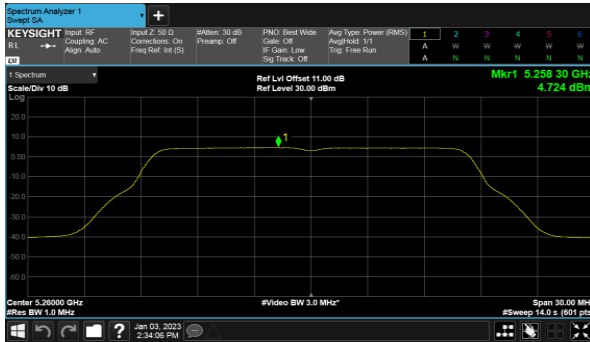

Non-Beamforming, ANT A  
Modulation Type: 802.11ax HE40(14.6Mbps)  
CH54

Modulation Type: 802.11ax HE80(30.6Mbps)  
CH58

CH62

Non-Beamforming, ANT B  
Modulation Type: 802.11a (6Mbps)  
CH52

Modulation Type: 802.11ax HE20(7.3Mbps)  
CH52

CH60

CH60

CH64

CH64

Non-Beamforming, ANT B  
Modulation Type: 802.11ax HE40(14.6Mbps)  
CH54

Modulation Type: 802.11ax HE80(30.6Mbps)  
CH58

CH62

Non-Beamforming, ANT C  
Modulation Type: 802.11a (6Mbps)  
CH52

Modulation Type: 802.11ax HE20(7.3Mbps)  
CH52

CH60

CH60

CH64

CH64

Non-Beamforming, ANT C  
Modulation Type: 802.11ax HE40(14.6Mbps)  
CH54

Modulation Type: 802.11ax HE80(30.6Mbps)  
CH58

CH62