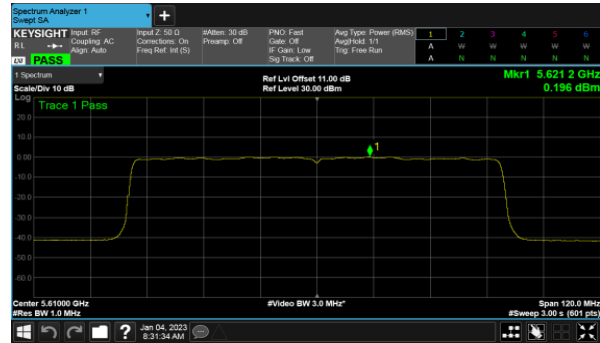

CH140

CH140

Non-Beamforming, ANT B  
Modulation Type: 802.11ax HE40(14.6Mbps)  
CH102

Modulation Type: 802.11ax HE80(30.6Mbps)  
CH106

CH118

CH122

CH134

Non-Beamforming, ANT C  
Modulation Type: 802.11a (6Mbps)  
CH100

Modulation Type: 802.11ax HE20 (7.3Mbps)  
CH100

CH120

CH120

CH140

CH140

Non-Beamforming, ANT C  
Modulation Type: 802.11ax HE40(14.6Mbps)  
CH102

Modulation Type: 802.11ax HE80(30.6Mbps)  
CH106

CH118

CH122

CH134

Non-Beamforming, ANT D  
Modulation Type: 802.11a (6Mbps)  
CH100

Modulation Type: 802.11ax HE20 (7.3Mbps)  
CH100

CH120

CH120

CH140

CH140