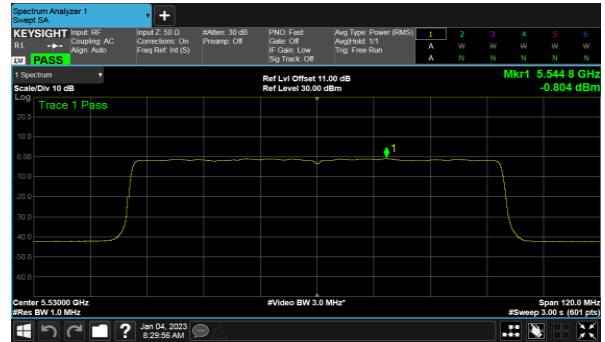

CH140

CH140

Non-Beamforming, ANT B  
Modulation Type: 802.11ax HE40(14.6Mbps)  
CH102

Modulation Type: 802.11ax HE80(30.6Mbps)  
CH106

CH118

CH122

CH134

Non-Beamforming, ANT C  
Modulation Type: 802.11a (6Mbps)  
CH100

Modulation Type: 802.11ax HE20 (7.3Mbps)  
CH100

CH120

CH120

CH140

CH140

Non-Beamforming, ANT C  
Modulation Type: 802.11ax HE40(14.6Mbps)  
CH102

Modulation Type: 802.11ax HE80(30.6Mbps)  
CH106

CH118