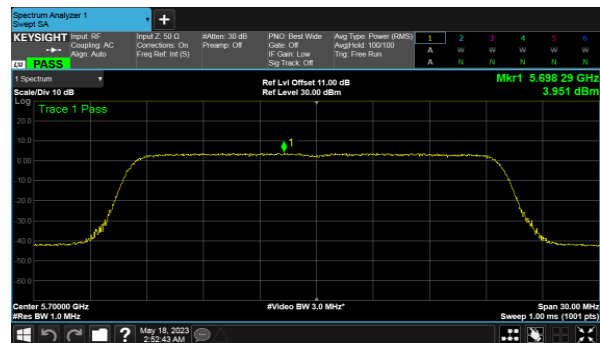

Modulation Type: 802.11ax HE80(30.6Mbps)  
CH106

CH118

CH122

CH134

Non-Beamforming, ANT B  
Modulation Type: 802.11a (6Mbps)  
CH100

Modulation Type: 802.11ax HE20 (7.3Mbps)  
CH100

CH120

CH120

CH140

CH140

Non-Beamforming, ANT B  
Modulation Type: 802.11ax HE40(14.6Mbps)  
CH102

Modulation Type: 802.11ax HE80(30.6Mbps)  
CH106

CH118

CH122

CH134

Non-Beamforming, ANT C  
Modulation Type: 802.11a (6Mbps)  
CH100