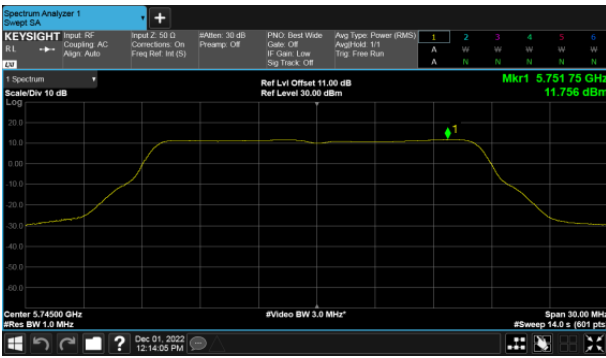

Non-Beamforming, ANT D  
Modulation Type: 802.11ax HE40(14.6Mbps)  
CH102

Modulation Type: 802.11ax HE80(30.6Mbps)  
CH106

CH118

CH122

CH134

Non-Beamforming, ANT A  
Modulation Type: 802.11a (6Mbps)  
CH149

Modulation Type: 802.11ax HE20 (7.3Mbps)  
CH149

CH157

CH157

CH165

CH165

Non-Beamforming, ANT A  
Modulation Type: 802.11ax HE40(14.6Mbps)  
CH151

Modulation Type: 802.11ax HE80(30.6Mbps)  
CH155

CH159