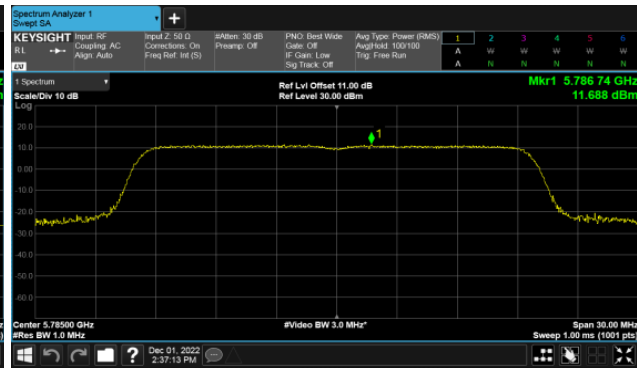

CH157

CH157