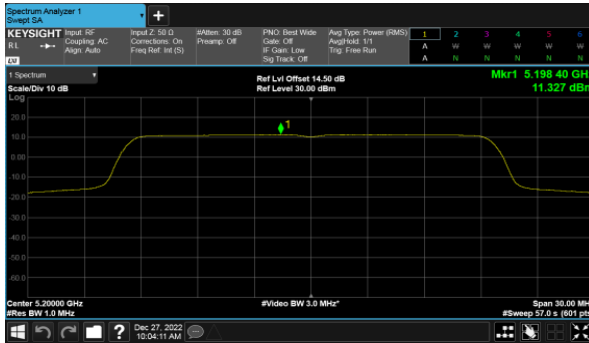

Modulation Type: 802.11ax HE80(30.6Mbps)  
CH138

Modulation Type: 802.11ax HE20(7.3Mbps)  
CH144

Modulation Type: 802.11ax HE40(14.6Mbps)  
CH142

Beamforming, ANT A  
Modulation Type: 802.11ax HE20(7.3Mbps)  
CH36

Modulation Type: 802.11ax HE40(14.6Mbps)  
CH38

CH40

CH46

CH48

Beamforming, ANT A  
Modulation Type: 802.11ax HE80(30.6Mbps)  
CH42

Beamforming, ANT B  
Modulation Type: 802.11ax HE20(7.3Mbps)  
CH36

Modulation Type: 802.11ax HE40(14.6Mbps)  
CH38

CH40

CH46

CH48

Beamforming, ANT B  
Modulation Type: 802.11ax HE80(30.6Mbps)  
CH42