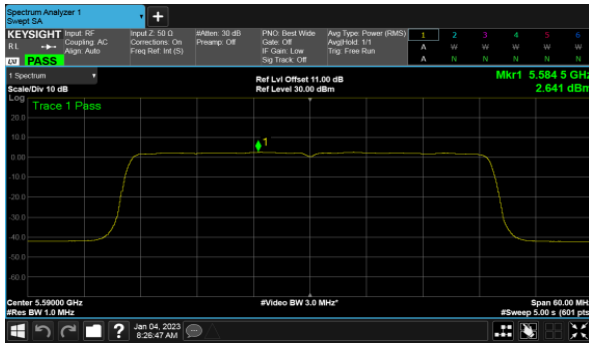

CH140

CH140

Non-Beamforming, ANT B  
Modulation Type: 802.11ax HE40(14.6Mbps)  
CH102

Modulation Type: 802.11ax HE80(30.6Mbps)  
CH106

CH118

CH122

CH134

Non-Beamforming, ANT C  
Modulation Type: 802.11a (6Mbps)  
CH100

Modulation Type: 802.11ax HE20 (7.3Mbps)  
CH100

CH120

CH120

CH140

CH140

Non-Beamforming, ANT C  
Modulation Type: 802.11ax HE40(14.6Mbps)  
CH102

Modulation Type: 802.11ax HE80(30.6Mbps)  
CH106

CH118