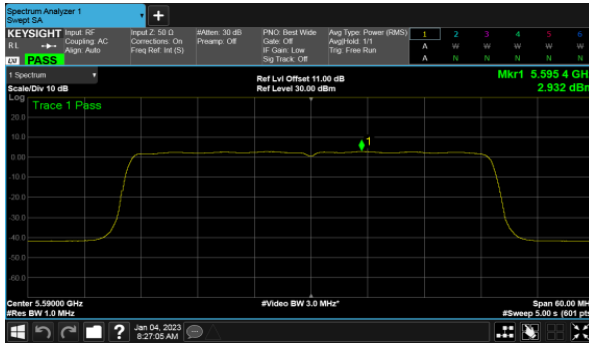

CH140

CH140

Non-Beamforming, ANT B  
Modulation Type: 802.11ax HE40(14.6Mbps)  
CH102

Modulation Type: 802.11ax HE80(30.6Mbps)  
CH106

CH118

CH122

CH134

Non-Beamforming, ANT C  
Modulation Type: 802.11a (6Mbps)  
CH100

Modulation Type: 802.11ax HE20 (7.3Mbps)  
CH100

CH120

CH120

CH140

CH140

Non-Beamforming, ANT C  
Modulation Type: 802.11ax HE40(14.6Mbps)  
CH102

Modulation Type: 802.11ax HE80(30.6Mbps)  
CH106

CH118

CH122

CH134

Non-Beamforming, ANT D  
Modulation Type: 802.11a (6Mbps)  
CH100

Modulation Type: 802.11ax HE20 (7.3Mbps)  
CH100

CH120

CH120

CH140

CH140