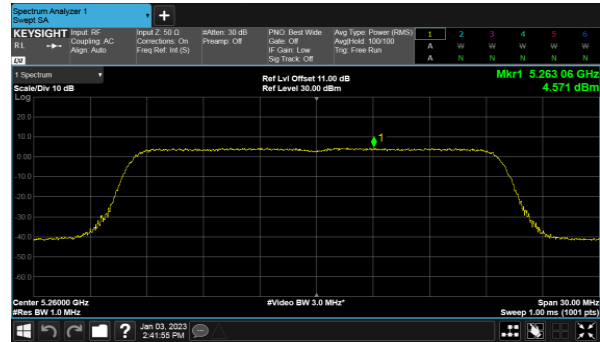

Non-Beamforming, ANT A  
Modulation Type: 802.11ax HE40(14.6Mbps)  
CH54

Modulation Type: 802.11ax HE80(30.6Mbps)  
CH58

CH62

Non-Beamforming, ANT B  
Modulation Type: 802.11a (6Mbps)  
CH52

Modulation Type: 802.11ax HE20(7.3Mbps)  
CH52

CH60

CH60

CH64

CH64

Non-Beamforming, ANT B  
Modulation Type: 802.11ax HE40(14.6Mbps)  
CH54

Modulation Type: 802.11ax HE80(30.6Mbps)  
CH58

CH62

Non-Beamforming, ANT C  
Modulation Type: 802.11a (6Mbps)  
CH52