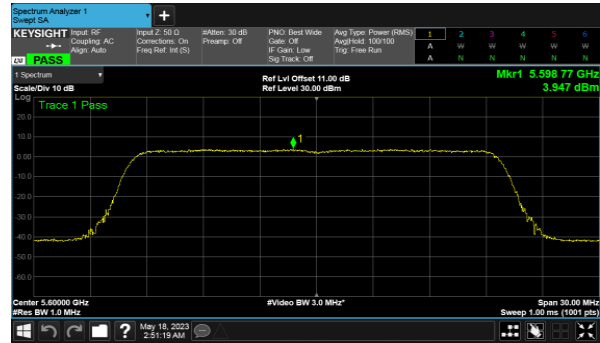

Modulation Type: 802.11ax HE80(30.6Mbps)  
CH106

CH118

CH122

CH134

Non-Beamforming, ANT B  
Modulation Type: 802.11a (6Mbps)  
CH100

Modulation Type: 802.11ax HE20 (7.3Mbps)  
CH100

CH120

CH120

CH140

CH140

Non-Beamforming, ANT B  
Modulation Type: 802.11ax HE40(14.6Mbps)  
CH102

Modulation Type: 802.11ax HE80(30.6Mbps)  
CH106

CH118

CH122

CH134

Non-Beamforming, ANT C  
Modulation Type: 802.11a (6Mbps)  
CH100