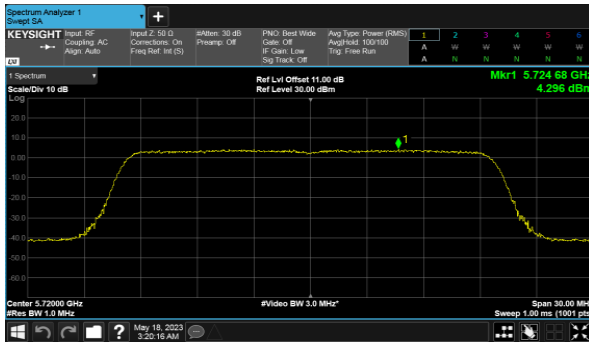

Modulation Type: 802.11ax HE80(30.6Mbps)  
CH138

Modulation Type: 802.11ax HE20(7.3Mbps)  
CH144

Modulation Type: 802.11ax HE40(14.6Mbps)  
CH142

Non-Beamforming, ANT B  
Straddle Channel  
Modulation Type: 802.11a (6Mbps)  
CH144

Modulation Type: 802.11ax HE80(30.6Mbps)  
CH138

Modulation Type: 802.11ax HE20(7.3Mbps)  
CH144

Modulation Type: 802.11ax HE40(14.6Mbps)  
CH142

Non-Beamforming, ANT C  
Straddle Channel  
Modulation Type: 802.11a (6Mbps)  
CH144

Modulation Type: 802.11ax HE80(30.6Mbps)  
CH138

Modulation Type: 802.11ax HE20(7.3Mbps)  
CH144

Modulation Type: 802.11ax HE40(14.6Mbps)  
CH142

Non-Beamforming, ANT D  
Straddle Channel  
Modulation Type: 802.11a (6Mbps)  
CH144