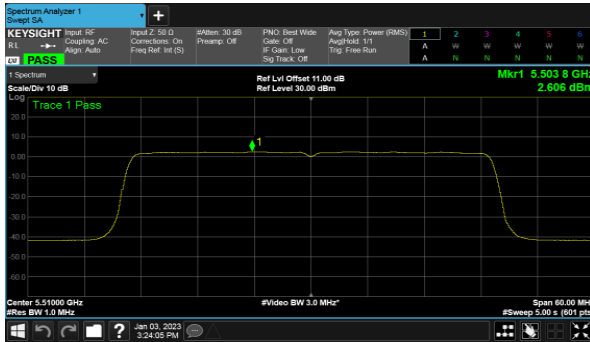

Modulation Type: 802.11ax HE20 (7.3Mbps)  
CH100

CH120

CH120

CH140

CH140

Non-Beamforming, ANT C  
Modulation Type: 802.11ax HE40(14.6Mbps)  
CH102

Modulation Type: 802.11ax HE80(30.6Mbps)  
CH106

CH118

CH122

CH134

Non-Beamforming, ANT D  
Modulation Type: 802.11a (6Mbps)  
CH100

Modulation Type: 802.11ax HE20 (7.3Mbps)  
CH100

CH120

CH120

CH140

CH140

Non-Beamforming, ANT D  
Modulation Type: 802.11ax HE40(14.6Mbps)  
CH102

Modulation Type: 802.11ax HE80(30.6Mbps)  
CH106

CH118

CH122

CH134

Non-Beamforming, ANT A  
Modulation Type: 802.11a (6Mbps)  
CH149