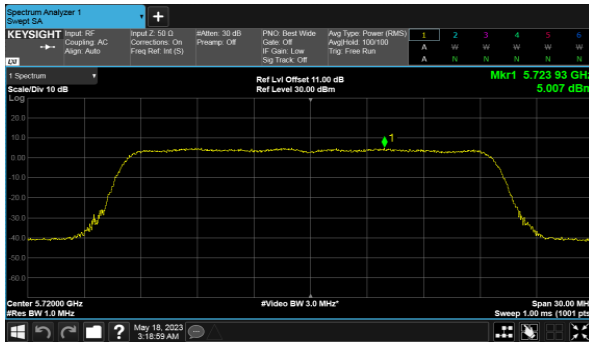

Straddle Channel, Extends across 5250MHz band  
Modulation Type: 802.11ax HE160 (61.3Mbps)  
CH50

Modulation Type: 802.11ax HE160 (61.3Mbps)  
CH114

Non-Beamforming, ANT D  
Straddle Channel, Within 5150-5250MHz band  
Modulation Type: 802.11ax HE160 (61.3Mbps)  
CH50

Straddle Channel, Extends across 5250MHz band  
Modulation Type: 802.11ax HE160 (61.3Mbps)  
CH50

Modulation Type: 802.11ax HE160 (61.3Mbps)  
CH114

Non-Beamforming, ANT A  
Straddle Channel  
Modulation Type: 802.11a (6Mbps)  
CH144

Modulation Type: 802.11ax HE80(30.6Mbps)  
CH138

Modulation Type: 802.11ax HE20(7.3Mbps)  
CH144

Modulation Type: 802.11ax HE40(14.6Mbps)  
CH142

Non-Beamforming, ANT B  
Straddle Channel  
Modulation Type: 802.11a (6Mbps)  
CH144