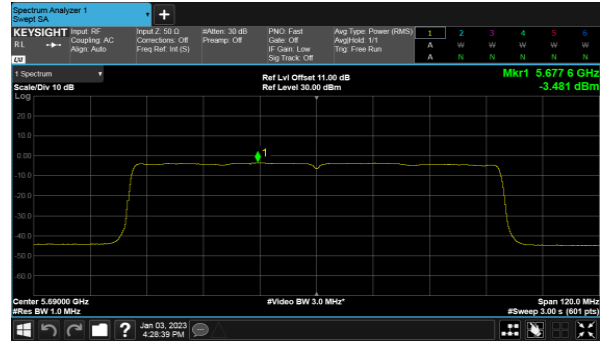

Straddle Channel, Extends across 5250MHz band  
Modulation Type: 802.11ax HE160 (61.3Mbps)  
CH50

Modulation Type: 802.11ax HE160 (61.3Mbps)  
CH114

Non-Beamforming, ANT D  
Straddle Channel, Within 5150-5250MHz band  
Modulation Type: 802.11ax HE160 (61.3Mbps)  
CH50

Straddle Channel, Extends across 5250MHz band  
Modulation Type: 802.11ax HE160 (61.3Mbps)  
CH50

Modulation Type: 802.11ax HE160 (61.3Mbps)  
CH114

Non-Beamforming, ANT A  
Straddle Channel  
Modulation Type: 802.11a (6Mbps)  
CH144

Modulation Type: 802.11ax HE80(30.6Mbps)  
CH138

Modulation Type: 802.11ax HE20(7.3Mbps)  
CH144

Modulation Type: 802.11ax HE40(14.6Mbps)  
CH142

Non-Beamforming, ANT B  
Straddle Channel  
Modulation Type: 802.11a (6Mbps)  
CH144