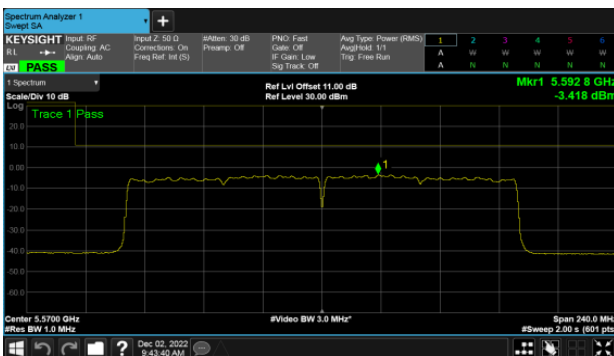

Non-Beamforming, ANT C  
Modulation Type: 802.11ax HE40(14.6Mbps)  
CH151

Modulation Type: 802.11ax HE80(30.6Mbps)  
CH155

CH159

Non-Beamforming, ANT D  
Modulation Type: 802.11a (6Mbps)  
CH149

Modulation Type: 802.11ax HE20 (7.3Mbps)  
CH149

CH157

CH157

CH165

CH165

Non-Beamforming, ANT D  
Modulation Type: 802.11ax HE40(14.6Mbps)  
CH151

Modulation Type: 802.11ax HE80(30.6Mbps)  
CH155

CH159

Non-Beamforming, ANT A  
Straddle Channel, Within 5150-5250MHz band  
Modulation Type: 802.11ax HE160 (61.3Mbps)  
CH50

Straddle Channel, Extends across 5250MHz band  
Modulation Type: 802.11ax HE160 (61.3Mbps)  
CH50

Modulation Type: 802.11ax HE160 (61.3Mbps)  
CH114

Non-Beamforming, ANT B  
Straddle Channel, Within 5150-5250MHz band  
Modulation Type: 802.11ax HE160 (61.3Mbps)  
CH50

Straddle Channel, Extends across 5250MHz band  
Modulation Type: 802.11ax HE160 (61.3Mbps)  
CH50

Modulation Type: 802.11ax HE160 (61.3Mbps)  
CH114

Non-Beamforming, ANT C  
Straddle Channel, Within 5150-5250MHz band  
Modulation Type: 802.11ax HE160 (61.3Mbps)  
CH50