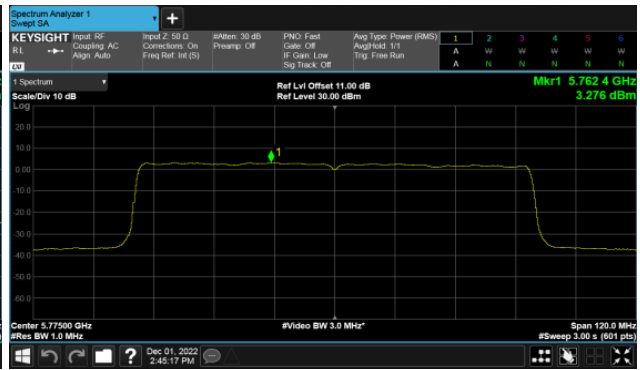

Non-Beamforming, ANT B  
Modulation Type: 802.11a (6Mbps)  
CH149

Modulation Type: 802.11ax HE20 (7.3Mbps)  
CH149

CH157

CH157

CH165

CH165

Non-Beamforming, ANT B  
Modulation Type: 802.11ax HE40(14.6Mbps)  
CH151

Modulation Type: 802.11ax HE80(30.6Mbps)  
CH155

CH159

Non-Beamforming, ANT C  
Modulation Type: 802.11a (6Mbps)  
CH149

Modulation Type: 802.11ax HE20 (7.3Mbps)  
CH149

CH157

CH157

CH165

CH165