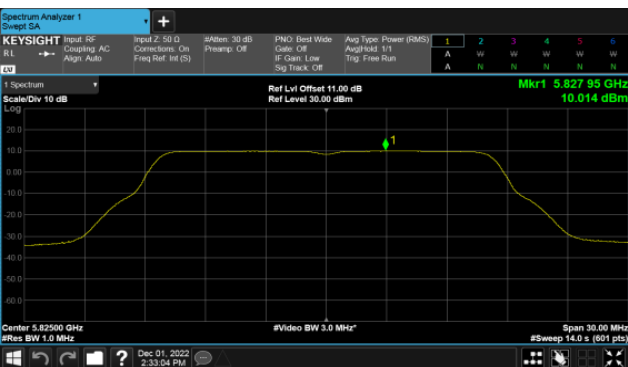

Modulation Type: 802.11ax HE80(30.6Mbps)  
CH155

CH159

Non-Beamforming, ANT C  
Modulation Type: 802.11a (6Mbps)  
CH149

Modulation Type: 802.11ax HE20 (7.3Mbps)  
CH149

CH157

CH157

CH165

CH165

Non-Beamforming, ANT C  
Modulation Type: 802.11ax HE40(14.6Mbps)  
CH151

Modulation Type: 802.11ax HE80(30.6Mbps)  
CH155

CH159

Non-Beamforming, ANT D  
Modulation Type: 802.11a (6Mbps)  
CH149

Modulation Type: 802.11ax HE20 (7.3Mbps)  
CH149

CH157

CH157

CH165

CH165

Non-Beamforming, ANT D  
Modulation Type: 802.11ax HE40(14.6Mbps)  
CH151

Modulation Type: 802.11ax HE80(30.6Mbps)  
CH155

CH159

Non-Beamforming, ANT A  
Straddle Channel, Within 5150-5250MHz band  
Modulation Type: 802.11ax HE160 (61.3Mbps)  
CH50