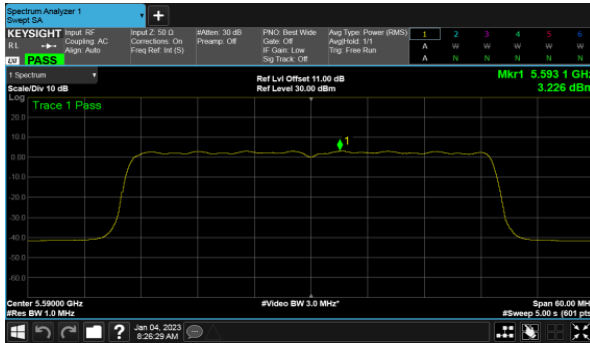

CH62

Non-Beamforming, ANT A  
Modulation Type: 802.11a (6Mbps)  
CH100

Modulation Type: 802.11ax HE20 (7.3Mbps)  
CH100

CH120

CH120

CH140

CH140

Non-Beamforming, ANT A  
Modulation Type: 802.11ax HE40(14.6Mbps)  
CH102

Modulation Type: 802.11ax HE80(30.6Mbps)  
CH106

CH118

CH122

CH134

Non-Beamforming, ANT B  
Modulation Type: 802.11a (6Mbps)  
CH100

Modulation Type: 802.11ax HE20 (7.3Mbps)  
CH100

CH120

CH120