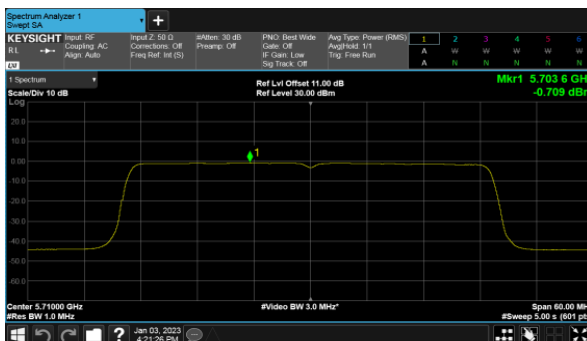

Straddle Channel, Extends across 5250MHz band  
Modulation Type: 802.11ax HE160 (61.3Mbps)  
CH50

Modulation Type: 802.11ax HE160 (61.3Mbps)  
CH114

Non-Beamforming, ANT A  
Straddle Channel  
Modulation Type: 802.11a (6Mbps)  
CH144

Modulation Type: 802.11ax HE80(30.6Mbps)  
CH138

Modulation Type: 802.11ax HE20(7.3Mbps)  
CH144

Modulation Type: 802.11ax HE40(14.6Mbps)  
CH142

Non-Beamforming, ANT B  
Straddle Channel  
Modulation Type: 802.11a (6Mbps)  
CH144

Modulation Type: 802.11ax HE80(30.6Mbps)  
CH138

Modulation Type: 802.11ax HE20(7.3Mbps)  
CH144

Modulation Type: 802.11ax HE40(14.6Mbps)  
CH142

Non-Beamforming, ANT C  
Straddle Channel  
Modulation Type: 802.11a (6Mbps)  
CH144