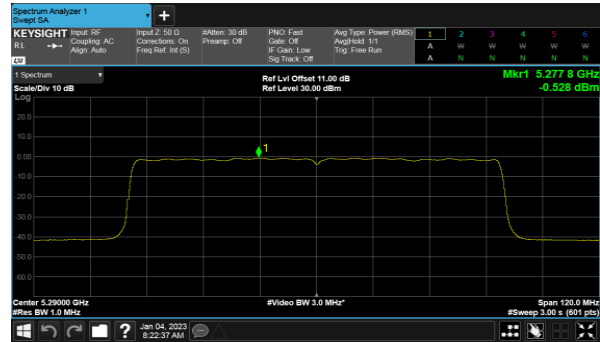

Modulation Type: 802.11ax HE20(7.3Mbps)  
CH52

CH60

CH60

CH64

CH64

Non-Beamforming, ANT C  
Modulation Type: 802.11ax HE40(14.6Mbps)  
CH54

Modulation Type: 802.11ax HE80(30.6Mbps)  
CH58

CH62

Non-Beamforming, ANT D  
Modulation Type: 802.11a (6Mbps)  
CH52

Modulation Type: 802.11ax HE20(7.3Mbps)  
CH52

CH60

CH60

CH64

CH64

Non-Beamforming, ANT D  
Modulation Type: 802.11ax HE40(14.6Mbps)  
CH54

Modulation Type: 802.11ax HE80(30.6Mbps)  
CH58