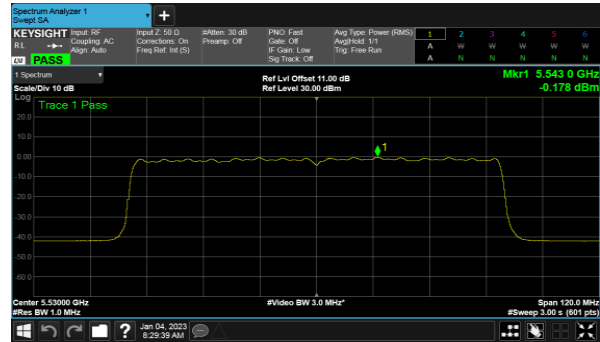

CH62

Non-Beamforming, ANT A  
Modulation Type: 802.11a (6Mbps)  
CH100

Modulation Type: 802.11ax HE20 (7.3Mbps)  
CH100

CH120

CH120

CH140

CH140

Non-Beamforming, ANT A  
Modulation Type: 802.11ax HE40(14.6Mbps)  
CH102

Modulation Type: 802.11ax HE80(30.6Mbps)  
CH106

CH118

CH122

CH134

Non-Beamforming, ANT B  
Modulation Type: 802.11a (6Mbps)  
CH100

Modulation Type: 802.11ax HE20 (7.3Mbps)  
CH100

CH120

CH120