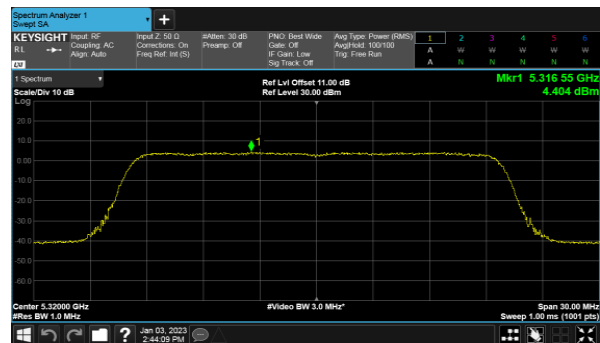

Non-Beamforming, ANT D  
Modulation Type: 802.11a (6Mbps)  
CH52

Modulation Type: 802.11ax HE20(7.3Mbps)  
CH52

CH60

CH60

CH64

CH64

Non-Beamforming, ANT D  
Modulation Type: 802.11ax HE40(14.6Mbps)  
CH54

Modulation Type: 802.11ax HE80(30.6Mbps)  
CH58

CH62

Non-Beamforming, ANT A  
Modulation Type: 802.11a (6Mbps)  
CH100

Modulation Type: 802.11ax HE20 (7.3Mbps)  
CH100

CH120

CH120

CH140

CH140

Non-Beamforming, ANT A  
Modulation Type: 802.11ax HE40(14.6Mbps)  
CH102