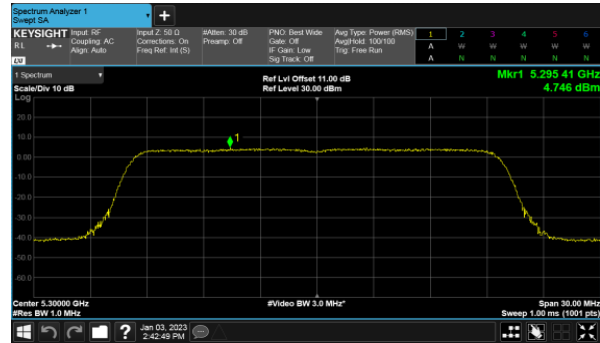

Non-Beamforming, ANT A  
Modulation Type: 802.11ax HE40(14.6Mbps)  
CH54

Modulation Type: 802.11ax HE80(30.6Mbps)  
CH58

CH62

Non-Beamforming, ANT B  
Modulation Type: 802.11a (6Mbps)  
CH52

Modulation Type: 802.11ax HE20(7.3Mbps)  
CH52

CH60

CH60

CH64

CH64

Non-Beamforming, ANT B  
Modulation Type: 802.11ax HE40(14.6Mbps)  
CH54

Modulation Type: 802.11ax HE80(30.6Mbps)  
CH58

CH62

Non-Beamforming, ANT C  
Modulation Type: 802.11a (6Mbps)  
CH52