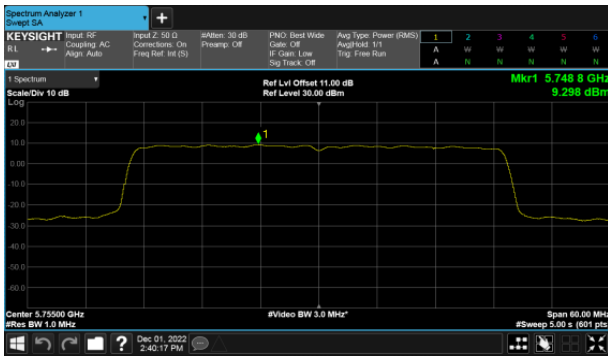

Modulation Type: 802.11ax HE20 (7.3Mbps)  
CH149

CH157

CH157

CH165

CH165

Non-Beamforming, ANT A  
Modulation Type: 802.11ax HE40(14.6Mbps)  
CH151

Modulation Type: 802.11ax HE80(30.6Mbps)  
CH155

CH159

Non-Beamforming, ANT B  
Modulation Type: 802.11a (6Mbps)  
CH149

Modulation Type: 802.11ax HE20 (7.3Mbps)  
CH149

CH157

CH157

CH165

CH165

Non-Beamforming, ANT B  
Modulation Type: 802.11ax HE40(14.6Mbps)  
CH151