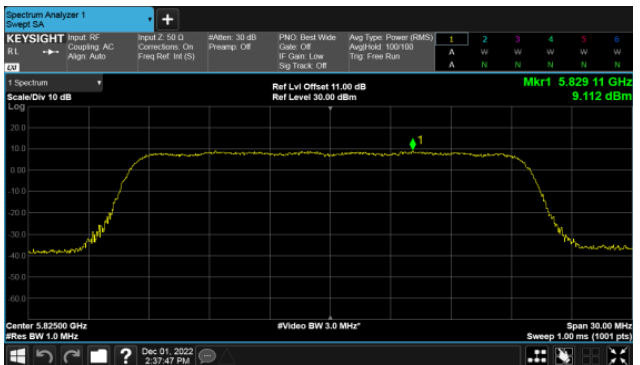

Modulation Type: 802.11ax HE20 (7.3Mbps)  
CH149

CH157

CH157

CH165

CH165

Non-Beamforming, ANT A  
Modulation Type: 802.11ax HE40(14.6Mbps)  
CH151

Modulation Type: 802.11ax HE80(30.6Mbps)  
CH155

CH159

Non-Beamforming, ANT B  
Modulation Type: 802.11a (6Mbps)  
CH149

Modulation Type: 802.11ax HE20 (7.3Mbps)  
CH149

CH157

CH157

CH165

CH165

Non-Beamforming, ANT B  
Modulation Type: 802.11ax HE40(14.6Mbps)  
CH151