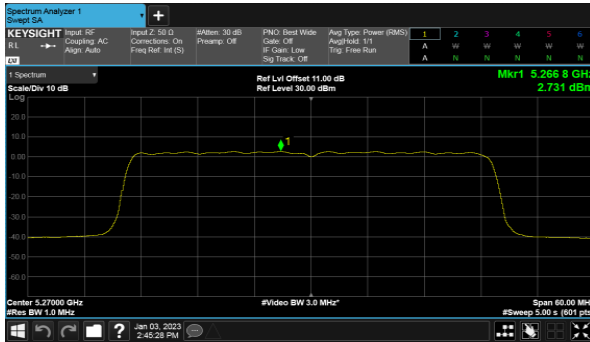

Non-Beamforming, ANT A  
Modulation Type: 802.11ax HE40(14.6Mbps)  
CH54

Modulation Type: 802.11ax HE80(30.6Mbps)  
CH58

CH62

Non-Beamforming, ANT B  
Modulation Type: 802.11a (6Mbps)  
CH52

Modulation Type: 802.11ax HE20(7.3Mbps)  
CH52

CH60

CH60

CH64

CH64

Non-Beamforming, ANT B  
Modulation Type: 802.11ax HE40(14.6Mbps)  
CH54

Modulation Type: 802.11ax HE80(30.6Mbps)  
CH58

CH62

Non-Beamforming, ANT C  
Modulation Type: 802.11a (6Mbps)  
CH52