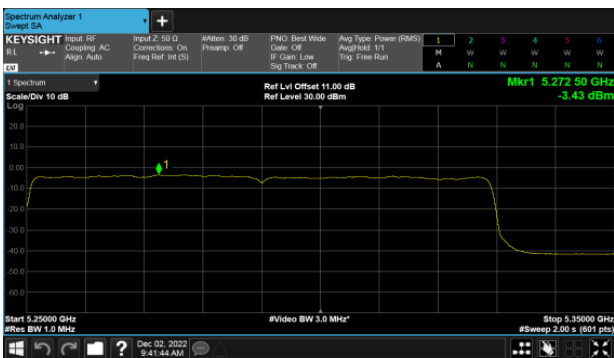

Straddle Channel, Extends across 5250MHz band  
Modulation Type: 802.11ax HE160 (61.3Mbps)  
CH50

Modulation Type: 802.11ax HE160 (61.3Mbps)  
CH114

Non-Beamforming, ANT C  
Straddle Channel, Within 5150-5250MHz band  
Modulation Type: 802.11ax HE160 (61.3Mbps)  
CH50

Straddle Channel, Extends across 5250MHz band  
Modulation Type: 802.11ax HE160 (61.3Mbps)  
CH50

Modulation Type: 802.11ax HE160 (61.3Mbps)  
CH114

Non-Beamforming, ANT D  
Straddle Channel, Within 5150-5250MHz band  
Modulation Type: 802.11ax HE160 (61.3Mbps)  
CH50

Straddle Channel, Extends across 5250MHz band  
Modulation Type: 802.11ax HE160 (61.3Mbps)  
CH50

Modulation Type: 802.11ax HE160 (61.3Mbps)  
CH114

Non-Beamforming, ANT A  
Straddle Channel  
Modulation Type: 802.11a (6Mbps)  
CH144