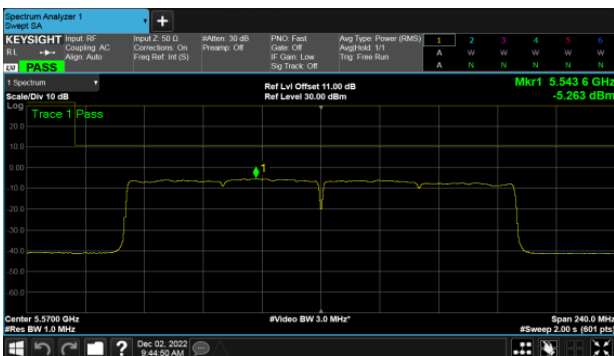

Straddle Channel, Extends across 5250MHz band  
Modulation Type: 802.11ax HE160 (61.3Mbps)  
CH50

Modulation Type: 802.11ax HE160 (61.3Mbps)  
CH114

Non-Beamforming, ANT C  
Straddle Channel, Within 5150-5250MHz band  
Modulation Type: 802.11ax HE160 (61.3Mbps)  
CH50

Straddle Channel, Extends across 5250MHz band  
Modulation Type: 802.11ax HE160 (61.3Mbps)  
CH50

Modulation Type: 802.11ax HE160 (61.3Mbps)  
CH114

Non-Beamforming, ANT D  
Straddle Channel, Within 5150-5250MHz band  
Modulation Type: 802.11ax HE160 (61.3Mbps)  
CH50

Straddle Channel, Extends across 5250MHz band  
Modulation Type: 802.11ax HE160 (61.3Mbps)  
CH50

Modulation Type: 802.11ax HE160 (61.3Mbps)  
CH114

Non-Beamforming, ANT A  
Straddle Channel  
Modulation Type: 802.11a (6Mbps)  
CH144

Modulation Type: 802.11ax HE80(30.6Mbps)  
CH138

Modulation Type: 802.11ax HE20(7.3Mbps)  
CH144

Modulation Type: 802.11ax HE40(14.6Mbps)  
CH142

Non-Beamforming, ANT B  
Straddle Channel  
Modulation Type: 802.11a (6Mbps)  
CH144