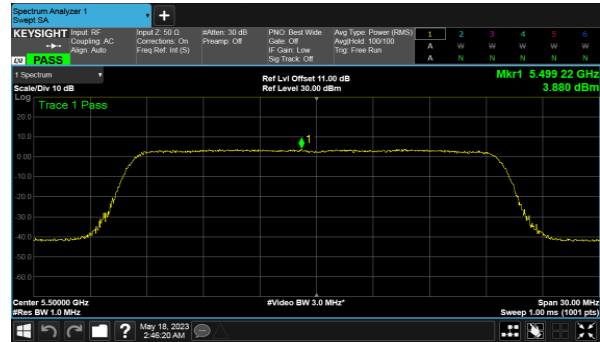

Modulation Type: 802.11ax HE80(30.6Mbps)  
CH106

CH118

CH122

CH134

Non-Beamforming, ANT B  
Modulation Type: 802.11a (6Mbps)  
CH100

Modulation Type: 802.11ax HE20 (7.3Mbps)  
CH100

CH120

CH120

CH140

CH140

Non-Beamforming, ANT B  
Modulation Type: 802.11ax HE40(14.6Mbps)  
CH102

Modulation Type: 802.11ax HE80(30.6Mbps)  
CH106

CH118

CH122

CH134

Non-Beamforming, ANT C  
Modulation Type: 802.11a (6Mbps)  
CH100