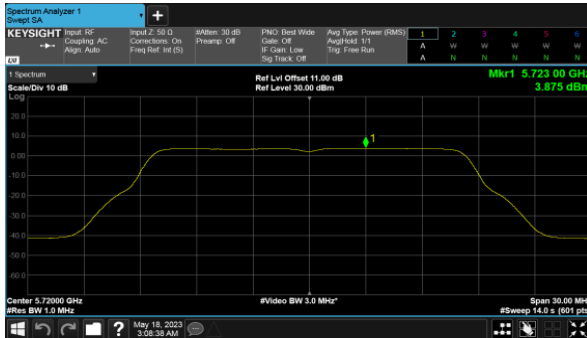

Straddle Channel, Extends across 5250MHz band  
Modulation Type: 802.11ax HE160 (61.3Mbps)  
CH50

Modulation Type: 802.11ax HE160 (61.3Mbps)  
CH114

Non-Beamforming, ANT A  
Straddle Channel  
Modulation Type: 802.11a (6Mbps)  
CH144

Modulation Type: 802.11ax HE80(30.6Mbps)  
CH138

Modulation Type: 802.11ax HE20(7.3Mbps)  
CH144

Modulation Type: 802.11ax HE40(14.6Mbps)  
CH142

Non-Beamforming, ANT B  
Straddle Channel  
Modulation Type: 802.11a (6Mbps)  
CH144

Modulation Type: 802.11ax HE80(30.6Mbps)  
CH138

Modulation Type: 802.11ax HE20(7.3Mbps)  
CH144

Modulation Type: 802.11ax HE40(14.6Mbps)  
CH142

Non-Beamforming, ANT C  
Straddle Channel  
Modulation Type: 802.11a (6Mbps)  
CH144