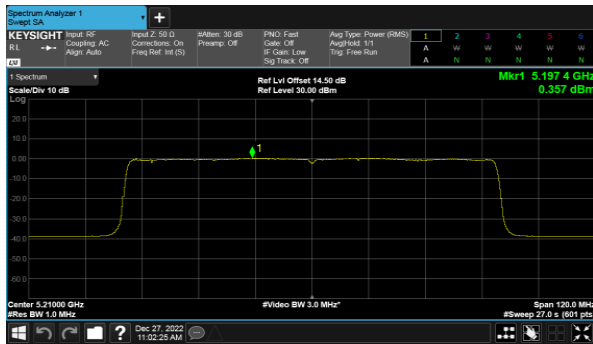

Modulation Type: 802.11ax HE80(30.6Mbps)  
CH138

Modulation Type: 802.11ax HE20(7.3Mbps)  
CH144

Modulation Type: 802.11ax HE40(14.6Mbps)  
CH142

Beamforming, ANT A  
Modulation Type: 802.11ax HE20(7.3Mbps)  
CH36

Modulation Type: 802.11ax HE40(14.6Mbps)  
CH38

CH40

CH46

CH48

Beamforming, ANT A  
Modulation Type: 802.11ax HE80(30.6Mbps)  
CH42

Beamforming, ANT B  
Modulation Type: 802.11ax HE20(7.3Mbps)  
CH36

Modulation Type: 802.11ax HE40(14.6Mbps)  
CH38

CH40

CH46

CH48

Beamforming, ANT B  
Modulation Type: 802.11ax HE80(30.6Mbps)  
CH42