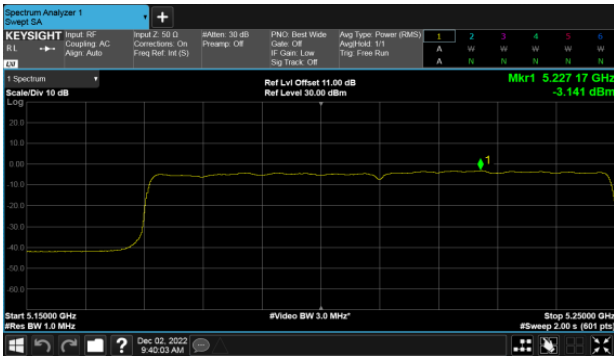

CH157

CH157

CH165

CH165

Non-Beamforming, ANT D  
Modulation Type: 802.11ax HE40(14.6Mbps)  
CH151

Modulation Type: 802.11ax HE80(30.6Mbps)  
CH155

CH159

Non-Beamforming, ANT A  
Straddle Channel, Within 5150-5250MHz band  
Modulation Type: 802.11ax HE160 (61.3Mbps)  
CH50

Straddle Channel, Extends across 5250MHz band  
Modulation Type: 802.11ax HE160 (61.3Mbps)  
CH50

Modulation Type: 802.11ax HE160 (61.3Mbps)  
CH114

Non-Beamforming, ANT B  
Straddle Channel, Within 5150-5250MHz band  
Modulation Type: 802.11ax HE160 (61.3Mbps)  
CH50

Straddle Channel, Extends across 5250MHz band  
Modulation Type: 802.11ax HE160 (61.3Mbps)  
CH50

Modulation Type: 802.11ax HE160 (61.3Mbps)  
CH114

Non-Beamforming, ANT C  
Straddle Channel, Within 5150-5250MHz band  
Modulation Type: 802.11ax HE160 (61.3Mbps)  
CH50