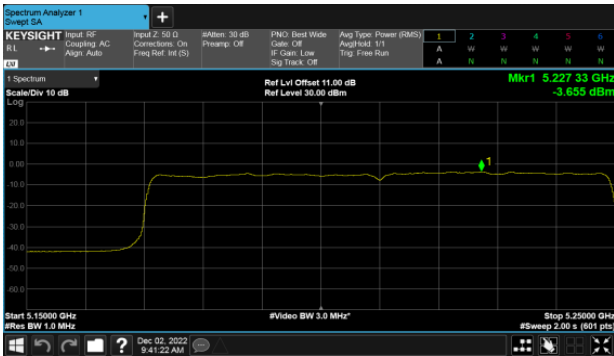

Straddle Channel, Extends across 5250MHz band  
Modulation Type: 802.11ax HE160 (61.3Mbps)  
CH50

Modulation Type: 802.11ax HE160 (61.3Mbps)  
CH114

Non-Beamforming, ANT C  
Straddle Channel, Within 5150-5250MHz band  
Modulation Type: 802.11ax HE160 (61.3Mbps)  
CH50

Straddle Channel, Extends across 5250MHz band  
Modulation Type: 802.11ax HE160 (61.3Mbps)  
CH50

Modulation Type: 802.11ax HE160 (61.3Mbps)  
CH114

Non-Beamforming, ANT D  
Straddle Channel, Within 5150-5250MHz band  
Modulation Type: 802.11ax HE160 (61.3Mbps)  
CH50

Straddle Channel, Extends across 5250MHz band  
Modulation Type: 802.11ax HE160 (61.3Mbps)  
CH50

Modulation Type: 802.11ax HE160 (61.3Mbps)  
CH114

Non-Beamforming, ANT A  
Straddle Channel  
Modulation Type: 802.11a (6Mbps)  
CH144