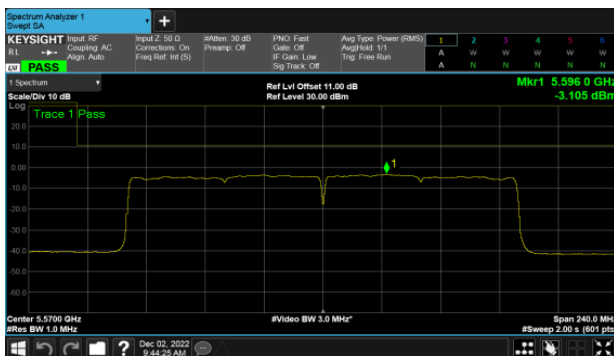

Straddle Channel, Extends across 5250MHz band  
Modulation Type: 802.11ax HE160 (61.3Mbps)  
CH50

Modulation Type: 802.11ax HE160 (61.3Mbps)  
CH114

Non-Beamforming, ANT B  
Straddle Channel, Within 5150-5250MHz band  
Modulation Type: 802.11ax HE160 (61.3Mbps)  
CH50

Straddle Channel, Extends across 5250MHz band  
Modulation Type: 802.11ax HE160 (61.3Mbps)  
CH50

Modulation Type: 802.11ax HE160 (61.3Mbps)  
CH114

Non-Beamforming, ANT C  
Straddle Channel, Within 5150-5250MHz band  
Modulation Type: 802.11ax HE160 (61.3Mbps)  
CH50

Straddle Channel, Extends across 5250MHz band  
Modulation Type: 802.11ax HE160 (61.3Mbps)  
CH50

Modulation Type: 802.11ax HE160 (61.3Mbps)  
CH114

Non-Beamforming, ANT D  
Straddle Channel, Within 5150-5250MHz band  
Modulation Type: 802.11ax HE160 (61.3Mbps)  
CH50