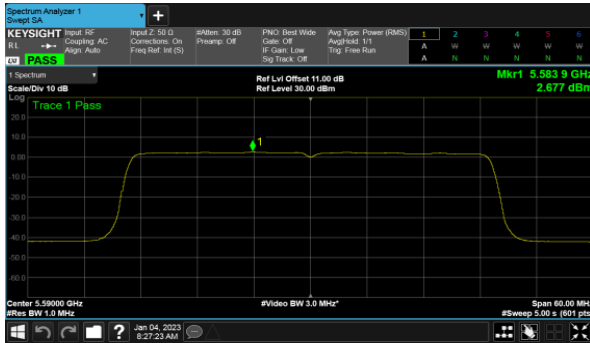

CH122

CH134

Non-Beamforming, ANT D  
Modulation Type: 802.11a (6Mbps)  
CH100

Modulation Type: 802.11ax HE20 (7.3Mbps)  
CH100

CH120

CH120

CH140

CH140

Non-Beamforming, ANT D  
Modulation Type: 802.11ax HE40(14.6Mbps)  
CH102

Modulation Type: 802.11ax HE80(30.6Mbps)  
CH106

CH118

CH122

CH134

Non-Beamforming, ANT A  
Modulation Type: 802.11a (6Mbps)  
CH149