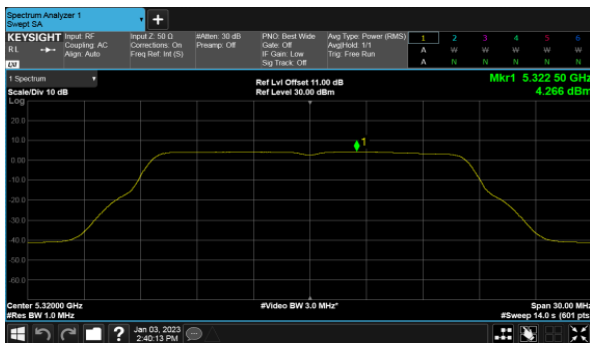

Non-Beamforming, ANT D  
Modulation Type: 802.11a (6Mbps)  
CH52

Modulation Type: 802.11ax HE20(7.3Mbps)  
CH52

CH60

CH60

CH64

CH64

Non-Beamforming, ANT D  
Modulation Type: 802.11ax HE40(14.6Mbps)  
CH54

Modulation Type: 802.11ax HE80(30.6Mbps)  
CH58

CH62

Non-Beamforming, ANT A  
Modulation Type: 802.11a (6Mbps)  
CH100

Modulation Type: 802.11ax HE20 (7.3Mbps)  
CH100

CH120

CH120

CH140

CH140

Non-Beamforming, ANT A  
Modulation Type: 802.11ax HE40(14.6Mbps)  
CH102