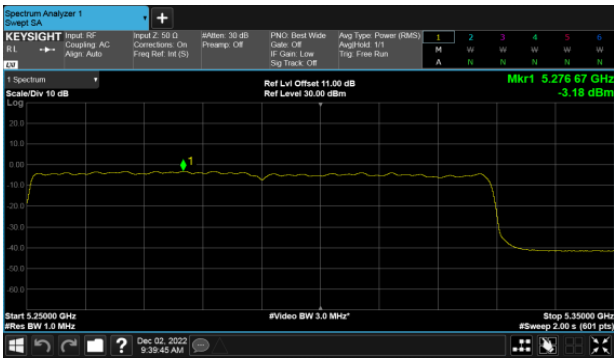

Non-Beamforming, ANT C  
Modulation Type: 802.11ax HE40(14.6Mbps)  
CH151

Modulation Type: 802.11ax HE80(30.6Mbps)  
CH155

CH159

Non-Beamforming, ANT D  
Modulation Type: 802.11a (6Mbps)  
CH149

Modulation Type: 802.11ax HE20 (7.3Mbps)  
CH149

CH157

CH157

CH165

CH165

Non-Beamforming, ANT D  
Modulation Type: 802.11ax HE40(14.6Mbps)  
CH151

Modulation Type: 802.11ax HE80(30.6Mbps)  
CH155

CH159

Non-Beamforming, ANT A  
Straddle Channel, Within 5150-5250MHz band  
Modulation Type: 802.11ax HE160 (61.3Mbps)  
CH50

Straddle Channel, Extends across 5250MHz band  
Modulation Type: 802.11ax HE160 (61.3Mbps)  
CH50

Modulation Type: 802.11ax HE160 (61.3Mbps)  
CH114

Non-Beamforming, ANT B  
Straddle Channel, Within 5150-5250MHz band  
Modulation Type: 802.11ax HE160 (61.3Mbps)  
CH50

Straddle Channel, Extends across 5250MHz band  
Modulation Type: 802.11ax HE160 (61.3Mbps)  
CH50

Modulation Type: 802.11ax HE160 (61.3Mbps)  
CH114

Non-Beamforming, ANT C  
Straddle Channel, Within 5150-5250MHz band  
Modulation Type: 802.11ax HE160 (61.3Mbps)  
CH50