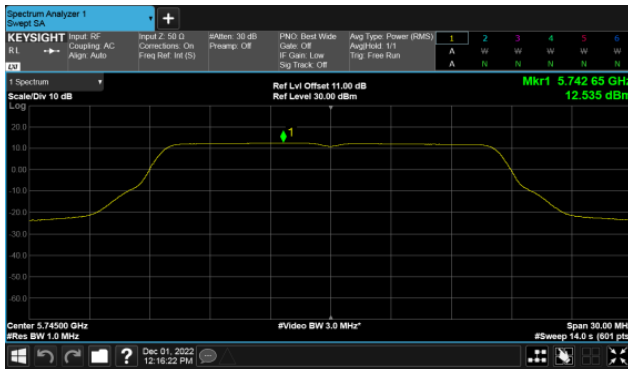

Non-Beamforming, ANT B  
Modulation Type: 802.11a (6Mbps)  
CH149

Modulation Type: 802.11ax HE20 (7.3Mbps)  
CH149

CH157

CH157

CH165

CH165

Non-Beamforming, ANT B  
Modulation Type: 802.11ax HE40(14.6Mbps)  
CH151

Modulation Type: 802.11ax HE80(30.6Mbps)  
CH155

CH159

Non-Beamforming, ANT C  
Modulation Type: 802.11a (6Mbps)  
CH149

Modulation Type: 802.11ax HE20 (7.3Mbps)  
CH149

CH157

CH157

CH165

CH165

Non-Beamforming, ANT C  
Modulation Type: 802.11ax HE40(14.6Mbps)  
CH151

Modulation Type: 802.11ax HE80(30.6Mbps)  
CH155

CH159

Non-Beamforming, ANT D  
Modulation Type: 802.11a (6Mbps)  
CH149

Modulation Type: 802.11ax HE20 (7.3Mbps)  
CH149