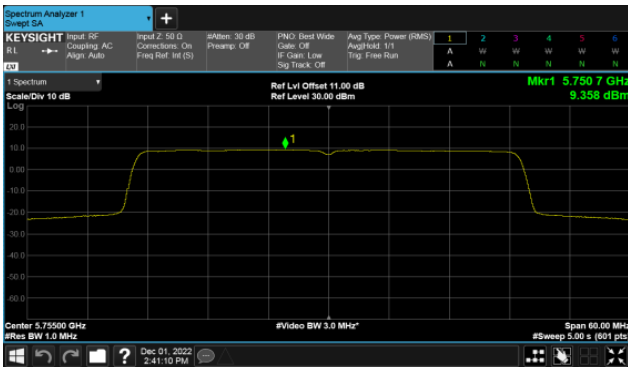

Non-Beamforming, ANT B  
Modulation Type: 802.11a (6Mbps)  
CH149

Modulation Type: 802.11ax HE20 (7.3Mbps)  
CH149

CH157

CH157

CH165

CH165

Non-Beamforming, ANT B  
Modulation Type: 802.11ax HE40(14.6Mbps)  
CH151

Modulation Type: 802.11ax HE80(30.6Mbps)  
CH155

CH159

Non-Beamforming, ANT C  
Modulation Type: 802.11a (6Mbps)  
CH149

Modulation Type: 802.11ax HE20 (7.3Mbps)  
CH149

CH157

CH157

CH165

CH165

Non-Beamforming, ANT C  
Modulation Type: 802.11ax HE40(14.6Mbps)  
CH151

Modulation Type: 802.11ax HE80(30.6Mbps)  
CH155

CH159

Non-Beamforming, ANT D  
Modulation Type: 802.11a (6Mbps)  
CH149

Modulation Type: 802.11ax HE20 (7.3Mbps)  
CH149