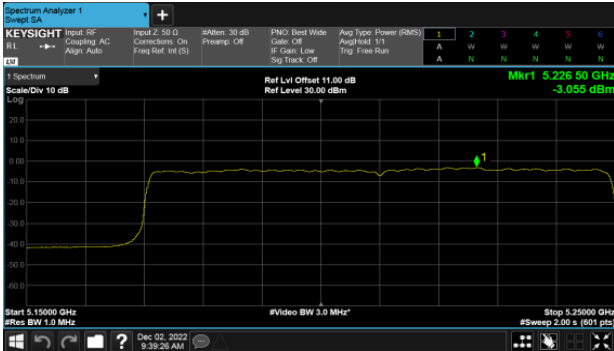

Non-Beamforming, ANT C  
Modulation Type: 802.11ax HE40(14.6Mbps)  
CH151

Modulation Type: 802.11ax HE80(30.6Mbps)  
CH155

CH159

Non-Beamforming, ANT D  
Modulation Type: 802.11a (6Mbps)  
CH149

Modulation Type: 802.11ax HE20 (7.3Mbps)  
CH149

CH157

CH157

CH165

CH165

Non-Beamforming, ANT D  
Modulation Type: 802.11ax HE40(14.6Mbps)  
CH151

Modulation Type: 802.11ax HE80(30.6Mbps)  
CH155

CH159

Non-Beamforming, ANT A  
Straddle Channel, Within 5150-5250MHz band  
Modulation Type: 802.11ax HE160 (61.3Mbps)  
CH50

Straddle Channel, Extends across 5250MHz band  
Modulation Type: 802.11ax HE160 (61.3Mbps)  
CH50

Modulation Type: 802.11ax HE160 (61.3Mbps)  
CH114

Non-Beamforming, ANT B  
Straddle Channel, Within 5150-5250MHz band  
Modulation Type: 802.11ax HE160 (61.3Mbps)  
CH50