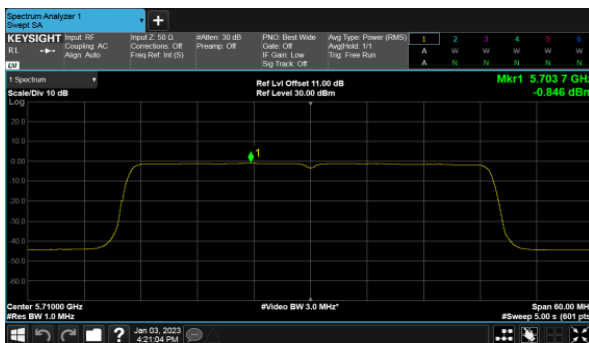

Straddle Channel, Extends across 5250MHz band  
Modulation Type: 802.11ax HE160 (61.3Mbps)  
CH50

Modulation Type: 802.11ax HE160 (61.3Mbps)  
CH114

Non-Beamforming, ANT D  
Straddle Channel, Within 5150-5250MHz band  
Modulation Type: 802.11ax HE160 (61.3Mbps)  
CH50

Straddle Channel, Extends across 5250MHz band  
Modulation Type: 802.11ax HE160 (61.3Mbps)  
CH50

Modulation Type: 802.11ax HE160 (61.3Mbps)  
CH114

Non-Beamforming, ANT A  
Straddle Channel  
Modulation Type: 802.11a (6Mbps)  
CH144

Modulation Type: 802.11ax HE80(30.6Mbps)  
CH138

Modulation Type: 802.11ax HE20(7.3Mbps)  
CH144

Modulation Type: 802.11ax HE40(14.6Mbps)  
CH142

Non-Beamforming, ANT B  
Straddle Channel  
Modulation Type: 802.11a (6Mbps)  
CH144