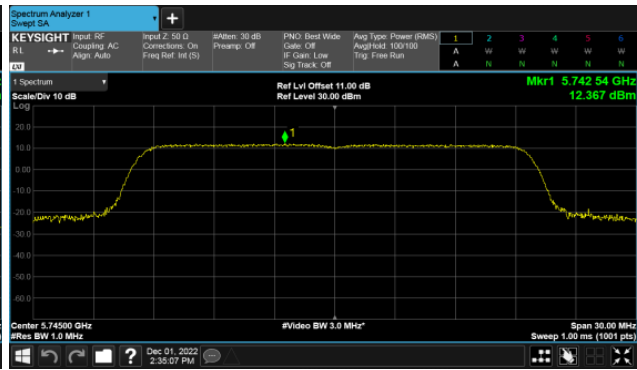

Non-Beamforming, ANT C  
Modulation Type: 802.11ax HE40(14.6Mbps)  
CH151

Modulation Type: 802.11ax HE80(30.6Mbps)  
CH155

CH159

Non-Beamforming, ANT D  
Modulation Type: 802.11a (6Mbps)  
CH149

Modulation Type: 802.11ax HE20 (7.3Mbps)  
CH149

CH157

CH157

CH165

CH165

Non-Beamforming, ANT D  
Modulation Type: 802.11ax HE40(14.6Mbps)  
CH151

Modulation Type: 802.11ax HE80(30.6Mbps)  
CH155

CH159

Non-Beamforming, ANT A  
Straddle Channel, Within 5150-5250MHz band  
Modulation Type: 802.11ax HE160 (61.3Mbps)  
CH50