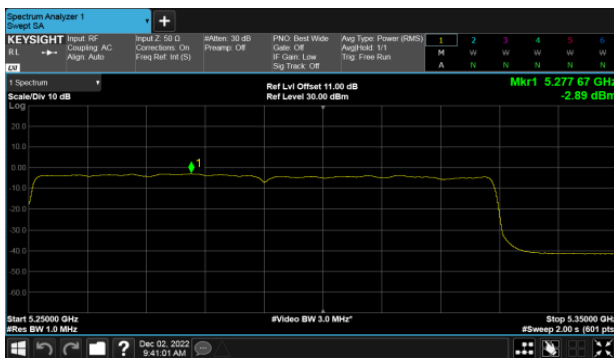

Straddle Channel, Extends across 5250MHz band  
Modulation Type: 802.11ax HE160 (61.3Mbps)  
CH50

Modulation Type: 802.11ax HE160 (61.3Mbps)  
CH114

Non-Beamforming, ANT B  
Straddle Channel, Within 5150-5250MHz band  
Modulation Type: 802.11ax HE160 (61.3Mbps)  
CH50

Straddle Channel, Extends across 5250MHz band  
Modulation Type: 802.11ax HE160 (61.3Mbps)  
CH50

Modulation Type: 802.11ax HE160 (61.3Mbps)  
CH114

Non-Beamforming, ANT C  
Straddle Channel, Within 5150-5250MHz band  
Modulation Type: 802.11ax HE160 (61.3Mbps)  
CH50

Straddle Channel, Extends across 5250MHz band  
Modulation Type: 802.11ax HE160 (61.3Mbps)  
CH50

Modulation Type: 802.11ax HE160 (61.3Mbps)  
CH114

Non-Beamforming, ANT D  
Straddle Channel, Within 5150-5250MHz band  
Modulation Type: 802.11ax HE160 (61.3Mbps)  
CH50