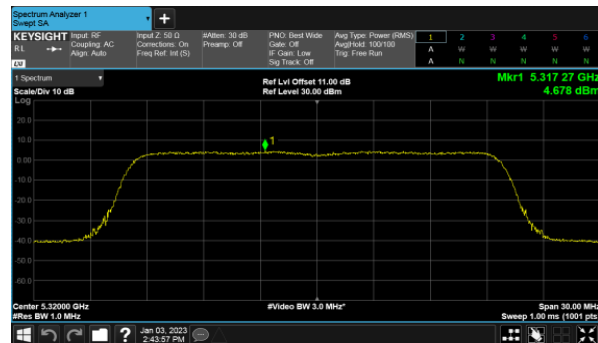

Modulation Type: 802.11ax HE20(7.3Mbps)  
CH52

CH60

CH60

CH64

CH64

Non-Beamforming, ANT C  
Modulation Type: 802.11ax HE40(14.6Mbps)  
CH54

Modulation Type: 802.11ax HE80(30.6Mbps)  
CH58

CH62

Non-Beamforming, ANT D  
Modulation Type: 802.11a (6Mbps)  
CH52

Modulation Type: 802.11ax HE20(7.3Mbps)  
CH52

CH60

CH60

CH64

CH64

Non-Beamforming, ANT D  
Modulation Type: 802.11ax HE40(14.6Mbps)  
CH54

Modulation Type: 802.11ax HE80(30.6Mbps)  
CH58