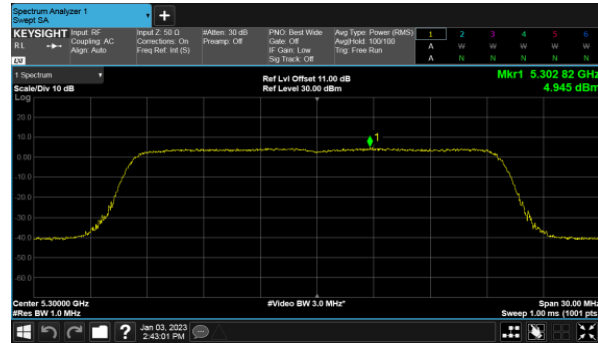

Non-Beamforming, ANT A  
Modulation Type: 802.11ax HE40(14.6Mbps)  
CH54

Modulation Type: 802.11ax HE80(30.6Mbps)  
CH58

CH62

Non-Beamforming, ANT B  
Modulation Type: 802.11a (6Mbps)  
CH52

Modulation Type: 802.11ax HE20(7.3Mbps)  
CH52

CH60

CH60

CH64

CH64

Non-Beamforming, ANT B  
Modulation Type: 802.11ax HE40(14.6Mbps)  
CH54

Modulation Type: 802.11ax HE80(30.6Mbps)  
CH58

CH62

Non-Beamforming, ANT C  
Modulation Type: 802.11a (6Mbps)  
CH52

Modulation Type: 802.11ax HE20(7.3Mbps)  
CH52

CH60

CH60

CH64

CH64

Non-Beamforming, ANT C  
Modulation Type: 802.11ax HE40(14.6Mbps)  
CH54

Modulation Type: 802.11ax HE80(30.6Mbps)  
CH58

CH62