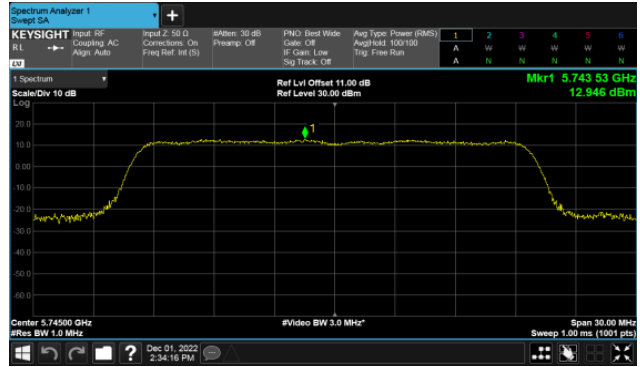

Non-Beamforming, ANT D  
Modulation Type: 802.11ax HE40(14.6Mbps)  
CH102

Modulation Type: 802.11ax HE80(30.6Mbps)  
CH106

CH118

CH122

CH134

Non-Beamforming, ANT A  
Modulation Type: 802.11a (6Mbps)  
CH149

Modulation Type: 802.11ax HE20 (7.3Mbps)  
CH149

CH157

CH157

CH165

CH165

Non-Beamforming, ANT A  
Modulation Type: 802.11ax HE40(14.6Mbps)  
CH151

Modulation Type: 802.11ax HE80(30.6Mbps)  
CH155

CH159