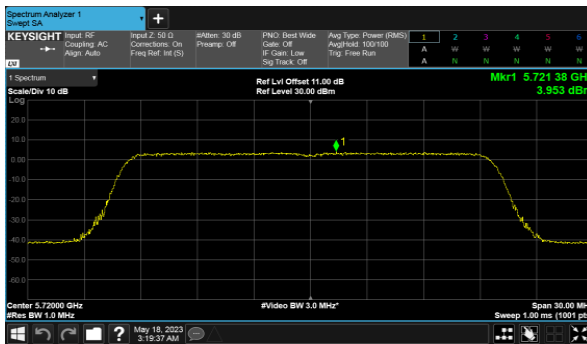

Straddle Channel, Extends across 5250MHz band  
Modulation Type: 802.11ax HE160 (61.3Mbps)  
CH50

Modulation Type: 802.11ax HE160 (61.3Mbps)  
CH114

Non-Beamforming, ANT A  
Straddle Channel  
Modulation Type: 802.11a (6Mbps)  
CH144

Modulation Type: 802.11ax HE80(30.6Mbps)  
CH138

Modulation Type: 802.11ax HE20(7.3Mbps)  
CH144

Modulation Type: 802.11ax HE40(14.6Mbps)  
CH142

Non-Beamforming, ANT B  
Straddle Channel  
Modulation Type: 802.11a (6Mbps)  
CH144

Modulation Type: 802.11ax HE80(30.6Mbps)  
CH138

Modulation Type: 802.11ax HE20(7.3Mbps)  
CH144

Modulation Type: 802.11ax HE40(14.6Mbps)  
CH142

Non-Beamforming, ANT C  
Straddle Channel  
Modulation Type: 802.11a (6Mbps)  
CH144