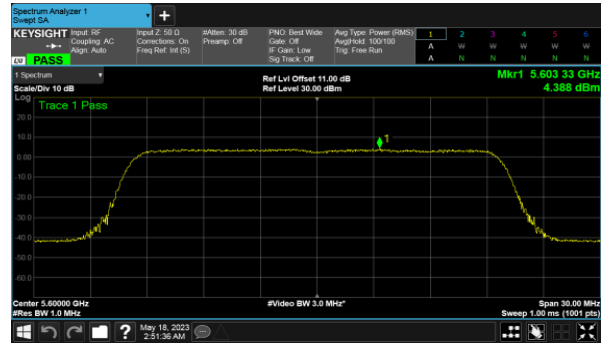

CH122

CH134

Non-Beamforming, ANT D  
Modulation Type: 802.11a (6Mbps)  
CH100

Modulation Type: 802.11ax HE20 (7.3Mbps)  
CH100

CH120

CH120

CH140

CH140

Non-Beamforming, ANT D  
Modulation Type: 802.11ax HE40(14.6Mbps)  
CH102

Modulation Type: 802.11ax HE80(30.6Mbps)  
CH106

CH118

CH122

CH134

Non-Beamforming, ANT A  
Modulation Type: 802.11a (6Mbps)  
CH149