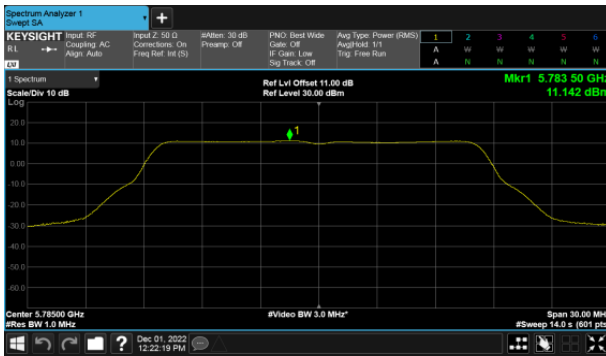

Non-Beamforming, ANT D  
Modulation Type: 802.11ax HE40(14.6Mbps)  
CH102

Modulation Type: 802.11ax HE80(30.6Mbps)  
CH106

CH118

CH122

CH134

Non-Beamforming, ANT A  
Modulation Type: 802.11a (6Mbps)  
CH149

Modulation Type: 802.11ax HE20 (7.3Mbps)  
CH149

CH157

CH157

CH165

CH165

Non-Beamforming, ANT A  
Modulation Type: 802.11ax HE40(14.6Mbps)  
CH151

Modulation Type: 802.11ax HE80(30.6Mbps)  
CH155

CH159