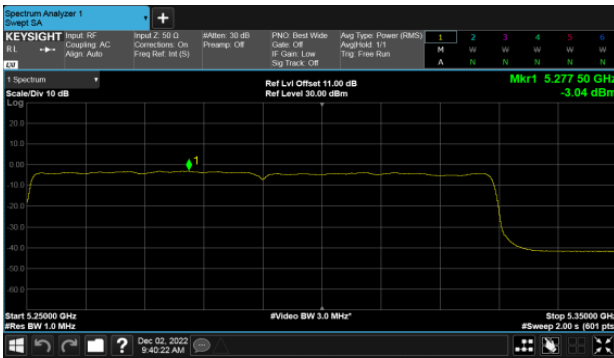

Straddle Channel, Extends across 5250MHz band  
Modulation Type: 802.11ax HE160 (61.3Mbps)  
CH50

Modulation Type: 802.11ax HE160 (61.3Mbps)  
CH114

Non-Beamforming, ANT B  
Straddle Channel, Within 5150-5250MHz band  
Modulation Type: 802.11ax HE160 (61.3Mbps)  
CH50

Straddle Channel, Extends across 5250MHz band  
Modulation Type: 802.11ax HE160 (61.3Mbps)  
CH50

Modulation Type: 802.11ax HE160 (61.3Mbps)  
CH114

Non-Beamforming, ANT C  
Straddle Channel, Within 5150-5250MHz band  
Modulation Type: 802.11ax HE160 (61.3Mbps)  
CH50