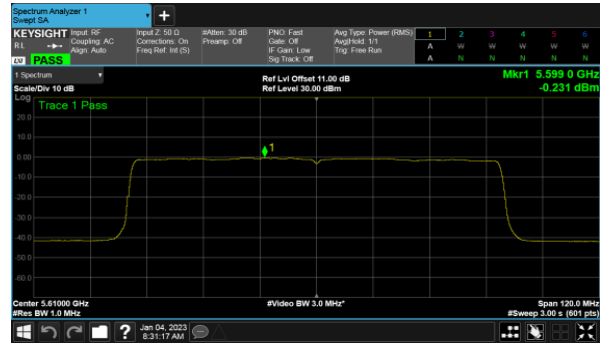

CH140

CH140

Non-Beamforming, ANT B  
Modulation Type: 802.11ax HE40(14.6Mbps)  
CH102

Modulation Type: 802.11ax HE80(30.6Mbps)  
CH106

CH118

CH122

CH134

Non-Beamforming, ANT C  
Modulation Type: 802.11a (6Mbps)  
CH100

Modulation Type: 802.11ax HE20 (7.3Mbps)  
CH100

CH120

CH120

CH140

CH140

Non-Beamforming, ANT C  
Modulation Type: 802.11ax HE40(14.6Mbps)  
CH102

Modulation Type: 802.11ax HE80(30.6Mbps)  
CH106

CH118