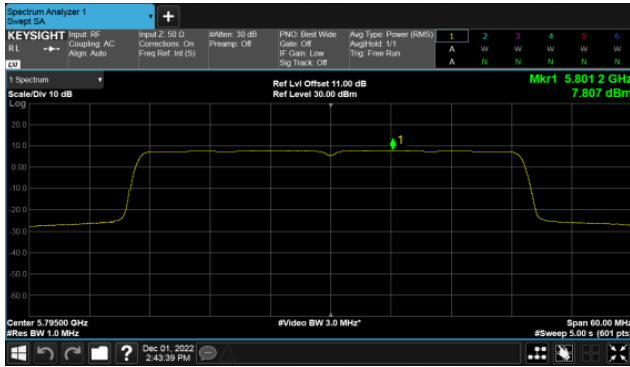

Non-Beamforming, ANT C  
Modulation Type: 802.11ax HE40(14.6Mbps)  
CH151

Modulation Type: 802.11ax HE80(30.6Mbps)  
CH155

CH159

Non-Beamforming, ANT D  
Modulation Type: 802.11a (6Mbps)  
CH149

Modulation Type: 802.11ax HE20 (7.3Mbps)  
CH149

CH157

CH157

CH165

CH165

Non-Beamforming, ANT D  
Modulation Type: 802.11ax HE40(14.6Mbps)  
CH151

Modulation Type: 802.11ax HE80(30.6Mbps)  
CH155

CH159

Non-Beamforming, ANT A  
Straddle Channel, Within 5150-5250MHz band  
Modulation Type: 802.11ax HE160 (61.3Mbps)  
CH50

Straddle Channel, Extends across 5250MHz band  
Modulation Type: 802.11ax HE160 (61.3Mbps)  
CH50

Modulation Type: 802.11ax HE160 (61.3Mbps)  
CH114

Non-Beamforming, ANT B  
Straddle Channel, Within 5150-5250MHz band  
Modulation Type: 802.11ax HE160 (61.3Mbps)  
CH50