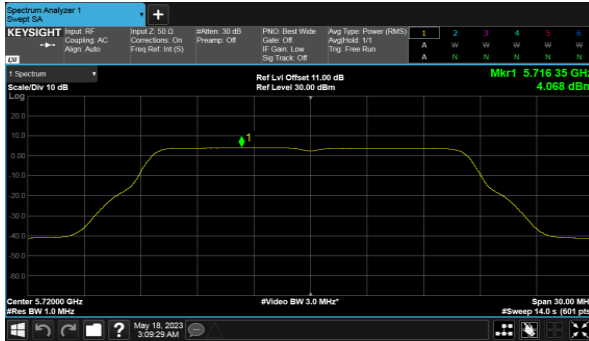

Modulation Type: 802.11ax HE80(30.6Mbps)  
CH138

Modulation Type: 802.11ax HE20(7.3Mbps)  
CH144

Modulation Type: 802.11ax HE40(14.6Mbps)  
CH142

Non-Beamforming, ANT B  
Straddle Channel  
Modulation Type: 802.11a (6Mbps)  
CH144

Modulation Type: 802.11ax HE80(30.6Mbps)  
CH138

Modulation Type: 802.11ax HE20(7.3Mbps)  
CH144

Modulation Type: 802.11ax HE40(14.6Mbps)  
CH142

Non-Beamforming, ANT C  
Straddle Channel  
Modulation Type: 802.11a (6Mbps)  
CH144

Modulation Type: 802.11ax HE80(30.6Mbps)  
CH138

Modulation Type: 802.11ax HE20(7.3Mbps)  
CH144

Modulation Type: 802.11ax HE40(14.6Mbps)  
CH142

Non-Beamforming, ANT D  
Straddle Channel  
Modulation Type: 802.11a (6Mbps)  
CH144

Modulation Type: 802.11ax HE80(30.6Mbps)  
CH138

Modulation Type: 802.11ax HE20(7.3Mbps)  
CH144

Modulation Type: 802.11ax HE40(14.6Mbps)  
CH142

Beamforming, ANT A  
Modulation Type: 802.11ax HE20(7.3Mbps)  
CH36