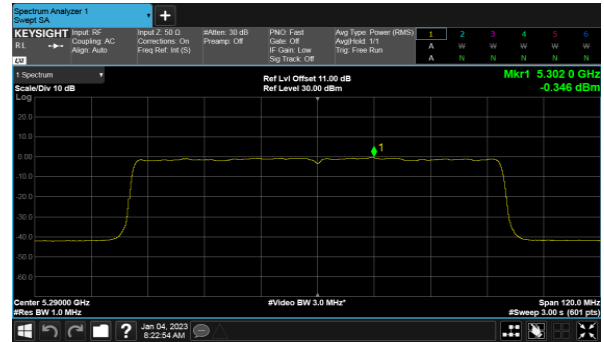

Non-Beamforming, ANT D  
Modulation Type: 802.11a (6Mbps)  
CH52

Modulation Type: 802.11ax HE20(7.3Mbps)  
CH52

CH60

CH60

CH64

CH64

Non-Beamforming, ANT D  
Modulation Type: 802.11ax HE40(14.6Mbps)  
CH54

Modulation Type: 802.11ax HE80(30.6Mbps)  
CH58

CH62

Non-Beamforming, ANT A  
Modulation Type: 802.11a (6Mbps)  
CH100

Modulation Type: 802.11ax HE20 (7.3Mbps)  
CH100

CH120

CH120

CH140

CH140

Non-Beamforming, ANT A  
Modulation Type: 802.11ax HE40(14.6Mbps)  
CH102