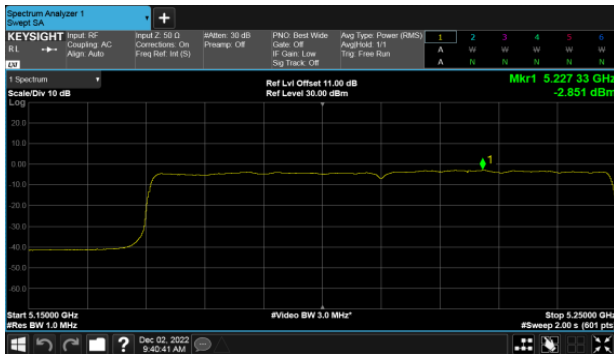

Straddle Channel, Extends across 5250MHz band  
Modulation Type: 802.11ax HE160 (61.3Mbps)  
CH50

Modulation Type: 802.11ax HE160 (61.3Mbps)  
CH114

Non-Beamforming, ANT B  
Straddle Channel, Within 5150-5250MHz band  
Modulation Type: 802.11ax HE160 (61.3Mbps)  
CH50

Straddle Channel, Extends across 5250MHz band  
Modulation Type: 802.11ax HE160 (61.3Mbps)  
CH50

Modulation Type: 802.11ax HE160 (61.3Mbps)  
CH114

Non-Beamforming, ANT C  
Straddle Channel, Within 5150-5250MHz band  
Modulation Type: 802.11ax HE160 (61.3Mbps)  
CH50

Straddle Channel, Extends across 5250MHz band  
Modulation Type: 802.11ax HE160 (61.3Mbps)  
CH50

Modulation Type: 802.11ax HE160 (61.3Mbps)  
CH114

Non-Beamforming, ANT D  
Straddle Channel, Within 5150-5250MHz band  
Modulation Type: 802.11ax HE160 (61.3Mbps)  
CH50