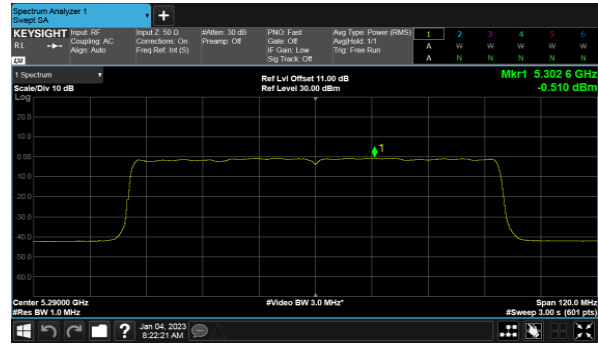

CH60

CH60

CH64

CH64

Non-Beamforming, ANT B  
Modulation Type: 802.11ax HE40(14.6Mbps)  
CH54

Modulation Type: 802.11ax HE80(30.6Mbps)  
CH58

CH62

Non-Beamforming, ANT C  
Modulation Type: 802.11a (6Mbps)  
CH52

Modulation Type: 802.11ax HE20(7.3Mbps)  
CH52

CH60

CH60

CH64

CH64

Non-Beamforming, ANT C  
Modulation Type: 802.11ax HE40(14.6Mbps)  
CH54

Modulation Type: 802.11ax HE80(30.6Mbps)  
CH58

CH62