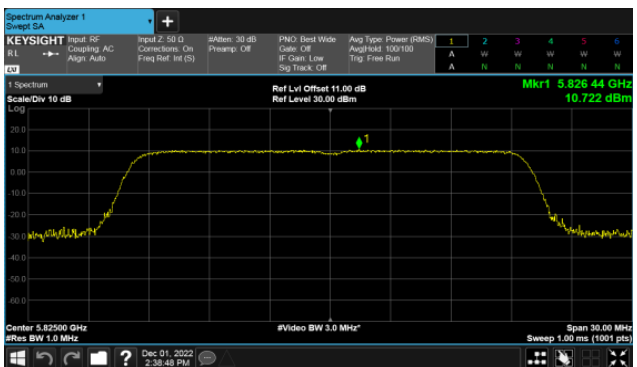

Modulation Type: 802.11ax HE80(30.6Mbps)  
CH155

CH159

Non-Beamforming, ANT C  
Modulation Type: 802.11a (6Mbps)  
CH149

Modulation Type: 802.11ax HE20 (7.3Mbps)  
CH149

CH157

CH157

CH165

CH165

Non-Beamforming, ANT C  
Modulation Type: 802.11ax HE40(14.6Mbps)  
CH151

Modulation Type: 802.11ax HE80(30.6Mbps)  
CH155

CH159

Non-Beamforming, ANT D  
Modulation Type: 802.11a (6Mbps)  
CH149

Modulation Type: 802.11ax HE20 (7.3Mbps)  
CH149

CH157

CH157

CH165

CH165

Non-Beamforming, ANT D  
Modulation Type: 802.11ax HE40(14.6Mbps)  
CH151

Modulation Type: 802.11ax HE80(30.6Mbps)  
CH155

CH159

Non-Beamforming, ANT A  
Straddle Channel, Within 5150-5250MHz band  
Modulation Type: 802.11ax HE160 (61.3Mbps)  
CH50