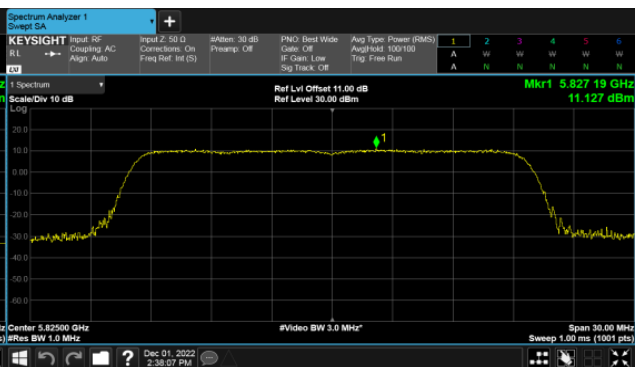

Non-Beamforming, ANT B  
Modulation Type: 802.11a (6Mbps)  
CH149

Modulation Type: 802.11ax HE20 (7.3Mbps)  
CH149

CH157

CH157

CH165

CH165

Non-Beamforming, ANT B  
Modulation Type: 802.11ax HE40(14.6Mbps)  
CH151

Modulation Type: 802.11ax HE80(30.6Mbps)  
CH155

CH159

Non-Beamforming, ANT C  
Modulation Type: 802.11a (6Mbps)  
CH149

Modulation Type: 802.11ax HE20 (7.3Mbps)  
CH149

CH157

CH157

CH165

CH165