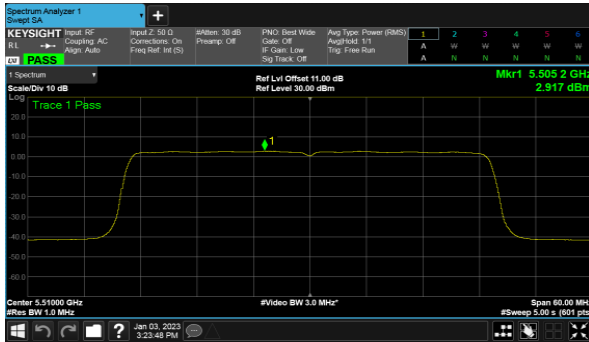

CH140

CH140

Non-Beamforming, ANT B  
Modulation Type: 802.11ax HE40(14.6Mbps)  
CH102

Modulation Type: 802.11ax HE80(30.6Mbps)  
CH106

CH118

CH122

CH134

Non-Beamforming, ANT C  
Modulation Type: 802.11a (6Mbps)  
CH100

Modulation Type: 802.11ax HE20 (7.3Mbps)  
CH100

CH120

CH120

CH140

CH140

Non-Beamforming, ANT C  
Modulation Type: 802.11ax HE40(14.6Mbps)  
CH102

Modulation Type: 802.11ax HE80(30.6Mbps)  
CH106

CH118

CH122

CH134

Non-Beamforming, ANT D  
Modulation Type: 802.11a (6Mbps)  
CH100

Modulation Type: 802.11ax HE20 (7.3Mbps)  
CH100

CH120

CH120

CH140

CH140