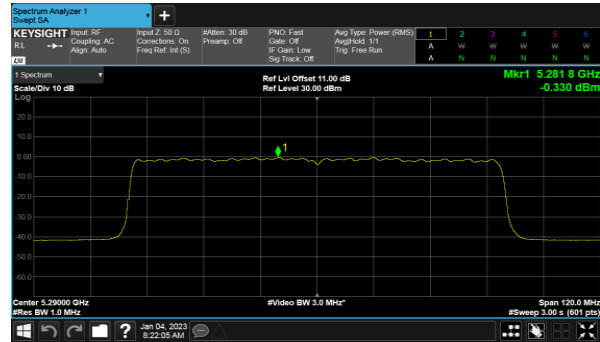

Non-Beamforming, ANT A  
Modulation Type: 802.11ax HE40(14.6Mbps)  
CH54

Modulation Type: 802.11ax HE80(30.6Mbps)  
CH58

CH62

Non-Beamforming, ANT B  
Modulation Type: 802.11a (6Mbps)  
CH52

Modulation Type: 802.11ax HE20(7.3Mbps)  
CH52

CH60

CH60

CH64

CH64

Non-Beamforming, ANT B  
Modulation Type: 802.11ax HE40(14.6Mbps)  
CH54

Modulation Type: 802.11ax HE80(30.6Mbps)  
CH58

CH62

Non-Beamforming, ANT C  
Modulation Type: 802.11a (6Mbps)  
CH52