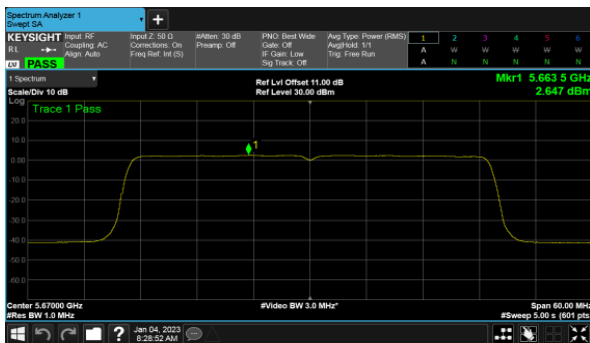

Non-Beamforming, ANT D  
Modulation Type: 802.11ax HE40(14.6Mbps)  
CH102

Modulation Type: 802.11ax HE80(30.6Mbps)  
CH106

CH118

CH122

CH134

Non-Beamforming, ANT A  
Modulation Type: 802.11a (6Mbps)  
CH149

Modulation Type: 802.11ax HE20 (7.3Mbps)  
CH149

CH157

CH157

CH165

CH165

Non-Beamforming, ANT A  
Modulation Type: 802.11ax HE40(14.6Mbps)  
CH151

Modulation Type: 802.11ax HE80(30.6Mbps)  
CH155

CH159