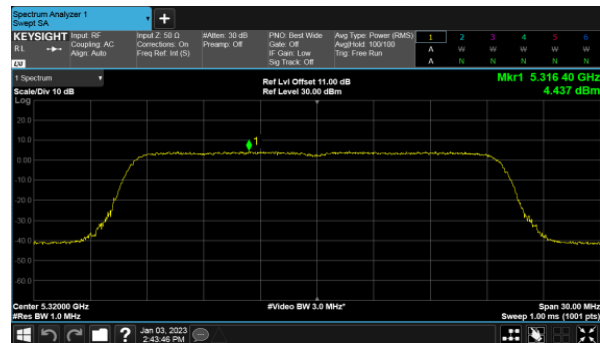

Non-Beamforming, ANT A  
Modulation Type: 802.11ax HE40(14.6Mbps)  
CH54

Modulation Type: 802.11ax HE80(30.6Mbps)  
CH58

CH62

Non-Beamforming, ANT B  
Modulation Type: 802.11a (6Mbps)  
CH52

Modulation Type: 802.11ax HE20(7.3Mbps)  
CH52

CH60

CH60

CH64

CH64

Non-Beamforming, ANT B  
Modulation Type: 802.11ax HE40(14.6Mbps)  
CH54

Modulation Type: 802.11ax HE80(30.6Mbps)  
CH58

CH62

Non-Beamforming, ANT C  
Modulation Type: 802.11a (6Mbps)  
CH52