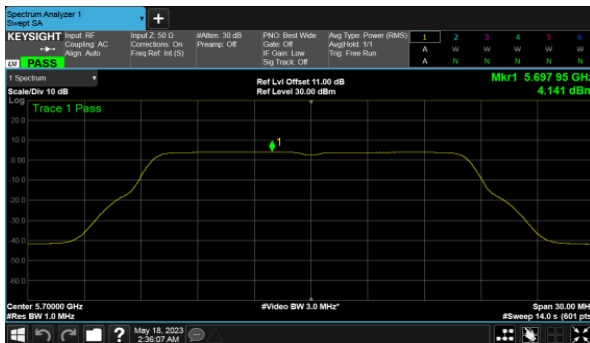

CH122

CH134

Non-Beamforming, ANT D  
Modulation Type: 802.11a (6Mbps)  
CH100

Modulation Type: 802.11ax HE20 (7.3Mbps)  
CH100

CH120

CH120

CH140

CH140

Non-Beamforming, ANT D  
Modulation Type: 802.11ax HE40(14.6Mbps)  
CH102

Modulation Type: 802.11ax HE80(30.6Mbps)  
CH106

CH118

CH122

CH134

Non-Beamforming, ANT A  
Modulation Type: 802.11a (6Mbps)  
CH149