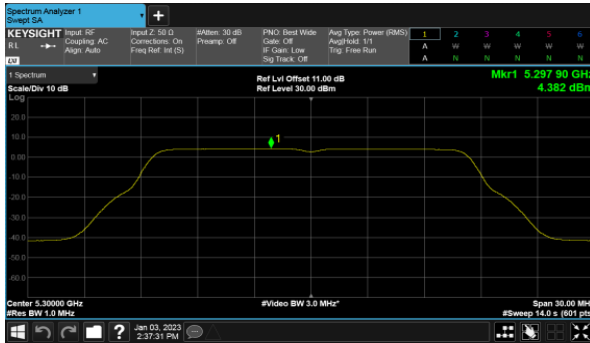

Non-Beamforming, ANT A  
Modulation Type: 802.11ax HE40(14.6Mbps)  
CH54

Modulation Type: 802.11ax HE80(30.6Mbps)  
CH58

CH62

Non-Beamforming, ANT B  
Modulation Type: 802.11a (6Mbps)  
CH52

Modulation Type: 802.11ax HE20(7.3Mbps)  
CH52

CH60

CH60

CH64

CH64

Non-Beamforming, ANT B  
Modulation Type: 802.11ax HE40(14.6Mbps)  
CH54

Modulation Type: 802.11ax HE80(30.6Mbps)  
CH58

CH62

Non-Beamforming, ANT C  
Modulation Type: 802.11a (6Mbps)  
CH52