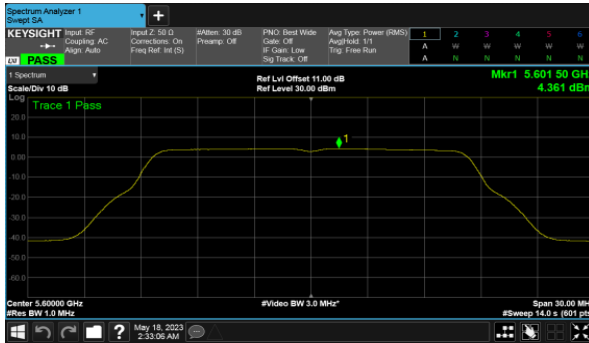

Modulation Type: 802.11ax HE80(30.6Mbps)  
CH106

CH118

CH122

CH134

Non-Beamforming, ANT B  
Modulation Type: 802.11a (6Mbps)  
CH100

Modulation Type: 802.11ax HE20 (7.3Mbps)  
CH100

CH120

CH120

CH140

CH140

Non-Beamforming, ANT B  
Modulation Type: 802.11ax HE40(14.6Mbps)  
CH102

Modulation Type: 802.11ax HE80(30.6Mbps)  
CH106

CH118

CH122

CH134

Non-Beamforming, ANT C  
Modulation Type: 802.11a (6Mbps)  
CH100

Modulation Type: 802.11ax HE20 (7.3Mbps)  
CH100

CH120

CH120

CH140

CH140

Non-Beamforming, ANT C  
Modulation Type: 802.11ax HE40(14.6Mbps)  
CH102

Modulation Type: 802.11ax HE80(30.6Mbps)  
CH106

CH118