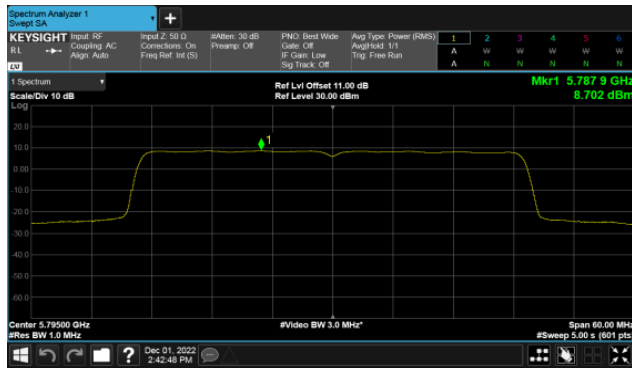

Non-Beamforming, ANT B  
Modulation Type: 802.11a (6Mbps)  
CH149

Modulation Type: 802.11ax HE20 (7.3Mbps)  
CH149

CH157

CH157

CH165

CH165

Non-Beamforming, ANT B  
Modulation Type: 802.11ax HE40(14.6Mbps)  
CH151

Modulation Type: 802.11ax HE80(30.6Mbps)  
CH155

CH159

Non-Beamforming, ANT C  
Modulation Type: 802.11a (6Mbps)  
CH149

Modulation Type: 802.11ax HE20 (7.3Mbps)  
CH149

CH157

CH157

CH165

CH165