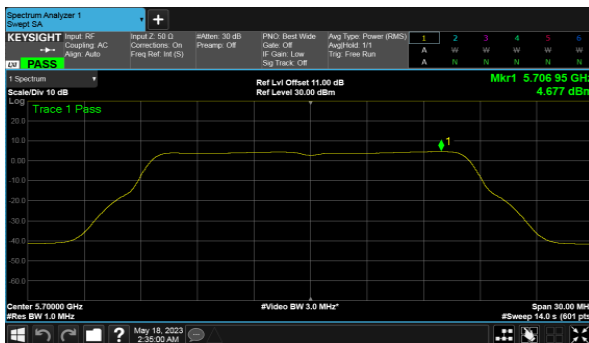

CH62

Non-Beamforming, ANT A  
Modulation Type: 802.11a (6Mbps)  
CH100

Modulation Type: 802.11ax HE20 (7.3Mbps)  
CH100

CH120

CH120

CH140

CH140

Non-Beamforming, ANT A  
Modulation Type: 802.11ax HE40(14.6Mbps)  
CH102

Modulation Type: 802.11ax HE80(30.6Mbps)  
CH106

CH118

CH122

CH134

Non-Beamforming, ANT B  
Modulation Type: 802.11a (6Mbps)  
CH100

Modulation Type: 802.11ax HE20 (7.3Mbps)  
CH100

CH120

CH120