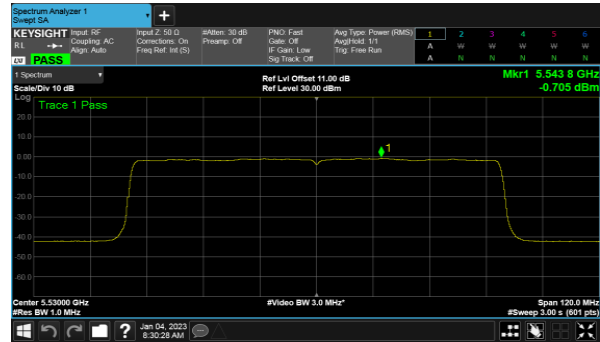

CH122

CH134

Non-Beamforming, ANT D  
Modulation Type: 802.11a (6Mbps)  
CH100

Modulation Type: 802.11ax HE20 (7.3Mbps)  
CH100

CH120

CH120

CH140

CH140

Non-Beamforming, ANT D  
Modulation Type: 802.11ax HE40(14.6Mbps)  
CH102

Modulation Type: 802.11ax HE80(30.6Mbps)  
CH106

CH118

CH122

CH134

Non-Beamforming, ANT A  
Modulation Type: 802.11a (6Mbps)  
CH149