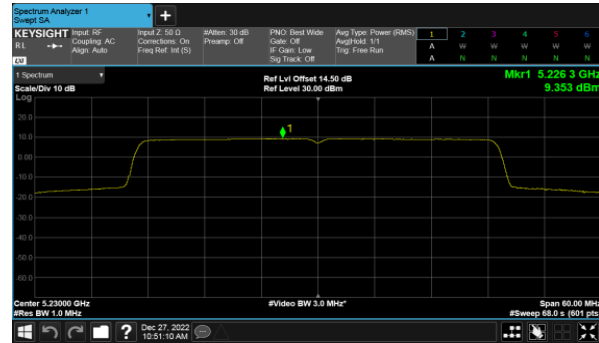

Modulation Type: 802.11ax HE80(30.6Mbps)  
CH138

Modulation Type: 802.11ax HE20(7.3Mbps)  
CH144

Modulation Type: 802.11ax HE40(14.6Mbps)  
CH142

Non-Beamforming, ANT D  
Straddle Channel  
Modulation Type: 802.11a (6Mbps)  
CH144

Modulation Type: 802.11ax HE80(30.6Mbps)  
CH138

Modulation Type: 802.11ax HE20(7.3Mbps)  
CH144

Modulation Type: 802.11ax HE40(14.6Mbps)  
CH142

Beamforming, ANT A  
Modulation Type: 802.11ax HE20(7.3Mbps)  
CH36

Modulation Type: 802.11ax HE40(14.6Mbps)  
CH38

CH40

CH46

CH48

Beamforming, ANT A  
Modulation Type: 802.11ax HE80(30.6Mbps)  
CH42

Beamforming, ANT B  
Modulation Type: 802.11ax HE20(7.3Mbps)  
CH36

Modulation Type: 802.11ax HE40(14.6Mbps)  
CH38

CH40

CH46

CH48

Beamforming, ANT B  
Modulation Type: 802.11ax HE80(30.6Mbps)  
CH42