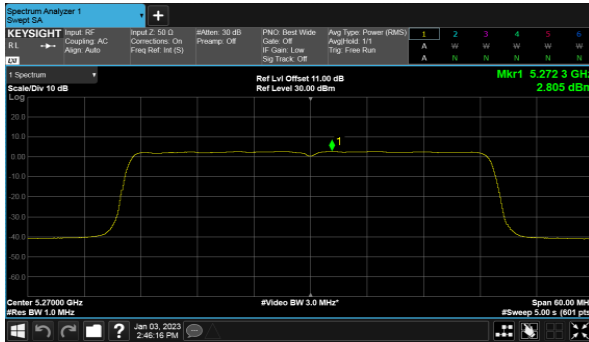

Non-Beamforming, ANT D  
Modulation Type: 802.11a (6Mbps)  
CH52

Modulation Type: 802.11ax HE20(7.3Mbps)  
CH52

CH60

CH60

CH64

CH64

Non-Beamforming, ANT D  
Modulation Type: 802.11ax HE40(14.6Mbps)  
CH54

Modulation Type: 802.11ax HE80(30.6Mbps)  
CH58

CH62

Non-Beamforming, ANT A  
Modulation Type: 802.11a (6Mbps)  
CH100

Modulation Type: 802.11ax HE20 (7.3Mbps)  
CH100

CH120

CH120

CH140

CH140

Non-Beamforming, ANT A  
Modulation Type: 802.11ax HE40(14.6Mbps)  
CH102