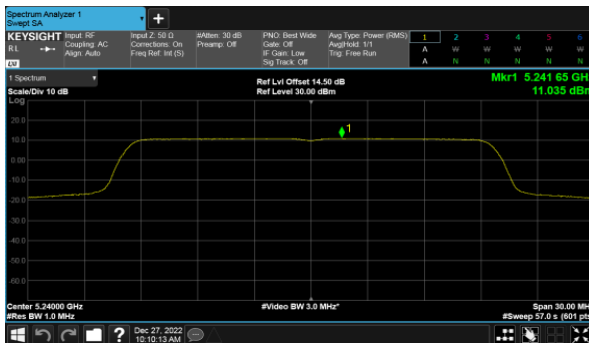

Modulation Type: 802.11ax HE80(30.6Mbps)  
CH138

Modulation Type: 802.11ax HE20(7.3Mbps)  
CH144

Modulation Type: 802.11ax HE40(14.6Mbps)  
CH142

Beamforming, ANT A  
Modulation Type: 802.11ax HE20(7.3Mbps)  
CH36

Modulation Type: 802.11ax HE40(14.6Mbps)  
CH38

CH40

CH46

CH48

Beamforming, ANT A  
Modulation Type: 802.11ax HE80(30.6Mbps)  
CH42

Beamforming, ANT B  
Modulation Type: 802.11ax HE20(7.3Mbps)  
CH36

Modulation Type: 802.11ax HE40(14.6Mbps)  
CH38

CH40

CH46

CH48

Beamforming, ANT B  
Modulation Type: 802.11ax HE80(30.6Mbps)  
CH42