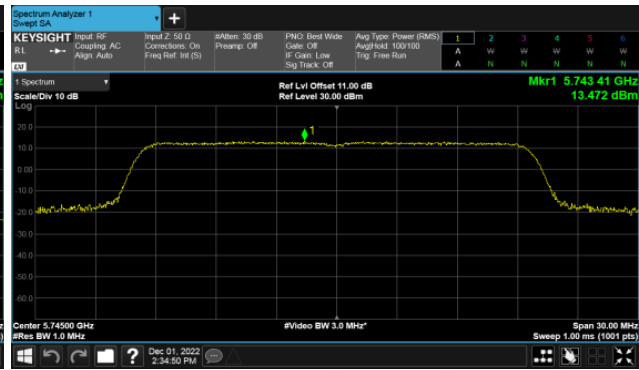

Modulation Type: 802.11ax HE80(30.6Mbps)  
CH155

CH159

Non-Beamforming, ANT C  
Modulation Type: 802.11a (6Mbps)  
CH149

Modulation Type: 802.11ax HE20 (7.3Mbps)  
CH149

CH157

CH157

CH165

CH165

Non-Beamforming, ANT C  
Modulation Type: 802.11ax HE40(14.6Mbps)  
CH151

Modulation Type: 802.11ax HE80(30.6Mbps)  
CH155

CH159

Non-Beamforming, ANT D  
Modulation Type: 802.11a (6Mbps)  
CH149

Modulation Type: 802.11ax HE20 (7.3Mbps)  
CH149