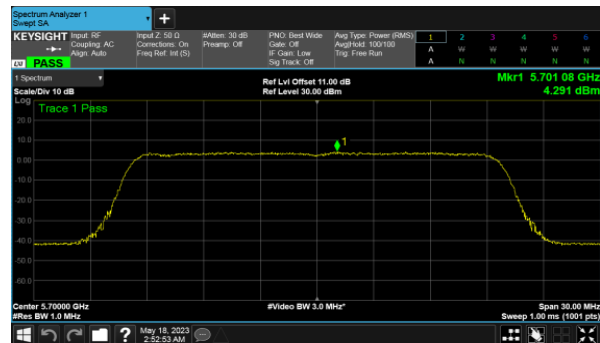

Modulation Type: 802.11ax HE20 (7.3Mbps)  
CH100

CH120

CH120

CH140

CH140

Non-Beamforming, ANT C  
Modulation Type: 802.11ax HE40(14.6Mbps)  
CH102

Modulation Type: 802.11ax HE80(30.6Mbps)  
CH106

CH118

CH122

CH134

Non-Beamforming, ANT D  
Modulation Type: 802.11a (6Mbps)  
CH100

Modulation Type: 802.11ax HE20 (7.3Mbps)  
CH100

CH120

CH120

CH140

CH140