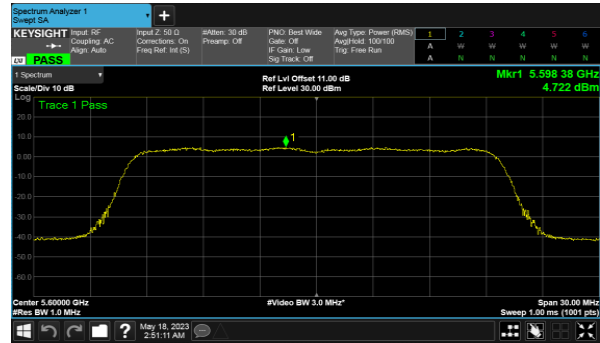

CH62

Non-Beamforming, ANT A  
Modulation Type: 802.11a (6Mbps)  
CH100

Modulation Type: 802.11ax HE20 (7.3Mbps)  
CH100

CH120

CH120

CH140

CH140

Non-Beamforming, ANT A  
Modulation Type: 802.11ax HE40(14.6Mbps)  
CH102

Modulation Type: 802.11ax HE80(30.6Mbps)  
CH106

CH118

CH122

CH134

Non-Beamforming, ANT B  
Modulation Type: 802.11a (6Mbps)  
CH100

Modulation Type: 802.11ax HE20 (7.3Mbps)  
CH100

CH120

CH120