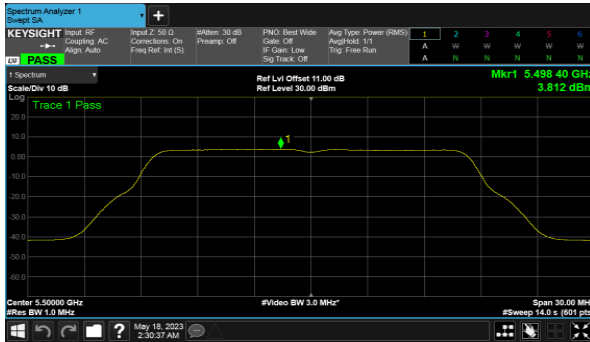

Modulation Type: 802.11ax HE20 (7.3Mbps)  
CH100

CH120

CH120

CH140

CH140

Non-Beamforming, ANT C  
Modulation Type: 802.11ax HE40(14.6Mbps)  
CH102

Modulation Type: 802.11ax HE80(30.6Mbps)  
CH106

CH118

CH122

CH134

Non-Beamforming, ANT D  
Modulation Type: 802.11a (6Mbps)  
CH100

Modulation Type: 802.11ax HE20 (7.3Mbps)  
CH100

CH120

CH120

CH140

CH140

Non-Beamforming, ANT D  
Modulation Type: 802.11ax HE40(14.6Mbps)  
CH102

Modulation Type: 802.11ax HE80(30.6Mbps)  
CH106

CH118

CH122

CH134

Non-Beamforming, ANT A  
Modulation Type: 802.11a (6Mbps)  
CH149