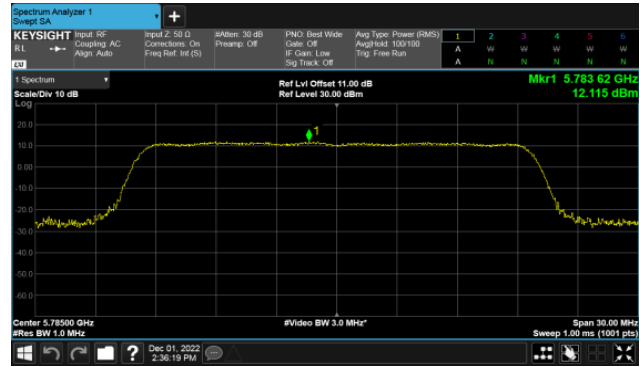

Non-Beamforming, ANT D  
Modulation Type: 802.11ax HE40(14.6Mbps)  
CH102

Modulation Type: 802.11ax HE80(30.6Mbps)  
CH106

CH118

CH122

CH134

Non-Beamforming, ANT A  
Modulation Type: 802.11a (6Mbps)  
CH149

Modulation Type: 802.11ax HE20 (7.3Mbps)  
CH149

CH157

CH157

CH165

CH165

Non-Beamforming, ANT A  
Modulation Type: 802.11ax HE40(14.6Mbps)  
CH151

Modulation Type: 802.11ax HE80(30.6Mbps)  
CH155

CH159