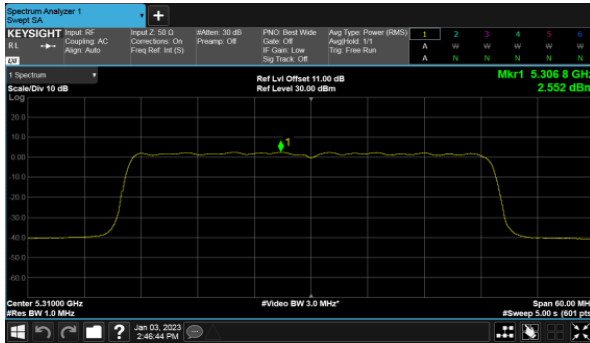

Non-Beamforming, ANT A  
Modulation Type: 802.11ax HE40(14.6Mbps)  
CH54

Modulation Type: 802.11ax HE80(30.6Mbps)  
CH58

CH62

Non-Beamforming, ANT B  
Modulation Type: 802.11a (6Mbps)  
CH52

Modulation Type: 802.11ax HE20(7.3Mbps)  
CH52

CH60

CH60

CH64

CH64

Non-Beamforming, ANT B  
Modulation Type: 802.11ax HE40(14.6Mbps)  
CH54

Modulation Type: 802.11ax HE80(30.6Mbps)  
CH58

CH62

Non-Beamforming, ANT C  
Modulation Type: 802.11a (6Mbps)  
CH52