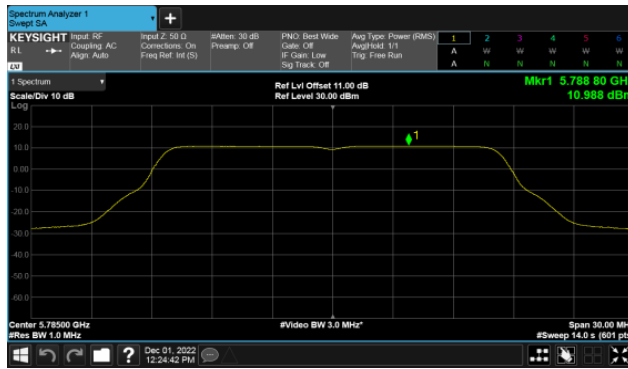

Modulation Type: 802.11ax HE20 (7.3Mbps)  
CH149

CH157

CH157

CH165

CH165

Non-Beamforming, ANT A  
Modulation Type: 802.11ax HE40(14.6Mbps)  
CH151

Modulation Type: 802.11ax HE80(30.6Mbps)  
CH155

CH159

Non-Beamforming, ANT B  
Modulation Type: 802.11a (6Mbps)  
CH149

Modulation Type: 802.11ax HE20 (7.3Mbps)  
CH149

CH157

CH157

CH165

CH165

Non-Beamforming, ANT B  
Modulation Type: 802.11ax HE40(14.6Mbps)  
CH151