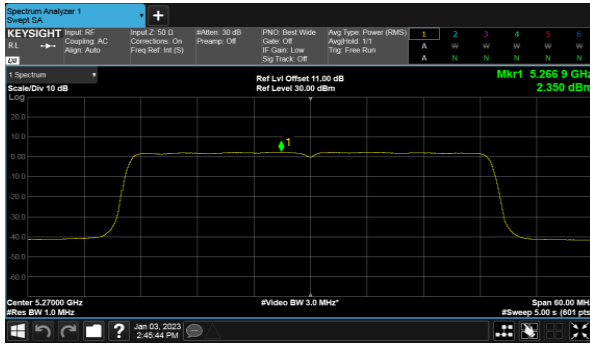

CH60

CH60

CH64

CH64

Non-Beamforming, ANT B  
Modulation Type: 802.11ax HE40(14.6Mbps)  
CH54

Modulation Type: 802.11ax HE80(30.6Mbps)  
CH58

CH62

Non-Beamforming, ANT C  
Modulation Type: 802.11a (6Mbps)  
CH52

Modulation Type: 802.11ax HE20(7.3Mbps)  
CH52

CH60

CH60

CH64

CH64

Non-Beamforming, ANT C  
Modulation Type: 802.11ax HE40(14.6Mbps)  
CH54

Modulation Type: 802.11ax HE80(30.6Mbps)  
CH58

CH62