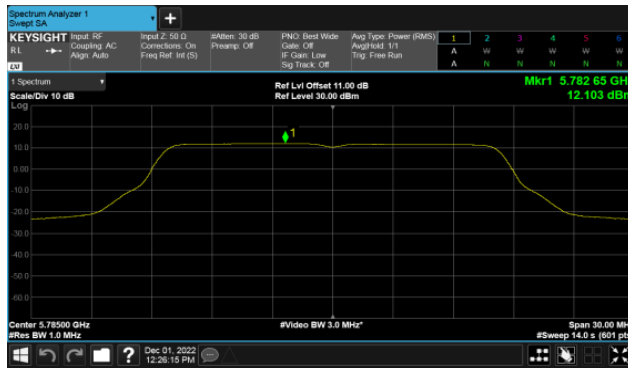

Non-Beamforming, ANT B  
Modulation Type: 802.11a (6Mbps)  
CH149

Modulation Type: 802.11ax HE20 (7.3Mbps)  
CH149

CH157

CH157

CH165

CH165

Non-Beamforming, ANT B  
Modulation Type: 802.11ax HE40(14.6Mbps)  
CH151

Modulation Type: 802.11ax HE80(30.6Mbps)  
CH155

CH159

Non-Beamforming, ANT C  
Modulation Type: 802.11a (6Mbps)  
CH149

Modulation Type: 802.11ax HE20 (7.3Mbps)  
CH149

CH157

CH157

CH165

CH165

Non-Beamforming, ANT C  
Modulation Type: 802.11ax HE40(14.6Mbps)  
CH151

Modulation Type: 802.11ax HE80(30.6Mbps)  
CH155

CH159

Non-Beamforming, ANT D  
Modulation Type: 802.11a (6Mbps)  
CH149

Modulation Type: 802.11ax HE20 (7.3Mbps)  
CH149