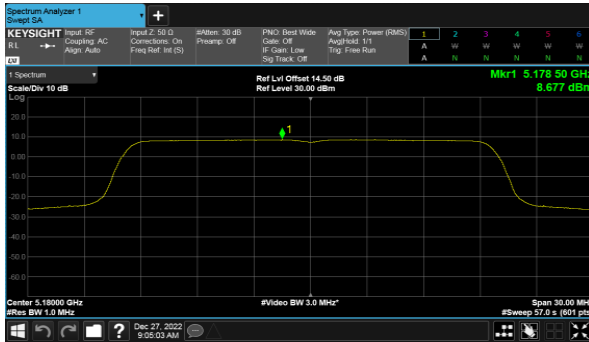

Modulation Type: 802.11ax HE80(30.6Mbps)  
CH138

Modulation Type: 802.11ax HE20(7.3Mbps)  
CH144

Modulation Type: 802.11ax HE40(14.6Mbps)  
CH142

Beamforming, ANT A  
Modulation Type: 802.11ax HE20(7.3Mbps)  
CH36

Modulation Type: 802.11ax HE40(14.6Mbps)  
CH38

CH40

CH46

CH48

Beamforming, ANT A  
Modulation Type: 802.11ax HE80(30.6Mbps)  
CH42

Beamforming, ANT B  
Modulation Type: 802.11ax HE20(7.3Mbps)  
CH36

Modulation Type: 802.11ax HE40(14.6Mbps)  
CH38

CH40

CH46

CH48

Beamforming, ANT B  
Modulation Type: 802.11ax HE80(30.6Mbps)  
CH42