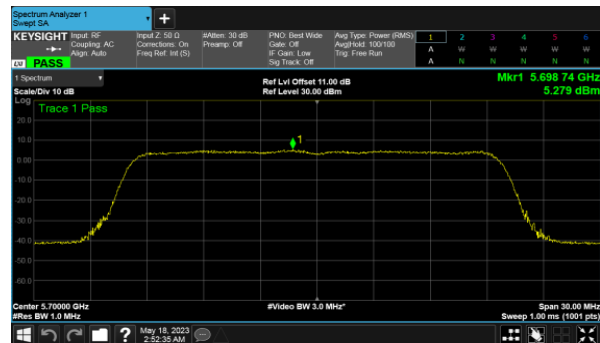

CH62

Non-Beamforming, ANT A  
Modulation Type: 802.11a (6Mbps)  
CH100

Modulation Type: 802.11ax HE20 (7.3Mbps)  
CH100

CH120

CH120

CH140

CH140

Non-Beamforming, ANT A  
Modulation Type: 802.11ax HE40(14.6Mbps)  
CH102

Modulation Type: 802.11ax HE80(30.6Mbps)  
CH106

CH118

CH122

CH134

Non-Beamforming, ANT B  
Modulation Type: 802.11a (6Mbps)  
CH100

Modulation Type: 802.11ax HE20 (7.3Mbps)  
CH100

CH120

CH120