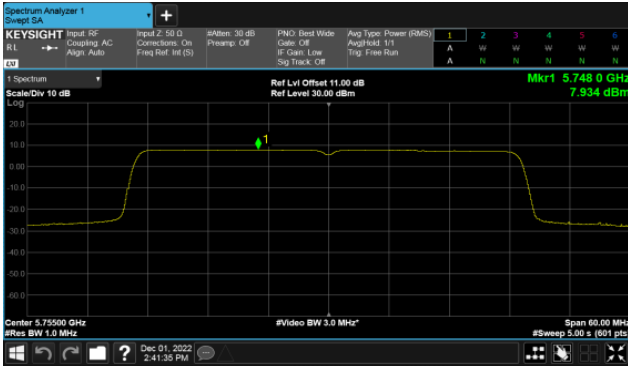

Non-Beamforming, ANT C  
Modulation Type: 802.11ax HE40(14.6Mbps)  
CH151

Modulation Type: 802.11ax HE80(30.6Mbps)  
CH155

CH159

Non-Beamforming, ANT D  
Modulation Type: 802.11a (6Mbps)  
CH149

Modulation Type: 802.11ax HE20 (7.3Mbps)  
CH149

CH157

CH157

CH165

CH165

Non-Beamforming, ANT D  
Modulation Type: 802.11ax HE40(14.6Mbps)  
CH151

Modulation Type: 802.11ax HE80(30.6Mbps)  
CH155

CH159

Non-Beamforming, ANT A  
Straddle Channel, Within 5150-5250MHz band  
Modulation Type: 802.11ax HE160 (61.3Mbps)  
CH50

Straddle Channel, Extends across 5250MHz band  
Modulation Type: 802.11ax HE160 (61.3Mbps)  
CH50

Modulation Type: 802.11ax HE160 (61.3Mbps)  
CH114

Non-Beamforming, ANT B  
Straddle Channel, Within 5150-5250MHz band  
Modulation Type: 802.11ax HE160 (61.3Mbps)  
CH50

Straddle Channel, Extends across 5250MHz band  
Modulation Type: 802.11ax HE160 (61.3Mbps)  
CH50

Modulation Type: 802.11ax HE160 (61.3Mbps)  
CH114

Non-Beamforming, ANT C  
Straddle Channel, Within 5150-5250MHz band  
Modulation Type: 802.11ax HE160 (61.3Mbps)  
CH50