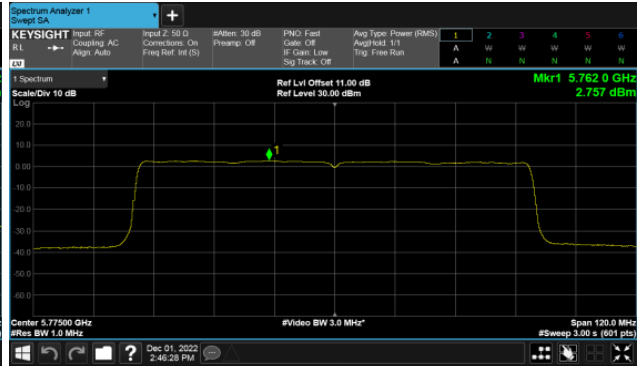

Non-Beamforming, ANT C  
Modulation Type: 802.11ax HE40(14.6Mbps)  
CH151

Modulation Type: 802.11ax HE80(30.6Mbps)  
CH155

CH159

Non-Beamforming, ANT D  
Modulation Type: 802.11a (6Mbps)  
CH149

Modulation Type: 802.11ax HE20 (7.3Mbps)  
CH149

CH157

CH157

CH165

CH165

Non-Beamforming, ANT D  
Modulation Type: 802.11ax HE40(14.6Mbps)  
CH151

Modulation Type: 802.11ax HE80(30.6Mbps)  
CH155

CH159

Non-Beamforming, ANT A  
Straddle Channel, Within 5150-5250MHz band  
Modulation Type: 802.11ax HE160 (61.3Mbps)  
CH50

Straddle Channel, Extends across 5250MHz band  
Modulation Type: 802.11ax HE160 (61.3Mbps)  
CH50

Modulation Type: 802.11ax HE160 (61.3Mbps)  
CH114

Non-Beamforming, ANT B  
Straddle Channel, Within 5150-5250MHz band  
Modulation Type: 802.11ax HE160 (61.3Mbps)  
CH50