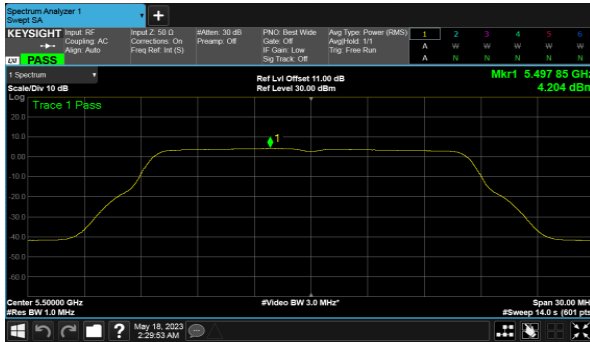

CH62

Non-Beamforming, ANT A  
Modulation Type: 802.11a (6Mbps)  
CH100

Modulation Type: 802.11ax HE20 (7.3Mbps)  
CH100

CH120

CH120

CH140

CH140

Non-Beamforming, ANT A  
Modulation Type: 802.11ax HE40(14.6Mbps)  
CH102

Modulation Type: 802.11ax HE80(30.6Mbps)  
CH106

CH118

CH122

CH134

Non-Beamforming, ANT B  
Modulation Type: 802.11a (6Mbps)  
CH100

Modulation Type: 802.11ax HE20 (7.3Mbps)  
CH100

CH120

CH120

CH140

CH140

Non-Beamforming, ANT B  
Modulation Type: 802.11ax HE40(14.6Mbps)  
CH102

Modulation Type: 802.11ax HE80(30.6Mbps)  
CH106

CH118

CH122

CH134

Non-Beamforming, ANT C  
Modulation Type: 802.11a (6Mbps)  
CH100