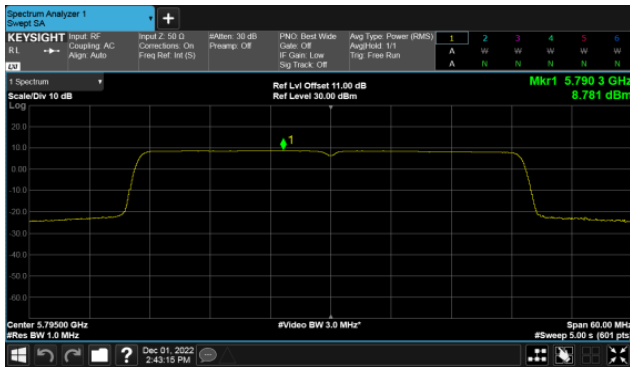

Non-Beamforming, ANT B  
Modulation Type: 802.11a (6Mbps)  
CH149

Modulation Type: 802.11ax HE20 (7.3Mbps)  
CH149

CH157

CH157

CH165

CH165

Non-Beamforming, ANT B  
Modulation Type: 802.11ax HE40(14.6Mbps)  
CH151

Modulation Type: 802.11ax HE80(30.6Mbps)  
CH155

CH159

Non-Beamforming, ANT C  
Modulation Type: 802.11a (6Mbps)  
CH149

Modulation Type: 802.11ax HE20 (7.3Mbps)  
CH149

CH157

CH157

CH165

CH165

Non-Beamforming, ANT C  
Modulation Type: 802.11ax HE40(14.6Mbps)  
CH151

Modulation Type: 802.11ax HE80(30.6Mbps)  
CH155

CH159

Non-Beamforming, ANT D  
Modulation Type: 802.11a (6Mbps)  
CH149

Modulation Type: 802.11ax HE20 (7.3Mbps)  
CH149