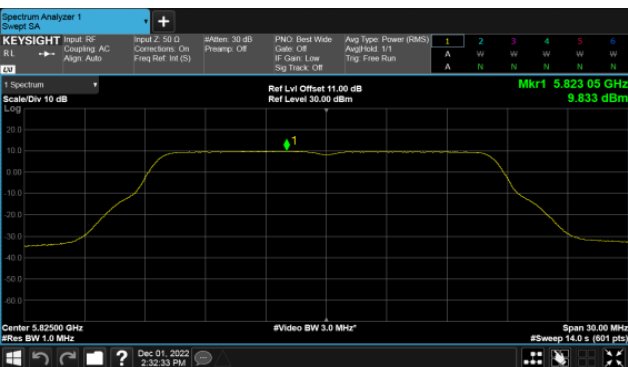

Non-Beamforming, ANT B  
Modulation Type: 802.11a (6Mbps)  
CH149

Modulation Type: 802.11ax HE20 (7.3Mbps)  
CH149

CH157

CH157

CH165

CH165

Non-Beamforming, ANT B  
Modulation Type: 802.11ax HE40(14.6Mbps)  
CH151

Modulation Type: 802.11ax HE80(30.6Mbps)  
CH155

CH159

Non-Beamforming, ANT C  
Modulation Type: 802.11a (6Mbps)  
CH149

Modulation Type: 802.11ax HE20 (7.3Mbps)  
CH149

CH157

CH157

CH165

CH165

Non-Beamforming, ANT C  
Modulation Type: 802.11ax HE40(14.6Mbps)  
CH151

Modulation Type: 802.11ax HE80(30.6Mbps)  
CH155

CH159

Non-Beamforming, ANT D  
Modulation Type: 802.11a (6Mbps)  
CH149

Modulation Type: 802.11ax HE20 (7.3Mbps)  
CH149