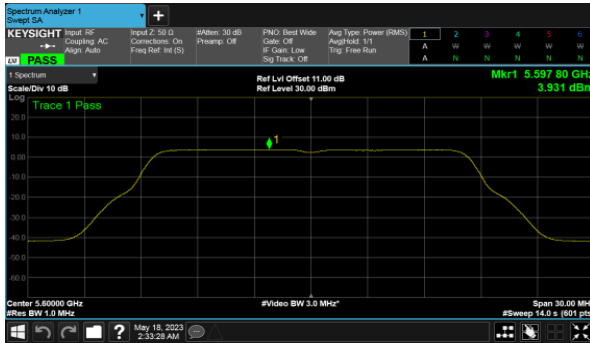

CH122

CH134

Non-Beamforming, ANT D  
Modulation Type: 802.11a (6Mbps)  
CH100

Modulation Type: 802.11ax HE20 (7.3Mbps)  
CH100

CH120

CH120

CH140

CH140

Non-Beamforming, ANT D  
Modulation Type: 802.11ax HE40(14.6Mbps)  
CH102

Modulation Type: 802.11ax HE80(30.6Mbps)  
CH106

CH118

CH122

CH134

Non-Beamforming, ANT A  
Modulation Type: 802.11a (6Mbps)  
CH149