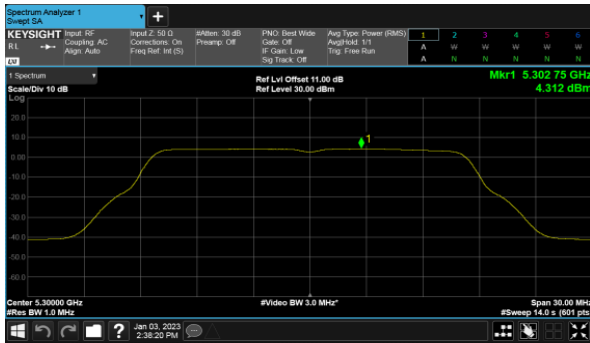

Modulation Type: 802.11ax HE20(7.3Mbps)  
CH52

CH60

CH60

CH64

CH64

Non-Beamforming, ANT C  
Modulation Type: 802.11ax HE40(14.6Mbps)  
CH54

Modulation Type: 802.11ax HE80(30.6Mbps)  
CH58

CH62

Non-Beamforming, ANT D  
Modulation Type: 802.11a (6Mbps)  
CH52

Modulation Type: 802.11ax HE20(7.3Mbps)  
CH52

CH60

CH60

CH64

CH64

Non-Beamforming, ANT D  
Modulation Type: 802.11ax HE40(14.6Mbps)  
CH54

Modulation Type: 802.11ax HE80(30.6Mbps)  
CH58