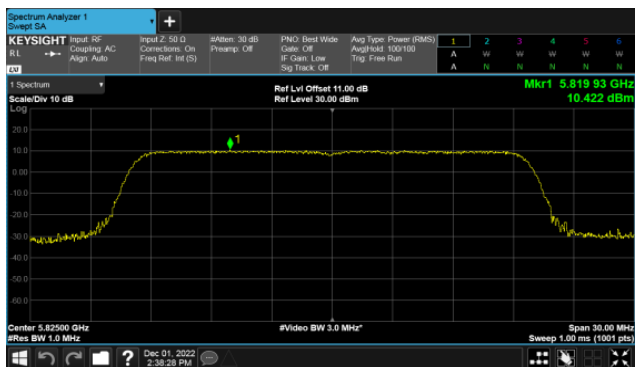

Modulation Type: 802.11ax HE80(30.6Mbps)  
CH155

CH159

Non-Beamforming, ANT C  
Modulation Type: 802.11a (6Mbps)  
CH149

Modulation Type: 802.11ax HE20 (7.3Mbps)  
CH149

CH157

CH157

CH165

CH165

Non-Beamforming, ANT C  
Modulation Type: 802.11ax HE40(14.6Mbps)  
CH151

Modulation Type: 802.11ax HE80(30.6Mbps)  
CH155

CH159

Non-Beamforming, ANT D  
Modulation Type: 802.11a (6Mbps)  
CH149

Modulation Type: 802.11ax HE20 (7.3Mbps)  
CH149