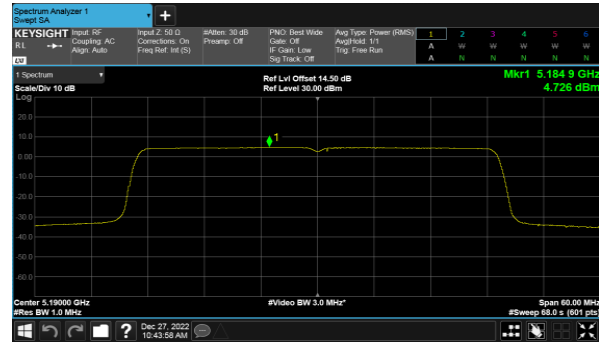

Modulation Type: 802.11ax HE80(30.6Mbps)  
CH138

Modulation Type: 802.11ax HE20(7.3Mbps)  
CH144

Modulation Type: 802.11ax HE40(14.6Mbps)  
CH142

Non-Beamforming, ANT D  
Straddle Channel  
Modulation Type: 802.11a (6Mbps)  
CH144

Modulation Type: 802.11ax HE80(30.6Mbps)  
CH138

Modulation Type: 802.11ax HE20(7.3Mbps)  
CH144

Modulation Type: 802.11ax HE40(14.6Mbps)  
CH142

Beamforming, ANT A  
Modulation Type: 802.11ax HE20(7.3Mbps)  
CH36

Modulation Type: 802.11ax HE40(14.6Mbps)  
CH38

CH40

CH46

CH48

Beamforming, ANT A  
Modulation Type: 802.11ax HE80(30.6Mbps)  
CH42

Beamforming, ANT B  
Modulation Type: 802.11ax HE20(7.3Mbps)  
CH36

Modulation Type: 802.11ax HE40(14.6Mbps)  
CH38

CH40

CH46

CH48

Beamforming, ANT B  
Modulation Type: 802.11ax HE80(30.6Mbps)  
CH42