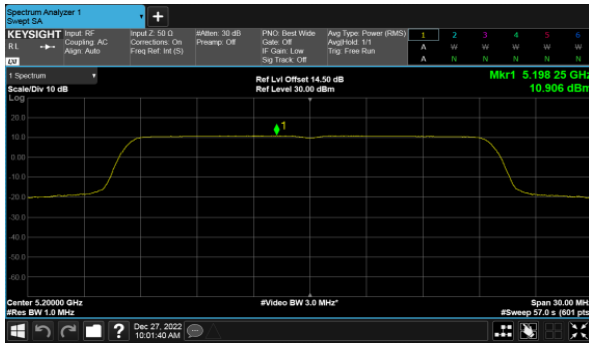

Modulation Type: 802.11ax HE80(30.6Mbps)  
CH138

Modulation Type: 802.11ax HE20(7.3Mbps)  
CH144

Modulation Type: 802.11ax HE40(14.6Mbps)  
CH142

Non-Beamforming, ANT D  
Straddle Channel  
Modulation Type: 802.11a (6Mbps)  
CH144

Modulation Type: 802.11ax HE80(30.6Mbps)  
CH138

Modulation Type: 802.11ax HE20(7.3Mbps)  
CH144

Modulation Type: 802.11ax HE40(14.6Mbps)  
CH142

Beamforming, ANT A  
Modulation Type: 802.11ax HE20(7.3Mbps)  
CH36

Modulation Type: 802.11ax HE40(14.6Mbps)  
CH38

CH40

CH46

CH48

Beamforming, ANT A  
Modulation Type: 802.11ax HE80(30.6Mbps)  
CH42

Beamforming, ANT B  
Modulation Type: 802.11ax HE20(7.3Mbps)  
CH36

Modulation Type: 802.11ax HE40(14.6Mbps)  
CH38