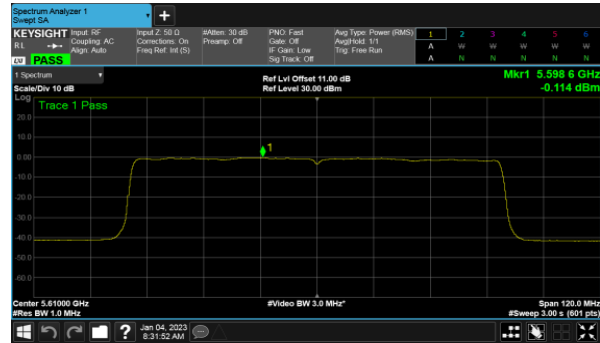

CH122

CH134

Non-Beamforming, ANT D  
Modulation Type: 802.11a (6Mbps)  
CH100

Modulation Type: 802.11ax HE20 (7.3Mbps)  
CH100

CH120

CH120

CH140

CH140

Non-Beamforming, ANT D  
Modulation Type: 802.11ax HE40(14.6Mbps)  
CH102

Modulation Type: 802.11ax HE80(30.6Mbps)  
CH106

CH118

CH122

CH134

Non-Beamforming, ANT A  
Modulation Type: 802.11a (6Mbps)  
CH149