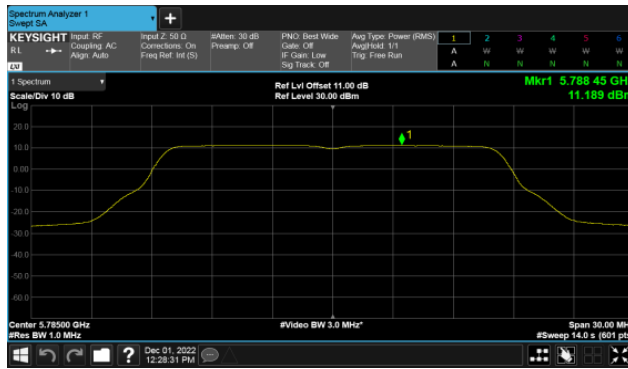

Modulation Type: 802.11ax HE80(30.6Mbps)  
CH155

CH159

Non-Beamforming, ANT C  
Modulation Type: 802.11a (6Mbps)  
CH149

Modulation Type: 802.11ax HE20 (7.3Mbps)  
CH149

CH157

CH157

CH165

CH165

Non-Beamforming, ANT C  
Modulation Type: 802.11ax HE40(14.6Mbps)  
CH151

Modulation Type: 802.11ax HE80(30.6Mbps)  
CH155

CH159

Non-Beamforming, ANT D  
Modulation Type: 802.11a (6Mbps)  
CH149

Modulation Type: 802.11ax HE20 (7.3Mbps)  
CH149

CH157

CH157

CH165

CH165

Non-Beamforming, ANT D  
Modulation Type: 802.11ax HE40(14.6Mbps)  
CH151

Modulation Type: 802.11ax HE80(30.6Mbps)  
CH155

CH159

Non-Beamforming, ANT A  
Straddle Channel, Within 5150-5250MHz band  
Modulation Type: 802.11ax HE160 (61.3Mbps)  
CH50