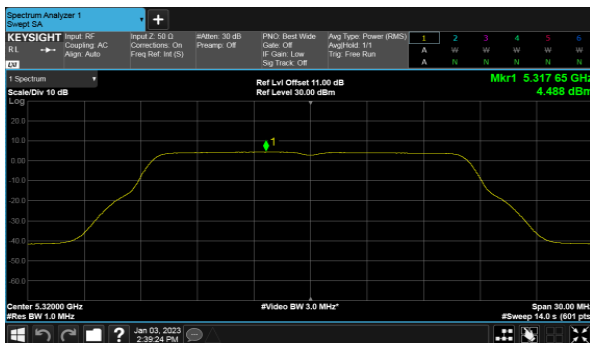

Non-Beamforming, ANT A  
Modulation Type: 802.11ax HE40(14.6Mbps)  
CH54

Modulation Type: 802.11ax HE80(30.6Mbps)  
CH58

CH62

Non-Beamforming, ANT B  
Modulation Type: 802.11a (6Mbps)  
CH52

Modulation Type: 802.11ax HE20(7.3Mbps)  
CH52

CH60

CH60

CH64

CH64

Non-Beamforming, ANT B  
Modulation Type: 802.11ax HE40(14.6Mbps)  
CH54

Modulation Type: 802.11ax HE80(30.6Mbps)  
CH58

CH62

Non-Beamforming, ANT C  
Modulation Type: 802.11a (6Mbps)  
CH52