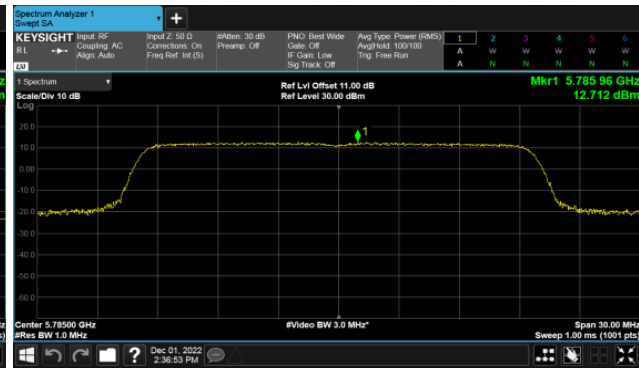

Non-Beamforming, ANT B  
Modulation Type: 802.11a (6Mbps)  
CH149

Modulation Type: 802.11ax HE20 (7.3Mbps)  
CH149

CH157

CH157

CH165

CH165

Non-Beamforming, ANT B  
Modulation Type: 802.11ax HE40(14.6Mbps)  
CH151

Modulation Type: 802.11ax HE80(30.6Mbps)  
CH155

CH159

Non-Beamforming, ANT C  
Modulation Type: 802.11a (6Mbps)  
CH149

Modulation Type: 802.11ax HE20 (7.3Mbps)  
CH149

CH157

CH157

CH165

CH165

Non-Beamforming, ANT C  
Modulation Type: 802.11ax HE40(14.6Mbps)  
CH151

Modulation Type: 802.11ax HE80(30.6Mbps)  
CH155

CH159

Non-Beamforming, ANT D  
Modulation Type: 802.11a (6Mbps)  
CH149

Modulation Type: 802.11ax HE20 (7.3Mbps)  
CH149