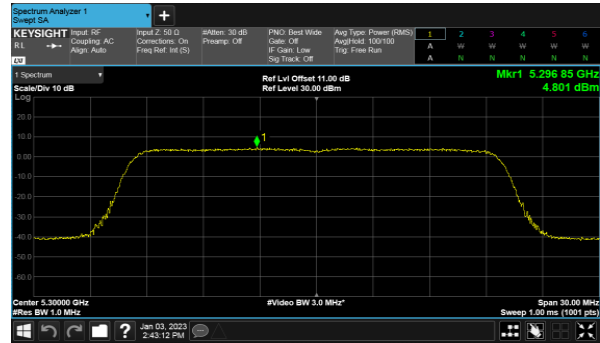

Modulation Type: 802.11ax HE20(7.3Mbps)  
CH52

CH60

CH60

CH64

CH64

Non-Beamforming, ANT C  
Modulation Type: 802.11ax HE40(14.6Mbps)  
CH54

Modulation Type: 802.11ax HE80(30.6Mbps)  
CH58

CH62

Non-Beamforming, ANT D  
Modulation Type: 802.11a (6Mbps)  
CH52

Modulation Type: 802.11ax HE20(7.3Mbps)  
CH52

CH60

CH60

CH64

CH64

Non-Beamforming, ANT D  
Modulation Type: 802.11ax HE40(14.6Mbps)  
CH54

Modulation Type: 802.11ax HE80(30.6Mbps)  
CH58