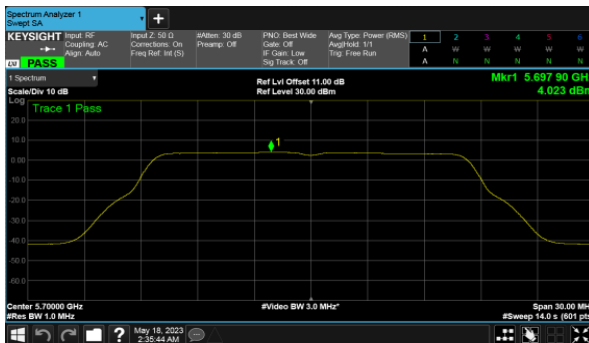

CH140

CH140

Non-Beamforming, ANT B  
Modulation Type: 802.11ax HE40(14.6Mbps)  
CH102

Modulation Type: 802.11ax HE80(30.6Mbps)  
CH106

CH118

CH122

CH134

Non-Beamforming, ANT C  
Modulation Type: 802.11a (6Mbps)  
CH100

Modulation Type: 802.11ax HE20 (7.3Mbps)  
CH100

CH120

CH120

CH140

CH140

Non-Beamforming, ANT C  
Modulation Type: 802.11ax HE40(14.6Mbps)  
CH102

Modulation Type: 802.11ax HE80(30.6Mbps)  
CH106

CH118

CH122

CH134

Non-Beamforming, ANT D  
Modulation Type: 802.11a (6Mbps)  
CH100

Modulation Type: 802.11ax HE20 (7.3Mbps)  
CH100

CH120

CH120

CH140

CH140