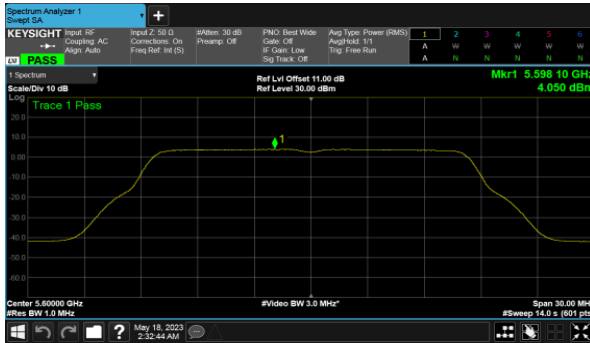

Modulation Type: 802.11ax HE80(30.6Mbps)  
CH106

CH118

CH122

CH134

Non-Beamforming, ANT B  
Modulation Type: 802.11a (6Mbps)  
CH100

Modulation Type: 802.11ax HE20 (7.3Mbps)  
CH100

CH120

CH120

CH140

CH140

Non-Beamforming, ANT B  
Modulation Type: 802.11ax HE40(14.6Mbps)  
CH102

Modulation Type: 802.11ax HE80(30.6Mbps)  
CH106

CH118

CH122

CH134

Non-Beamforming, ANT C  
Modulation Type: 802.11a (6Mbps)  
CH100