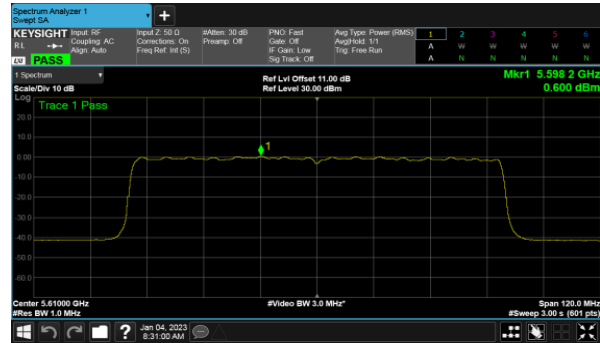

CH62

Non-Beamforming, ANT A  
Modulation Type: 802.11a (6Mbps)  
CH100

Modulation Type: 802.11ax HE20 (7.3Mbps)  
CH100

CH120

CH120

CH140

CH140

Non-Beamforming, ANT A  
Modulation Type: 802.11ax HE40(14.6Mbps)  
CH102

Modulation Type: 802.11ax HE80(30.6Mbps)  
CH106

CH118

CH122

CH134

Non-Beamforming, ANT B  
Modulation Type: 802.11a (6Mbps)  
CH100

Modulation Type: 802.11ax HE20 (7.3Mbps)  
CH100

CH120

CH120