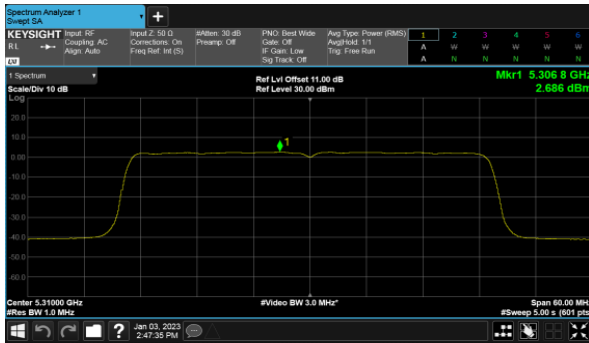

Non-Beamforming, ANT D  
Modulation Type: 802.11a (6Mbps)  
CH52

Modulation Type: 802.11ax HE20(7.3Mbps)  
CH52

CH60

CH60

CH64

CH64

Non-Beamforming, ANT D  
Modulation Type: 802.11ax HE40(14.6Mbps)  
CH54

Modulation Type: 802.11ax HE80(30.6Mbps)  
CH58

CH62

Non-Beamforming, ANT A  
Modulation Type: 802.11a (6Mbps)  
CH100

Modulation Type: 802.11ax HE20 (7.3Mbps)  
CH100

CH120

CH120

CH140

CH140

Non-Beamforming, ANT A  
Modulation Type: 802.11ax HE40(14.6Mbps)  
CH102