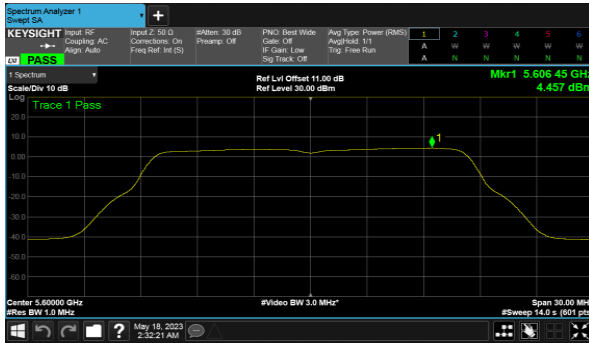

CH62

Non-Beamforming, ANT A  
Modulation Type: 802.11a (6Mbps)  
CH100

Modulation Type: 802.11ax HE20 (7.3Mbps)  
CH100

CH120

CH120

CH140

CH140

Non-Beamforming, ANT A  
Modulation Type: 802.11ax HE40(14.6Mbps)  
CH102

Modulation Type: 802.11ax HE80(30.6Mbps)  
CH106

CH118

CH122

CH134

Non-Beamforming, ANT B  
Modulation Type: 802.11a (6Mbps)  
CH100

Modulation Type: 802.11ax HE20 (7.3Mbps)  
CH100

CH120

CH120