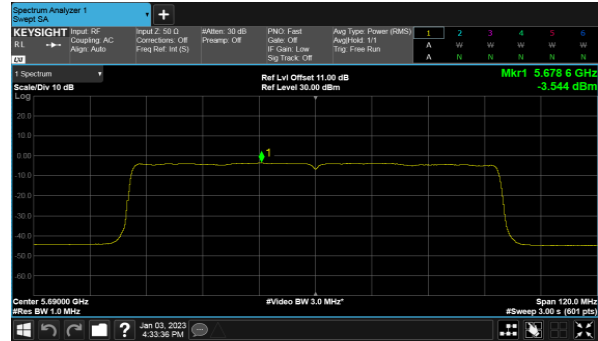

Modulation Type: 802.11ax HE80(30.6Mbps)  
CH138

Modulation Type: 802.11ax HE20(7.3Mbps)  
CH144

Modulation Type: 802.11ax HE40(14.6Mbps)  
CH142

Non-Beamforming, ANT C  
Straddle Channel  
Modulation Type: 802.11a (6Mbps)  
CH144

Modulation Type: 802.11ax HE80(30.6Mbps)  
CH138

Modulation Type: 802.11ax HE20(7.3Mbps)  
CH144

Modulation Type: 802.11ax HE40(14.6Mbps)  
CH142

Non-Beamforming, ANT D  
Straddle Channel  
Modulation Type: 802.11a (6Mbps)  
CH144

Modulation Type: 802.11ax HE80(30.6Mbps)  
CH138

Modulation Type: 802.11ax HE20(7.3Mbps)  
CH144

Modulation Type: 802.11ax HE40(14.6Mbps)  
CH142

Beamforming, ANT A  
Modulation Type: 802.11ax HE20(7.3Mbps)  
CH36