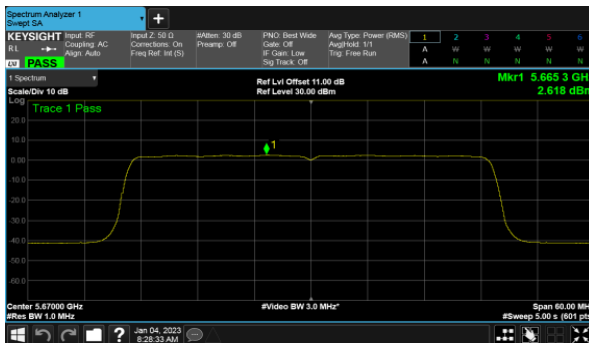

Modulation Type: 802.11ax HE20 (7.3Mbps)  
CH100

CH120

CH120

CH140

CH140

Non-Beamforming, ANT C  
Modulation Type: 802.11ax HE40(14.6Mbps)  
CH102

Modulation Type: 802.11ax HE80(30.6Mbps)  
CH106

CH118

CH122

CH134

Non-Beamforming, ANT D  
Modulation Type: 802.11a (6Mbps)  
CH100

Modulation Type: 802.11ax HE20 (7.3Mbps)  
CH100

CH120

CH120

CH140

CH140