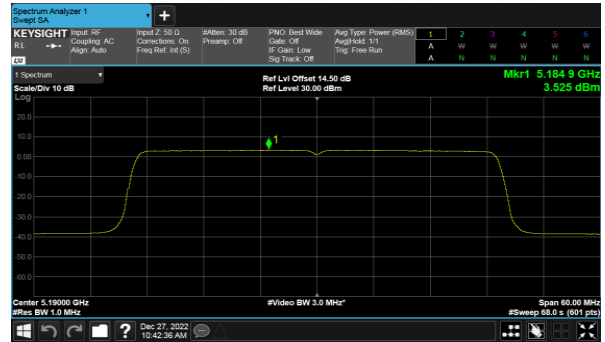

Modulation Type: 802.11ax HE80(30.6Mbps)  
CH138

Modulation Type: 802.11ax HE20(7.3Mbps)  
CH144

Modulation Type: 802.11ax HE40(14.6Mbps)  
CH142

Non-Beamforming, ANT D  
Straddle Channel  
Modulation Type: 802.11a (6Mbps)  
CH144

Modulation Type: 802.11ax HE80(30.6Mbps)  
CH138

Modulation Type: 802.11ax HE20(7.3Mbps)  
CH144

Modulation Type: 802.11ax HE40(14.6Mbps)  
CH142

Beamforming, ANT A  
Modulation Type: 802.11ax HE20(7.3Mbps)  
CH36

Modulation Type: 802.11ax HE40(14.6Mbps)  
CH38

CH40

CH46

CH48

Beamforming, ANT A  
Modulation Type: 802.11ax HE80(30.6Mbps)  
CH42

Beamforming, ANT B  
Modulation Type: 802.11ax HE20(7.3Mbps)  
CH36

Modulation Type: 802.11ax HE40(14.6Mbps)  
CH38