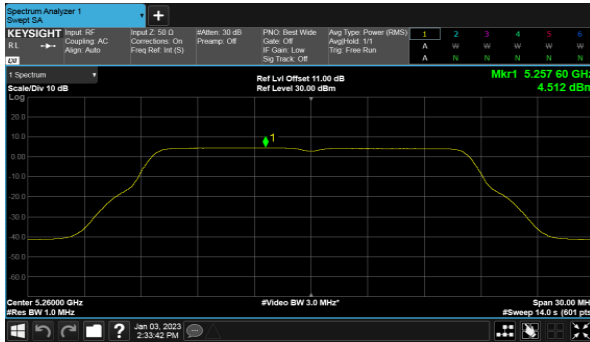

Non-Beamforming, ANT A  
Modulation Type: 802.11ax HE40(14.6Mbps)  
CH54

Modulation Type: 802.11ax HE80(30.6Mbps)  
CH58

CH62

Non-Beamforming, ANT B  
Modulation Type: 802.11a (6Mbps)  
CH52

Modulation Type: 802.11ax HE20(7.3Mbps)  
CH52

CH60

CH60

CH64

CH64

Non-Beamforming, ANT B  
Modulation Type: 802.11ax HE40(14.6Mbps)  
CH54

Modulation Type: 802.11ax HE80(30.6Mbps)  
CH58

CH62

Non-Beamforming, ANT C  
Modulation Type: 802.11a (6Mbps)  
CH52