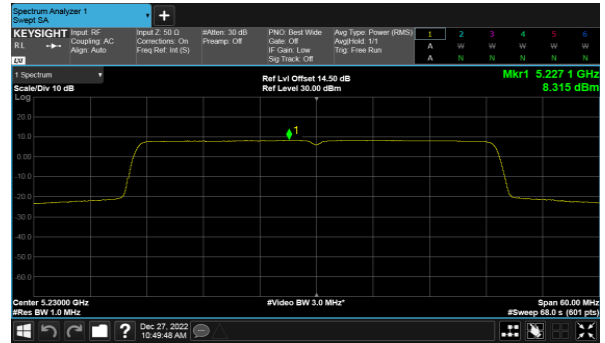

Modulation Type: 802.11ax HE80(30.6Mbps)  
CH138

Modulation Type: 802.11ax HE20(7.3Mbps)  
CH144

Modulation Type: 802.11ax HE40(14.6Mbps)  
CH142

Non-Beamforming, ANT D  
Straddle Channel  
Modulation Type: 802.11a (6Mbps)  
CH144

Modulation Type: 802.11ax HE80(30.6Mbps)  
CH138

Modulation Type: 802.11ax HE20(7.3Mbps)  
CH144

Modulation Type: 802.11ax HE40(14.6Mbps)  
CH142

Beamforming, ANT A  
Modulation Type: 802.11ax HE20(7.3Mbps)  
CH36

Modulation Type: 802.11ax HE40(14.6Mbps)  
CH38

CH40

CH46

CH48

Beamforming, ANT A  
Modulation Type: 802.11ax HE80(30.6Mbps)  
CH42

Beamforming, ANT B  
Modulation Type: 802.11ax HE20(7.3Mbps)  
CH36

Modulation Type: 802.11ax HE40(14.6Mbps)  
CH38