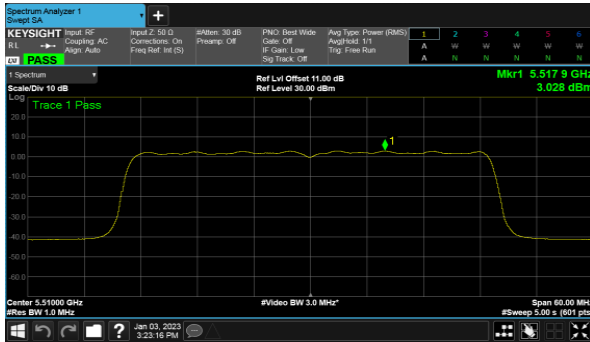

CH62

Non-Beamforming, ANT A  
Modulation Type: 802.11a (6Mbps)  
CH100

Modulation Type: 802.11ax HE20 (7.3Mbps)  
CH100

CH120

CH120

CH140

CH140

Non-Beamforming, ANT A  
Modulation Type: 802.11ax HE40(14.6Mbps)  
CH102

Modulation Type: 802.11ax HE80(30.6Mbps)  
CH106

CH118

CH122

CH134

Non-Beamforming, ANT B  
Modulation Type: 802.11a (6Mbps)  
CH100

Modulation Type: 802.11ax HE20 (7.3Mbps)  
CH100

CH120

CH120