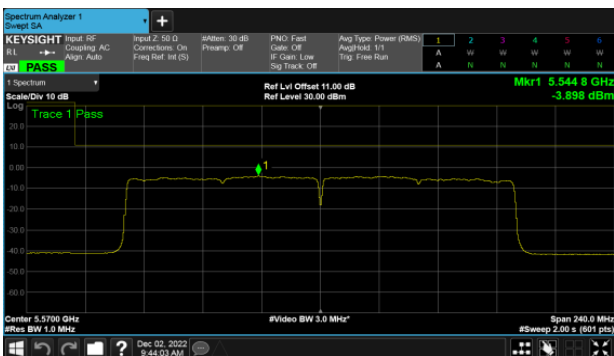

CH157

CH157

CH165

CH165

Non-Beamforming, ANT D  
Modulation Type: 802.11ax HE40(14.6Mbps)  
CH151

Modulation Type: 802.11ax HE80(30.6Mbps)  
CH155

CH159

Non-Beamforming, ANT A  
Straddle Channel, Within 5150-5250MHz band  
Modulation Type: 802.11ax HE160 (61.3Mbps)  
CH50

Straddle Channel, Extends across 5250MHz band  
Modulation Type: 802.11ax HE160 (61.3Mbps)  
CH50

Modulation Type: 802.11ax HE160 (61.3Mbps)  
CH114

Non-Beamforming, ANT B  
Straddle Channel, Within 5150-5250MHz band  
Modulation Type: 802.11ax HE160 (61.3Mbps)  
CH50

Straddle Channel, Extends across 5250MHz band  
Modulation Type: 802.11ax HE160 (61.3Mbps)  
CH50

Modulation Type: 802.11ax HE160 (61.3Mbps)  
CH114

Non-Beamforming, ANT C  
Straddle Channel, Within 5150-5250MHz band  
Modulation Type: 802.11ax HE160 (61.3Mbps)  
CH50