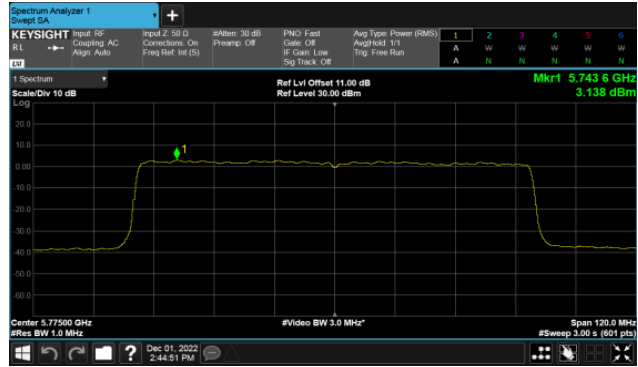

Modulation Type: 802.11ax HE20 (7.3Mbps)  
CH149

CH157

CH157

CH165

CH165

Non-Beamforming, ANT A  
Modulation Type: 802.11ax HE40(14.6Mbps)  
CH151

Modulation Type: 802.11ax HE80(30.6Mbps)  
CH155

CH159

Non-Beamforming, ANT B  
Modulation Type: 802.11a (6Mbps)  
CH149

Modulation Type: 802.11ax HE20 (7.3Mbps)  
CH149

CH157

CH157

CH165

CH165

Non-Beamforming, ANT B  
Modulation Type: 802.11ax HE40(14.6Mbps)  
CH151