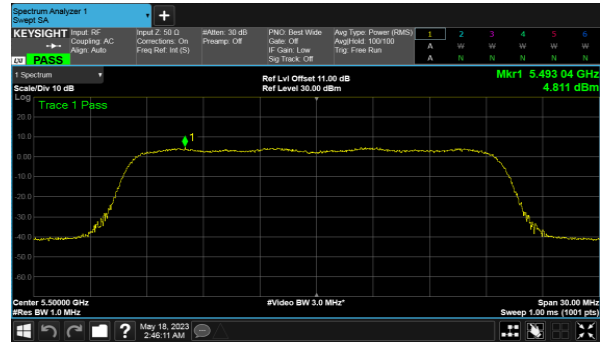

Non-Beamforming, ANT D  
Modulation Type: 802.11a (6Mbps)  
CH52

Modulation Type: 802.11ax HE20(7.3Mbps)  
CH52

CH60

CH60

CH64

CH64

Non-Beamforming, ANT D  
Modulation Type: 802.11ax HE40(14.6Mbps)  
CH54

Modulation Type: 802.11ax HE80(30.6Mbps)  
CH58

CH62

Non-Beamforming, ANT A  
Modulation Type: 802.11a (6Mbps)  
CH100

Modulation Type: 802.11ax HE20 (7.3Mbps)  
CH100

CH120

CH120

CH140

CH140

Non-Beamforming, ANT A  
Modulation Type: 802.11ax HE40(14.6Mbps)  
CH102