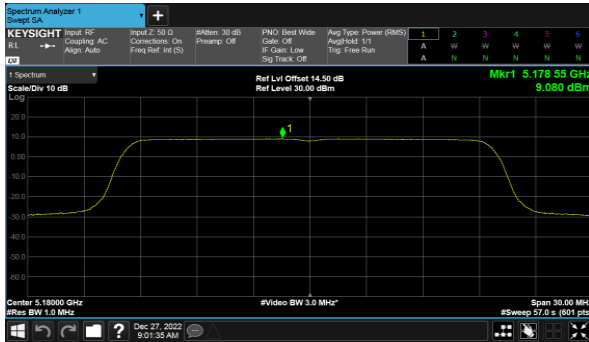

Modulation Type: 802.11ax HE80(30.6Mbps)  
CH138

Modulation Type: 802.11ax HE20(7.3Mbps)  
CH144

Modulation Type: 802.11ax HE40(14.6Mbps)  
CH142

Non-Beamforming, ANT C  
Straddle Channel  
Modulation Type: 802.11a (6Mbps)  
CH144

Modulation Type: 802.11ax HE80(30.6Mbps)  
CH138

Modulation Type: 802.11ax HE20(7.3Mbps)  
CH144

Modulation Type: 802.11ax HE40(14.6Mbps)  
CH142

Non-Beamforming, ANT D  
Straddle Channel  
Modulation Type: 802.11a (6Mbps)  
CH144

Modulation Type: 802.11ax HE80(30.6Mbps)  
CH138

Modulation Type: 802.11ax HE20(7.3Mbps)  
CH144

Modulation Type: 802.11ax HE40(14.6Mbps)  
CH142

Beamforming, ANT A  
Modulation Type: 802.11ax HE20(7.3Mbps)  
CH36

Modulation Type: 802.11ax HE40(14.6Mbps)  
CH38

CH40

CH46

CH48

Beamforming, ANT A  
Modulation Type: 802.11ax HE80(30.6Mbps)  
CH42

Beamforming, ANT B  
Modulation Type: 802.11ax HE20(7.3Mbps)  
CH36

Modulation Type: 802.11ax HE40(14.6Mbps)  
CH38