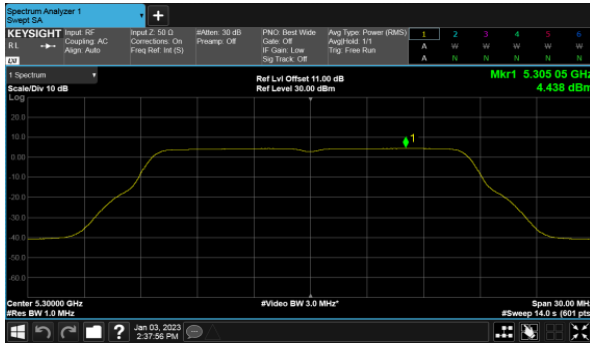

CH60

CH60

CH64

CH64

Non-Beamforming, ANT B  
Modulation Type: 802.11ax HE40(14.6Mbps)  
CH54

Modulation Type: 802.11ax HE80(30.6Mbps)  
CH58

CH62

Non-Beamforming, ANT C  
Modulation Type: 802.11a (6Mbps)  
CH52

Modulation Type: 802.11ax HE20(7.3Mbps)  
CH52

CH60

CH60

CH64

CH64

Non-Beamforming, ANT C  
Modulation Type: 802.11ax HE40(14.6Mbps)  
CH54

Modulation Type: 802.11ax HE80(30.6Mbps)  
CH58

CH62