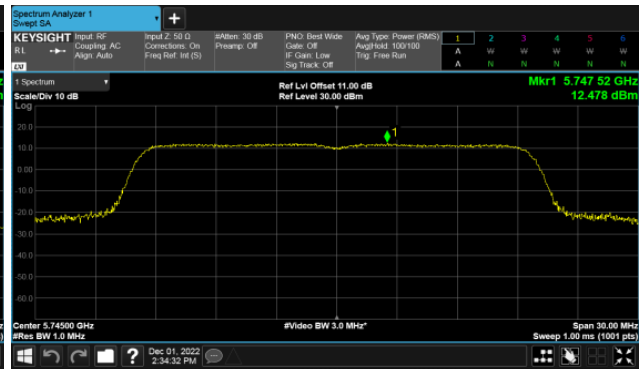

Modulation Type: 802.11ax HE20 (7.3Mbps)  
CH149

CH157

CH157

CH165

CH165

Non-Beamforming, ANT A  
Modulation Type: 802.11ax HE40(14.6Mbps)  
CH151

Modulation Type: 802.11ax HE80(30.6Mbps)  
CH155

CH159

Non-Beamforming, ANT B  
Modulation Type: 802.11a (6Mbps)  
CH149

Modulation Type: 802.11ax HE20 (7.3Mbps)  
CH149

CH157

CH157

CH165

CH165

Non-Beamforming, ANT B  
Modulation Type: 802.11ax HE40(14.6Mbps)  
CH151