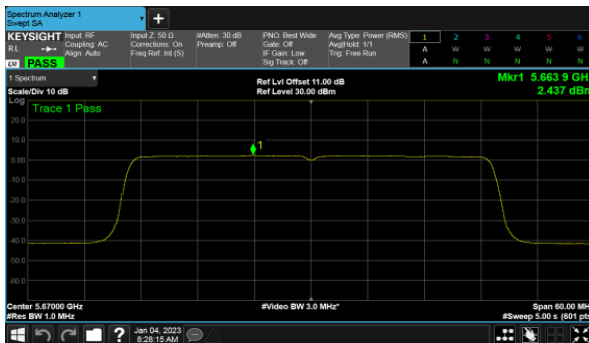

CH140

CH140

Non-Beamforming, ANT B  
Modulation Type: 802.11ax HE40(14.6Mbps)  
CH102

Modulation Type: 802.11ax HE80(30.6Mbps)  
CH106

CH118

CH122

CH134

Non-Beamforming, ANT C  
Modulation Type: 802.11a (6Mbps)  
CH100

Modulation Type: 802.11ax HE20 (7.3Mbps)  
CH100

CH120

CH120

CH140

CH140

Non-Beamforming, ANT C  
Modulation Type: 802.11ax HE40(14.6Mbps)  
CH102

Modulation Type: 802.11ax HE80(30.6Mbps)  
CH106

CH118