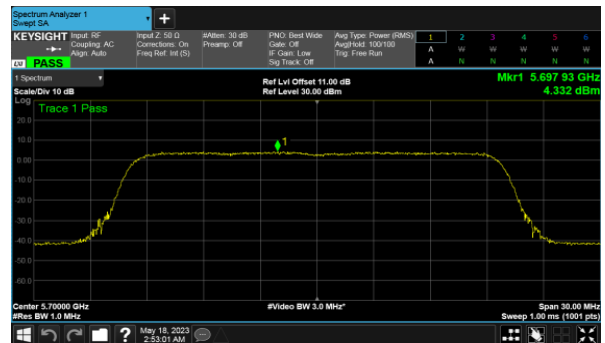

CH122

CH134

Non-Beamforming, ANT D  
Modulation Type: 802.11a (6Mbps)  
CH100

Modulation Type: 802.11ax HE20 (7.3Mbps)  
CH100

CH120

CH120

CH140

CH140

Non-Beamforming, ANT D  
Modulation Type: 802.11ax HE40(14.6Mbps)  
CH102

Modulation Type: 802.11ax HE80(30.6Mbps)  
CH106

CH118

CH122

CH134

Non-Beamforming, ANT A  
Modulation Type: 802.11a (6Mbps)  
CH149