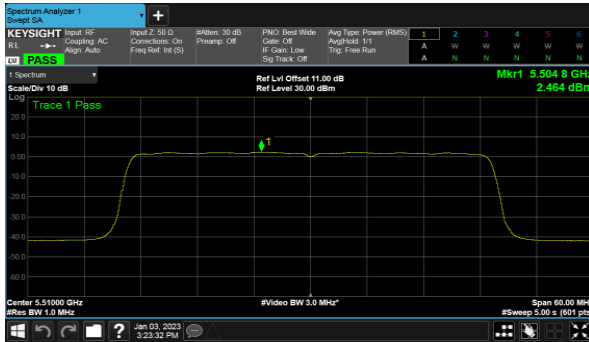

CH140

CH140

Non-Beamforming, ANT B  
Modulation Type: 802.11ax HE40(14.6Mbps)  
CH102

Modulation Type: 802.11ax HE80(30.6Mbps)  
CH106

CH118

CH122

CH134

Non-Beamforming, ANT C  
Modulation Type: 802.11a (6Mbps)  
CH100

Modulation Type: 802.11ax HE20 (7.3Mbps)  
CH100

CH120

CH120

CH140

CH140

Non-Beamforming, ANT C  
Modulation Type: 802.11ax HE40(14.6Mbps)  
CH102

Modulation Type: 802.11ax HE80(30.6Mbps)  
CH106

CH118