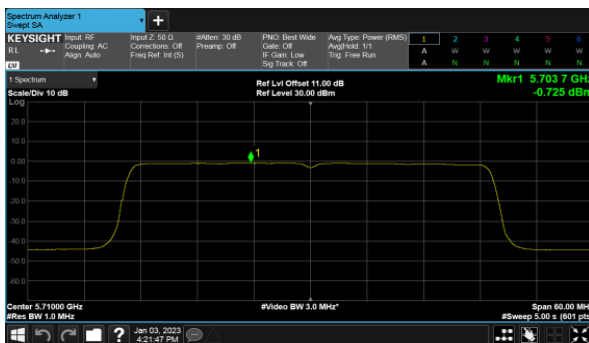

Modulation Type: 802.11ax HE80(30.6Mbps)  
CH138

Modulation Type: 802.11ax HE20(7.3Mbps)  
CH144

Modulation Type: 802.11ax HE40(14.6Mbps)  
CH142

Non-Beamforming, ANT B  
Straddle Channel  
Modulation Type: 802.11a (6Mbps)  
CH144

Modulation Type: 802.11ax HE80(30.6Mbps)  
CH138

Modulation Type: 802.11ax HE20(7.3Mbps)  
CH144

Modulation Type: 802.11ax HE40(14.6Mbps)  
CH142

Non-Beamforming, ANT C  
Straddle Channel  
Modulation Type: 802.11a (6Mbps)  
CH144

Modulation Type: 802.11ax HE80(30.6Mbps)  
CH138

Modulation Type: 802.11ax HE20(7.3Mbps)  
CH144

Modulation Type: 802.11ax HE40(14.6Mbps)  
CH142

Non-Beamforming, ANT D  
Straddle Channel  
Modulation Type: 802.11a (6Mbps)  
CH144