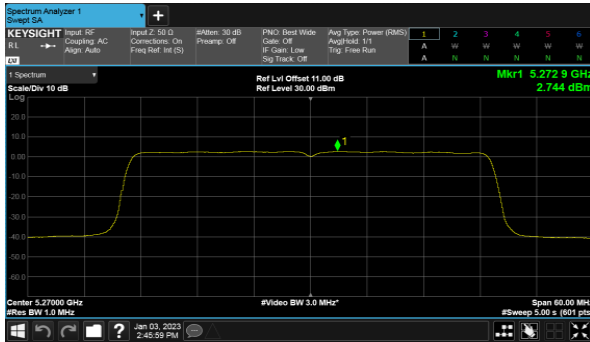

Modulation Type: 802.11ax HE20(7.3Mbps)  
CH52

CH60

CH60

CH64

CH64

Non-Beamforming, ANT C  
Modulation Type: 802.11ax HE40(14.6Mbps)  
CH54

Modulation Type: 802.11ax HE80(30.6Mbps)  
CH58

CH62

Non-Beamforming, ANT D  
Modulation Type: 802.11a (6Mbps)  
CH52

Modulation Type: 802.11ax HE20(7.3Mbps)  
CH52

CH60

CH60

CH64

CH64

Non-Beamforming, ANT D  
Modulation Type: 802.11ax HE40(14.6Mbps)  
CH54

Modulation Type: 802.11ax HE80(30.6Mbps)  
CH58