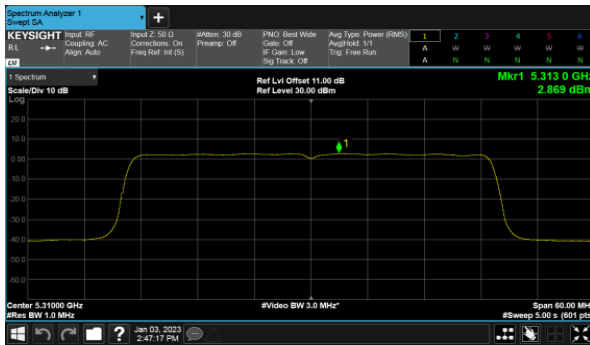

Modulation Type: 802.11ax HE20(7.3Mbps)  
CH52

CH60

CH60

CH64

CH64

Non-Beamforming, ANT C  
Modulation Type: 802.11ax HE40(14.6Mbps)  
CH54

Modulation Type: 802.11ax HE80(30.6Mbps)  
CH58

CH62