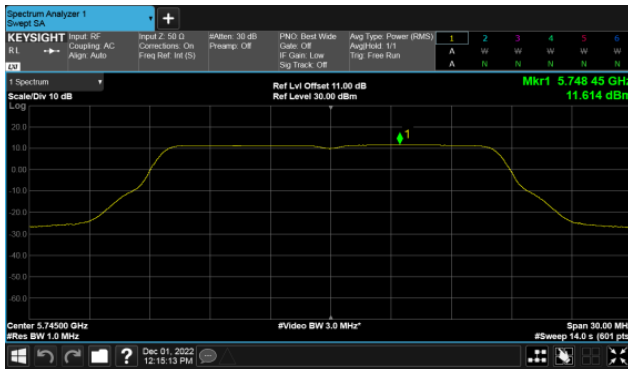

Modulation Type: 802.11ax HE20 (7.3Mbps)  
CH149

CH157

CH157

CH165

CH165

Non-Beamforming, ANT A  
Modulation Type: 802.11ax HE40(14.6Mbps)  
CH151

Modulation Type: 802.11ax HE80(30.6Mbps)  
CH155

CH159

Non-Beamforming, ANT B  
Modulation Type: 802.11a (6Mbps)  
CH149

Modulation Type: 802.11ax HE20 (7.3Mbps)  
CH149

CH157

CH157

CH165

CH165

Non-Beamforming, ANT B  
Modulation Type: 802.11ax HE40(14.6Mbps)  
CH151