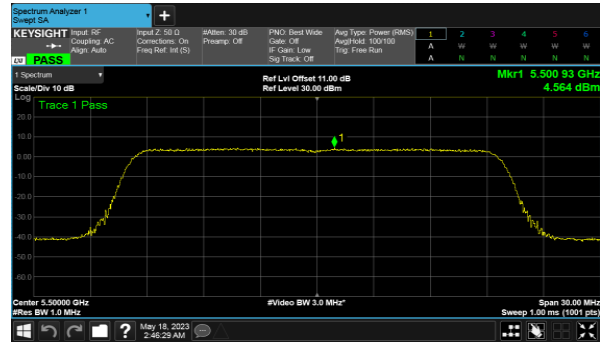

Modulation Type: 802.11ax HE80(30.6Mbps)  
CH106

CH118

CH122

CH134

Non-Beamforming, ANT B  
Modulation Type: 802.11a (6Mbps)  
CH100

Modulation Type: 802.11ax HE20 (7.3Mbps)  
CH100

CH120

CH120

CH140

CH140

Non-Beamforming, ANT B  
Modulation Type: 802.11ax HE40(14.6Mbps)  
CH102

Modulation Type: 802.11ax HE80(30.6Mbps)  
CH106

CH118

CH122

CH134

Non-Beamforming, ANT C  
Modulation Type: 802.11a (6Mbps)  
CH100

Modulation Type: 802.11ax HE20 (7.3Mbps)  
CH100

CH120

CH120

CH140

CH140

Non-Beamforming, ANT C  
Modulation Type: 802.11ax HE40(14.6Mbps)  
CH102

Modulation Type: 802.11ax HE80(30.6Mbps)  
CH106

CH118