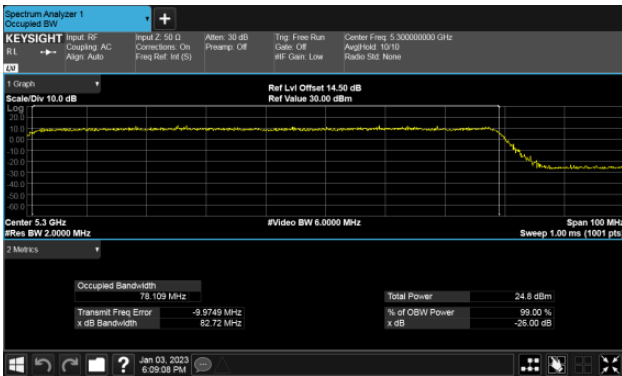

CH120

CH118

CH140

CH134

99% Bandwidth  
Beamforming, ANT D  
Modulation Type: 802.11ax HE80(30.6Mbps)  
CH106

CH122

99% Bandwidth  
Beamforming, ANT A  
Straddle Channel, Within 5150-5250MHz band  
Modulation Type: 802.11ax HE160 (61.3Mbps)  
CH50

Straddle Channel, Extends across 5250MHz band  
Modulation Type: 802.11ax HE160 (61.3Mbps)  
CH50

Modulation Type: 802.11ax HE160 (61.3Mbps)  
CH114