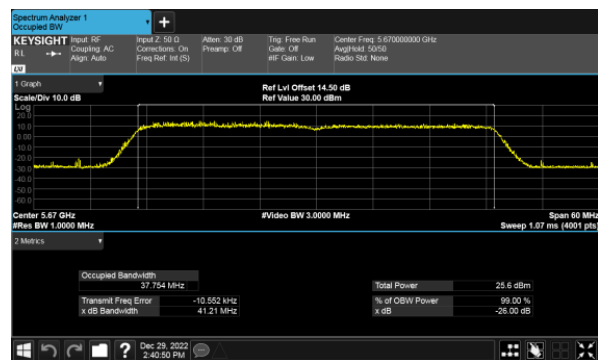

CH120

CH118

CH140

CH134

26dB Bandwidth  
Beamforming, ANT D  
Modulation Type: 802.11ax HE80(30.6Mbps)  
CH106

CH122

26dB Bandwidth  
Beamforming, ANT A  
Straddle Channel, Within 5150-5250MHz band  
Modulation Type: 802.11ax HE160 (61.3Mbps)  
CH50

Straddle Channel, Extends across 5250MHz band  
Modulation Type: 802.11ax HE160 (61.3Mbps)  
CH50

Modulation Type: 802.11ax HE160 (61.3Mbps)  
CH114

26dB Bandwidth  
Beamforming, ANT B  
Straddle Channel, Within 5150-5250MHz band  
Modulation Type: 802.11ax HE160 (61.3Mbps)  
CH50