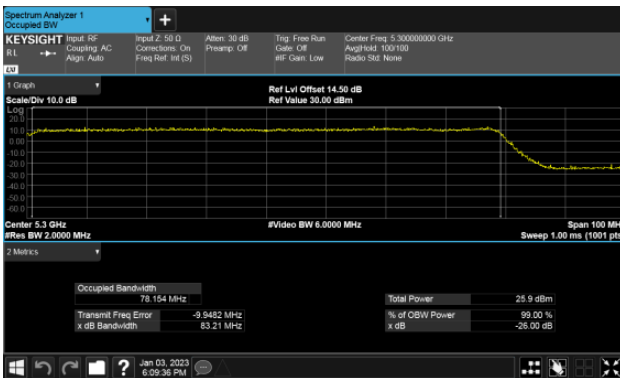

CH120

CH118

CH140

CH134

26dB Bandwidth  
Beamforming, ANT D  
Modulation Type: 802.11ax HE80(30.6Mbps)  
CH106

CH122

26dB Bandwidth  
Beamforming, ANT A  
Straddle Channel, Within 5150-5250MHz band  
Modulation Type: 802.11ax HE160 (61.3Mbps)  
CH50

Straddle Channel, Extends across 5250MHz band  
Modulation Type: 802.11ax HE160 (61.3Mbps)  
CH50

Modulation Type: 802.11ax HE160 (61.3Mbps)  
CH114

26dB Bandwidth  
Beamforming, ANT B  
Straddle Channel, Within 5150-5250MHz band  
Modulation Type: 802.11ax HE160 (61.3Mbps)  
CH50