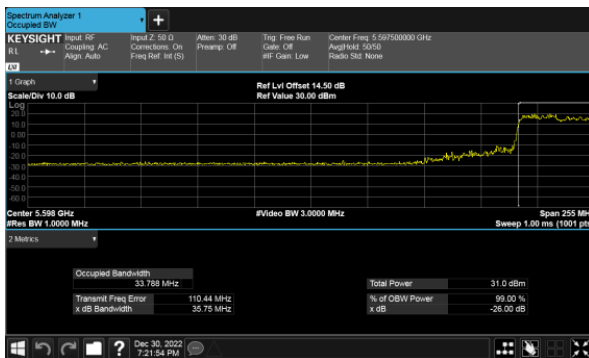

Straddle Channel, Extends across 5250MHz band  
 Modulation Type: 802.11ax HE160 (61.3Mbps)  
 CH50

Modulation Type: 802.11ax HE160 (61.3Mbps)  
 CH114

26dB Bandwidth  
Beamforming, ANT A  
Within 5470-5725MHz Band, Straddle Channel  
Modulation Type: 802.11ax HE20(7.3Mbps)  
CH144

Modulation Type: 802.11ax HE40(14.6Mbps)  
CH142

Modulation Type: 802.11ax HE80(30.6Mbps)  
CH138

26dB Bandwidth  
Beamforming, ANT B  
Within 5470-5725MHz Band, Straddle Channel  
Modulation Type: 802.11ax HE20(7.3Mbps)  
CH144

Modulation Type: 802.11ax HE40(14.6Mbps)  
CH142

Modulation Type: 802.11ax HE80(30.6Mbps)  
CH138

26dB Bandwidth  
Beamforming, ANT C  
Within 5470-5725MHz Band, Straddle Channel  
Modulation Type: 802.11ax HE20(7.3Mbps)  
CH144