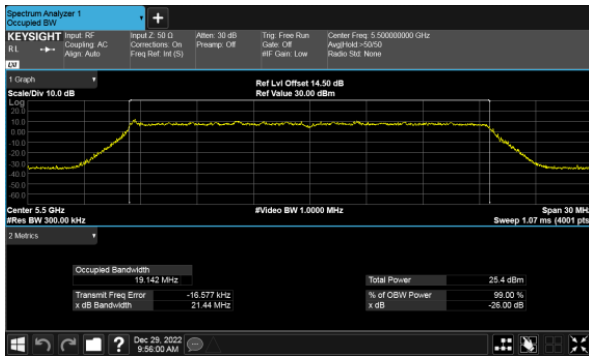

CH120

CH118

CH140

CH134

99% Bandwidth  
Beamforming, ANT A  
Modulation Type: 802.11ax HE80(30.6Mbps)  
CH106

CH122

99% Bandwidth  
Beamforming, ANT B  
Modulation Type: 802.11ax HE20(7.3Mbps)  
CH100

Modulation Type: 802.11ax HE40(14.6Mbps)  
CH102

CH120

CH118

CH140

CH134

99% Bandwidth  
Beamforming, ANT B  
Modulation Type: 802.11ax HE80(30.6Mbps)  
CH106

CH122

99% Bandwidth  
Beamforming, ANT C  
Modulation Type: 802.11ax HE20(7.3Mbps)  
CH100

Modulation Type: 802.11ax HE40(14.6Mbps)  
CH102

CH120

CH118

CH140

CH134

99% Bandwidth  
Beamforming, ANT C  
Modulation Type: 802.11ax HE80(30.6Mbps)  
CH106

CH122

99% Bandwidth  
Beamforming, ANT D  
Modulation Type: 802.11ax HE20(7.3Mbps)  
CH100

Modulation Type: 802.11ax HE40(14.6Mbps)  
CH102