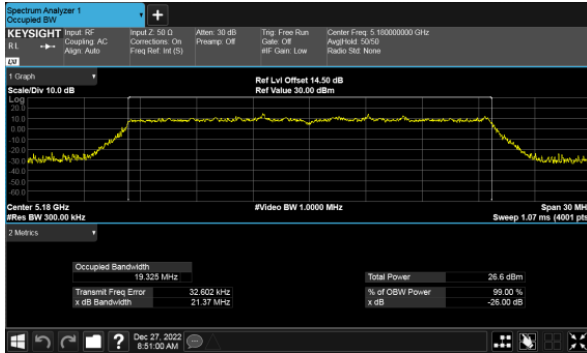

CH40

CH46

CH48

99% Bandwidth  
Beamforming, ANT A  
Modulation Type: 802.11ax HE80(30.6Mbps)  
CH42

99% Bandwidth  
Beamforming, ANT B  
Modulation Type: 802.11ax HE20(7.3Mbps)  
CH36

Modulation Type: 802.11ax HE40(14.6Mbps)  
CH38

CH40

CH46

CH48

99% Bandwidth  
Beamforming, ANT B  
Modulation Type: 802.11ax HE80(30.6Mbps)  
CH42

99% Bandwidth  
Beamforming, ANT C  
Modulation Type: 802.11ax HE20(7.3Mbps)  
CH36

Modulation Type: 802.11ax HE40(14.6Mbps)  
CH38