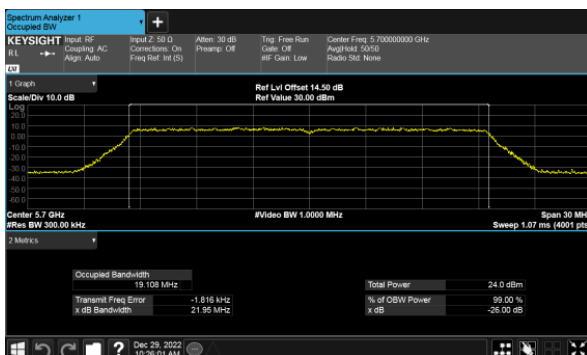

CH120

CH118

CH140

CH134

99% Bandwidth  
Beamforming, ANT A  
Modulation Type: 802.11ax HE80(30.6Mbps)  
CH106

CH122

99% Bandwidth  
Beamforming, ANT B  
Modulation Type: 802.11ax HE20(7.3Mbps)  
CH100

Modulation Type: 802.11ax HE40(14.6Mbps)  
CH102

CH120

CH118

CH140

CH134

99% Bandwidth  
Beamforming, ANT B  
Modulation Type: 802.11ax HE80(30.6Mbps)  
CH106

CH122

99% Bandwidth  
Beamforming, ANT C  
Modulation Type: 802.11ax HE20(7.3Mbps)  
CH100

Modulation Type: 802.11ax HE40(14.6Mbps)  
CH102