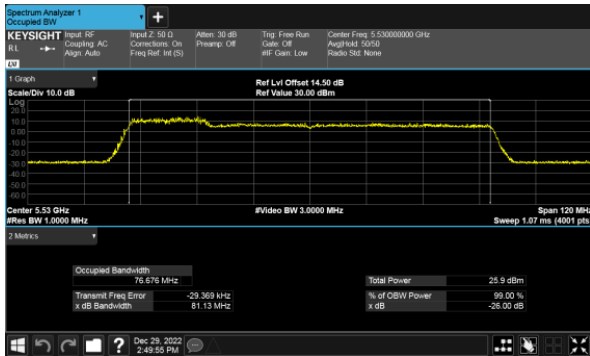

CH120

CH118

CH140

CH134

26dB Bandwidth  
Beamforming, ANT D  
Modulation Type: 802.11ax HE80(30.6Mbps)  
CH106

CH122

26dB Bandwidth  
Beamforming, ANT A  
Straddle Channel, Within 5150-5250MHz band  
Modulation Type: 802.11ax HE160 (61.3Mbps)  
CH50

Straddle Channel, Extends across 5250MHz band  
Modulation Type: 802.11ax HE160 (61.3Mbps)  
CH50

Modulation Type: 802.11ax HE160 (61.3Mbps)  
CH114

26dB Bandwidth  
Beamforming, ANT B  
Straddle Channel, Within 5150-5250MHz band  
Modulation Type: 802.11ax HE160 (61.3Mbps)  
CH50