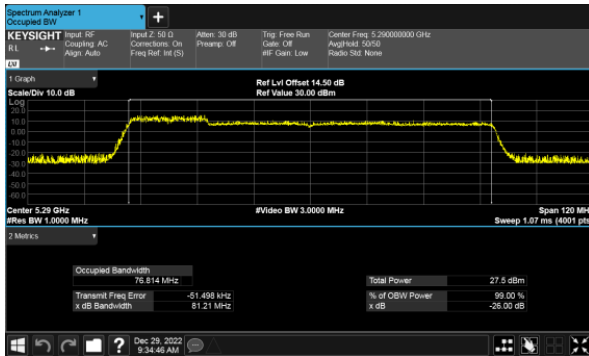

CH60

CH62

CH64

99% Bandwidth  
Beamforming, ANT B  
Modulation Type: 802.11ax HE80(30.6Mbps)  
CH58

99% Bandwidth  
Beamforming, ANT C  
Modulation Type: 802.11ax HE20(7.3Mbps)  
CH52

Modulation Type: 802.11ax HE40(14.6Mbps)  
CH54