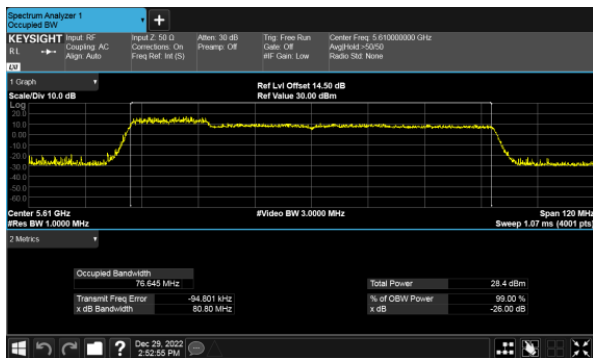

CH120

CH118

CH140

CH134

26dB Bandwidth  
Beamforming, ANT B  
Modulation Type: 802.11ax HE80(30.6Mbps)  
CH106

CH122

26dB Bandwidth  
Beamforming, ANT C  
Modulation Type: 802.11ax HE20(7.3Mbps)  
CH100

Modulation Type: 802.11ax HE40(14.6Mbps)  
CH102