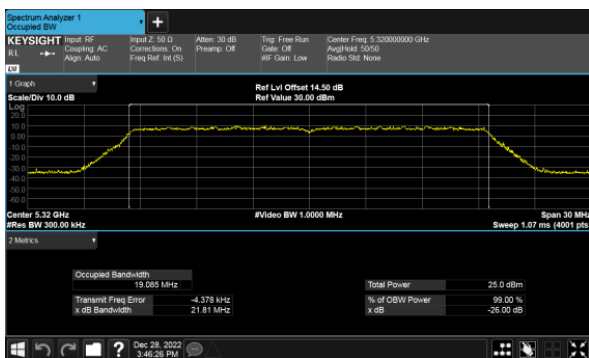

CH60

CH62

CH64

99% Bandwidth  
Beamforming, ANT B  
Modulation Type: 802.11ax HE80(30.6Mbps)  
CH58

99% Bandwidth  
Beamforming, ANT C  
Modulation Type: 802.11ax HE20(7.3Mbps)  
CH52

Modulation Type: 802.11ax HE40(14.6Mbps)  
CH54

CH60

CH62

CH64

99% Bandwidth  
Beamforming, ANT C  
Modulation Type: 802.11ax HE80(30.6Mbps)  
CH58

99% Bandwidth  
Beamforming, ANT D  
Modulation Type: 802.11ax HE20(7.3Mbps)  
CH52

Modulation Type: 802.11ax HE40(14.6Mbps)  
CH54