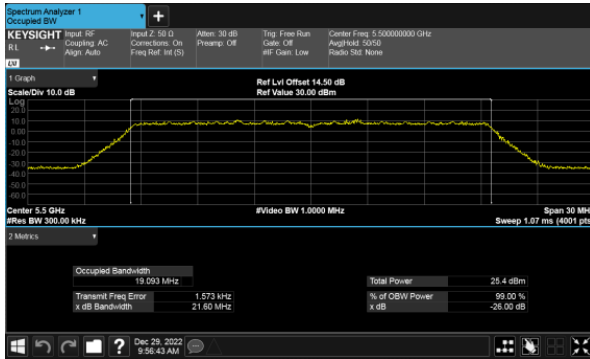

CH120

CH118

CH140

CH134

26dB Bandwidth  
Beamforming, ANT C  
Modulation Type: 802.11ax HE80(30.6Mbps)  
CH106

CH122

26dB Bandwidth  
Beamforming, ANT D  
Modulation Type: 802.11ax HE20(7.3Mbps)  
CH100

Modulation Type: 802.11ax HE40(14.6Mbps)  
CH102

CH120

CH118

CH140

CH134

26dB Bandwidth  
Beamforming, ANT D  
Modulation Type: 802.11ax HE80(30.6Mbps)  
CH106

CH122

26dB Bandwidth  
Beamforming, ANT A  
Straddle Channel, Within 5150-5250MHz band  
Modulation Type: 802.11ax HE160 (61.3Mbps)  
CH50