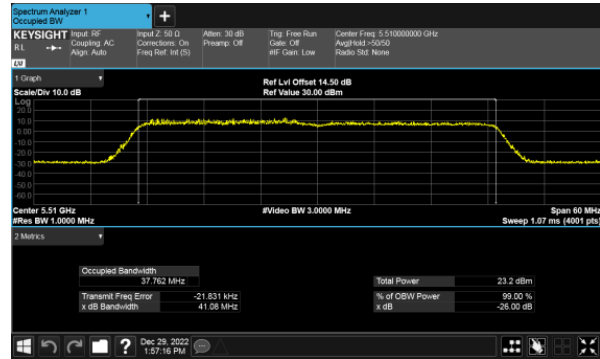

CH120

CH118

CH140

CH134

26dB Bandwidth  
Beamforming, ANT B  
Modulation Type: 802.11ax HE80(30.6Mbps)  
CH106

CH122

26dB Bandwidth  
Beamforming, ANT C  
Modulation Type: 802.11ax HE20(7.3Mbps)  
CH100

Modulation Type: 802.11ax HE40(14.6Mbps)  
CH102