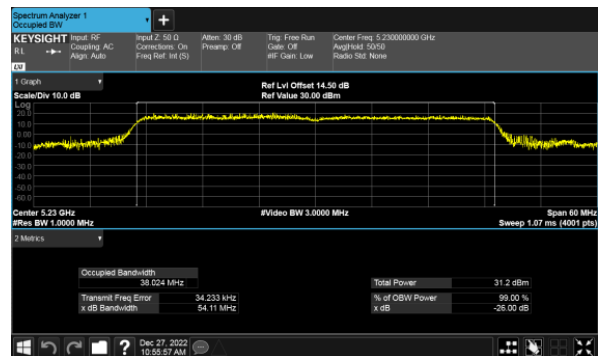

CH40

CH46

CH48

99% Bandwidth  
Beamforming, ANT C  
Modulation Type: 802.11ax HE80(30.6Mbps)  
CH42

99% Bandwidth  
Beamforming, ANT D  
Modulation Type: 802.11ax HE20(7.3Mbps)  
CH36

Modulation Type: 802.11ax HE40(14.6Mbps)  
CH38

CH40

CH46

CH48

99% Bandwidth  
Beamforming, ANT D  
Modulation Type: 802.11ax HE80(30.6Mbps)  
CH42

99% Bandwidth  
Beamforming, ANT A  
Modulation Type: 802.11ax HE20(7.3Mbps)  
CH52

Modulation Type: 802.11ax HE40(14.6Mbps)  
CH54