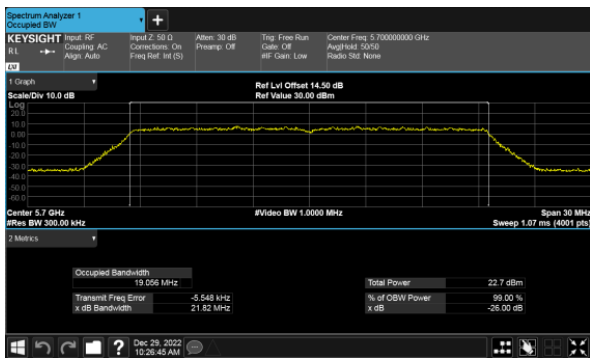

26dB Bandwidth
Beamforming, ANT C
Modulation Type: 802.11ax HE20(7.3Mbps)
CH100

Modulation Type: 802.11ax HE40(14.6Mbps)
CH102

CH120

CH118

CH140

CH134