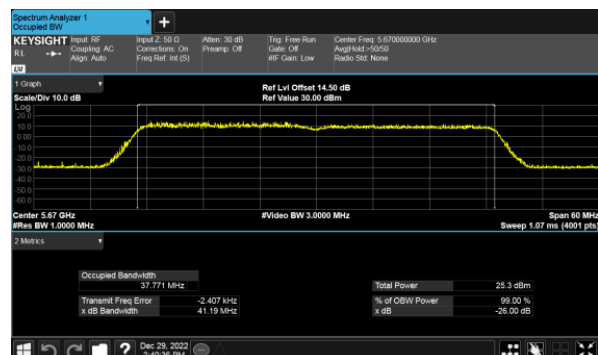

CH120

CH118

CH140

CH134

99% Bandwidth  
Beamforming, ANT D  
Modulation Type: 802.11ax HE80(30.6Mbps)  
CH106

CH122

99% Bandwidth  
Beamforming, ANT A  
Straddle Channel, Within 5150-5250MHz band  
Modulation Type: 802.11ax HE160 (61.3Mbps)  
CH50

Straddle Channel, Extends across 5250MHz band  
Modulation Type: 802.11ax HE160 (61.3Mbps)  
CH50

Modulation Type: 802.11ax HE160 (61.3Mbps)  
CH114