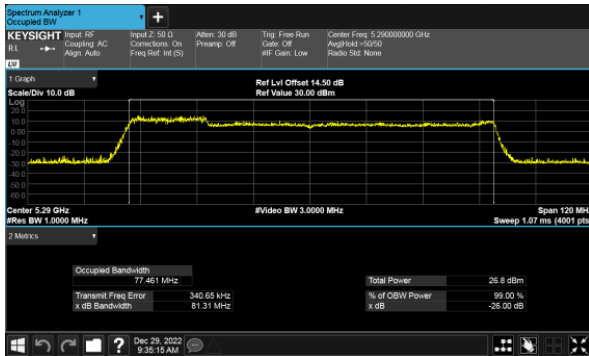

CH60

CH62

CH64

99% Bandwidth  
Beamforming, ANT C  
Modulation Type: 802.11ax HE80(30.6Mbps)  
CH58

99% Bandwidth  
Beamforming, ANT D  
Modulation Type: 802.11ax HE20(7.3Mbps)  
CH52

Modulation Type: 802.11ax HE40(14.6Mbps)  
CH54