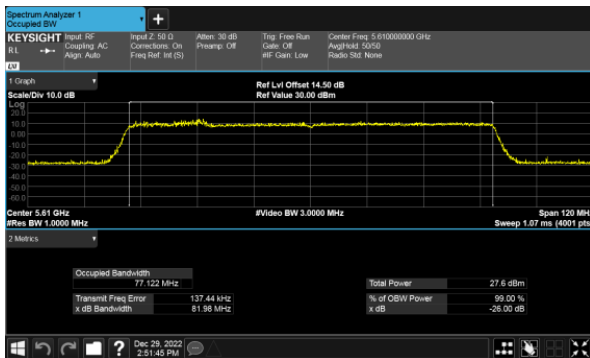

26dB Bandwidth  
Beamforming, ANT A  
Modulation Type: 802.11ax HE80(30.6Mbps)  
CH106

CH122

26dB Bandwidth  
Beamforming, ANT B  
Modulation Type: 802.11ax HE20(7.3Mbps)  
CH100

Modulation Type: 802.11ax HE40(14.6Mbps)  
CH102