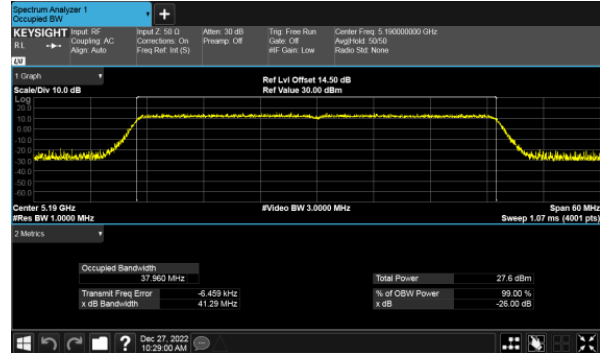

Modulation Type: 802.11ax HE40(14.6Mbps)  
CH142

Modulation Type: 802.11ax HE80(30.6Mbps)  
CH138

26dB Bandwidth  
Beamforming, ANT D  
Within 5470-5725MHz Band, Straddle Channel  
Modulation Type: 802.11ax HE20(7.3Mbps)  
CH144

Modulation Type: 802.11ax HE40(14.6Mbps)  
CH142

Modulation Type: 802.11ax HE80(30.6Mbps)  
CH138

99% Bandwidth  
Beamforming, ANT A  
Modulation Type: 802.11ax HE20(7.3Mbps)  
CH36

Modulation Type: 802.11ax HE40(14.6Mbps)  
CH38

CH40

CH46

CH48

99% Bandwidth  
Beamforming, ANT A  
Modulation Type: 802.11ax HE80(30.6Mbps)  
CH42

99% Bandwidth  
Beamforming, ANT B  
Modulation Type: 802.11ax HE20(7.3Mbps)  
CH36

Modulation Type: 802.11ax HE40(14.6Mbps)  
CH38