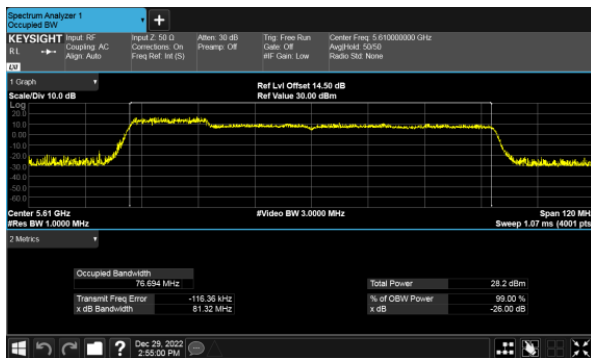

CH120

CH118

CH140

CH134

99% Bandwidth  
Beamforming, ANT D  
Modulation Type: 802.11ax HE80(30.6Mbps)  
CH106

CH122

99% Bandwidth  
Beamforming, ANT A  
Straddle Channel, Within 5150-5250MHz band  
Modulation Type: 802.11ax HE160 (61.3Mbps)  
CH50

Straddle Channel, Extends across 5250MHz band  
Modulation Type: 802.11ax HE160 (61.3Mbps)  
CH50

Modulation Type: 802.11ax HE160 (61.3Mbps)  
CH114