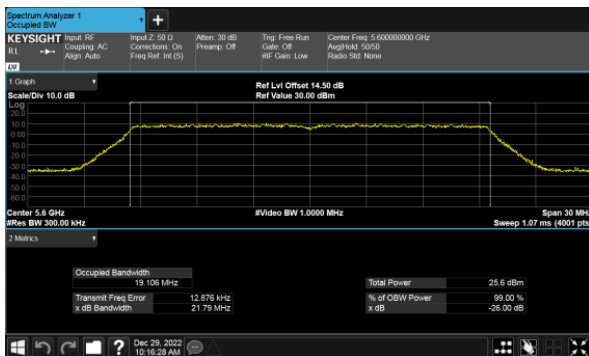

CH120

CH118

CH140

CH134

99% Bandwidth  
Beamforming, ANT B  
Modulation Type: 802.11ax HE80(30.6Mbps)  
CH106

CH122

99% Bandwidth  
Beamforming, ANT C  
Modulation Type: 802.11ax HE20(7.3Mbps)  
CH100

Modulation Type: 802.11ax HE40(14.6Mbps)  
CH102

CH120

CH118

CH140

CH134

99% Bandwidth  
Beamforming, ANT C  
Modulation Type: 802.11ax HE80(30.6Mbps)  
CH106

CH122

99% Bandwidth  
Beamforming, ANT D  
Modulation Type: 802.11ax HE20(7.3Mbps)  
CH100

Modulation Type: 802.11ax HE40(14.6Mbps)  
CH102