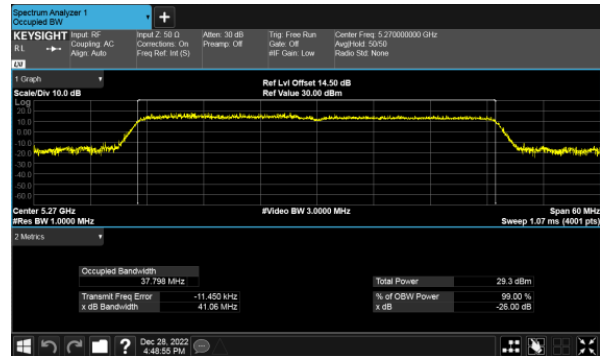

CH60

CH62

CH64

99% Bandwidth  
Beamforming, ANT A  
Modulation Type: 802.11ax HE80(30.6Mbps)  
CH58

99% Bandwidth  
Beamforming, ANT B  
Modulation Type: 802.11ax HE20(7.3Mbps)  
CH52

Modulation Type: 802.11ax HE40(14.6Mbps)  
CH54

CH60

CH62

CH64

99% Bandwidth  
Beamforming, ANT B  
Modulation Type: 802.11ax HE80(30.6Mbps)  
CH58

99% Bandwidth  
Beamforming, ANT C  
Modulation Type: 802.11ax HE20(7.3Mbps)  
CH52

Modulation Type: 802.11ax HE40(14.6Mbps)  
CH54