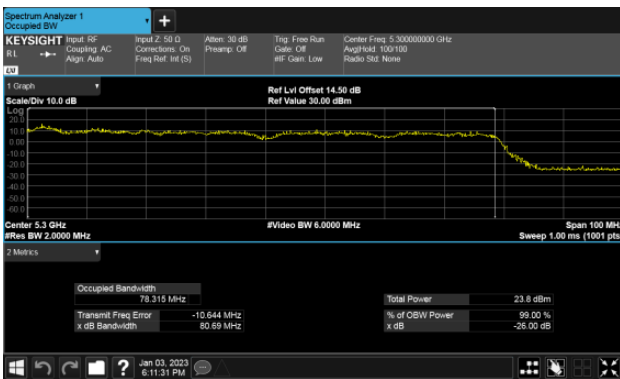

Straddle Channel, Extends across 5250MHz band  
Modulation Type: 802.11ax HE160 (61.3Mbps)  
CH50

Modulation Type: 802.11ax HE160 (61.3Mbps)  
CH114

26dB Bandwidth  
Beamforming, ANT B  
Straddle Channel, Within 5150-5250MHz band  
Modulation Type: 802.11ax HE160 (61.3Mbps)  
CH50

Straddle Channel, Extends across 5250MHz band  
Modulation Type: 802.11ax HE160 (61.3Mbps)  
CH50

Modulation Type: 802.11ax HE160 (61.3Mbps)  
CH114

26dB Bandwidth  
Beamforming, ANT C  
Straddle Channel, Within 5150-5250MHz band  
Modulation Type: 802.11ax HE160 (61.3Mbps)  
CH50

Straddle Channel, Extends across 5250MHz band  
Modulation Type: 802.11ax HE160 (61.3Mbps)  
CH50

Modulation Type: 802.11ax HE160 (61.3Mbps)  
CH114

26dB Bandwidth  
 Beamforming, ANT D  
 Straddle Channel, Within 5150-5250MHz band  
 Modulation Type: 802.11ax HE160 (61.3Mbps)  
 CH50