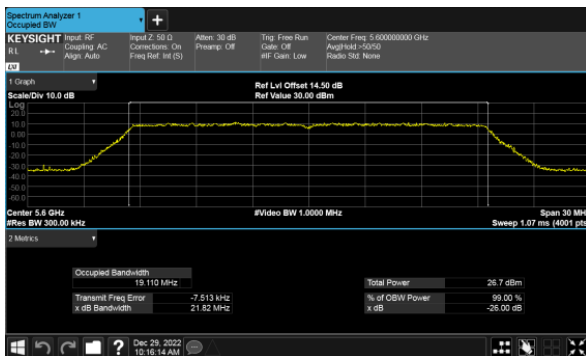

26dB Bandwidth  
Beamforming, ANT A  
Modulation Type: 802.11ax HE80(30.6Mbps)  
CH106

CH122

26dB Bandwidth  
Beamforming, ANT B  
Modulation Type: 802.11ax HE20(7.3Mbps)  
CH100

Modulation Type: 802.11ax HE40(14.6Mbps)  
CH102

CH120

CH118

CH140

CH134

26dB Bandwidth  
Beamforming, ANT B  
Modulation Type: 802.11ax HE80(30.6Mbps)  
CH106

CH122

26dB Bandwidth  
Beamforming, ANT C  
Modulation Type: 802.11ax HE20(7.3Mbps)  
CH100

Modulation Type: 802.11ax HE40(14.6Mbps)  
CH102