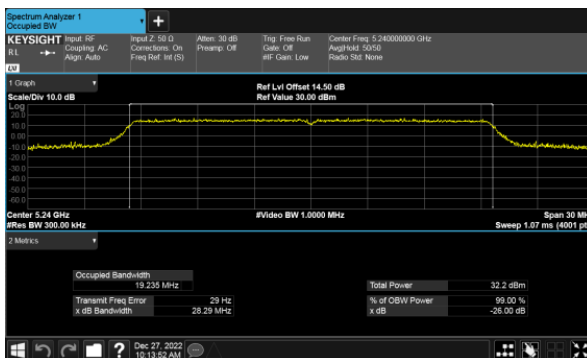

Modulation Type: 802.11ax HE40(14.6Mbps)  
CH142

Modulation Type: 802.11ax HE80(30.6Mbps)  
CH138

99% Bandwidth  
Beamforming, ANT A  
Modulation Type: 802.11ax HE20(7.3Mbps)  
CH36

Modulation Type: 802.11ax HE40(14.6Mbps)  
CH38

CH40

CH46

CH48

99% Bandwidth  
Beamforming, ANT A  
Modulation Type: 802.11ax HE80(30.6Mbps)  
CH42

99% Bandwidth  
Beamforming, ANT B  
Modulation Type: 802.11ax HE20(7.3Mbps)  
CH36

Modulation Type: 802.11ax HE40(14.6Mbps)  
CH38

CH40

CH46

CH48

99% Bandwidth  
Beamforming, ANT B  
Modulation Type: 802.11ax HE80(30.6Mbps)  
CH42

99% Bandwidth  
Beamforming, ANT C  
Modulation Type: 802.11ax HE20(7.3Mbps)  
CH36

Modulation Type: 802.11ax HE40(14.6Mbps)  
CH38