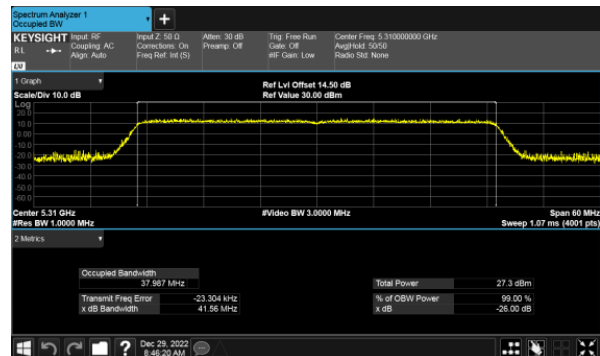

CH40

CH46

CH48

99% Bandwidth  
Beamforming, ANT D  
Modulation Type: 802.11ax HE80(30.6Mbps)  
CH42

99% Bandwidth  
Beamforming, ANT A  
Modulation Type: 802.11ax HE20(7.3Mbps)  
CH52

Modulation Type: 802.11ax HE40(14.6Mbps)  
CH54

CH60

CH62

CH64

99% Bandwidth  
Beamforming, ANT A  
Modulation Type: 802.11ax HE80(30.6Mbps)  
CH58

99% Bandwidth  
Beamforming, ANT B  
Modulation Type: 802.11ax HE20(7.3Mbps)  
CH52

Modulation Type: 802.11ax HE40(14.6Mbps)  
CH54