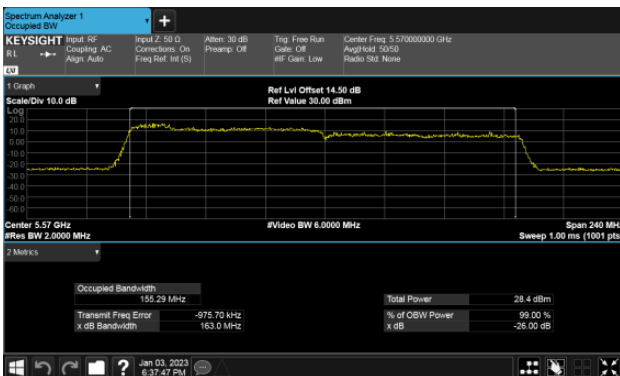

Straddle Channel, Extends across 5250MHz band  
Modulation Type: 802.11ax HE160 (61.3Mbps)  
CH50

Modulation Type: 802.11ax HE160 (61.3Mbps)  
CH114

26dB Bandwidth  
Beamforming, ANT B  
Straddle Channel, Within 5150-5250MHz band  
Modulation Type: 802.11ax HE160 (61.3Mbps)  
CH50

Straddle Channel, Extends across 5250MHz band  
Modulation Type: 802.11ax HE160 (61.3Mbps)  
CH50

Modulation Type: 802.11ax HE160 (61.3Mbps)  
CH114

26dB Bandwidth  
Beamforming, ANT C  
Straddle Channel, Within 5150-5250MHz band  
Modulation Type: 802.11ax HE160 (61.3Mbps)  
CH50

Straddle Channel, Extends across 5250MHz band  
Modulation Type: 802.11ax HE160 (61.3Mbps)  
CH50

Modulation Type: 802.11ax HE160 (61.3Mbps)  
CH114

26dB Bandwidth  
 Beamforming, ANT D  
 Straddle Channel, Within 5150-5250MHz band  
 Modulation Type: 802.11ax HE160 (61.3Mbps)  
 CH50