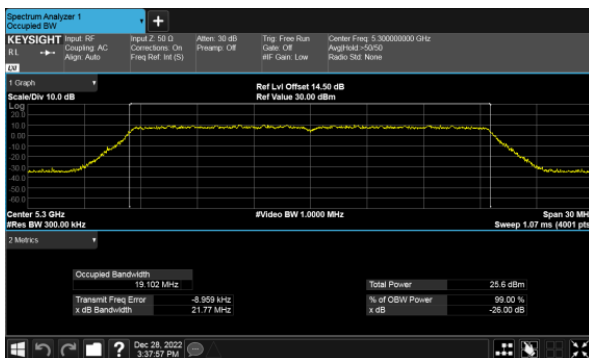

CH60

CH62

CH64

99% Bandwidth  
Beamforming, ANT A  
Modulation Type: 802.11ax HE80(30.6Mbps)  
CH58

99% Bandwidth  
Beamforming, ANT B  
Modulation Type: 802.11ax HE20(7.3Mbps)  
CH52

Modulation Type: 802.11ax HE40(14.6Mbps)  
CH54

CH60

CH62

CH64

99% Bandwidth  
Beamforming, ANT B  
Modulation Type: 802.11ax HE80(30.6Mbps)  
CH58

99% Bandwidth  
Beamforming, ANT C  
Modulation Type: 802.11ax HE20(7.3Mbps)  
CH52

Modulation Type: 802.11ax HE40(14.6Mbps)  
CH54