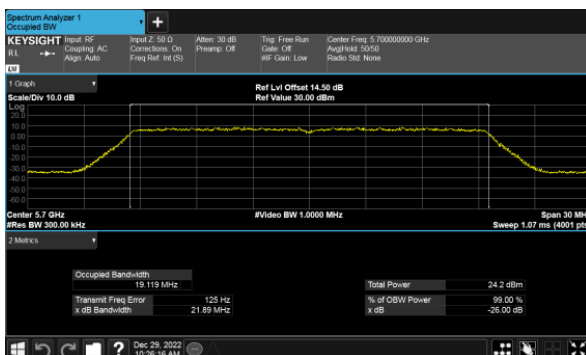

26dB Bandwidth  
Beamforming, ANT A  
Modulation Type: 802.11ax HE80(30.6Mbps)  
CH106

CH122

26dB Bandwidth  
Beamforming, ANT B  
Modulation Type: 802.11ax HE20(7.3Mbps)  
CH100

Modulation Type: 802.11ax HE40(14.6Mbps)  
CH102

CH120

CH118

CH140

CH134

26dB Bandwidth  
Beamforming, ANT B  
Modulation Type: 802.11ax HE80(30.6Mbps)  
CH106

CH122

26dB Bandwidth  
Beamforming, ANT C  
Modulation Type: 802.11ax HE20(7.3Mbps)  
CH100

Modulation Type: 802.11ax HE40(14.6Mbps)  
CH102