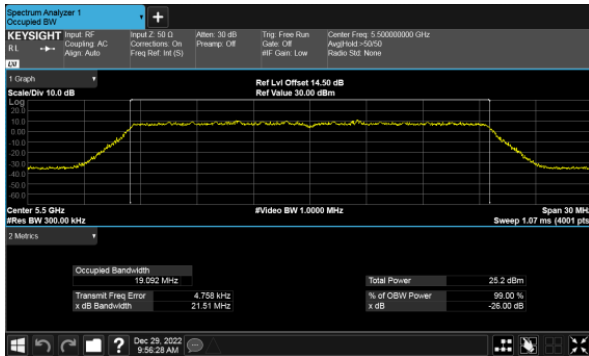

CH120

CH118

CH140

CH134

99% Bandwidth  
Beamforming, ANT B  
Modulation Type: 802.11ax HE80(30.6Mbps)  
CH106

CH122

99% Bandwidth  
Beamforming, ANT C  
Modulation Type: 802.11ax HE20(7.3Mbps)  
CH100

Modulation Type: 802.11ax HE40(14.6Mbps)  
CH102

CH120

CH118

CH140

CH134

99% Bandwidth  
Beamforming, ANT C  
Modulation Type: 802.11ax HE80(30.6Mbps)  
CH106

CH122

99% Bandwidth  
Beamforming, ANT D  
Modulation Type: 802.11ax HE20(7.3Mbps)  
CH100

Modulation Type: 802.11ax HE40(14.6Mbps)  
CH102

CH120

CH118

CH140

CH134

99% Bandwidth  
Beamforming, ANT D  
Modulation Type: 802.11ax HE80(30.6Mbps)  
CH106

CH122

99% Bandwidth  
Beamforming, ANT A  
Straddle Channel, Within 5150-5250MHz band  
Modulation Type: 802.11ax HE160 (61.3Mbps)  
CH50