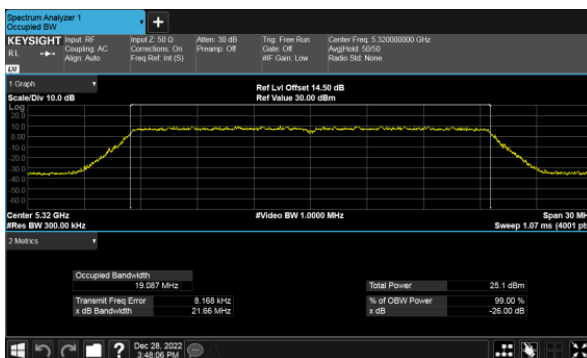

CH60

CH62

CH64

99% Bandwidth  
Beamforming, ANT B  
Modulation Type: 802.11ax HE80(30.6Mbps)  
CH58

99% Bandwidth  
Beamforming, ANT C  
Modulation Type: 802.11ax HE20(7.3Mbps)  
CH52

Modulation Type: 802.11ax HE40(14.6Mbps)  
CH54

CH60

CH62

CH64

99% Bandwidth  
Beamforming, ANT C  
Modulation Type: 802.11ax HE80(30.6Mbps)  
CH58

99% Bandwidth  
Beamforming, ANT D  
Modulation Type: 802.11ax HE20(7.3Mbps)  
CH52

Modulation Type: 802.11ax HE40(14.6Mbps)  
CH54

CH60

CH62

CH64

99% Bandwidth  
Beamforming, ANT D  
Modulation Type: 802.11ax HE80(30.6Mbps)  
CH58

99% Bandwidth  
Beamforming, ANT A  
Modulation Type: 802.11ax HE20(7.3Mbps)  
CH100

Modulation Type: 802.11ax HE40(14.6Mbps)  
CH102