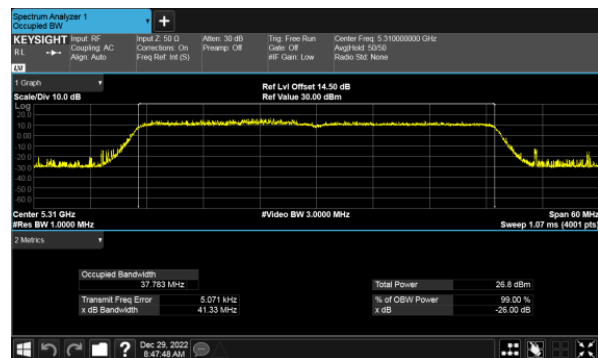

99% Bandwidth
Beamforming, ANT D
Modulation Type: 802.11ax HE20(7.3Mbps)
CH52

Modulation Type: 802.11ax HE40(14.6Mbps)
CH54

CH60

CH62

CH64