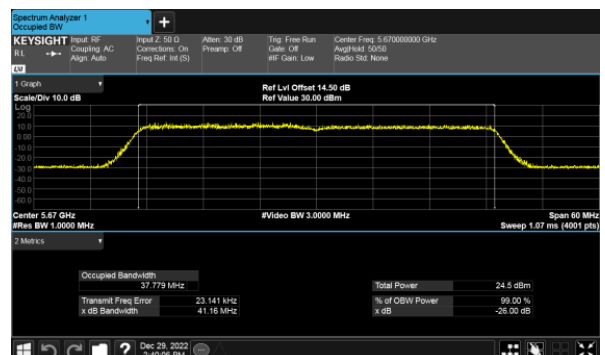

CH120

CH118

CH140

CH134

99% Bandwidth  
Beamforming, ANT B  
Modulation Type: 802.11ax HE80(30.6Mbps)  
CH106

CH122

99% Bandwidth  
Beamforming, ANT C  
Modulation Type: 802.11ax HE20(7.3Mbps)  
CH100

Modulation Type: 802.11ax HE40(14.6Mbps)  
CH102

CH120

CH118

CH140

CH134

99% Bandwidth  
Beamforming, ANT C  
Modulation Type: 802.11ax HE80(30.6Mbps)  
CH106

CH122

99% Bandwidth  
Beamforming, ANT D  
Modulation Type: 802.11ax HE20(7.3Mbps)  
CH100

Modulation Type: 802.11ax HE40(14.6Mbps)  
CH102

CH120

CH118

CH140

CH134

99% Bandwidth  
Beamforming, ANT D  
Modulation Type: 802.11ax HE80(30.6Mbps)  
CH106

CH122

99% Bandwidth  
Beamforming, ANT A  
Straddle Channel, Within 5150-5250MHz band  
Modulation Type: 802.11ax HE160 (61.3Mbps)  
CH50