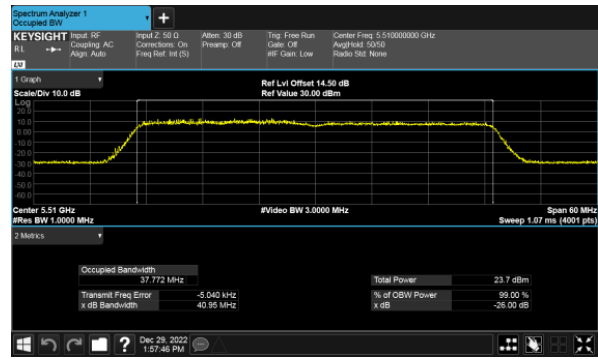

CH120

CH118

CH140

CH134

26dB Bandwidth  
Beamforming, ANT C  
Modulation Type: 802.11ax HE80(30.6Mbps)  
CH106

CH122

26dB Bandwidth  
Beamforming, ANT D  
Modulation Type: 802.11ax HE20(7.3Mbps)  
CH100

Modulation Type: 802.11ax HE40(14.6Mbps)  
CH102