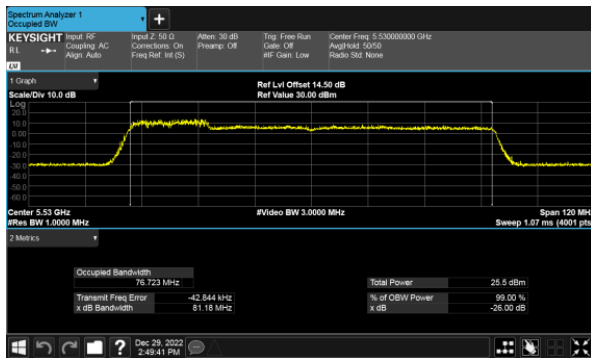

CH120

CH118

CH140

CH134

99% Bandwidth  
Beamforming, ANT D  
Modulation Type: 802.11ax HE80(30.6Mbps)  
CH106

CH122

99% Bandwidth  
Beamforming, ANT A  
Straddle Channel, Within 5150-5250MHz band  
Modulation Type: 802.11ax HE160 (61.3Mbps)  
CH50

Straddle Channel, Extends across 5250MHz band  
Modulation Type: 802.11ax HE160 (61.3Mbps)  
CH50

Modulation Type: 802.11ax HE160 (61.3Mbps)  
CH114