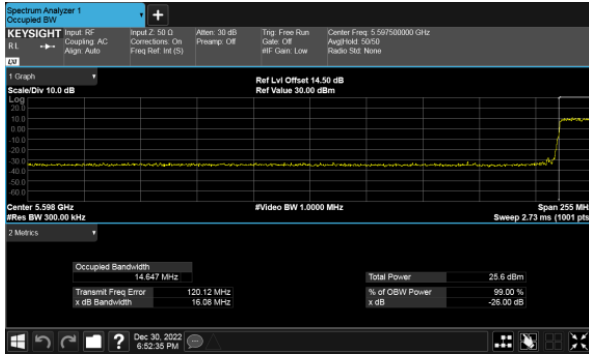

Straddle Channel, Extends across 5250MHz band  
 Modulation Type: 802.11ax HE160 (61.3Mbps)  
 CH50

Modulation Type: 802.11ax HE160 (61.3Mbps)  
 CH114

26dB Bandwidth  
Beamforming, ANT A  
Within 5470-5725MHz Band, Straddle Channel  
Modulation Type: 802.11ax HE20(7.3Mbps)  
CH144

Modulation Type: 802.11ax HE40(14.6Mbps)  
CH142

Modulation Type: 802.11ax HE80(30.6Mbps)  
CH138

26dB Bandwidth  
Beamforming, ANT B  
Within 5470-5725MHz Band, Straddle Channel  
Modulation Type: 802.11ax HE20(7.3Mbps)  
CH144

Modulation Type: 802.11ax HE40(14.6Mbps)  
CH142

Modulation Type: 802.11ax HE80(30.6Mbps)  
CH138

26dB Bandwidth  
Beamforming, ANT C  
Within 5470-5725MHz Band, Straddle Channel  
Modulation Type: 802.11ax HE20(7.3Mbps)  
CH144