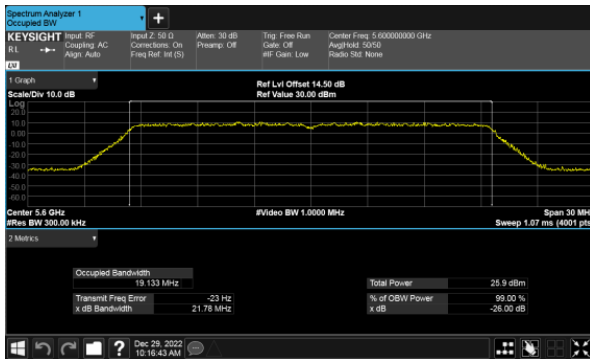

26dB Bandwidth
Beamforming, ANT C
Modulation Type: 802.11ax HE20(7.3Mbps)
CH100

Modulation Type: 802.11ax HE40(14.6Mbps)
CH102

CH120

CH118

CH140

CH134