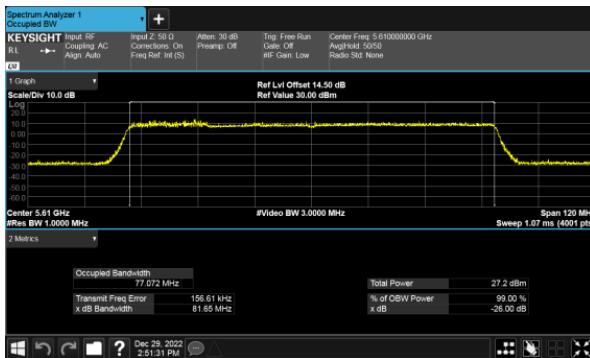

CH120

CH118

CH140

CH134

99% Bandwidth  
Beamforming, ANT A  
Modulation Type: 802.11ax HE80(30.6Mbps)  
CH106

CH122

99% Bandwidth  
Beamforming, ANT B  
Modulation Type: 802.11ax HE20(7.3Mbps)  
CH100

Modulation Type: 802.11ax HE40(14.6Mbps)  
CH102

CH120

CH118

CH140

CH134

99% Bandwidth  
Beamforming, ANT B  
Modulation Type: 802.11ax HE80(30.6Mbps)  
CH106

CH122

99% Bandwidth  
Beamforming, ANT C  
Modulation Type: 802.11ax HE20(7.3Mbps)  
CH100

Modulation Type: 802.11ax HE40(14.6Mbps)  
CH102