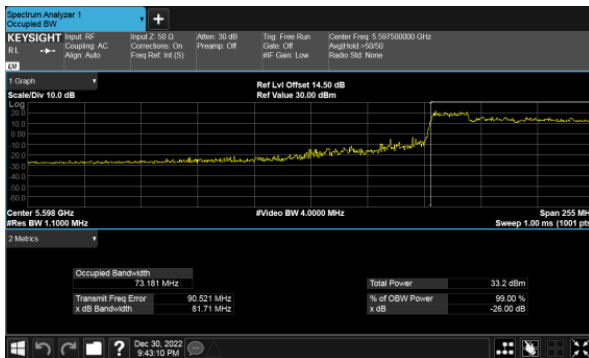

Straddle Channel, Extends across 5250MHz band  
 Modulation Type: 802.11ax HE160 (61.3Mbps)  
 CH50

Modulation Type: 802.11ax HE160 (61.3Mbps)  
 CH114

26dB Bandwidth  
Beamforming, ANT A  
Within 5470-5725MHz Band, Straddle Channel  
Modulation Type: 802.11ax HE20(7.3Mbps)  
CH144

Modulation Type: 802.11ax HE40(14.6Mbps)  
CH142

Modulation Type: 802.11ax HE80(30.6Mbps)  
CH138

26dB Bandwidth  
Beamforming, ANT B  
Within 5470-5725MHz Band, Straddle Channel  
Modulation Type: 802.11ax HE20(7.3Mbps)  
CH144

Modulation Type: 802.11ax HE40(14.6Mbps)  
CH142

Modulation Type: 802.11ax HE80(30.6Mbps)  
CH138

26dB Bandwidth  
Beamforming, ANT C  
Within 5470-5725MHz Band, Straddle Channel  
Modulation Type: 802.11ax HE20(7.3Mbps)  
CH144