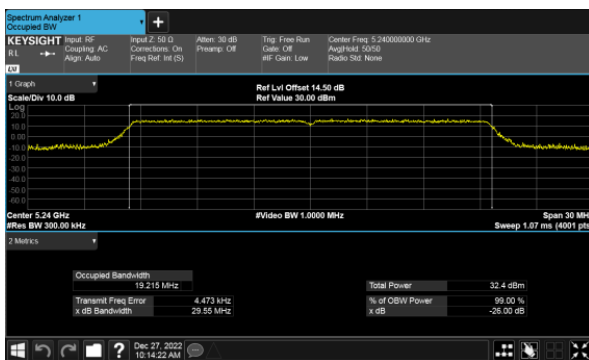

CH40

CH46

CH48

99% Bandwidth  
Beamforming, ANT B  
Modulation Type: 802.11ax HE80(30.6Mbps)  
CH42

99% Bandwidth  
Beamforming, ANT C  
Modulation Type: 802.11ax HE20(7.3Mbps)  
CH36

Modulation Type: 802.11ax HE40(14.6Mbps)  
CH38

CH40

CH46

CH48

99% Bandwidth  
Beamforming, ANT C  
Modulation Type: 802.11ax HE80(30.6Mbps)  
CH42

99% Bandwidth  
Beamforming, ANT D  
Modulation Type: 802.11ax HE20(7.3Mbps)  
CH36

Modulation Type: 802.11ax HE40(14.6Mbps)  
CH38