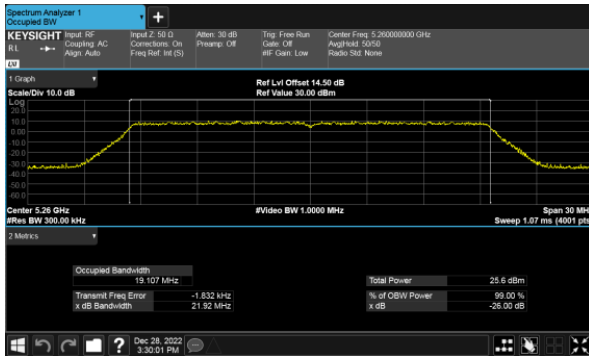

CH60

CH62

CH64

99% Bandwidth  
Beamforming, ANT A  
Modulation Type: 802.11ax HE80(30.6Mbps)  
CH58

99% Bandwidth  
Beamforming, ANT B  
Modulation Type: 802.11ax HE20(7.3Mbps)  
CH52

Modulation Type: 802.11ax HE40(14.6Mbps)  
CH54

CH60

CH62

CH64

99% Bandwidth  
Beamforming, ANT B  
Modulation Type: 802.11ax HE80(30.6Mbps)  
CH58

99% Bandwidth  
Beamforming, ANT C  
Modulation Type: 802.11ax HE20(7.3Mbps)  
CH52

Modulation Type: 802.11ax HE40(14.6Mbps)  
CH54