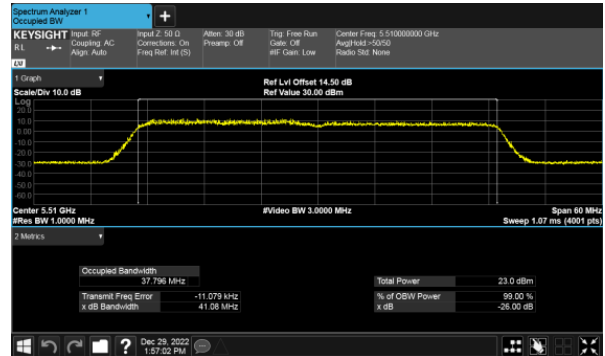

CH120

CH118

CH140

CH134

99% Bandwidth  
Beamforming, ANT A  
Modulation Type: 802.11ax HE80(30.6Mbps)  
CH106

CH122

99% Bandwidth  
Beamforming, ANT B  
Modulation Type: 802.11ax HE20(7.3Mbps)  
CH100

Modulation Type: 802.11ax HE40(14.6Mbps)  
CH102

CH120

CH118

CH140

CH134

99% Bandwidth  
Beamforming, ANT B  
Modulation Type: 802.11ax HE80(30.6Mbps)  
CH106

CH122

99% Bandwidth  
Beamforming, ANT C  
Modulation Type: 802.11ax HE20(7.3Mbps)  
CH100

Modulation Type: 802.11ax HE40(14.6Mbps)  
CH102

CH120

CH118

CH140

CH134

99% Bandwidth  
Beamforming, ANT C  
Modulation Type: 802.11ax HE80(30.6Mbps)  
CH106

CH122

99% Bandwidth  
Beamforming, ANT D  
Modulation Type: 802.11ax HE20(7.3Mbps)  
CH100

Modulation Type: 802.11ax HE40(14.6Mbps)  
CH102