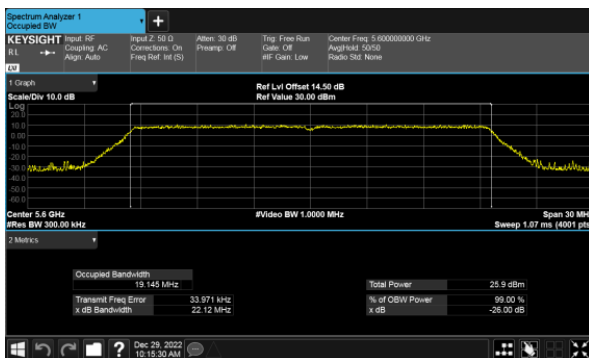

99% Bandwidth
Beamforming, ANT A
Modulation Type: 802.11ax HE20(7.3Mbps)
CH100

Modulation Type: 802.11ax HE40(14.6Mbps)
CH102

CH120

CH118

CH140

CH134