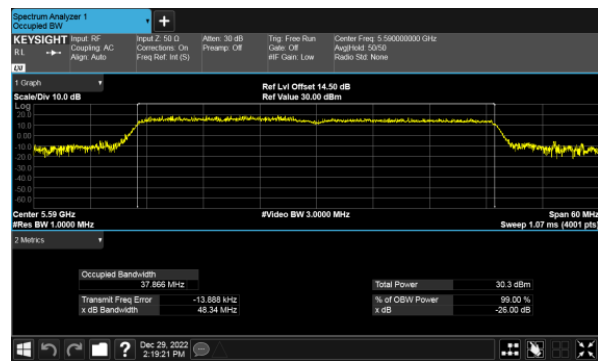

CH120

CH118

CH140

CH134

26dB Bandwidth  
Beamforming, ANT C  
Modulation Type: 802.11ax HE80(30.6Mbps)  
CH106

CH122

26dB Bandwidth  
Beamforming, ANT D  
Modulation Type: 802.11ax HE20(7.3Mbps)  
CH100

Modulation Type: 802.11ax HE40(14.6Mbps)  
CH102

CH120

CH118

CH140

CH134

26dB Bandwidth  
Beamforming, ANT D  
Modulation Type: 802.11ax HE80(30.6Mbps)  
CH106

CH122

26dB Bandwidth  
Beamforming, ANT A  
Straddle Channel, Within 5150-5250MHz band  
Modulation Type: 802.11ax HE160 (61.3Mbps)  
CH50