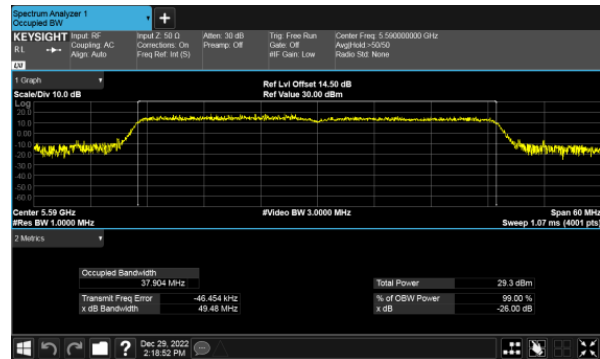

26dB Bandwidth
Beamforming, ANT C
Modulation Type: 802.11ax HE20(7.3Mbps)
CH100

Modulation Type: 802.11ax HE40(14.6Mbps)
CH102

CH120

CH118

CH140

CH134