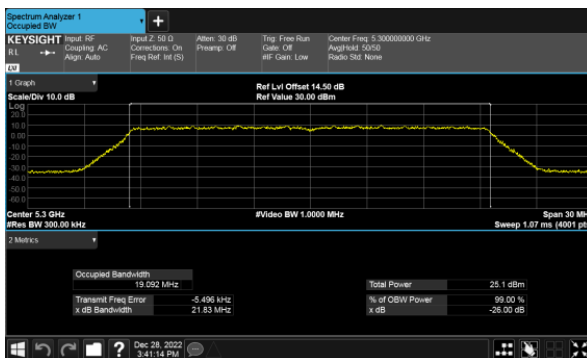

CH60

CH62

CH64

99% Bandwidth  
Beamforming, ANT B  
Modulation Type: 802.11ax HE80(30.6Mbps)  
CH58

99% Bandwidth  
Beamforming, ANT C  
Modulation Type: 802.11ax HE20(7.3Mbps)  
CH52

Modulation Type: 802.11ax HE40(14.6Mbps)  
CH54

CH60

CH62

CH64

99% Bandwidth  
Beamforming, ANT C  
Modulation Type: 802.11ax HE80(30.6Mbps)  
CH58

99% Bandwidth  
Beamforming, ANT D  
Modulation Type: 802.11ax HE20(7.3Mbps)  
CH52

Modulation Type: 802.11ax HE40(14.6Mbps)  
CH54

CH60

CH62

CH64

99% Bandwidth  
Beamforming, ANT D  
Modulation Type: 802.11ax HE80(30.6Mbps)  
CH58

99% Bandwidth  
Beamforming, ANT A  
Modulation Type: 802.11ax HE20(7.3Mbps)  
CH100

Modulation Type: 802.11ax HE40(14.6Mbps)  
CH102