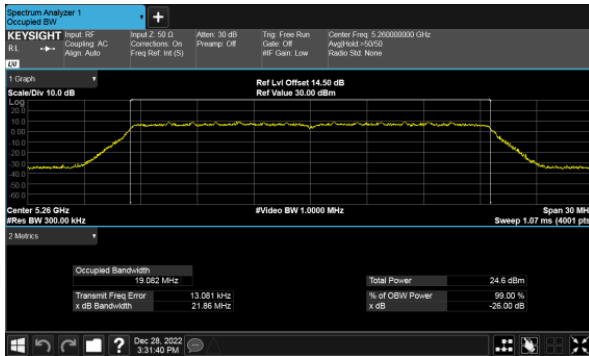

CH60

CH62

CH64

99% Bandwidth  
Beamforming, ANT B  
Modulation Type: 802.11ax HE80(30.6Mbps)  
CH58

99% Bandwidth  
Beamforming, ANT C  
Modulation Type: 802.11ax HE20(7.3Mbps)  
CH52

Modulation Type: 802.11ax HE40(14.6Mbps)  
CH54

CH60

CH62

CH64

99% Bandwidth  
Beamforming, ANT C  
Modulation Type: 802.11ax HE80(30.6Mbps)  
CH58

99% Bandwidth  
Beamforming, ANT D  
Modulation Type: 802.11ax HE20(7.3Mbps)  
CH52

Modulation Type: 802.11ax HE40(14.6Mbps)  
CH54