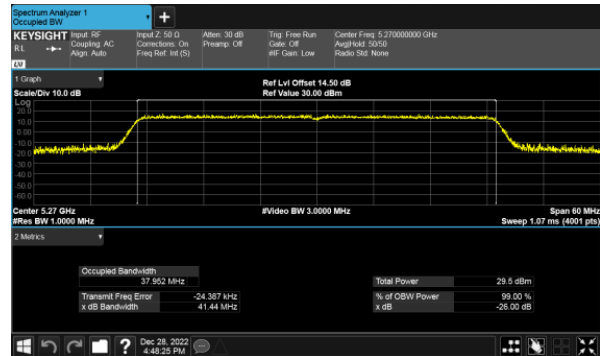

CH40

CH46

CH48

99% Bandwidth  
Beamforming, ANT D  
Modulation Type: 802.11ax HE80(30.6Mbps)  
CH42

99% Bandwidth  
Beamforming, ANT A  
Modulation Type: 802.11ax HE20(7.3Mbps)  
CH52

Modulation Type: 802.11ax HE40(14.6Mbps)  
CH54

CH60

CH62

CH64

99% Bandwidth  
Beamforming, ANT A  
Modulation Type: 802.11ax HE80(30.6Mbps)  
CH58

99% Bandwidth  
Beamforming, ANT B  
Modulation Type: 802.11ax HE20(7.3Mbps)  
CH52

Modulation Type: 802.11ax HE40(14.6Mbps)  
CH54