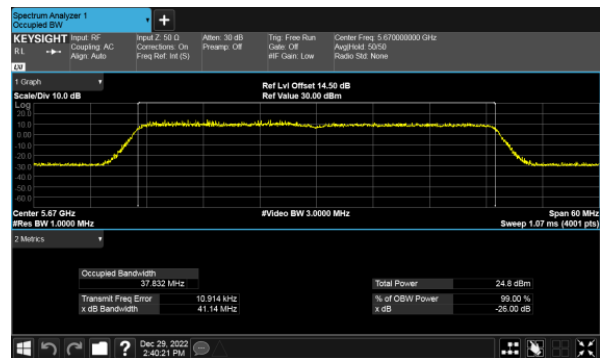

CH120

CH118

CH140

CH134

26dB Bandwidth  
Beamforming, ANT C  
Modulation Type: 802.11ax HE80(30.6Mbps)  
CH106

CH122

26dB Bandwidth  
Beamforming, ANT D  
Modulation Type: 802.11ax HE20(7.3Mbps)  
CH100

Modulation Type: 802.11ax HE40(14.6Mbps)  
CH102

CH120

CH118

CH140

CH134

26dB Bandwidth  
Beamforming, ANT D  
Modulation Type: 802.11ax HE80(30.6Mbps)  
CH106

CH122

26dB Bandwidth  
Beamforming, ANT A  
Straddle Channel, Within 5150-5250MHz band  
Modulation Type: 802.11ax HE160 (61.3Mbps)  
CH50