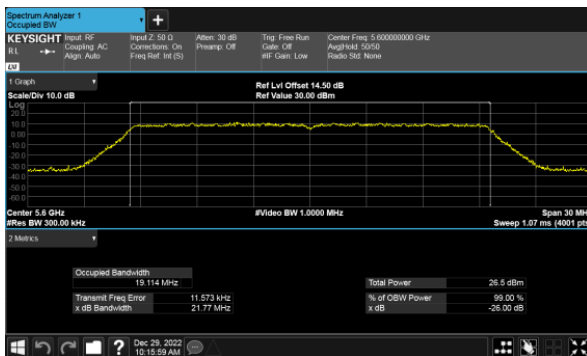

CH120

CH118

CH140

CH134

99% Bandwidth  
Beamforming, ANT A  
Modulation Type: 802.11ax HE80(30.6Mbps)  
CH106

CH122

99% Bandwidth  
Beamforming, ANT B  
Modulation Type: 802.11ax HE20(7.3Mbps)  
CH100

Modulation Type: 802.11ax HE40(14.6Mbps)  
CH102

CH120

CH118

CH140

CH134

99% Bandwidth  
Beamforming, ANT B  
Modulation Type: 802.11ax HE80(30.6Mbps)  
CH106

CH122

99% Bandwidth  
Beamforming, ANT C  
Modulation Type: 802.11ax HE20(7.3Mbps)  
CH100

Modulation Type: 802.11ax HE40(14.6Mbps)  
CH102