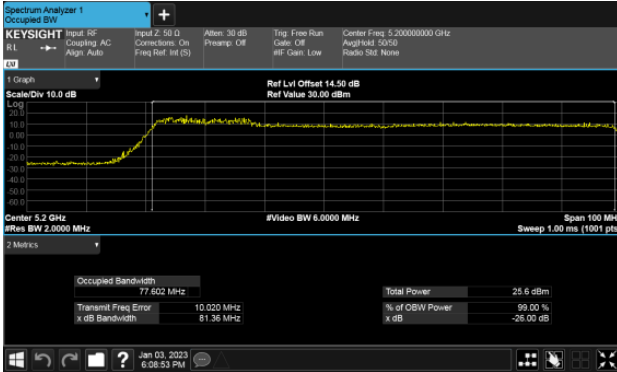

CH120

CH118

CH140

CH134

99% Bandwidth  
Beamforming, ANT D  
Modulation Type: 802.11ax HE80(30.6Mbps)  
CH106

CH122

99% Bandwidth  
Beamforming, ANT A  
Straddle Channel, Within 5150-5250MHz band  
Modulation Type: 802.11ax HE160 (61.3Mbps)  
CH50

Straddle Channel, Extends across 5250MHz band  
Modulation Type: 802.11ax HE160 (61.3Mbps)  
CH50

Modulation Type: 802.11ax HE160 (61.3Mbps)  
CH114