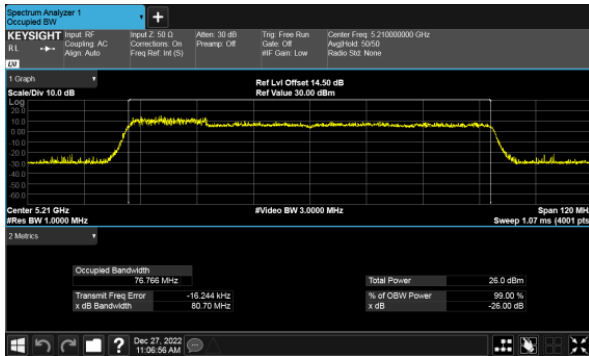

CH40

CH46

CH48

99% Bandwidth  
Beamforming, ANT D  
Modulation Type: 802.11ax HE80(30.6Mbps)  
CH42

99% Bandwidth  
Beamforming, ANT A  
Modulation Type: 802.11ax HE20(7.3Mbps)  
CH52

Modulation Type: 802.11ax HE40(14.6Mbps)  
CH54

CH60

CH62

CH64

99% Bandwidth  
Beamforming, ANT A  
Modulation Type: 802.11ax HE80(30.6Mbps)  
CH58

99% Bandwidth  
Beamforming, ANT B  
Modulation Type: 802.11ax HE20(7.3Mbps)  
CH52

Modulation Type: 802.11ax HE40(14.6Mbps)  
CH54