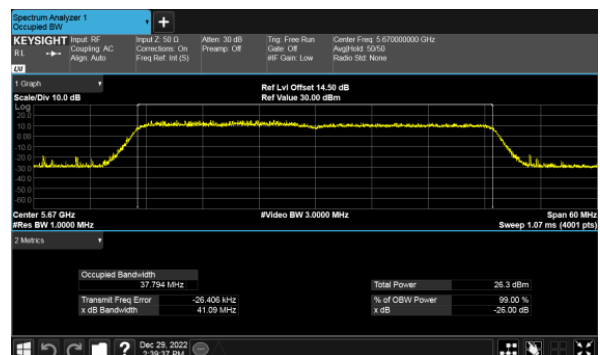

CH120

CH118

CH140

CH134

99% Bandwidth  
Beamforming, ANT A  
Modulation Type: 802.11ax HE80(30.6Mbps)  
CH106

CH122

99% Bandwidth  
Beamforming, ANT B  
Modulation Type: 802.11ax HE20(7.3Mbps)  
CH100

Modulation Type: 802.11ax HE40(14.6Mbps)  
CH102

CH120

CH118

CH140

CH134

99% Bandwidth  
Beamforming, ANT B  
Modulation Type: 802.11ax HE80(30.6Mbps)  
CH106

CH122

99% Bandwidth  
Beamforming, ANT C  
Modulation Type: 802.11ax HE20(7.3Mbps)  
CH100

Modulation Type: 802.11ax HE40(14.6Mbps)  
CH102

CH120

CH118

CH140

CH134

99% Bandwidth  
Beamforming, ANT C  
Modulation Type: 802.11ax HE80(30.6Mbps)  
CH106

CH122

99% Bandwidth  
Beamforming, ANT D  
Modulation Type: 802.11ax HE20(7.3Mbps)  
CH100

Modulation Type: 802.11ax HE40(14.6Mbps)  
CH102