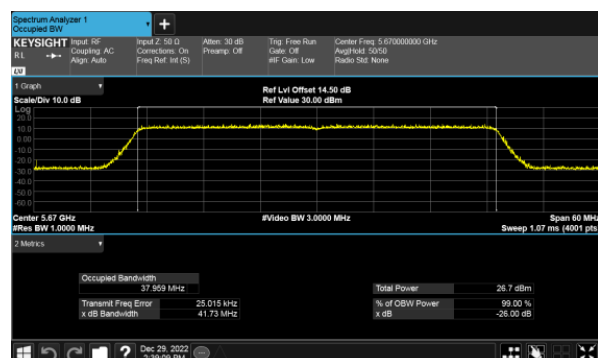

CH120

CH118

CH140

CH134

99% Bandwidth  
Beamforming, ANT A  
Modulation Type: 802.11ax HE80(30.6Mbps)  
CH106

CH122

99% Bandwidth  
Beamforming, ANT B  
Modulation Type: 802.11ax HE20(7.3Mbps)  
CH100

Modulation Type: 802.11ax HE40(14.6Mbps)  
CH102

CH120

CH118

CH140

CH134

99% Bandwidth  
Beamforming, ANT B  
Modulation Type: 802.11ax HE80(30.6Mbps)  
CH106

CH122

99% Bandwidth  
Beamforming, ANT C  
Modulation Type: 802.11ax HE20(7.3Mbps)  
CH100

Modulation Type: 802.11ax HE40(14.6Mbps)  
CH102