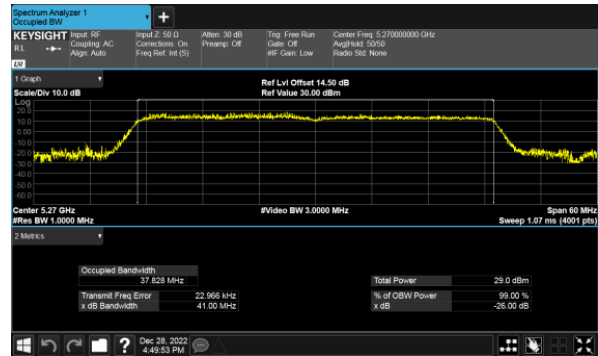

CH60

CH62

CH64

99% Bandwidth  
Beamforming, ANT C  
Modulation Type: 802.11ax HE80(30.6Mbps)  
CH58

99% Bandwidth  
Beamforming, ANT D  
Modulation Type: 802.11ax HE20(7.3Mbps)  
CH52

Modulation Type: 802.11ax HE40(14.6Mbps)  
CH54

CH60

CH62

CH64

99% Bandwidth  
Beamforming, ANT D  
Modulation Type: 802.11ax HE80(30.6Mbps)  
CH58

99% Bandwidth  
Beamforming, ANT A  
Modulation Type: 802.11ax HE20(7.3Mbps)  
CH100

Modulation Type: 802.11ax HE40(14.6Mbps)  
CH102