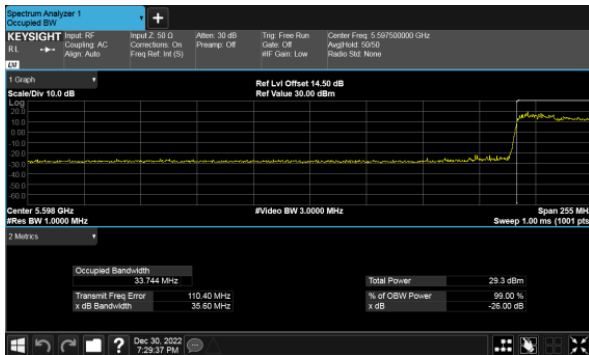

Modulation Type: 802.11ax HE40(14.6Mbps)  
CH142

Modulation Type: 802.11ax HE80(30.6Mbps)  
CH138

26dB Bandwidth  
Beamforming, ANT C  
Within 5470-5725MHz Band, Straddle Channel  
Modulation Type: 802.11ax HE20(7.3Mbps)  
CH144

Modulation Type: 802.11ax HE40(14.6Mbps)  
CH142

Modulation Type: 802.11ax HE80(30.6Mbps)  
CH138

26dB Bandwidth  
Beamforming, ANT D  
Within 5470-5725MHz Band, Straddle Channel  
Modulation Type: 802.11ax HE20(7.3Mbps)  
CH144

Modulation Type: 802.11ax HE40(14.6Mbps)  
CH142

Modulation Type: 802.11ax HE80(30.6Mbps)  
CH138

99% Bandwidth  
Beamforming, ANT A  
Modulation Type: 802.11ax HE20(7.3Mbps)  
CH36

Modulation Type: 802.11ax HE40(14.6Mbps)  
CH38