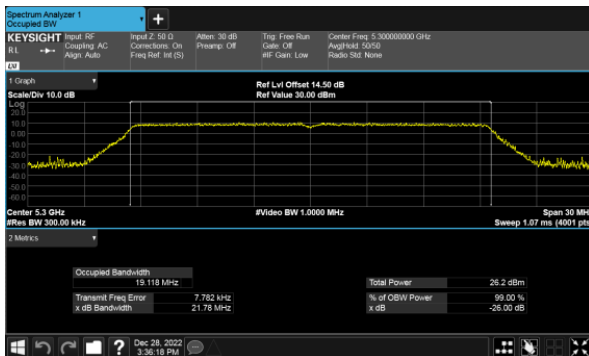

CH40

CH46

CH48

99% Bandwidth  
Beamforming, ANT D  
Modulation Type: 802.11ax HE80(30.6Mbps)  
CH42

99% Bandwidth  
Beamforming, ANT A  
Modulation Type: 802.11ax HE20(7.3Mbps)  
CH52

Modulation Type: 802.11ax HE40(14.6Mbps)  
CH54

CH60

CH62

CH64

99% Bandwidth  
Beamforming, ANT A  
Modulation Type: 802.11ax HE80(30.6Mbps)  
CH58

99% Bandwidth  
Beamforming, ANT B  
Modulation Type: 802.11ax HE20(7.3Mbps)  
CH52

Modulation Type: 802.11ax HE40(14.6Mbps)  
CH54