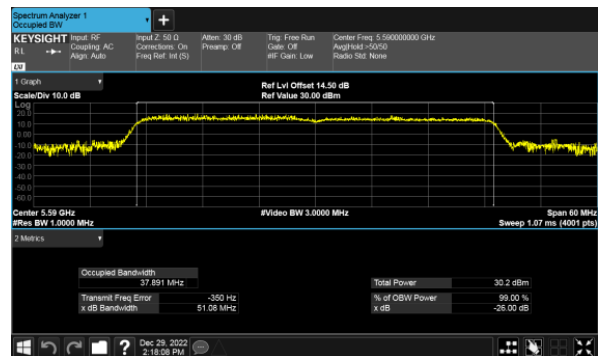

CH120

CH118

CH140

CH134

99% Bandwidth  
Beamforming, ANT A  
Modulation Type: 802.11ax HE80(30.6Mbps)  
CH106

CH122

99% Bandwidth  
Beamforming, ANT B  
Modulation Type: 802.11ax HE20(7.3Mbps)  
CH100

Modulation Type: 802.11ax HE40(14.6Mbps)  
CH102

CH120

CH118

CH140

CH134

99% Bandwidth  
Beamforming, ANT B  
Modulation Type: 802.11ax HE80(30.6Mbps)  
CH106

CH122

99% Bandwidth  
Beamforming, ANT C  
Modulation Type: 802.11ax HE20(7.3Mbps)  
CH100

Modulation Type: 802.11ax HE40(14.6Mbps)  
CH102