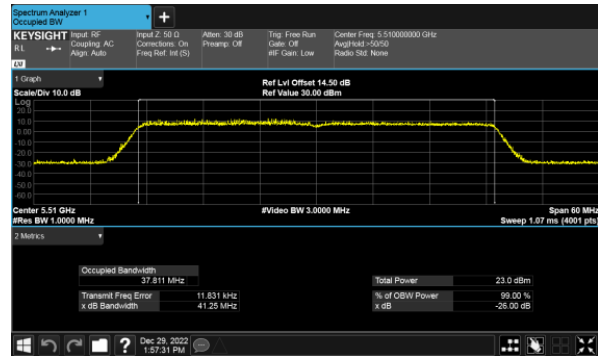

CH120

CH118

CH140

CH134

99% Bandwidth  
Beamforming, ANT C  
Modulation Type: 802.11ax HE80(30.6Mbps)  
CH106

CH122

99% Bandwidth  
Beamforming, ANT D  
Modulation Type: 802.11ax HE20(7.3Mbps)  
CH100

Modulation Type: 802.11ax HE40(14.6Mbps)  
CH102