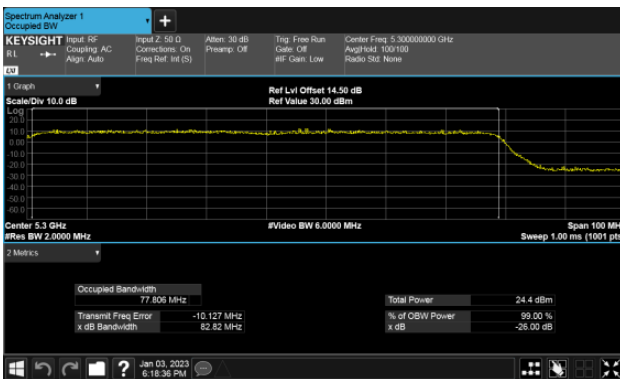

Straddle Channel, Extends across 5250MHz band  
Modulation Type: 802.11ax HE160 (61.3Mbps)  
CH50

Modulation Type: 802.11ax HE160 (61.3Mbps)  
CH114

26dB Bandwidth  
Beamforming, ANT C  
Straddle Channel, Within 5150-5250MHz band  
Modulation Type: 802.11ax HE160 (61.3Mbps)  
CH50

Straddle Channel, Extends across 5250MHz band  
Modulation Type: 802.11ax HE160 (61.3Mbps)  
CH50

Modulation Type: 802.11ax HE160 (61.3Mbps)  
CH114

26dB Bandwidth  
 Beamforming, ANT D  
 Straddle Channel, Within 5150-5250MHz band  
 Modulation Type: 802.11ax HE160 (61.3Mbps)  
 CH50

Straddle Channel, Extends across 5250MHz band  
 Modulation Type: 802.11ax HE160 (61.3Mbps)  
 CH50

Modulation Type: 802.11ax HE160 (61.3Mbps)  
 CH114

26dB Bandwidth  
Beamforming, ANT A  
Within 5470-5725MHz Band, Straddle Channel  
Modulation Type: 802.11ax HE20(7.3Mbps)  
CH144