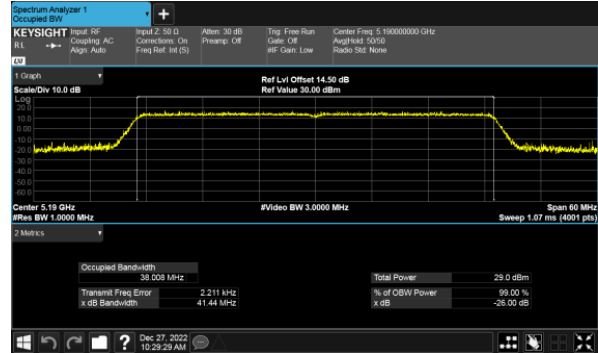

CH40

CH46

CH48

99% Bandwidth  
Beamforming, ANT A  
Modulation Type: 802.11ax HE80(30.6Mbps)  
CH42

99% Bandwidth  
Beamforming, ANT B  
Modulation Type: 802.11ax HE20(7.3Mbps)  
CH36

Modulation Type: 802.11ax HE40(14.6Mbps)  
CH38

CH40

CH46

CH48

99% Bandwidth  
Beamforming, ANT B  
Modulation Type: 802.11ax HE80(30.6Mbps)  
CH42

99% Bandwidth  
Beamforming, ANT C  
Modulation Type: 802.11ax HE20(7.3Mbps)  
CH36

Modulation Type: 802.11ax HE40(14.6Mbps)  
CH38