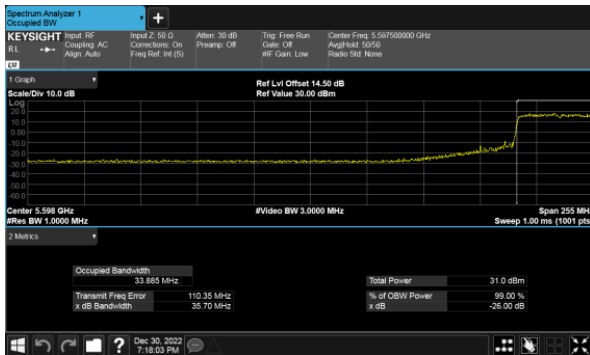

Straddle Channel, Extends across 5250MHz band  
Modulation Type: 802.11ax HE160 (61.3Mbps)  
CH50

Modulation Type: 802.11ax HE160 (61.3Mbps)  
CH114

26dB Bandwidth  
 Beamforming, ANT D  
 Straddle Channel, Within 5150-5250MHz band  
 Modulation Type: 802.11ax HE160 (61.3Mbps)  
 CH50

Straddle Channel, Extends across 5250MHz band  
 Modulation Type: 802.11ax HE160 (61.3Mbps)  
 CH50

Modulation Type: 802.11ax HE160 (61.3Mbps)  
 CH114

26dB Bandwidth  
Beamforming, ANT A  
Within 5470-5725MHz Band, Straddle Channel  
Modulation Type: 802.11ax HE20(7.3Mbps)  
CH144

Modulation Type: 802.11ax HE40(14.6Mbps)  
CH142

Modulation Type: 802.11ax HE80(30.6Mbps)  
CH138

26dB Bandwidth  
Beamforming, ANT B  
Within 5470-5725MHz Band, Straddle Channel  
Modulation Type: 802.11ax HE20(7.3Mbps)  
CH144