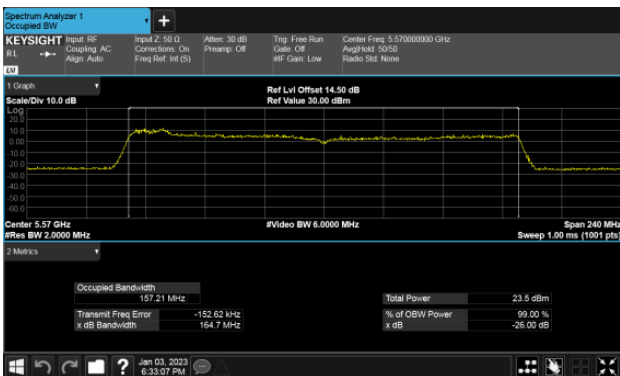

CH120

CH118

CH140

CH134

26dB Bandwidth  
Beamforming, ANT D  
Modulation Type: 802.11ax HE80(30.6Mbps)  
CH106

CH122

26dB Bandwidth  
Beamforming, ANT A  
Straddle Channel, Within 5150-5250MHz band  
Modulation Type: 802.11ax HE160 (61.3Mbps)  
CH50

Straddle Channel, Extends across 5250MHz band  
Modulation Type: 802.11ax HE160 (61.3Mbps)  
CH50

Modulation Type: 802.11ax HE160 (61.3Mbps)  
CH114

26dB Bandwidth  
Beamforming, ANT B  
Straddle Channel, Within 5150-5250MHz band  
Modulation Type: 802.11ax HE160 (61.3Mbps)  
CH50