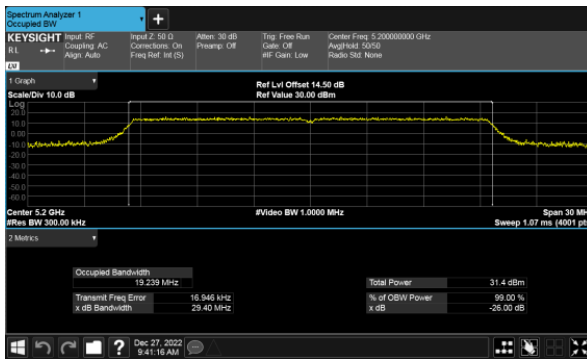

Modulation Type: 802.11ax HE40(14.6Mbps)  
CH142

Modulation Type: 802.11ax HE80(30.6Mbps)  
CH138

99% Bandwidth  
Beamforming, ANT A  
Modulation Type: 802.11ax HE20(7.3Mbps)  
CH36

Modulation Type: 802.11ax HE40(14.6Mbps)  
CH38

CH40

CH46

CH48

99% Bandwidth  
Beamforming, ANT A  
Modulation Type: 802.11ax HE80(30.6Mbps)  
CH42

99% Bandwidth  
Beamforming, ANT B  
Modulation Type: 802.11ax HE20(7.3Mbps)  
CH36

Modulation Type: 802.11ax HE40(14.6Mbps)  
CH38

CH40

CH46

CH48

99% Bandwidth  
Beamforming, ANT B  
Modulation Type: 802.11ax HE80(30.6Mbps)  
CH42

99% Bandwidth  
Beamforming, ANT C  
Modulation Type: 802.11ax HE20(7.3Mbps)  
CH36

Modulation Type: 802.11ax HE40(14.6Mbps)  
CH38