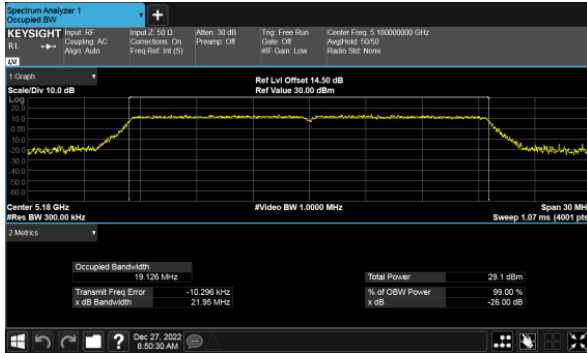

Modulation Type: 802.11ax HE40(14.6Mbps)  
CH142

Modulation Type: 802.11ax HE80(30.6Mbps)  
CH138

26dB Bandwidth  
Beamforming, ANT D  
Within 5470-5725MHz Band, Straddle Channel  
Modulation Type: 802.11ax HE20(7.3Mbps)  
CH144

Modulation Type: 802.11ax HE40(14.6Mbps)  
CH142

Modulation Type: 802.11ax HE80(30.6Mbps)  
CH138

99% Bandwidth  
Beamforming, ANT A  
Modulation Type: 802.11ax HE20(7.3Mbps)  
CH36

Modulation Type: 802.11ax HE40(14.6Mbps)  
CH38

CH40

CH46

CH48

99% Bandwidth  
Beamforming, ANT A  
Modulation Type: 802.11ax HE80(30.6Mbps)  
CH42

99% Bandwidth  
Beamforming, ANT B  
Modulation Type: 802.11ax HE20(7.3Mbps)  
CH36

Modulation Type: 802.11ax HE40(14.6Mbps)  
CH38