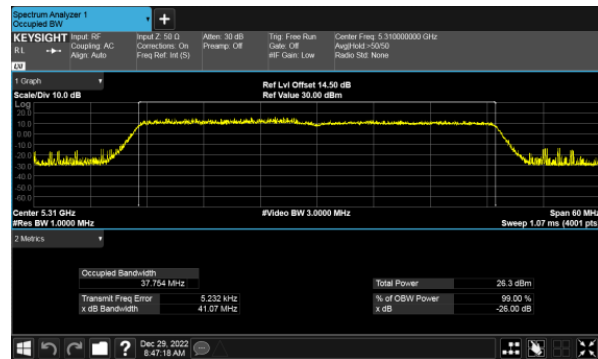

99% Bandwidth
Beamforming, ANT C
Modulation Type: 802.11ax HE20(7.3Mbps)
CH52

Modulation Type: 802.11ax HE40(14.6Mbps)
CH54

CH60

CH62

CH64