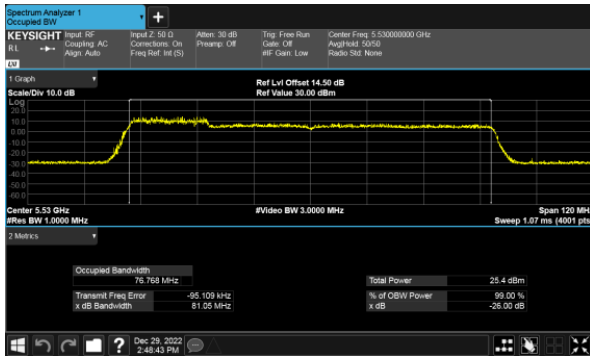

CH120

CH118

CH140

CH134

99% Bandwidth  
Beamforming, ANT B  
Modulation Type: 802.11ax HE80(30.6Mbps)  
CH106

CH122

99% Bandwidth  
Beamforming, ANT C  
Modulation Type: 802.11ax HE20(7.3Mbps)  
CH100

Modulation Type: 802.11ax HE40(14.6Mbps)  
CH102