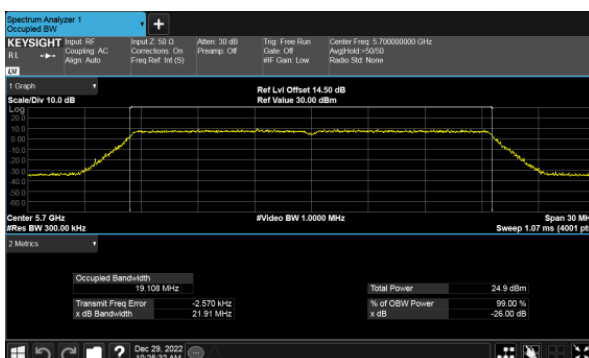

CH60

CH62

CH64

99% Bandwidth  
Beamforming, ANT C  
Modulation Type: 802.11ax HE80(30.6Mbps)  
CH58

99% Bandwidth  
Beamforming, ANT D  
Modulation Type: 802.11ax HE20(7.3Mbps)  
CH52

Modulation Type: 802.11ax HE40(14.6Mbps)  
CH54

CH60

CH62

CH64

99% Bandwidth  
Beamforming, ANT D  
Modulation Type: 802.11ax HE80(30.6Mbps)  
CH58

99% Bandwidth  
Beamforming, ANT A  
Modulation Type: 802.11ax HE20(7.3Mbps)  
CH100

Modulation Type: 802.11ax HE40(14.6Mbps)  
CH102

CH120

CH118

CH140

CH134

99% Bandwidth  
Beamforming, ANT A  
Modulation Type: 802.11ax HE80(30.6Mbps)  
CH106

CH122

99% Bandwidth  
Beamforming, ANT B  
Modulation Type: 802.11ax HE20(7.3Mbps)  
CH100

Modulation Type: 802.11ax HE40(14.6Mbps)  
CH102