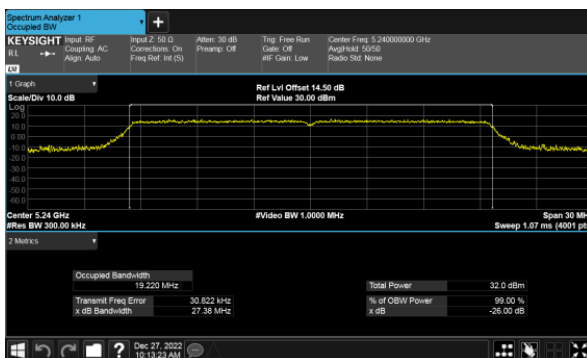

Modulation Type: 802.11ax HE40(14.6Mbps)  
CH142

Modulation Type: 802.11ax HE80(30.6Mbps)  
CH138

26dB Bandwidth  
Beamforming, ANT D  
Within 5470-5725MHz Band, Straddle Channel  
Modulation Type: 802.11ax HE20(7.3Mbps)  
CH144

Modulation Type: 802.11ax HE40(14.6Mbps)  
CH142

Modulation Type: 802.11ax HE80(30.6Mbps)  
CH138

99% Bandwidth  
Beamforming, ANT A  
Modulation Type: 802.11ax HE20(7.3Mbps)  
CH36

Modulation Type: 802.11ax HE40(14.6Mbps)  
CH38

CH40

CH46

CH48

99% Bandwidth  
Beamforming, ANT A  
Modulation Type: 802.11ax HE80(30.6Mbps)  
CH42

99% Bandwidth  
Beamforming, ANT B  
Modulation Type: 802.11ax HE20(7.3Mbps)  
CH36

Modulation Type: 802.11ax HE40(14.6Mbps)  
CH38