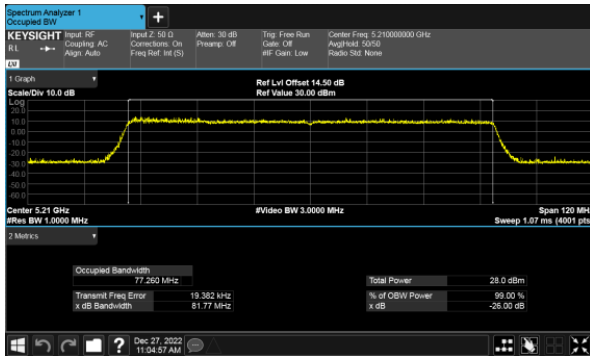

CH40

CH46

CH48

99% Bandwidth  
Beamforming, ANT A  
Modulation Type: 802.11ax HE80(30.6Mbps)  
CH42

99% Bandwidth  
Beamforming, ANT B  
Modulation Type: 802.11ax HE20(7.3Mbps)  
CH36

Modulation Type: 802.11ax HE40(14.6Mbps)  
CH38