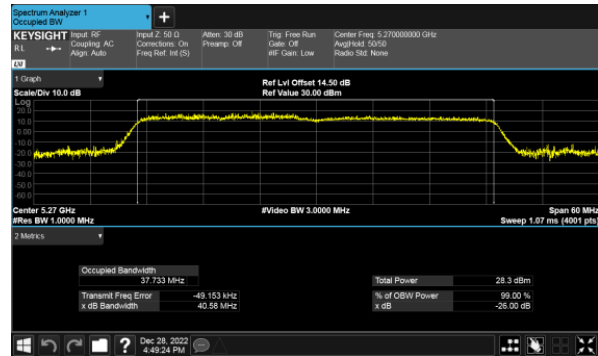

CH60

CH62

CH64

99% Bandwidth  
Beamforming, ANT B  
Modulation Type: 802.11ax HE80(30.6Mbps)  
CH58

99% Bandwidth  
Beamforming, ANT C  
Modulation Type: 802.11ax HE20(7.3Mbps)  
CH52

Modulation Type: 802.11ax HE40(14.6Mbps)  
CH54

CH60

CH62

CH64

99% Bandwidth  
Beamforming, ANT C  
Modulation Type: 802.11ax HE80(30.6Mbps)  
CH58

99% Bandwidth  
Beamforming, ANT D  
Modulation Type: 802.11ax HE20(7.3Mbps)  
CH52

Modulation Type: 802.11ax HE40(14.6Mbps)  
CH54