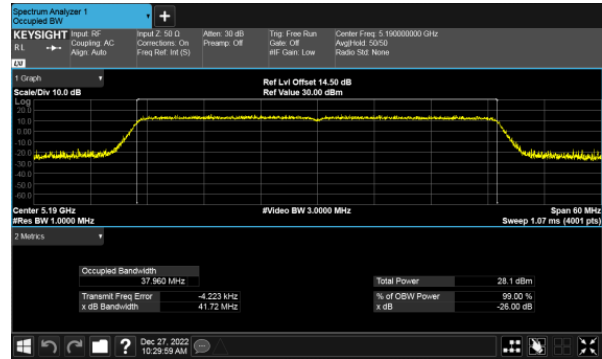

CH40

CH46

CH48

99% Bandwidth  
Beamforming, ANT B  
Modulation Type: 802.11ax HE80(30.6Mbps)  
CH42

99% Bandwidth  
Beamforming, ANT C  
Modulation Type: 802.11ax HE20(7.3Mbps)  
CH36

Modulation Type: 802.11ax HE40(14.6Mbps)  
CH38

CH40

CH46

CH48

99% Bandwidth  
Beamforming, ANT C  
Modulation Type: 802.11ax HE80(30.6Mbps)  
CH42

99% Bandwidth  
Beamforming, ANT D  
Modulation Type: 802.11ax HE20(7.3Mbps)  
CH36

Modulation Type: 802.11ax HE40(14.6Mbps)  
CH38