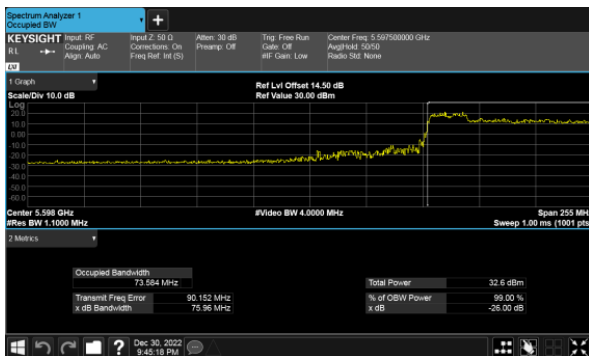

Modulation Type: 802.11ax HE40(14.6Mbps)  
CH142

Modulation Type: 802.11ax HE80(30.6Mbps)  
CH138

26dB Bandwidth  
Beamforming, ANT C  
Within 5470-5725MHz Band, Straddle Channel  
Modulation Type: 802.11ax HE20(7.3Mbps)  
CH144

Modulation Type: 802.11ax HE40(14.6Mbps)  
CH142

Modulation Type: 802.11ax HE80(30.6Mbps)  
CH138

26dB Bandwidth  
Beamforming, ANT D  
Within 5470-5725MHz Band, Straddle Channel  
Modulation Type: 802.11ax HE20(7.3Mbps)  
CH144

Modulation Type: 802.11ax HE40(14.6Mbps)  
CH142

Modulation Type: 802.11ax HE80(30.6Mbps)  
CH138

99% Bandwidth  
Beamforming, ANT A  
Modulation Type: 802.11ax HE20(7.3Mbps)  
CH36

Modulation Type: 802.11ax HE40(14.6Mbps)  
CH38