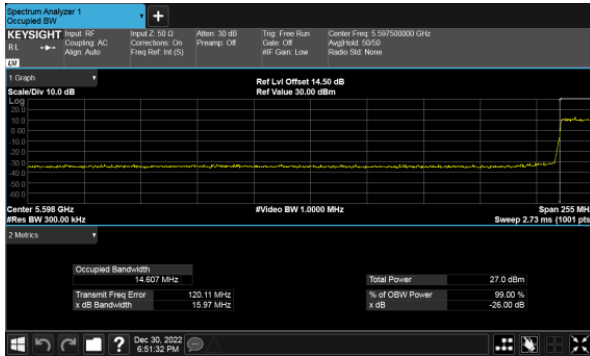

Straddle Channel, Extends across 5250MHz band  
Modulation Type: 802.11ax HE160 (61.3Mbps)  
CH50

Modulation Type: 802.11ax HE160 (61.3Mbps)  
CH114

26dB Bandwidth  
 Beamforming, ANT D  
 Straddle Channel, Within 5150-5250MHz band  
 Modulation Type: 802.11ax HE160 (61.3Mbps)  
 CH50

Straddle Channel, Extends across 5250MHz band  
 Modulation Type: 802.11ax HE160 (61.3Mbps)  
 CH50

Modulation Type: 802.11ax HE160 (61.3Mbps)  
 CH114

26dB Bandwidth  
Beamforming, ANT A  
Within 5470-5725MHz Band, Straddle Channel  
Modulation Type: 802.11ax HE20(7.3Mbps)  
CH144

Modulation Type: 802.11ax HE40(14.6Mbps)  
CH142

Modulation Type: 802.11ax HE80(30.6Mbps)  
CH138

26dB Bandwidth  
Beamforming, ANT B  
Within 5470-5725MHz Band, Straddle Channel  
Modulation Type: 802.11ax HE20(7.3Mbps)  
CH144