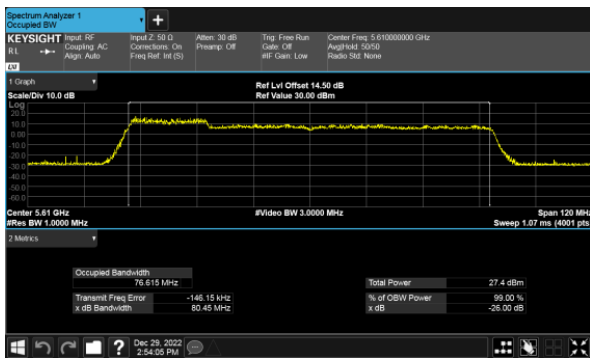

CH120

CH118

CH140

CH134

26dB Bandwidth  
Beamforming, ANT C  
Modulation Type: 802.11ax HE80(30.6Mbps)  
CH106

CH122

26dB Bandwidth  
Beamforming, ANT D  
Modulation Type: 802.11ax HE20(7.3Mbps)  
CH100

Modulation Type: 802.11ax HE40(14.6Mbps)  
CH102