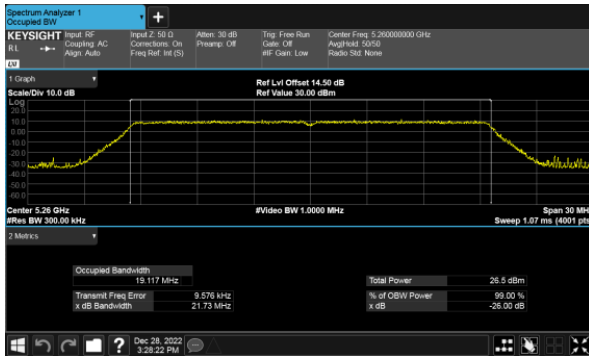

CH40

CH46

CH48

99% Bandwidth  
Beamforming, ANT D  
Modulation Type: 802.11ax HE80(30.6Mbps)  
CH42

99% Bandwidth  
Beamforming, ANT A  
Modulation Type: 802.11ax HE20(7.3Mbps)  
CH52

Modulation Type: 802.11ax HE40(14.6Mbps)  
CH54

CH60

CH62

CH64

99% Bandwidth  
Beamforming, ANT A  
Modulation Type: 802.11ax HE80(30.6Mbps)  
CH58

99% Bandwidth  
Beamforming, ANT B  
Modulation Type: 802.11ax HE20(7.3Mbps)  
CH52

Modulation Type: 802.11ax HE40(14.6Mbps)  
CH54