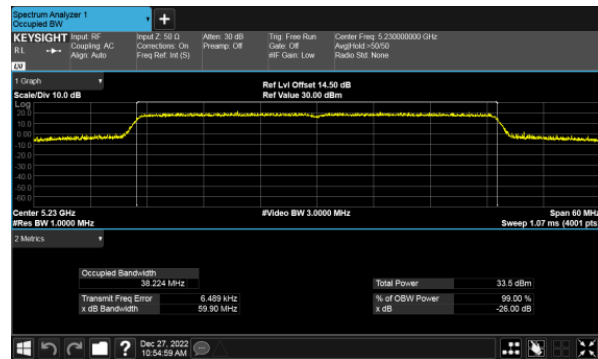

CH40

CH46

CH48

99% Bandwidth  
Beamforming, ANT A  
Modulation Type: 802.11ax HE80(30.6Mbps)  
CH42

99% Bandwidth  
Beamforming, ANT B  
Modulation Type: 802.11ax HE20(7.3Mbps)  
CH36

Modulation Type: 802.11ax HE40(14.6Mbps)  
CH38

CH40

CH46

CH48

99% Bandwidth  
Beamforming, ANT B  
Modulation Type: 802.11ax HE80(30.6Mbps)  
CH42

99% Bandwidth  
Beamforming, ANT C  
Modulation Type: 802.11ax HE20(7.3Mbps)  
CH36

Modulation Type: 802.11ax HE40(14.6Mbps)  
CH38