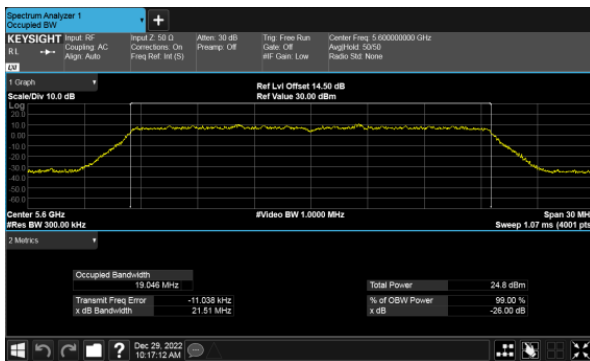

CH120

CH118

CH140

CH134

26dB Bandwidth  
Beamforming, ANT C  
Modulation Type: 802.11ax HE80(30.6Mbps)  
CH106

CH122

26dB Bandwidth  
Beamforming, ANT D  
Modulation Type: 802.11ax HE20(7.3Mbps)  
CH100

Modulation Type: 802.11ax HE40(14.6Mbps)  
CH102

CH120

CH118

CH140

CH134

26dB Bandwidth  
Beamforming, ANT D  
Modulation Type: 802.11ax HE80(30.6Mbps)  
CH106

CH122

26dB Bandwidth  
Beamforming, ANT A  
Straddle Channel, Within 5150-5250MHz band  
Modulation Type: 802.11ax HE160 (61.3Mbps)  
CH50