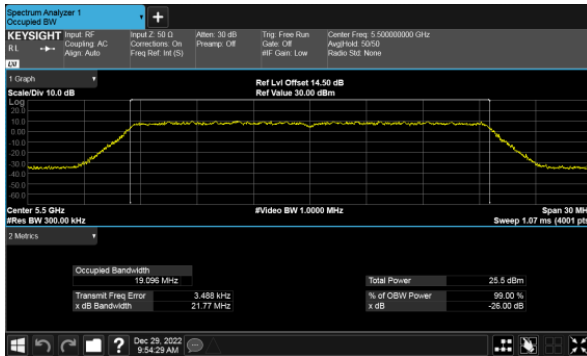

CH120

CH118

CH140

CH134

99% Bandwidth  
Beamforming, ANT A  
Modulation Type: 802.11ax HE80(30.6Mbps)  
CH106

CH122

99% Bandwidth  
Beamforming, ANT B  
Modulation Type: 802.11ax HE20(7.3Mbps)  
CH100

Modulation Type: 802.11ax HE40(14.6Mbps)  
CH102

CH120

CH118

CH140

CH134

99% Bandwidth  
Beamforming, ANT B  
Modulation Type: 802.11ax HE80(30.6Mbps)  
CH106

CH122

99% Bandwidth  
Beamforming, ANT C  
Modulation Type: 802.11ax HE20(7.3Mbps)  
CH100

Modulation Type: 802.11ax HE40(14.6Mbps)  
CH102