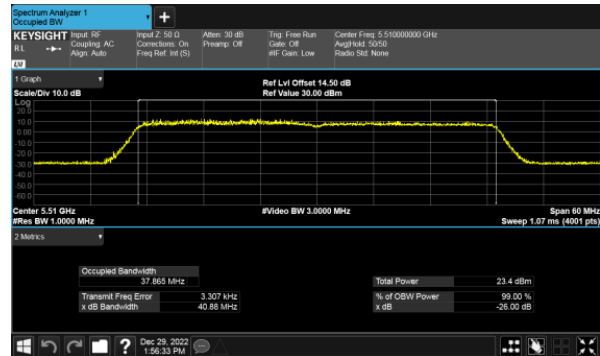

CH120

CH118

CH140

CH134

99% Bandwidth  
Beamforming, ANT A  
Modulation Type: 802.11ax HE80(30.6Mbps)  
CH106

CH122

99% Bandwidth  
Beamforming, ANT B  
Modulation Type: 802.11ax HE20(7.3Mbps)  
CH100

Modulation Type: 802.11ax HE40(14.6Mbps)  
CH102