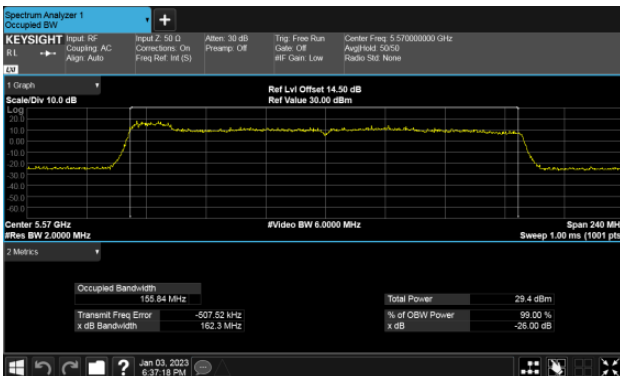

Straddle Channel, Extends across 5250MHz band  
Modulation Type: 802.11ax HE160 (61.3Mbps)  
CH50

Modulation Type: 802.11ax HE160 (61.3Mbps)  
CH114

26dB Bandwidth  
Beamforming, ANT B  
Straddle Channel, Within 5150-5250MHz band  
Modulation Type: 802.11ax HE160 (61.3Mbps)  
CH50

Straddle Channel, Extends across 5250MHz band  
Modulation Type: 802.11ax HE160 (61.3Mbps)  
CH50

Modulation Type: 802.11ax HE160 (61.3Mbps)  
CH114

26dB Bandwidth  
Beamforming, ANT C  
Straddle Channel, Within 5150-5250MHz band  
Modulation Type: 802.11ax HE160 (61.3Mbps)  
CH50