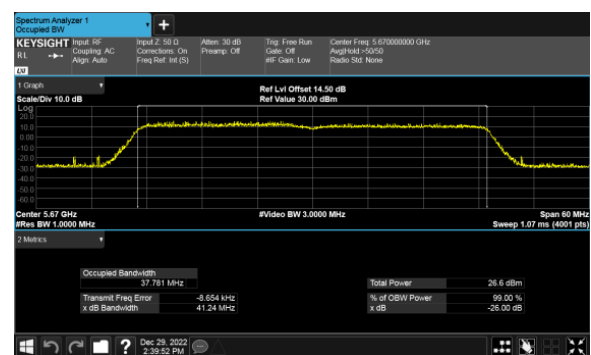

CH120

CH118

CH140

CH134

26dB Bandwidth  
Beamforming, ANT B  
Modulation Type: 802.11ax HE80(30.6Mbps)  
CH106

CH122

26dB Bandwidth  
Beamforming, ANT C  
Modulation Type: 802.11ax HE20(7.3Mbps)  
CH100

Modulation Type: 802.11ax HE40(14.6Mbps)  
CH102