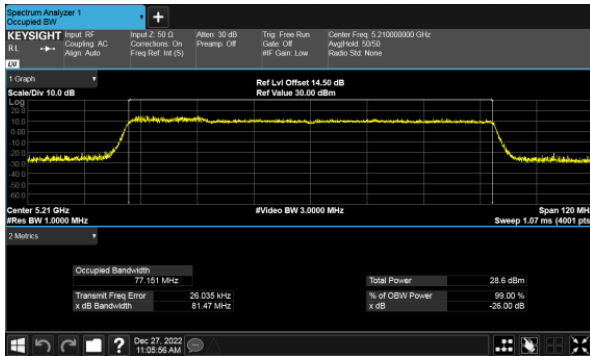

CH40

CH46

CH48

99% Bandwidth  
Beamforming, ANT C  
Modulation Type: 802.11ax HE80(30.6Mbps)  
CH42

99% Bandwidth  
Beamforming, ANT D  
Modulation Type: 802.11ax HE20(7.3Mbps)  
CH36

Modulation Type: 802.11ax HE40(14.6Mbps)  
CH38