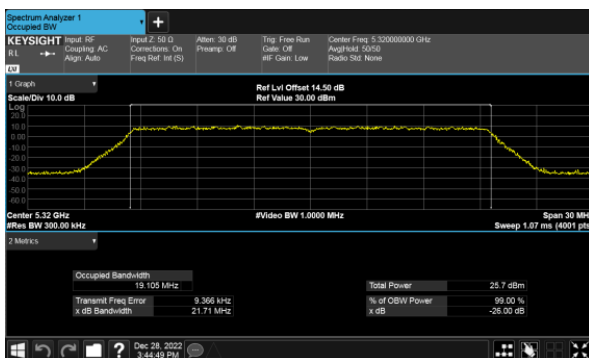

CH60

CH62

CH64

99% Bandwidth  
Beamforming, ANT A  
Modulation Type: 802.11ax HE80(30.6Mbps)  
CH58

99% Bandwidth  
Beamforming, ANT B  
Modulation Type: 802.11ax HE20(7.3Mbps)  
CH52

Modulation Type: 802.11ax HE40(14.6Mbps)  
CH54

CH60

CH62

CH64

99% Bandwidth  
Beamforming, ANT B  
Modulation Type: 802.11ax HE80(30.6Mbps)  
CH58

99% Bandwidth  
Beamforming, ANT C  
Modulation Type: 802.11ax HE20(7.3Mbps)  
CH52

Modulation Type: 802.11ax HE40(14.6Mbps)  
CH54