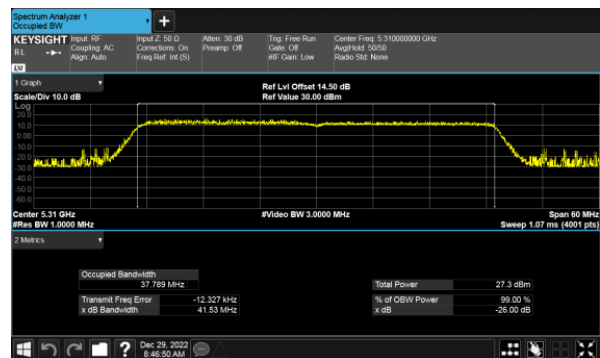

99% Bandwidth
Beamforming, ANT B
Modulation Type: 802.11ax HE20(7.3Mbps)
CH52

Modulation Type: 802.11ax HE40(14.6Mbps)
CH54

CH60

CH62

CH64