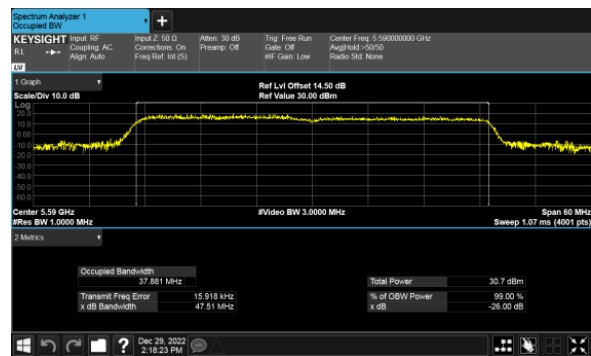

26dB Bandwidth
Beamforming, ANT B
Modulation Type: 802.11ax HE20(7.3Mbps)
CH100

Modulation Type: 802.11ax HE40(14.6Mbps)
CH102

CH120

CH118

CH140

CH134