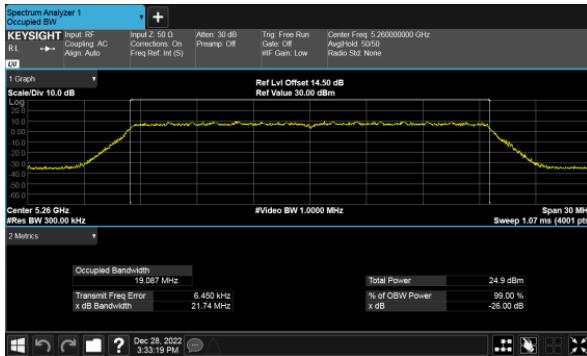

CH60

CH62

CH64

99% Bandwidth  
Beamforming, ANT B  
Modulation Type: 802.11ax HE80(30.6Mbps)  
CH58

99% Bandwidth  
Beamforming, ANT C  
Modulation Type: 802.11ax HE20(7.3Mbps)  
CH52

Modulation Type: 802.11ax HE40(14.6Mbps)  
CH54

CH60

CH62

CH64

99% Bandwidth  
Beamforming, ANT C  
Modulation Type: 802.11ax HE80(30.6Mbps)  
CH58

99% Bandwidth  
Beamforming, ANT D  
Modulation Type: 802.11ax HE20(7.3Mbps)  
CH52

Modulation Type: 802.11ax HE40(14.6Mbps)  
CH54

CH60

CH62

CH64

99% Bandwidth  
Beamforming, ANT D  
Modulation Type: 802.11ax HE80(30.6Mbps)  
CH58

99% Bandwidth  
Beamforming, ANT A  
Modulation Type: 802.11ax HE20(7.3Mbps)  
CH100

Modulation Type: 802.11ax HE40(14.6Mbps)  
CH102