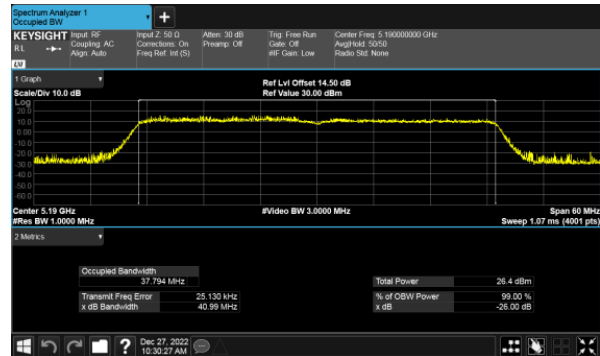

CH40

CH46

CH48

99% Bandwidth  
Beamforming, ANT C  
Modulation Type: 802.11ax HE80(30.6Mbps)  
CH42

99% Bandwidth  
Beamforming, ANT D  
Modulation Type: 802.11ax HE20(7.3Mbps)  
CH36

Modulation Type: 802.11ax HE40(14.6Mbps)  
CH38

CH40

CH46

CH48

99% Bandwidth  
Beamforming, ANT D  
Modulation Type: 802.11ax HE80(30.6Mbps)  
CH42

99% Bandwidth  
Beamforming, ANT A  
Modulation Type: 802.11ax HE20(7.3Mbps)  
CH52

Modulation Type: 802.11ax HE40(14.6Mbps)  
CH54