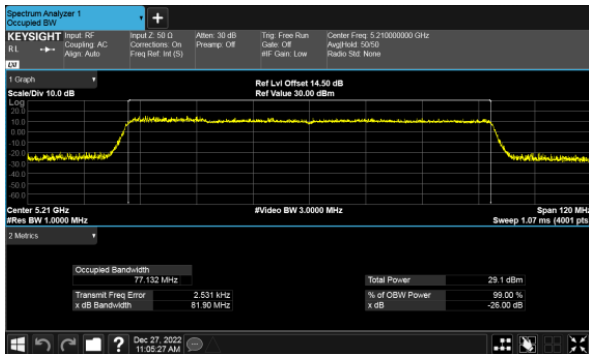

CH40

CH46

CH48

99% Bandwidth  
Beamforming, ANT B  
Modulation Type: 802.11ax HE80(30.6Mbps)  
CH42

99% Bandwidth  
Beamforming, ANT C  
Modulation Type: 802.11ax HE20(7.3Mbps)  
CH36

Modulation Type: 802.11ax HE40(14.6Mbps)  
CH38