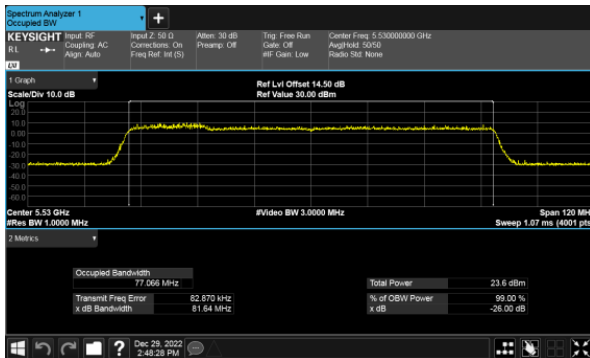

26dB Bandwidth  
Beamforming, ANT A  
Modulation Type: 802.11ax HE80(30.6Mbps)  
CH106

CH122

26dB Bandwidth  
Beamforming, ANT B  
Modulation Type: 802.11ax HE20(7.3Mbps)  
CH100

Modulation Type: 802.11ax HE40(14.6Mbps)  
CH102