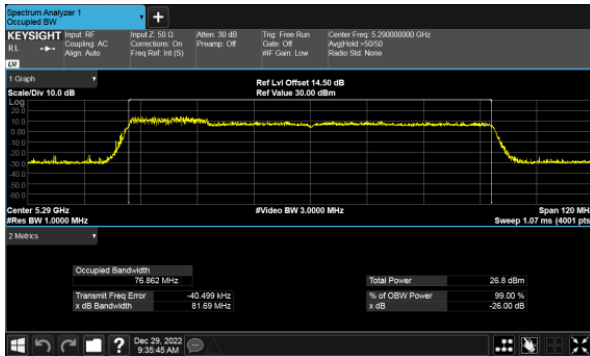

CH60

CH62

CH64

99% Bandwidth  
Beamforming, ANT D  
Modulation Type: 802.11ax HE80(30.6Mbps)  
CH58

99% Bandwidth  
Beamforming, ANT A  
Modulation Type: 802.11ax HE20(7.3Mbps)  
CH100

Modulation Type: 802.11ax HE40(14.6Mbps)  
CH102