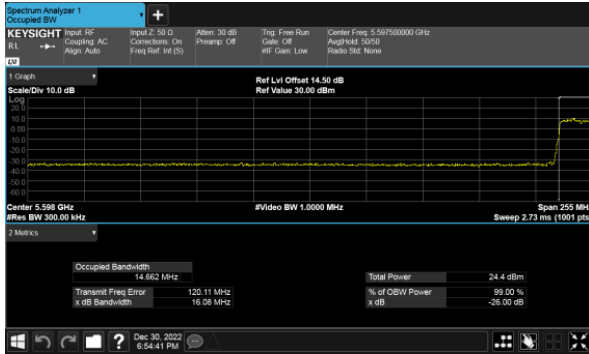

Modulation Type: 802.11ax HE40(14.6Mbps)  
CH142

Modulation Type: 802.11ax HE80(30.6Mbps)  
CH138

26dB Bandwidth  
Beamforming, ANT D  
Within 5470-5725MHz Band, Straddle Channel  
Modulation Type: 802.11ax HE20(7.3Mbps)  
CH144