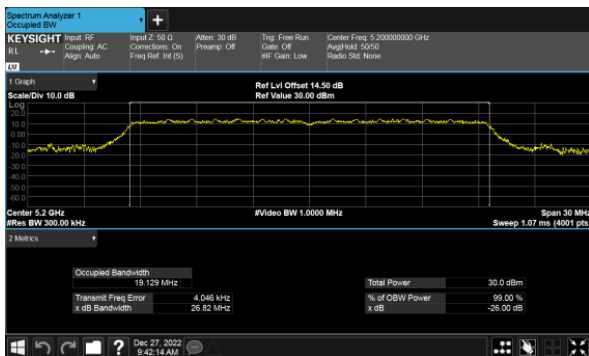

CH40

CH46

CH48

99% Bandwidth  
Beamforming, ANT C  
Modulation Type: 802.11ax HE80(30.6Mbps)  
CH42

99% Bandwidth  
Beamforming, ANT D  
Modulation Type: 802.11ax HE20(7.3Mbps)  
CH36

Modulation Type: 802.11ax HE40(14.6Mbps)  
CH38

CH40

CH46

CH48

99% Bandwidth  
Beamforming, ANT D  
Modulation Type: 802.11ax HE80(30.6Mbps)  
CH42

99% Bandwidth  
Beamforming, ANT A  
Modulation Type: 802.11ax HE20(7.3Mbps)  
CH52

Modulation Type: 802.11ax HE40(14.6Mbps)  
CH54