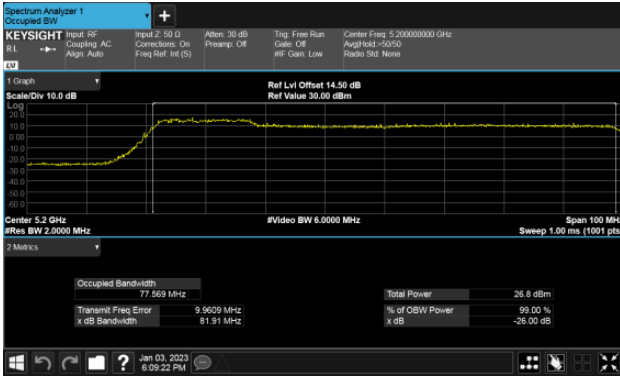

CH120

CH118

CH140

CH134

26dB Bandwidth  
Beamforming, ANT D  
Modulation Type: 802.11ax HE80(30.6Mbps)  
CH106

CH122

26dB Bandwidth  
Beamforming, ANT A  
Straddle Channel, Within 5150-5250MHz band  
Modulation Type: 802.11ax HE160 (61.3Mbps)  
CH50

Straddle Channel, Extends across 5250MHz band  
Modulation Type: 802.11ax HE160 (61.3Mbps)  
CH50

Modulation Type: 802.11ax HE160 (61.3Mbps)  
CH114

26dB Bandwidth  
Beamforming, ANT B  
Straddle Channel, Within 5150-5250MHz band  
Modulation Type: 802.11ax HE160 (61.3Mbps)  
CH50