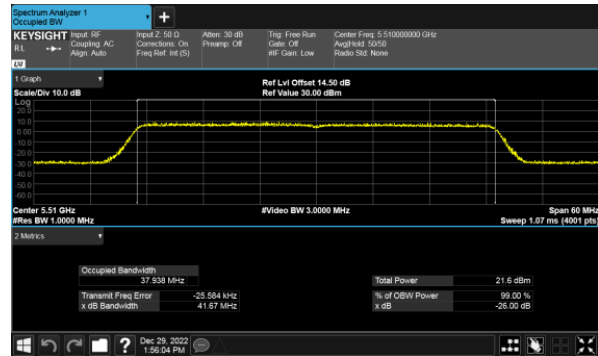

CH60

CH62

CH64

99% Bandwidth  
Beamforming, ANT D  
Modulation Type: 802.11ax HE80(30.6Mbps)  
CH58

99% Bandwidth  
Beamforming, ANT A  
Modulation Type: 802.11ax HE20(7.3Mbps)  
CH100

Modulation Type: 802.11ax HE40(14.6Mbps)  
CH102