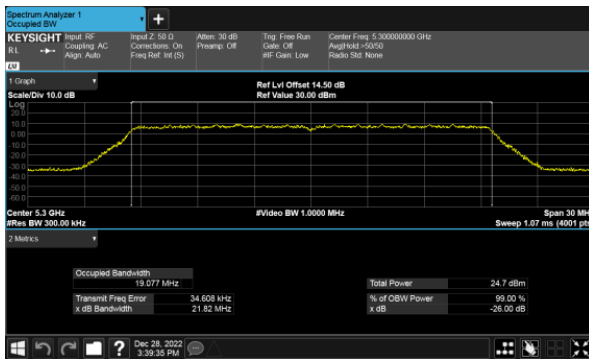

CH60

CH62

CH64

99% Bandwidth  
Beamforming, ANT B  
Modulation Type: 802.11ax HE80(30.6Mbps)  
CH58

99% Bandwidth  
Beamforming, ANT C  
Modulation Type: 802.11ax HE20(7.3Mbps)  
CH52

Modulation Type: 802.11ax HE40(14.6Mbps)  
CH54

CH60

CH62

CH64

99% Bandwidth  
Beamforming, ANT C  
Modulation Type: 802.11ax HE80(30.6Mbps)  
CH58

99% Bandwidth  
Beamforming, ANT D  
Modulation Type: 802.11ax HE20(7.3Mbps)  
CH52

Modulation Type: 802.11ax HE40(14.6Mbps)  
CH54