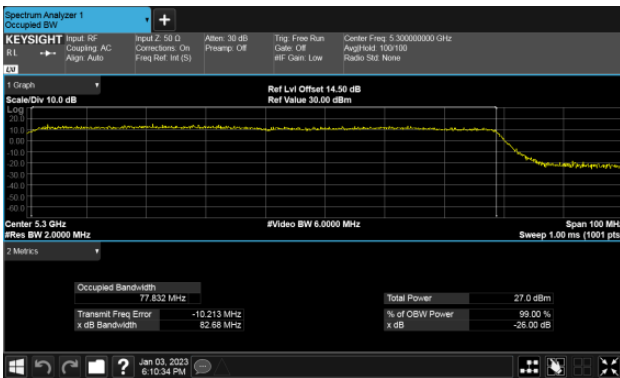

Straddle Channel, Extends across 5250MHz band  
Modulation Type: 802.11ax HE160 (61.3Mbps)  
CH50

Modulation Type: 802.11ax HE160 (61.3Mbps)  
CH114

26dB Bandwidth  
Beamforming, ANT B  
Straddle Channel, Within 5150-5250MHz band  
Modulation Type: 802.11ax HE160 (61.3Mbps)  
CH50

Straddle Channel, Extends across 5250MHz band  
Modulation Type: 802.11ax HE160 (61.3Mbps)  
CH50

Modulation Type: 802.11ax HE160 (61.3Mbps)  
CH114

26dB Bandwidth  
Beamforming, ANT C  
Straddle Channel, Within 5150-5250MHz band  
Modulation Type: 802.11ax HE160 (61.3Mbps)  
CH50