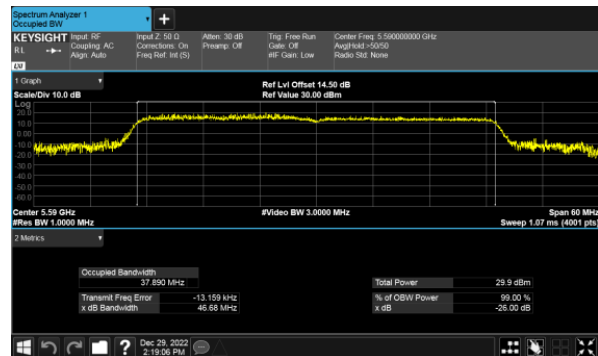

99% Bandwidth
Beamforming, ANT D
Modulation Type: 802.11ax HE20(7.3Mbps)
CH100

Modulation Type: 802.11ax HE40(14.6Mbps)
CH102

CH118