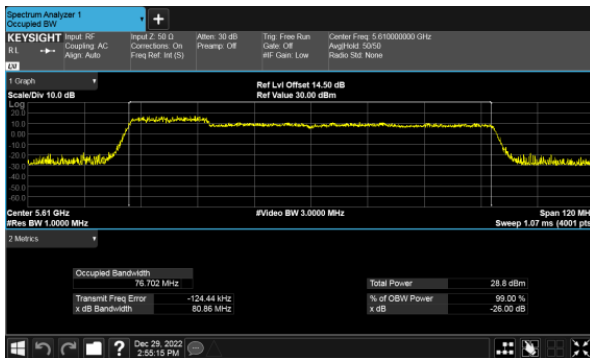

CH120

CH118

CH140

CH134

26dB Bandwidth  
Beamforming, ANT D  
Modulation Type: 802.11ax HE80(30.6Mbps)  
CH106

CH122

26dB Bandwidth  
Beamforming, ANT A  
Straddle Channel, Within 5150-5250MHz band  
Modulation Type: 802.11ax HE160 (61.3Mbps)  
CH50

Straddle Channel, Extends across 5250MHz band  
Modulation Type: 802.11ax HE160 (61.3Mbps)  
CH50

Modulation Type: 802.11ax HE160 (61.3Mbps)  
CH114

26dB Bandwidth  
Beamforming, ANT B  
Straddle Channel, Within 5150-5250MHz band  
Modulation Type: 802.11ax HE160 (61.3Mbps)  
CH50