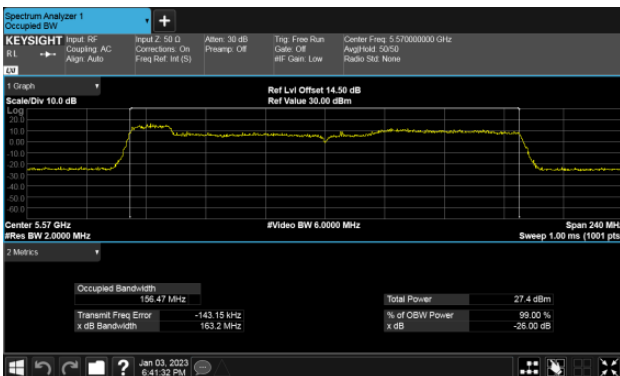

Straddle Channel, Extends across 5250MHz band  
Modulation Type: 802.11ax HE160 (61.3Mbps)  
CH50

Modulation Type: 802.11ax HE160 (61.3Mbps)  
CH114

26dB Bandwidth  
Beamforming, ANT C  
Straddle Channel, Within 5150-5250MHz band  
Modulation Type: 802.11ax HE160 (61.3Mbps)  
CH50

Straddle Channel, Extends across 5250MHz band  
Modulation Type: 802.11ax HE160 (61.3Mbps)  
CH50

Modulation Type: 802.11ax HE160 (61.3Mbps)  
CH114

26dB Bandwidth  
 Beamforming, ANT D  
 Straddle Channel, Within 5150-5250MHz band  
 Modulation Type: 802.11ax HE160 (61.3Mbps)  
 CH50

Straddle Channel, Extends across 5250MHz band  
 Modulation Type: 802.11ax HE160 (61.3Mbps)  
 CH50

Modulation Type: 802.11ax HE160 (61.3Mbps)  
 CH114

26dB Bandwidth  
Beamforming, ANT A  
Within 5470-5725MHz Band, Straddle Channel  
Modulation Type: 802.11ax HE20(7.3Mbps)  
CH144