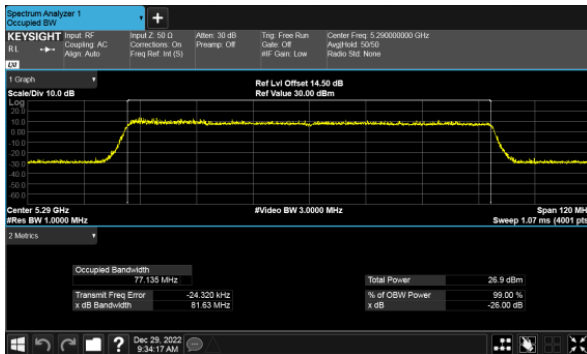

CH60

CH62

CH64

99% Bandwidth  
Beamforming, ANT A  
Modulation Type: 802.11ax HE80(30.6Mbps)  
CH58

99% Bandwidth  
Beamforming, ANT B  
Modulation Type: 802.11ax HE20(7.3Mbps)  
CH52

Modulation Type: 802.11ax HE40(14.6Mbps)  
CH54