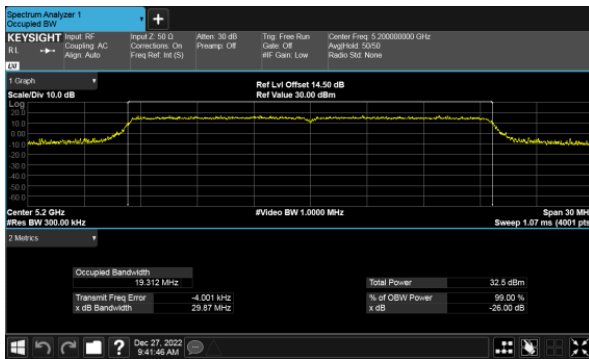

CH40

CH46

CH48

99% Bandwidth  
Beamforming, ANT B  
Modulation Type: 802.11ax HE80(30.6Mbps)  
CH42

99% Bandwidth  
Beamforming, ANT C  
Modulation Type: 802.11ax HE20(7.3Mbps)  
CH36

Modulation Type: 802.11ax HE40(14.6Mbps)  
CH38

CH40

CH46

CH48

99% Bandwidth  
Beamforming, ANT C  
Modulation Type: 802.11ax HE80(30.6Mbps)  
CH42

99% Bandwidth  
Beamforming, ANT D  
Modulation Type: 802.11ax HE20(7.3Mbps)  
CH36

Modulation Type: 802.11ax HE40(14.6Mbps)  
CH38