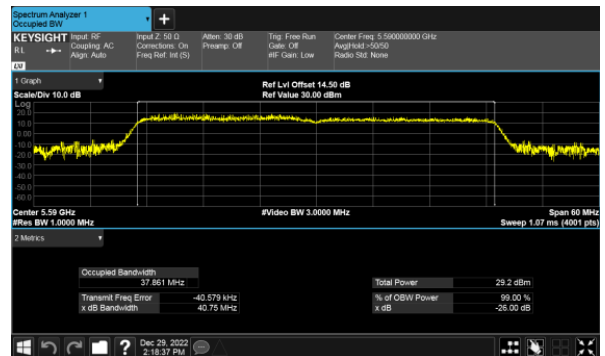

CH120

CH118

CH140

CH134

99% Bandwidth  
Beamforming, ANT B  
Modulation Type: 802.11ax HE80(30.6Mbps)  
CH106

CH122

99% Bandwidth  
Beamforming, ANT C  
Modulation Type: 802.11ax HE20(7.3Mbps)  
CH100

Modulation Type: 802.11ax HE40(14.6Mbps)  
CH102

CH120

CH118

CH140

CH134

99% Bandwidth  
Beamforming, ANT C  
Modulation Type: 802.11ax HE80(30.6Mbps)  
CH106

CH122

99% Bandwidth  
Beamforming, ANT D  
Modulation Type: 802.11ax HE20(7.3Mbps)  
CH100

Modulation Type: 802.11ax HE40(14.6Mbps)  
CH102