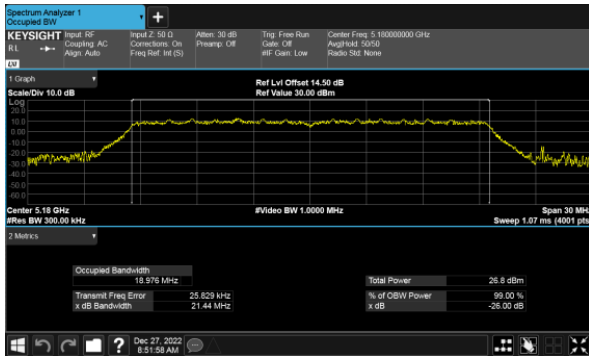

CH40

CH46

CH48

99% Bandwidth  
Beamforming, ANT C  
Modulation Type: 802.11ax HE80(30.6Mbps)  
CH42

99% Bandwidth  
Beamforming, ANT D  
Modulation Type: 802.11ax HE20(7.3Mbps)  
CH36

Modulation Type: 802.11ax HE40(14.6Mbps)  
CH38

CH40

CH46

CH48

99% Bandwidth  
Beamforming, ANT D  
Modulation Type: 802.11ax HE80(30.6Mbps)  
CH42

99% Bandwidth  
Beamforming, ANT A  
Modulation Type: 802.11ax HE20(7.3Mbps)  
CH52

Modulation Type: 802.11ax HE40(14.6Mbps)  
CH54