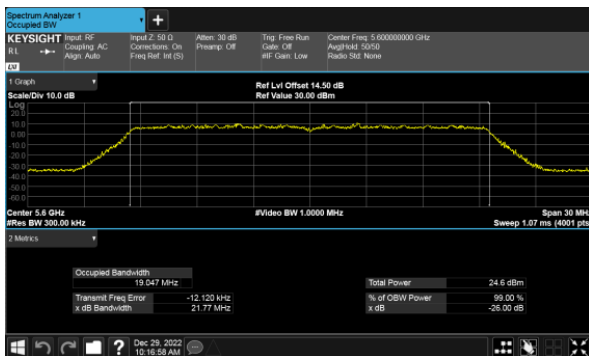

CH120

CH118

CH140

CH134

99% Bandwidth  
Beamforming, ANT C  
Modulation Type: 802.11ax HE80(30.6Mbps)  
CH106

CH122

99% Bandwidth  
Beamforming, ANT D  
Modulation Type: 802.11ax HE20(7.3Mbps)  
CH100

Modulation Type: 802.11ax HE40(14.6Mbps)  
CH102

CH120

CH118

CH140

CH134

99% Bandwidth  
Beamforming, ANT D  
Modulation Type: 802.11ax HE80(30.6Mbps)  
CH106

CH122

99% Bandwidth  
Beamforming, ANT A  
Straddle Channel, Within 5150-5250MHz band  
Modulation Type: 802.11ax HE160 (61.3Mbps)  
CH50