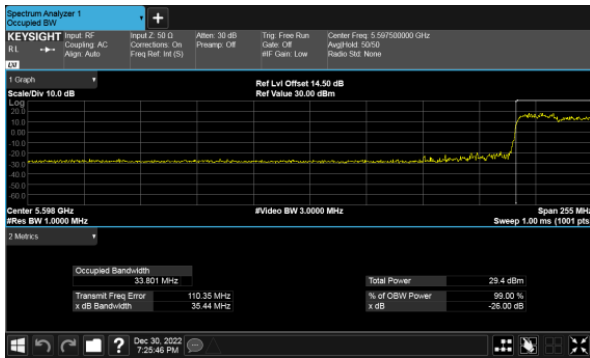

Modulation Type: 802.11ax HE40(14.6Mbps)  
CH142

Modulation Type: 802.11ax HE80(30.6Mbps)  
CH138

26dB Bandwidth  
Beamforming, ANT C  
Within 5470-5725MHz Band, Straddle Channel  
Modulation Type: 802.11ax HE20(7.3Mbps)  
CH144

Modulation Type: 802.11ax HE40(14.6Mbps)  
CH142

Modulation Type: 802.11ax HE80(30.6Mbps)  
CH138

26dB Bandwidth  
Beamforming, ANT D  
Within 5470-5725MHz Band, Straddle Channel  
Modulation Type: 802.11ax HE20(7.3Mbps)  
CH144