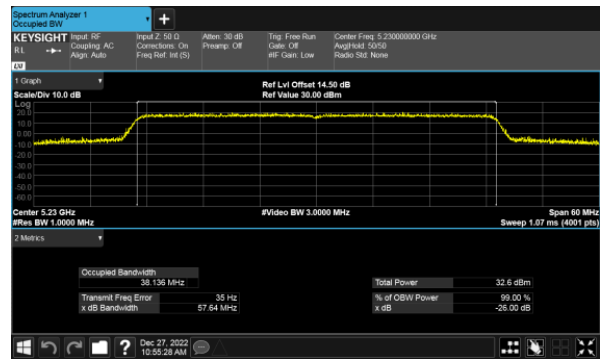

CH40

CH46

CH48

99% Bandwidth  
Beamforming, ANT A  
Modulation Type: 802.11ax HE80(30.6Mbps)  
CH42

99% Bandwidth  
Beamforming, ANT B  
Modulation Type: 802.11ax HE20(7.3Mbps)  
CH36

Modulation Type: 802.11ax HE40(14.6Mbps)  
CH38

CH40

CH46

CH48

99% Bandwidth  
Beamforming, ANT B  
Modulation Type: 802.11ax HE80(30.6Mbps)  
CH42

99% Bandwidth  
Beamforming, ANT C  
Modulation Type: 802.11ax HE20(7.3Mbps)  
CH36

Modulation Type: 802.11ax HE40(14.6Mbps)  
CH38

CH40

CH46

CH48

99% Bandwidth  
Beamforming, ANT C  
Modulation Type: 802.11ax HE80(30.6Mbps)  
CH42

99% Bandwidth  
Beamforming, ANT D  
Modulation Type: 802.11ax HE20(7.3Mbps)  
CH36

Modulation Type: 802.11ax HE40(14.6Mbps)  
CH38