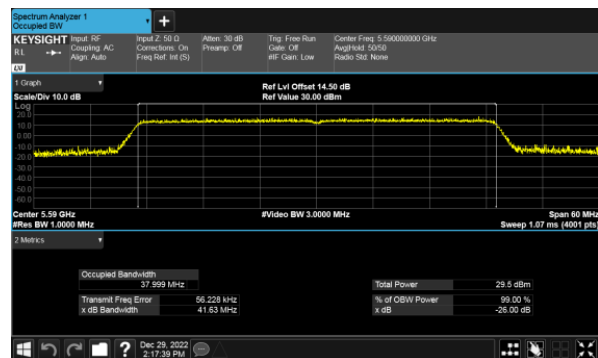

CH60

CH62

CH64

99% Bandwidth  
Beamforming, ANT D  
Modulation Type: 802.11ax HE80(30.6Mbps)  
CH58

99% Bandwidth  
Beamforming, ANT A  
Modulation Type: 802.11ax HE20(7.3Mbps)  
CH100

Modulation Type: 802.11ax HE40(14.6Mbps)  
CH102

CH120

CH118

CH140

CH134

99% Bandwidth  
Beamforming, ANT A  
Modulation Type: 802.11ax HE80(30.6Mbps)  
CH106

CH122

99% Bandwidth  
Beamforming, ANT B  
Modulation Type: 802.11ax HE20(7.3Mbps)  
CH100

Modulation Type: 802.11ax HE40(14.6Mbps)  
CH102