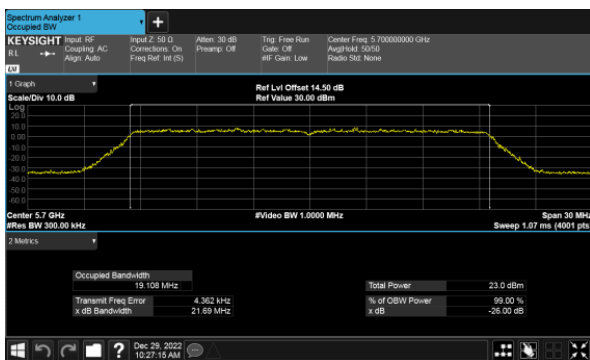

CH120

CH118

CH140

CH134

26dB Bandwidth  
Beamforming, ANT C  
Modulation Type: 802.11ax HE80(30.6Mbps)  
CH106

CH122

26dB Bandwidth  
Beamforming, ANT D  
Modulation Type: 802.11ax HE20(7.3Mbps)  
CH100

Modulation Type: 802.11ax HE40(14.6Mbps)  
CH102

CH120

CH118

CH140

CH134

26dB Bandwidth  
Beamforming, ANT D  
Modulation Type: 802.11ax HE80(30.6Mbps)  
CH106

CH122

26dB Bandwidth  
Beamforming, ANT A  
Straddle Channel, Within 5150-5250MHz band  
Modulation Type: 802.11ax HE160 (61.3Mbps)  
CH50