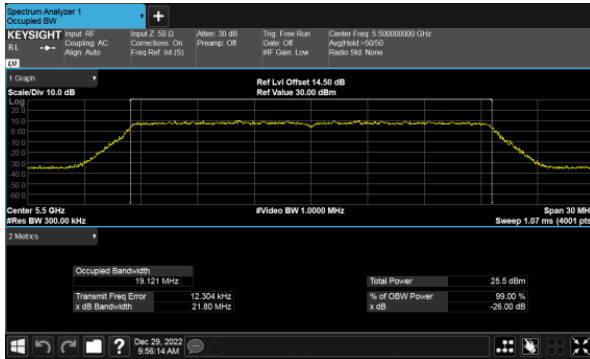

CH120

CH118

CH140

CH134

26dB Bandwidth  
Beamforming, ANT B  
Modulation Type: 802.11ax HE80(30.6Mbps)  
CH106

CH122

26dB Bandwidth  
Beamforming, ANT C  
Modulation Type: 802.11ax HE20(7.3Mbps)  
CH100

Modulation Type: 802.11ax HE40(14.6Mbps)  
CH102