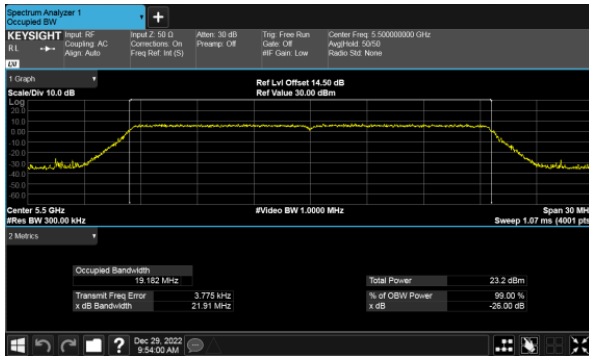

CH60

CH62

CH64

99% Bandwidth  
Beamforming, ANT D  
Modulation Type: 802.11ax HE80(30.6Mbps)  
CH58

99% Bandwidth  
Beamforming, ANT A  
Modulation Type: 802.11ax HE20(7.3Mbps)  
CH100

Modulation Type: 802.11ax HE40(14.6Mbps)  
CH102

CH120

CH118

CH140

CH134

99% Bandwidth  
Beamforming, ANT A  
Modulation Type: 802.11ax HE80(30.6Mbps)  
CH106

CH122

99% Bandwidth  
Beamforming, ANT B  
Modulation Type: 802.11ax HE20(7.3Mbps)  
CH100

Modulation Type: 802.11ax HE40(14.6Mbps)  
CH102