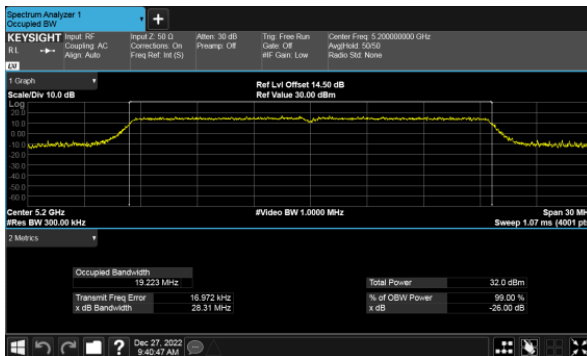

Modulation Type: 802.11ax HE40(14.6Mbps)  
CH142

Modulation Type: 802.11ax HE80(30.6Mbps)  
CH138

26dB Bandwidth  
Beamforming, ANT D  
Within 5470-5725MHz Band, Straddle Channel  
Modulation Type: 802.11ax HE20(7.3Mbps)  
CH144

Modulation Type: 802.11ax HE40(14.6Mbps)  
CH142

Modulation Type: 802.11ax HE80(30.6Mbps)  
CH138

99% Bandwidth  
Beamforming, ANT A  
Modulation Type: 802.11ax HE20(7.3Mbps)  
CH36

Modulation Type: 802.11ax HE40(14.6Mbps)  
CH38

CH40

CH46

CH48

99% Bandwidth  
Beamforming, ANT A  
Modulation Type: 802.11ax HE80(30.6Mbps)  
CH42

99% Bandwidth  
Beamforming, ANT B  
Modulation Type: 802.11ax HE20(7.3Mbps)  
CH36

Modulation Type: 802.11ax HE40(14.6Mbps)  
CH38