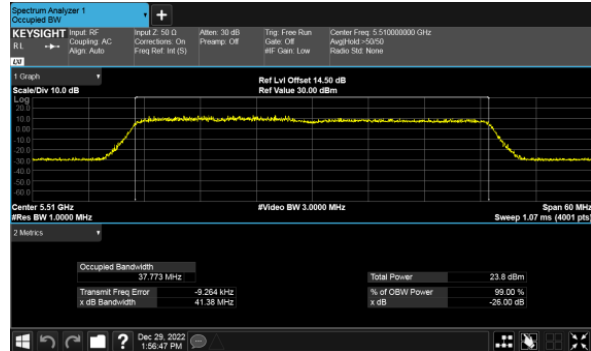

26dB Bandwidth  
Beamforming, ANT A  
Modulation Type: 802.11ax HE80(30.6Mbps)  
CH106

CH122

26dB Bandwidth  
Beamforming, ANT B  
Modulation Type: 802.11ax HE20(7.3Mbps)  
CH100

Modulation Type: 802.11ax HE40(14.6Mbps)  
CH102

CH120

CH118

CH140

CH134

26dB Bandwidth  
Beamforming, ANT B  
Modulation Type: 802.11ax HE80(30.6Mbps)  
CH106

CH122

26dB Bandwidth  
Beamforming, ANT C  
Modulation Type: 802.11ax HE20(7.3Mbps)  
CH100

Modulation Type: 802.11ax HE40(14.6Mbps)  
CH102