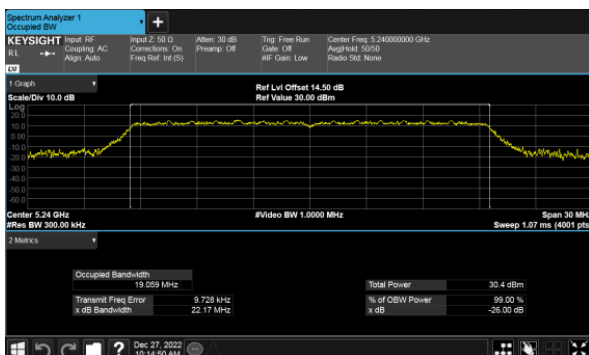

CH40

CH46

CH48

99% Bandwidth  
Beamforming, ANT C  
Modulation Type: 802.11ax HE80(30.6Mbps)  
CH42

99% Bandwidth  
Beamforming, ANT D  
Modulation Type: 802.11ax HE20(7.3Mbps)  
CH36

Modulation Type: 802.11ax HE40(14.6Mbps)  
CH38

CH40

CH46

CH48

99% Bandwidth  
Beamforming, ANT D  
Modulation Type: 802.11ax HE80(30.6Mbps)  
CH42

99% Bandwidth  
Beamforming, ANT A  
Modulation Type: 802.11ax HE20(7.3Mbps)  
CH52

Modulation Type: 802.11ax HE40(14.6Mbps)  
CH54