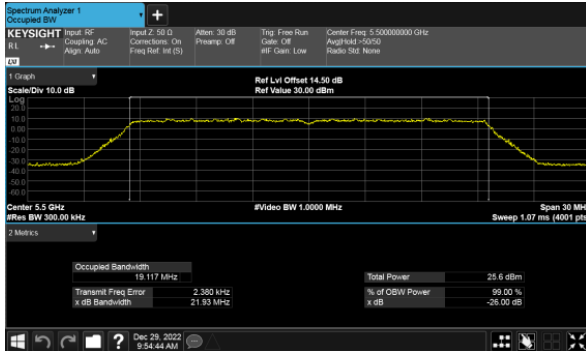

26dB Bandwidth  
Beamforming, ANT A  
Modulation Type: 802.11ax HE80(30.6Mbps)  
CH106

CH122

26dB Bandwidth  
Beamforming, ANT B  
Modulation Type: 802.11ax HE20(7.3Mbps)  
CH100

Modulation Type: 802.11ax HE40(14.6Mbps)  
CH102

CH120

CH118

CH140

CH134

26dB Bandwidth  
Beamforming, ANT B  
Modulation Type: 802.11ax HE80(30.6Mbps)  
CH106

CH122

26dB Bandwidth  
Beamforming, ANT C  
Modulation Type: 802.11ax HE20(7.3Mbps)  
CH100

Modulation Type: 802.11ax HE40(14.6Mbps)  
CH102