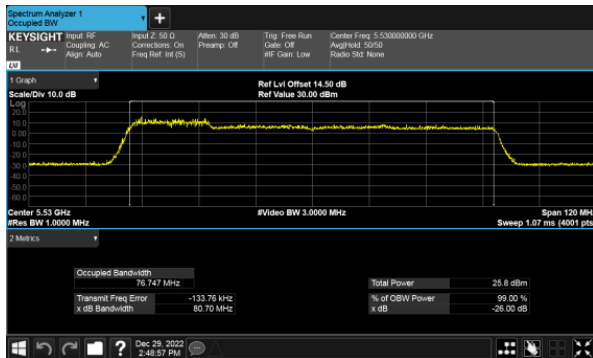

CH120

CH118

CH140

CH134

26dB Bandwidth  
Beamforming, ANT B  
Modulation Type: 802.11ax HE80(30.6Mbps)  
CH106

CH122

26dB Bandwidth  
Beamforming, ANT C  
Modulation Type: 802.11ax HE20(7.3Mbps)  
CH100

Modulation Type: 802.11ax HE40(14.6Mbps)  
CH102