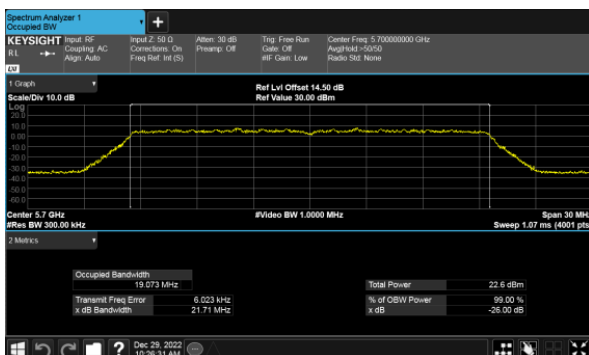

CH120

CH118

CH140

CH134

99% Bandwidth  
Beamforming, ANT A  
Modulation Type: 802.11ax HE80(30.6Mbps)  
CH106

CH122

99% Bandwidth  
Beamforming, ANT B  
Modulation Type: 802.11ax HE20(7.3Mbps)  
CH100

Modulation Type: 802.11ax HE40(14.6Mbps)  
CH102

CH120

CH118

CH140

CH134

99% Bandwidth  
Beamforming, ANT B  
Modulation Type: 802.11ax HE80(30.6Mbps)  
CH106

CH122

99% Bandwidth  
Beamforming, ANT C  
Modulation Type: 802.11ax HE20(7.3Mbps)  
CH100

Modulation Type: 802.11ax HE40(14.6Mbps)  
CH102

CH120

CH118

CH140

CH134

99% Bandwidth  
Beamforming, ANT C  
Modulation Type: 802.11ax HE80(30.6Mbps)  
CH106

CH122

99% Bandwidth  
Beamforming, ANT D  
Modulation Type: 802.11ax HE20(7.3Mbps)  
CH100

Modulation Type: 802.11ax HE40(14.6Mbps)  
CH102