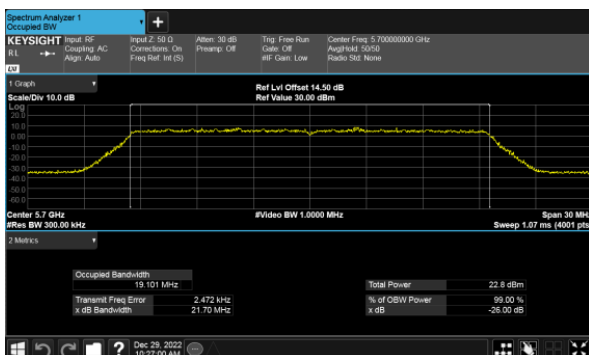

CH120

CH118

CH140

CH134

99% Bandwidth  
Beamforming, ANT B  
Modulation Type: 802.11ax HE80(30.6Mbps)  
CH106

CH122

99% Bandwidth  
Beamforming, ANT C  
Modulation Type: 802.11ax HE20(7.3Mbps)  
CH100

Modulation Type: 802.11ax HE40(14.6Mbps)  
CH102

CH120

CH118

CH140

CH134

99% Bandwidth  
Beamforming, ANT C  
Modulation Type: 802.11ax HE80(30.6Mbps)  
CH106

CH122

99% Bandwidth  
Beamforming, ANT D  
Modulation Type: 802.11ax HE20(7.3Mbps)  
CH100

Modulation Type: 802.11ax HE40(14.6Mbps)  
CH102

CH120

CH118

CH140

CH134

99% Bandwidth  
Beamforming, ANT D  
Modulation Type: 802.11ax HE80(30.6Mbps)  
CH106

CH122

99% Bandwidth  
Beamforming, ANT A  
Straddle Channel, Within 5150-5250MHz band  
Modulation Type: 802.11ax HE160 (61.3Mbps)  
CH50