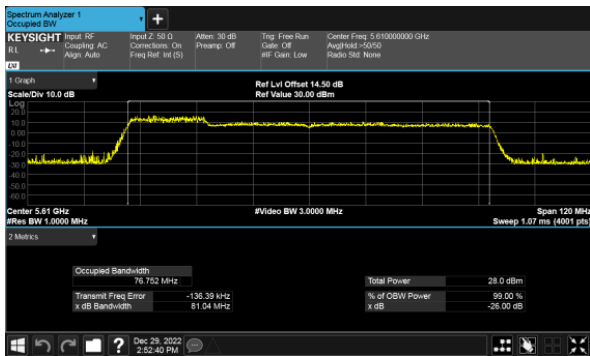

CH120

CH118

CH140

CH134

99% Bandwidth  
Beamforming, ANT B  
Modulation Type: 802.11ax HE80(30.6Mbps)  
CH106

CH122

99% Bandwidth  
Beamforming, ANT C  
Modulation Type: 802.11ax HE20(7.3Mbps)  
CH100

Modulation Type: 802.11ax HE40(14.6Mbps)  
CH102