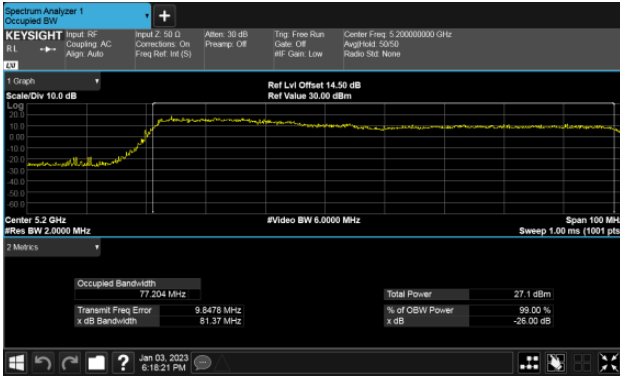

Straddle Channel, Extends across 5250MHz band  
Modulation Type: 802.11ax HE160 (61.3Mbps)  
CH50

Modulation Type: 802.11ax HE160 (61.3Mbps)  
CH114

26dB Bandwidth  
Beamforming, ANT C  
Straddle Channel, Within 5150-5250MHz band  
Modulation Type: 802.11ax HE160 (61.3Mbps)  
CH50

Straddle Channel, Extends across 5250MHz band  
Modulation Type: 802.11ax HE160 (61.3Mbps)  
CH50

Modulation Type: 802.11ax HE160 (61.3Mbps)  
CH114

26dB Bandwidth  
 Beamforming, ANT D  
 Straddle Channel, Within 5150-5250MHz band  
 Modulation Type: 802.11ax HE160 (61.3Mbps)  
 CH50

Straddle Channel, Extends across 5250MHz band  
 Modulation Type: 802.11ax HE160 (61.3Mbps)  
 CH50

Modulation Type: 802.11ax HE160 (61.3Mbps)  
 CH114

26dB Bandwidth  
Beamforming, ANT A  
Within 5470-5725MHz Band, Straddle Channel  
Modulation Type: 802.11ax HE20(7.3Mbps)  
CH144