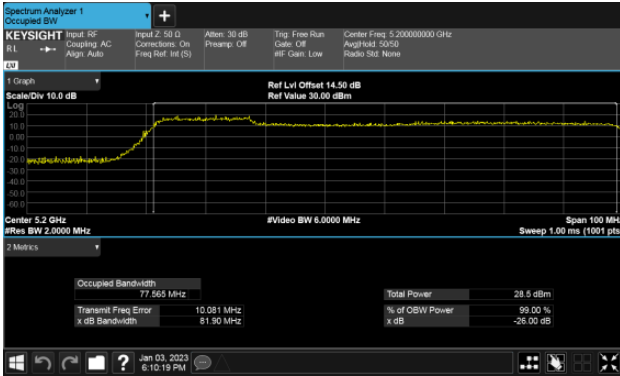

Straddle Channel, Extends across 5250MHz band  
Modulation Type: 802.11ax HE160 (61.3Mbps)  
CH50

Modulation Type: 802.11ax HE160 (61.3Mbps)  
CH114

26dB Bandwidth  
Beamforming, ANT B  
Straddle Channel, Within 5150-5250MHz band  
Modulation Type: 802.11ax HE160 (61.3Mbps)  
CH50

Straddle Channel, Extends across 5250MHz band  
Modulation Type: 802.11ax HE160 (61.3Mbps)  
CH50

Modulation Type: 802.11ax HE160 (61.3Mbps)  
CH114

26dB Bandwidth  
Beamforming, ANT C  
Straddle Channel, Within 5150-5250MHz band  
Modulation Type: 802.11ax HE160 (61.3Mbps)  
CH50