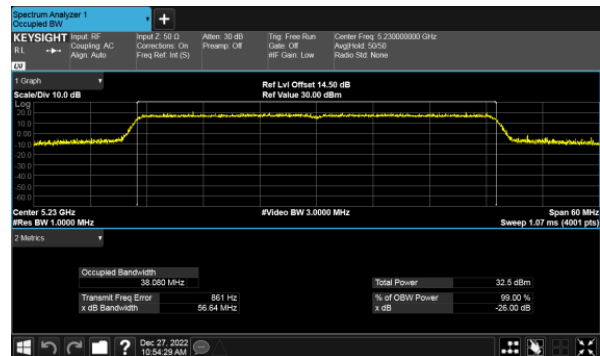

Modulation Type: 802.11ax HE40(14.6Mbps)  
CH142

Modulation Type: 802.11ax HE80(30.6Mbps)  
CH138

26dB Bandwidth  
Beamforming, ANT D  
Within 5470-5725MHz Band, Straddle Channel  
Modulation Type: 802.11ax HE20(7.3Mbps)  
CH144

Modulation Type: 802.11ax HE40(14.6Mbps)  
CH142

Modulation Type: 802.11ax HE80(30.6Mbps)  
CH138

99% Bandwidth  
Beamforming, ANT A  
Modulation Type: 802.11ax HE20(7.3Mbps)  
CH36

Modulation Type: 802.11ax HE40(14.6Mbps)  
CH38

CH40

CH46

CH48

99% Bandwidth  
Beamforming, ANT A  
Modulation Type: 802.11ax HE80(30.6Mbps)  
CH42

99% Bandwidth  
Beamforming, ANT B  
Modulation Type: 802.11ax HE20(7.3Mbps)  
CH36

Modulation Type: 802.11ax HE40(14.6Mbps)  
CH38