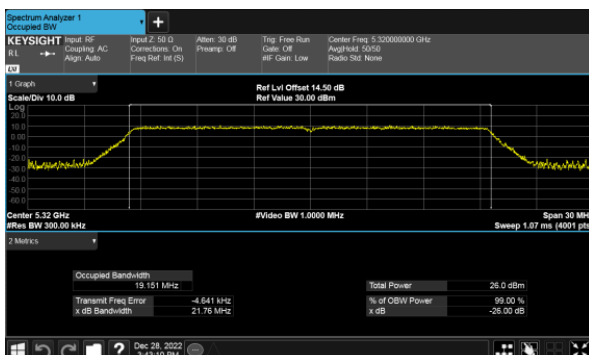

99% Bandwidth
Beamforming, ANT A
Modulation Type: 802.11ax HE20(7.3Mbps)
CH52

Modulation Type: 802.11ax HE40(14.6Mbps)
CH54

CH64