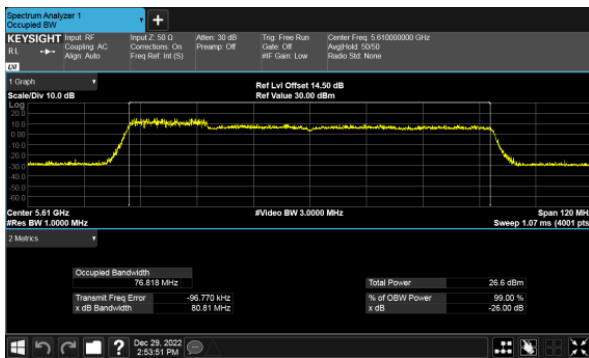

CH120

CH118

CH140

CH134

99% Bandwidth  
Beamforming, ANT C  
Modulation Type: 802.11ax HE80(30.6Mbps)  
CH106

CH122

99% Bandwidth  
Beamforming, ANT D  
Modulation Type: 802.11ax HE20(7.3Mbps)  
CH100

Modulation Type: 802.11ax HE40(14.6Mbps)  
CH102

CH120

CH118

CH140

CH134

99% Bandwidth  
Beamforming, ANT D  
Modulation Type: 802.11ax HE80(30.6Mbps)  
CH106

CH122

99% Bandwidth  
Beamforming, ANT A  
Straddle Channel, Within 5150-5250MHz band  
Modulation Type: 802.11ax HE160 (61.3Mbps)  
CH50