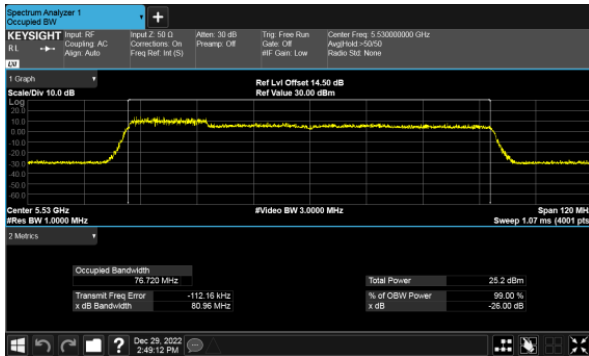

CH120

CH118

CH140

CH134

99% Bandwidth  
Beamforming, ANT C  
Modulation Type: 802.11ax HE80(30.6Mbps)  
CH106

CH122

99% Bandwidth  
Beamforming, ANT D  
Modulation Type: 802.11ax HE20(7.3Mbps)  
CH100

Modulation Type: 802.11ax HE40(14.6Mbps)  
CH102

CH120

CH118

CH140

CH134

99% Bandwidth  
Beamforming, ANT D  
Modulation Type: 802.11ax HE80(30.6Mbps)  
CH106

CH122

99% Bandwidth  
Beamforming, ANT A  
Straddle Channel, Within 5150-5250MHz band  
Modulation Type: 802.11ax HE160 (61.3Mbps)  
CH50