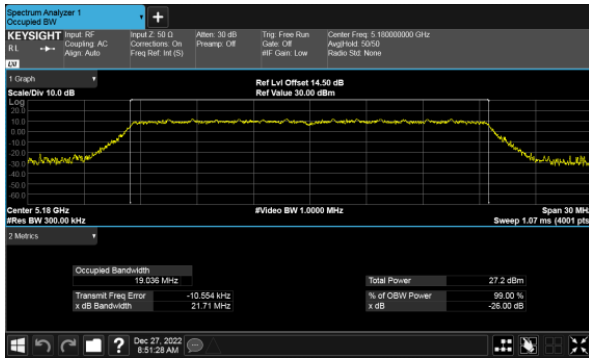

CH40

CH46

CH48

99% Bandwidth  
Beamforming, ANT B  
Modulation Type: 802.11ax HE80(30.6Mbps)  
CH42

99% Bandwidth  
Beamforming, ANT C  
Modulation Type: 802.11ax HE20(7.3Mbps)  
CH36

Modulation Type: 802.11ax HE40(14.6Mbps)  
CH38

CH40

CH46

CH48

99% Bandwidth  
Beamforming, ANT C  
Modulation Type: 802.11ax HE80(30.6Mbps)  
CH42

99% Bandwidth  
Beamforming, ANT D  
Modulation Type: 802.11ax HE20(7.3Mbps)  
CH36

Modulation Type: 802.11ax HE40(14.6Mbps)  
CH38