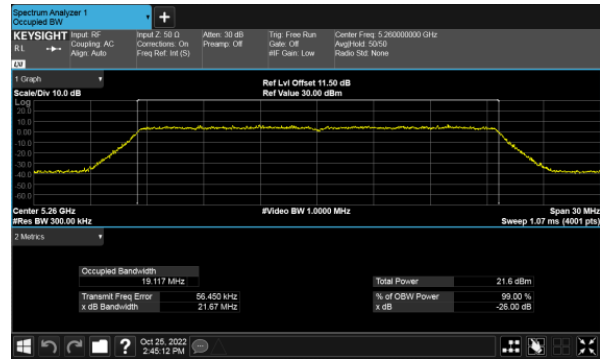

99% Bandwidth
Non-Beamforming, ANT D
Modulation Type: 802.11a (6Mbps)
CH52

Modulation Type: 802.11ax HE20(7.3Mbps)
CH52

CH60

CH60

CH64

CH64

99% Bandwidth
Non-Beamforming, ANT D
Modulation Type: 802.11ax HE40(14.6Mbps)
CH54

Modulation Type: 802.11ax HE80(30.6Mbps)
CH58

CH62

99% Bandwidth
Non-Beamforming, ANT A
Modulation Type: 802.11a (6Mbps)
CH100

Modulation Type: 802.11ax HE20(7.3Mbps)
CH100

CH120

CH120

CH140

CH140