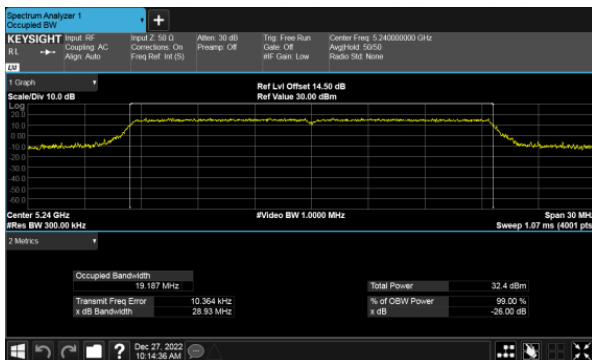

Modulation Type: 802.11ax HE40(14.6Mbps)
CH38

CH40

CH46

CH48

26dB Bandwidth
Beamforming, ANT C
Modulation Type: 802.11ax HE80(30.6Mbps)
CH42

26dB Bandwidth
Beamforming, ANT D
Modulation Type: 802.11ax HE20(7.3Mbps)
CH36