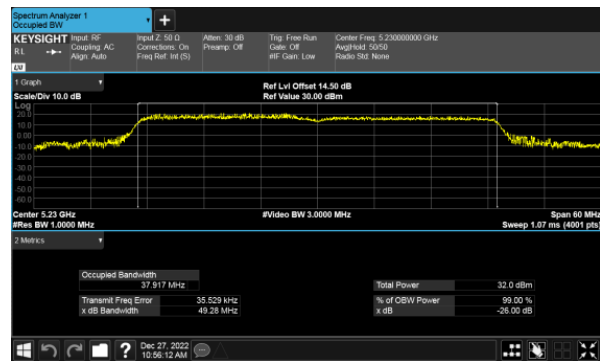

26dB Bandwidth
Beamforming, ANT D
Modulation Type: 802.11ax HE20(7.3Mbps)
CH36

Modulation Type: 802.11ax HE40(14.6Mbps)
CH38

CH40

CH46

CH48