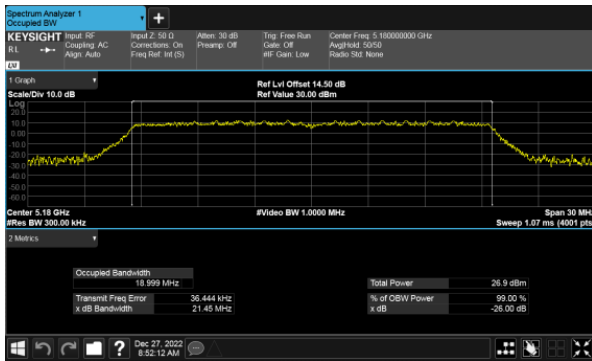

26dB Bandwidth
Beamforming, ANT D
Modulation Type: 802.11ax HE20(7.3Mbps)
CH36

Modulation Type: 802.11ax HE40(14.6Mbps)
CH38