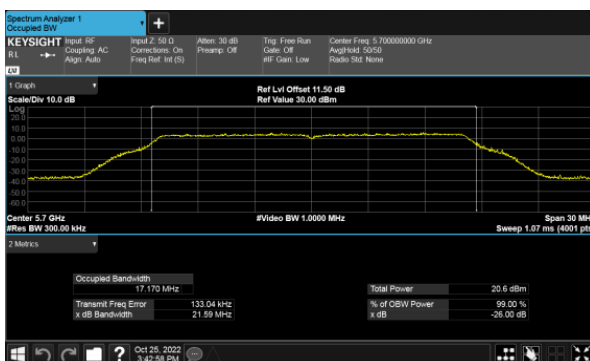

Modulation Type: 802.11ax HE80(30.6Mbps)
CH58

CH62

99% Bandwidth
Non-Beamforming, ANT A
Modulation Type: 802.11a (6Mbps)
CH100

Modulation Type: 802.11ax HE20(7.3Mbps)
CH100

CH120

CH120

CH140

CH140

99% Bandwidth
Non-Beamforming, ANT A
Modulation Type: 802.11ax HE40(14.6Mbps)
CH102

Modulation Type: 802.11ax HE80(30.6Mbps)
CH106

CH118

CH122

CH134

99% Bandwidth
Non-Beamforming, ANT B
Modulation Type: 802.11a (6Mbps)
CH100