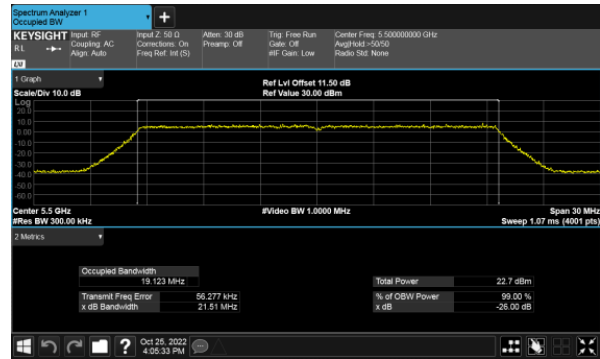

CH140

99% Bandwidth
Non-Beamforming, ANT C
Modulation Type: 802.11ax HE40(14.6Mbps)
CH102

Modulation Type: 802.11ax HE80(30.6Mbps)
CH106

CH118

CH122

CH134

99% Bandwidth
Non-Beamforming, ANT D
Modulation Type: 802.11a (6Mbps)
CH100

Modulation Type: 802.11ax HE20(7.3Mbps)
CH100

CH120

CH120

CH140

CH140

99% Bandwidth
Non-Beamforming, ANT D
Modulation Type: 802.11ax HE40(14.6Mbps)
CH102

Modulation Type: 802.11ax HE80(30.6Mbps)
CH106

CH118