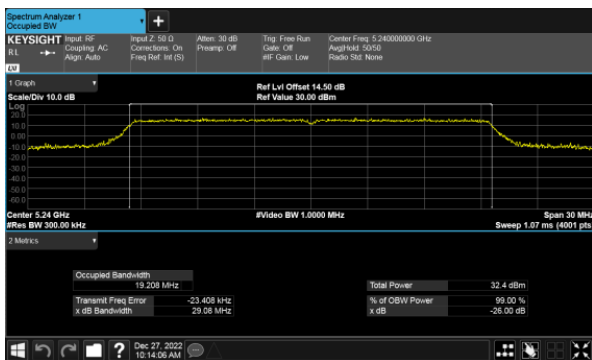

Modulation Type: 802.11ax HE40(14.6Mbps)
CH38

CH40

CH46

CH48

26dB Bandwidth
Beamforming, ANT B
Modulation Type: 802.11ax HE80(30.6Mbps)
CH42

26dB Bandwidth
Beamforming, ANT C
Modulation Type: 802.11ax HE20(7.3Mbps)
CH36