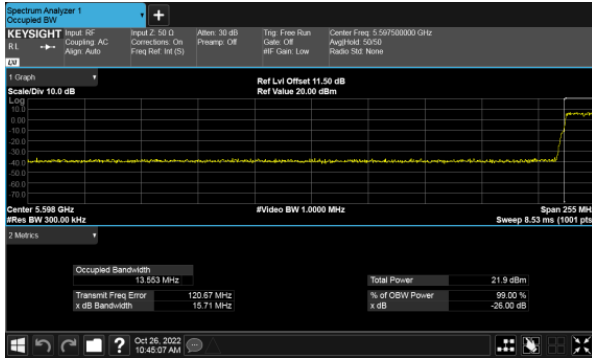

Modulation Type: 802.11ax HE80(30.6Mbps)
 CH138

Modulation Type: 802.11ax HE20(7.3Mbps)
 CH144

Modulation Type: 802.11ax HE40(14.6Mbps)
 CH142

99% Bandwidth
 Non-Beamforming, ANT D
 Within 5470-5725MHz Band, Straddle Channel
 Modulation Type: 802.11a (6Mbps)
 CH144