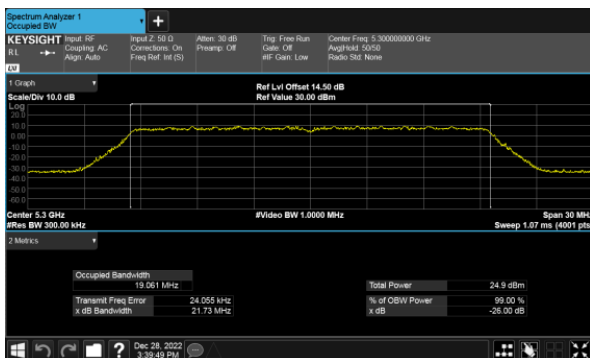

Modulation Type: 802.11ax HE40(14.6Mbps)
CH54

CH60

CH62

CH64

26dB Bandwidth
Beamforming, ANT A
Modulation Type: 802.11ax HE80(30.6Mbps)
CH58

26dB Bandwidth
Beamforming, ANT B
Modulation Type: 802.11ax HE20(7.3Mbps)
CH52

Modulation Type: 802.11ax HE40(14.6Mbps)
CH54

CH60

CH62

CH64

26dB Bandwidth
Beamforming, ANT B
Modulation Type: 802.11ax HE80(30.6Mbps)
CH58

26dB Bandwidth
Beamforming, ANT C
Modulation Type: 802.11ax HE20(7.3Mbps)
CH52

Modulation Type: 802.11ax HE40(14.6Mbps)
CH54

CH60

CH62

CH64

26dB Bandwidth
Beamforming, ANT C
Modulation Type: 802.11ax HE80(30.6Mbps)
CH58

26dB Bandwidth
Beamforming, ANT D
Modulation Type: 802.11ax HE20(7.3Mbps)
CH52