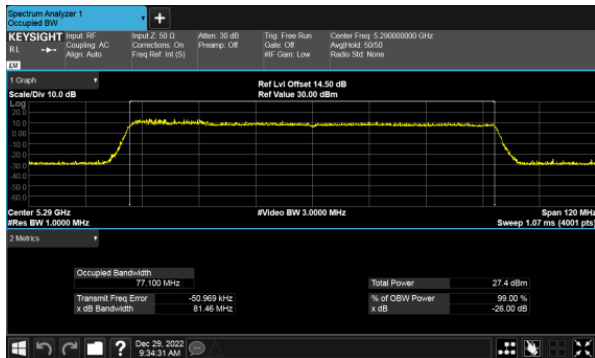

Modulation Type: 802.11ax HE40(14.6Mbps)
CH54

CH60

CH62

CH64

26dB Bandwidth
Beamforming, ANT A
Modulation Type: 802.11ax HE80(30.6Mbps)
CH58

26dB Bandwidth
Beamforming, ANT B
Modulation Type: 802.11ax HE20(7.3Mbps)
CH52