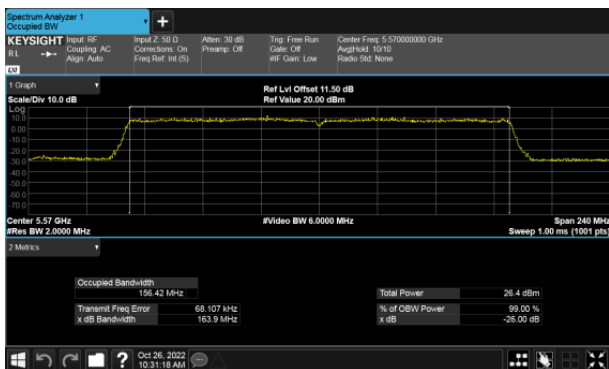

Modulation Type: 802.11ax HE160 (61.3Mbps)
 CH114

99% Bandwidth
 Non-Beamforming, ANT B
 Straddle Channel, Within 5150-5250MHz band
 Modulation Type: 802.11ax HE160 (61.3Mbps)
 CH50

Straddle Channel, Extends across 5250MHz band
 Modulation Type: 802.11ax HE160 (61.3Mbps)
 CH50

Modulation Type: 802.11ax HE160 (61.3Mbps)
 CH114

99% Bandwidth
Non-Beamforming, ANT C
Straddle Channel, Within 5150-5250MHz band
Modulation Type: 802.11ax HE160 (61.3Mbps)
CH50

Straddle Channel, Extends across 5250MHz band
Modulation Type: 802.11ax HE160 (61.3Mbps)
CH50

Modulation Type: 802.11ax HE160 (61.3Mbps)
CH114

99% Bandwidth
 Non-Beamforming, ANT D
 Straddle Channel, Within 5150-5250MHz band
 Modulation Type: 802.11ax HE160 (61.3Mbps)
 CH50

Straddle Channel, Extends across 5250MHz band
 Modulation Type: 802.11ax HE160 (61.3Mbps)
 CH50