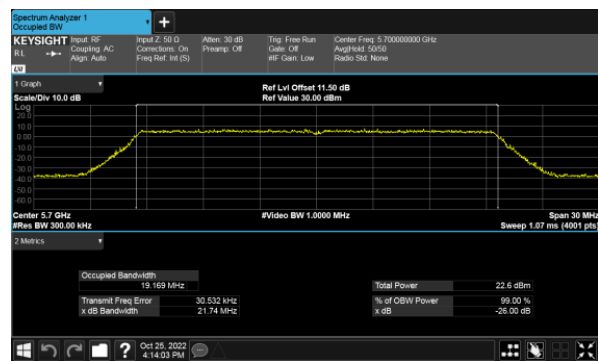

Non-Beamforming, ANT C
Modulation Type: 802.11a (6Mbps)
CH100

Modulation Type: 802.11ax HE20(7.3Mbps)
CH100

CH120

CH120

CH140

CH140