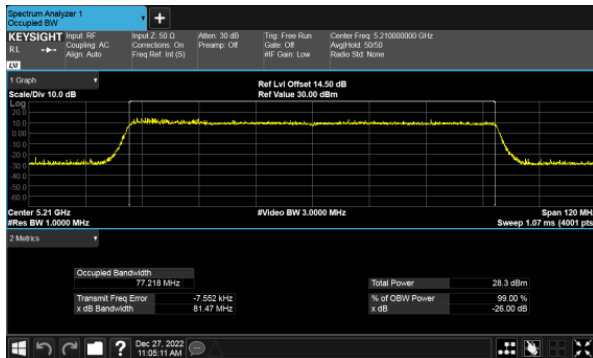

Modulation Type: 802.11ax HE40(14.6Mbps)
CH38

CH40

CH46

CH48

26dB Bandwidth
Beamforming, ANT A
Modulation Type: 802.11ax HE80(30.6Mbps)
CH42

26dB Bandwidth
Beamforming, ANT B
Modulation Type: 802.11ax HE20(7.3Mbps)
CH36