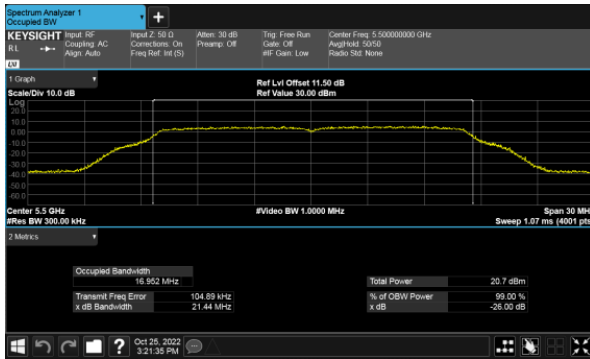

Modulation Type: 802.11ax HE80(30.6Mbps)
CH58

CH62

99% Bandwidth
Non-Beamforming, ANT A
Modulation Type: 802.11a (6Mbps)
CH100

Modulation Type: 802.11ax HE20(7.3Mbps)
CH100

CH120

CH120

CH140

CH140