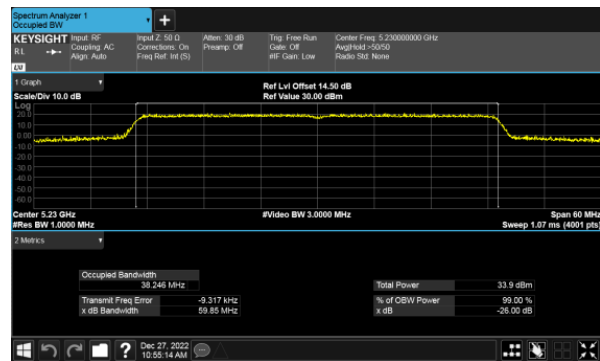

Modulation Type: 802.11ax HE80(30.6Mbps)
 CH138

Modulation Type: 802.11ax HE20(7.3Mbps)
 CH144

Modulation Type: 802.11ax HE40(14.6Mbps)
 CH142

26dB Bandwidth
Beamforming, ANT A
Modulation Type: 802.11ax HE20(7.3Mbps)
CH36

Modulation Type: 802.11ax HE40(14.6Mbps)
CH38

CH40

CH46

CH48

26dB Bandwidth
Beamforming, ANT A
Modulation Type: 802.11ax HE80(30.6Mbps)
CH42

26dB Bandwidth
Beamforming, ANT B
Modulation Type: 802.11ax HE20(7.3Mbps)
CH36

Modulation Type: 802.11ax HE40(14.6Mbps)
CH38

CH40

CH46

CH48

26dB Bandwidth
Beamforming, ANT B
Modulation Type: 802.11ax HE80(30.6Mbps)
CH42

26dB Bandwidth
Beamforming, ANT C
Modulation Type: 802.11ax HE20(7.3Mbps)
CH36