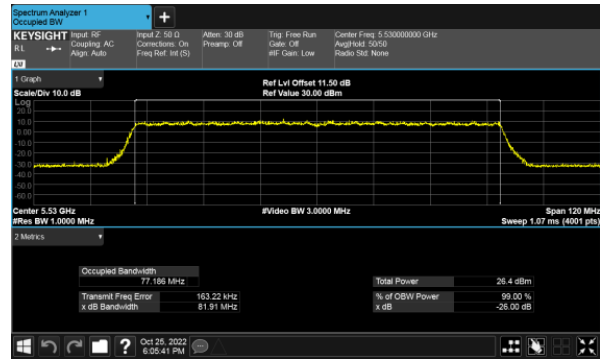

Modulation Type: 802.11ax HE80(30.6Mbps)
CH58

CH62

99% Bandwidth
Non-Beamforming, ANT A
Modulation Type: 802.11a (6Mbps)
CH100

Modulation Type: 802.11ax HE20(7.3Mbps)
CH100

CH120

CH120

CH140

CH140

99% Bandwidth
Non-Beamforming, ANT A
Modulation Type: 802.11ax HE40(14.6Mbps)
CH102

Modulation Type: 802.11ax HE80(30.6Mbps)
CH106

CH118

CH122

CH134

99% Bandwidth
Non-Beamforming, ANT B
Modulation Type: 802.11a (6Mbps)
CH100