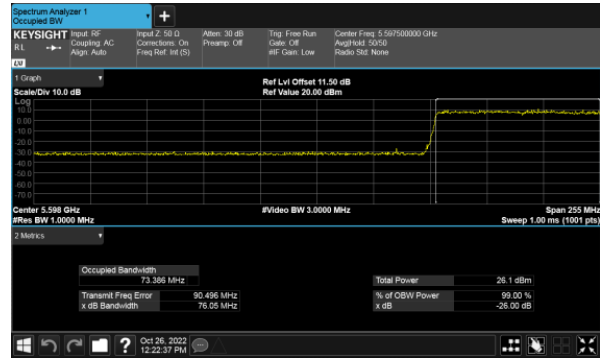

Modulation Type: 802.11ax HE80(30.6Mbps)
 CH138

Modulation Type: 802.11ax HE20(7.3Mbps)
 CH144

Modulation Type: 802.11ax HE40(14.6Mbps)
 CH142

99% Bandwidth
 Non-Beamforming, ANT C
 Within 5470-5725MHz Band, Straddle Channel
 Modulation Type: 802.11a (6Mbps)
 CH144

Modulation Type: 802.11ax HE80(30.6Mbps)
 CH138

Modulation Type: 802.11ax HE20(7.3Mbps)
 CH144

Modulation Type: 802.11ax HE40(14.6Mbps)
 CH142

99% Bandwidth
 Non-Beamforming, ANT D
 Within 5470-5725MHz Band, Straddle Channel
 Modulation Type: 802.11a (6Mbps)
 CH144