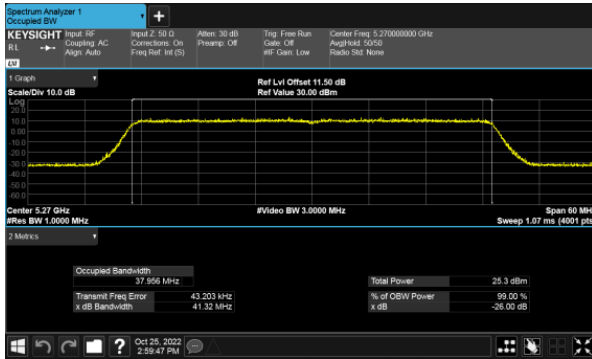

99% Bandwidth
Non-Beamforming, ANT D
Modulation Type: 802.11a (6Mbps)
CH52

Modulation Type: 802.11ax HE20(7.3Mbps)
CH52

CH60

CH60

CH64

CH64

99% Bandwidth
Non-Beamforming, ANT D
Modulation Type: 802.11ax HE40(14.6Mbps)
CH54

Modulation Type: 802.11ax HE80(30.6Mbps)
CH58

CH62

99% Bandwidth
Non-Beamforming, ANT A
Modulation Type: 802.11a (6Mbps)
CH100

Modulation Type: 802.11ax HE20(7.3Mbps)
CH100

CH120

CH120

CH140

CH140