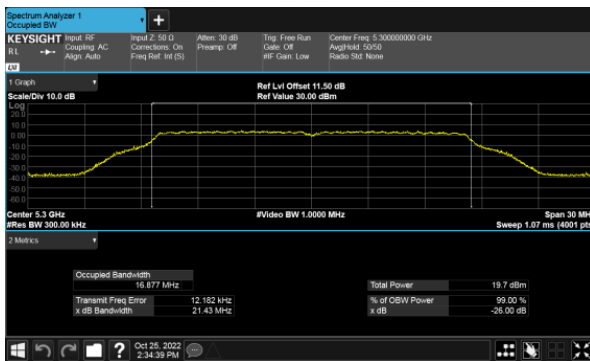

99% Bandwidth
Non-Beamforming, ANT D
Modulation Type: 802.11a (6Mbps)
CH52

Modulation Type: 802.11ax HE20(7.3Mbps)
CH52

CH60

CH60

CH64

CH64

99% Bandwidth
Non-Beamforming, ANT D
Modulation Type: 802.11ax HE40(14.6Mbps)
CH54

Modulation Type: 802.11ax HE80(30.6Mbps)
CH58

CH62

99% Bandwidth
Non-Beamforming, ANT A
Modulation Type: 802.11a (6Mbps)
CH100

Modulation Type: 802.11ax HE20(7.3Mbps)
CH100

CH120

CH120

CH140

CH140