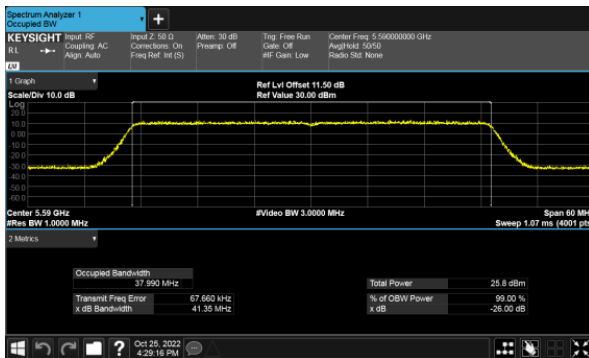

Modulation Type: 802.11ax HE20(7.3Mbps)
CH100

CH120

CH120

CH140

CH140

99% Bandwidth
Non-Beamforming, ANT D
Modulation Type: 802.11ax HE40(14.6Mbps)
CH102

Modulation Type: 802.11ax HE80(30.6Mbps)
CH106

CH118

CH122

CH134

99% Bandwidth
 Non-Beamforming, ANT A
 Straddle Channel, Within 5150-5250MHz band
 Modulation Type: 802.11ax HE160 (61.3Mbps)
 CH50

Straddle Channel, Extends across 5250MHz band
 Modulation Type: 802.11ax HE160 (61.3Mbps)
 CH50