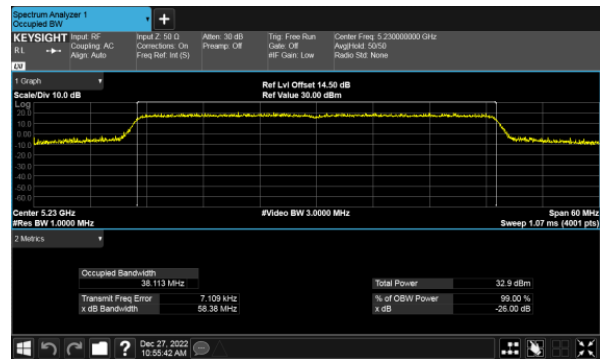

26dB Bandwidth
Beamforming, ANT C
Modulation Type: 802.11ax HE20(7.3Mbps)
CH36

Modulation Type: 802.11ax HE40(14.6Mbps)
CH38

CH40

CH46

CH48