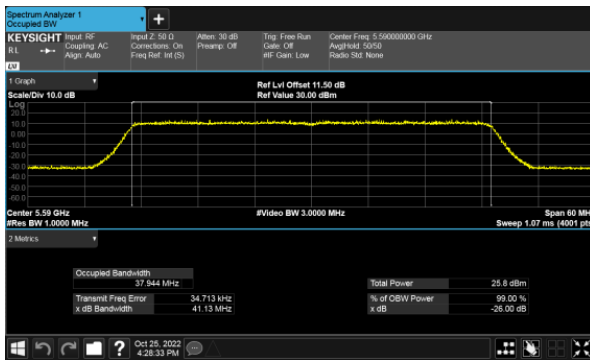

CH140

99% Bandwidth
Non-Beamforming, ANT C
Modulation Type: 802.11ax HE40(14.6Mbps)
CH102

Modulation Type: 802.11ax HE80(30.6Mbps)
CH106

CH118

CH122

CH134

99% Bandwidth
Non-Beamforming, ANT D
Modulation Type: 802.11a (6Mbps)
CH100