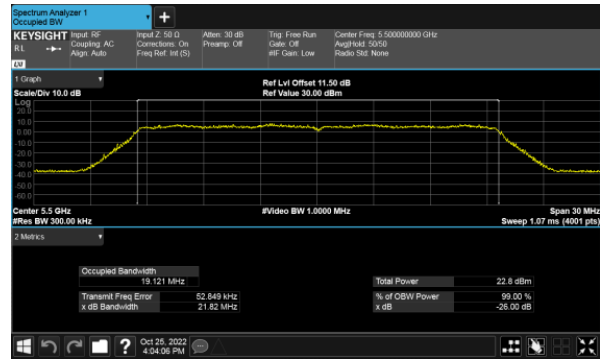

Modulation Type: 802.11ax HE80(30.6Mbps)
CH58

CH62

99% Bandwidth
Non-Beamforming, ANT A
Modulation Type: 802.11a (6Mbps)
CH100

Modulation Type: 802.11ax HE20(7.3Mbps)
CH100

CH120

CH120

CH140

CH140