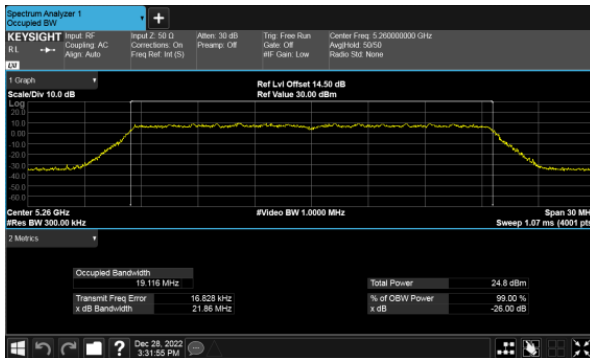

Modulation Type: 802.11ax HE40(14.6Mbps)
CH54

CH60

CH62

CH64

26dB Bandwidth
Beamforming, ANT A
Modulation Type: 802.11ax HE80(30.6Mbps)
CH58

26dB Bandwidth
Beamforming, ANT B
Modulation Type: 802.11ax HE20(7.3Mbps)
CH52

Modulation Type: 802.11ax HE40(14.6Mbps)
CH54

CH60

CH62

CH64

26dB Bandwidth
Beamforming, ANT B
Modulation Type: 802.11ax HE80(30.6Mbps)
CH58

26dB Bandwidth
Beamforming, ANT C
Modulation Type: 802.11ax HE20(7.3Mbps)
CH52

Modulation Type: 802.11ax HE40(14.6Mbps)
CH54

CH60

CH62

CH64

26dB Bandwidth
Beamforming, ANT C
Modulation Type: 802.11ax HE80(30.6Mbps)
CH58

26dB Bandwidth
Beamforming, ANT D
Modulation Type: 802.11ax HE20(7.3Mbps)
CH52