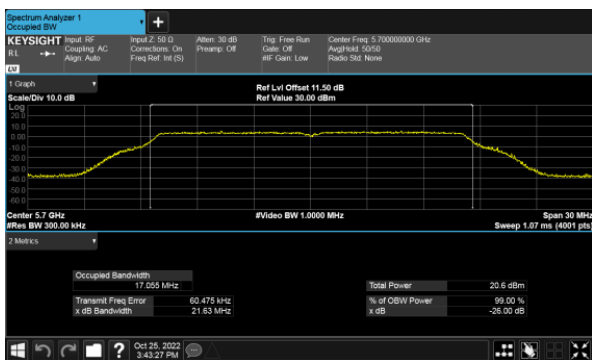

Modulation Type: 802.11ax HE20(7.3Mbps)
CH100

CH120

CH120

CH140

CH140

99% Bandwidth
Non-Beamforming, ANT B
Modulation Type: 802.11ax HE40(14.6Mbps)
CH102

Modulation Type: 802.11ax HE80(30.6Mbps)
CH106

CH118