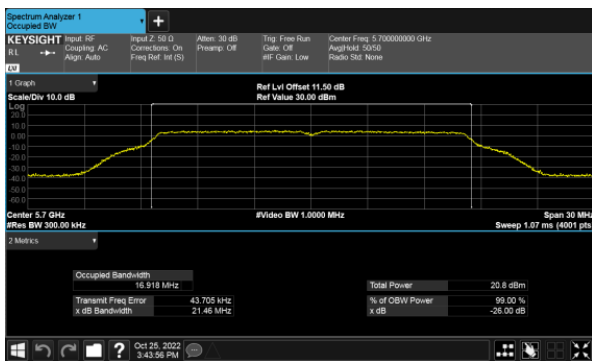

CH122

CH134

99% Bandwidth

Non-Beamforming, ANT C
Modulation Type: 802.11a (6Mbps)
CH100

Modulation Type: 802.11ax HE20(7.3Mbps)
CH100

CH120

CH120

CH140