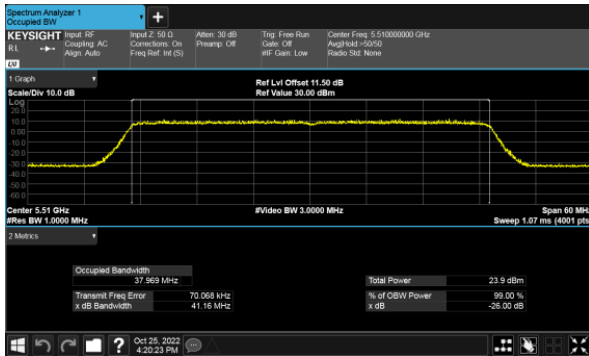

Modulation Type: 802.11ax HE20(7.3Mbps)
CH100

CH120

CH120

CH140

CH140

99% Bandwidth
Non-Beamforming, ANT D
Modulation Type: 802.11ax HE40(14.6Mbps)
CH102

Modulation Type: 802.11ax HE80(30.6Mbps)
CH106

CH118

CH122

CH134

99% Bandwidth
 Non-Beamforming, ANT A
 Straddle Channel, Within 5150-5250MHz band
 Modulation Type: 802.11ax HE160 (61.3Mbps)
 CH50

Straddle Channel, Extends across 5250MHz band
 Modulation Type: 802.11ax HE160 (61.3Mbps)
 CH50