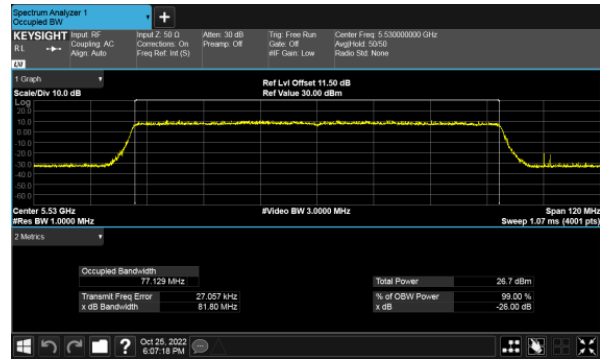

CH122

CH134

99% Bandwidth

Non-Beamforming, ANT C
Modulation Type: 802.11a (6Mbps)
CH100

Modulation Type: 802.11ax HE20(7.3Mbps)
CH100

CH120

CH120

CH140

CH140

99% Bandwidth
Non-Beamforming, ANT C
Modulation Type: 802.11ax HE40(14.6Mbps)
CH102

Modulation Type: 802.11ax HE80(30.6Mbps)
CH106

CH118

CH122

CH134

99% Bandwidth
Non-Beamforming, ANT D
Modulation Type: 802.11a (6Mbps)
CH100