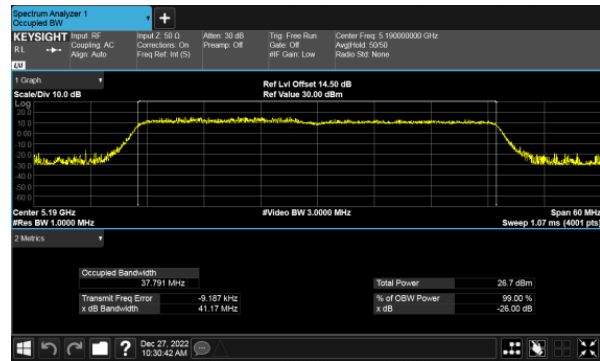

26dB Bandwidth
Beamforming, ANT D
Modulation Type: 802.11ax HE20(7.3Mbps)
CH36

Modulation Type: 802.11ax HE40(14.6Mbps)
CH38