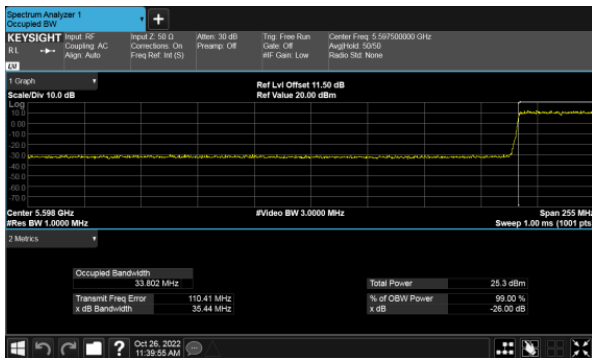

Modulation Type: 802.11ax HE80(30.6Mbps)
 CH138

Modulation Type: 802.11ax HE20(7.3Mbps)
 CH144

Modulation Type: 802.11ax HE40(14.6Mbps)
 CH142

99% Bandwidth
 Non-Beamforming, ANT C
 Within 5470-5725MHz Band, Straddle Channel
 Modulation Type: 802.11a (6Mbps)
 CH144

Modulation Type: 802.11ax HE80(30.6Mbps)
 CH138

Modulation Type: 802.11ax HE20(7.3Mbps)
 CH144

Modulation Type: 802.11ax HE40(14.6Mbps)
 CH142

99% Bandwidth
 Non-Beamforming, ANT D
 Within 5470-5725MHz Band, Straddle Channel
 Modulation Type: 802.11a (6Mbps)
 CH144