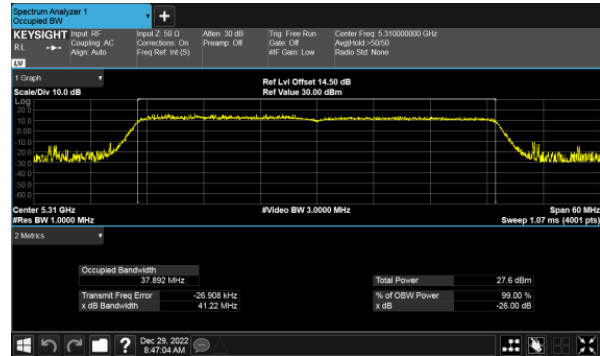

26dB Bandwidth
Beamforming, ANT B
Modulation Type: 802.11ax HE20(7.3Mbps)
CH52

Modulation Type: 802.11ax HE40(14.6Mbps)
CH54

CH60

CH62

CH64