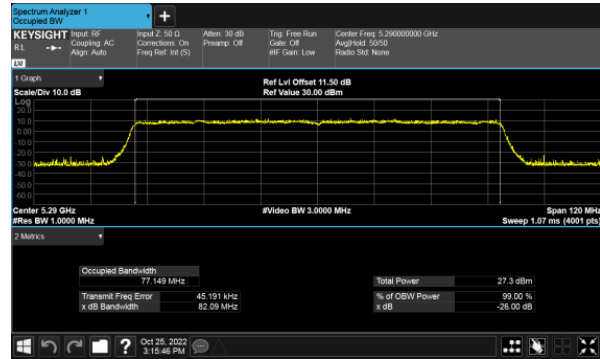

99% Bandwidth
Non-Beamforming, ANT D
Modulation Type: 802.11a (6Mbps)
CH52

Modulation Type: 802.11ax HE20(7.3Mbps)
CH52

CH60

CH60

CH64

CH64

99% Bandwidth
Non-Beamforming, ANT D
Modulation Type: 802.11ax HE40(14.6Mbps)
CH54

Modulation Type: 802.11ax HE80(30.6Mbps)
CH58

CH62

99% Bandwidth
Non-Beamforming, ANT A
Modulation Type: 802.11a (6Mbps)
CH100

Modulation Type: 802.11ax HE20(7.3Mbps)
CH100

CH120

CH120

CH140

CH140