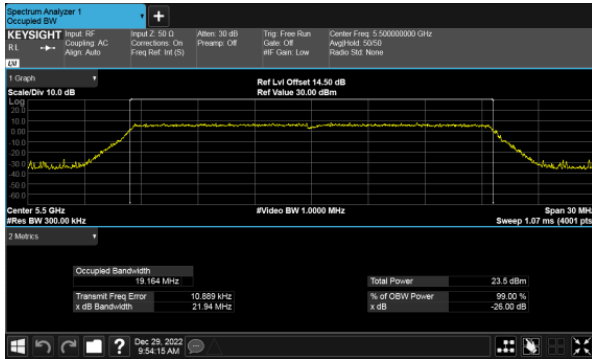

26dB Bandwidth
Beamforming, ANT A
Modulation Type: 802.11ax HE20(7.3Mbps)
CH100

Modulation Type: 802.11ax HE40(14.6Mbps)
CH102