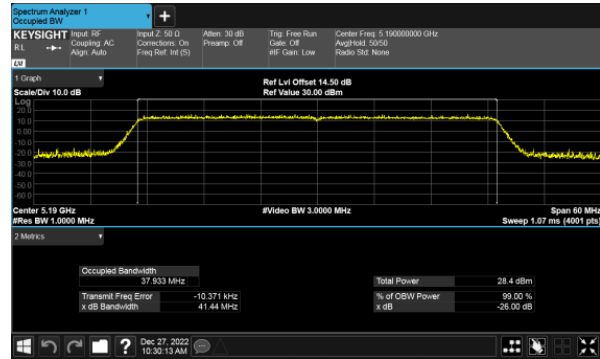

26dB Bandwidth
Beamforming, ANT C
Modulation Type: 802.11ax HE20(7.3Mbps)
CH36

Modulation Type: 802.11ax HE40(14.6Mbps)
CH38