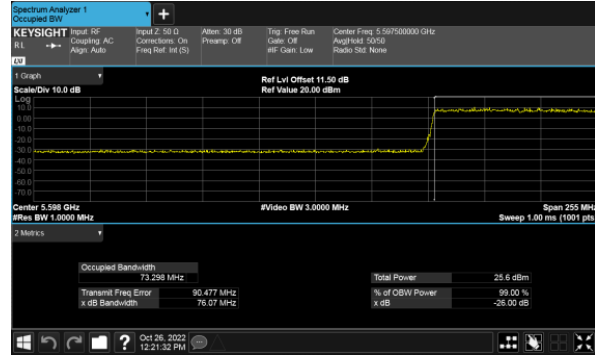

Modulation Type: 802.11ax HE20(7.3Mbps)
 CH144

Modulation Type: 802.11ax HE40(14.6Mbps)
 CH142

99% Bandwidth
 Non-Beamforming, ANT B
 Within 5470-5725MHz Band, Straddle Channel
 Modulation Type: 802.11a (6Mbps)
 CH144

Modulation Type: 802.11ax HE80(30.6Mbps)
 CH138

Modulation Type: 802.11ax HE20(7.3Mbps)
 CH144

Modulation Type: 802.11ax HE40(14.6Mbps)
 CH142

99% Bandwidth
 Non-Beamforming, ANT C
 Within 5470-5725MHz Band, Straddle Channel
 Modulation Type: 802.11a (6Mbps)
 CH144