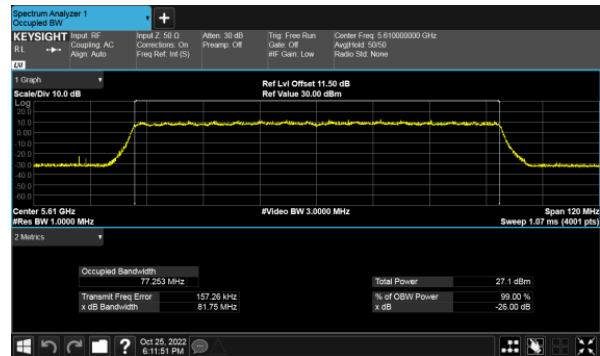

99% Bandwidth
Non-Beamforming, ANT A
Modulation Type: 802.11ax HE40(14.6Mbps)
CH102

Modulation Type: 802.11ax HE80(30.6Mbps)
CH106

CH118

CH122

CH134

99% Bandwidth
Non-Beamforming, ANT B
Modulation Type: 802.11a (6Mbps)
CH100

Modulation Type: 802.11ax HE20(7.3Mbps)
CH100

CH120

CH120

CH140

CH140

99% Bandwidth
Non-Beamforming, ANT B
Modulation Type: 802.11ax HE40(14.6Mbps)
CH102

Modulation Type: 802.11ax HE80(30.6Mbps)
CH106

CH118