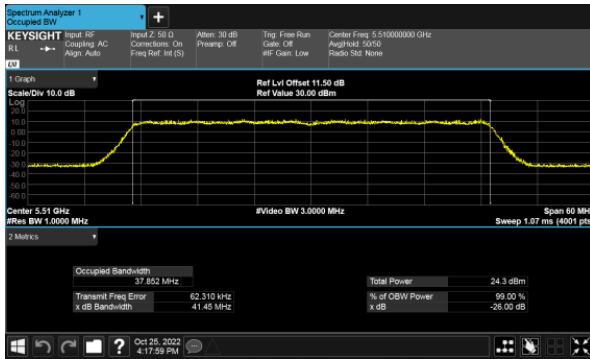

99% Bandwidth
Non-Beamforming, ANT A
Modulation Type: 802.11ax HE40(14.6Mbps)
CH102

Modulation Type: 802.11ax HE80(30.6Mbps)
CH106