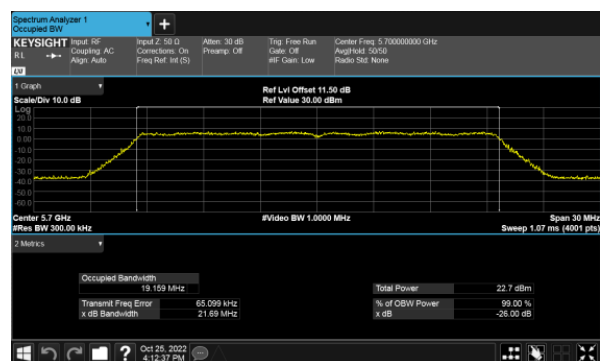

Modulation Type: 802.11ax HE80(30.6Mbps)
CH58

CH62

99% Bandwidth
Non-Beamforming, ANT A
Modulation Type: 802.11a (6Mbps)
CH100

Modulation Type: 802.11ax HE20(7.3Mbps)
CH100

CH120

CH120

CH140

CH140

99% Bandwidth
Non-Beamforming, ANT A
Modulation Type: 802.11ax HE40(14.6Mbps)
CH102

Modulation Type: 802.11ax HE80(30.6Mbps)
CH106

CH118

CH122

CH134

99% Bandwidth
Non-Beamforming, ANT B
Modulation Type: 802.11a (6Mbps)
CH100