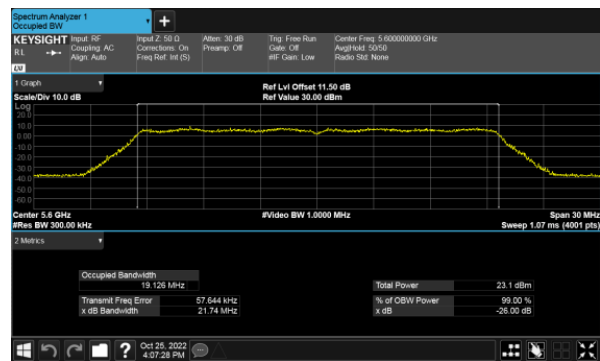

Modulation Type: 802.11ax HE80(30.6Mbps)
CH58

CH62

99% Bandwidth
Non-Beamforming, ANT A
Modulation Type: 802.11a (6Mbps)
CH100

Modulation Type: 802.11ax HE20(7.3Mbps)
CH100

CH120

CH120

CH140

CH140

99% Bandwidth
Non-Beamforming, ANT A
Modulation Type: 802.11ax HE40(14.6Mbps)
CH102

Modulation Type: 802.11ax HE80(30.6Mbps)
CH106

CH118

CH122

CH134

99% Bandwidth
Non-Beamforming, ANT B
Modulation Type: 802.11a (6Mbps)
CH100