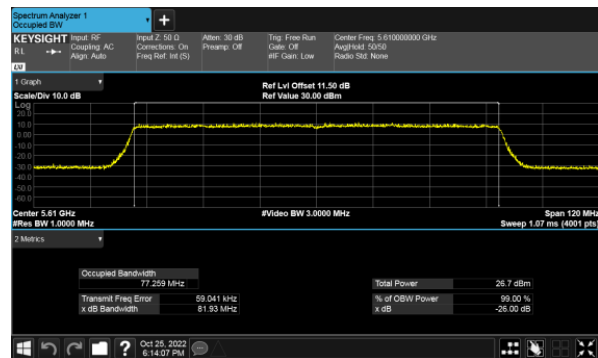

Modulation Type: 802.11ax HE20(7.3Mbps)
CH100

CH120

CH120

CH140

CH140

99% Bandwidth
Non-Beamforming, ANT D
Modulation Type: 802.11ax HE40(14.6Mbps)
CH102

Modulation Type: 802.11ax HE80(30.6Mbps)
CH106

CH118

CH122

CH134

99% Bandwidth
 Non-Beamforming, ANT A
 Straddle Channel, Within 5150-5250MHz band
 Modulation Type: 802.11ax HE160 (61.3Mbps)
 CH50

Straddle Channel, Extends across 5250MHz band
 Modulation Type: 802.11ax HE160 (61.3Mbps)
 CH50