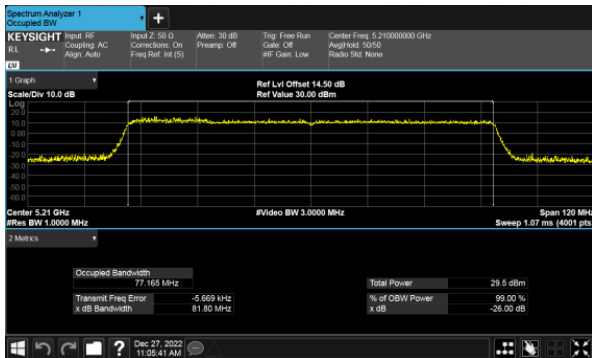

Modulation Type: 802.11ax HE40(14.6Mbps)
CH38

CH40

CH46

CH48

26dB Bandwidth
Beamforming, ANT B
Modulation Type: 802.11ax HE80(30.6Mbps)
CH42

26dB Bandwidth
Beamforming, ANT C
Modulation Type: 802.11ax HE20(7.3Mbps)
CH36