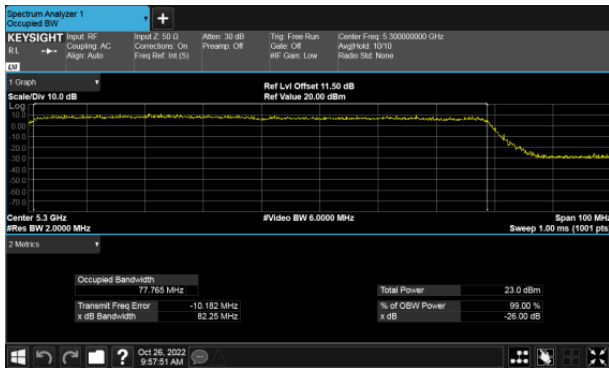

CH122

CH134

99% Bandwidth
 Non-Beamforming, ANT A
 Straddle Channel, Within 5150-5250MHz band
 Modulation Type: 802.11ax HE160 (61.3Mbps)
 CH50

Straddle Channel, Extends across 5250MHz band
 Modulation Type: 802.11ax HE160 (61.3Mbps)
 CH50

Modulation Type: 802.11ax HE160 (61.3Mbps)
 CH114

99% Bandwidth
 Non-Beamforming, ANT B
 Straddle Channel, Within 5150-5250MHz band
 Modulation Type: 802.11ax HE160 (61.3Mbps)
 CH50

Straddle Channel, Extends across 5250MHz band
 Modulation Type: 802.11ax HE160 (61.3Mbps)
 CH50