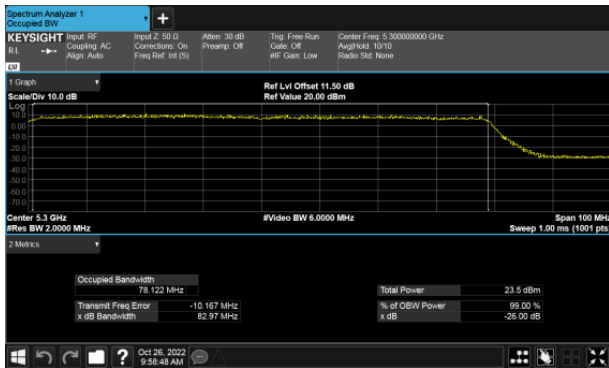

Modulation Type: 802.11ax HE160 (61.3Mbps)
 CH114

99% Bandwidth
 Non-Beamforming, ANT B
 Straddle Channel, Within 5150-5250MHz band
 Modulation Type: 802.11ax HE160 (61.3Mbps)
 CH50

Straddle Channel, Extends across 5250MHz band
 Modulation Type: 802.11ax HE160 (61.3Mbps)
 CH50

Modulation Type: 802.11ax HE160 (61.3Mbps)
 CH114

99% Bandwidth
Non-Beamforming, ANT C
Straddle Channel, Within 5150-5250MHz band
Modulation Type: 802.11ax HE160 (61.3Mbps)
CH50

Straddle Channel, Extends across 5250MHz band
Modulation Type: 802.11ax HE160 (61.3Mbps)
CH50

Modulation Type: 802.11ax HE160 (61.3Mbps)
CH114

99% Bandwidth
 Non-Beamforming, ANT D
 Straddle Channel, Within 5150-5250MHz band
 Modulation Type: 802.11ax HE160 (61.3Mbps)
 CH50

Straddle Channel, Extends across 5250MHz band
 Modulation Type: 802.11ax HE160 (61.3Mbps)
 CH50