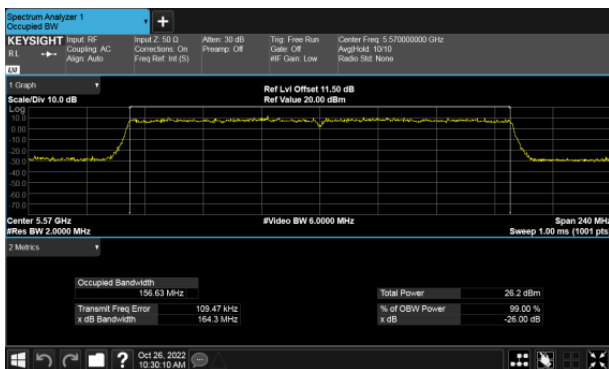

CH122

CH134

99% Bandwidth
 Non-Beamforming, ANT A
 Straddle Channel, Within 5150-5250MHz band
 Modulation Type: 802.11ax HE160 (61.3Mbps)
 CH50

Straddle Channel, Extends across 5250MHz band
 Modulation Type: 802.11ax HE160 (61.3Mbps)
 CH50

Modulation Type: 802.11ax HE160 (61.3Mbps)
 CH114

99% Bandwidth
 Non-Beamforming, ANT B
 Straddle Channel, Within 5150-5250MHz band
 Modulation Type: 802.11ax HE160 (61.3Mbps)
 CH50

Straddle Channel, Extends across 5250MHz band
 Modulation Type: 802.11ax HE160 (61.3Mbps)
 CH50