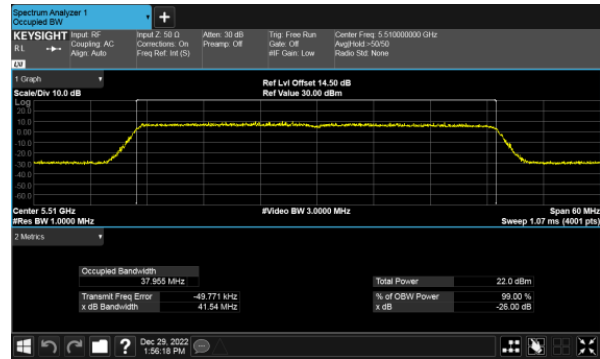

26dB Bandwidth
Beamforming, ANT A
Modulation Type: 802.11ax HE20(7.3Mbps)
CH100

Modulation Type: 802.11ax HE40(14.6Mbps)
CH102