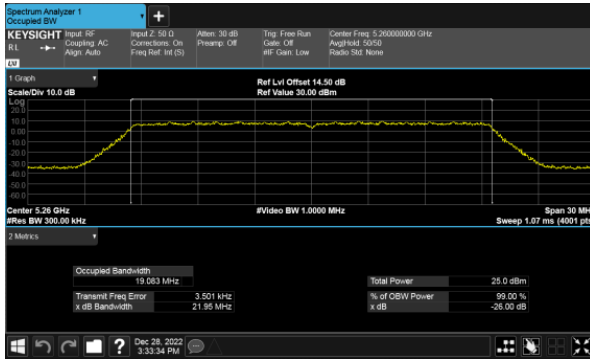

Modulation Type: 802.11ax HE40(14.6Mbps)
CH54

CH60

CH62

CH64

26dB Bandwidth
Beamforming, ANT B
Modulation Type: 802.11ax HE80(30.6Mbps)
CH58

26dB Bandwidth
Beamforming, ANT C
Modulation Type: 802.11ax HE20(7.3Mbps)
CH52

Modulation Type: 802.11ax HE40(14.6Mbps)
CH54

CH60

CH62

CH64

26dB Bandwidth
Beamforming, ANT C
Modulation Type: 802.11ax HE80(30.6Mbps)
CH58

26dB Bandwidth
Beamforming, ANT D
Modulation Type: 802.11ax HE20(7.3Mbps)
CH52

Modulation Type: 802.11ax HE40(14.6Mbps)
CH54

CH60

CH62

CH64

26dB Bandwidth
Beamforming, ANT D
Modulation Type: 802.11ax HE80(30.6Mbps)
CH58

26dB Bandwidth
Beamforming, ANT A
Modulation Type: 802.11ax HE20(7.3Mbps)
CH100