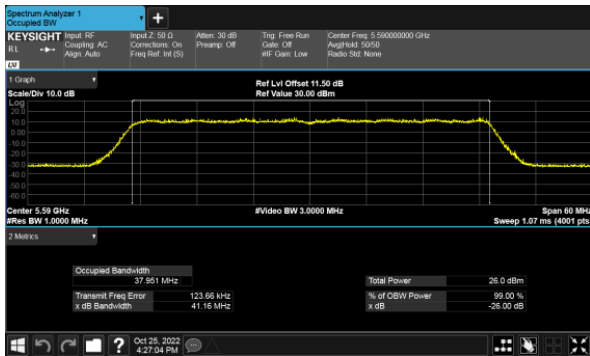

99% Bandwidth
Non-Beamforming, ANT A
Modulation Type: 802.11ax HE40(14.6Mbps)
CH102

Modulation Type: 802.11ax HE80(30.6Mbps)
CH106

CH118

CH122

CH134