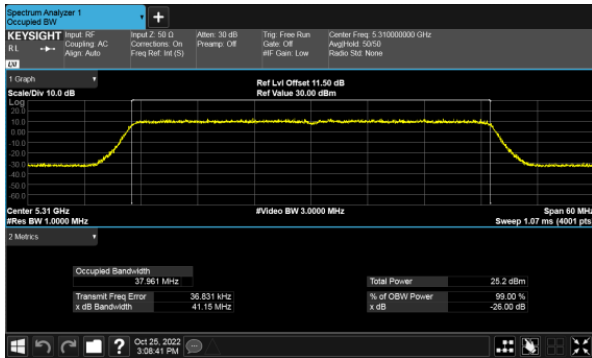

99% Bandwidth
Non-Beamforming, ANT D
Modulation Type: 802.11a (6Mbps)
CH52

Modulation Type: 802.11ax HE20(7.3Mbps)
CH52

CH60

CH60

CH64

CH64

99% Bandwidth
Non-Beamforming, ANT D
Modulation Type: 802.11ax HE40(14.6Mbps)
CH54

Modulation Type: 802.11ax HE80(30.6Mbps)
CH58

CH62

99% Bandwidth
Non-Beamforming, ANT A
Modulation Type: 802.11a (6Mbps)
CH100

Modulation Type: 802.11ax HE20(7.3Mbps)
CH100

CH120

CH120

CH140

CH140