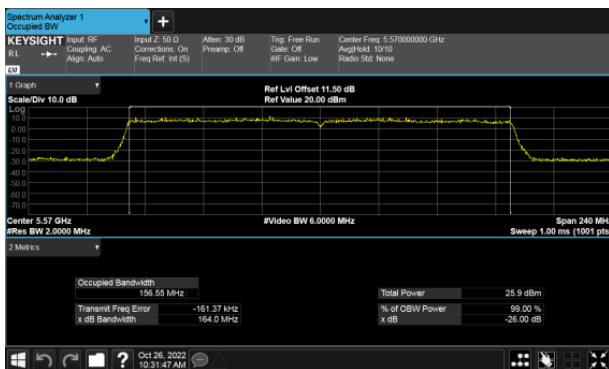

Modulation Type: 802.11ax HE160 (61.3Mbps)
 CH114

99% Bandwidth
Non-Beamforming, ANT C
Straddle Channel, Within 5150-5250MHz band
Modulation Type: 802.11ax HE160 (61.3Mbps)
CH50

Straddle Channel, Extends across 5250MHz band
Modulation Type: 802.11ax HE160 (61.3Mbps)
CH50

Modulation Type: 802.11ax HE160 (61.3Mbps)
CH114

99% Bandwidth
 Non-Beamforming, ANT D
 Straddle Channel, Within 5150-5250MHz band
 Modulation Type: 802.11ax HE160 (61.3Mbps)
 CH50

Straddle Channel, Extends across 5250MHz band
 Modulation Type: 802.11ax HE160 (61.3Mbps)
 CH50

Modulation Type: 802.11ax HE160 (61.3Mbps)
 CH114

99% Bandwidth
 Non-Beamforming, ANT A
 Within 5470-5725MHz Band, Straddle Channel
 Modulation Type: 802.11a (6Mbps)
 CH144

Modulation Type: 802.11ax HE80(30.6Mbps)
 CH138