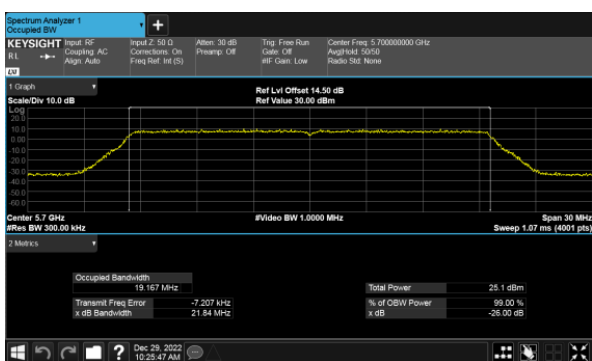

Modulation Type: 802.11ax HE40(14.6Mbps)
CH54

CH60

CH62

CH64

26dB Bandwidth
Beamforming, ANT D
Modulation Type: 802.11ax HE80(30.6Mbps)
CH58

26dB Bandwidth
Beamforming, ANT A
Modulation Type: 802.11ax HE20(7.3Mbps)
CH100

Modulation Type: 802.11ax HE40(14.6Mbps)
CH102

CH120

CH118

CH140

CH134