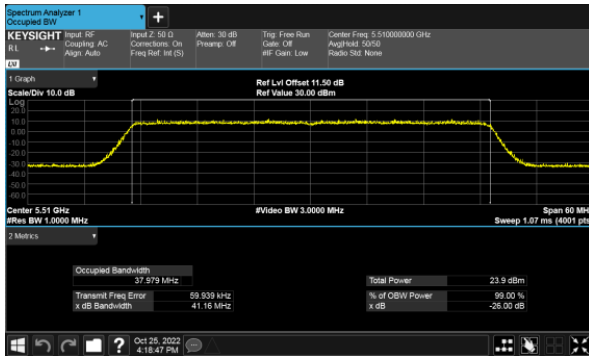

Modulation Type: 802.11ax HE20(7.3Mbps)
CH100

CH120

CH120

CH140

CH140

99% Bandwidth
Non-Beamforming, ANT B
Modulation Type: 802.11ax HE40(14.6Mbps)
CH102

Modulation Type: 802.11ax HE80(30.6Mbps)
CH106

CH118