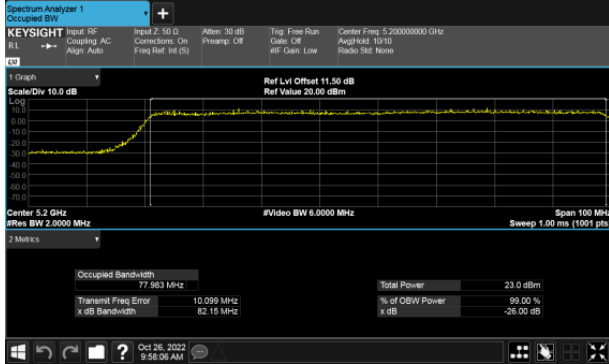

CH122

CH134

99% Bandwidth
 Non-Beamforming, ANT A
 Straddle Channel, Within 5150-5250MHz band
 Modulation Type: 802.11ax HE160 (61.3Mbps)
 CH50

Straddle Channel, Extends across 5250MHz band
 Modulation Type: 802.11ax HE160 (61.3Mbps)
 CH50

Modulation Type: 802.11ax HE160 (61.3Mbps)
 CH114

99% Bandwidth
 Non-Beamforming, ANT B
 Straddle Channel, Within 5150-5250MHz band
 Modulation Type: 802.11ax HE160 (61.3Mbps)
 CH50

Straddle Channel, Extends across 5250MHz band
 Modulation Type: 802.11ax HE160 (61.3Mbps)
 CH50