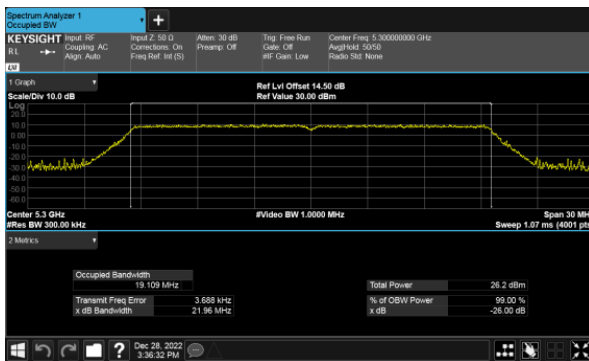

Modulation Type: 802.11ax HE40(14.6Mbps)
CH38

CH40

CH46

CH48

26dB Bandwidth
Beamforming, ANT D
Modulation Type: 802.11ax HE80(30.6Mbps)
CH42

26dB Bandwidth
Beamforming, ANT A
Modulation Type: 802.11ax HE20(7.3Mbps)
CH52

Modulation Type: 802.11ax HE40(14.6Mbps)
CH54

CH60

CH62

CH64

26dB Bandwidth
Beamforming, ANT A
Modulation Type: 802.11ax HE80(30.6Mbps)
CH58

26dB Bandwidth
Beamforming, ANT B
Modulation Type: 802.11ax HE20(7.3Mbps)
CH52