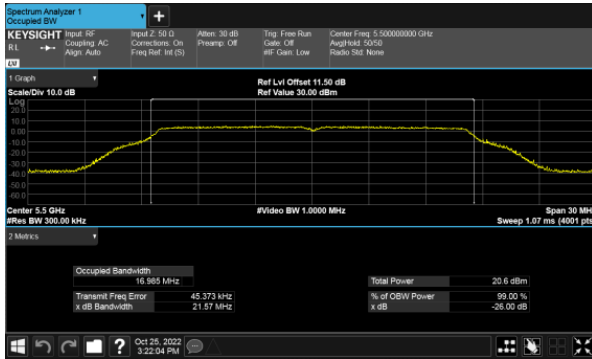

99% Bandwidth
Non-Beamforming, ANT B
Modulation Type: 802.11a (6Mbps)
CH100

Modulation Type: 802.11ax HE20(7.3Mbps)
CH100