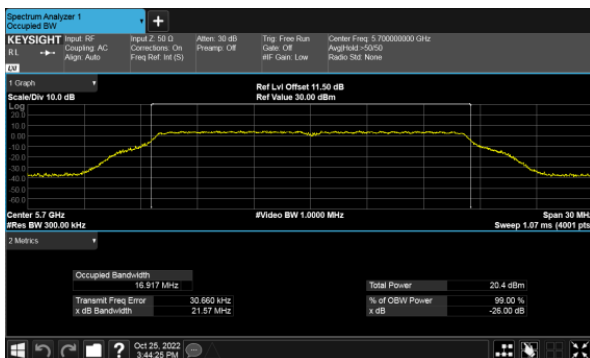

Modulation Type: 802.11ax HE20(7.3Mbps)
CH100

CH120

CH120

CH140

CH140

99% Bandwidth
Non-Beamforming, ANT D
Modulation Type: 802.11ax HE40(14.6Mbps)
CH102

Modulation Type: 802.11ax HE80(30.6Mbps)
CH106

CH118

CH122

CH134

99% Bandwidth
 Non-Beamforming, ANT A
 Straddle Channel, Within 5150-5250MHz band
 Modulation Type: 802.11ax HE160 (61.3Mbps)
 CH50

Straddle Channel, Extends across 5250MHz band
 Modulation Type: 802.11ax HE160 (61.3Mbps)
 CH50