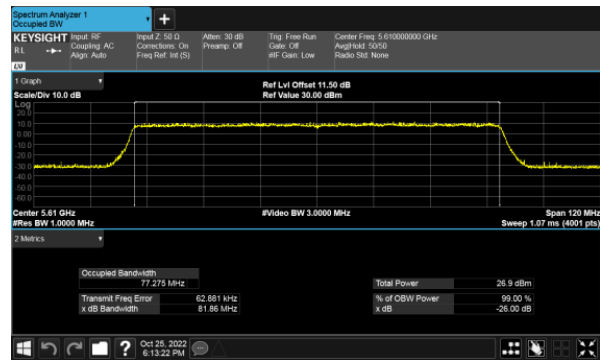

CH140

99% Bandwidth
Non-Beamforming, ANT C
Modulation Type: 802.11ax HE40(14.6Mbps)
CH102

Modulation Type: 802.11ax HE80(30.6Mbps)
CH106

CH118

CH122

CH134

99% Bandwidth
Non-Beamforming, ANT D
Modulation Type: 802.11a (6Mbps)
CH100