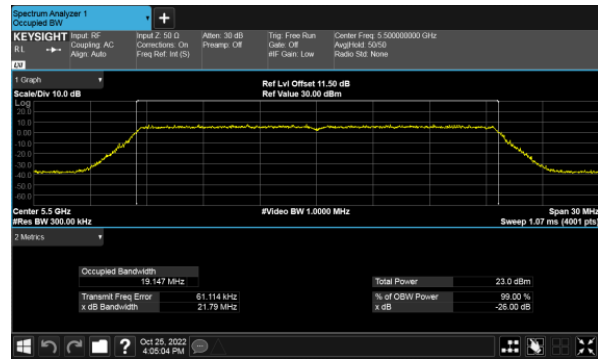

CH122

CH134

99% Bandwidth

Non-Beamforming, ANT C
Modulation Type: 802.11a (6Mbps)
CH100

Modulation Type: 802.11ax HE20(7.3Mbps)
CH100

CH120

CH120

CH140