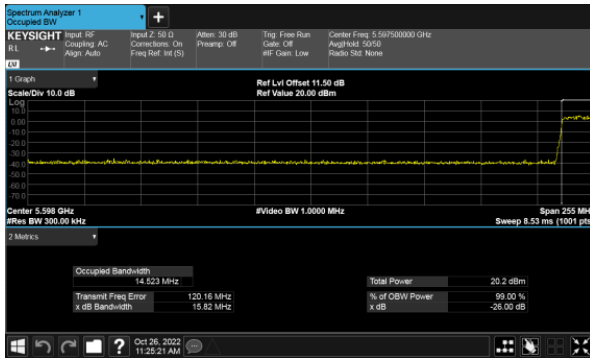

Modulation Type: 802.11ax HE160 (61.3Mbps)
 CH114

99% Bandwidth
 Non-Beamforming, ANT A
 Within 5470-5725MHz Band, Straddle Channel
 Modulation Type: 802.11a (6Mbps)
 CH144

Modulation Type: 802.11ax HE80(30.6Mbps)
 CH138

Modulation Type: 802.11ax HE20(7.3Mbps)
 CH144

Modulation Type: 802.11ax HE40(14.6Mbps)
 CH142

99% Bandwidth
 Non-Beamforming, ANT B
 Within 5470-5725MHz Band, Straddle Channel
 Modulation Type: 802.11a (6Mbps)
 CH144

Modulation Type: 802.11ax HE80(30.6Mbps)
 CH138

Modulation Type: 802.11ax HE20(7.3Mbps)
 CH144

Modulation Type: 802.11ax HE40(14.6Mbps)
 CH142

99% Bandwidth
 Non-Beamforming, ANT C
 Within 5470-5725MHz Band, Straddle Channel
 Modulation Type: 802.11a (6Mbps)
 CH144