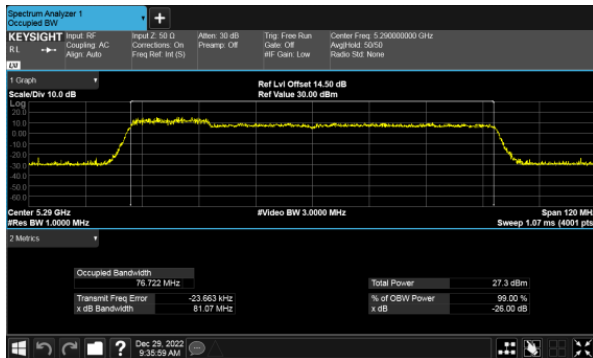

Modulation Type: 802.11ax HE40(14.6Mbps)
CH54

CH60

CH62

CH64

26dB Bandwidth
Beamforming, ANT D
Modulation Type: 802.11ax HE80(30.6Mbps)
CH58

26dB Bandwidth
Beamforming, ANT A
Modulation Type: 802.11ax HE20(7.3Mbps)
CH100