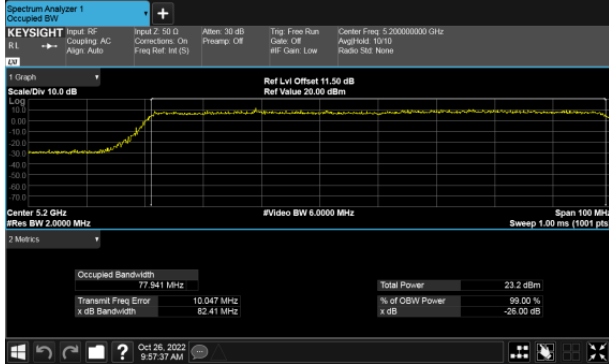

CH122

CH134

99% Bandwidth
 Non-Beamforming, ANT A
 Straddle Channel, Within 5150-5250MHz band
 Modulation Type: 802.11ax HE160 (61.3Mbps)
 CH50

Straddle Channel, Extends across 5250MHz band
 Modulation Type: 802.11ax HE160 (61.3Mbps)
 CH50

Modulation Type: 802.11ax HE160 (61.3Mbps)
 CH114

99% Bandwidth
 Non-Beamforming, ANT B
 Straddle Channel, Within 5150-5250MHz band
 Modulation Type: 802.11ax HE160 (61.3Mbps)
 CH50

Straddle Channel, Extends across 5250MHz band
 Modulation Type: 802.11ax HE160 (61.3Mbps)
 CH50