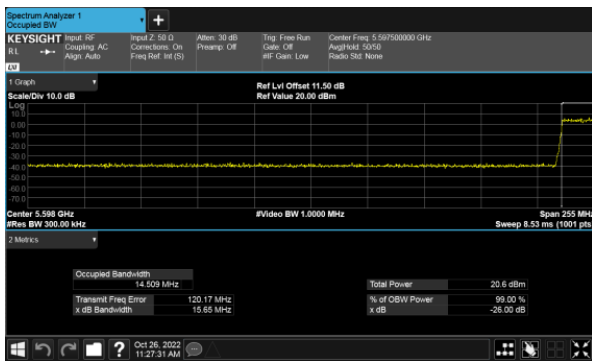

Modulation Type: 802.11ax HE20(7.3Mbps)
CH144