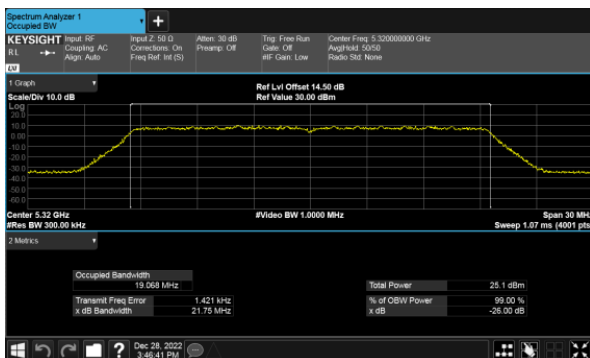

Modulation Type: 802.11ax HE40(14.6Mbps)
CH54

CH60

CH62

CH64

26dB Bandwidth
Beamforming, ANT C
Modulation Type: 802.11ax HE80(30.6Mbps)
CH58

26dB Bandwidth
Beamforming, ANT D
Modulation Type: 802.11ax HE20(7.3Mbps)
CH52