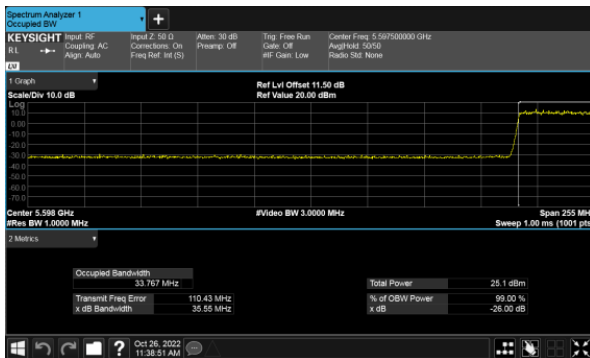

Modulation Type: 802.11ax HE20(7.3Mbps)
 CH144

Modulation Type: 802.11ax HE40(14.6Mbps)
 CH142

99% Bandwidth
 Non-Beamforming, ANT B
 Within 5470-5725MHz Band, Straddle Channel
 Modulation Type: 802.11a (6Mbps)
 CH144

Modulation Type: 802.11ax HE80(30.6Mbps)
 CH138

Modulation Type: 802.11ax HE20(7.3Mbps)
 CH144

Modulation Type: 802.11ax HE40(14.6Mbps)
 CH142

99% Bandwidth
 Non-Beamforming, ANT C
 Within 5470-5725MHz Band, Straddle Channel
 Modulation Type: 802.11a (6Mbps)
 CH144