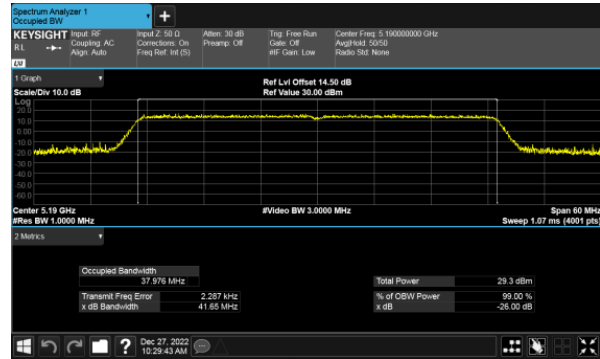

26dB Bandwidth
Beamforming, ANT B
Modulation Type: 802.11ax HE20(7.3Mbps)
CH36

Modulation Type: 802.11ax HE40(14.6Mbps)
CH38