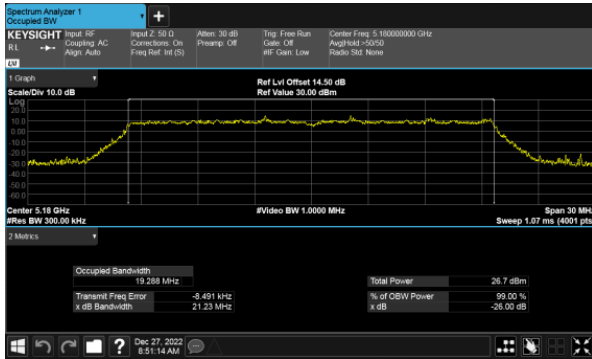

26dB Bandwidth
Beamforming, ANT B
Modulation Type: 802.11ax HE20(7.3Mbps)
CH36

Modulation Type: 802.11ax HE40(14.6Mbps)
CH38