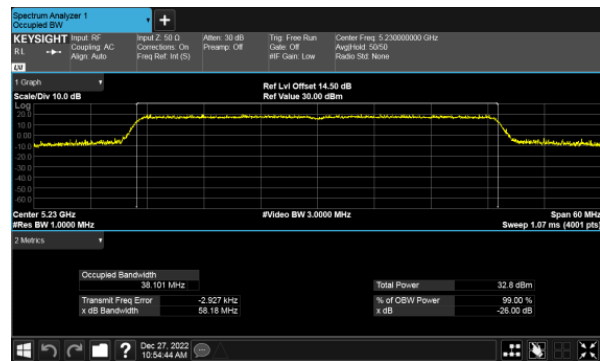

26dB Bandwidth
Beamforming, ANT A
Modulation Type: 802.11ax HE20(7.3Mbps)
CH36

Modulation Type: 802.11ax HE40(14.6Mbps)
CH38

CH40

CH46

CH48