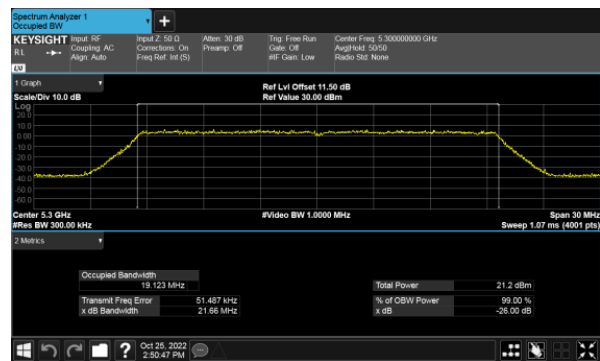

99% Bandwidth
Non-Beamforming, ANT D
Modulation Type: 802.11a (6Mbps)
CH52

Modulation Type: 802.11ax HE20(7.3Mbps)
CH52

CH60

CH60

CH64

CH64

99% Bandwidth
Non-Beamforming, ANT D
Modulation Type: 802.11ax HE40(14.6Mbps)
CH54

Modulation Type: 802.11ax HE80(30.6Mbps)
CH58

CH62

99% Bandwidth
Non-Beamforming, ANT A
Modulation Type: 802.11a (6Mbps)
CH100

Modulation Type: 802.11ax HE20(7.3Mbps)
CH100

CH120

CH120

CH140

CH140