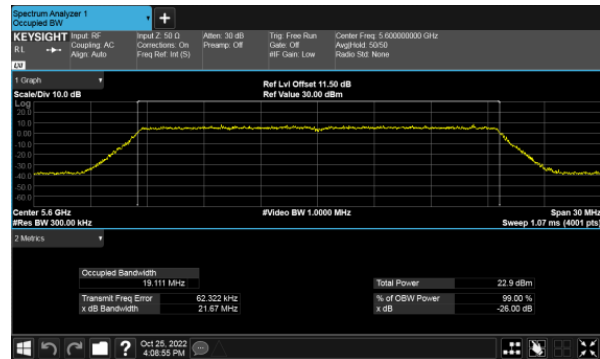

CH120

CH120