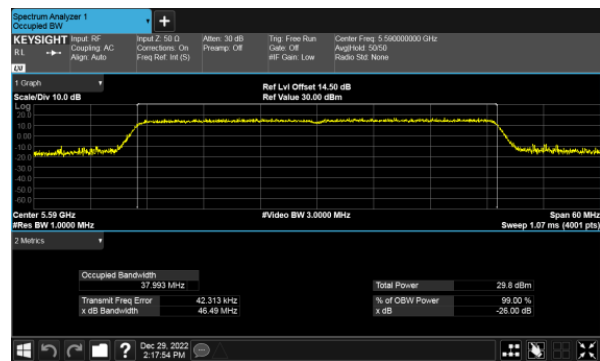

26dB Bandwidth
Beamforming, ANT A
Modulation Type: 802.11ax HE20(7.3Mbps)
CH100

Modulation Type: 802.11ax HE40(14.6Mbps)
CH102

CH120

CH118

CH140

CH134