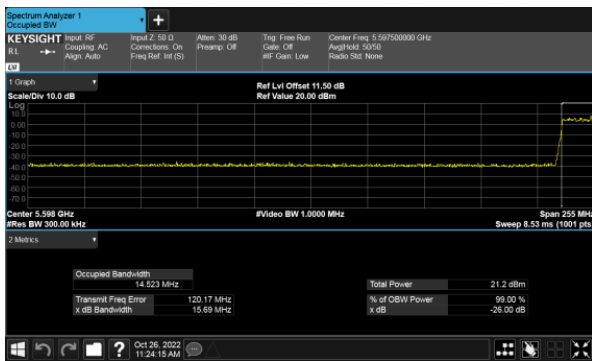

Modulation Type: 802.11ax HE20(7.3Mbps)
CH144