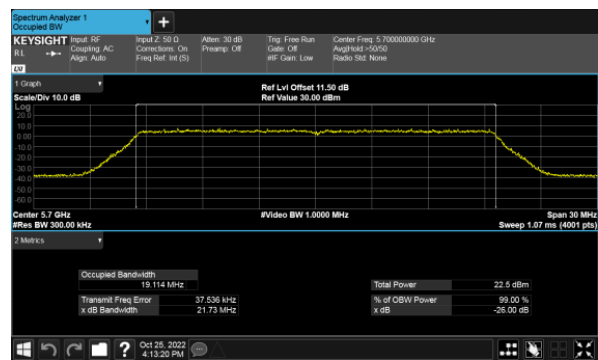

Modulation Type: 802.11ax HE20(7.3Mbps)
CH100

CH120

CH120

CH140

CH140

99% Bandwidth
Non-Beamforming, ANT B
Modulation Type: 802.11ax HE40(14.6Mbps)
CH102

Modulation Type: 802.11ax HE80(30.6Mbps)
CH106

CH118

CH122

CH134

99% Bandwidth

Non-Beamforming, ANT C
Modulation Type: 802.11a (6Mbps)
CH100

Modulation Type: 802.11ax HE20(7.3Mbps)
CH100

CH120

CH120

CH140