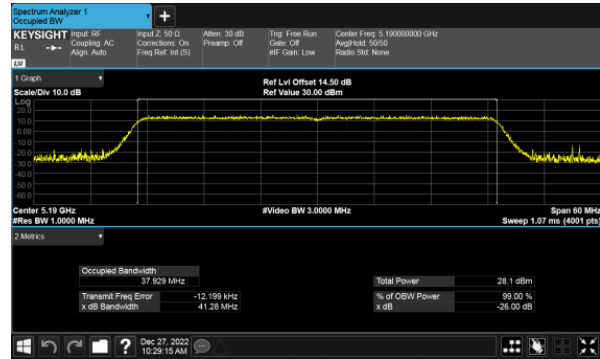

26dB Bandwidth
Beamforming, ANT A
Modulation Type: 802.11ax HE20(7.3Mbps)
CH36

Modulation Type: 802.11ax HE40(14.6Mbps)
CH38