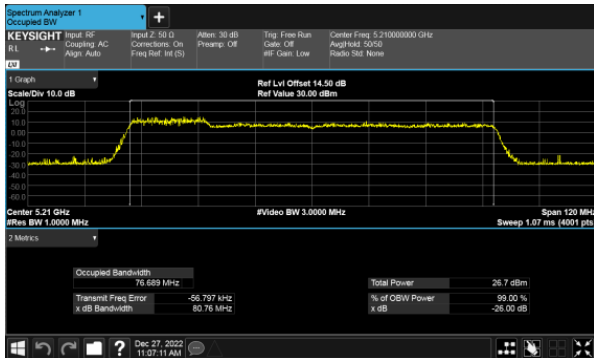

Modulation Type: 802.11ax HE40(14.6Mbps)
CH38

CH40

CH46

CH48

26dB Bandwidth
Beamforming, ANT D
Modulation Type: 802.11ax HE80(30.6Mbps)
CH42

26dB Bandwidth
Beamforming, ANT A
Modulation Type: 802.11ax HE20(7.3Mbps)
CH52