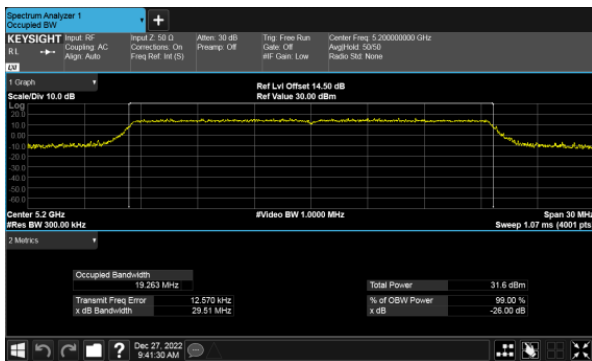

26dB Bandwidth
Beamforming, ANT B
Modulation Type: 802.11ax HE20(7.3Mbps)
CH36

Modulation Type: 802.11ax HE40(14.6Mbps)
CH38

CH40

CH46

CH48