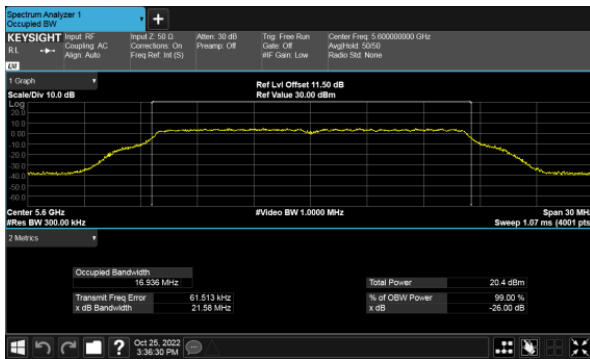

CH120

CH120