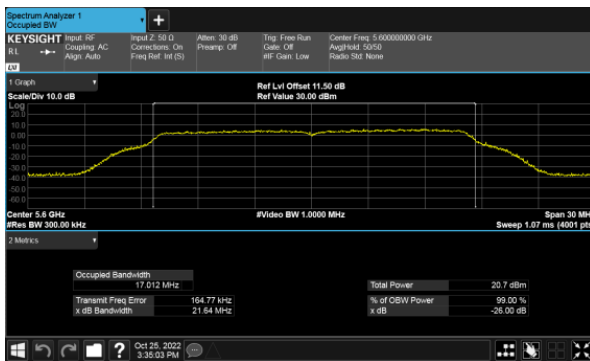

Modulation Type: 802.11ax HE80(30.6Mbps)
CH58

CH62

99% Bandwidth
Non-Beamforming, ANT A
Modulation Type: 802.11a (6Mbps)
CH100

Modulation Type: 802.11ax HE20(7.3Mbps)
CH100

CH120

CH120

CH140

CH140