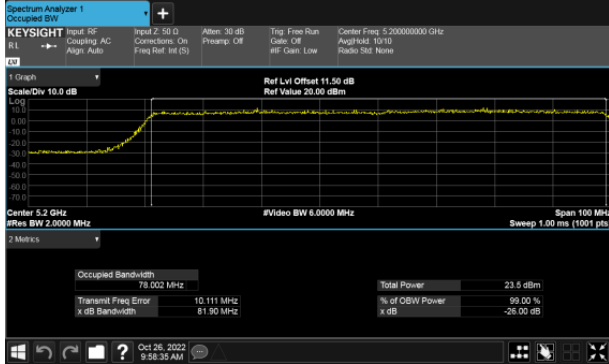

Modulation Type: 802.11ax HE160 (61.3Mbps)
 CH114

99% Bandwidth
 Non-Beamforming, ANT B
 Straddle Channel, Within 5150-5250MHz band
 Modulation Type: 802.11ax HE160 (61.3Mbps)
 CH50

Straddle Channel, Extends across 5250MHz band
 Modulation Type: 802.11ax HE160 (61.3Mbps)
 CH50

Modulation Type: 802.11ax HE160 (61.3Mbps)
 CH114

99% Bandwidth
Non-Beamforming, ANT C
Straddle Channel, Within 5150-5250MHz band
Modulation Type: 802.11ax HE160 (61.3Mbps)
CH50

Straddle Channel, Extends across 5250MHz band
Modulation Type: 802.11ax HE160 (61.3Mbps)
CH50