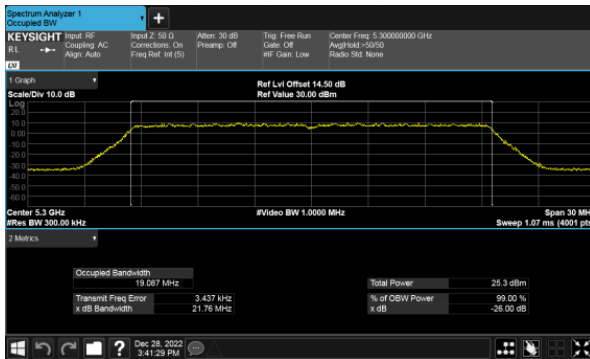

Modulation Type: 802.11ax HE40(14.6Mbps)
CH54

CH60

CH62

CH64

26dB Bandwidth
Beamforming, ANT B
Modulation Type: 802.11ax HE80(30.6Mbps)
CH58

26dB Bandwidth
Beamforming, ANT C
Modulation Type: 802.11ax HE20(7.3Mbps)
CH52

Modulation Type: 802.11ax HE40(14.6Mbps)
CH54

CH60

CH62

CH64

26dB Bandwidth
Beamforming, ANT C
Modulation Type: 802.11ax HE80(30.6Mbps)
CH58

26dB Bandwidth
Beamforming, ANT D
Modulation Type: 802.11ax HE20(7.3Mbps)
CH52

Modulation Type: 802.11ax HE40(14.6Mbps)
CH54

CH60

CH62

CH64

26dB Bandwidth
Beamforming, ANT D
Modulation Type: 802.11ax HE80(30.6Mbps)
CH58

26dB Bandwidth
Beamforming, ANT A
Modulation Type: 802.11ax HE20(7.3Mbps)
CH100