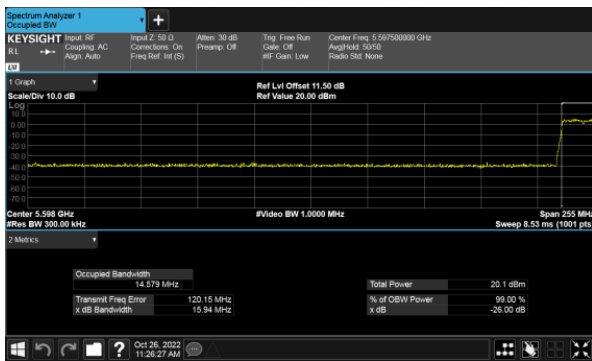

Modulation Type: 802.11ax HE80(30.6Mbps)
 CH138

Modulation Type: 802.11ax HE20(7.3Mbps)
 CH144

Modulation Type: 802.11ax HE40(14.6Mbps)
 CH142

99% Bandwidth
 Non-Beamforming, ANT C
 Within 5470-5725MHz Band, Straddle Channel
 Modulation Type: 802.11a (6Mbps)
 CH144

Modulation Type: 802.11ax HE80(30.6Mbps)
 CH138

Modulation Type: 802.11ax HE20(7.3Mbps)
 CH144

Modulation Type: 802.11ax HE40(14.6Mbps)
 CH142

99% Bandwidth
 Non-Beamforming, ANT D
 Within 5470-5725MHz Band, Straddle Channel
 Modulation Type: 802.11a (6Mbps)
 CH144