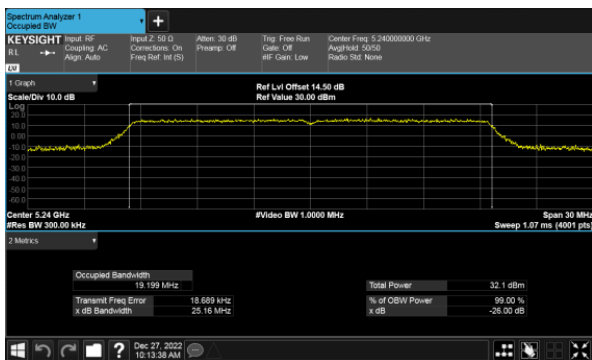

Modulation Type: 802.11ax HE40(14.6Mbps)
CH38

CH40

CH46

CH48

26dB Bandwidth
Beamforming, ANT A
Modulation Type: 802.11ax HE80(30.6Mbps)
CH42

26dB Bandwidth
Beamforming, ANT B
Modulation Type: 802.11ax HE20(7.3Mbps)
CH36

Modulation Type: 802.11ax HE40(14.6Mbps)
CH38

CH40

CH46

CH48

26dB Bandwidth
Beamforming, ANT B
Modulation Type: 802.11ax HE80(30.6Mbps)
CH42

26dB Bandwidth
Beamforming, ANT C
Modulation Type: 802.11ax HE20(7.3Mbps)
CH36