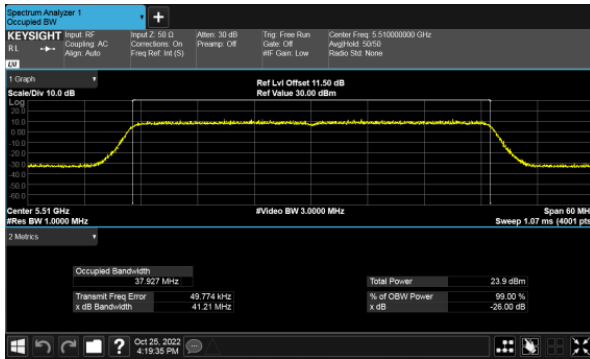

99% Bandwidth
Non-Beamforming, ANT C
Modulation Type: 802.11ax HE40(14.6Mbps)
CH102

Modulation Type: 802.11ax HE80(30.6Mbps)
CH106