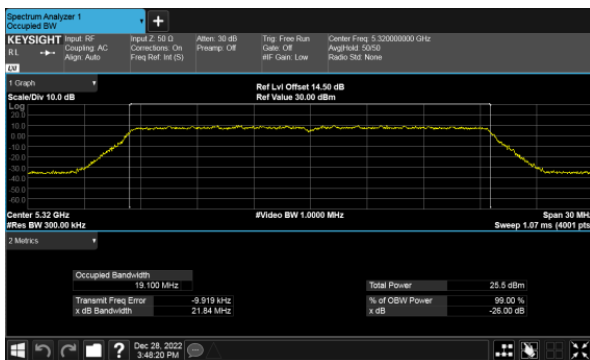

Modulation Type: 802.11ax HE40(14.6Mbps)
CH54

CH60

CH62

CH64

26dB Bandwidth
Beamforming, ANT C
Modulation Type: 802.11ax HE80(30.6Mbps)
CH58

26dB Bandwidth
Beamforming, ANT D
Modulation Type: 802.11ax HE20(7.3Mbps)
CH52

Modulation Type: 802.11ax HE40(14.6Mbps)
CH54

CH60

CH62

CH64

26dB Bandwidth
Beamforming, ANT D
Modulation Type: 802.11ax HE80(30.6Mbps)
CH58

26dB Bandwidth
Beamforming, ANT A
Modulation Type: 802.11ax HE20(7.3Mbps)
CH100