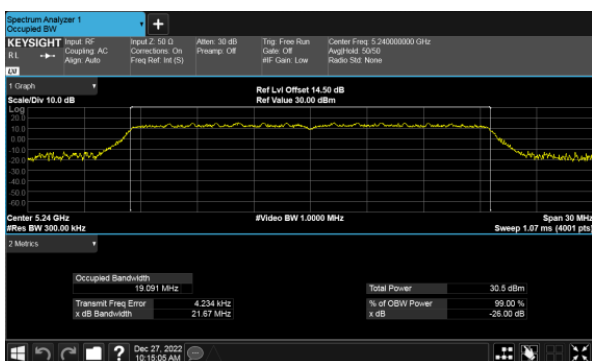

Modulation Type: 802.11ax HE40(14.6Mbps)
CH38

CH40

CH46

CH48

26dB Bandwidth
Beamforming, ANT D
Modulation Type: 802.11ax HE80(30.6Mbps)
CH42

26dB Bandwidth
Beamforming, ANT A
Modulation Type: 802.11ax HE20(7.3Mbps)
CH52

Modulation Type: 802.11ax HE40(14.6Mbps)
CH54

CH60

CH62

CH64

26dB Bandwidth
Beamforming, ANT A
Modulation Type: 802.11ax HE80(30.6Mbps)
CH58

26dB Bandwidth
Beamforming, ANT B
Modulation Type: 802.11ax HE20(7.3Mbps)
CH52