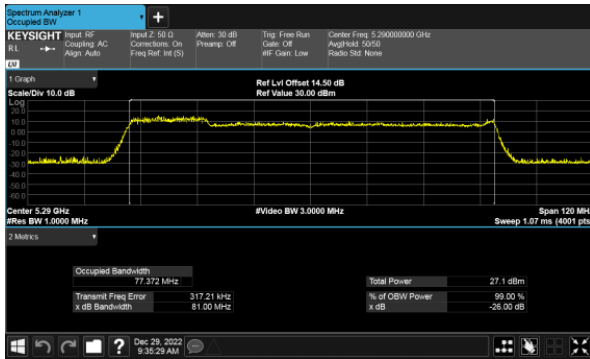

Modulation Type: 802.11ax HE40(14.6Mbps)
CH54

CH60

CH62

CH64

26dB Bandwidth
Beamforming, ANT B
Modulation Type: 802.11ax HE80(30.6Mbps)
CH58

26dB Bandwidth
Beamforming, ANT C
Modulation Type: 802.11ax HE20(7.3Mbps)
CH52

Modulation Type: 802.11ax HE40(14.6Mbps)
CH54

CH60

CH62

CH64

26dB Bandwidth
Beamforming, ANT C
Modulation Type: 802.11ax HE80(30.6Mbps)
CH58

26dB Bandwidth
Beamforming, ANT D
Modulation Type: 802.11ax HE20(7.3Mbps)
CH52