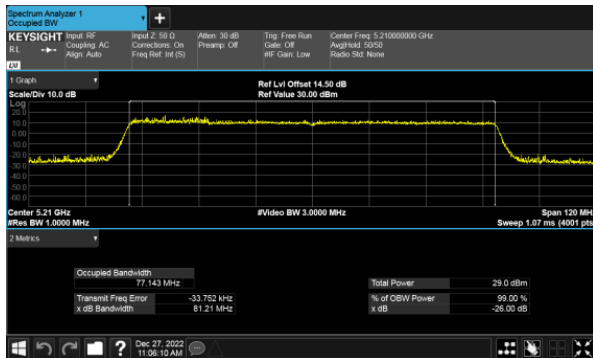

Modulation Type: 802.11ax HE40(14.6Mbps)
CH38

CH40

CH46

CH48

26dB Bandwidth
Beamforming, ANT C
Modulation Type: 802.11ax HE80(30.6Mbps)
CH42

26dB Bandwidth
Beamforming, ANT D
Modulation Type: 802.11ax HE20(7.3Mbps)
CH36