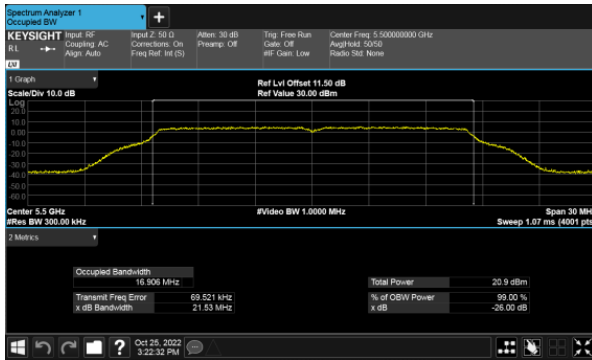

CH122

CH134

99% Bandwidth

Non-Beamforming, ANT C
Modulation Type: 802.11a (6Mbps)
CH100

Modulation Type: 802.11ax HE20(7.3Mbps)
CH100

CH120

CH120

CH140