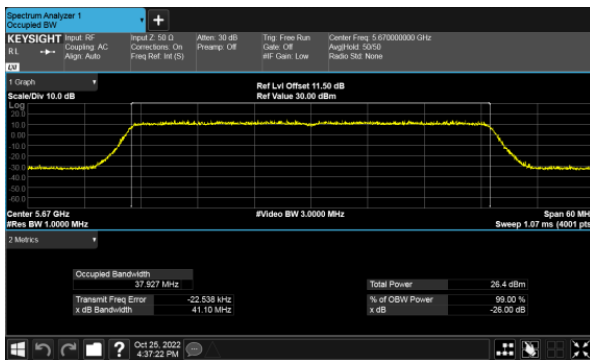

CH140

99% Bandwidth
Non-Beamforming, ANT C
Modulation Type: 802.11ax HE40(14.6Mbps)
CH102

Modulation Type: 802.11ax HE80(30.6Mbps)
CH106

CH118

CH122

CH134

99% Bandwidth
Non-Beamforming, ANT D
Modulation Type: 802.11a (6Mbps)
CH100