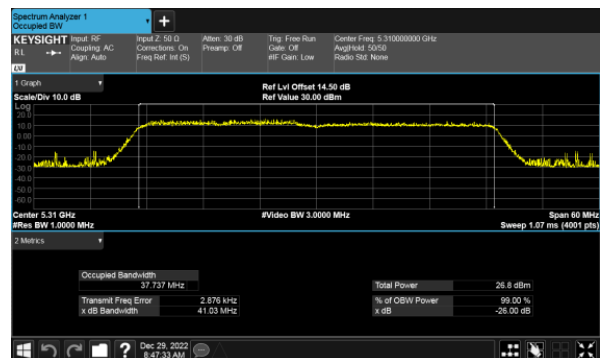

Modulation Type: 802.11ax HE40(14.6Mbps)
CH54

CH60

CH62

CH64

26dB Bandwidth
Beamforming, ANT A
Modulation Type: 802.11ax HE80(30.6Mbps)
CH58

26dB Bandwidth
Beamforming, ANT B
Modulation Type: 802.11ax HE20(7.3Mbps)
CH52

Modulation Type: 802.11ax HE40(14.6Mbps)
CH54

CH60

CH62

CH64

26dB Bandwidth
Beamforming, ANT B
Modulation Type: 802.11ax HE80(30.6Mbps)
CH58

26dB Bandwidth
Beamforming, ANT C
Modulation Type: 802.11ax HE20(7.3Mbps)
CH52

Modulation Type: 802.11ax HE40(14.6Mbps)
CH54

CH60

CH62

CH64

26dB Bandwidth
Beamforming, ANT C
Modulation Type: 802.11ax HE80(30.6Mbps)
CH58

26dB Bandwidth
Beamforming, ANT D
Modulation Type: 802.11ax HE20(7.3Mbps)
CH52