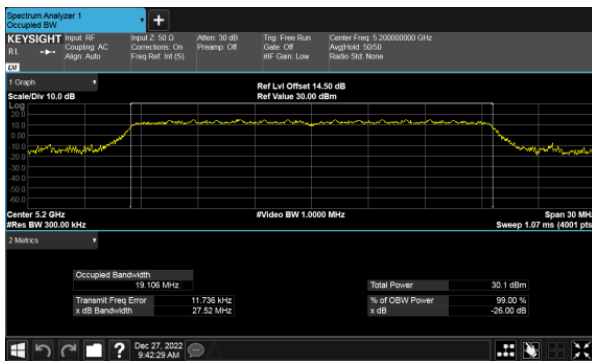

Modulation Type: 802.11ax HE40(14.6Mbps)
CH38

CH40

CH46

CH48

26dB Bandwidth
Beamforming, ANT B
Modulation Type: 802.11ax HE80(30.6Mbps)
CH42

26dB Bandwidth
Beamforming, ANT C
Modulation Type: 802.11ax HE20(7.3Mbps)
CH36

Modulation Type: 802.11ax HE40(14.6Mbps)
CH38

CH40

CH46

CH48

26dB Bandwidth
Beamforming, ANT C
Modulation Type: 802.11ax HE80(30.6Mbps)
CH42

26dB Bandwidth
Beamforming, ANT D
Modulation Type: 802.11ax HE20(7.3Mbps)
CH36

Modulation Type: 802.11ax HE40(14.6Mbps)
CH38

CH40

CH46

CH48

26dB Bandwidth
Beamforming, ANT D
Modulation Type: 802.11ax HE80(30.6Mbps)
CH42

26dB Bandwidth
Beamforming, ANT A
Modulation Type: 802.11ax HE20(7.3Mbps)
CH52