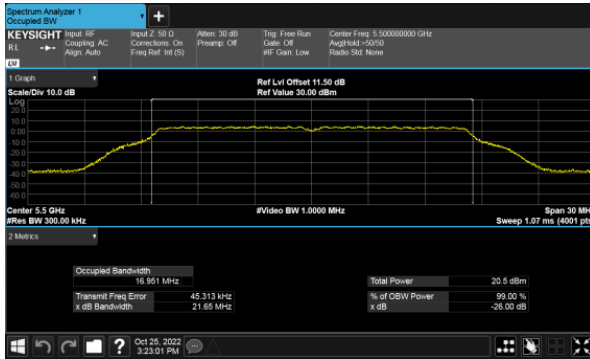

99% Bandwidth
Non-Beamforming, ANT D
Modulation Type: 802.11a (6Mbps)
CH100

Modulation Type: 802.11ax HE20(7.3Mbps)
CH100