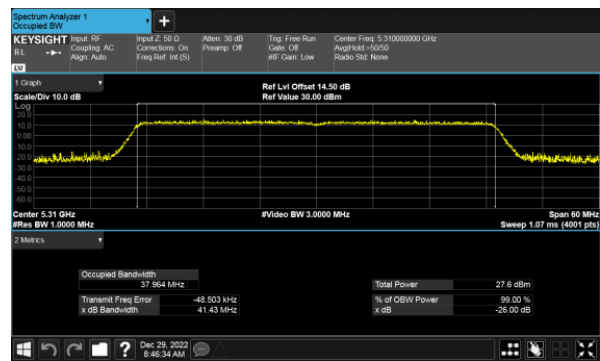

26dB Bandwidth
Beamforming, ANT A
Modulation Type: 802.11ax HE20(7.3Mbps)
CH52

Modulation Type: 802.11ax HE40(14.6Mbps)
CH54

CH60

CH62

CH64