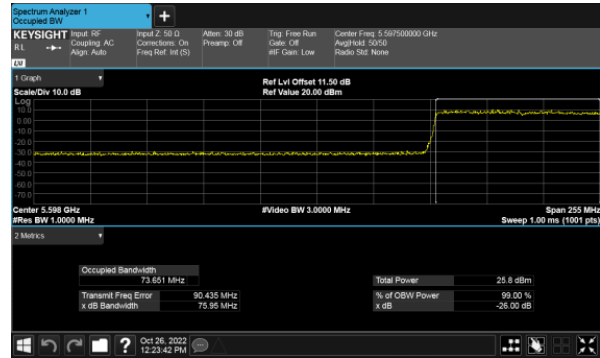

Modulation Type: 802.11ax HE80(30.6Mbps)
 CH138

Modulation Type: 802.11ax HE20(7.3Mbps)
 CH144

Modulation Type: 802.11ax HE40(14.6Mbps)
 CH142

99% Bandwidth
 Non-Beamforming, ANT C
 Within 5470-5725MHz Band, Straddle Channel
 Modulation Type: 802.11a (6Mbps)
 CH144

Modulation Type: 802.11ax HE80(30.6Mbps)
 CH138

Modulation Type: 802.11ax HE20(7.3Mbps)
 CH144

Modulation Type: 802.11ax HE40(14.6Mbps)
 CH142

99% Bandwidth
 Non-Beamforming, ANT D
 Within 5470-5725MHz Band, Straddle Channel
 Modulation Type: 802.11a (6Mbps)
 CH144

Modulation Type: 802.11ax HE80(30.6Mbps)
 CH138

Modulation Type: 802.11ax HE20(7.3Mbps)
 CH144

Modulation Type: 802.11ax HE40(14.6Mbps)
 CH142

26dB Bandwidth
Beamforming, ANT A
Modulation Type: 802.11ax HE20(7.3Mbps)
CH36