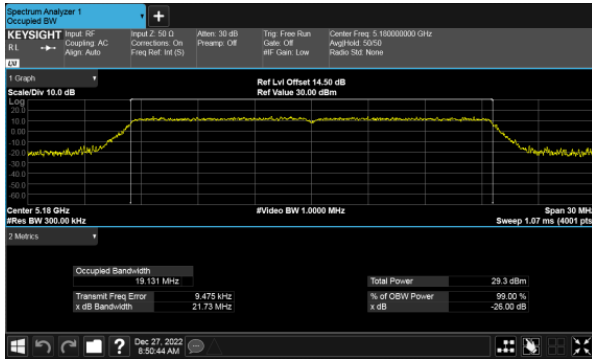

26dB Bandwidth
Beamforming, ANT A
Modulation Type: 802.11ax HE20(7.3Mbps)
CH36

Modulation Type: 802.11ax HE40(14.6Mbps)
CH38