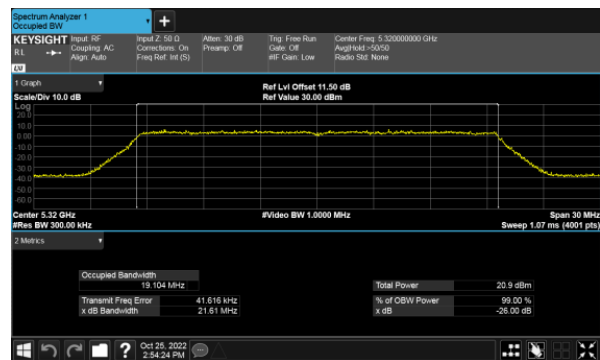

99% Bandwidth
Non-Beamforming, ANT D
Modulation Type: 802.11a (6Mbps)
CH52

Modulation Type: 802.11ax HE20(7.3Mbps)
CH52

CH60

CH60

CH64

CH64

99% Bandwidth
Non-Beamforming, ANT D
Modulation Type: 802.11ax HE40(14.6Mbps)
CH54

Modulation Type: 802.11ax HE80(30.6Mbps)
CH58

CH62

99% Bandwidth
Non-Beamforming, ANT A
Modulation Type: 802.11a (6Mbps)
CH100

Modulation Type: 802.11ax HE20(7.3Mbps)
CH100

CH120

CH120

CH140

CH140