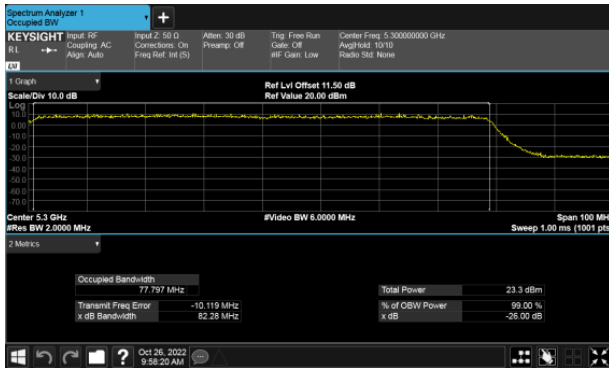

Modulation Type: 802.11ax HE160 (61.3Mbps)
 CH114

99% Bandwidth
 Non-Beamforming, ANT B
 Straddle Channel, Within 5150-5250MHz band
 Modulation Type: 802.11ax HE160 (61.3Mbps)
 CH50

Straddle Channel, Extends across 5250MHz band
 Modulation Type: 802.11ax HE160 (61.3Mbps)
 CH50

Modulation Type: 802.11ax HE160 (61.3Mbps)
 CH114

99% Bandwidth
Non-Beamforming, ANT C
Straddle Channel, Within 5150-5250MHz band
Modulation Type: 802.11ax HE160 (61.3Mbps)
CH50

Straddle Channel, Extends across 5250MHz band
Modulation Type: 802.11ax HE160 (61.3Mbps)
CH50