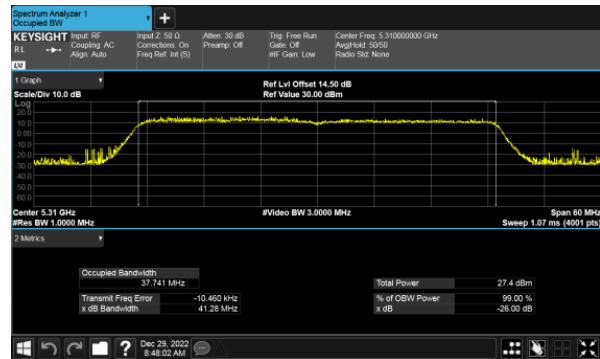

26dB Bandwidth
Beamforming, ANT D
Modulation Type: 802.11ax HE20(7.3Mbps)
CH52

Modulation Type: 802.11ax HE40(14.6Mbps)
CH54

CH60

CH62

CH64