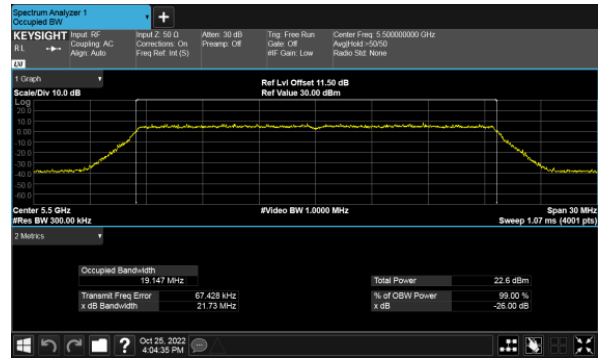

99% Bandwidth
Non-Beamforming, ANT B
Modulation Type: 802.11a (6Mbps)
CH100

Modulation Type: 802.11ax HE20(7.3Mbps)
CH100