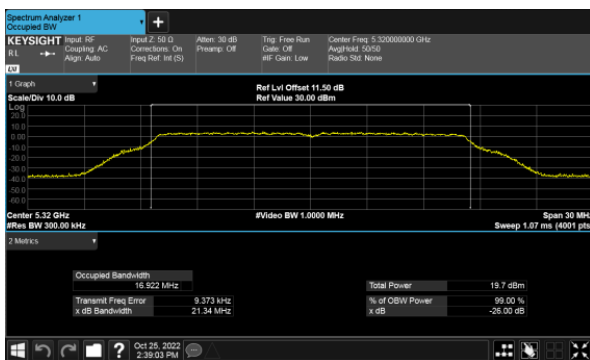

99% Bandwidth
Non-Beamforming, ANT D
Modulation Type: 802.11a (6Mbps)
CH52

Modulation Type: 802.11ax HE20(7.3Mbps)
CH52

CH60

CH60

CH64

CH64

99% Bandwidth
Non-Beamforming, ANT D
Modulation Type: 802.11ax HE40(14.6Mbps)
CH54