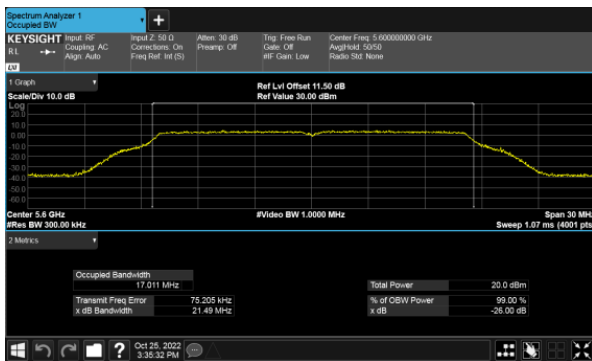

CH120

CH120