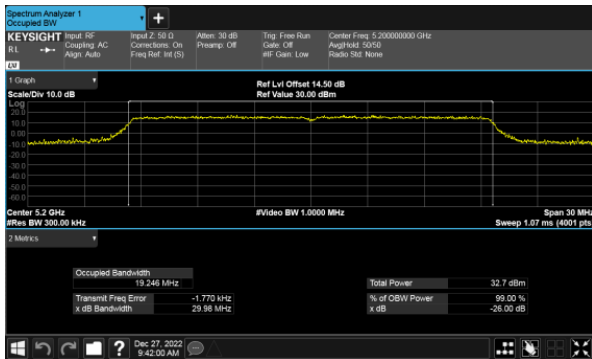

26dB Bandwidth
Beamforming, ANT C
Modulation Type: 802.11ax HE20(7.3Mbps)
CH36

Modulation Type: 802.11ax HE40(14.6Mbps)
CH38

CH40

CH46

CH48