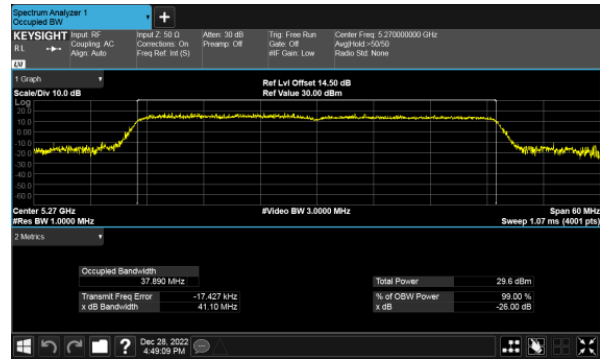

26dB Bandwidth
Beamforming, ANT B
Modulation Type: 802.11ax HE20(7.3Mbps)
CH52

Modulation Type: 802.11ax HE40(14.6Mbps)
CH54