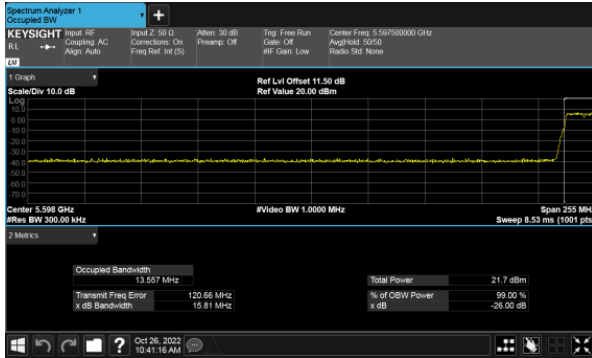

Modulation Type: 802.11ax HE160 (61.3Mbps)
CH114

99% Bandwidth
 Non-Beamforming, ANT D
 Straddle Channel, Within 5150-5250MHz band
 Modulation Type: 802.11ax HE160 (61.3Mbps)
 CH50

Straddle Channel, Extends across 5250MHz band
 Modulation Type: 802.11ax HE160 (61.3Mbps)
 CH50

Modulation Type: 802.11ax HE160 (61.3Mbps)
 CH114

99% Bandwidth
 Non-Beamforming, ANT A
 Within 5470-5725MHz Band, Straddle Channel
 Modulation Type: 802.11a (6Mbps)
 CH144

Modulation Type: 802.11ax HE80(30.6Mbps)
 CH138