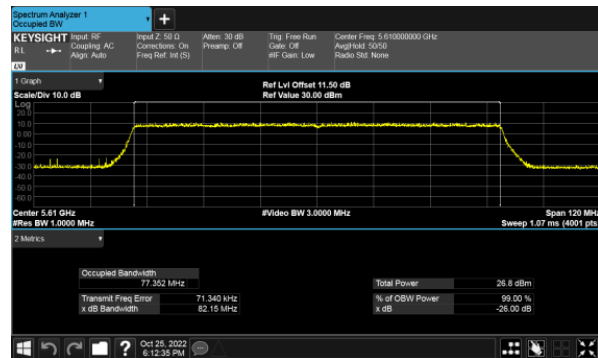

99% Bandwidth
Non-Beamforming, ANT B
Modulation Type: 802.11ax HE40(14.6Mbps)
CH102

Modulation Type: 802.11ax HE80(30.6Mbps)
CH106

CH118

CH122

CH134

99% Bandwidth