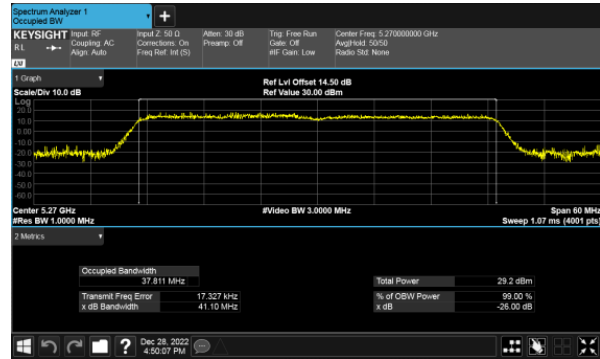

Modulation Type: 802.11ax HE40(14.6Mbps)
CH54

CH60

CH62

CH64

26dB Bandwidth
Beamforming, ANT B
Modulation Type: 802.11ax HE80(30.6Mbps)
CH58

26dB Bandwidth
Beamforming, ANT C
Modulation Type: 802.11ax HE20(7.3Mbps)
CH52

Modulation Type: 802.11ax HE40(14.6Mbps)
CH54

CH60

CH62

CH64

26dB Bandwidth
Beamforming, ANT C
Modulation Type: 802.11ax HE80(30.6Mbps)
CH58

26dB Bandwidth
Beamforming, ANT D
Modulation Type: 802.11ax HE20(7.3Mbps)
CH52

Modulation Type: 802.11ax HE40(14.6Mbps)
CH54

CH60

CH62

CH64

26dB Bandwidth
Beamforming, ANT D
Modulation Type: 802.11ax HE80(30.6Mbps)
CH58

26dB Bandwidth
Beamforming, ANT A
Modulation Type: 802.11ax HE20(7.3Mbps)
CH100