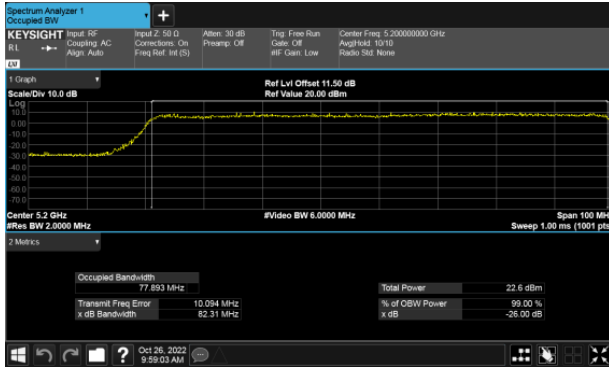

Modulation Type: 802.11ax HE160 (61.3Mbps)
 CH114

99% Bandwidth
Non-Beamforming, ANT C
Straddle Channel, Within 5150-5250MHz band
Modulation Type: 802.11ax HE160 (61.3Mbps)
CH50

Straddle Channel, Extends across 5250MHz band
Modulation Type: 802.11ax HE160 (61.3Mbps)
CH50

Modulation Type: 802.11ax HE160 (61.3Mbps)
CH114

99% Bandwidth
 Non-Beamforming, ANT D
 Straddle Channel, Within 5150-5250MHz band
 Modulation Type: 802.11ax HE160 (61.3Mbps)
 CH50

Straddle Channel, Extends across 5250MHz band
 Modulation Type: 802.11ax HE160 (61.3Mbps)
 CH50