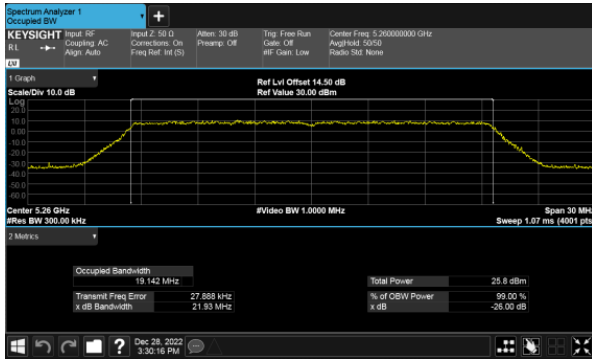

Modulation Type: 802.11ax HE40(14.6Mbps)
CH54

CH60

CH62

CH64

26dB Bandwidth
Beamforming, ANT A
Modulation Type: 802.11ax HE80(30.6Mbps)
CH58

26dB Bandwidth
Beamforming, ANT B
Modulation Type: 802.11ax HE20(7.3Mbps)
CH52

Modulation Type: 802.11ax HE40(14.6Mbps)
CH54

CH60

CH62

CH64

26dB Bandwidth
Beamforming, ANT B
Modulation Type: 802.11ax HE80(30.6Mbps)
CH58

26dB Bandwidth
Beamforming, ANT C
Modulation Type: 802.11ax HE20(7.3Mbps)
CH52