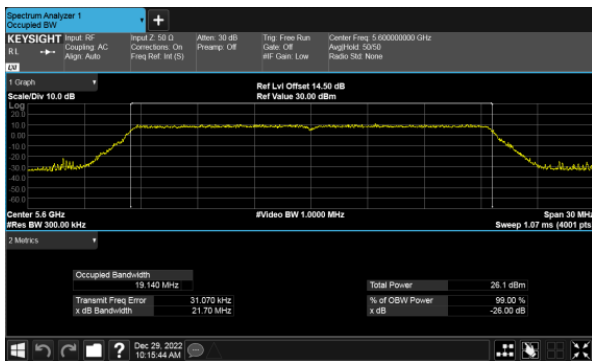

26dB Bandwidth
Beamforming, ANT A
Modulation Type: 802.11ax HE20(7.3Mbps)
CH100

Modulation Type: 802.11ax HE40(14.6Mbps)
CH102

CH120

CH118

CH140

CH134