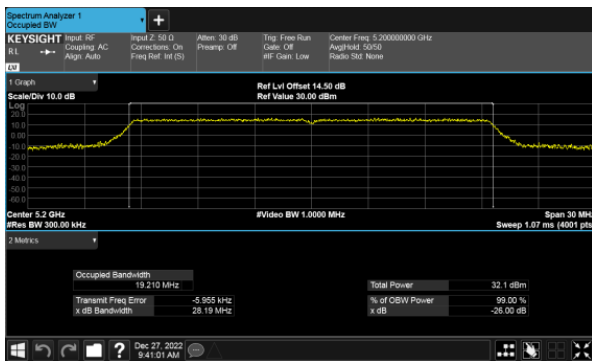

Modulation Type: 802.11ax HE80(30.6Mbps)
 CH138

Modulation Type: 802.11ax HE20(7.3Mbps)
 CH144

Modulation Type: 802.11ax HE40(14.6Mbps)
 CH142

99% Bandwidth
 Non-Beamforming, ANT D
 Within 5470-5725MHz Band, Straddle Channel
 Modulation Type: 802.11a (6Mbps)
 CH144

Modulation Type: 802.11ax HE80(30.6Mbps)
 CH138

Modulation Type: 802.11ax HE20(7.3Mbps)
 CH144

Modulation Type: 802.11ax HE40(14.6Mbps)
 CH142

26dB Bandwidth
Beamforming, ANT A
Modulation Type: 802.11ax HE20(7.3Mbps)
CH36

Modulation Type: 802.11ax HE40(14.6Mbps)
CH38

CH40

CH46

CH48

26dB Bandwidth
Beamforming, ANT A
Modulation Type: 802.11ax HE80(30.6Mbps)
CH42

26dB Bandwidth
Beamforming, ANT B
Modulation Type: 802.11ax HE20(7.3Mbps)
CH36