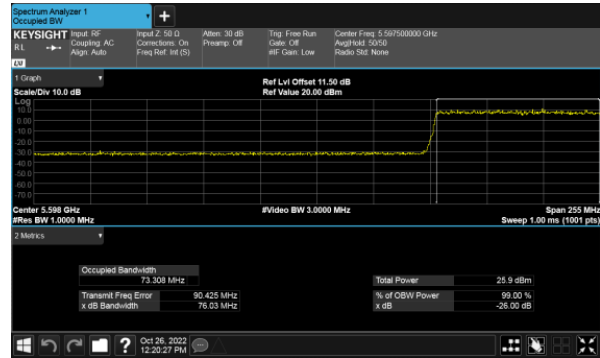

Modulation Type: 802.11ax HE160 (61.3Mbps)
CH114

99% Bandwidth
 Non-Beamforming, ANT D
 Straddle Channel, Within 5150-5250MHz band
 Modulation Type: 802.11ax HE160 (61.3Mbps)
 CH50

Straddle Channel, Extends across 5250MHz band
 Modulation Type: 802.11ax HE160 (61.3Mbps)
 CH50

Modulation Type: 802.11ax HE160 (61.3Mbps)
 CH114

99% Bandwidth
 Non-Beamforming, ANT A
 Within 5470-5725MHz Band, Straddle Channel
 Modulation Type: 802.11a (6Mbps)
 CH144

Modulation Type: 802.11ax HE80(30.6Mbps)
 CH138