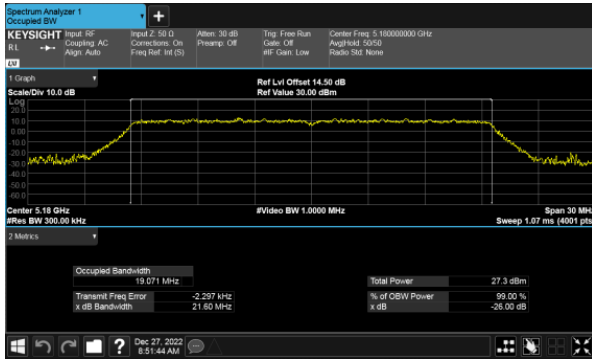

26dB Bandwidth
Beamforming, ANT C
Modulation Type: 802.11ax HE20(7.3Mbps)
CH36

Modulation Type: 802.11ax HE40(14.6Mbps)
CH38