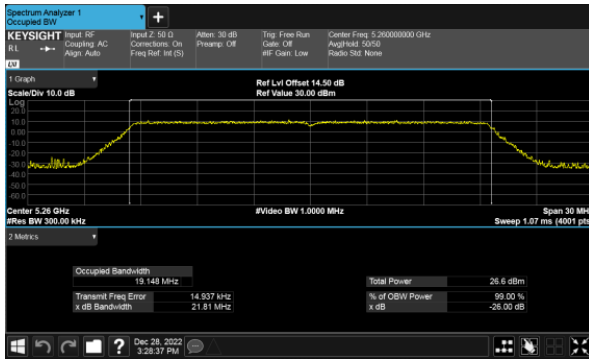

Modulation Type: 802.11ax HE40(14.6Mbps)
CH38

CH40

CH46

CH48

26dB Bandwidth
Beamforming, ANT D
Modulation Type: 802.11ax HE80(30.6Mbps)
CH42

26dB Bandwidth
Beamforming, ANT A
Modulation Type: 802.11ax HE20(7.3Mbps)
CH52

Modulation Type: 802.11ax HE40(14.6Mbps)
CH54

CH60

CH62

CH64

26dB Bandwidth
Beamforming, ANT A
Modulation Type: 802.11ax HE80(30.6Mbps)
CH58

26dB Bandwidth
Beamforming, ANT B
Modulation Type: 802.11ax HE20(7.3Mbps)
CH52