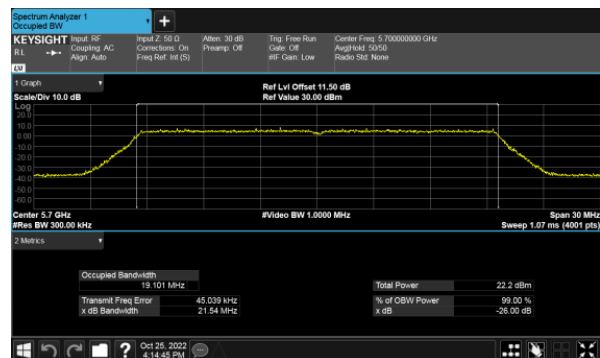

Modulation Type: 802.11ax HE20(7.3Mbps)
CH100

CH120

CH120

CH140

CH140

99% Bandwidth
Non-Beamforming, ANT D
Modulation Type: 802.11ax HE40(14.6Mbps)
CH102

Modulation Type: 802.11ax HE80(30.6Mbps)
CH106

CH118

CH122

CH134

99% Bandwidth
 Non-Beamforming, ANT A
 Straddle Channel, Within 5150-5250MHz band
 Modulation Type: 802.11ax HE160 (61.3Mbps)
 CH50

Straddle Channel, Extends across 5250MHz band
 Modulation Type: 802.11ax HE160 (61.3Mbps)
 CH50