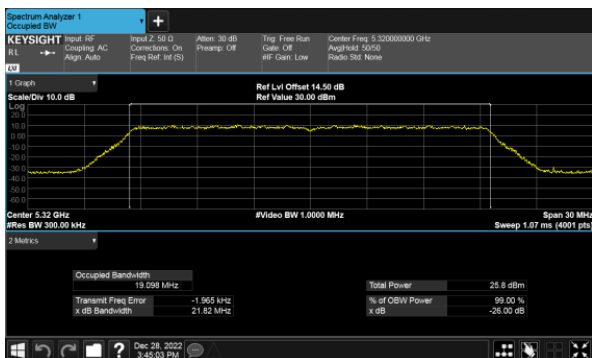

Modulation Type: 802.11ax HE40(14.6Mbps)
CH54

CH60

CH62

CH64

26dB Bandwidth
Beamforming, ANT A
Modulation Type: 802.11ax HE80(30.6Mbps)
CH58

26dB Bandwidth
Beamforming, ANT B
Modulation Type: 802.11ax HE20(7.3Mbps)
CH52

Modulation Type: 802.11ax HE40(14.6Mbps)
CH54

CH60

CH62

CH64

26dB Bandwidth
Beamforming, ANT B
Modulation Type: 802.11ax HE80(30.6Mbps)
CH58

26dB Bandwidth
Beamforming, ANT C
Modulation Type: 802.11ax HE20(7.3Mbps)
CH52

Modulation Type: 802.11ax HE40(14.6Mbps)
CH54

CH60

CH62

CH64

26dB Bandwidth
Beamforming, ANT C
Modulation Type: 802.11ax HE80(30.6Mbps)
CH58

26dB Bandwidth
Beamforming, ANT D
Modulation Type: 802.11ax HE20(7.3Mbps)
CH52