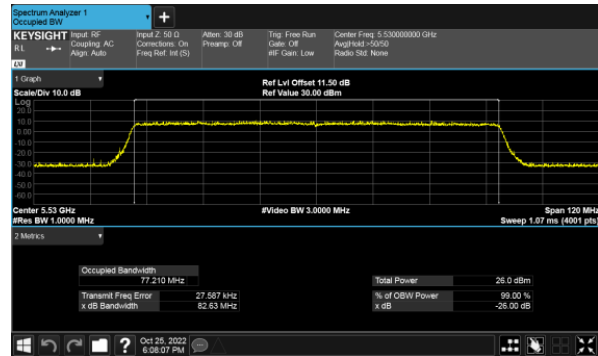

Modulation Type: 802.11ax HE20(7.3Mbps)
CH100

CH120

CH120

CH140

CH140

99% Bandwidth
Non-Beamforming, ANT D
Modulation Type: 802.11ax HE40(14.6Mbps)
CH102

Modulation Type: 802.11ax HE80(30.6Mbps)
CH106

CH118

CH122

CH134

99% Bandwidth
 Non-Beamforming, ANT A
 Straddle Channel, Within 5150-5250MHz band
 Modulation Type: 802.11ax HE160 (61.3Mbps)
 CH50

Straddle Channel, Extends across 5250MHz band
 Modulation Type: 802.11ax HE160 (61.3Mbps)
 CH50