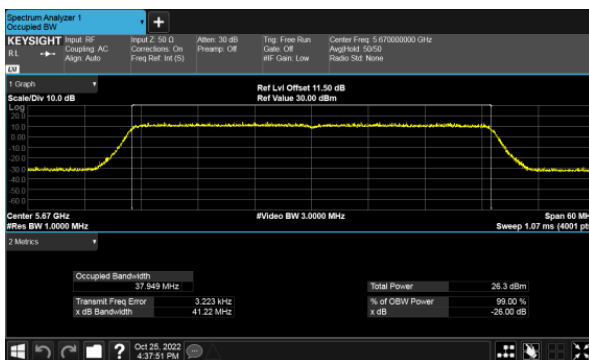

Modulation Type: 802.11ax HE20(7.3Mbps)
CH100

CH120

CH120

CH140

CH140

99% Bandwidth
Non-Beamforming, ANT D
Modulation Type: 802.11ax HE40(14.6Mbps)
CH102

Modulation Type: 802.11ax HE80(30.6Mbps)
CH106

CH118

CH122

CH134

99% Bandwidth
 Non-Beamforming, ANT A
 Straddle Channel, Within 5150-5250MHz band
 Modulation Type: 802.11ax HE160 (61.3Mbps)
 CH50

Straddle Channel, Extends across 5250MHz band
 Modulation Type: 802.11ax HE160 (61.3Mbps)
 CH50