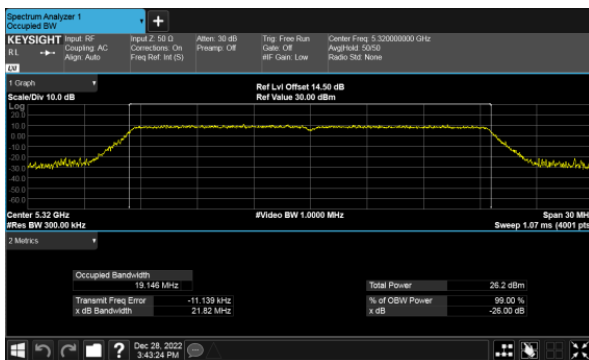

Modulation Type: 802.11ax HE40(14.6Mbps)
CH54

CH60

CH62

CH64

26dB Bandwidth
Beamforming, ANT A
Modulation Type: 802.11ax HE80(30.6Mbps)
CH58

26dB Bandwidth
Beamforming, ANT B
Modulation Type: 802.11ax HE20(7.3Mbps)
CH52