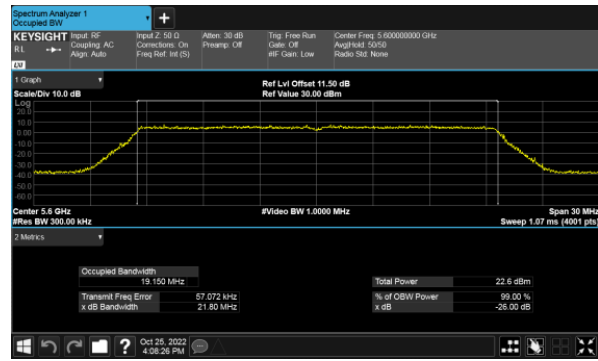

CH122

CH134

99% Bandwidth

Non-Beamforming, ANT C
Modulation Type: 802.11a (6Mbps)
CH100

Modulation Type: 802.11ax HE20(7.3Mbps)
CH100

CH120

CH120

CH140