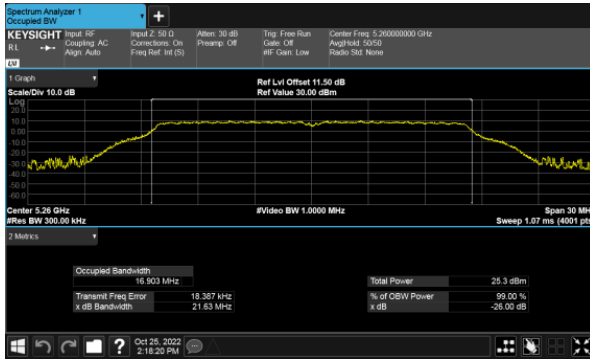

99% Bandwidth
Non-Beamforming, ANT D
Modulation Type: 802.11a (6Mbps)
CH52

Modulation Type: 802.11ax HE20(7.3Mbps)
CH52

CH60

CH60

CH64

CH64

99% Bandwidth
Non-Beamforming, ANT D
Modulation Type: 802.11ax HE40(14.6Mbps)
CH54