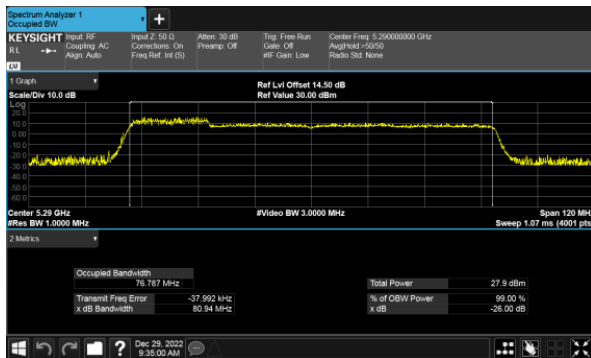

Modulation Type: 802.11ax HE40(14.6Mbps)
CH54

CH60

CH62

CH64

26dB Bandwidth
Beamforming, ANT B
Modulation Type: 802.11ax HE80(30.6Mbps)
CH58

26dB Bandwidth
Beamforming, ANT C
Modulation Type: 802.11ax HE20(7.3Mbps)
CH52