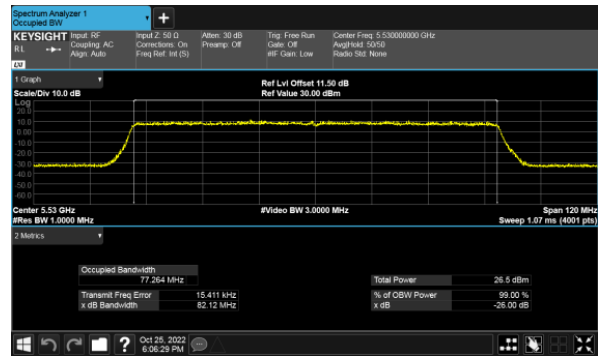

Modulation Type: 802.11ax HE20(7.3Mbps)
CH100

CH120

CH120

CH140

CH140

99% Bandwidth
Non-Beamforming, ANT B
Modulation Type: 802.11ax HE40(14.6Mbps)
CH102

Modulation Type: 802.11ax HE80(30.6Mbps)
CH106

CH118