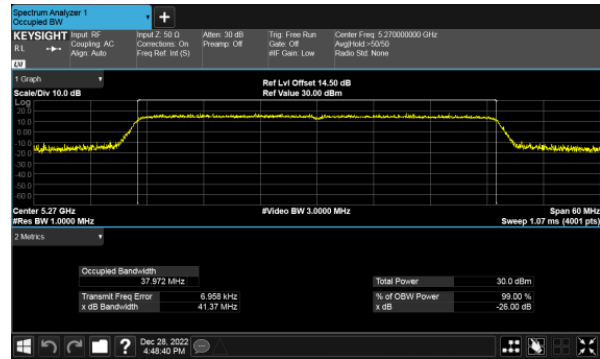

Modulation Type: 802.11ax HE40(14.6Mbps)
CH38

CH40

CH46

CH48

26dB Bandwidth
Beamforming, ANT D
Modulation Type: 802.11ax HE80(30.6Mbps)
CH42

26dB Bandwidth
Beamforming, ANT A
Modulation Type: 802.11ax HE20(7.3Mbps)
CH52

Modulation Type: 802.11ax HE40(14.6Mbps)
CH54

CH60

CH62

CH64

26dB Bandwidth
Beamforming, ANT A
Modulation Type: 802.11ax HE80(30.6Mbps)
CH58

26dB Bandwidth
Beamforming, ANT B
Modulation Type: 802.11ax HE20(7.3Mbps)
CH52