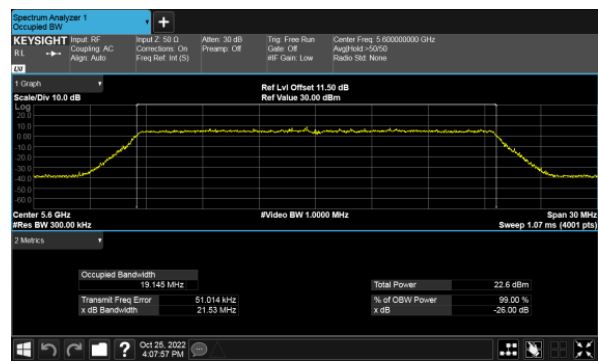

CH120

CH120