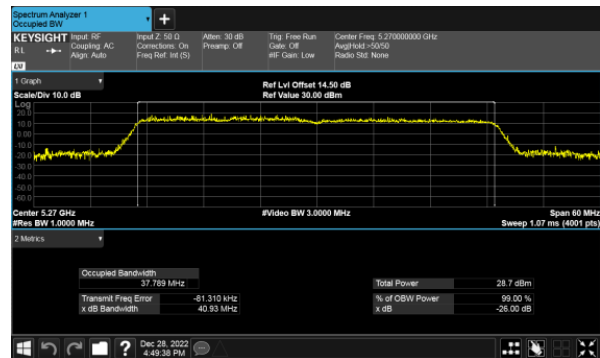

26dB Bandwidth
Beamforming, ANT C
Modulation Type: 802.11ax HE20(7.3Mbps)
CH52

Modulation Type: 802.11ax HE40(14.6Mbps)
CH54