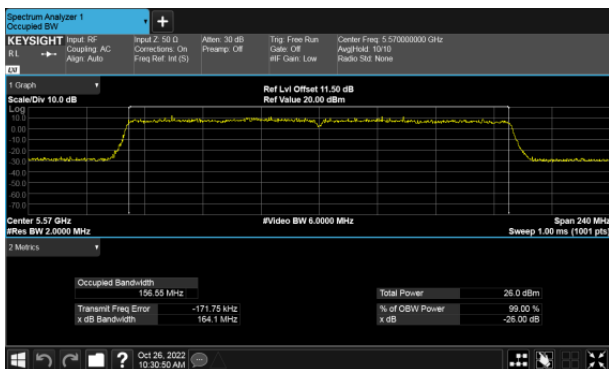

Modulation Type: 802.11ax HE160 (61.3Mbps)
 CH114

99% Bandwidth
 Non-Beamforming, ANT B
 Straddle Channel, Within 5150-5250MHz band
 Modulation Type: 802.11ax HE160 (61.3Mbps)
 CH50

Straddle Channel, Extends across 5250MHz band
 Modulation Type: 802.11ax HE160 (61.3Mbps)
 CH50

Modulation Type: 802.11ax HE160 (61.3Mbps)
 CH114

99% Bandwidth
Non-Beamforming, ANT C
Straddle Channel, Within 5150-5250MHz band
Modulation Type: 802.11ax HE160 (61.3Mbps)
CH50

Straddle Channel, Extends across 5250MHz band
Modulation Type: 802.11ax HE160 (61.3Mbps)
CH50