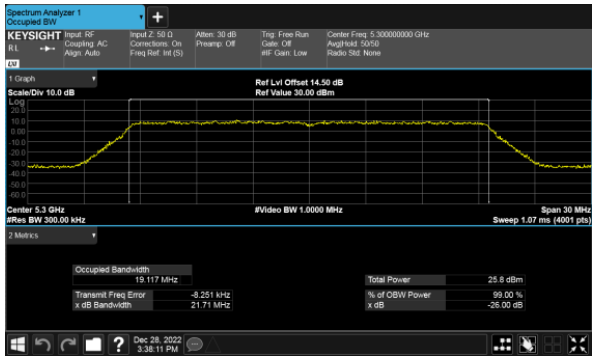

Modulation Type: 802.11ax HE40(14.6Mbps)
CH54

CH60

CH62

CH64

26dB Bandwidth
Beamforming, ANT A
Modulation Type: 802.11ax HE80(30.6Mbps)
CH58

26dB Bandwidth
Beamforming, ANT B
Modulation Type: 802.11ax HE20(7.3Mbps)
CH52

Modulation Type: 802.11ax HE40(14.6Mbps)
CH54

CH60

CH62

CH64

26dB Bandwidth
Beamforming, ANT B
Modulation Type: 802.11ax HE80(30.6Mbps)
CH58

26dB Bandwidth
Beamforming, ANT C
Modulation Type: 802.11ax HE20(7.3Mbps)
CH52