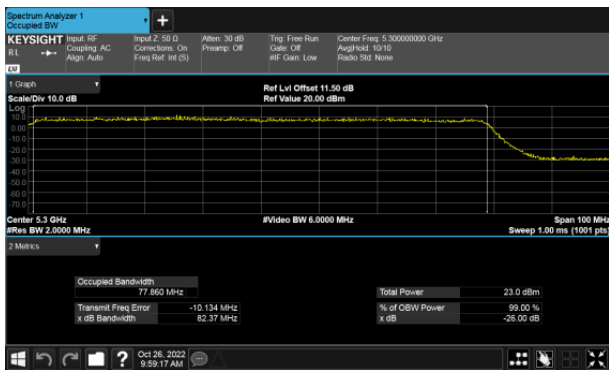

Modulation Type: 802.11ax HE160 (61.3Mbps)
 CH114

99% Bandwidth
Non-Beamforming, ANT C
Straddle Channel, Within 5150-5250MHz band
Modulation Type: 802.11ax HE160 (61.3Mbps)
CH50

Straddle Channel, Extends across 5250MHz band
Modulation Type: 802.11ax HE160 (61.3Mbps)
CH50

Modulation Type: 802.11ax HE160 (61.3Mbps)
CH114

99% Bandwidth
 Non-Beamforming, ANT D
 Straddle Channel, Within 5150-5250MHz band
 Modulation Type: 802.11ax HE160 (61.3Mbps)
 CH50

Straddle Channel, Extends across 5250MHz band
 Modulation Type: 802.11ax HE160 (61.3Mbps)
 CH50

Modulation Type: 802.11ax HE160 (61.3Mbps)
 CH114

99% Bandwidth
 Non-Beamforming, ANT A
 Within 5470-5725MHz Band, Straddle Channel
 Modulation Type: 802.11a (6Mbps)
 CH144

Modulation Type: 802.11ax HE80(30.6Mbps)
 CH138