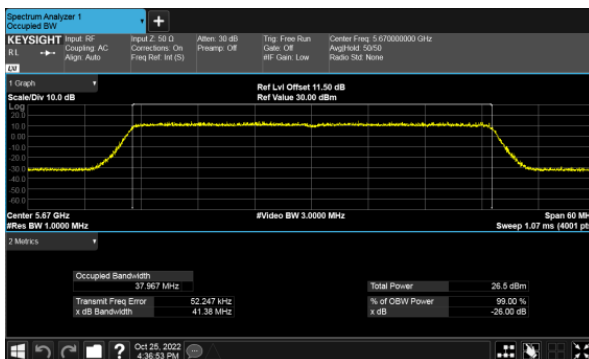

99% Bandwidth
Non-Beamforming, ANT B
Modulation Type: 802.11ax HE40(14.6Mbps)
CH102

Modulation Type: 802.11ax HE80(30.6Mbps)
CH106

CH118

CH122

CH134

99% Bandwidth