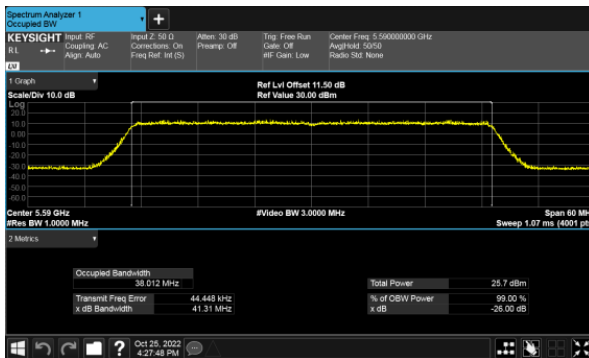

Modulation Type: 802.11ax HE20(7.3Mbps)
CH100

CH120

CH120

CH140

CH140

99% Bandwidth
Non-Beamforming, ANT B
Modulation Type: 802.11ax HE40(14.6Mbps)
CH102

Modulation Type: 802.11ax HE80(30.6Mbps)
CH106

CH118