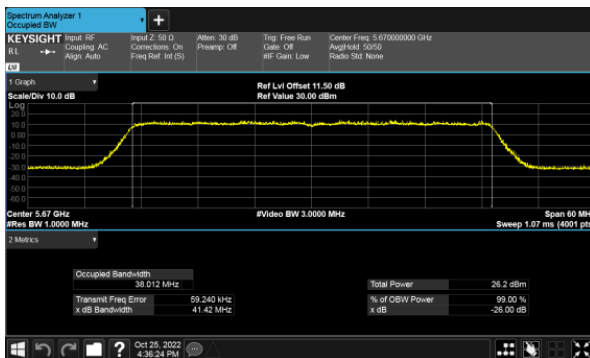

99% Bandwidth
Non-Beamforming, ANT A
Modulation Type: 802.11ax HE40(14.6Mbps)
CH102

Modulation Type: 802.11ax HE80(30.6Mbps)
CH106

CH118

CH122

CH134

99% Bandwidth
Non-Beamforming, ANT B
Modulation Type: 802.11a (6Mbps)
CH100