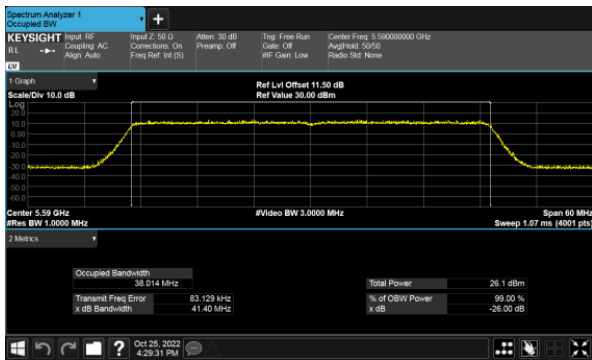

CH122

CH134

26dB Bandwidth
Non-Beamforming, ANT D
Modulation Type: 802.11a (6Mbps)
CH100

Modulation Type: 802.11ax HE20(7.3Mbps)
CH100

CH120

CH120

CH140

CH140

26dB Bandwidth
Non-Beamforming, ANT D
Modulation Type: 802.11ax HE40(14.6Mbps)
CH102

Modulation Type: 802.11ax HE80(30.6Mbps)
CH106

CH118

CH122

CH134

26dB Bandwidth
 Non-Beamforming, ANT A
 Straddle Channel, Within 5150-5250MHz band
 Modulation Type: 802.11ax HE160 (61.3Mbps)
 CH50