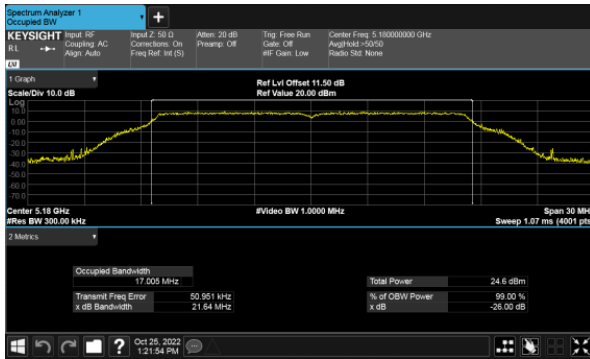

99% Bandwidth
Non-Beamforming, ANT B
Modulation Type: 802.11a (6Mbps)
CH36

Modulation Type: 802.11ax HE20(7.3Mbps)
CH36