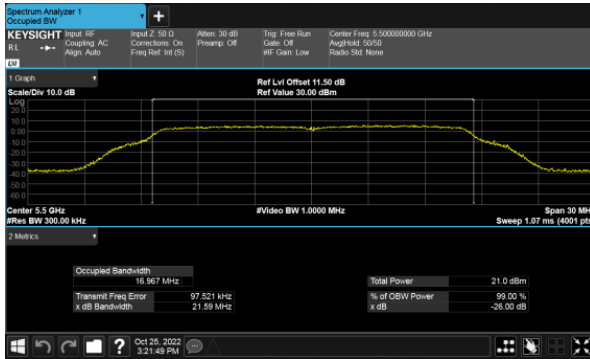

26dB Bandwidth
Non-Beamforming, ANT A
Modulation Type: 802.11a (6Mbps)
CH100

Modulation Type: 802.11ax HE20(7.3Mbps)
CH100

CH120

CH120

CH140

CH140

26dB Bandwidth
Non-Beamforming, ANT A
Modulation Type: 802.11ax HE40(14.6Mbps)
CH102