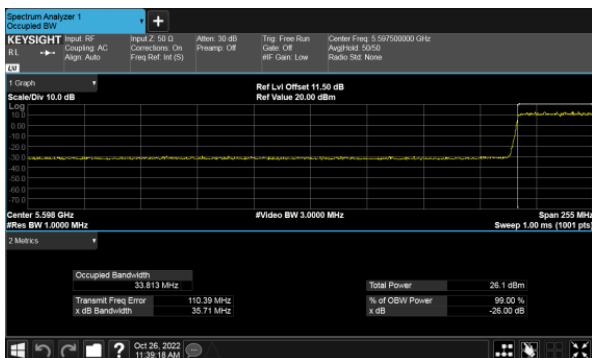

Modulation Type: 802.11ax HE80(30.6Mbps)
 CH138

Modulation Type: 802.11ax HE20(7.3Mbps)
 CH144

Modulation Type: 802.11ax HE40(14.6Mbps)
 CH142

26dB Bandwidth
 Non-Beamforming, ANT B
 Within 5470-5725MHz Band, Straddle Channel
 Modulation Type: 802.11a (6Mbps)
 CH144

Modulation Type: 802.11ax HE80(30.6Mbps)
 CH138

Modulation Type: 802.11ax HE20(7.3Mbps)
 CH144

Modulation Type: 802.11ax HE40(14.6Mbps)
 CH142

26dB Bandwidth
 Non-Beamforming, ANT C
 Within 5470-5725MHz Band, Straddle Channel
 Modulation Type: 802.11a (6Mbps)
 CH144