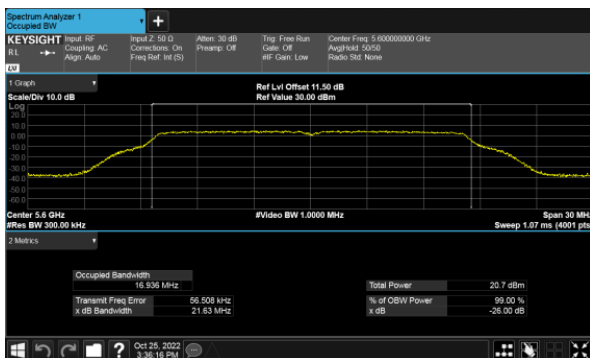

26dB Bandwidth
Non-Beamforming, ANT C
Modulation Type: 802.11a (6Mbps)
CH100

Modulation Type: 802.11ax HE20(7.3Mbps)
CH100

CH120

CH120

CH140

CH140