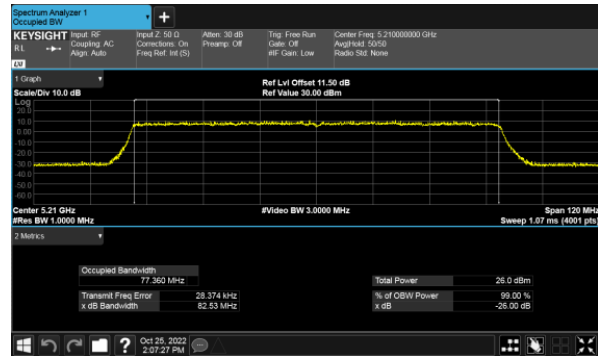

Modulation Type: 802.11ax HE20(7.3Mbps)
CH36

CH40

CH40

CH48

CH48

99% Bandwidth
Non-Beamforming, ANT A
Modulation Type: 802.11ax HE40(14.6Mbps)
CH38

Modulation Type: 802.11ax HE80(30.6Mbps)
CH42

CH46