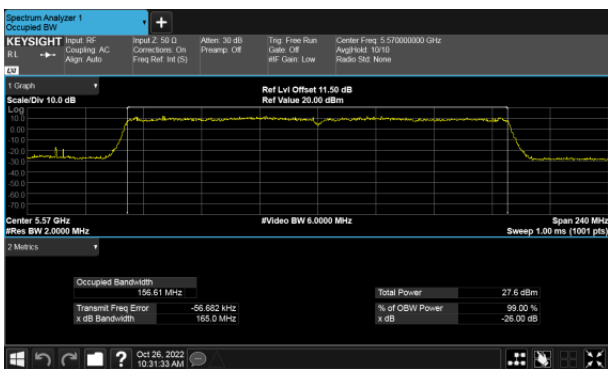

Straddle Channel, Extends across 5250MHz band
Modulation Type: 802.11ax HE160 (61.3Mbps)
CH50

Modulation Type: 802.11ax HE160 (61.3Mbps)
CH114

26dB Bandwidth
Non-Beamforming, ANT C
Straddle Channel, Within 5150-5250MHz band
Modulation Type: 802.11ax HE160 (61.3Mbps)
CH50

Straddle Channel, Extends across 5250MHz band
Modulation Type: 802.11ax HE160 (61.3Mbps)
CH50

Modulation Type: 802.11ax HE160 (61.3Mbps)
CH114

26dB Bandwidth
 Non-Beamforming, ANT D
 Straddle Channel, Within 5150-5250MHz band
 Modulation Type: 802.11ax HE160 (61.3Mbps)
 CH50