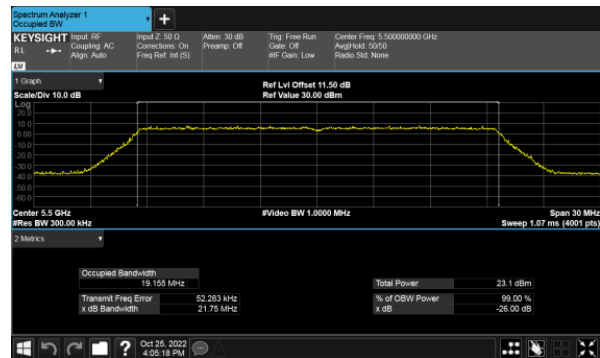

CH140

CH140

26dB Bandwidth
Non-Beamforming, ANT B
Modulation Type: 802.11ax HE40(14.6Mbps)
CH102

Modulation Type: 802.11ax HE80(30.6Mbps)
CH106

CH118

CH122

CH134

26dB Bandwidth
Non-Beamforming, ANT C
Modulation Type: 802.11a (6Mbps)
CH100

Modulation Type: 802.11ax HE20(7.3Mbps)
CH100

CH120

CH120

CH140

CH140

26dB Bandwidth
Non-Beamforming, ANT C
Modulation Type: 802.11ax HE40(14.6Mbps)
CH102

Modulation Type: 802.11ax HE80(30.6Mbps)
CH106

CH118