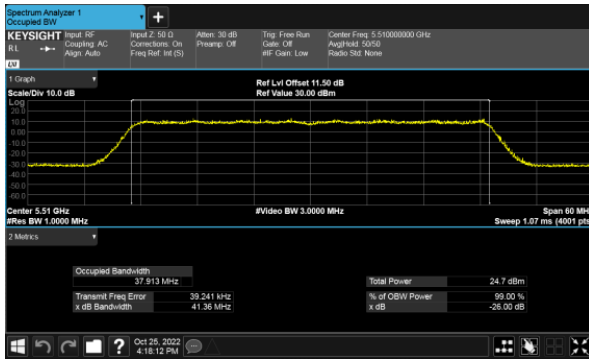

26dB Bandwidth
Non-Beamforming, ANT A
Modulation Type: 802.11a (6Mbps)
CH100

Modulation Type: 802.11ax HE20(7.3Mbps)
CH100

CH120

CH120

CH140

CH140

26dB Bandwidth
Non-Beamforming, ANT A
Modulation Type: 802.11ax HE40(14.6Mbps)
CH102

Modulation Type: 802.11ax HE80(30.6Mbps)
CH106

CH118

CH122

CH134

26dB Bandwidth
Non-Beamforming, ANT B
Modulation Type: 802.11a (6Mbps)
CH100

Modulation Type: 802.11ax HE20(7.3Mbps)
CH100

CH120

CH120