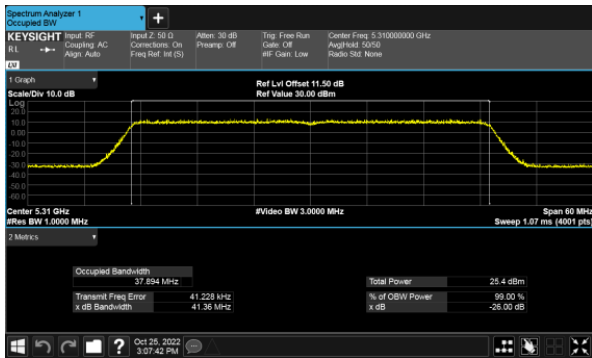

99% Bandwidth
Non-Beamforming, ANT B
Modulation Type: 802.11ax HE40(14.6Mbps)
CH54

Modulation Type: 802.11ax HE80(30.6Mbps)
CH58

CH62