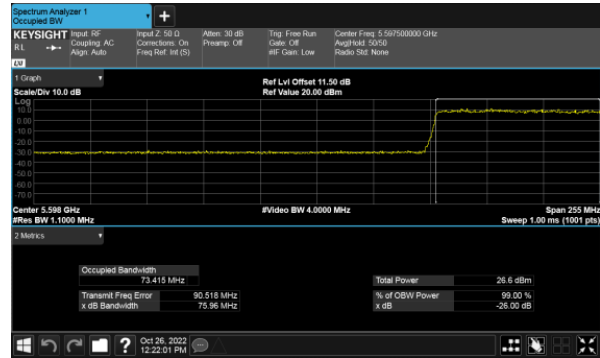

Straddle Channel, Extends across 5250MHz band
 Modulation Type: 802.11ax HE160 (61.3Mbps)
 CH50

Modulation Type: 802.11ax HE160 (61.3Mbps)
 CH114

26dB Bandwidth
 Non-Beamforming, ANT A
 Within 5470-5725MHz Band, Straddle Channel
 Modulation Type: 802.11a (6Mbps)
 CH144

Modulation Type: 802.11ax HE80(30.6Mbps)
 CH138

Modulation Type: 802.11ax HE20(7.3Mbps)
 CH144

Modulation Type: 802.11ax HE40(14.6Mbps)
 CH142

26dB Bandwidth
 Non-Beamforming, ANT B
 Within 5470-5725MHz Band, Straddle Channel
 Modulation Type: 802.11a (6Mbps)
 CH144

Modulation Type: 802.11ax HE80(30.6Mbps)
 CH138

Modulation Type: 802.11ax HE20(7.3Mbps)
 CH144

Modulation Type: 802.11ax HE40(14.6Mbps)
 CH142

26dB Bandwidth
 Non-Beamforming, ANT C
 Within 5470-5725MHz Band, Straddle Channel
 Modulation Type: 802.11a (6Mbps)
 CH144