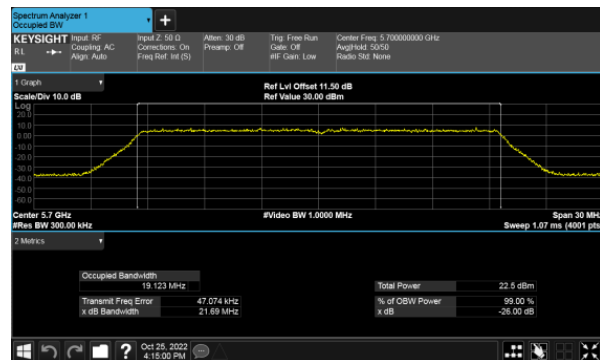

CH122

CH134

26dB Bandwidth
Non-Beamforming, ANT D
Modulation Type: 802.11a (6Mbps)
CH100

Modulation Type: 802.11ax HE20(7.3Mbps)
CH100

CH120

CH120

CH140

CH140

26dB Bandwidth
Non-Beamforming, ANT D
Modulation Type: 802.11ax HE40(14.6Mbps)
CH102

Modulation Type: 802.11ax HE80(30.6Mbps)
CH106

CH118

CH122

CH134

26dB Bandwidth
 Non-Beamforming, ANT A
 Straddle Channel, Within 5150-5250MHz band
 Modulation Type: 802.11ax HE160 (61.3Mbps)
 CH50