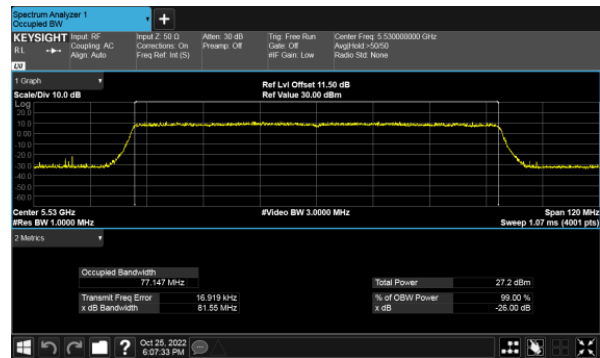

Modulation Type: 802.11ax HE20(7.3Mbps)
CH100

CH120

CH120

CH140

CH140

26dB Bandwidth
Non-Beamforming, ANT C
Modulation Type: 802.11ax HE40(14.6Mbps)
CH102

Modulation Type: 802.11ax HE80(30.6Mbps)
CH106

CH118