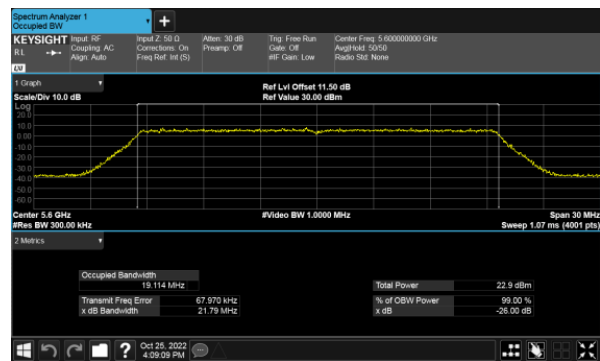

CH122

CH134

26dB Bandwidth
Non-Beamforming, ANT D
Modulation Type: 802.11a (6Mbps)
CH100

Modulation Type: 802.11ax HE20(7.3Mbps)
CH100

CH120

CH120

CH140

CH140

26dB Bandwidth
Non-Beamforming, ANT D
Modulation Type: 802.11ax HE40(14.6Mbps)
CH102

Modulation Type: 802.11ax HE80(30.6Mbps)
CH106

CH118

CH122

CH134

26dB Bandwidth
 Non-Beamforming, ANT A
 Straddle Channel, Within 5150-5250MHz band
 Modulation Type: 802.11ax HE160 (61.3Mbps)
 CH50