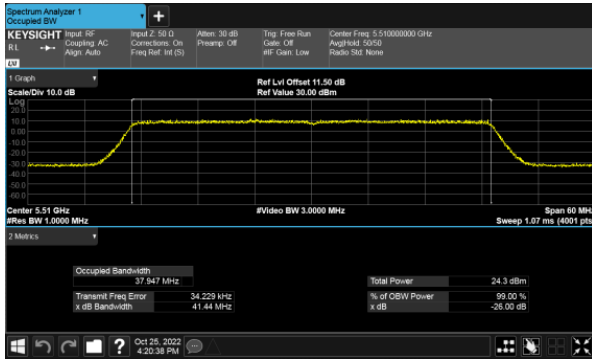

CH122

CH134

26dB Bandwidth
Non-Beamforming, ANT D
Modulation Type: 802.11a (6Mbps)
CH100

Modulation Type: 802.11ax HE20(7.3Mbps)
CH100

CH120

CH120

CH140

CH140

26dB Bandwidth
Non-Beamforming, ANT D
Modulation Type: 802.11ax HE40(14.6Mbps)
CH102

Modulation Type: 802.11ax HE80(30.6Mbps)
CH106

CH118

CH122

CH134

26dB Bandwidth
 Non-Beamforming, ANT A
 Straddle Channel, Within 5150-5250MHz band
 Modulation Type: 802.11ax HE160 (61.3Mbps)
 CH50