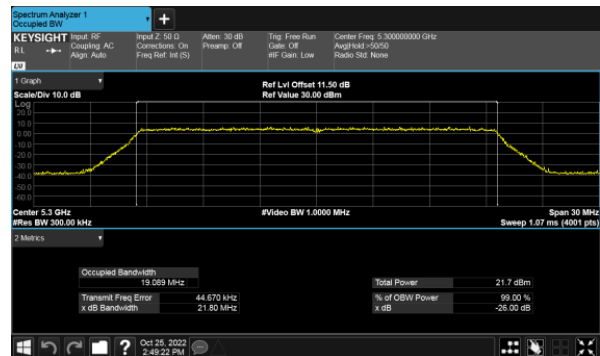

99% Bandwidth
Non-Beamforming, ANT A
Modulation Type: 802.11a (6Mbps)
CH52

Modulation Type: 802.11ax HE20(7.3Mbps)
CH52

CH60

CH60

CH64

CH64

99% Bandwidth
Non-Beamforming, ANT A
Modulation Type: 802.11ax HE40(14.6Mbps)
CH54

Modulation Type: 802.11ax HE80(30.6Mbps)
CH58

CH62

99% Bandwidth
Non-Beamforming, ANT B
Modulation Type: 802.11a (6Mbps)
CH52

Modulation Type: 802.11ax HE20(7.3Mbps)
CH52

CH60

CH60

CH64

CH64

99% Bandwidth
Non-Beamforming, ANT B
Modulation Type: 802.11ax HE40(14.6Mbps)
CH54

Modulation Type: 802.11ax HE80(30.6Mbps)
CH58

CH62

99% Bandwidth
Non-Beamforming, ANT C
Modulation Type: 802.11a (6Mbps)
CH52