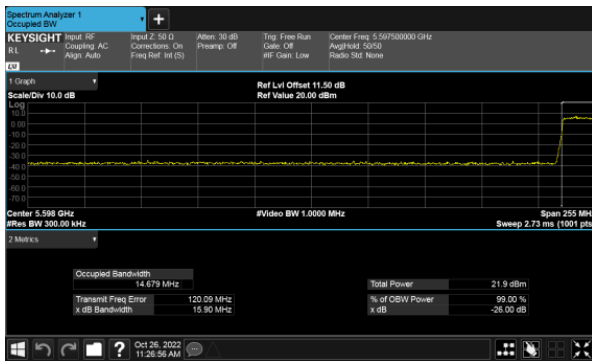

Modulation Type: 802.11ax HE80(30.6Mbps)
 CH138

Modulation Type: 802.11ax HE20(7.3Mbps)
 CH144

Modulation Type: 802.11ax HE40(14.6Mbps)
 CH142

26dB Bandwidth
 Non-Beamforming, ANT C
 Within 5470-5725MHz Band, Straddle Channel
 Modulation Type: 802.11a (6Mbps)
 CH144

Modulation Type: 802.11ax HE80(30.6Mbps)
 CH138

Modulation Type: 802.11ax HE20(7.3Mbps)
 CH144

Modulation Type: 802.11ax HE40(14.6Mbps)
 CH142

26dB Bandwidth
 Non-Beamforming, ANT D
 Within 5470-5725MHz Band, Straddle Channel
 Modulation Type: 802.11a (6Mbps)
 CH144