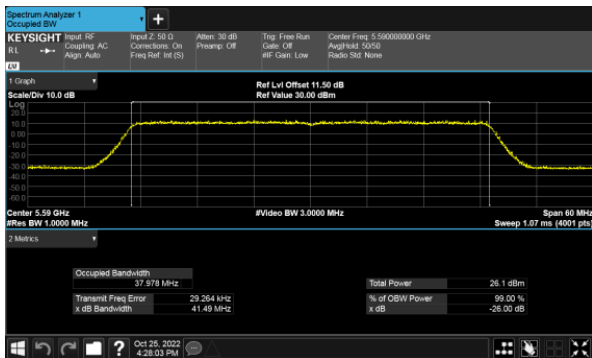

CH140

CH140

26dB Bandwidth
Non-Beamforming, ANT B
Modulation Type: 802.11ax HE40(14.6Mbps)
CH102

Modulation Type: 802.11ax HE80(30.6Mbps)
CH106

CH118

CH122

CH134

26dB Bandwidth
Non-Beamforming, ANT C
Modulation Type: 802.11a (6Mbps)
CH100