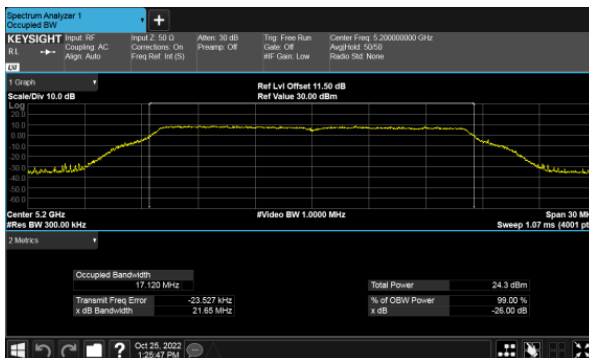

Modulation Type: 802.11ax HE80(30.6Mbps)
 CH138

Modulation Type: 802.11ax HE20(7.3Mbps)
 CH144

Modulation Type: 802.11ax HE40(14.6Mbps)
 CH142

26dB Bandwidth
 Non-Beamforming, ANT D
 Within 5470-5725MHz Band, Straddle Channel
 Modulation Type: 802.11a (6Mbps)
 CH144

Modulation Type: 802.11ax HE80(30.6Mbps)
 CH138

Modulation Type: 802.11ax HE20(7.3Mbps)
 CH144

Modulation Type: 802.11ax HE40(14.6Mbps)
 CH142

99% Bandwidth
Non-Beamforming, ANT A
Modulation Type: 802.11a (6Mbps)
CH36

Modulation Type: 802.11ax HE20(7.3Mbps)
CH36

CH40

CH40

CH48

CH48

99% Bandwidth
Non-Beamforming, ANT A
Modulation Type: 802.11ax HE40(14.6Mbps)
CH38

Modulation Type: 802.11ax HE80(30.6Mbps)
CH42

CH46