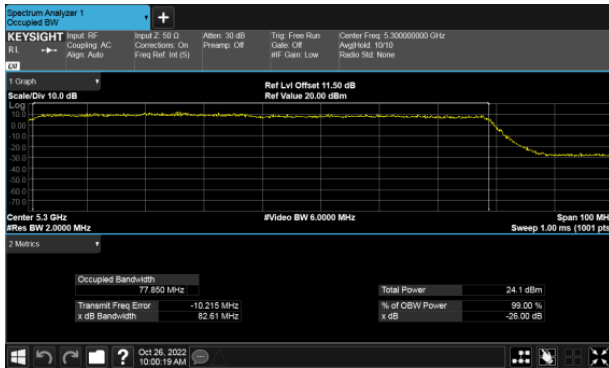

26dB Bandwidth
Non-Beamforming, ANT D
Modulation Type: 802.11ax HE40(14.6Mbps)
CH102

Modulation Type: 802.11ax HE80(30.6Mbps)
CH106

CH118

CH122

CH134

26dB Bandwidth
 Non-Beamforming, ANT A
 Straddle Channel, Within 5150-5250MHz band
 Modulation Type: 802.11ax HE160 (61.3Mbps)
 CH50

Straddle Channel, Extends across 5250MHz band
 Modulation Type: 802.11ax HE160 (61.3Mbps)
 CH50

Modulation Type: 802.11ax HE160 (61.3Mbps)
 CH114

26dB Bandwidth
Non-Beamforming, ANT B
Straddle Channel, Within 5150-5250MHz band
Modulation Type: 802.11ax HE160 (61.3Mbps)
CH50