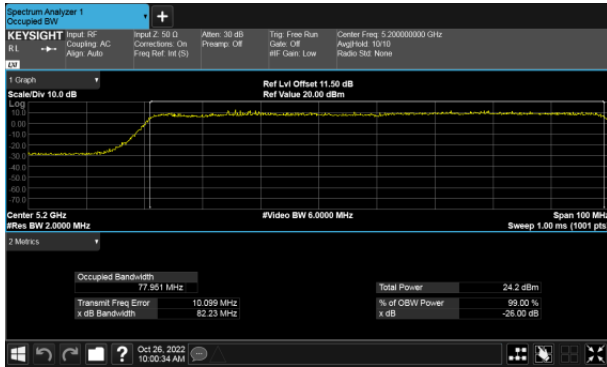

Straddle Channel, Extends across 5250MHz band
 Modulation Type: 802.11ax HE160 (61.3Mbps)
 CH50

Modulation Type: 802.11ax HE160 (61.3Mbps)
 CH114

26dB Bandwidth
Non-Beamforming, ANT B
Straddle Channel, Within 5150-5250MHz band
Modulation Type: 802.11ax HE160 (61.3Mbps)
CH50

Straddle Channel, Extends across 5250MHz band
Modulation Type: 802.11ax HE160 (61.3Mbps)
CH50

Modulation Type: 802.11ax HE160 (61.3Mbps)
CH114

26dB Bandwidth
Non-Beamforming, ANT C
Straddle Channel, Within 5150-5250MHz band
Modulation Type: 802.11ax HE160 (61.3Mbps)
CH50