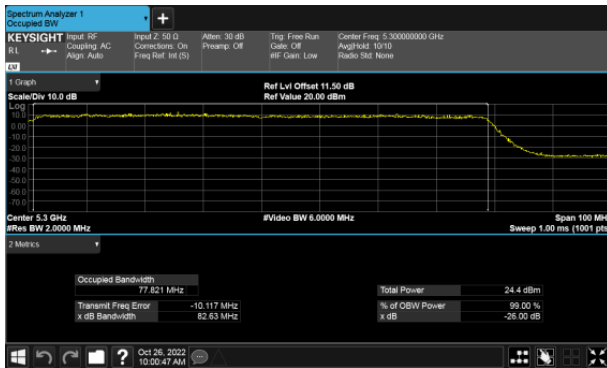

Straddle Channel, Extends across 5250MHz band
 Modulation Type: 802.11ax HE160 (61.3Mbps)
 CH50

Modulation Type: 802.11ax HE160 (61.3Mbps)
 CH114

26dB Bandwidth
Non-Beamforming, ANT B
Straddle Channel, Within 5150-5250MHz band
Modulation Type: 802.11ax HE160 (61.3Mbps)
CH50

Straddle Channel, Extends across 5250MHz band
Modulation Type: 802.11ax HE160 (61.3Mbps)
CH50

Modulation Type: 802.11ax HE160 (61.3Mbps)
CH114

26dB Bandwidth
Non-Beamforming, ANT C
Straddle Channel, Within 5150-5250MHz band
Modulation Type: 802.11ax HE160 (61.3Mbps)
CH50