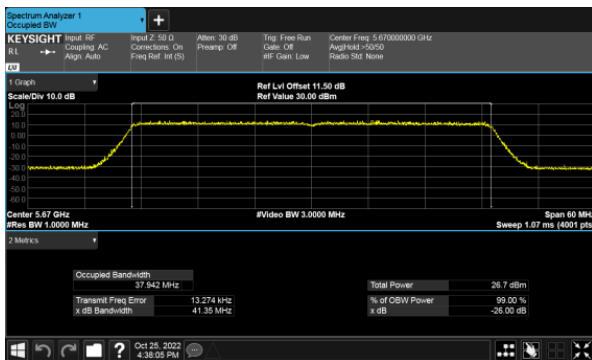

26dB Bandwidth
Non-Beamforming, ANT D
Modulation Type: 802.11ax HE40(14.6Mbps)
CH102

Modulation Type: 802.11ax HE80(30.6Mbps)
CH106

CH118

CH122

CH134

26dB Bandwidth
 Non-Beamforming, ANT A
 Straddle Channel, Within 5150-5250MHz band
 Modulation Type: 802.11ax HE160 (61.3Mbps)
 CH50

Straddle Channel, Extends across 5250MHz band
 Modulation Type: 802.11ax HE160 (61.3Mbps)
 CH50

Modulation Type: 802.11ax HE160 (61.3Mbps)
 CH114

26dB Bandwidth
Non-Beamforming, ANT B
Straddle Channel, Within 5150-5250MHz band
Modulation Type: 802.11ax HE160 (61.3Mbps)
CH50