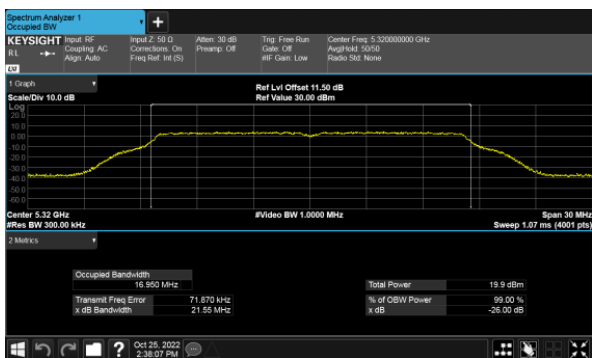

Modulation Type: 802.11ax HE20(7.3Mbps)
CH52

CH60

CH60

CH64

CH64

99% Bandwidth
Non-Beamforming, ANT C
Modulation Type: 802.11ax HE40(14.6Mbps)
CH54

Modulation Type: 802.11ax HE80(30.6Mbps)
CH58

CH62