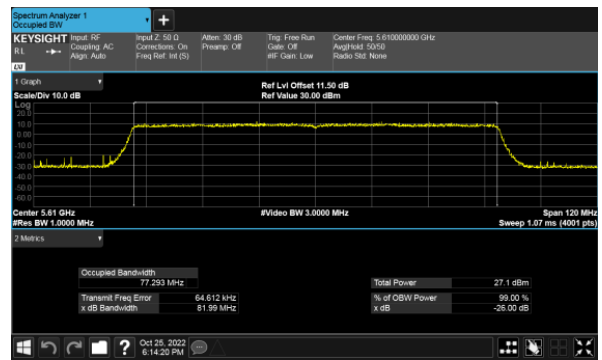

26dB Bandwidth
Non-Beamforming, ANT D
Modulation Type: 802.11ax HE40(14.6Mbps)
CH102

Modulation Type: 802.11ax HE80(30.6Mbps)
CH106

CH118

CH122

CH134

26dB Bandwidth
 Non-Beamforming, ANT A
 Straddle Channel, Within 5150-5250MHz band
 Modulation Type: 802.11ax HE160 (61.3Mbps)
 CH50

Straddle Channel, Extends across 5250MHz band
 Modulation Type: 802.11ax HE160 (61.3Mbps)
 CH50

Modulation Type: 802.11ax HE160 (61.3Mbps)
 CH114

26dB Bandwidth
Non-Beamforming, ANT B
Straddle Channel, Within 5150-5250MHz band
Modulation Type: 802.11ax HE160 (61.3Mbps)
CH50