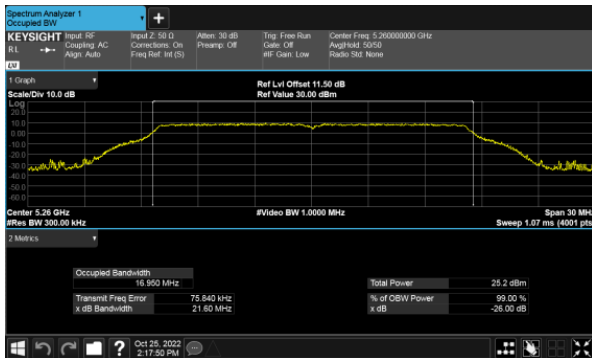

Modulation Type: 802.11ax HE80(30.6Mbps)
CH58

CH62

99% Bandwidth
Non-Beamforming, ANT B
Modulation Type: 802.11a (6Mbps)
CH52

Modulation Type: 802.11ax HE20(7.3Mbps)
CH52

CH60

CH60

CH64

CH64

99% Bandwidth
Non-Beamforming, ANT B
Modulation Type: 802.11ax HE40(14.6Mbps)
CH54

Modulation Type: 802.11ax HE80(30.6Mbps)
CH58

CH62

99% Bandwidth
Non-Beamforming, ANT C
Modulation Type: 802.11a (6Mbps)
CH52

Modulation Type: 802.11ax HE20(7.3Mbps)
CH52

CH60

CH60

CH64

CH64

99% Bandwidth
Non-Beamforming, ANT C
Modulation Type: 802.11ax HE40(14.6Mbps)
CH54

Modulation Type: 802.11ax HE80(30.6Mbps)
CH58

CH62