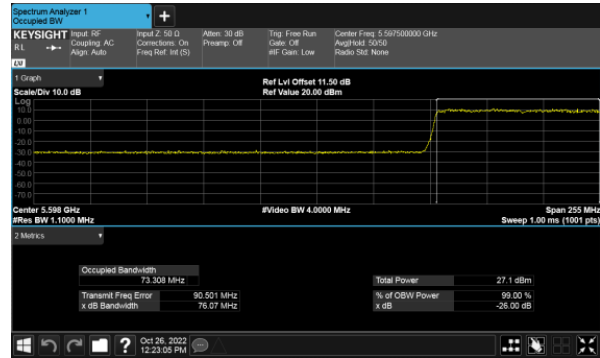

Modulation Type: 802.11ax HE80(30.6Mbps)
 CH138

Modulation Type: 802.11ax HE20(7.3Mbps)
 CH144

Modulation Type: 802.11ax HE40(14.6Mbps)
 CH142

26dB Bandwidth
 Non-Beamforming, ANT B
 Within 5470-5725MHz Band, Straddle Channel
 Modulation Type: 802.11a (6Mbps)
 CH144

Modulation Type: 802.11ax HE80(30.6Mbps)
 CH138

Modulation Type: 802.11ax HE20(7.3Mbps)
 CH144

Modulation Type: 802.11ax HE40(14.6Mbps)
 CH142

26dB Bandwidth
 Non-Beamforming, ANT C
 Within 5470-5725MHz Band, Straddle Channel
 Modulation Type: 802.11a (6Mbps)
 CH144

Modulation Type: 802.11ax HE80(30.6Mbps)
 CH138

Modulation Type: 802.11ax HE20(7.3Mbps)
 CH144

Modulation Type: 802.11ax HE40(14.6Mbps)
 CH142

26dB Bandwidth
 Non-Beamforming, ANT D
 Within 5470-5725MHz Band, Straddle Channel
 Modulation Type: 802.11a (6Mbps)
 CH144