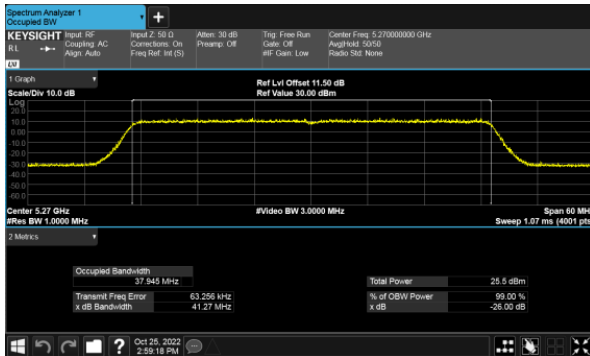

Modulation Type: 802.11ax HE20(7.3Mbps)
CH52

CH60

CH60

CH64

CH64

99% Bandwidth
Non-Beamforming, ANT C
Modulation Type: 802.11ax HE40(14.6Mbps)
CH54

Modulation Type: 802.11ax HE80(30.6Mbps)
CH58

CH62