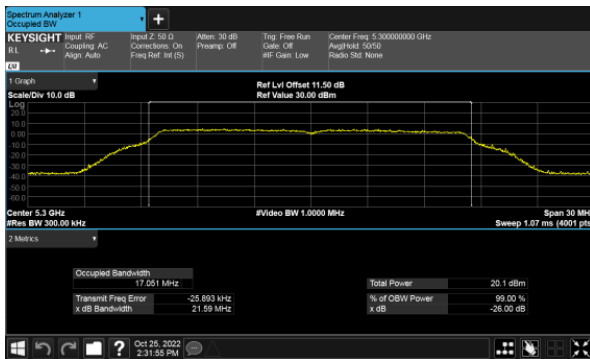

Modulation Type: 802.11ax HE20(7.3Mbps)
CH36

CH40

CH40

CH48

CH48

99% Bandwidth
Non-Beamforming, ANT D
Modulation Type: 802.11ax HE40(14.6Mbps)
CH38

Modulation Type: 802.11ax HE80(30.6Mbps)
CH42

CH46

99% Bandwidth
Non-Beamforming, ANT A
Modulation Type: 802.11a (6Mbps)
CH52

Modulation Type: 802.11ax HE20(7.3Mbps)
CH52

CH60

CH60

CH64

CH64

99% Bandwidth
Non-Beamforming, ANT A
Modulation Type: 802.11ax HE40(14.6Mbps)
CH54