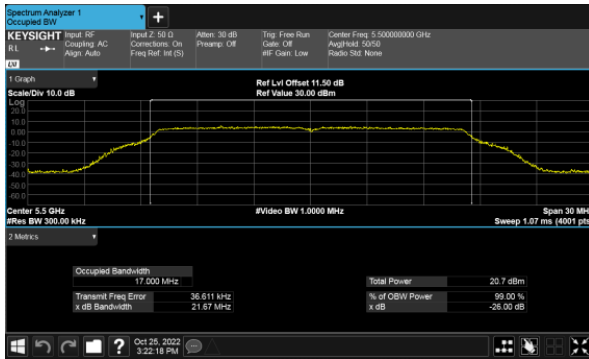

Modulation Type: 802.11ax HE80(30.6Mbps)
CH106

CH118

CH122

CH134

26dB Bandwidth
Non-Beamforming, ANT B
Modulation Type: 802.11a (6Mbps)
CH100

Modulation Type: 802.11ax HE20(7.3Mbps)
CH100

CH120

CH120