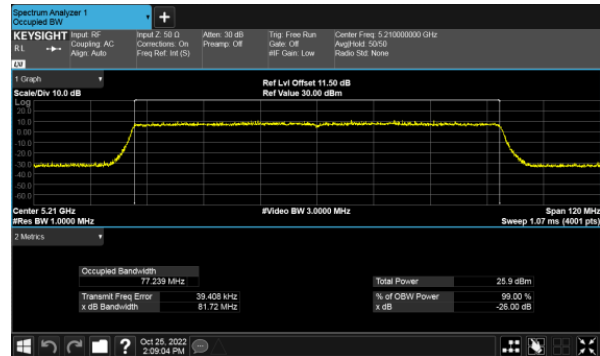

99% Bandwidth
Non-Beamforming, ANT C
Modulation Type: 802.11ax HE40(14.6Mbps)
CH38

Modulation Type: 802.11ax HE80(30.6Mbps)
CH42