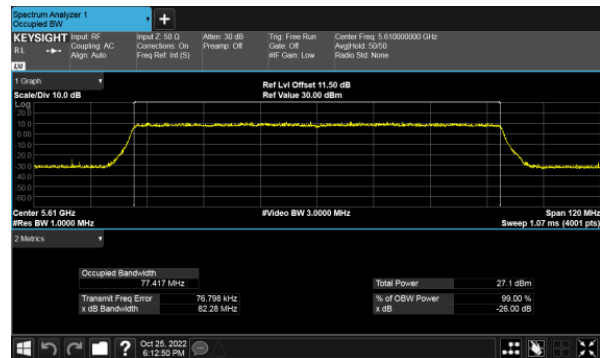

CH140

CH140

26dB Bandwidth
Non-Beamforming, ANT B
Modulation Type: 802.11ax HE40(14.6Mbps)
CH102

Modulation Type: 802.11ax HE80(30.6Mbps)
CH106

CH118

CH122

CH134

26dB Bandwidth
Non-Beamforming, ANT C
Modulation Type: 802.11a (6Mbps)
CH100

Modulation Type: 802.11ax HE20(7.3Mbps)
CH100

CH120

CH120

CH140

CH140

26dB Bandwidth
Non-Beamforming, ANT C
Modulation Type: 802.11ax HE40(14.6Mbps)
CH102

Modulation Type: 802.11ax HE80(30.6Mbps)
CH106

CH118