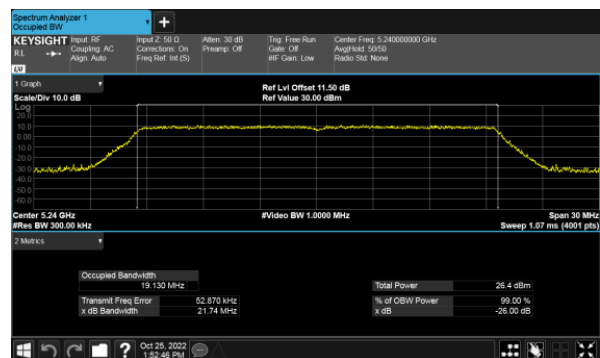

Modulation Type: 802.11ax HE80(30.6Mbps)
CH42

CH46

99% Bandwidth
Non-Beamforming, ANT C
Modulation Type: 802.11a (6Mbps)
CH36

Modulation Type: 802.11ax HE20(7.3Mbps)
CH36

CH40

CH40

CH48

CH48

99% Bandwidth
Non-Beamforming, ANT C
Modulation Type: 802.11ax HE40(14.6Mbps)
CH38

Modulation Type: 802.11ax HE80(30.6Mbps)
CH42

CH46

99% Bandwidth
Non-Beamforming, ANT D
Modulation Type: 802.11a (6Mbps)
CH36