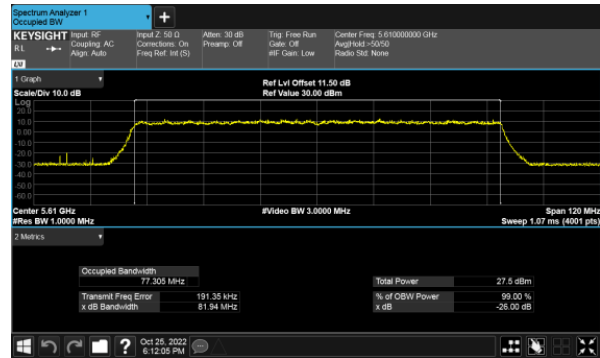

26dB Bandwidth
Non-Beamforming, ANT A
Modulation Type: 802.11a (6Mbps)
CH100

Modulation Type: 802.11ax HE20(7.3Mbps)
CH100

CH120

CH120

CH140

CH140

26dB Bandwidth
Non-Beamforming, ANT A
Modulation Type: 802.11ax HE40(14.6Mbps)
CH102

Modulation Type: 802.11ax HE80(30.6Mbps)
CH106

CH118

CH122

CH134

26dB Bandwidth
Non-Beamforming, ANT B
Modulation Type: 802.11a (6Mbps)
CH100

Modulation Type: 802.11ax HE20(7.3Mbps)
CH100

CH120

CH120