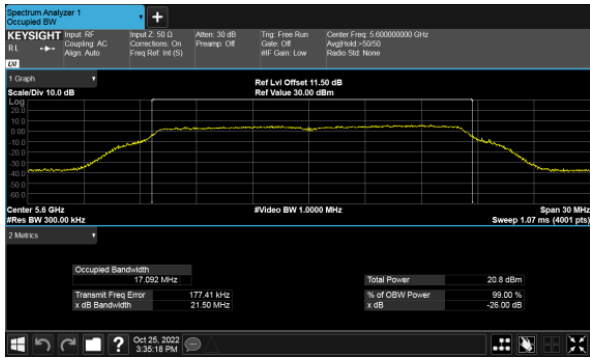

26dB Bandwidth
Non-Beamforming, ANT A
Modulation Type: 802.11a (6Mbps)
CH100

Modulation Type: 802.11ax HE20(7.3Mbps)
CH100

CH120

CH120

CH140

CH140

26dB Bandwidth
Non-Beamforming, ANT A
Modulation Type: 802.11ax HE40(14.6Mbps)
CH102