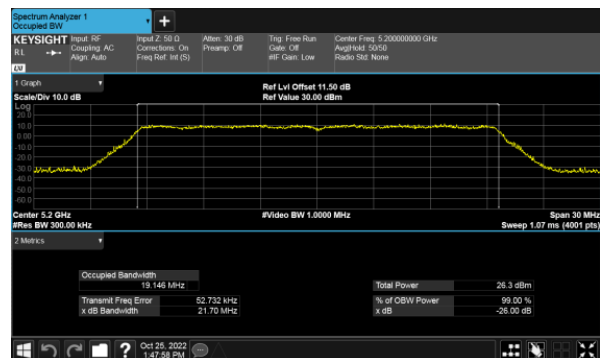

Modulation Type: 802.11ax HE80(30.6Mbps)
 CH138

Modulation Type: 802.11ax HE20(7.3Mbps)
 CH144

Modulation Type: 802.11ax HE40(14.6Mbps)
 CH142

26dB Bandwidth
 Non-Beamforming, ANT D
 Within 5470-5725MHz Band, Straddle Channel
 Modulation Type: 802.11a (6Mbps)
 CH144

Modulation Type: 802.11ax HE80(30.6Mbps)
 CH138

Modulation Type: 802.11ax HE20(7.3Mbps)
 CH144

Modulation Type: 802.11ax HE40(14.6Mbps)
 CH142

99% Bandwidth
Non-Beamforming, ANT A
Modulation Type: 802.11a (6Mbps)
CH36

Modulation Type: 802.11ax HE20(7.3Mbps)
CH36

CH40

CH40

CH48

CH48

99% Bandwidth
Non-Beamforming, ANT A
Modulation Type: 802.11ax HE40(14.6Mbps)
CH38

Modulation Type: 802.11ax HE80(30.6Mbps)
CH42

CH46