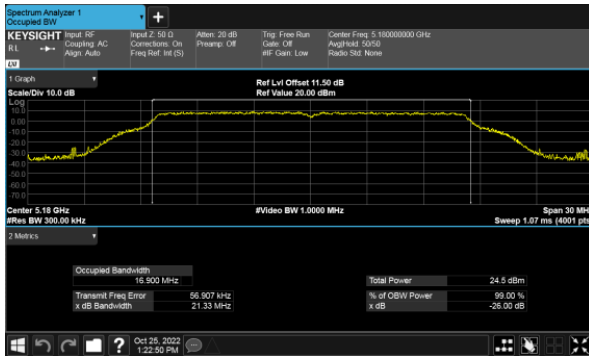

Modulation Type: 802.11ax HE80(30.6Mbps)
CH42

CH46

99% Bandwidth
Non-Beamforming, ANT C
Modulation Type: 802.11a (6Mbps)
CH36

Modulation Type: 802.11ax HE20(7.3Mbps)
CH36

CH40

CH40

CH48

CH48