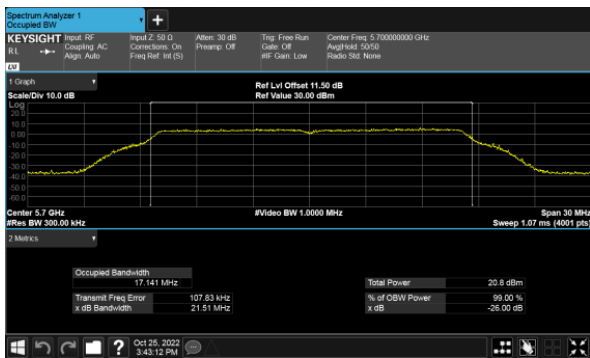

26dB Bandwidth
Non-Beamforming, ANT A
Modulation Type: 802.11a (6Mbps)
CH100

Modulation Type: 802.11ax HE20(7.3Mbps)
CH100

CH120

CH120

CH140

CH140

26dB Bandwidth
Non-Beamforming, ANT A
Modulation Type: 802.11ax HE40(14.6Mbps)
CH102