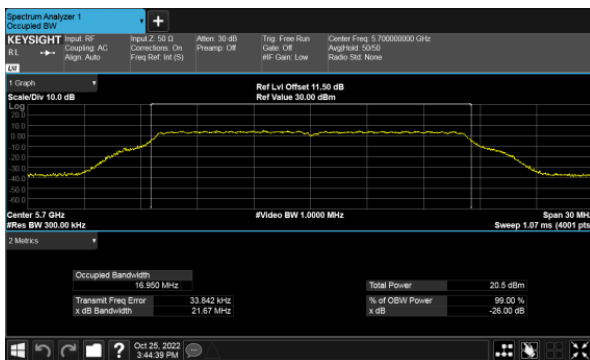

CH122

CH134

26dB Bandwidth
Non-Beamforming, ANT D
Modulation Type: 802.11a (6Mbps)
CH100

Modulation Type: 802.11ax HE20(7.3Mbps)
CH100

CH120

CH120

CH140

CH140