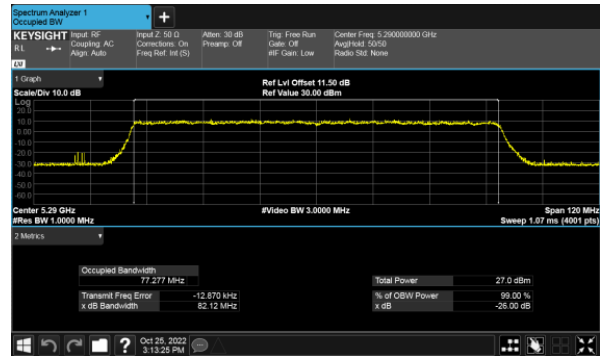

99% Bandwidth
Non-Beamforming, ANT A
Modulation Type: 802.11a (6Mbps)
CH52

Modulation Type: 802.11ax HE20(7.3Mbps)
CH52

CH60

CH60

CH64

CH64

99% Bandwidth
Non-Beamforming, ANT A
Modulation Type: 802.11ax HE40(14.6Mbps)
CH54

Modulation Type: 802.11ax HE80(30.6Mbps)
CH58

CH62

99% Bandwidth
Non-Beamforming, ANT B
Modulation Type: 802.11a (6Mbps)
CH52

Modulation Type: 802.11ax HE20(7.3Mbps)
CH52

CH60

CH60

CH64

CH64