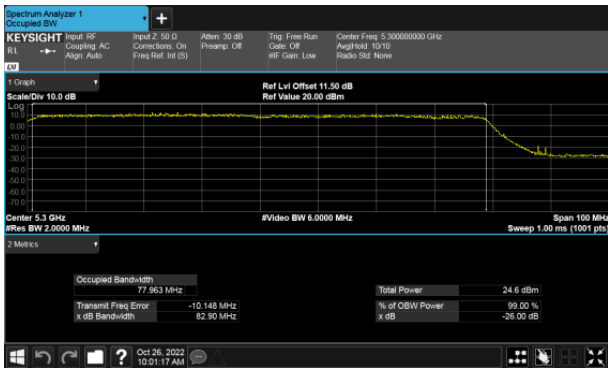

Straddle Channel, Extends across 5250MHz band
Modulation Type: 802.11ax HE160 (61.3Mbps)
CH50

Modulation Type: 802.11ax HE160 (61.3Mbps)
CH114

26dB Bandwidth
Non-Beamforming, ANT C
Straddle Channel, Within 5150-5250MHz band
Modulation Type: 802.11ax HE160 (61.3Mbps)
CH50

Straddle Channel, Extends across 5250MHz band
Modulation Type: 802.11ax HE160 (61.3Mbps)
CH50

Modulation Type: 802.11ax HE160 (61.3Mbps)
CH114

26dB Bandwidth
 Non-Beamforming, ANT D
 Straddle Channel, Within 5150-5250MHz band
 Modulation Type: 802.11ax HE160 (61.3Mbps)
 CH50