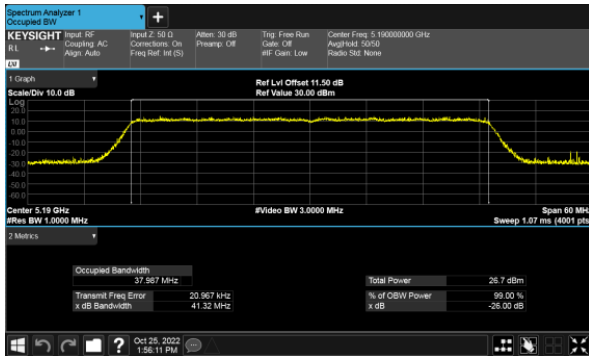

Modulation Type: 802.11ax HE20(7.3Mbps)
CH36

CH40

CH40

CH48

CH48

99% Bandwidth
Non-Beamforming, ANT A
Modulation Type: 802.11ax HE40(14.6Mbps)
CH38

Modulation Type: 802.11ax HE80(30.6Mbps)
CH42

CH46