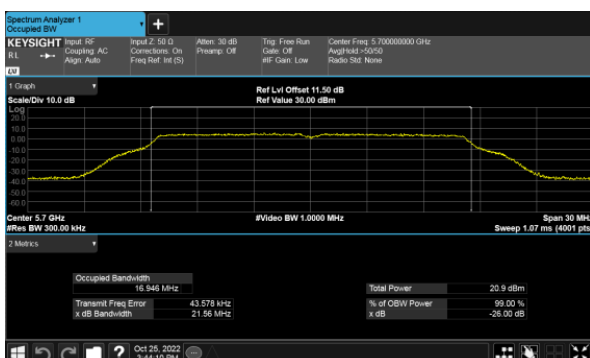

Modulation Type: 802.11ax HE20(7.3Mbps)
CH100

CH120

CH120

CH140

CH140

26dB Bandwidth
Non-Beamforming, ANT C
Modulation Type: 802.11ax HE40(14.6Mbps)
CH102

Modulation Type: 802.11ax HE80(30.6Mbps)
CH106

CH118

CH122

CH134

26dB Bandwidth
Non-Beamforming, ANT D
Modulation Type: 802.11a (6Mbps)
CH100

Modulation Type: 802.11ax HE20(7.3Mbps)
CH100

CH120

CH120

CH140

CH140