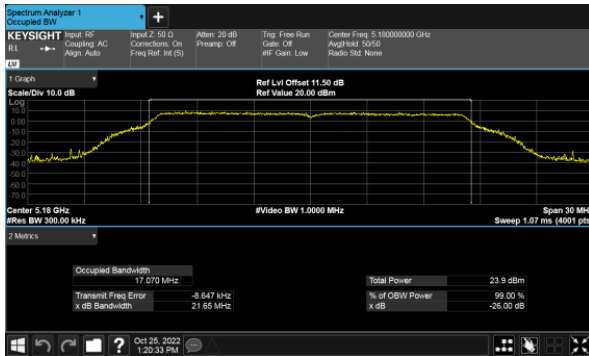

99% Bandwidth
Non-Beamforming, ANT A
Modulation Type: 802.11a (6Mbps)
CH36

Modulation Type: 802.11ax HE20(7.3Mbps)
CH36