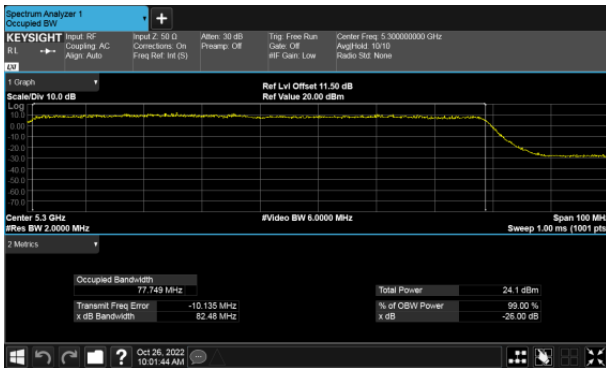

Straddle Channel, Extends across 5250MHz band
Modulation Type: 802.11ax HE160 (61.3Mbps)
CH50

Modulation Type: 802.11ax HE160 (61.3Mbps)
CH114

26dB Bandwidth
Non-Beamforming, ANT C
Straddle Channel, Within 5150-5250MHz band
Modulation Type: 802.11ax HE160 (61.3Mbps)
CH50

Straddle Channel, Extends across 5250MHz band
Modulation Type: 802.11ax HE160 (61.3Mbps)
CH50

Modulation Type: 802.11ax HE160 (61.3Mbps)
CH114

26dB Bandwidth
 Non-Beamforming, ANT D
 Straddle Channel, Within 5150-5250MHz band
 Modulation Type: 802.11ax HE160 (61.3Mbps)
 CH50

Straddle Channel, Extends across 5250MHz band
 Modulation Type: 802.11ax HE160 (61.3Mbps)
 CH50

Modulation Type: 802.11ax HE160 (61.3Mbps)
 CH114

26dB Bandwidth
 Non-Beamforming, ANT A
 Within 5470-5725MHz Band, Straddle Channel
 Modulation Type: 802.11a (6Mbps)
 CH144