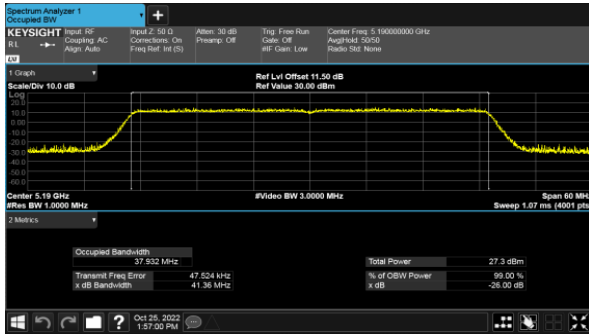

99% Bandwidth
Non-Beamforming, ANT B
Modulation Type: 802.11a (6Mbps)
CH36

Modulation Type: 802.11ax HE20(7.3Mbps)
CH36

CH40

CH40

CH48

CH48

99% Bandwidth
Non-Beamforming, ANT B
Modulation Type: 802.11ax HE40(14.6Mbps)
CH38