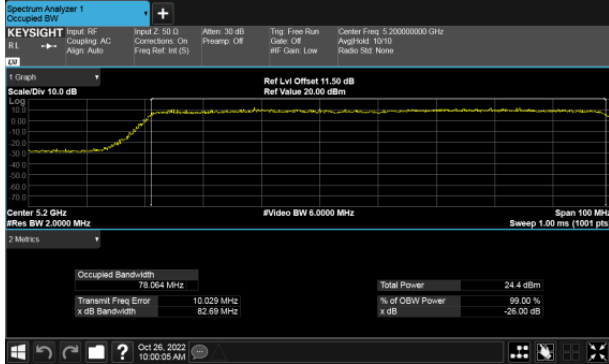

26dB Bandwidth
Non-Beamforming, ANT D
Modulation Type: 802.11ax HE40(14.6Mbps)
CH102

Modulation Type: 802.11ax HE80(30.6Mbps)
CH106

CH118

CH122

CH134

26dB Bandwidth
 Non-Beamforming, ANT A
 Straddle Channel, Within 5150-5250MHz band
 Modulation Type: 802.11ax HE160 (61.3Mbps)
 CH50

Straddle Channel, Extends across 5250MHz band
 Modulation Type: 802.11ax HE160 (61.3Mbps)
 CH50

Modulation Type: 802.11ax HE160 (61.3Mbps)
 CH114

26dB Bandwidth
Non-Beamforming, ANT B
Straddle Channel, Within 5150-5250MHz band
Modulation Type: 802.11ax HE160 (61.3Mbps)
CH50