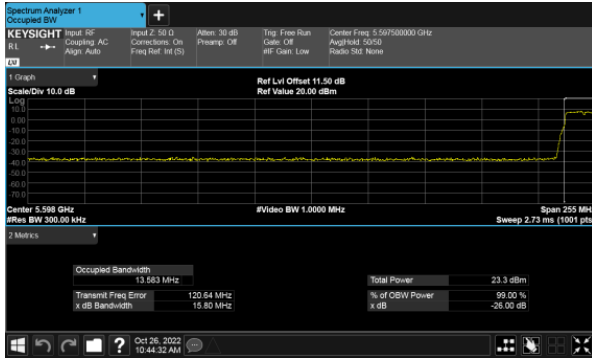

Modulation Type: 802.11ax HE80(30.6Mbps)
 CH138

Modulation Type: 802.11ax HE20(7.3Mbps)
 CH144

Modulation Type: 802.11ax HE40(14.6Mbps)
 CH142

26dB Bandwidth
 Non-Beamforming, ANT C
 Within 5470-5725MHz Band, Straddle Channel
 Modulation Type: 802.11a (6Mbps)
 CH144

Modulation Type: 802.11ax HE80(30.6Mbps)
 CH138

Modulation Type: 802.11ax HE20(7.3Mbps)
 CH144

Modulation Type: 802.11ax HE40(14.6Mbps)
 CH142

26dB Bandwidth
 Non-Beamforming, ANT D
 Within 5470-5725MHz Band, Straddle Channel
 Modulation Type: 802.11a (6Mbps)
 CH144