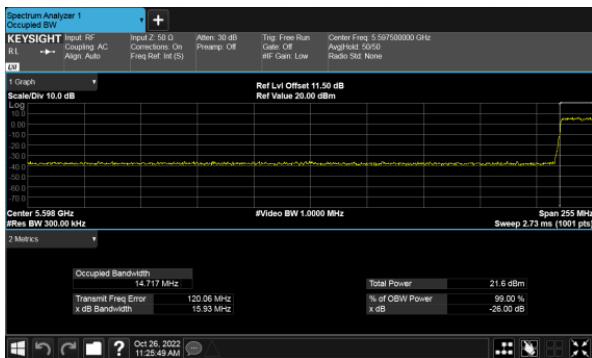

Modulation Type: 802.11ax HE80(30.6Mbps)
 CH138

Modulation Type: 802.11ax HE20(7.3Mbps)
 CH144

Modulation Type: 802.11ax HE40(14.6Mbps)
 CH142

26dB Bandwidth
 Non-Beamforming, ANT B
 Within 5470-5725MHz Band, Straddle Channel
 Modulation Type: 802.11a (6Mbps)
 CH144

Modulation Type: 802.11ax HE80(30.6Mbps)
 CH138

Modulation Type: 802.11ax HE20(7.3Mbps)
 CH144

Modulation Type: 802.11ax HE40(14.6Mbps)
 CH142

26dB Bandwidth
 Non-Beamforming, ANT C
 Within 5470-5725MHz Band, Straddle Channel
 Modulation Type: 802.11a (6Mbps)
 CH144