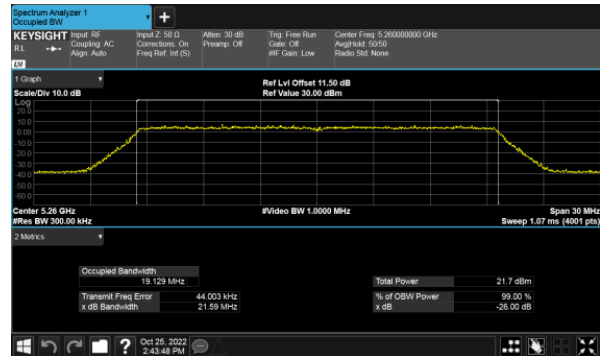

99% Bandwidth
Non-Beamforming, ANT A
Modulation Type: 802.11a (6Mbps)
CH52

Modulation Type: 802.11ax HE20(7.3Mbps)
CH52

CH60

CH60

CH64

CH64

99% Bandwidth
Non-Beamforming, ANT A
Modulation Type: 802.11ax HE40(14.6Mbps)
CH54

Modulation Type: 802.11ax HE80(30.6Mbps)
CH58

CH62

99% Bandwidth
Non-Beamforming, ANT B
Modulation Type: 802.11a (6Mbps)
CH52

Modulation Type: 802.11ax HE20(7.3Mbps)
CH52

CH60

CH60

CH64

CH64

99% Bandwidth
Non-Beamforming, ANT B
Modulation Type: 802.11ax HE40(14.6Mbps)
CH54

Modulation Type: 802.11ax HE80(30.6Mbps)
CH58

CH62

99% Bandwidth
Non-Beamforming, ANT C
Modulation Type: 802.11a (6Mbps)
CH52