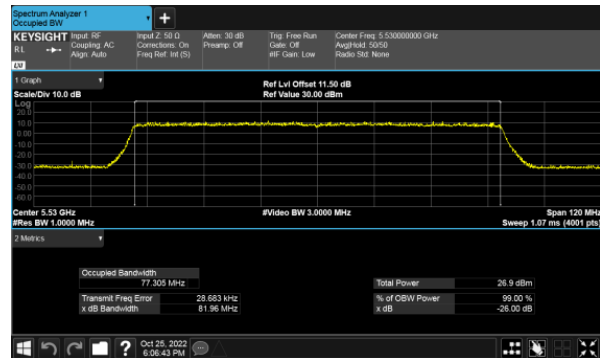

CH140

CH140

26dB Bandwidth
Non-Beamforming, ANT B
Modulation Type: 802.11ax HE40(14.6Mbps)
CH102

Modulation Type: 802.11ax HE80(30.6Mbps)
CH106

CH118

CH122

CH134

26dB Bandwidth
Non-Beamforming, ANT C
Modulation Type: 802.11a (6Mbps)
CH100

Modulation Type: 802.11ax HE20(7.3Mbps)
CH100

CH120

CH120

CH140

CH140

26dB Bandwidth
Non-Beamforming, ANT C
Modulation Type: 802.11ax HE40(14.6Mbps)
CH102

Modulation Type: 802.11ax HE80(30.6Mbps)
CH106

CH118