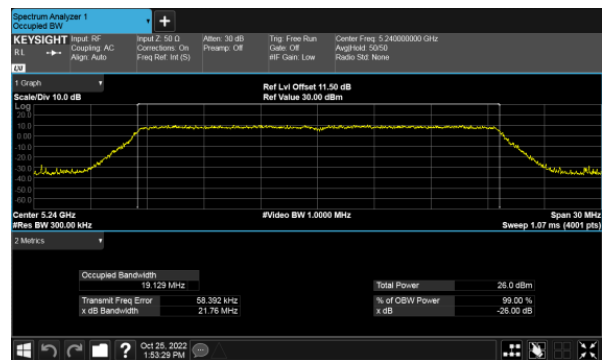

Modulation Type: 802.11ax HE20(7.3Mbps)
CH36

CH40

CH40

CH48

CH48

99% Bandwidth
Non-Beamforming, ANT D
Modulation Type: 802.11ax HE40(14.6Mbps)
CH38

Modulation Type: 802.11ax HE80(30.6Mbps)
CH42

CH46

99% Bandwidth
Non-Beamforming, ANT A
Modulation Type: 802.11a (6Mbps)
CH52

Modulation Type: 802.11ax HE20(7.3Mbps)
CH52

CH60

CH60

CH64

CH64

99% Bandwidth
Non-Beamforming, ANT A
Modulation Type: 802.11ax HE40(14.6Mbps)
CH54