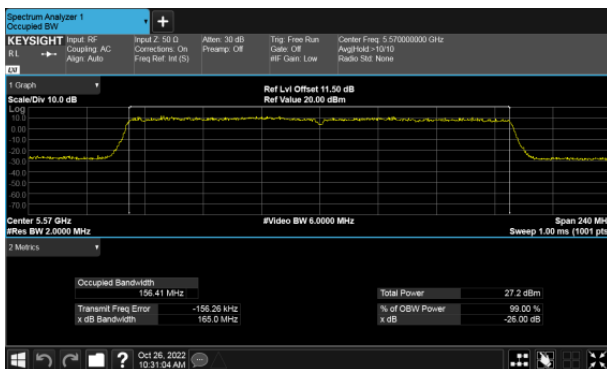

Straddle Channel, Extends across 5250MHz band
 Modulation Type: 802.11ax HE160 (61.3Mbps)
 CH50

Modulation Type: 802.11ax HE160 (61.3Mbps)
 CH114

26dB Bandwidth
Non-Beamforming, ANT B
Straddle Channel, Within 5150-5250MHz band
Modulation Type: 802.11ax HE160 (61.3Mbps)
CH50

Straddle Channel, Extends across 5250MHz band
Modulation Type: 802.11ax HE160 (61.3Mbps)
CH50

Modulation Type: 802.11ax HE160 (61.3Mbps)
CH114

26dB Bandwidth
Non-Beamforming, ANT C
Straddle Channel, Within 5150-5250MHz band
Modulation Type: 802.11ax HE160 (61.3Mbps)
CH50