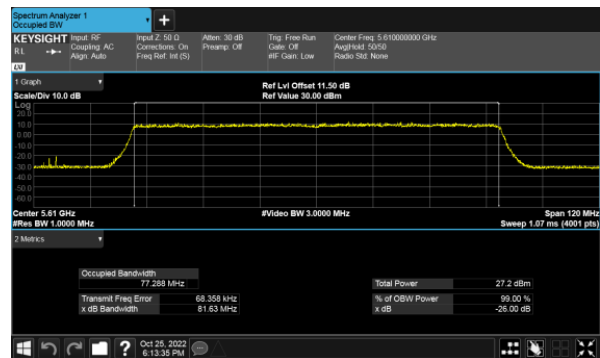

26dB Bandwidth
Non-Beamforming, ANT C
Modulation Type: 802.11ax HE40(14.6Mbps)
CH102

Modulation Type: 802.11ax HE80(30.6Mbps)
CH106

CH118

CH122

CH134