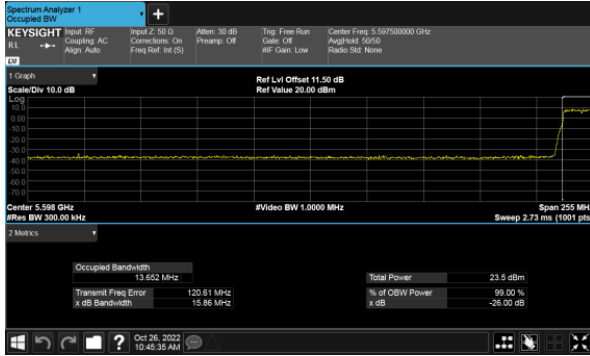

Modulation Type: 802.11ax HE80(30.6Mbps)
 CH138

Modulation Type: 802.11ax HE20(7.3Mbps)
 CH144

Modulation Type: 802.11ax HE40(14.6Mbps)
 CH142

26dB Bandwidth
 Non-Beamforming, ANT C
 Within 5470-5725MHz Band, Straddle Channel
 Modulation Type: 802.11a (6Mbps)
 CH144

Modulation Type: 802.11ax HE80(30.6Mbps)
 CH138

Modulation Type: 802.11ax HE20(7.3Mbps)
 CH144

Modulation Type: 802.11ax HE40(14.6Mbps)
 CH142

26dB Bandwidth
 Non-Beamforming, ANT D
 Within 5470-5725MHz Band, Straddle Channel
 Modulation Type: 802.11a (6Mbps)
 CH144

Modulation Type: 802.11ax HE80(30.6Mbps)
 CH138

Modulation Type: 802.11ax HE20(7.3Mbps)
 CH144

Modulation Type: 802.11ax HE40(14.6Mbps)
 CH142

99% Bandwidth
Non-Beamforming, ANT A
Modulation Type: 802.11a (6Mbps)
CH36