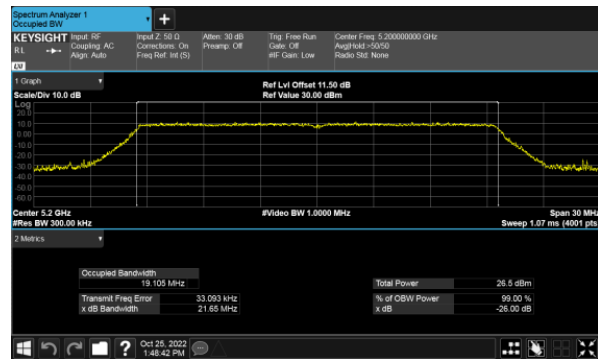

99% Bandwidth
Non-Beamforming, ANT B
Modulation Type: 802.11a (6Mbps)
CH36

Modulation Type: 802.11ax HE20(7.3Mbps)
CH36

CH40

CH40

CH48

CH48

99% Bandwidth
Non-Beamforming, ANT B
Modulation Type: 802.11ax HE40(14.6Mbps)
CH38