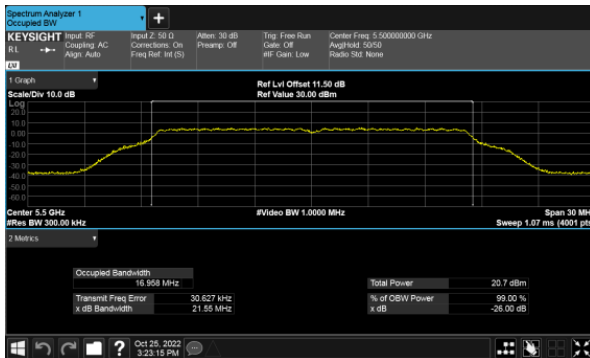

CH122

CH134

26dB Bandwidth
Non-Beamforming, ANT D
Modulation Type: 802.11a (6Mbps)
CH100

Modulation Type: 802.11ax HE20(7.3Mbps)
CH100

CH120

CH120

CH140

CH140

26dB Bandwidth
Non-Beamforming, ANT D
Modulation Type: 802.11ax HE40(14.6Mbps)
CH102

Modulation Type: 802.11ax HE80(30.6Mbps)
CH106

CH118

CH122

CH134

26dB Bandwidth
 Non-Beamforming, ANT A
 Straddle Channel, Within 5150-5250MHz band
 Modulation Type: 802.11ax HE160 (61.3Mbps)
 CH50