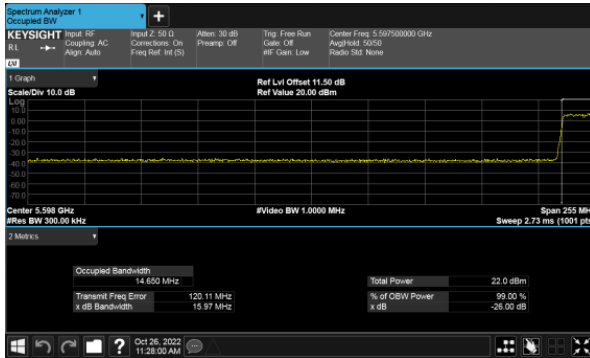

Modulation Type: 802.11ax HE80(30.6Mbps)
 CH138

Modulation Type: 802.11ax HE20(7.3Mbps)
 CH144

Modulation Type: 802.11ax HE40(14.6Mbps)
 CH142

26dB Bandwidth
 Non-Beamforming, ANT C
 Within 5470-5725MHz Band, Straddle Channel
 Modulation Type: 802.11a (6Mbps)
 CH144

Modulation Type: 802.11ax HE80(30.6Mbps)
 CH138

Modulation Type: 802.11ax HE20(7.3Mbps)
 CH144

Modulation Type: 802.11ax HE40(14.6Mbps)
 CH142

26dB Bandwidth
 Non-Beamforming, ANT D
 Within 5470-5725MHz Band, Straddle Channel
 Modulation Type: 802.11a (6Mbps)
 CH144

Modulation Type: 802.11ax HE80(30.6Mbps)
 CH138

Modulation Type: 802.11ax HE20(7.3Mbps)
 CH144

Modulation Type: 802.11ax HE40(14.6Mbps)
 CH142

99% Bandwidth
Non-Beamforming, ANT A
Modulation Type: 802.11a (6Mbps)
CH36