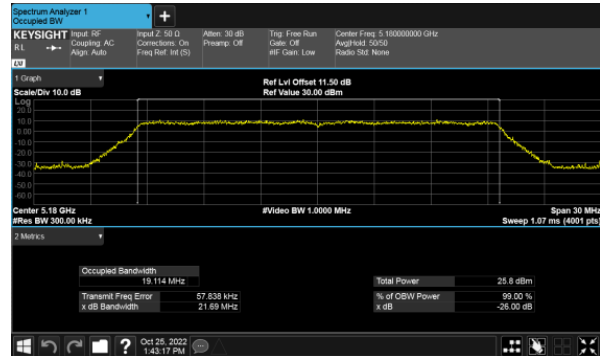

Modulation Type: 802.11ax HE80(30.6Mbps)
 CH138

Modulation Type: 802.11ax HE20(7.3Mbps)
 CH144

Modulation Type: 802.11ax HE40(14.6Mbps)
 CH142

26dB Bandwidth
 Non-Beamforming, ANT D
 Within 5470-5725MHz Band, Straddle Channel
 Modulation Type: 802.11a (6Mbps)
 CH144

Modulation Type: 802.11ax HE80(30.6Mbps)
 CH138

Modulation Type: 802.11ax HE20(7.3Mbps)
 CH144

Modulation Type: 802.11ax HE40(14.6Mbps)
 CH142

99% Bandwidth
Non-Beamforming, ANT A
Modulation Type: 802.11a (6Mbps)
CH36

Modulation Type: 802.11ax HE20(7.3Mbps)
CH36

CH40

CH40

CH48

CH48

99% Bandwidth
Non-Beamforming, ANT A
Modulation Type: 802.11ax HE40(14.6Mbps)
CH38

Modulation Type: 802.11ax HE80(30.6Mbps)
CH42

CH46