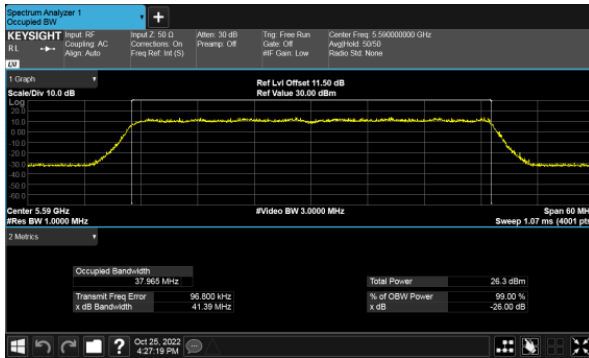

26dB Bandwidth
Non-Beamforming, ANT A
Modulation Type: 802.11a (6Mbps)
CH100

Modulation Type: 802.11ax HE20(7.3Mbps)
CH100

CH120

CH120

CH140

CH140

26dB Bandwidth
Non-Beamforming, ANT A
Modulation Type: 802.11ax HE40(14.6Mbps)
CH102

Modulation Type: 802.11ax HE80(30.6Mbps)
CH106

CH118

CH122

CH134

26dB Bandwidth
Non-Beamforming, ANT B
Modulation Type: 802.11a (6Mbps)
CH100

Modulation Type: 802.11ax HE20(7.3Mbps)
CH100

CH120

CH120