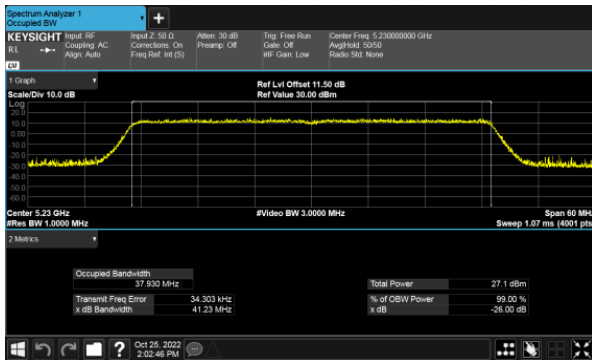

99% Bandwidth
Non-Beamforming, ANT B
Modulation Type: 802.11ax HE40(14.6Mbps)
CH38

Modulation Type: 802.11ax HE80(30.6Mbps)
CH42

CH46