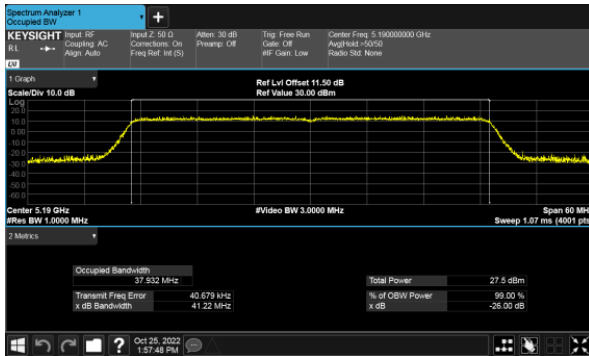

99% Bandwidth
Non-Beamforming, ANT C
Modulation Type: 802.11ax HE40(14.6Mbps)
CH38

Modulation Type: 802.11ax HE80(30.6Mbps)
CH42