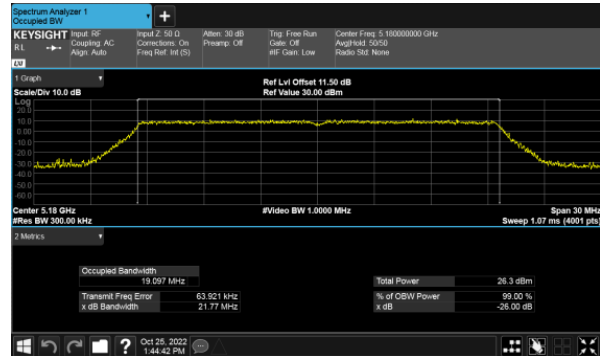

Modulation Type: 802.11ax HE80(30.6Mbps)
CH42

CH46

99% Bandwidth
Non-Beamforming, ANT C
Modulation Type: 802.11a (6Mbps)
CH36

Modulation Type: 802.11ax HE20(7.3Mbps)
CH36

CH40

CH40

CH48

CH48

99% Bandwidth
Non-Beamforming, ANT C
Modulation Type: 802.11ax HE40(14.6Mbps)
CH38

Modulation Type: 802.11ax HE80(30.6Mbps)
CH42

CH46

99% Bandwidth
Non-Beamforming, ANT D
Modulation Type: 802.11a (6Mbps)
CH36