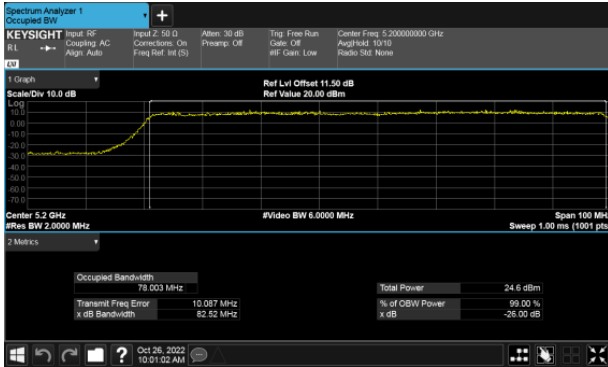

Straddle Channel, Extends across 5250MHz band
 Modulation Type: 802.11ax HE160 (61.3Mbps)
 CH50

Modulation Type: 802.11ax HE160 (61.3Mbps)
 CH114

26dB Bandwidth
Non-Beamforming, ANT B
Straddle Channel, Within 5150-5250MHz band
Modulation Type: 802.11ax HE160 (61.3Mbps)
CH50

Straddle Channel, Extends across 5250MHz band
Modulation Type: 802.11ax HE160 (61.3Mbps)
CH50

Modulation Type: 802.11ax HE160 (61.3Mbps)
CH114

26dB Bandwidth
Non-Beamforming, ANT C
Straddle Channel, Within 5150-5250MHz band
Modulation Type: 802.11ax HE160 (61.3Mbps)
CH50

Straddle Channel, Extends across 5250MHz band
Modulation Type: 802.11ax HE160 (61.3Mbps)
CH50

Modulation Type: 802.11ax HE160 (61.3Mbps)
CH114

26dB Bandwidth
 Non-Beamforming, ANT D
 Straddle Channel, Within 5150-5250MHz band
 Modulation Type: 802.11ax HE160 (61.3Mbps)
 CH50