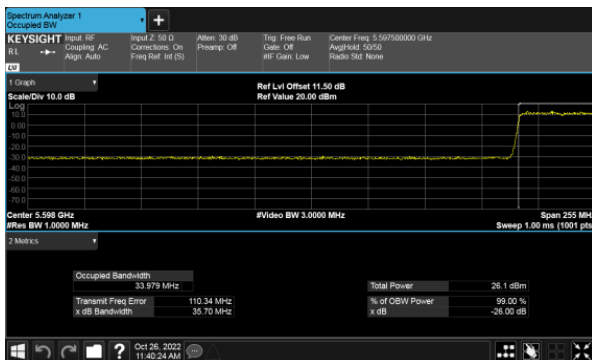

Modulation Type: 802.11ax HE80(30.6Mbps)
 CH138

Modulation Type: 802.11ax HE20(7.3Mbps)
 CH144

Modulation Type: 802.11ax HE40(14.6Mbps)
 CH142

26dB Bandwidth
 Non-Beamforming, ANT C
 Within 5470-5725MHz Band, Straddle Channel
 Modulation Type: 802.11a (6Mbps)
 CH144

Modulation Type: 802.11ax HE80(30.6Mbps)
 CH138

Modulation Type: 802.11ax HE20(7.3Mbps)
 CH144

Modulation Type: 802.11ax HE40(14.6Mbps)
 CH142

26dB Bandwidth
 Non-Beamforming, ANT D
 Within 5470-5725MHz Band, Straddle Channel
 Modulation Type: 802.11a (6Mbps)
 CH144