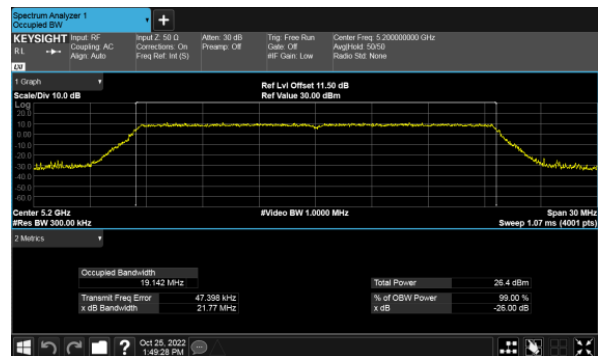

Modulation Type: 802.11ax HE80(30.6Mbps)
CH42

CH46

99% Bandwidth
Non-Beamforming, ANT C
Modulation Type: 802.11a (6Mbps)
CH36

Modulation Type: 802.11ax HE20(7.3Mbps)
CH36

CH40

CH40

CH48

CH48

99% Bandwidth
Non-Beamforming, ANT C
Modulation Type: 802.11ax HE40(14.6Mbps)
CH38

Modulation Type: 802.11ax HE80(30.6Mbps)
CH42

CH46

99% Bandwidth
Non-Beamforming, ANT D
Modulation Type: 802.11a (6Mbps)
CH36