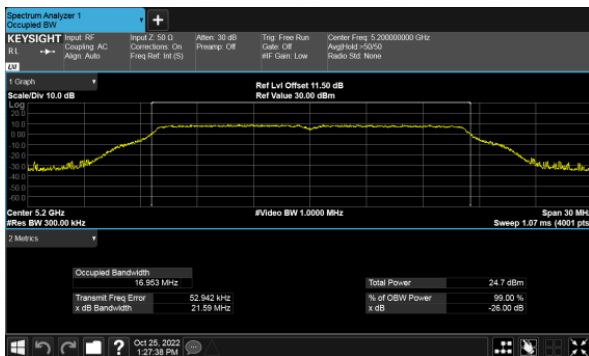

Modulation Type: 802.11ax HE80(30.6Mbps)
CH42

CH46

99% Bandwidth
Non-Beamforming, ANT C
Modulation Type: 802.11a (6Mbps)
CH36

Modulation Type: 802.11ax HE20(7.3Mbps)
CH36

CH40

CH40

CH48

CH48