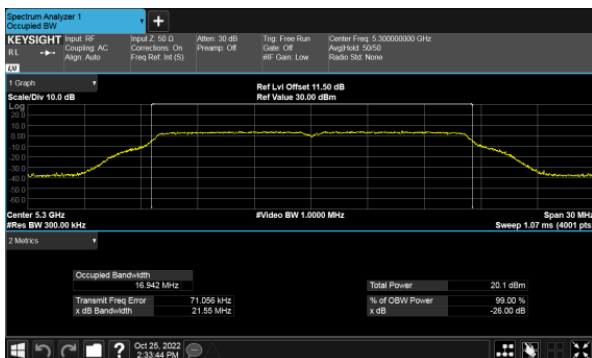

Modulation Type: 802.11ax HE80(30.6Mbps)
CH58

CH62

99% Bandwidth
Non-Beamforming, ANT B
Modulation Type: 802.11a (6Mbps)
CH52

Modulation Type: 802.11ax HE20(7.3Mbps)
CH52

CH60

CH60

CH64

CH64

99% Bandwidth
Non-Beamforming, ANT B
Modulation Type: 802.11ax HE40(14.6Mbps)
CH54

Modulation Type: 802.11ax HE80(30.6Mbps)
CH58

CH62

99% Bandwidth
Non-Beamforming, ANT C
Modulation Type: 802.11a (6Mbps)
CH52

Modulation Type: 802.11ax HE20(7.3Mbps)
CH52

CH60

CH60

CH64

CH64

99% Bandwidth
Non-Beamforming, ANT C
Modulation Type: 802.11ax HE40(14.6Mbps)
CH54

Modulation Type: 802.11ax HE80(30.6Mbps)
CH58

CH62