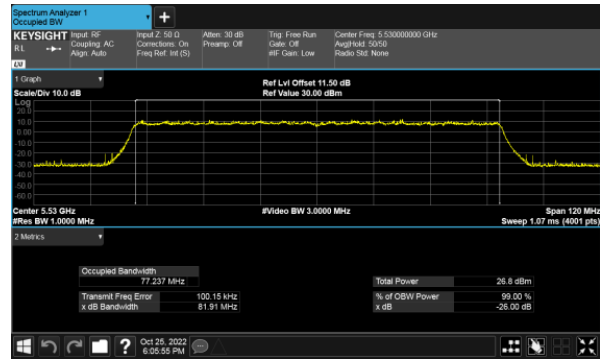

26dB Bandwidth
Non-Beamforming, ANT A
Modulation Type: 802.11a (6Mbps)
CH100

Modulation Type: 802.11ax HE20(7.3Mbps)
CH100

CH120

CH120

CH140

CH140

26dB Bandwidth
Non-Beamforming, ANT A
Modulation Type: 802.11ax HE40(14.6Mbps)
CH102

Modulation Type: 802.11ax HE80(30.6Mbps)
CH106

CH118

CH122

CH134

26dB Bandwidth
Non-Beamforming, ANT B
Modulation Type: 802.11a (6Mbps)
CH100

Modulation Type: 802.11ax HE20(7.3Mbps)
CH100

CH120

CH120