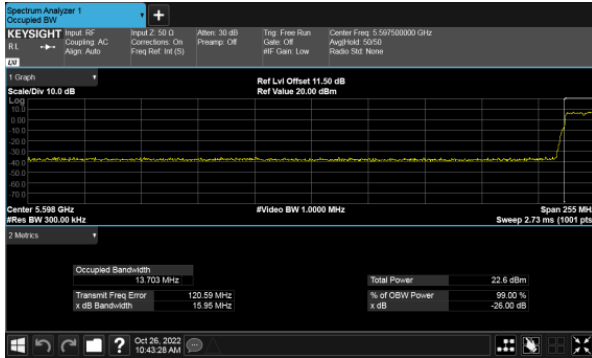

Modulation Type: 802.11ax HE80(30.6Mbps)
 CH138

Modulation Type: 802.11ax HE20(7.3Mbps)
 CH144

Modulation Type: 802.11ax HE40(14.6Mbps)
 CH142

26dB Bandwidth
 Non-Beamforming, ANT B
 Within 5470-5725MHz Band, Straddle Channel
 Modulation Type: 802.11a (6Mbps)
 CH144

Modulation Type: 802.11ax HE80(30.6Mbps)
 CH138

Modulation Type: 802.11ax HE20(7.3Mbps)
 CH144

Modulation Type: 802.11ax HE40(14.6Mbps)
 CH142

26dB Bandwidth
 Non-Beamforming, ANT C
 Within 5470-5725MHz Band, Straddle Channel
 Modulation Type: 802.11a (6Mbps)
 CH144