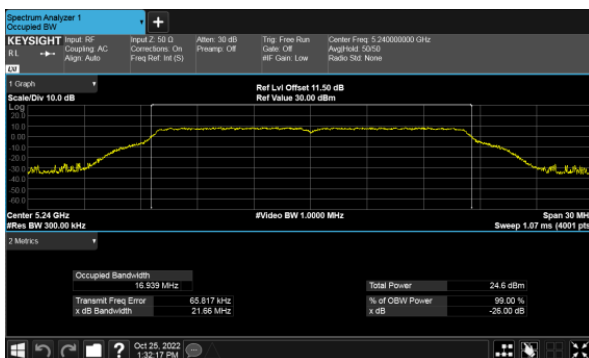

Modulation Type: 802.11ax HE80(30.6Mbps)
CH42

CH46

99% Bandwidth
Non-Beamforming, ANT C
Modulation Type: 802.11a (6Mbps)
CH36

Modulation Type: 802.11ax HE20(7.3Mbps)
CH36

CH40

CH40

CH48

CH48