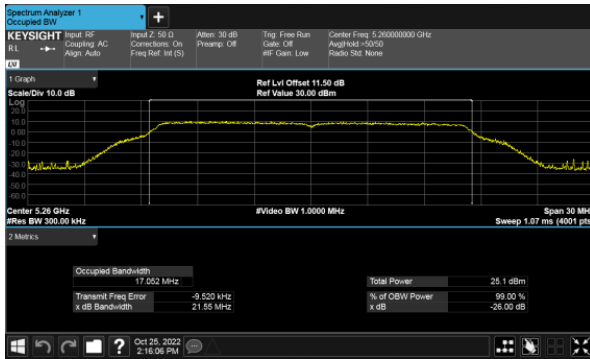

99% Bandwidth
Non-Beamforming, ANT A
Modulation Type: 802.11a (6Mbps)
CH52

Modulation Type: 802.11ax HE20(7.3Mbps)
CH52