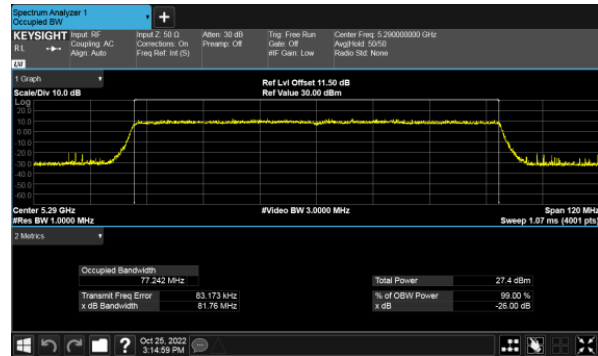

Modulation Type: 802.11ax HE20(7.3Mbps)
CH52

CH60

CH60

CH64

CH64

99% Bandwidth
Non-Beamforming, ANT C
Modulation Type: 802.11ax HE40(14.6Mbps)
CH54

Modulation Type: 802.11ax HE80(30.6Mbps)
CH58

CH62