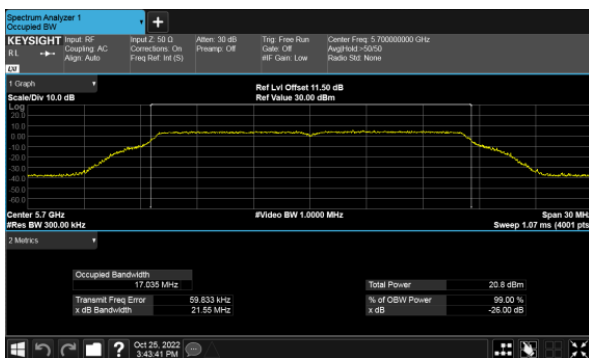

CH140

CH140