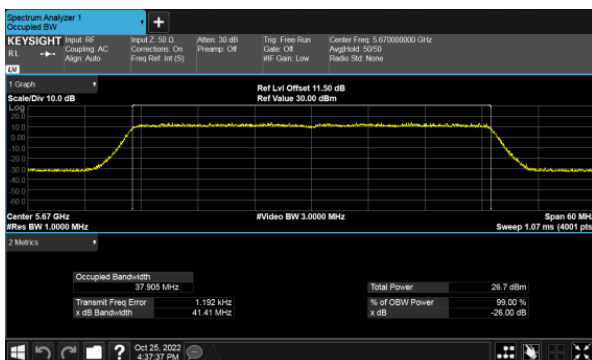

26dB Bandwidth
Non-Beamforming, ANT C
Modulation Type: 802.11ax HE40(14.6Mbps)
CH102

Modulation Type: 802.11ax HE80(30.6Mbps)
CH106

CH118

CH122

CH134