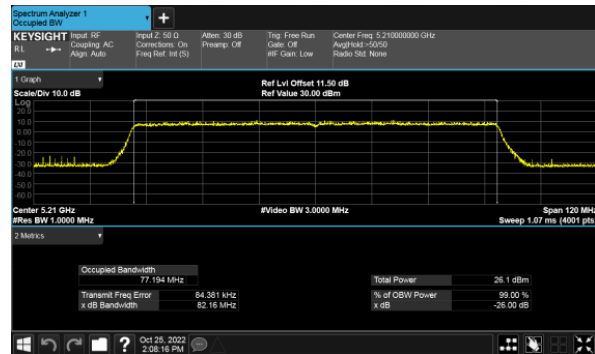

Modulation Type: 802.11ax HE80(30.6Mbps)
CH42