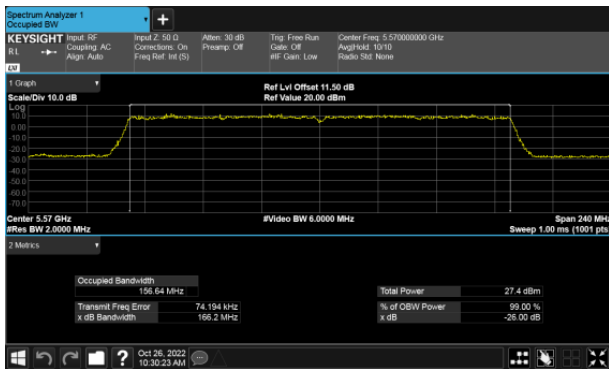

26dB Bandwidth
Non-Beamforming, ANT D
Modulation Type: 802.11ax HE40(14.6Mbps)
CH102

Modulation Type: 802.11ax HE80(30.6Mbps)
CH106

CH118

CH122

CH134

26dB Bandwidth
 Non-Beamforming, ANT A
 Straddle Channel, Within 5150-5250MHz band
 Modulation Type: 802.11ax HE160 (61.3Mbps)
 CH50

Straddle Channel, Extends across 5250MHz band
 Modulation Type: 802.11ax HE160 (61.3Mbps)
 CH50

Modulation Type: 802.11ax HE160 (61.3Mbps)
 CH114

26dB Bandwidth
Non-Beamforming, ANT B
Straddle Channel, Within 5150-5250MHz band
Modulation Type: 802.11ax HE160 (61.3Mbps)
CH50