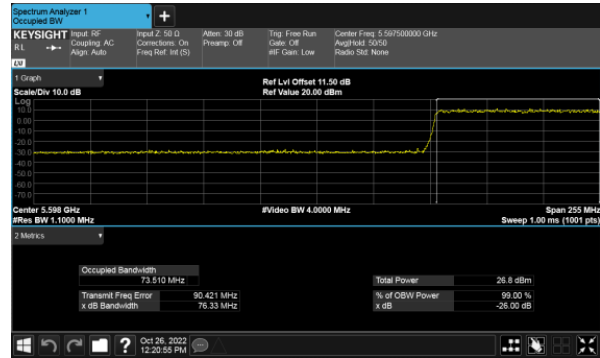

Straddle Channel, Extends across 5250MHz band
Modulation Type: 802.11ax HE160 (61.3Mbps)
CH50

Modulation Type: 802.11ax HE160 (61.3Mbps)
CH114

26dB Bandwidth
 Non-Beamforming, ANT D
 Straddle Channel, Within 5150-5250MHz band
 Modulation Type: 802.11ax HE160 (61.3Mbps)
 CH50

Straddle Channel, Extends across 5250MHz band
 Modulation Type: 802.11ax HE160 (61.3Mbps)
 CH50

Modulation Type: 802.11ax HE160 (61.3Mbps)
 CH114

26dB Bandwidth
 Non-Beamforming, ANT A
 Within 5470-5725MHz Band, Straddle Channel
 Modulation Type: 802.11a (6Mbps)
 CH144

Modulation Type: 802.11ax HE80(30.6Mbps)
 CH138

Modulation Type: 802.11ax HE20(7.3Mbps)
 CH144

Modulation Type: 802.11ax HE40(14.6Mbps)
 CH142

26dB Bandwidth
 Non-Beamforming, ANT B
 Within 5470-5725MHz Band, Straddle Channel
 Modulation Type: 802.11a (6Mbps)
 CH144