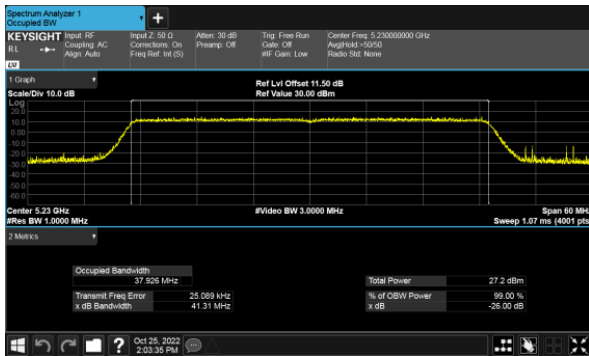

99% Bandwidth
Non-Beamforming, ANT C
Modulation Type: 802.11ax HE40(14.6Mbps)
CH38

Modulation Type: 802.11ax HE80(30.6Mbps)
CH42

CH46