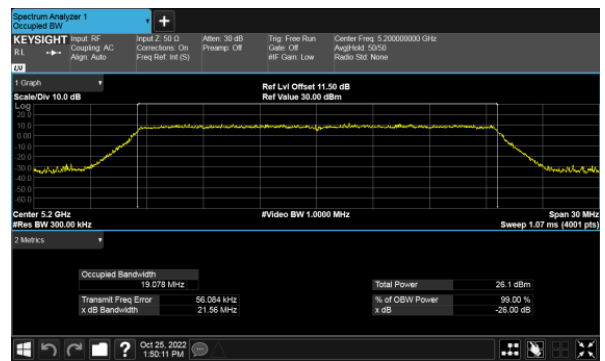

99% Bandwidth
Non-Beamforming, ANT D
Modulation Type: 802.11a (6Mbps)
CH36

Modulation Type: 802.11ax HE20(7.3Mbps)
CH36

CH40

CH40

CH48

CH48