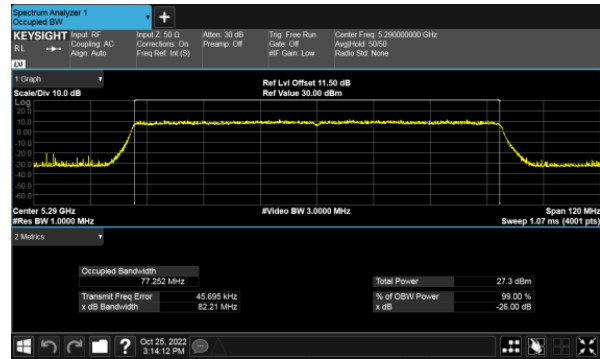

99% Bandwidth
Non-Beamforming, ANT B
Modulation Type: 802.11ax HE40(14.6Mbps)
CH54

Modulation Type: 802.11ax HE80(30.6Mbps)
CH58