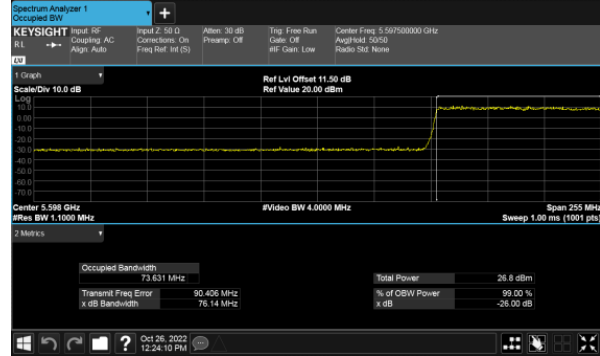

Modulation Type: 802.11ax HE80(30.6Mbps)
 CH138

Modulation Type: 802.11ax HE20(7.3Mbps)
 CH144

Modulation Type: 802.11ax HE40(14.6Mbps)
 CH142

26dB Bandwidth
 Non-Beamforming, ANT C
 Within 5470-5725MHz Band, Straddle Channel
 Modulation Type: 802.11a (6Mbps)
 CH144

Modulation Type: 802.11ax HE80(30.6Mbps)
 CH138

Modulation Type: 802.11ax HE20(7.3Mbps)
 CH144

Modulation Type: 802.11ax HE40(14.6Mbps)
 CH142

26dB Bandwidth
 Non-Beamforming, ANT D
 Within 5470-5725MHz Band, Straddle Channel
 Modulation Type: 802.11a (6Mbps)
 CH144

Modulation Type: 802.11ax HE80(30.6Mbps)
 CH138

Modulation Type: 802.11ax HE20(7.3Mbps)
 CH144

Modulation Type: 802.11ax HE40(14.6Mbps)
 CH142

99% Bandwidth
Non-Beamforming, ANT A
Modulation Type: 802.11a (6Mbps)
CH36