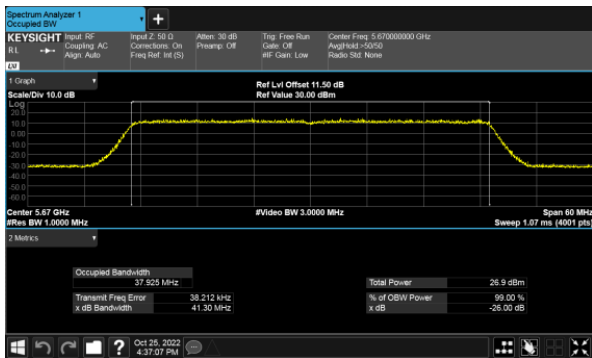

CH140

CH140

26dB Bandwidth
Non-Beamforming, ANT B
Modulation Type: 802.11ax HE40(14.6Mbps)
CH102

Modulation Type: 802.11ax HE80(30.6Mbps)
CH106

CH118

CH122

CH134

26dB Bandwidth
Non-Beamforming, ANT C
Modulation Type: 802.11a (6Mbps)
CH100