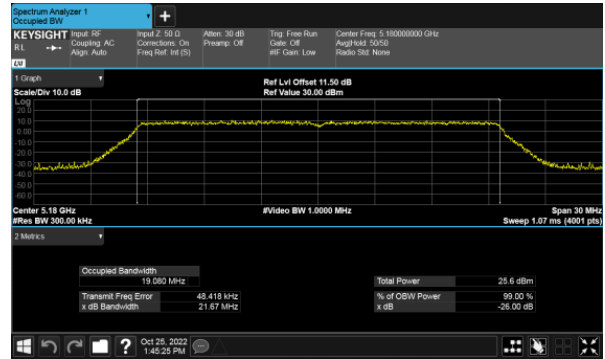

99% Bandwidth
Non-Beamforming, ANT D
Modulation Type: 802.11a (6Mbps)
CH36

Modulation Type: 802.11ax HE20(7.3Mbps)
CH36