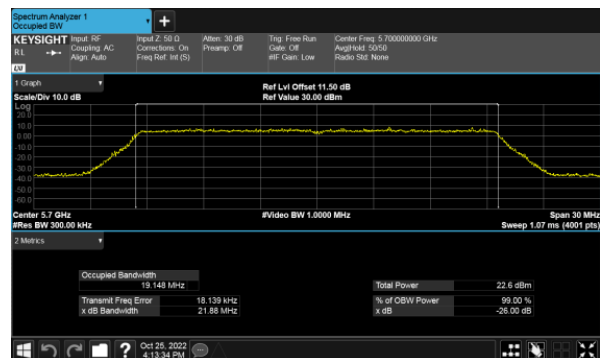

Modulation Type: 802.11ax HE80(30.6Mbps)
CH106

CH118

CH122

CH134

26dB Bandwidth
Non-Beamforming, ANT B
Modulation Type: 802.11a (6Mbps)
CH100

Modulation Type: 802.11ax HE20(7.3Mbps)
CH100

CH120

CH120

CH140

CH140

26dB Bandwidth
Non-Beamforming, ANT B
Modulation Type: 802.11ax HE40(14.6Mbps)
CH102

Modulation Type: 802.11ax HE80(30.6Mbps)
CH106

CH118

CH122

CH134

26dB Bandwidth
Non-Beamforming, ANT C
Modulation Type: 802.11a (6Mbps)
CH100