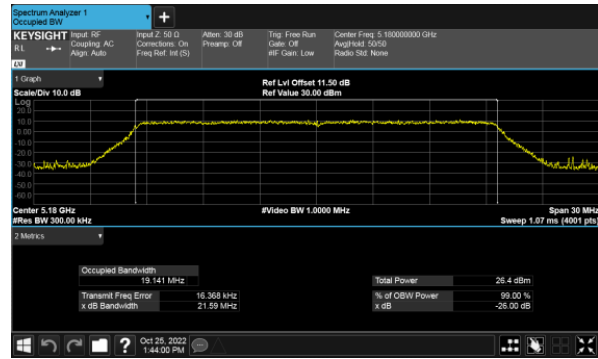

99% Bandwidth
Non-Beamforming, ANT B
Modulation Type: 802.11a (6Mbps)
CH36

Modulation Type: 802.11ax HE20(7.3Mbps)
CH36