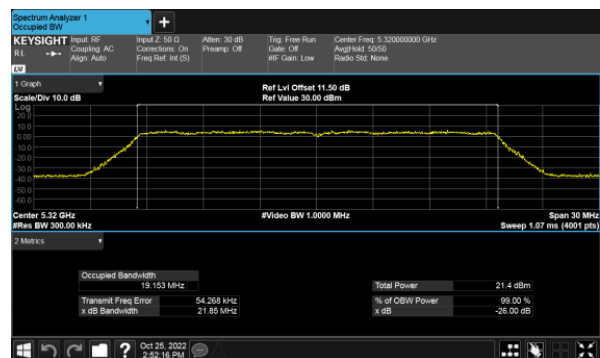

99% Bandwidth
Non-Beamforming, ANT A
Modulation Type: 802.11a (6Mbps)
CH52

Modulation Type: 802.11ax HE20(7.3Mbps)
CH52

CH60

CH60

CH64

CH64

99% Bandwidth
Non-Beamforming, ANT A
Modulation Type: 802.11ax HE40(14.6Mbps)
CH54

Modulation Type: 802.11ax HE80(30.6Mbps)
CH58

CH62

99% Bandwidth
Non-Beamforming, ANT B
Modulation Type: 802.11a (6Mbps)
CH52

Modulation Type: 802.11ax HE20(7.3Mbps)
CH52

CH60

CH60

CH64

CH64