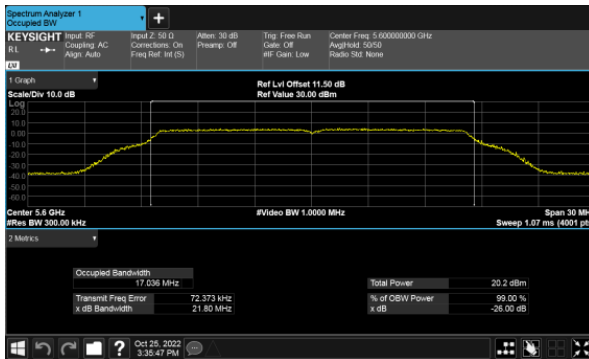

Modulation Type: 802.11ax HE80(30.6Mbps)
CH106

CH118

CH122

CH134

26dB Bandwidth
Non-Beamforming, ANT B
Modulation Type: 802.11a (6Mbps)
CH100

Modulation Type: 802.11ax HE20(7.3Mbps)
CH100

CH120

CH120