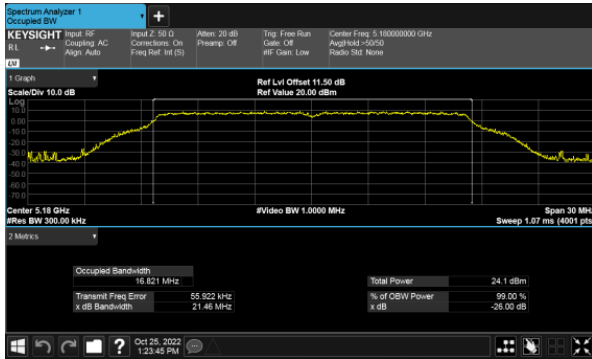

99% Bandwidth
Non-Beamforming, ANT D
Modulation Type: 802.11a (6Mbps)
CH36

Modulation Type: 802.11ax HE20(7.3Mbps)
CH36