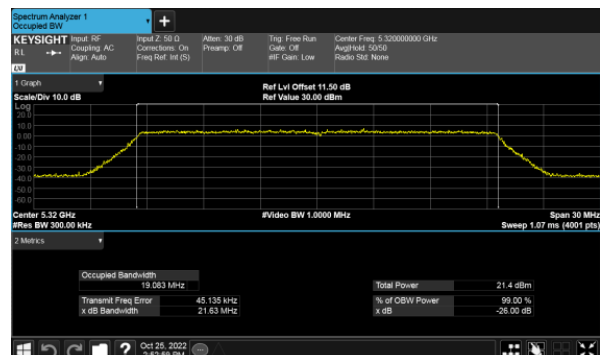

99% Bandwidth
Non-Beamforming, ANT A
Modulation Type: 802.11a (6Mbps)
CH52

Modulation Type: 802.11ax HE20(7.3Mbps)
CH52

CH60

CH60

CH64

CH64

99% Bandwidth
Non-Beamforming, ANT A
Modulation Type: 802.11ax HE40(14.6Mbps)
CH54

Modulation Type: 802.11ax HE80(30.6Mbps)
CH58

CH62

99% Bandwidth
Non-Beamforming, ANT B
Modulation Type: 802.11a (6Mbps)
CH52

Modulation Type: 802.11ax HE20(7.3Mbps)
CH52

CH60

CH60

CH64

CH64

99% Bandwidth
Non-Beamforming, ANT B
Modulation Type: 802.11ax HE40(14.6Mbps)
CH54

Modulation Type: 802.11ax HE80(30.6Mbps)
CH58

CH62

99% Bandwidth
Non-Beamforming, ANT C
Modulation Type: 802.11a (6Mbps)
CH52