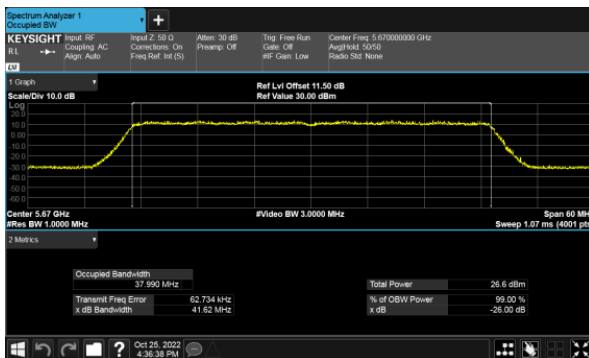

Modulation Type: 802.11ax HE80(30.6Mbps)
CH106

CH118

CH122

CH134

26dB Bandwidth
Non-Beamforming, ANT B
Modulation Type: 802.11a (6Mbps)
CH100

Modulation Type: 802.11ax HE20(7.3Mbps)
CH100

CH120

CH120