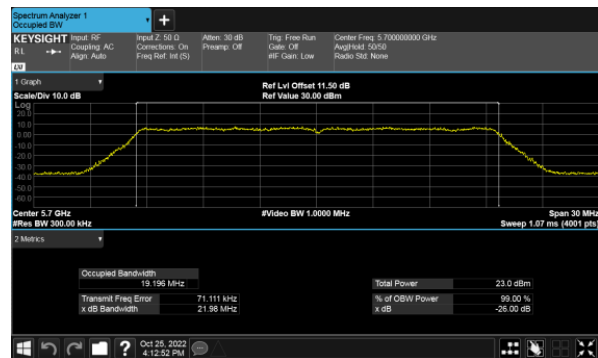

26dB Bandwidth
Non-Beamforming, ANT A
Modulation Type: 802.11a (6Mbps)
CH100

Modulation Type: 802.11ax HE20(7.3Mbps)
CH100

CH120

CH120

CH140

CH140

26dB Bandwidth
Non-Beamforming, ANT A
Modulation Type: 802.11ax HE40(14.6Mbps)
CH102

Modulation Type: 802.11ax HE80(30.6Mbps)
CH106

CH118

CH122

CH134

26dB Bandwidth
Non-Beamforming, ANT B
Modulation Type: 802.11a (6Mbps)
CH100

Modulation Type: 802.11ax HE20(7.3Mbps)
CH100

CH120

CH120