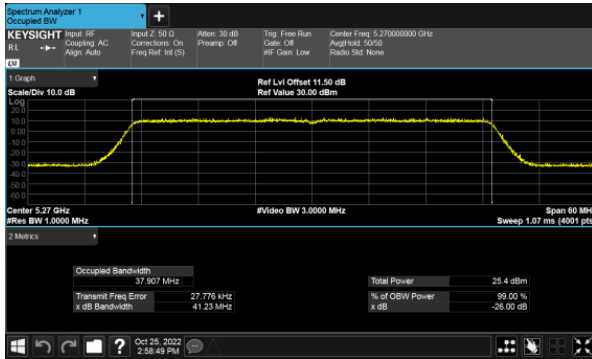

99% Bandwidth
Non-Beamforming, ANT A
Modulation Type: 802.11a (6Mbps)
CH52

Modulation Type: 802.11ax HE20(7.3Mbps)
CH52

CH60

CH60

CH64

CH64

99% Bandwidth
Non-Beamforming, ANT A
Modulation Type: 802.11ax HE40(14.6Mbps)
CH54

Modulation Type: 802.11ax HE80(30.6Mbps)
CH58

CH62

99% Bandwidth
Non-Beamforming, ANT B
Modulation Type: 802.11a (6Mbps)
CH52

Modulation Type: 802.11ax HE20(7.3Mbps)
CH52

CH60

CH60

CH64

CH64

99% Bandwidth
Non-Beamforming, ANT B
Modulation Type: 802.11ax HE40(14.6Mbps)
CH54

Modulation Type: 802.11ax HE80(30.6Mbps)
CH58

CH62

99% Bandwidth
Non-Beamforming, ANT C
Modulation Type: 802.11a (6Mbps)
CH52