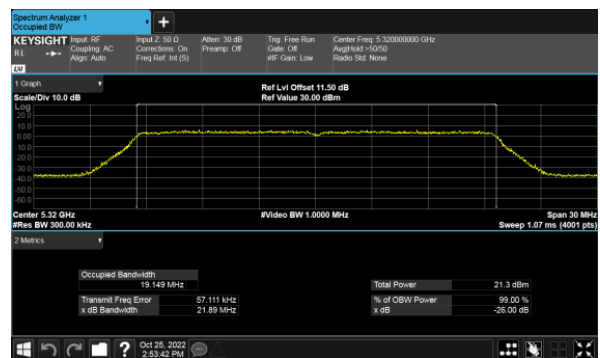

99% Bandwidth
Non-Beamforming, ANT B
Modulation Type: 802.11ax HE40(14.6Mbps)
CH54

Modulation Type: 802.11ax HE80(30.6Mbps)
CH58

CH62

99% Bandwidth
Non-Beamforming, ANT C
Modulation Type: 802.11a (6Mbps)
CH52

Modulation Type: 802.11ax HE20(7.3Mbps)
CH52

CH60

CH60

CH64

CH64

99% Bandwidth
Non-Beamforming, ANT C
Modulation Type: 802.11ax HE40(14.6Mbps)
CH54

Modulation Type: 802.11ax HE80(30.6Mbps)
CH58

CH62