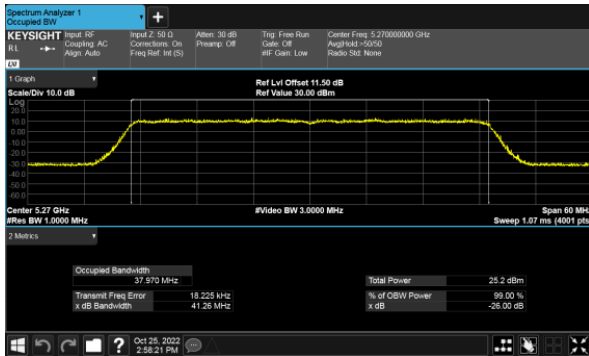

99% Bandwidth
Non-Beamforming, ANT A
Modulation Type: 802.11a (6Mbps)
CH52

Modulation Type: 802.11ax HE20(7.3Mbps)
CH52

CH60

CH60

CH64

CH64

99% Bandwidth
Non-Beamforming, ANT A
Modulation Type: 802.11ax HE40(14.6Mbps)
CH54

Modulation Type: 802.11ax HE80(30.6Mbps)
CH58

CH62

99% Bandwidth
Non-Beamforming, ANT B
Modulation Type: 802.11a (6Mbps)
CH52

Modulation Type: 802.11ax HE20(7.3Mbps)
CH52

CH60

CH60

CH64

CH64