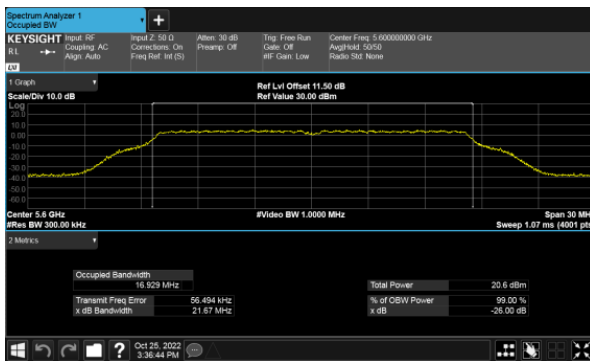

CH122

CH134

26dB Bandwidth
Non-Beamforming, ANT D
Modulation Type: 802.11a (6Mbps)
CH100

Modulation Type: 802.11ax HE20(7.3Mbps)
CH100

CH120

CH120

CH140

CH140

26dB Bandwidth
Non-Beamforming, ANT D
Modulation Type: 802.11ax HE40(14.6Mbps)
CH102

Modulation Type: 802.11ax HE80(30.6Mbps)
CH106

CH118

CH122

CH134

26dB Bandwidth
 Non-Beamforming, ANT A
 Straddle Channel, Within 5150-5250MHz band
 Modulation Type: 802.11ax HE160 (61.3Mbps)
 CH50