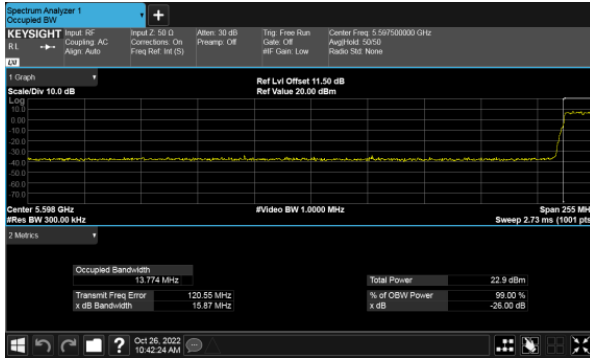

Straddle Channel, Extends across 5250MHz band
 Modulation Type: 802.11ax HE160 (61.3Mbps)
 CH50

Modulation Type: 802.11ax HE160 (61.3Mbps)
 CH114

26dB Bandwidth
 Non-Beamforming, ANT A
 Within 5470-5725MHz Band, Straddle Channel
 Modulation Type: 802.11a (6Mbps)
 CH144

Modulation Type: 802.11ax HE80(30.6Mbps)
 CH138

Modulation Type: 802.11ax HE20(7.3Mbps)
 CH144

Modulation Type: 802.11ax HE40(14.6Mbps)
 CH142

26dB Bandwidth
 Non-Beamforming, ANT B
 Within 5470-5725MHz Band, Straddle Channel
 Modulation Type: 802.11a (6Mbps)
 CH144