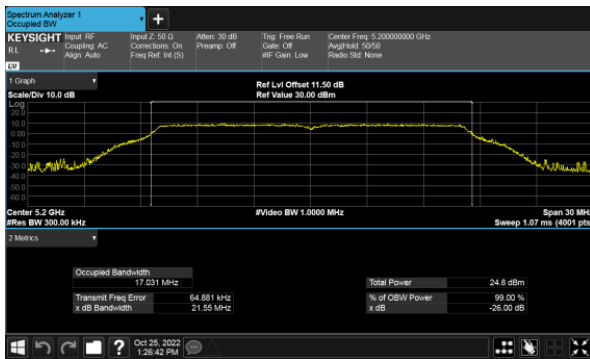

99% Bandwidth
Non-Beamforming, ANT B
Modulation Type: 802.11a (6Mbps)
CH36

Modulation Type: 802.11ax HE20(7.3Mbps)
CH36

CH40

CH40

CH48

CH48