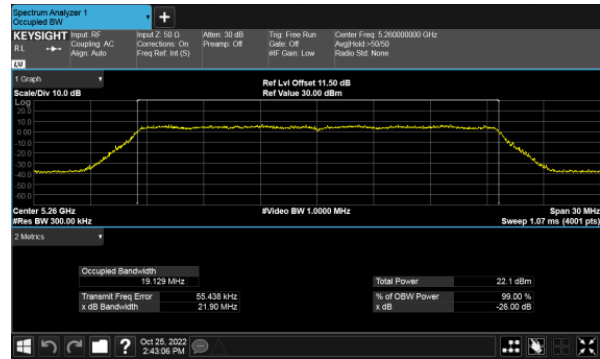

Modulation Type: 802.11ax HE20(7.3Mbps)
CH36

CH40

CH40

CH48

CH48

99% Bandwidth
Non-Beamforming, ANT D
Modulation Type: 802.11ax HE40(14.6Mbps)
CH38

Modulation Type: 802.11ax HE80(30.6Mbps)
CH42

CH46

99% Bandwidth
Non-Beamforming, ANT A
Modulation Type: 802.11a (6Mbps)
CH52

Modulation Type: 802.11ax HE20(7.3Mbps)
CH52

CH60

CH60

CH64

CH64

99% Bandwidth
Non-Beamforming, ANT A
Modulation Type: 802.11ax HE40(14.6Mbps)
CH54