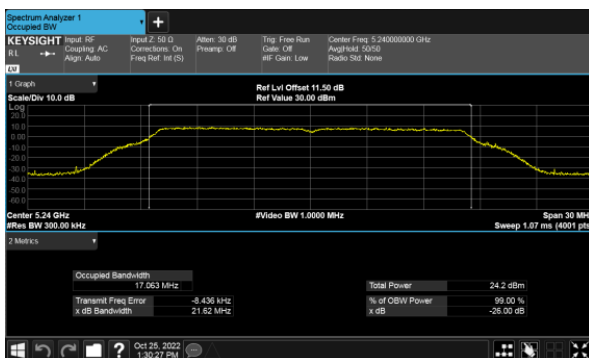

Modulation Type: 802.11ax HE80(30.6Mbps)
 CH138

Modulation Type: 802.11ax HE20(7.3Mbps)
 CH144

Modulation Type: 802.11ax HE40(14.6Mbps)
 CH142

99% Bandwidth
Non-Beamforming, ANT A
Modulation Type: 802.11a (6Mbps)
CH36

Modulation Type: 802.11ax HE20(7.3Mbps)
CH36

CH40

CH40

CH48

CH48

99% Bandwidth
Non-Beamforming, ANT A
Modulation Type: 802.11ax HE40(14.6Mbps)
CH38

Modulation Type: 802.11ax HE80(30.6Mbps)
CH42

CH46

99% Bandwidth
Non-Beamforming, ANT B
Modulation Type: 802.11a (6Mbps)
CH36

Modulation Type: 802.11ax HE20(7.3Mbps)
CH36

CH40

CH40

CH48

CH48

99% Bandwidth
Non-Beamforming, ANT B
Modulation Type: 802.11ax HE40(14.6Mbps)
CH38