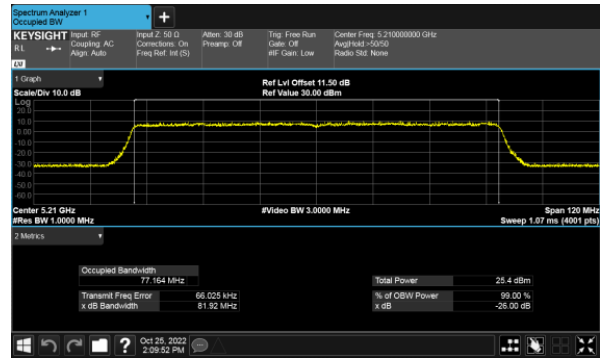

Modulation Type: 802.11ax HE20(7.3Mbps)
CH36

CH40

CH40

CH48

CH48

99% Bandwidth
Non-Beamforming, ANT D
Modulation Type: 802.11ax HE40(14.6Mbps)
CH38

Modulation Type: 802.11ax HE80(30.6Mbps)
CH42

CH46