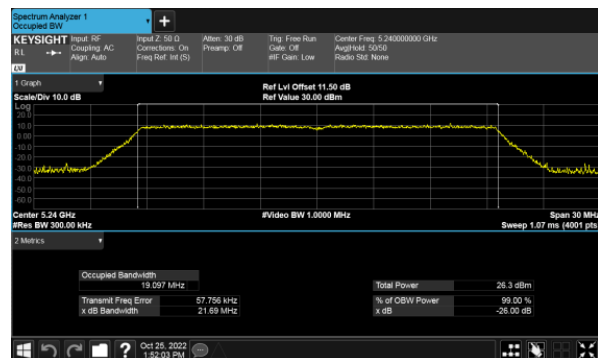

99% Bandwidth
Non-Beamforming, ANT B
Modulation Type: 802.11a (6Mbps)
CH36

Modulation Type: 802.11ax HE20(7.3Mbps)
CH36

CH40

CH40

CH48

CH48

99% Bandwidth
Non-Beamforming, ANT B
Modulation Type: 802.11ax HE40(14.6Mbps)
CH38

Modulation Type: 802.11ax HE80(30.6Mbps)
CH42

CH46

99% Bandwidth
Non-Beamforming, ANT C
Modulation Type: 802.11a (6Mbps)
CH36

Modulation Type: 802.11ax HE20(7.3Mbps)
CH36

CH40

CH40

CH48

CH48