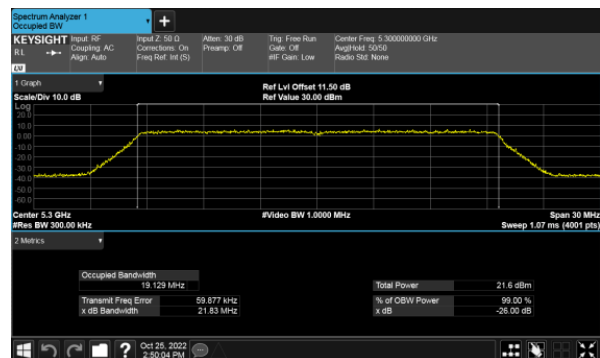

Modulation Type: 802.11ax HE80(30.6Mbps)
CH58

CH62

99% Bandwidth
Non-Beamforming, ANT B
Modulation Type: 802.11a (6Mbps)
CH52

Modulation Type: 802.11ax HE20(7.3Mbps)
CH52

CH60

CH60

CH64

CH64

99% Bandwidth
Non-Beamforming, ANT B
Modulation Type: 802.11ax HE40(14.6Mbps)
CH54

Modulation Type: 802.11ax HE80(30.6Mbps)
CH58

CH62

99% Bandwidth
Non-Beamforming, ANT C
Modulation Type: 802.11a (6Mbps)
CH52

Modulation Type: 802.11ax HE20(7.3Mbps)
CH52

CH60

CH60

CH64

CH64

99% Bandwidth
Non-Beamforming, ANT C
Modulation Type: 802.11ax HE40(14.6Mbps)
CH54

Modulation Type: 802.11ax HE80(30.6Mbps)
CH58

CH62