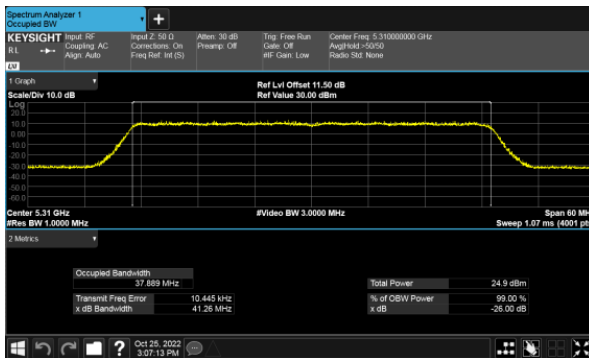

99% Bandwidth
Non-Beamforming, ANT A
Modulation Type: 802.11a (6Mbps)
CH52

Modulation Type: 802.11ax HE20(7.3Mbps)
CH52

CH60

CH60

CH64

CH64

99% Bandwidth
Non-Beamforming, ANT A
Modulation Type: 802.11ax HE40(14.6Mbps)
CH54

Modulation Type: 802.11ax HE80(30.6Mbps)
CH58

CH62

99% Bandwidth
Non-Beamforming, ANT B
Modulation Type: 802.11a (6Mbps)
CH52

Modulation Type: 802.11ax HE20(7.3Mbps)
CH52

CH60

CH60

CH64

CH64