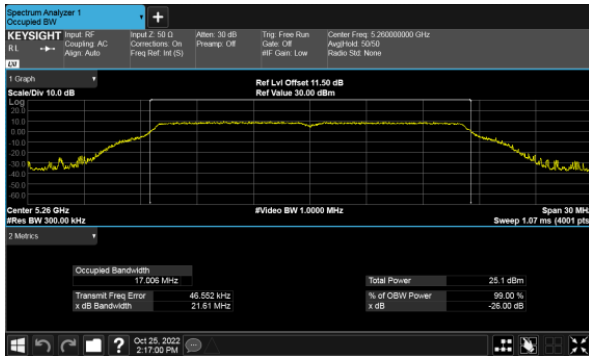

99% Bandwidth
Non-Beamforming, ANT A
Modulation Type: 802.11a (6Mbps)
CH52

Modulation Type: 802.11ax HE20(7.3Mbps)
CH52

CH60

CH60

CH64

CH64

99% Bandwidth
Non-Beamforming, ANT A
Modulation Type: 802.11ax HE40(14.6Mbps)
CH54

Modulation Type: 802.11ax HE80(30.6Mbps)
CH58

CH62

99% Bandwidth
Non-Beamforming, ANT B
Modulation Type: 802.11a (6Mbps)
CH52

Modulation Type: 802.11ax HE20(7.3Mbps)
CH52

CH60

CH60

CH64

CH64

99% Bandwidth
Non-Beamforming, ANT B
Modulation Type: 802.11ax HE40(14.6Mbps)
CH54

Modulation Type: 802.11ax HE80(30.6Mbps)
CH58

CH62

99% Bandwidth
Non-Beamforming, ANT C
Modulation Type: 802.11a (6Mbps)
CH52