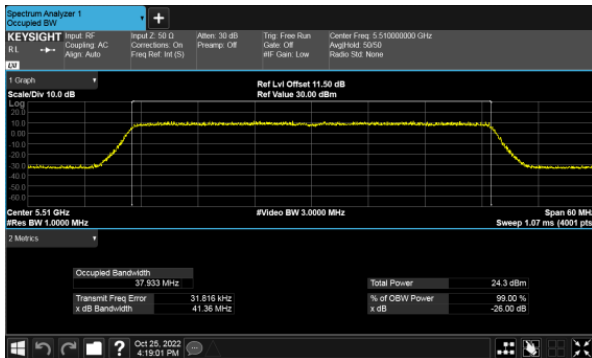

CH140

CH140

26dB Bandwidth
Non-Beamforming, ANT B
Modulation Type: 802.11ax HE40(14.6Mbps)
CH102

Modulation Type: 802.11ax HE80(30.6Mbps)
CH106

CH118

CH122

CH134

26dB Bandwidth
Non-Beamforming, ANT C
Modulation Type: 802.11a (6Mbps)
CH100