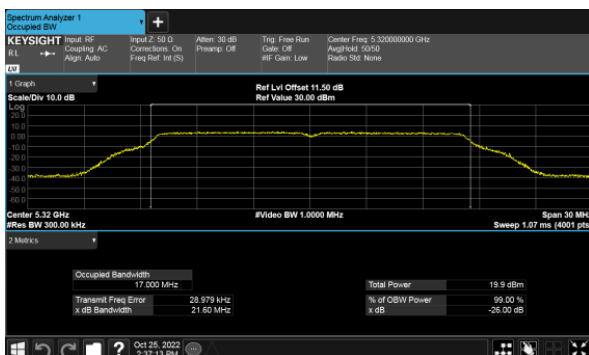

99% Bandwidth
Non-Beamforming, ANT A
Modulation Type: 802.11a (6Mbps)
CH52

Modulation Type: 802.11ax HE20(7.3Mbps)
CH52

CH60

CH60

CH64

CH64

99% Bandwidth
Non-Beamforming, ANT A
Modulation Type: 802.11ax HE40(14.6Mbps)
CH54

Modulation Type: 802.11ax HE80(30.6Mbps)
CH58

CH62

99% Bandwidth
Non-Beamforming, ANT B
Modulation Type: 802.11a (6Mbps)
CH52

Modulation Type: 802.11ax HE20(7.3Mbps)
CH52

CH60

CH60

CH64

CH64

99% Bandwidth
Non-Beamforming, ANT B
Modulation Type: 802.11ax HE40(14.6Mbps)
CH54

Modulation Type: 802.11ax HE80(30.6Mbps)
CH58

CH62

99% Bandwidth
Non-Beamforming, ANT C
Modulation Type: 802.11a (6Mbps)
CH52