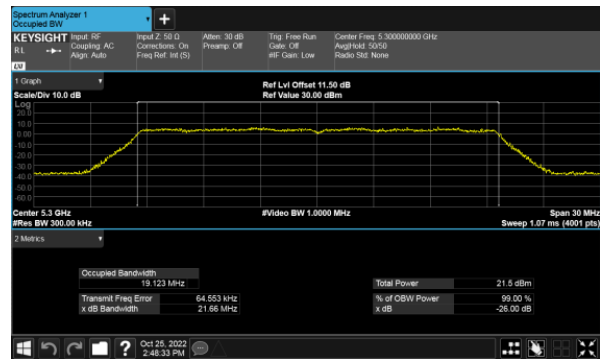

99% Bandwidth
Non-Beamforming, ANT A
Modulation Type: 802.11a (6Mbps)
CH52

Modulation Type: 802.11ax HE20(7.3Mbps)
CH52

CH60

CH60

CH64

CH64

99% Bandwidth
Non-Beamforming, ANT A
Modulation Type: 802.11ax HE40(14.6Mbps)
CH54

Modulation Type: 802.11ax HE80(30.6Mbps)
CH58

CH62

99% Bandwidth
Non-Beamforming, ANT B
Modulation Type: 802.11a (6Mbps)
CH52

Modulation Type: 802.11ax HE20(7.3Mbps)
CH52

CH60

CH60

CH64

CH64