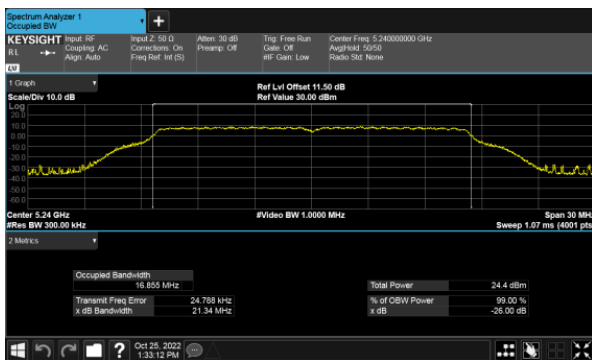

Modulation Type: 802.11ax HE20(7.3Mbps)
CH36

CH40

CH40

CH48

CH48

99% Bandwidth
Non-Beamforming, ANT D
Modulation Type: 802.11ax HE40(14.6Mbps)
CH38

Modulation Type: 802.11ax HE80(30.6Mbps)
CH42

CH46