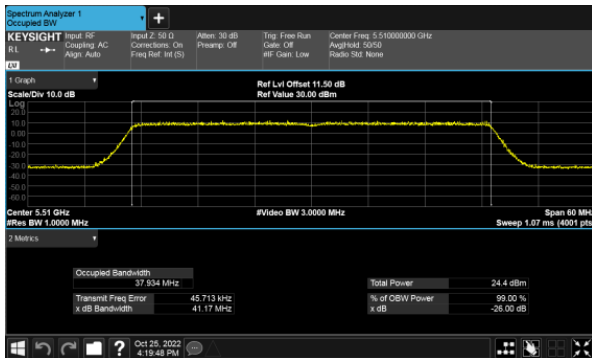

Modulation Type: 802.11ax HE20(7.3Mbps)
CH100

CH120

CH120

CH140

CH140

26dB Bandwidth
Non-Beamforming, ANT C
Modulation Type: 802.11ax HE40(14.6Mbps)
CH102

Modulation Type: 802.11ax HE80(30.6Mbps)
CH106

CH118