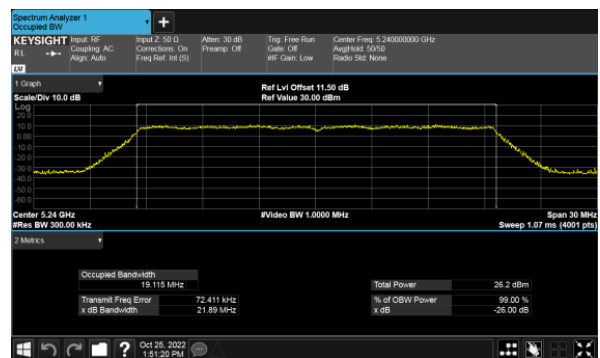

Modulation Type: 802.11ax HE80(30.6Mbps)
 CH138

Modulation Type: 802.11ax HE20(7.3Mbps)
 CH144

Modulation Type: 802.11ax HE40(14.6Mbps)
 CH142

99% Bandwidth
Non-Beamforming, ANT A
Modulation Type: 802.11a (6Mbps)
CH36

Modulation Type: 802.11ax HE20(7.3Mbps)
CH36

CH40

CH40

CH48

CH48

99% Bandwidth
Non-Beamforming, ANT A
Modulation Type: 802.11ax HE40(14.6Mbps)
CH38

Modulation Type: 802.11ax HE80(30.6Mbps)
CH42

CH46

99% Bandwidth
Non-Beamforming, ANT B
Modulation Type: 802.11a (6Mbps)
CH36

Modulation Type: 802.11ax HE20(7.3Mbps)
CH36

CH40

CH40

CH48

CH48

99% Bandwidth
Non-Beamforming, ANT B
Modulation Type: 802.11ax HE40(14.6Mbps)
CH38