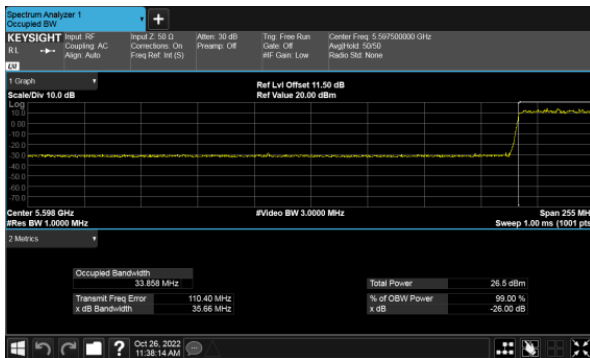

Straddle Channel, Extends across 5250MHz band
Modulation Type: 802.11ax HE160 (61.3Mbps)
CH50

Modulation Type: 802.11ax HE160 (61.3Mbps)
CH114

26dB Bandwidth
 Non-Beamforming, ANT D
 Straddle Channel, Within 5150-5250MHz band
 Modulation Type: 802.11ax HE160 (61.3Mbps)
 CH50

Straddle Channel, Extends across 5250MHz band
 Modulation Type: 802.11ax HE160 (61.3Mbps)
 CH50

Modulation Type: 802.11ax HE160 (61.3Mbps)
 CH114

26dB Bandwidth
 Non-Beamforming, ANT A
 Within 5470-5725MHz Band, Straddle Channel
 Modulation Type: 802.11a (6Mbps)
 CH144

Modulation Type: 802.11ax HE80(30.6Mbps)
 CH138

Modulation Type: 802.11ax HE20(7.3Mbps)
 CH144

Modulation Type: 802.11ax HE40(14.6Mbps)
 CH142

26dB Bandwidth
 Non-Beamforming, ANT B
 Within 5470-5725MHz Band, Straddle Channel
 Modulation Type: 802.11a (6Mbps)
 CH144