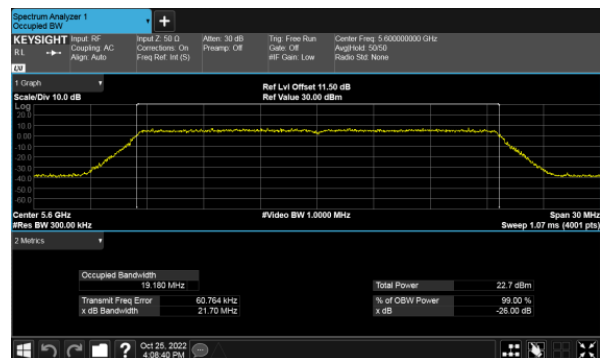

CH140

CH140

26dB Bandwidth
Non-Beamforming, ANT B
Modulation Type: 802.11ax HE40(14.6Mbps)
CH102

Modulation Type: 802.11ax HE80(30.6Mbps)
CH106

CH118

CH122

CH134

26dB Bandwidth
Non-Beamforming, ANT C
Modulation Type: 802.11a (6Mbps)
CH100

Modulation Type: 802.11ax HE20(7.3Mbps)
CH100

CH120

CH120

CH140

CH140

26dB Bandwidth
Non-Beamforming, ANT C
Modulation Type: 802.11ax HE40(14.6Mbps)
CH102

Modulation Type: 802.11ax HE80(30.6Mbps)
CH106

CH118