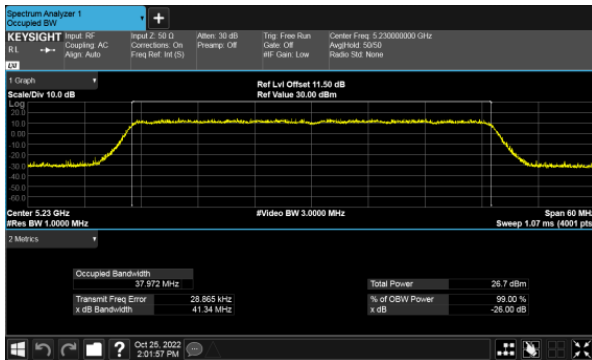

Modulation Type: 802.11ax HE20(7.3Mbps)
CH36

CH40

CH40

CH48

CH48

99% Bandwidth
Non-Beamforming, ANT A
Modulation Type: 802.11ax HE40(14.6Mbps)
CH38

Modulation Type: 802.11ax HE80(30.6Mbps)
CH42

CH46