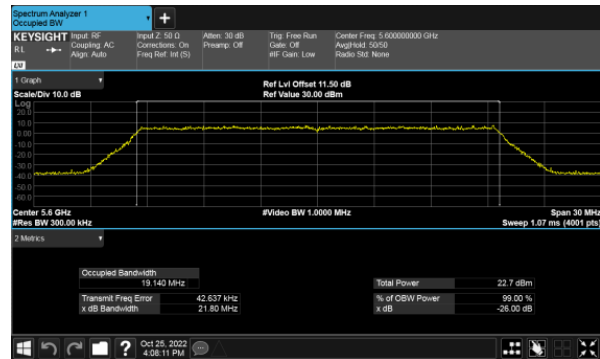

Modulation Type: 802.11ax HE80(30.6Mbps)
CH106

CH118

CH122

CH134

26dB Bandwidth
Non-Beamforming, ANT B
Modulation Type: 802.11a (6Mbps)
CH100

Modulation Type: 802.11ax HE20(7.3Mbps)
CH100

CH120

CH120