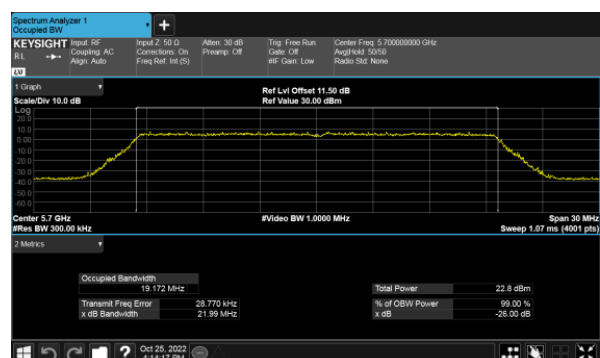

Modulation Type: 802.11ax HE20(7.3Mbps)
CH100

CH120

CH120

CH140

CH140

26dB Bandwidth
Non-Beamforming, ANT C
Modulation Type: 802.11ax HE40(14.6Mbps)
CH102

Modulation Type: 802.11ax HE80(30.6Mbps)
CH106

CH118

CH122

CH134

26dB Bandwidth
Non-Beamforming, ANT D
Modulation Type: 802.11a (6Mbps)
CH100

Modulation Type: 802.11ax HE20(7.3Mbps)
CH100

CH120

CH120

CH140

CH140