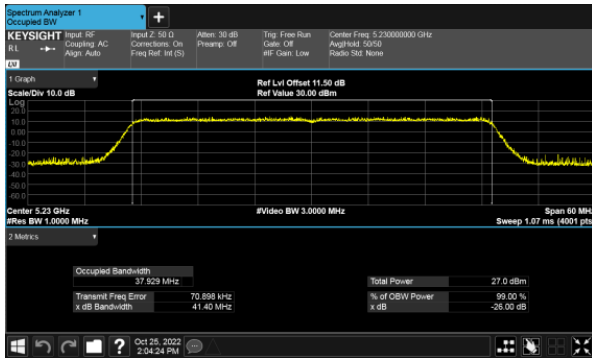

Modulation Type: 802.11ax HE20(7.3Mbps)
CH36

CH40

CH40

CH48

CH48

99% Bandwidth
Non-Beamforming, ANT D
Modulation Type: 802.11ax HE40(14.6Mbps)
CH38

Modulation Type: 802.11ax HE80(30.6Mbps)
CH42

CH46