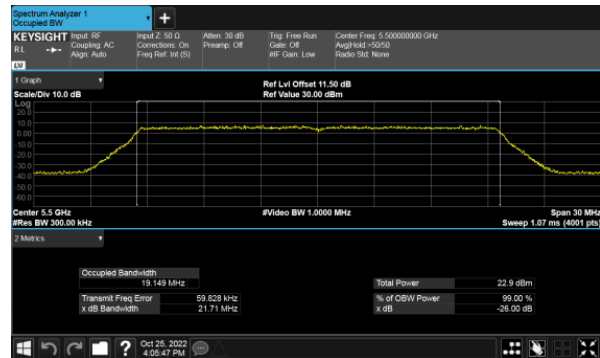

CH122

CH134

26dB Bandwidth
Non-Beamforming, ANT D
Modulation Type: 802.11a (6Mbps)
CH100

Modulation Type: 802.11ax HE20(7.3Mbps)
CH100

CH120

CH120

CH140

CH140