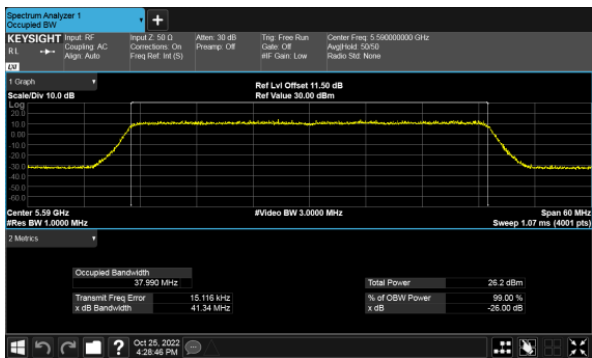

Modulation Type: 802.11ax HE20(7.3Mbps)
CH100

CH120

CH120

CH140

CH140

26dB Bandwidth
Non-Beamforming, ANT C
Modulation Type: 802.11ax HE40(14.6Mbps)
CH102

Modulation Type: 802.11ax HE80(30.6Mbps)
CH106

CH118