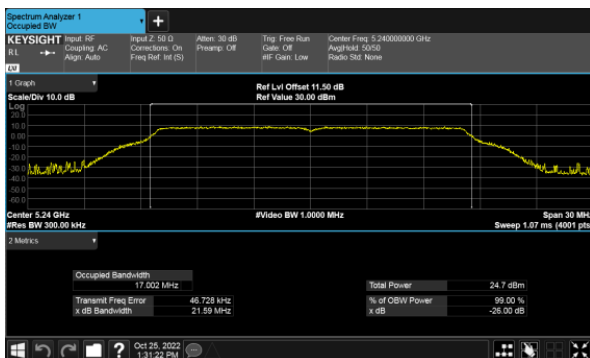

99% Bandwidth
Non-Beamforming, ANT B
Modulation Type: 802.11a (6Mbps)
CH36

Modulation Type: 802.11ax HE20(7.3Mbps)
CH36

CH40

CH40

CH48

CH48

99% Bandwidth
Non-Beamforming, ANT B
Modulation Type: 802.11ax HE40(14.6Mbps)
CH38