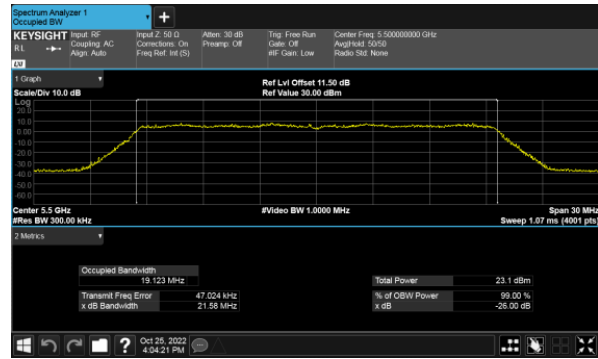

26dB Bandwidth
Non-Beamforming, ANT A
Modulation Type: 802.11a (6Mbps)
CH100

Modulation Type: 802.11ax HE20(7.3Mbps)
CH100

CH120

CH120

CH140

CH140

26dB Bandwidth
Non-Beamforming, ANT A
Modulation Type: 802.11ax HE40(14.6Mbps)
CH102

Modulation Type: 802.11ax HE80(30.6Mbps)
CH106

CH118

CH122

CH134

26dB Bandwidth
Non-Beamforming, ANT B
Modulation Type: 802.11a (6Mbps)
CH100

Modulation Type: 802.11ax HE20(7.3Mbps)
CH100

CH120

CH120