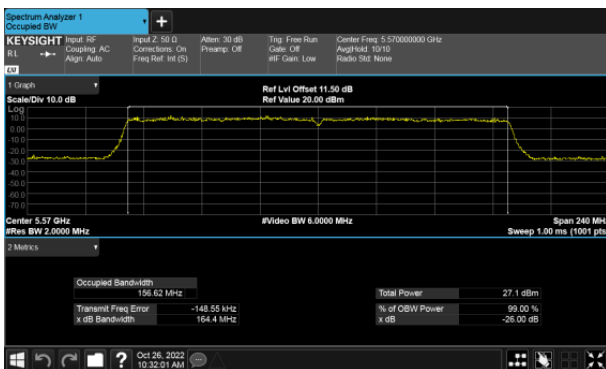

Straddle Channel, Extends across 5250MHz band
Modulation Type: 802.11ax HE160 (61.3Mbps)
CH50

Modulation Type: 802.11ax HE160 (61.3Mbps)
CH114

26dB Bandwidth
Non-Beamforming, ANT C
Straddle Channel, Within 5150-5250MHz band
Modulation Type: 802.11ax HE160 (61.3Mbps)
CH50

Straddle Channel, Extends across 5250MHz band
Modulation Type: 802.11ax HE160 (61.3Mbps)
CH50

Modulation Type: 802.11ax HE160 (61.3Mbps)
CH114

26dB Bandwidth
 Non-Beamforming, ANT D
 Straddle Channel, Within 5150-5250MHz band
 Modulation Type: 802.11ax HE160 (61.3Mbps)
 CH50

Straddle Channel, Extends across 5250MHz band
 Modulation Type: 802.11ax HE160 (61.3Mbps)
 CH50

Modulation Type: 802.11ax HE160 (61.3Mbps)
 CH114

26dB Bandwidth
 Non-Beamforming, ANT A
 Within 5470-5725MHz Band, Straddle Channel
 Modulation Type: 802.11a (6Mbps)
 CH144