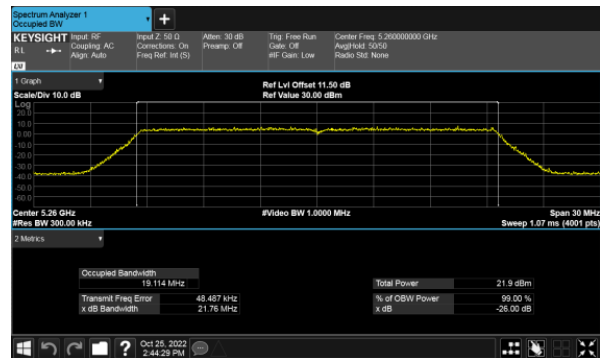

Modulation Type: 802.11ax HE80(30.6Mbps)
CH58

CH62

99% Bandwidth
Non-Beamforming, ANT B
Modulation Type: 802.11a (6Mbps)
CH52

Modulation Type: 802.11ax HE20(7.3Mbps)
CH52

CH60

CH60

CH64

CH64

99% Bandwidth
Non-Beamforming, ANT B
Modulation Type: 802.11ax HE40(14.6Mbps)
CH54

Modulation Type: 802.11ax HE80(30.6Mbps)
CH58

CH62

99% Bandwidth
Non-Beamforming, ANT C
Modulation Type: 802.11a (6Mbps)
CH52

Modulation Type: 802.11ax HE20(7.3Mbps)
CH52

CH60

CH60

CH64

CH64

99% Bandwidth
Non-Beamforming, ANT C
Modulation Type: 802.11ax HE40(14.6Mbps)
CH54

Modulation Type: 802.11ax HE80(30.6Mbps)
CH58

CH62