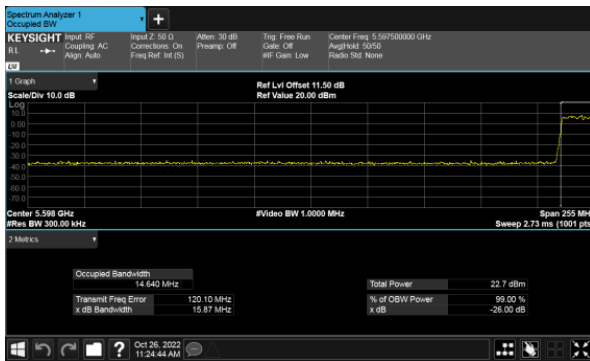

Straddle Channel, Extends across 5250MHz band
 Modulation Type: 802.11ax HE160 (61.3Mbps)
 CH50

Modulation Type: 802.11ax HE160 (61.3Mbps)
 CH114

26dB Bandwidth
 Non-Beamforming, ANT A
 Within 5470-5725MHz Band, Straddle Channel
 Modulation Type: 802.11a (6Mbps)
 CH144

Modulation Type: 802.11ax HE80(30.6Mbps)
 CH138

Modulation Type: 802.11ax HE20(7.3Mbps)
 CH144

Modulation Type: 802.11ax HE40(14.6Mbps)
 CH142

26dB Bandwidth
 Non-Beamforming, ANT B
 Within 5470-5725MHz Band, Straddle Channel
 Modulation Type: 802.11a (6Mbps)
 CH144