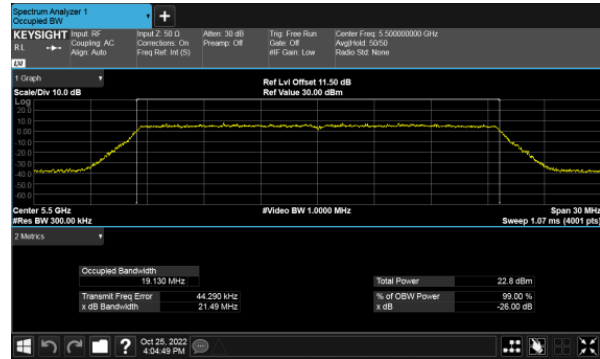

Modulation Type: 802.11ax HE80(30.6Mbps)
CH106

CH118

CH122

CH134

26dB Bandwidth
Non-Beamforming, ANT B
Modulation Type: 802.11a (6Mbps)
CH100

Modulation Type: 802.11ax HE20(7.3Mbps)
CH100

CH120

CH120

CH140

CH140

26dB Bandwidth
Non-Beamforming, ANT B
Modulation Type: 802.11ax HE40(14.6Mbps)
CH102

Modulation Type: 802.11ax HE80(30.6Mbps)
CH106

CH118

CH122

CH134

26dB Bandwidth
Non-Beamforming, ANT C
Modulation Type: 802.11a (6Mbps)
CH100