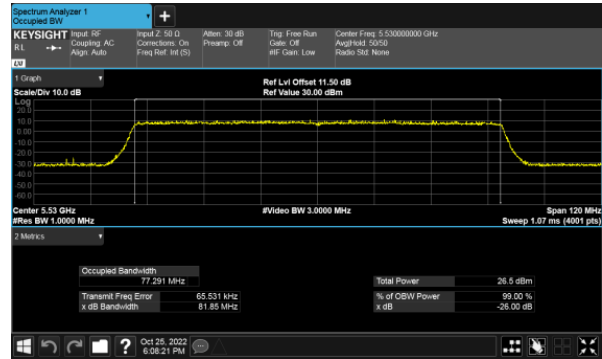

26dB Bandwidth
Non-Beamforming, ANT D
Modulation Type: 802.11ax HE40(14.6Mbps)
CH102

Modulation Type: 802.11ax HE80(30.6Mbps)
CH106