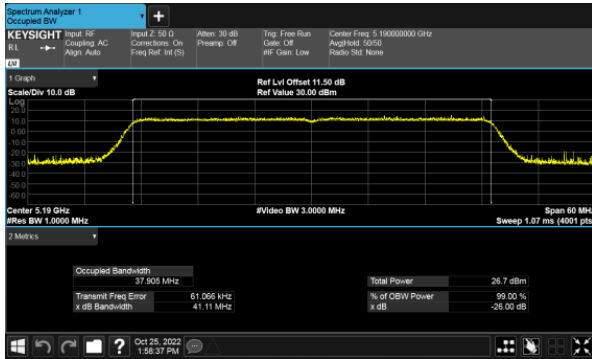

Modulation Type: 802.11ax HE20(7.3Mbps)
CH36

CH40

CH40

CH48

CH48

99% Bandwidth
Non-Beamforming, ANT D
Modulation Type: 802.11ax HE40(14.6Mbps)
CH38

Modulation Type: 802.11ax HE80(30.6Mbps)
CH42

CH46