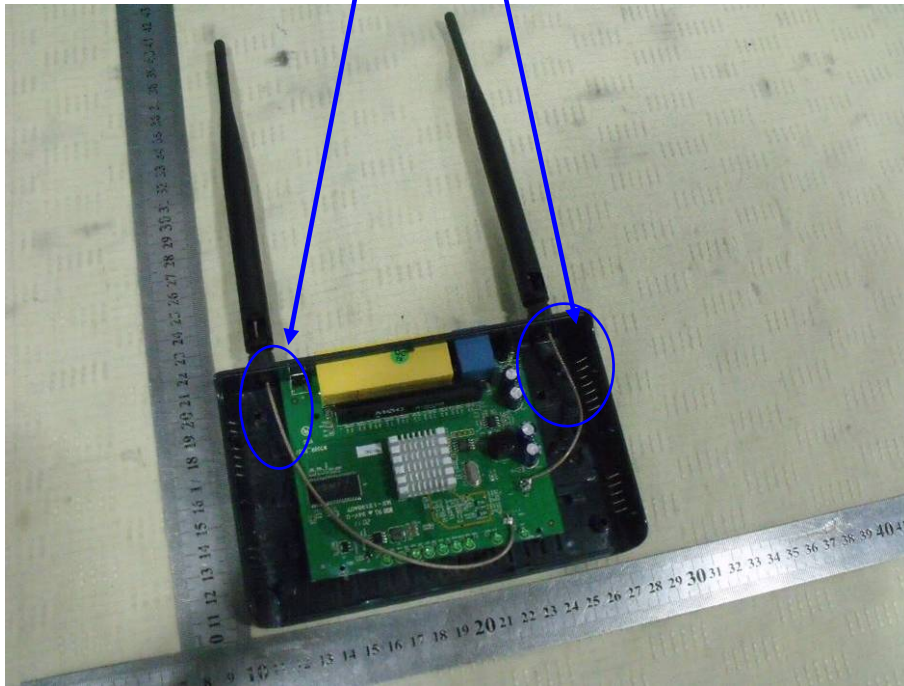

Internal of EUT

Antenna

WiFi Module