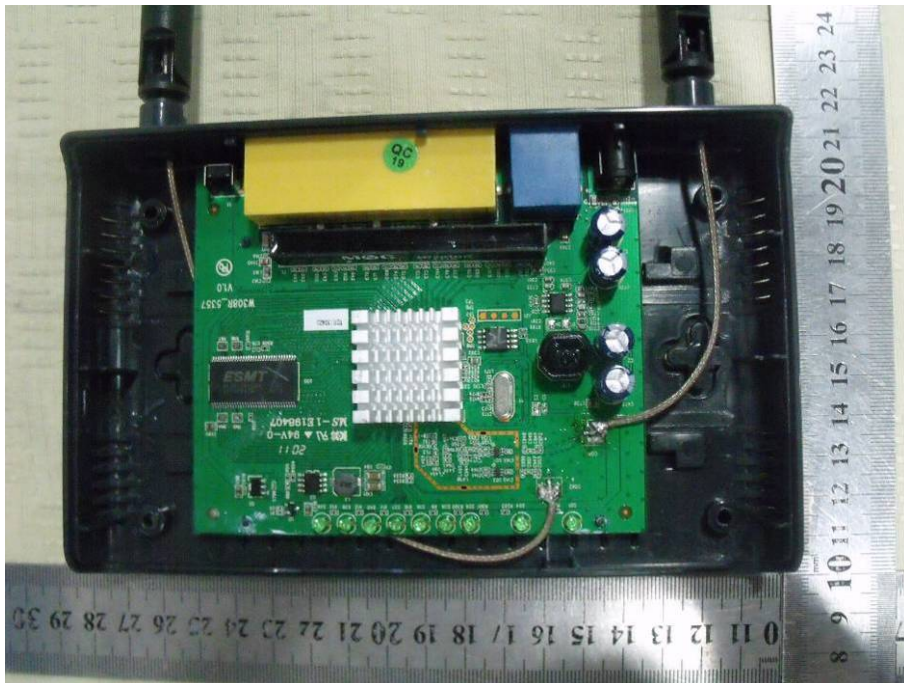

Internal of EUT

Antenna

WiFi Module