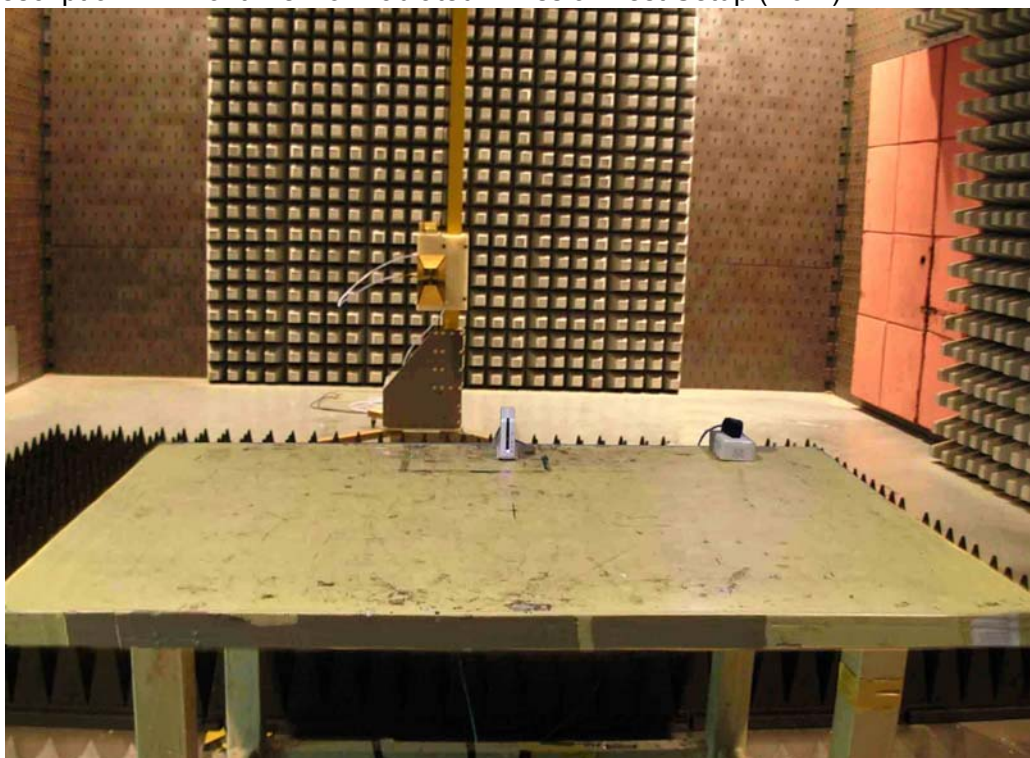

Description : Front View of Radiated Emission Test Setup (Bi-Log)

Test Mode : Mode 1: Transmit

Description : Back View of Radiated Emission Test Setup (Bi-Log)

Test Mode : Mode 1: Transmit

Description : Front View of Radiated Emission Test Setup (Horn)

Test Mode : Mode 1: Transmit

Description : Back View of Radiated Emission Test Setup (Horn)