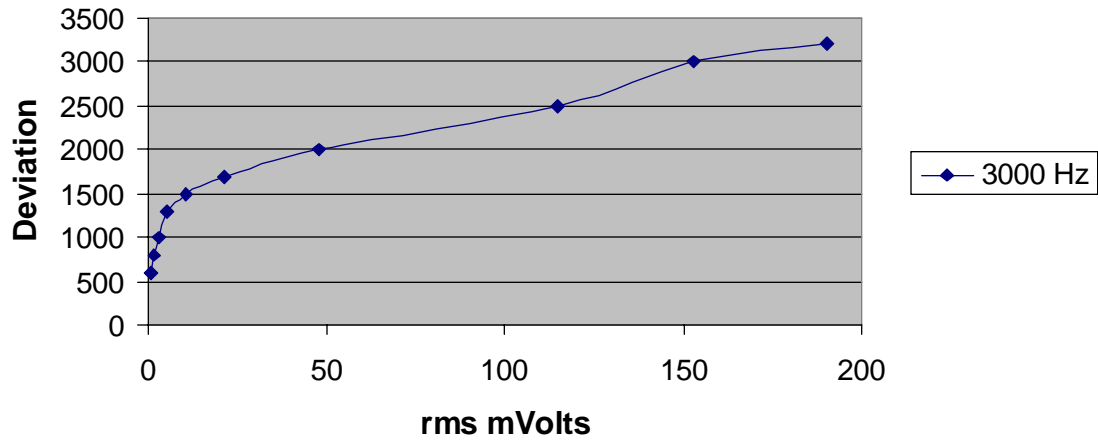

Modulation Limiting  
AES Corporation  
L9N-7080V2

AES CORPORATION  
FCC ID : L9N-7080V2  
JOB # : 67A0  
EXHIBIT # : 10C