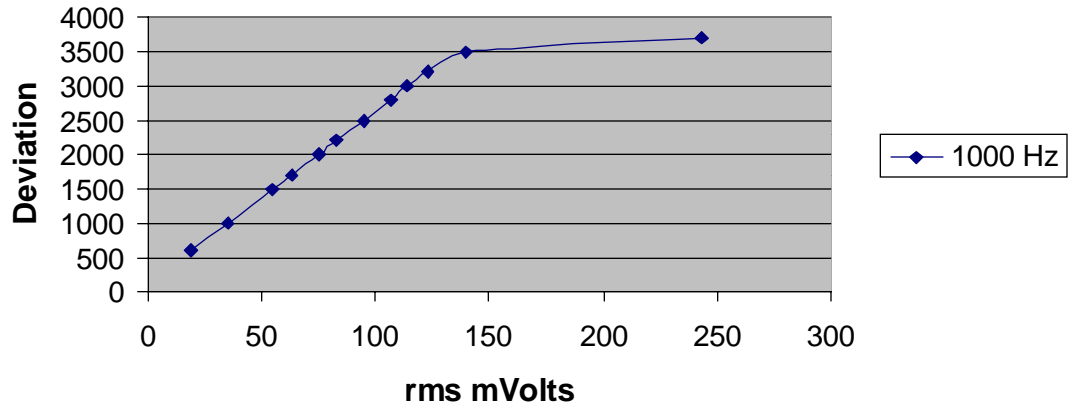

Modulation Limiting  
AES Corporation  
L9N-7080V2

AES CORPORATION  
FCC ID : L9N-7080V2  
JOB # : 67A0  
EXHIBIT # : 10B