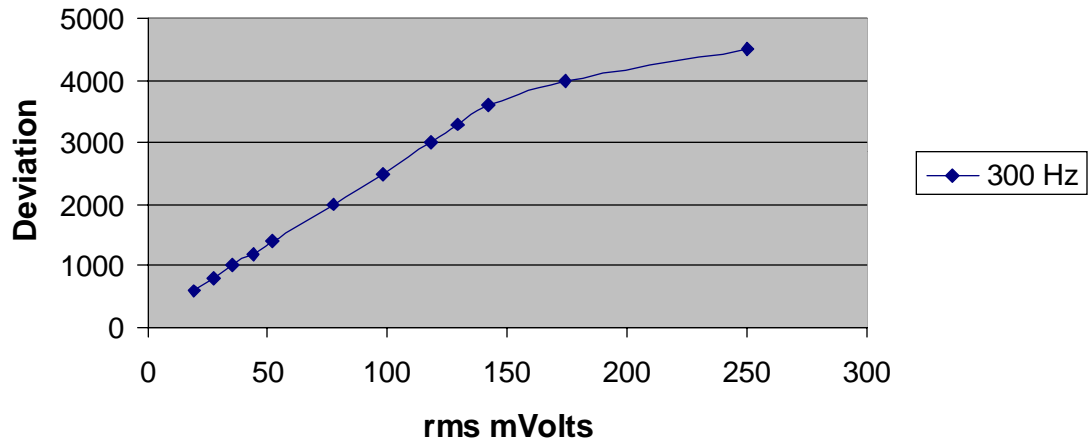

Modulation Limiting  
AES Corporation  
L9N-7080V2

AES CORPORATION  
FCC ID : L9N-7080V2  
JOB # : 67A0  
EXHIBIT # : 10A