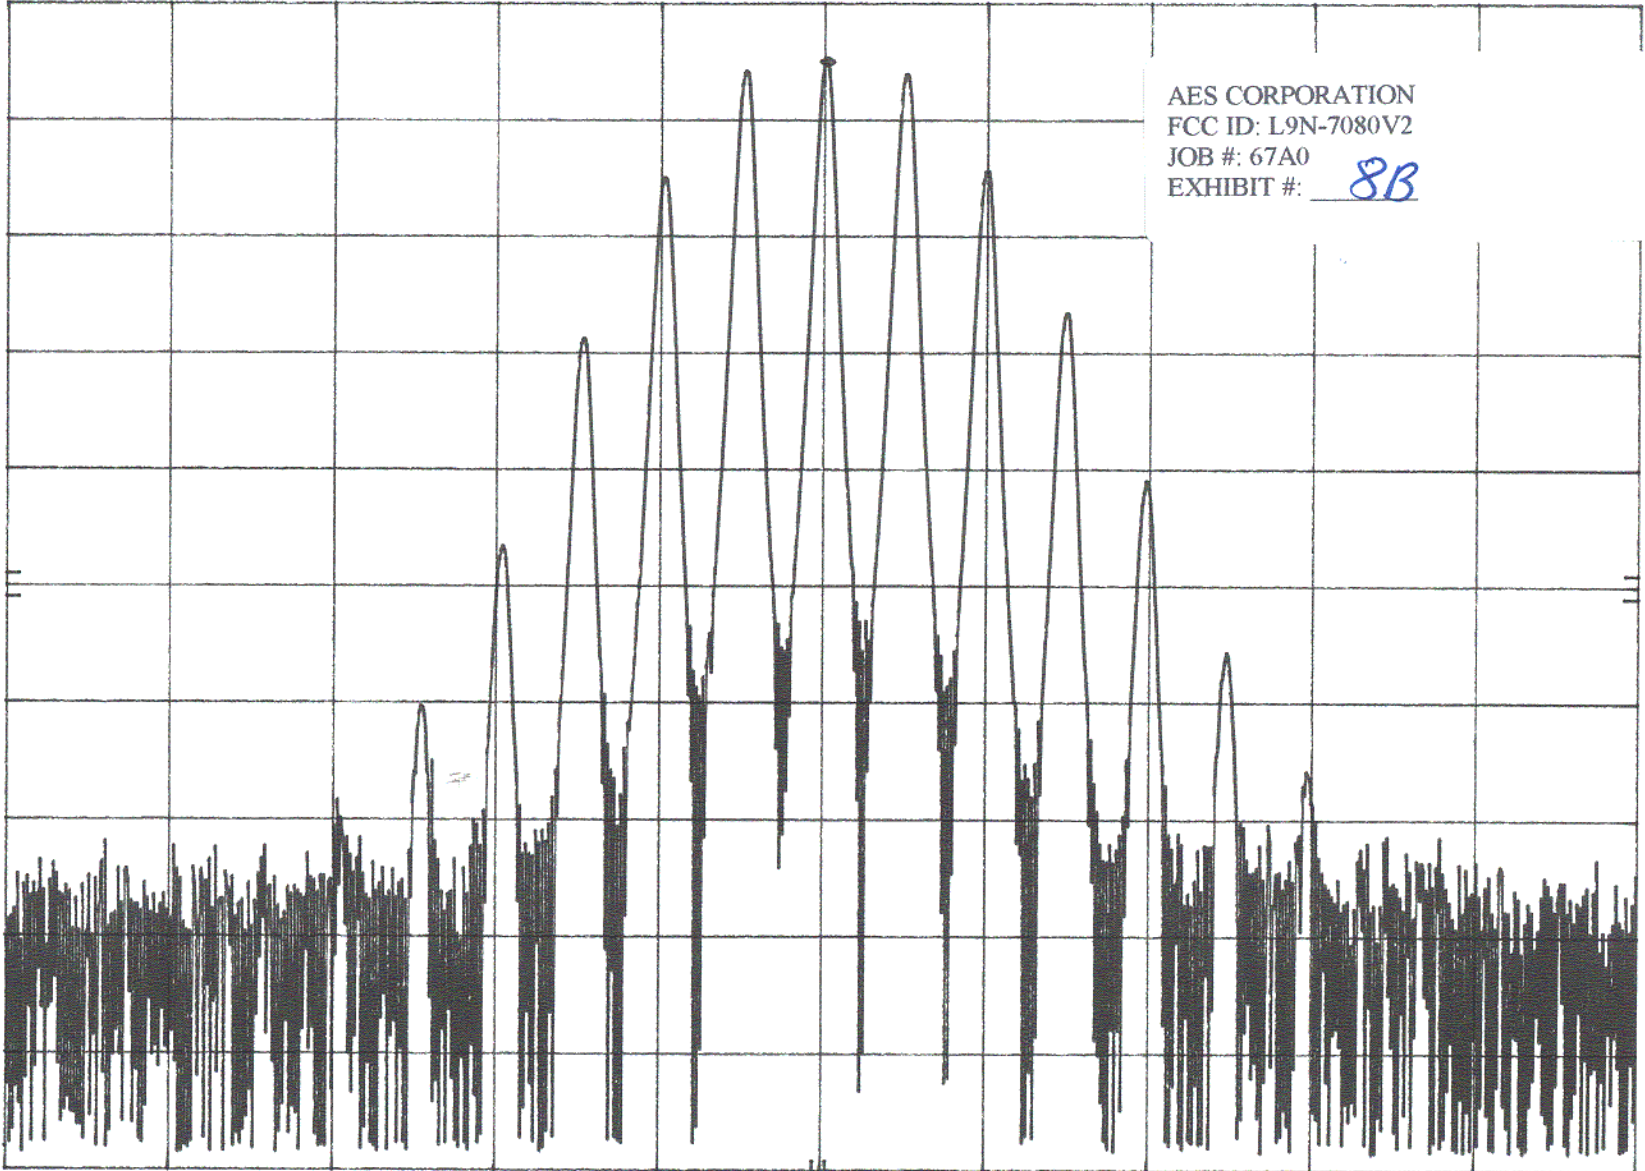

MKR 218.262 50 MHz

77.00 dBμV

hp REF 82.0 dBμV ATTEN 10 dB +0 dB

10 dB/

OFFSET
-20.0
dB

AES CORPORATION
FCC ID: L9N-7080V2
JOB #: 67A0
EXHIBIT #: 8B

CENTER 218.262 4 MHz SPAN 50.0 kHz
RES BW 300 Hz (i) VBW 100 kHz SWP 4.00 sec