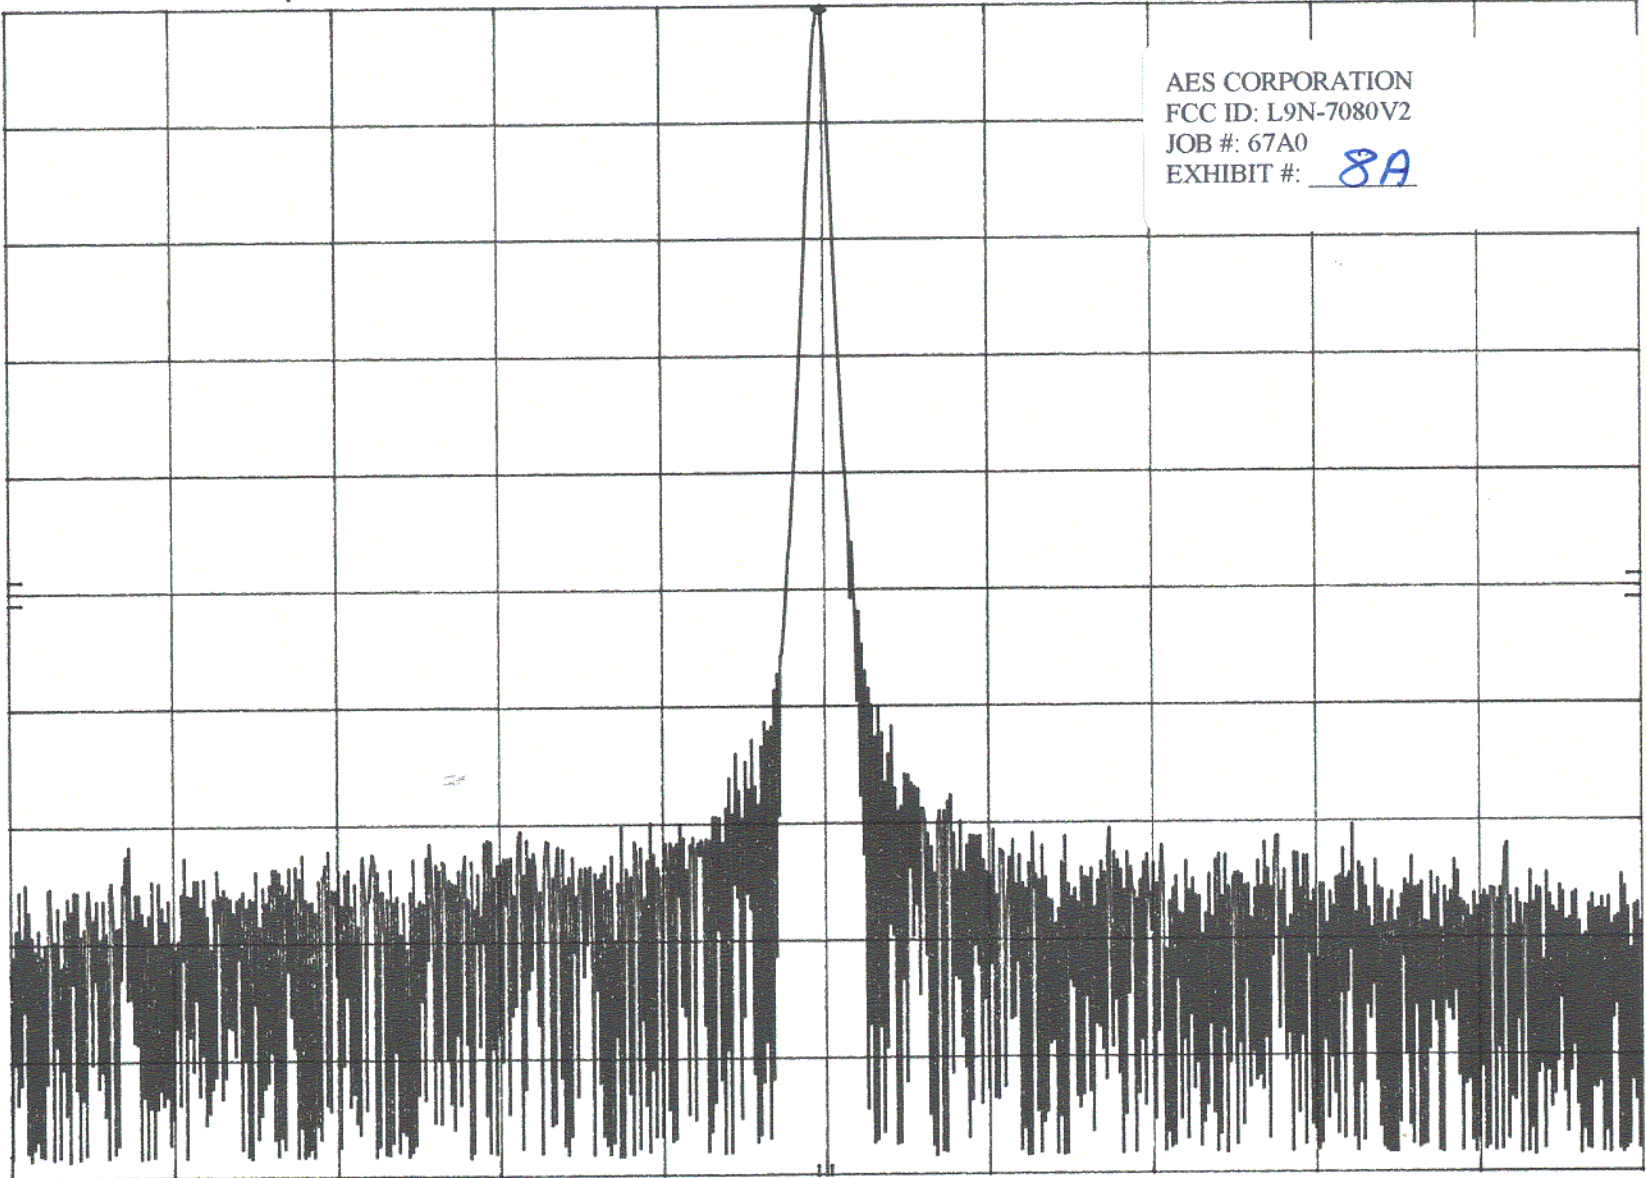

MKR 218.262 35 MHz
81.70 dB μ V

hp REF 82.0 dB μ V ATTEN 10 dB +0 dB

10 dB/

OFFSET
-20.0
dB

AES CORPORATION
FCC ID: L9N-7080V2
JOB #: 67A0
EXHIBIT #: 8A

CENTER 218.262 4 MHz

RES BW 300 Hz (i)

VBW 100 kHz

SPAN 50.0 kHz

SWP 4.00 sec