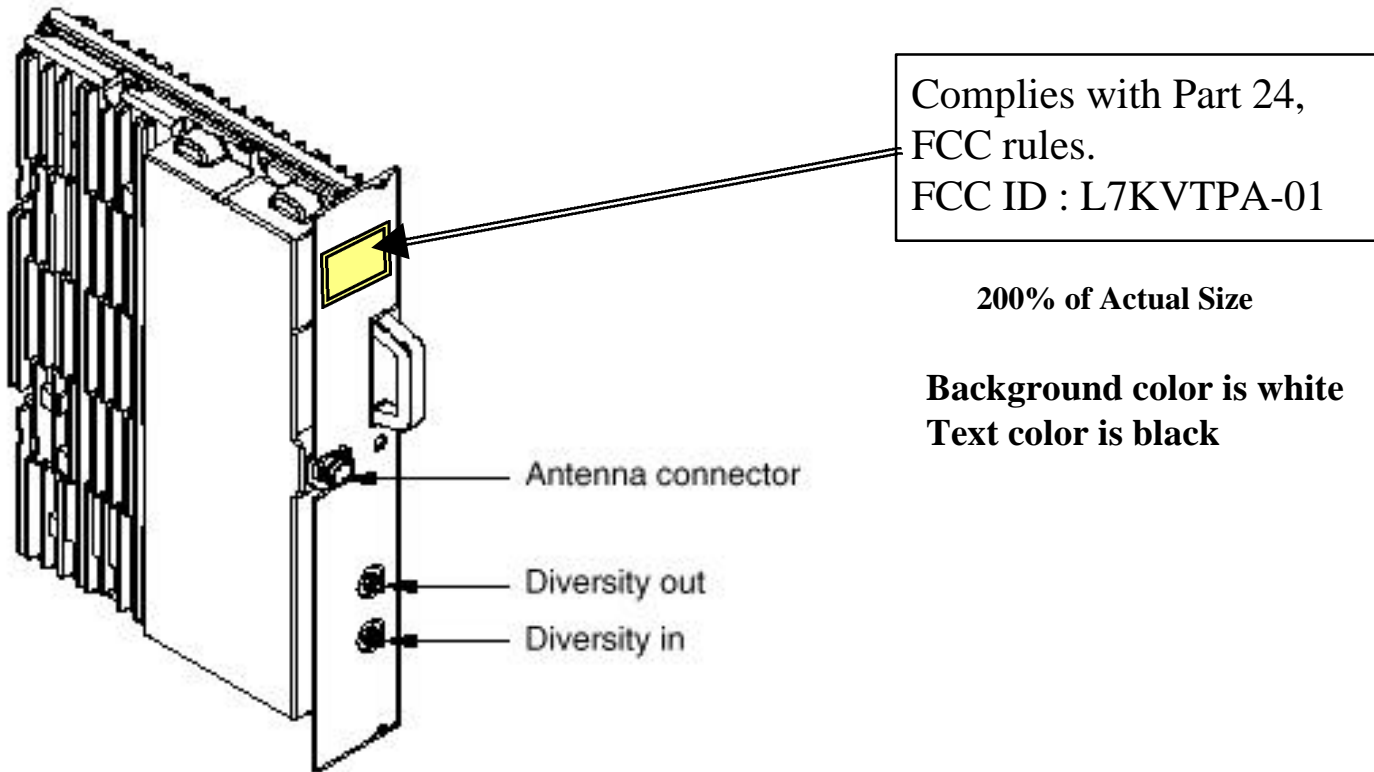

## FCC Part 24 Sample Label Exhibit and Location

Complies with Part 24,  
FCC rules.  
FCC ID : L7KVTPA-01

200% of Actual Size

**Background color is white**  
**Text color is black**

Antenna connector

Diversity out