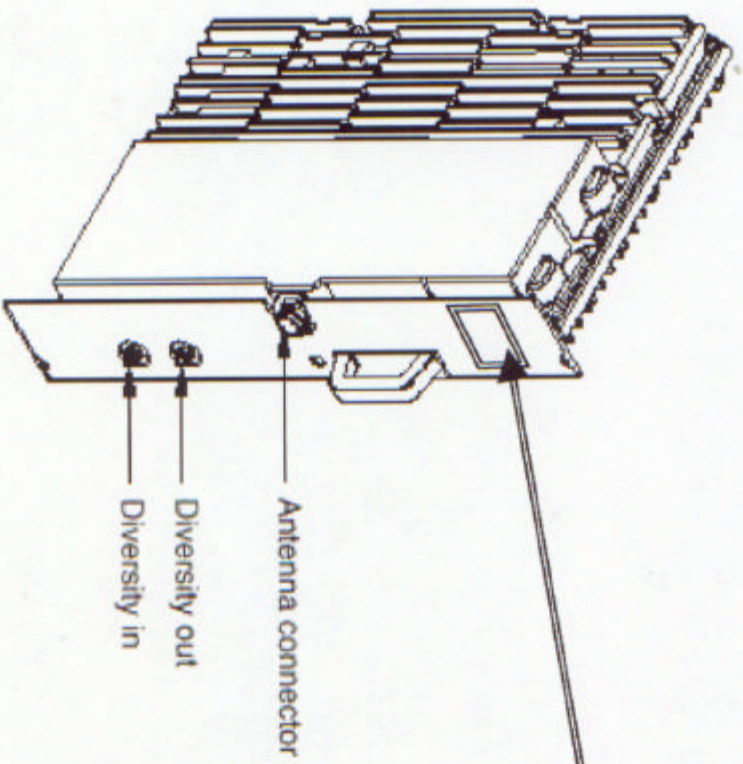

HVTP FRONT VIEW

FCC Part 24 Sample Label Exhibit and Location
For the Nokia Metrosite EDGE

Complies with Part 24,
FCC rules.
FCC ID : L7KHVTP-01

200% of Actual Size

Background color is white
Text color is black