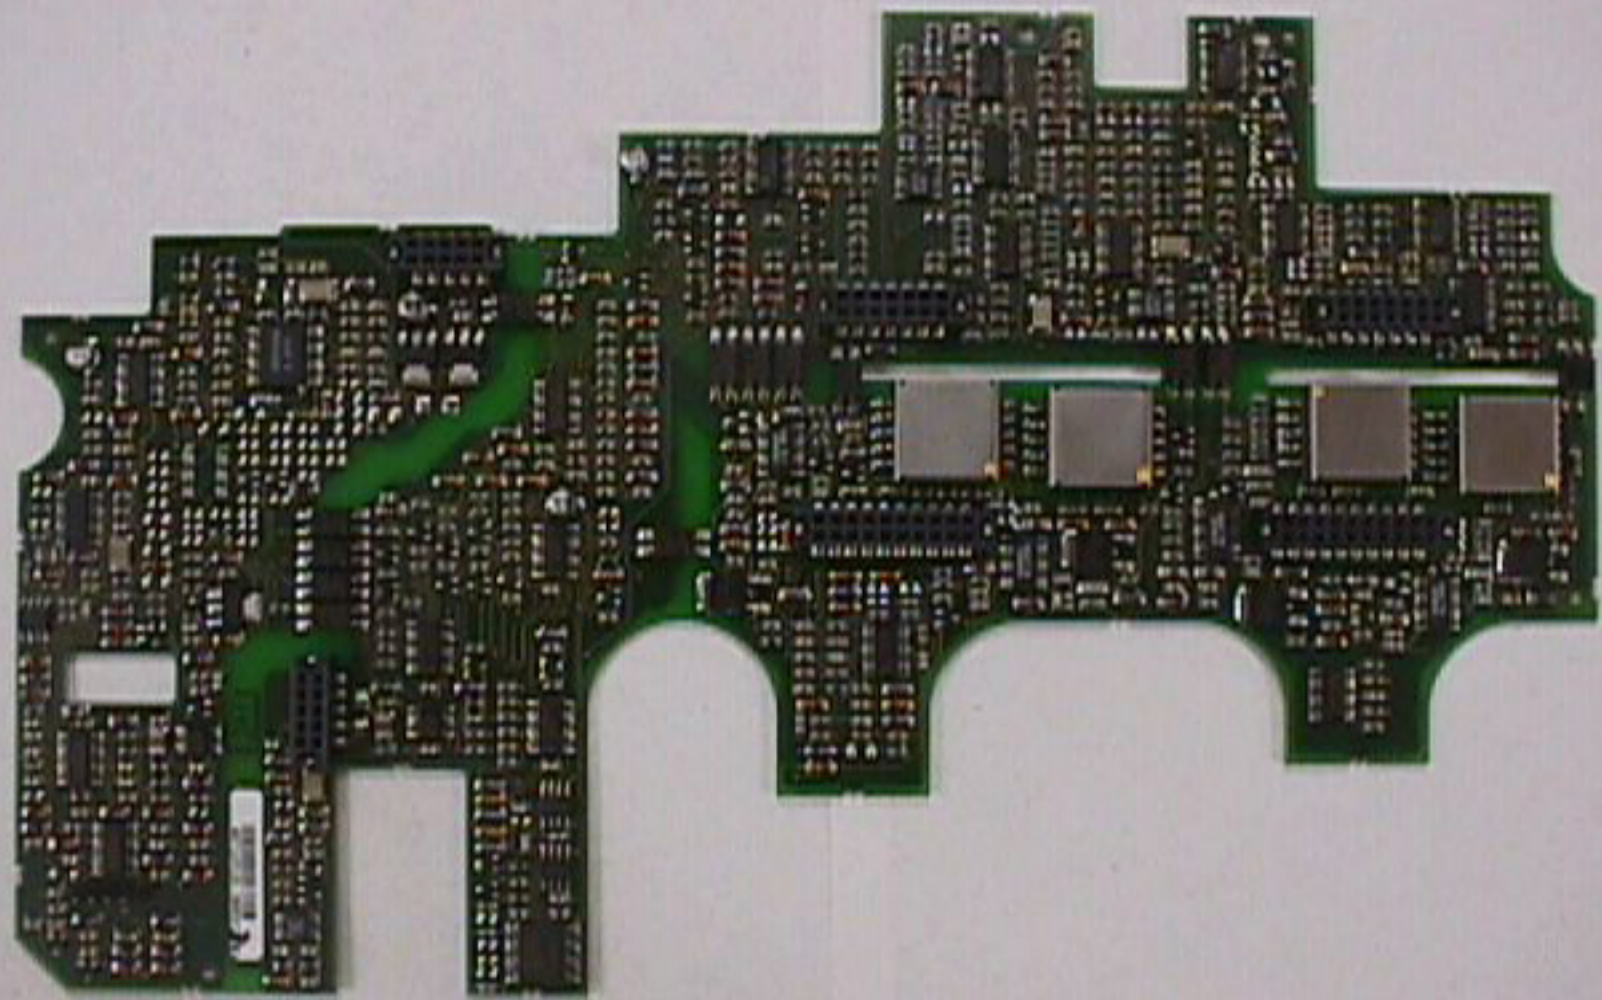

3.5" Diskette Drive
Model 3.5" Diskette Drive
Capacity: 1.44 MB
Format: 5.25" Diskette
Interface: Parallel
Power: 5VDC
Dimensions: 100mm x 100mm x 25mm
Weight: 100g

REFILLION CASE
FILLION CASE
IN SOME COMPONENTS
REFER TO MANUAL.

AGC Electronics
1000 W. 10th St.
Boulder, CO 80502
Tel: 303-440-1000
Fax: 303-440-1001
Made in U.S.A. 3030-1001

AGC-1001