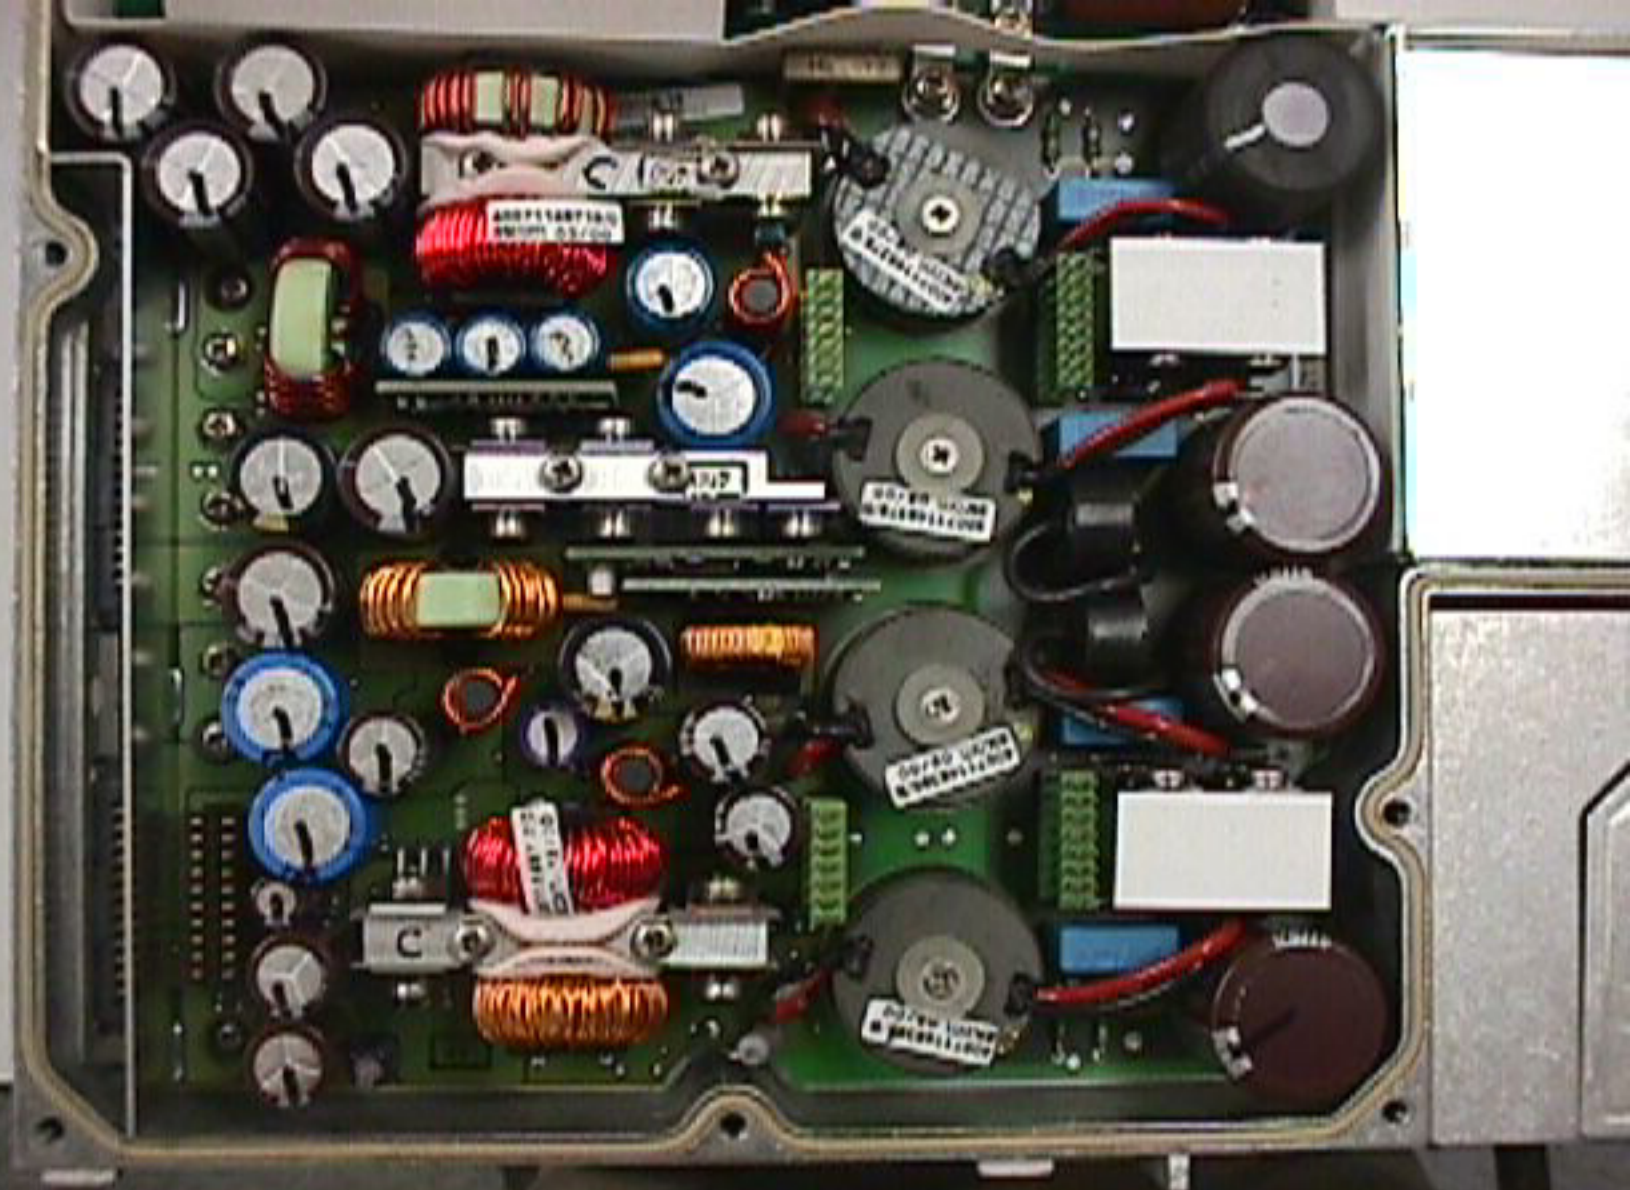

3.5" Diskette Drive
Model 3.5" Diskette Drive
Capacity: 1.44 MB
Format: 5.25" Diskette
Interface: Parallel
Power: 5VDC
Dimensions: 100mm x 100mm x 25mm
Weight: 100g

REFILLION CASE
FILLION CASE
IN SOME COMPONENTS
REFER TO MANUAL.