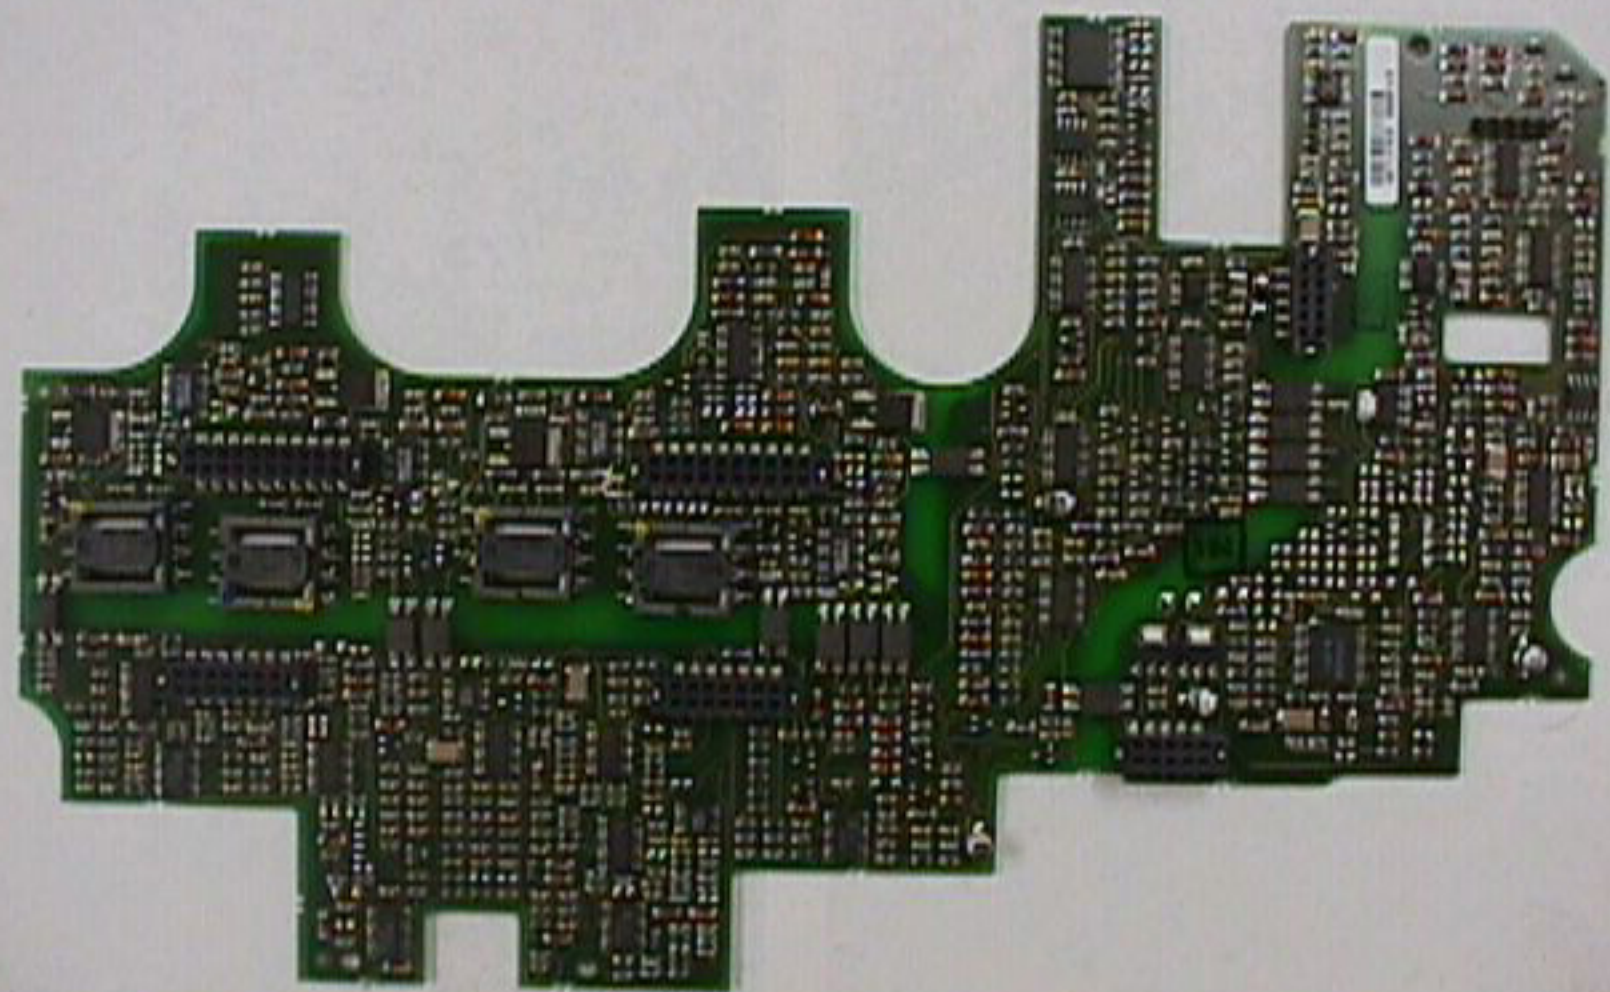

3.5" Diskette Drive
Model 3.5" Diskette Drive
Capacity: 1.44 MB
Format: 5.25" Diskette
Interface: Parallel
Power: 5VDC
Dimensions: 100mm x 100mm x 25mm
Weight: 100g

REFILLION CASE
FILLION CASE
IN SOME COMPONENTS
REFER TO MANUAL.

AGC Electronics
1000 W. 10th St.
Boulder, CO 80502
Tel: 303-440-1000
Fax: 303-440-1001
Made in U.S.A. 3030-1001

AGC-1001