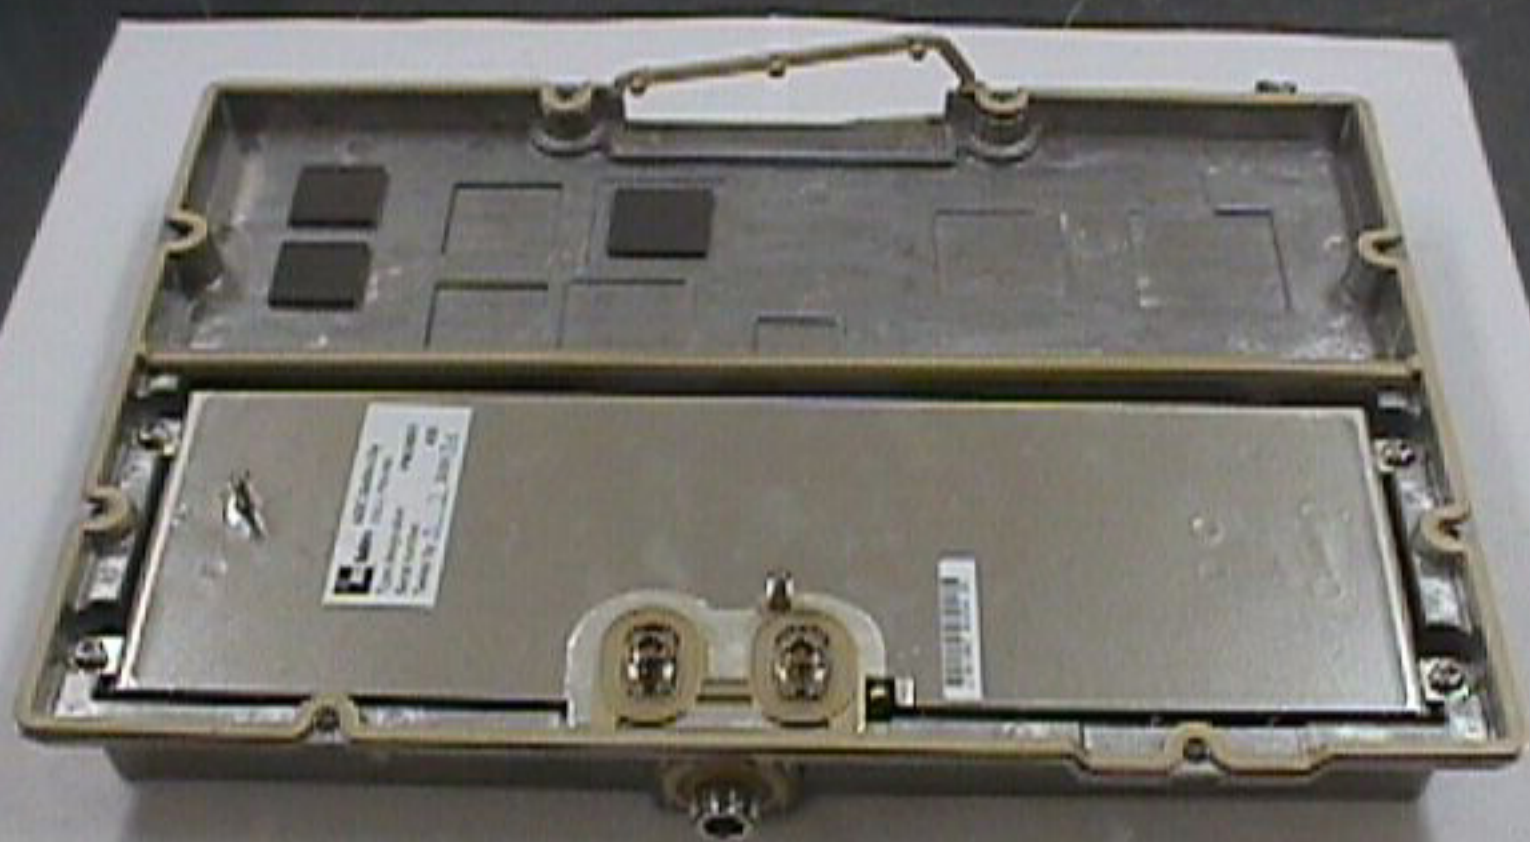

3.5" Diskette Drive
Model 3.5" Diskette Drive
Capacity: 1.44 MB
Format: 5.25" Diskette
Interface: Parallel
Power: 5VDC
Dimensions: 100mm x 100mm x 25mm
Weight: 100g

REFILLION CASE
FILLION CASE
IN SOME COMPONENTS
REFER TO MANUAL.