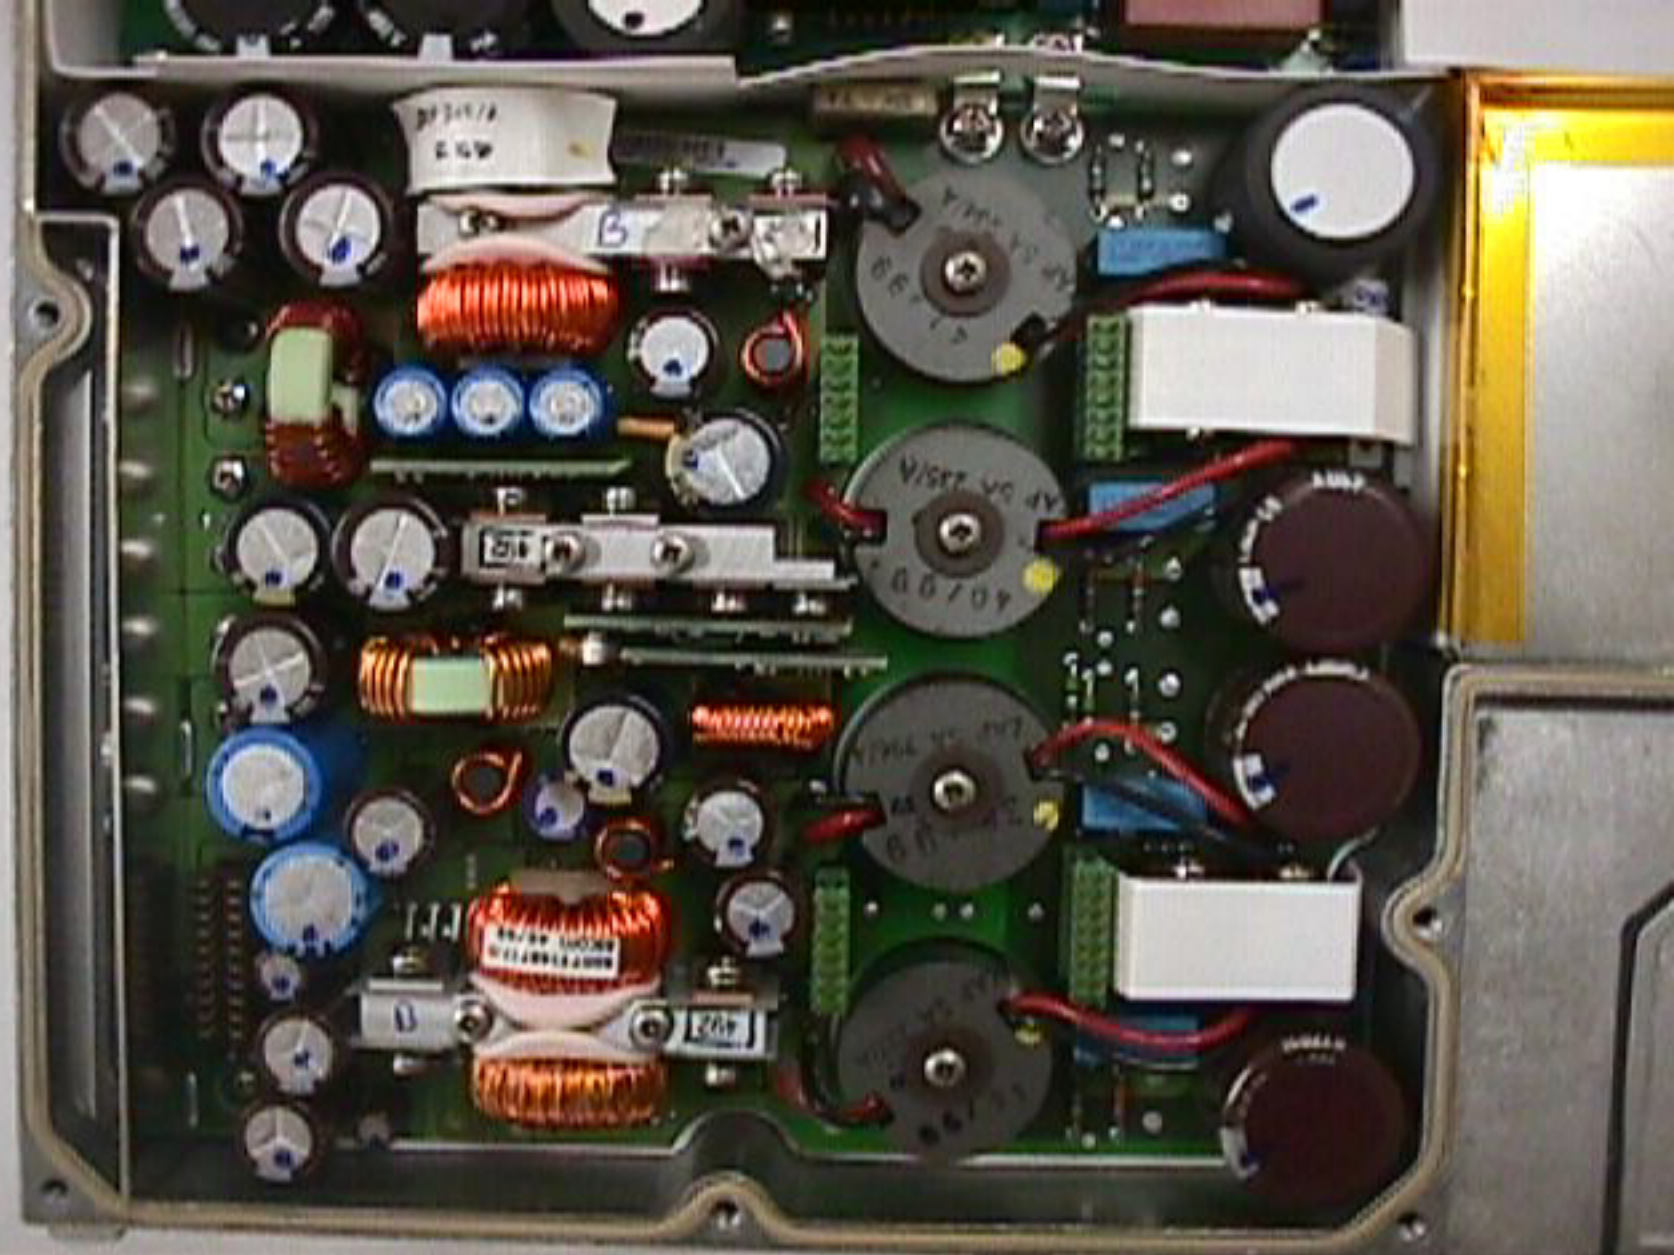

3.5" Diskette Drive
Model 3.5" Diskette Drive
Capacity: 1.44 MB
Format: 5.25" Diskette
Interface: Parallel
Power: 5VDC
Dimensions: 100mm x 100mm x 25mm
Weight: 100g

REFILLION CASE
FILLION CASE
IN SOME COMPONENTS
REFER TO MANUAL.