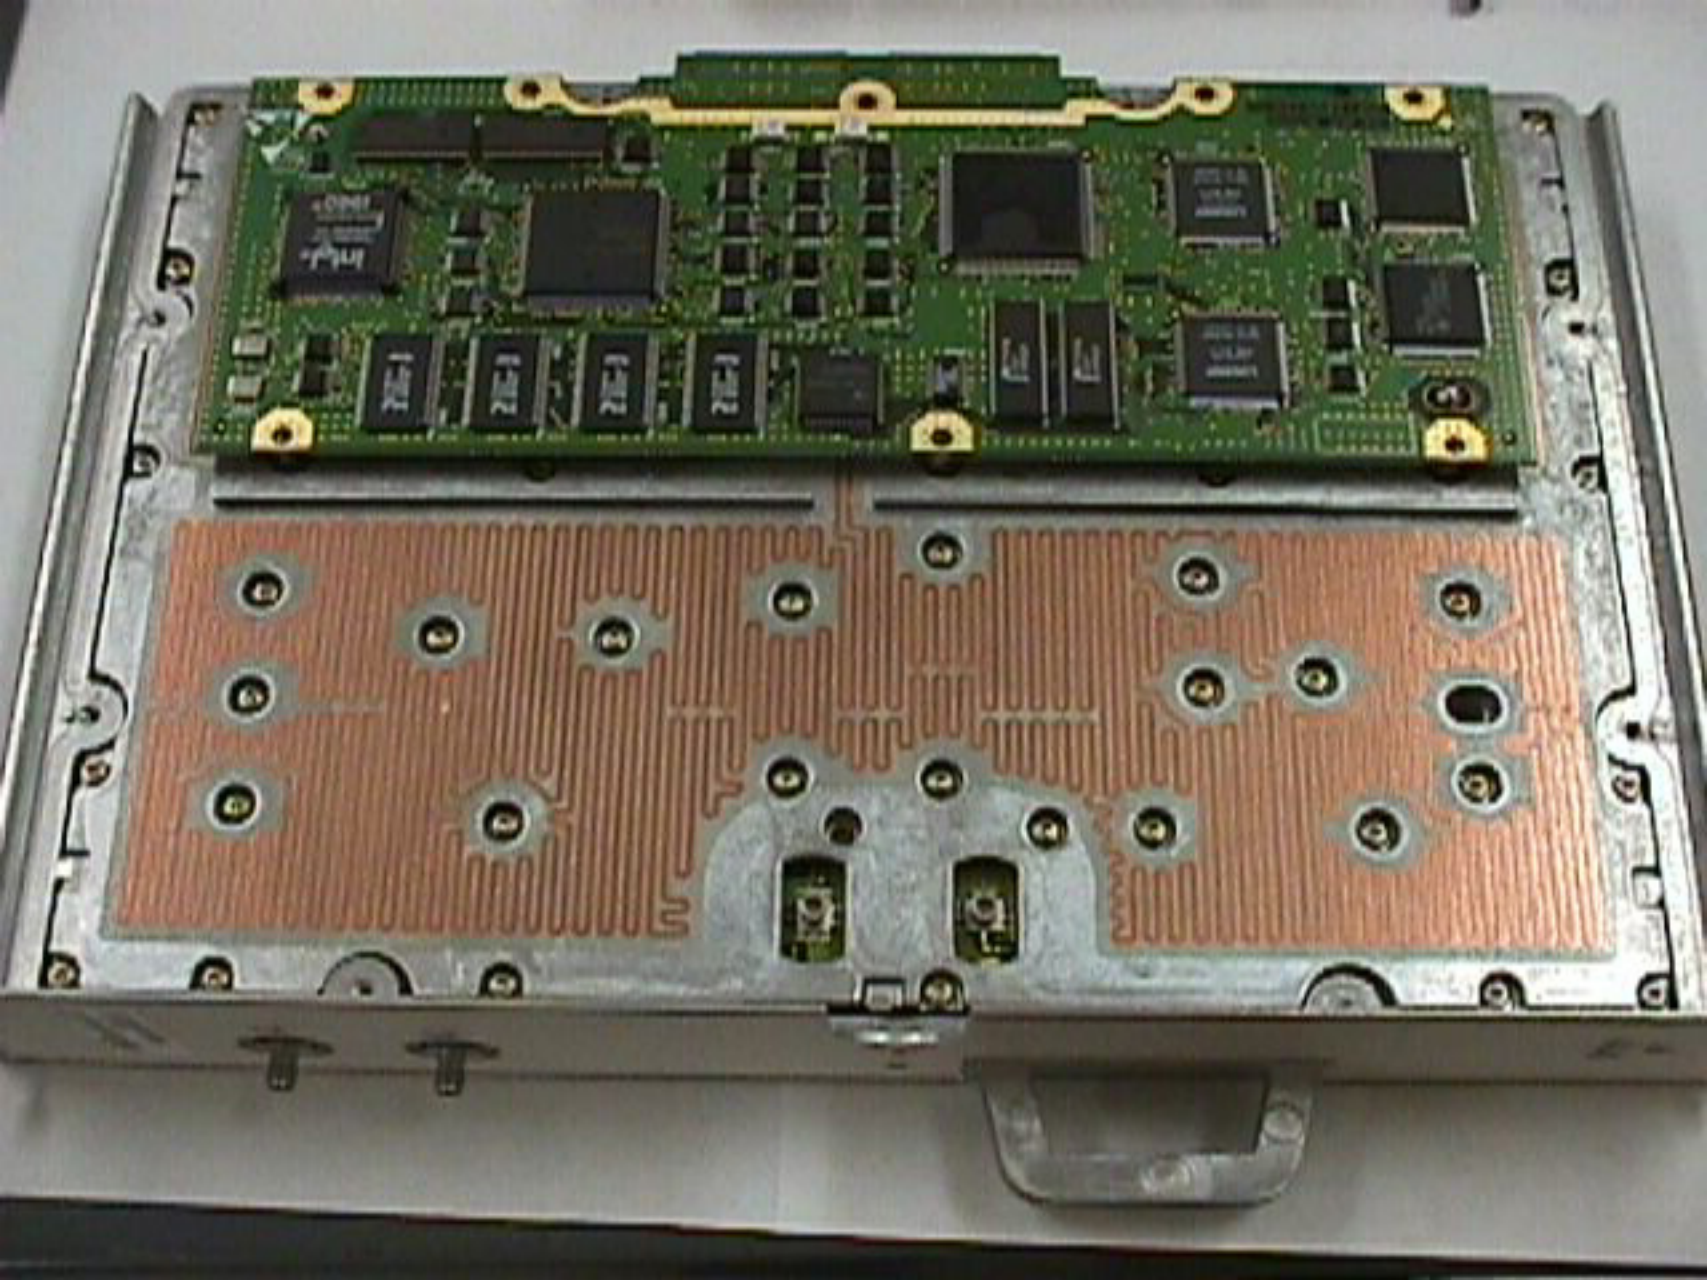

3.5" Diskette Drive
Model 3.5" Diskette Drive
Capacity: 1.44 MB
Format: 5.25" Diskette
Interface: Parallel
Power: 5VDC
Dimensions: 100mm x 100mm x 25mm
Weight: 100g

REFILLION CASE
FILLION CASE
IN SOME COMPONENTS
REFER TO MANUAL.