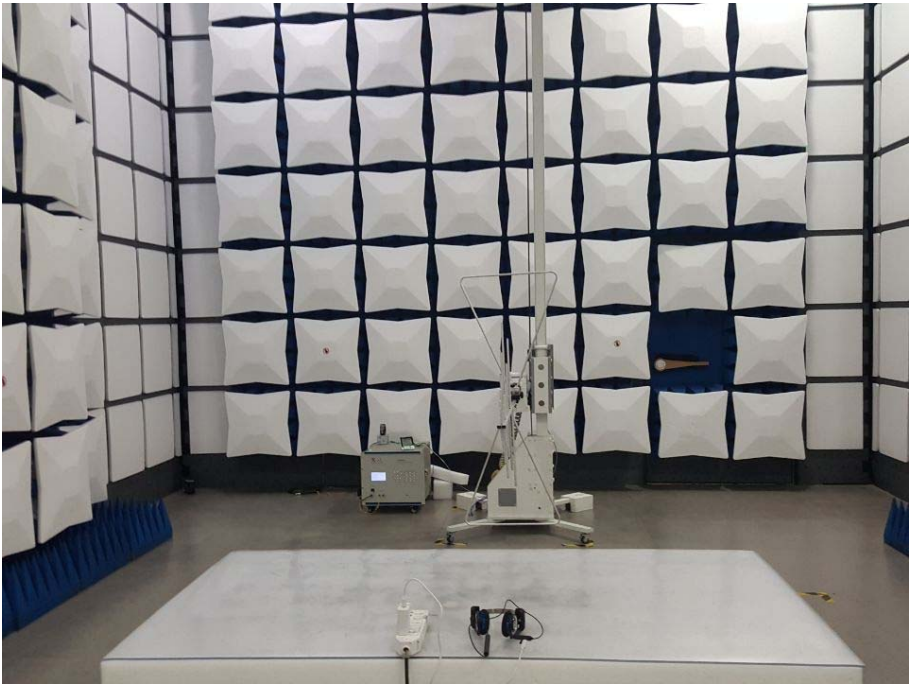

Test model: **Porta Pro Wireless**
Radiated Emission

Conducted Power Line Emission test