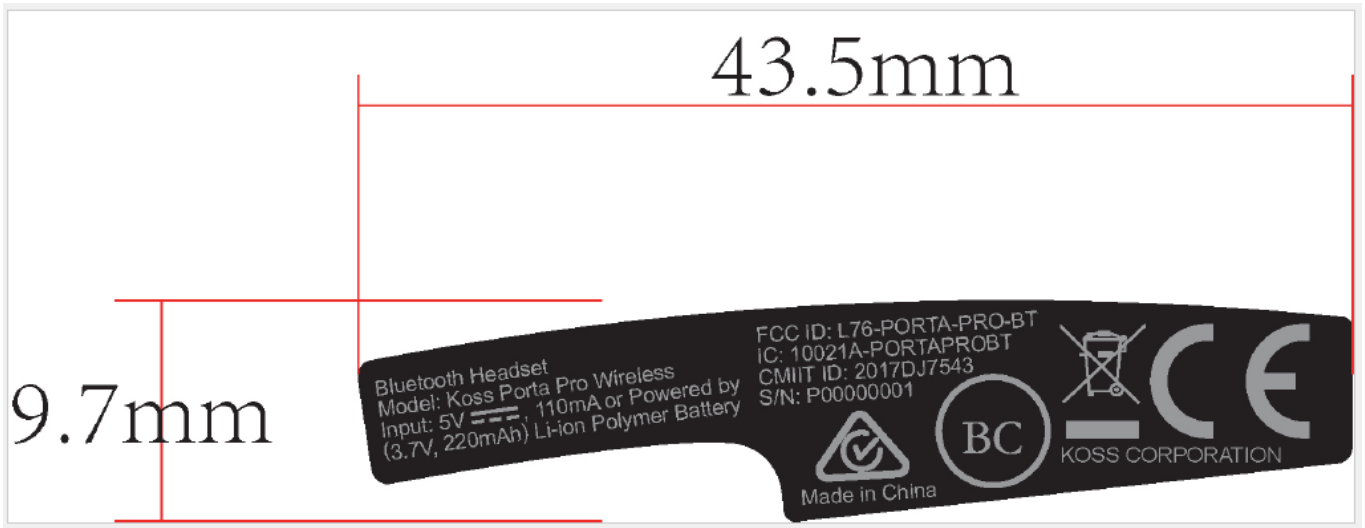

LABEL AND LOCATION

Size: L4.3cm*W0.97cm

Label And Location