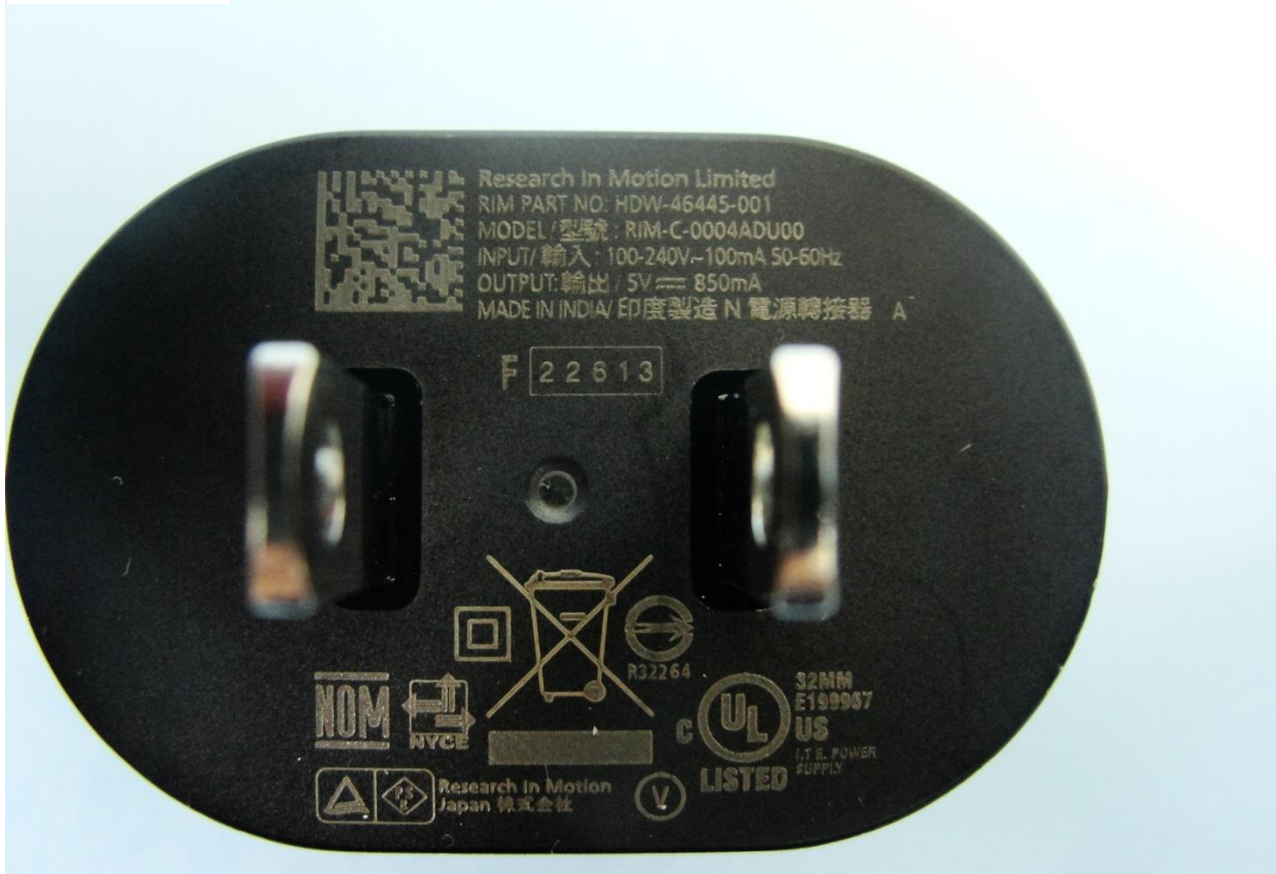

1. External Photograph of EUT

Brand Name: BlackBerry / Model Name: RHG161LW

Brand Name: BlackBerry / Model Name: RHG161LW

2. Photograph of Accessory

Brand Name: BlackBerry / Model Name: RHG161LW

Specification of Accessory		
AC Adapter 1	Brand Name	BlackBerry
	Model Name	RIM-C-0004ADU00
AC Adapter 2	Brand Name	BlackBerry
	Model Name	RM0302
Battery	Brand Name	BlackBerry
	Model Name	BPCLS00001B
Earphone 1	Brand Name	BlackBerry
	Model Name	HDW-49299-002
Earphone 2	Brand Name	BlackBerry
	Model Name	HDW-55351-002
Earphone 3	Brand Name	BlackBerry
	Model Name	HDW-44306-003
USB Cable 1	Brand Name	BlackBerry
	Model Name	HDW-50071-001
USB Cable 2	Brand Name	BlackBerry
	Model Name	HDW-51800-002

Remark: For accessories equipped with this EUT, please refer to the following photos.

Brand Name: BlackBerry / Model Name: RHG161LW

Brand Name: BlackBerry / Model Name: RHG161LW

AC Adapter 1

Brand Name: BlackBerry / Model Name: RHG161LW