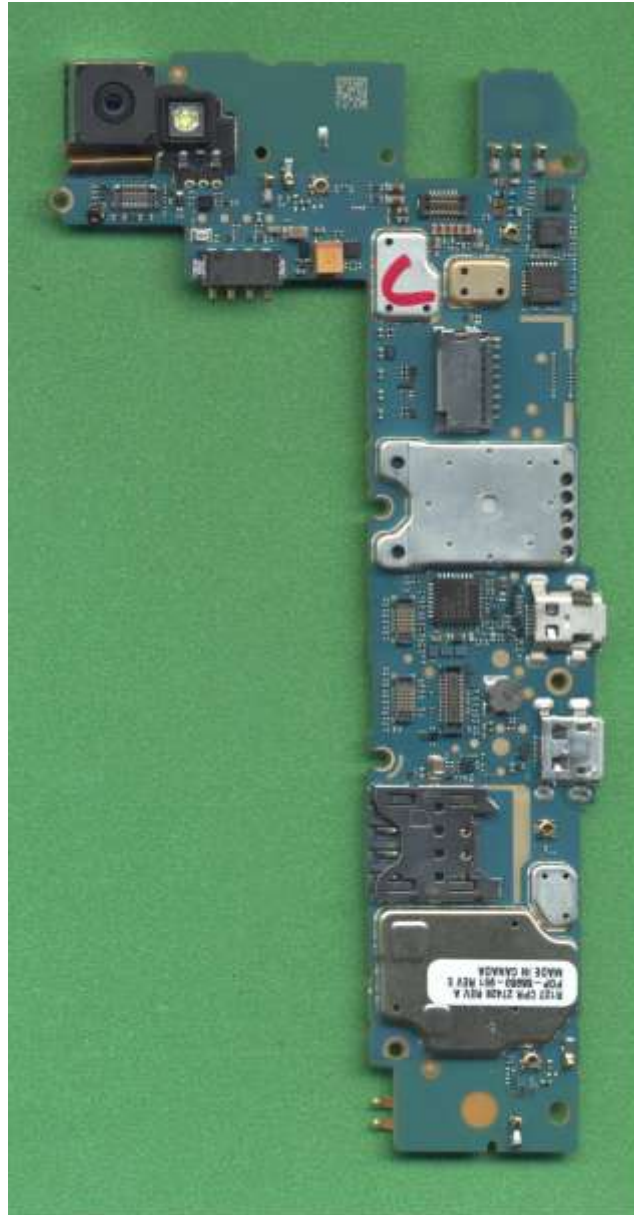

BlackBerry RTS

FCC ID: L6ARGF110LW

IC: 2503A-RGF110LW

Model: RGF111LW

Internal Photos

BlackBerry RTS

FCC ID: L6ARGF110LW

IC: 2503A-RGF110LW

Model: RGF111LW

Internal Photos

BlackBerry RTS

FCC ID: L6ARGF110LW

IC: 2503A-RGF110LW

Model: RGF111LW

Internal Photos

BlackBerry RTS

FCC ID: L6ARGF110LW

IC: 2503A-RGF110LW

Model: RGF111LW

Internal Photos

BlackBerry RTS

FCC ID: L6ARGF110LW

IC: 2503A-RGF110LW

Model: RGF111LW

Internal Photos

BlackBerry RTS

FCC ID: L6ARGF110LW

IC: 2503A-RGF110LW

Model: RGF111LW

Internal Photos

BlackBerry RTS

FCC ID: L6ARGF110LW