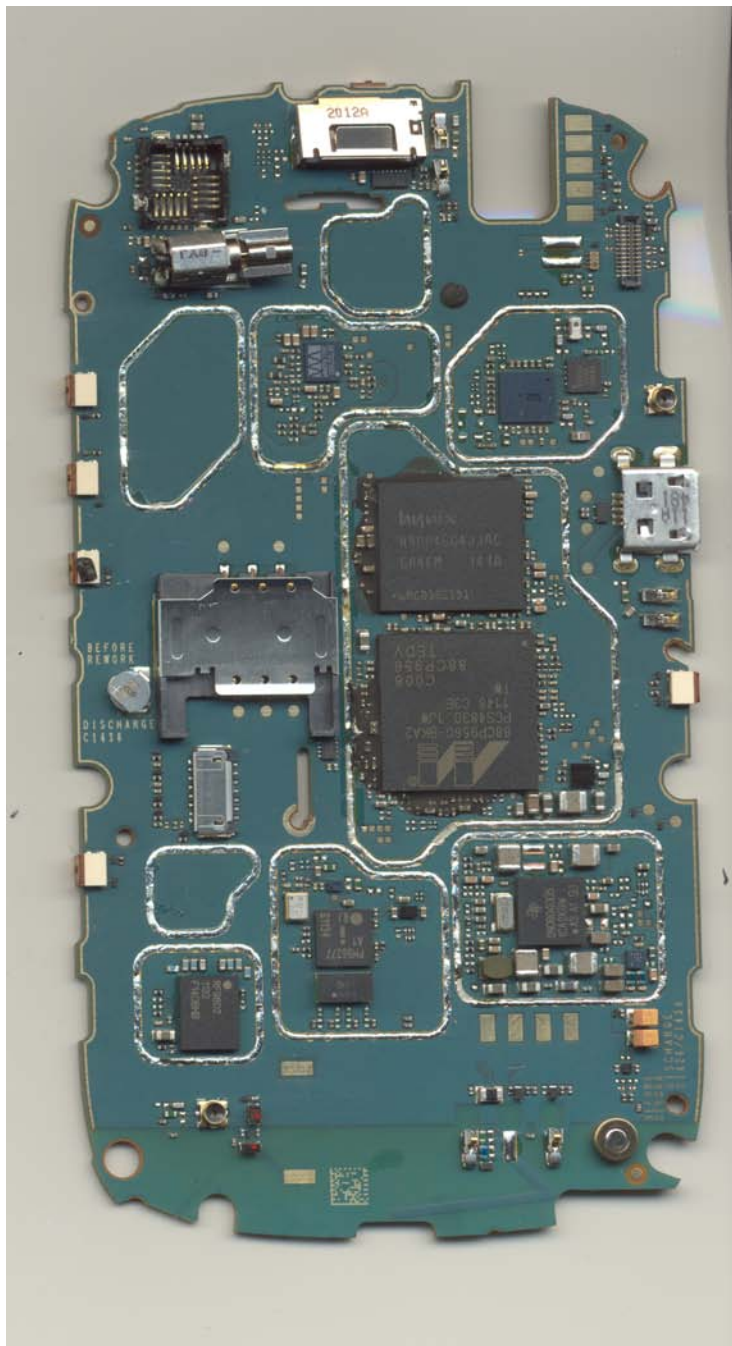

Internal Photos

Internal Photos

This report shall NOT be reproduced except in full without the written consent of RIM Testing Services

A division of Research in Motion Limited.

Copyright 2005-2011

Internal Photos

Internal Photos

This report shall NOT be reproduced except in full without the written consent of RIM Testing Services

A division of Research in Motion Limited.  
Copyright 2005-2011

Internal Photos

---

This report shall NOT be reproduced except in full without the written consent of RIM Testing Services

A division of Research in Motion Limited.  
Copyright 2005-2011

FCC ID: L6AREX40GW

IC: 2503A-REX40GW

Model: REX41GW

Internal Photos

---

This report shall NOT be reproduced except in full without the written consent of RIM Testing Services