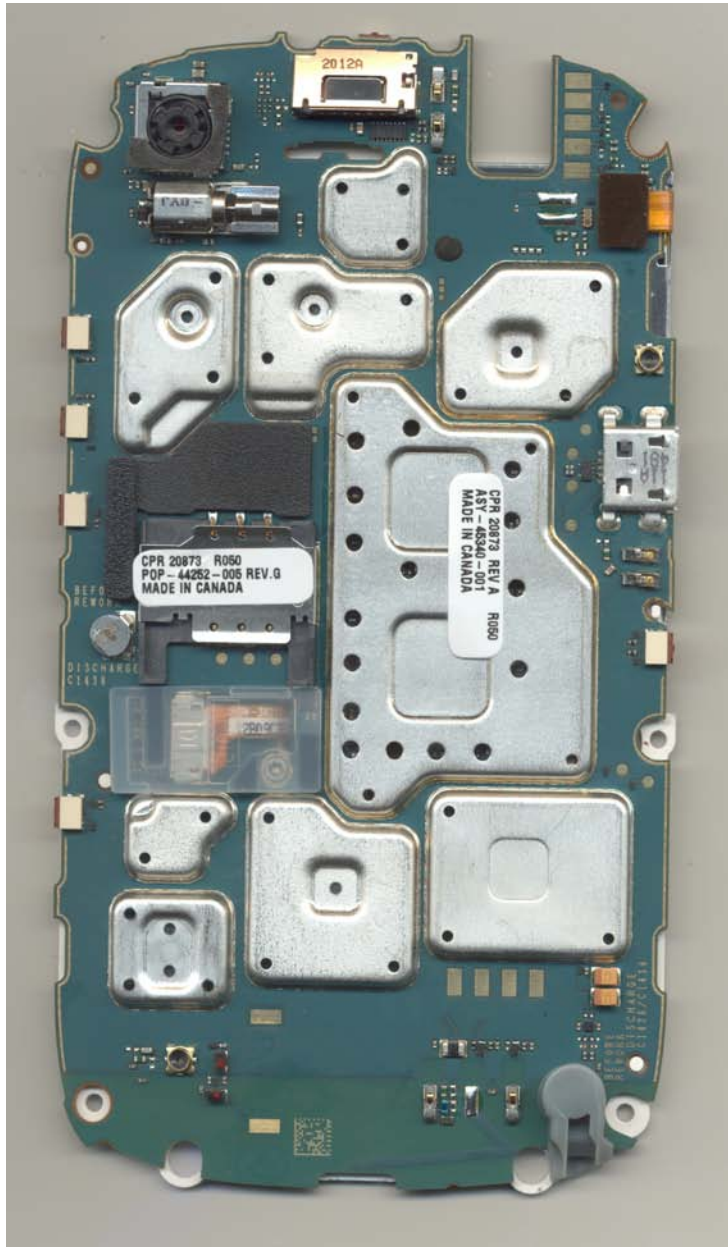

Internal Photos

This report shall NOT be reproduced except in full without the written consent of RIM Testing Services

A division of Research in Motion Limited.  
Copyright 2005-2011

Internal Photos

---

This report shall NOT be reproduced except in full without the written consent of RIM Testing Services

A division of Research in Motion Limited.  
Copyright 2005-2011

FCC ID: L6AREX40GW

IC: 2503A-REX40GW

Model: REX41GW

Internal Photos

---

This report shall NOT be reproduced except in full without the written consent of RIM Testing Services