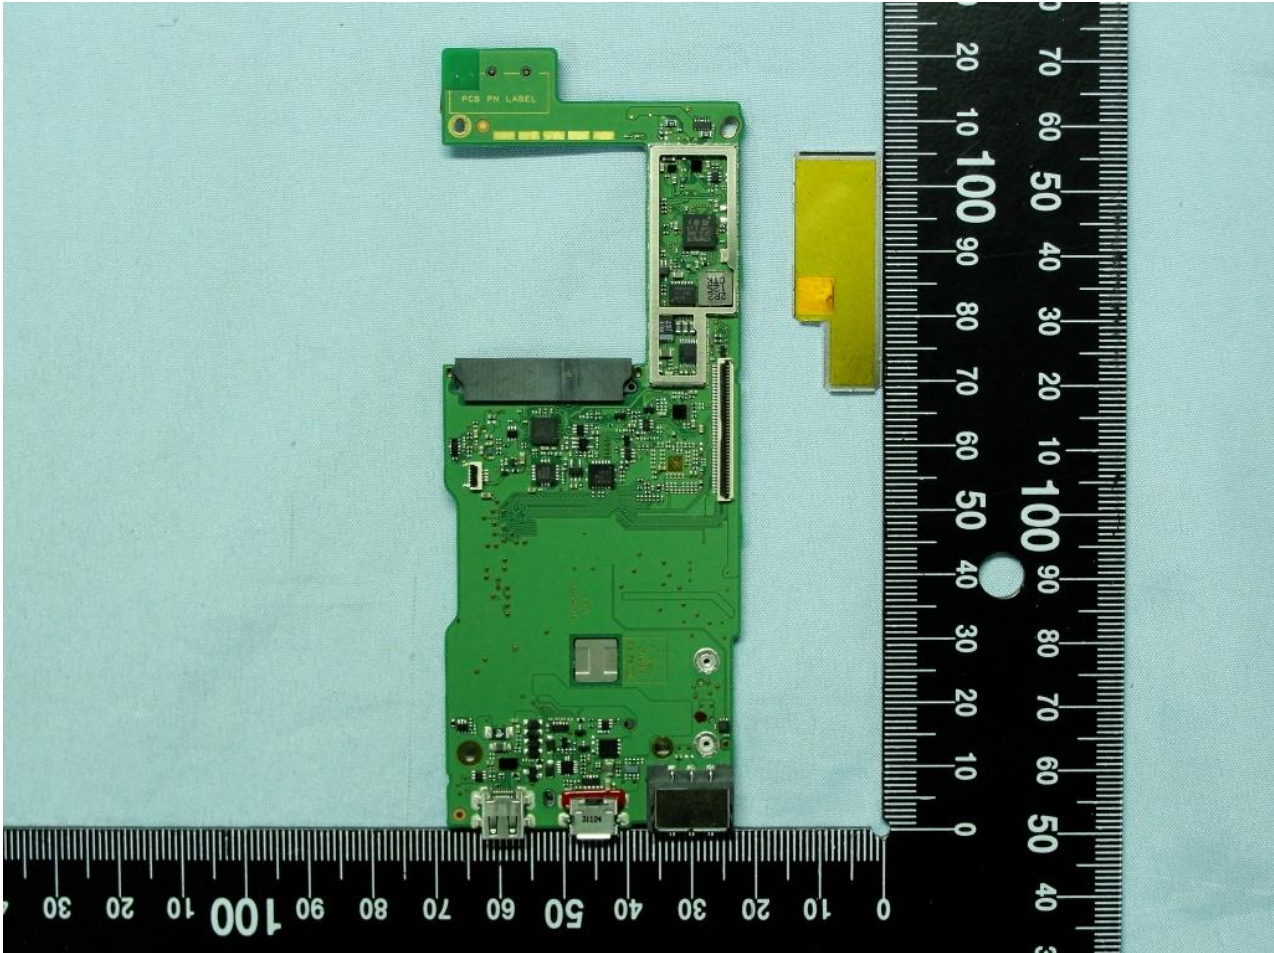

3. Internal Photograph of EUT

Brand Name: RIM

Model Name: REH51UW

Marketing Name: P150-32*** The stars "*" in model name can be 0 to 9, A to Z or blank, for marking purpose.

Brand Name: RIM

Model Name: REH51UW

Marketing Name: P150-32*** The stars "*" in model name can be 0 to 9, A to Z or blank, for marking purpose.

Brand Name: RIM

Model Name: REH51UW

Marketing Name: P150-32*** The stars "*" in model name can be 0 to 9, A to Z or blank, for marking purpose.