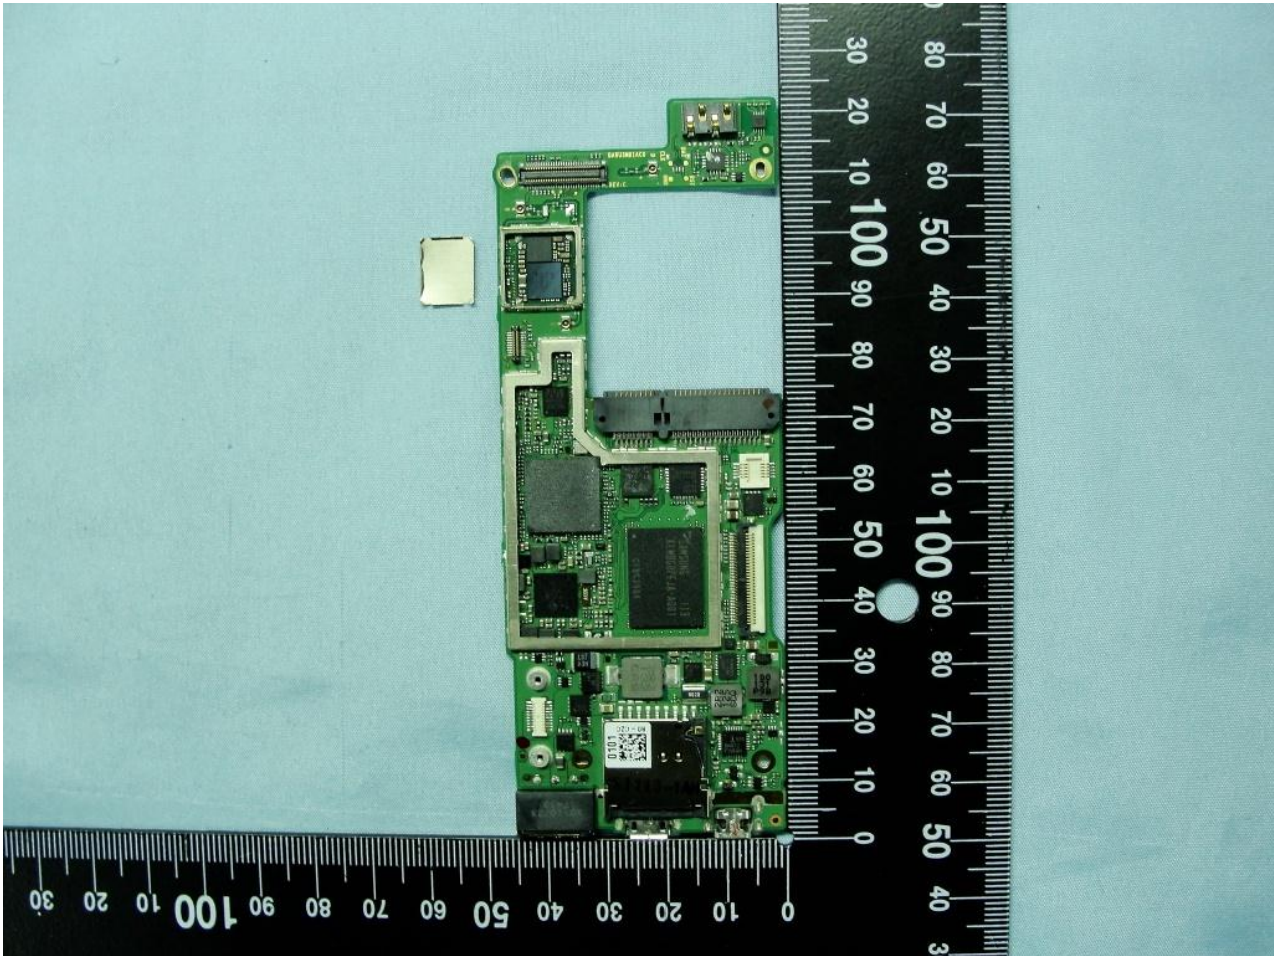

3. Internal Photograph of EUT

Brand Name: RIM

Model Name: REH51UW

Marketing Name: P150-32*** The stars "*" in model name can be 0 to 9, A to Z or blank, for marking purpose.

Brand Name: RIM

Model Name: REH51UW

Marketing Name: P150-32*** The stars "*" in model name can be 0 to 9, A to Z or blank, for marking purpose.

Brand Name: RIM

Model Name: REH51UW

Marketing Name: P150-32*** The stars "*" in model name can be 0 to 9, A to Z or blank, for marking purpose.