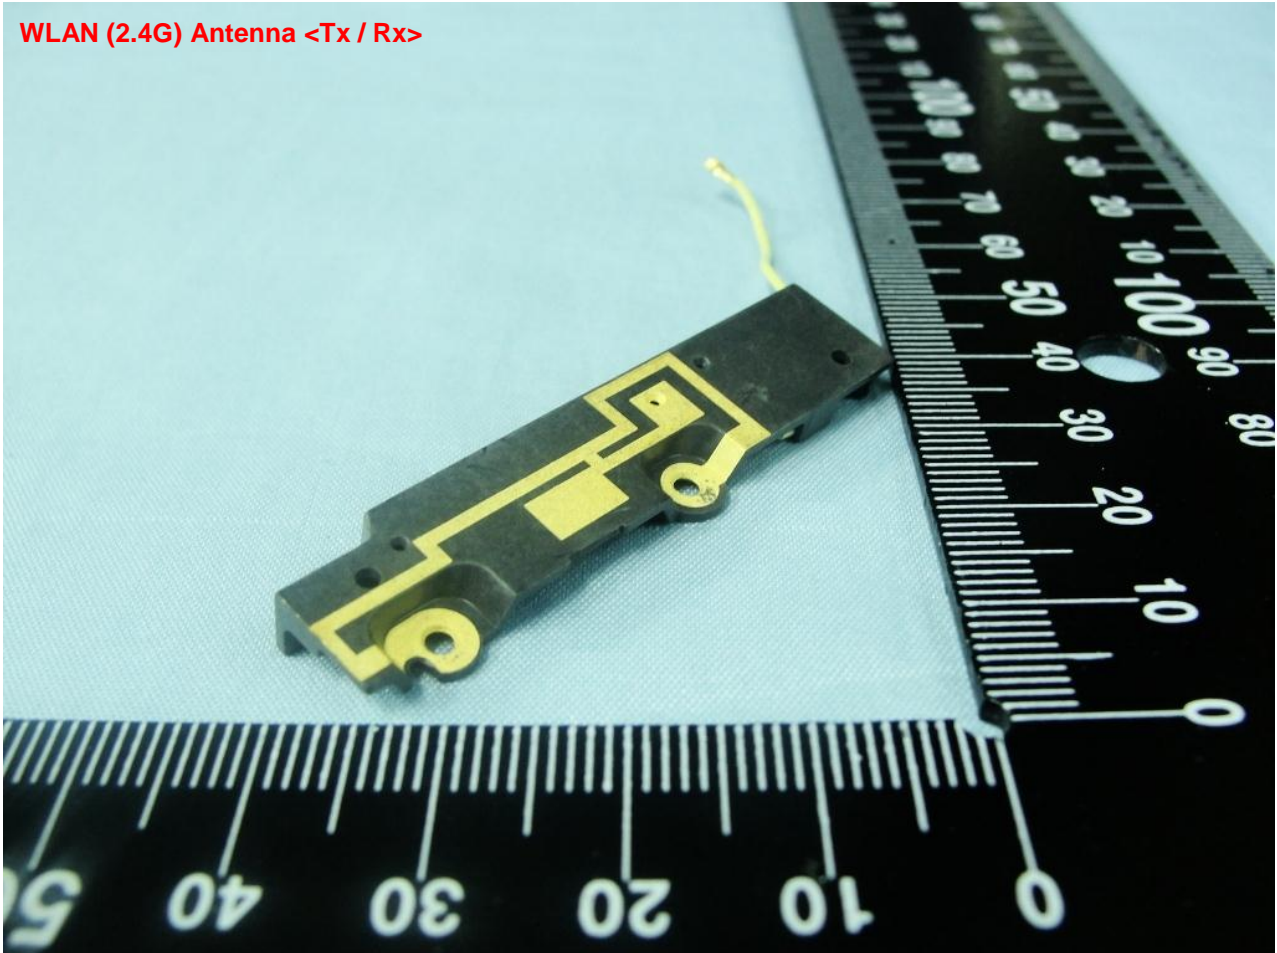

Brand Name: RIM

Model Name: REH51UW

Marketing Name: P150-32*** The stars "*" in model name can be 0 to 9, A to Z or blank, for marking purpose.

WLAN (2.4G) Antenna <Tx / Rx>