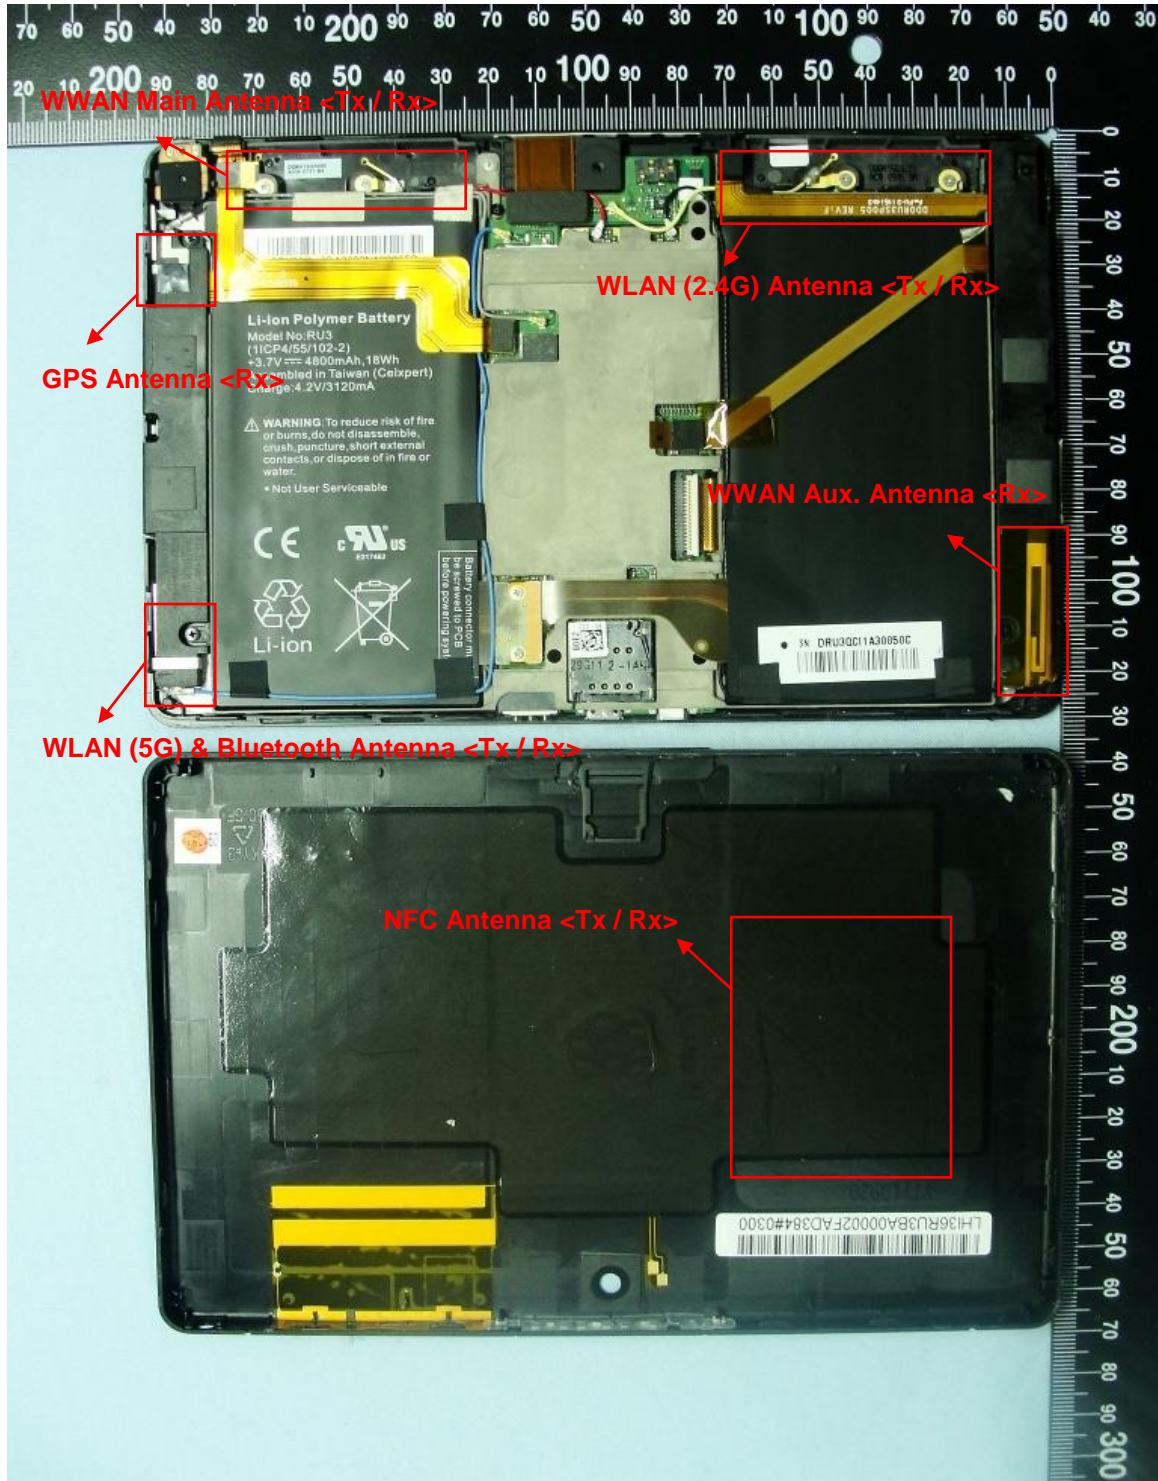

Brand Name: RIM

Model Name: REH51UW

Marketing Name: P150-32*** The stars "*" in model name can be 0 to 9, A to Z or blank, for marking purpose.