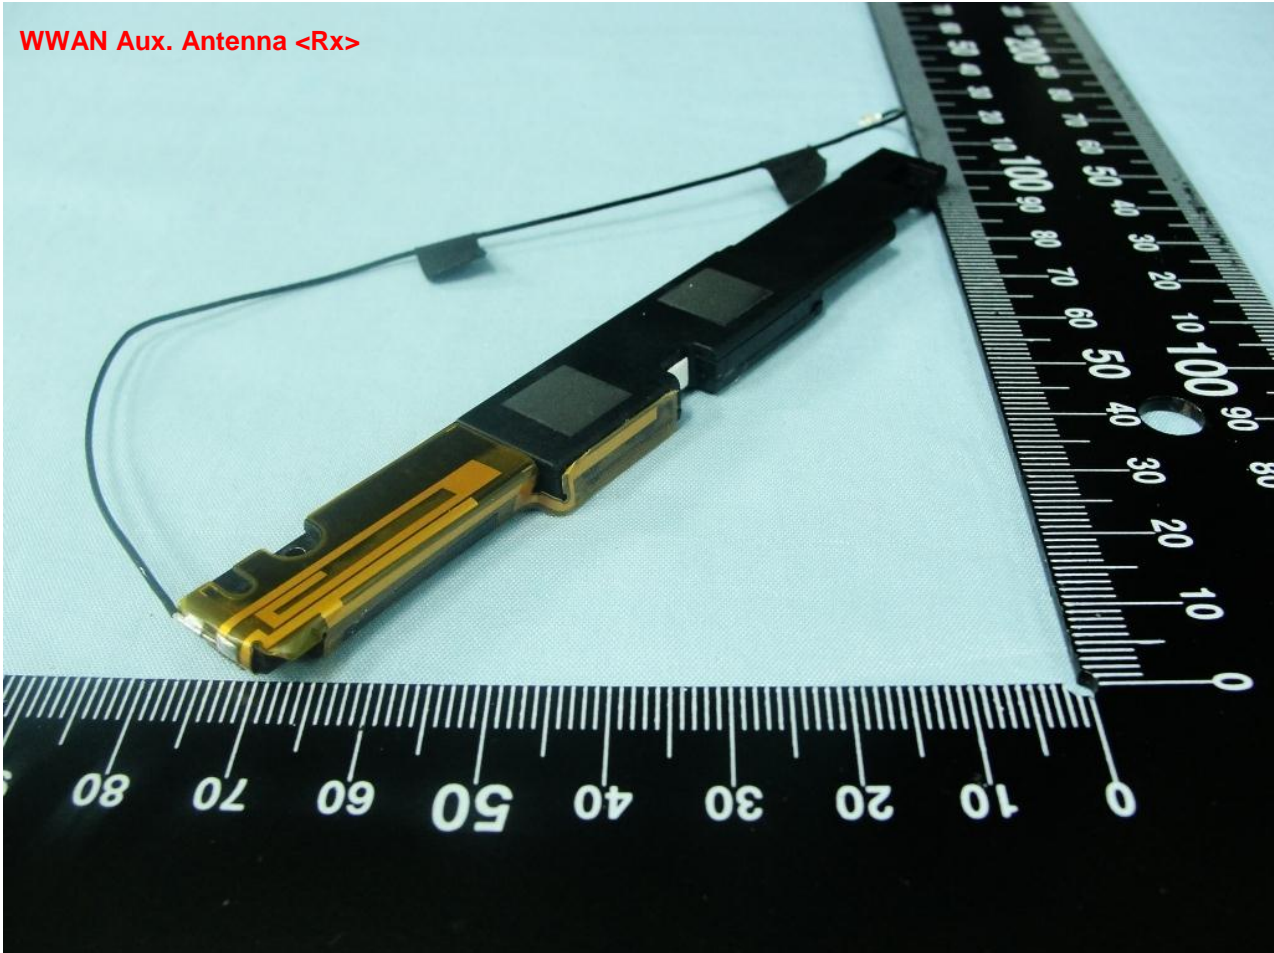

Brand Name: RIM

Model Name: REH51UW

Marketing Name: P150-32*** The stars "*" in model name can be 0 to 9, A to Z or blank, for marking purpose.

WWAN Aux. Antenna <Rx>