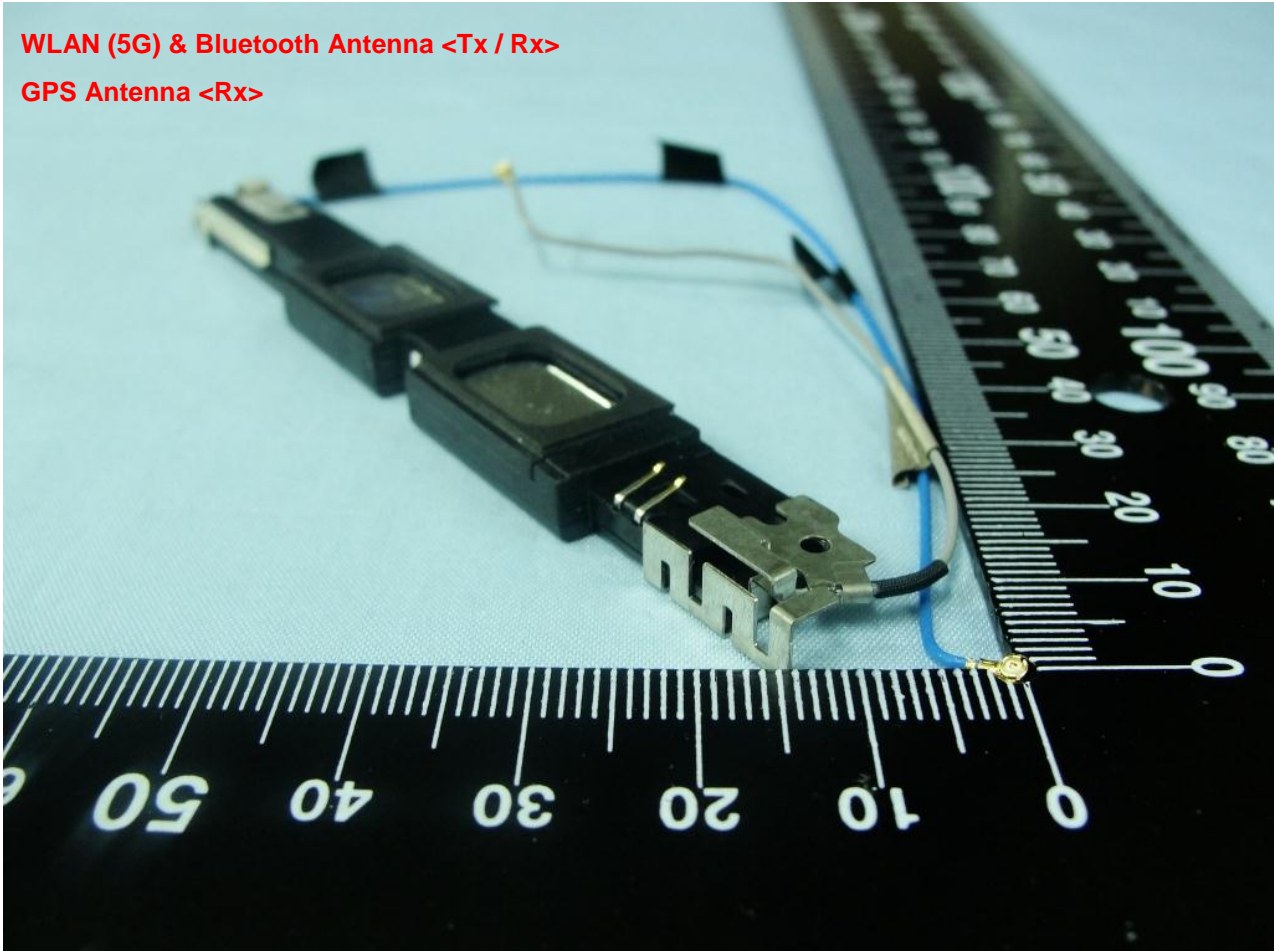

Brand Name: RIM

Model Name: REH51UW

Marketing Name: P150-32*** The stars "*" in model name can be 0 to 9, A to Z or blank, for marking purpose.