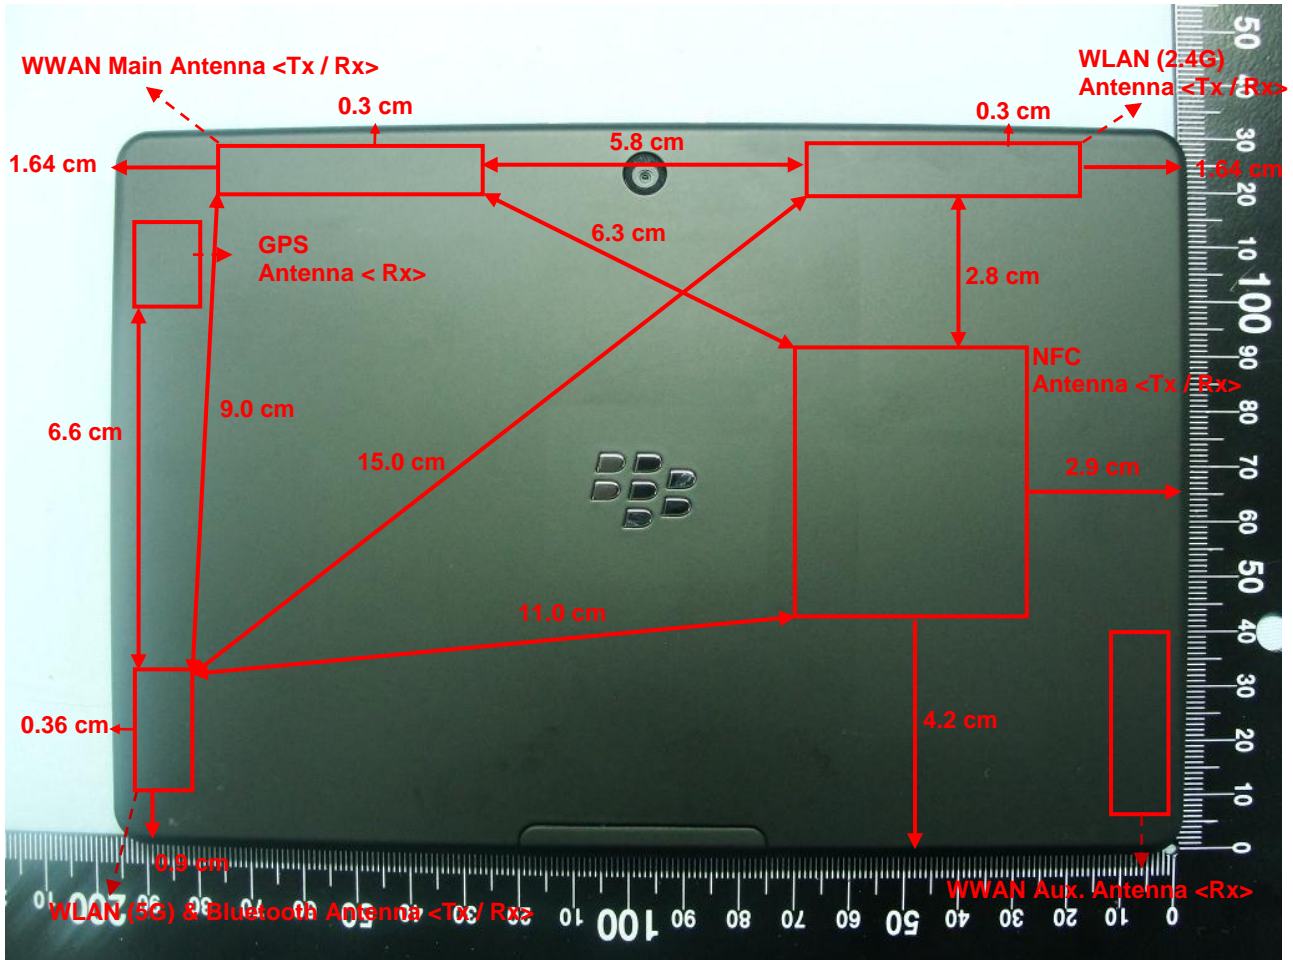

Brand Name: RIM

Model Name: REH51UW

Marketing Name: P150-32*** The stars "*" in model name can be 0 to 9, A to Z or blank, for marking purpose.

Antenna	Length	Width
WLAN (2.4G) Antenna <Tx / Rx>	3.5cm	1.0cm
WLAN (5G) & Bluetooth Antenna <Tx / Rx>	2.3cm	1.0cm
WWAN Aux. Antenna < Rx>	3.4cm	1.1cm
WWAN Main Antenna <Tx / Rx>	5.0cm	0.9cm
GPS Antenna <Rx>	1.5cm	1.2cm
NFC Antenna <Tx / Rx>	5.0cm	4.2cm