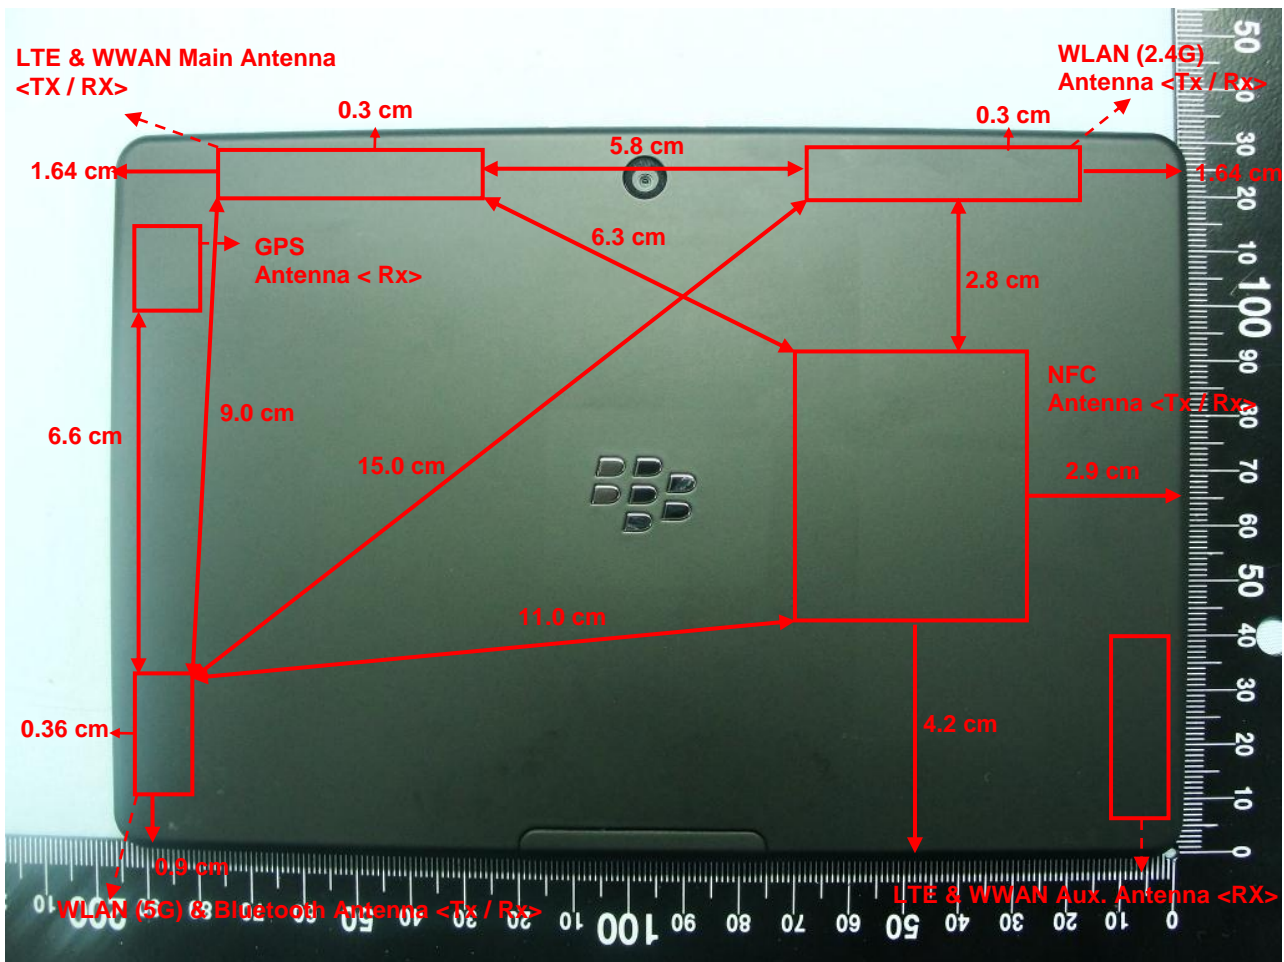

Brand Name: RIM

Model Name: REG51LW

Marketing Name: P150-32*** The stars "*" in model name can be 0 to 9, A to Z or blank, for marking purpose.

Antenna	Length	Width
WLAN (2.4G) Antenna <Tx / Rx>	3.5cm	1.0cm
WLAN (5G) & Bluetooth Antenna <Tx / Rx>	2.3cm	1.0cm
LTE & WWAN Aux. Antenna <Rx>	3.4cm	1.1cm
LTE & WWAN Main Antenna <Tx / Rx>	5.0cm	0.9cm
GPS Antenna <Rx>	1.5cm	1.2cm
NFC Antenna <Tx / Rx>	5.0cm	4.2cm