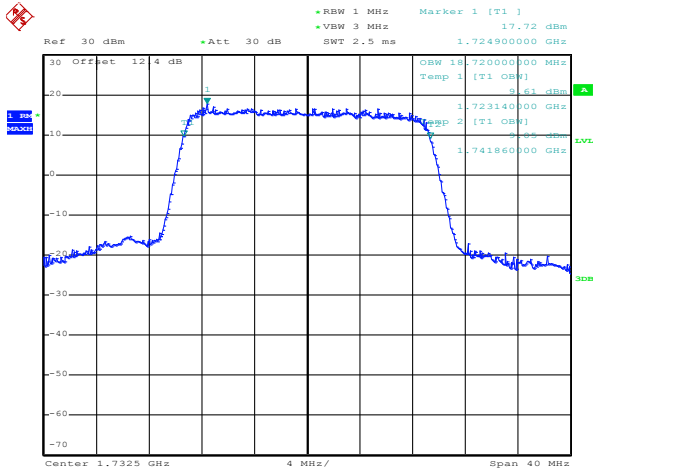

Band 4

Bandwidth 20M

Date: 6.JAN.2012 14:38:58

50RB Size, RB Offset 25, QPSK

Date: 6.JAN.2012 14:39:30

50RB Size, RB Offset 25, 16QAM

Date: 6.JAN.2012 14:40:02

100RB Size, RB Offset 0, QPSK