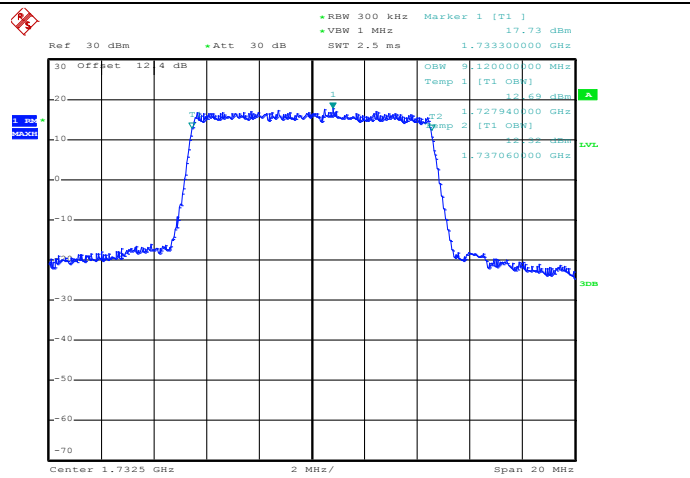

Band 4

Bandwidth 10M

Date: 20.DEC.2011 14:21:54

25RB Size, RB Offset 13, QPSK

Date: 20.DEC.2011 14:21:21

25RB Size, RB Offset 13, 16QAM

Date: 20.DEC.2011 14:17:49

50RB Size, RB Offset 0, QPSK

Date: 20.DEC.2011 14:18:19

50RB Size, RB Offset 0, 16QAM

Band 4

Bandwidth 5M

Date: 21.DEC.2011 01:28:18

1RB Size, RB Offset 0, QPSK

Date: 21.DEC.2011 01:27:56

1RB Size, RB Offset 0, 16QAM