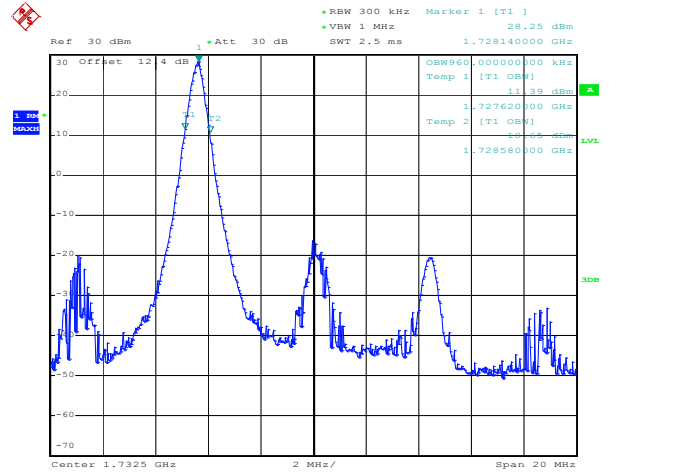

Date: 20.DEC.2011 14:18:59