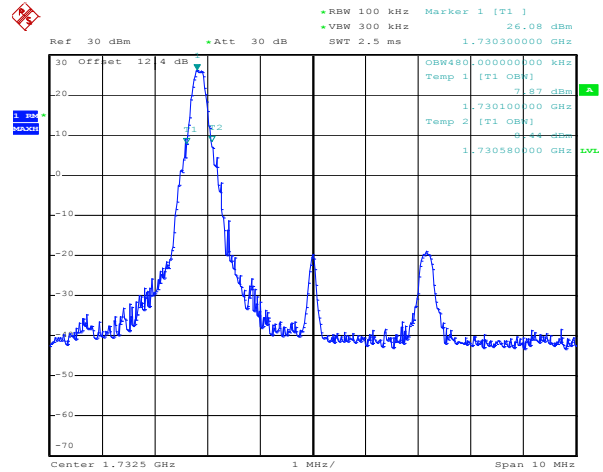

Date: 20.DEC.2011 14:18:19

50RB Size, RB Offset 0, 16QAM

Band 4

Bandwidth 5M

Date: 21.DEC.2011 01:28:18

1RB Size, RB Offset 0, QPSK

Date: 21.DEC.2011 01:27:56

1RB Size, RB Offset 0, 16QAM