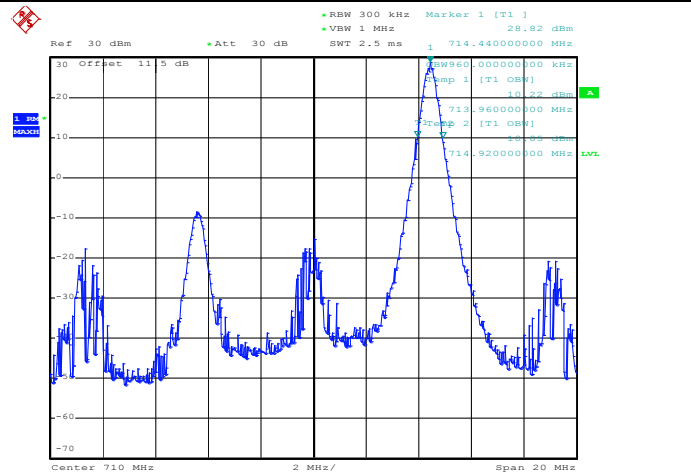

Band 17

Bandwidth 10M

Date: 21.DEC.2011 08:10:33

1RB Size, RB Offset 0, QPSK

Date: 21.DEC.2011 08:10:55

1RB Size, RB Offset 0, 16QAM

Date: 21.DEC.2011 08:11:20

1RB Size, RB Offset 49, QPSK