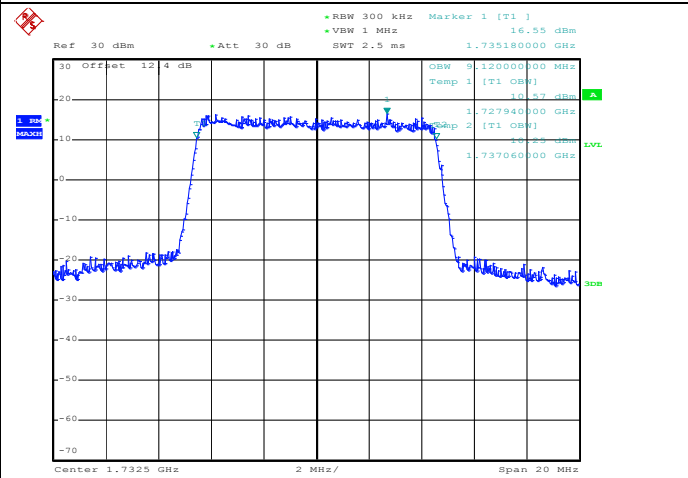

Band 4

Bandwidth 10M

Date: 20.DEC.2011 14:21:54

25RB Size, RB Offset 13, QPSK

Date: 20.DEC.2011 14:21:21

25RB Size, RB Offset 13, 16QAM

Date: 20.DEC.2011 14:17:49

50RB Size, RB Offset 0, QPSK

Date: 20.DEC.2011 14:18:19

50RB Size, RB Offset 0, 16QAM

Band 4

Bandwidth 5M

Date: 21.DEC.2011 01:28:18

1RB Size, RB Offset 0, QPSK

Date: 21.DEC.2011 01:27:56

1RB Size, RB Offset 0, 16QAM