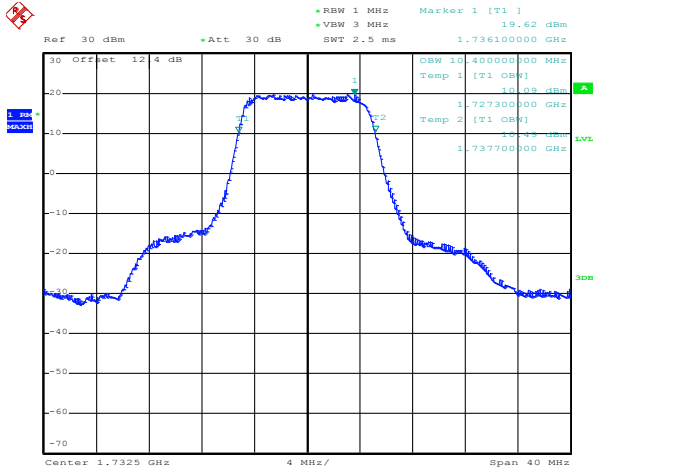

Band 4

Bandwidth 20M

Date: 6.JAN.2012 14:38:58