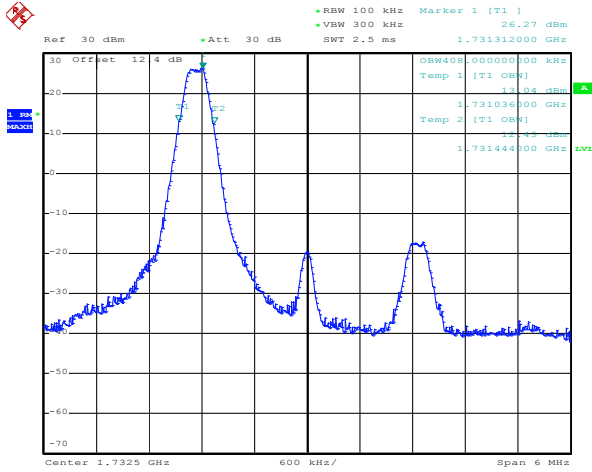

Date: 21.DEC.2011 01:31:23

12RB Size, RB Offset 6, 16QAM

Date: 21.DEC.2011 01:26:14

25RB Size, RB Offset 0, QPSK

Date: 21.DEC.2011 01:27:34

25RB Size, RB Offset 0, 16QAM

Band 4

Bandwidth 3M