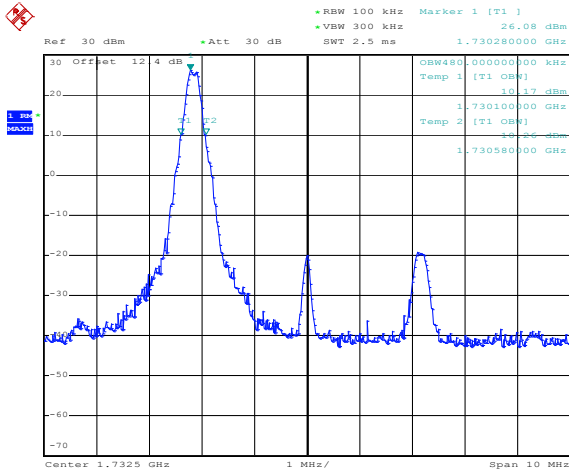

Band 4

Bandwidth 10M

Date: 20.DEC.2011 14:21:54

25RB Size, RB Offset 13, QPSK

Date: 20.DEC.2011 14:21:21

25RB Size, RB Offset 13, 16QAM

Date: 20.DEC.2011 14:17:49

50RB Size, RB Offset 0, QPSK

Date: 20.DEC.2011 14:18:19

50RB Size, RB Offset 0, 16QAM

Band 4

Bandwidth 5M

Date: 21.DEC.2011 01:28:18

1RB Size, RB Offset 0, QPSK

Date: 21.DEC.2011 01:27:56

1RB Size, RB Offset 0, 16QAM