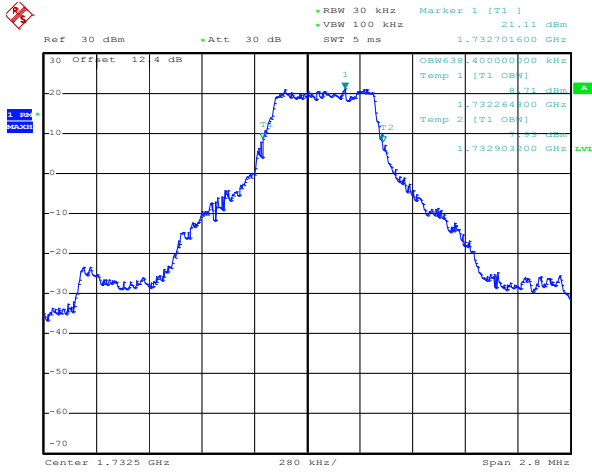

Date: 21.DEC.2011 03:08:17

15RB Size, RB Offset 0, 16QAM

Band 4

Bandwidth 1.4M

Date: 21.DEC.2011 03:36:49

1RB Size, RB Offset 0, QPSK

Date: 21.DEC.2011 03:37:05

1RB Size, RB Offset 0, 16QAM

Date: 21.DEC.2011 03:37:33

1RB Size, RB Offset 5, QPSK

Date: 21.DEC.2011 03:37:56

1RB Size, RB Offset 5, 16QAM

Band 4

Bandwidth 1.4M

Date: 21.DEC.2011 03:38:40

3RB Size, RB Offset 2, QPSK

Date: 21.DEC.2011 03:38:58

3RB Size, RB Offset 2, 16QAM

Date: 21.DEC.2011 03:39:37

6RB Size, RB Offset 0, QPSK

Date: 21.DEC.2011 03:40:03

6RB Size, RB Offset 0, 16QAM