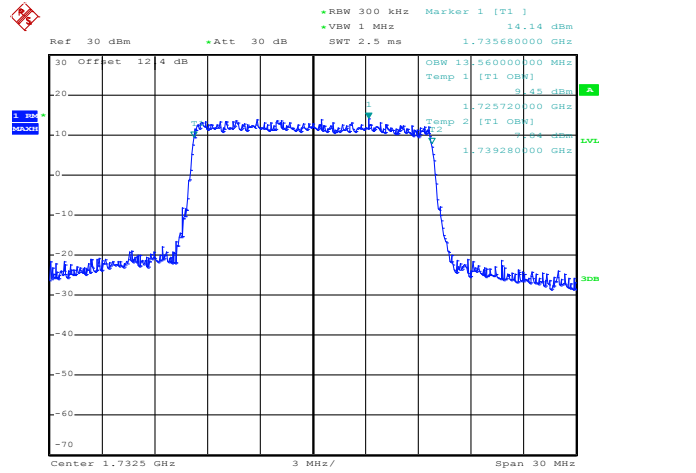

Date: 10.JAN.2012 11:54:24

1RB Size, RB Offset 74, QPSK

Date: 10.JAN.2012 11:54:43

1RB Size, RB Offset 74, 16QAM

Band 4

Bandwidth 15M

Date: 10.JAN.2012 11:55:10

36RB Size, RB Offset 18, QPSK

Date: 10.JAN.2012 11:55:31

36RB Size, RB Offset 18, 16QAM

Date: 10.JAN.2012 11:55:59

75RB Size, RB Offset 0, QPSK

Date: 10.JAN.2012 11:56:16

75RB Size, RB Offset 0, 16QAM

Band 4

Bandwidth 10M