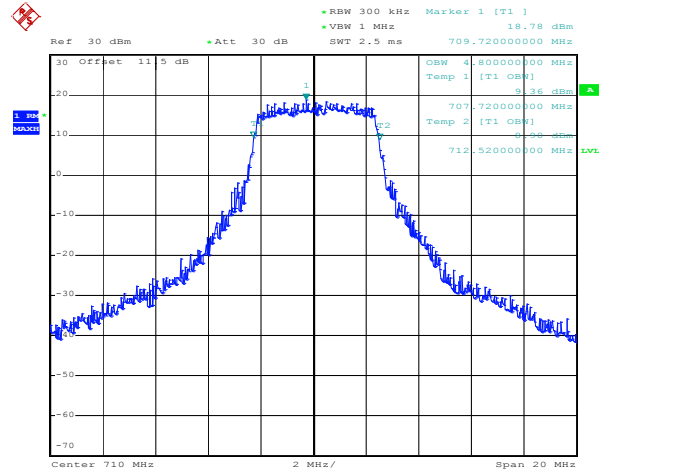

Date: 21.DEC.2011 08:11:38

1RB Size, RB Offset 49, 16QAM

Band 17

Bandwidth 10M

Date: 21.DEC.2011 08:12:06

25RB Size, RB Offset 13, QPSK

Date: 21.DEC.2011 08:12:22

25RB Size, RB Offset 13, 16QAM