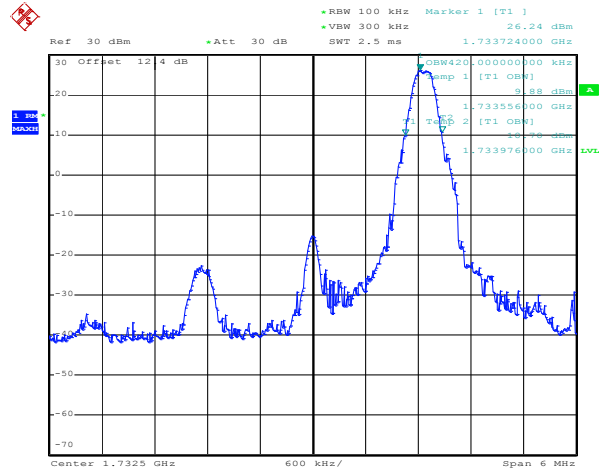

Date: 21.DEC.2011 03:03:18

1RB Size, RB Offset 0, QPSK

Date: 21.DEC.2011 03:04:10

1RB Size, RB Offset 0, 16QAM

Date: 21.DEC.2011 03:05:51

1RB Size, RB Offset 14, QPSK

Date: 21.DEC.2011 03:06:25

1RB Size, RB Offset 14, 16QAM