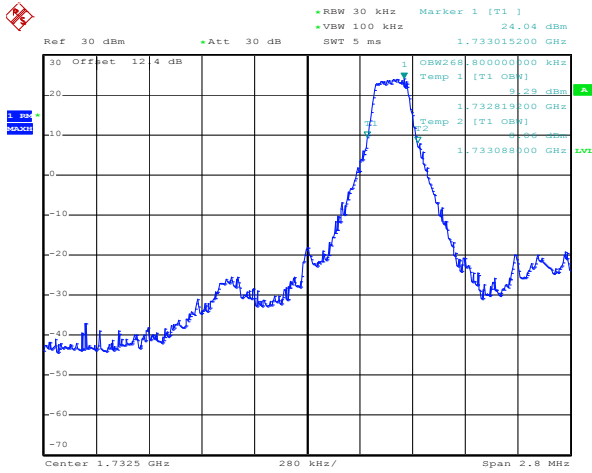

Date: 21.DEC.2011 03:08:17

15RB Size, RB Offset 0, 16QAM

Band 4

Bandwidth 1.4M

Date: 21.DEC.2011 03:36:49

1RB Size, RB Offset 0, QPSK

Date: 21.DEC.2011 03:37:05

1RB Size, RB Offset 0, 16QAM

Date: 21.DEC.2011 03:37:33

1RB Size, RB Offset 5, QPSK

Date: 21.DEC.2011 03:37:56

1RB Size, RB Offset 5, 16QAM

Band 4

Bandwidth 1.4M

Date: 21.DEC.2011 03:38:40

3RB Size, RB Offset 2, QPSK