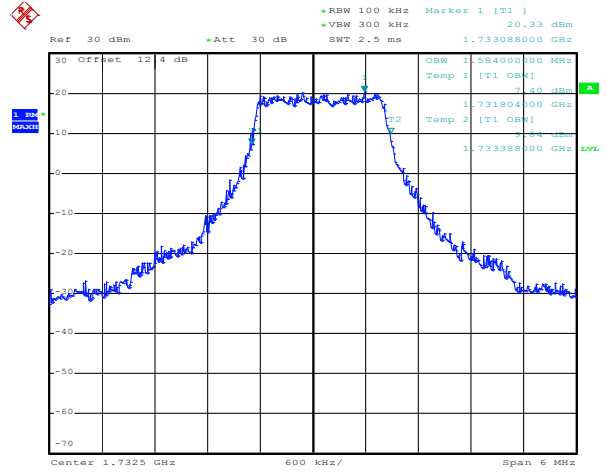

Date: 21.DEC.2011 05:43:23