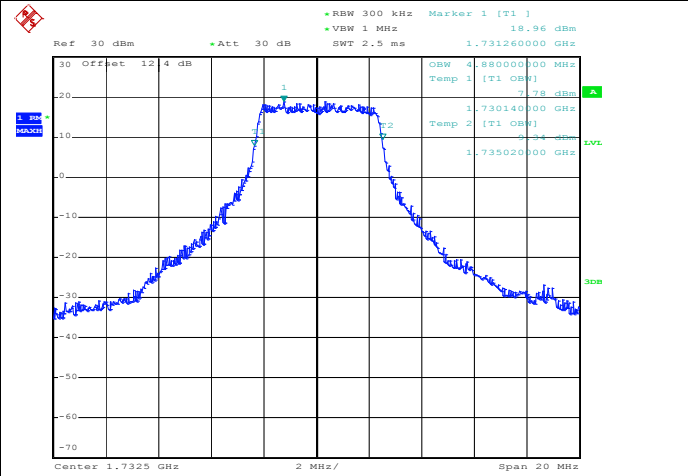

Date: 20.DEC.2011 14:19:30

1RB Size, RB Offset 0, QPSK

Date: 20.DEC.2011 14:18:59

1RB Size, RB Offset 0, 16QAM

Date: 20.DEC.2011 14:20:04

1RB Size, RB Offset 49, QPSK

Date: 20.DEC.2011 14:20:27

1RB Size, RB Offset 49, 16QAM

Band 4

Bandwidth 10M

Date: 20.DEC.2011 14:21:54

25RB Size, RB Offset 13, QPSK

Date: 20.DEC.2011 14:21:21

25RB Size, RB Offset 13, 16QAM

Date: 20.DEC.2011 14:17:49

50RB Size, RB Offset 0, QPSK