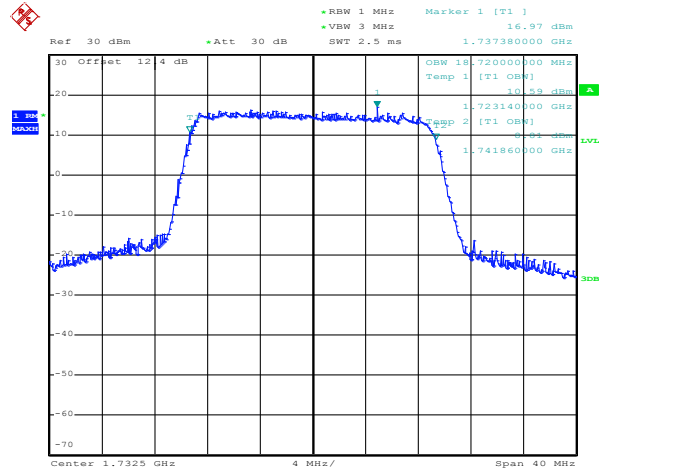

Band 4

Bandwidth 20M

Date: 6.JAN.2012 14:38:58

50RB Size, RB Offset 25, QPSK

Date: 6.JAN.2012 14:39:30

50RB Size, RB Offset 25, 16QAM

Date: 6.JAN.2012 14:40:02

100RB Size, RB Offset 0, QPSK