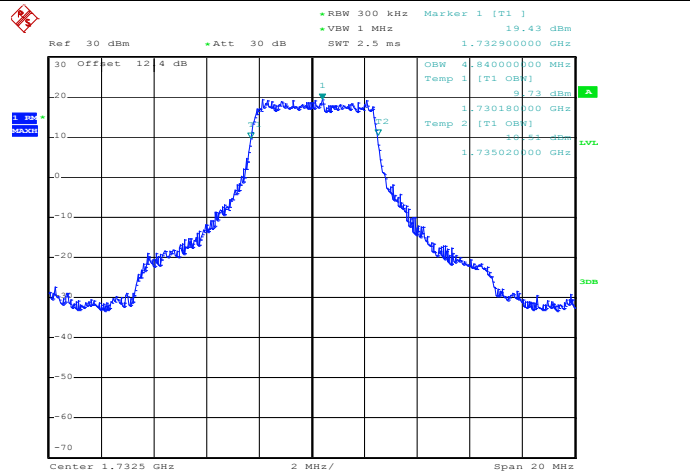

Band 4

Bandwidth 10M

Date: 20.DEC.2011 14:21:54