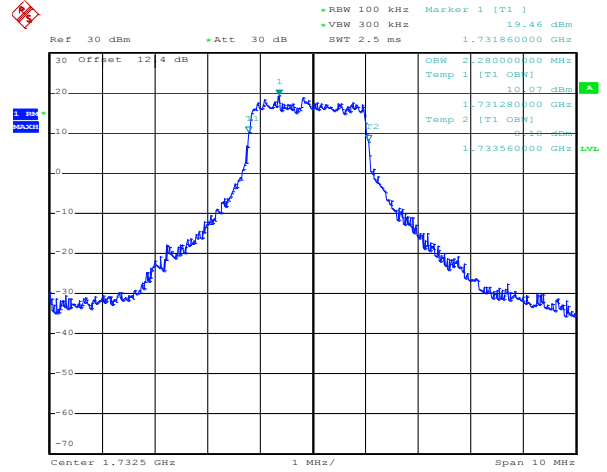

Date: 21.DEC.2011 01:30:14

1RB Size, RB Offset 24, QPSK

Date: 21.DEC.2011 01:29:07

1RB Size, RB Offset 24, 16QAM

Band 4

Bandwidth 5M

Date: 21.DEC.2011 01:30:54

12RB Size, RB Offset 6, QPSK

Date: 21.DEC.2011 01:31:23

12RB Size, RB Offset 6, 16QAM

Date: 21.DEC.2011 01:26:14

25RB Size, RB Offset 0, QPSK

Date: 21.DEC.2011 01:27:34

25RB Size, RB Offset 0, 16QAM

Band 4

Bandwidth 3M