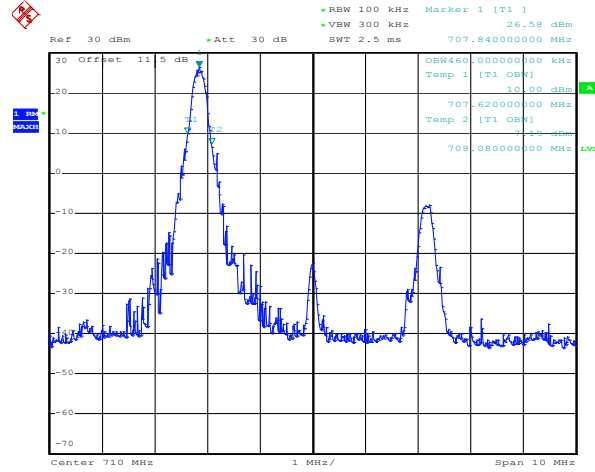

Date: 21.DEC.2011 08:12:56

50RB Size, RB Offset 0, QPSK

Date: 21.DEC.2011 08:13:14

50RB Size, RB Offset 0, 16QAM

Band 17  
Bandwidth 5M

Date: 21.DEC.2011 08:30:21

1RB Size, RB Offset 0, QPSK

Date: 21.DEC.2011 08:30:38