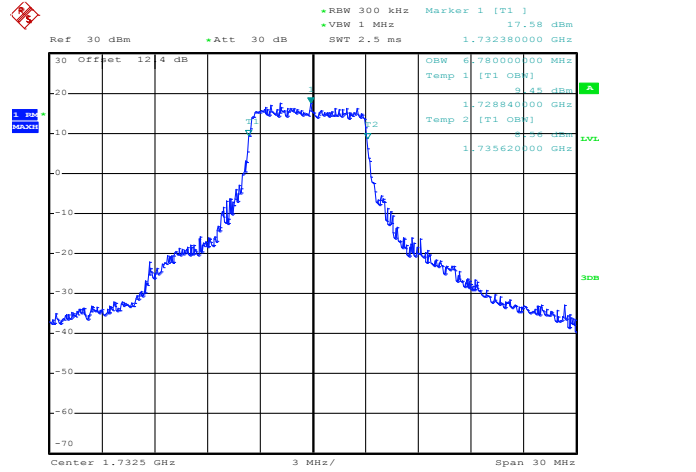

Date: 10.JAN.2012 11:54:24

1RB Size, RB Offset 74, QPSK

Date: 10.JAN.2012 11:54:43

1RB Size, RB Offset 74, 16QAM

Band 4

Bandwidth 15M

Date: 10.JAN.2012 11:55:10

36RB Size, RB Offset 18, QPSK

Date: 10.JAN.2012 11:55:31

36RB Size, RB Offset 18, 16QAM

Date: 10.JAN.2012 11:55:59

75RB Size, RB Offset 0, QPSK

Date: 10.JAN.2012 11:56:16

75RB Size, RB Offset 0, 16QAM

Band 4

Bandwidth 10M