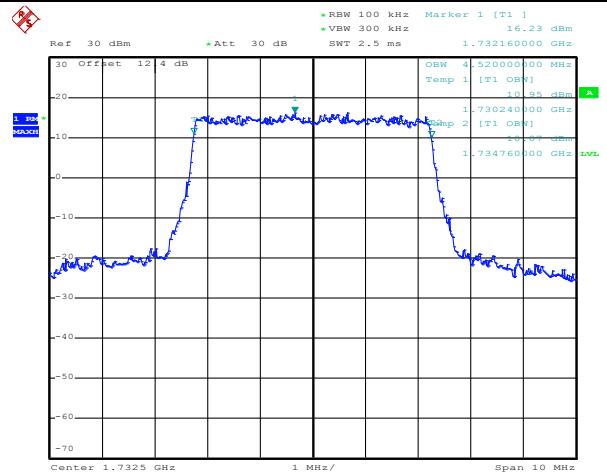

Date: 21.DEC.2011 01:30:14

1RB Size, RB Offset 24, QPSK

Date: 21.DEC.2011 01:29:07

1RB Size, RB Offset 24, 16QAM

Band 4

Bandwidth 5M

Date: 21.DEC.2011 01:30:54

12RB Size, RB Offset 6, QPSK

Date: 21.DEC.2011 01:31:23

12RB Size, RB Offset 6, 16QAM

Date: 21.DEC.2011 01:26:14

25RB Size, RB Offset 0, QPSK

Date: 21.DEC.2011 01:27:34

25RB Size, RB Offset 0, 16QAM

Band 4

Bandwidth 3M