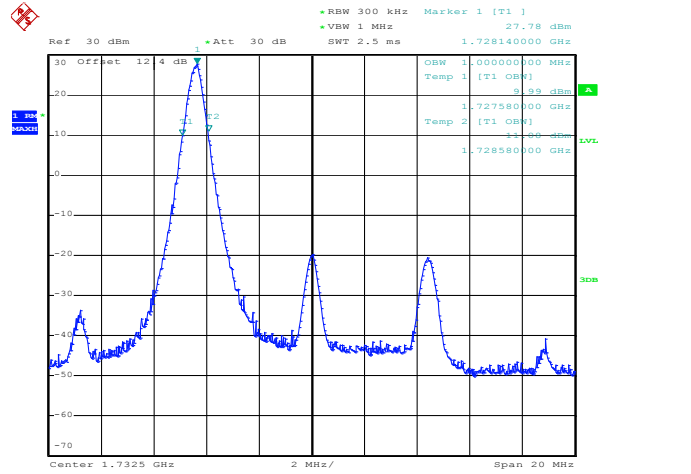

Date: 10.JAN.2012 11:55:31

36RB Size, RB Offset 18, 16QAM

Date: 10.JAN.2012 11:55:59

75RB Size, RB Offset 0, QPSK

Date: 10.JAN.2012 11:56:16

75RB Size, RB Offset 0, 16QAM

Band 4

Bandwidth 10M