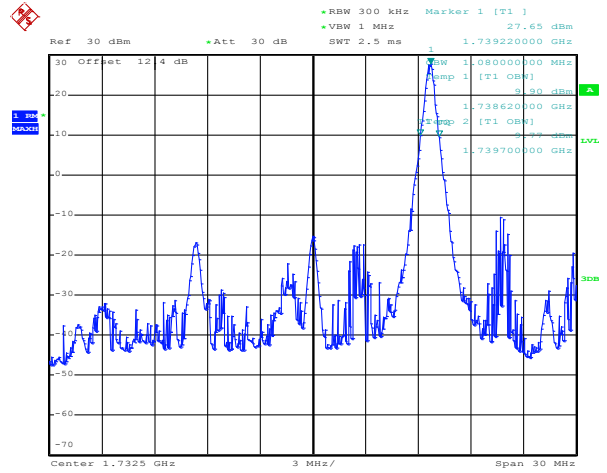

1RB Size, RB Offset 0, 16QAM

Date: 10.JAN.2012 11:54:43

1RB Size, RB Offset 74, 16QAM