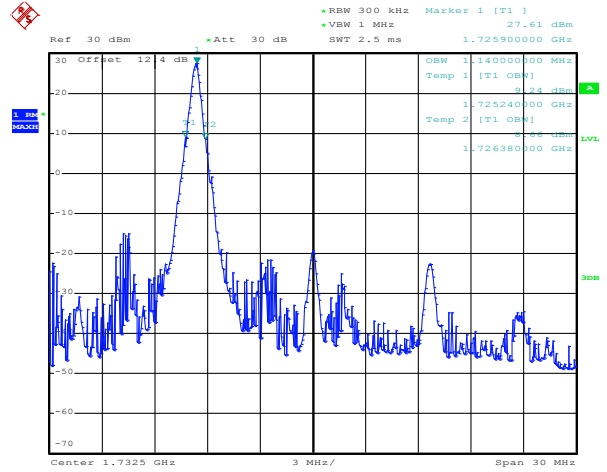

Date: 6.JAN.2012 14:40:24

100RB Size, RB Offset 0, 16QAM

Band 4

Bandwidth 15M

Date: 10.JAN.2012 11:53:43

1RB Size, RB Offset 0, QPSK

Date: 10.JAN.2012 11:54:03

1RB Size, RB Offset 0, 16QAM