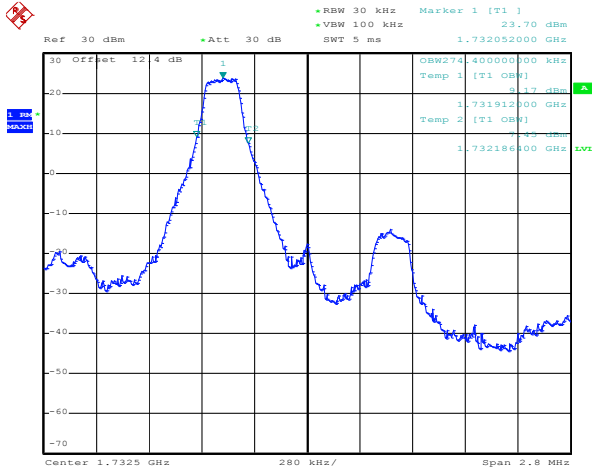

Band 4

Bandwidth 3M

Date: 21.DEC.2011 05:42:57

8RB Size, RB Offset 4, QPSK

Date: 21.DEC.2011 05:43:23

8RB Size, RB Offset 4, 16QAM

Date: 21.DEC.2011 03:07:30

15RB Size, RB Offset 0, QPSK

Date: 21.DEC.2011 03:08:17

15RB Size, RB Offset 0, 16QAM

Band 4

Bandwidth 1.4M

Date: 21.DEC.2011 03:36:49

1RB Size, RB Offset 0, QPSK

Date: 21.DEC.2011 03:37:05

1RB Size, RB Offset 0, 16QAM

Date: 21.DEC.2011 03:37:33

1RB Size, RB Offset 5, QPSK

Date: 21.DEC.2011 03:37:56

1RB Size, RB Offset 5, 16QAM

Band 4

Bandwidth 1.4M

Date: 21.DEC.2011 03:38:40

3RB Size, RB Offset 2, QPSK