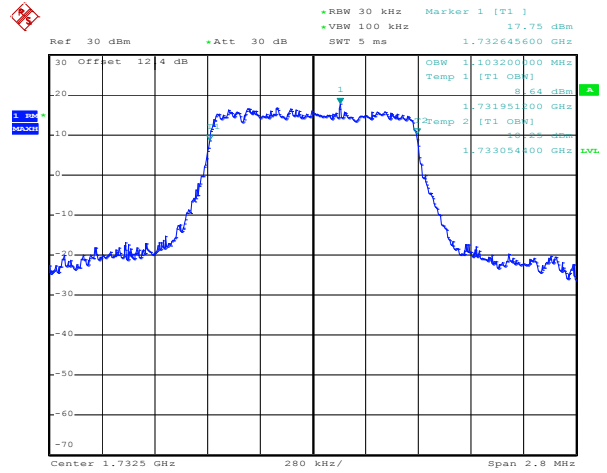

Date: 21.DEC.2011 03:08:17

15RB Size, RB Offset 0, 16QAM

Band 4

Bandwidth 1.4M

Date: 21.DEC.2011 03:36:49

1RB Size, RB Offset 0, QPSK

Date: 21.DEC.2011 03:37:05

1RB Size, RB Offset 0, 16QAM

Date: 21.DEC.2011 03:37:33

1RB Size, RB Offset 5, QPSK

Date: 21.DEC.2011 03:37:56

1RB Size, RB Offset 5, 16QAM

Band 4

Bandwidth 1.4M

Date: 21.DEC.2011 03:38:40

3RB Size, RB Offset 2, QPSK

Date: 21.DEC.2011 03:38:58

3RB Size, RB Offset 2, 16QAM

Date: 21.DEC.2011 03:39:37

6RB Size, RB Offset 0, QPSK

Date: 21.DEC.2011 03:40:03

6RB Size, RB Offset 0, 16QAM