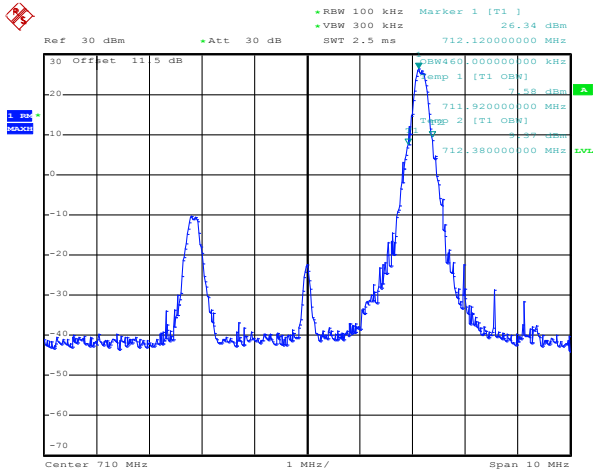

1RB Size, RB Offset 0, QPSK

Date: 21.DEC.2011 08:31:01

1RB Size, RB Offset 24, QPSK