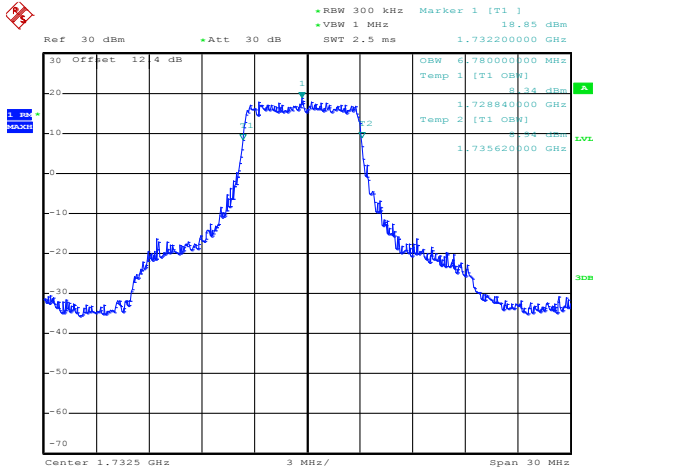

Date: 10.JAN.2012 11:54:24

1RB Size, RB Offset 74, QPSK

Date: 10.JAN.2012 11:54:43

1RB Size, RB Offset 74, 16QAM

Band 4

Bandwidth 15M

Date: 10.JAN.2012 11:55:10

36RB Size, RB Offset 18, QPSK