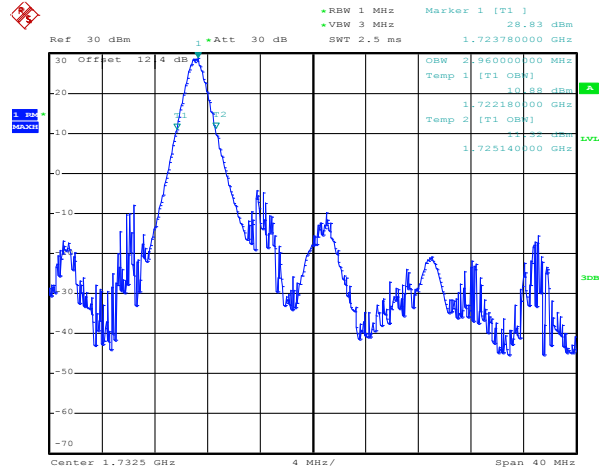

Date: 6.JAN.2012 14:24:30