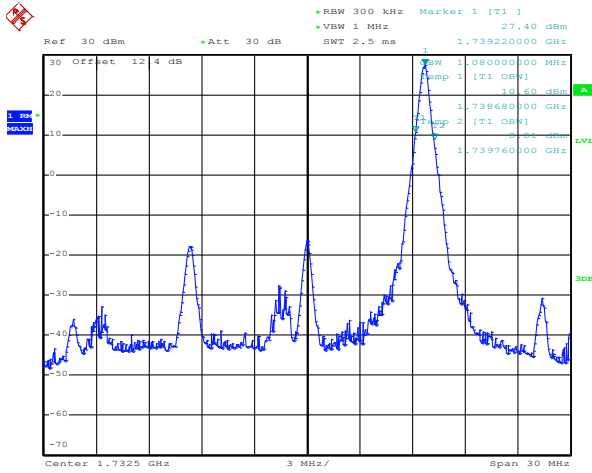

Date: 6.JAN.2012 14:40:24

100RB Size, RB Offset 0, 16QAM

Band 4

Bandwidth 15M

Date: 10.JAN.2012 11:53:43

1RB Size, RB Offset 0, QPSK

Date: 10.JAN.2012 11:54:03

1RB Size, RB Offset 0, 16QAM