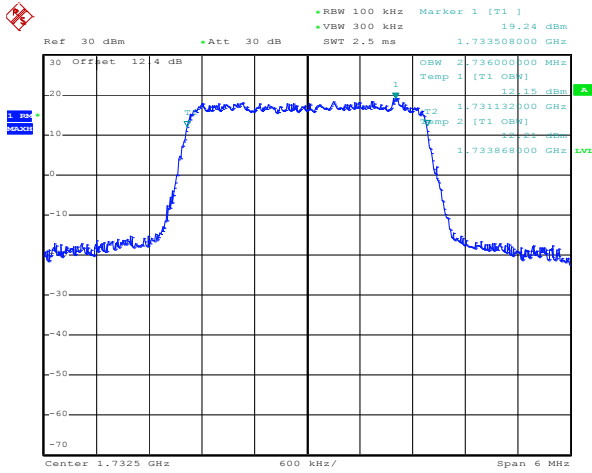

Band 4

Bandwidth 3M

Date: 21.DEC.2011 05:42:57

8RB Size, RB Offset 4, QPSK

Date: 21.DEC.2011 05:43:23

8RB Size, RB Offset 4, 16QAM

Date: 21.DEC.2011 03:07:30

15RB Size, RB Offset 0, QPSK

Date: 21.DEC.2011 03:08:17

15RB Size, RB Offset 0, 16QAM

Band 4

Bandwidth 1.4M

Date: 21.DEC.2011 03:36:49

1RB Size, RB Offset 0, QPSK

Date: 21.DEC.2011 03:37:05

1RB Size, RB Offset 0, 16QAM