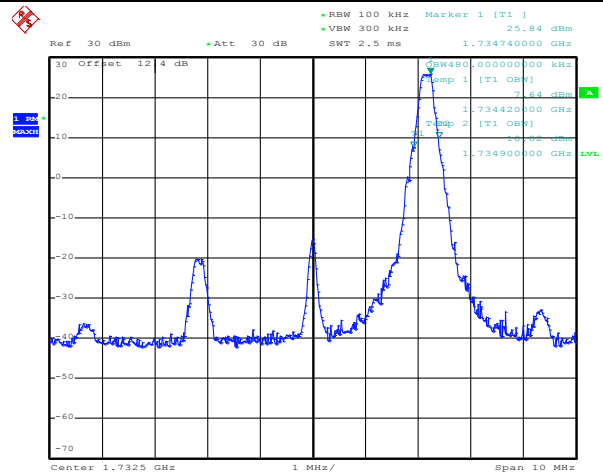

1RB Size, RB Offset 0, 16QAM

Date: 21.DEC.2011 01:29:07

1RB Size, RB Offset 24, 16QAM