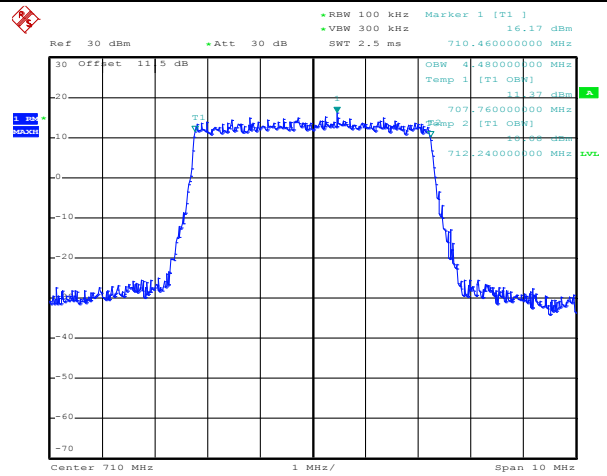

12RB Size, RB Offset 6, 16QAM

Date: 21.DEC.2011 08:33:00

25RB Size, RB Offset 0, 16QAM