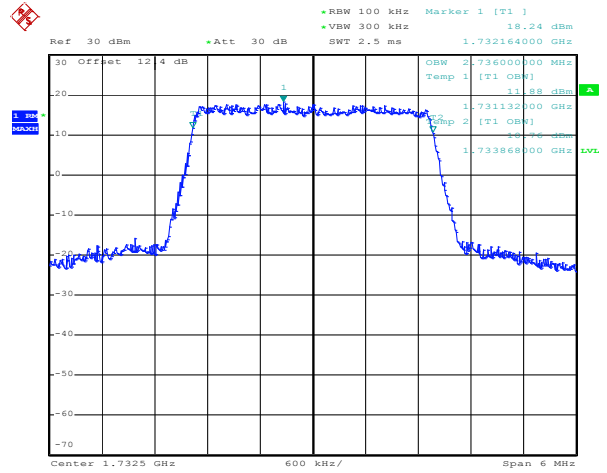

Band 4

Bandwidth 3M

Date: 21.DEC.2011 05:42:57

8RB Size, RB Offset 4, QPSK

Date: 21.DEC.2011 05:43:23

8RB Size, RB Offset 4, 16QAM

Date: 21.DEC.2011 03:07:30

15RB Size, RB Offset 0, QPSK

Date: 21.DEC.2011 03:08:17

15RB Size, RB Offset 0, 16QAM

Band 4

Bandwidth 1.4M

Date: 21.DEC.2011 03:36:49

1RB Size, RB Offset 0, QPSK

Date: 21.DEC.2011 03:37:05

1RB Size, RB Offset 0, 16QAM