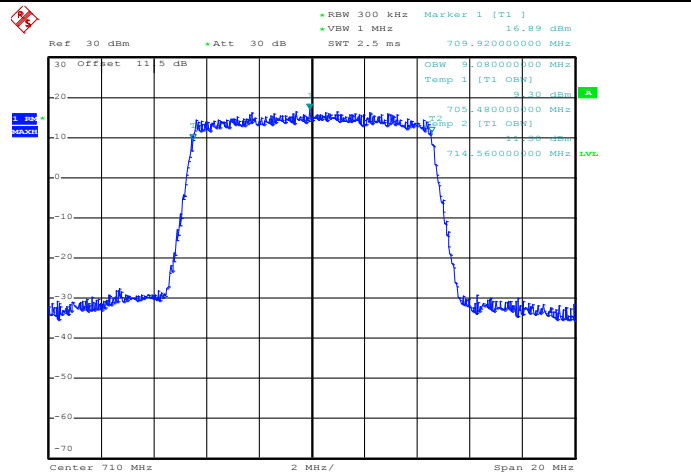

Date: 21.DEC.2011 08:11:38

1RB Size, RB Offset 49, 16QAM

Band 17

Bandwidth 10M

Date: 21.DEC.2011 08:12:06

25RB Size, RB Offset 13, QPSK

Date: 21.DEC.2011 08:12:22

25RB Size, RB Offset 13, 16QAM