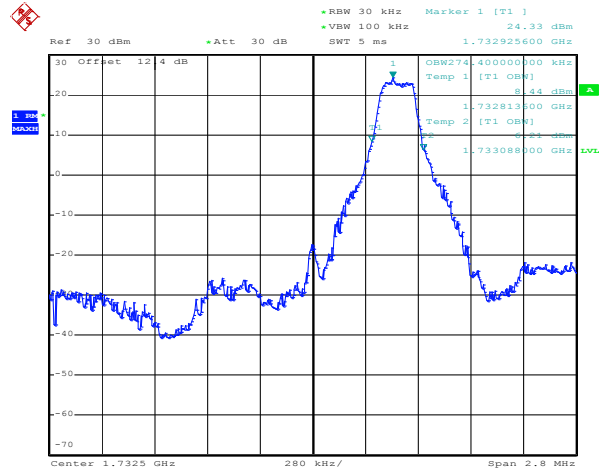

Band 4

Bandwidth 3M

Date: 21.DEC.2011 05:42:57

8RB Size, RB Offset 4, QPSK

Date: 21.DEC.2011 05:43:23

8RB Size, RB Offset 4, 16QAM

Date: 21.DEC.2011 03:07:30

15RB Size, RB Offset 0, QPSK

Date: 21.DEC.2011 03:08:17

15RB Size, RB Offset 0, 16QAM

Band 4

Bandwidth 1.4M

Date: 21.DEC.2011 03:36:49

1RB Size, RB Offset 0, QPSK

Date: 21.DEC.2011 03:37:05

1RB Size, RB Offset 0, 16QAM

Date: 21.DEC.2011 03:37:33

1RB Size, RB Offset 5, QPSK

Date: 21.DEC.2011 03:37:56

1RB Size, RB Offset 5, 16QAM

Band 4

Bandwidth 1.4M

Date: 21.DEC.2011 03:38:40

3RB Size, RB Offset 2, QPSK