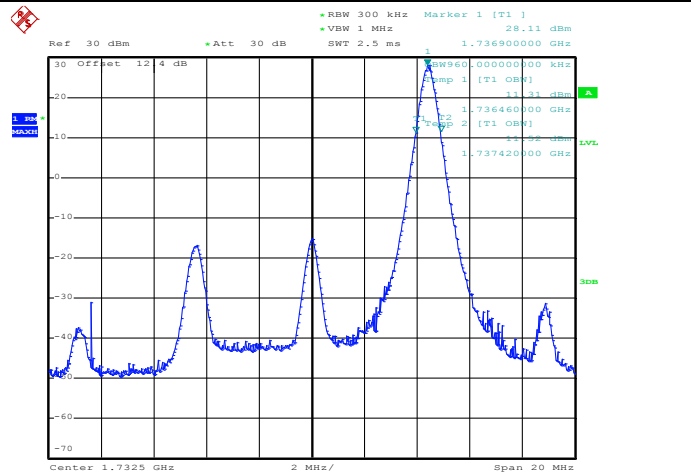

1RB Size, RB Offset 0, QPSK

Date: 20.DEC.2011 14:20:04

1RB Size, RB Offset 49, QPSK