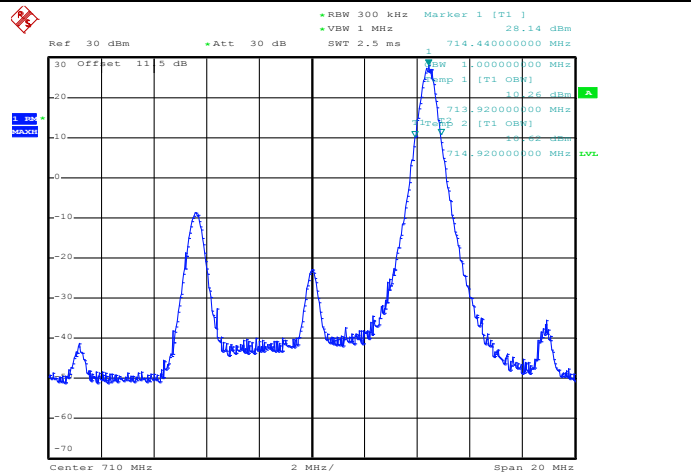

Band 17

Bandwidth 10M

Date: 21.DEC.2011 08:10:33

1RB Size, RB Offset 0, QPSK

Date: 21.DEC.2011 08:10:55

1RB Size, RB Offset 0, 16QAM

Date: 21.DEC.2011 08:11:20

1RB Size, RB Offset 49, QPSK