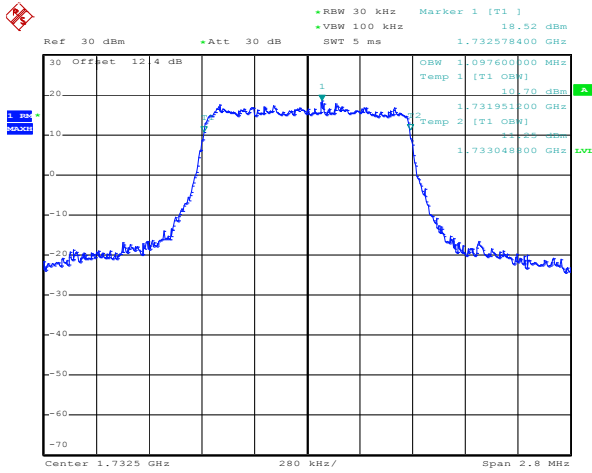

Date: 21.DEC.2011 03:08:17

15RB Size, RB Offset 0, 16QAM

Band 4

Bandwidth 1.4M

Date: 21.DEC.2011 03:36:49

1RB Size, RB Offset 0, QPSK

Date: 21.DEC.2011 03:37:05

1RB Size, RB Offset 0, 16QAM

Date: 21.DEC.2011 03:37:33

1RB Size, RB Offset 5, QPSK

Date: 21.DEC.2011 03:37:56

1RB Size, RB Offset 5, 16QAM

Band 4

Bandwidth 1.4M

Date: 21.DEC.2011 03:38:40

3RB Size, RB Offset 2, QPSK

Date: 21.DEC.2011 03:38:58

3RB Size, RB Offset 2, 16QAM

Date: 21.DEC.2011 03:39:37

6RB Size, RB Offset 0, QPSK

Date: 21.DEC.2011 03:40:03

6RB Size, RB Offset 0, 16QAM