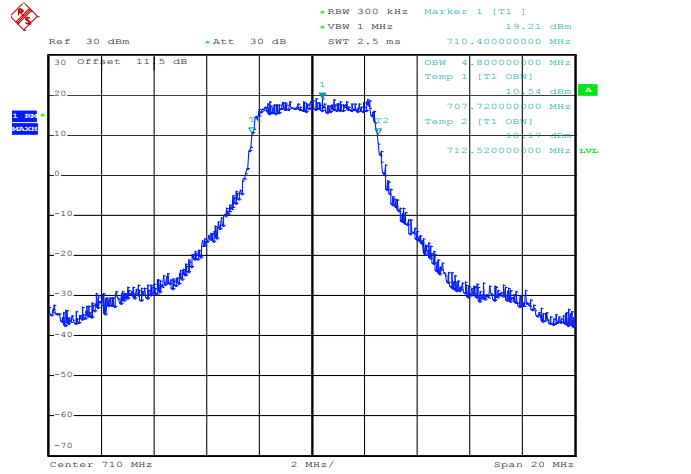

Band 17

Bandwidth 10M

Date: 21.DEC.2011 08:12:06