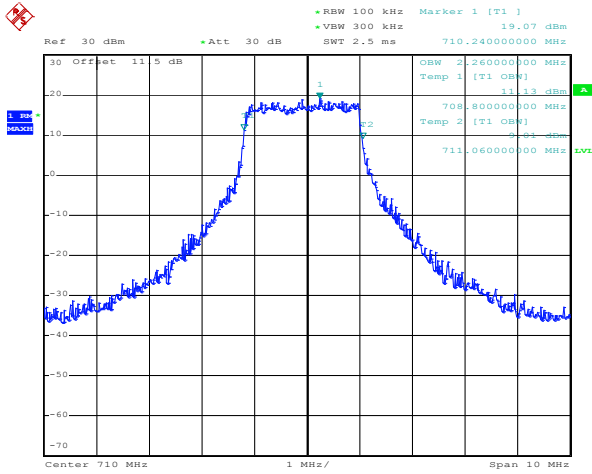

1RB Size, RB Offset 0, 16QAM

Date: 21.DEC.2011 08:31:01

1RB Size, RB Offset 24, QPSK

Date: 21.DEC.2011 08:31:16

1RB Size, RB Offset 24, 16QAM

Band 17  
Bandwidth 5M

Date: 21.DEC.2011 08:31:51

12RB Size, RB Offset 6, QPSK