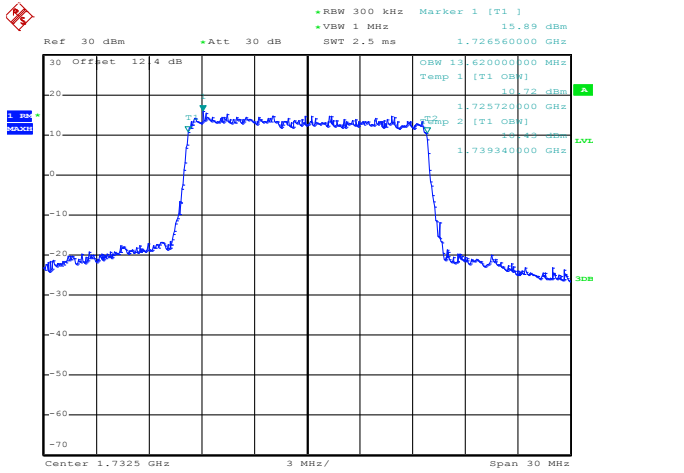

Date: 10.JAN.2012 11:54:24

1RB Size, RB Offset 74, QPSK

Date: 10.JAN.2012 11:54:43

1RB Size, RB Offset 74, 16QAM

Band 4

Bandwidth 15M

Date: 10.JAN.2012 11:55:10

36RB Size, RB Offset 18, QPSK

Date: 10.JAN.2012 11:55:31

36RB Size, RB Offset 18, 16QAM

Date: 10.JAN.2012 11:55:59

75RB Size, RB Offset 0, QPSK

Date: 10.JAN.2012 11:56:16

75RB Size, RB Offset 0, 16QAM

Band 4

Bandwidth 10M