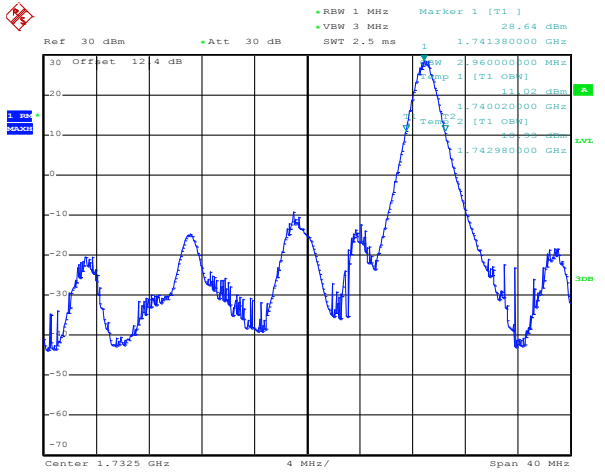

1RB Size, RB Offset 0, QPSK

Date: 6.JAN.2012 14:24:56

1RB Size, RB Offset 99, QPSK