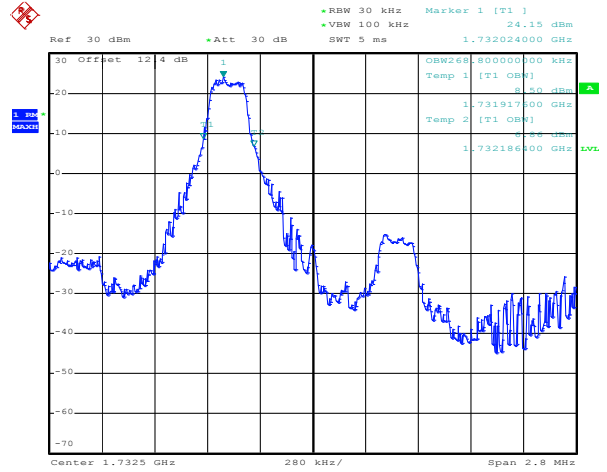

Band 4

Bandwidth 3M

Date: 21.DEC.2011 05:42:57

8RB Size, RB Offset 4, QPSK

Date: 21.DEC.2011 05:43:23

8RB Size, RB Offset 4, 16QAM

Date: 21.DEC.2011 03:07:30

15RB Size, RB Offset 0, QPSK

Date: 21.DEC.2011 03:08:17

15RB Size, RB Offset 0, 16QAM

Band 4

Bandwidth 1.4M

Date: 21.DEC.2011 03:36:49

1RB Size, RB Offset 0, QPSK

Date: 21.DEC.2011 03:37:05

1RB Size, RB Offset 0, 16QAM

Date: 21.DEC.2011 03:37:33

1RB Size, RB Offset 5, QPSK

Date: 21.DEC.2011 03:37:56

1RB Size, RB Offset 5, 16QAM

Band 4

Bandwidth 1.4M

Date: 21.DEC.2011 03:38:40

3RB Size, RB Offset 2, QPSK