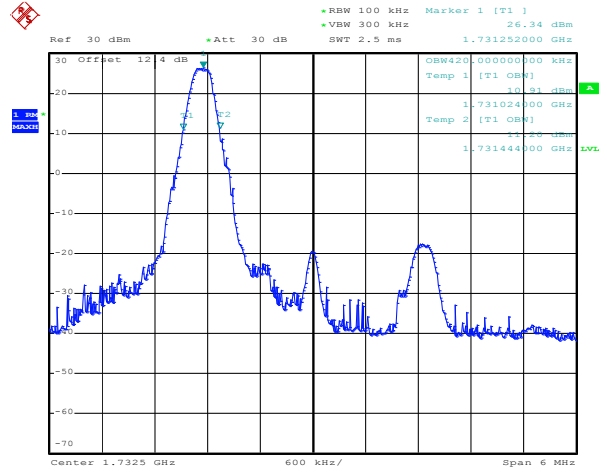

Date: 21.DEC.2011 03:04:10