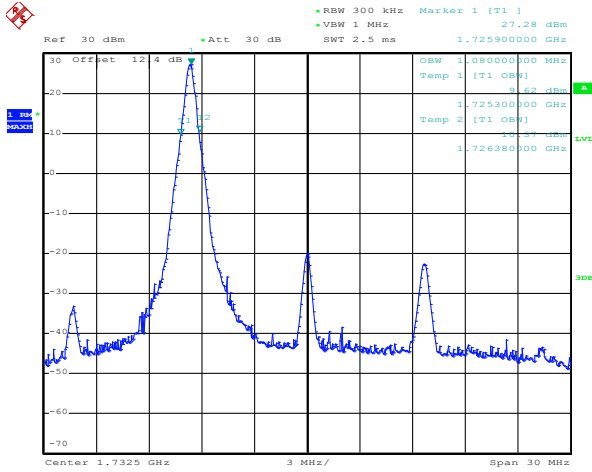

Date: 6.JAN.2012 14:40:24

100RB Size, RB Offset 0, 16QAM

Band 4

Bandwidth 15M

Date: 10.JAN.2012 11:53:43

1RB Size, RB Offset 0, QPSK

Date: 10.JAN.2012 11:54:03

1RB Size, RB Offset 0, 16QAM