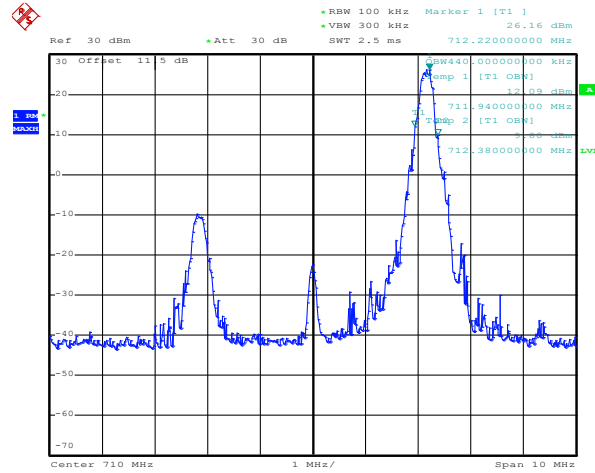

1RB Size, RB Offset 0, 16QAM

Date: 21.DEC.2011 08:31:16

1RB Size, RB Offset 24, 16QAM