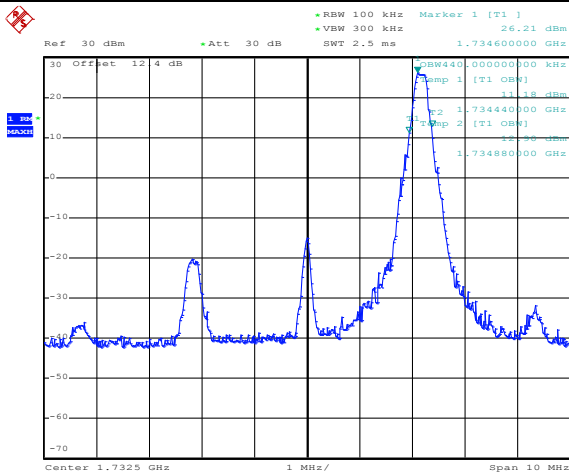

Date: 20.DEC.2011 14:18:19

50RB Size, RB Offset 0, 16QAM

Band 4

Bandwidth 5M

Date: 21.DEC.2011 01:28:18

1RB Size, RB Offset 0, QPSK

Date: 21.DEC.2011 01:27:56

1RB Size, RB Offset 0, 16QAM