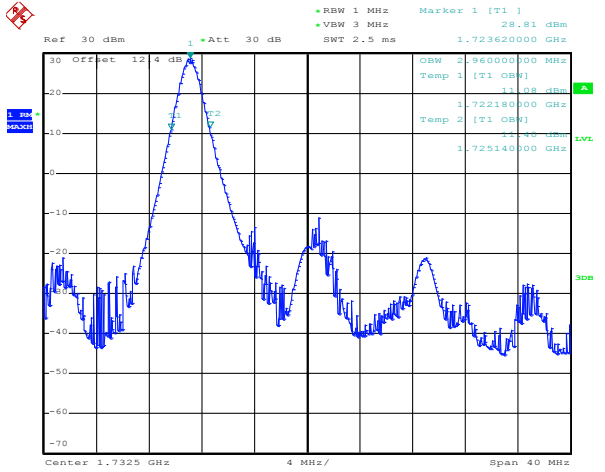

Date: 21.DEC.2011 08:32:07

12RB Size, RB Offset 6, 16QAM

Date: 21.DEC.2011 08:32:46

25RB Size, RB Offset 0, QPSK

Date: 21.DEC.2011 08:33:00

25RB Size, RB Offset 0, 16QAM

Band 4

Bandwidth 20M