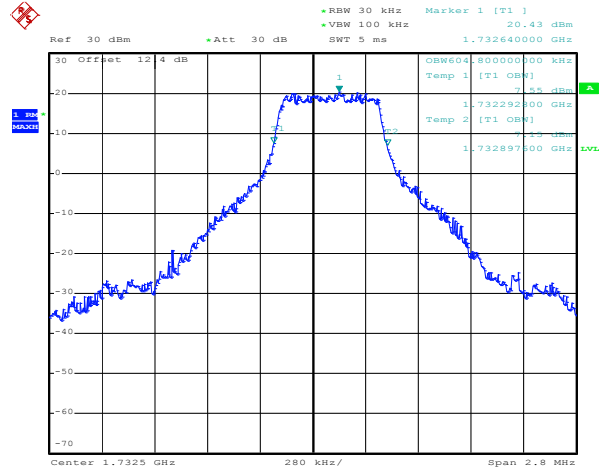

Date: 21.DEC.2011 03:08:17

15RB Size, RB Offset 0, 16QAM

Band 4

Bandwidth 1.4M

Date: 21.DEC.2011 03:36:49

1RB Size, RB Offset 0, QPSK

Date: 21.DEC.2011 03:37:05

1RB Size, RB Offset 0, 16QAM

Date: 21.DEC.2011 03:37:33

1RB Size, RB Offset 5, QPSK

Date: 21.DEC.2011 03:37:56

1RB Size, RB Offset 5, 16QAM

Band 4

Bandwidth 1.4M

Date: 21.DEC.2011 03:38:40

3RB Size, RB Offset 2, QPSK

Date: 21.DEC.2011 03:38:58

3RB Size, RB Offset 2, 16QAM

Date: 21.DEC.2011 03:39:37

6RB Size, RB Offset 0, QPSK

Date: 21.DEC.2011 03:40:03

6RB Size, RB Offset 0, 16QAM