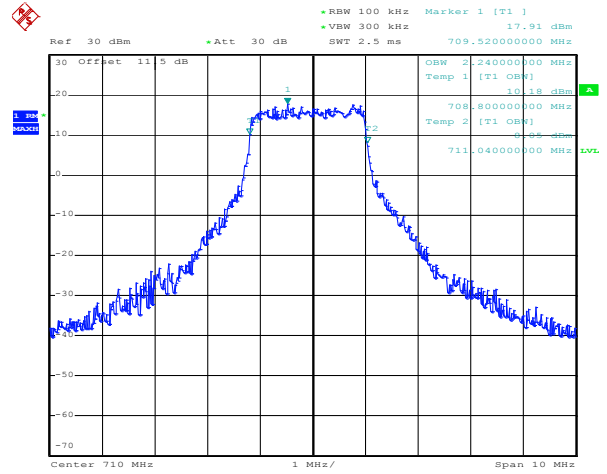

1RB Size, RB Offset 0, 16QAM

Date: 21.DEC.2011 08:31:01

1RB Size, RB Offset 24, QPSK

Date: 21.DEC.2011 08:31:16

1RB Size, RB Offset 24, 16QAM

Band 17  
Bandwidth 5M

Date: 21.DEC.2011 08:31:51

12RB Size, RB Offset 6, QPSK