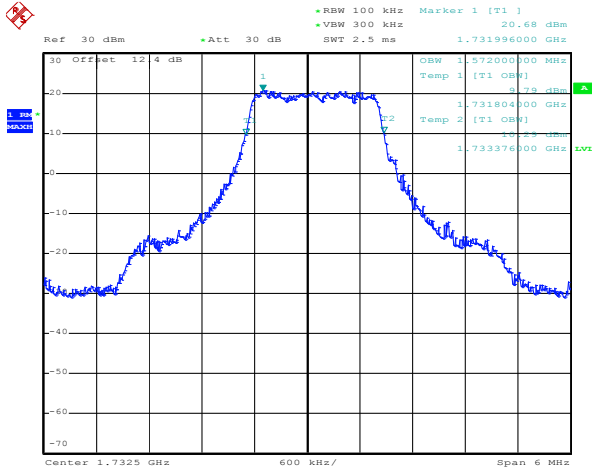

Date: 21.DEC.2011 01:31:23

12RB Size, RB Offset 6, 16QAM

Date: 21.DEC.2011 01:26:14

25RB Size, RB Offset 0, QPSK

Date: 21.DEC.2011 01:27:34

25RB Size, RB Offset 0, 16QAM

Band 4

Bandwidth 3M

Date: 21.DEC.2011 03:03:18

1RB Size, RB Offset 0, QPSK

Date: 21.DEC.2011 03:04:10

1RB Size, RB Offset 0, 16QAM

Date: 21.DEC.2011 03:05:51

1RB Size, RB Offset 14, QPSK

Date: 21.DEC.2011 03:06:25

1RB Size, RB Offset 14, 16QAM

Band 4

Bandwidth 3M

Date: 21.DEC.2011 05:42:57

8RB Size, RB Offset 4, QPSK

Date: 21.DEC.2011 05:43:23

8RB Size, RB Offset 4, 16QAM

Date: 21.DEC.2011 03:07:30

15RB Size, RB Offset 0, QPSK