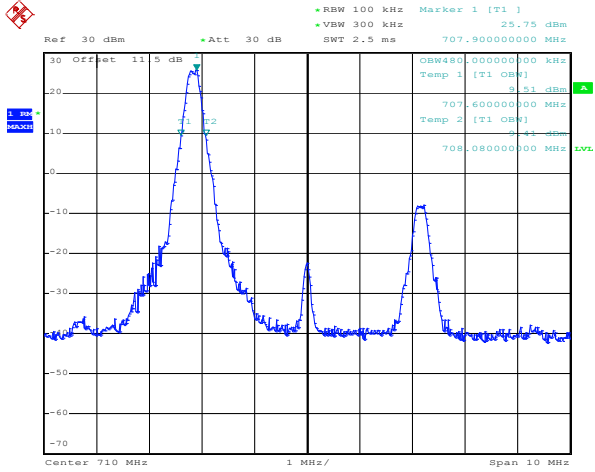

Date: 21.DEC.2011 08:12:56

50RB Size, RB Offset 0, QPSK

Date: 21.DEC.2011 08:13:14

50RB Size, RB Offset 0, 16QAM

Band 17  
Bandwidth 5M

Date: 21.DEC.2011 08:30:21

1RB Size, RB Offset 0, QPSK

Date: 21.DEC.2011 08:30:38