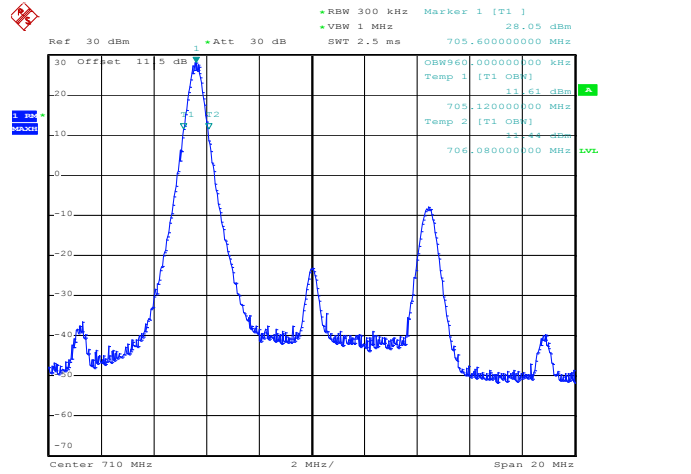

Band 17

Bandwidth 10M

Date: 21.DEC.2011 08:10:33