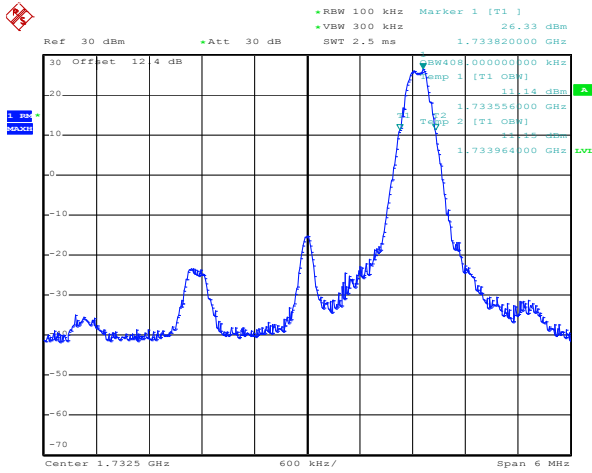

1RB Size, RB Offset 0, QPSK

Date: 21.DEC.2011 03:05:51

1RB Size, RB Offset 14, QPSK