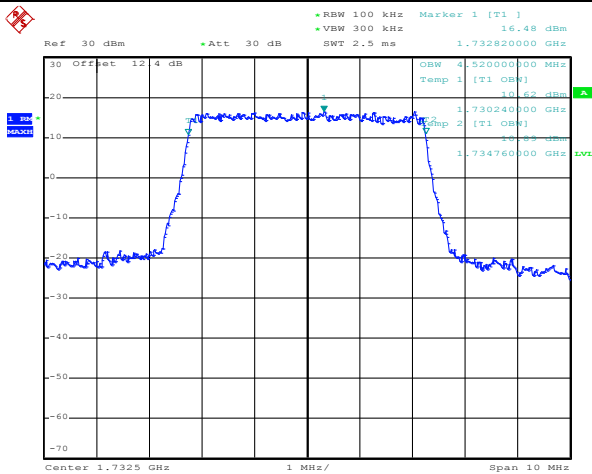

12RB Size, RB Offset 6, QPSK

Date: 21.DEC.2011 01:26:14

25RB Size, RB Offset 0, QPSK