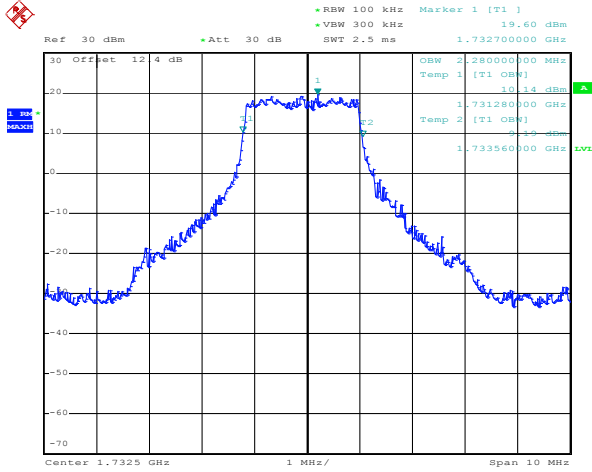

Date: 21.DEC.2011 01:30:14

1RB Size, RB Offset 24, QPSK

Date: 21.DEC.2011 01:29:07

1RB Size, RB Offset 24, 16QAM

Band 4

Bandwidth 5M

Date: 21.DEC.2011 01:30:54

12RB Size, RB Offset 6, QPSK

Date: 21.DEC.2011 01:31:23

12RB Size, RB Offset 6, 16QAM

Date: 21.DEC.2011 01:26:14

25RB Size, RB Offset 0, QPSK

Date: 21.DEC.2011 01:27:34

25RB Size, RB Offset 0, 16QAM

Band 4

Bandwidth 3M